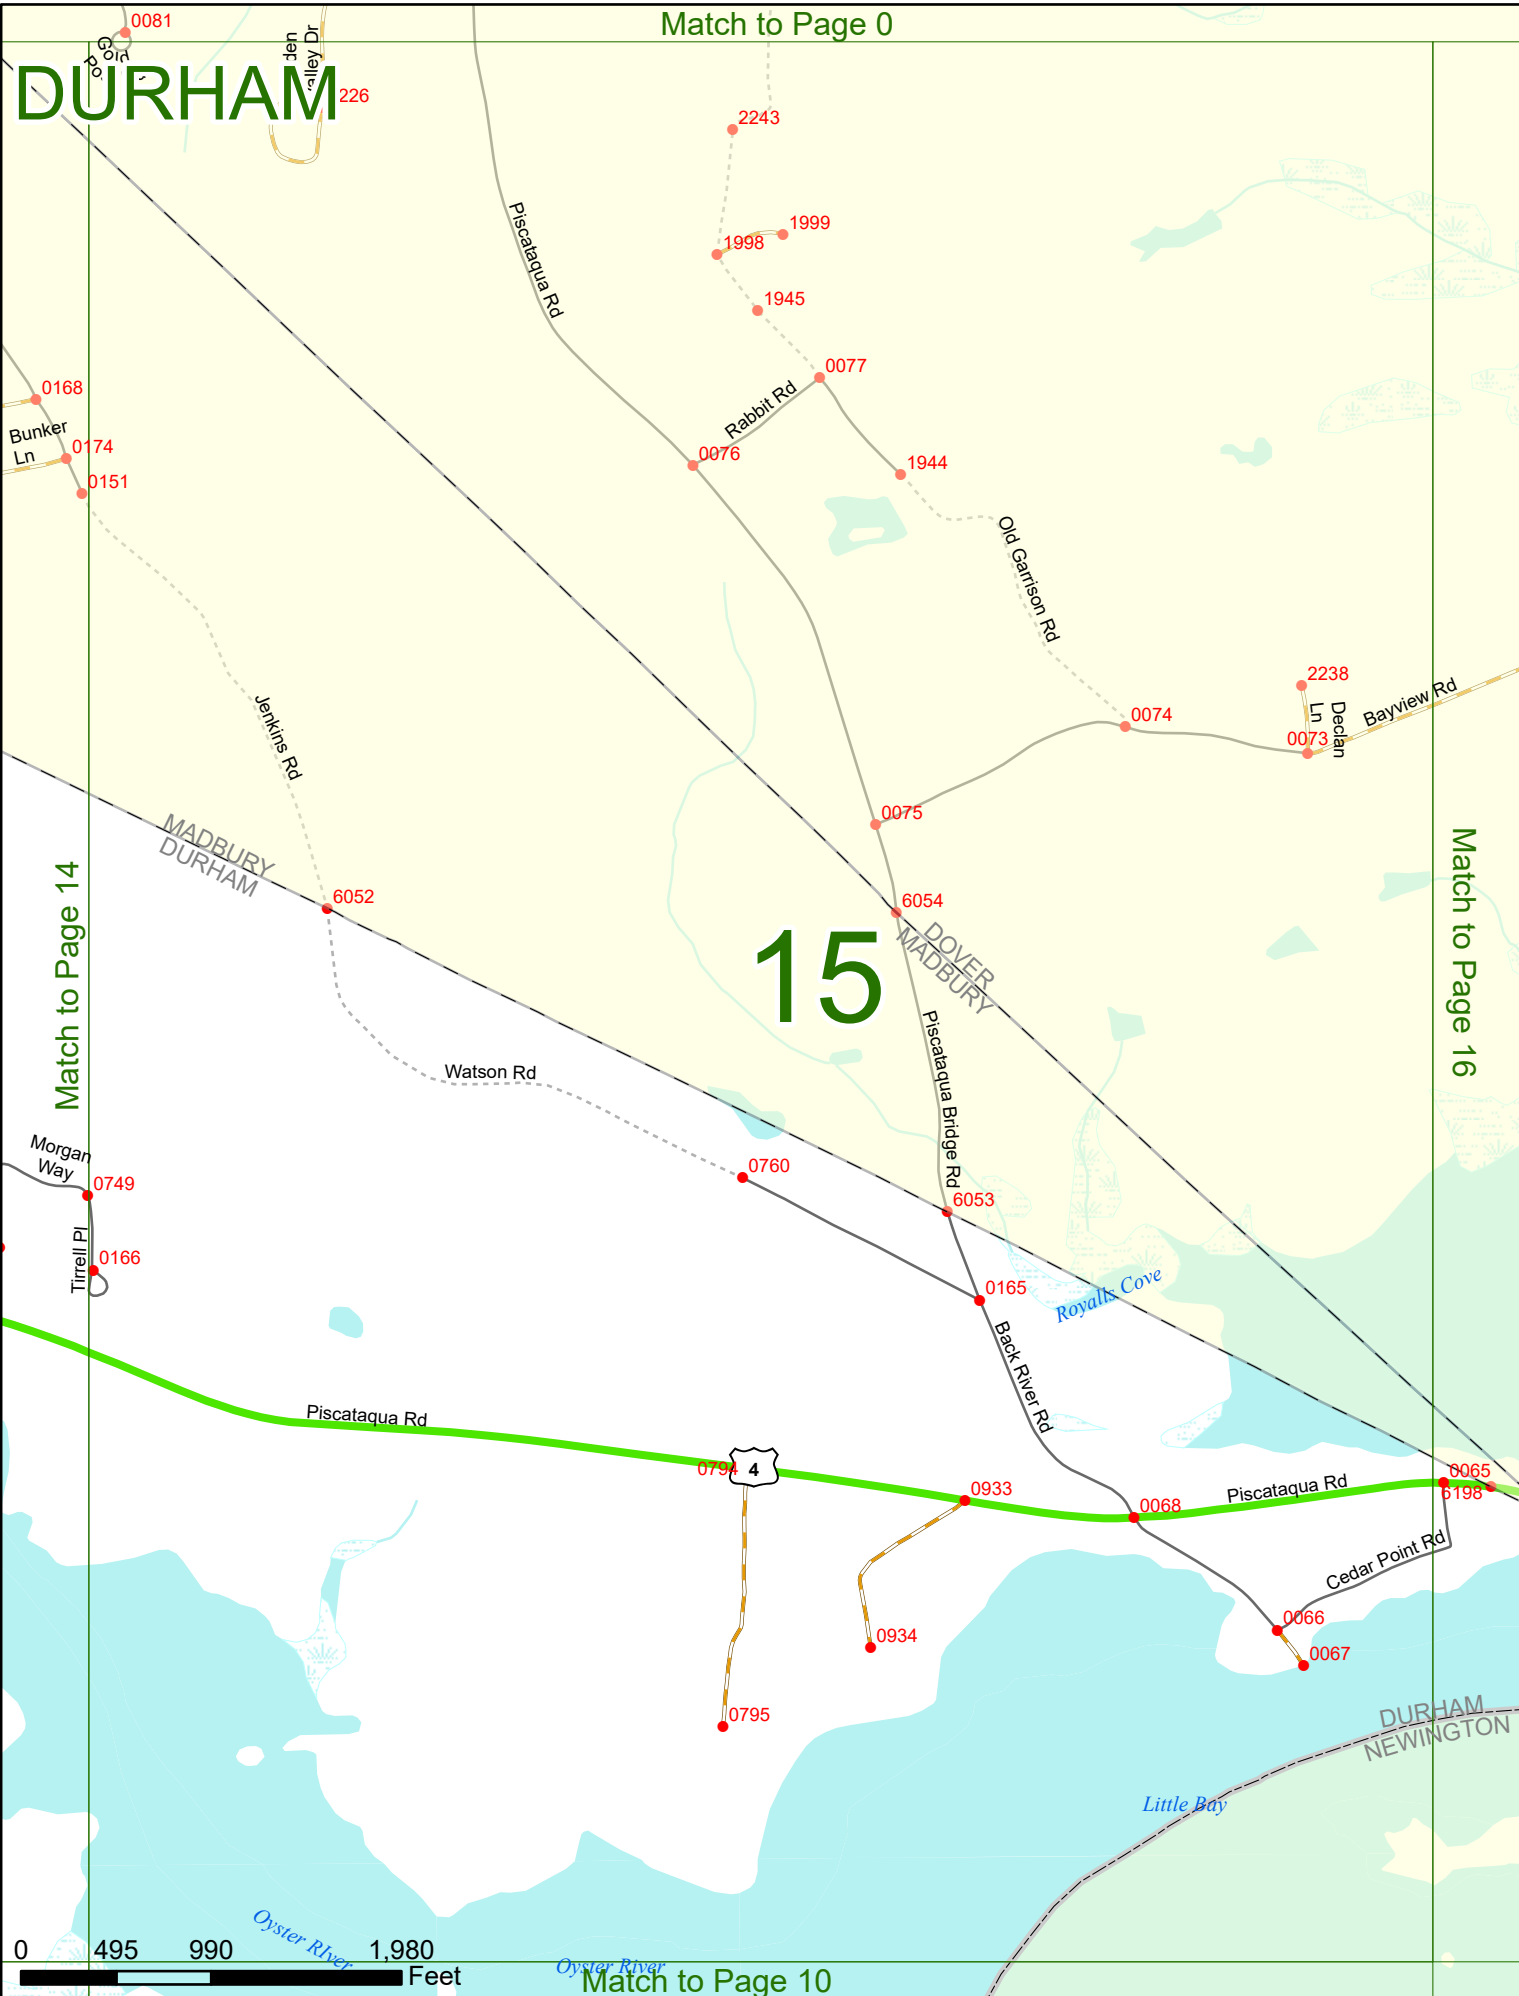

Match to Page 0

DURHAM

15

Match to Page 16

Match to Page 14

Match to Page 10