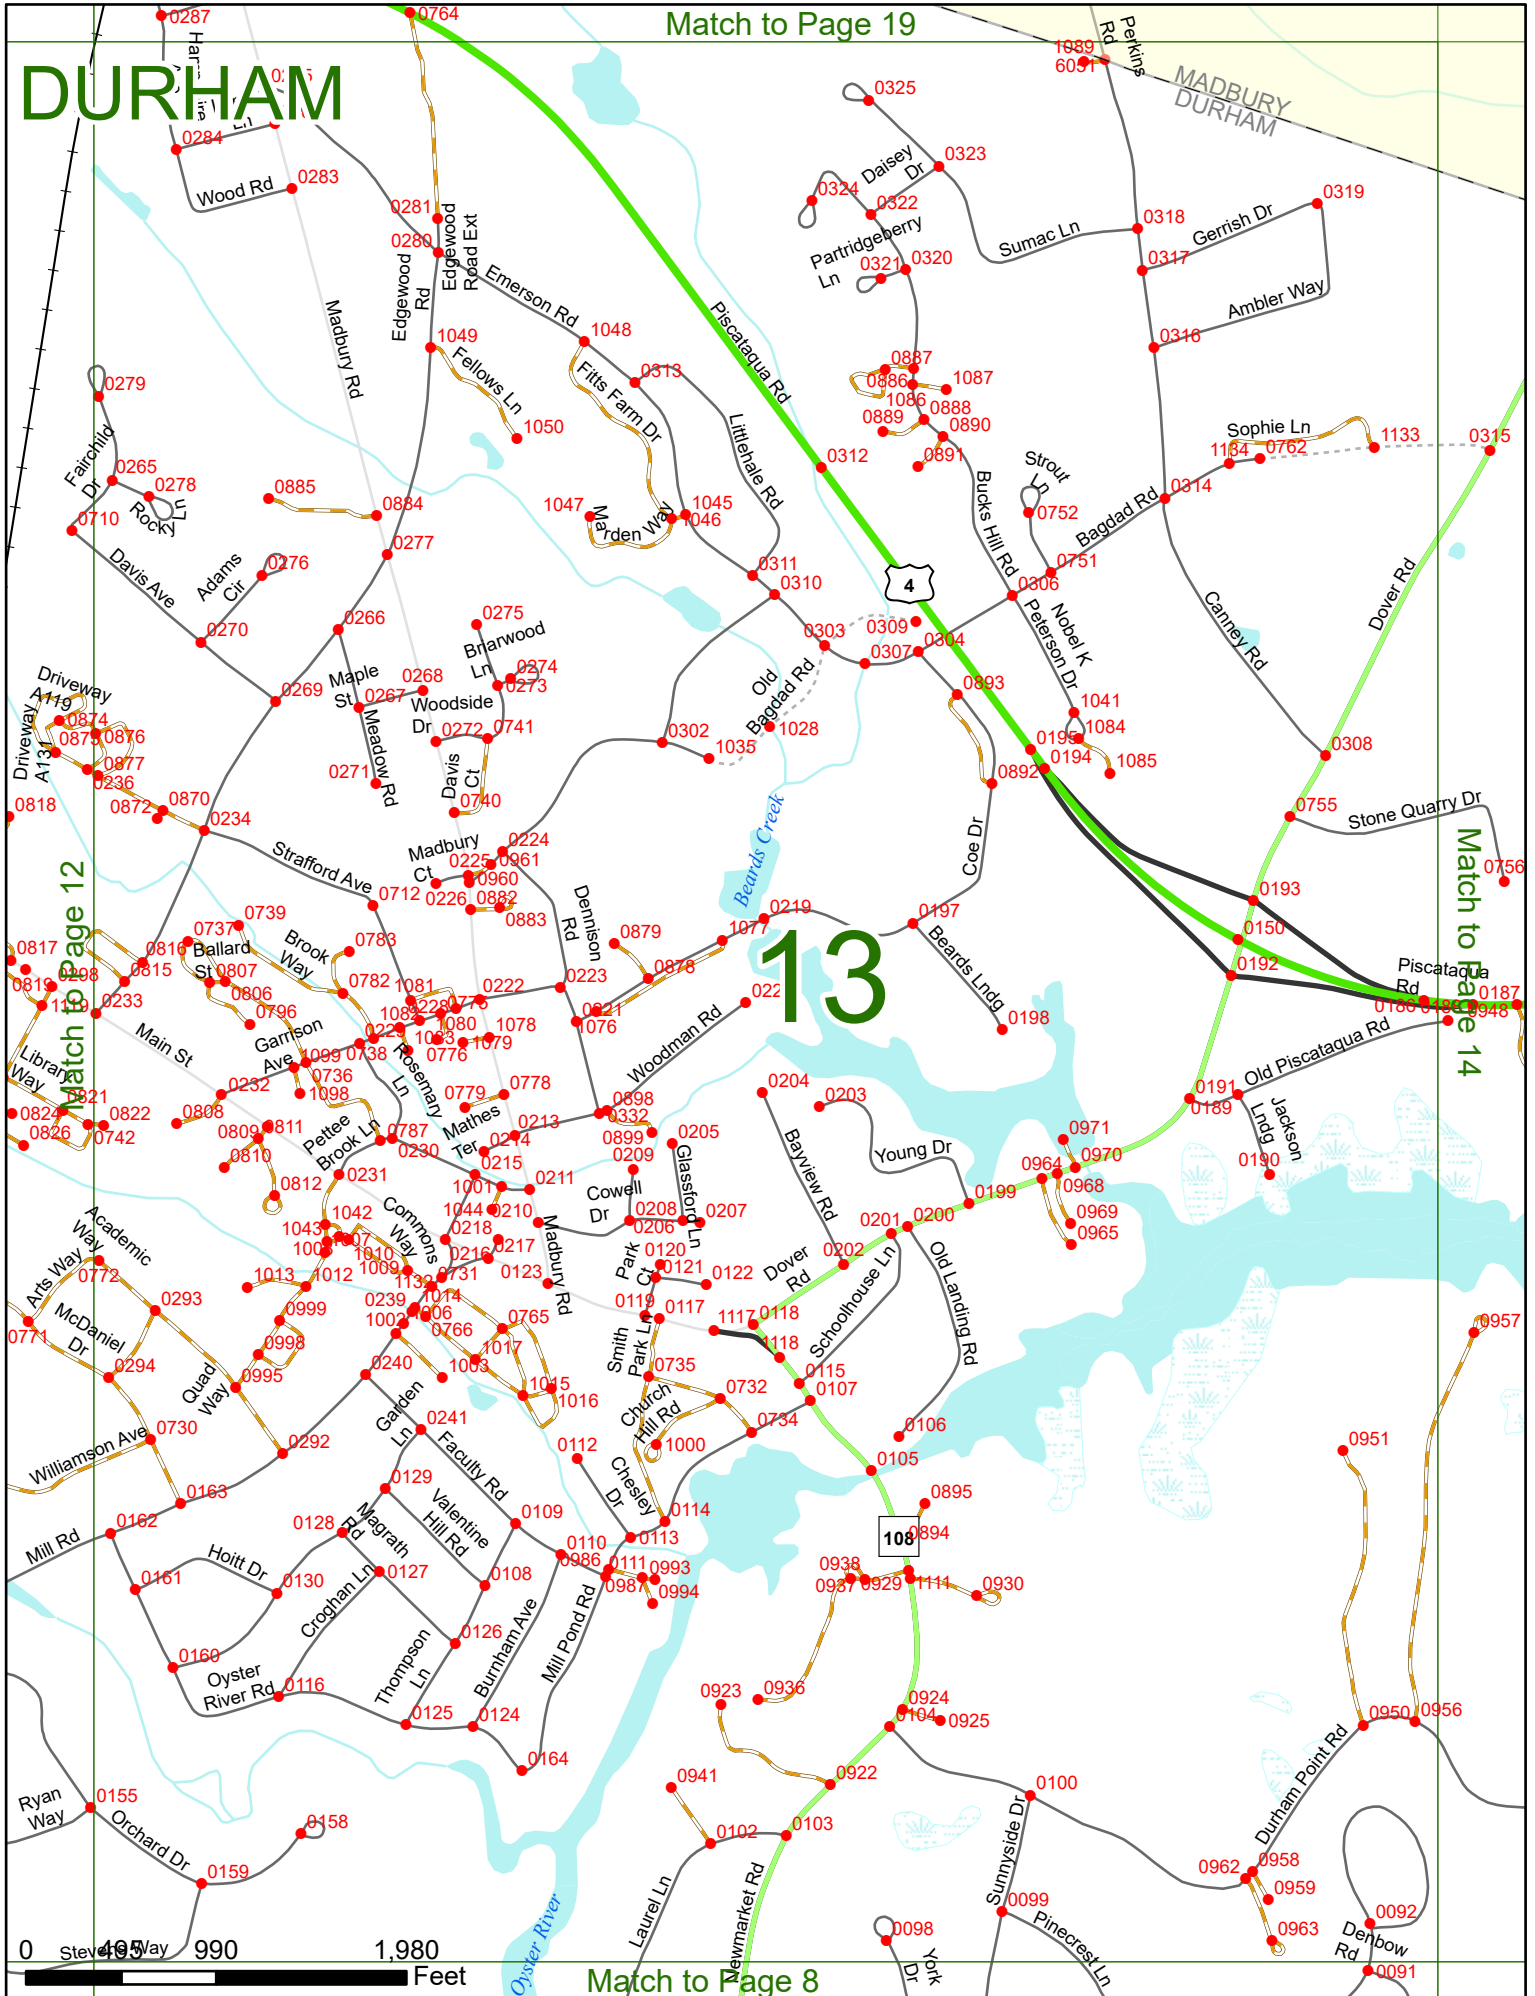

DURHAM

Match to Page 12

Match to Page 14

Match to Page 8

0 495 990 1,980 Feet

13

108

Stevens Way