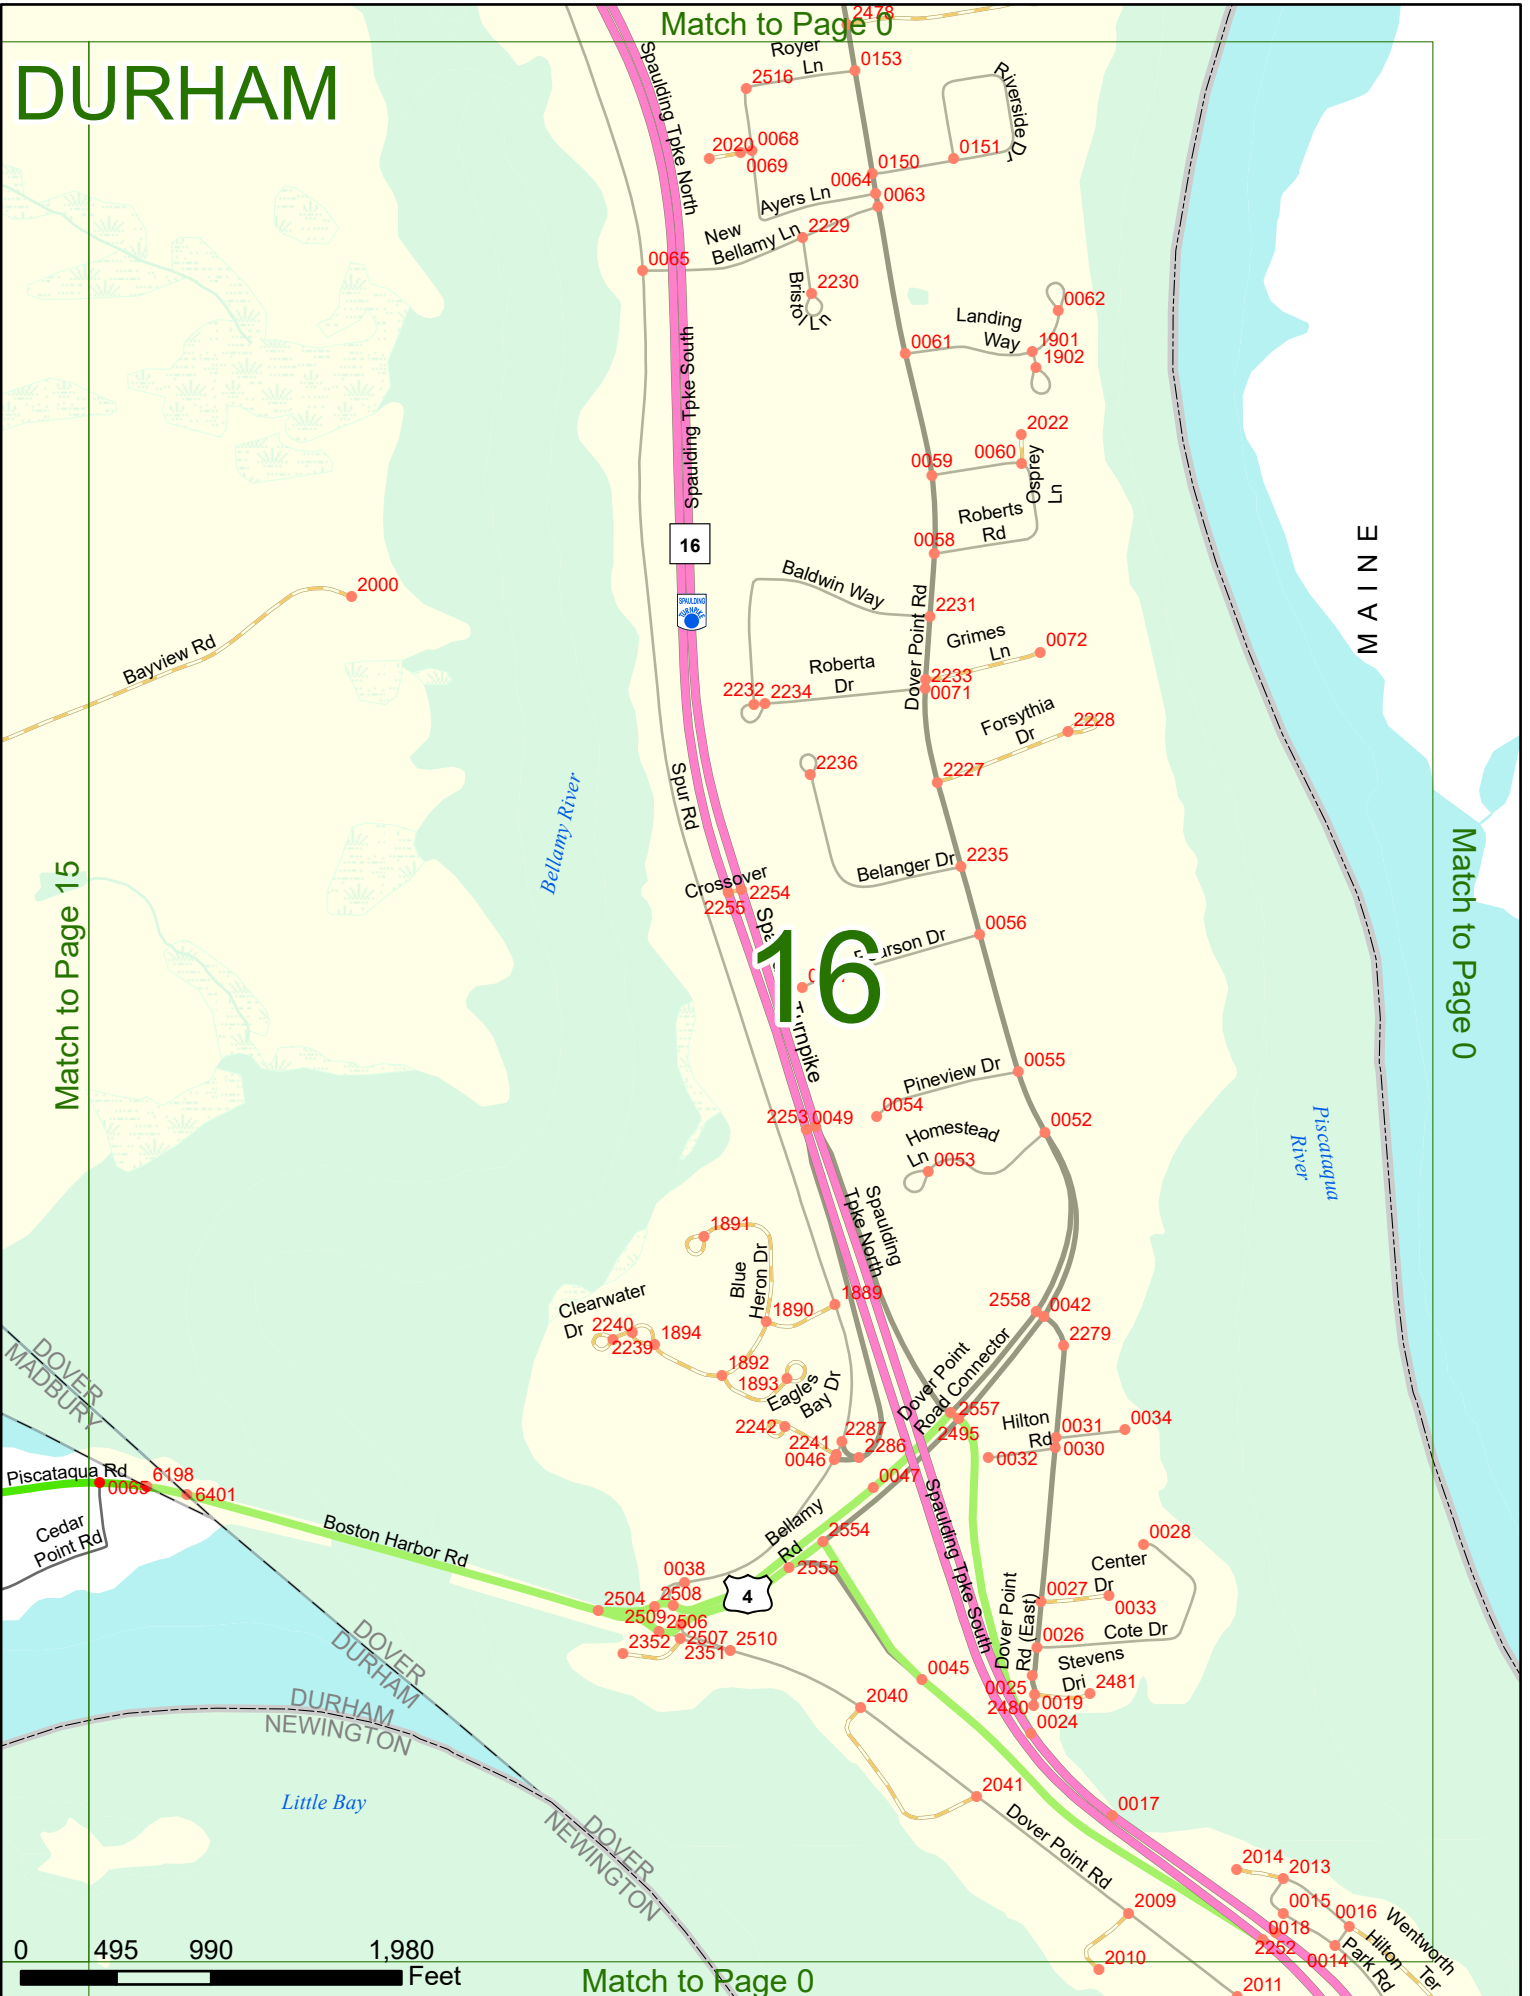

DURHAM

Match to Page 0

Match to Page 15

Match to Page 0

MAINE

Match to Page 0