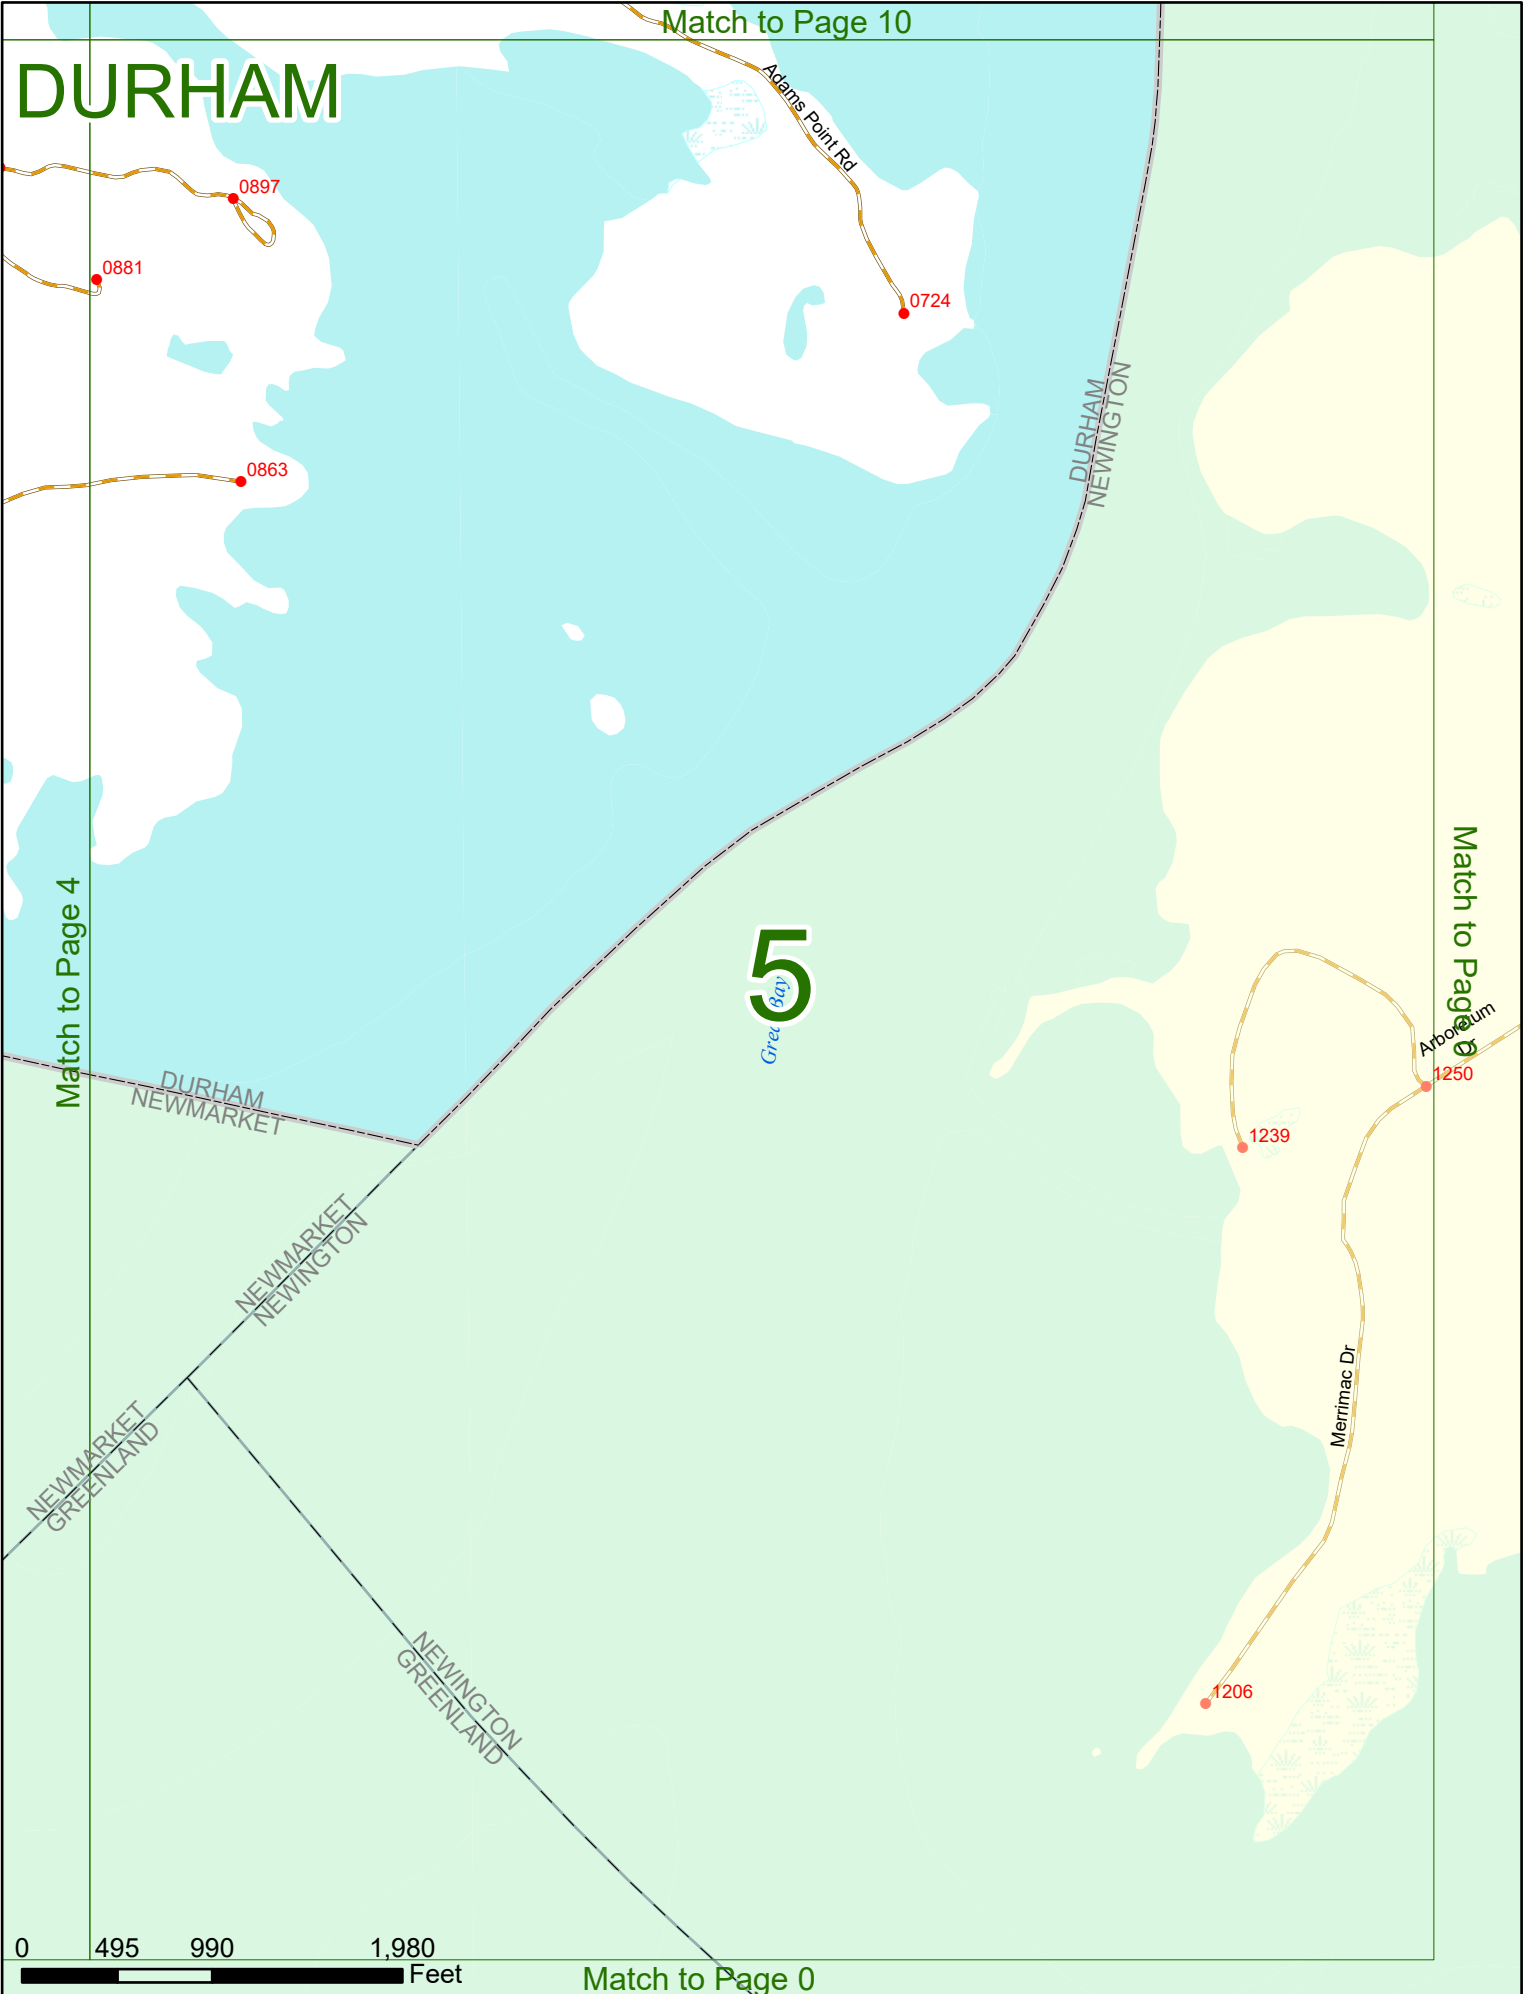

DURHAM

Match to Page 10

0897

0881

0724

0863

5
Great Bay

Match to Page 4

Match to Page 6

1250

1239

1206

0 495 990 1,980 Feet

Match to Page 0