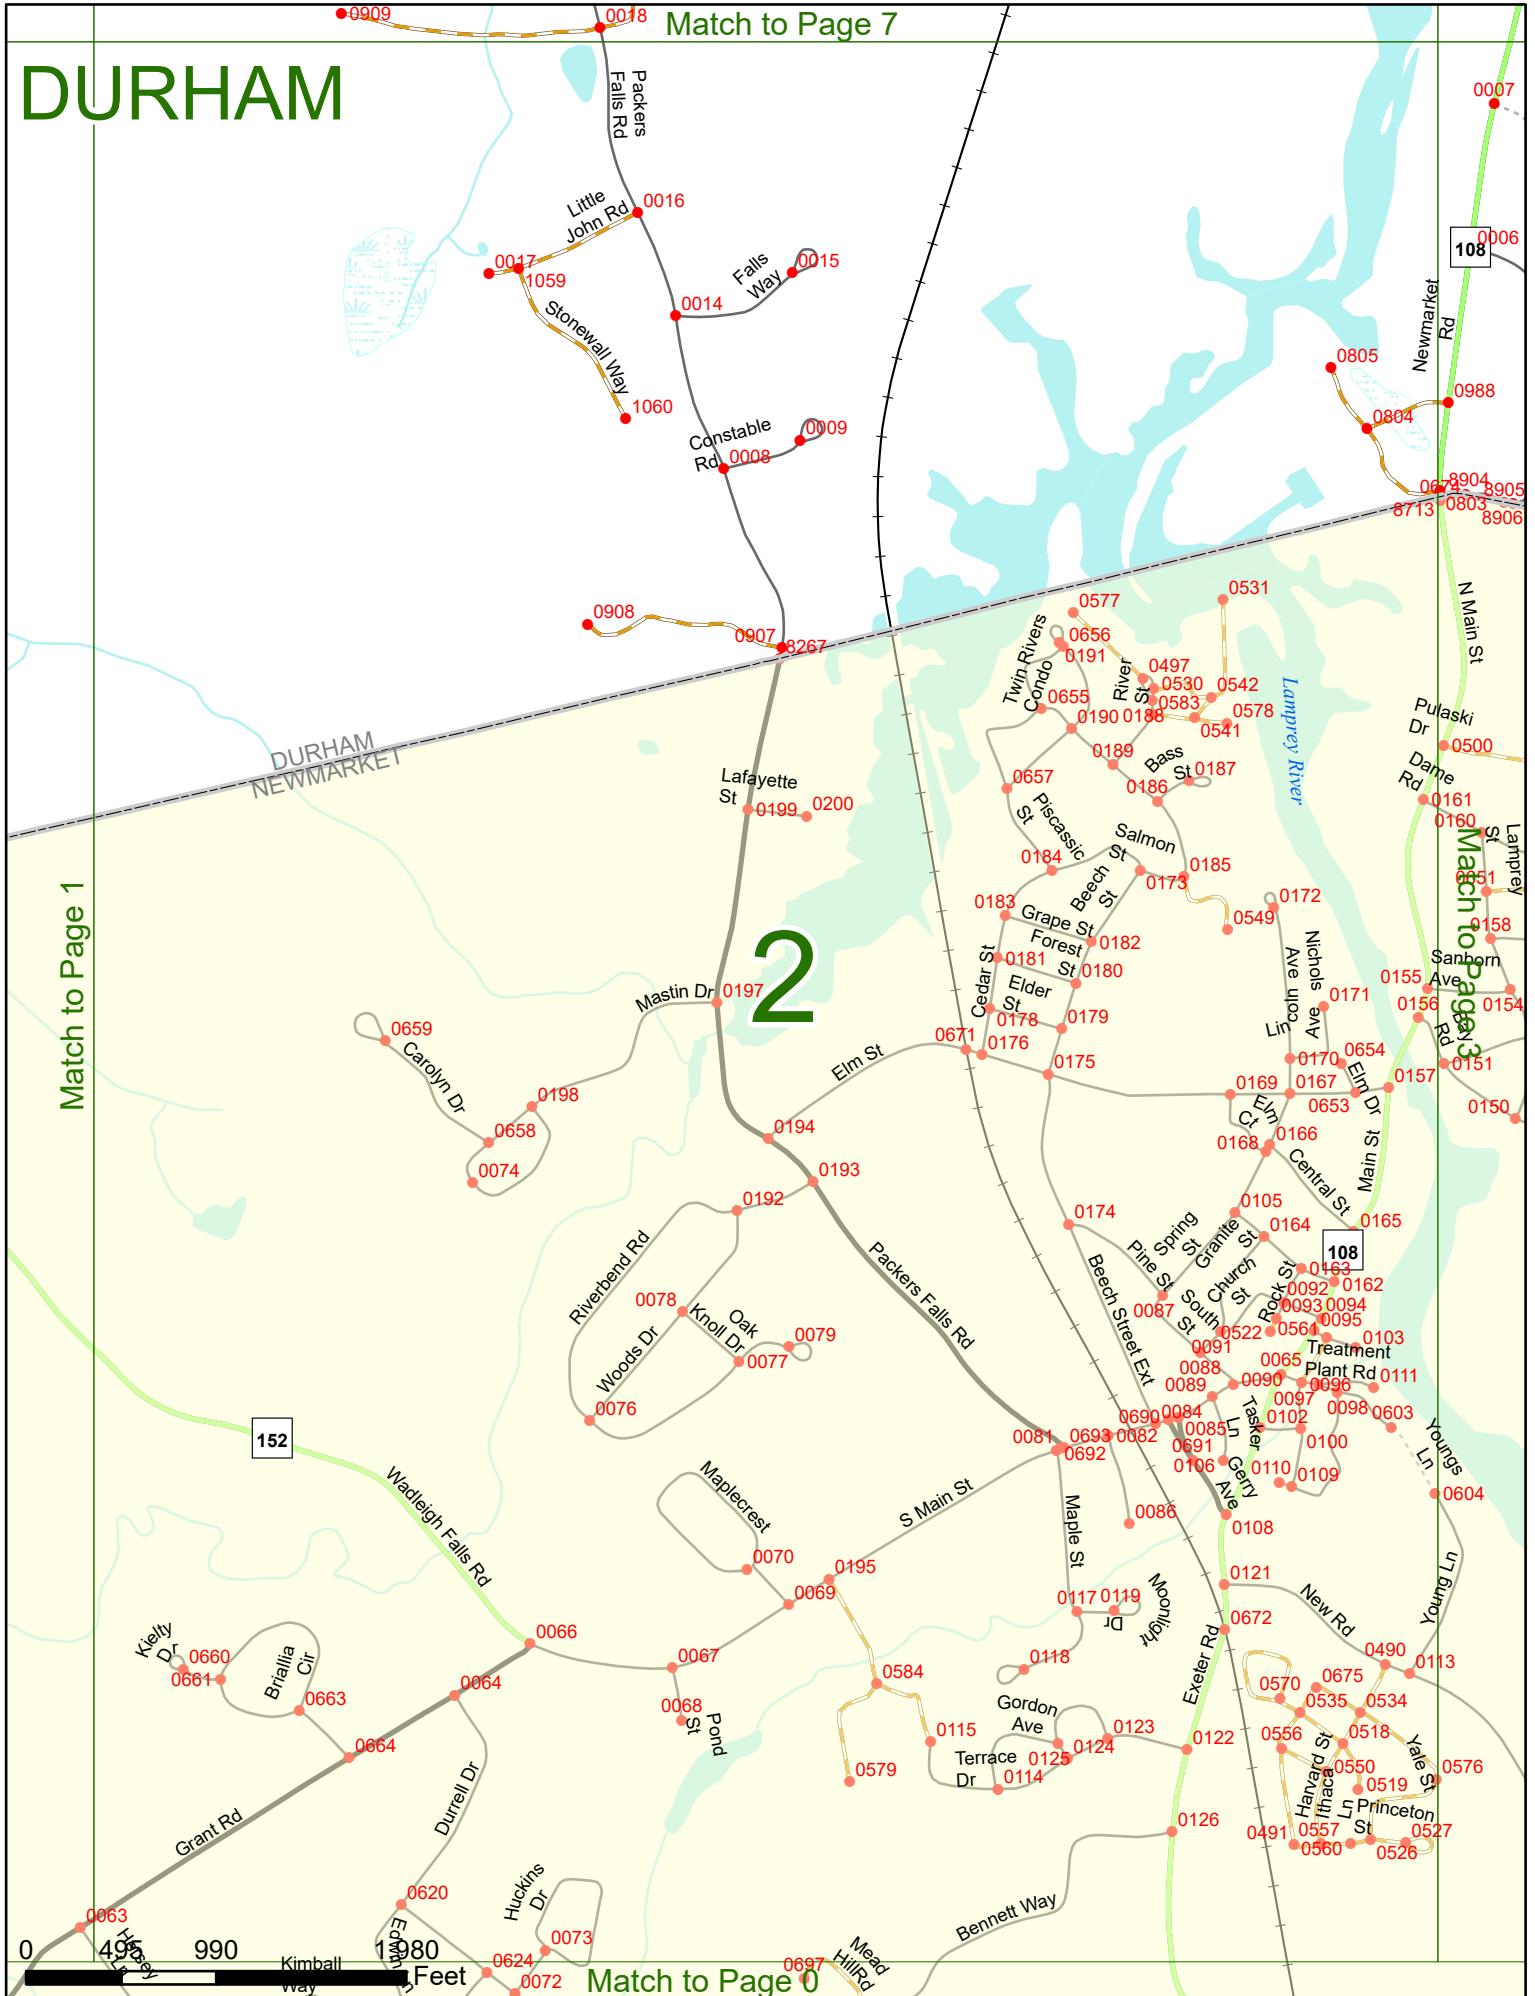

DURHAM

Match to Page 7

Match to Page 1

Match to Page 3

2

Match to Page 0