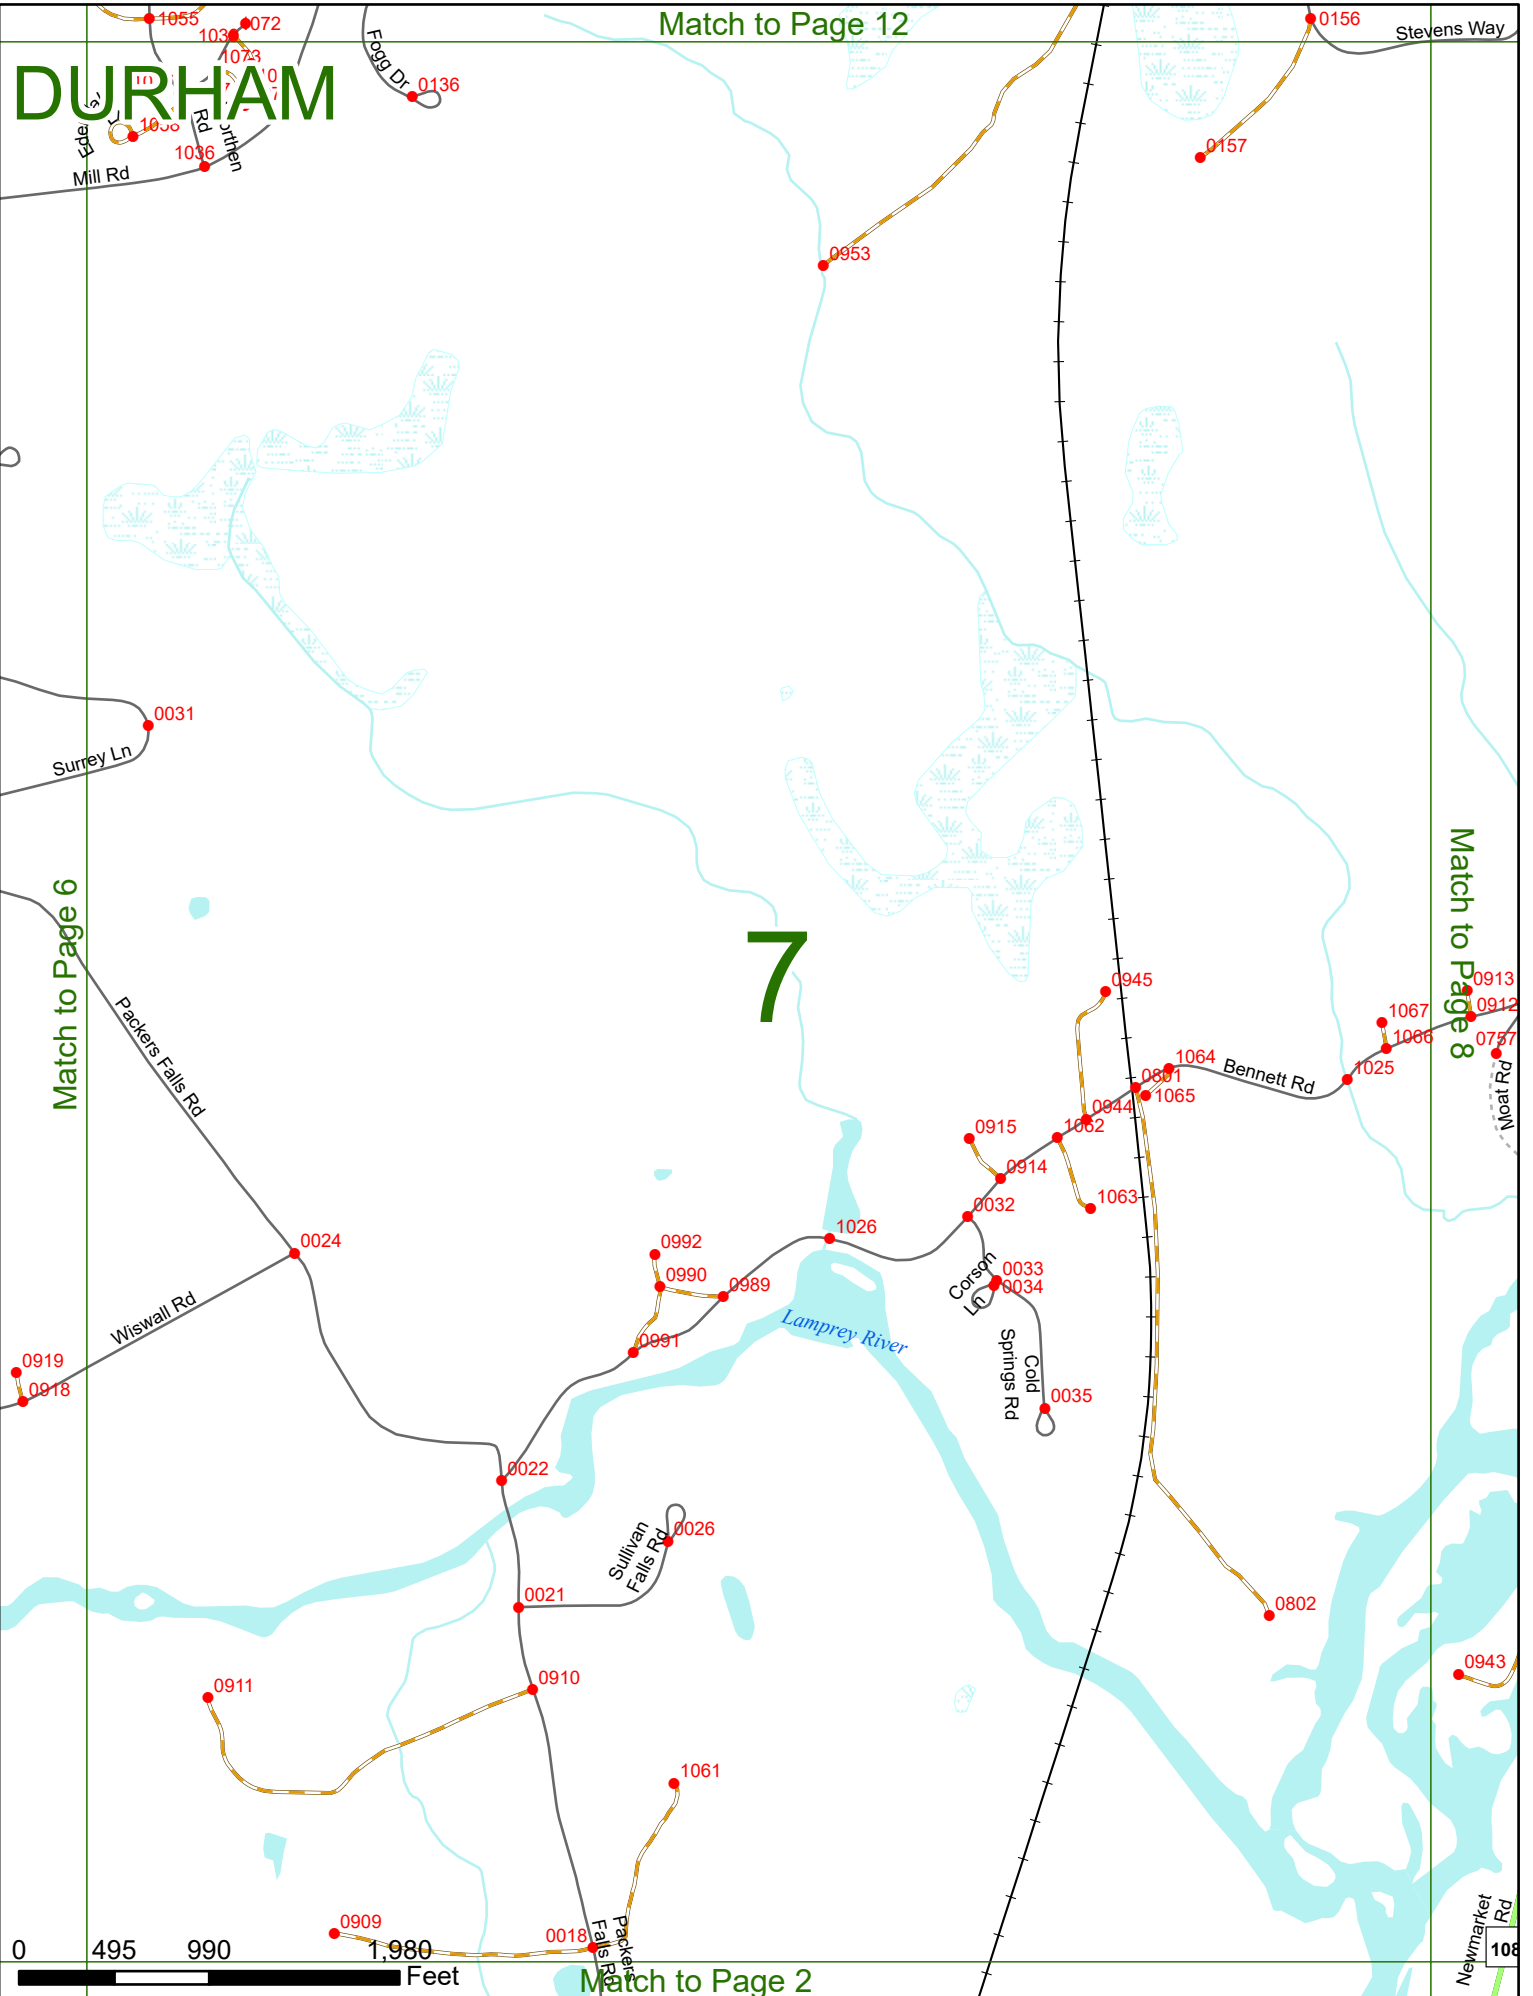

Match to Page 12

DURHAM

7

Match to Page 6

Match to Page 8

Match to Page 2

Newmarket Rd 108