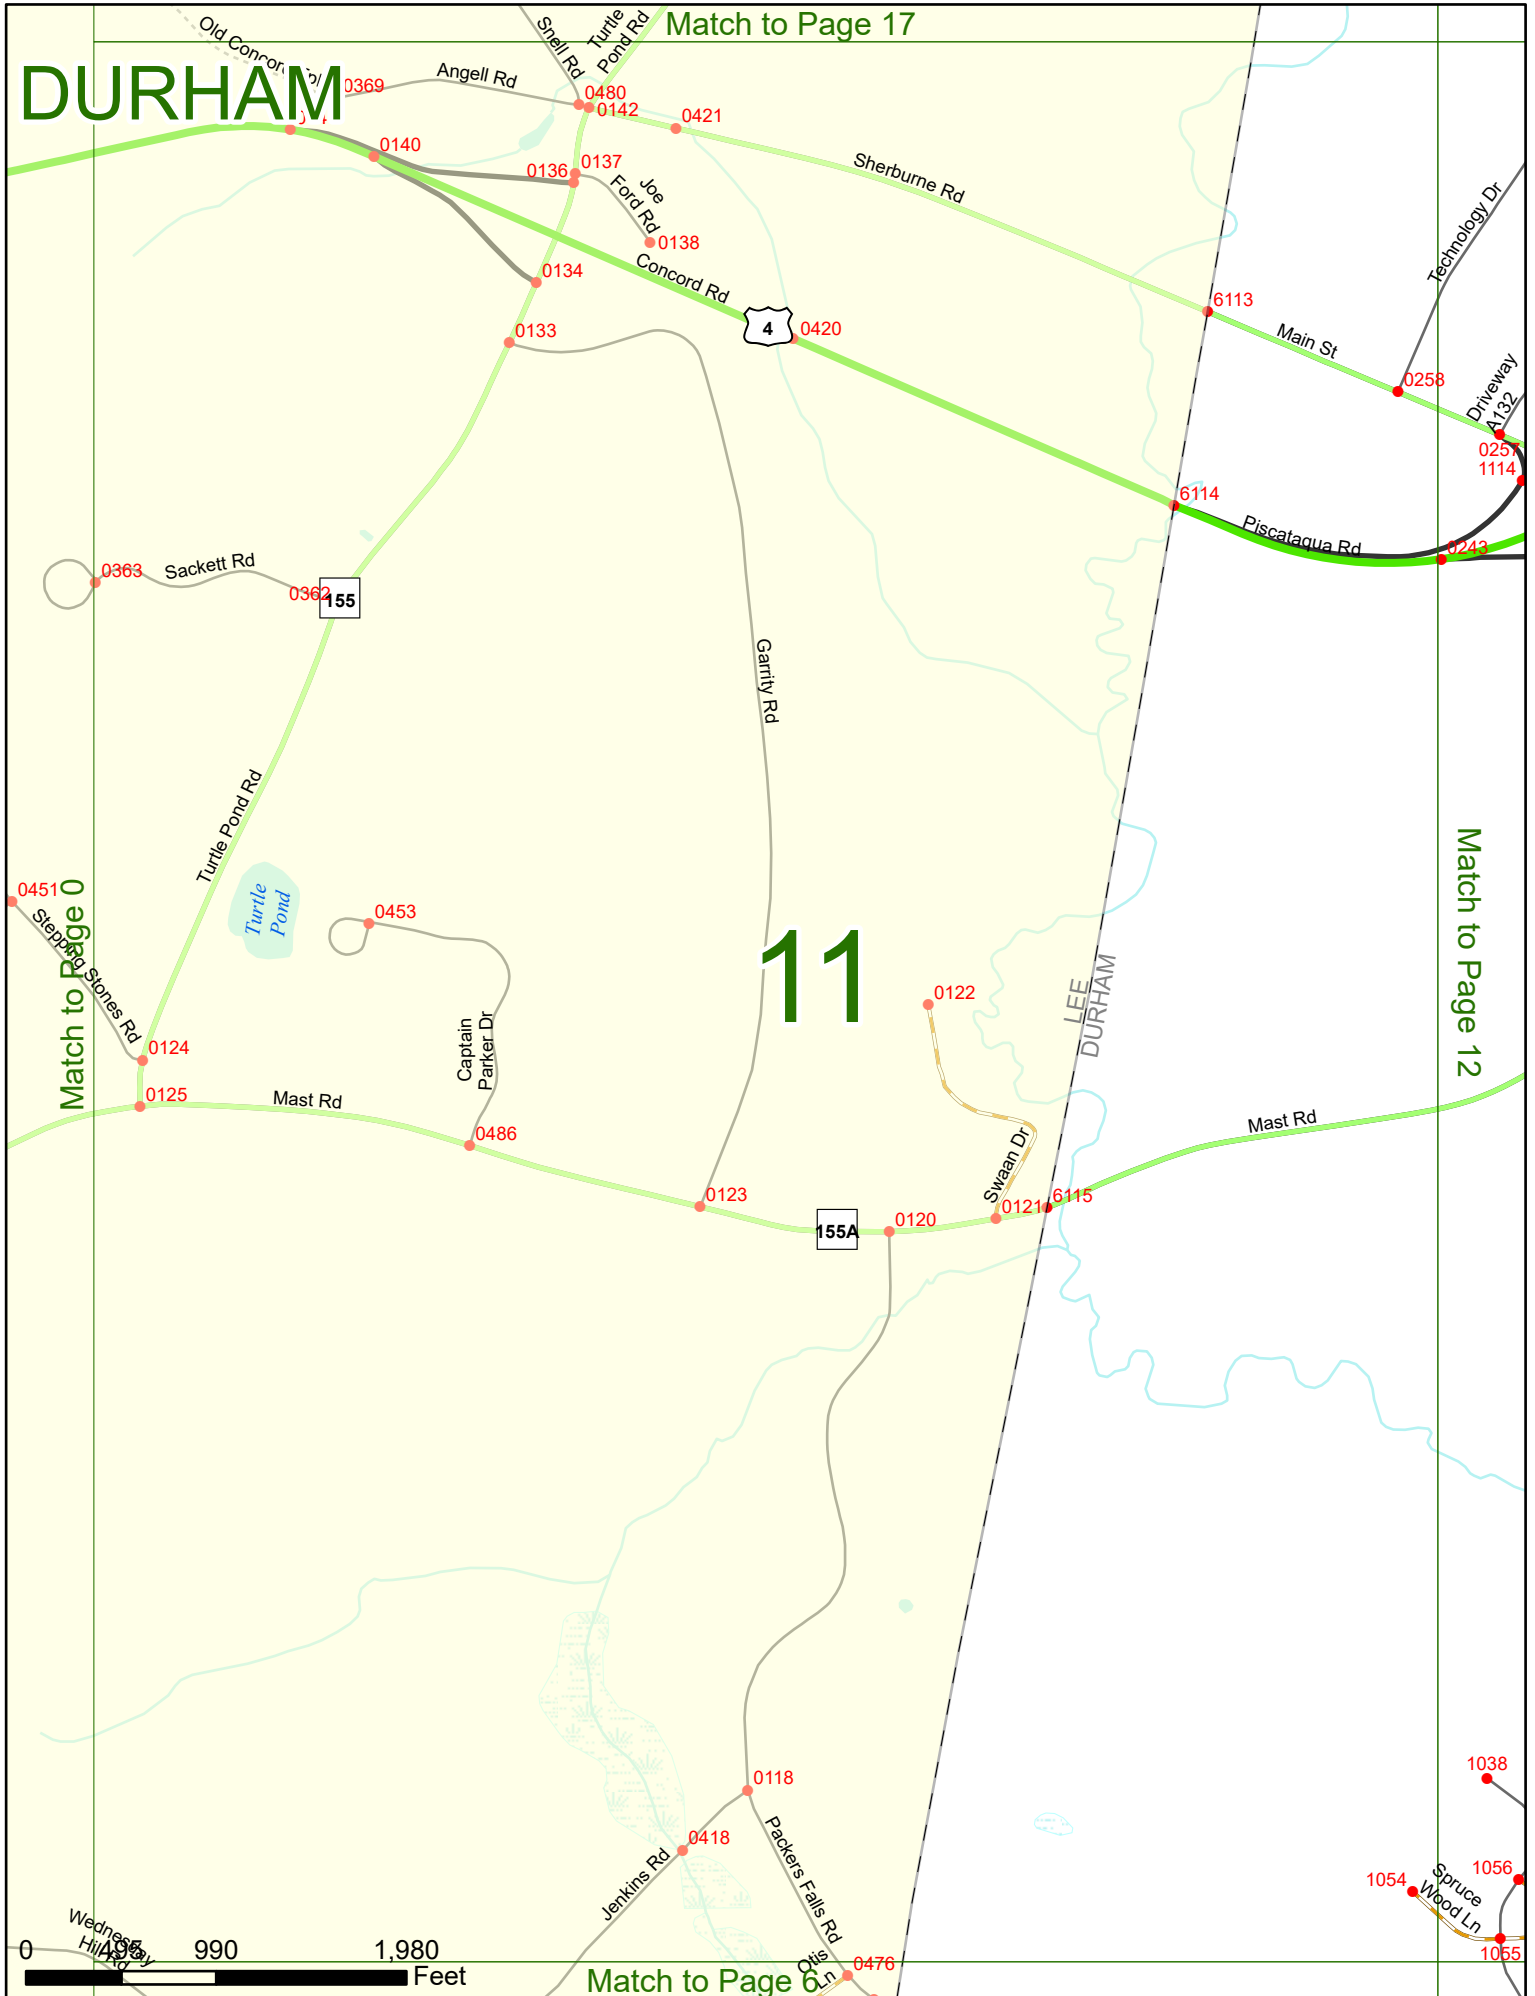

DURHAM

Match to Page 17

11

Match to Page 12

Match to Page 0

Match to Page 6