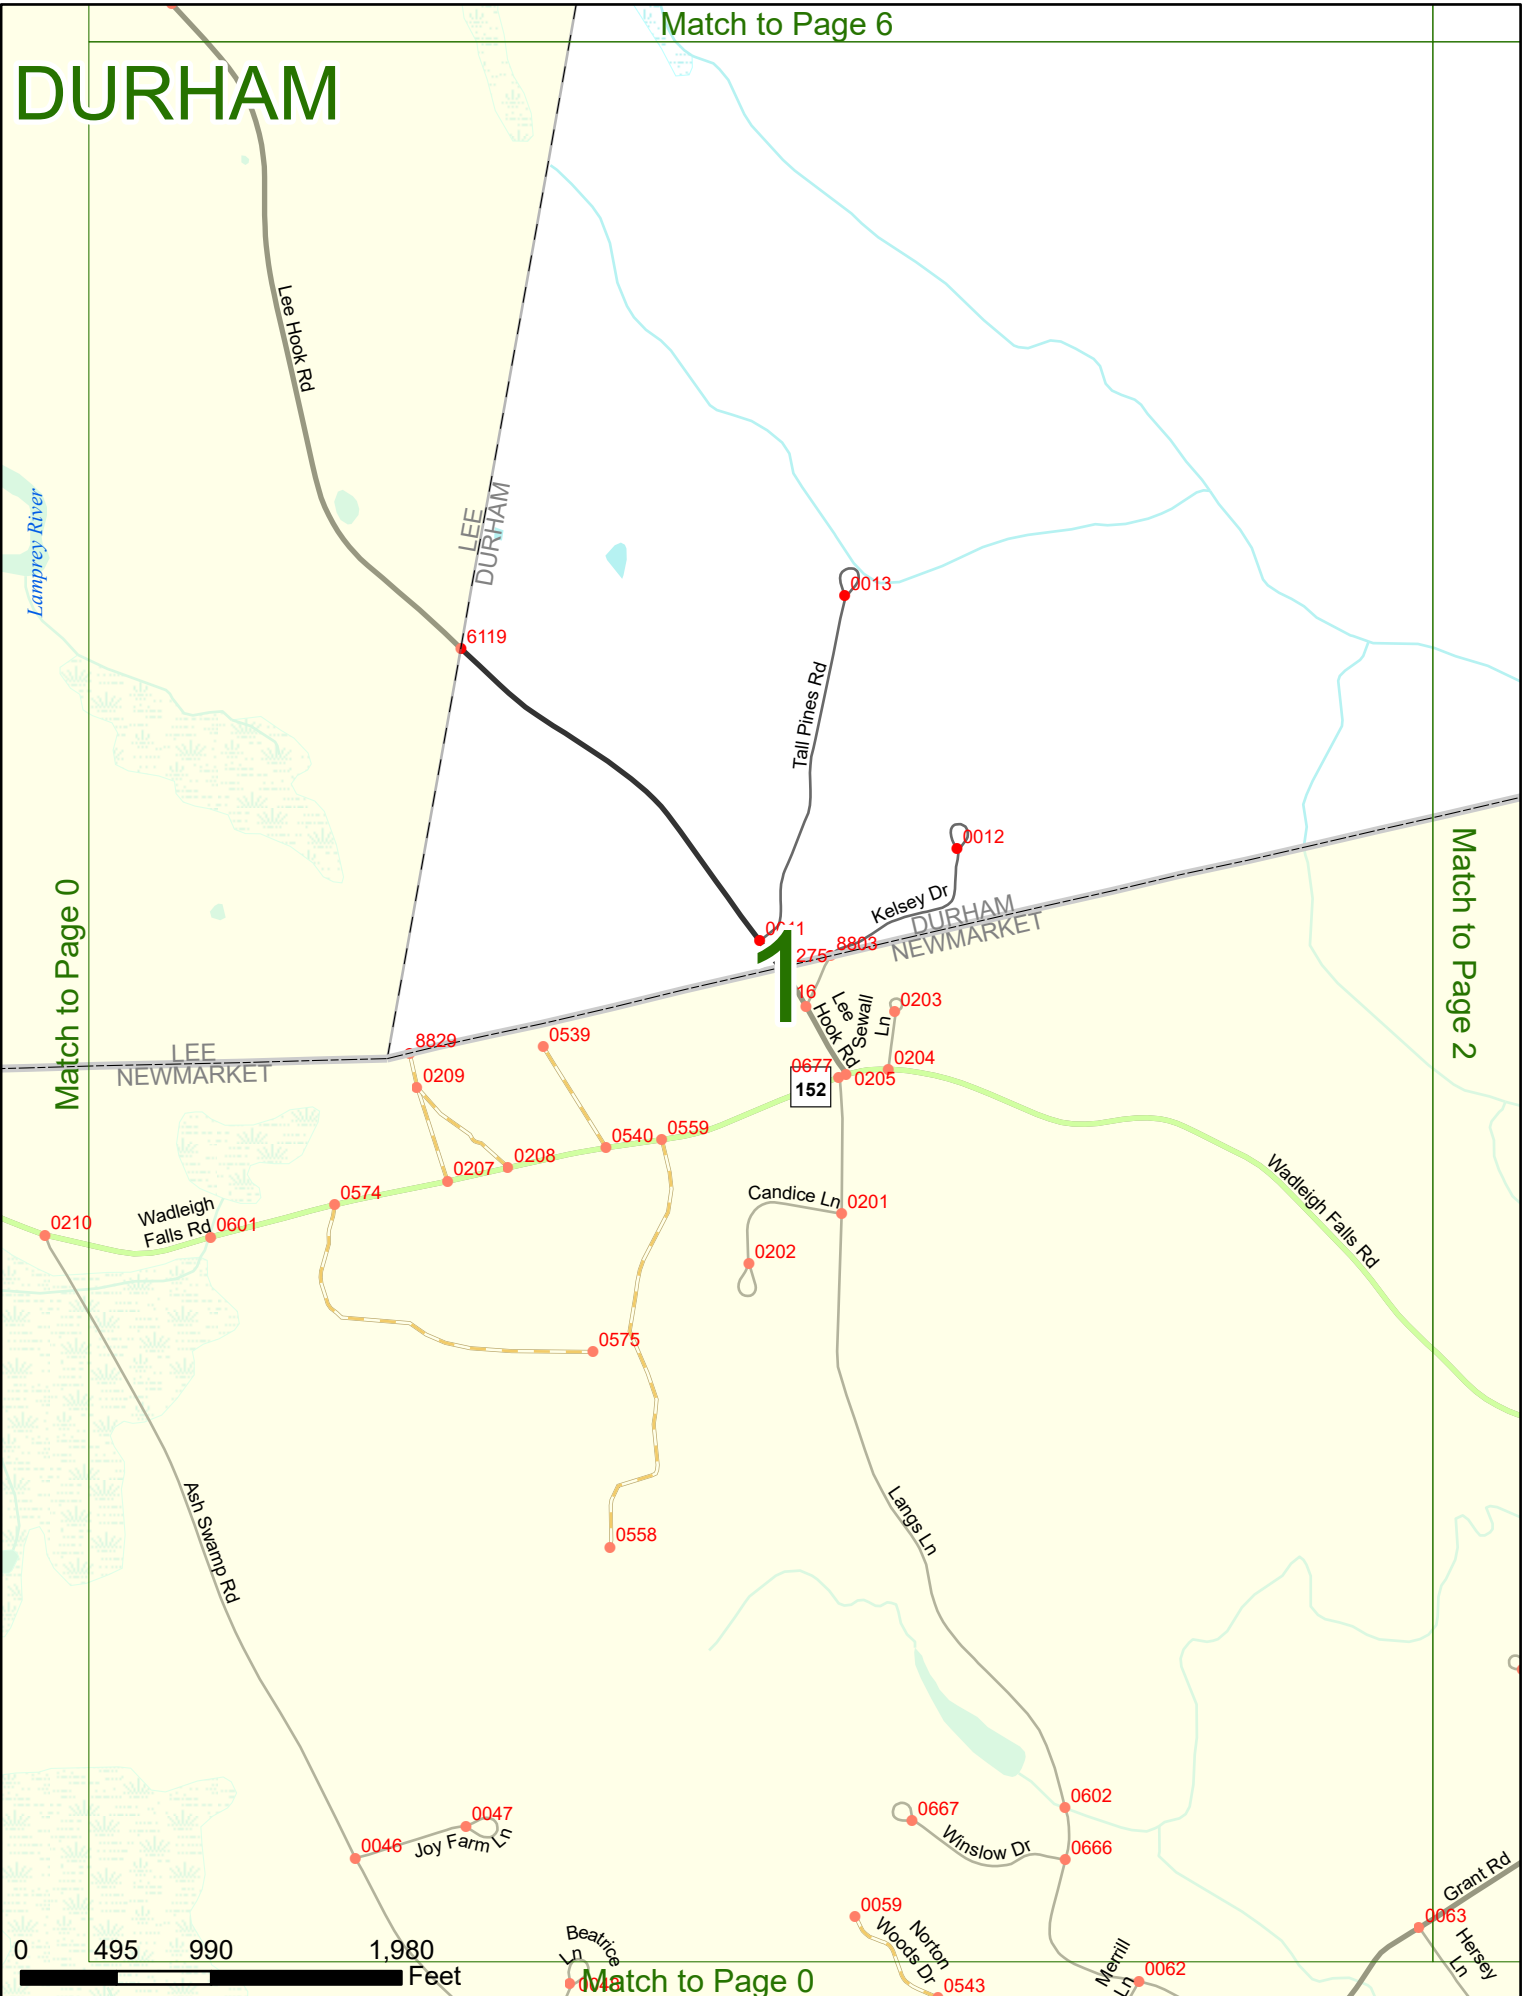

Match to Page 6

DURHAM

Match to Page 0

Match to Page 2

1

Match to Page 0