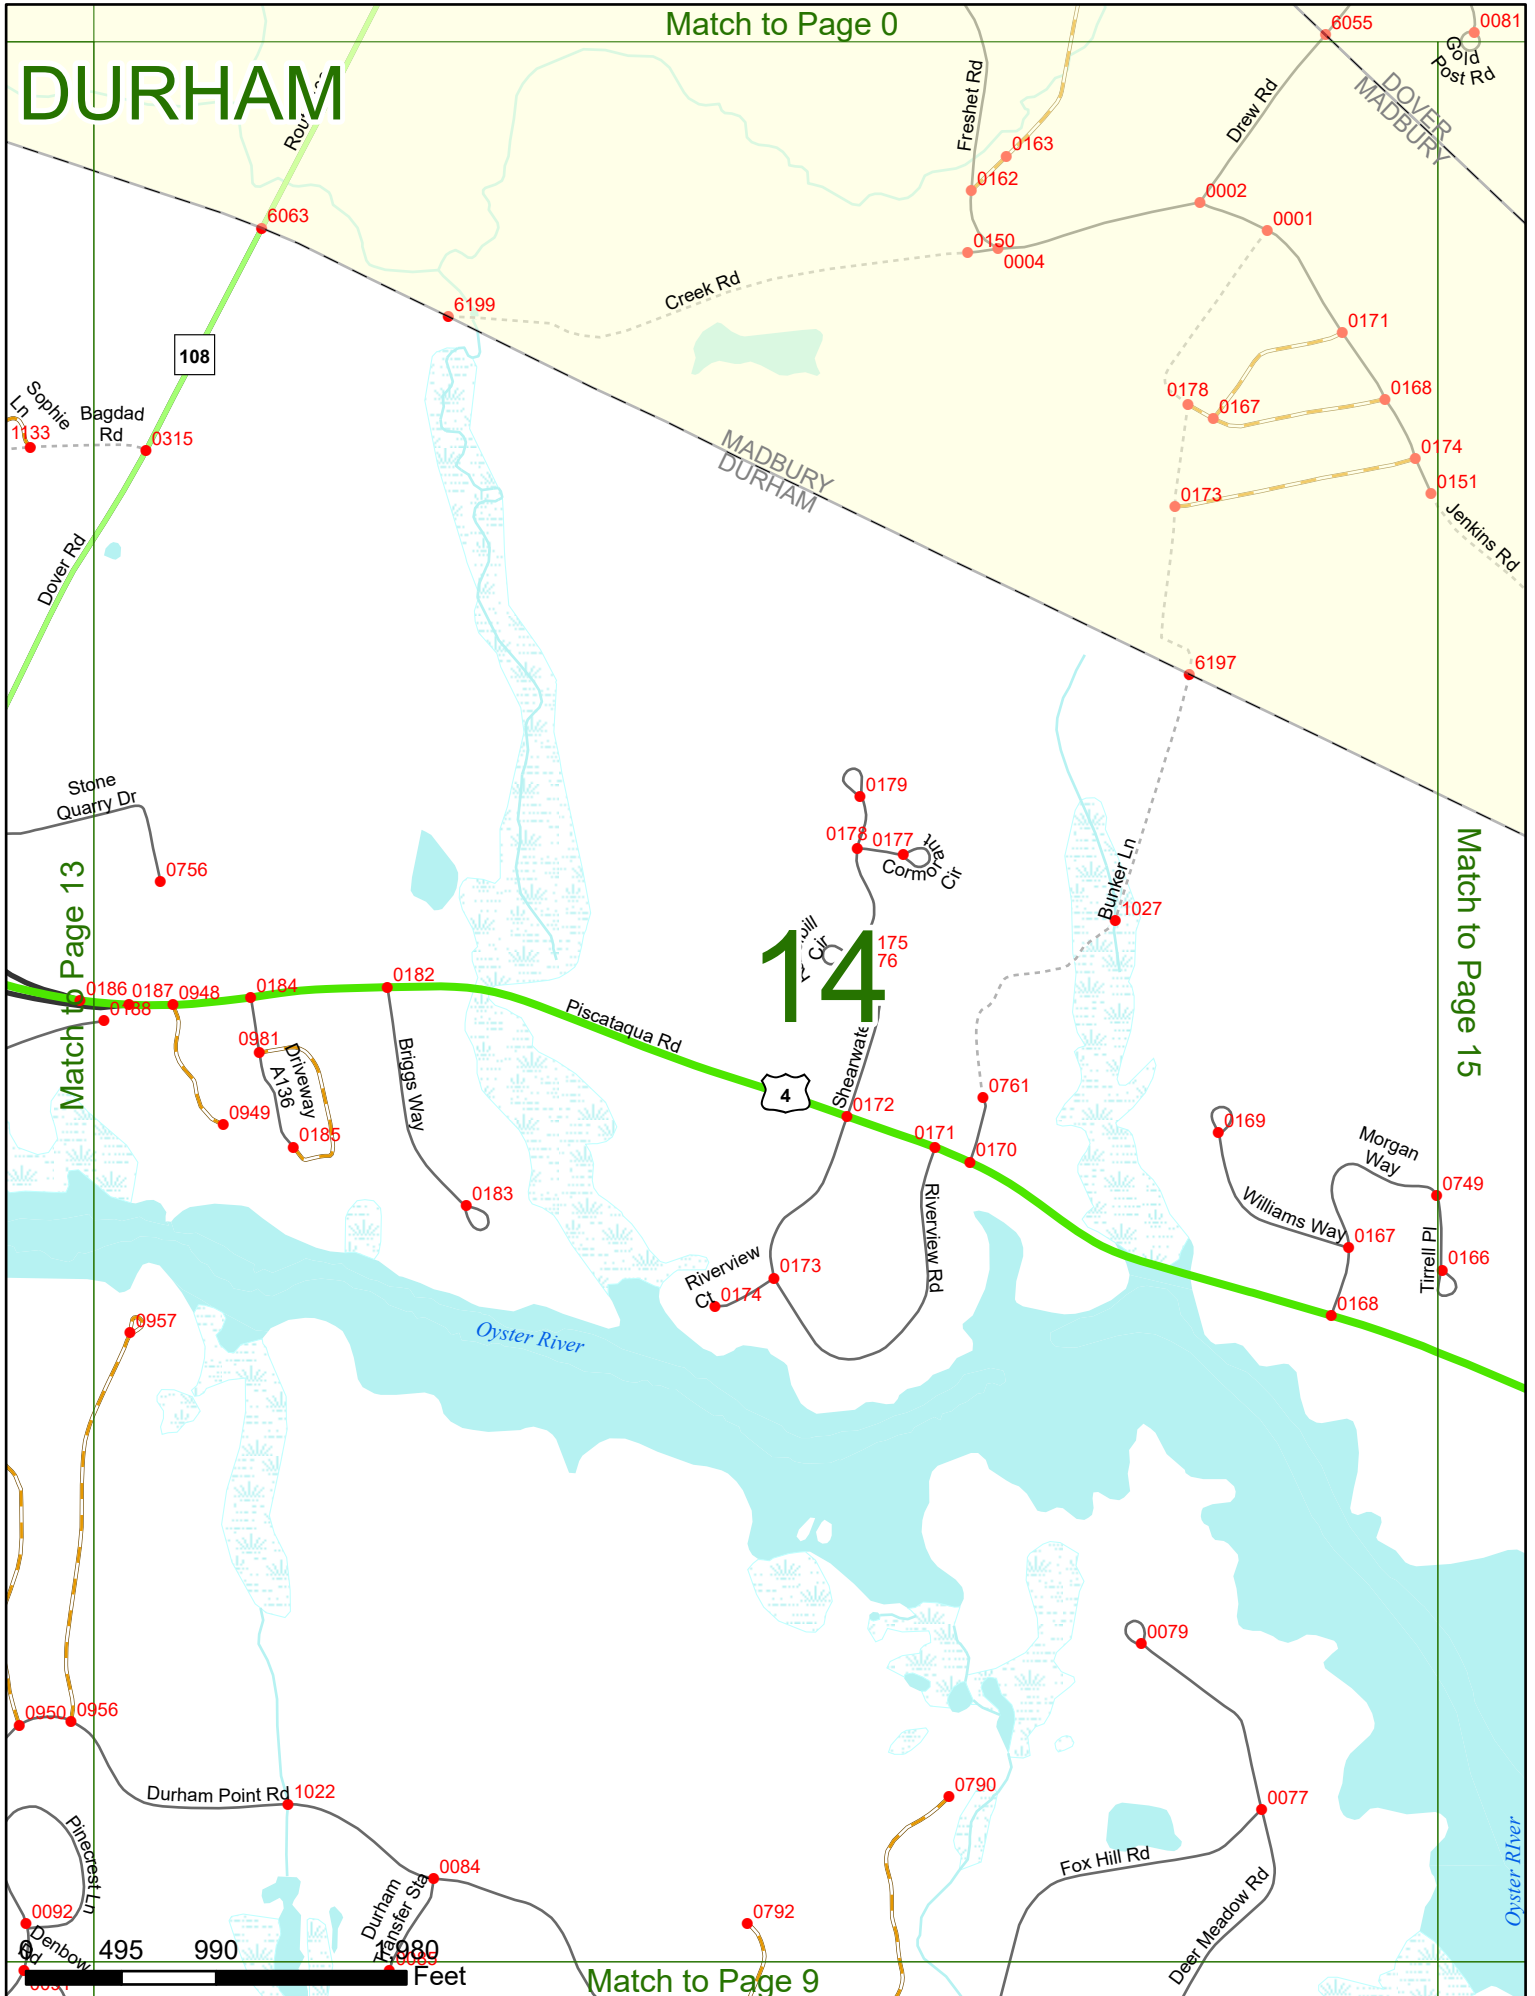

Match to Page 0

DURHAM

108

14

4

Match to Page 13

Match to Page 15

Match to Page 9

495 990 Feet

0081

Gold Post Rd

DOVER MADBURY

6055

Drew Rd

0002

0001

Freshet Rd

0163

0162

0150

0004

6199

Creek Rd

MADBURY DURHAM

0171

0178

0167

0168

0174

0151

Jenkins Rd

0173

6197

Stone Quarry Dr

0756

0186

0187

0948

0184

0182

Piscataqua Rd

0981

0949

0185

Biggs Way

0183

0179

0178

0177

175

76

Sheanwalk

0172

0761

0171

0170

Bunker Ln

1027

0169

Morgan Way

0749

Williams Way

0167

0166

Tirrell Pl

0168

Oyster River

Riverview Ct

0173

0174

Riverview Rd

0169

0167

0168

0957

0950

0956

Durham Point Rd

1022

0084

Durham Transfer Sta

0080

0792

0790

Fox Hill Rd

0077

Deer Meadow Rd

0079

0092

Denbow Rd

495

990

Feet