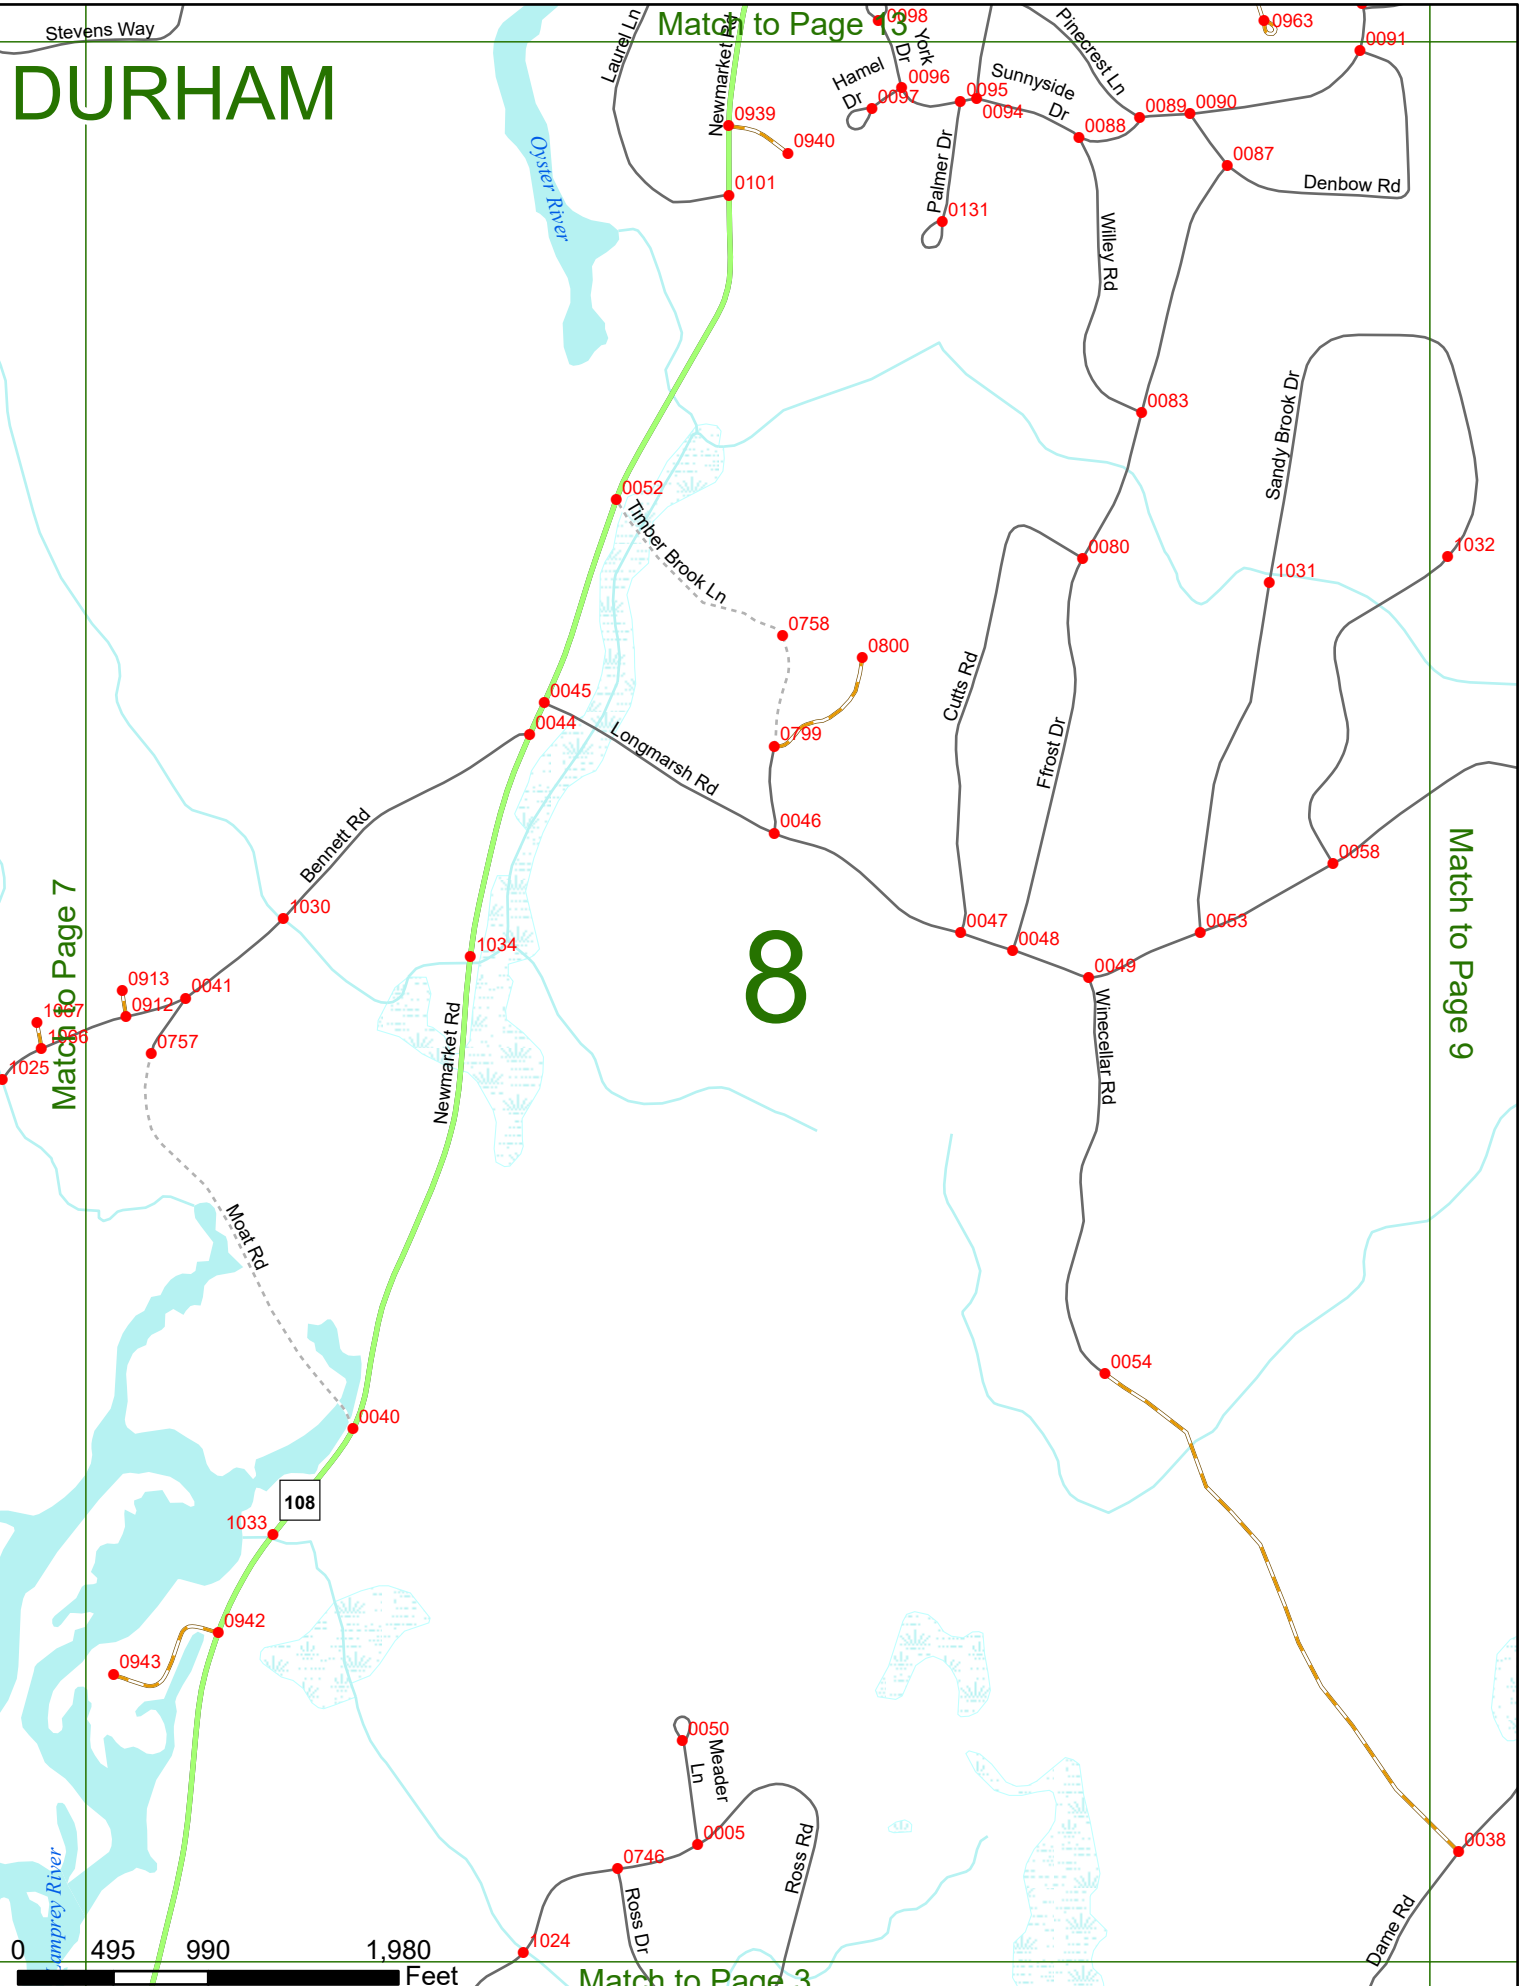

DURHAM

Match to Page 3

Stevens Way

Match to Page 7

Match to Page 9

8

Match to Page 3