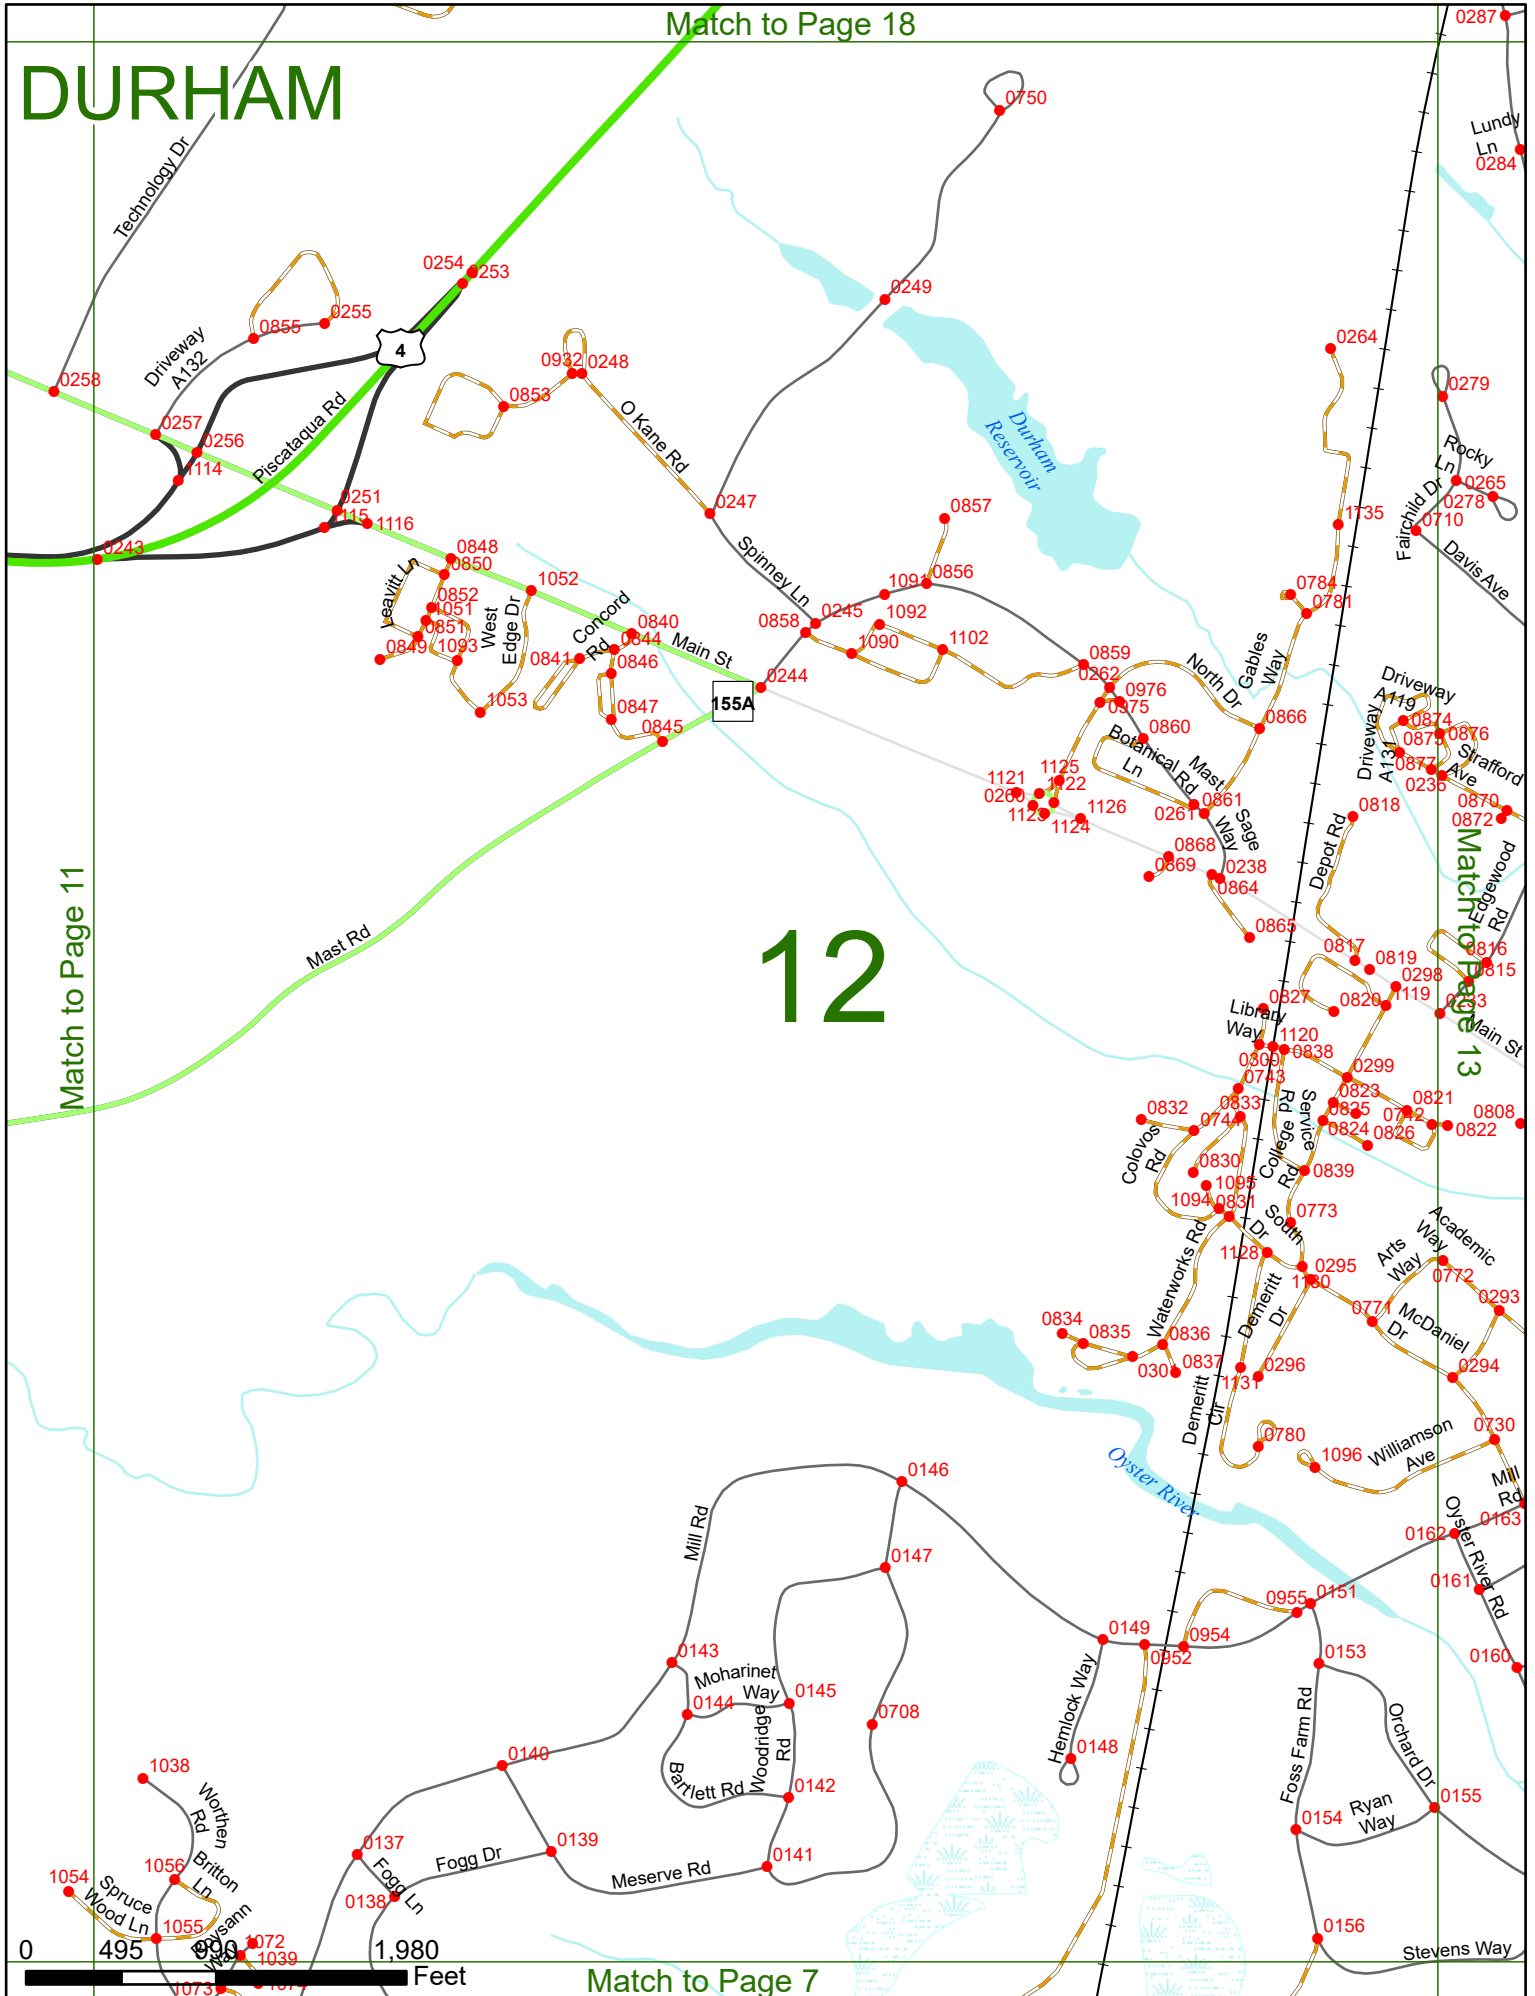

DURHAM

Match to Page 18

Match to Page 11

Match to Page 13

12

Match to Page 7