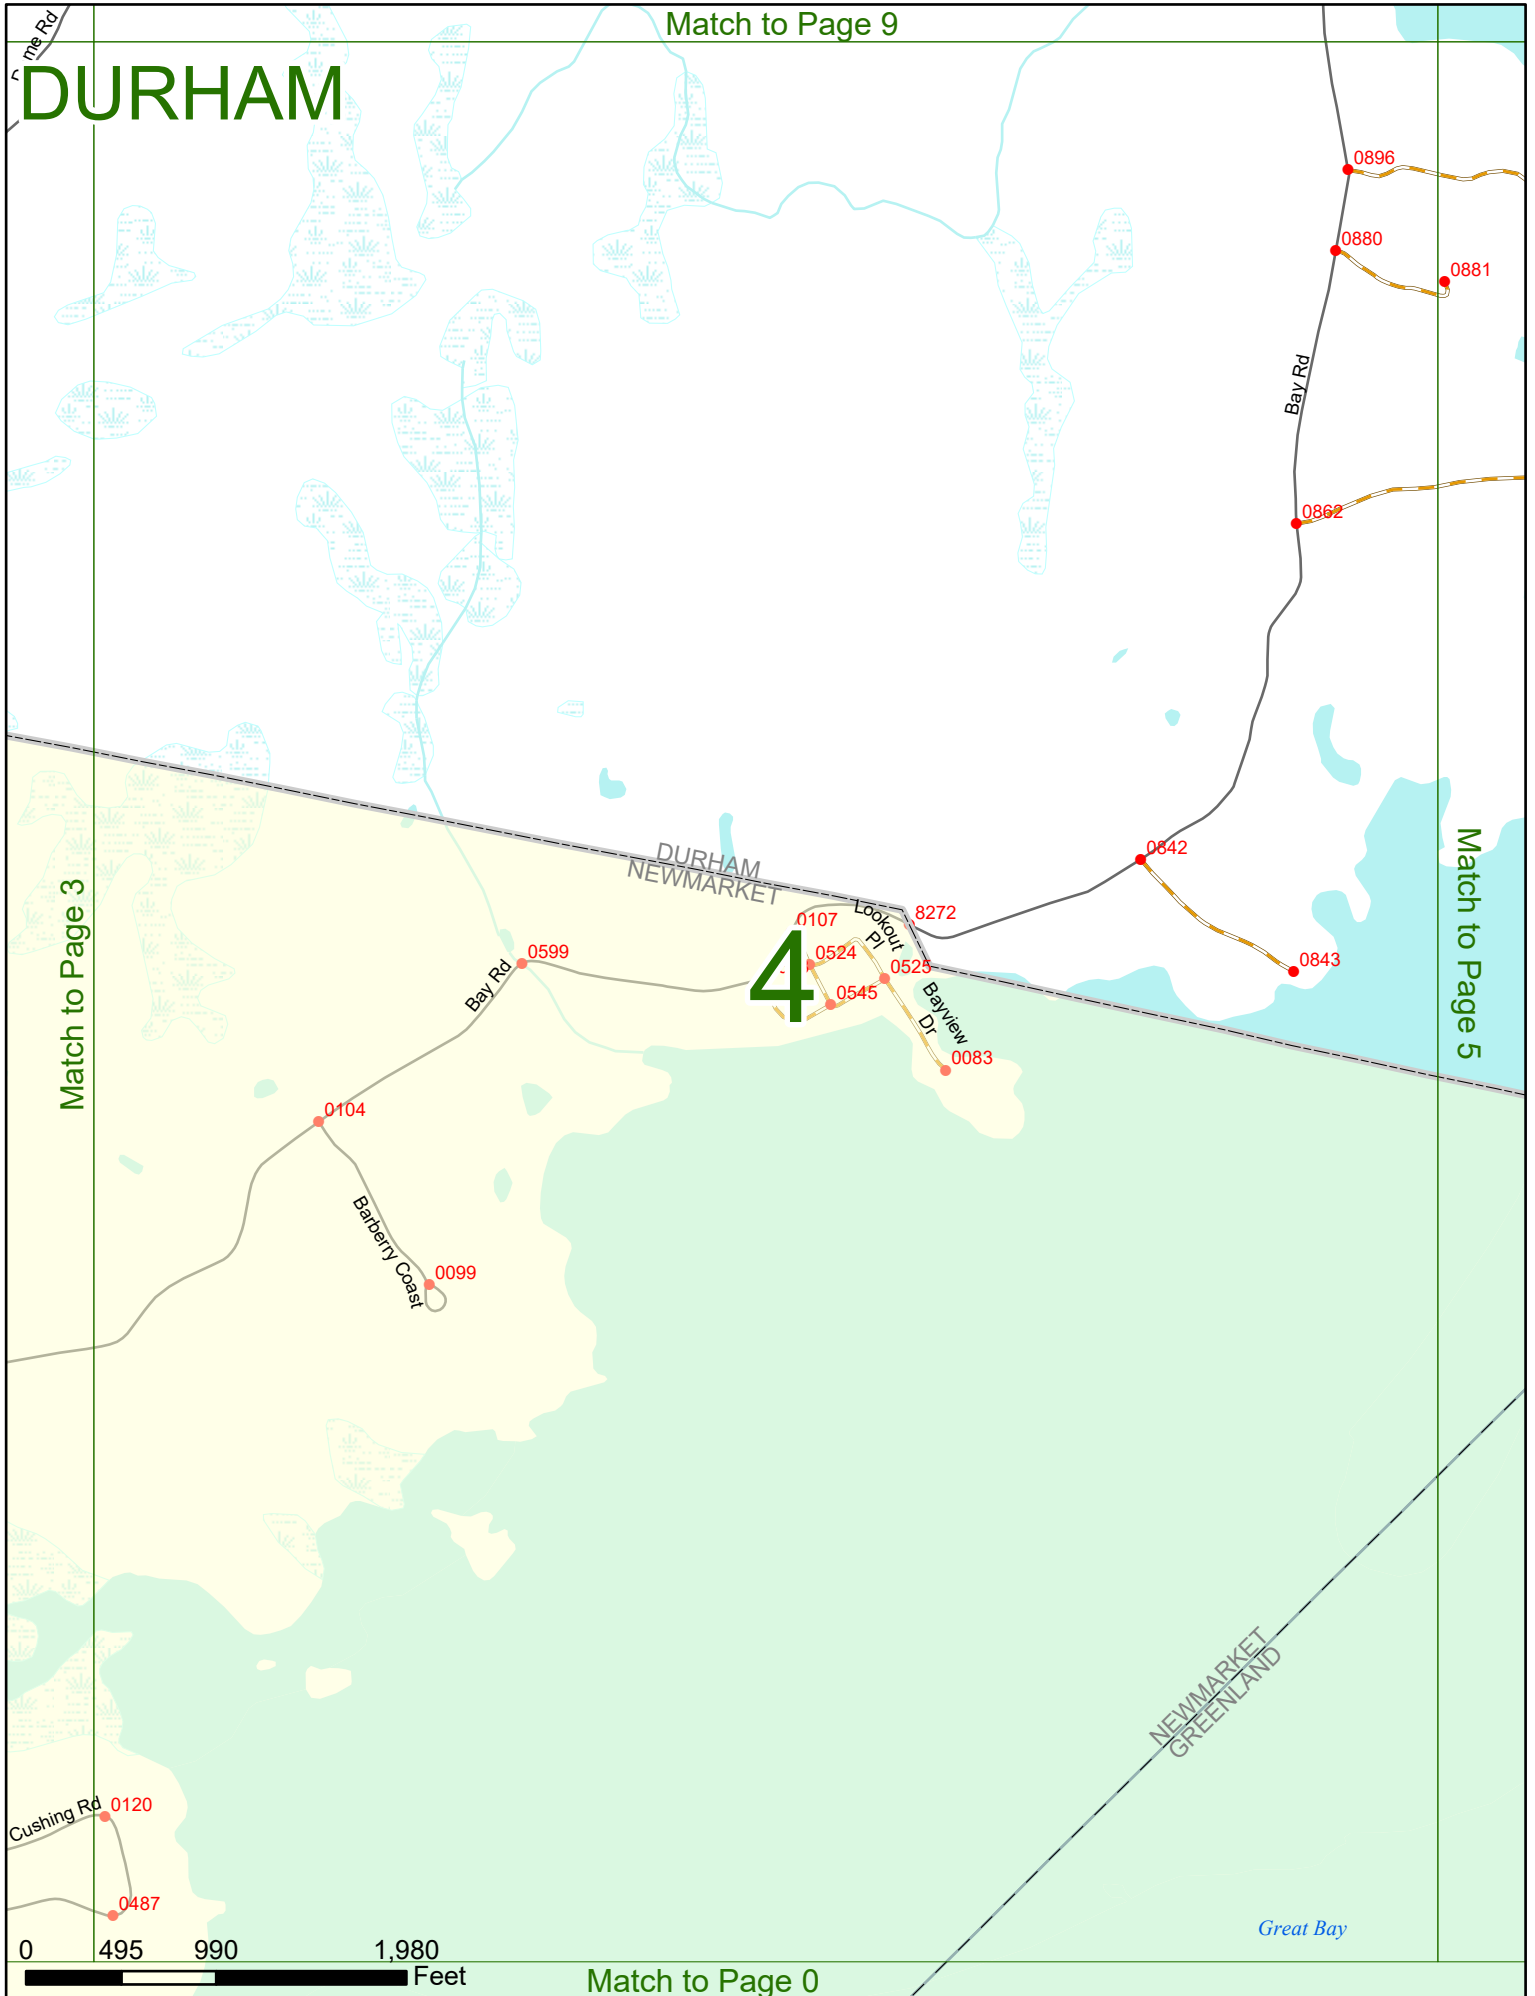

Match to Page 9

DURHAM

Match to Page 3

Match to Page 5

4

Match to Page 0