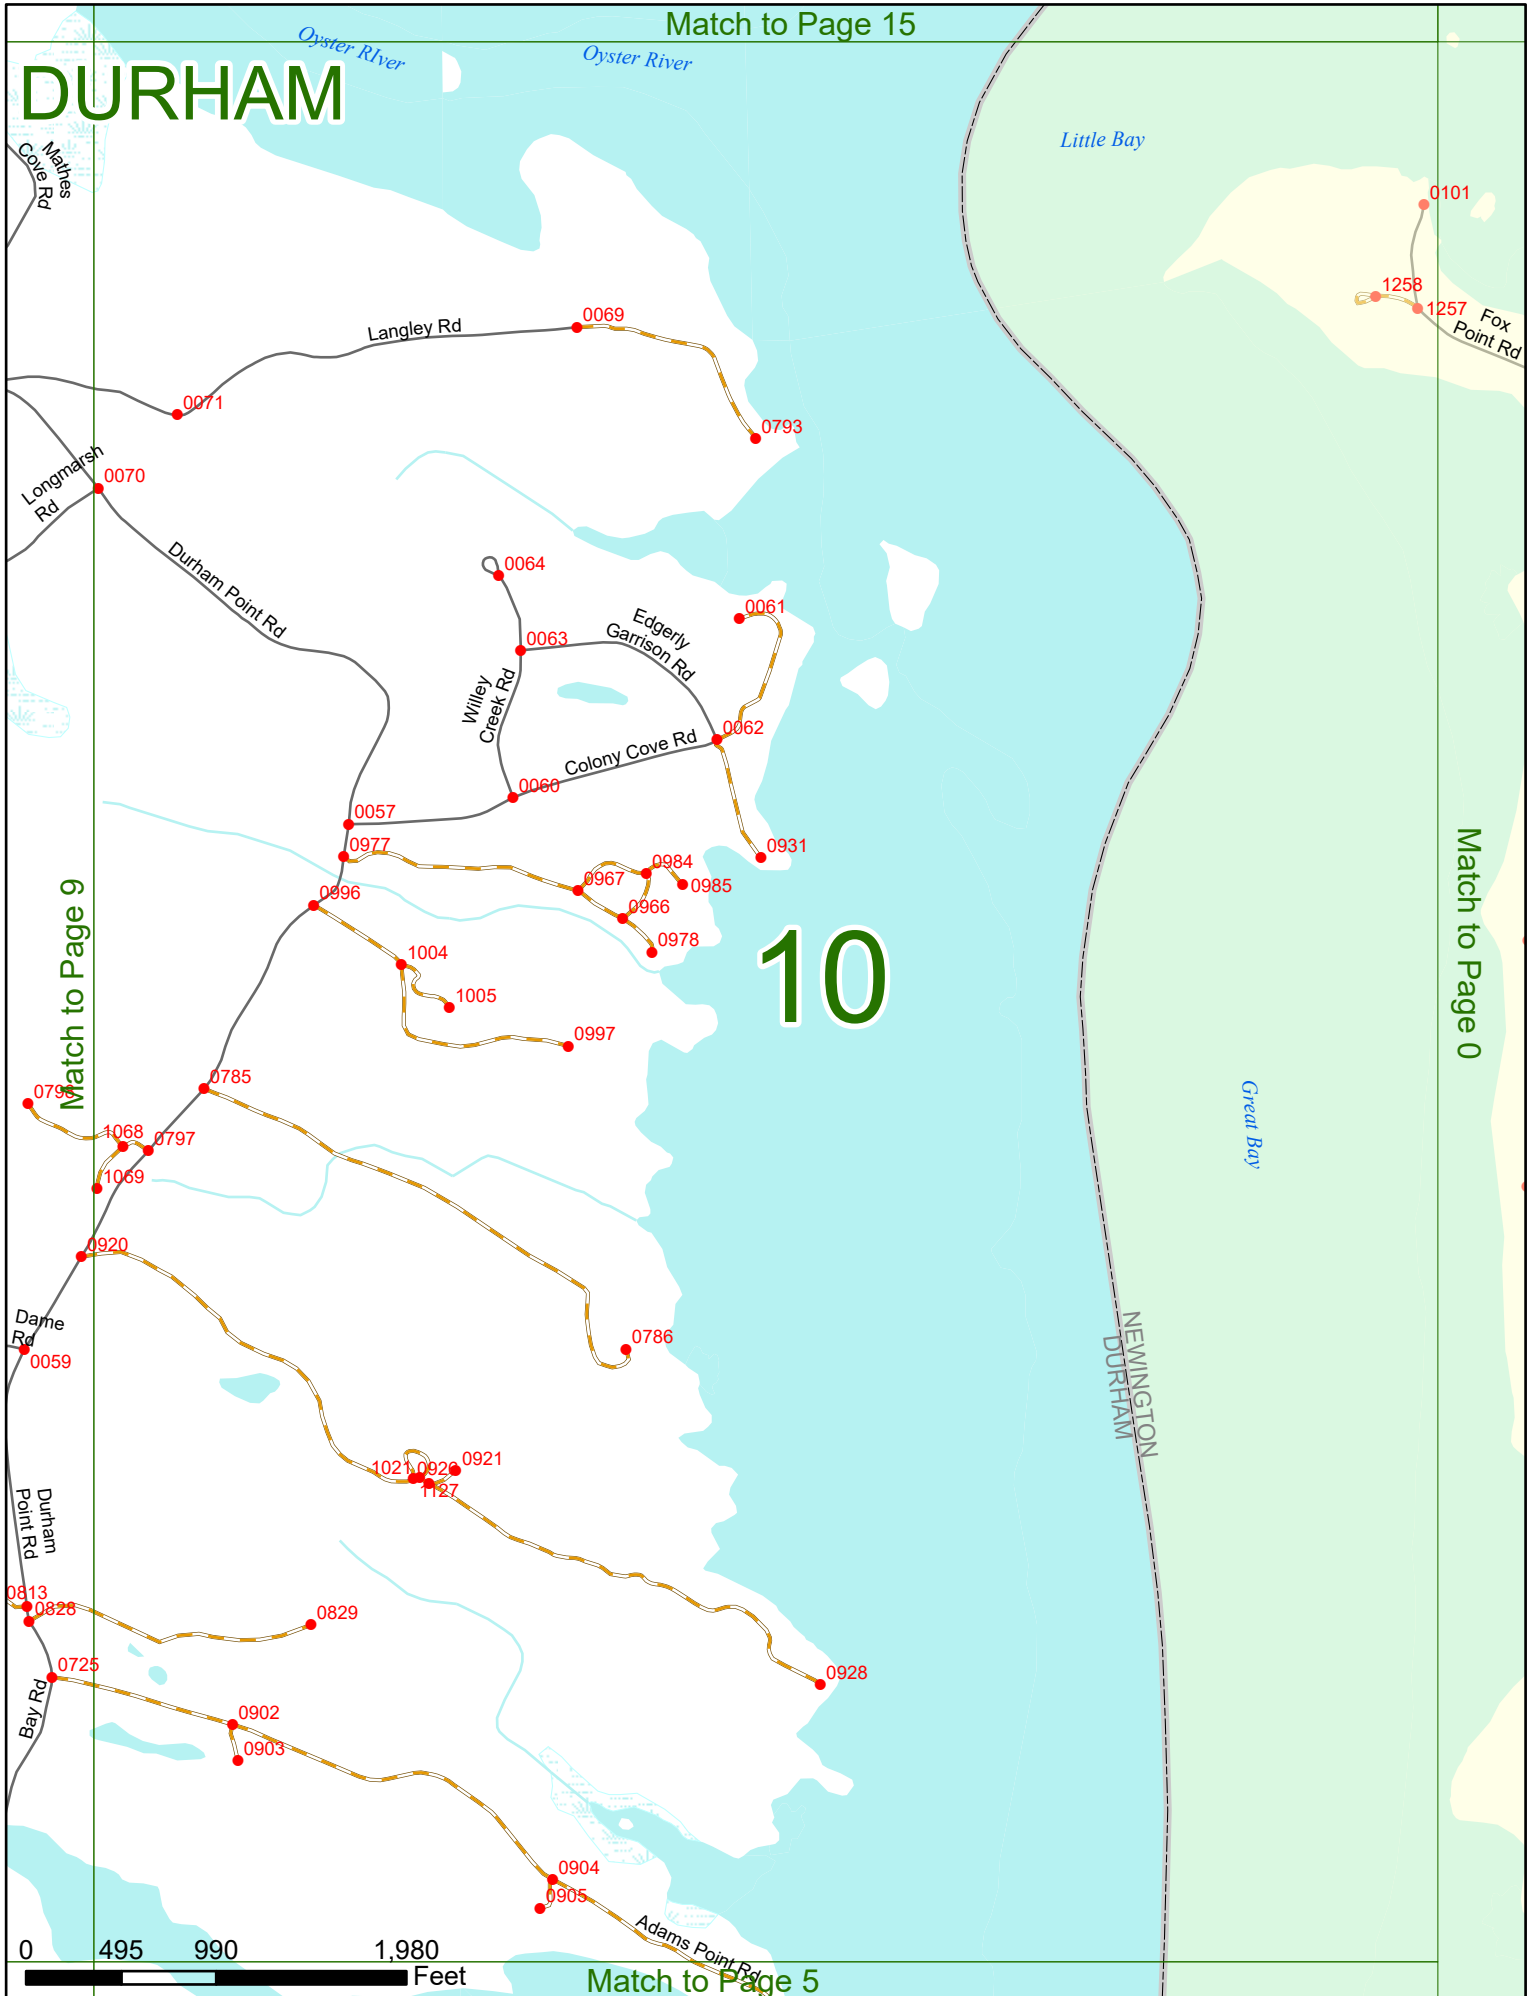

Match to Page 15

DURHAM

10

Match to Page 9

Match to Page 0

Match to Page 5