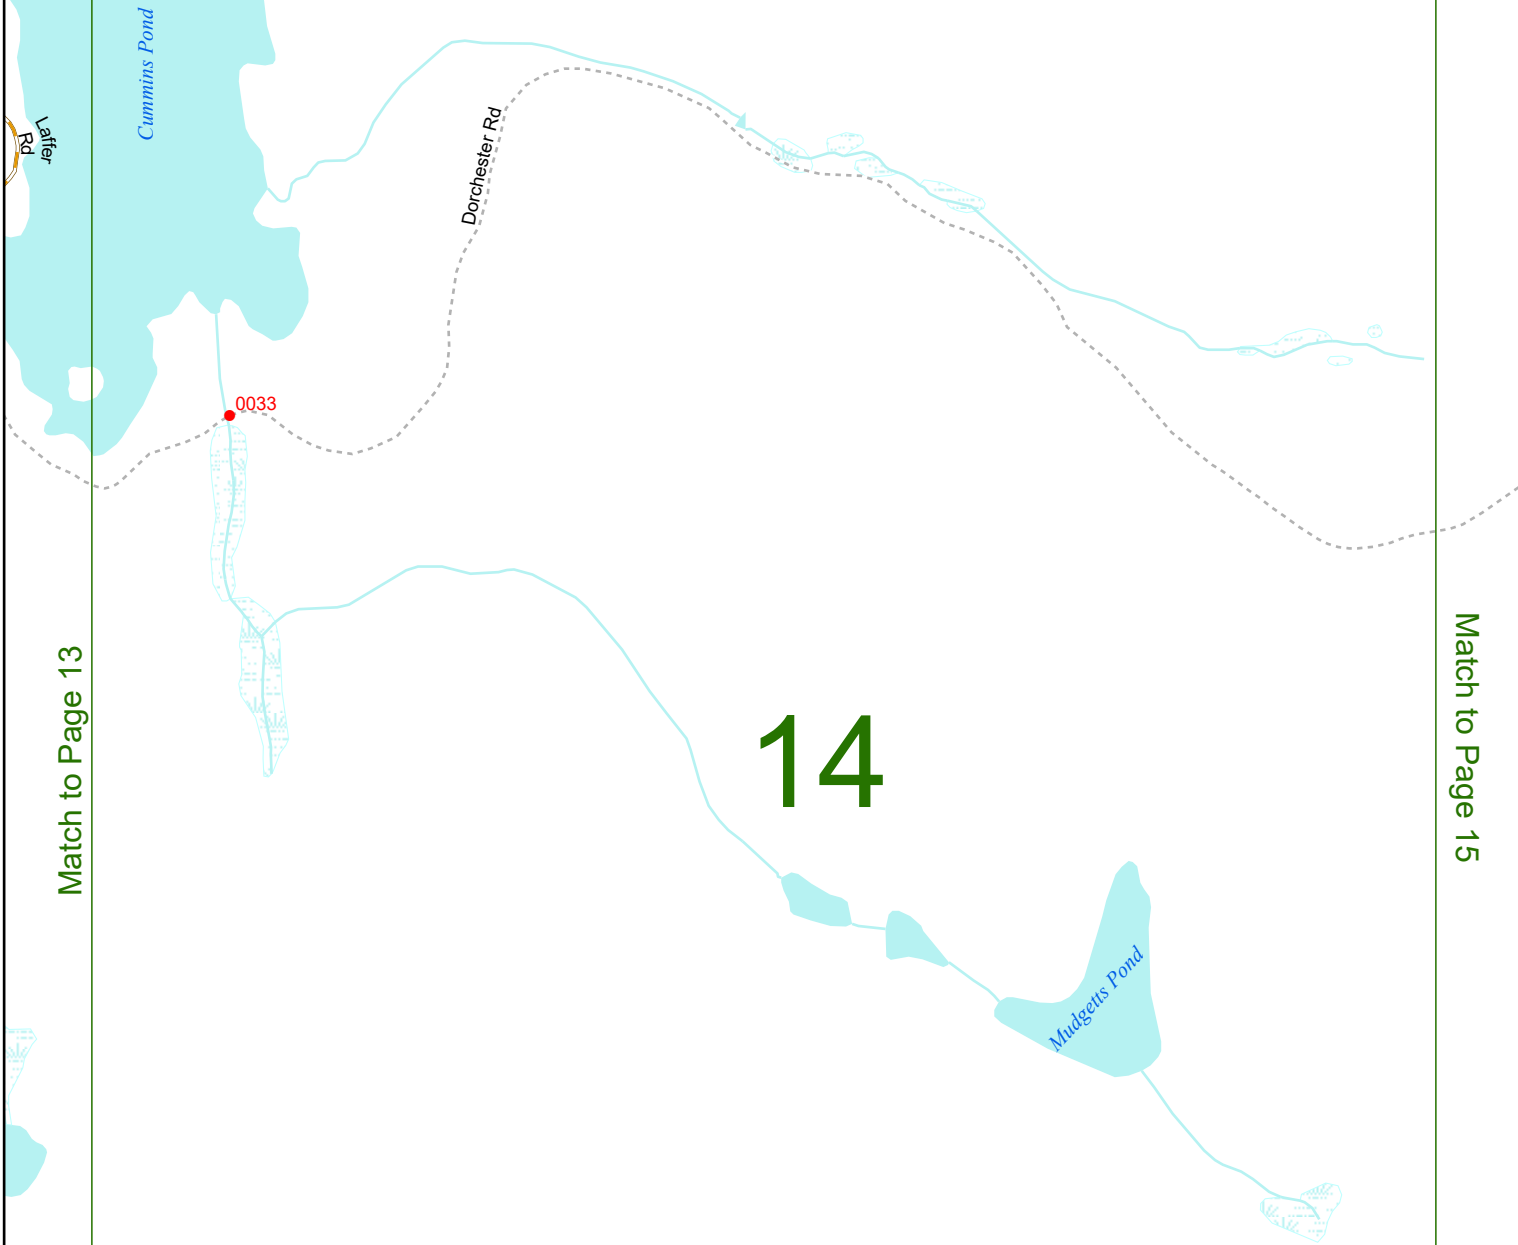

Cammins Pond

Match to Page 12

Match to Page 14

13

0 495 990 1,980 Feet

Match to Page 7

DORCHESTER

Match to Page 13