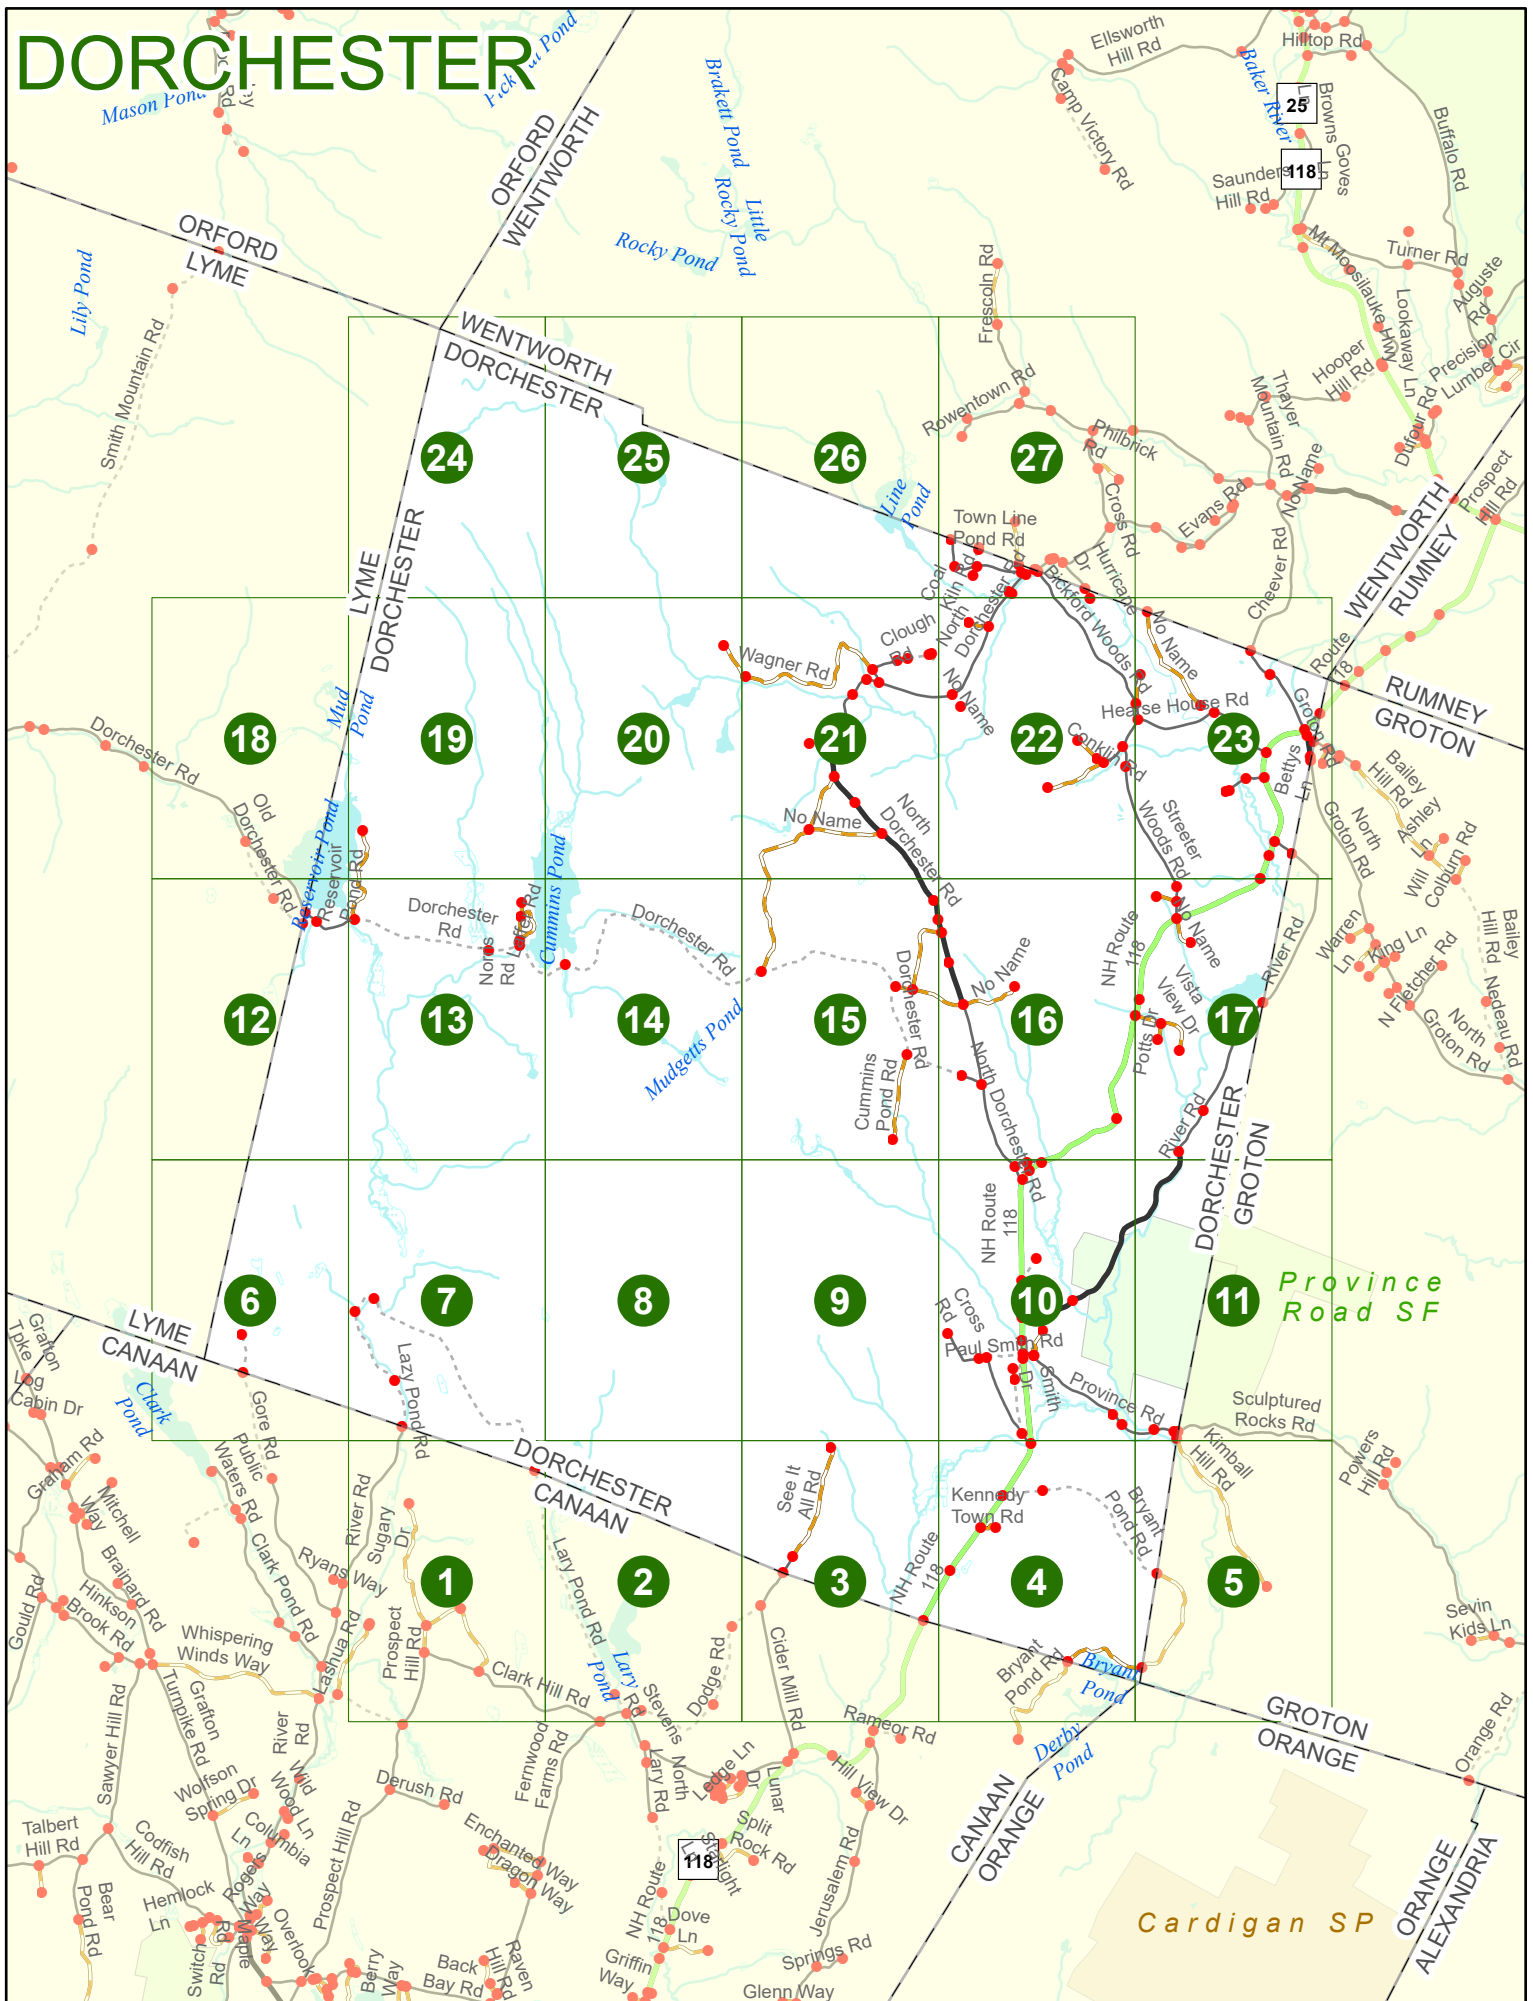

2023 Nodal Reference Bookmap

LEGEND

NHDOT will accept crash locations based on the State of NH Uniform Police Traffic Accident Report.

Crash occurred on:

Option 1 Street Address
 123 Main Street

Option 2 Route No and/or Distance from NESW Intesecting Road, Bridge,
 Street name Intersecting Street Town/County line
 Main Street 500 E Oak Street

Option 3 First Node Distance from First Node Second Node
 515 212 632

Option 4 Route No and/or Mile Marker on Interstate Only NESW Mile (Marker)
 Street name
 189S 700 feet S 36.8

Option 3 – Example

Street Name Loudon Road
First Node 803
Distance from First Node 318 Ft
Second Node 813

DORCHESTER

DORCHESTER

Match to Page 7

DORCHESTER
CANAAN

0174
Lazy Pond Rd

6088

River Rd

0487

Sugary Dr

1

Lazy Pond Rd

Match to Page 2

Ryans Way
0168

Match to Page 0

Gore Rd
0165

0484
0511