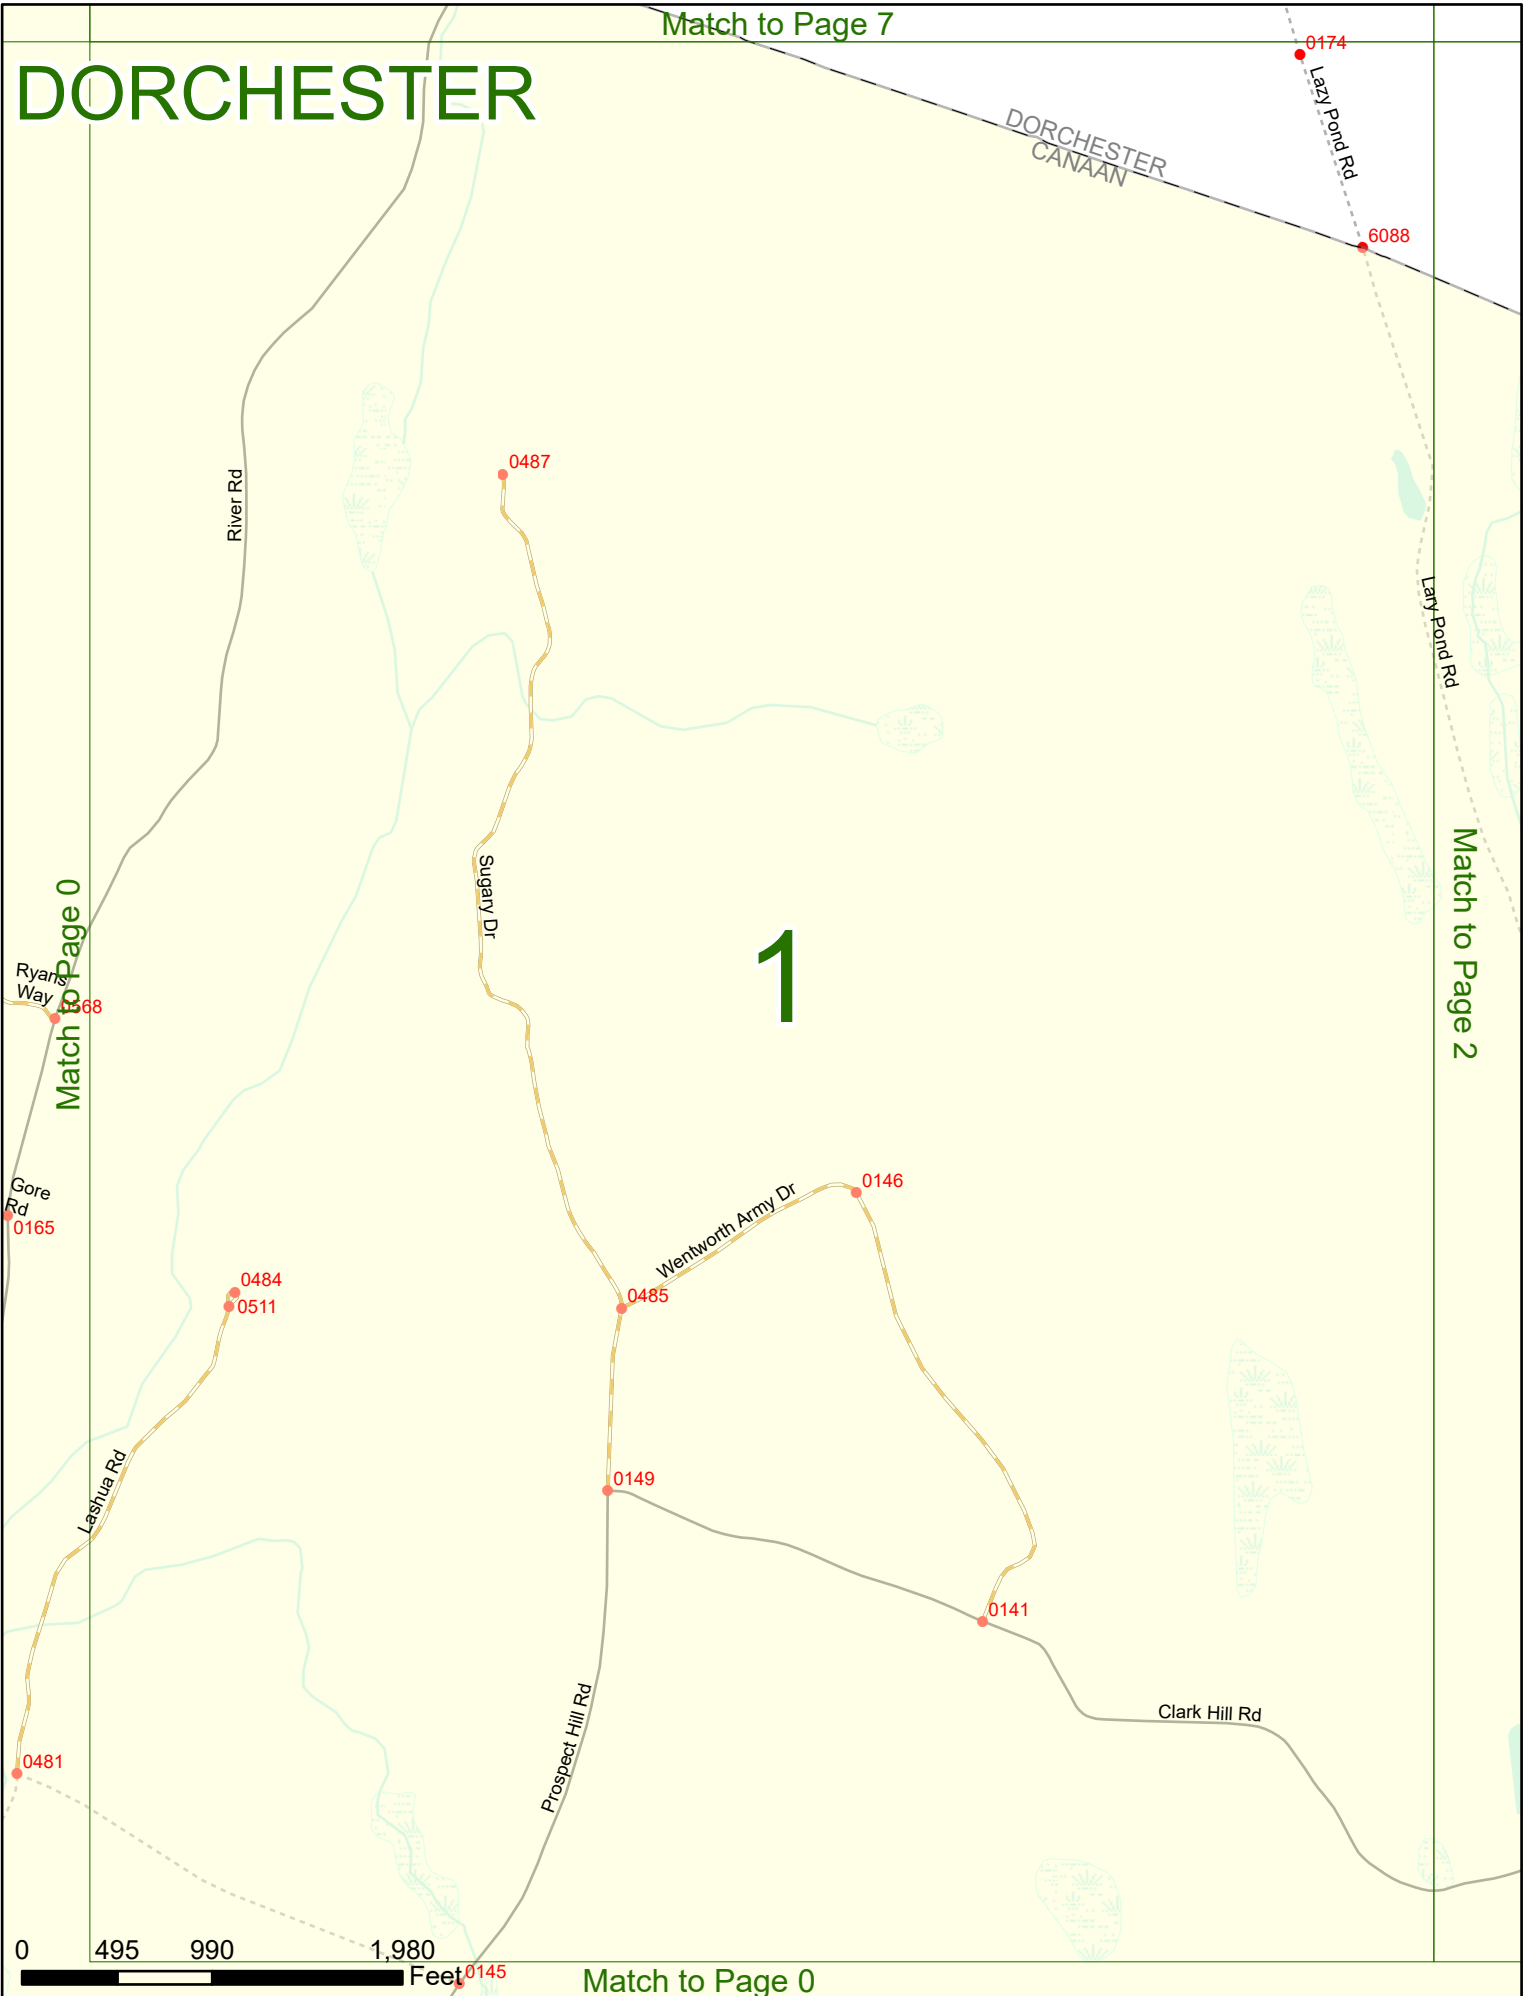

DORCHESTER

Match to Page 7

DORCHESTER
CANAAN

0174
Lazy Pond Rd

6088

River Rd

0487

Sugary Dr

1

Lazy Pond Rd

Match to Page 2

Ryans Way
0168

Match to Page 0

Gore Rd
0165

0484
0511

0146
Wentworth Army Dr

0485

Lashua Rd

0149

0141

Prospect Hill Rd

Clark Hill Rd

0 495 990 1,980

Feet

Match to Page 0

0145