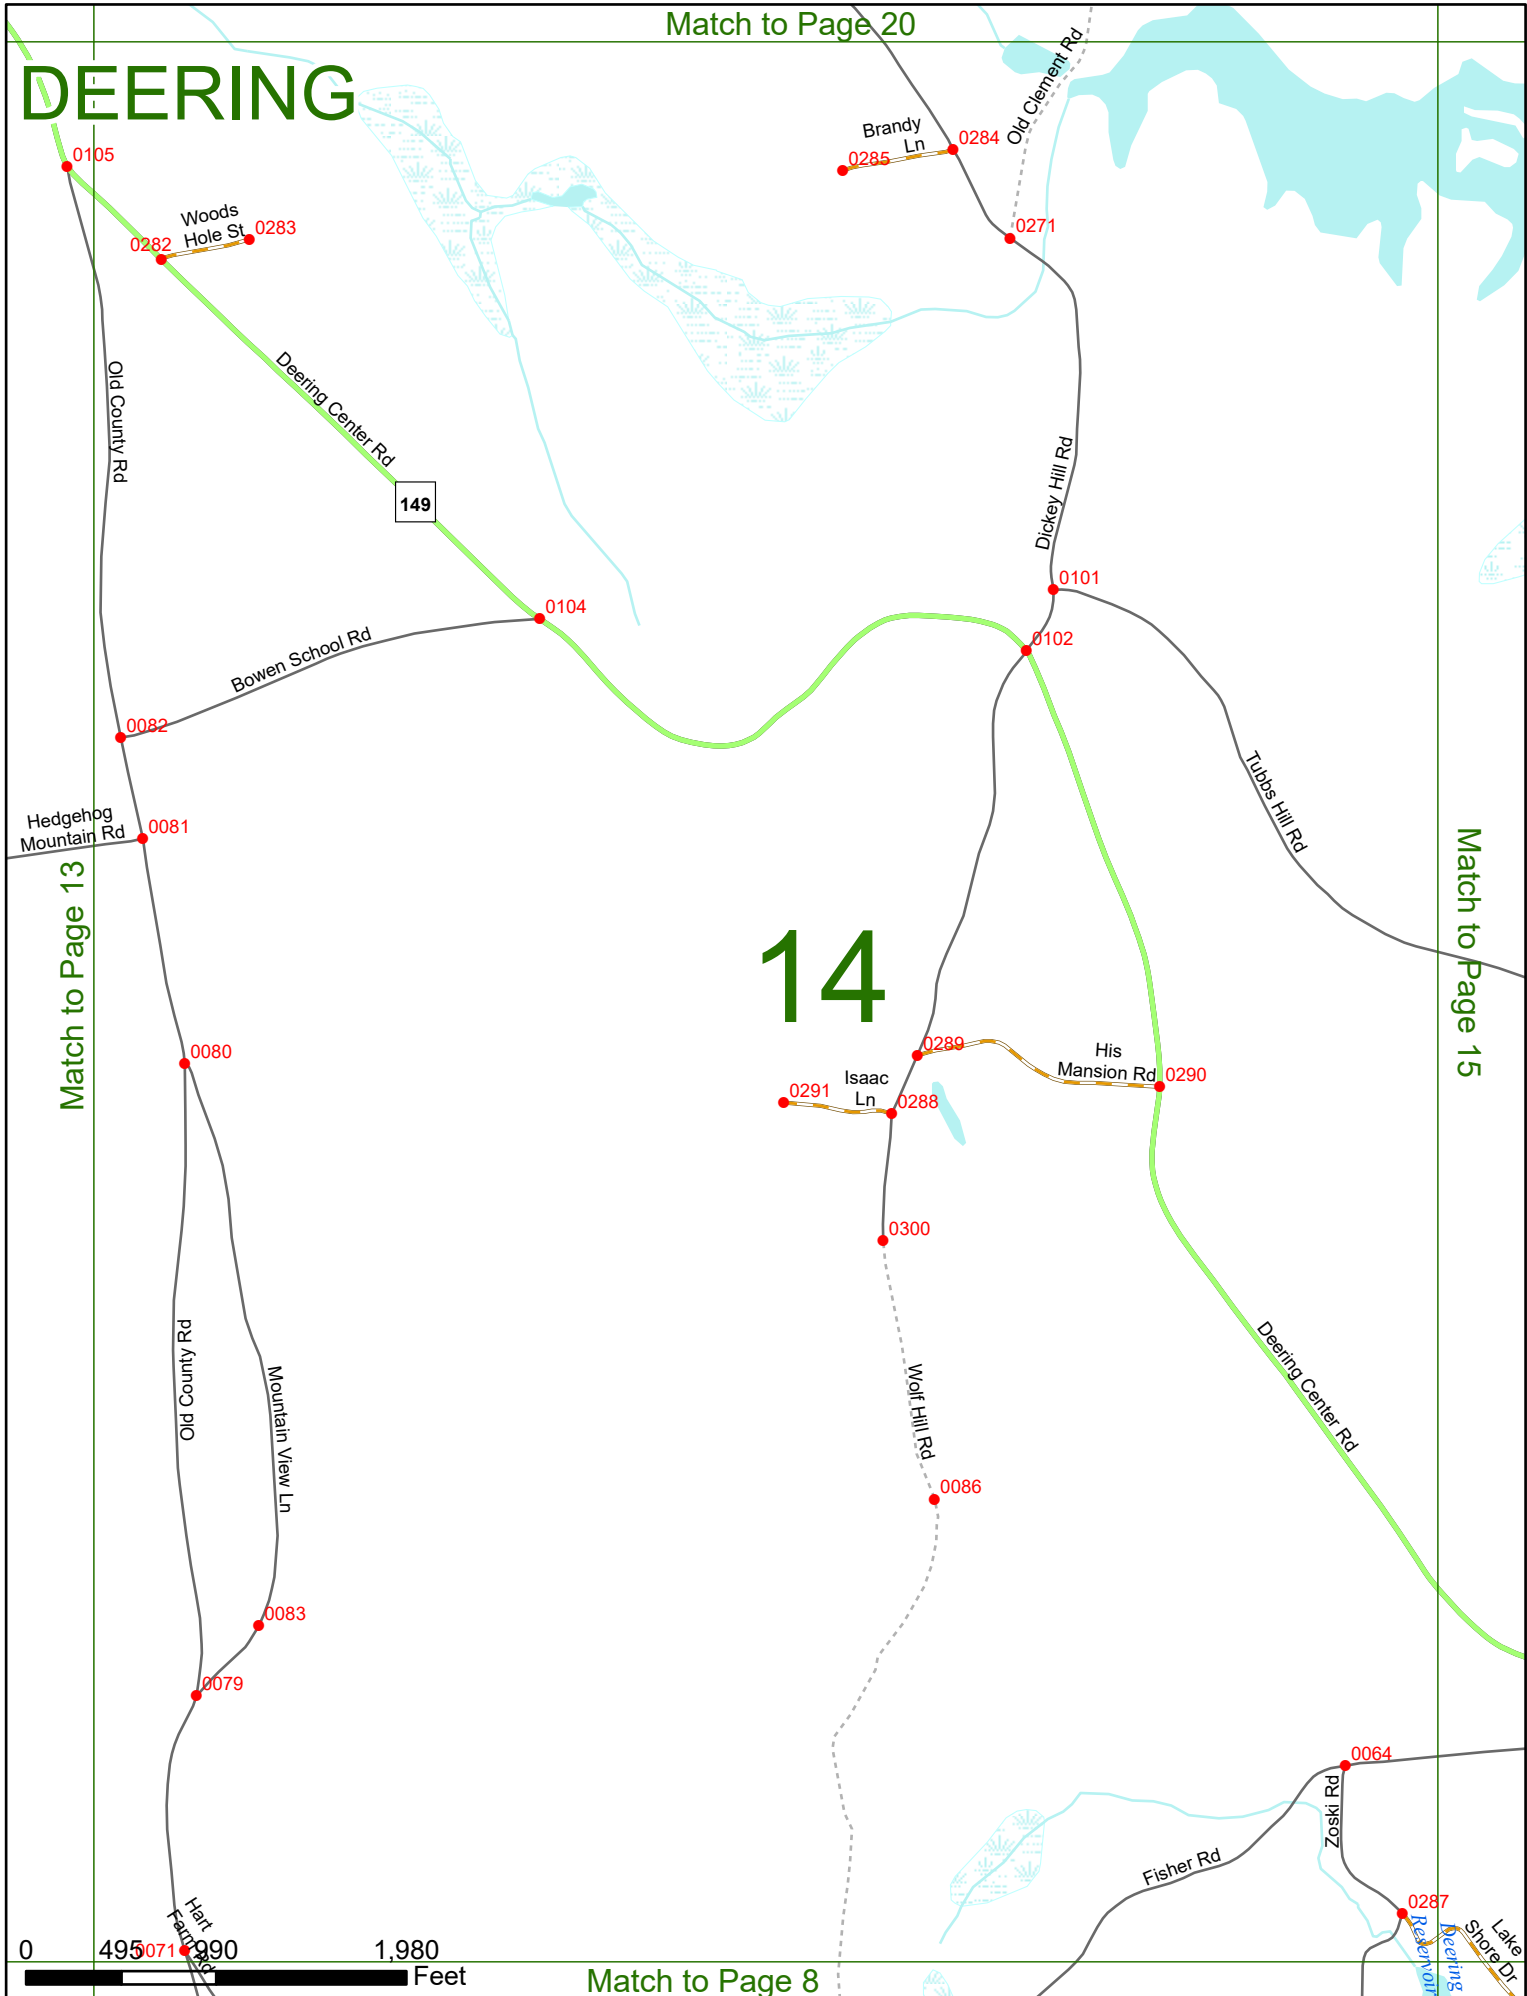

DEERING

Match to Page 13

Match to Page 15

14