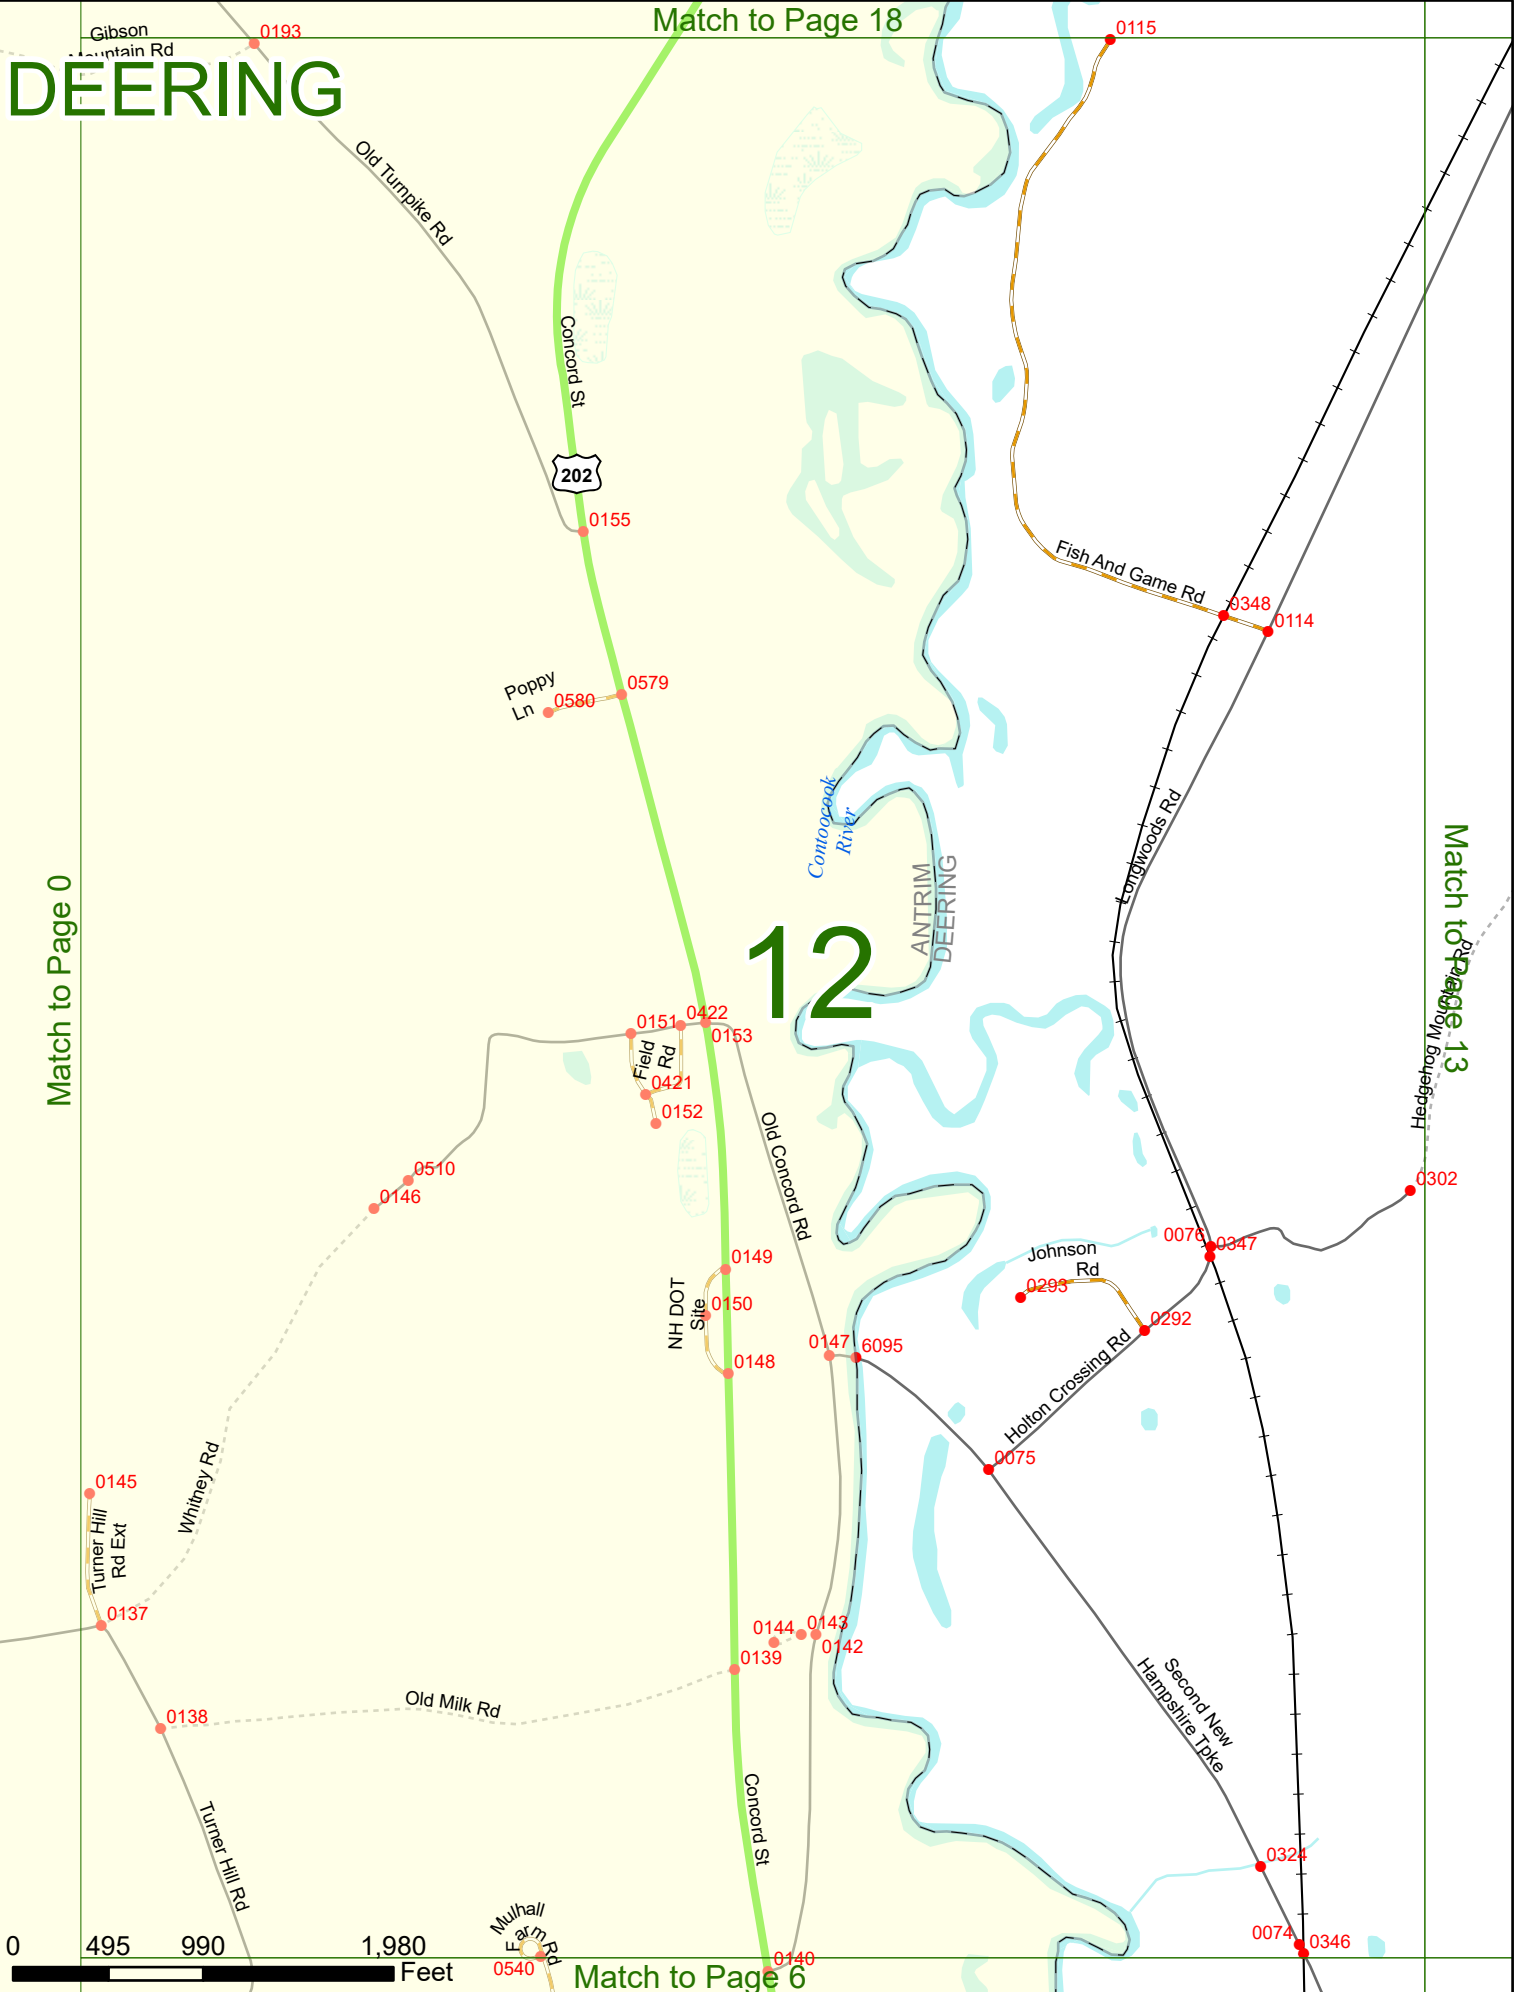

DEERING

Match to Page 18

Match to Page 0

Match to Page 13

12

ANTRIM
DEERING

Match to Page 6