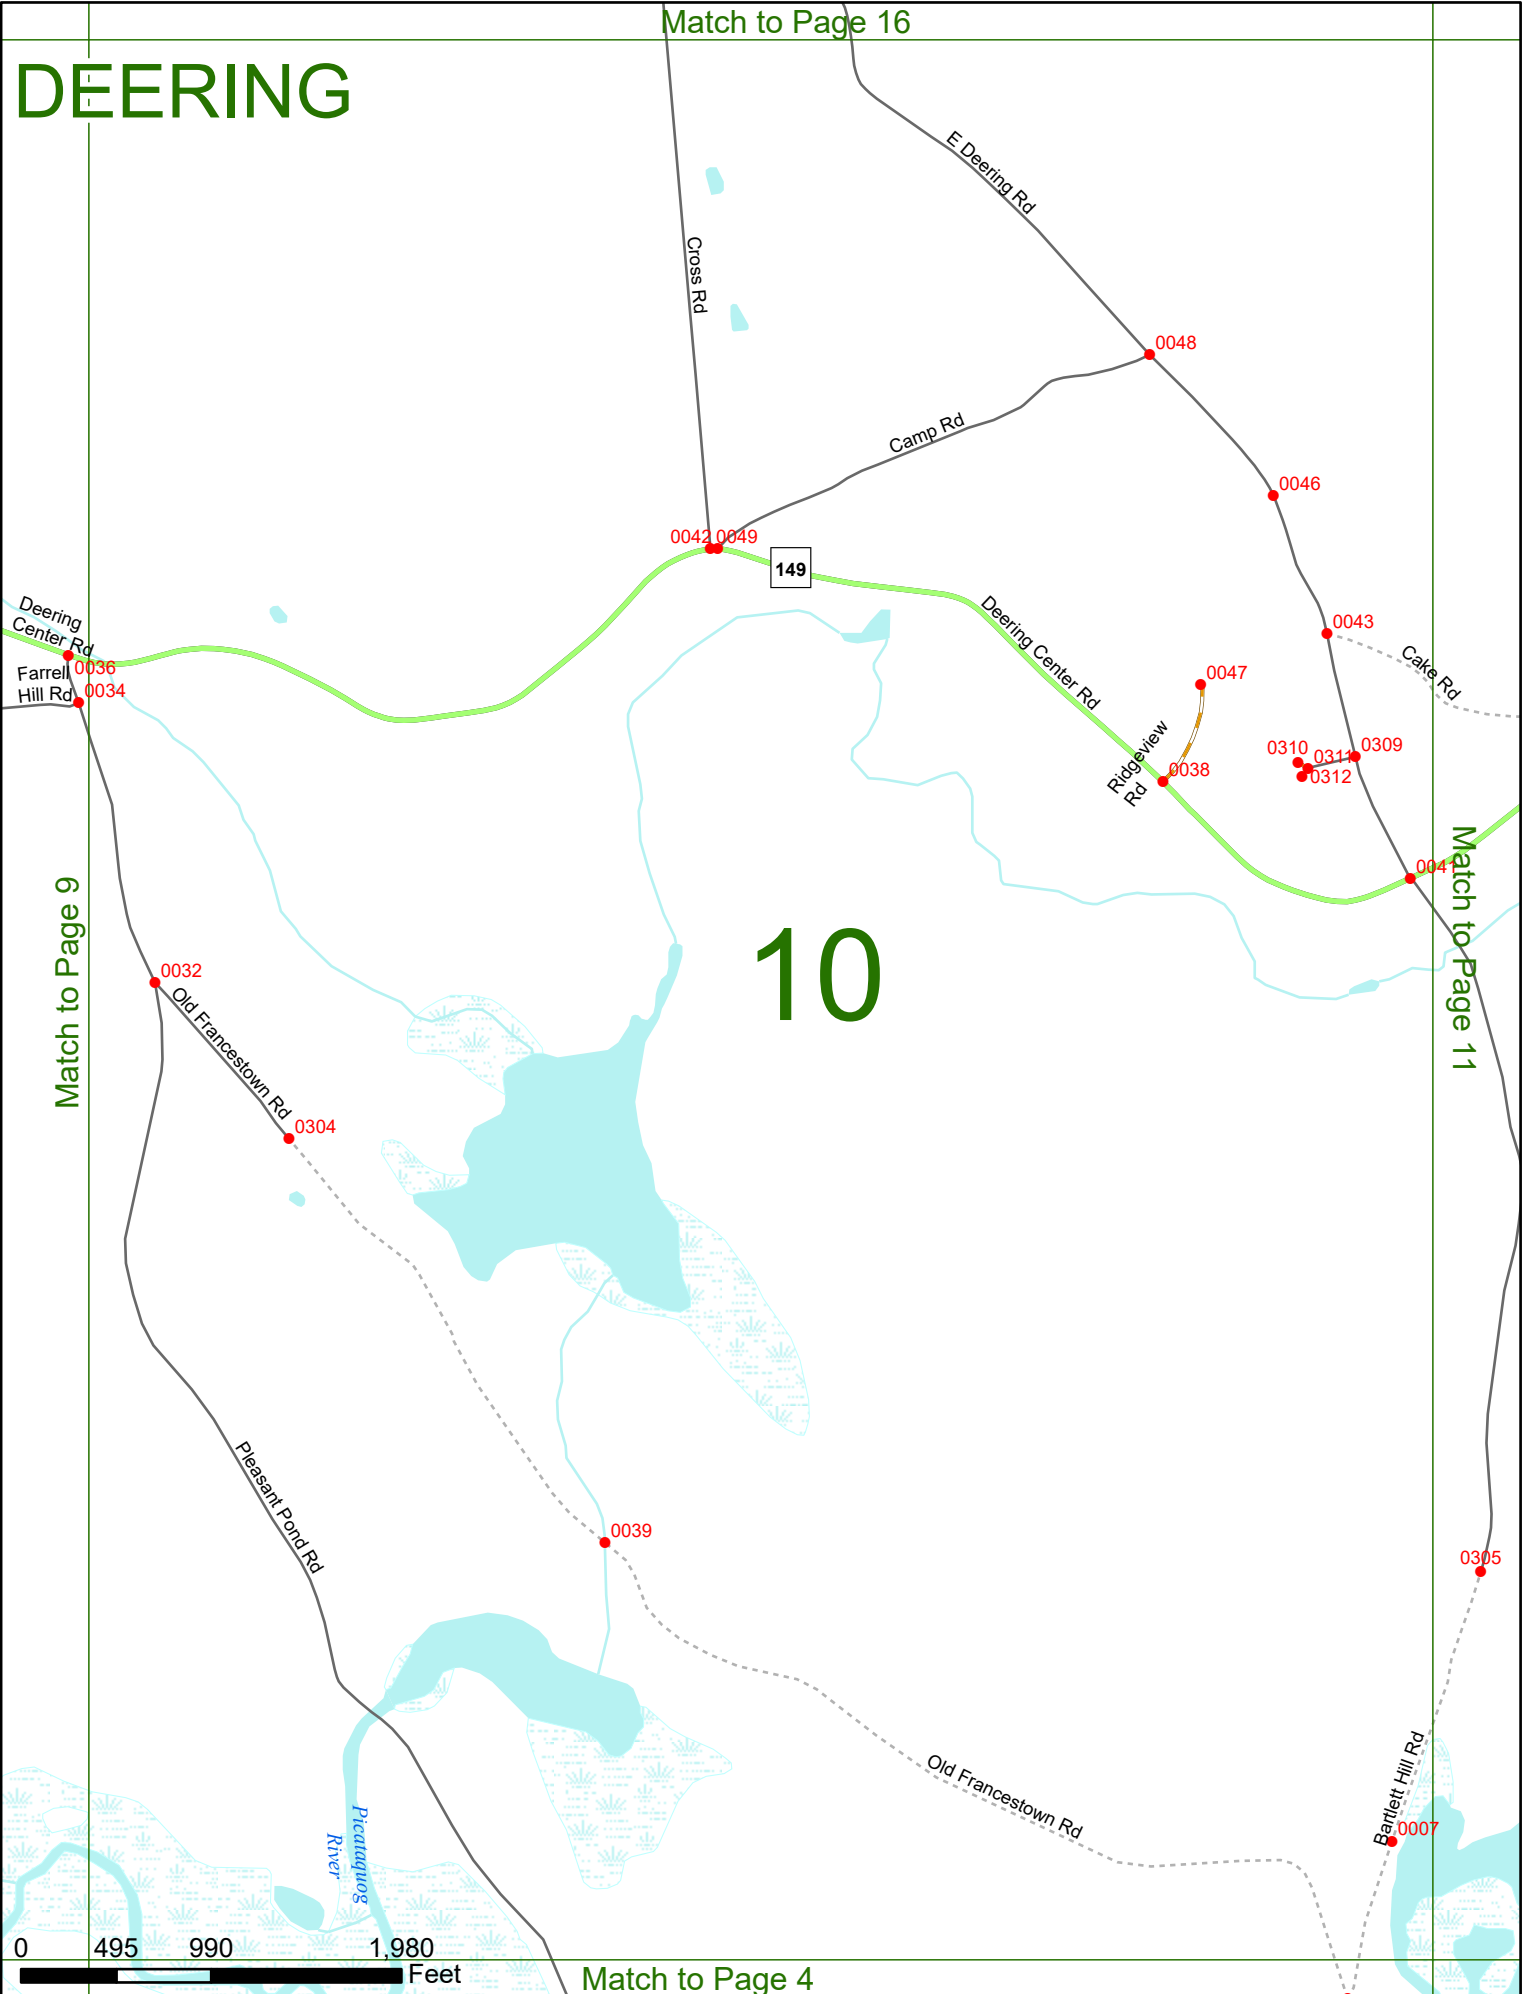

DEERING

0 495 990 1,980 Feet

Match to Page 3

Match to Page 10

Match to Page 16

DEERING

10

Match to Page 9