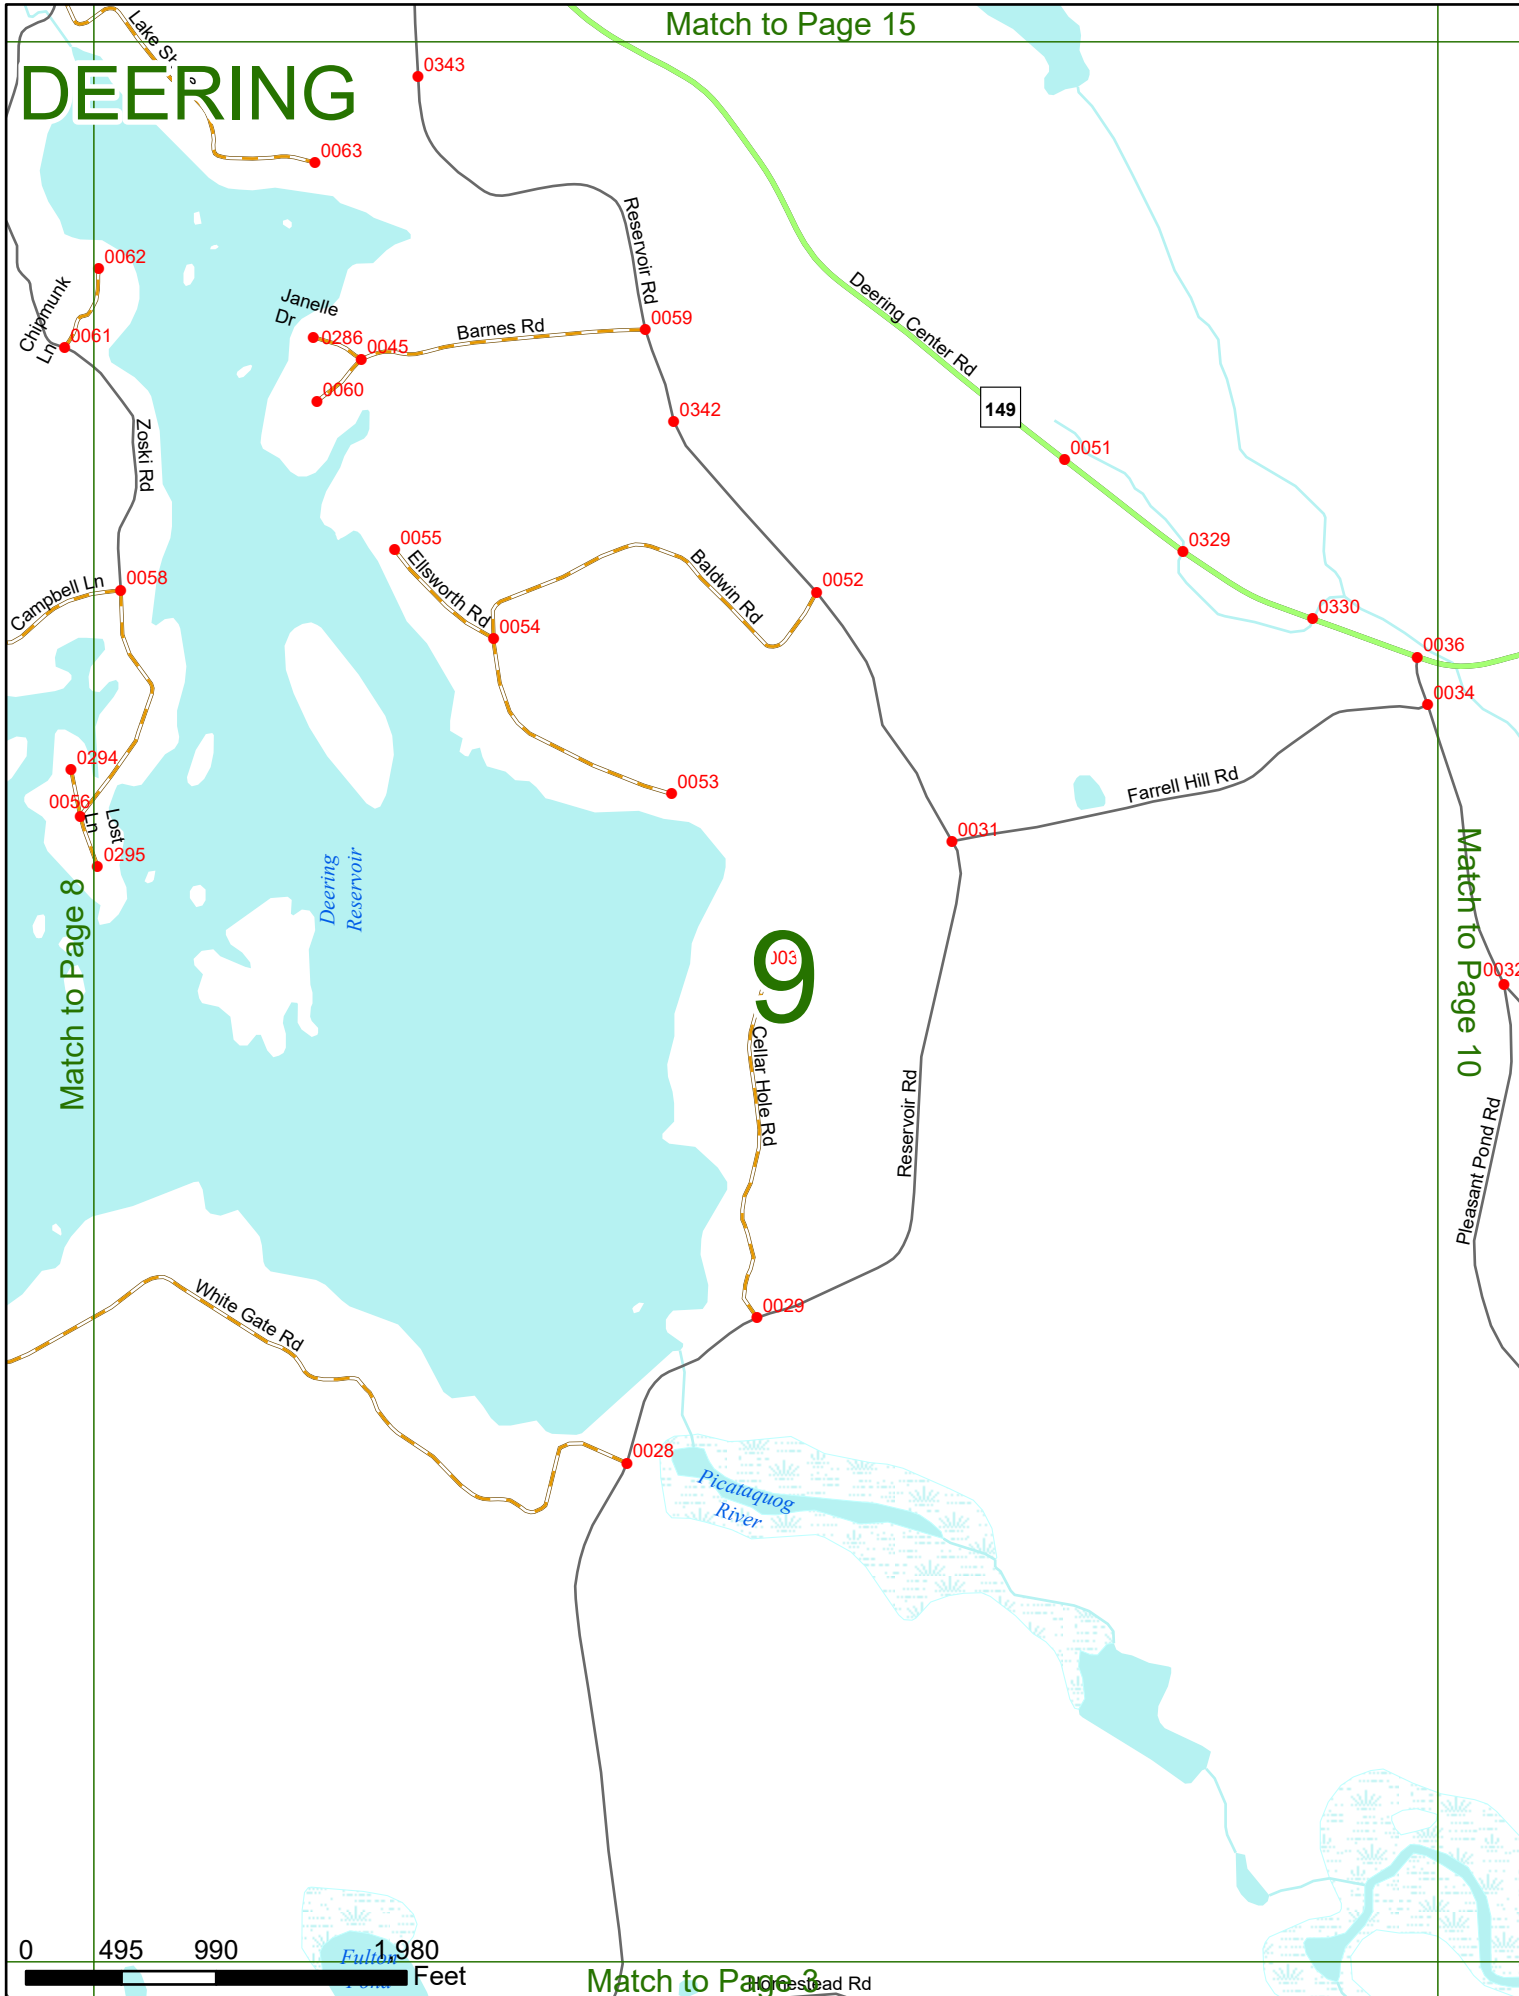

Match to Page 15

DEERING

0 495 990 1,980 Feet

Match to Page 3

Match to Page 10