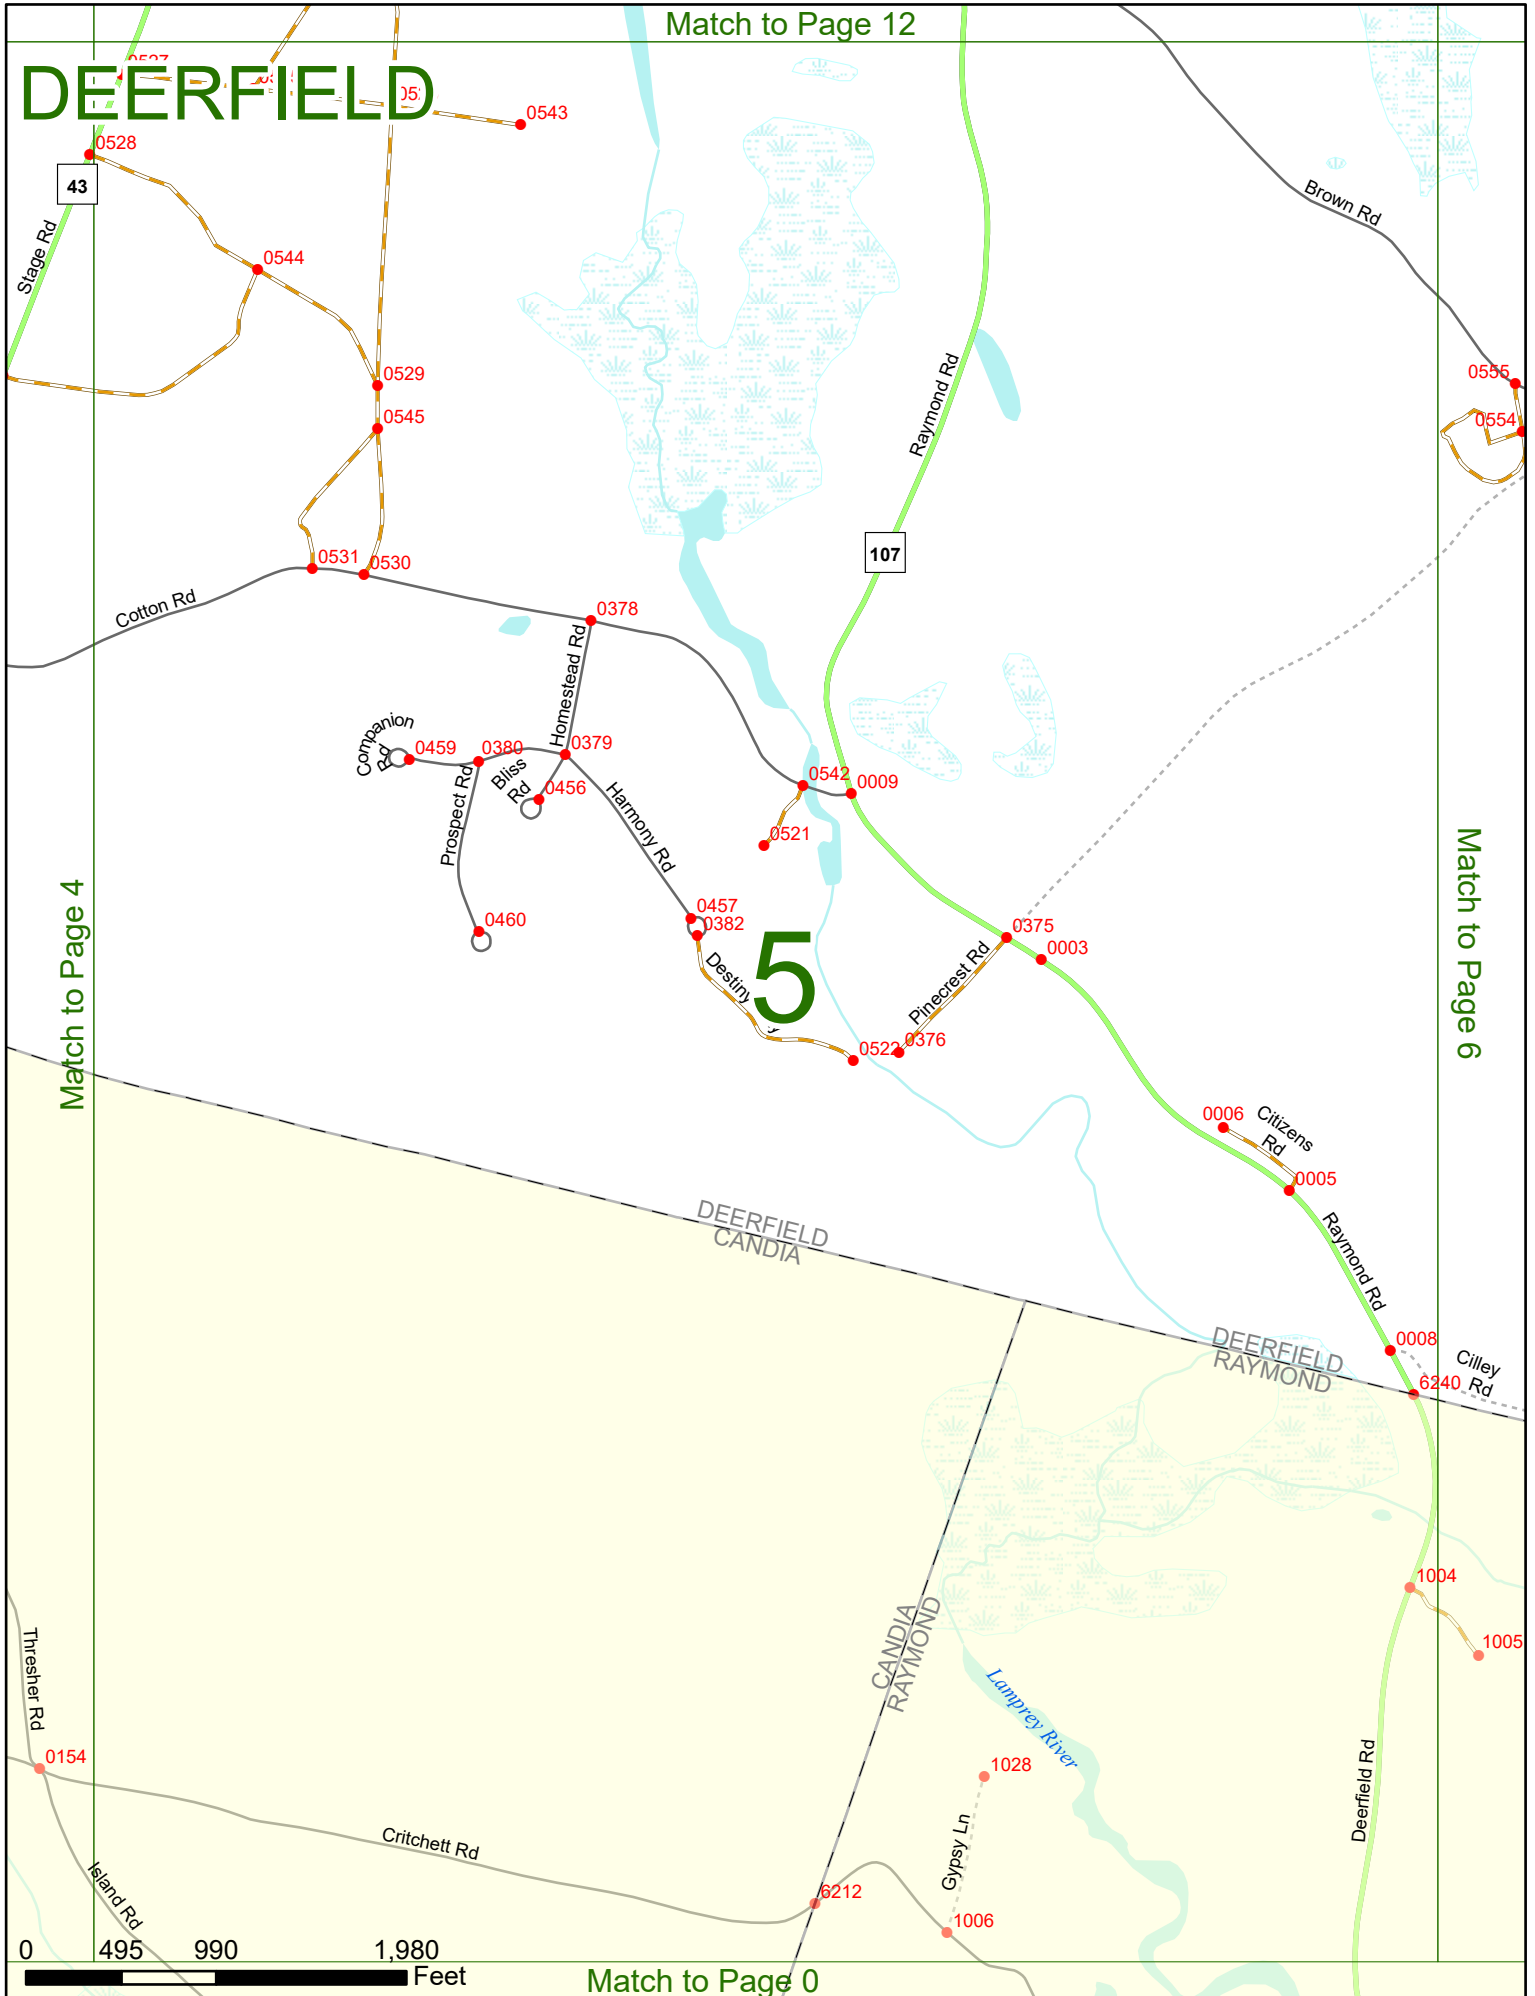

Match to Page 12

DEERFIELD

Match to Page 4

Match to Page 6

5

0 495 990 1,980 Feet

Match to Page 0