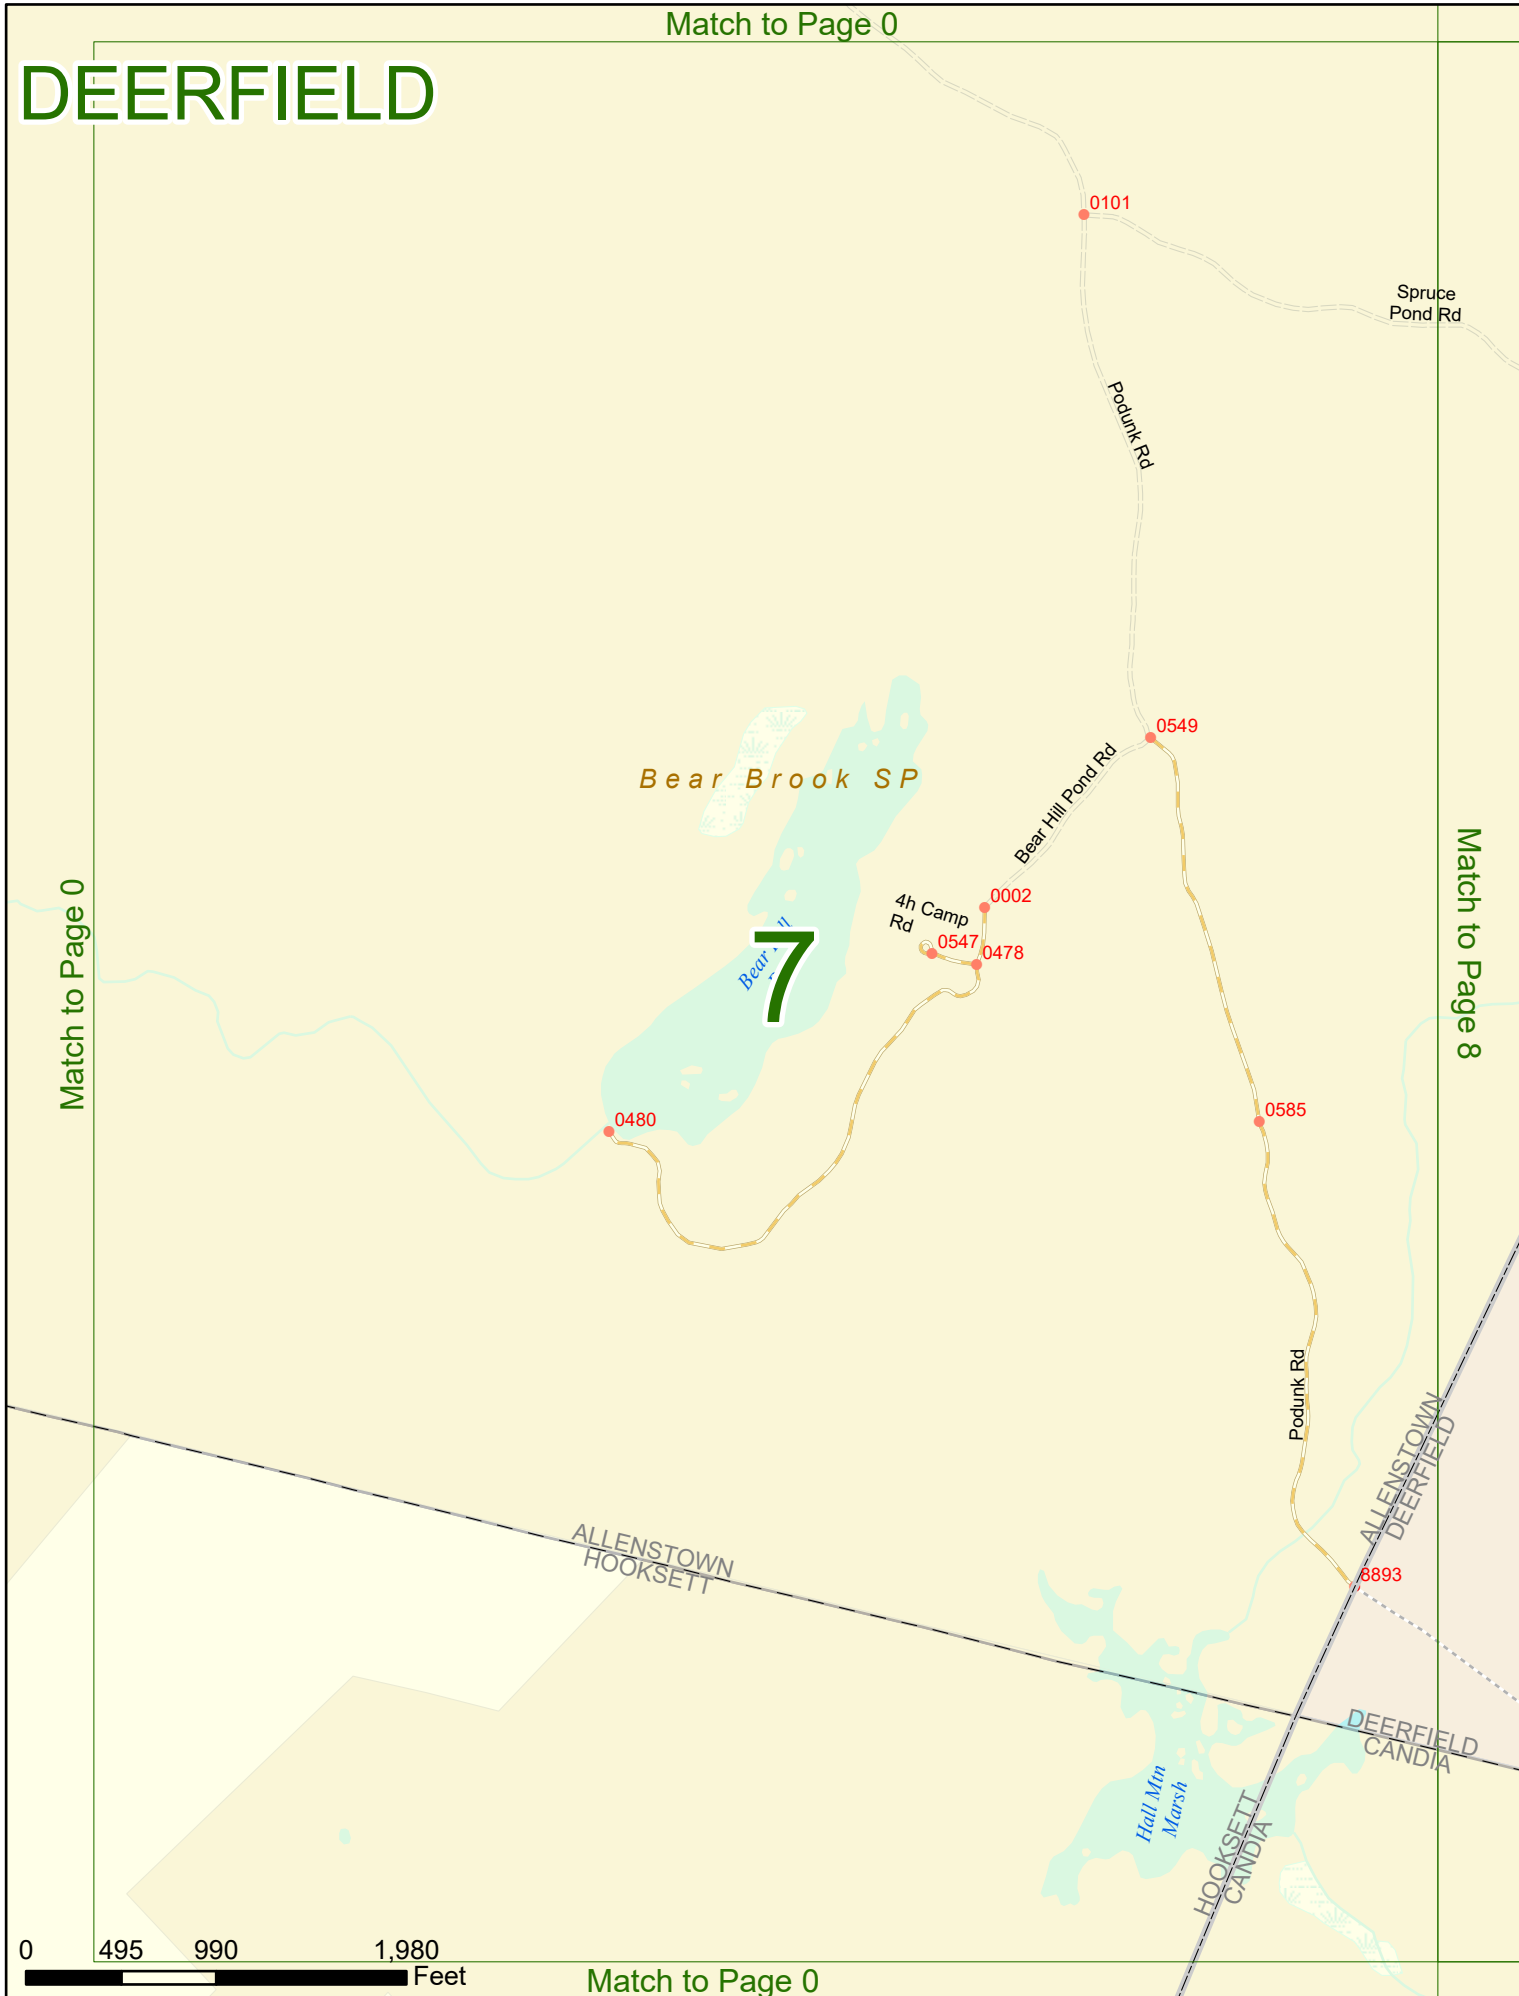

Match to Page 0

DEERFIELD

Match to Page 0

Match to Page 8

Match to Page 0