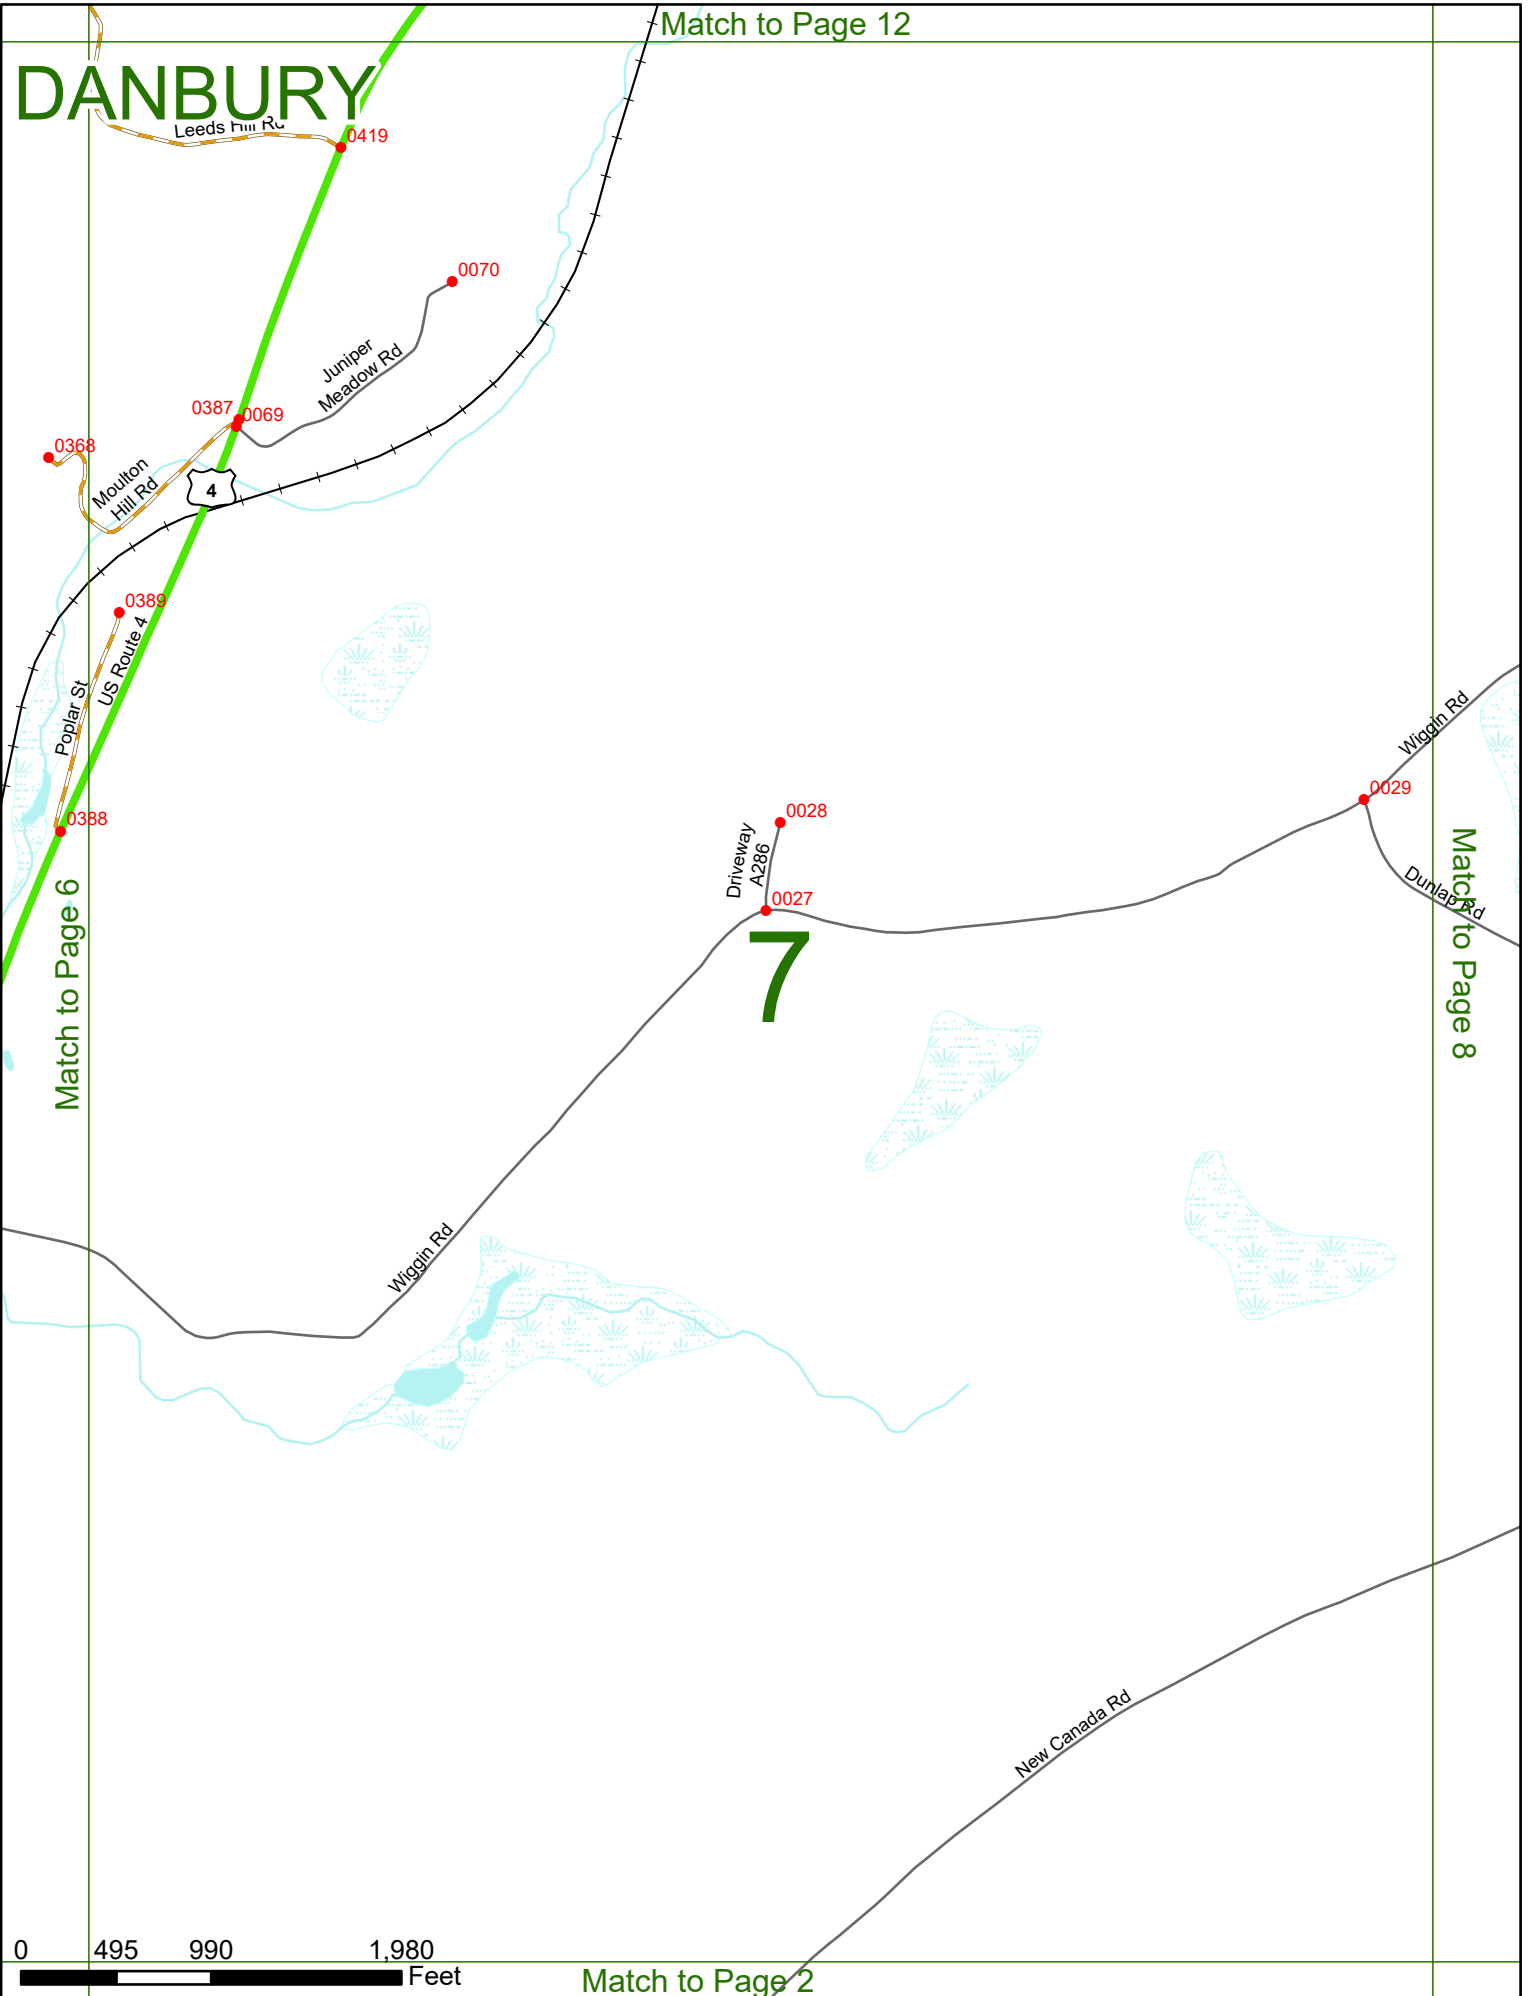

DANBURY

Match to Page 12

Match to Page 2