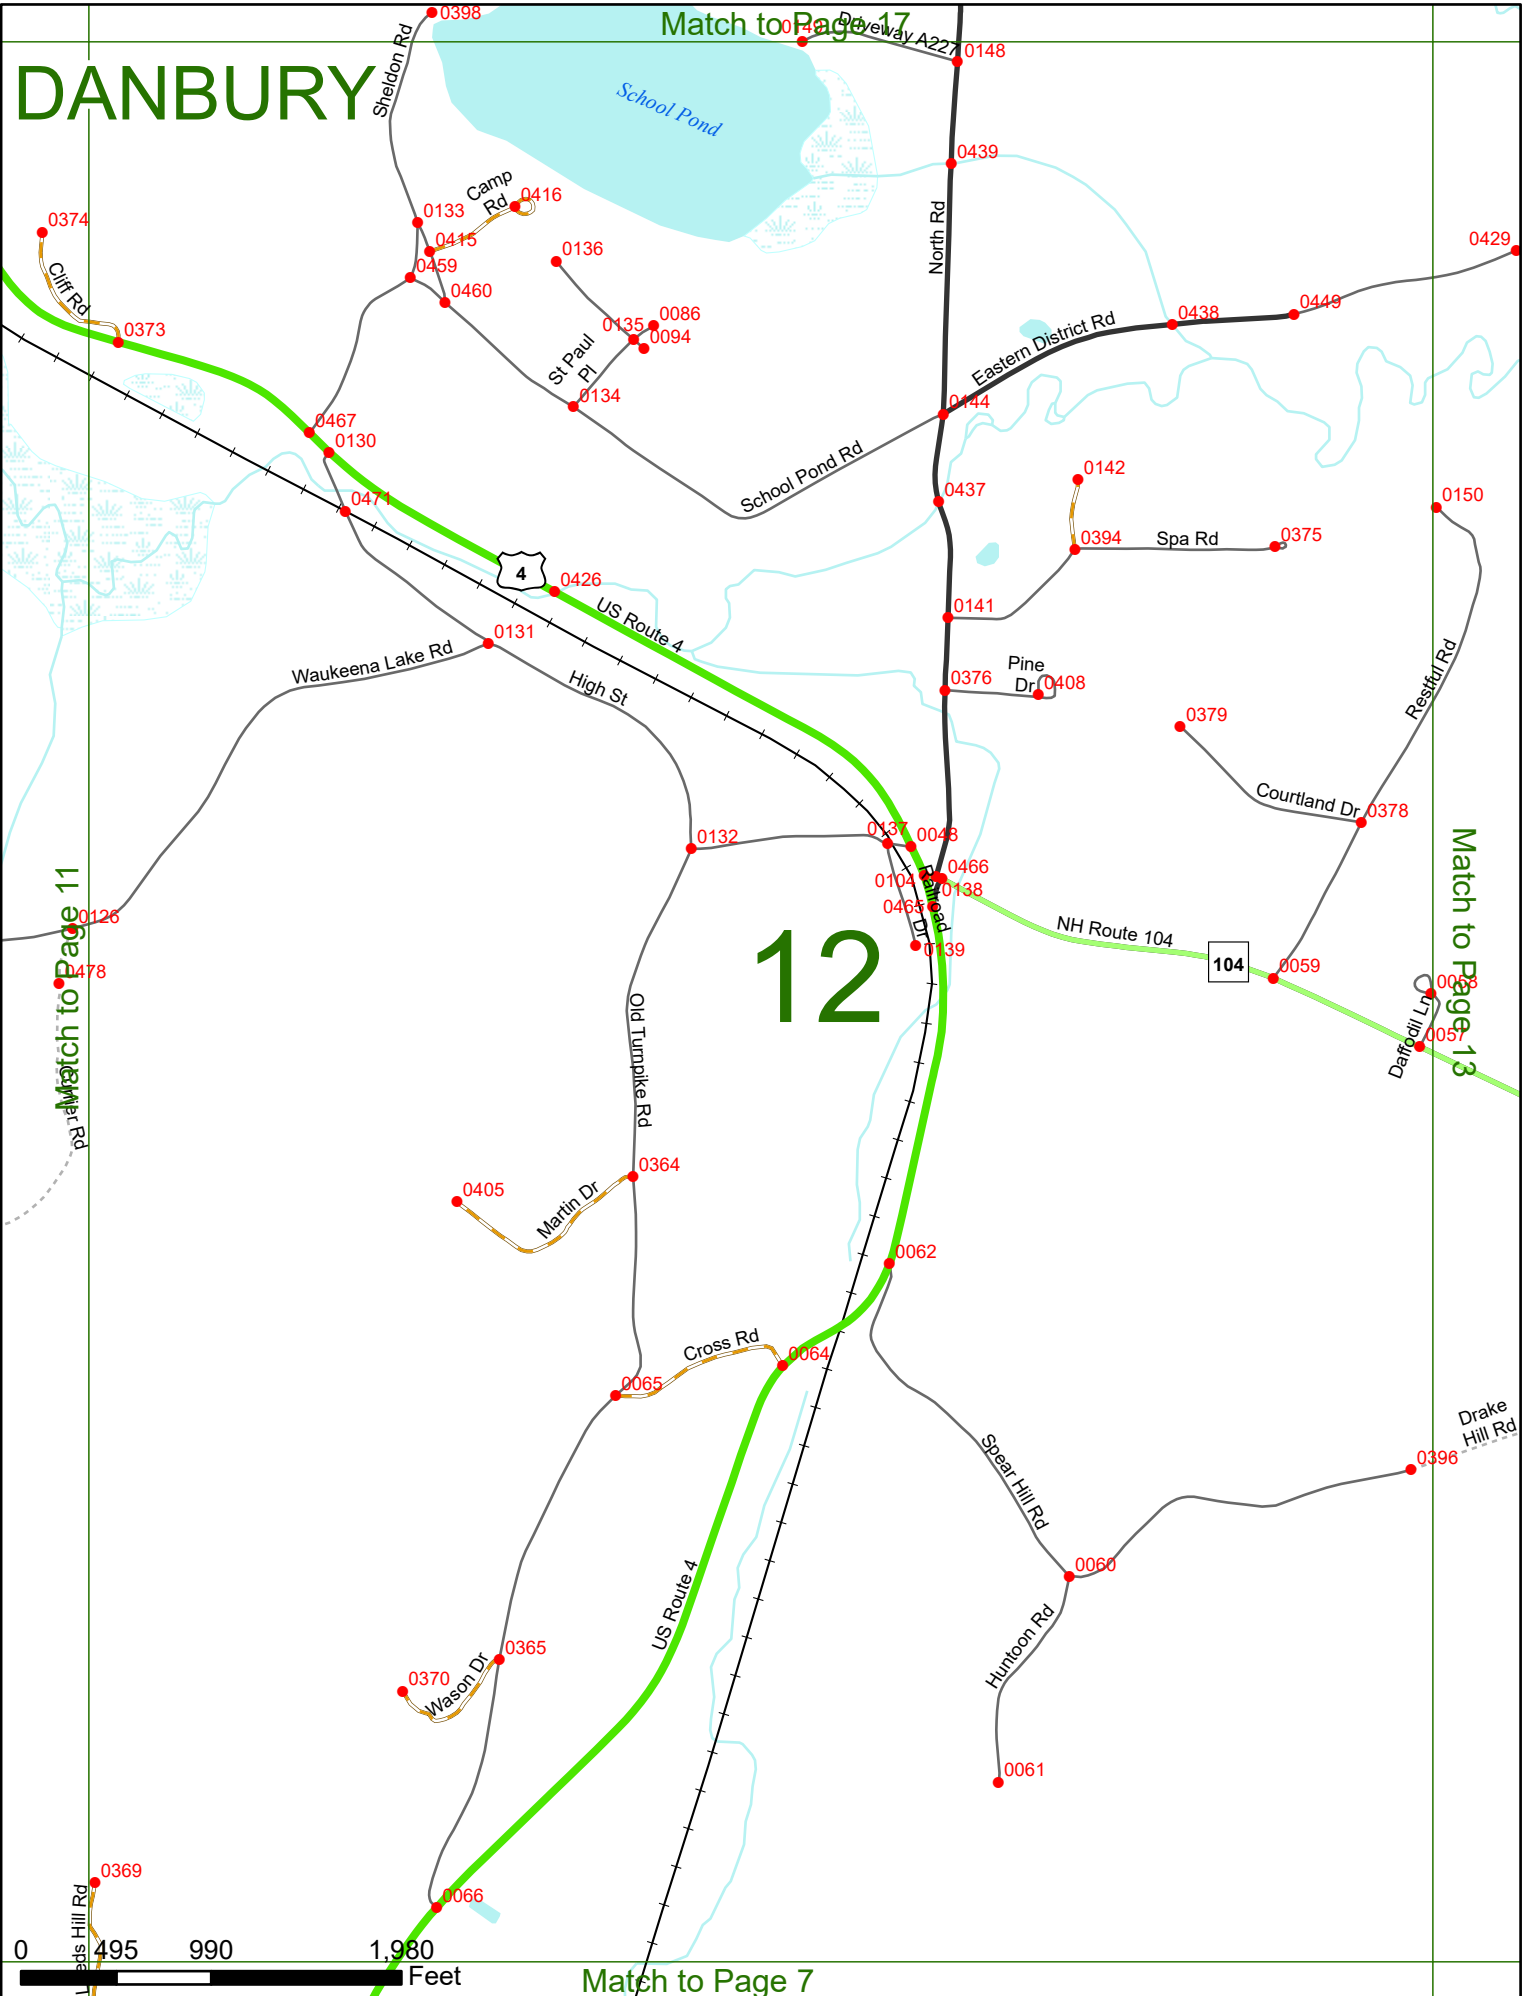

DANBURY

Match to Page 17

12

Match to Page 13

Match to Page 11

Match to Page 7