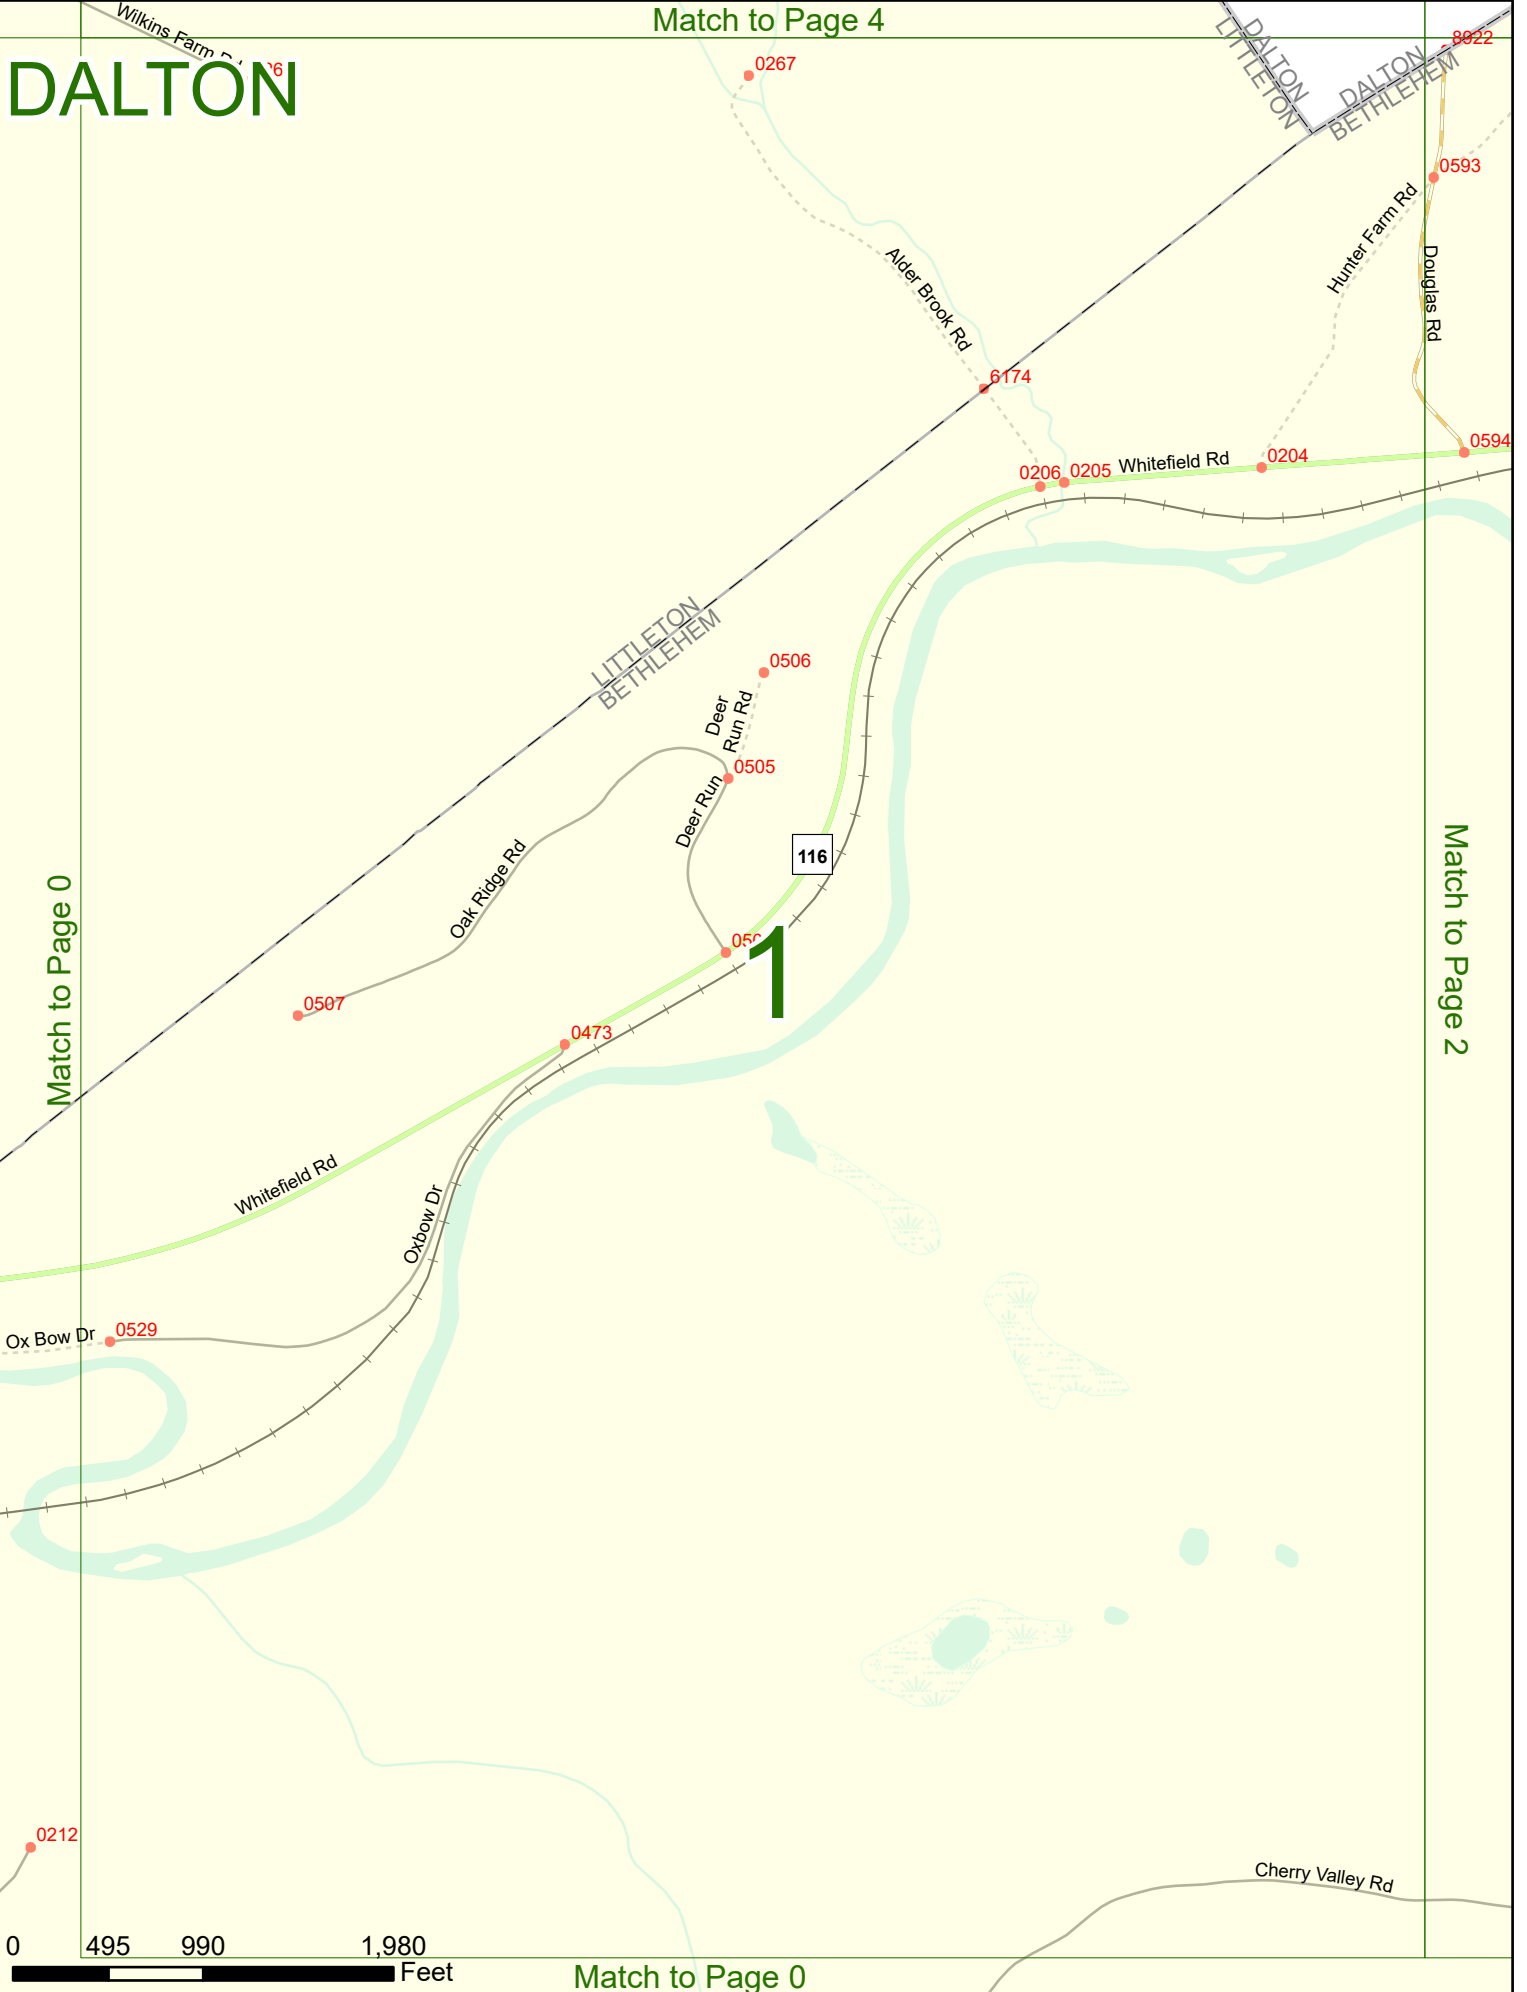

DALTON

Match to Page 4

Match to Page 0

Match to Page 2

Match to Page 0