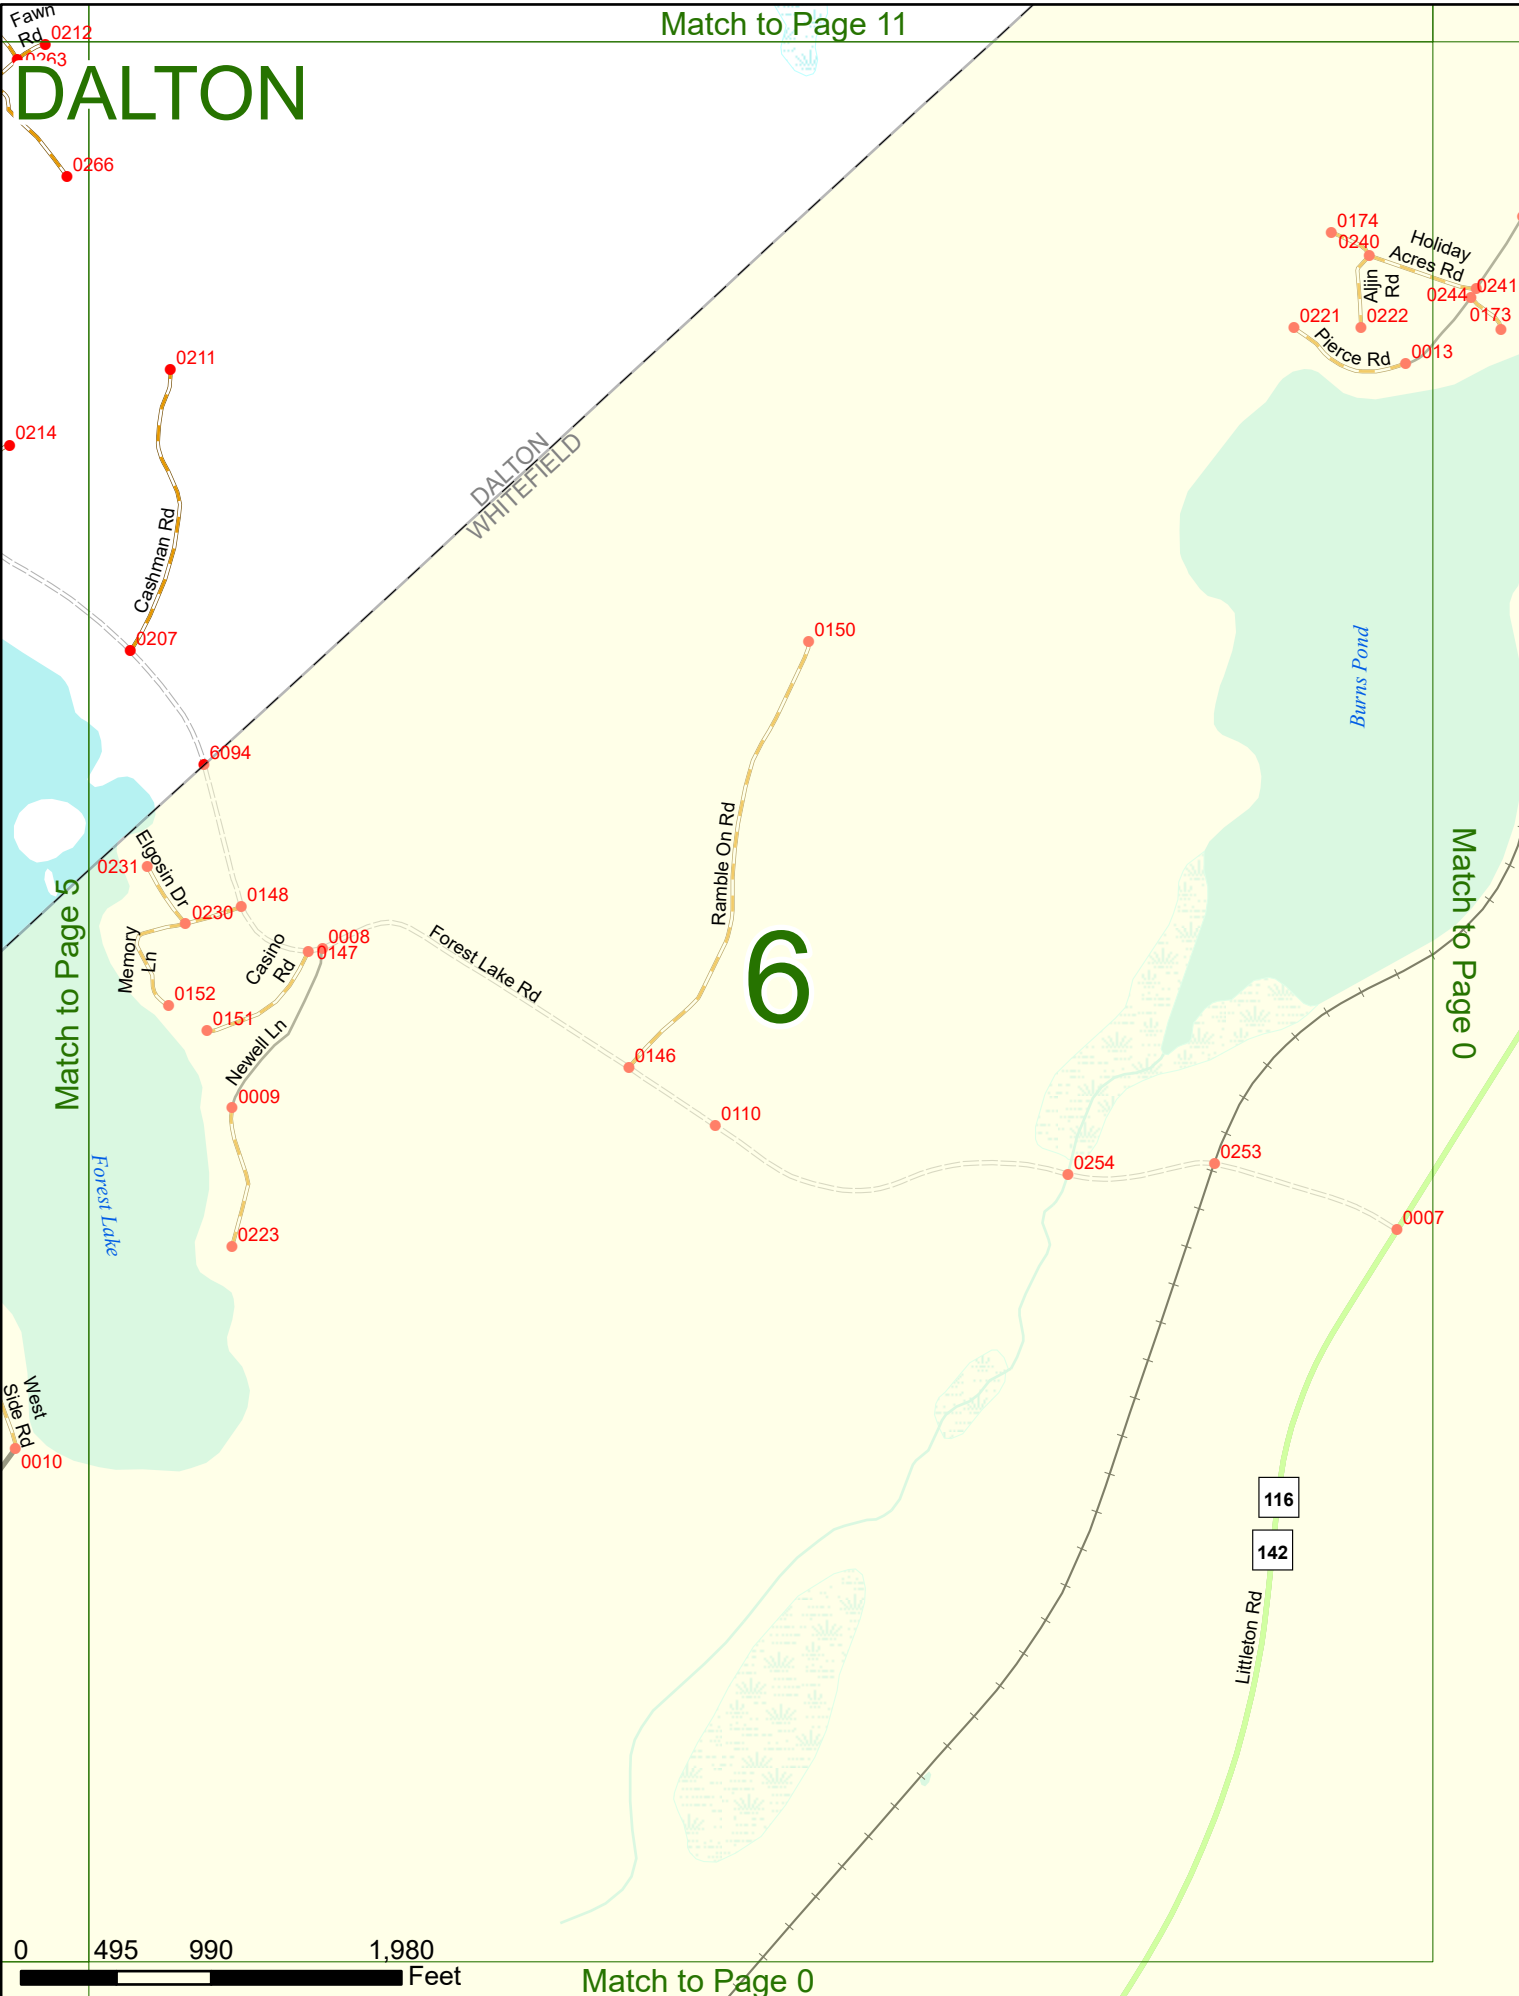

Match to Page 11

DALTON

DALTON
WHITEFIELD

6

Match to Page 0

Match to Page 5

Match to Page 0