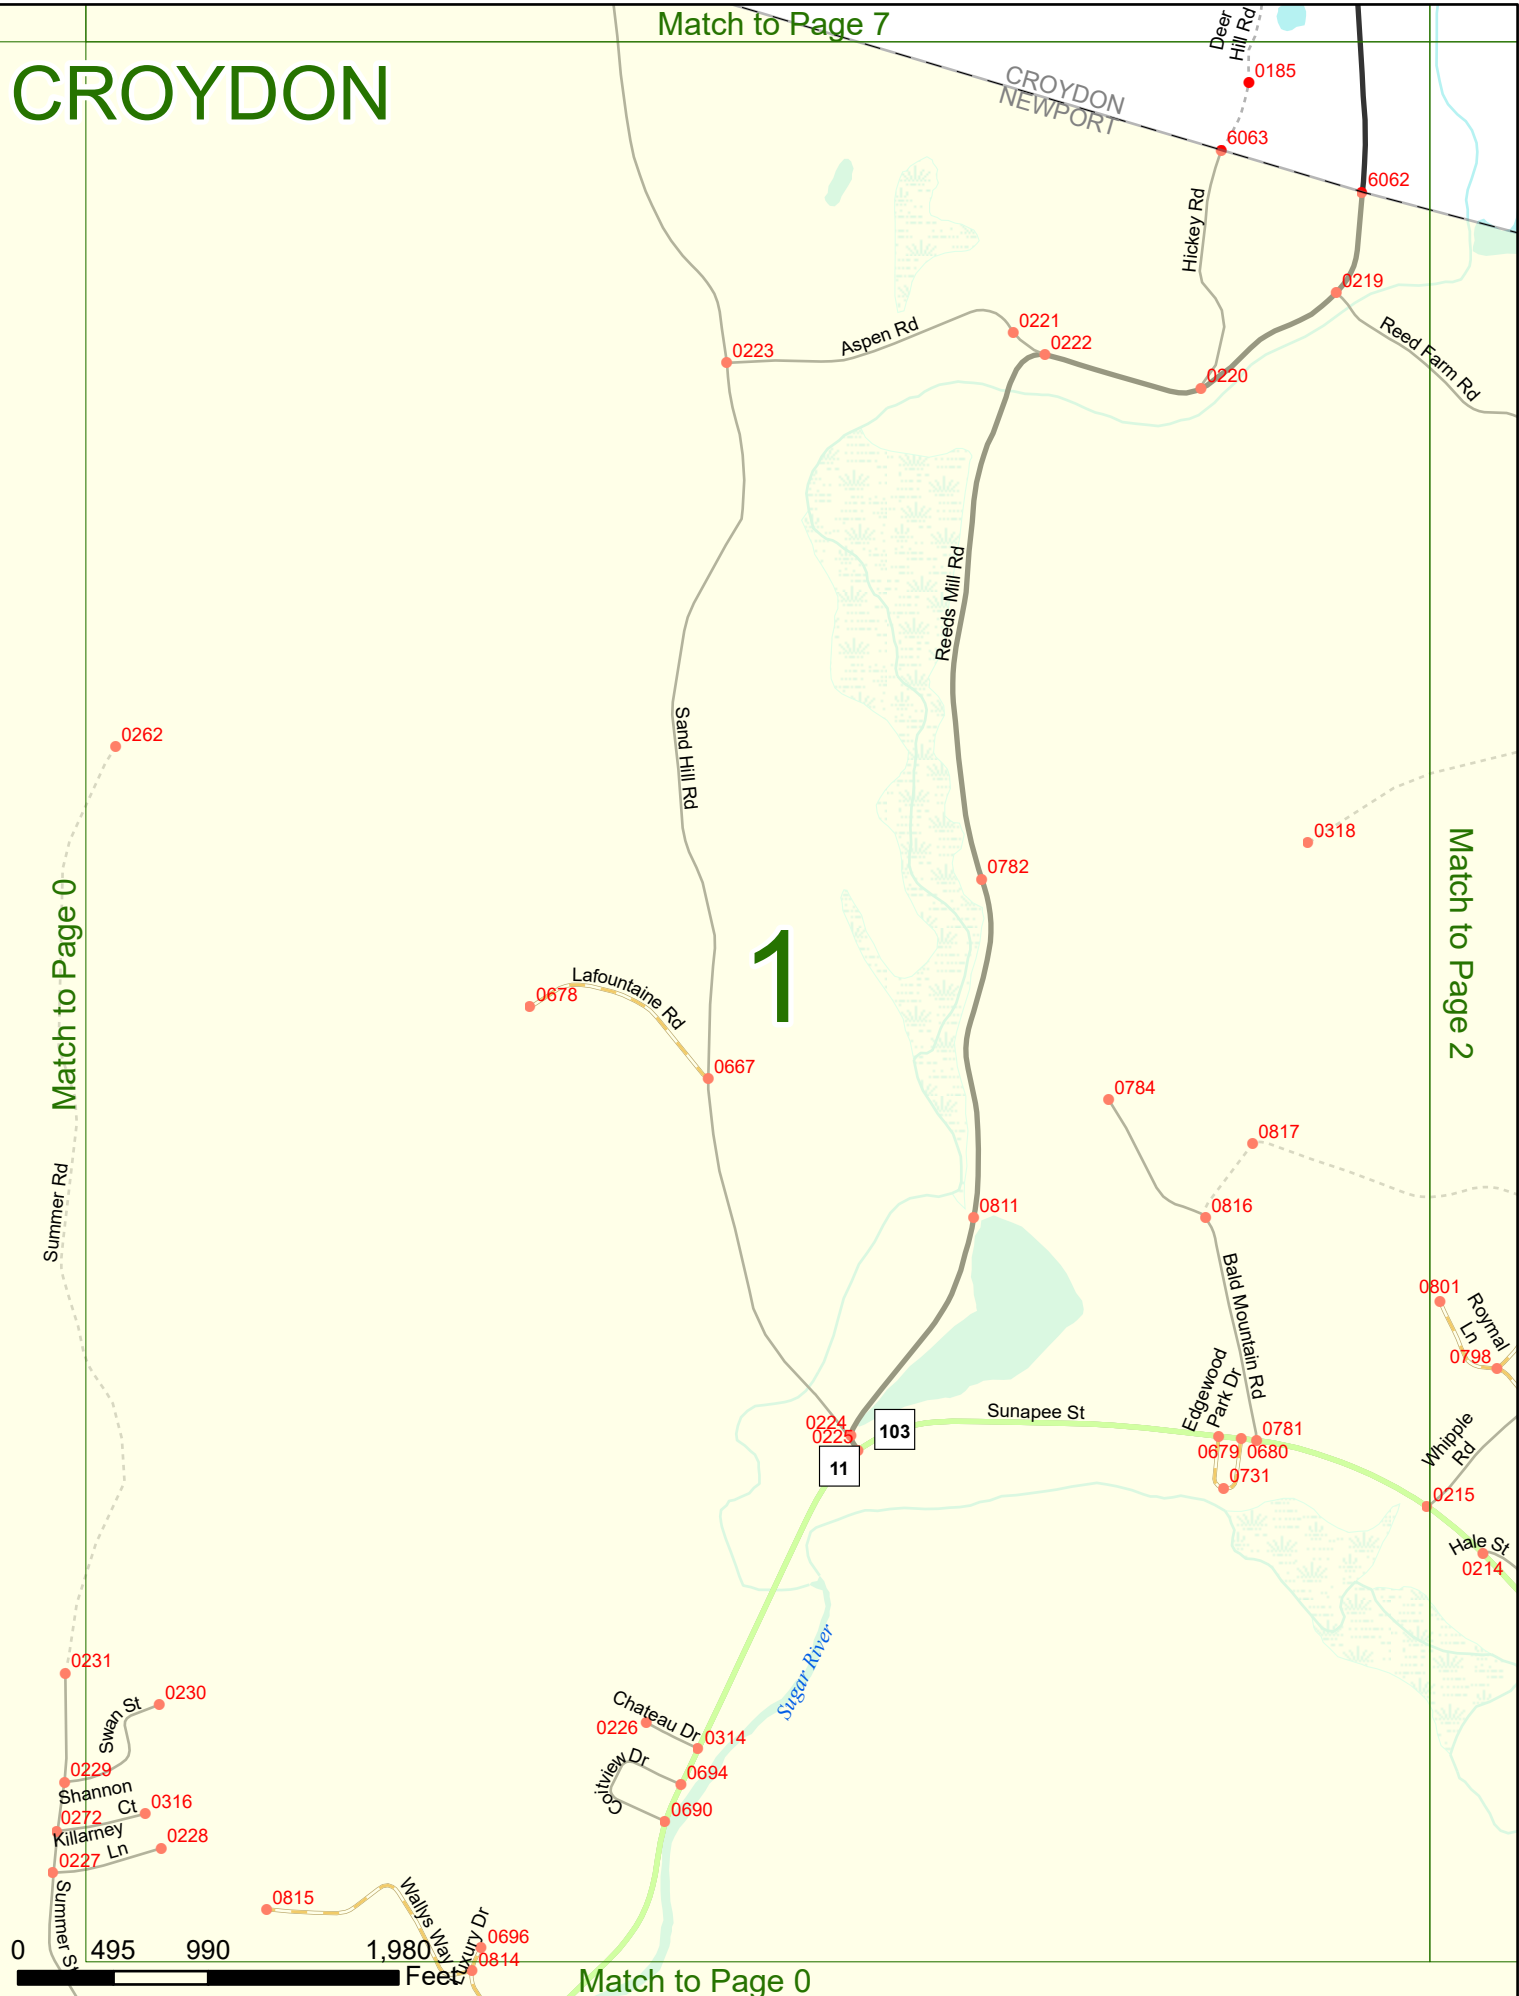

CROYDON

Match to Page 7

CROYDON
NEWPORT

Match to Page 0

Match to Page 2

1

Match to Page 0