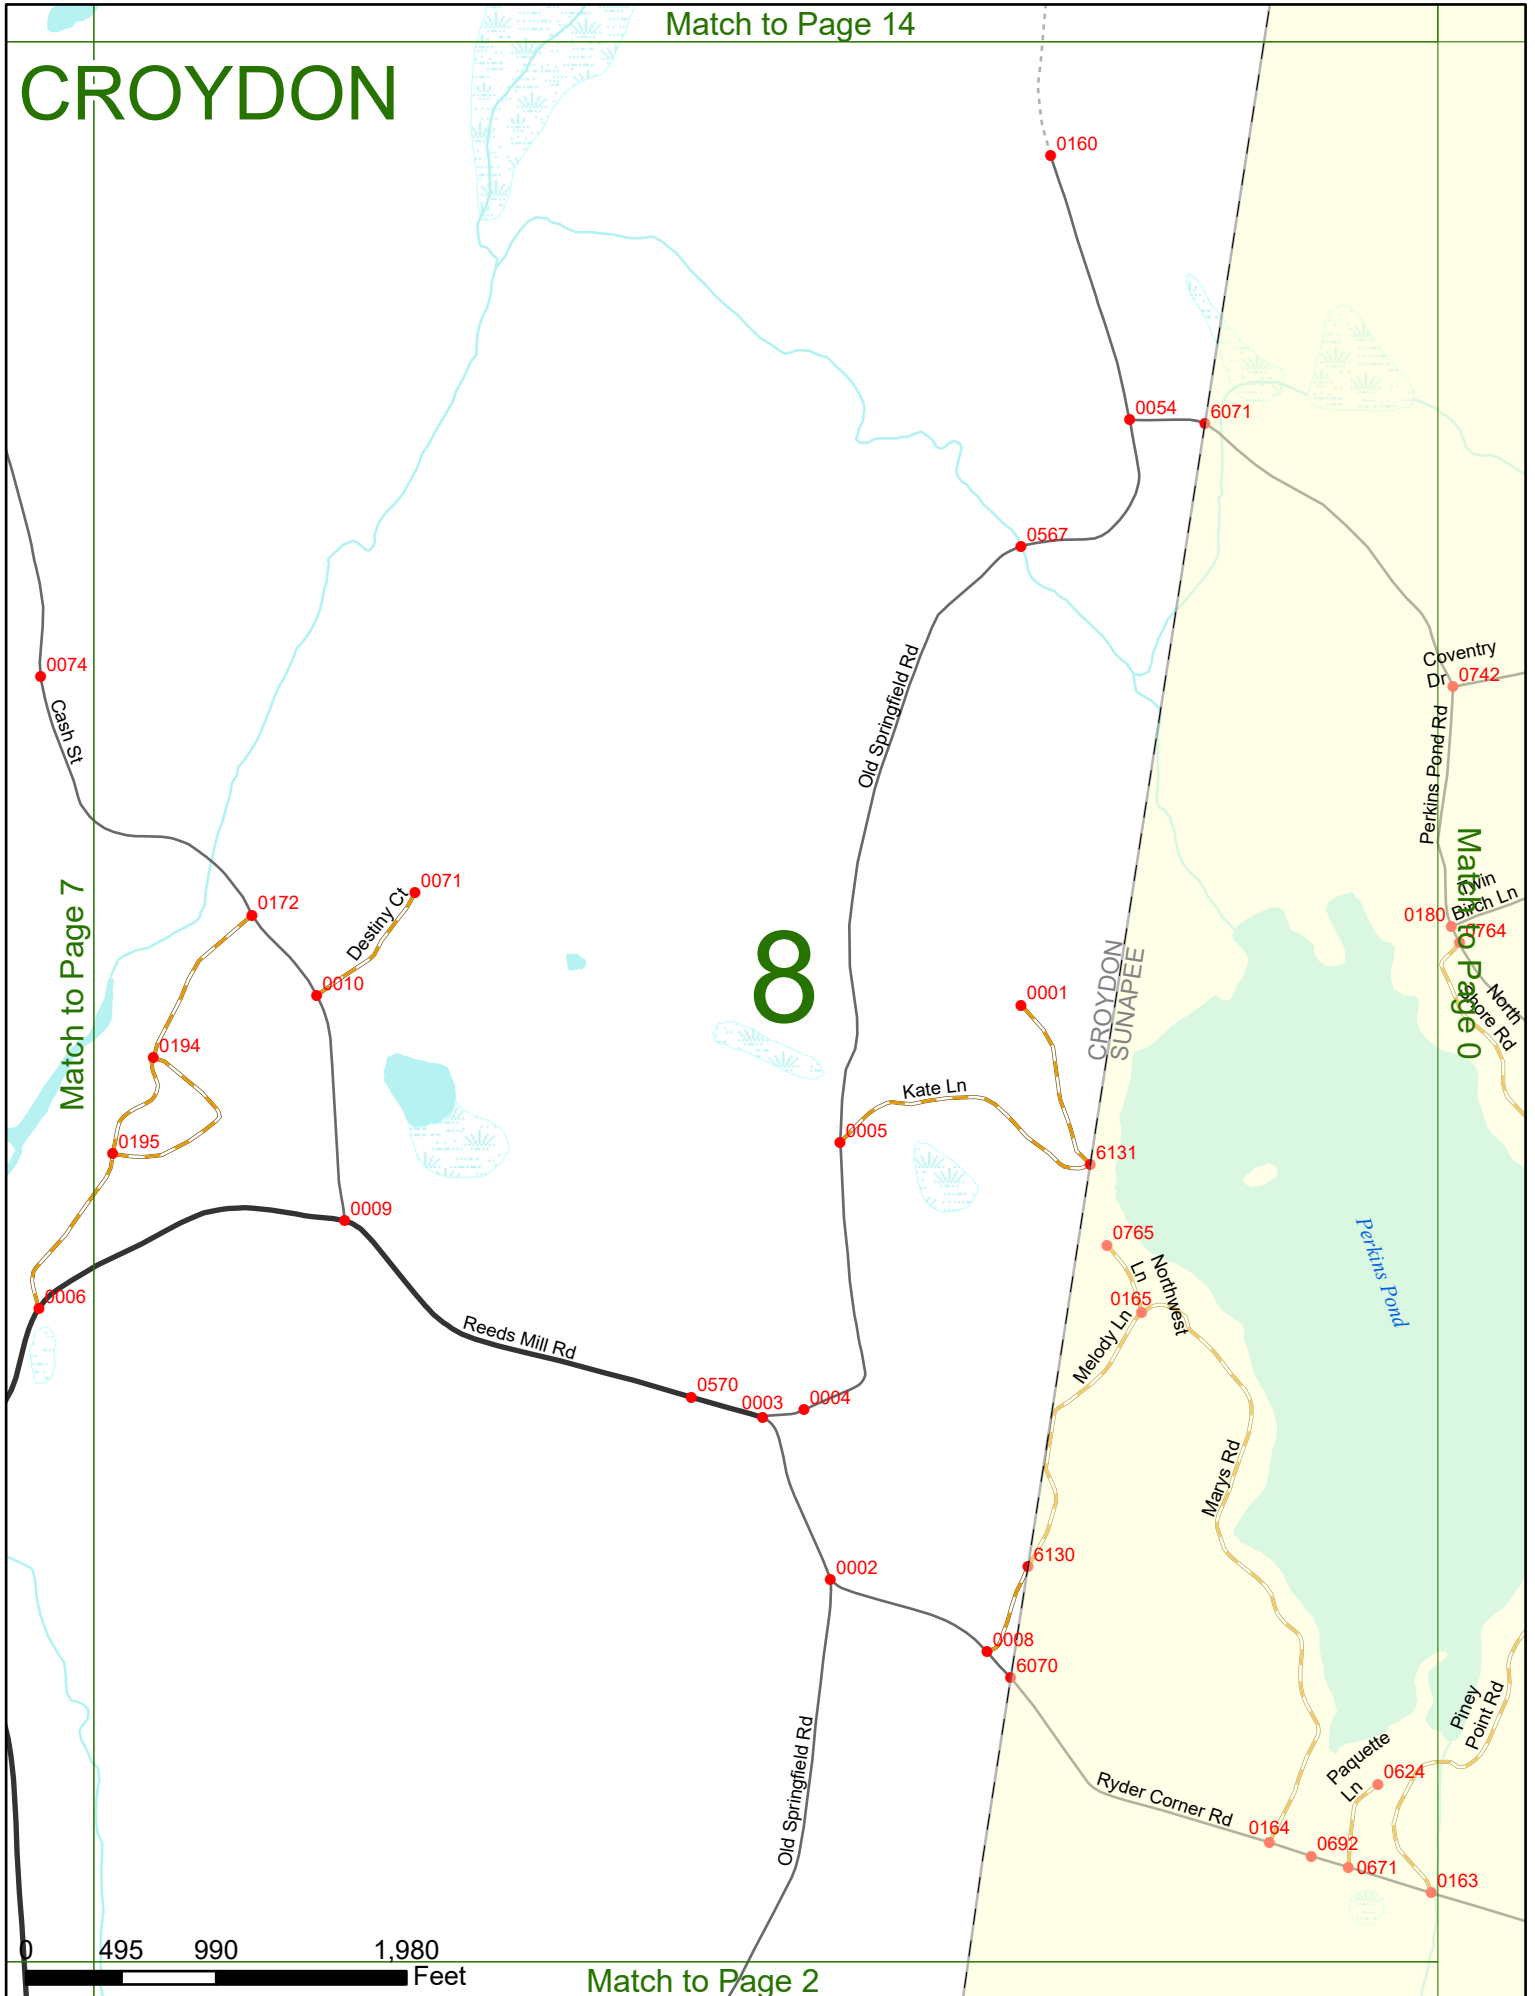

CROYDON

8

Match to Page 7

Match to Page 0