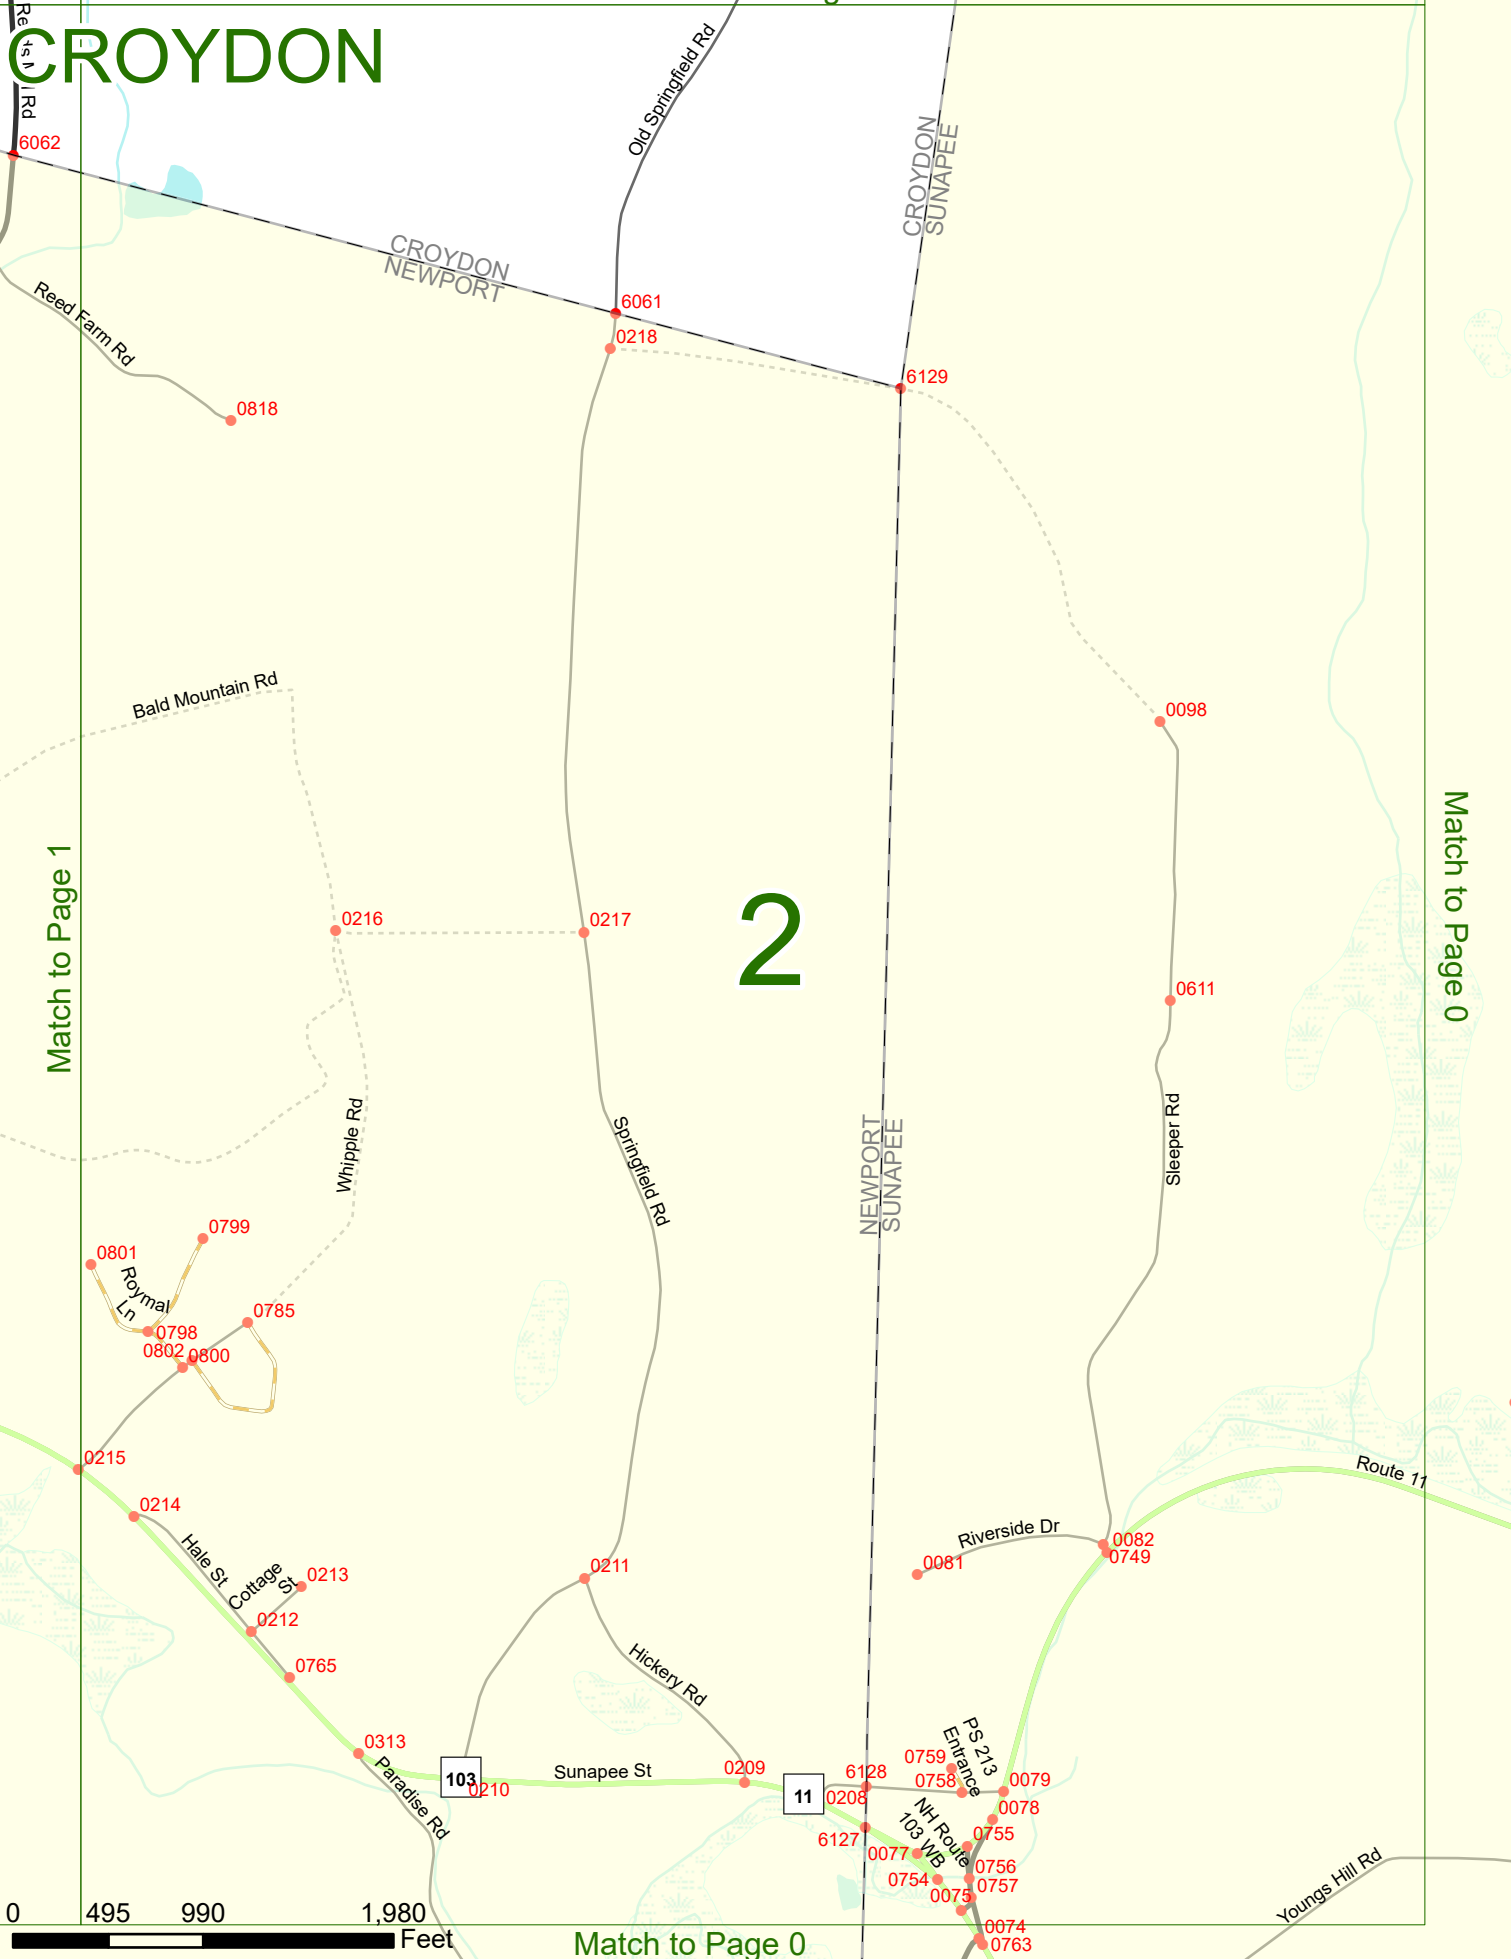

Match to Page 8

CROYDON

Match to Page 1

2

Match to Page 0

Match to Page 0