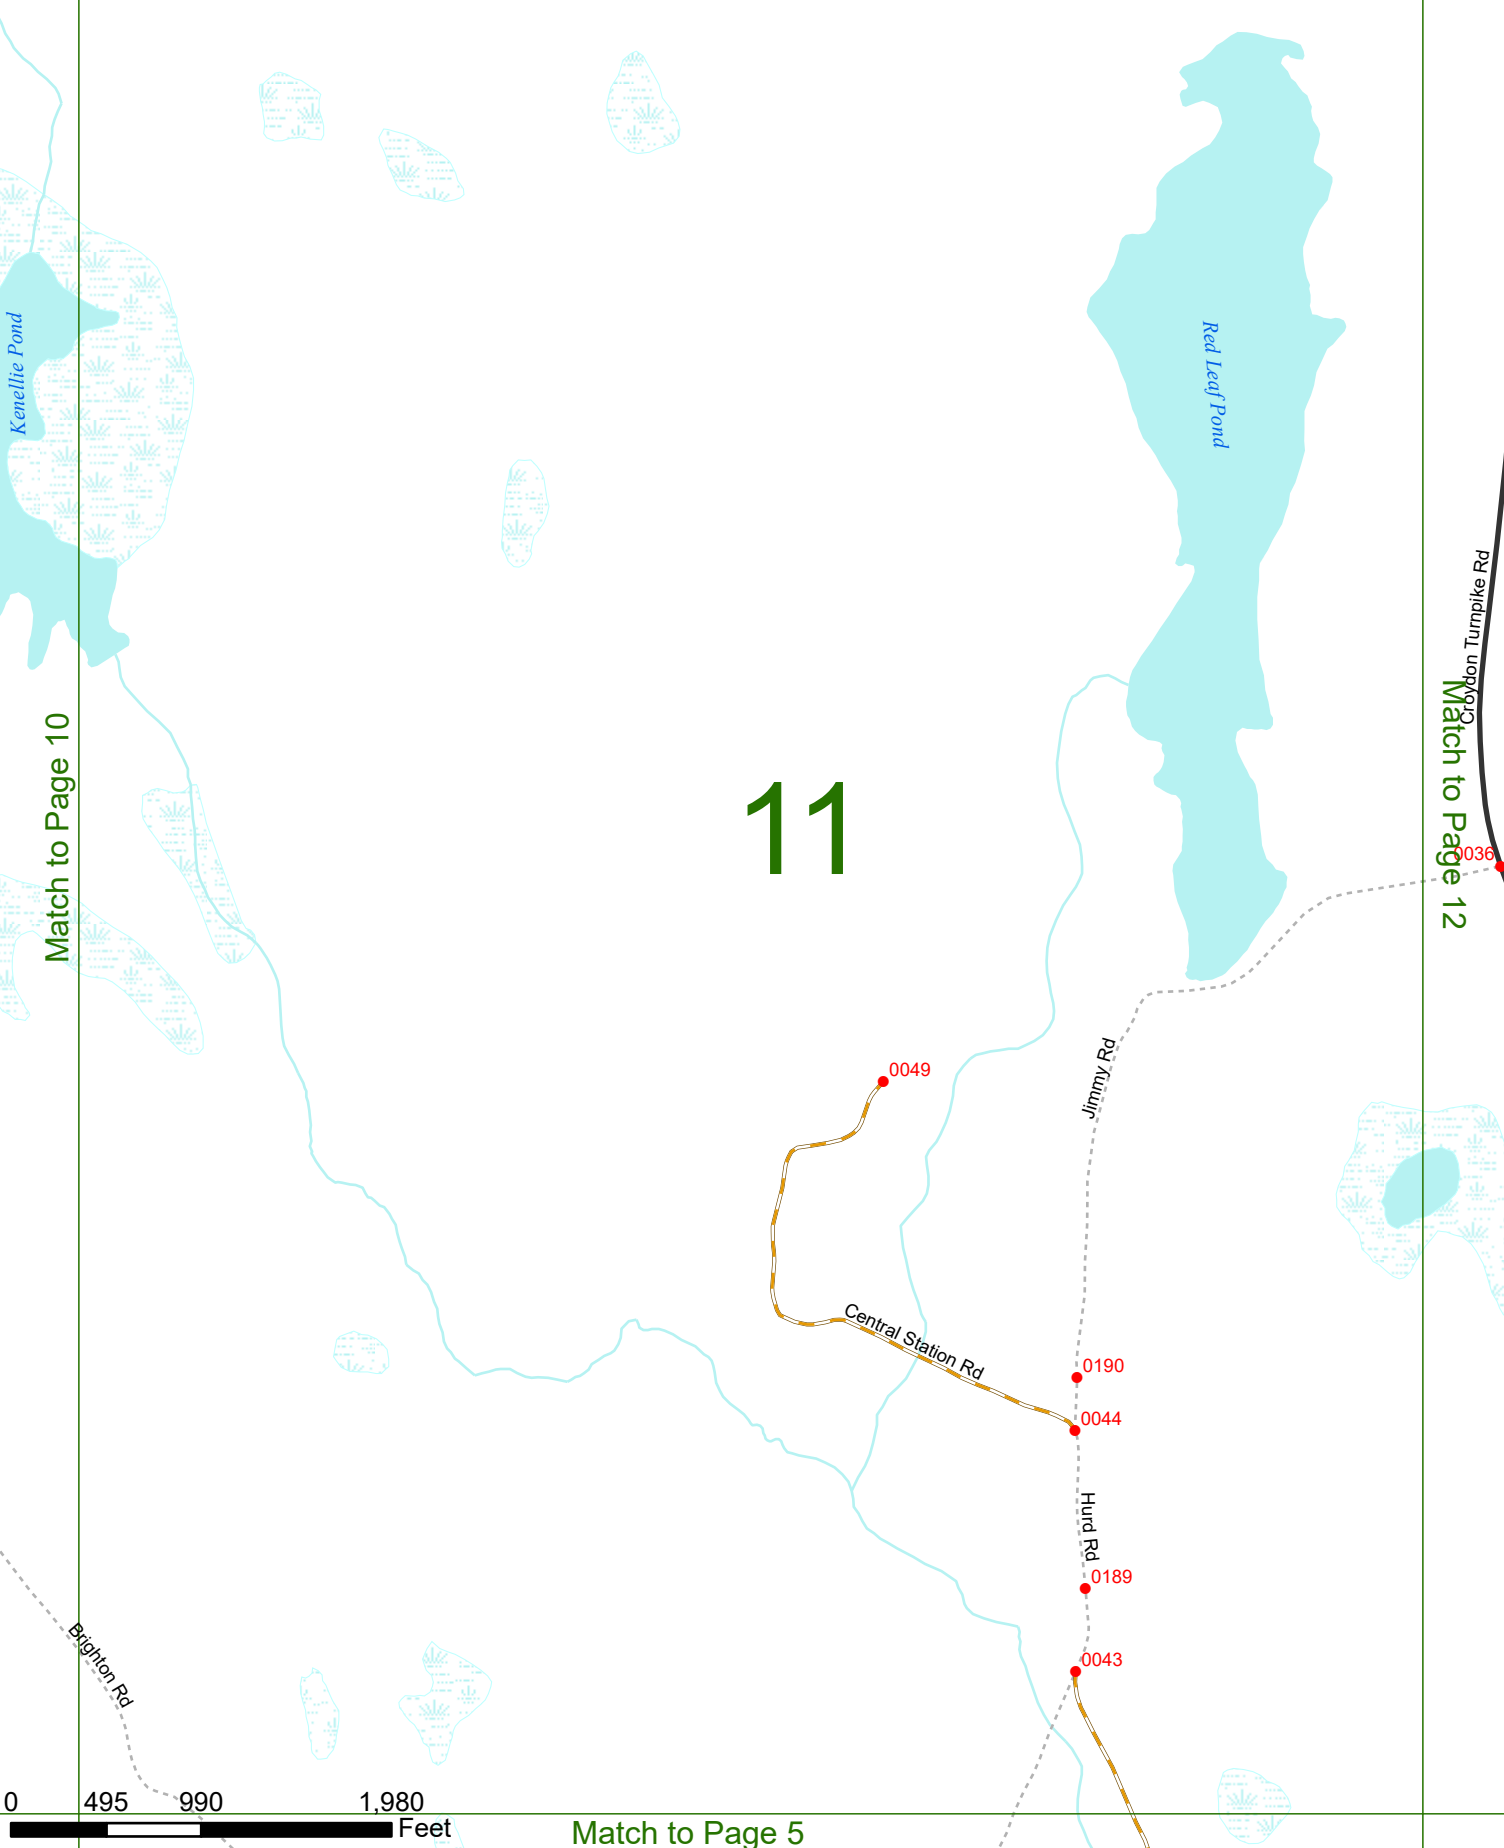

CROYDON

11

Match to Page 10

Match to Page 12

Croydon Turnpike Rd