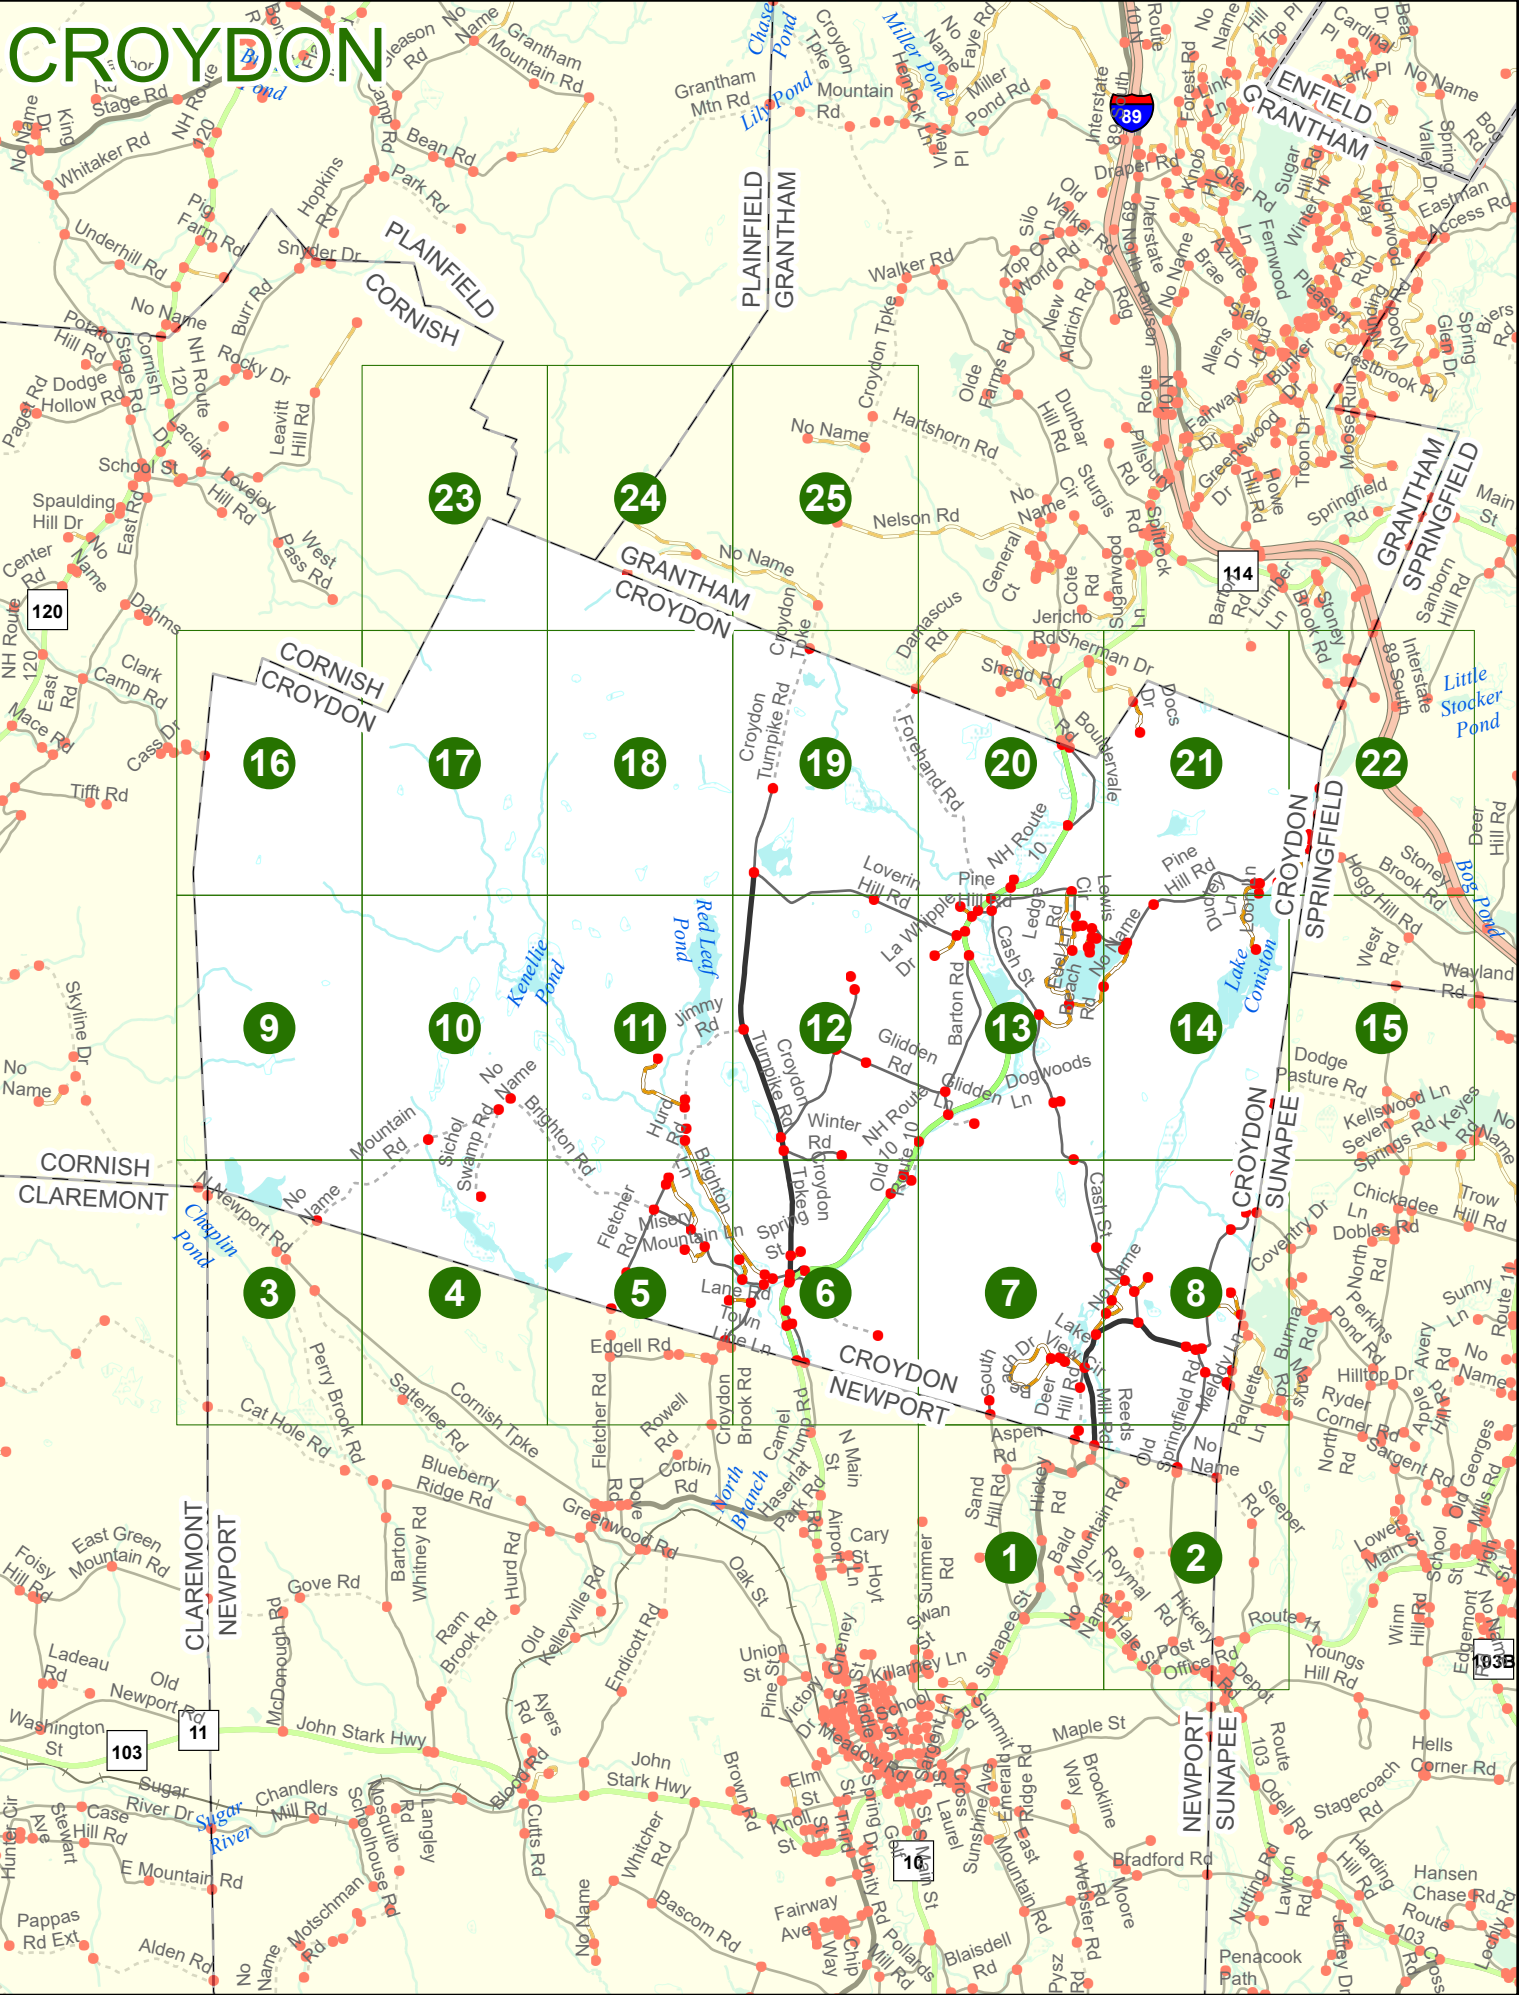

2023 Nodal Reference Bookmap

LEGEND

NHDOT will accept crash locations based on the State of NH Uniform Police Traffic Accident Report.

Crash occurred on:

Option 1 Street Address
 123 Main Street

Option 2 Route No and/or Distance from NESW Intesecting Road, Bridge,
 Street name Intersecting Street Town/County line
 Main Street 500 E Oak Street

Option 3 First Node Distance from First Node Second Node
 515 212 632

Option 4 Route No and/or Mile Marker on Interstate Only NESW Mile (Marker)
 Street name
 189S 700 feet S 36.8

Option 3 – Example

Street Name Loudon Road
First Node 803
Distance from First Node 318 Ft
Second Node 813

CROYDON

CROYDON

Match to Page 7

CROYDON
NEWPORT

Match to Page 0

Match to Page 2

1

Match to Page 0