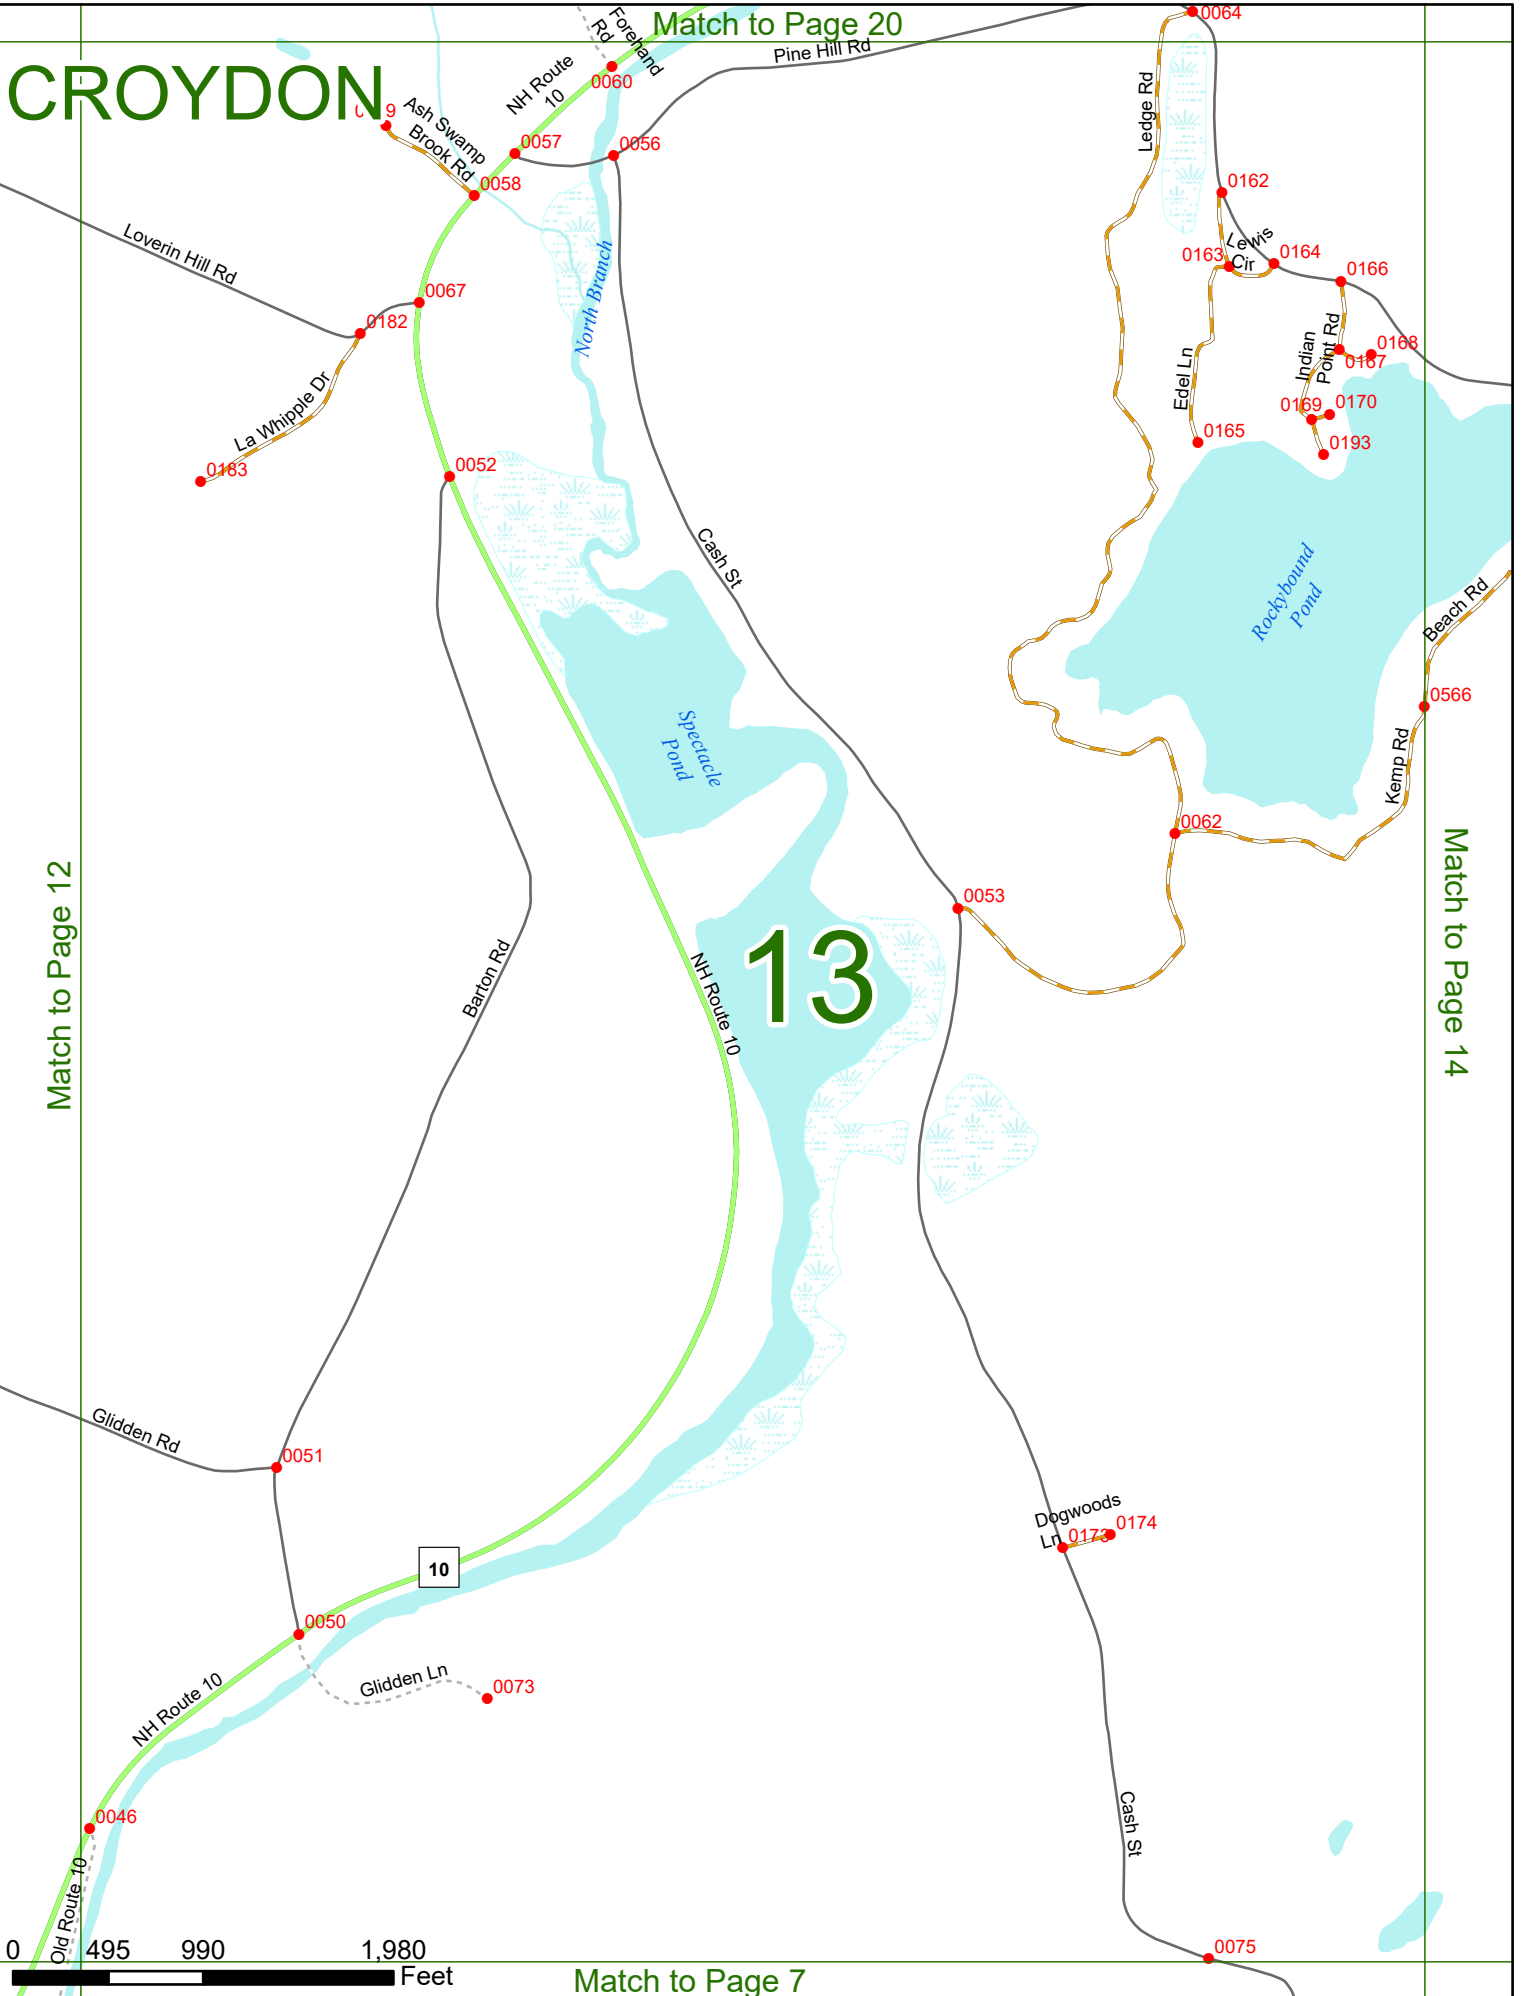

CROYDON

Match to Page 20

Match to Page 12

Match to Page 14

Match to Page 7

13