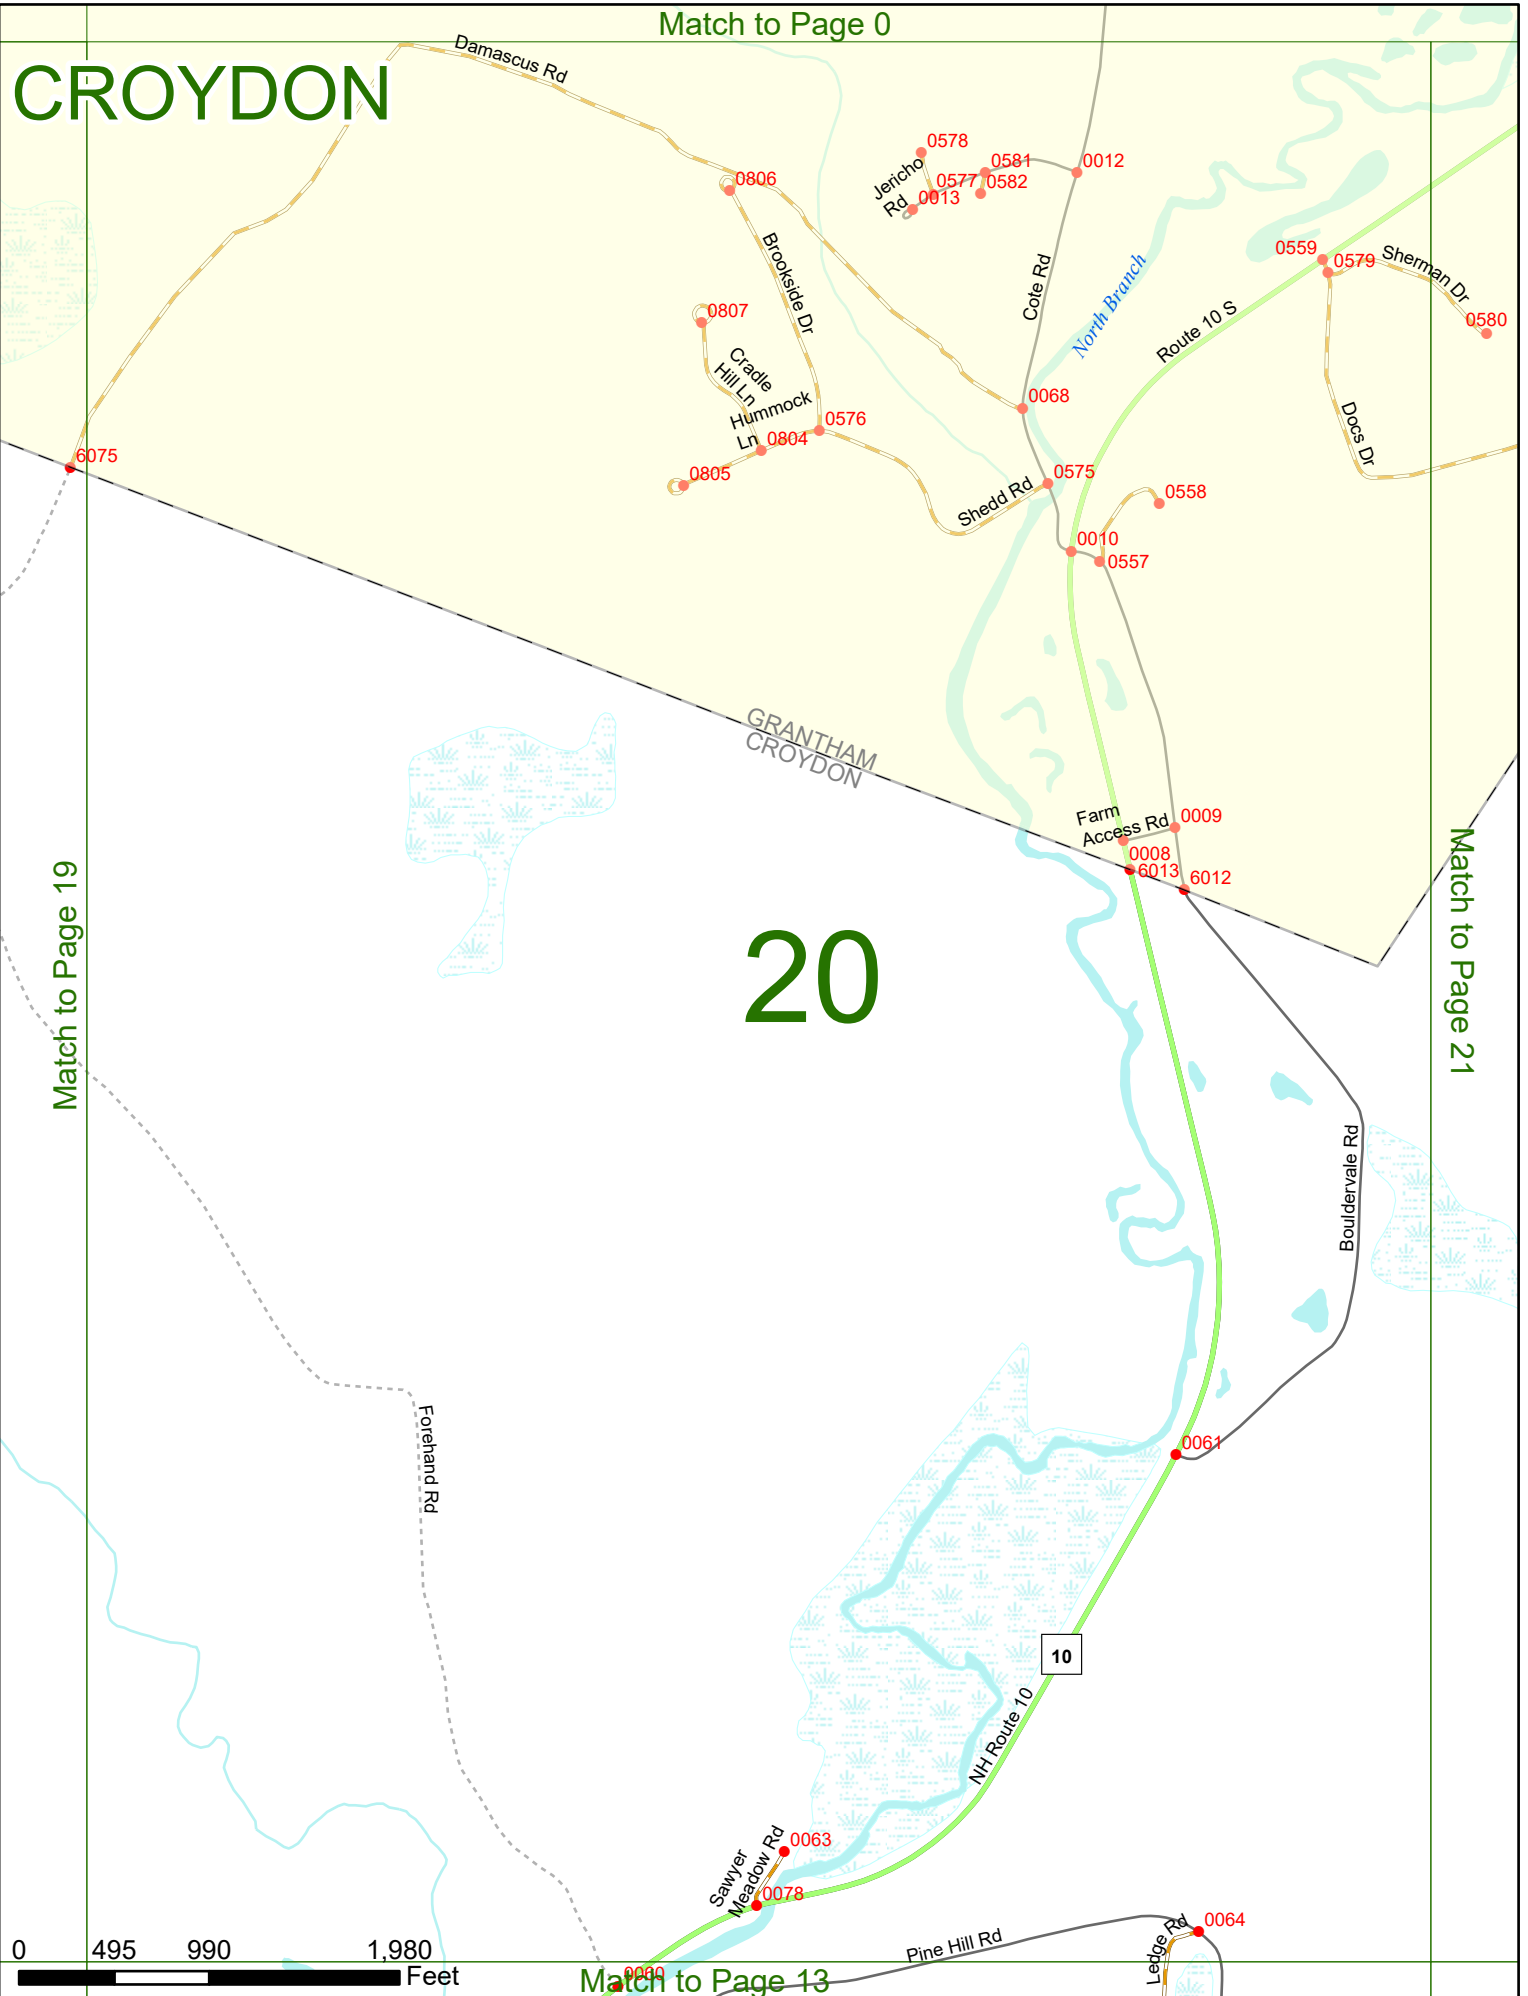

CROYDON

Match to Page 0

20

Match to Page 19

Match to Page 21

Match to Page 13