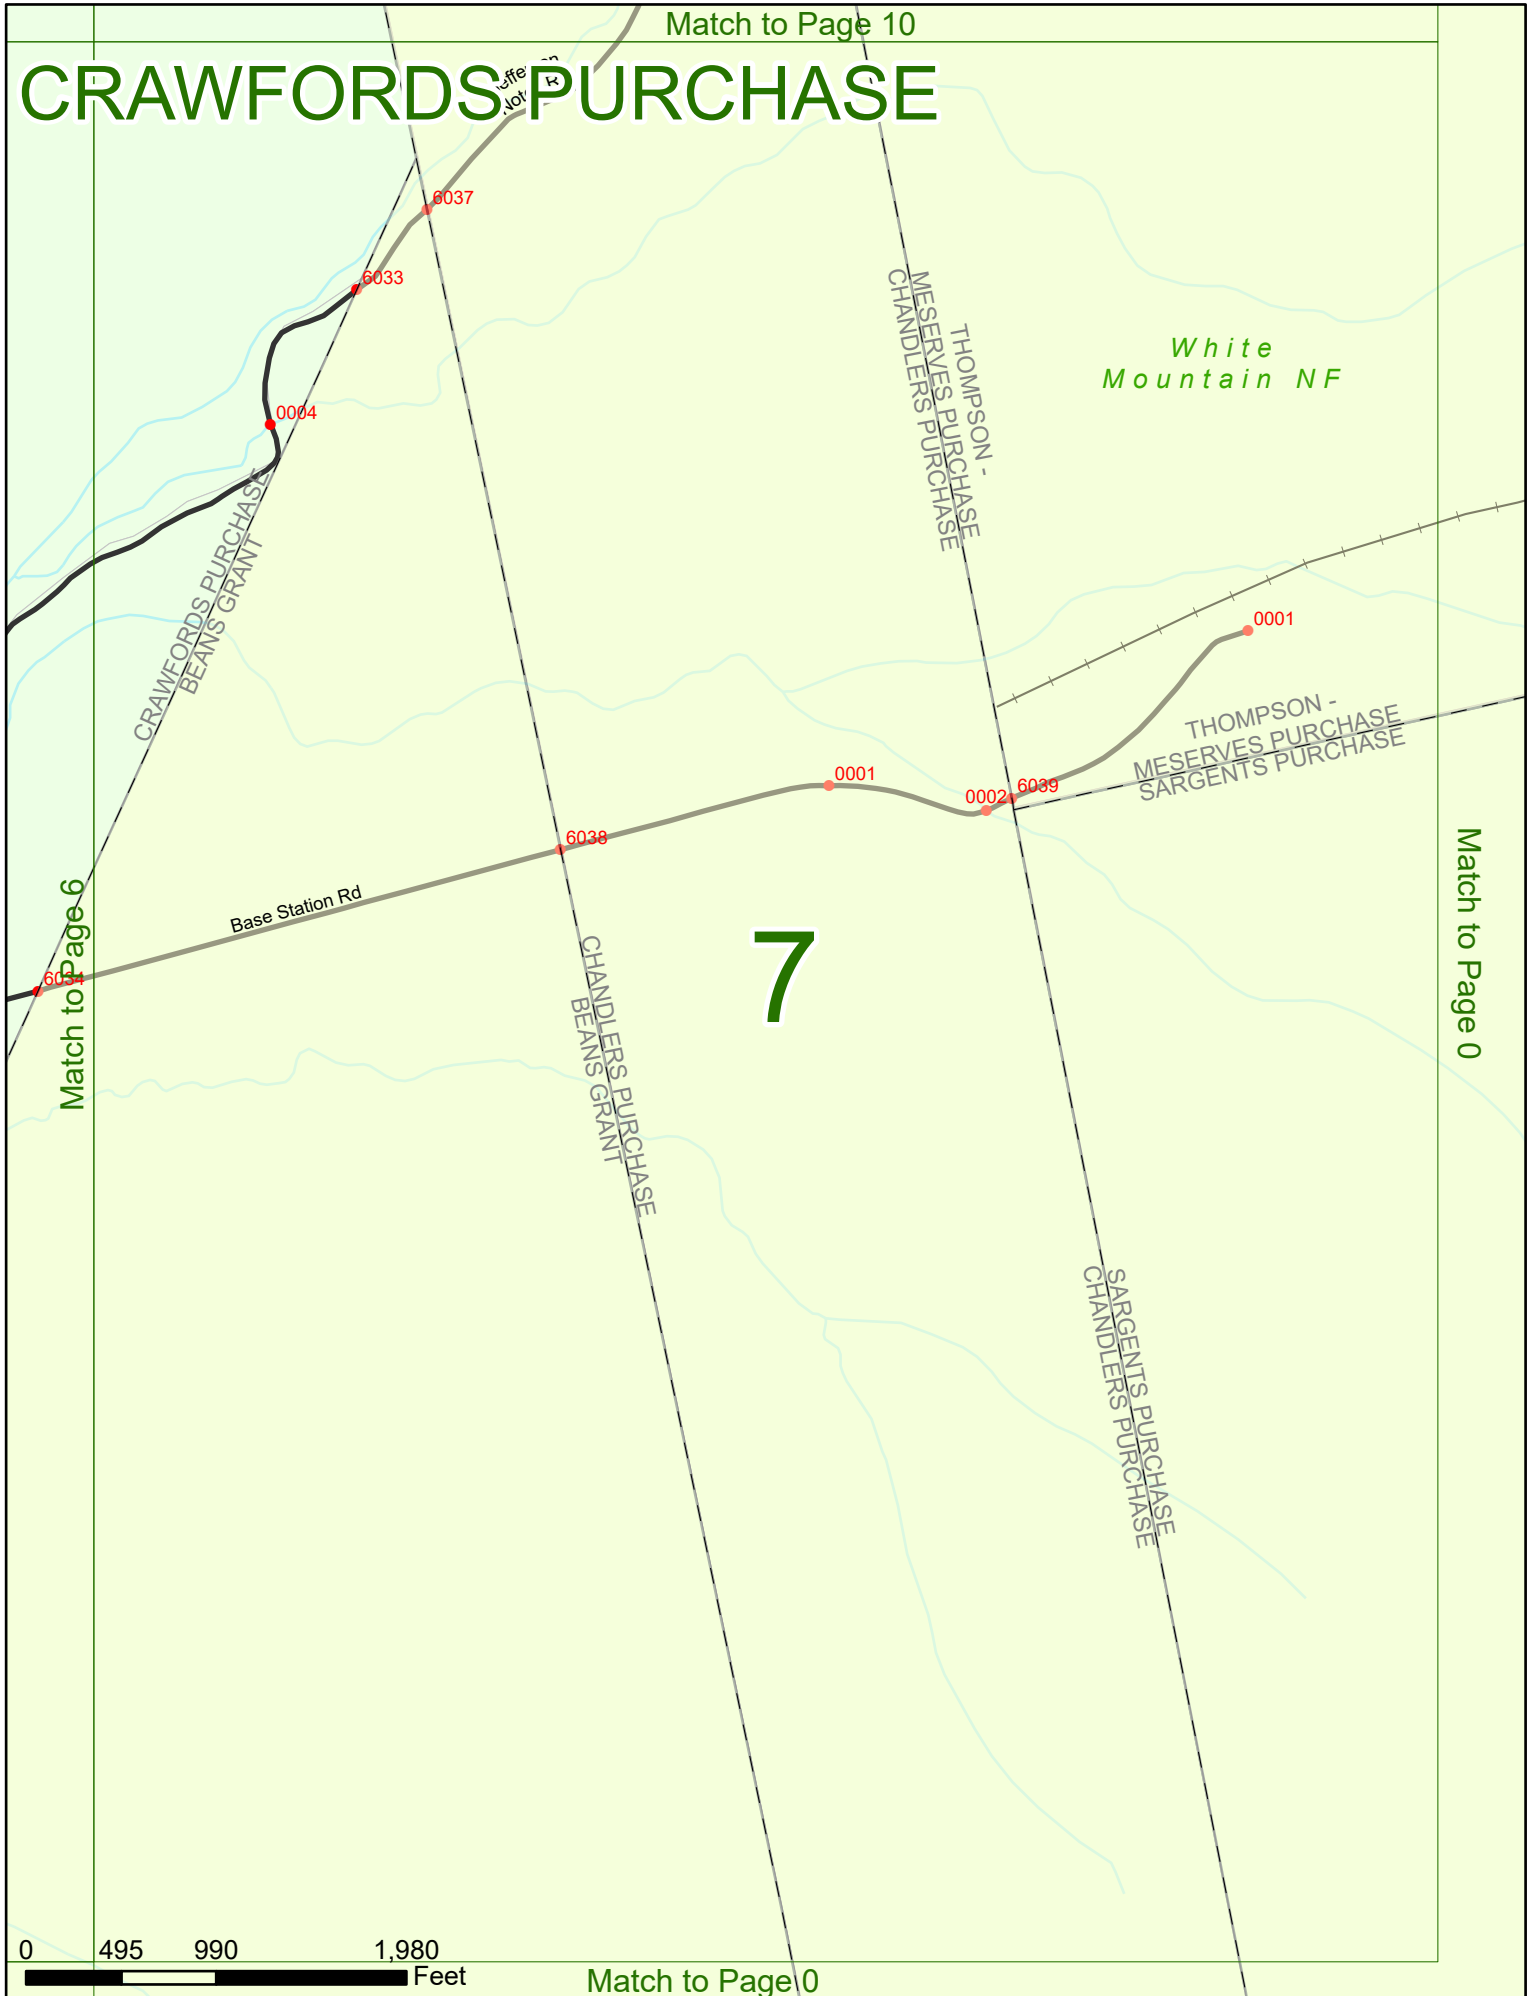

CRAWFORDS PURCHASE

White Mountain NF

Match to Page 6

Match to Page 0

7