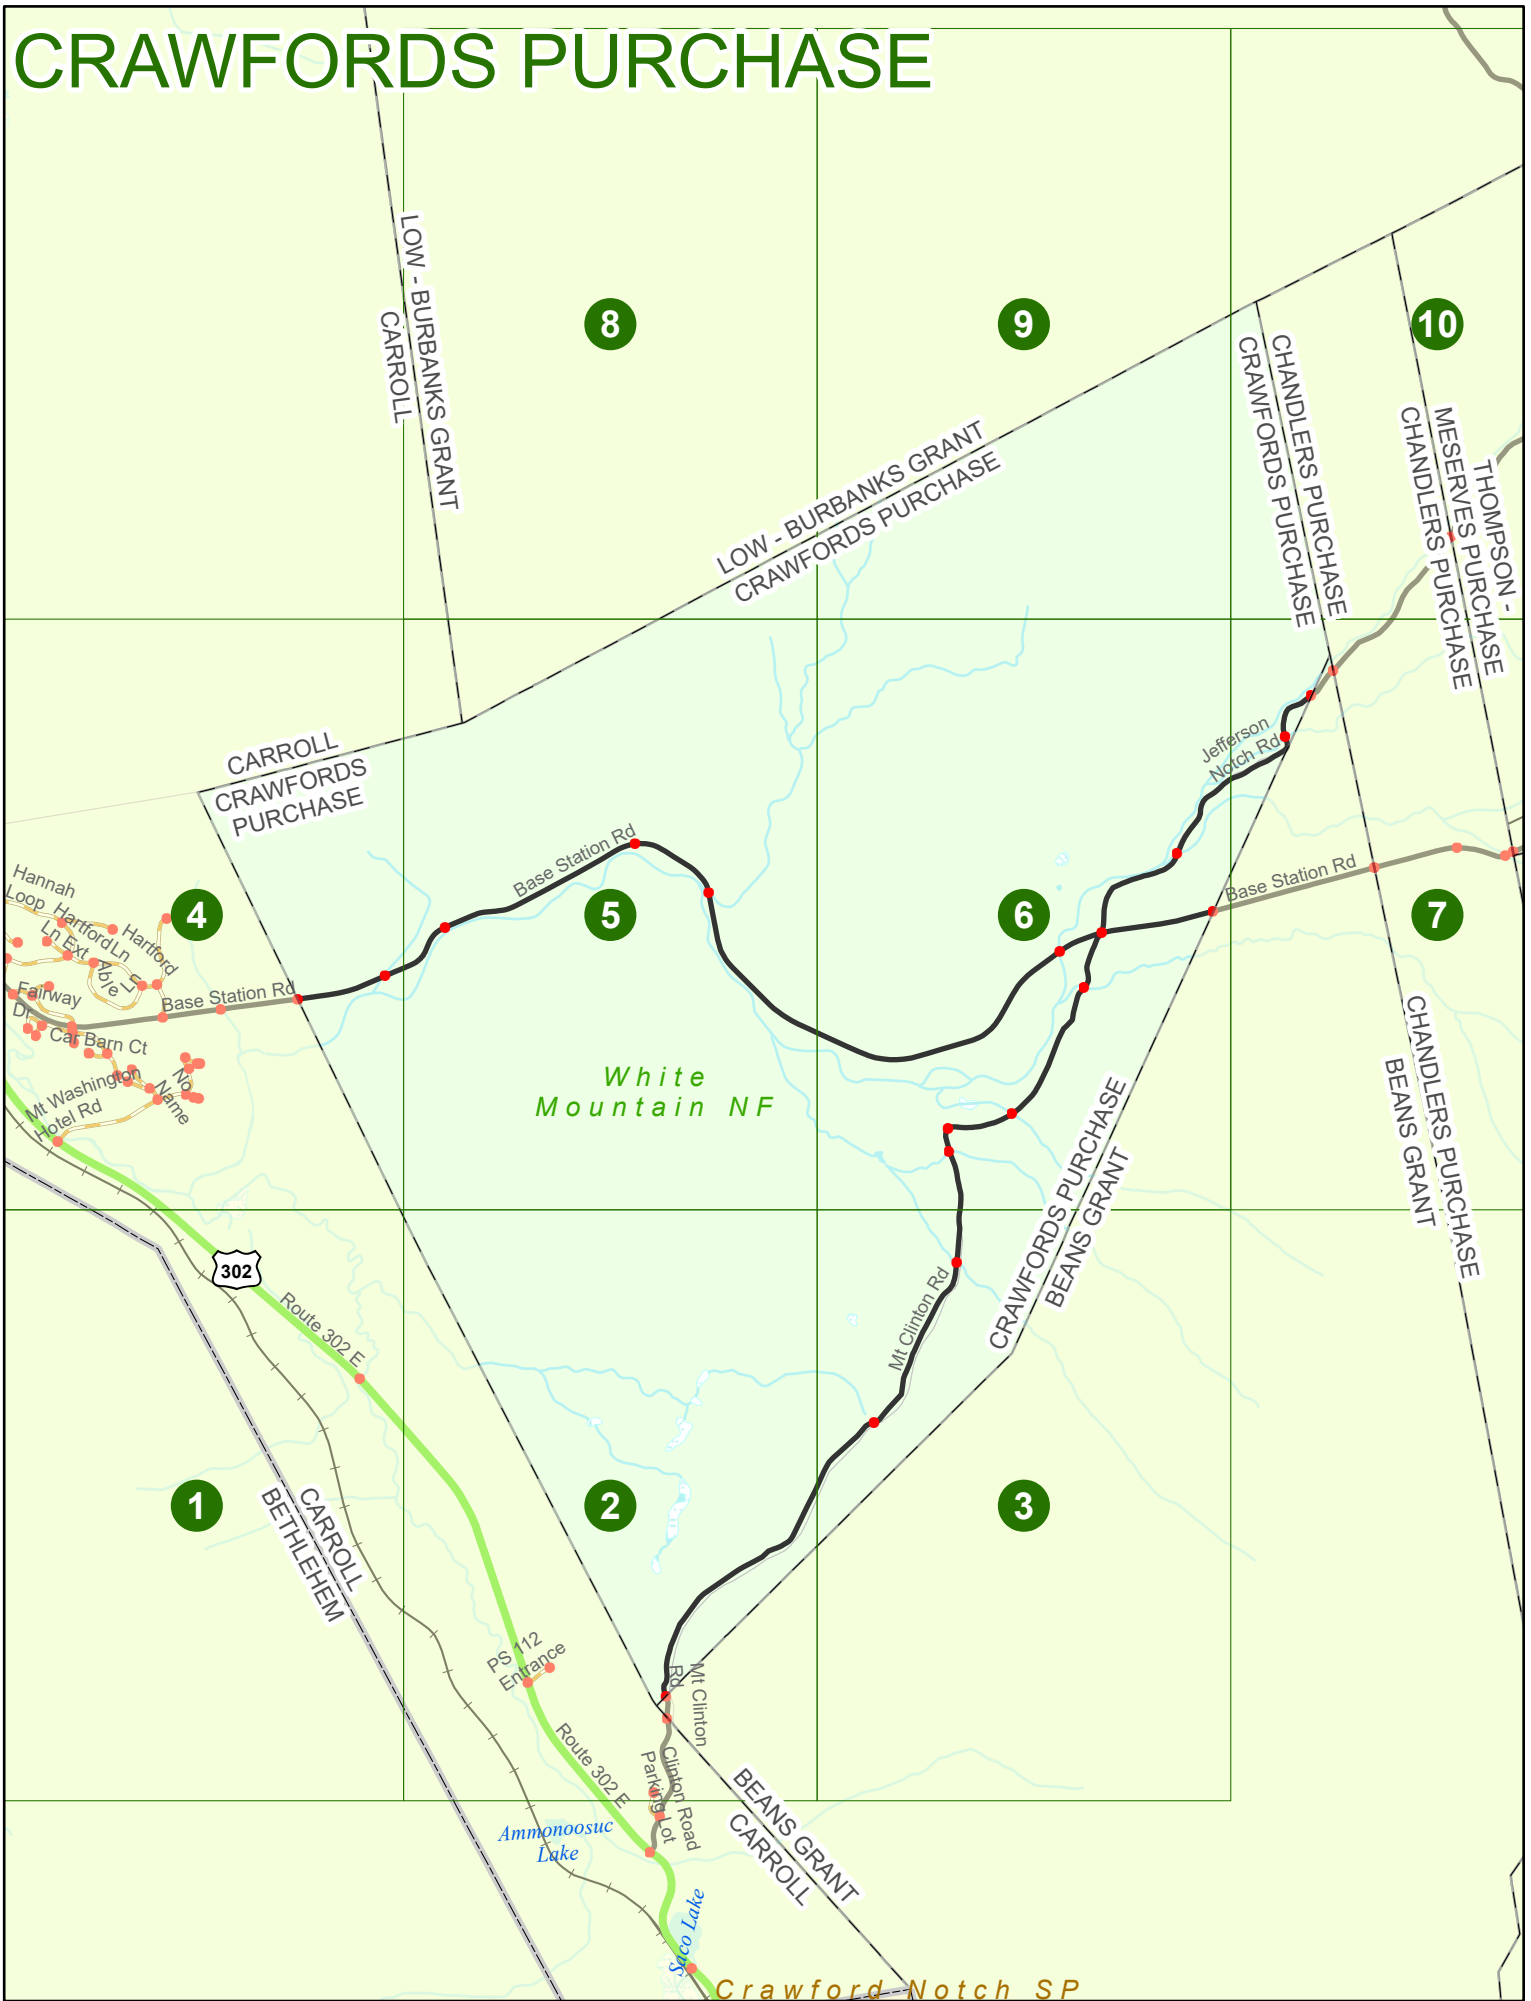

CRAWFORDS PURCHASE