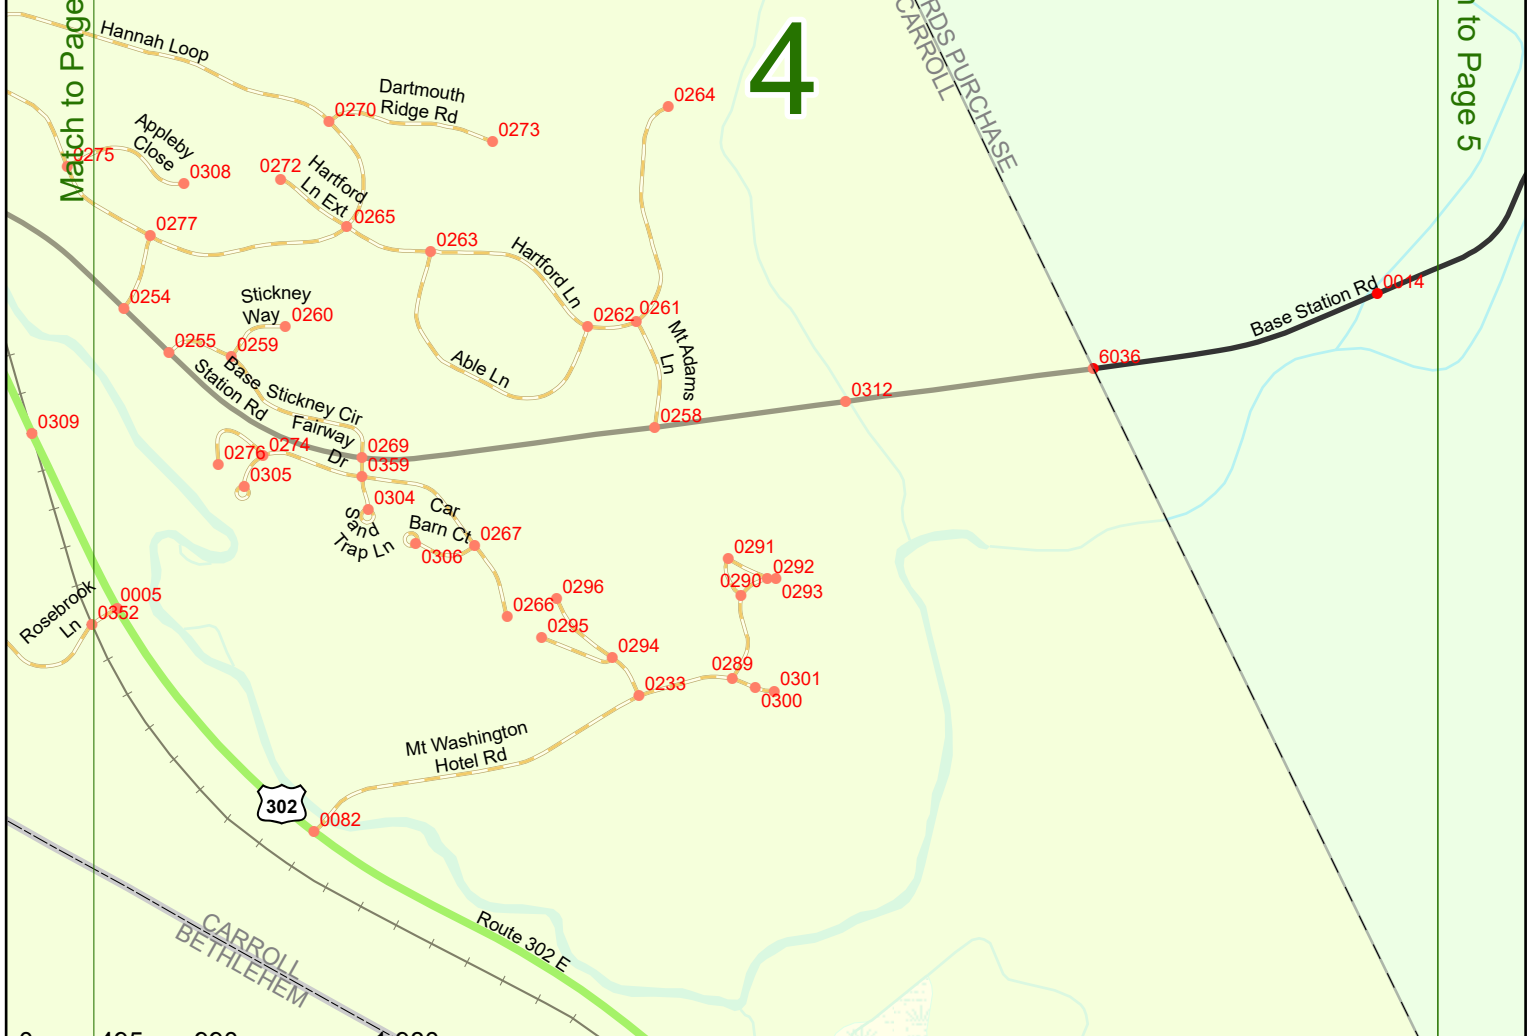

CRAWFORDS PURCHASE

White Mountain NF

4

Match to Page 0

Match to Page 5

CRAWFORDS PURCHASE
CARROLL

Match to Page 1