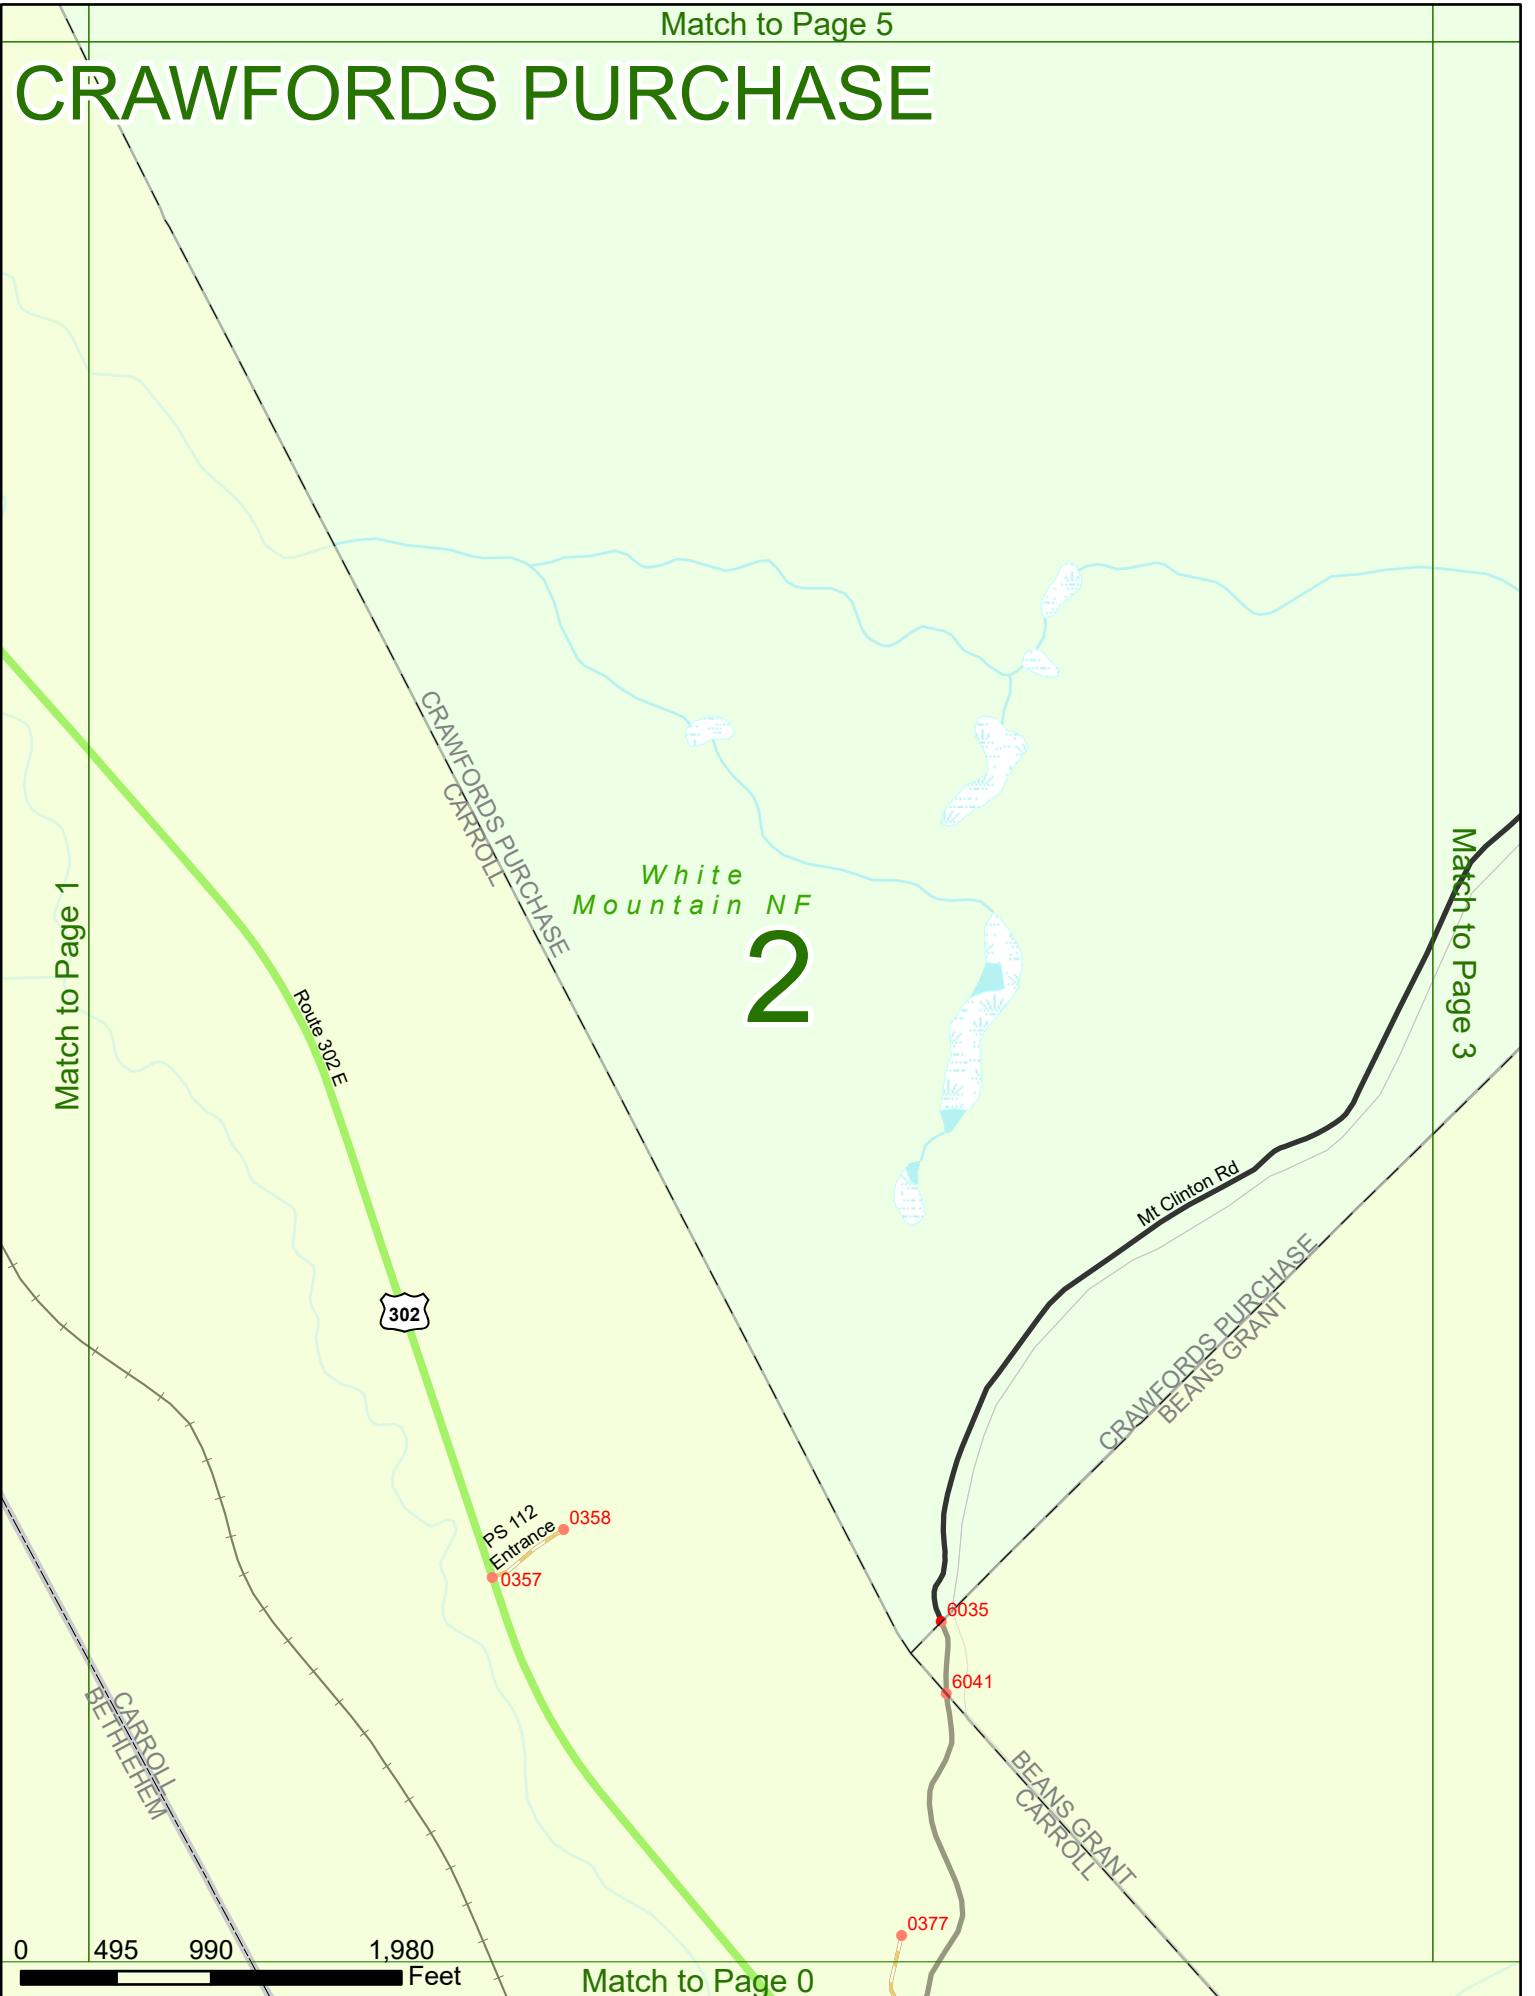

CRAWFORDS PURCHASE

Match to Page 1

Match to Page 3

Match to Page 0

0 495 990 1,980 Feet