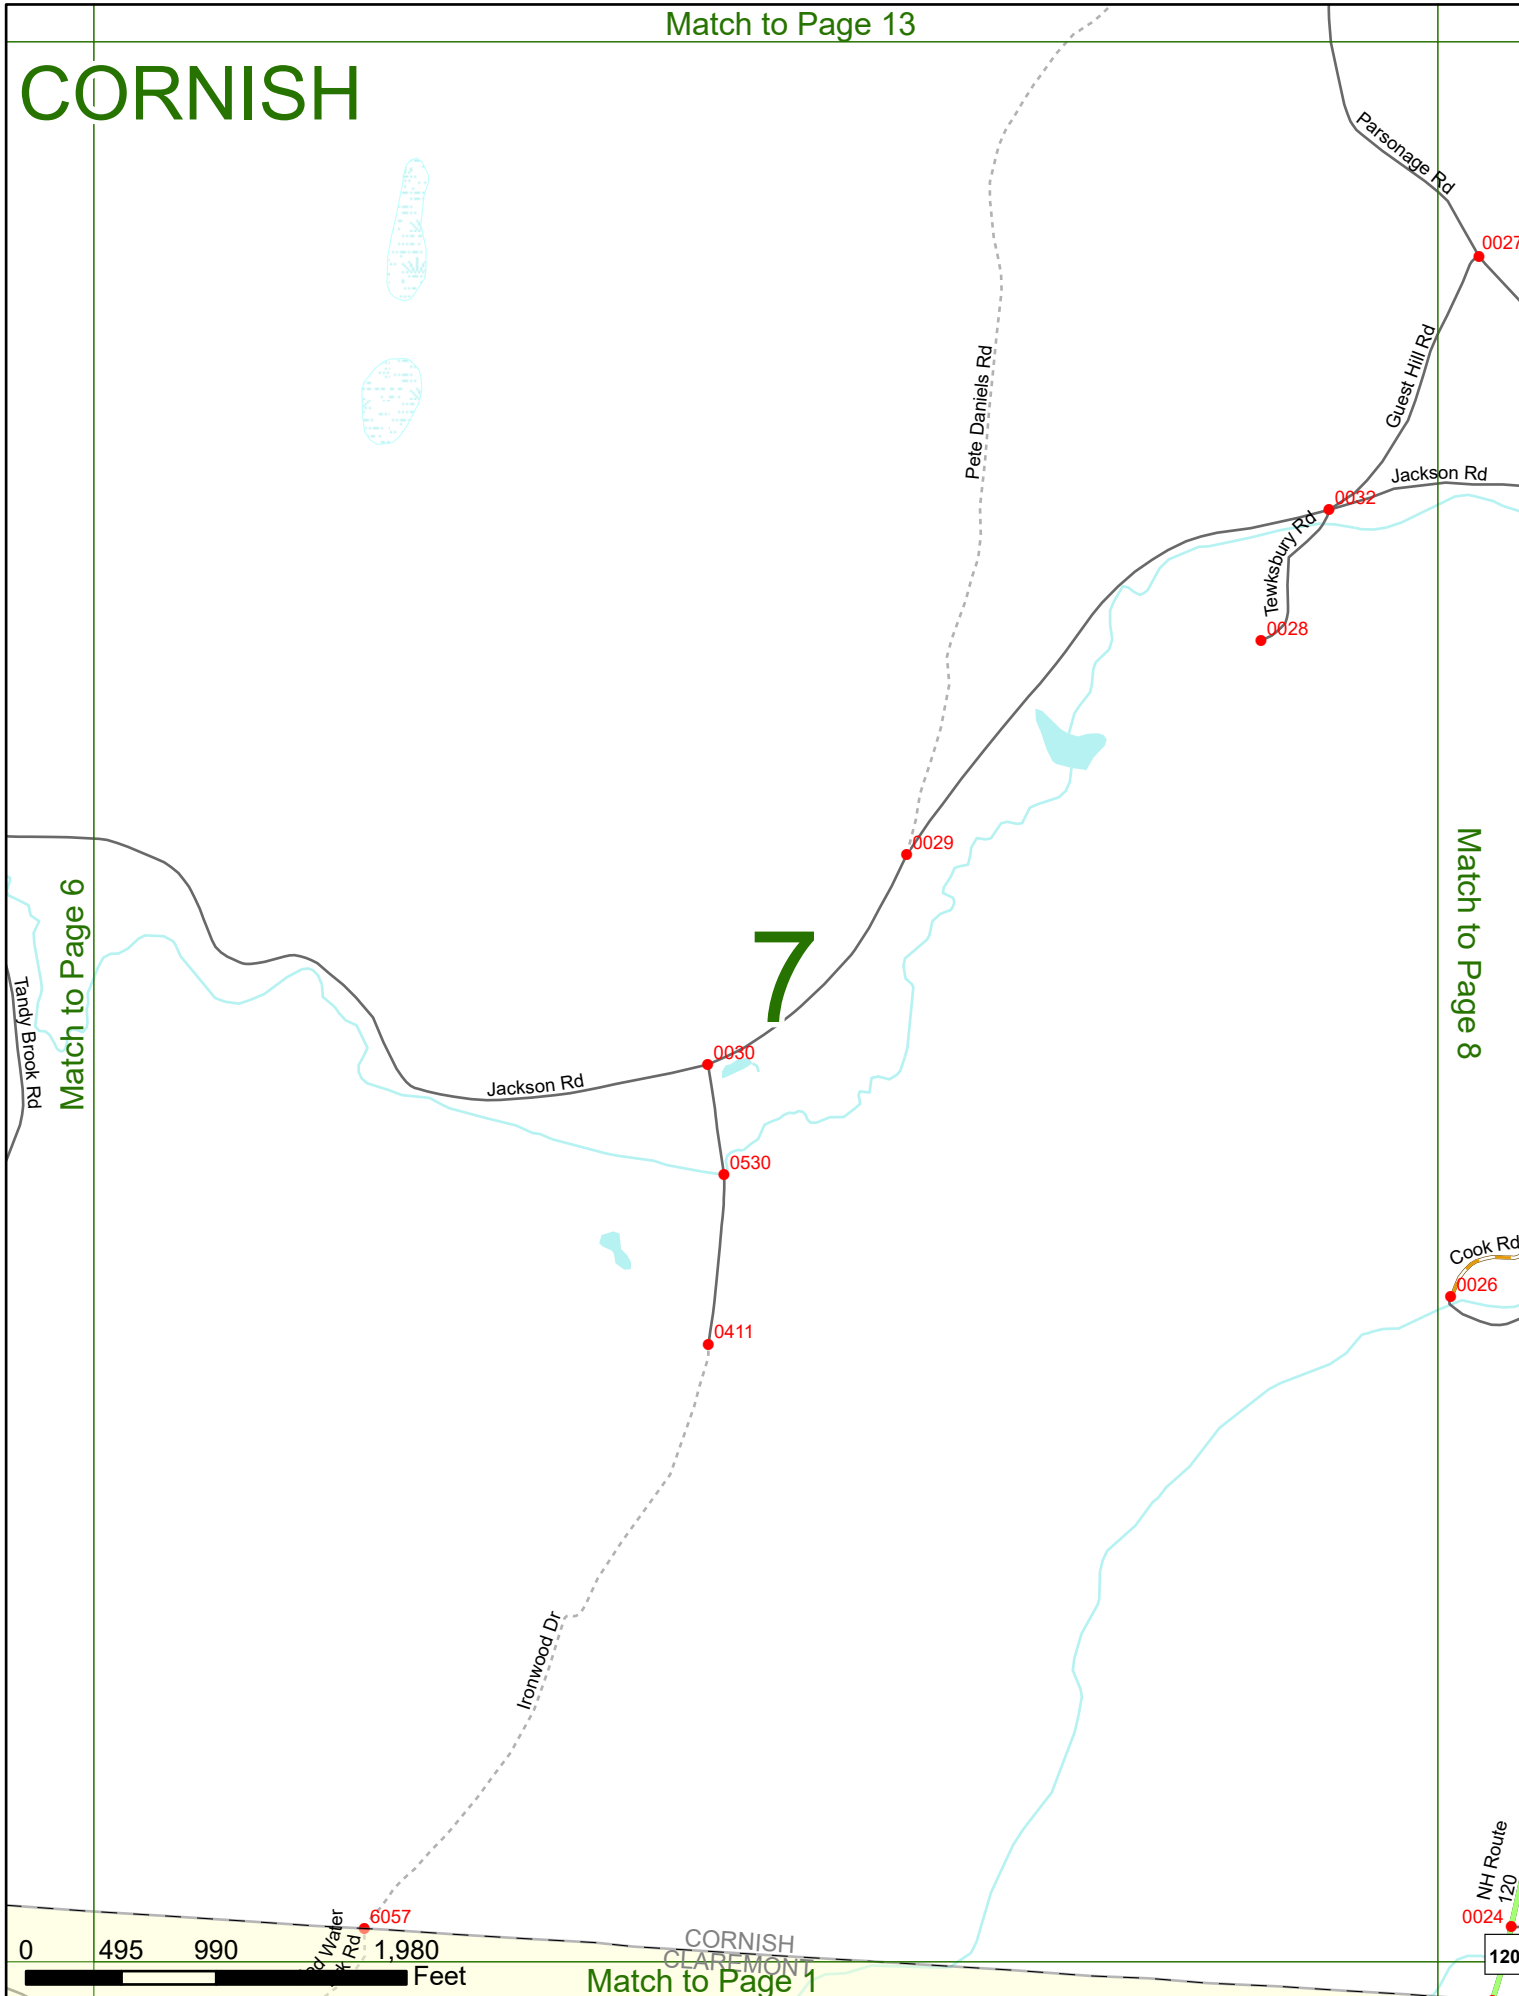

Hewitt Rd

Ironwood
Hill Rd

0 495 990 1,980 Feet

Match to Page 0

CORNISH

7

Match to Page 6

Match to Page 8