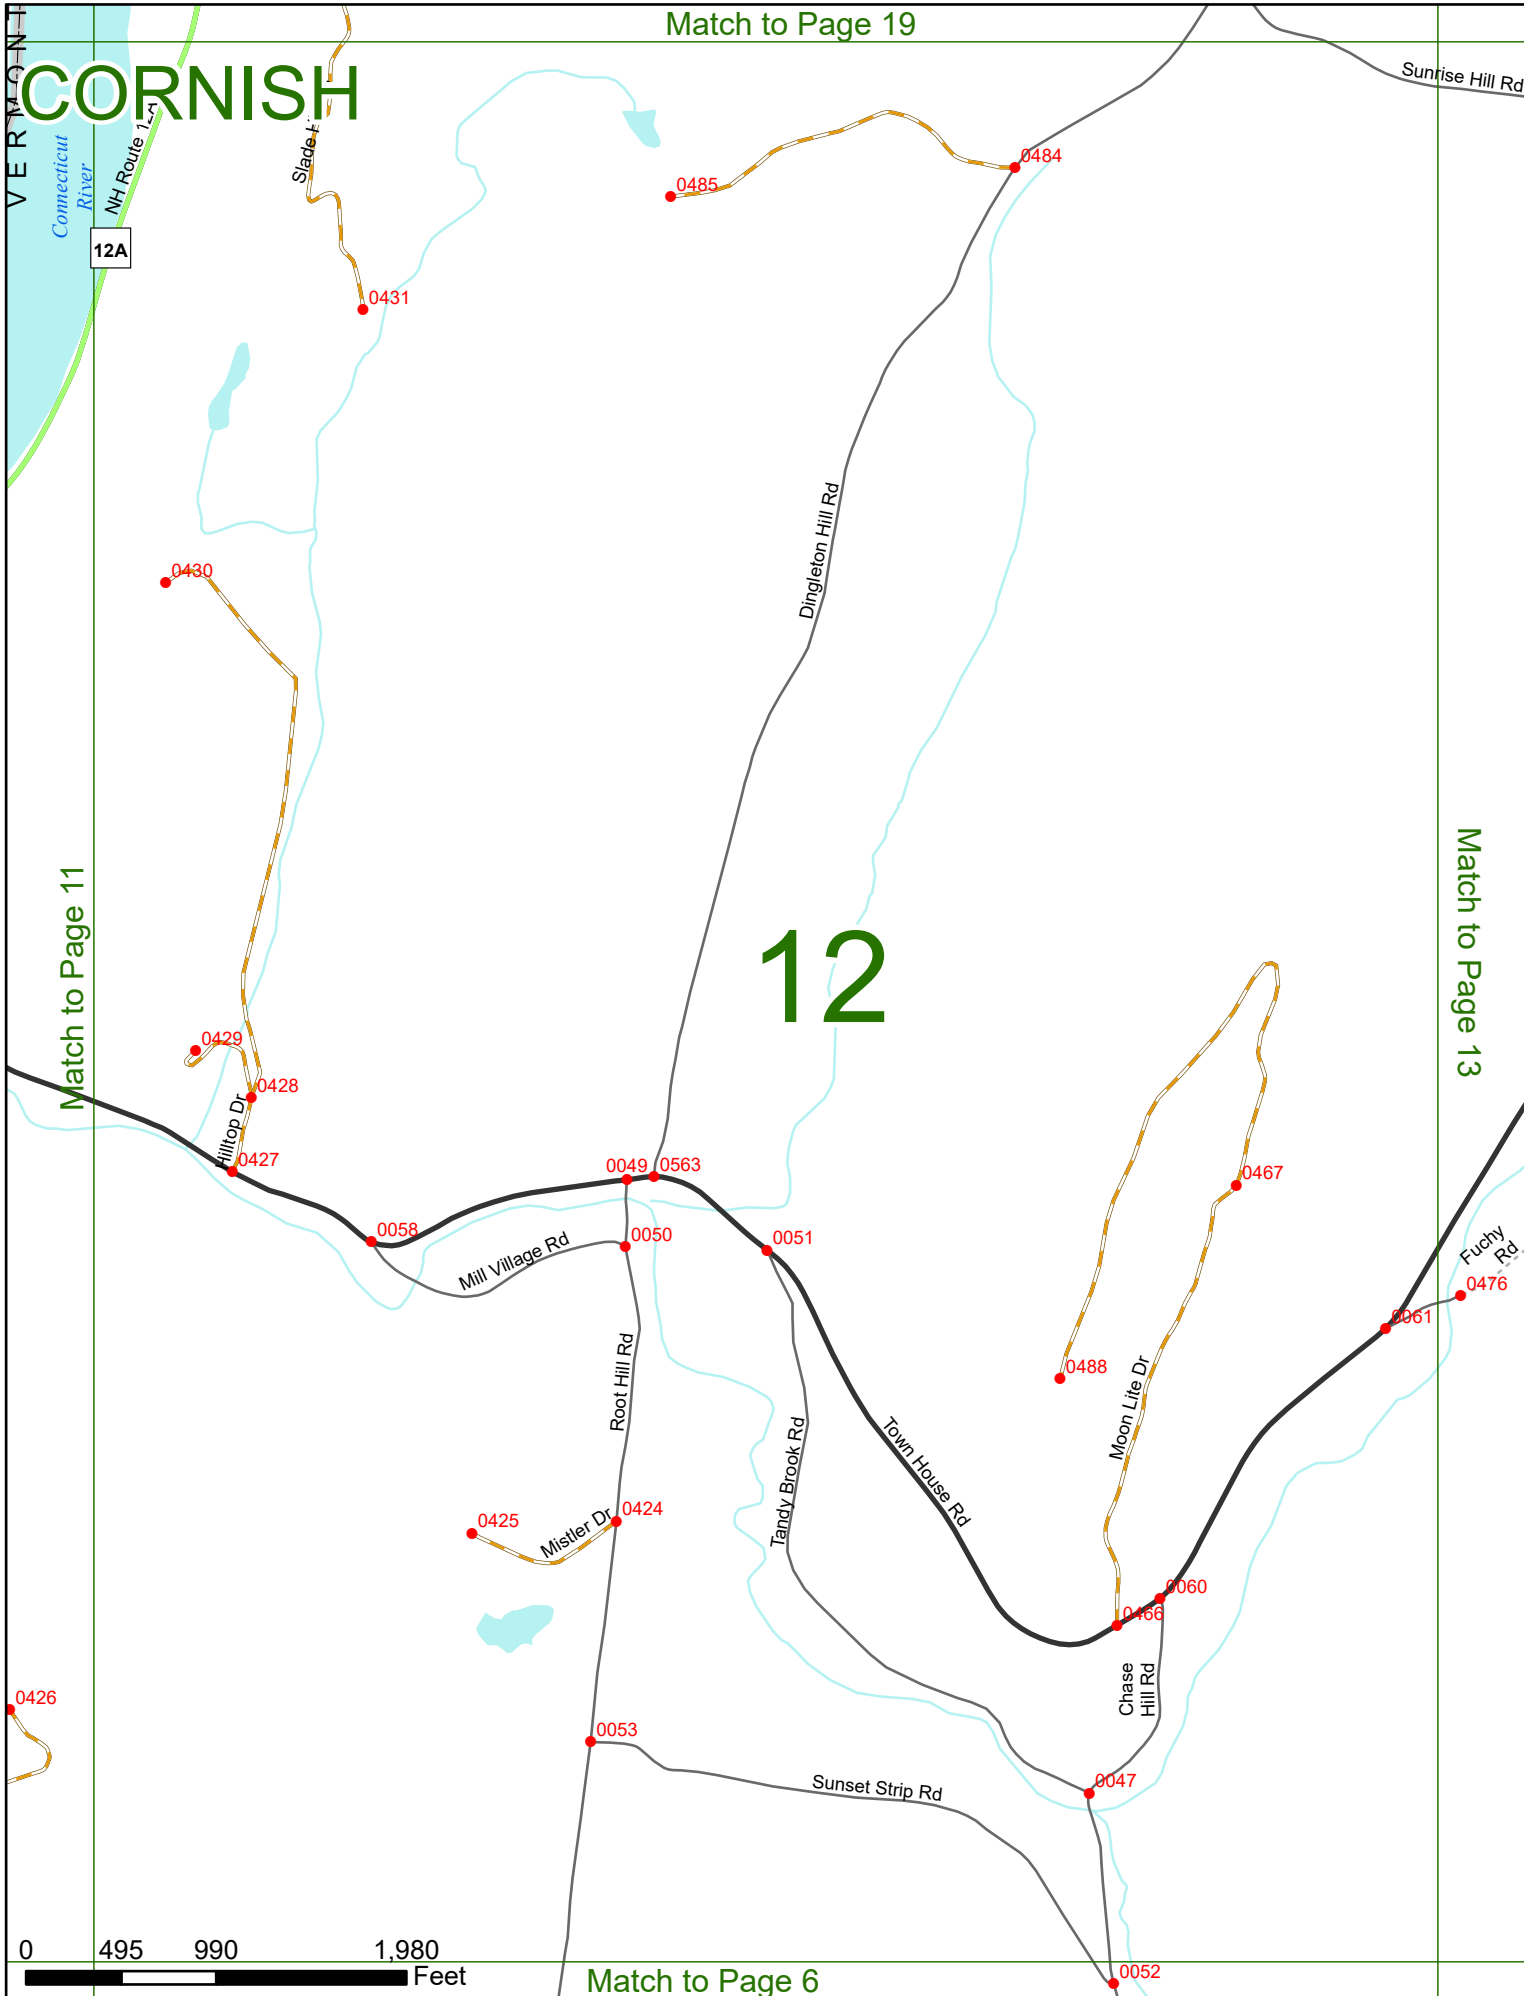

Connecticut River

NH Route 12A

Sunrise Hill Rd

12

Match to Page 11

Match to Page 13

CORNISH

Match to Page 20