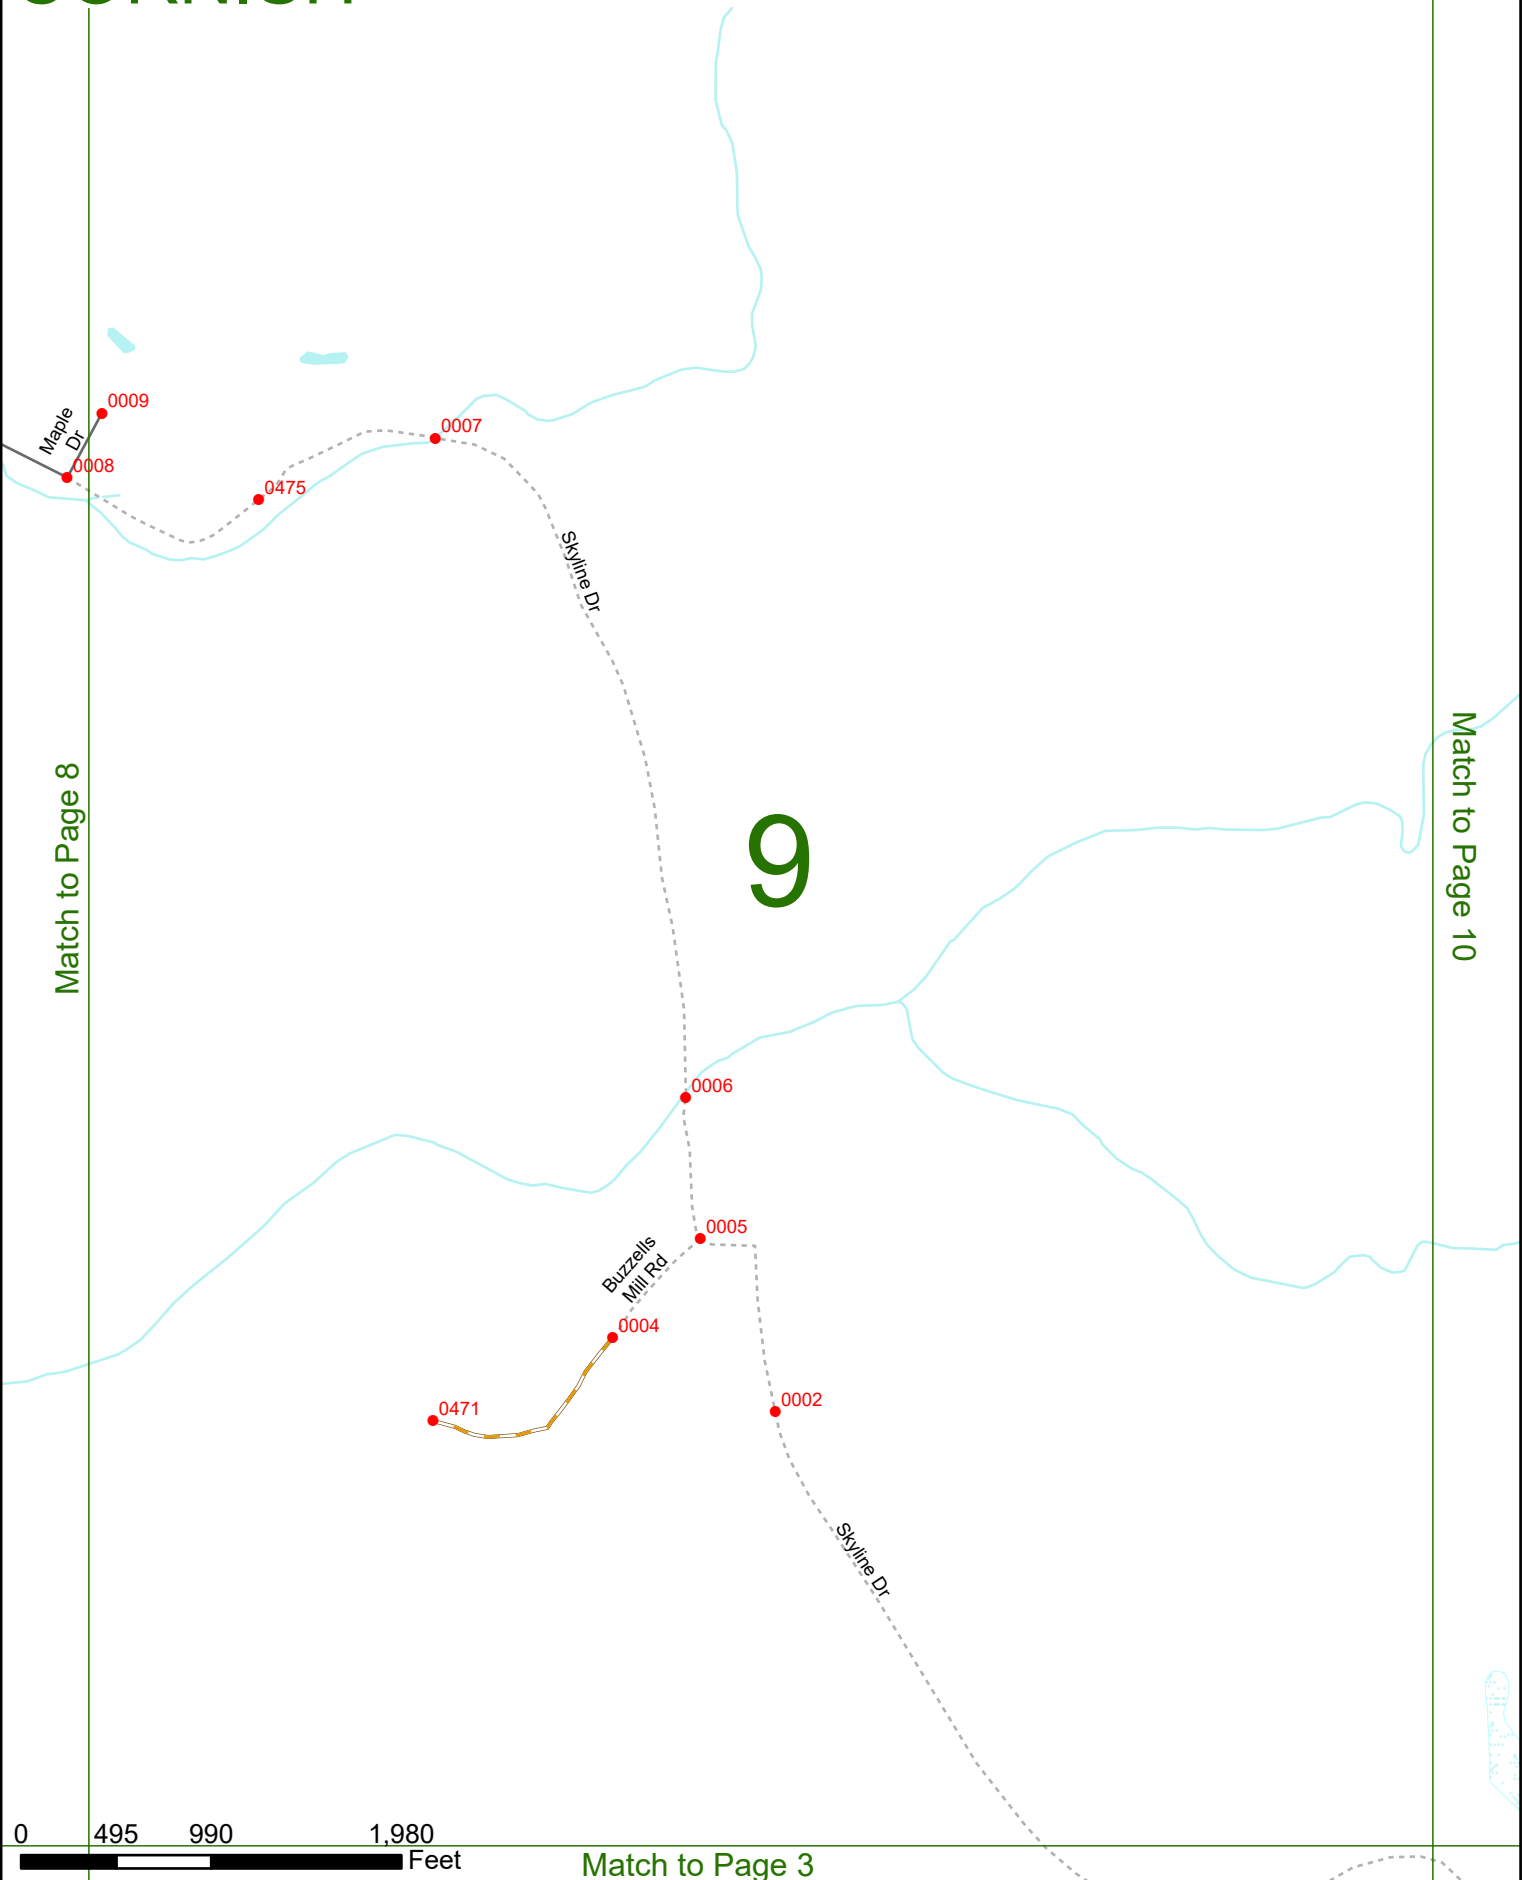

CORNISH

9

Match to Page 8

Match to Page 10

Match to Page 3