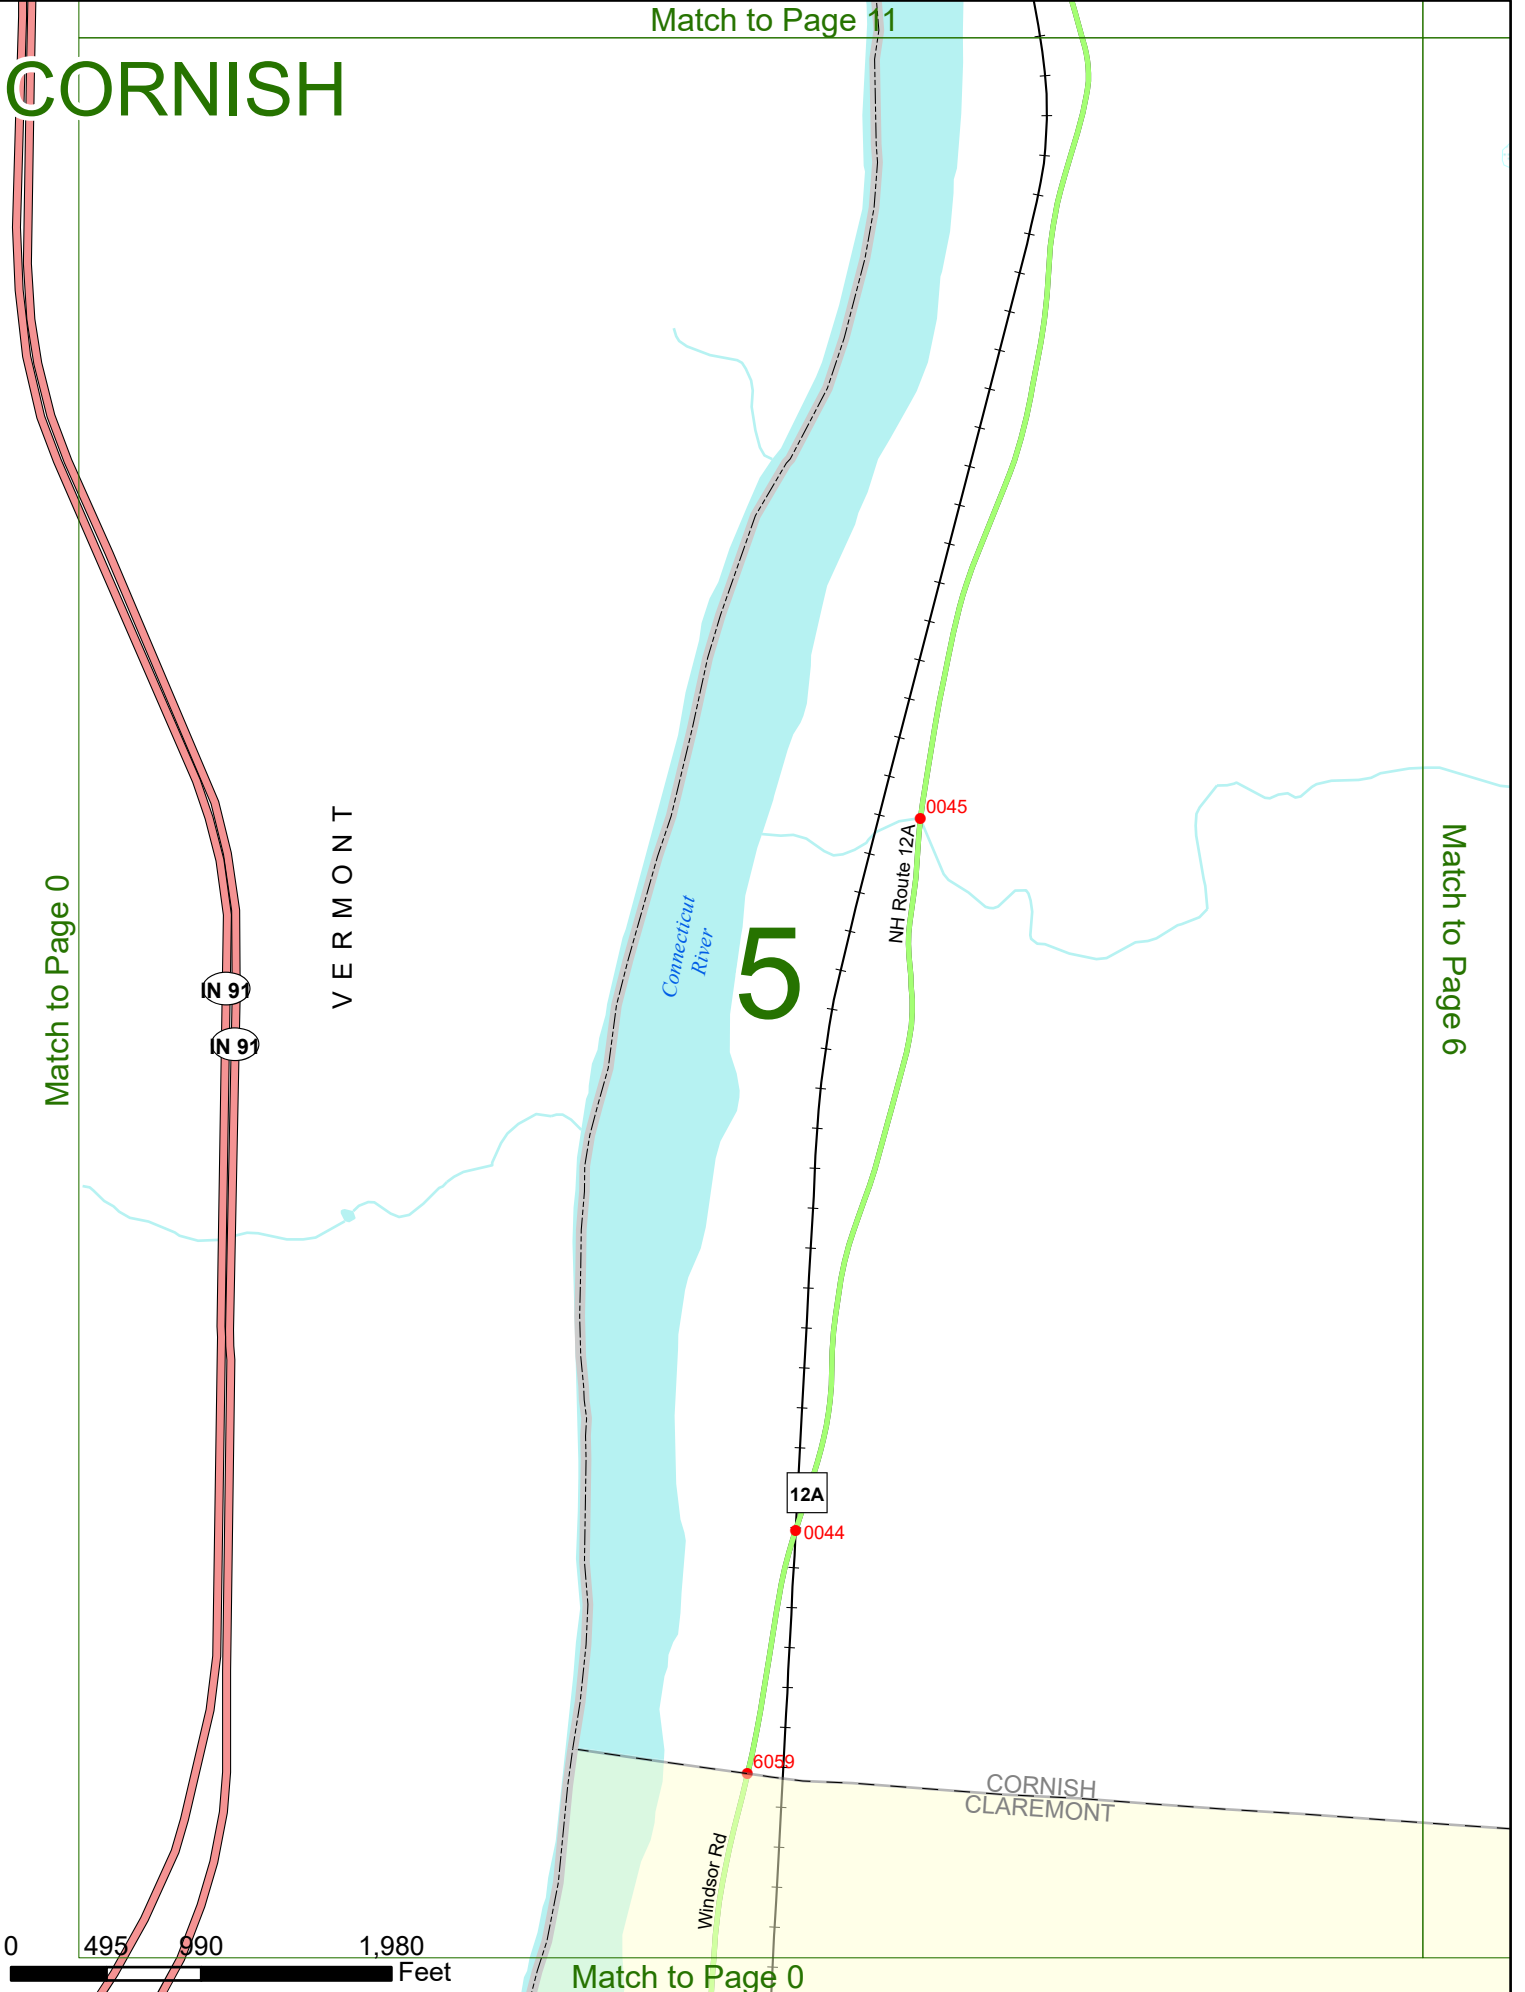

0 495 990 1,980 Feet

Match to Page 0

Match to Page 11

CORNISH

Match to Page 0

VERMONT

Match to Page 6

Connecticut River