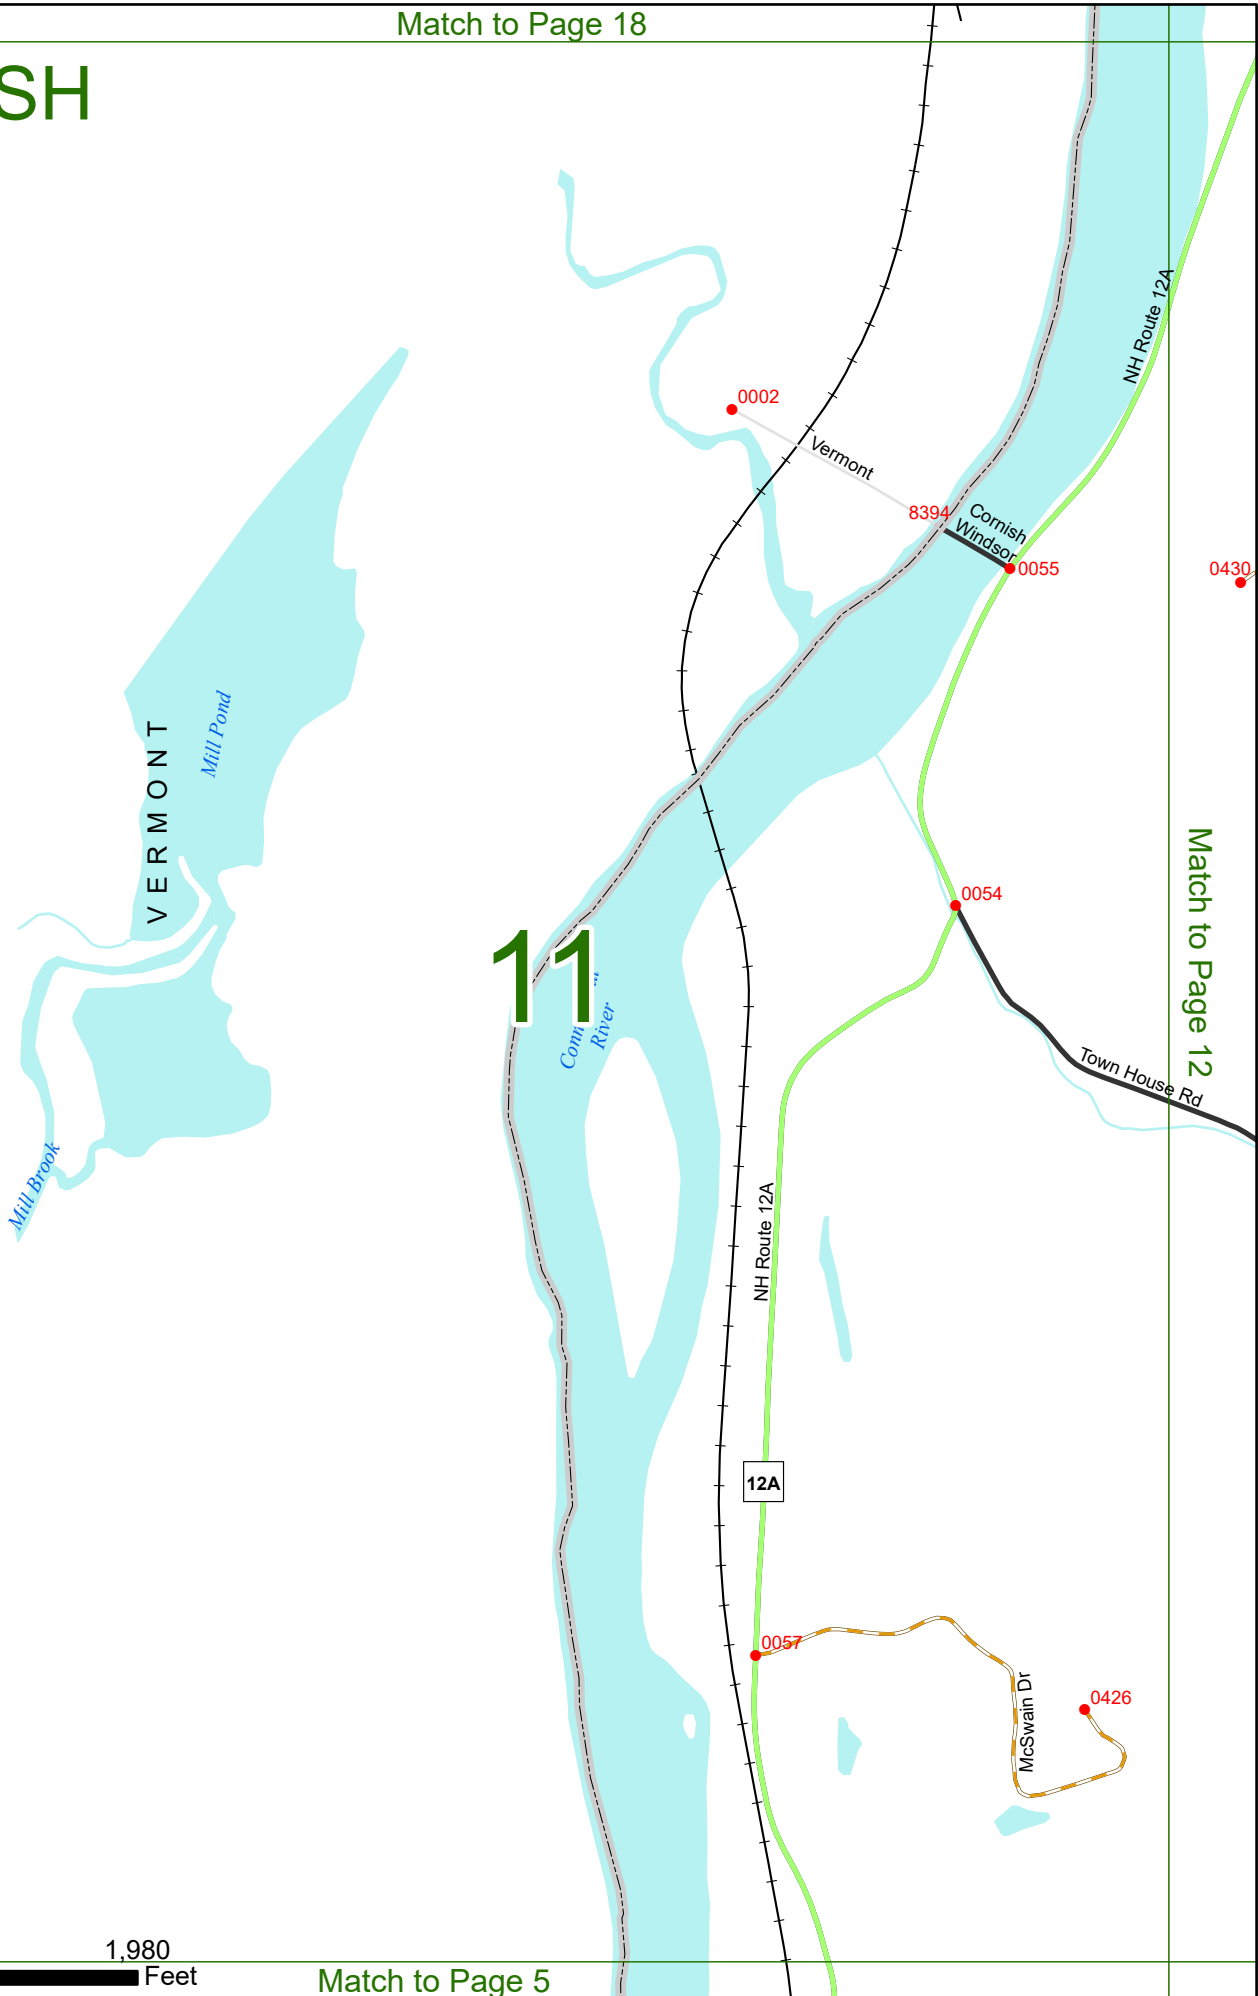

CORNISH

Match to Page 0

Match to Page 12

11