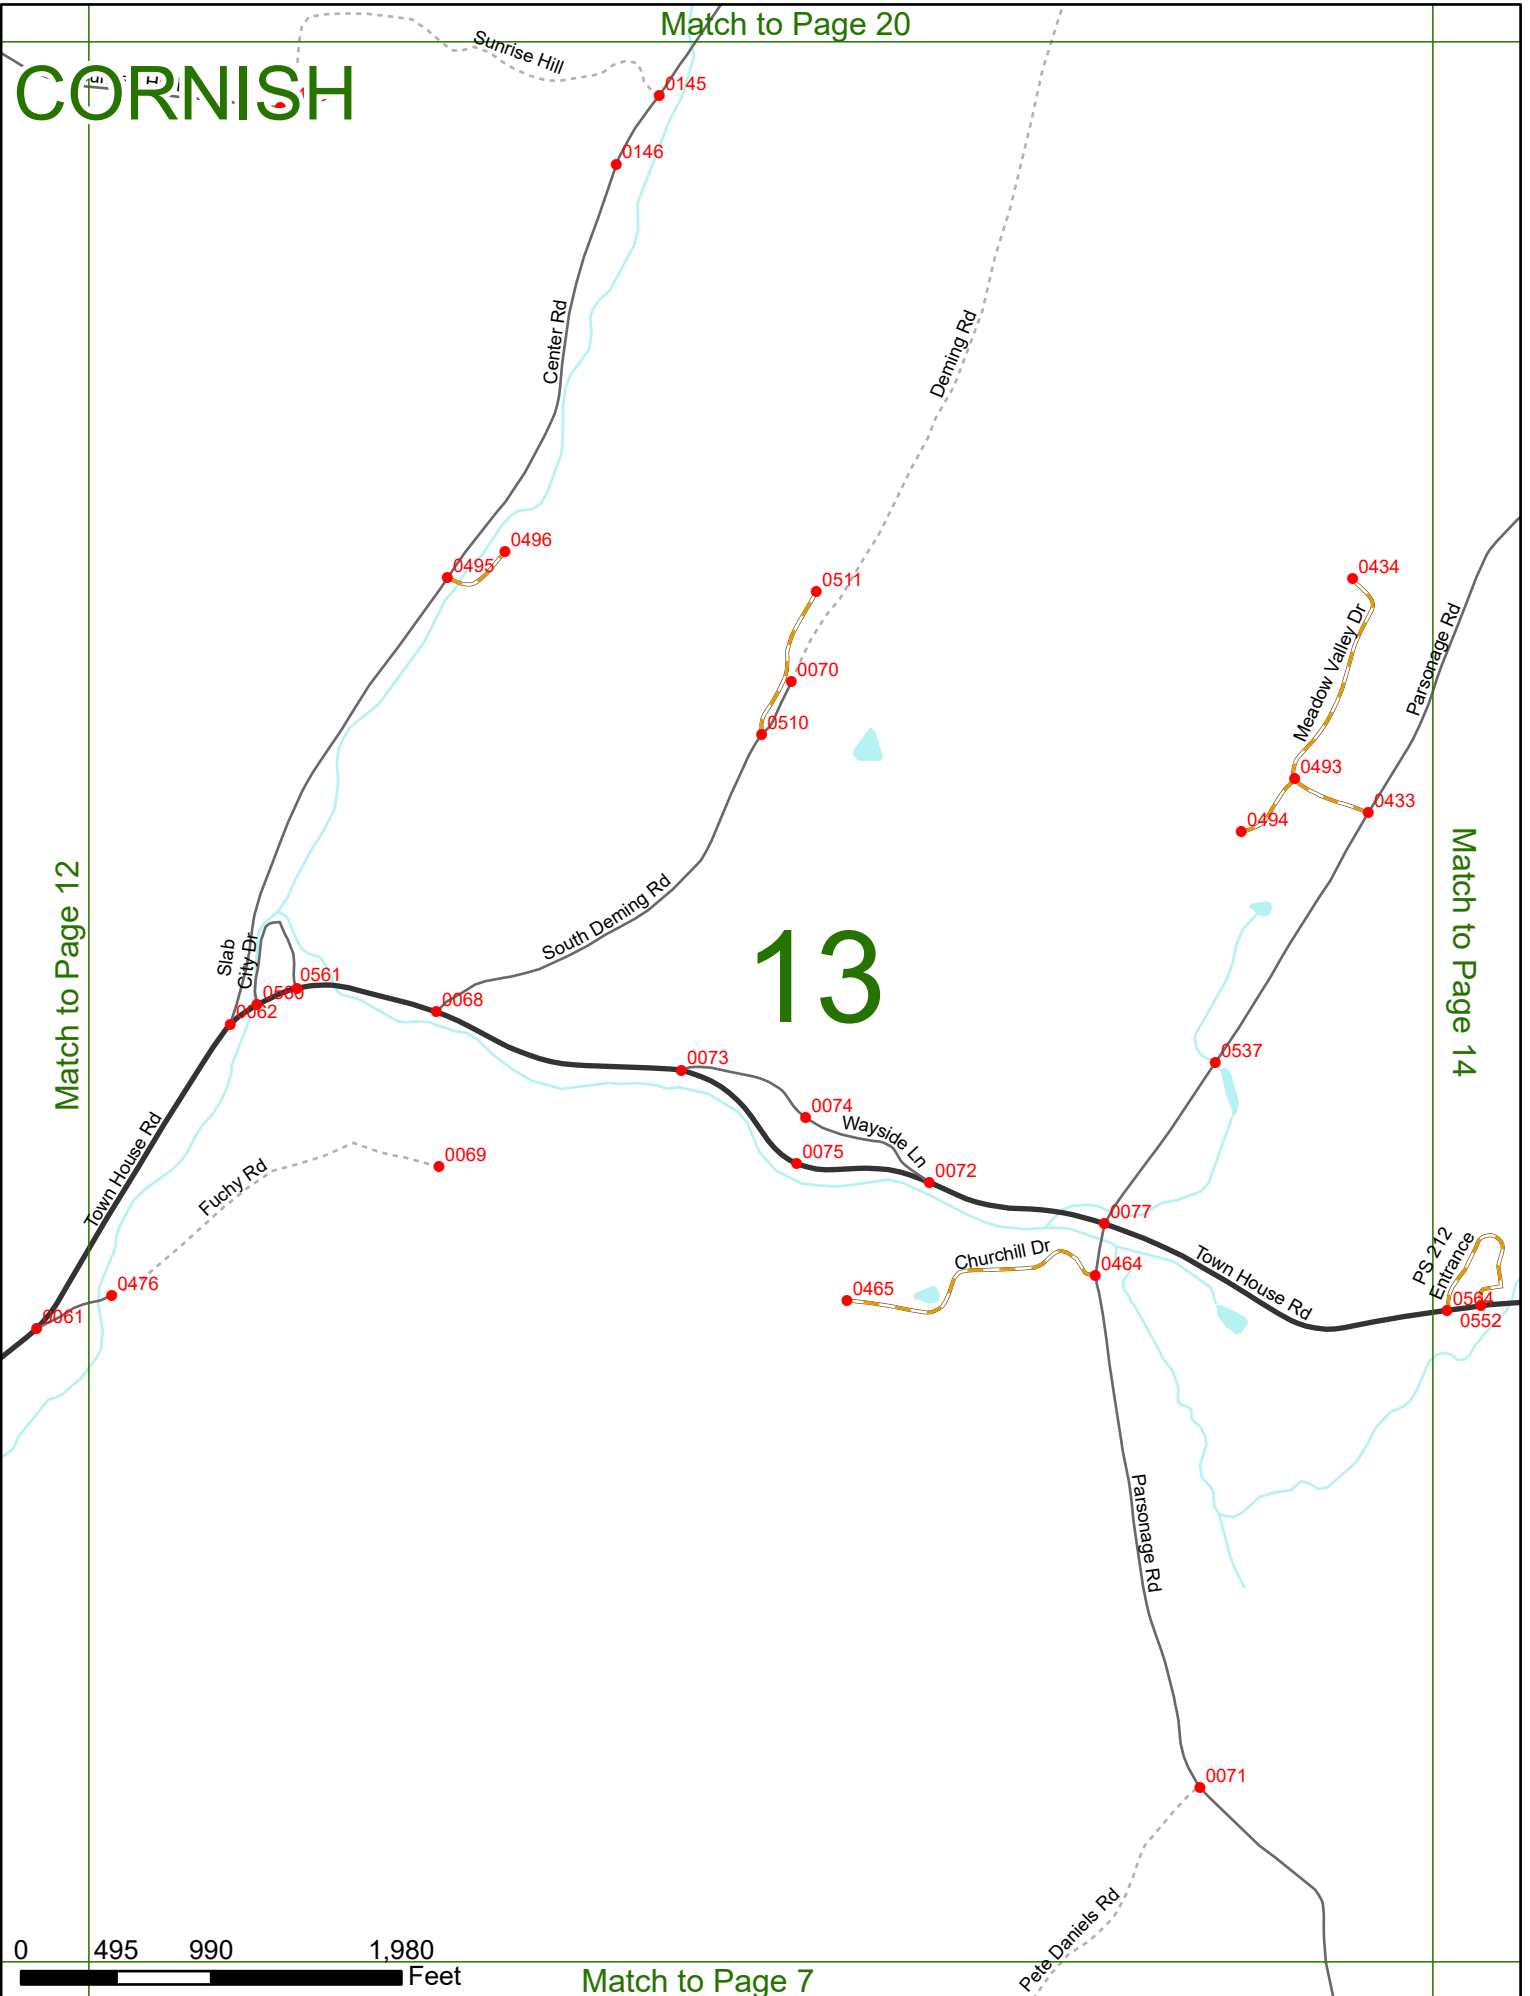

CORNISH

Match to Page 20

Match to Page 12

Match to Page 14

13

Match to Page 7