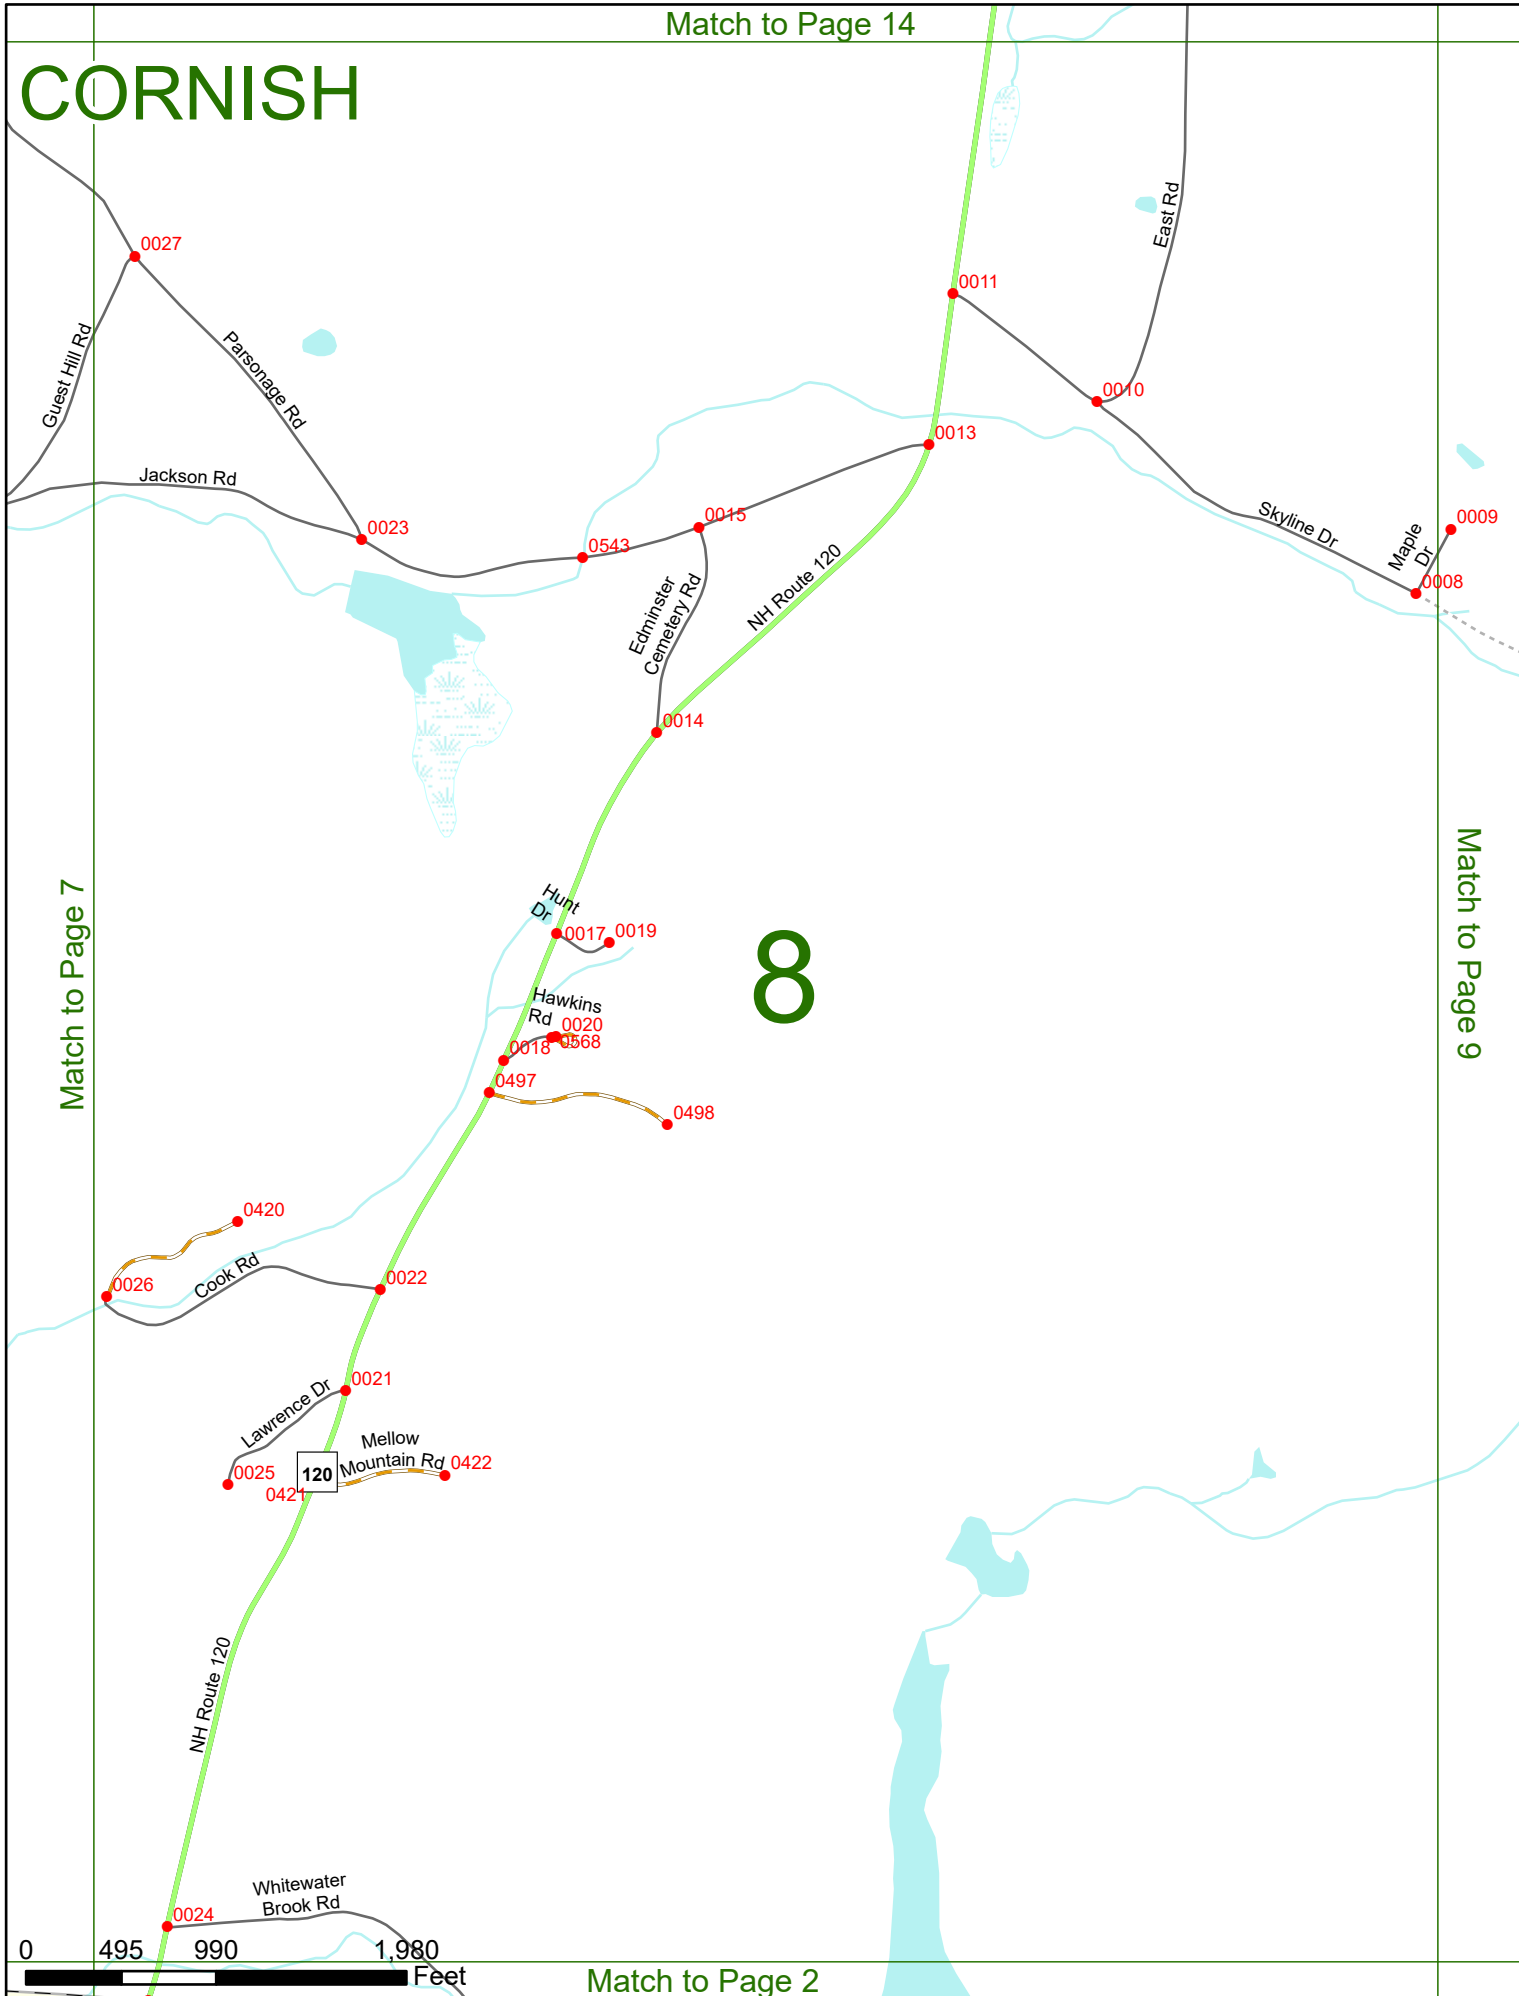

CORNISH

Match to Page 7

Match to Page 9

8