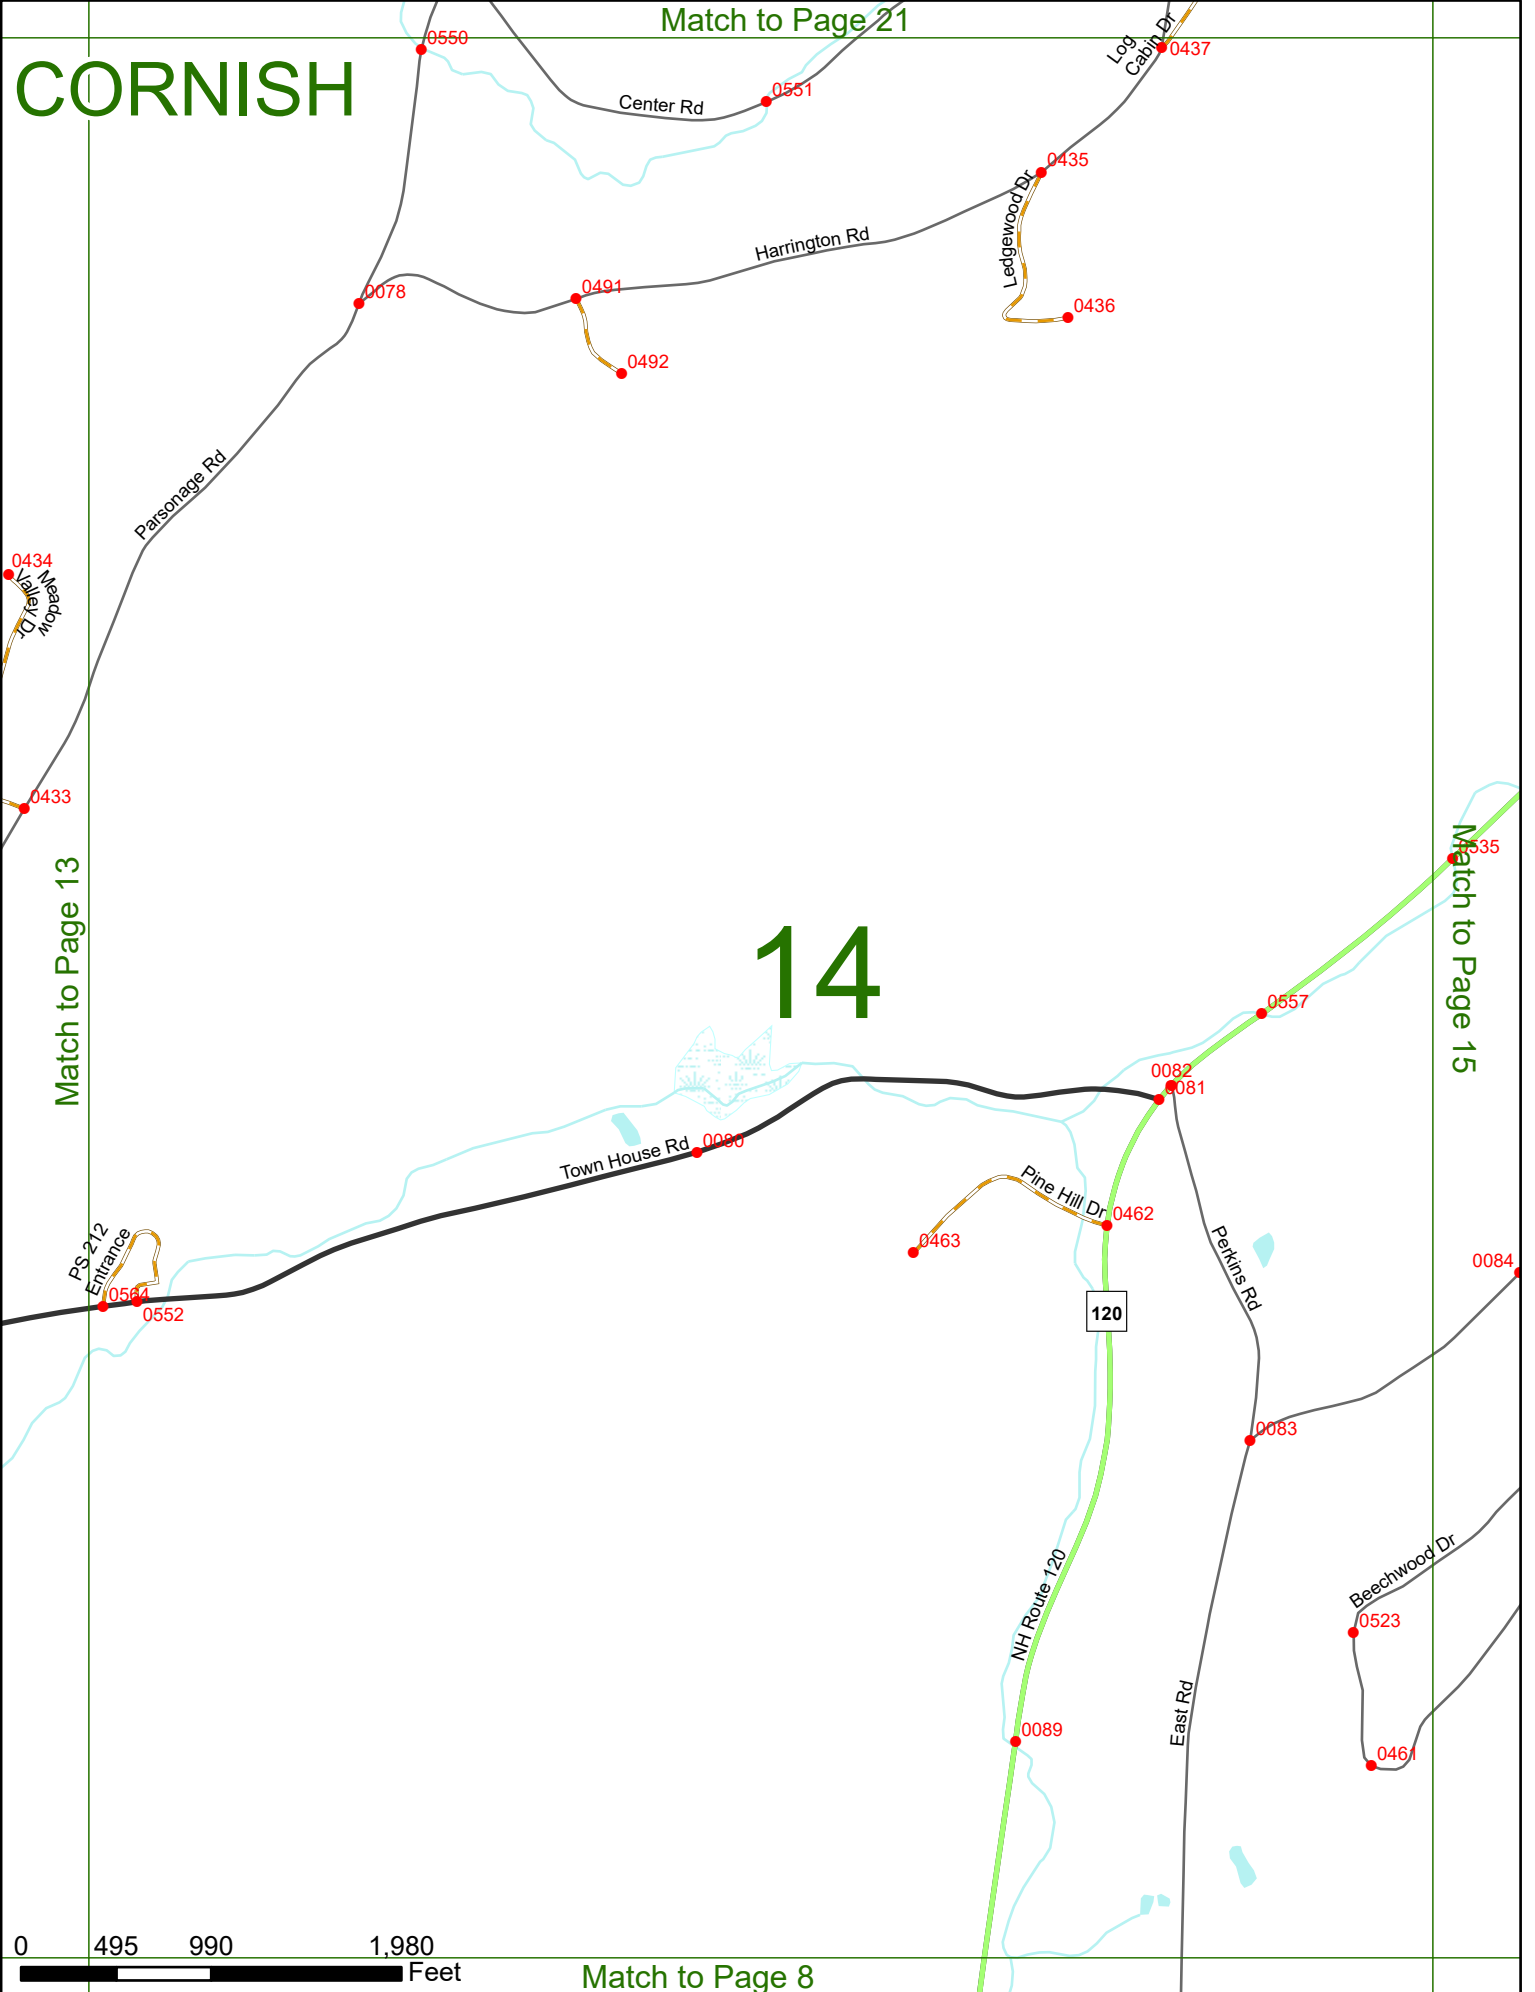

CORNISH

Match to Page 21

14

Match to Page 13

Match to Page 15

Match to Page 8