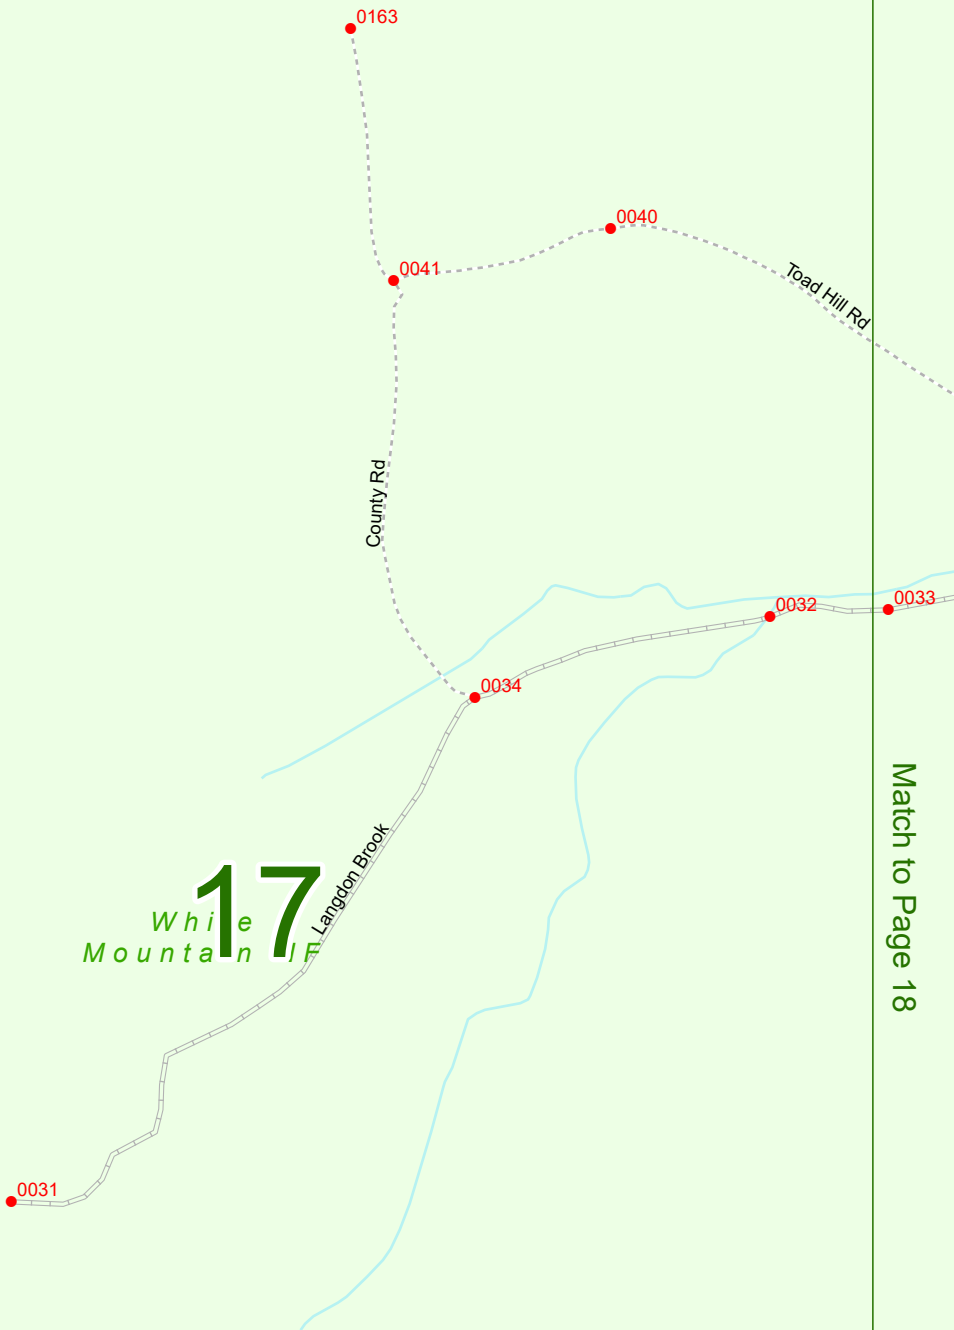

CHATHAM

Match to Page 16

Match to Page 18