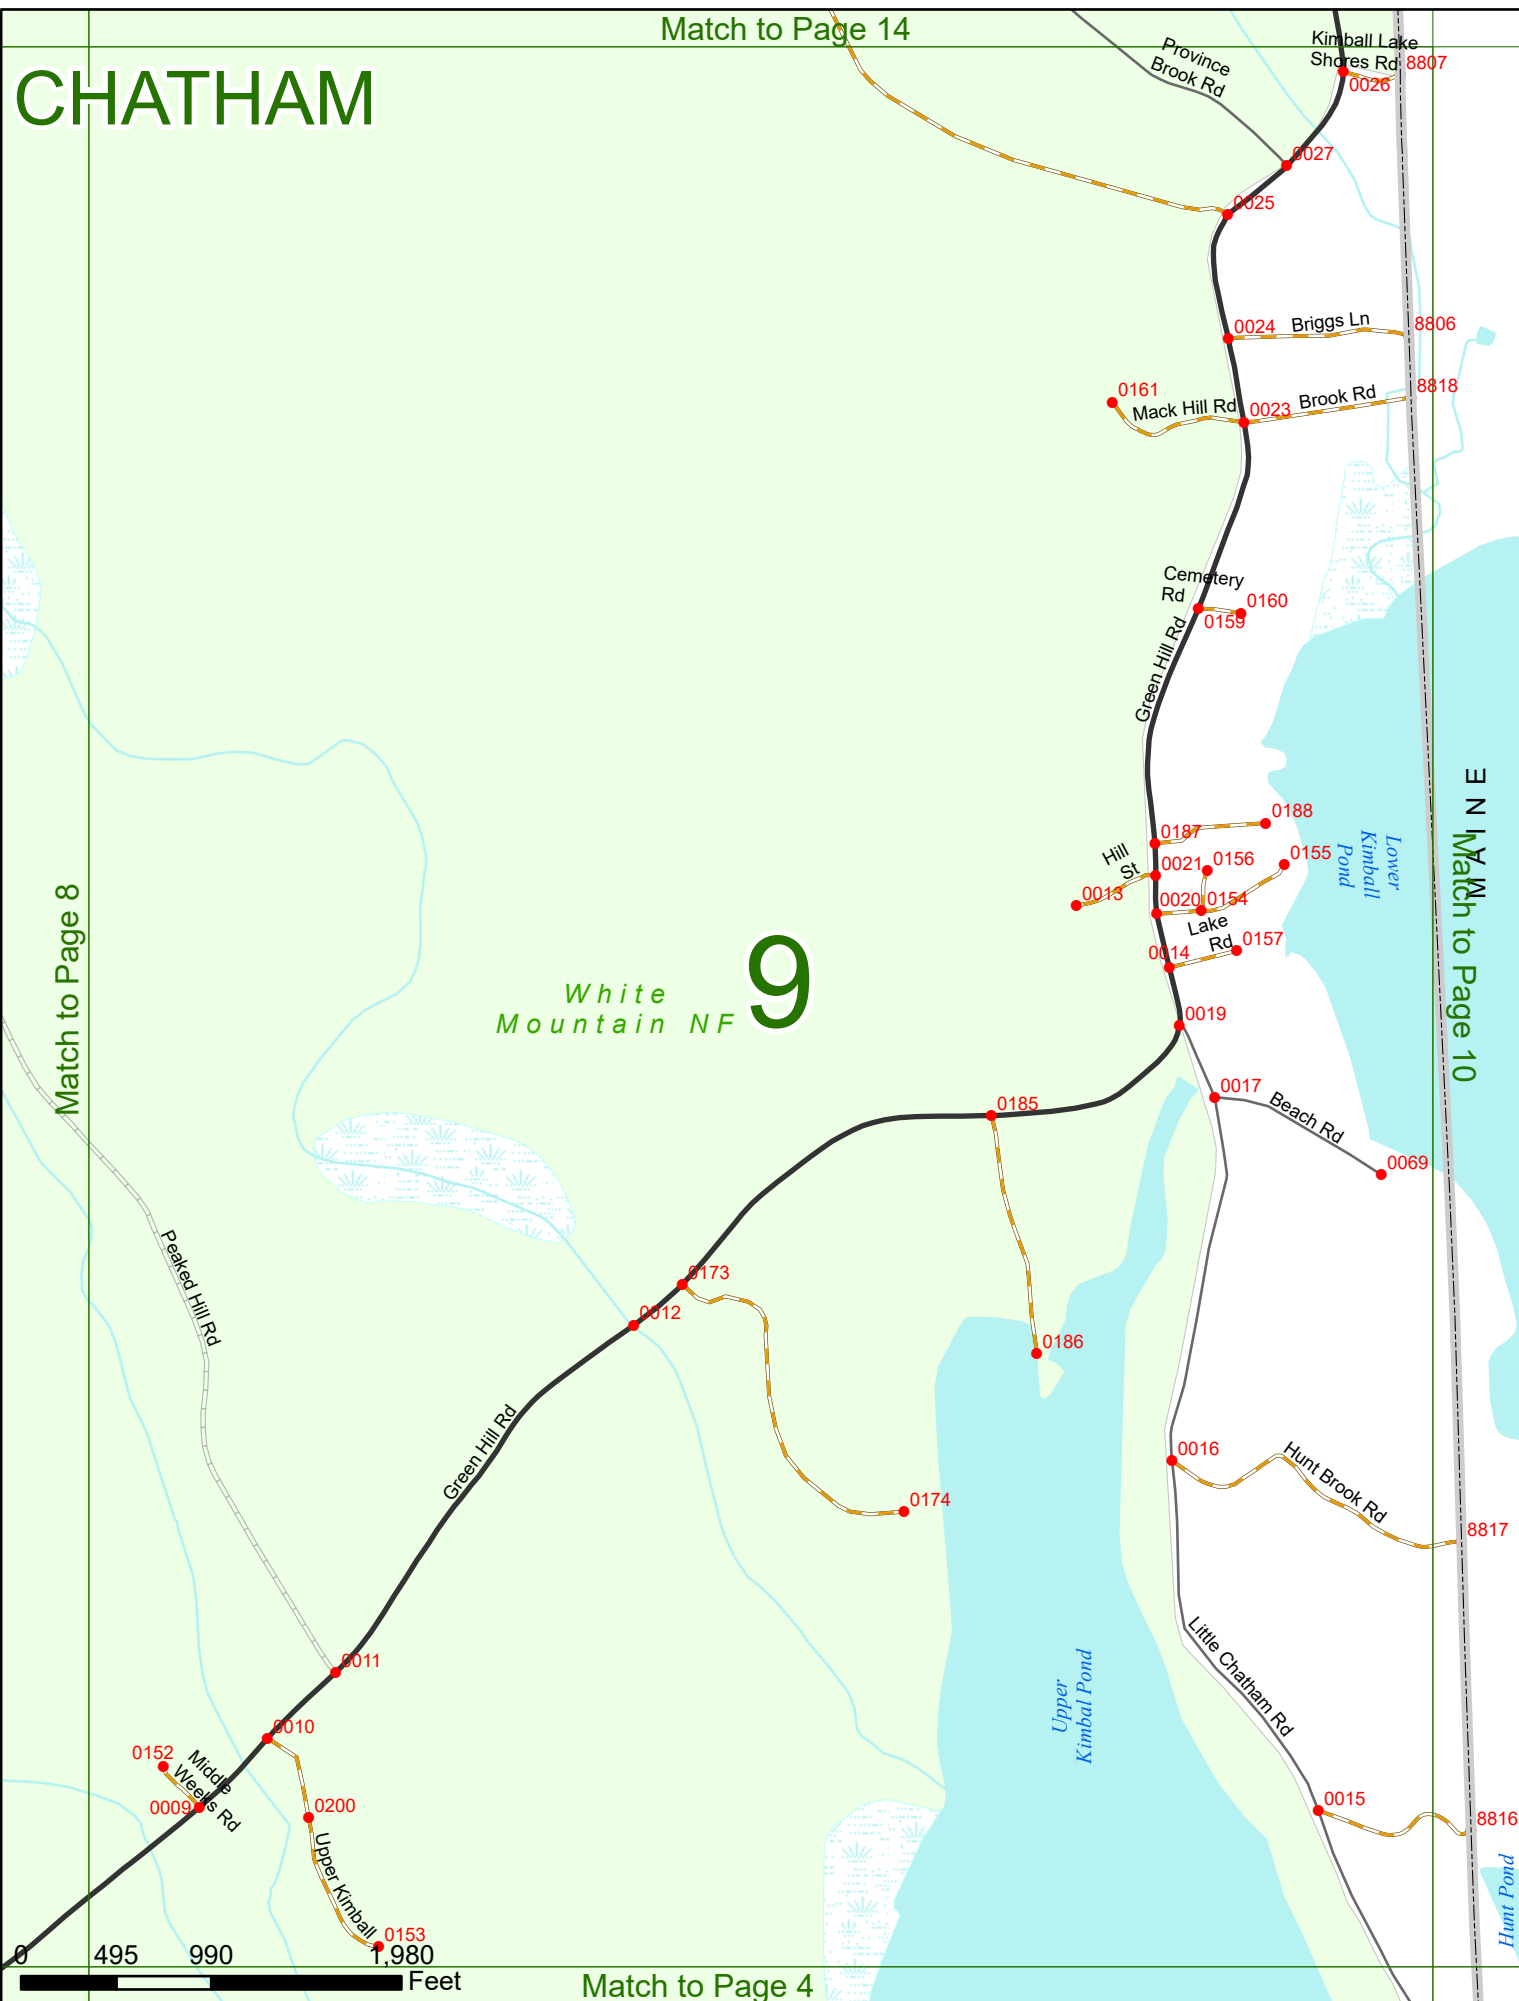

Match to Page 14

CHATHAM

Match to Page 8

White Mountain NF **9**

Match to Page 10

Match to Page 4