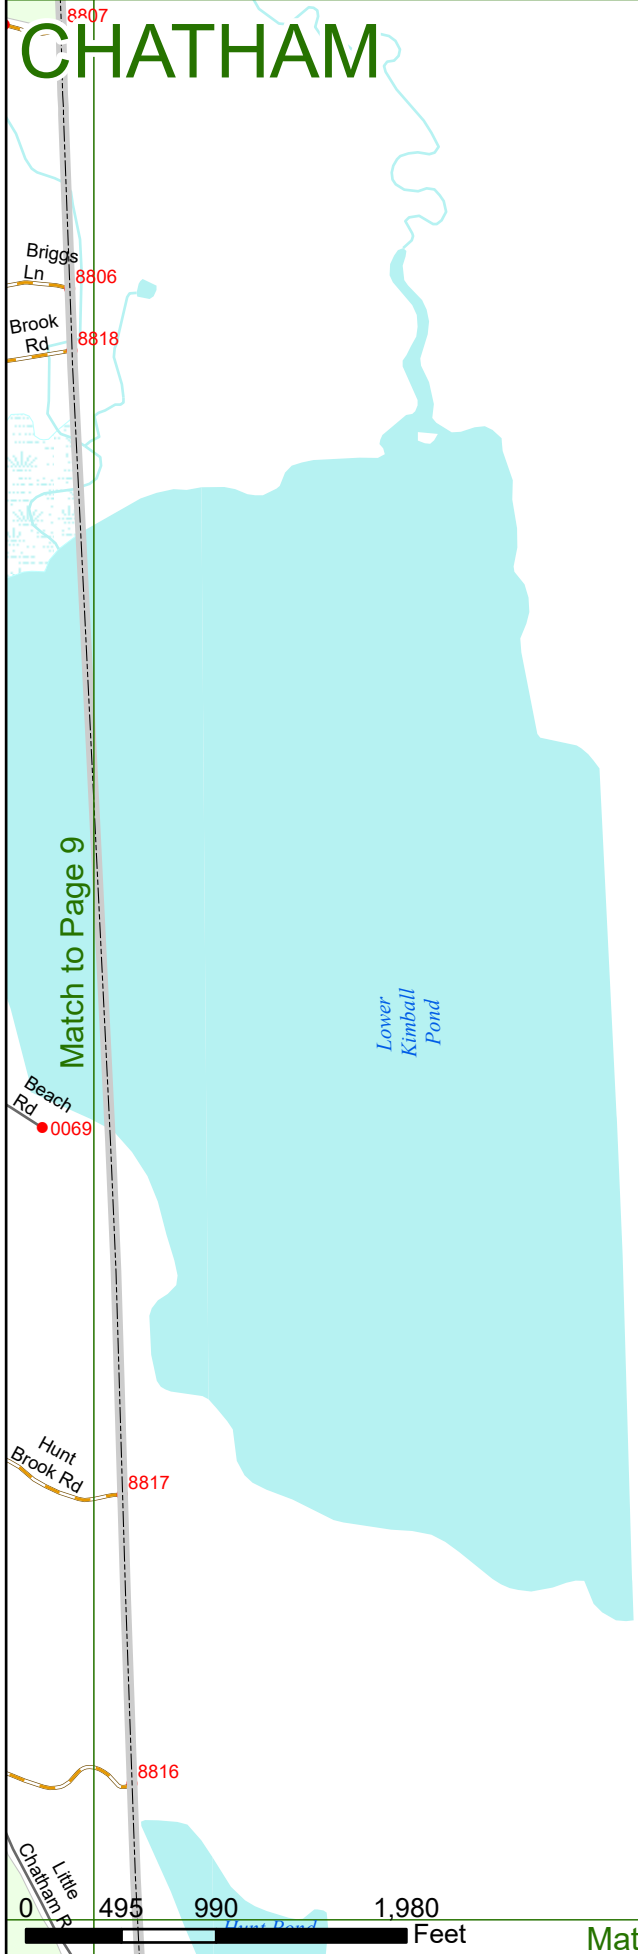

CHATHAM

MAINE 10