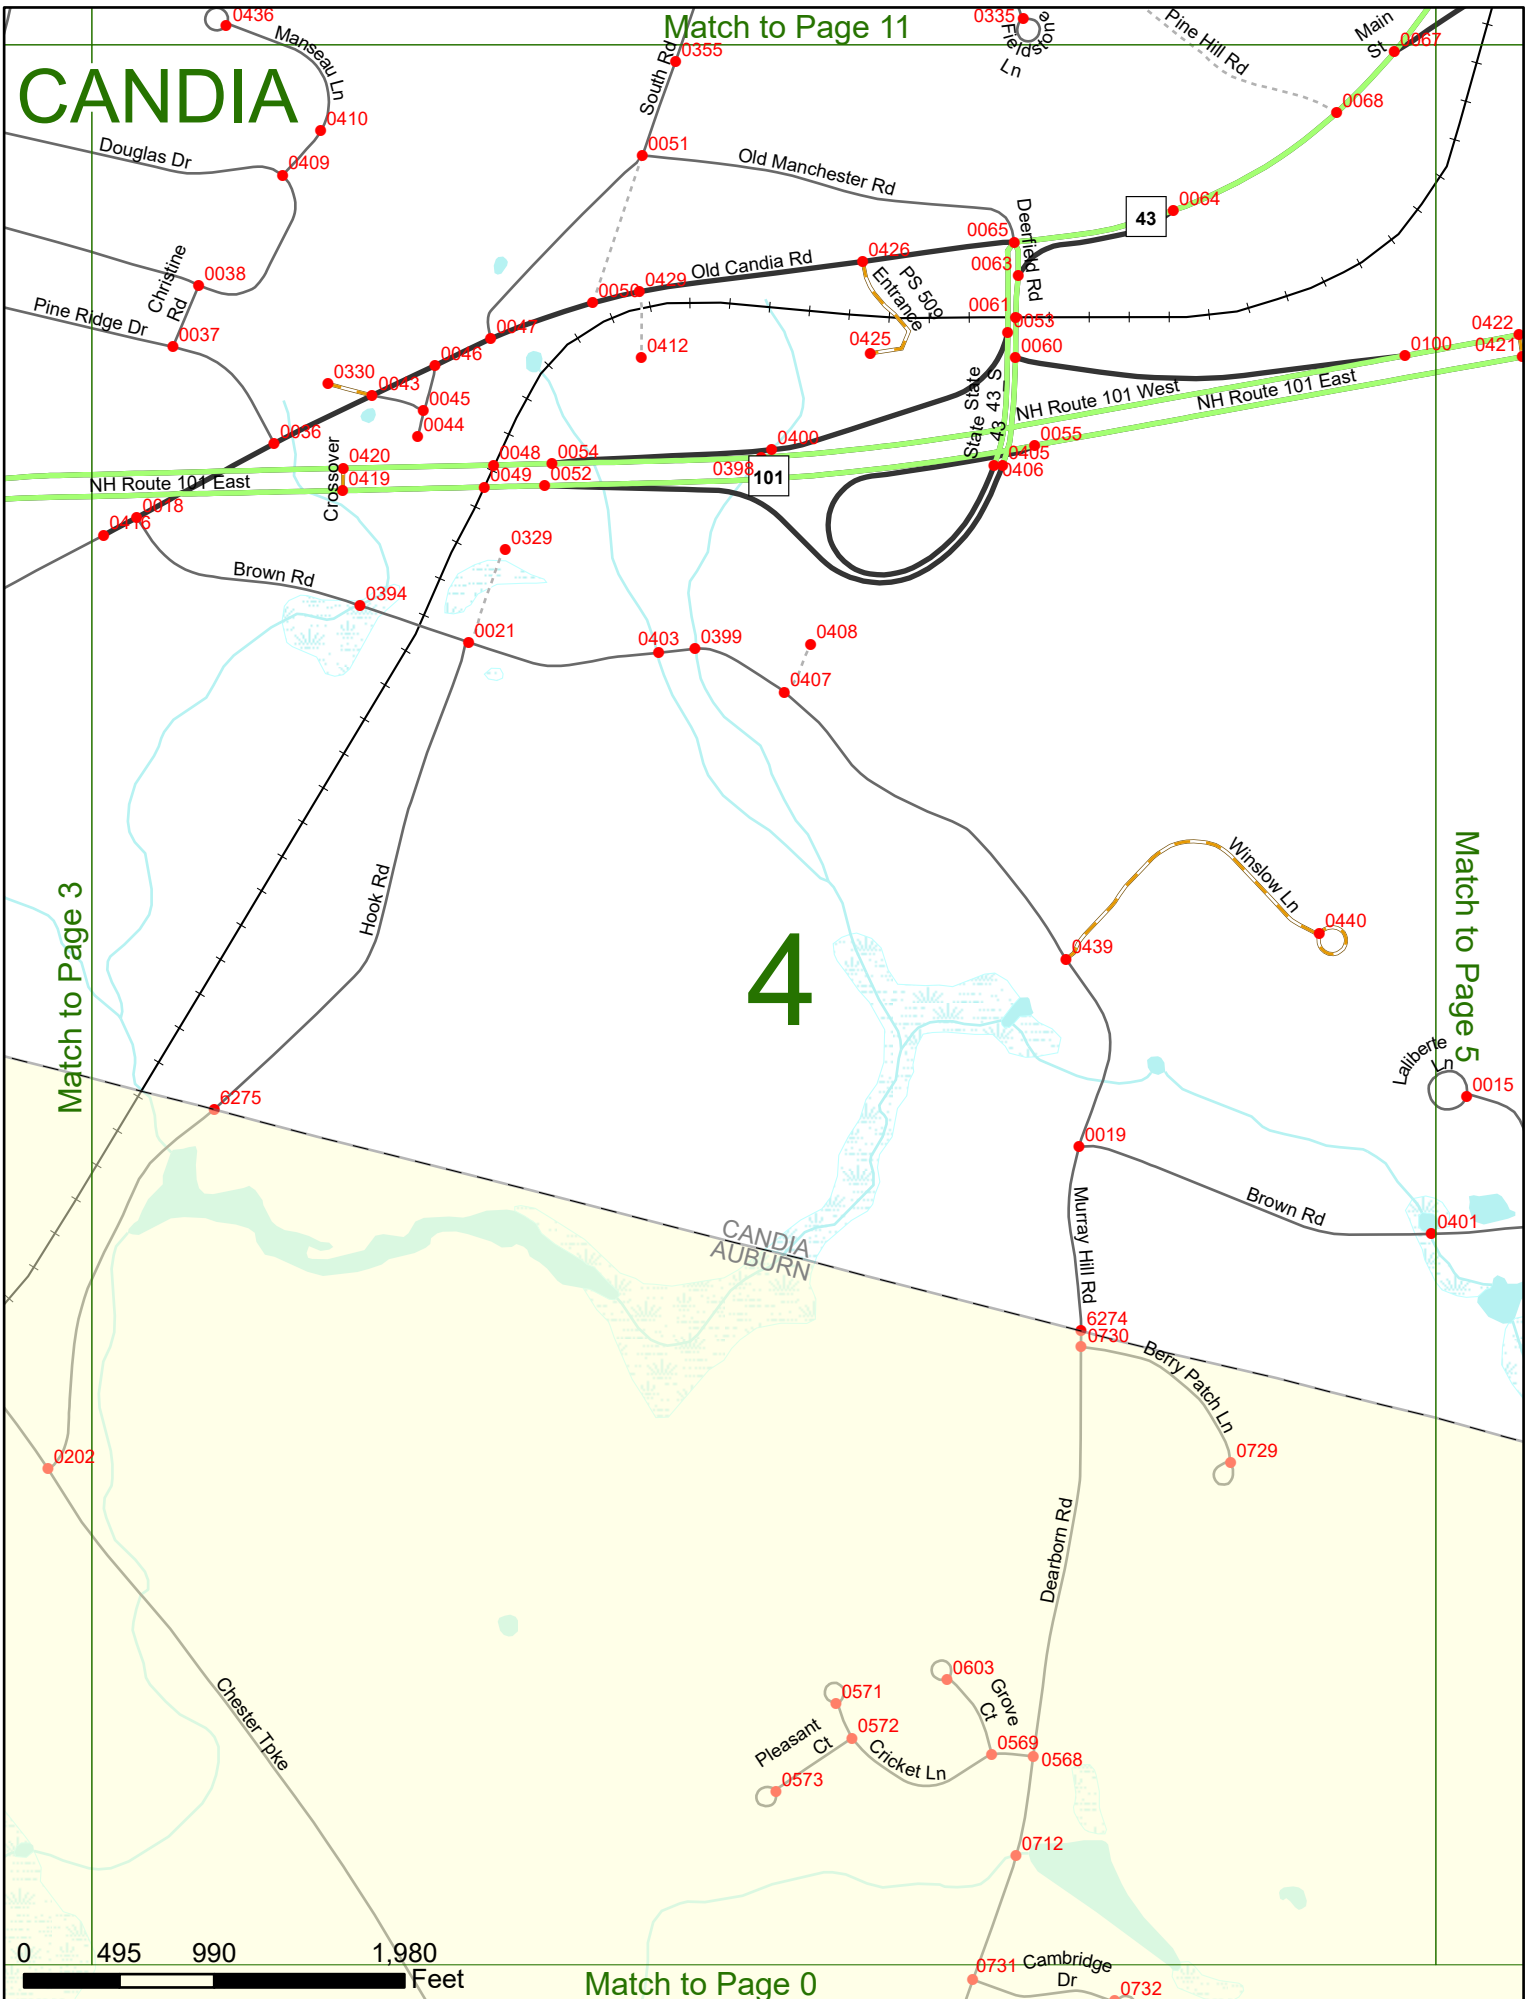

CANDIA

Match to Page 11

Match to Page 3

Match to Page 5

4

CANDIA
AUBURN

0 495 990 1,980 Feet

Match to Page 0