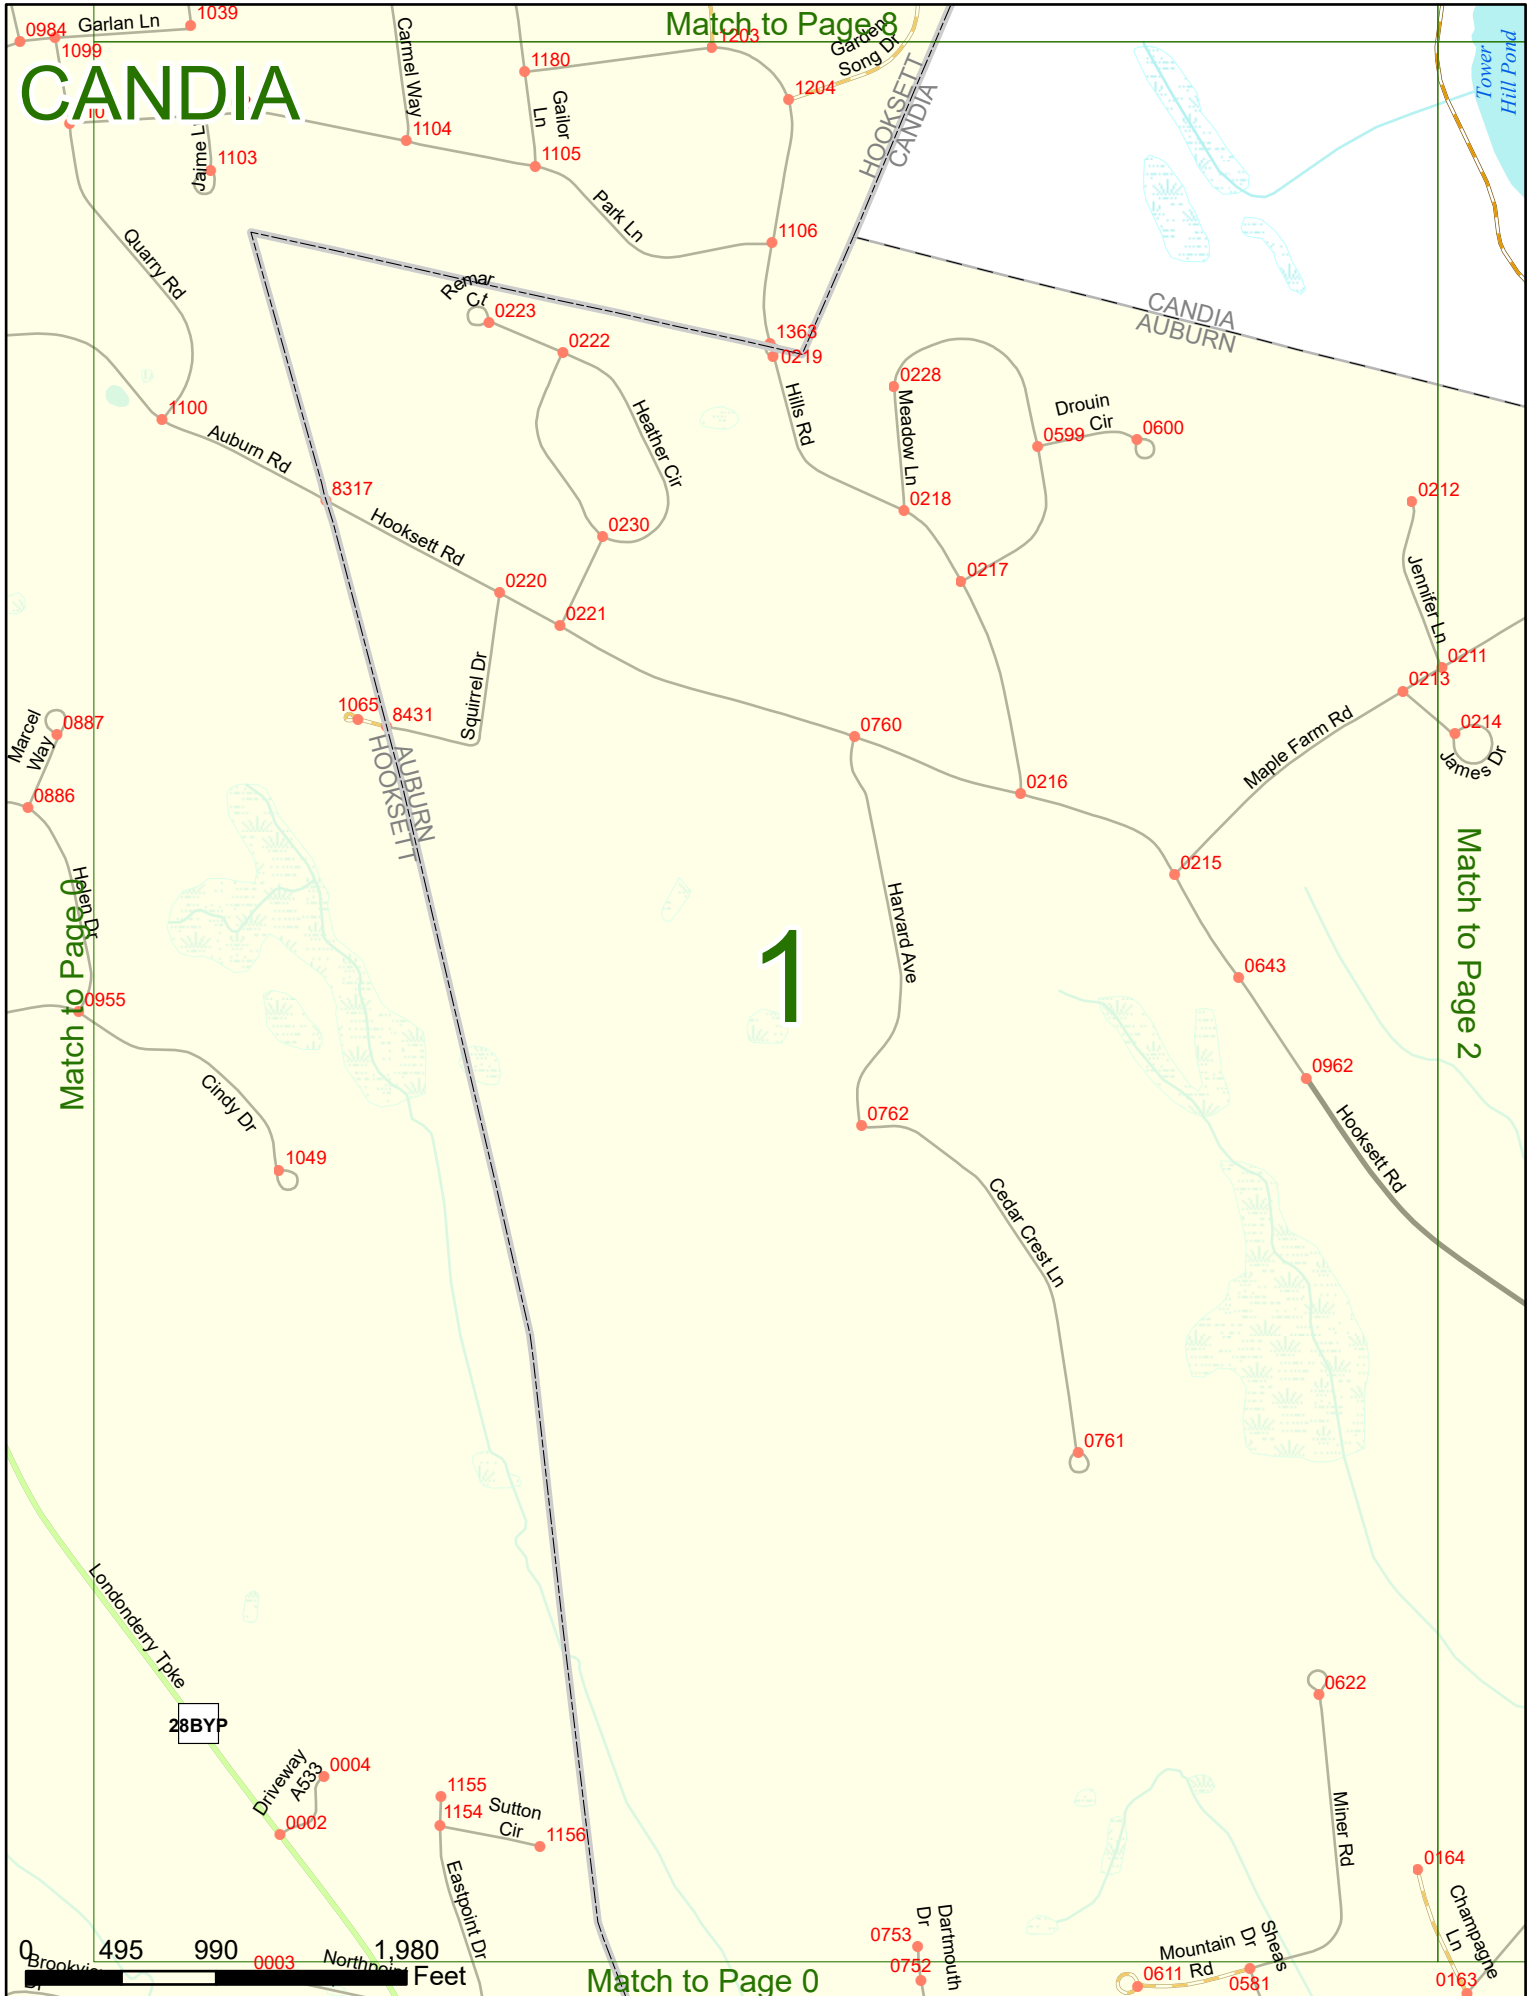

CANDIA

Match to Page 8

Match to Page 0

Match to Page 2

1

Match to Page 0