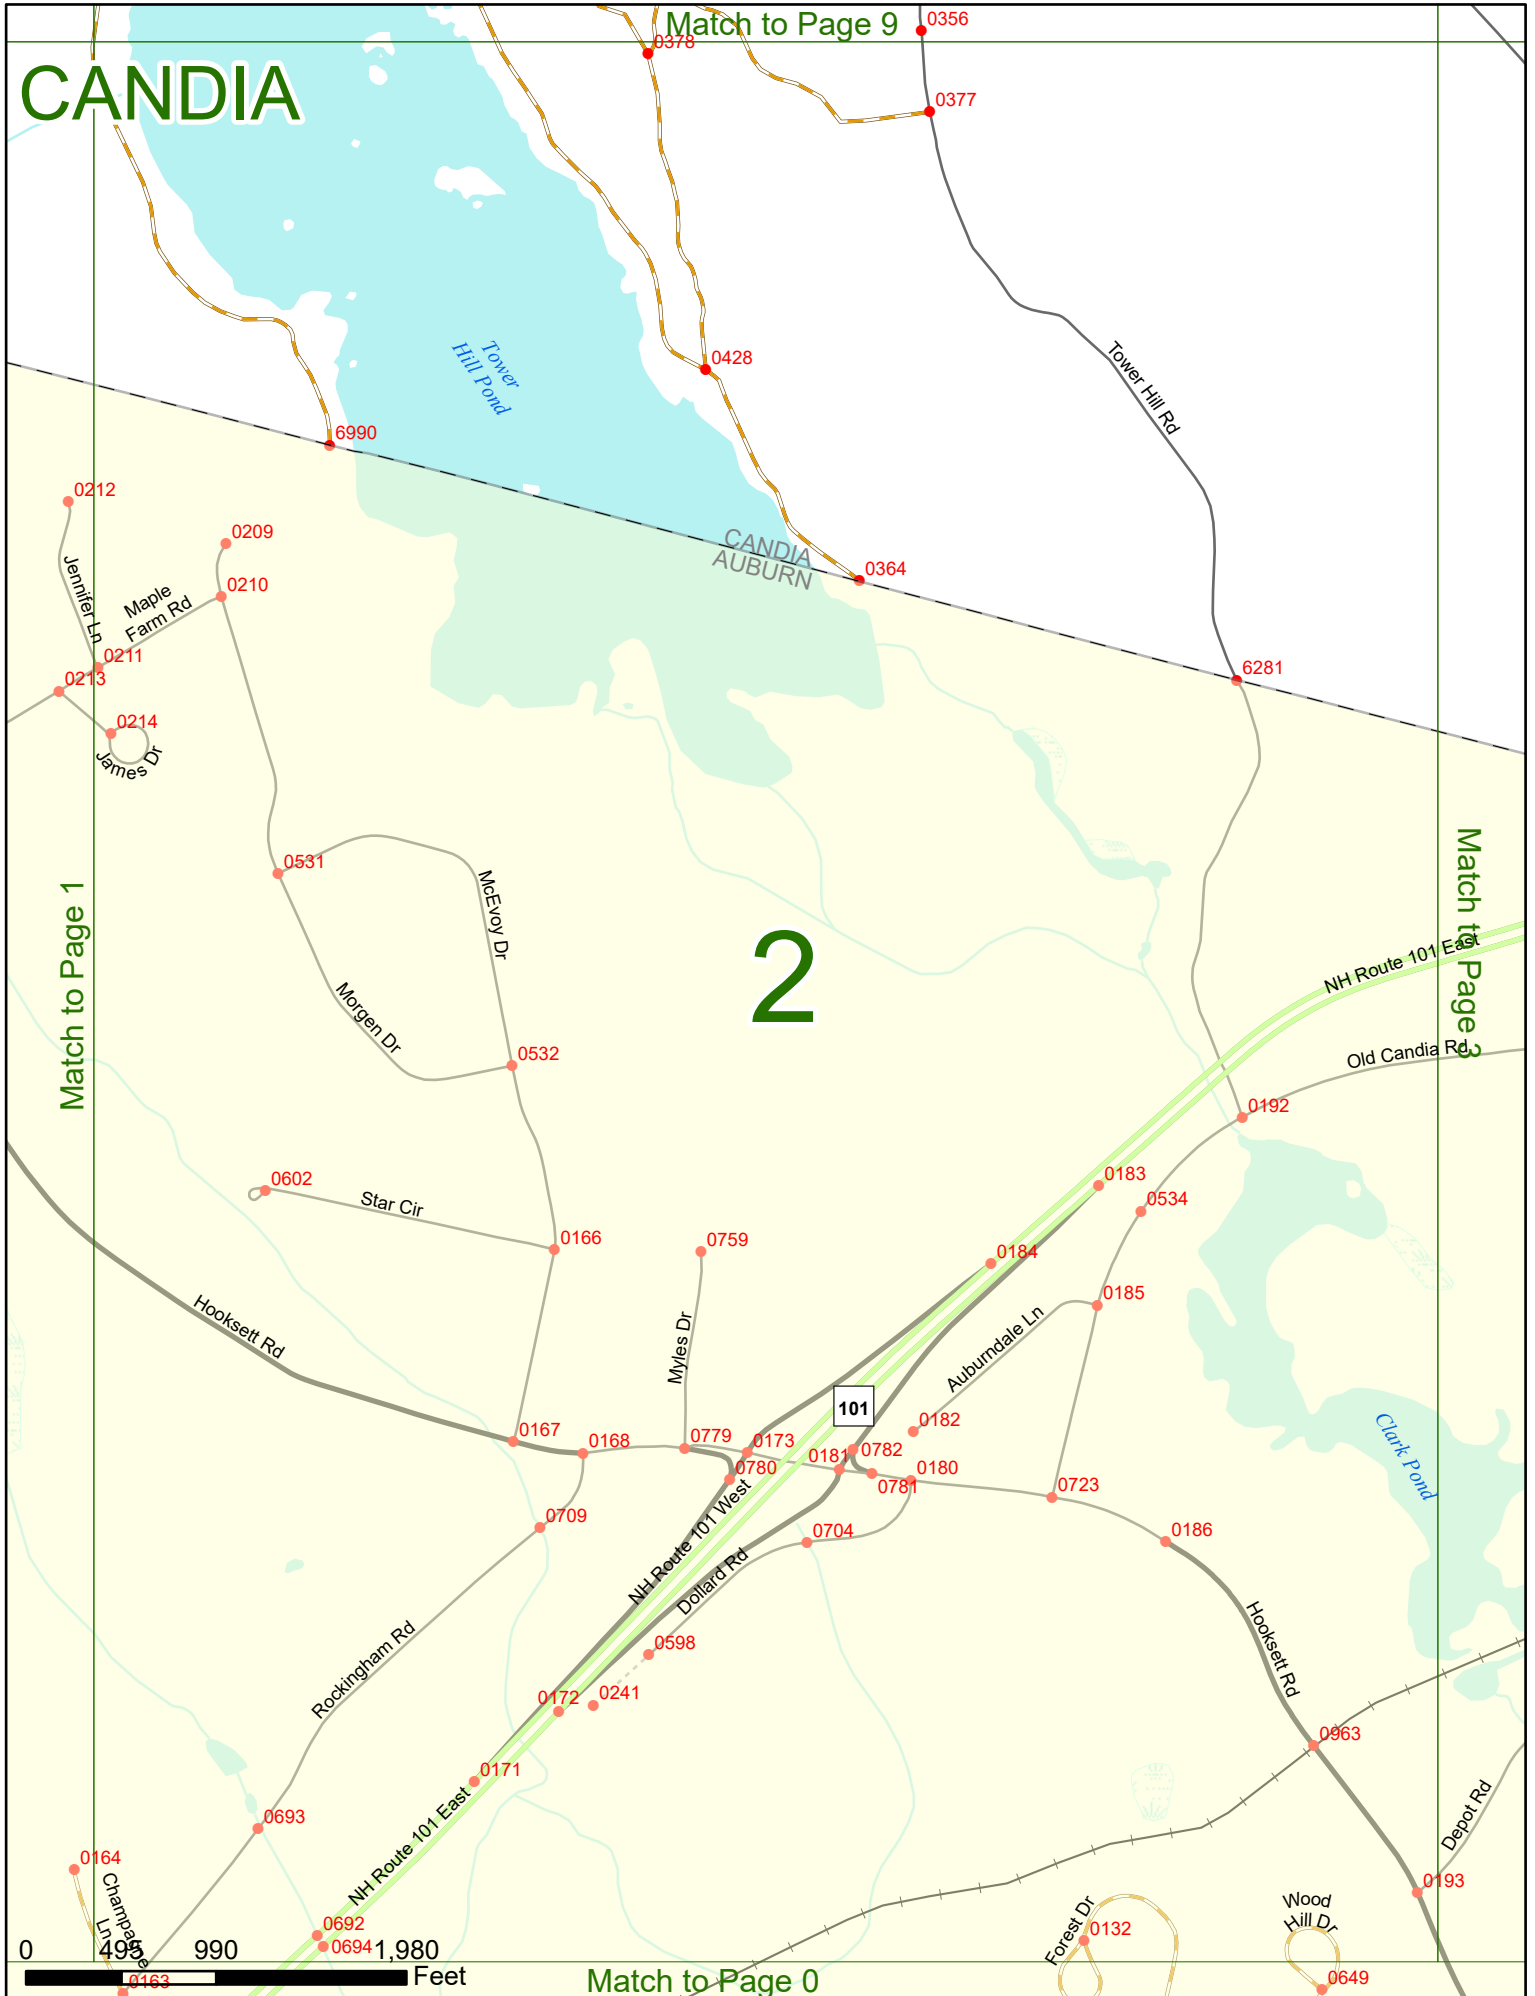

CANDIA

Match to Page 9

2

Match to Page 1

Match to Page 3

Match to Page 0