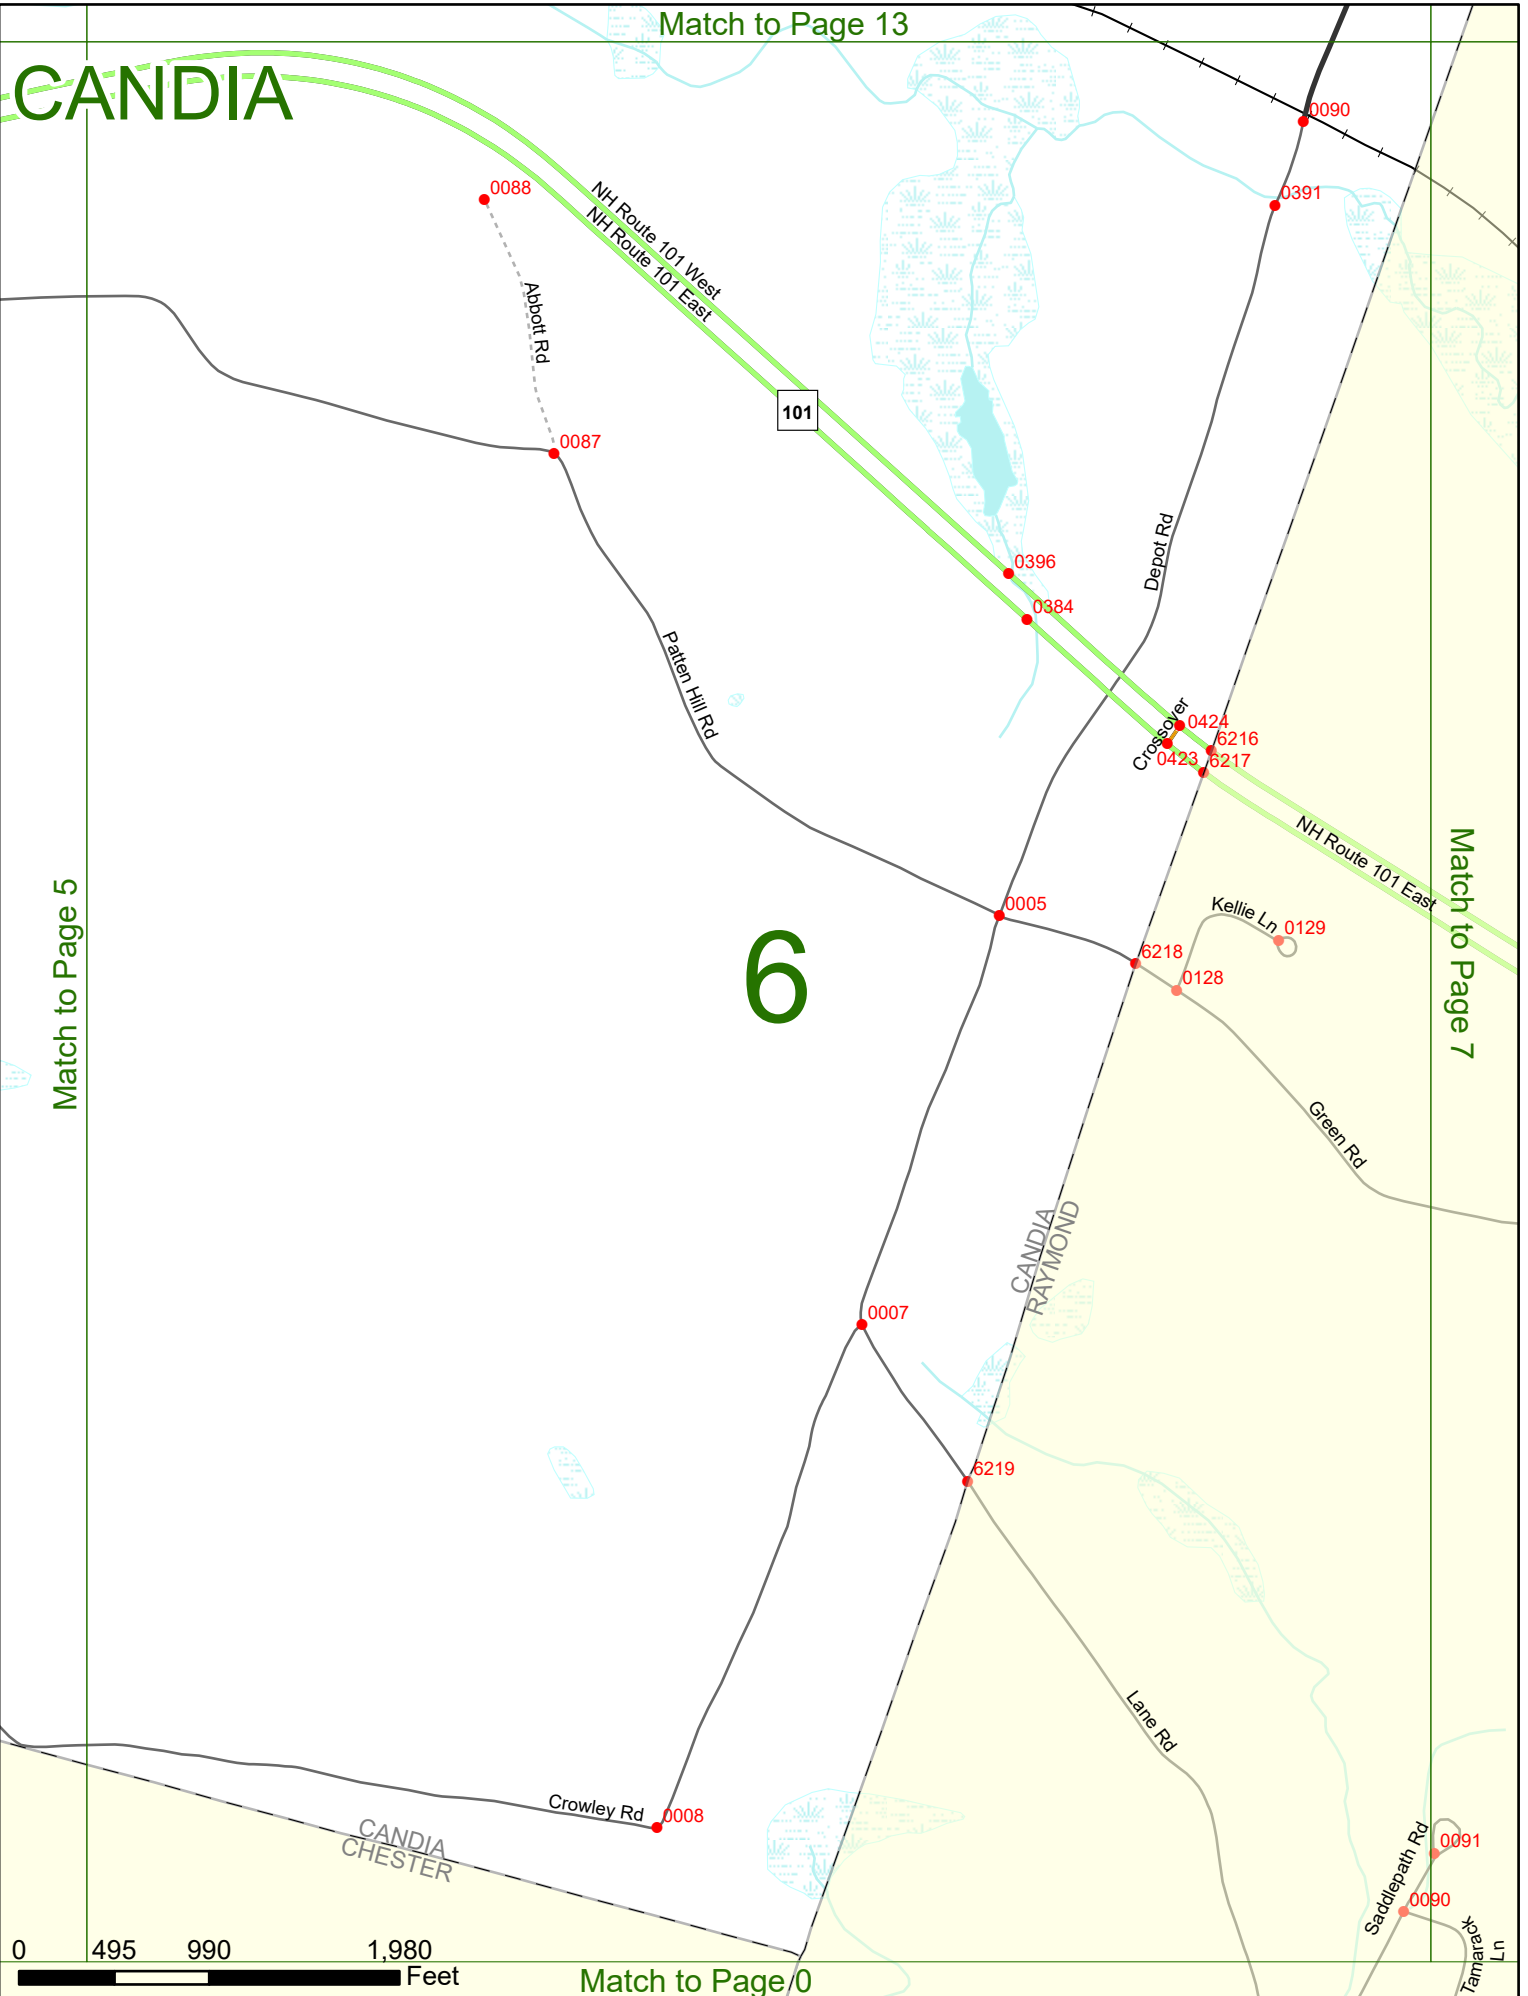

Match to Page 13

CANDIA

Match to Page 5

Match to Page 7

6

0 495 990 1,980 Feet

Match to Page 0