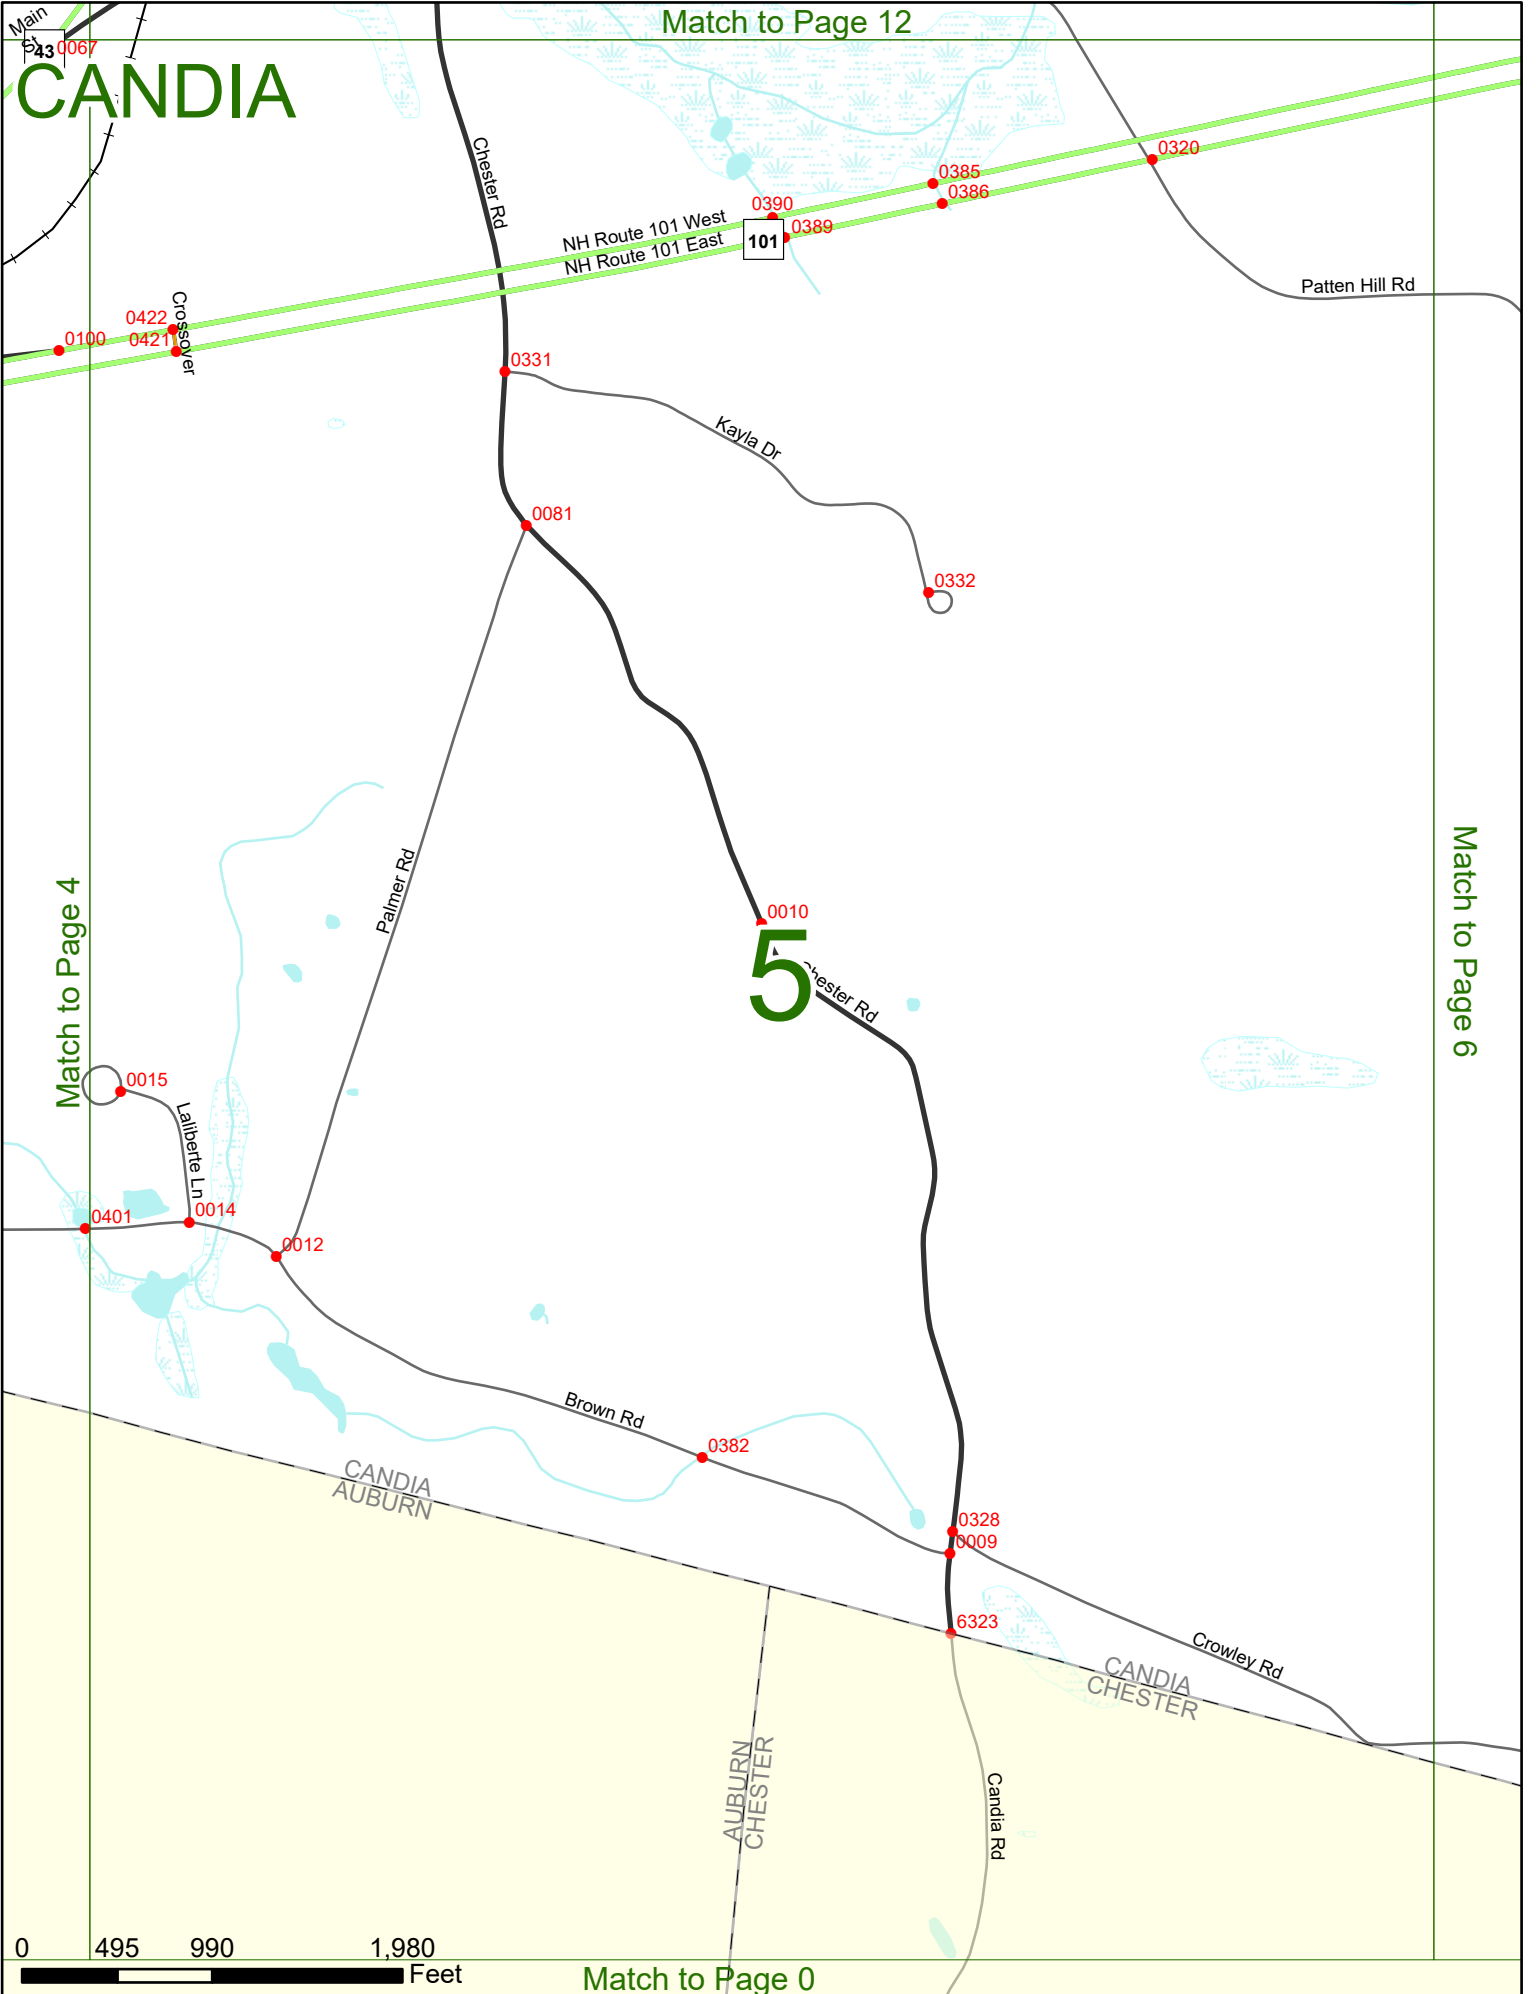

Match to Page 12

CANDIA

Match to Page 4

Match to Page 6

5

0 495 990 1,980 Feet

Match to Page 0