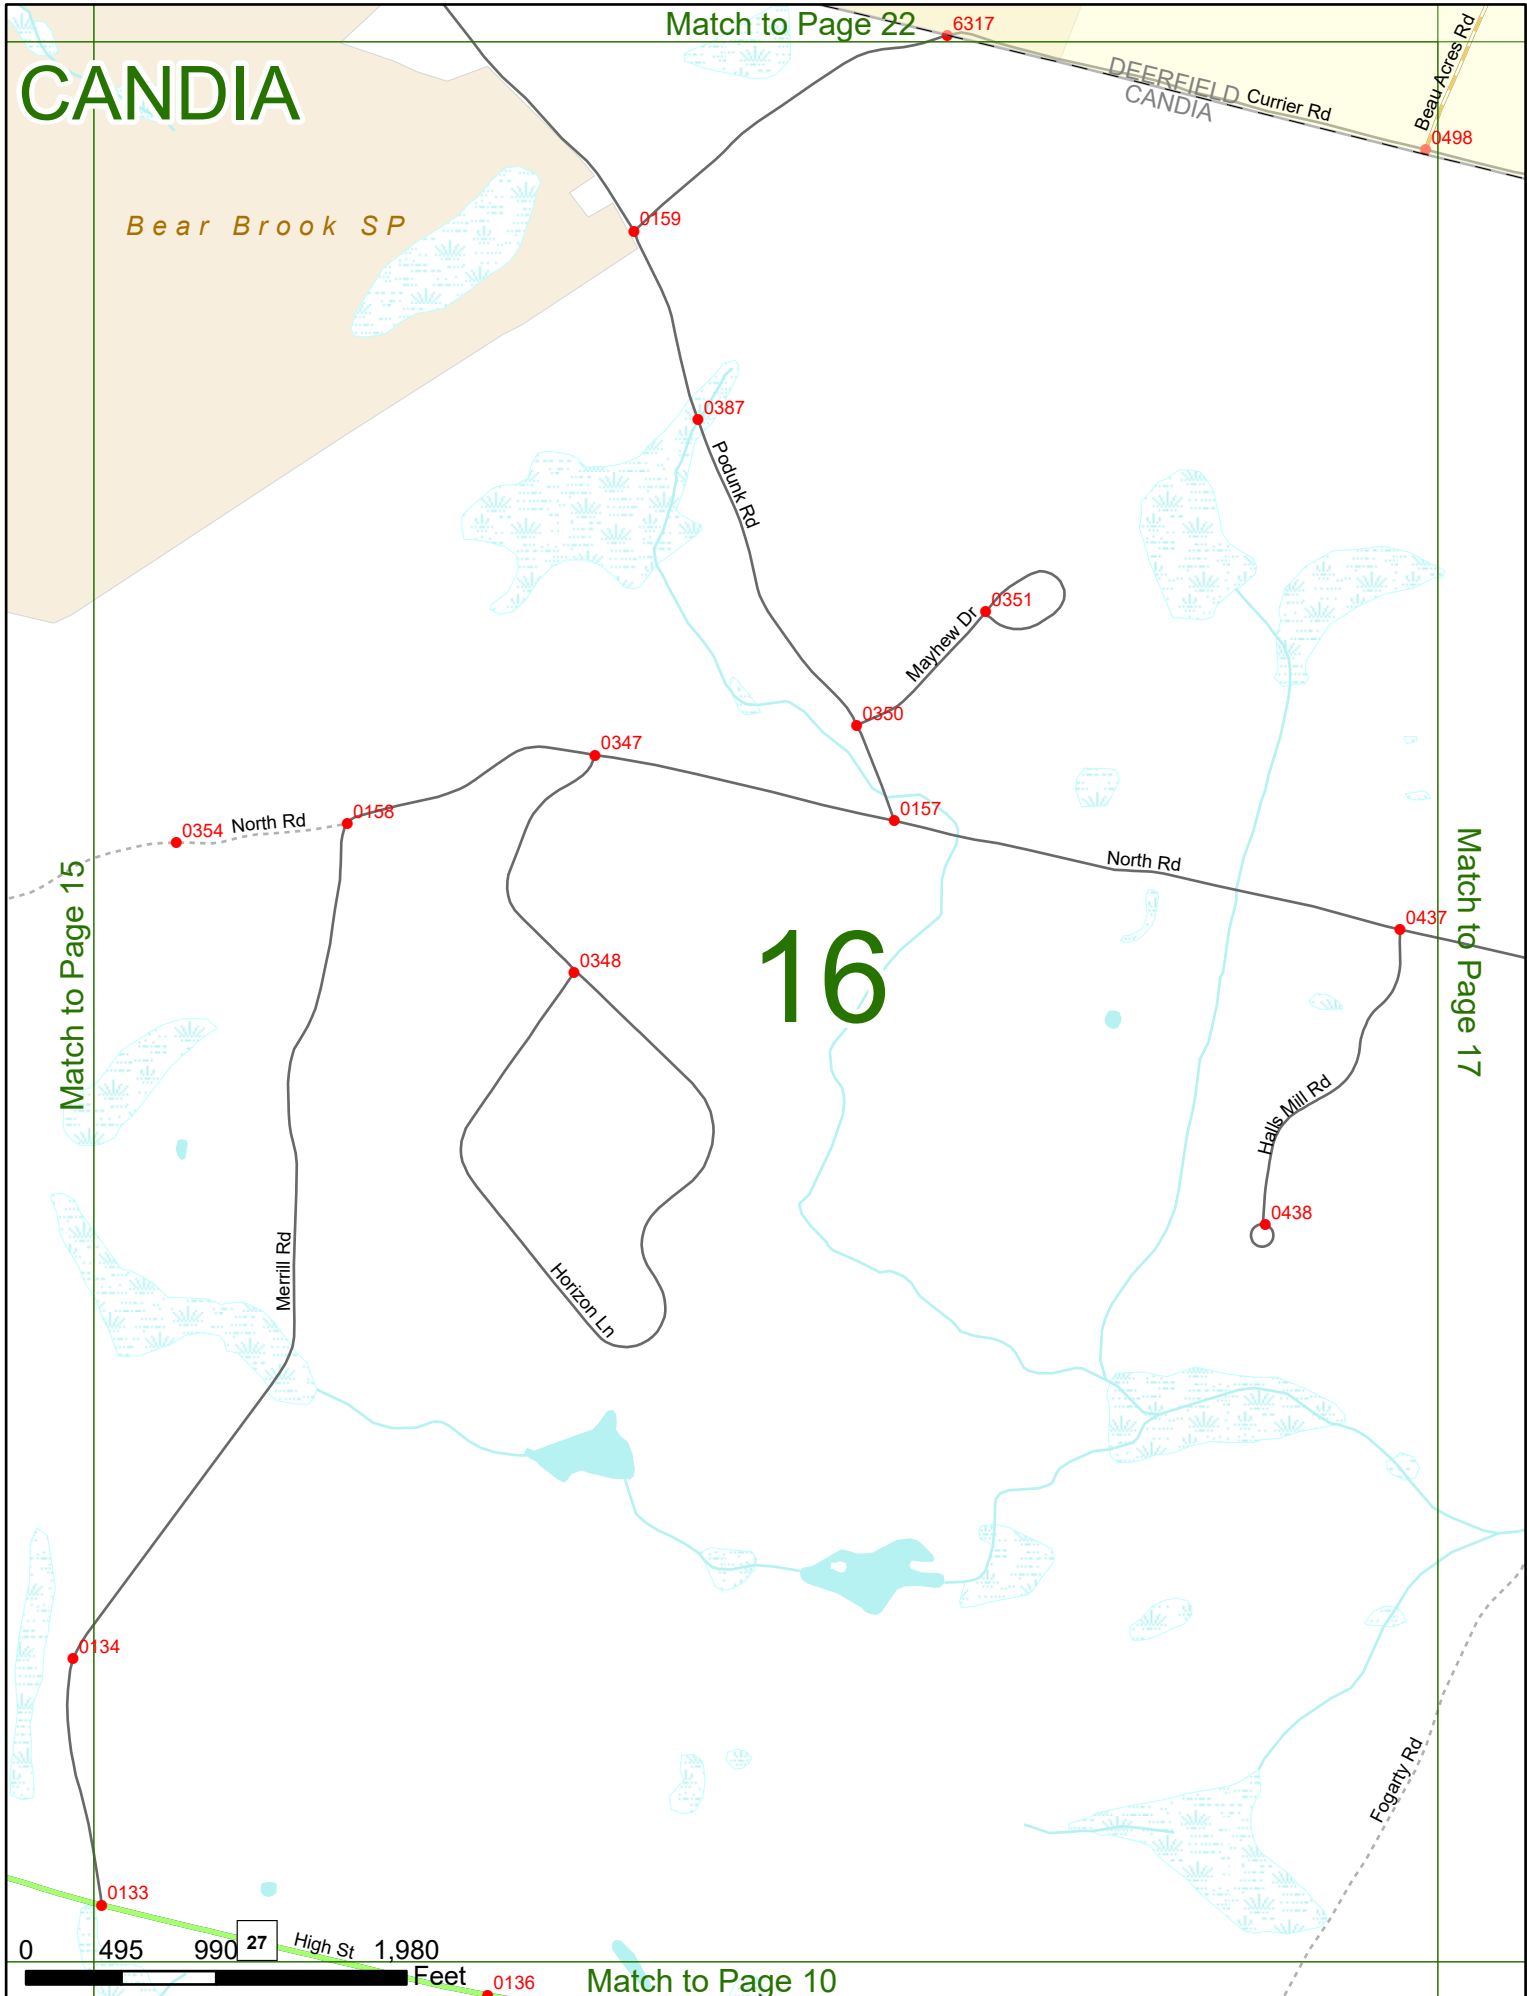

CANDIA

Bear Brook SP

Match to Page 22

DEERFIELD Currier Rd
CANDIA

Bear Acres Rd
0498

0159

0387

Podunk Rd

Mayhew Dr
0351

0350

0347

0354 North Rd

0158

0157

North Rd

0437

Match to Page 15

Match to Page 17

16

0348

Halls Mill Rd
0438

Merrill Rd

Horizon Ln

0134

0133

0 495 990 27 High St 1,980

Feet

0136

Match to Page 10

Fogarty Rd