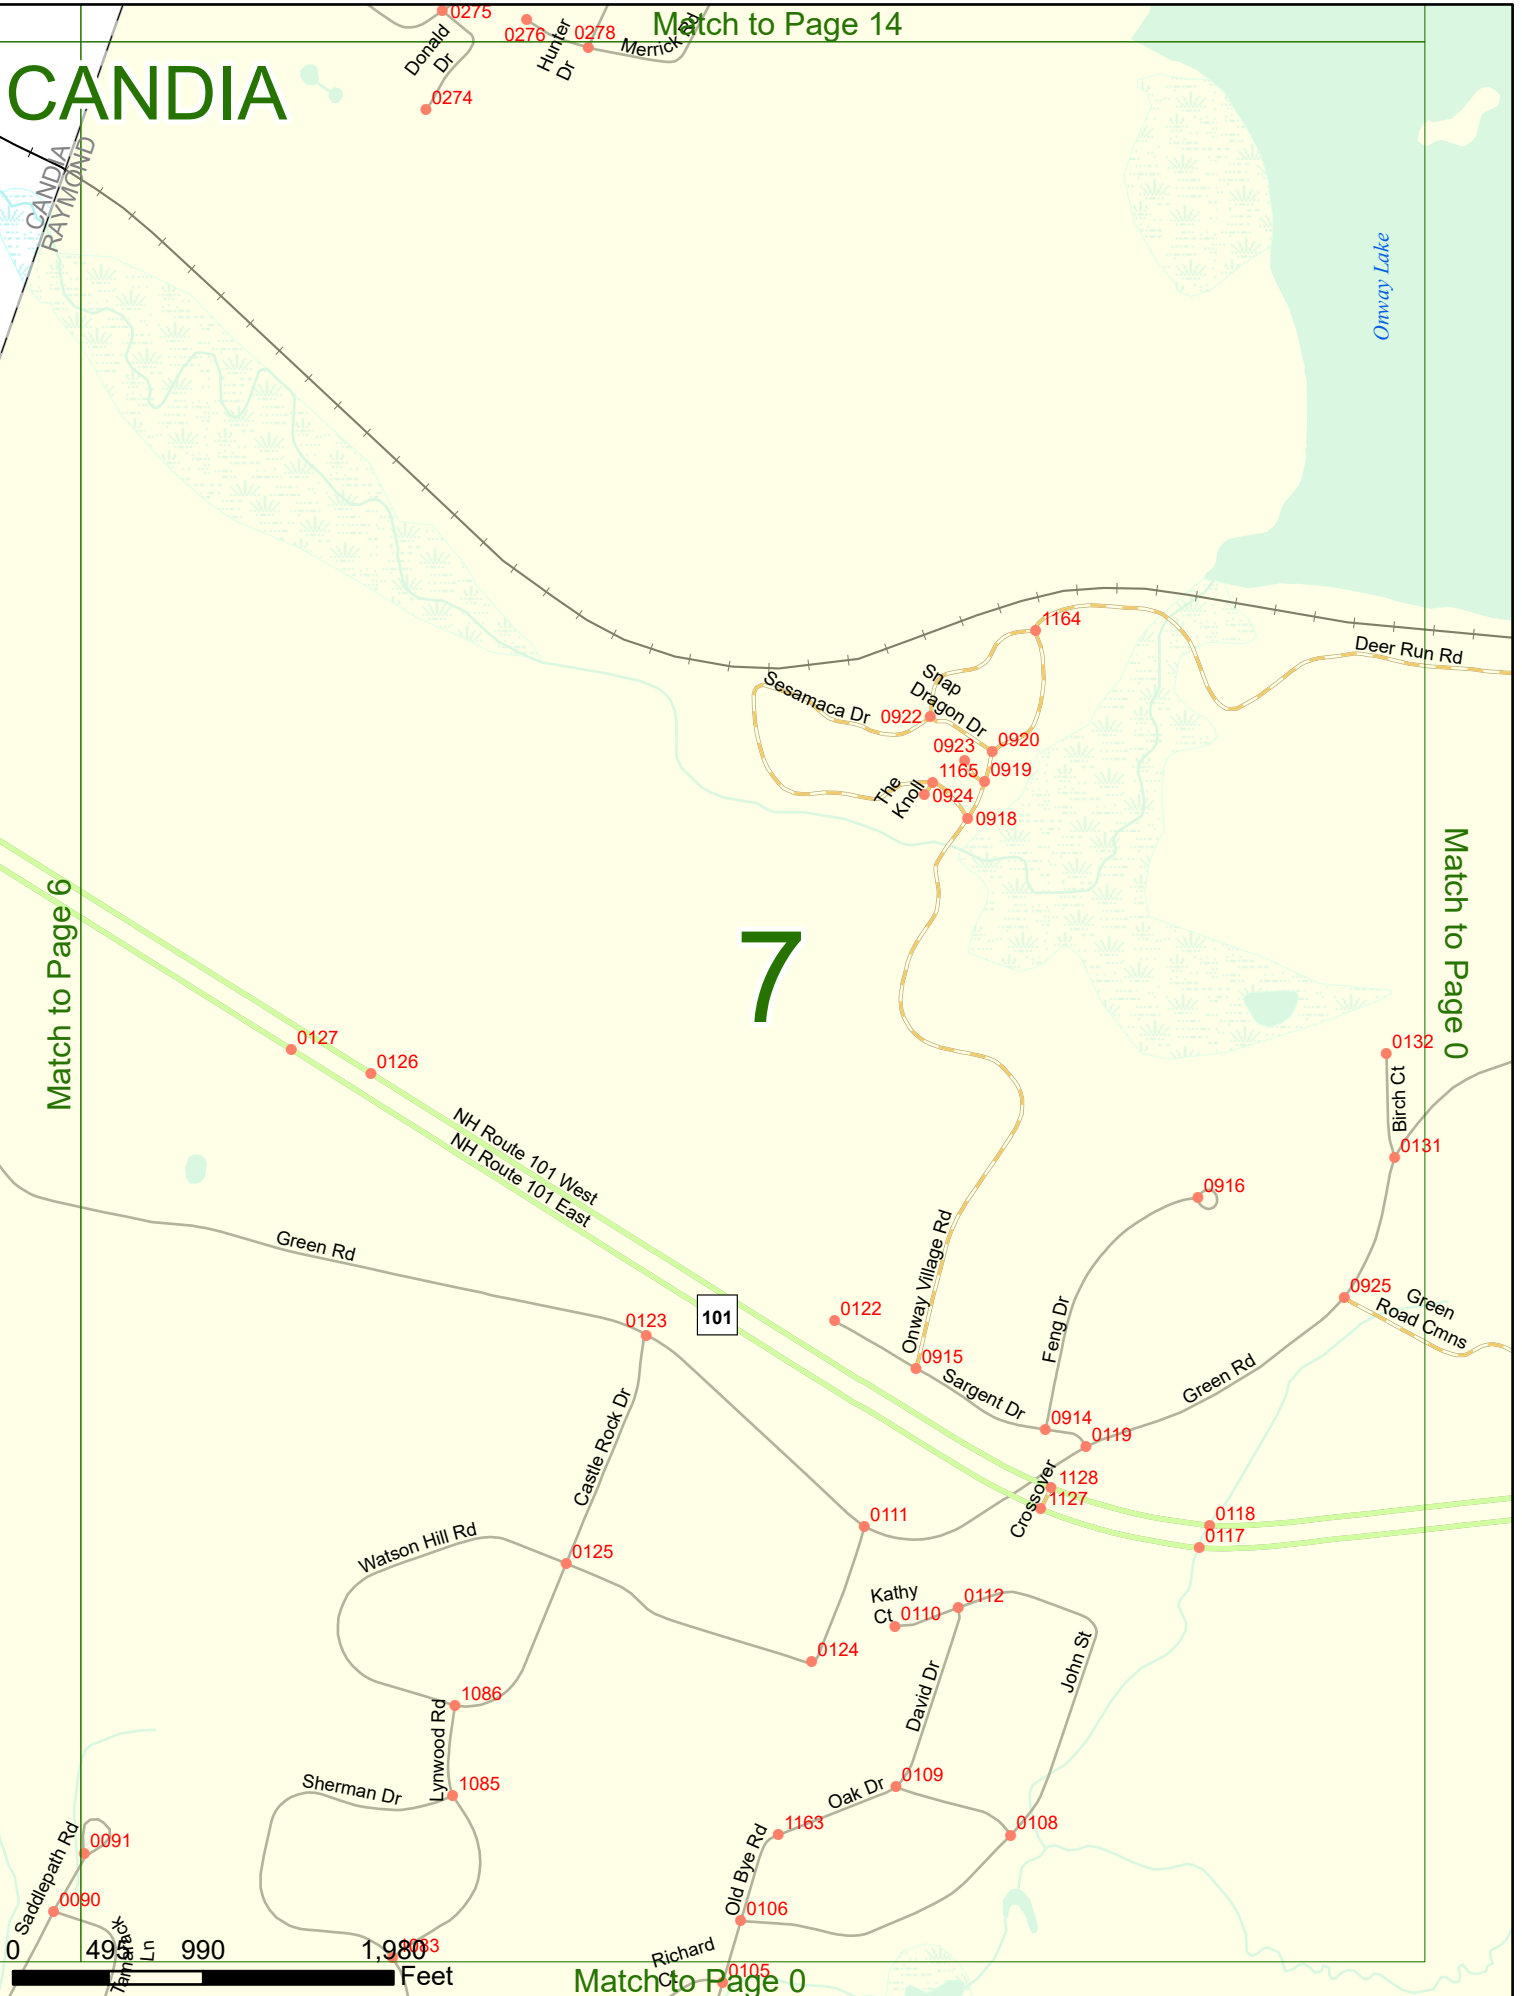

CANDIA

Match to Page 14

7

Match to Page 6

Match to Page 0

Onway Lake