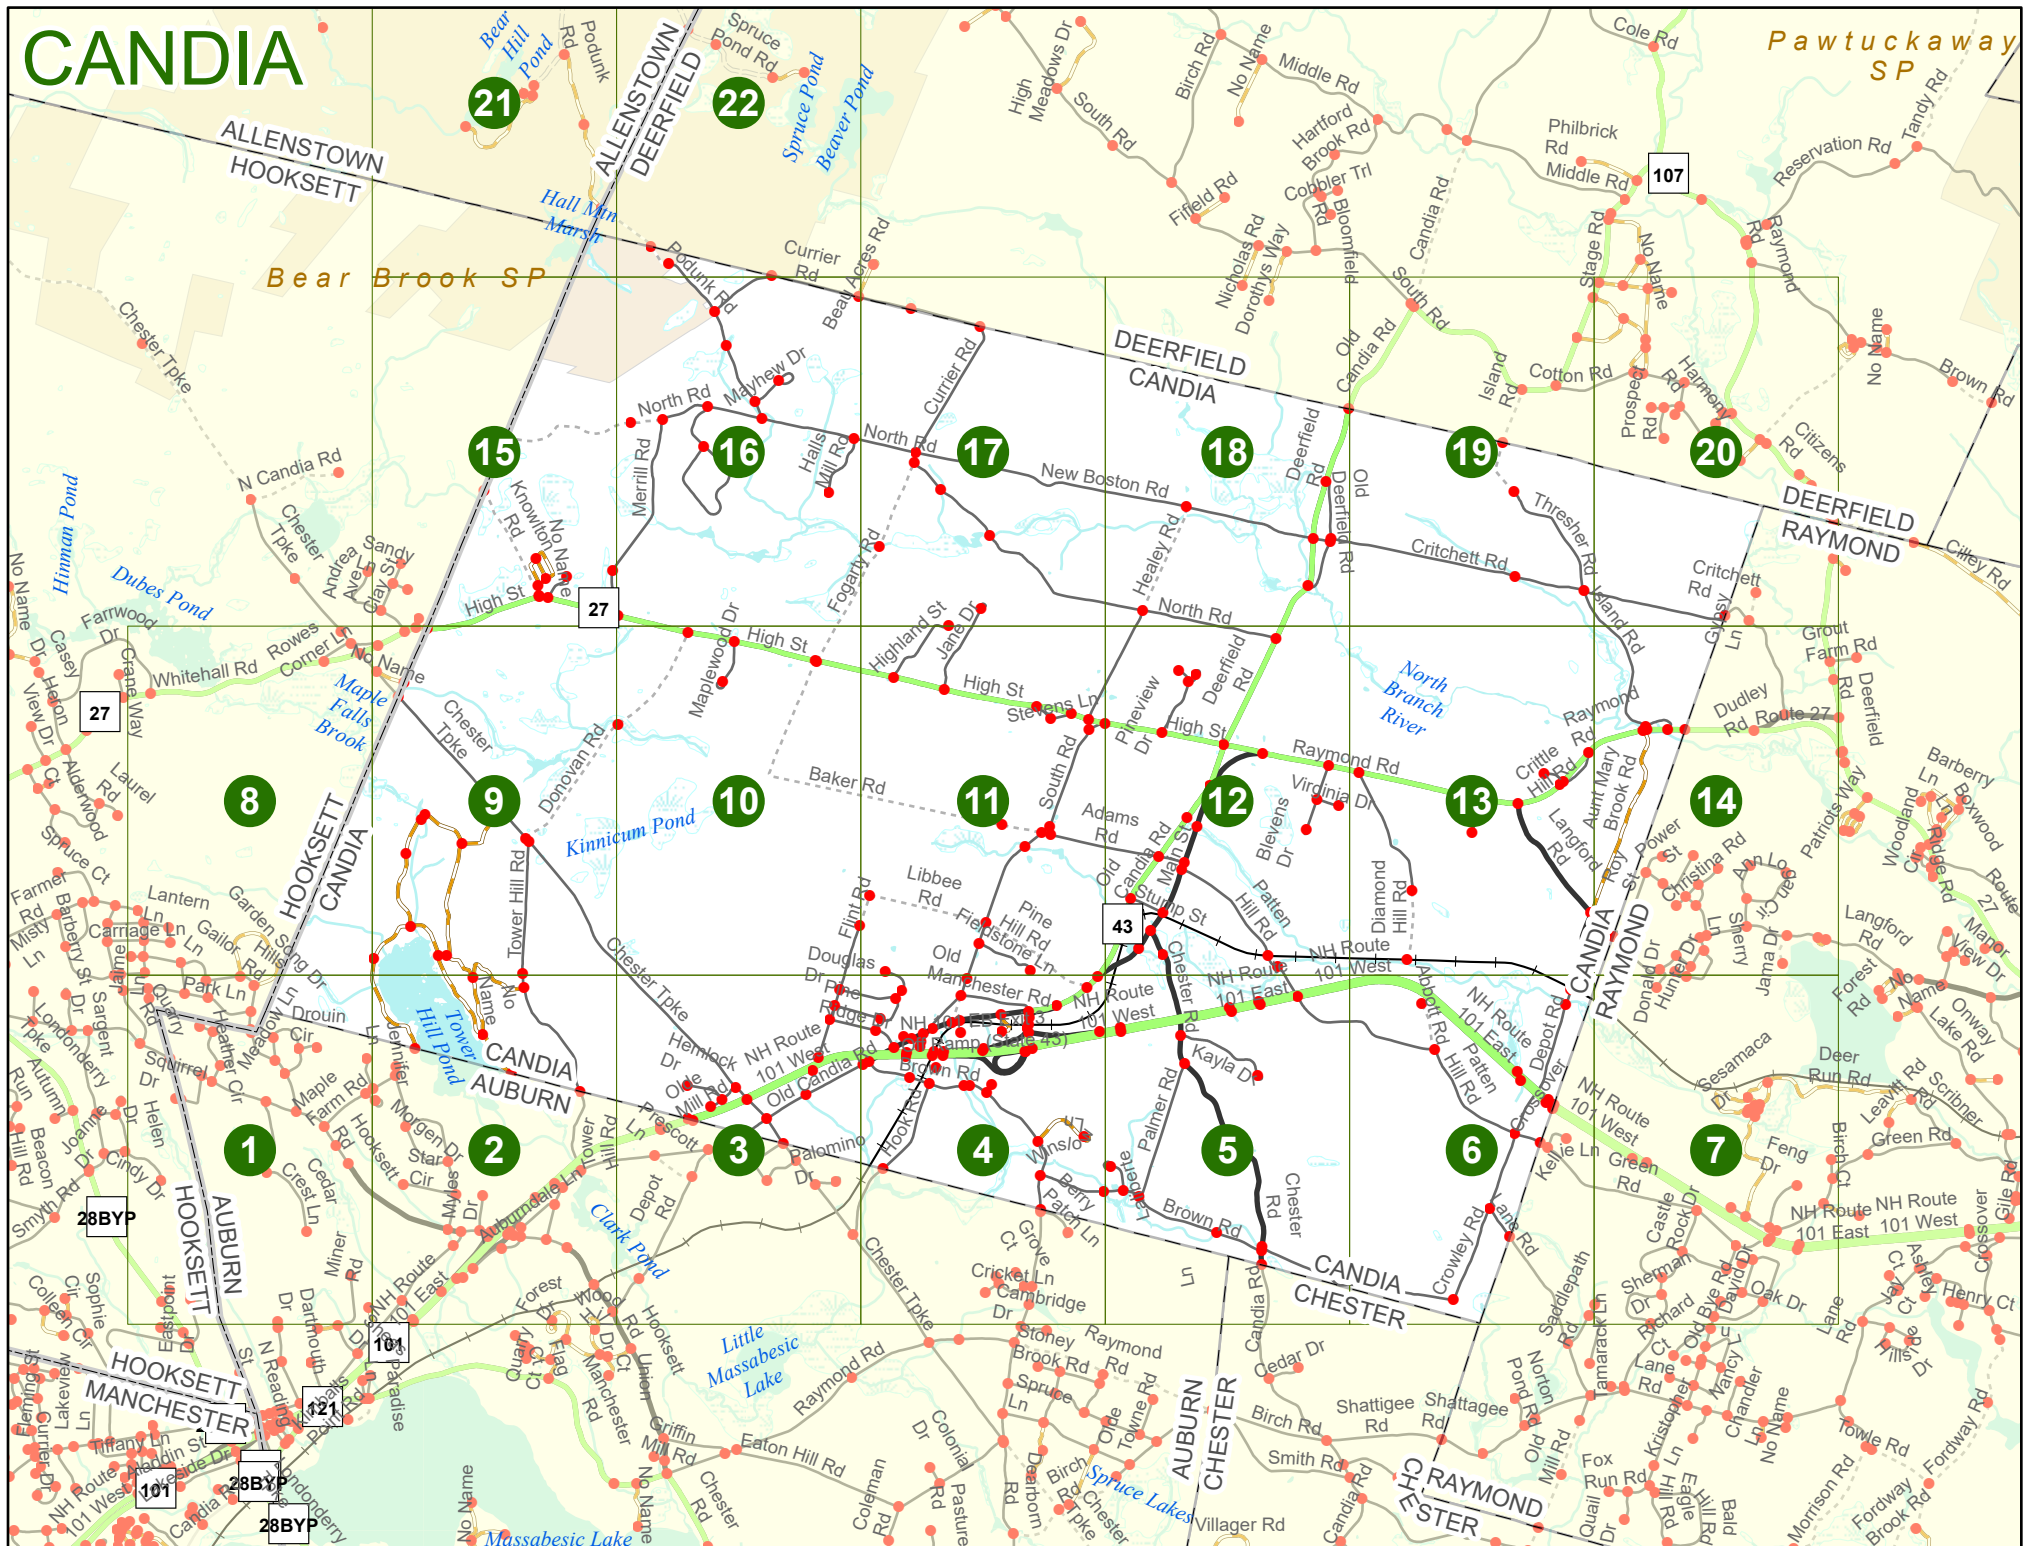

CANDIA

Pawtuckaway SP

Bear Brook SP