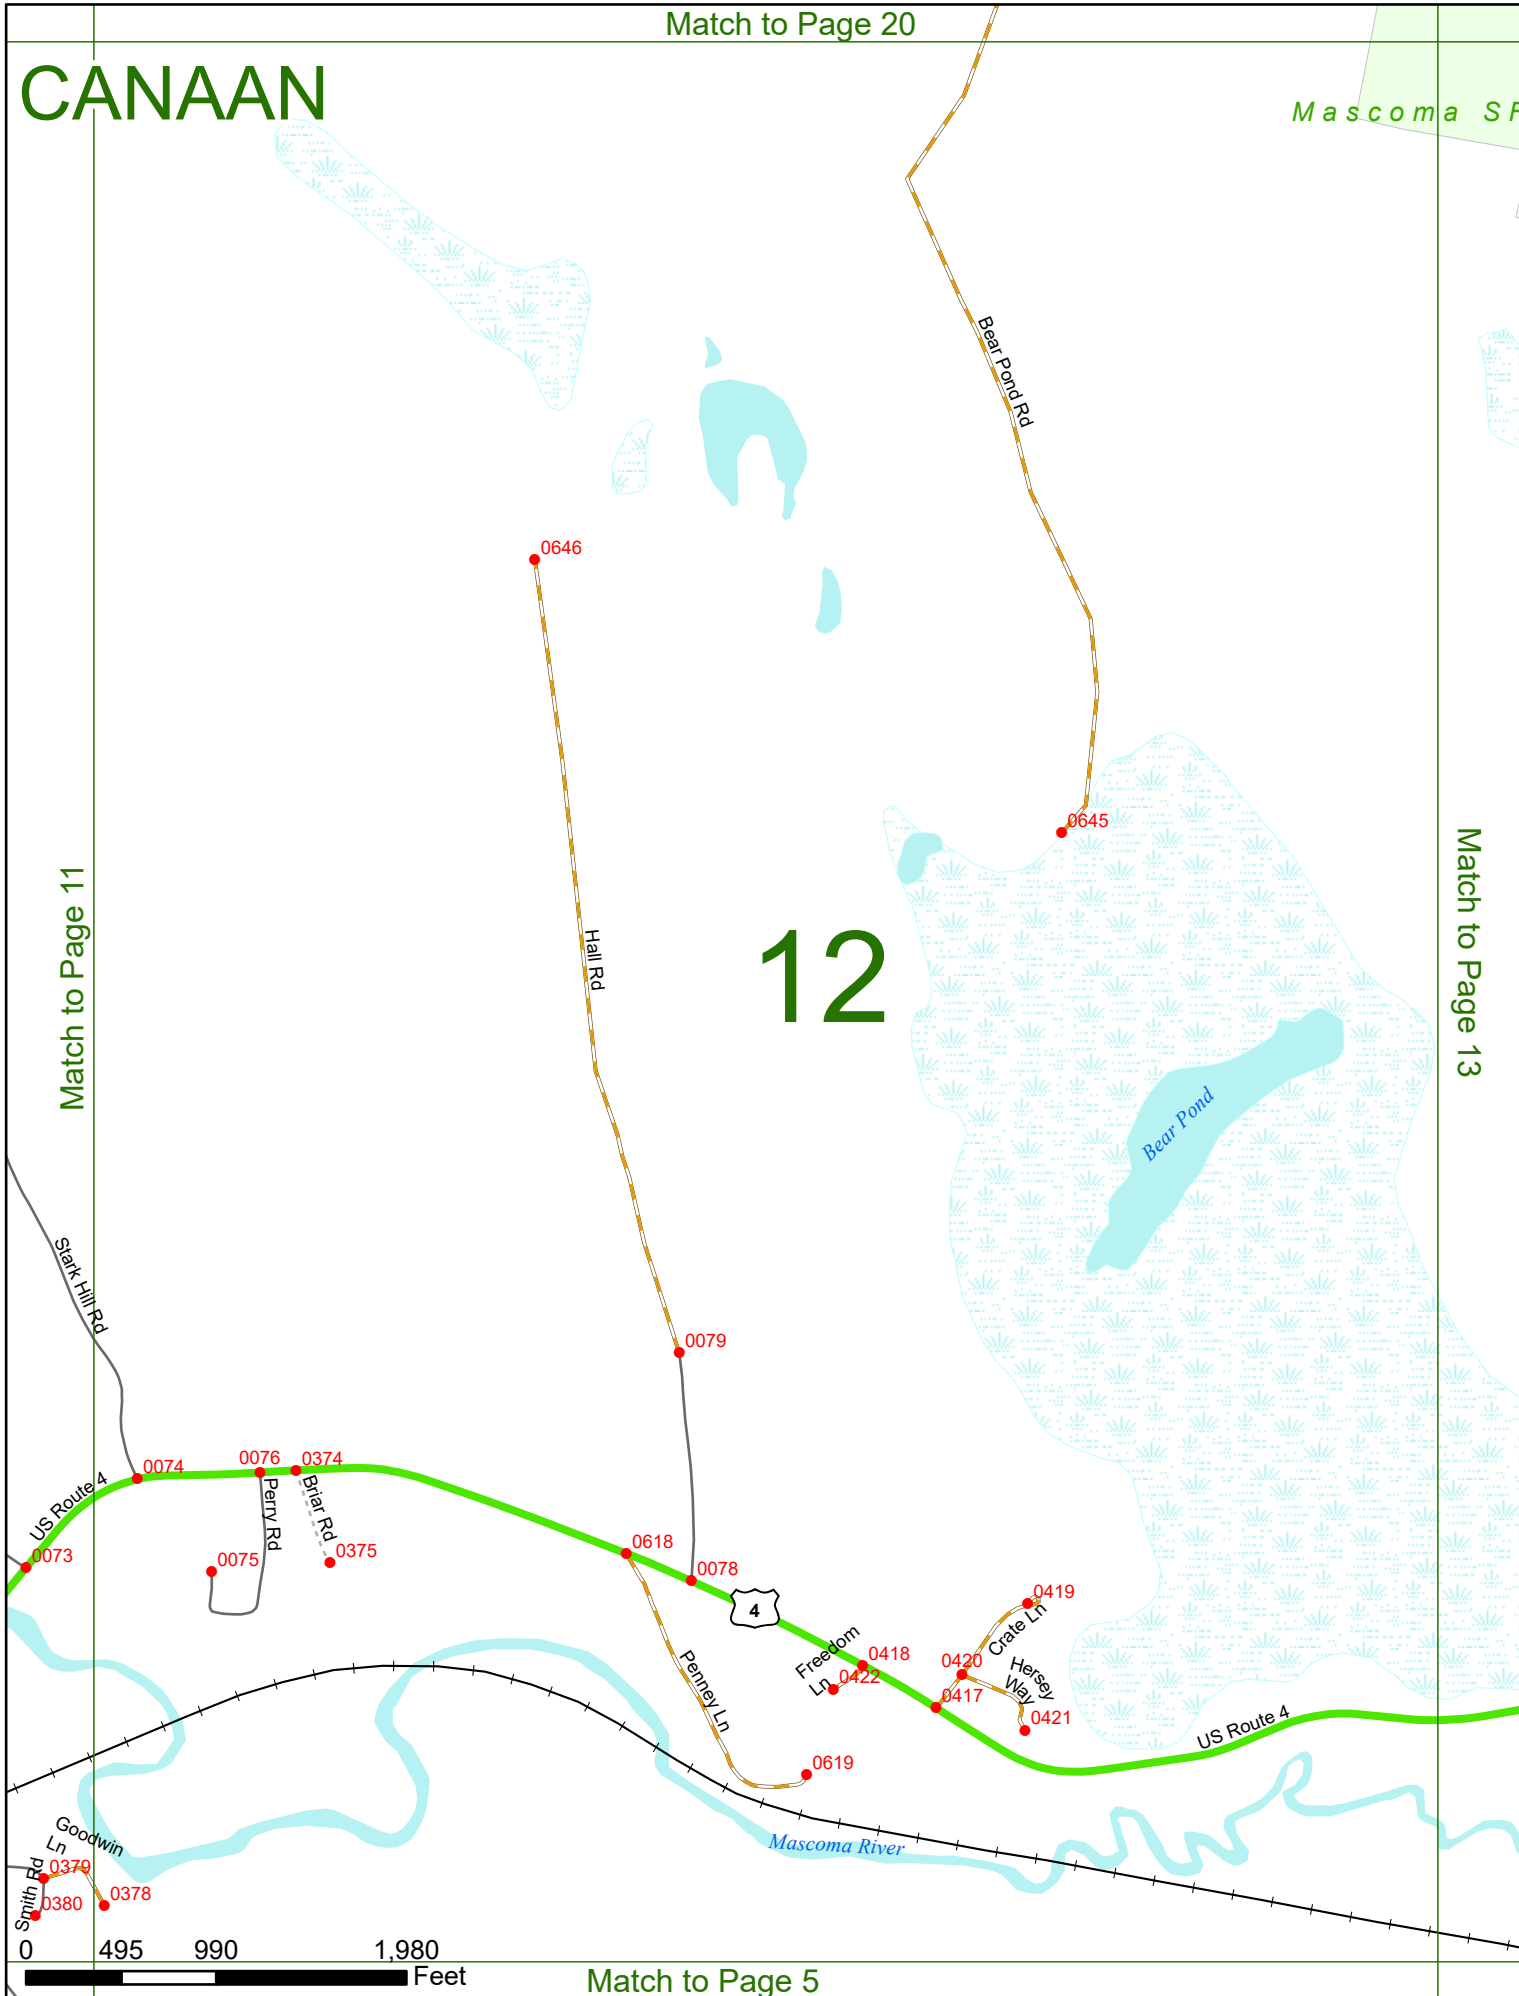

CANAAN

Mascoma SF

Match to Page 11

Match to Page 13

12