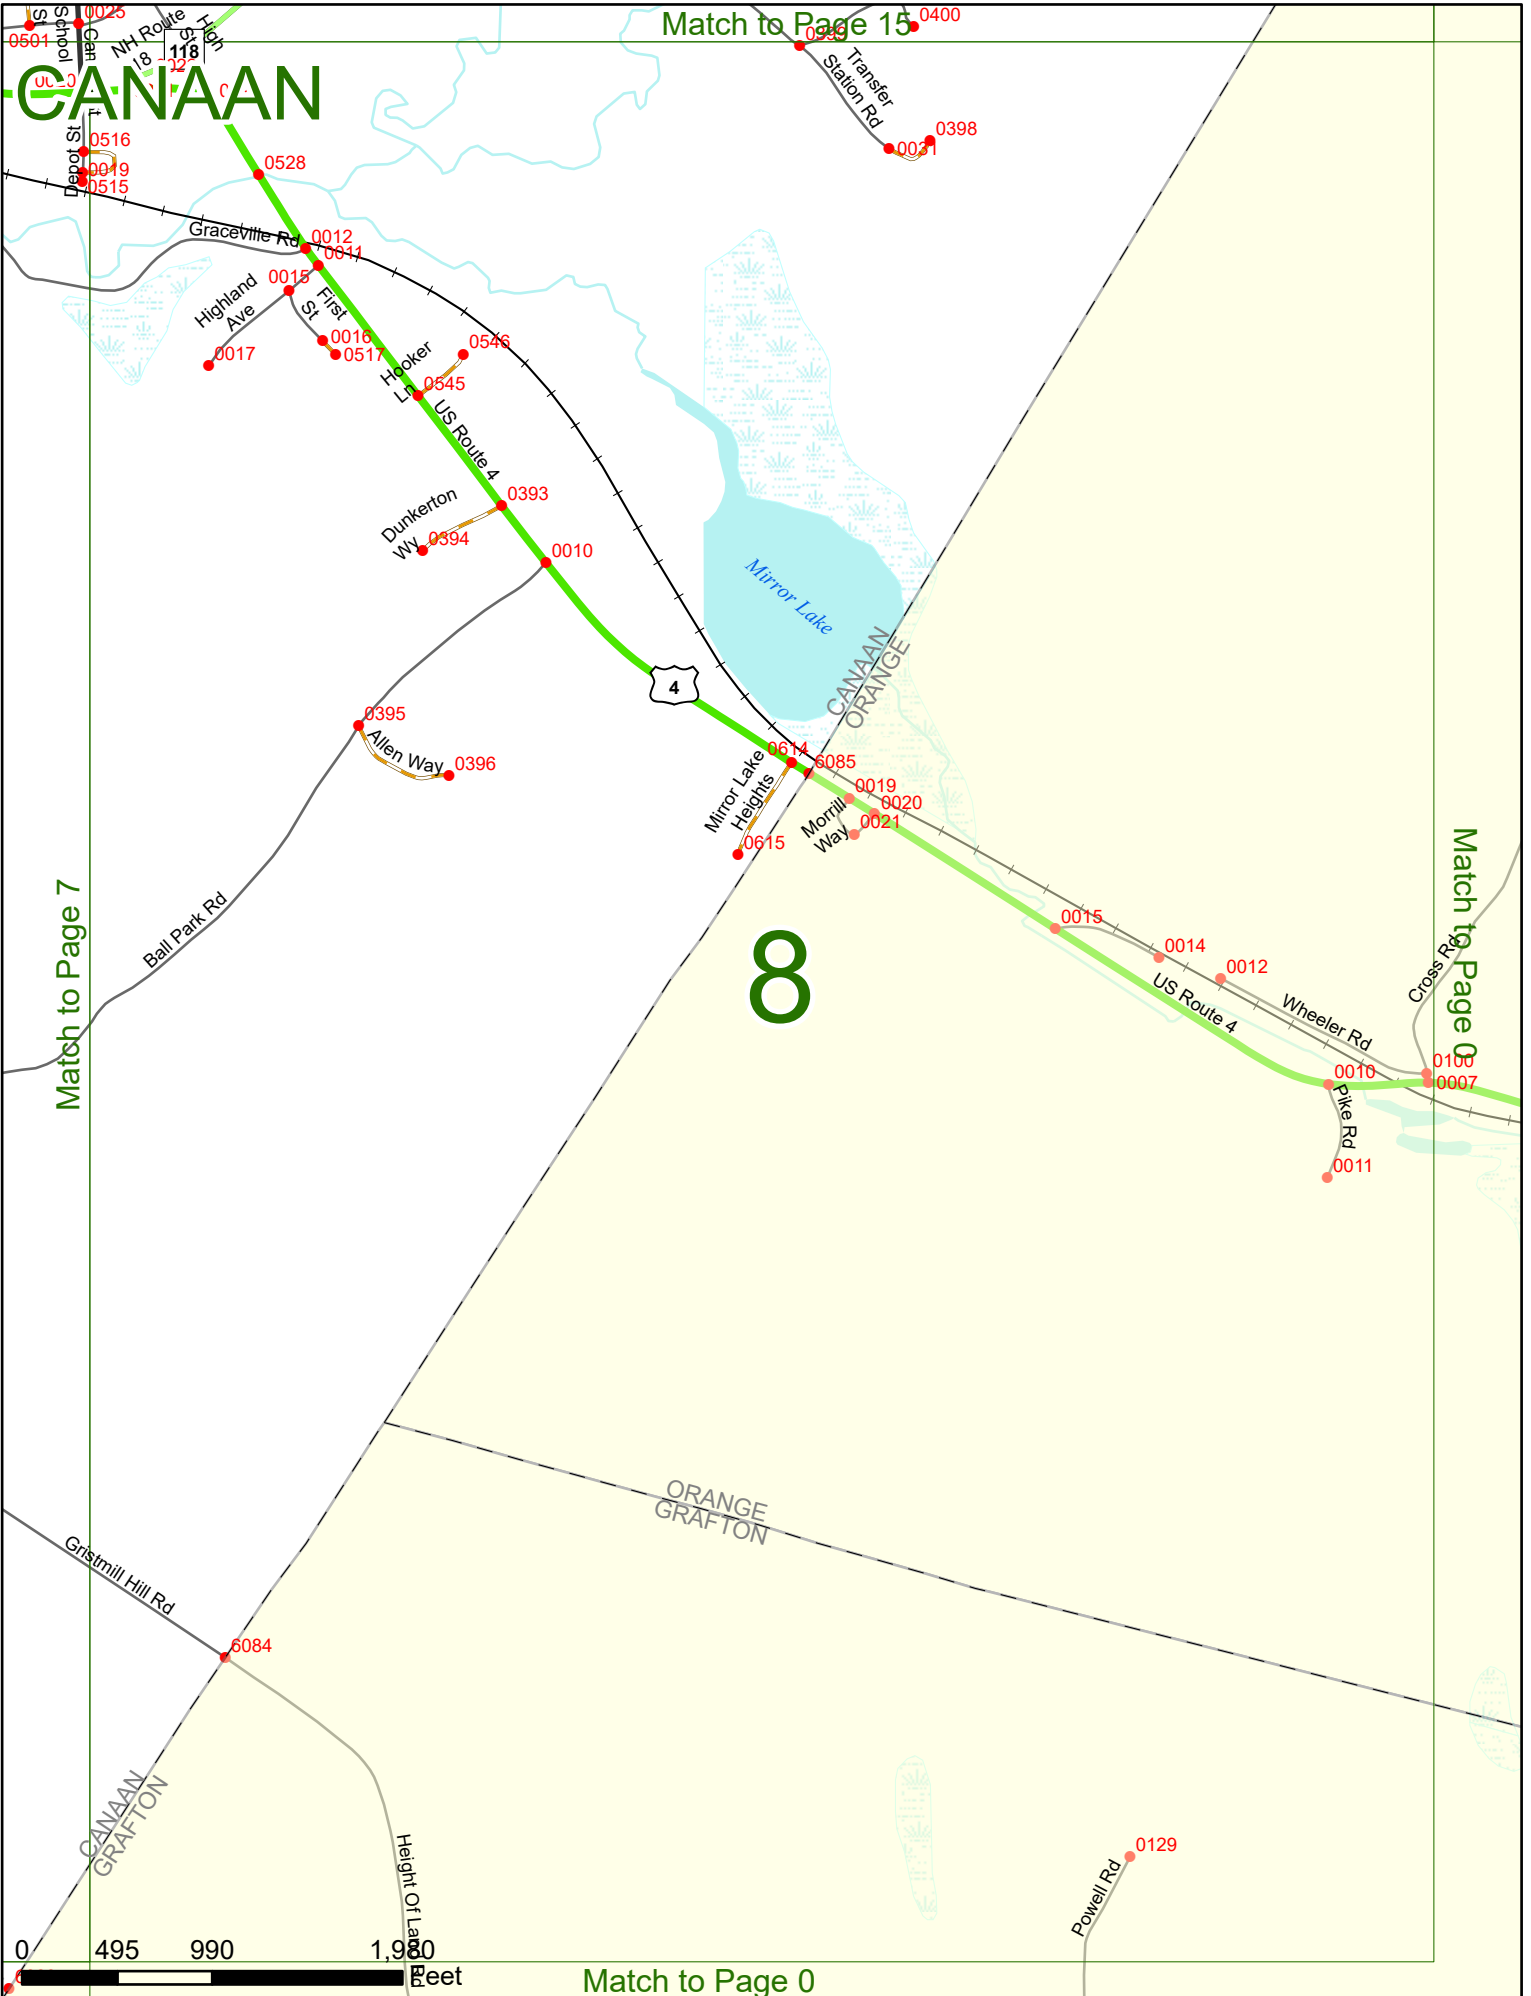

CANAAN

Match to Page 15

Match to Page 7

Match to Page 0

8

Match to Page 0