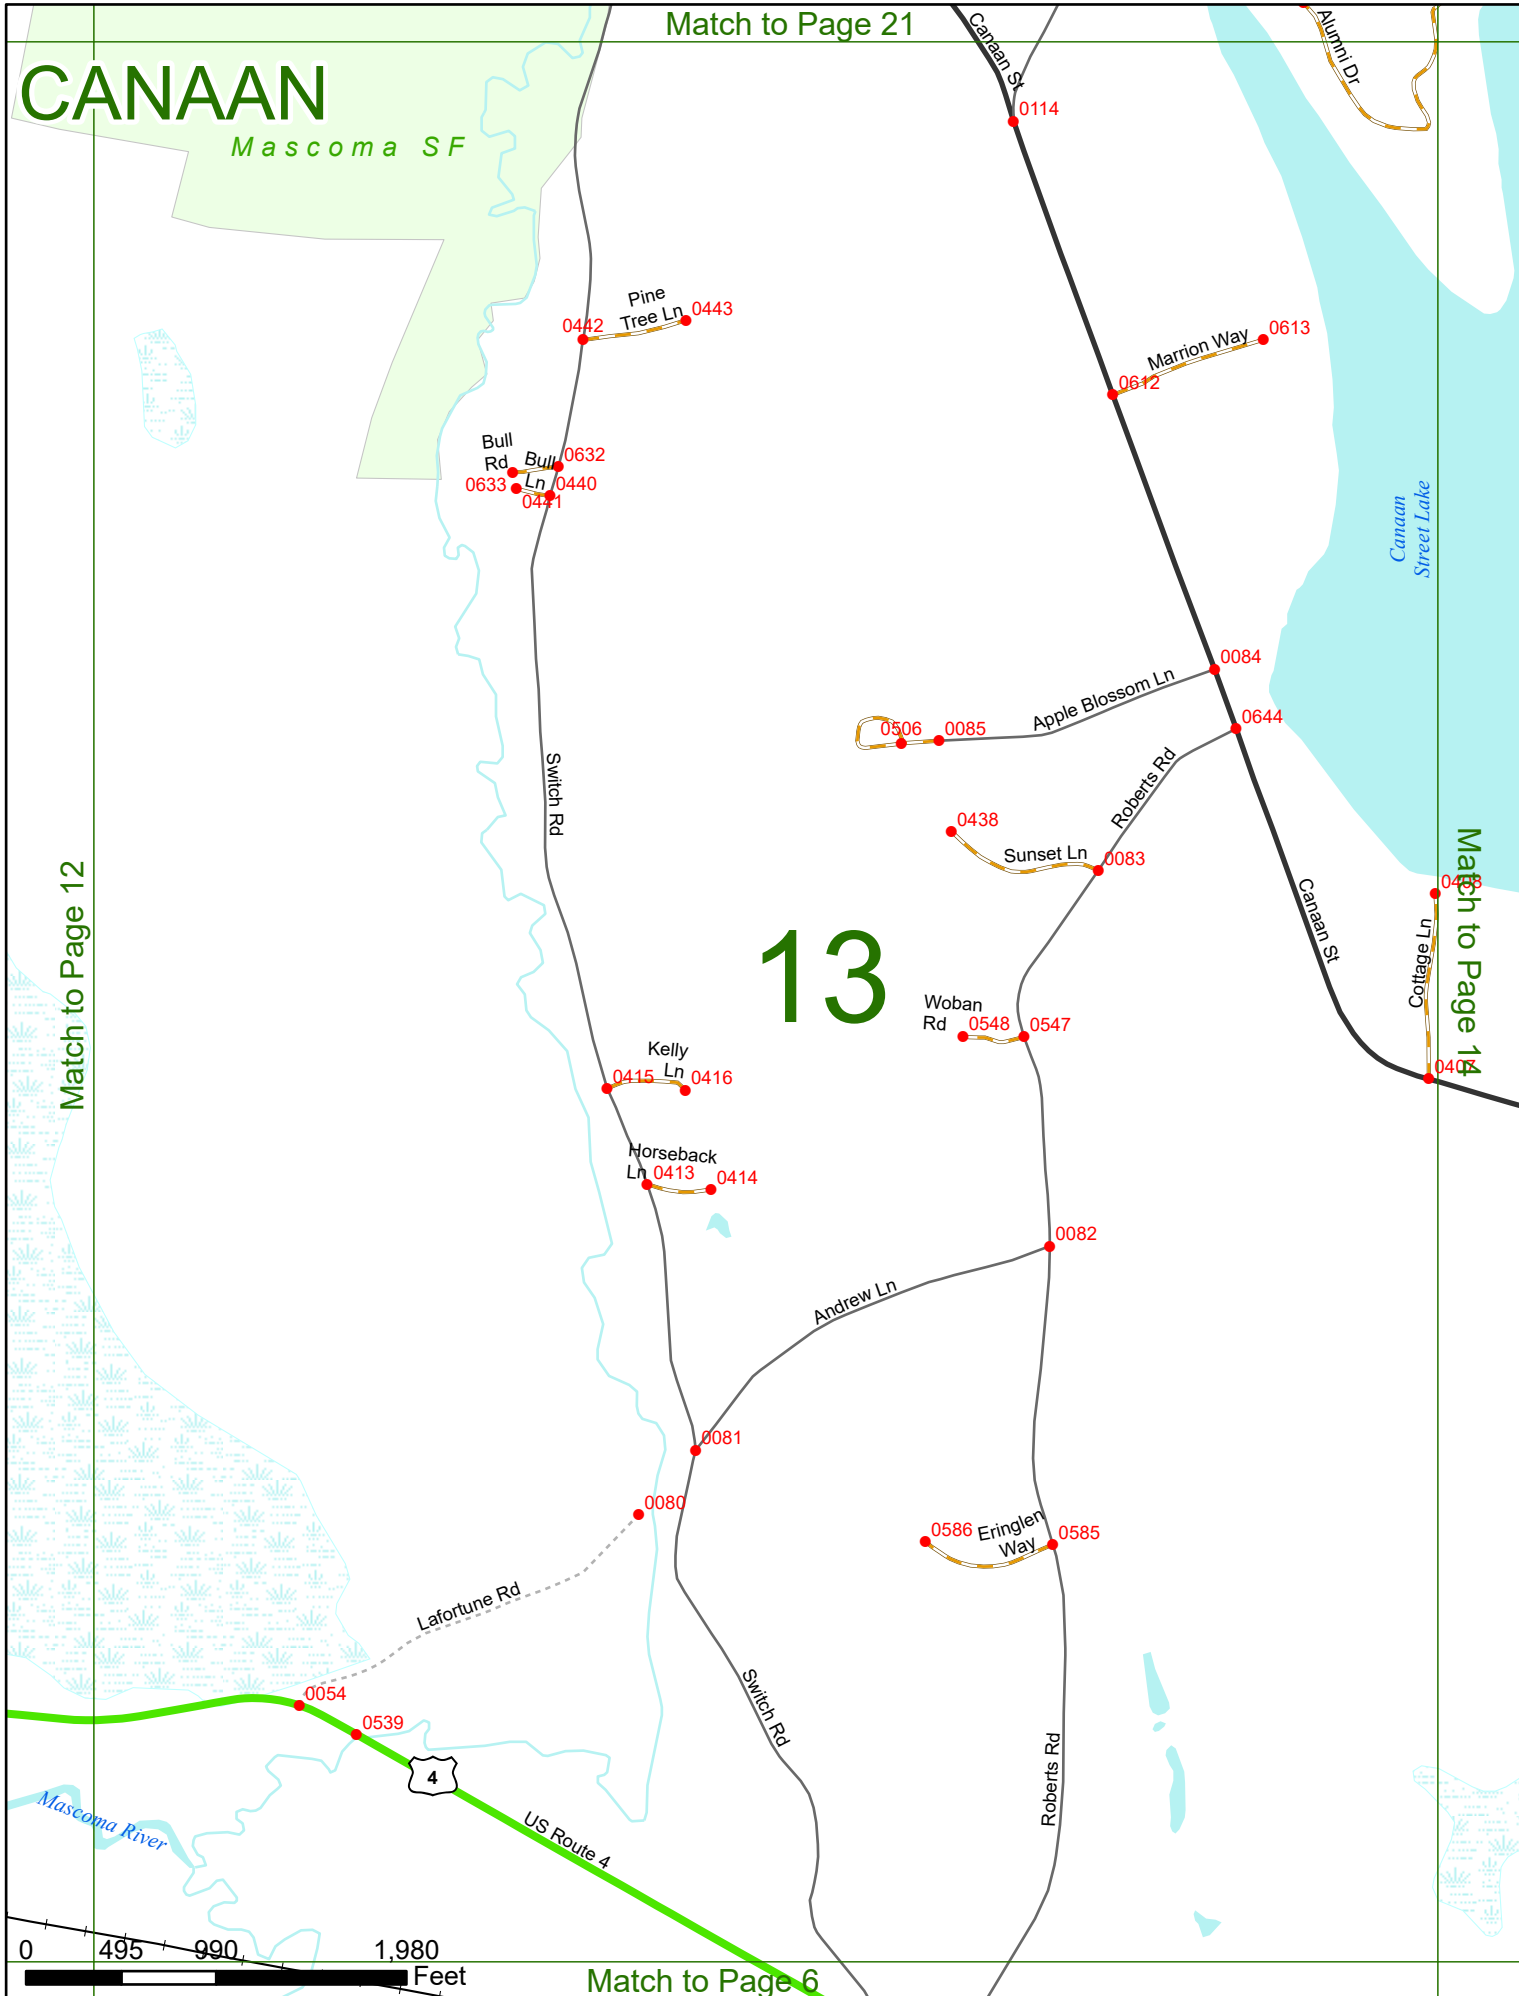

Match to Page 21

CANAAN

Mascoma SF

13

Match to Page 12

Match to Page 14

Match to Page 6