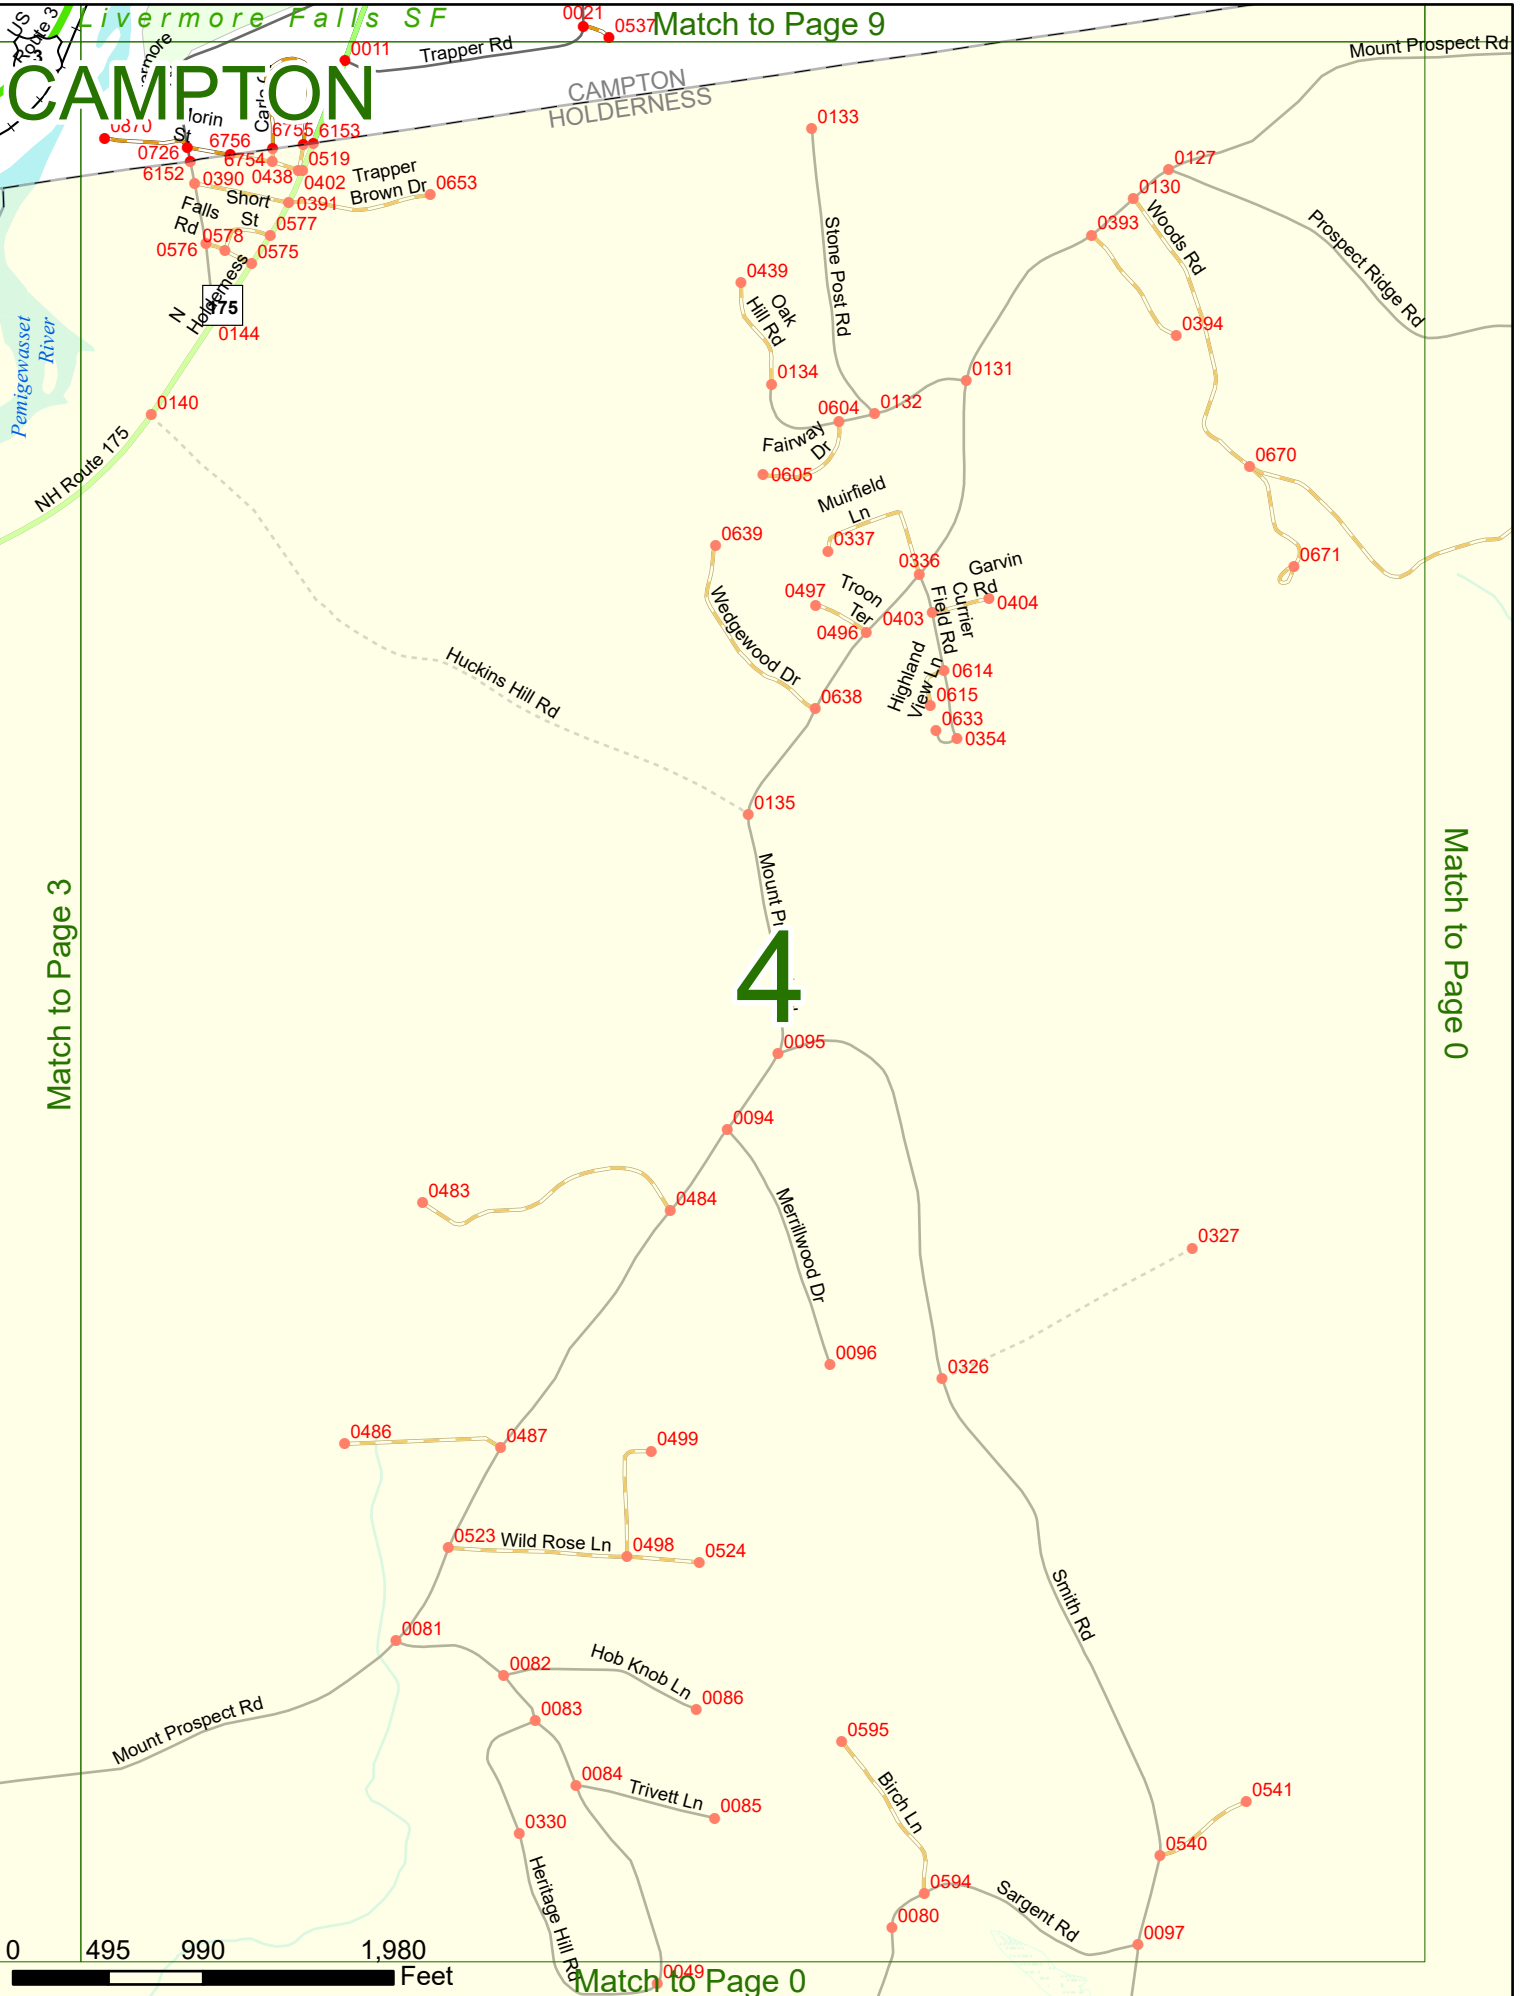

CAMPTON

Match to Page 9

Match to Page 3

Match to Page 0

Match to Page 0

4

0 495 990 1,980 Feet