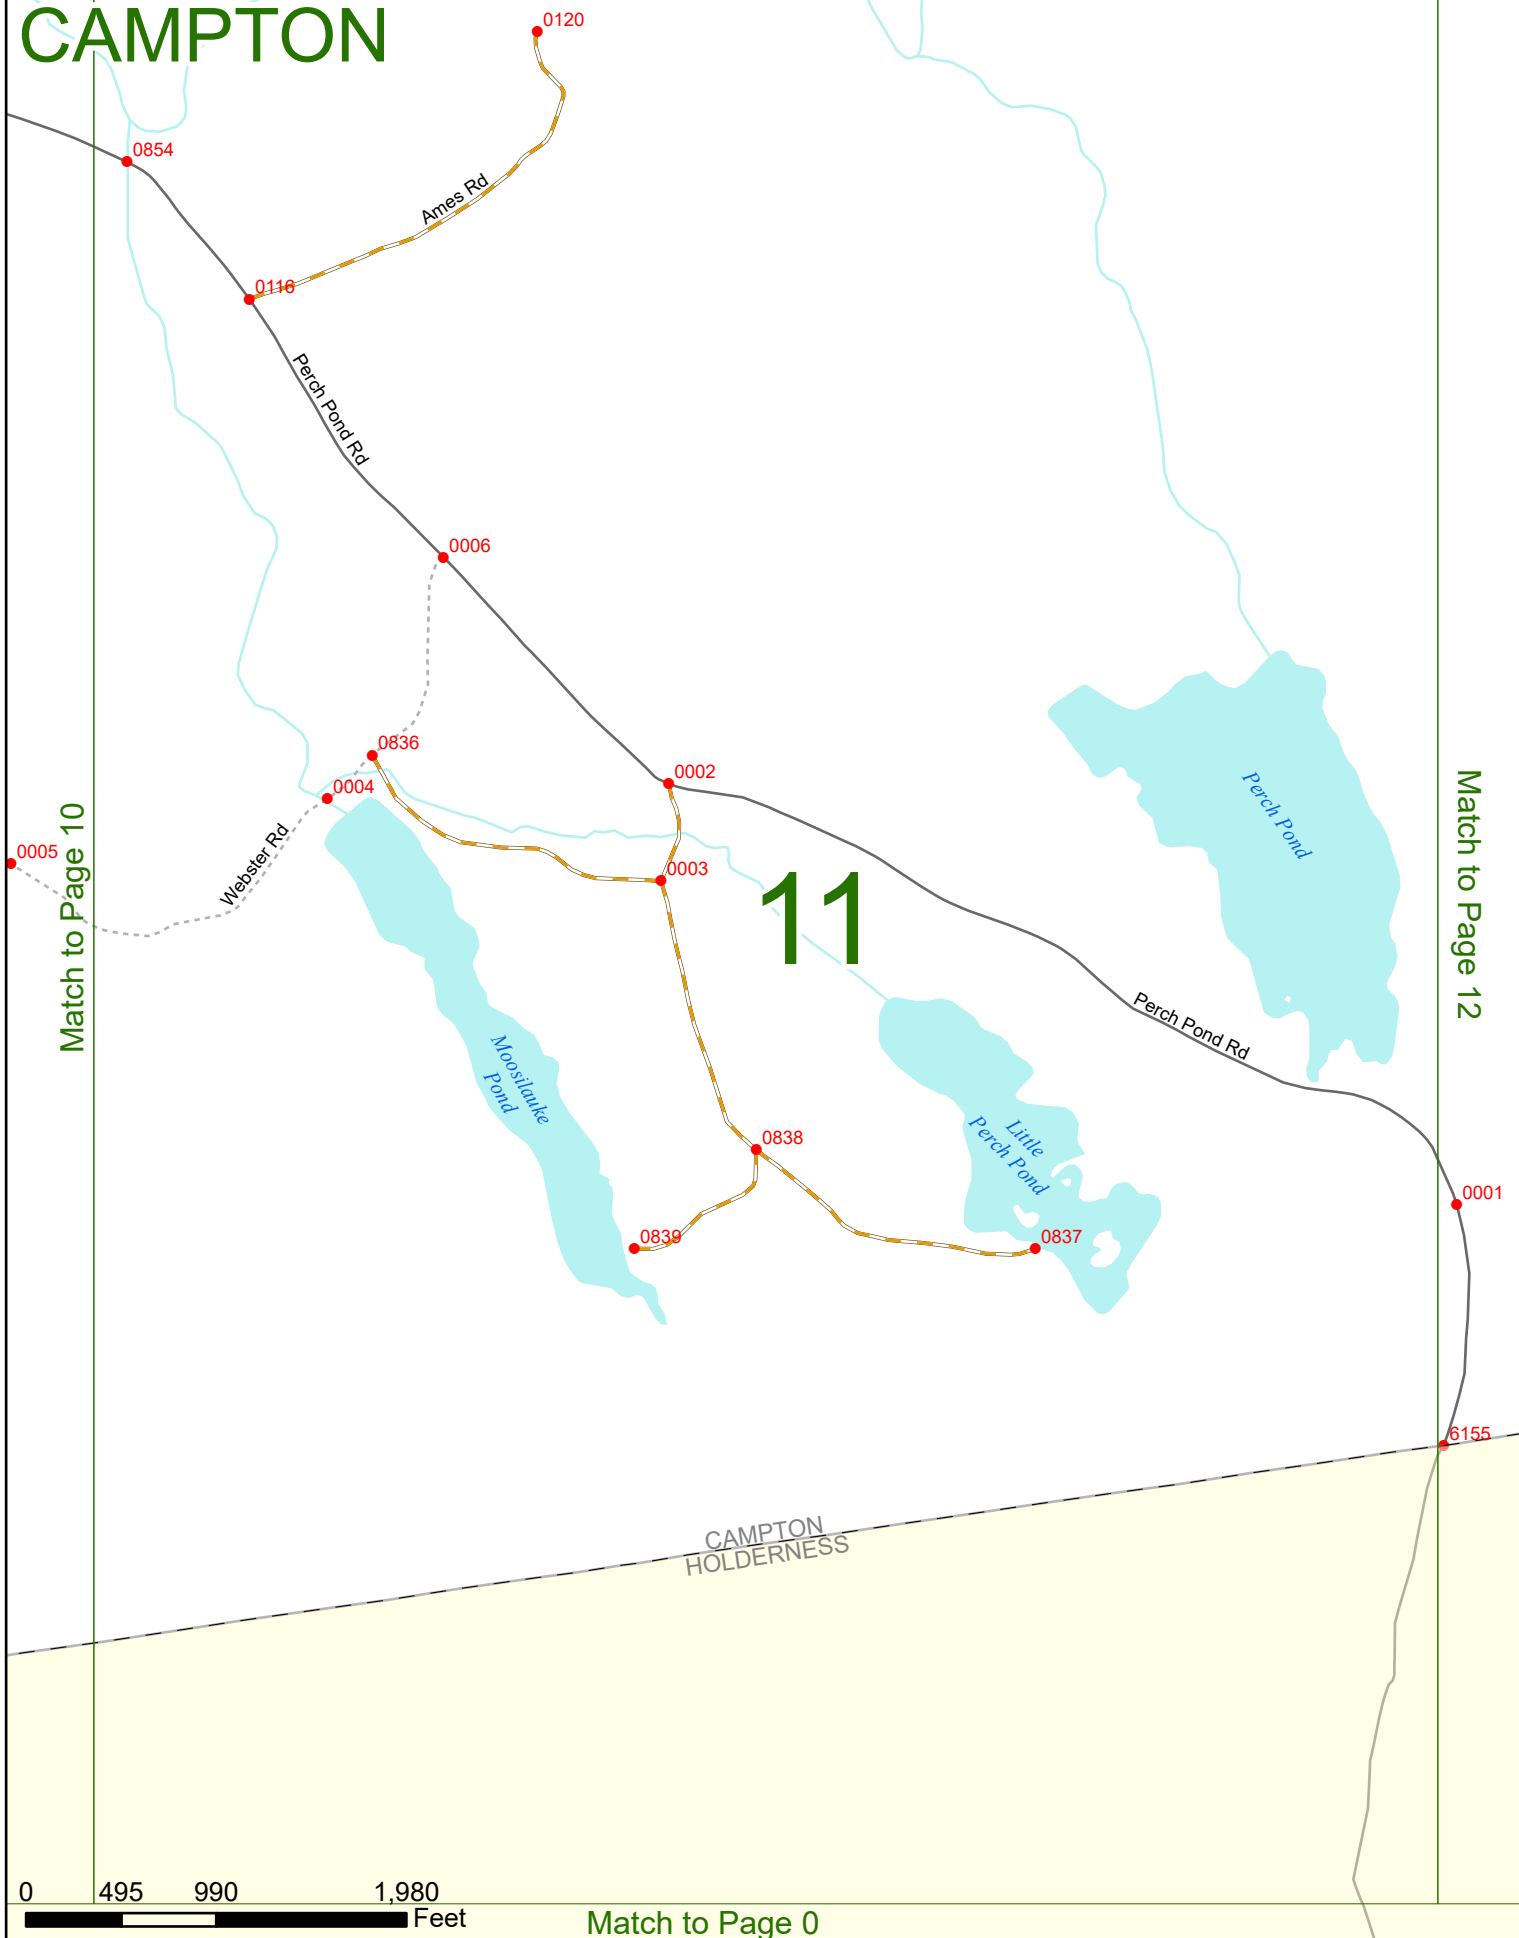

Match to Page 19

CAMPTON

Match to Page 10

Match to Page 12

11

CAMPTON
HOLDERNESS

0 495 990 1,980
Feet

Match to Page 0