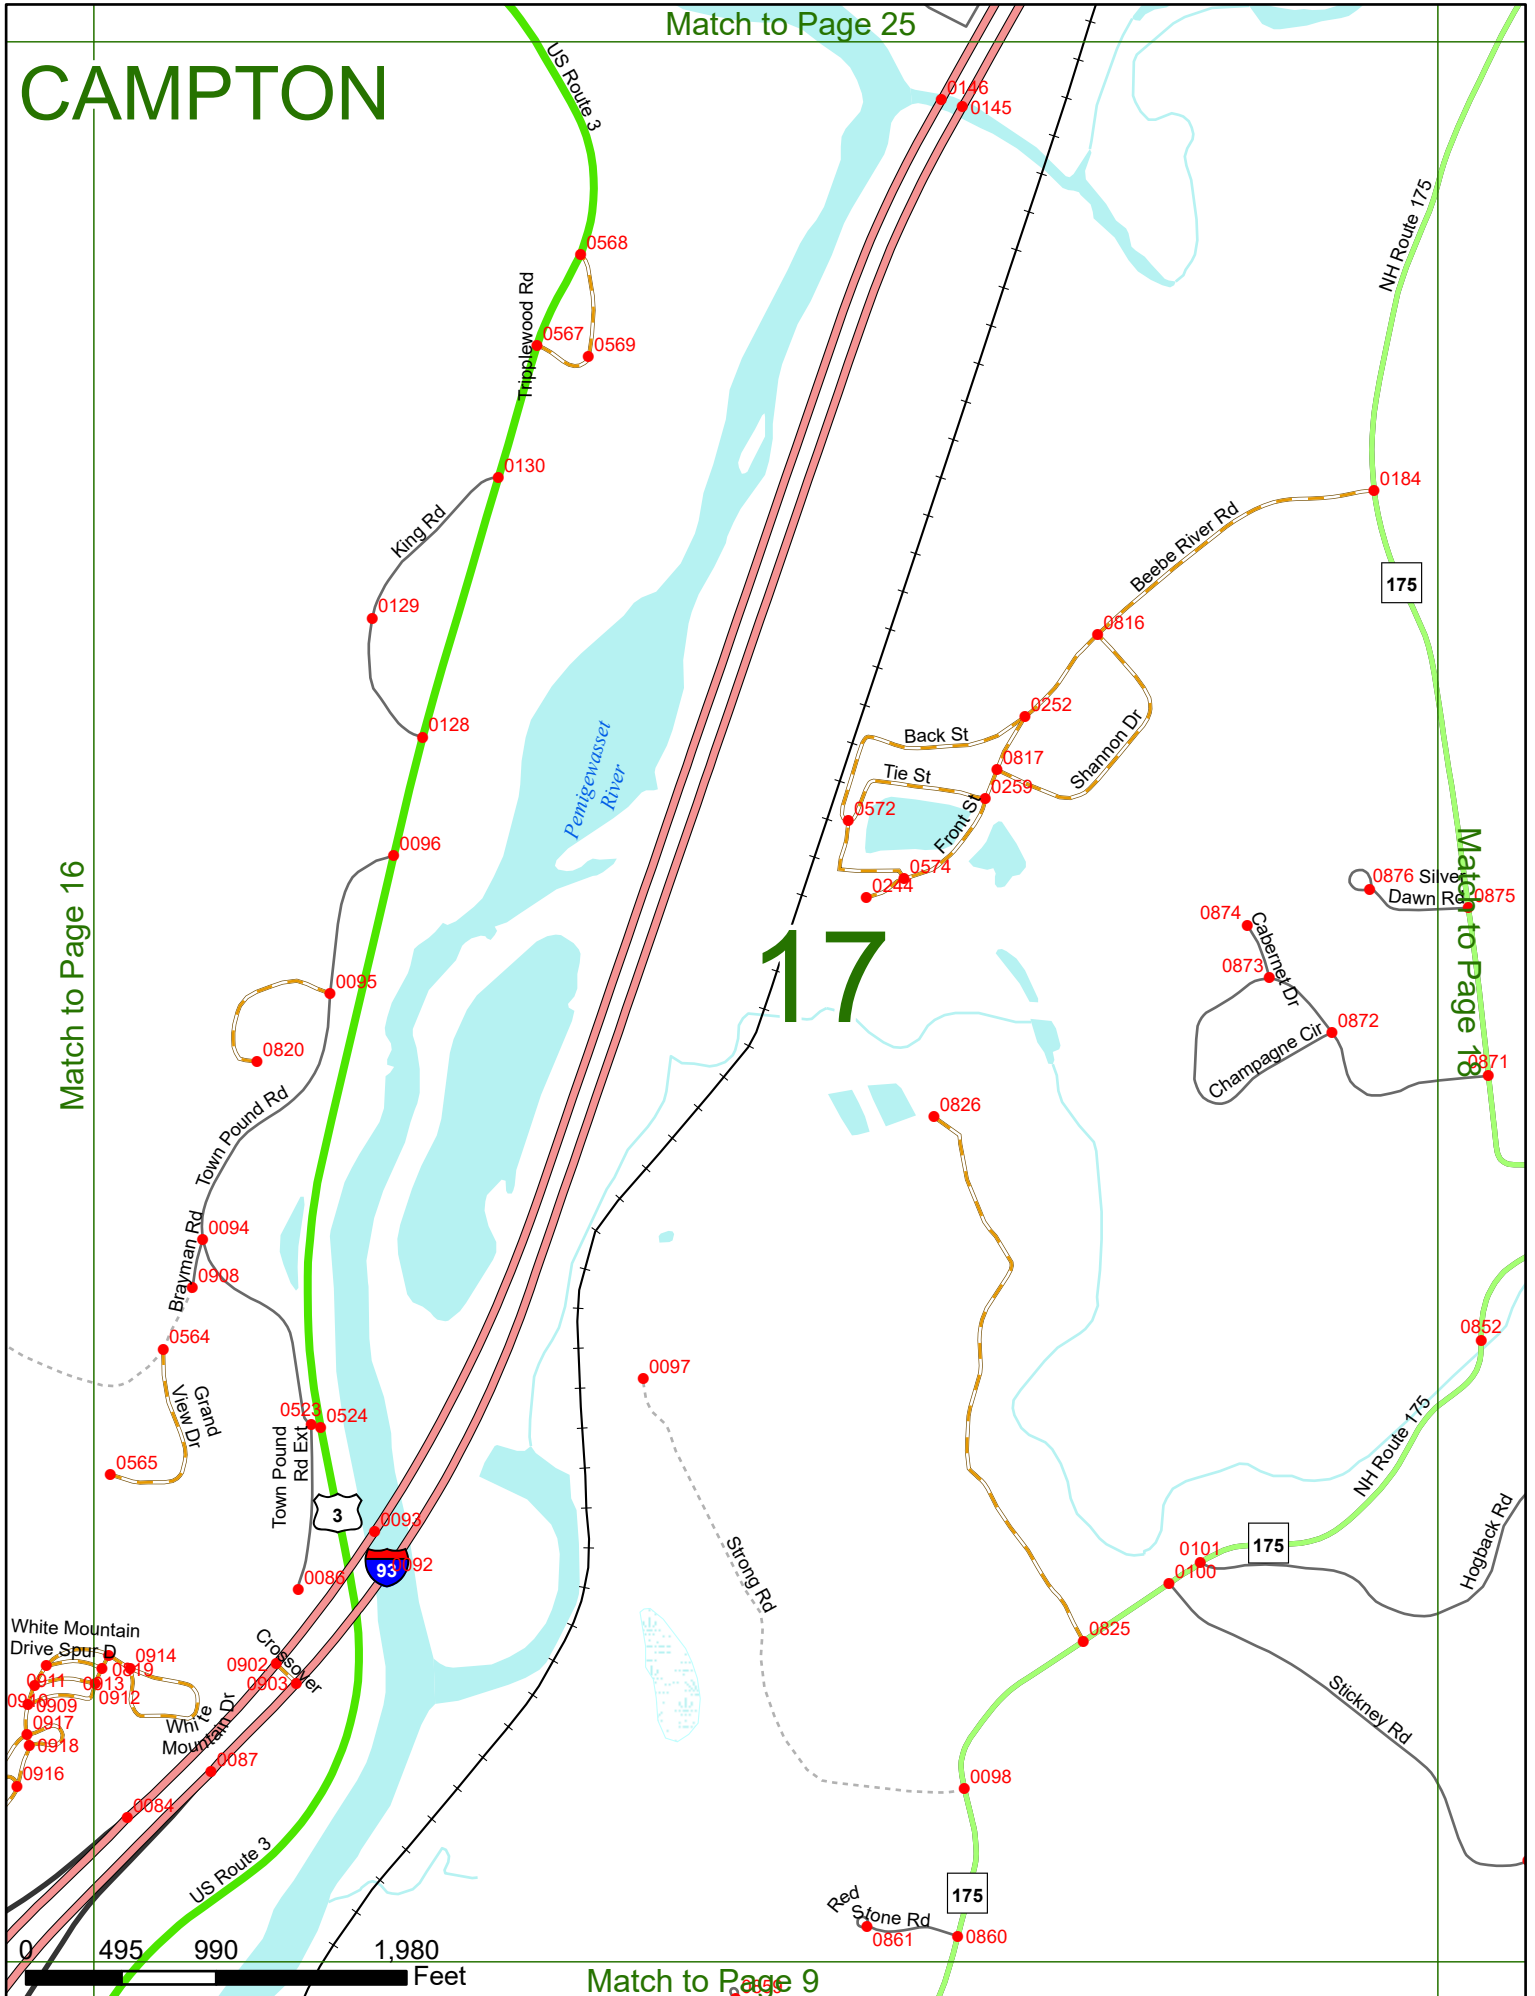

CAMPTON

Match to Page 25

Match to Page 16

Match to Page 18

17

Match to Page 9