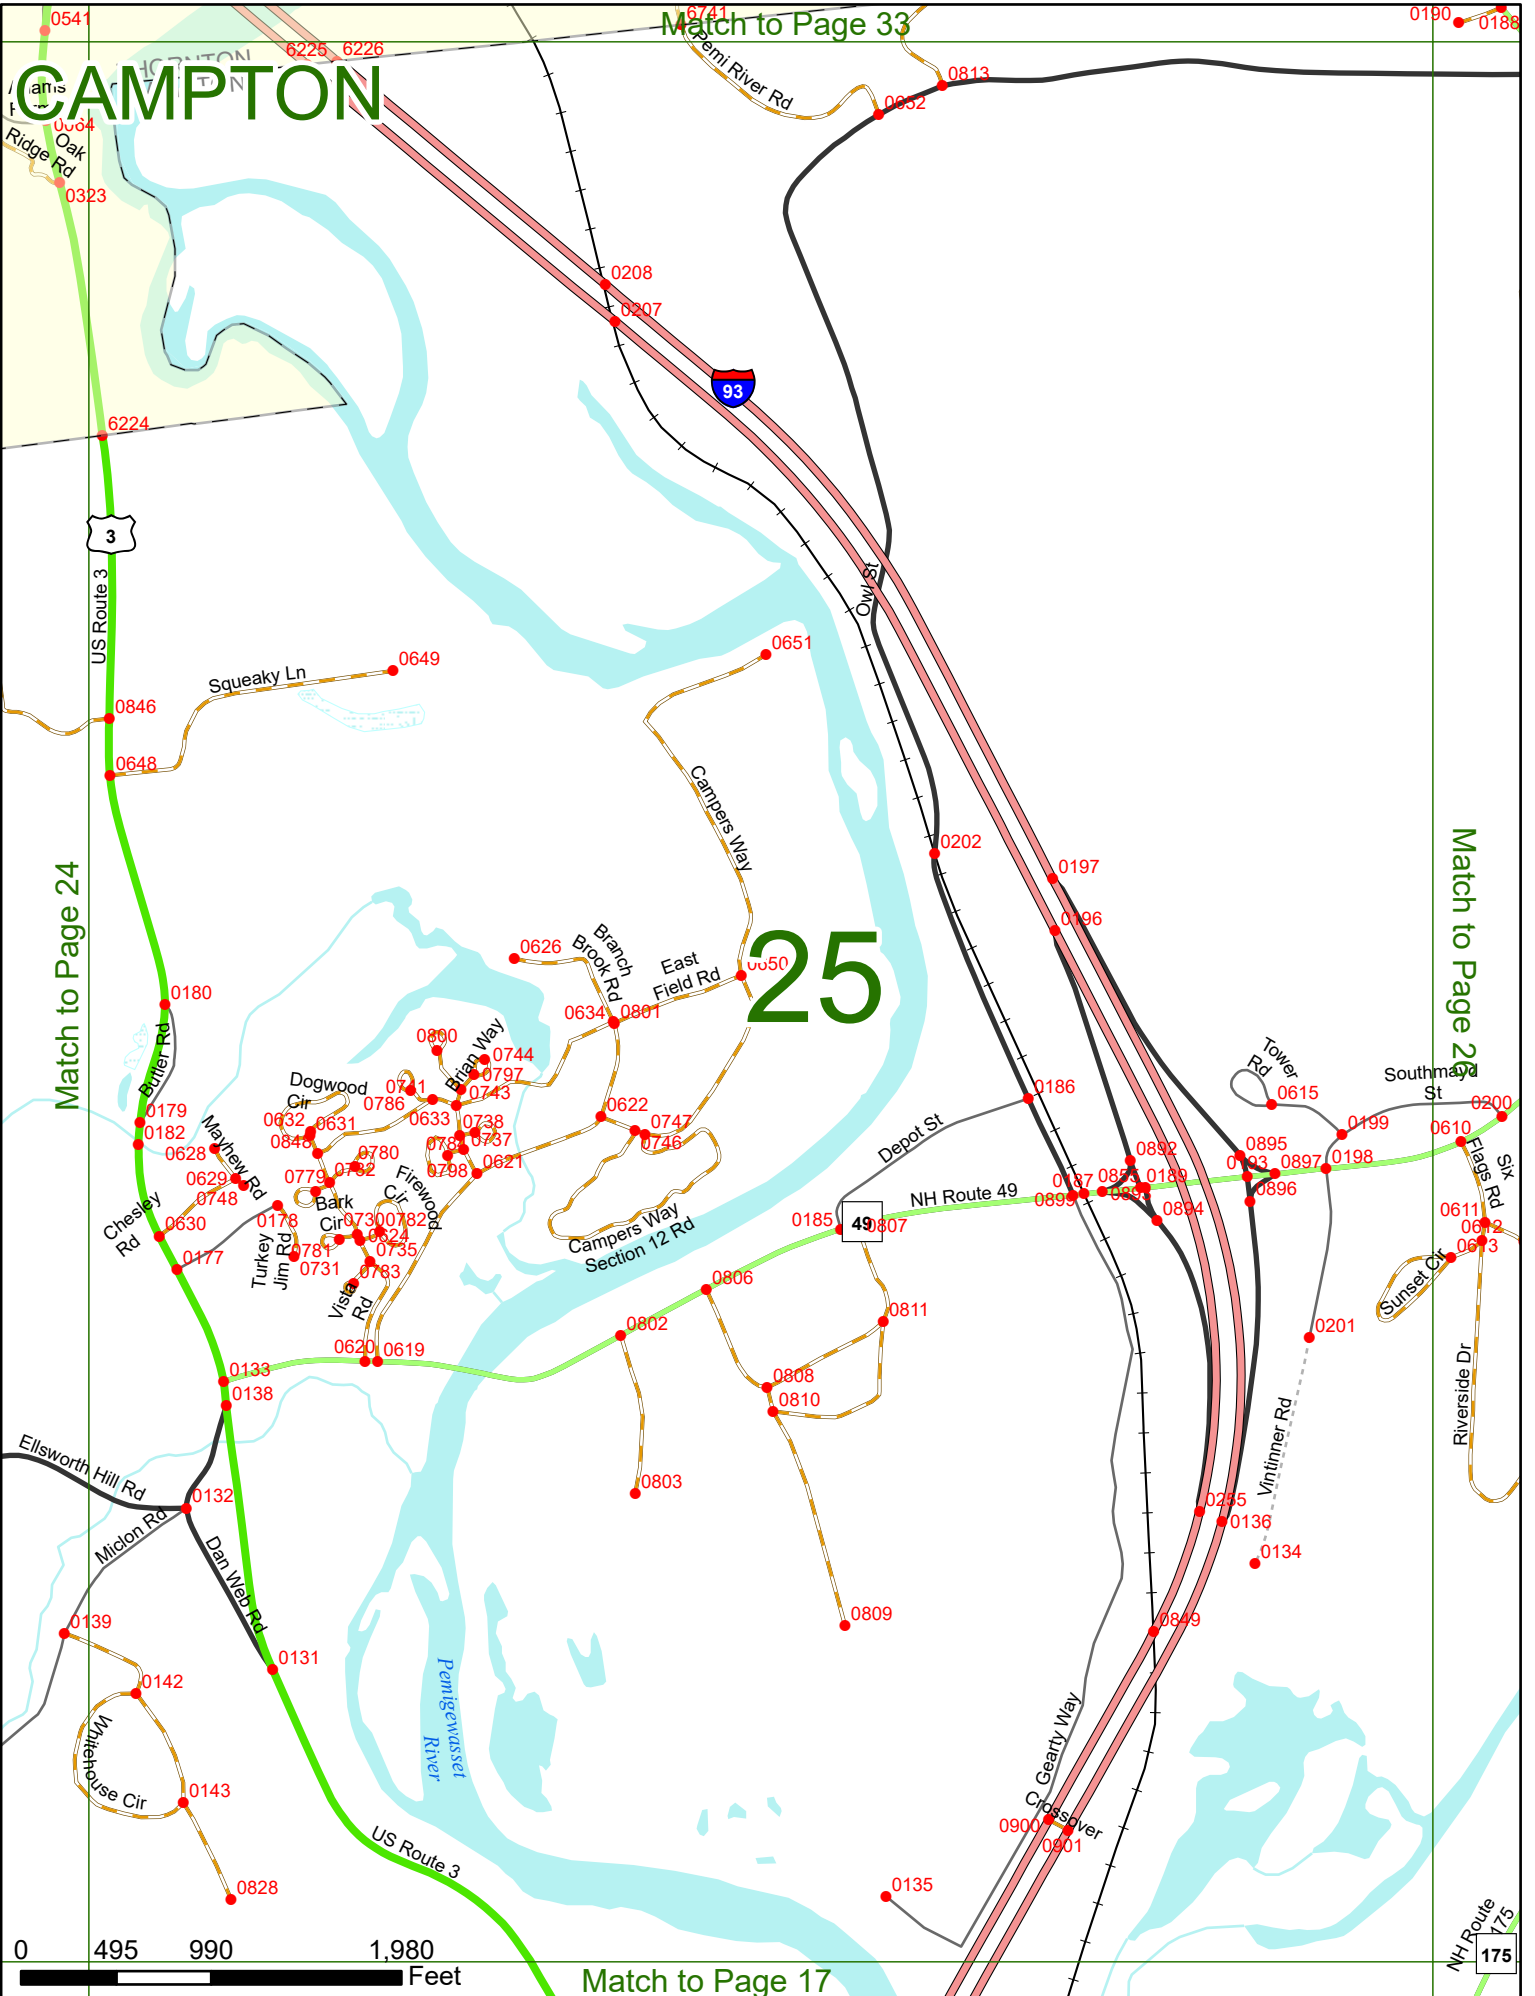

Match to Page 23

Match to Page 25

US Route 3
3

CAMPTON

Match to Page 33

25

0 495 990 1,980 Feet

Match to Page 17