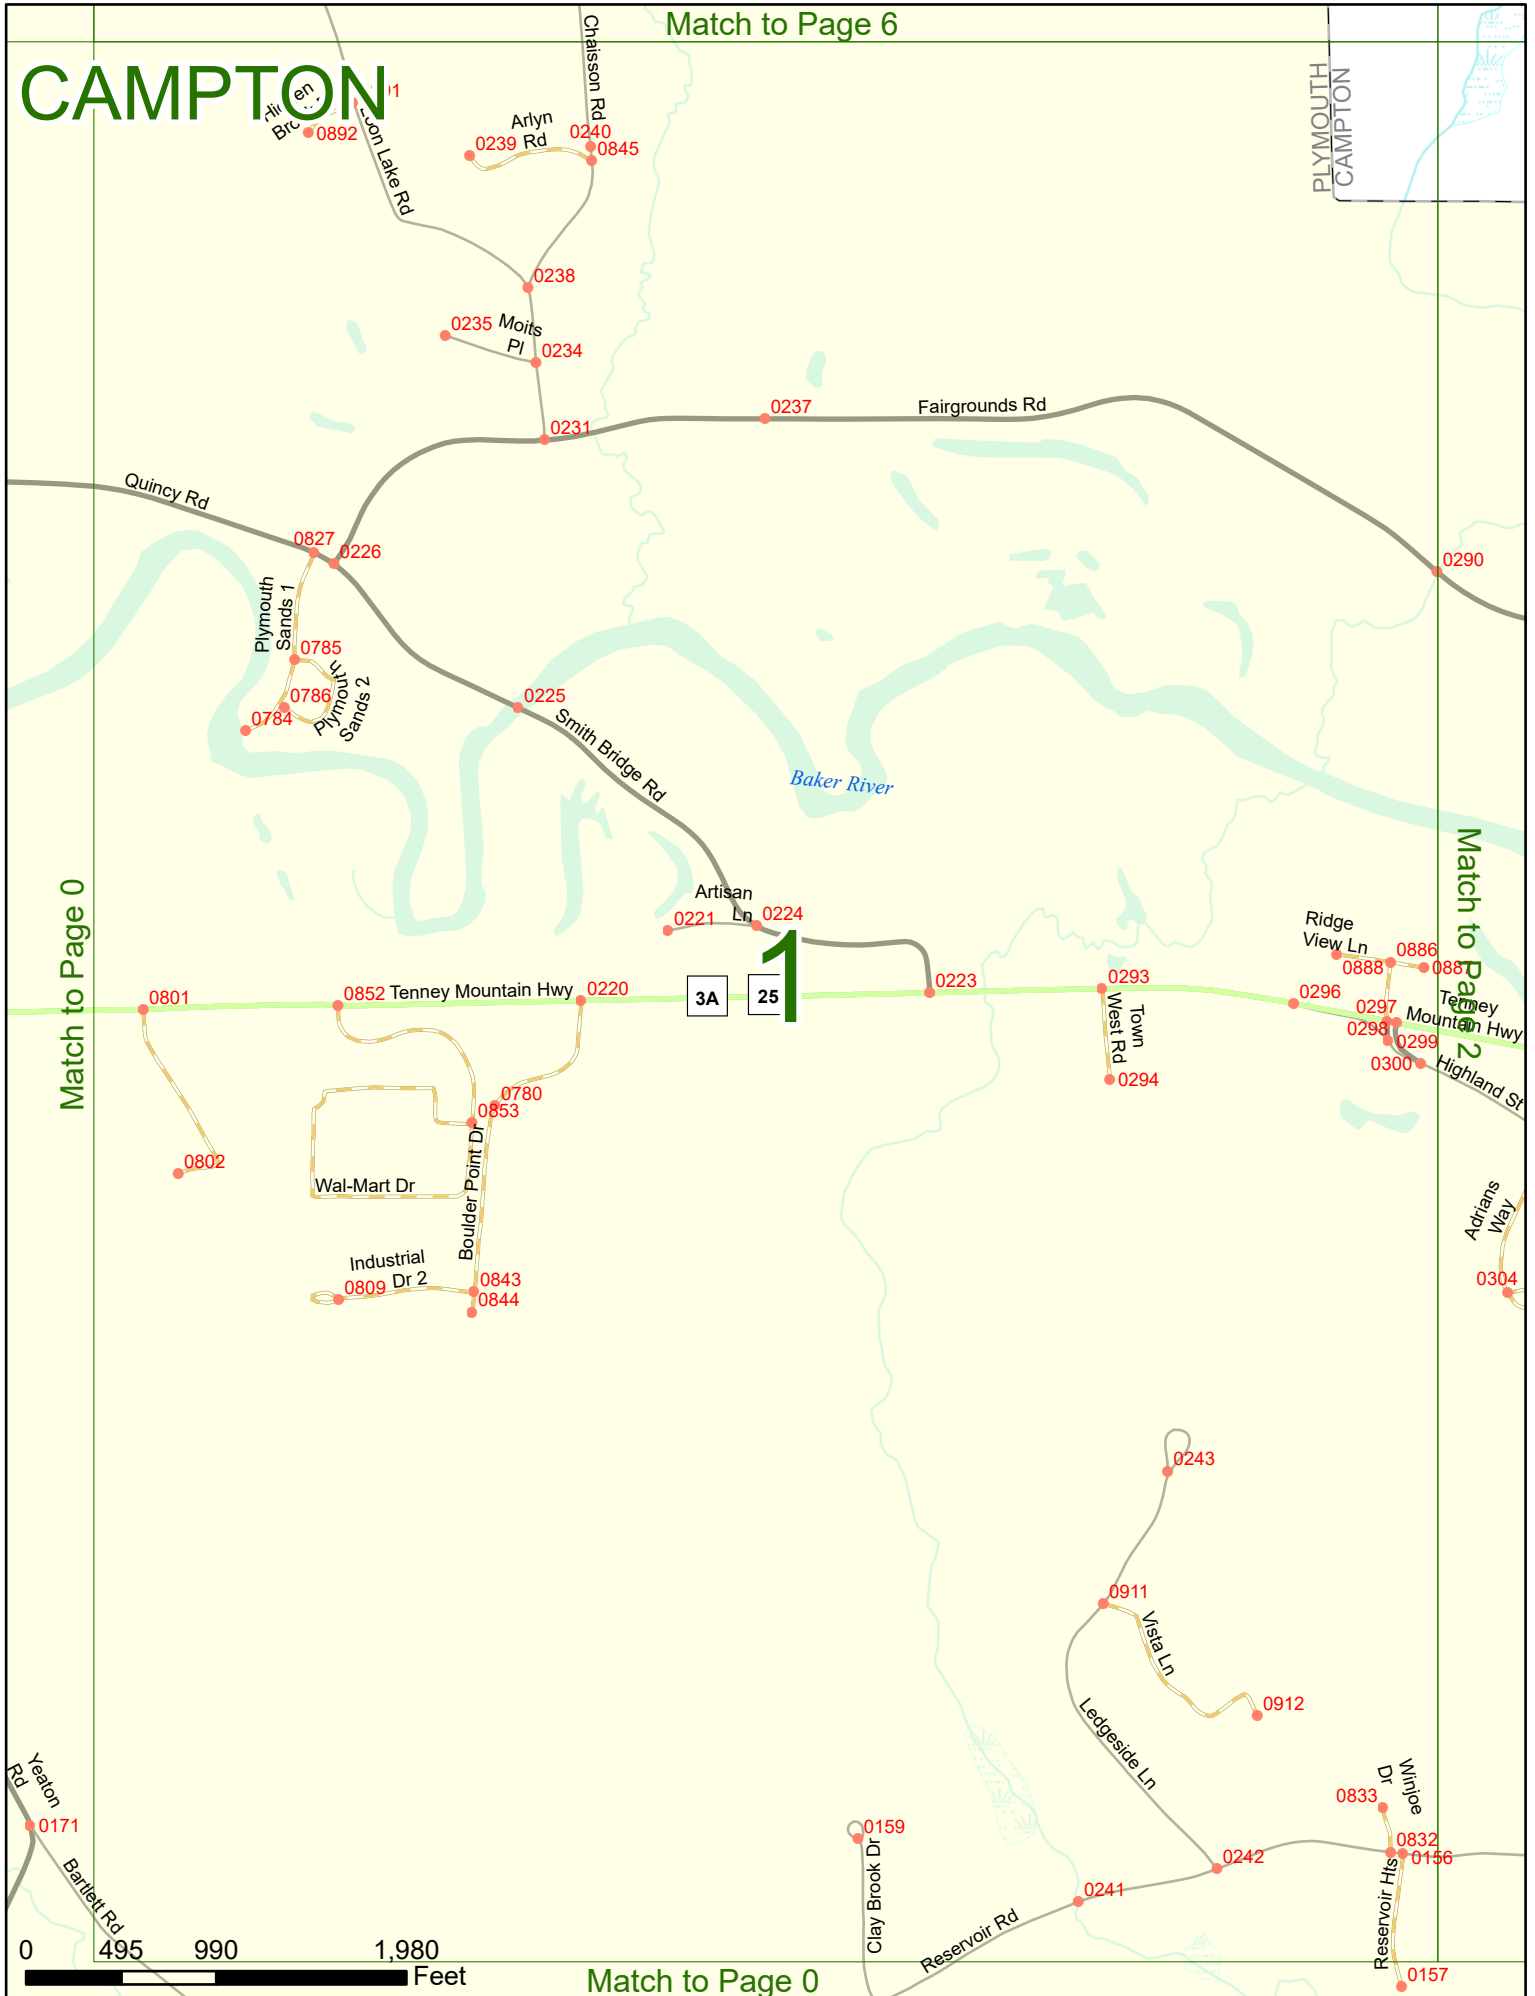

Match to Page 6

CAMPTON

PLYMOUTH
CAMPTON

Match to Page 0

Match to Page 2

0 495 990 1,980 Feet

Match to Page 0