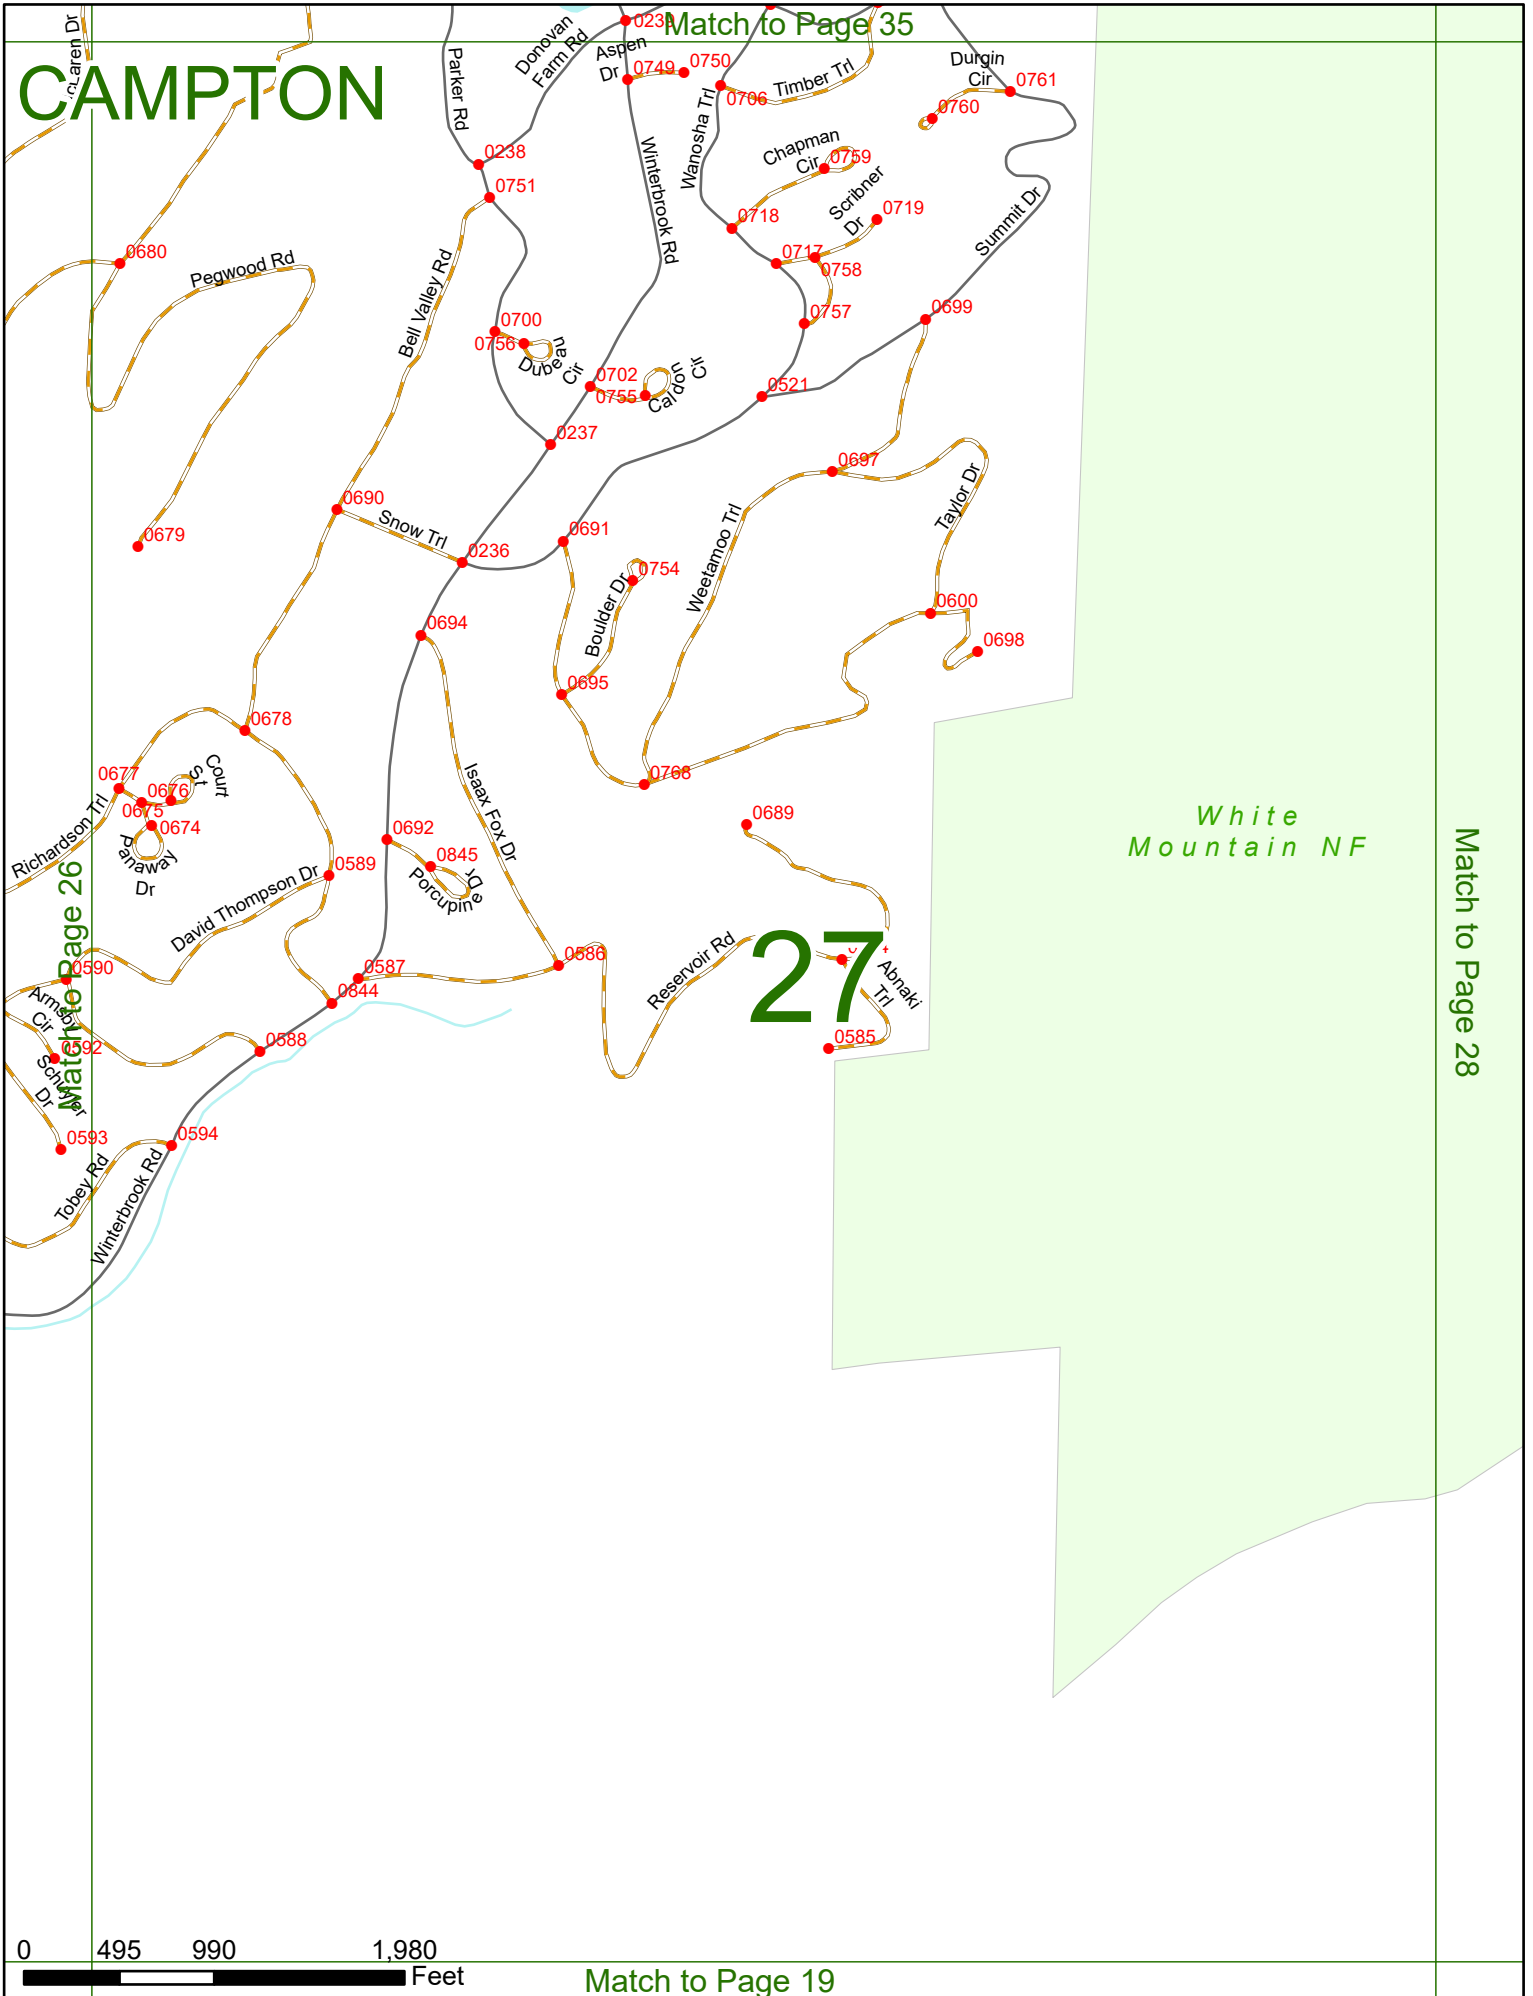

Match to Page 18

CAMPTON

Match to Page 35

White Mountain NF

27

Match to Page 28

0 495 990 1,980 Feet

Match to Page 19