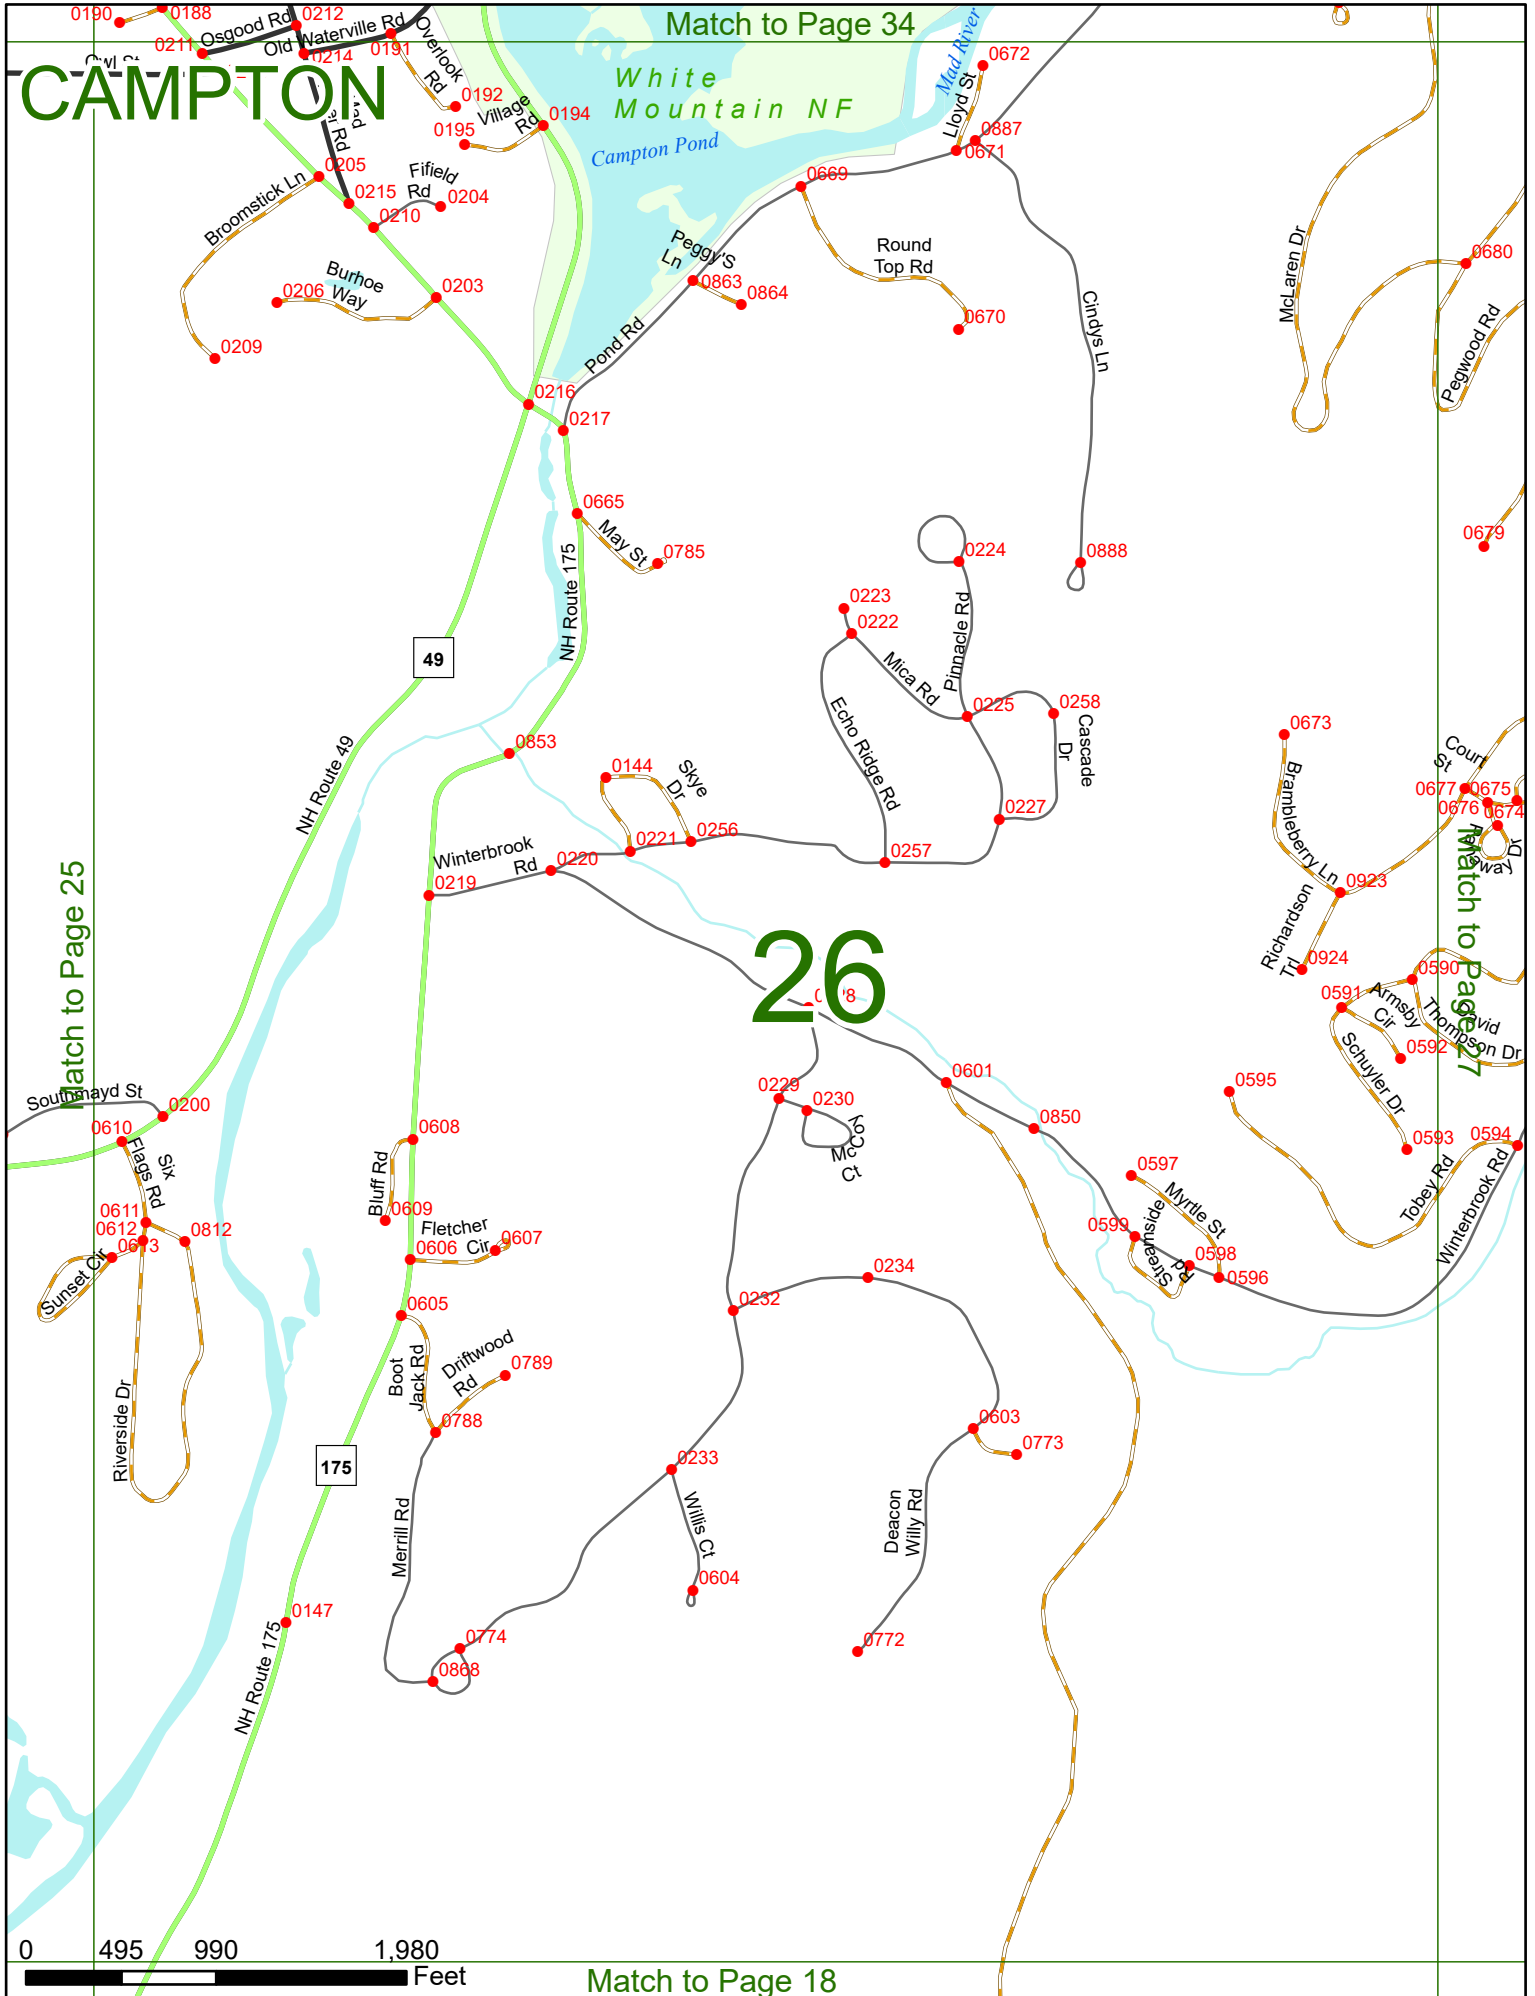

Match to Page 18

CAMPTON

Match to Page 35

White Mountain NF

27

Match to Page 28

0 495 990 1,980 Feet

Match to Page 19