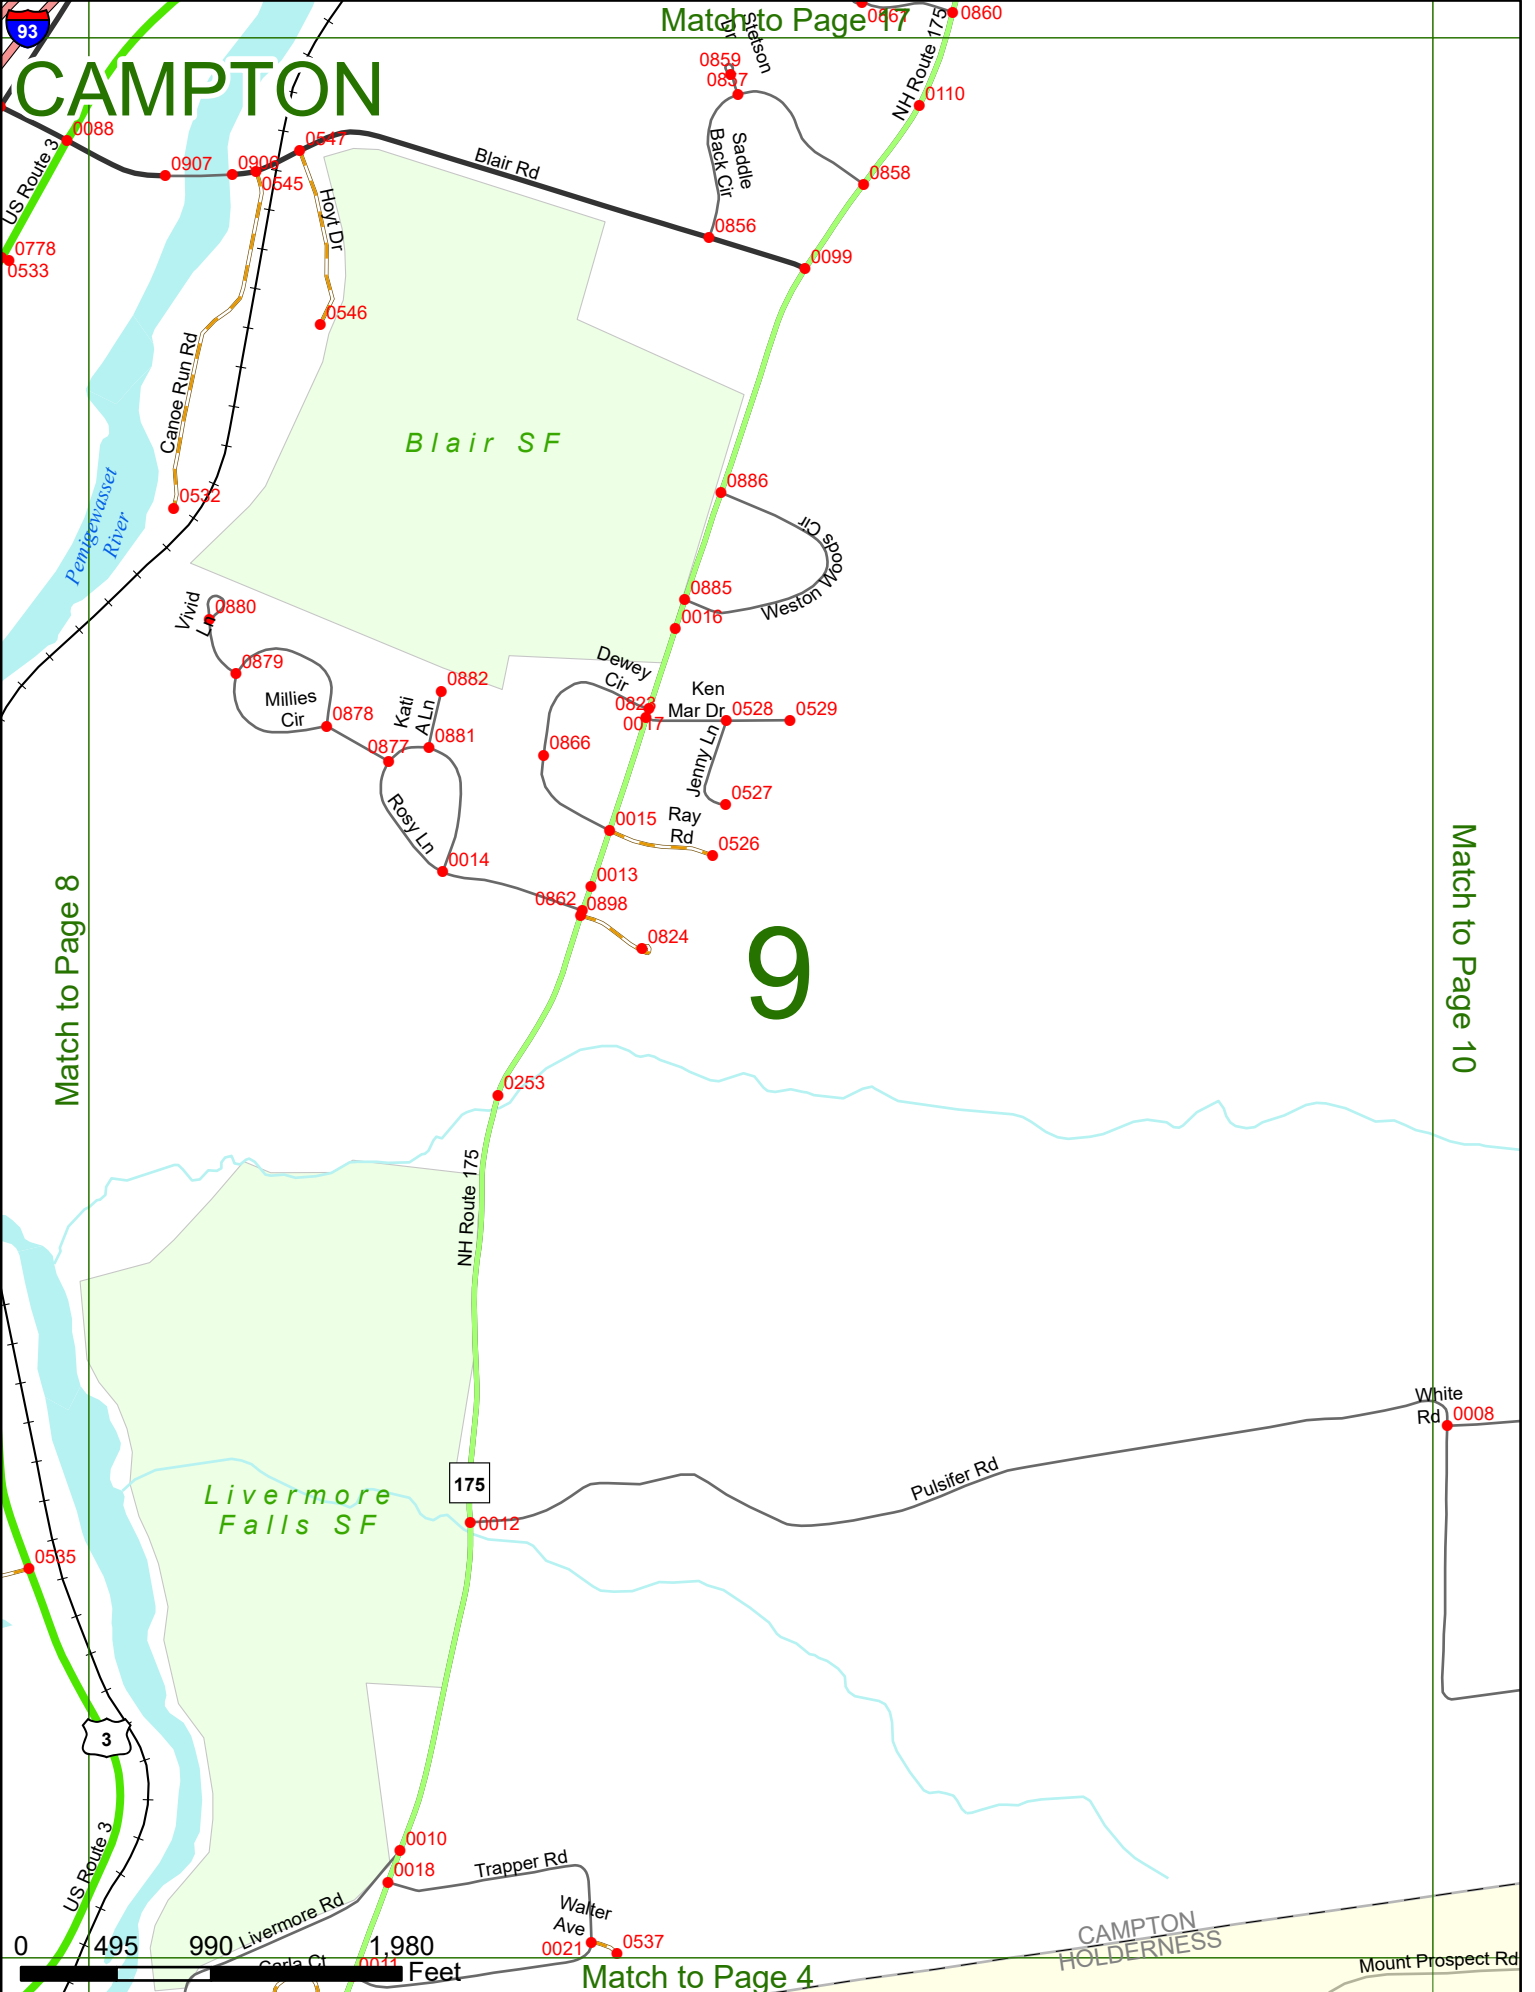

CAMPTON

Match to Page 17

Blair SF

9

Livermore Falls SF

CAMPTON
HOLDERNESS

Match to Page 8

Match to Page 10

Match to Page 4

0 495 990 1,980 Feet