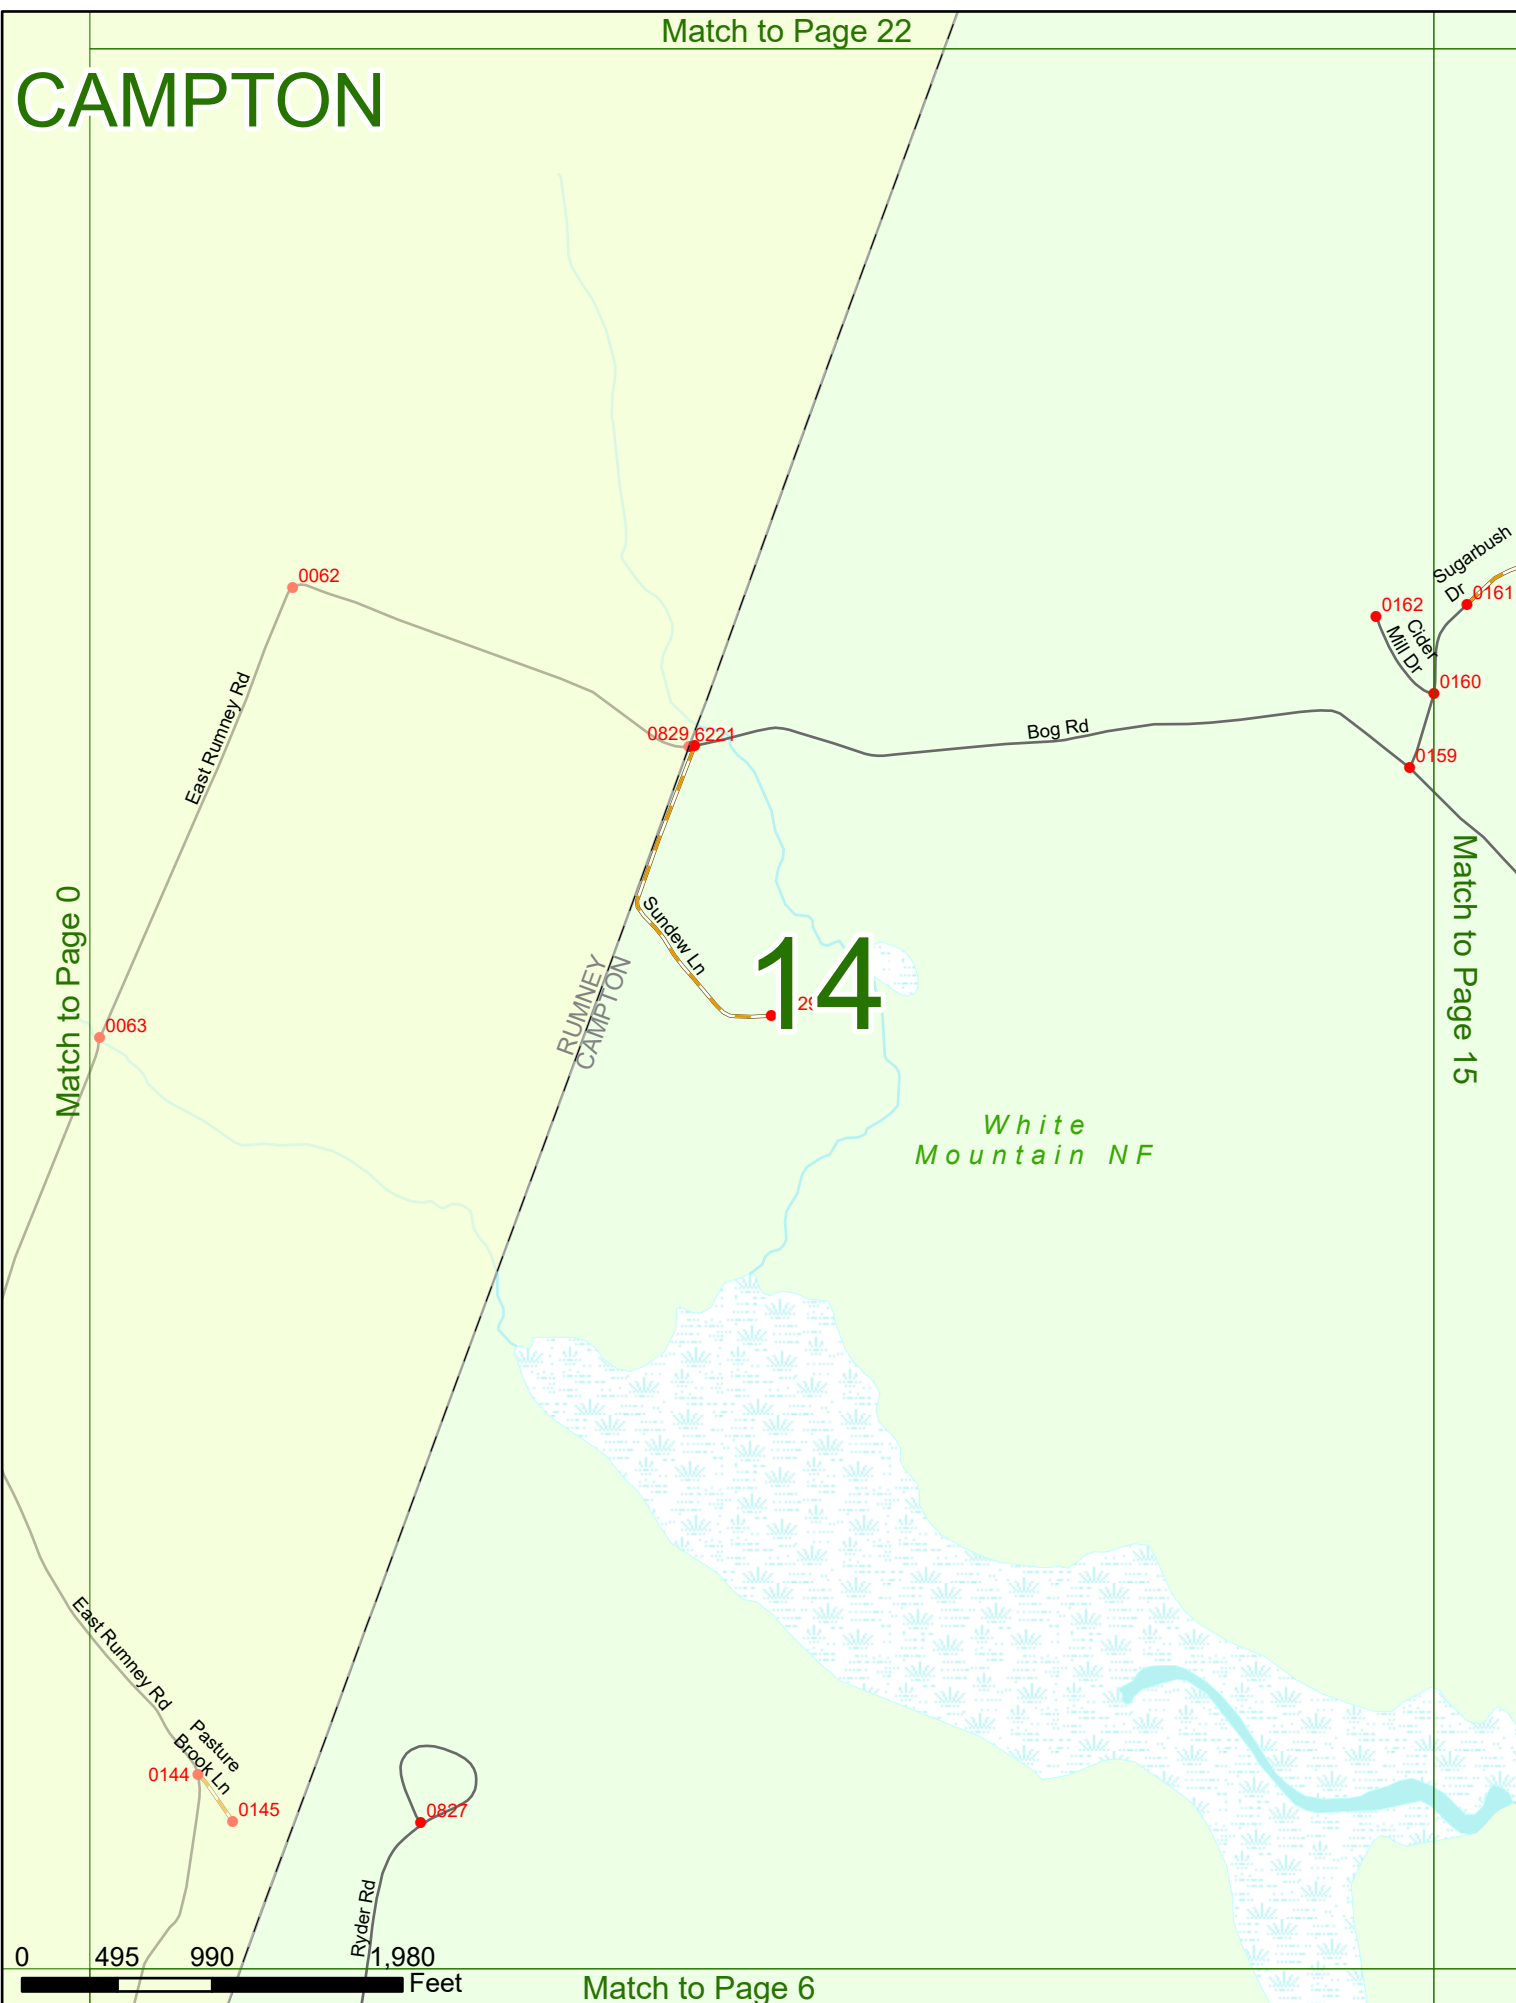

CAMPTON

Match to Page 0

Match to Page 15