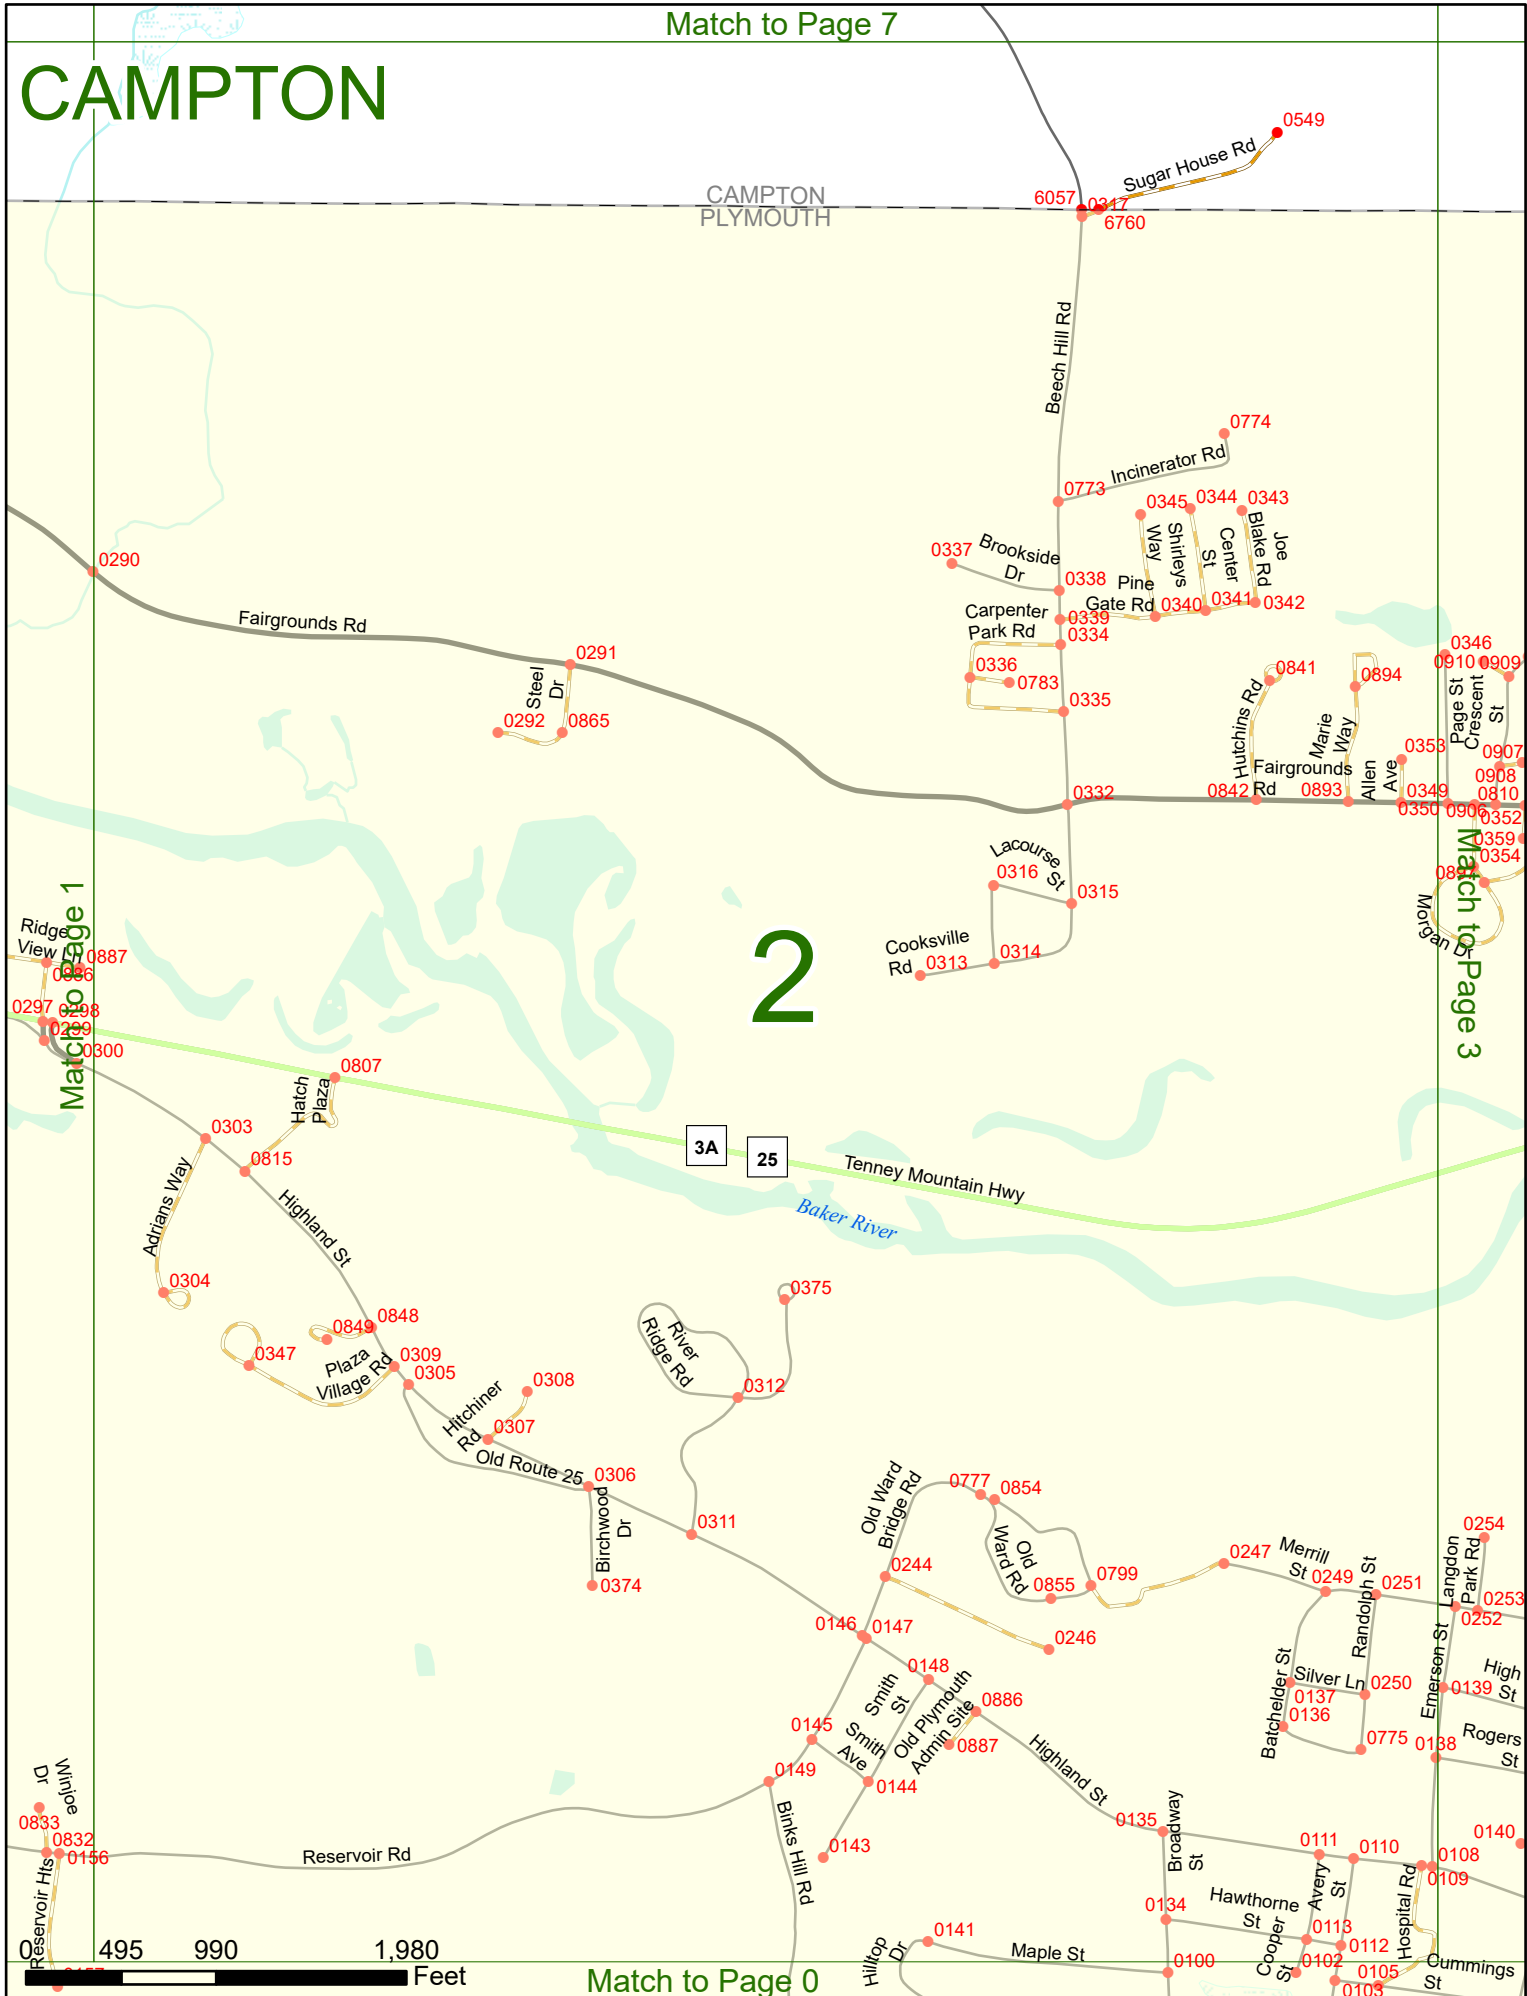

CAMPTON

CAMPTON
PLYMOUTH

2

Match to Page 1

Match to Page 3

495 990 1,980 Feet

Match to Page 0