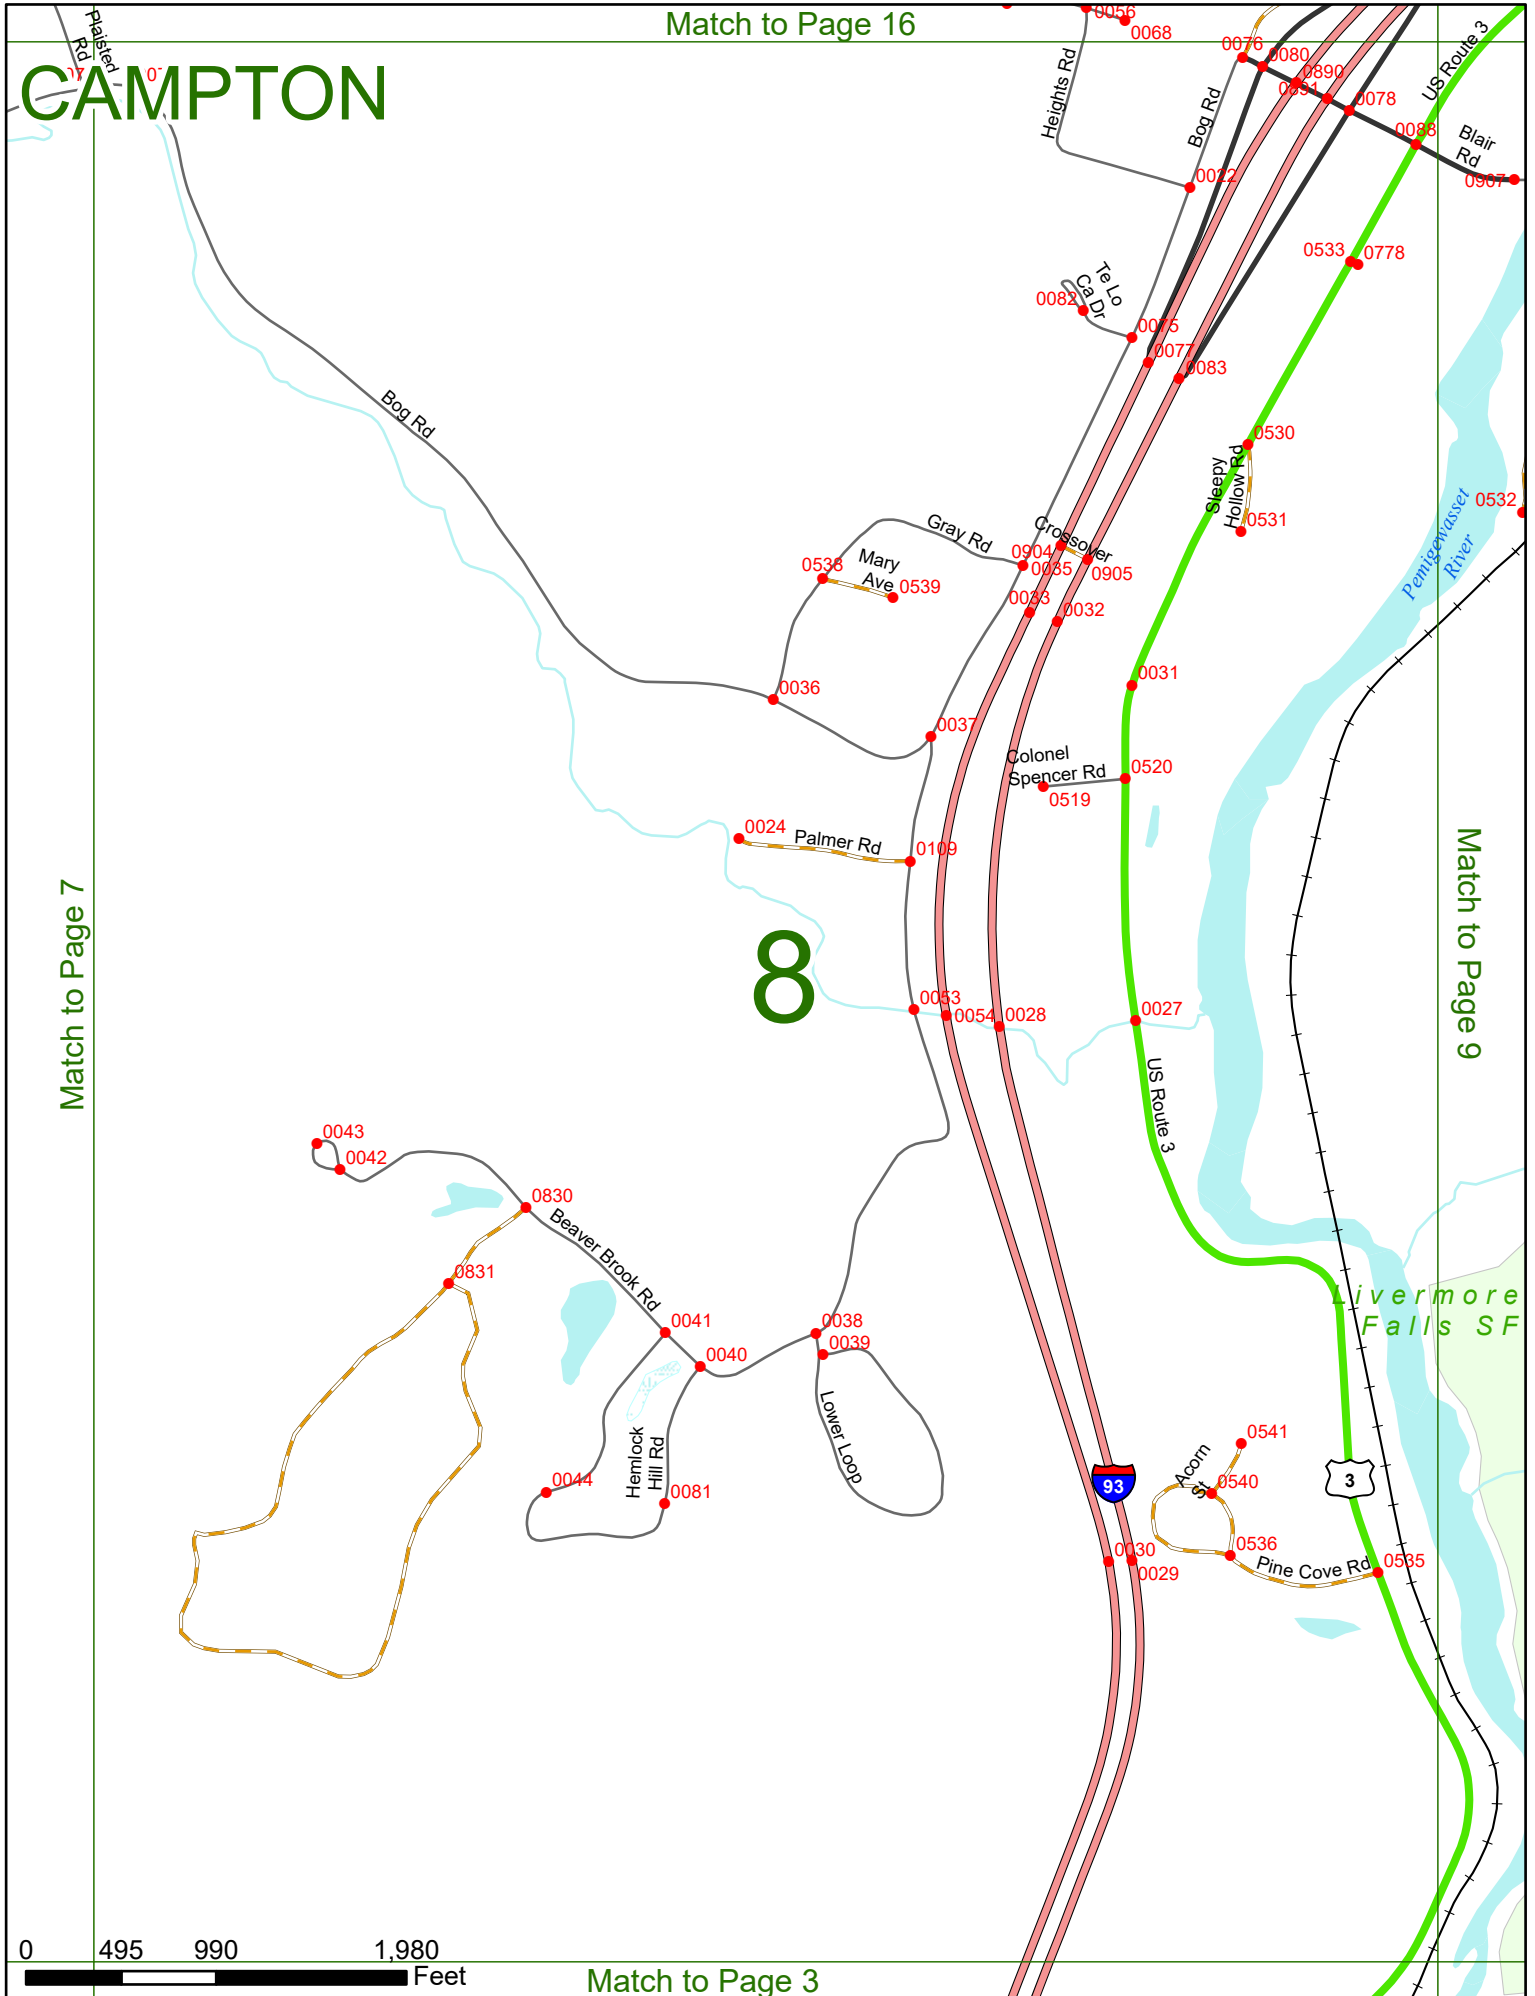

CAMPTON

Match to Page 7

Match to Page 9

8

Livermore Falls SF