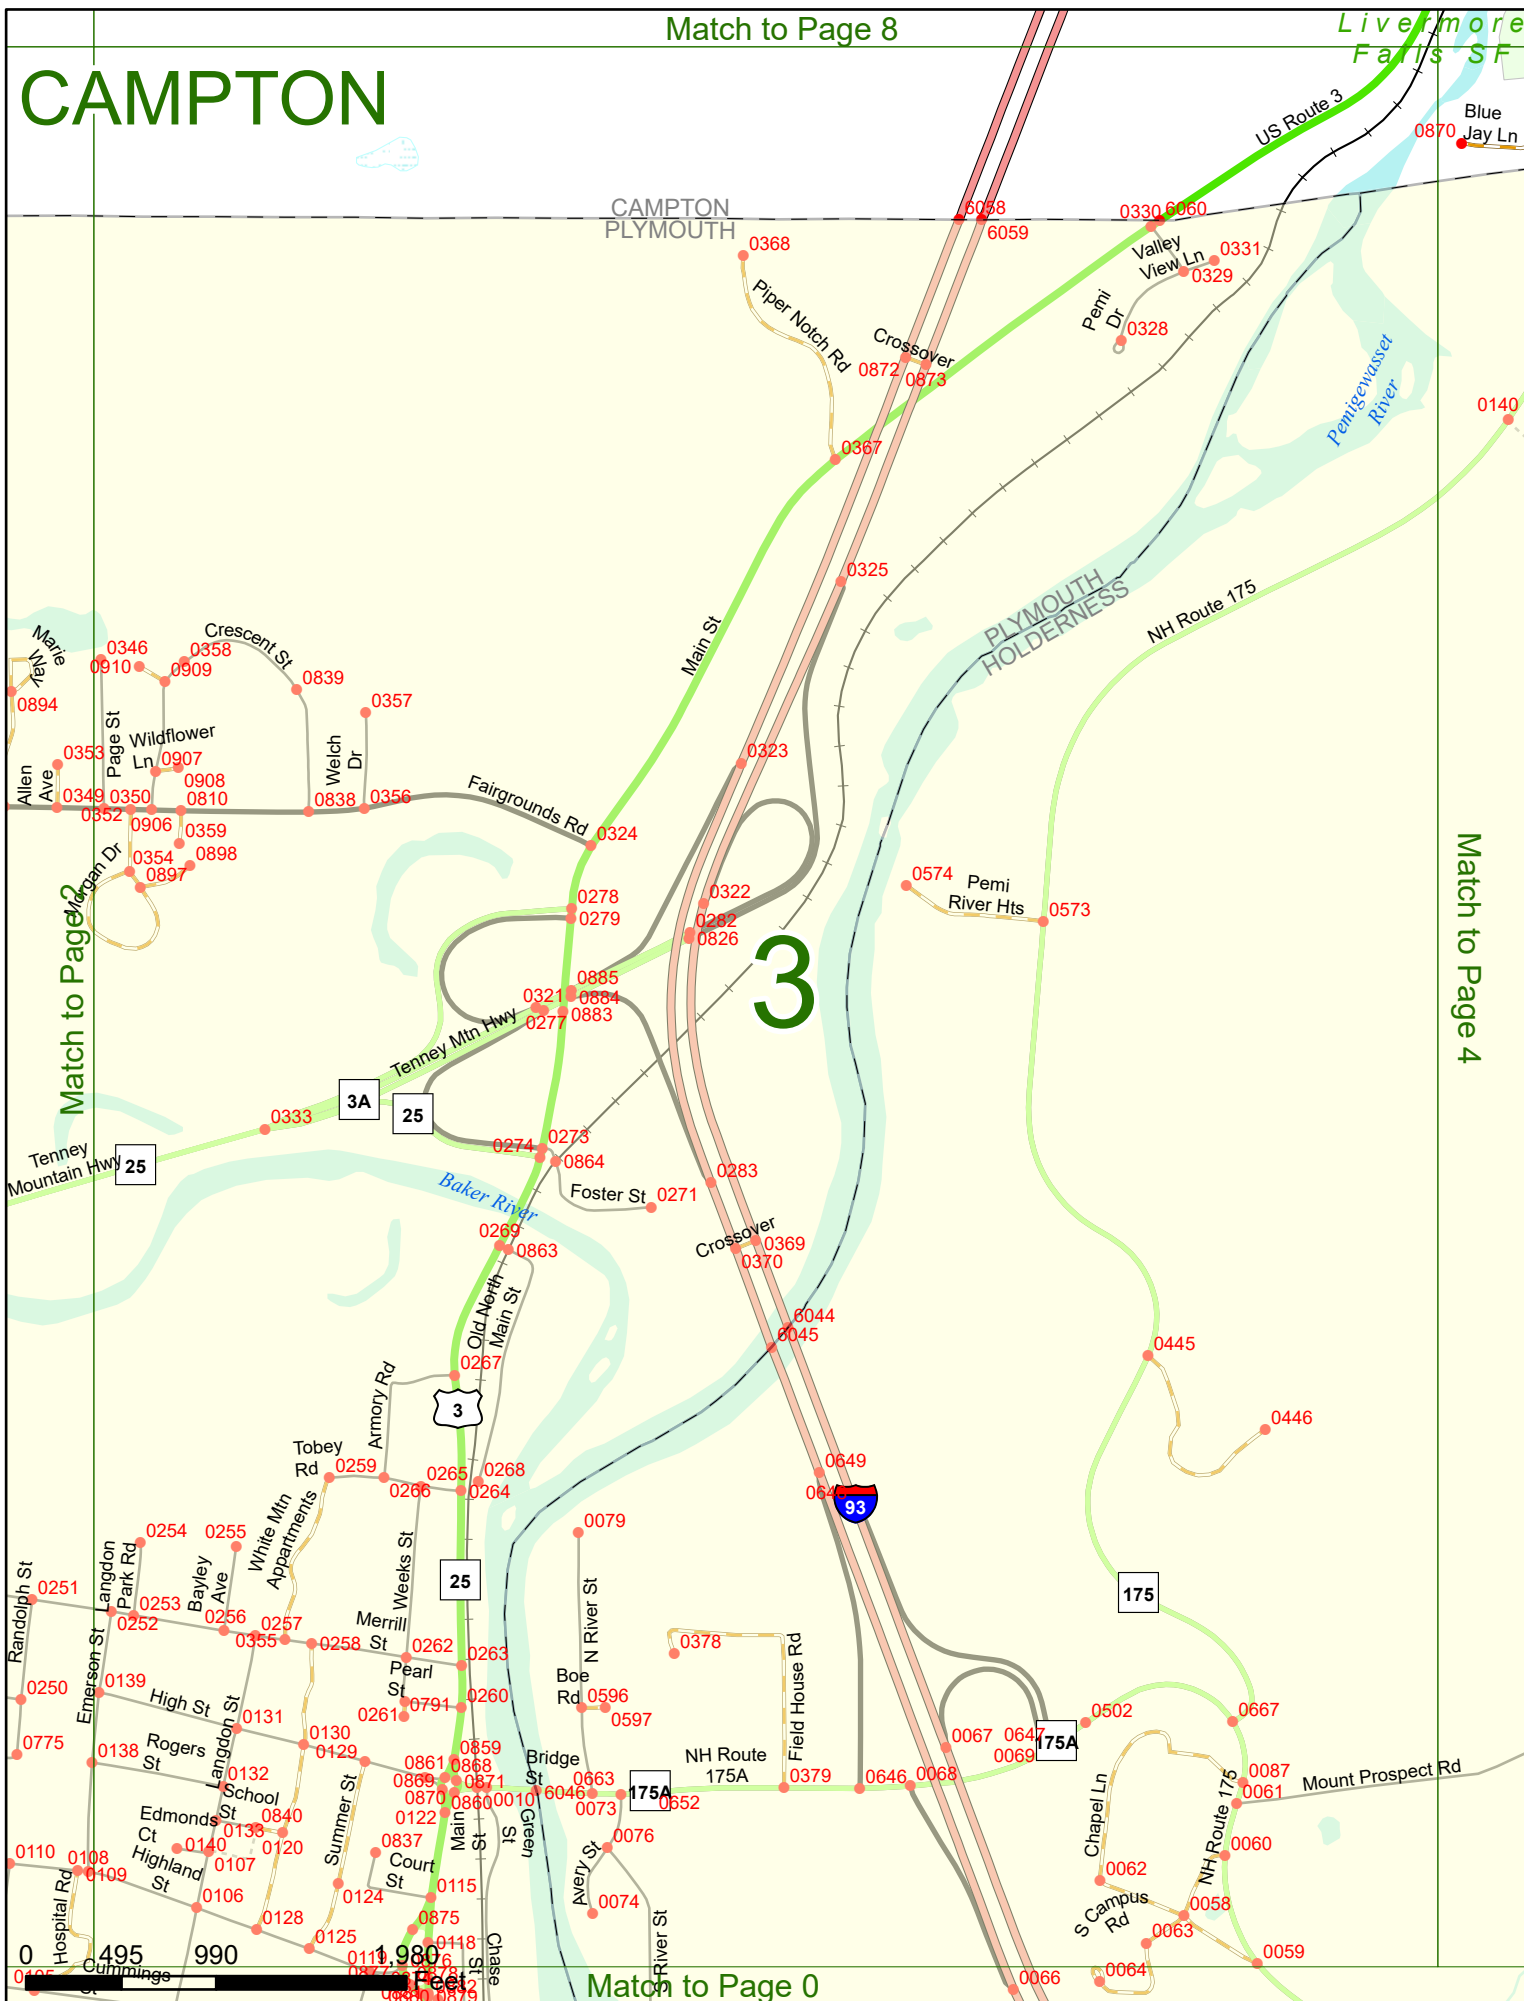

CAMPTON

Livermore Falls SF

Match to Page 4

3

Match to Page 0

Match to Page 2

0 495 990 Feet