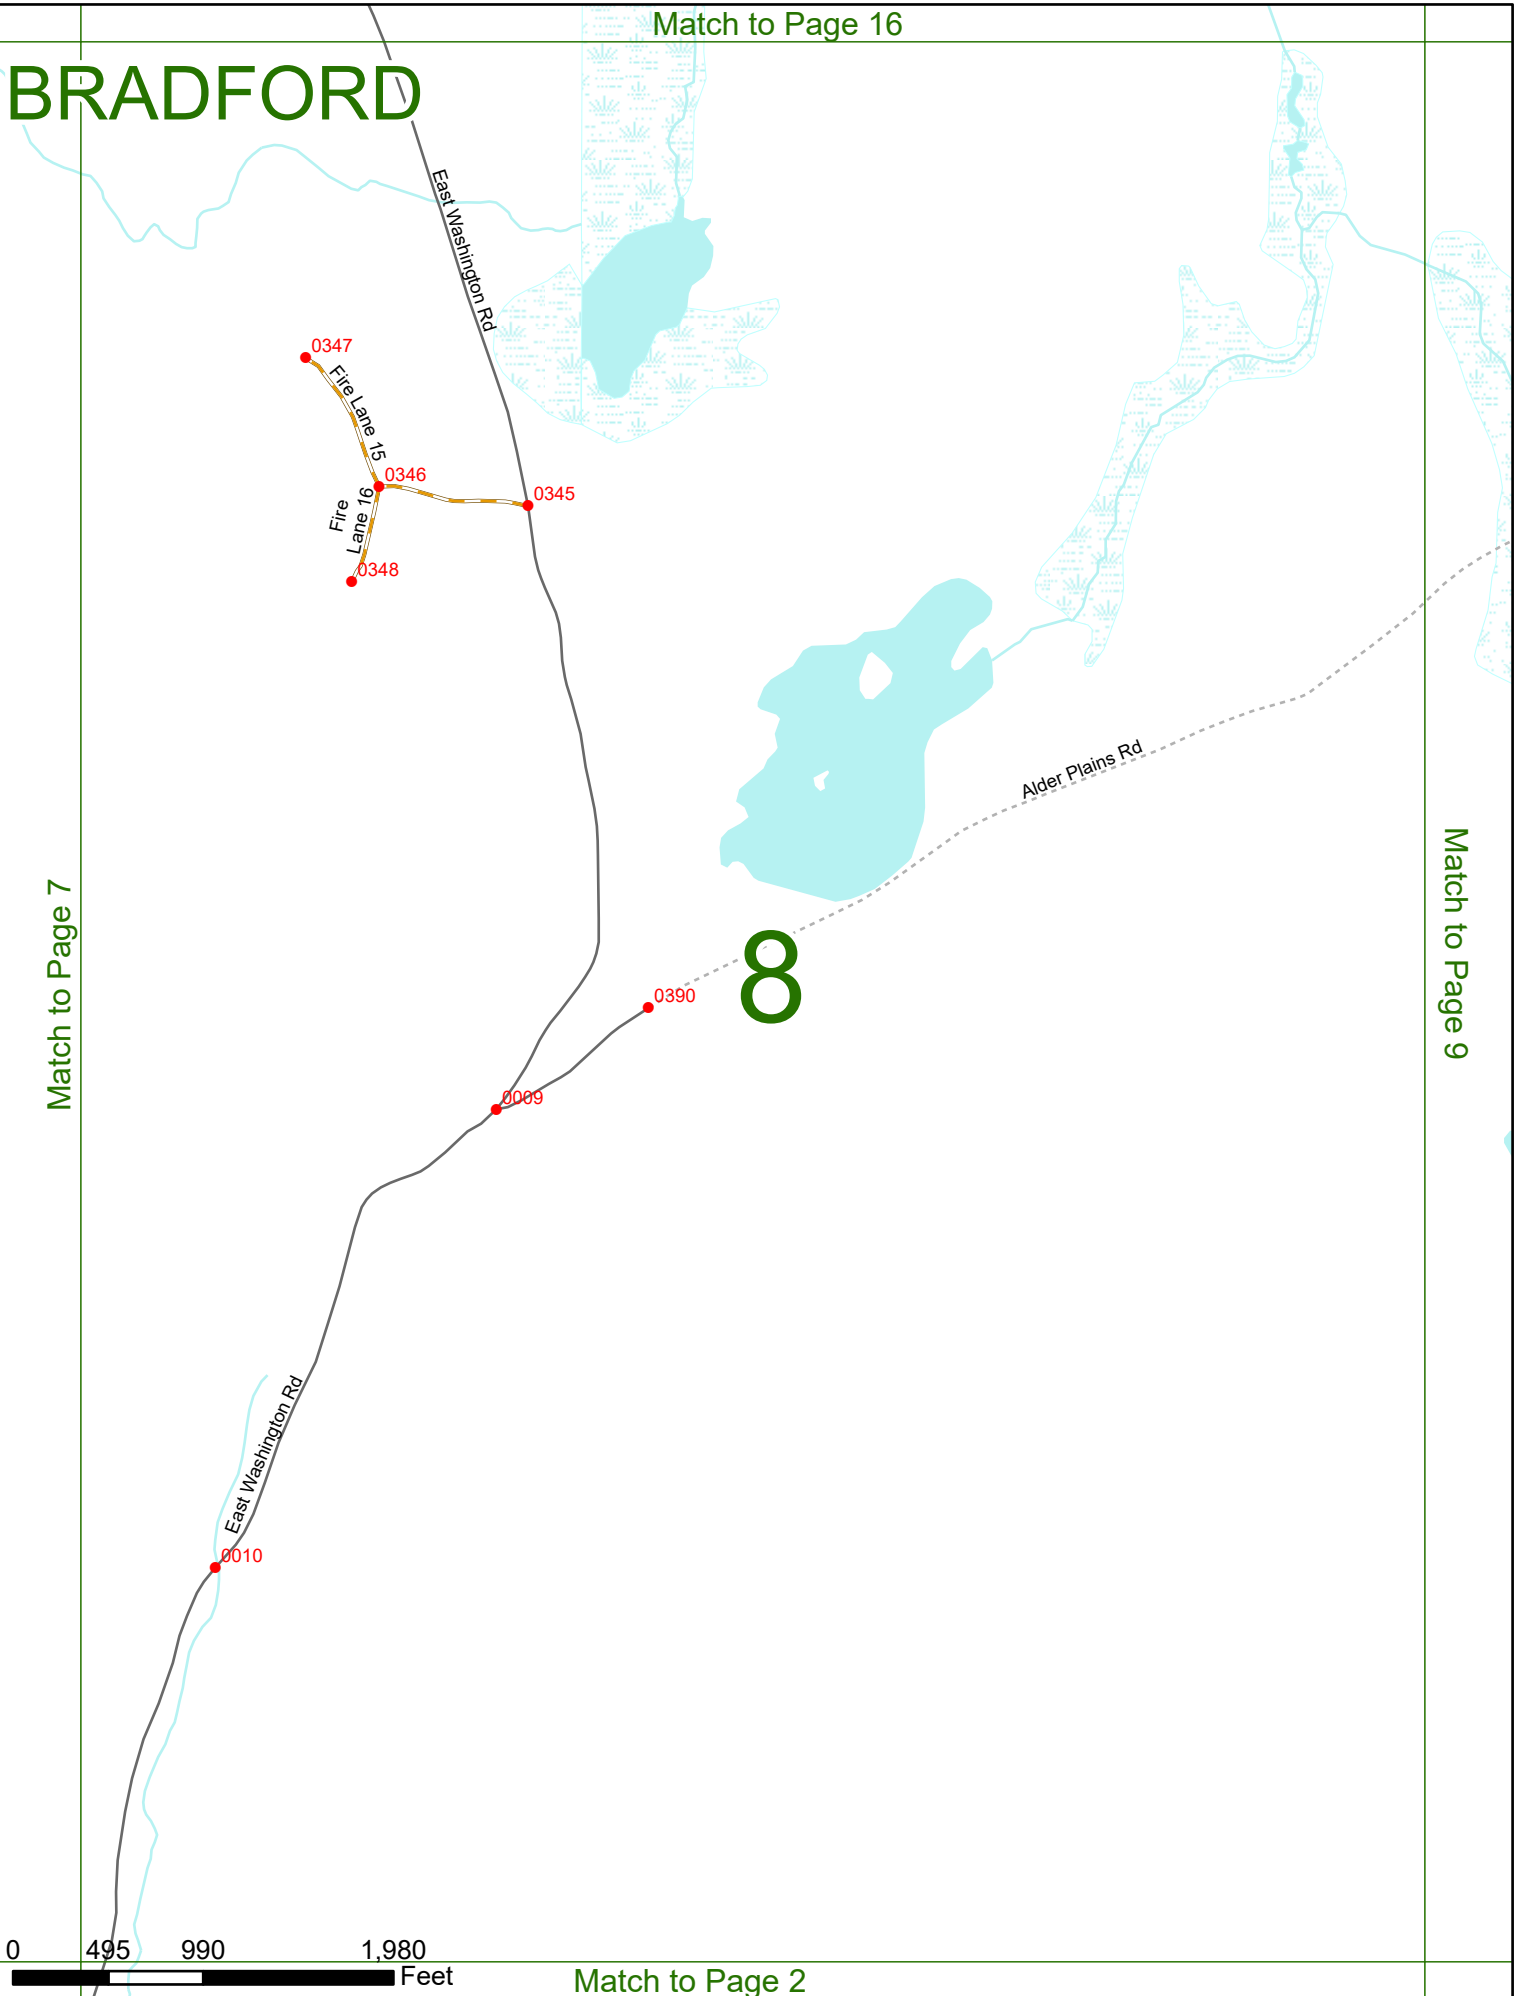

Match to Page 16

BRADFORD

Match to Page 7

Match to Page 9

Match to Page 2