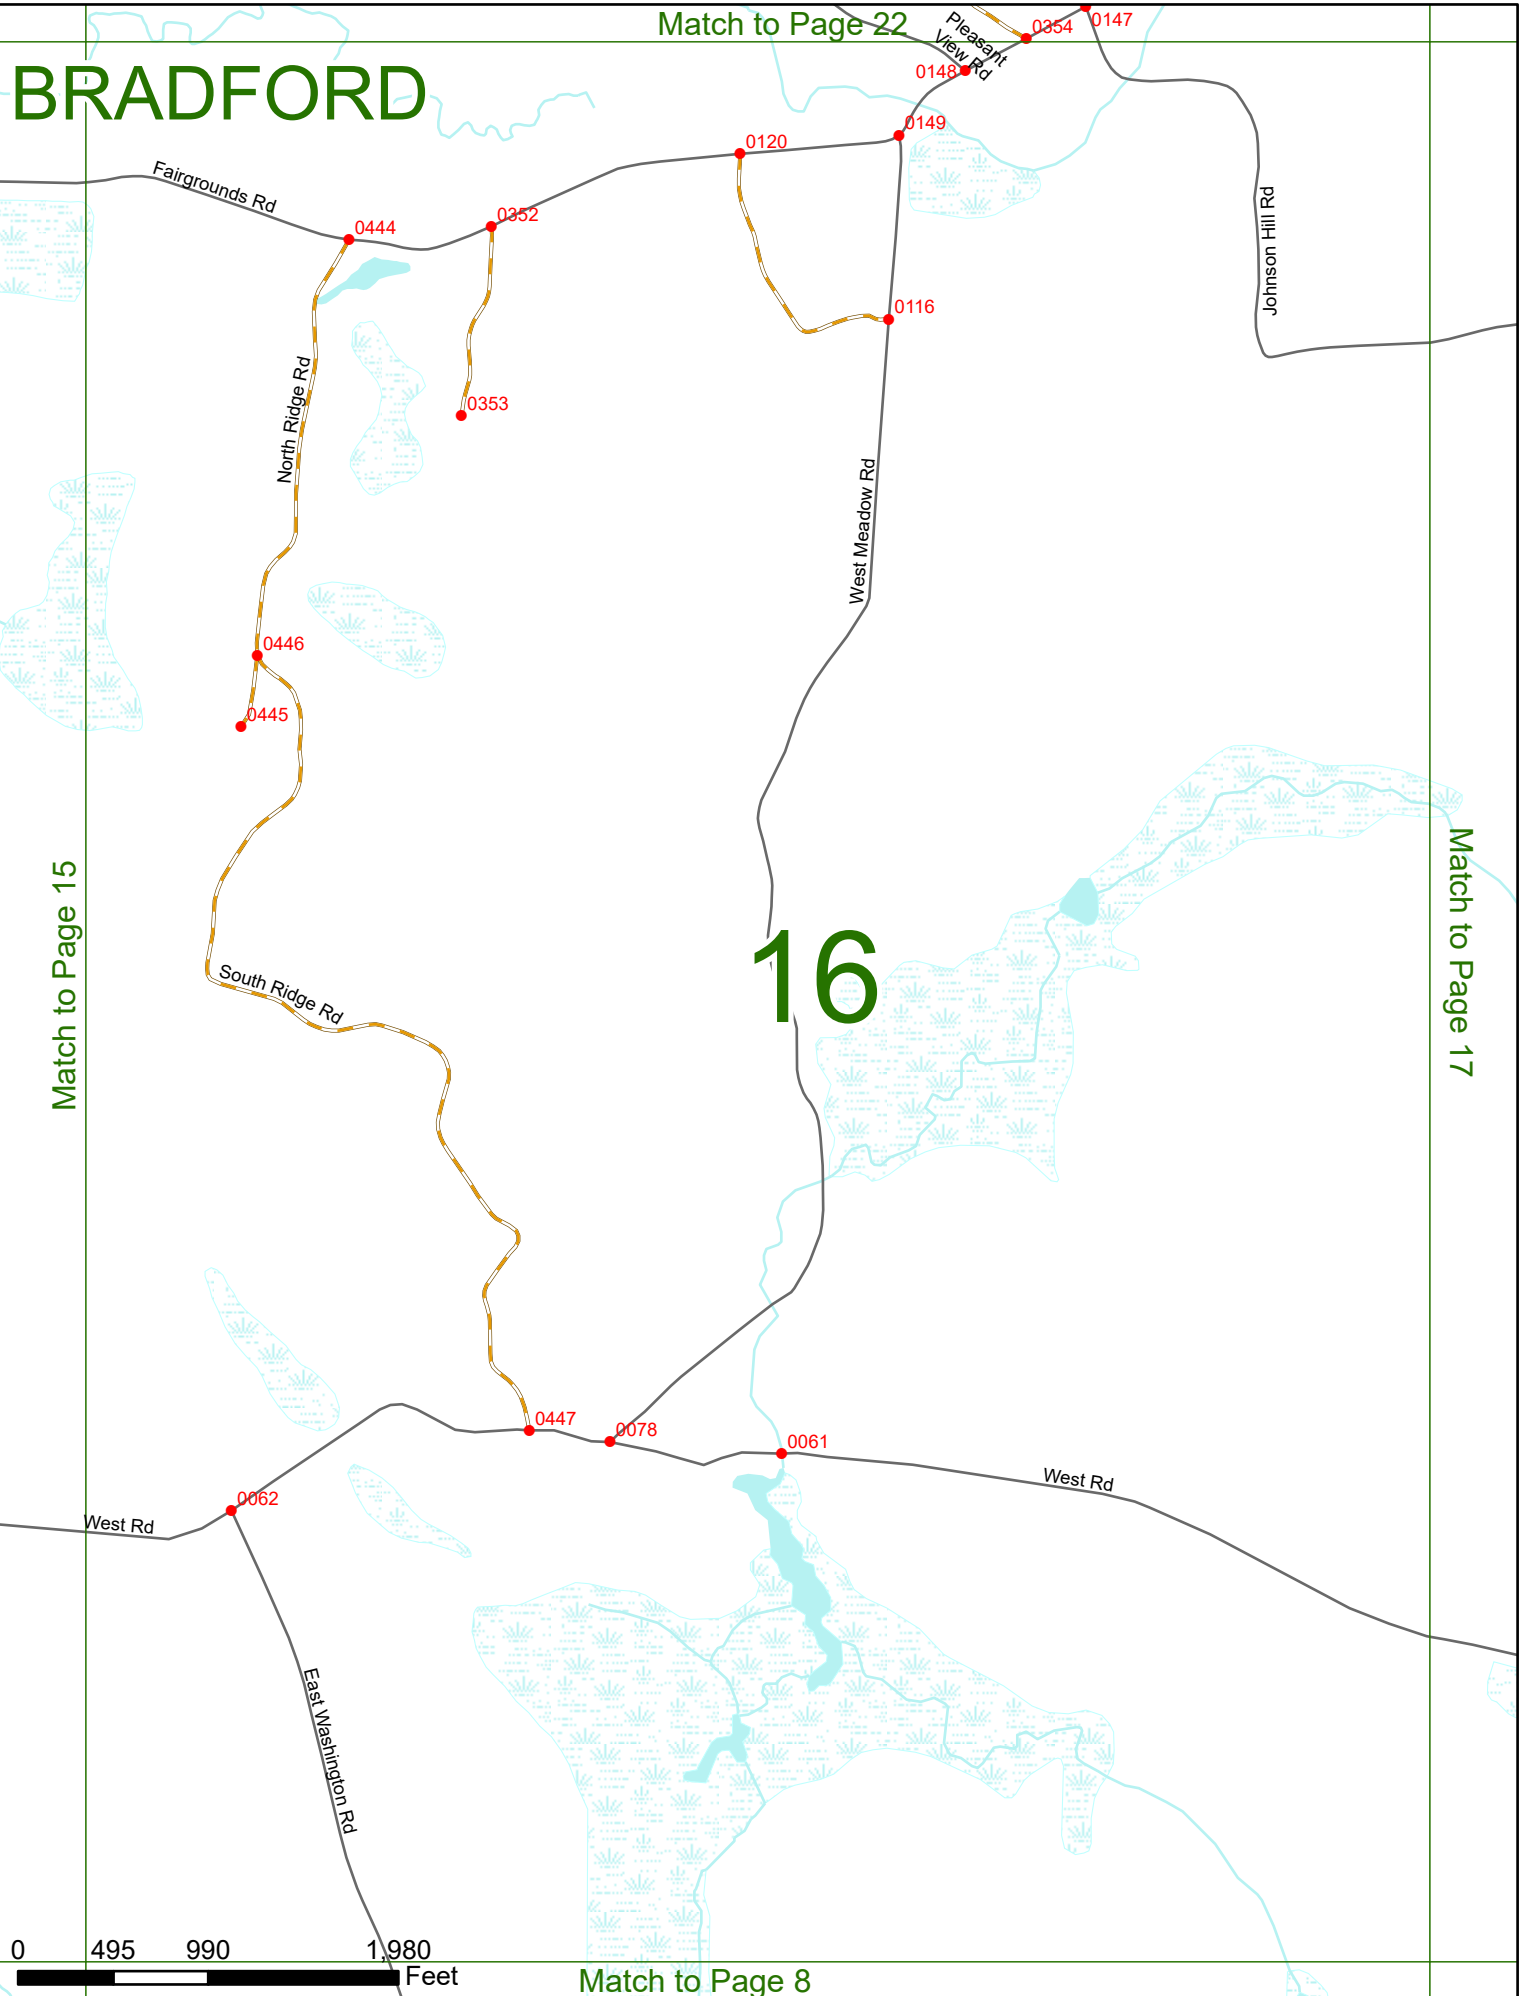

BRADFORD

Match to Page 22

Match to Page 15

Match to Page 17

16

Match to Page 8