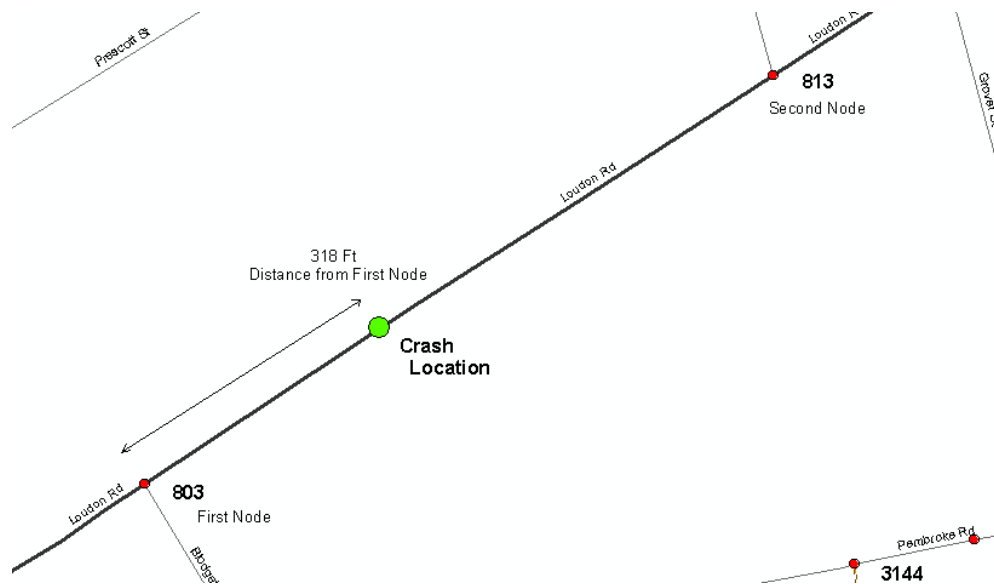

2023 Nodal Reference Bookmap

LEGEND

NHDOT will accept crash locations based on the State of NH Uniform Police Traffic Accident Report.

Crash occurred on:

Option 1 Street Address
 123 Main Street

Option 2 Route No and/or Distance from NESW Intesecting Road, Bridge,
 Street name Intersecting Street Town/County line
 Main Street 500 E Oak Street

Option 3 First Node Distance from First Node Second Node
 515 212 632

Option 4 Route No and/or Mile Marker on Interstate Only NESW Mile (Marker)
 Street name
 189S 700 feet S 36.8

Option 3 – Example

Street Name Loudon Road
First Node 803
Distance from First Node 318 Ft
Second Node 813