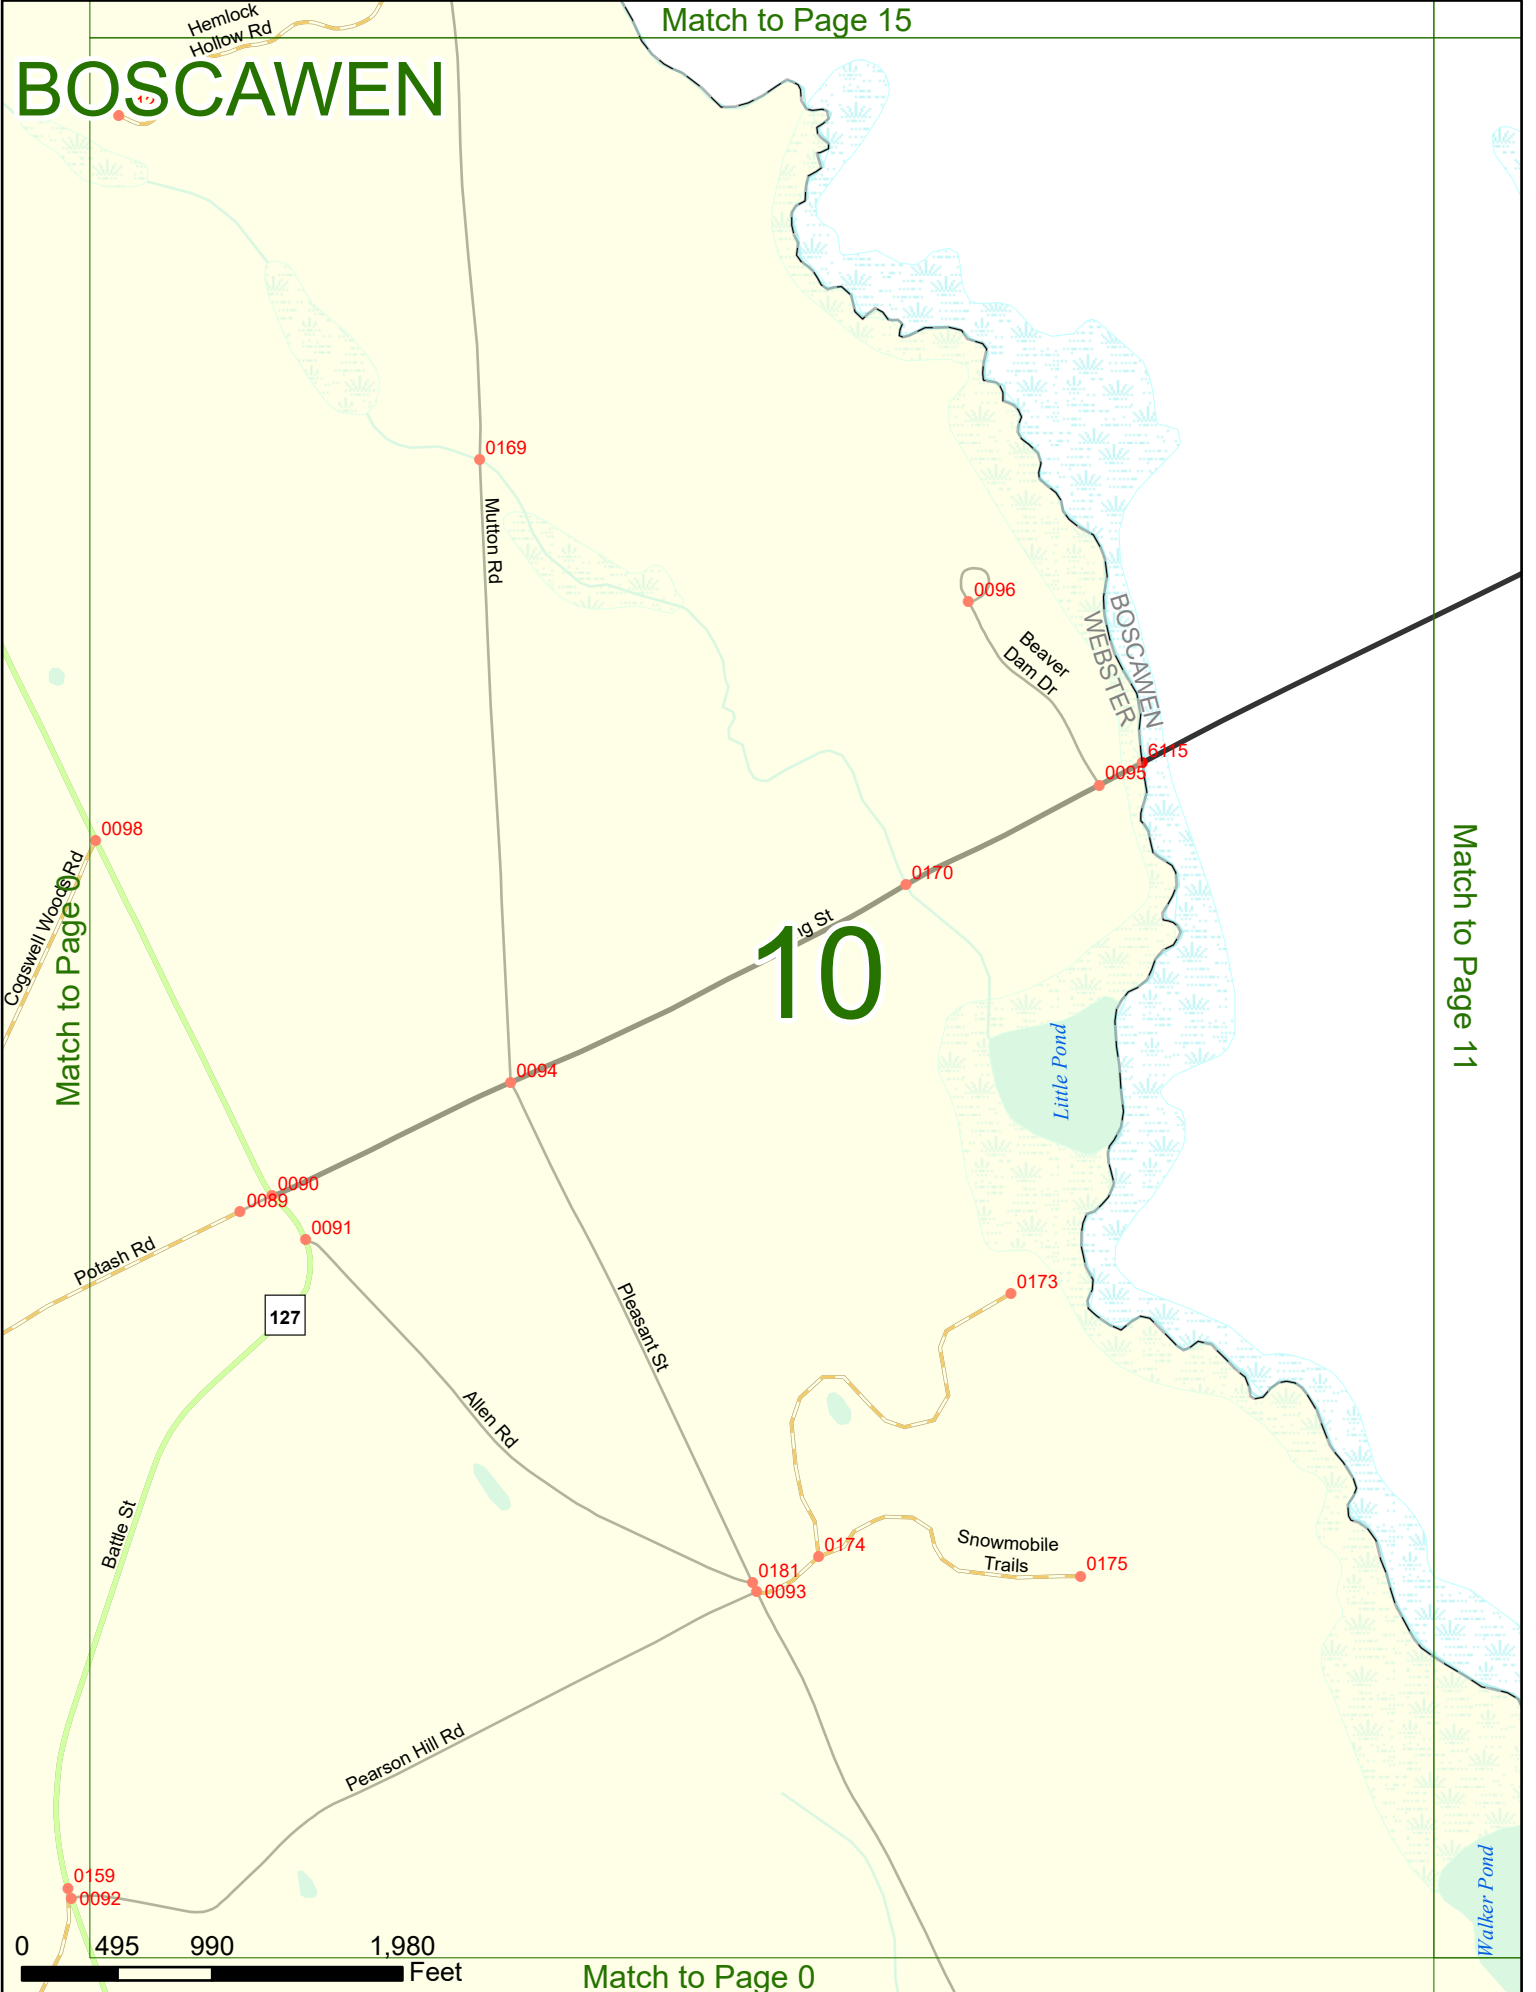

BOSCAWEN

Match to Page 15

Match to Page 9

Match to Page 11

10

0 495 990 1,980 Feet

Match to Page 0