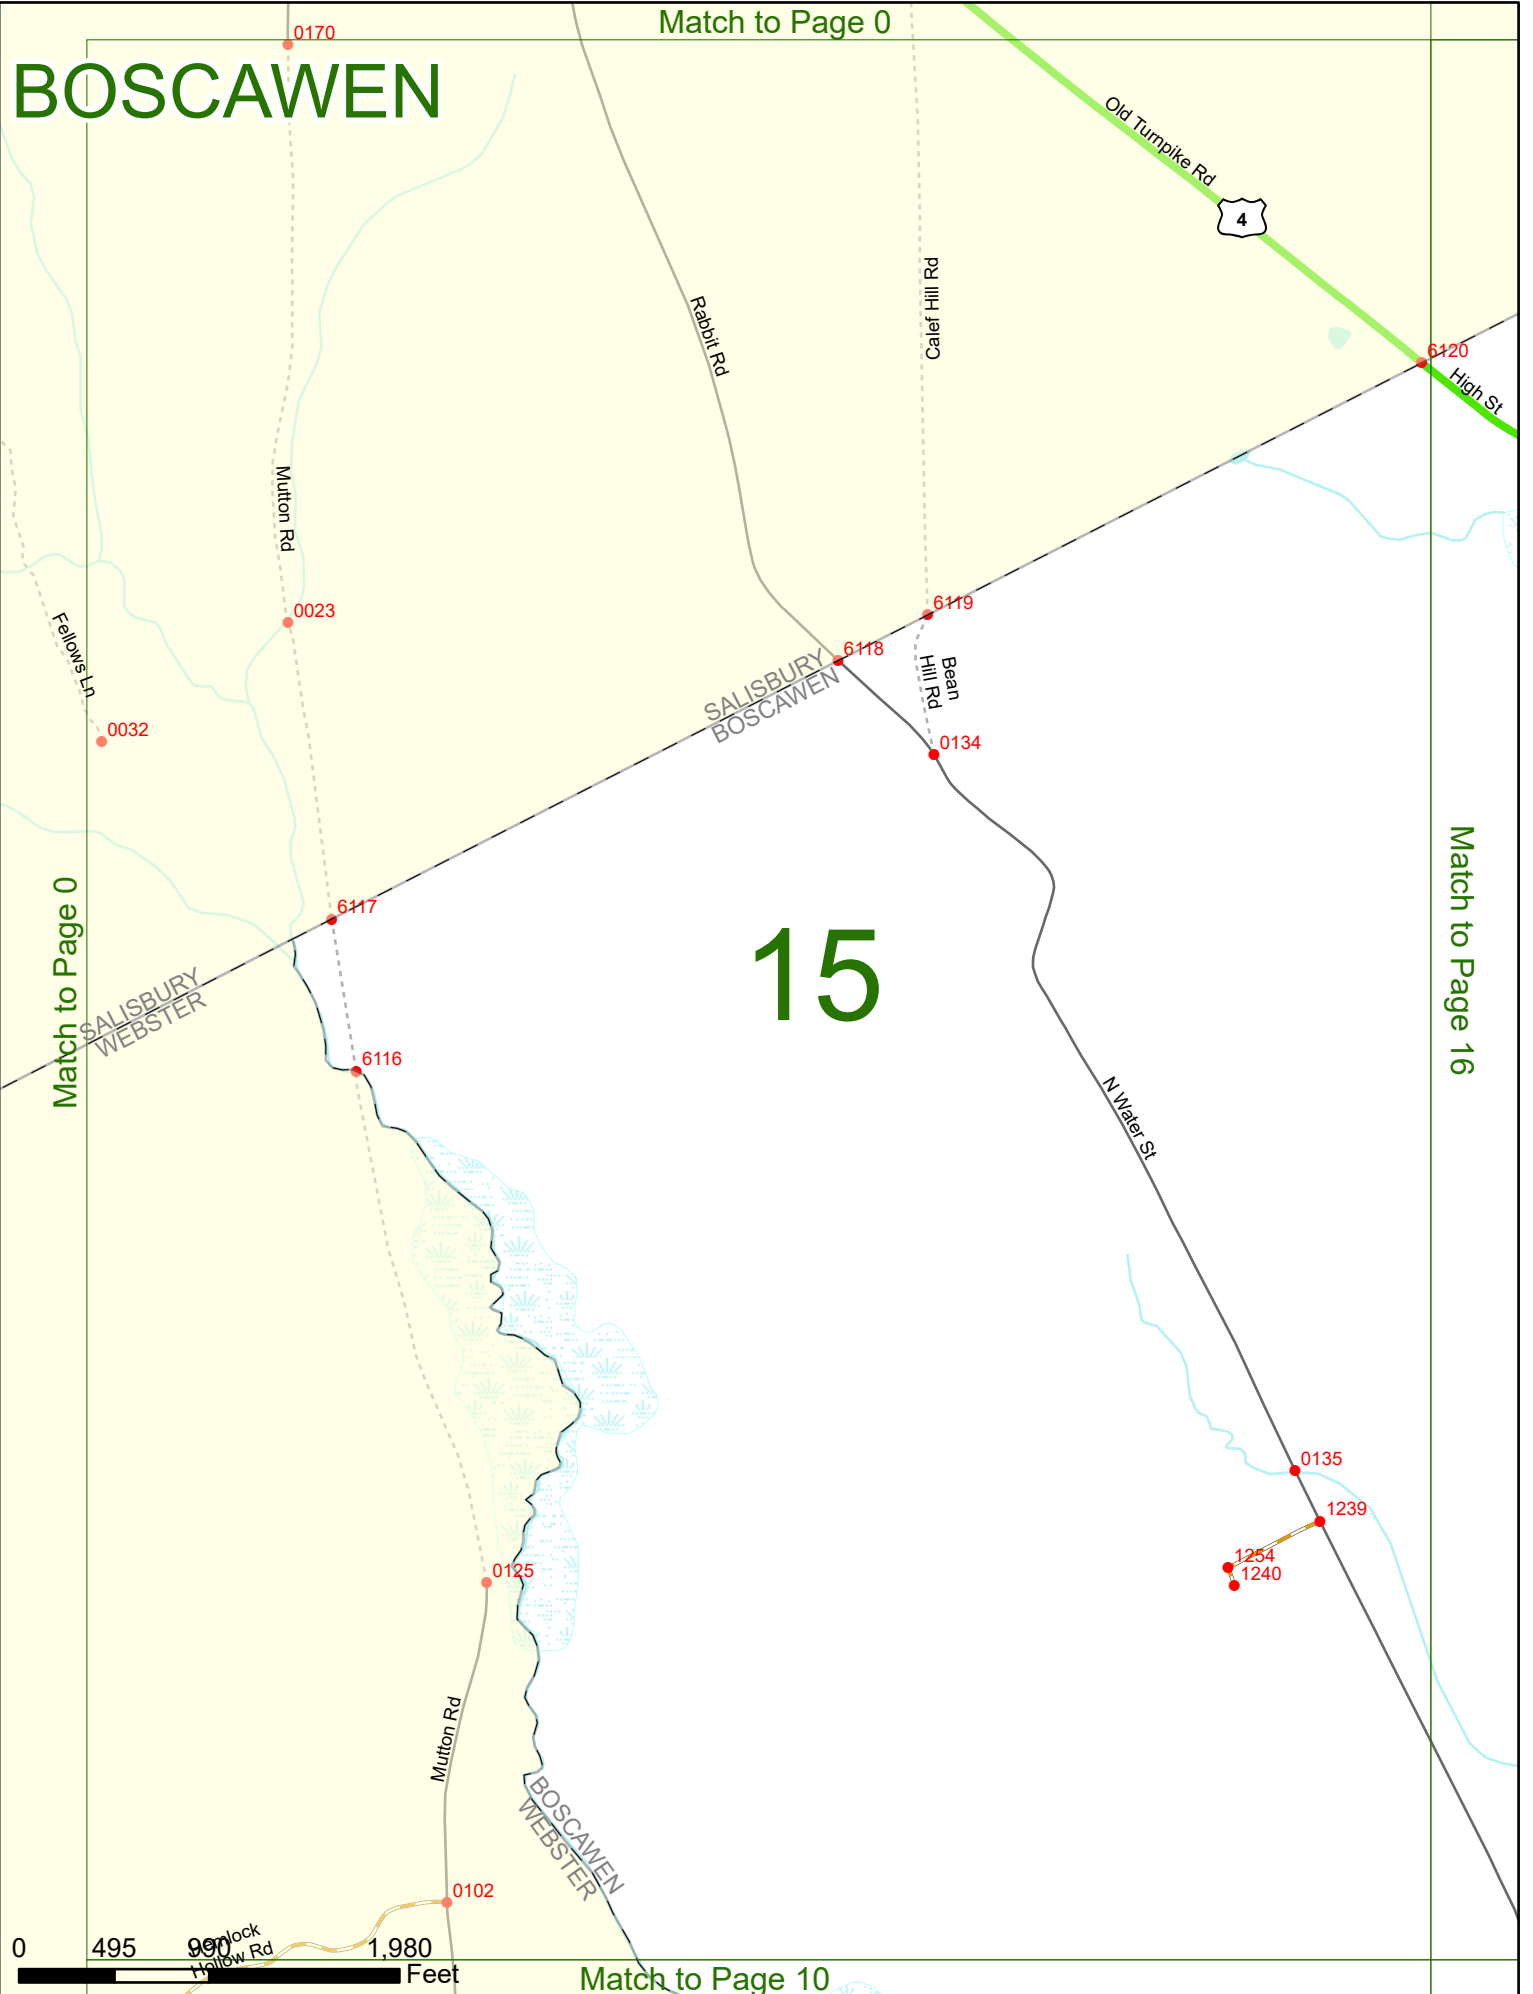

BOSCAWEN

Match to Page 0

15

Match to Page 16

Match to Page 0

Match to Page 10