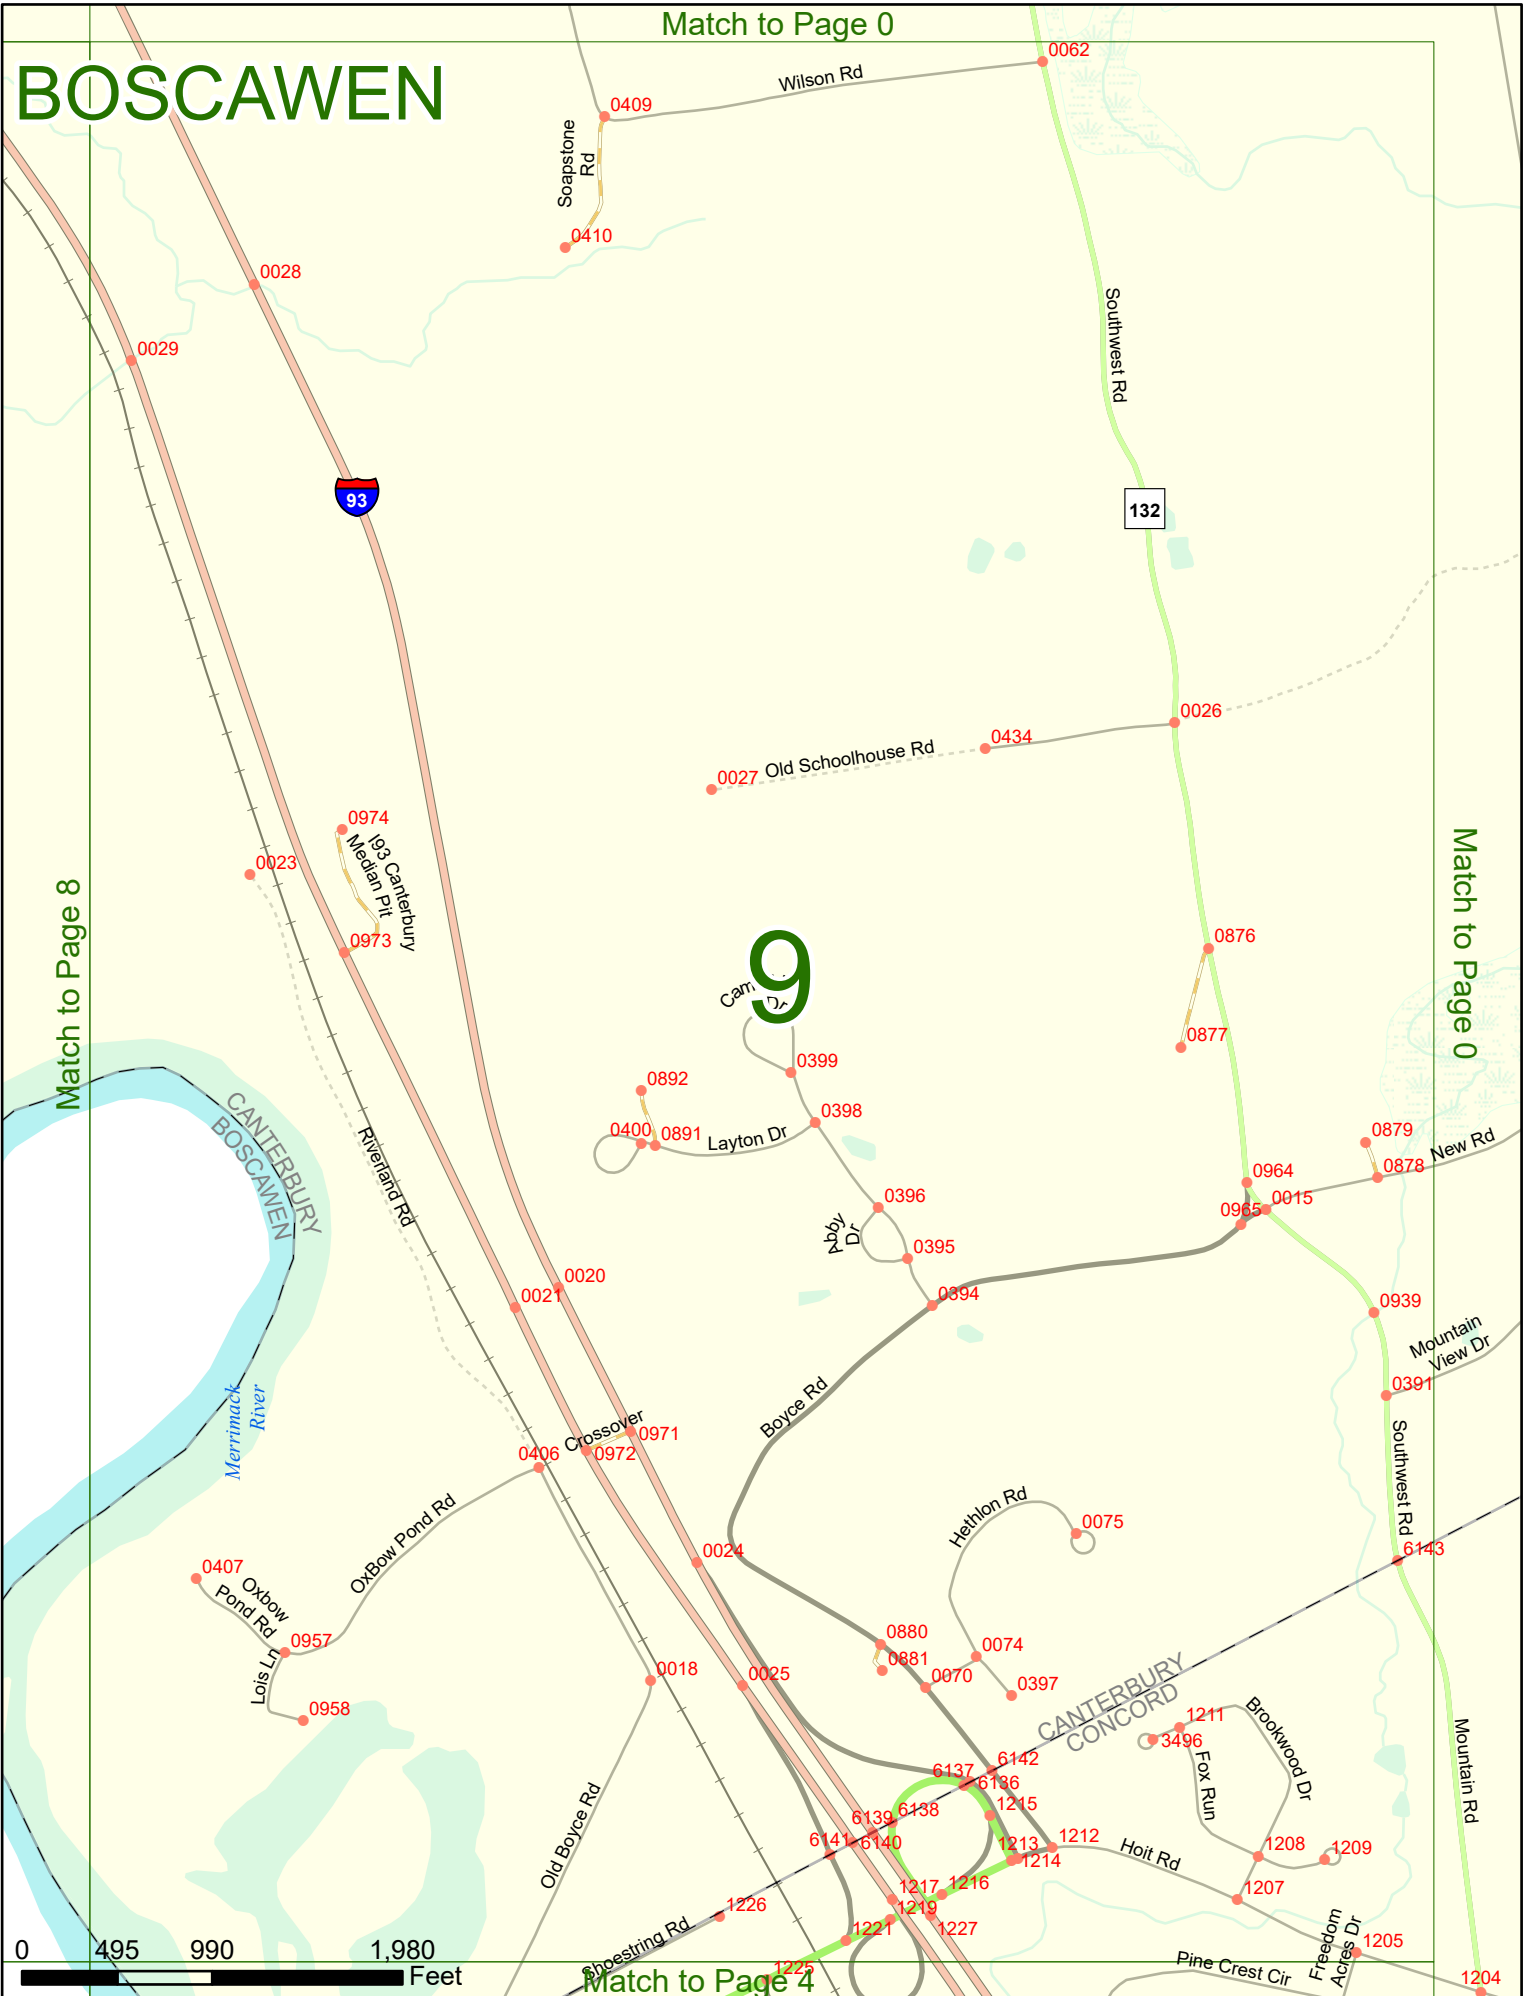

BOSCAWEN

Match to Page 0

Match to Page 8

Match to Page 0

Match to Page 4

9