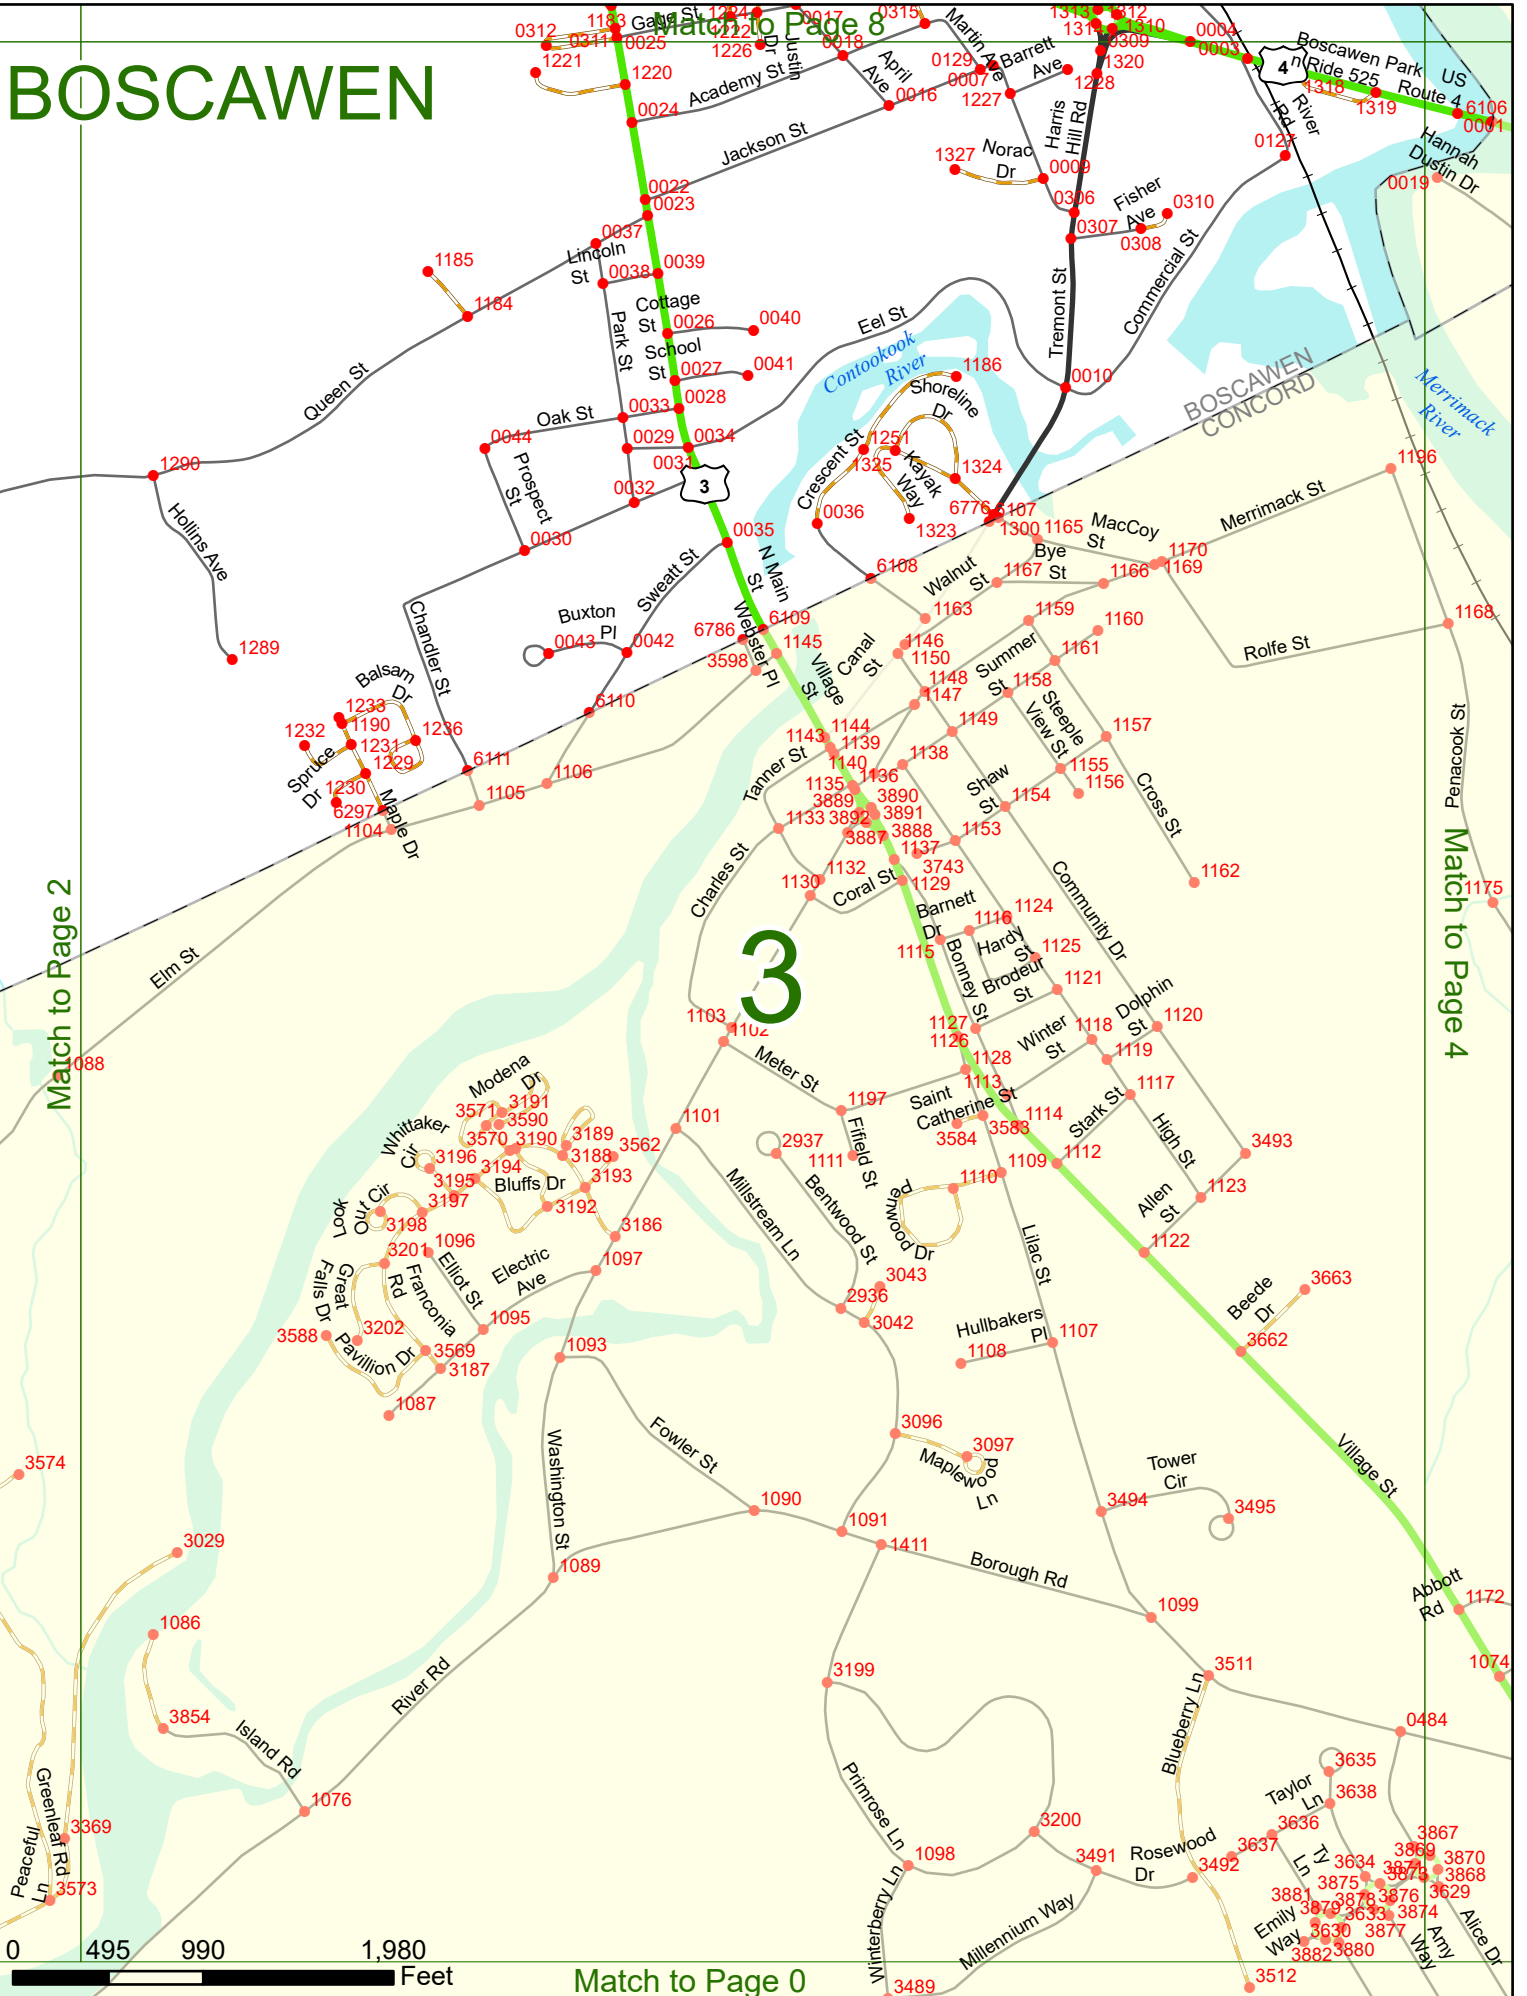

BOSCAWEN

0 495 990 1,980 Feet

Match to Page 0

Match to Page 8

Match to Page 2

Match to Page 4