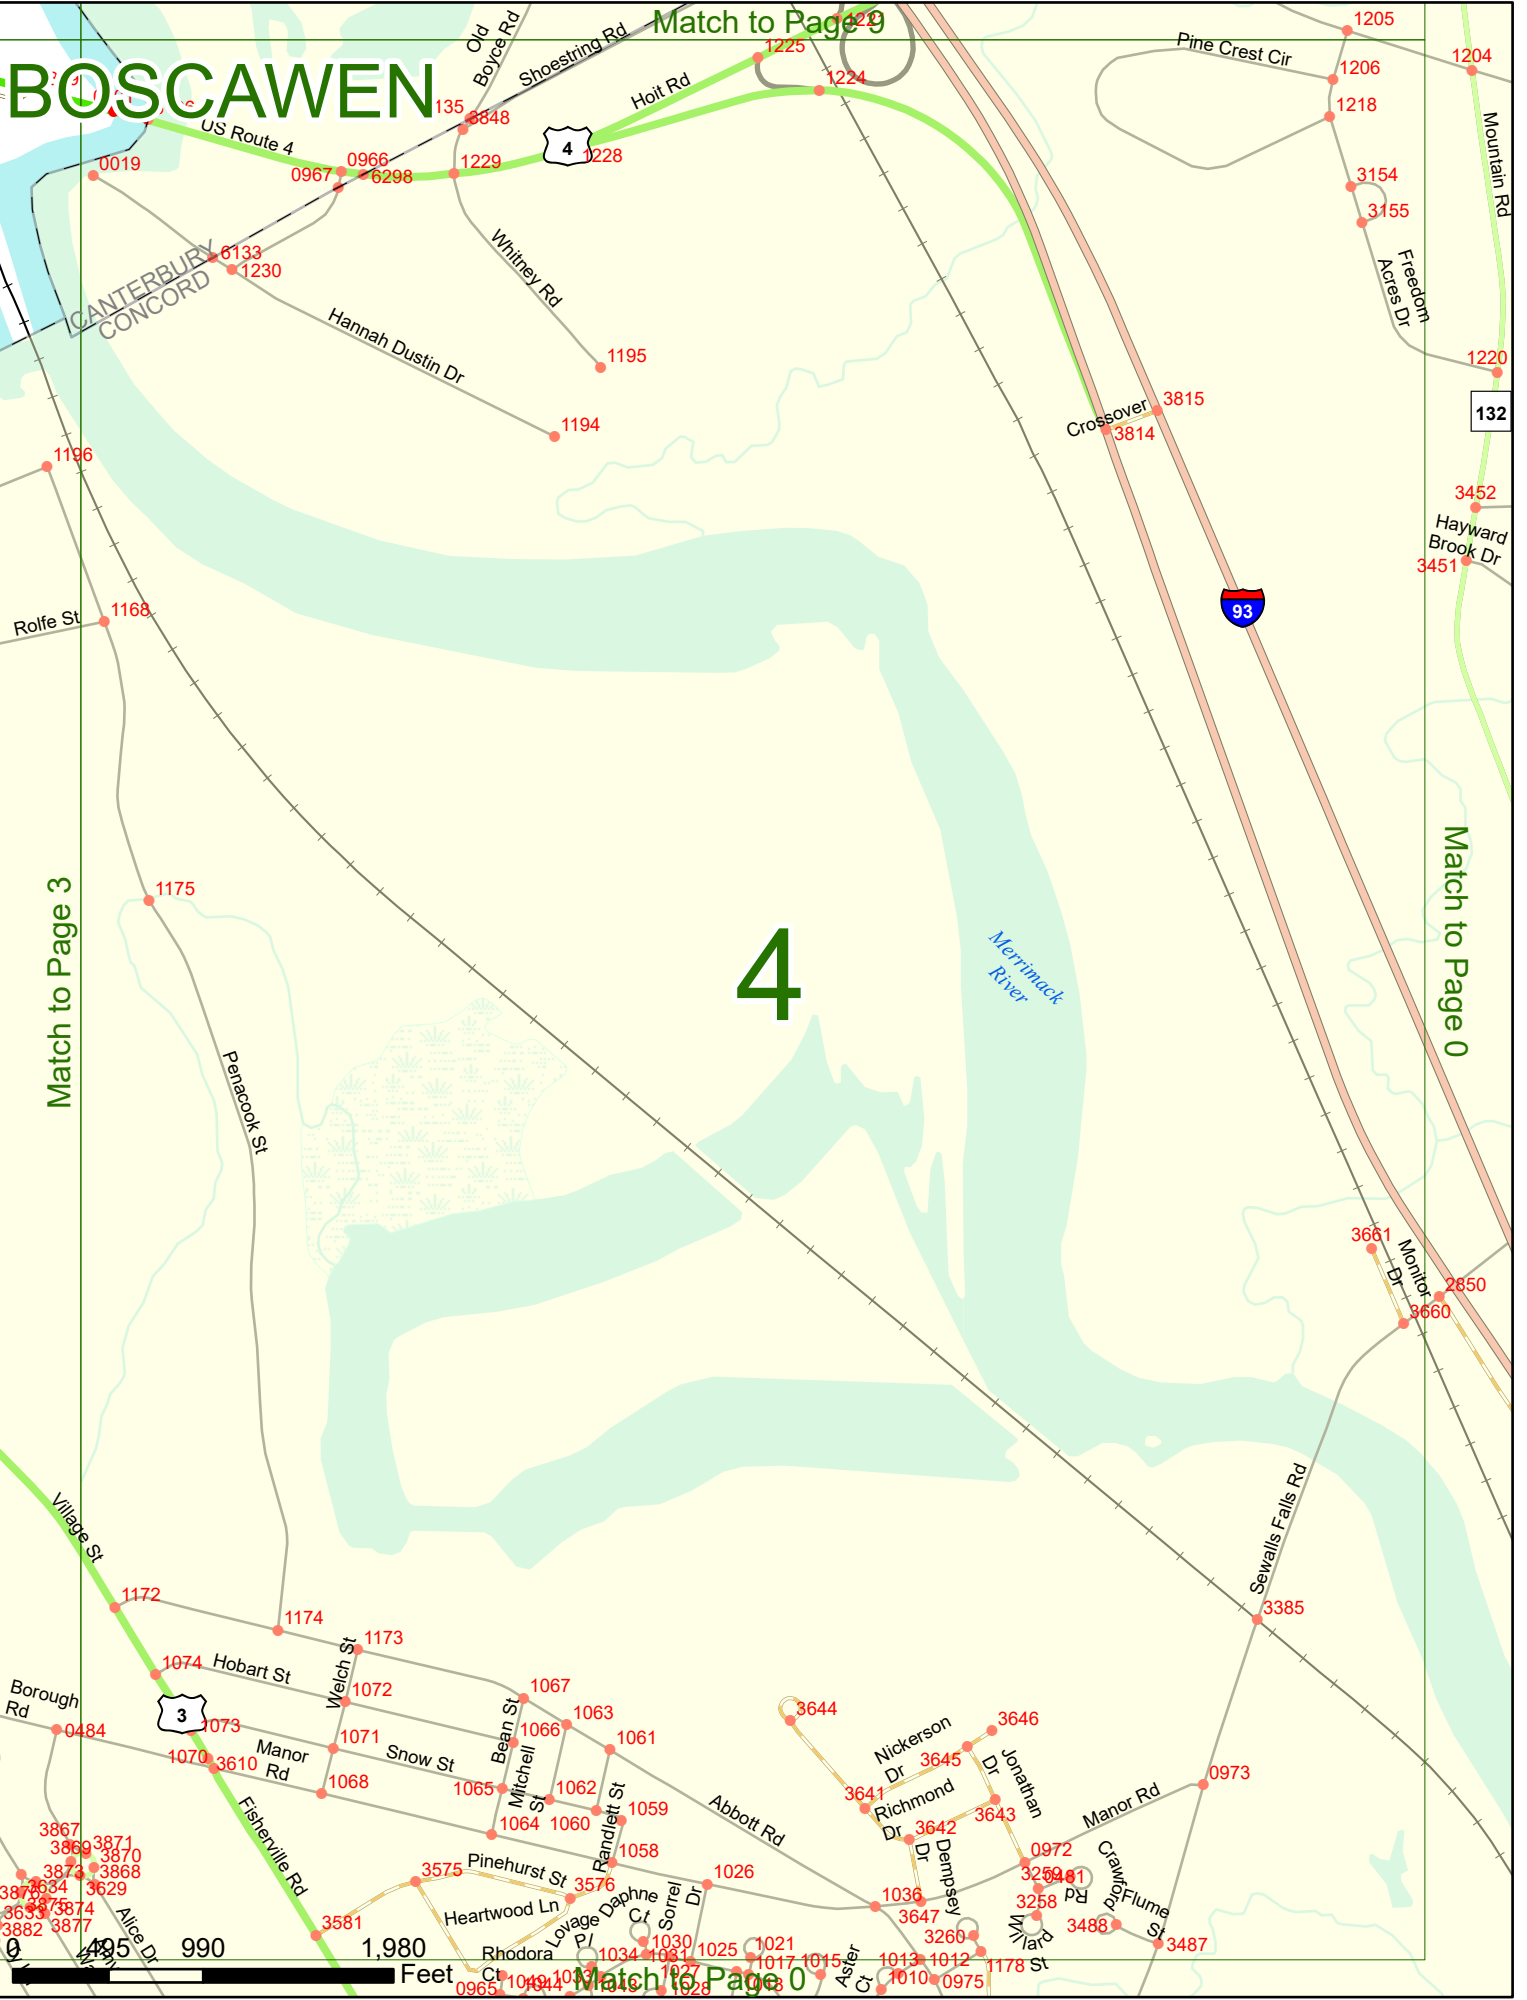

BOSCAWEN

Match to Page 29

Match to Page 3

Match to Page 0

4

Match to Page 0

0 495 990 1,980 Feet