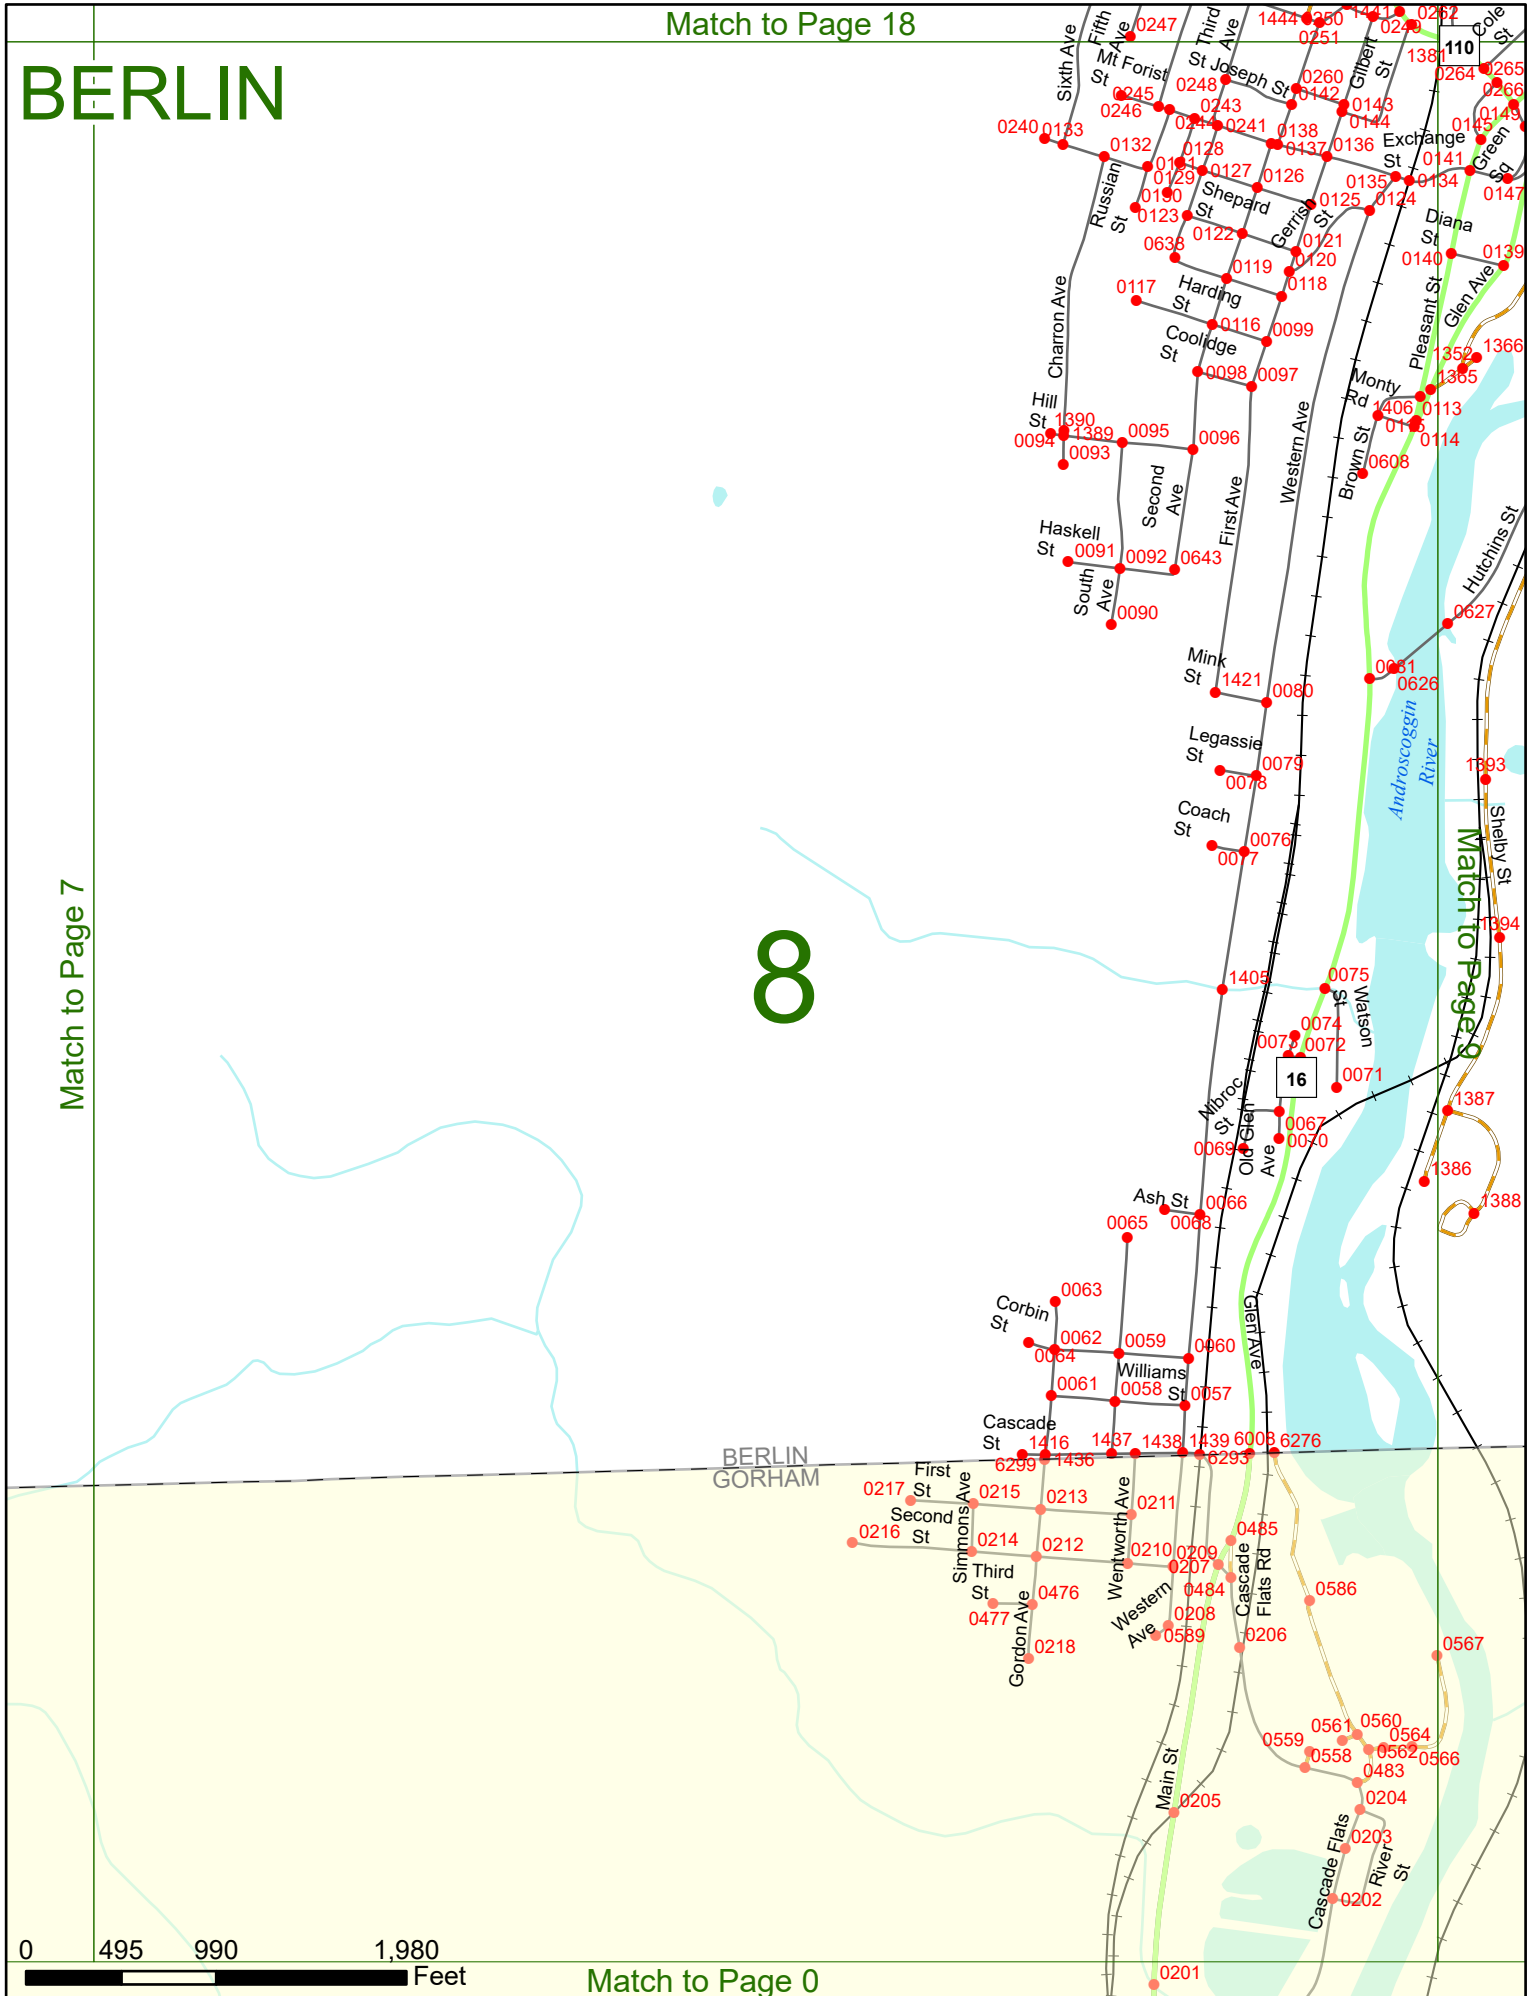

BERLIN

Match to Page 7

8

Match to Page 9

BERLIN
GORHAM

0 495 990 1,980 Feet

Match to Page 0