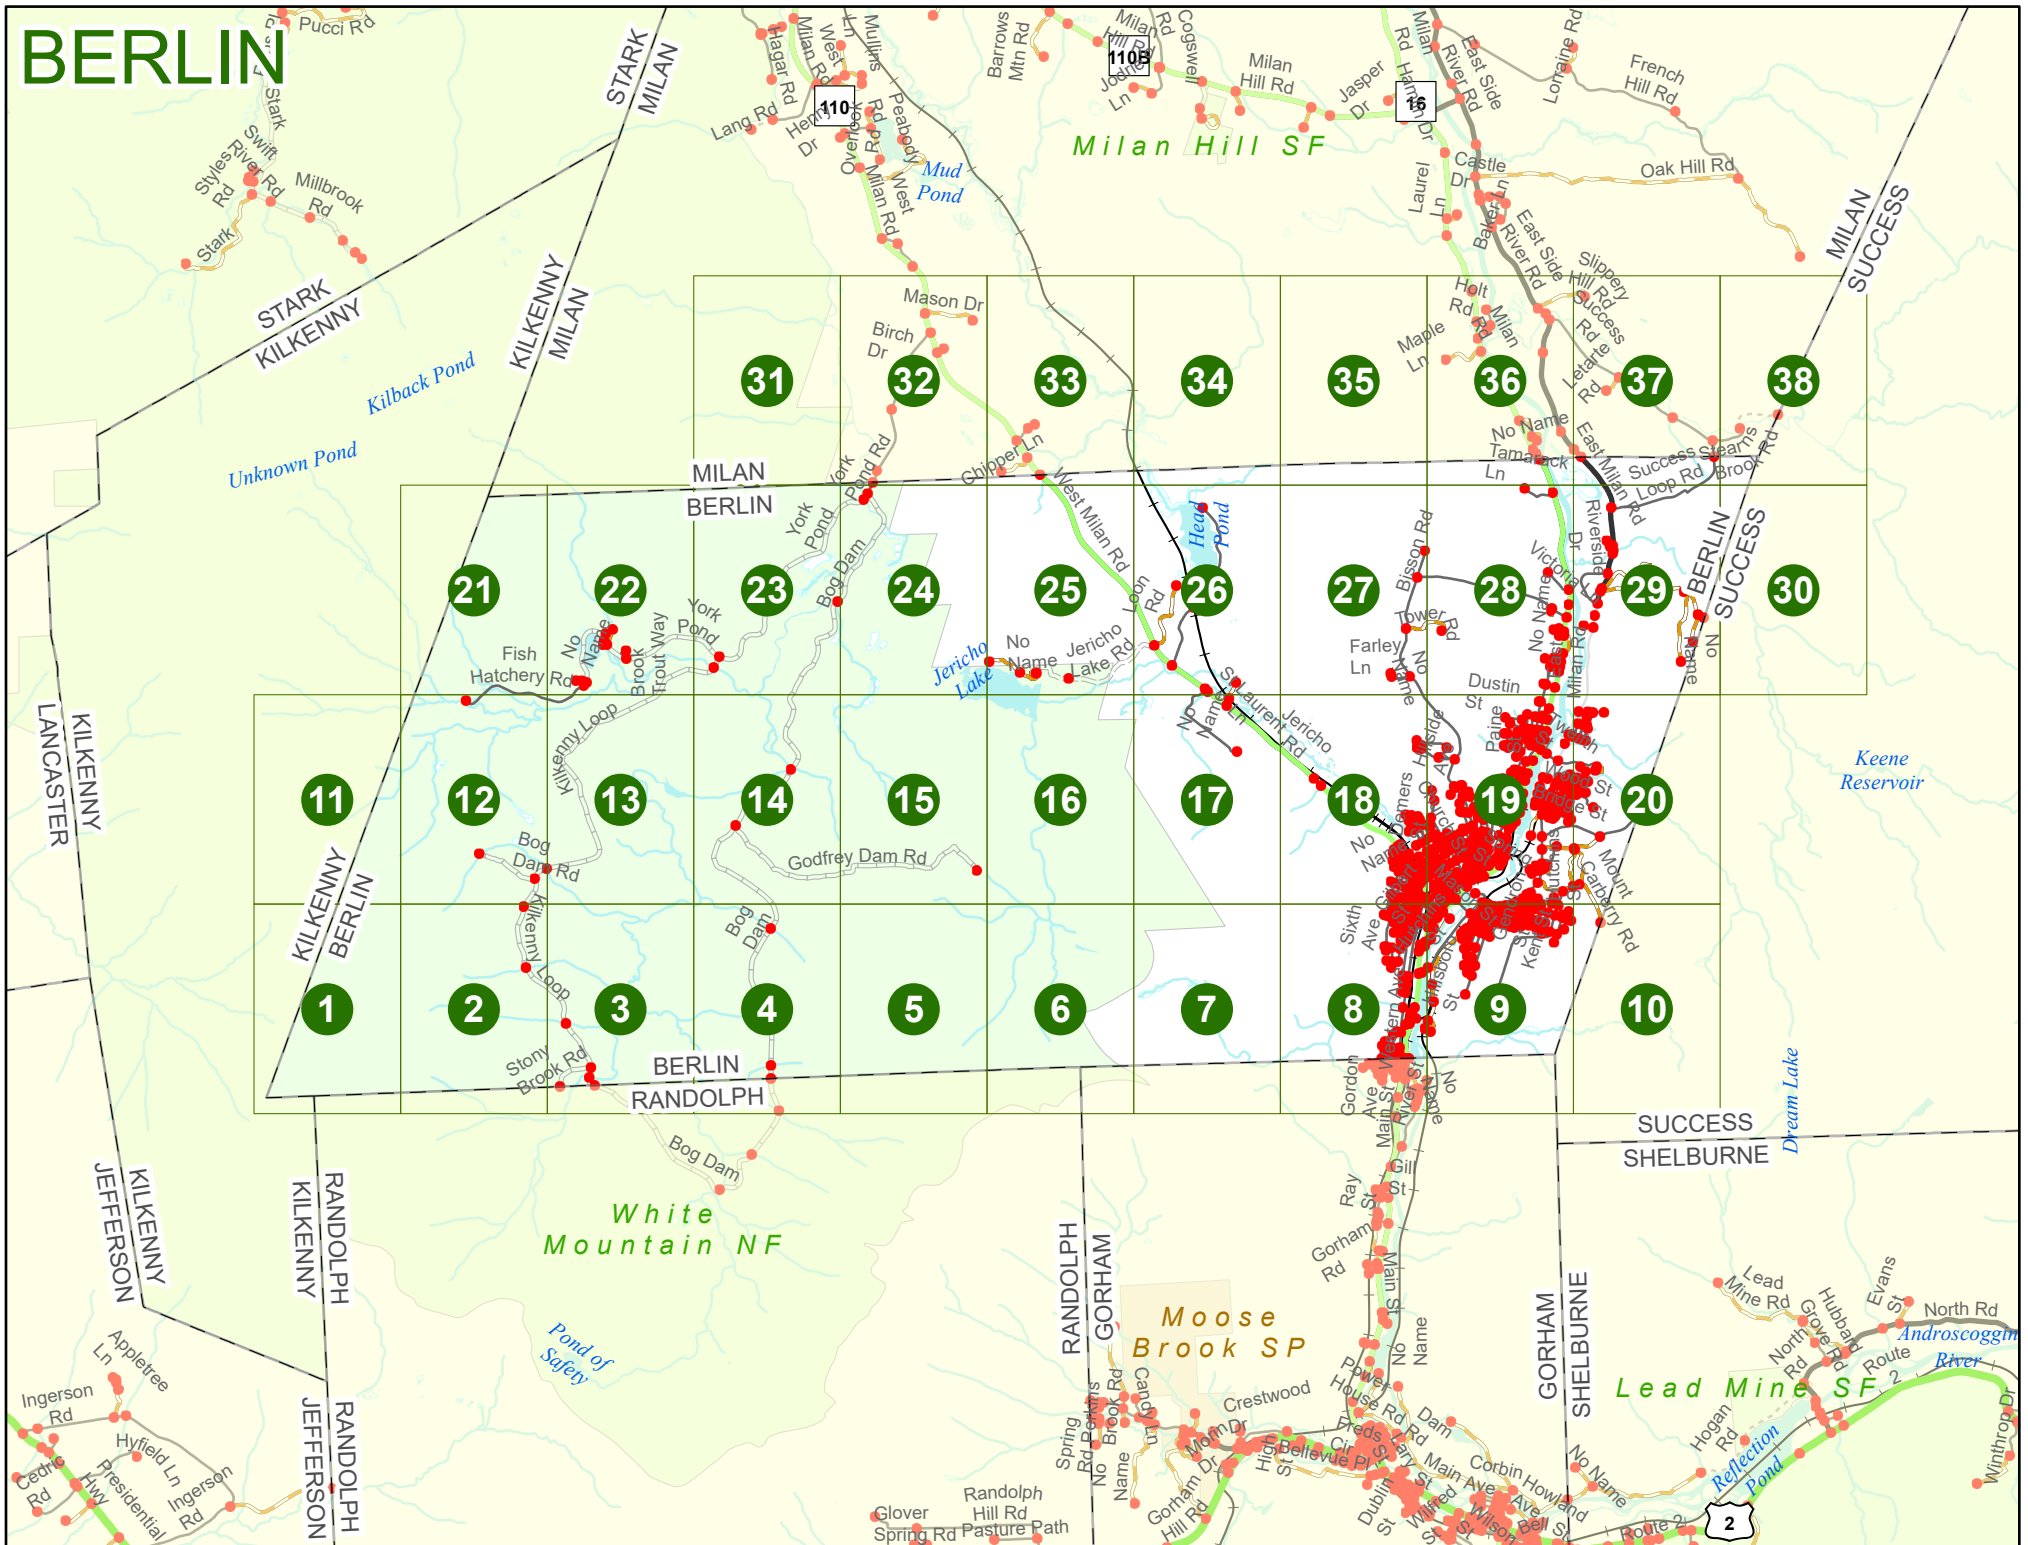

2023 Nodal Reference Bookmap

LEGEND

NHDOT will accept crash locations based on the State of NH Uniform Police Traffic Accident Report.

Crash occurred on:

Option 1 Street Address
 123 Main Street

Option 2 Route No and/or Distance from NESW Intesecting Road, Bridge,
 Street name Intersecting Street Town/County line
 Main Street 500 E Oak Street

Option 3 First Node Distance from First Node Second Node
 515 212 632

Option 4 Route No and/or Mile Marker on Interstate Only NESW Mile (Marker)
 Street name
 189S 700 feet S 36.8

Option 3 – Example

Street Name Loudon Road
First Node 803
Distance from First Node 318 Ft
Second Node 813

BERLIN

Match to Page 11

BERLIN

Match to Page 0

Match to Page 2

1

White Mountain NF

KILKENNY
BERLIN