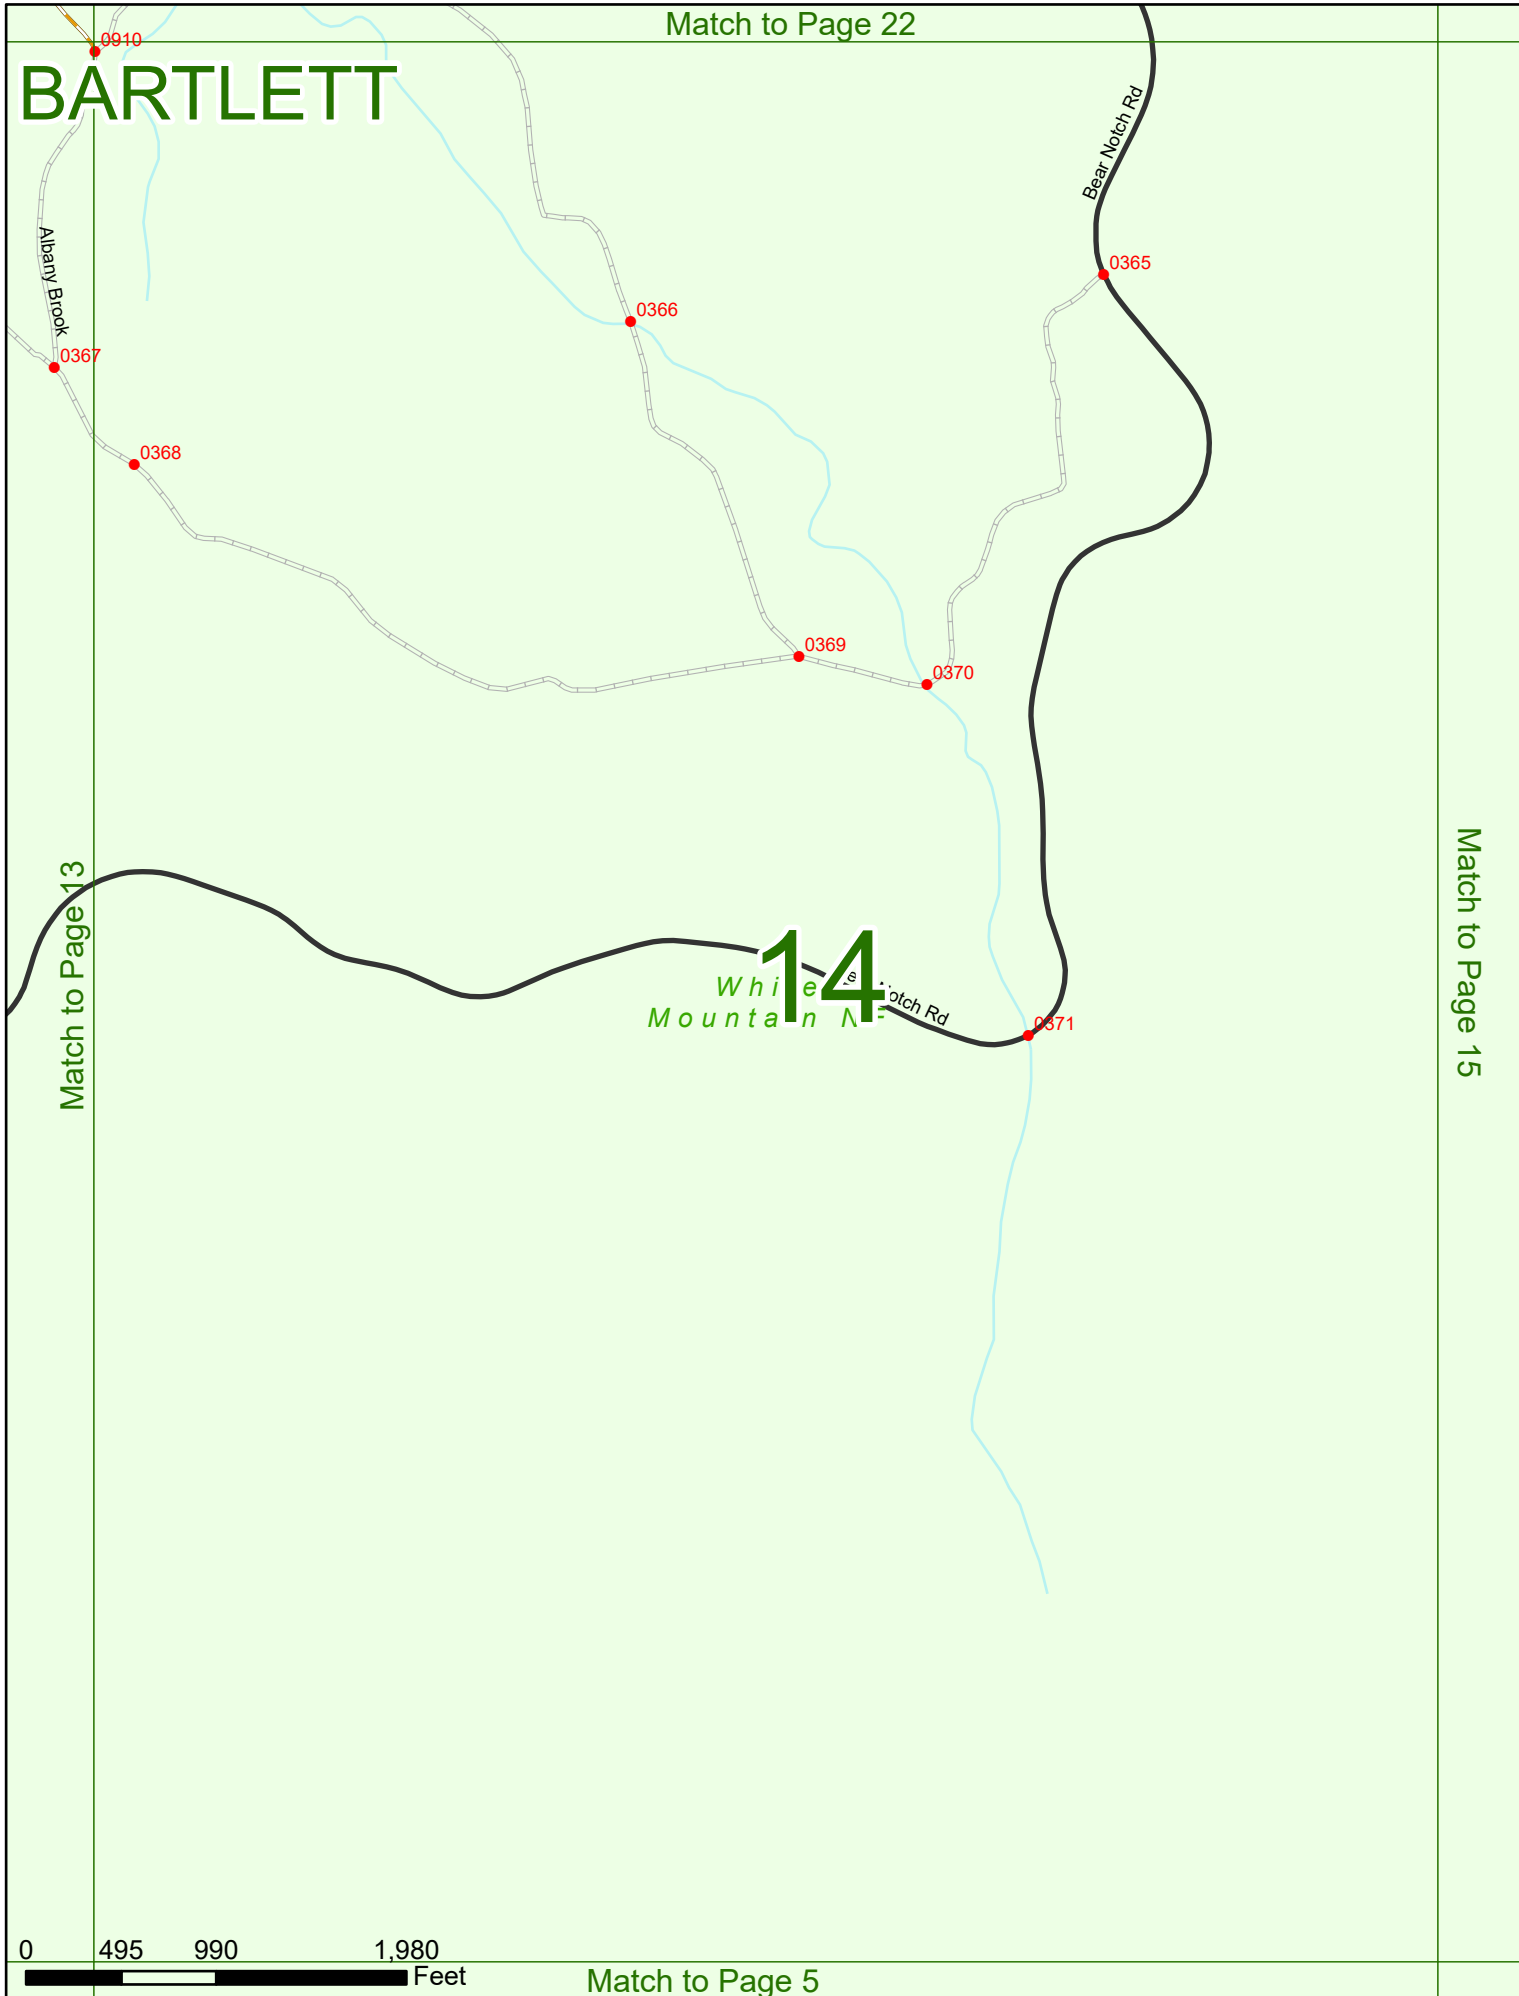

Match to Page 22

BARTLETT

Match to Page 13

Match to Page 15

White Mountain Notch Rd

Bear Notch Rd

Albany Brook

Match to Page 5