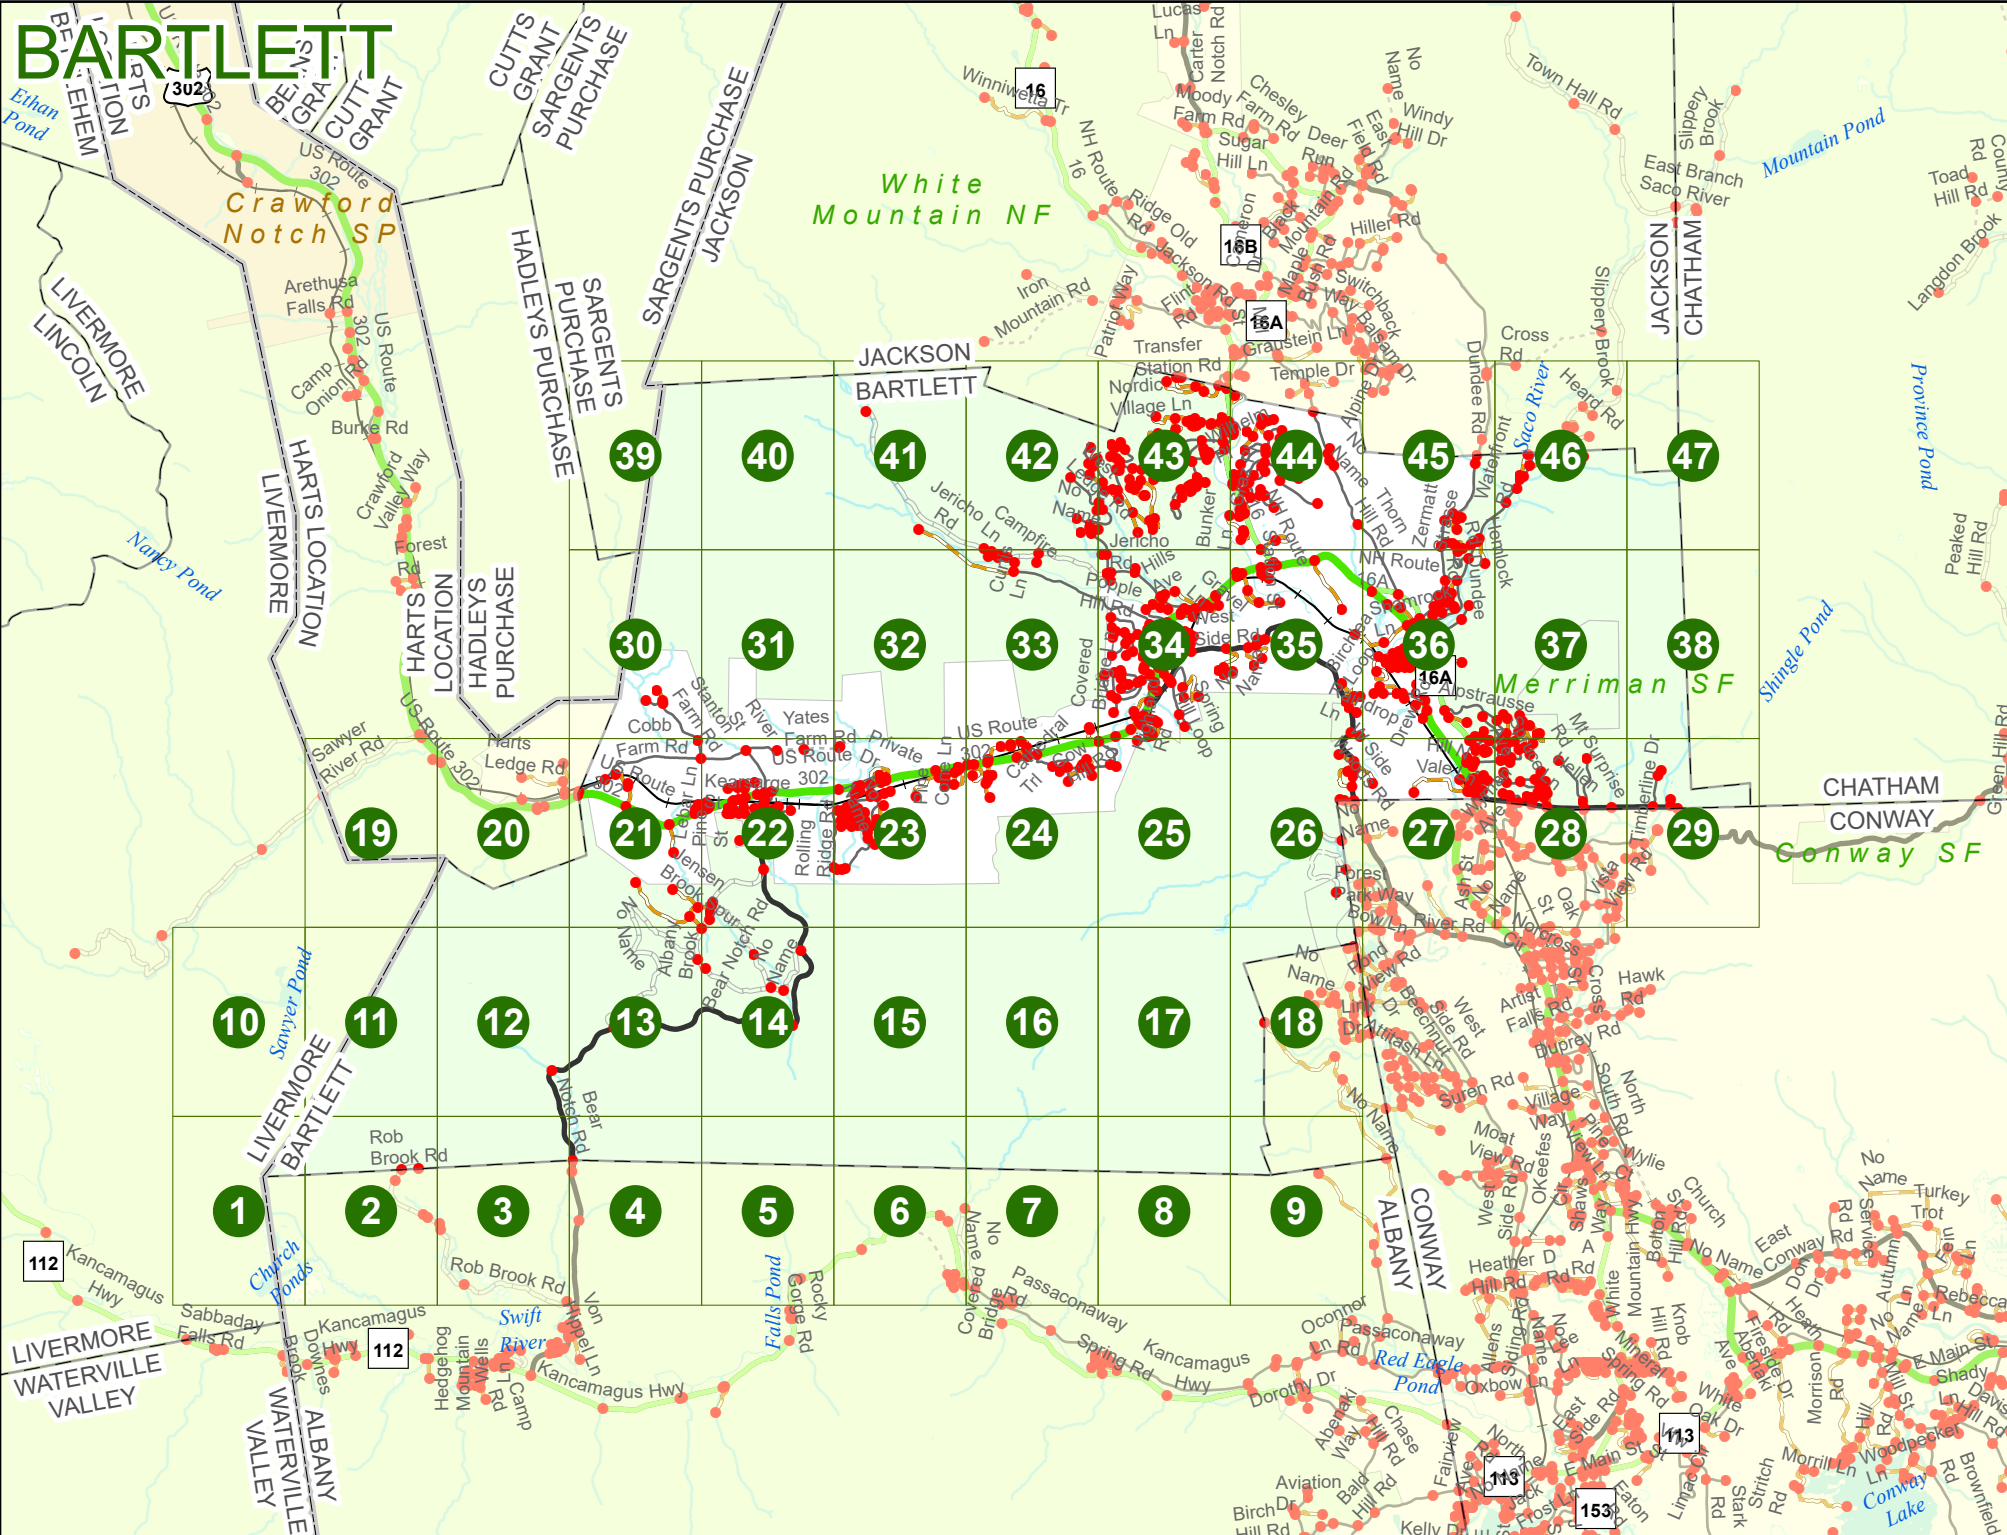

2023 Nodal Reference Bookmap

LEGEND

NHDOT will accept crash locations based on the State of NH Uniform Police Traffic Accident Report.

Crash occurred on:

Option 1 Street Address
 123 Main Street

Option 2 Route No and/or Distance from NESW Intesecting Road, Bridge,
 Street name Intersecting Street Town/County line
 Main Street 500 E Oak Street

Option 3 First Node Distance from First Node Second Node
 515 212 632

Option 4 Route No and/or Mile Marker on Interstate Only NESW Mile (Marker)
 Street name
 189S 700 feet S 36.8

Option 3 – Example

Street Name Loudon Road
First Node 803
Distance from First Node 318 Ft
Second Node 813