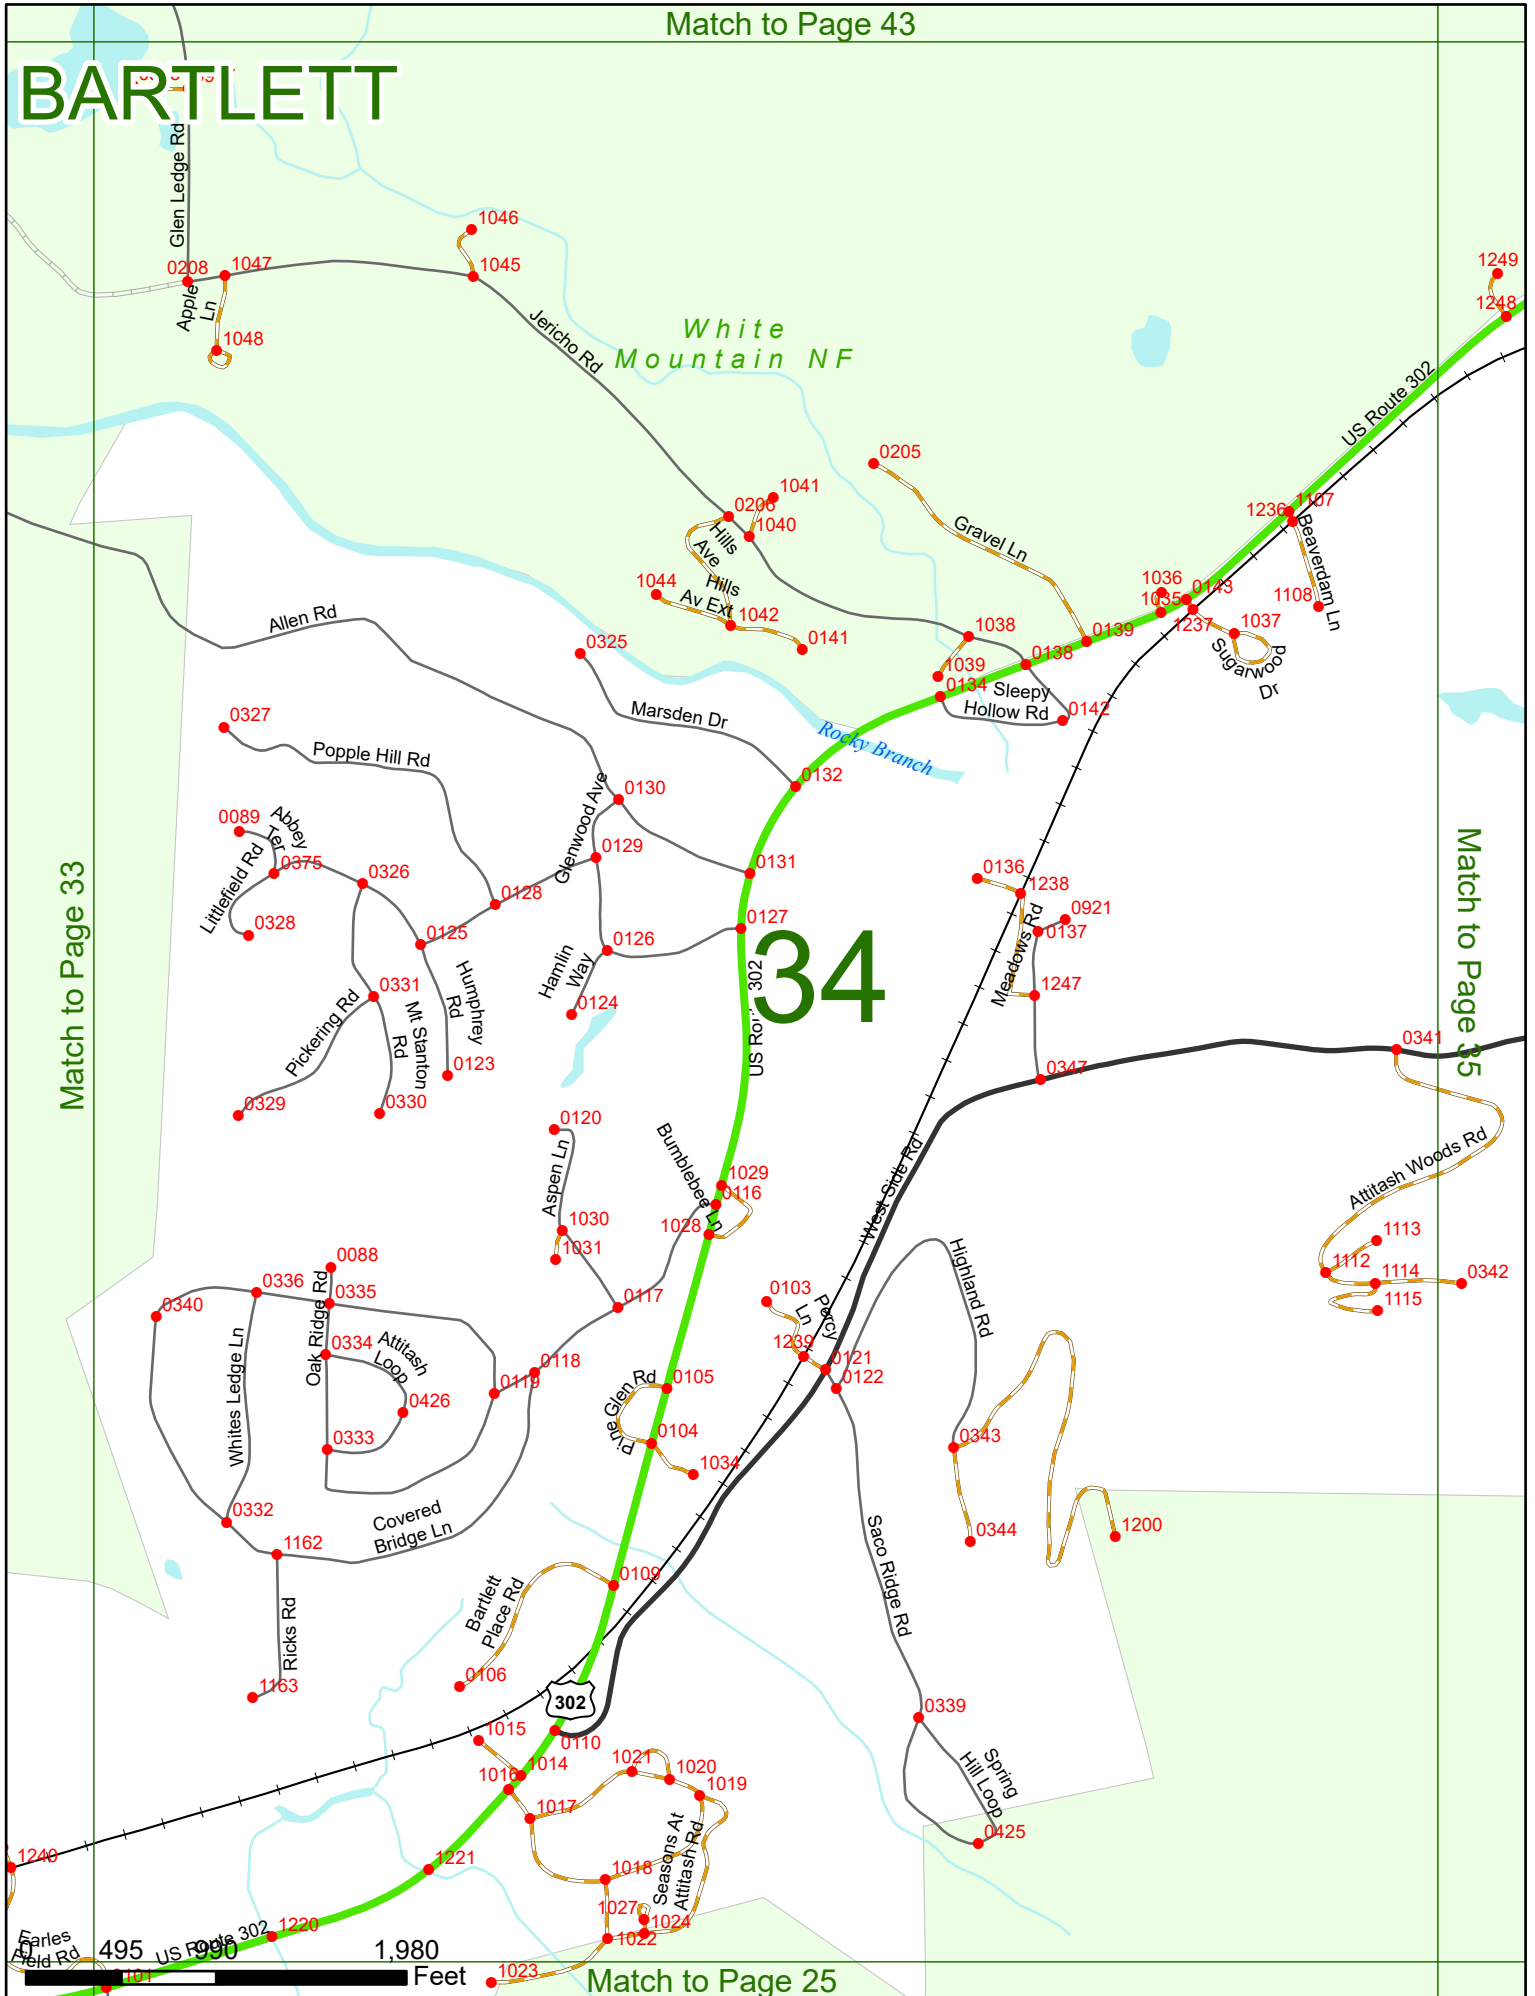

BARTLETT

Match to Page 33

Match to Page 35

34