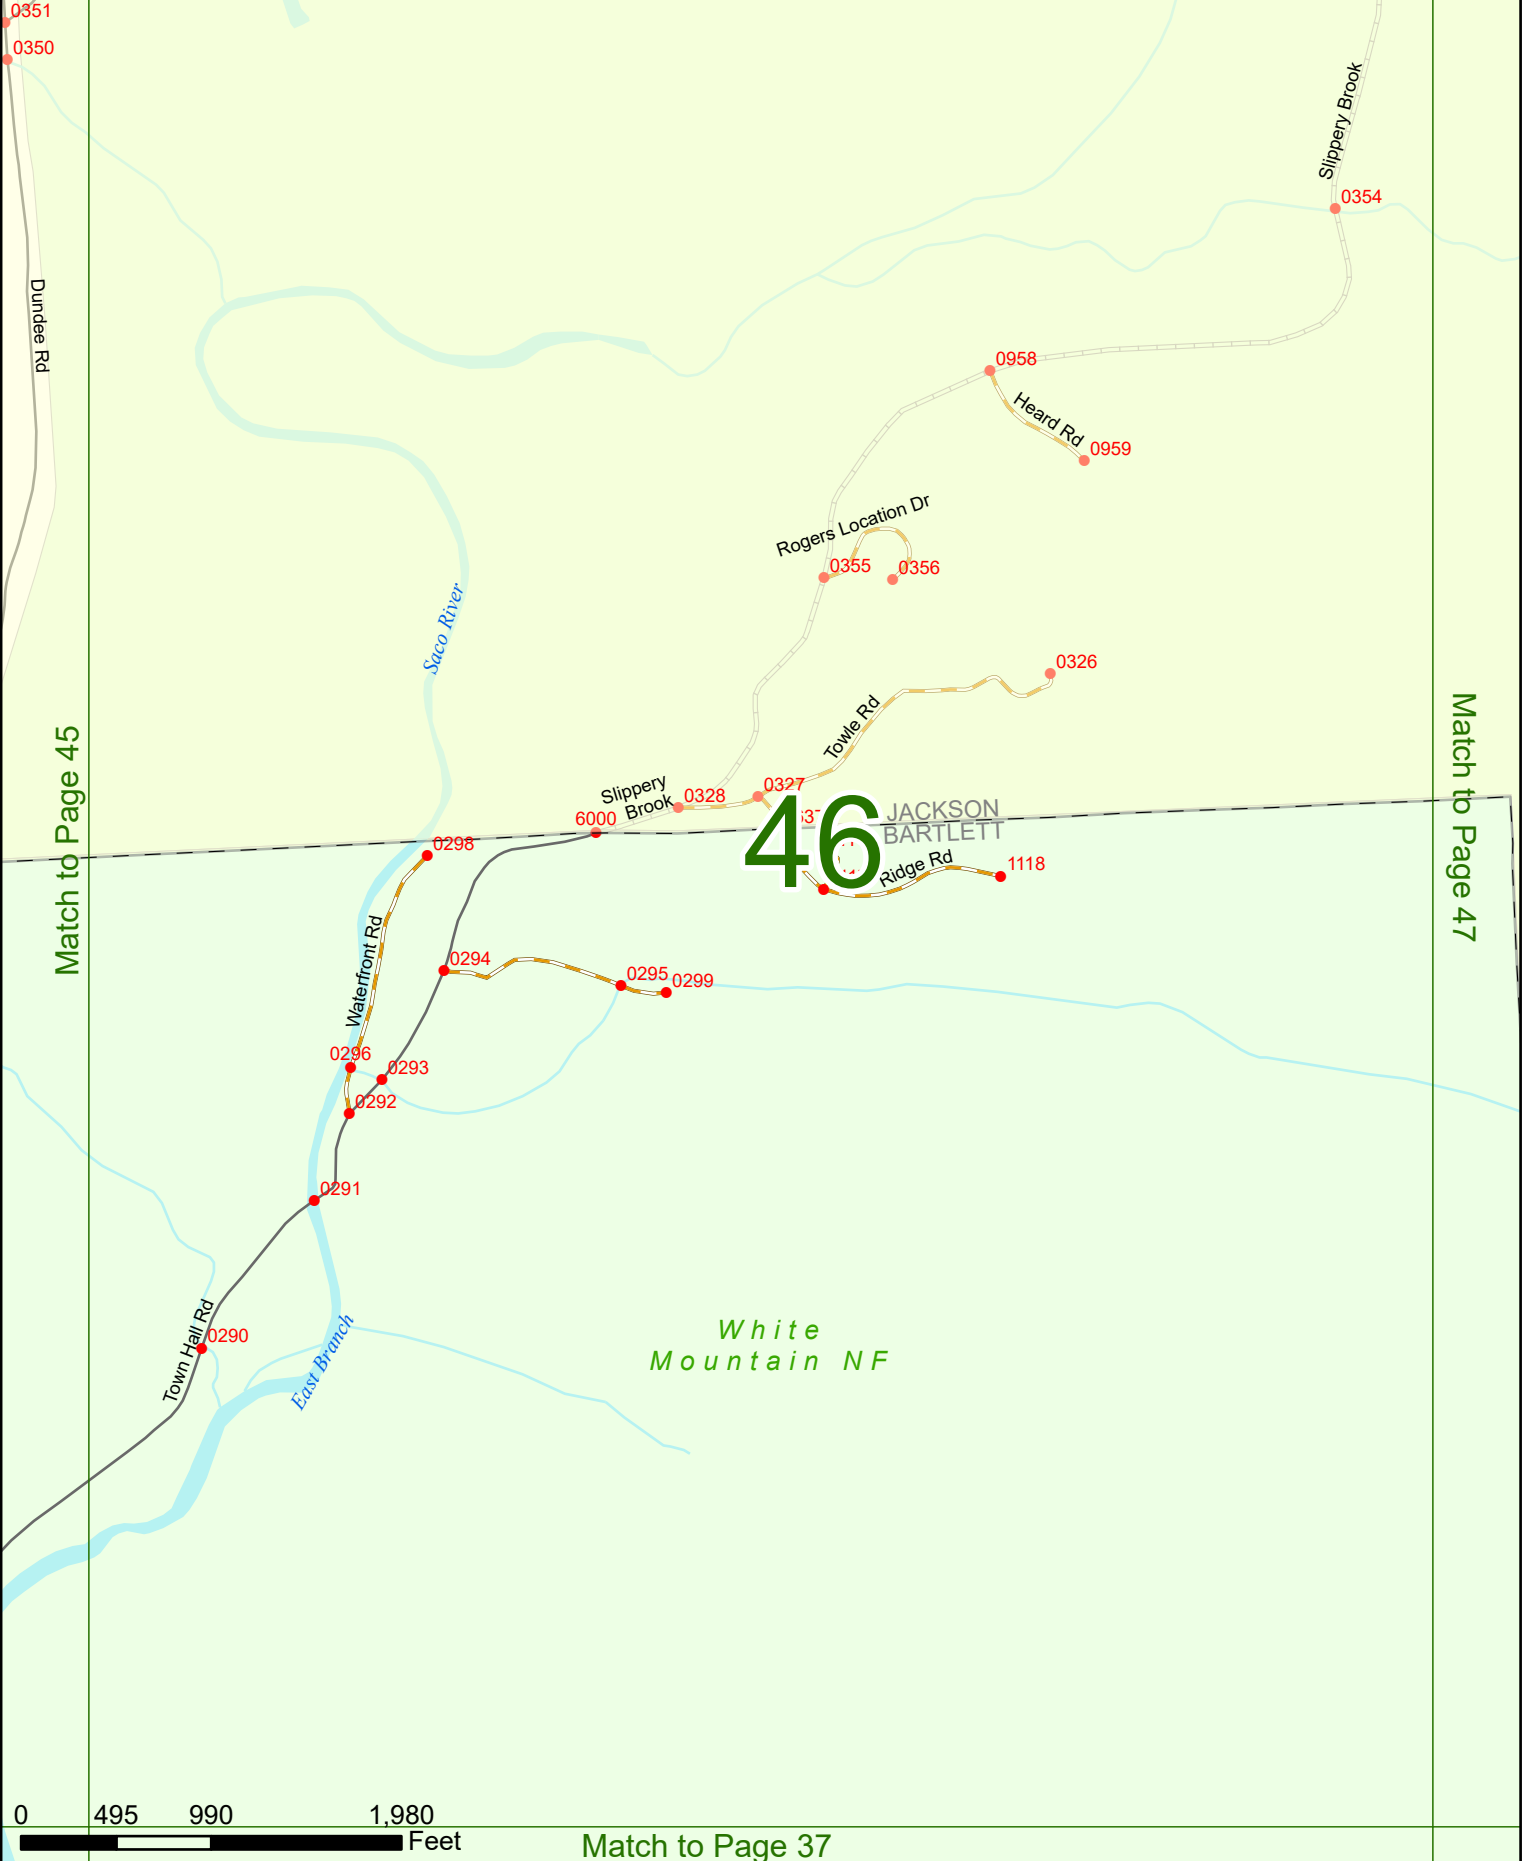

BARTLETT

Match to Page 45

Match to Page 47

46

JACKSON BARTLETT

White Mountain NF