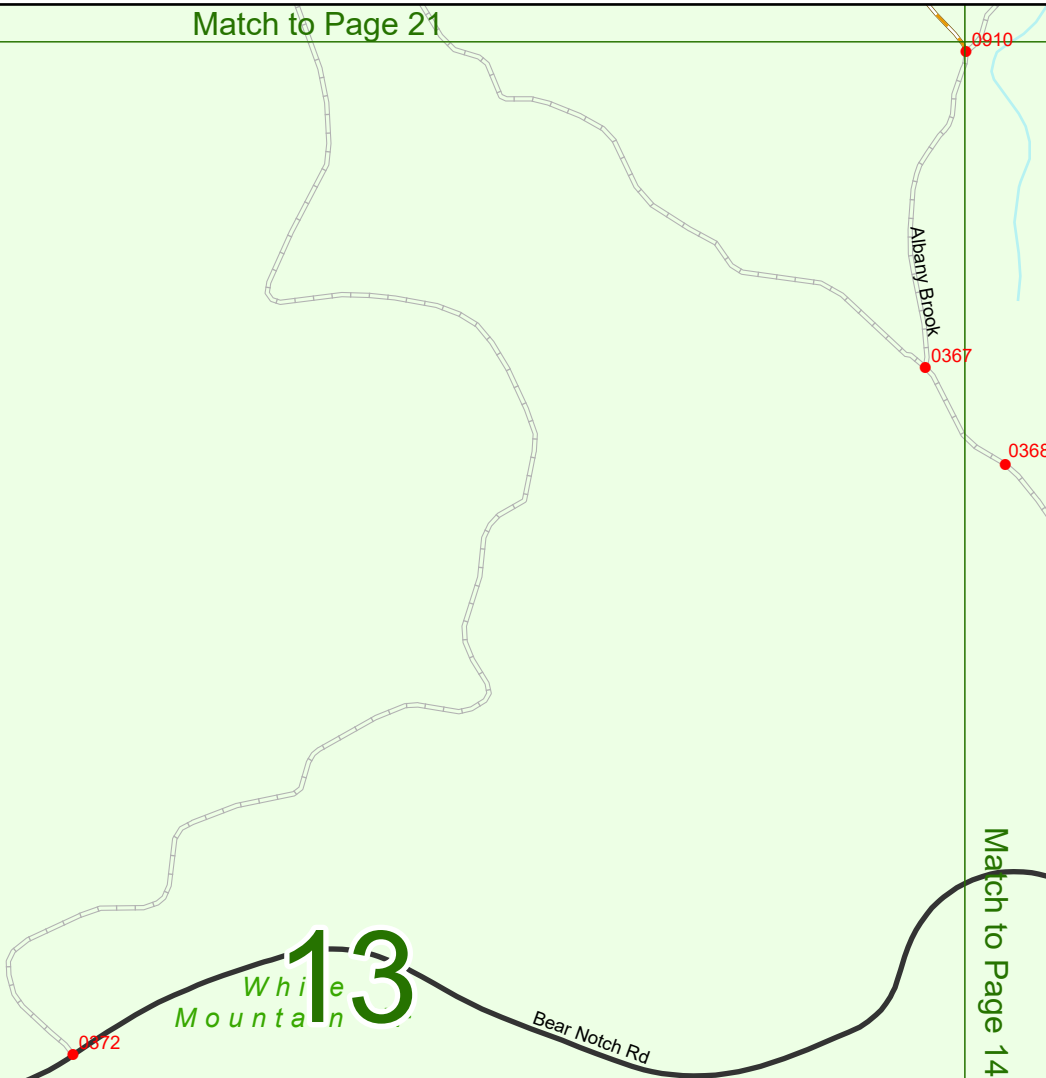

Match to Page 21

BARTLETT

Match to Page 14

Match to Page 12

Match to Page 4