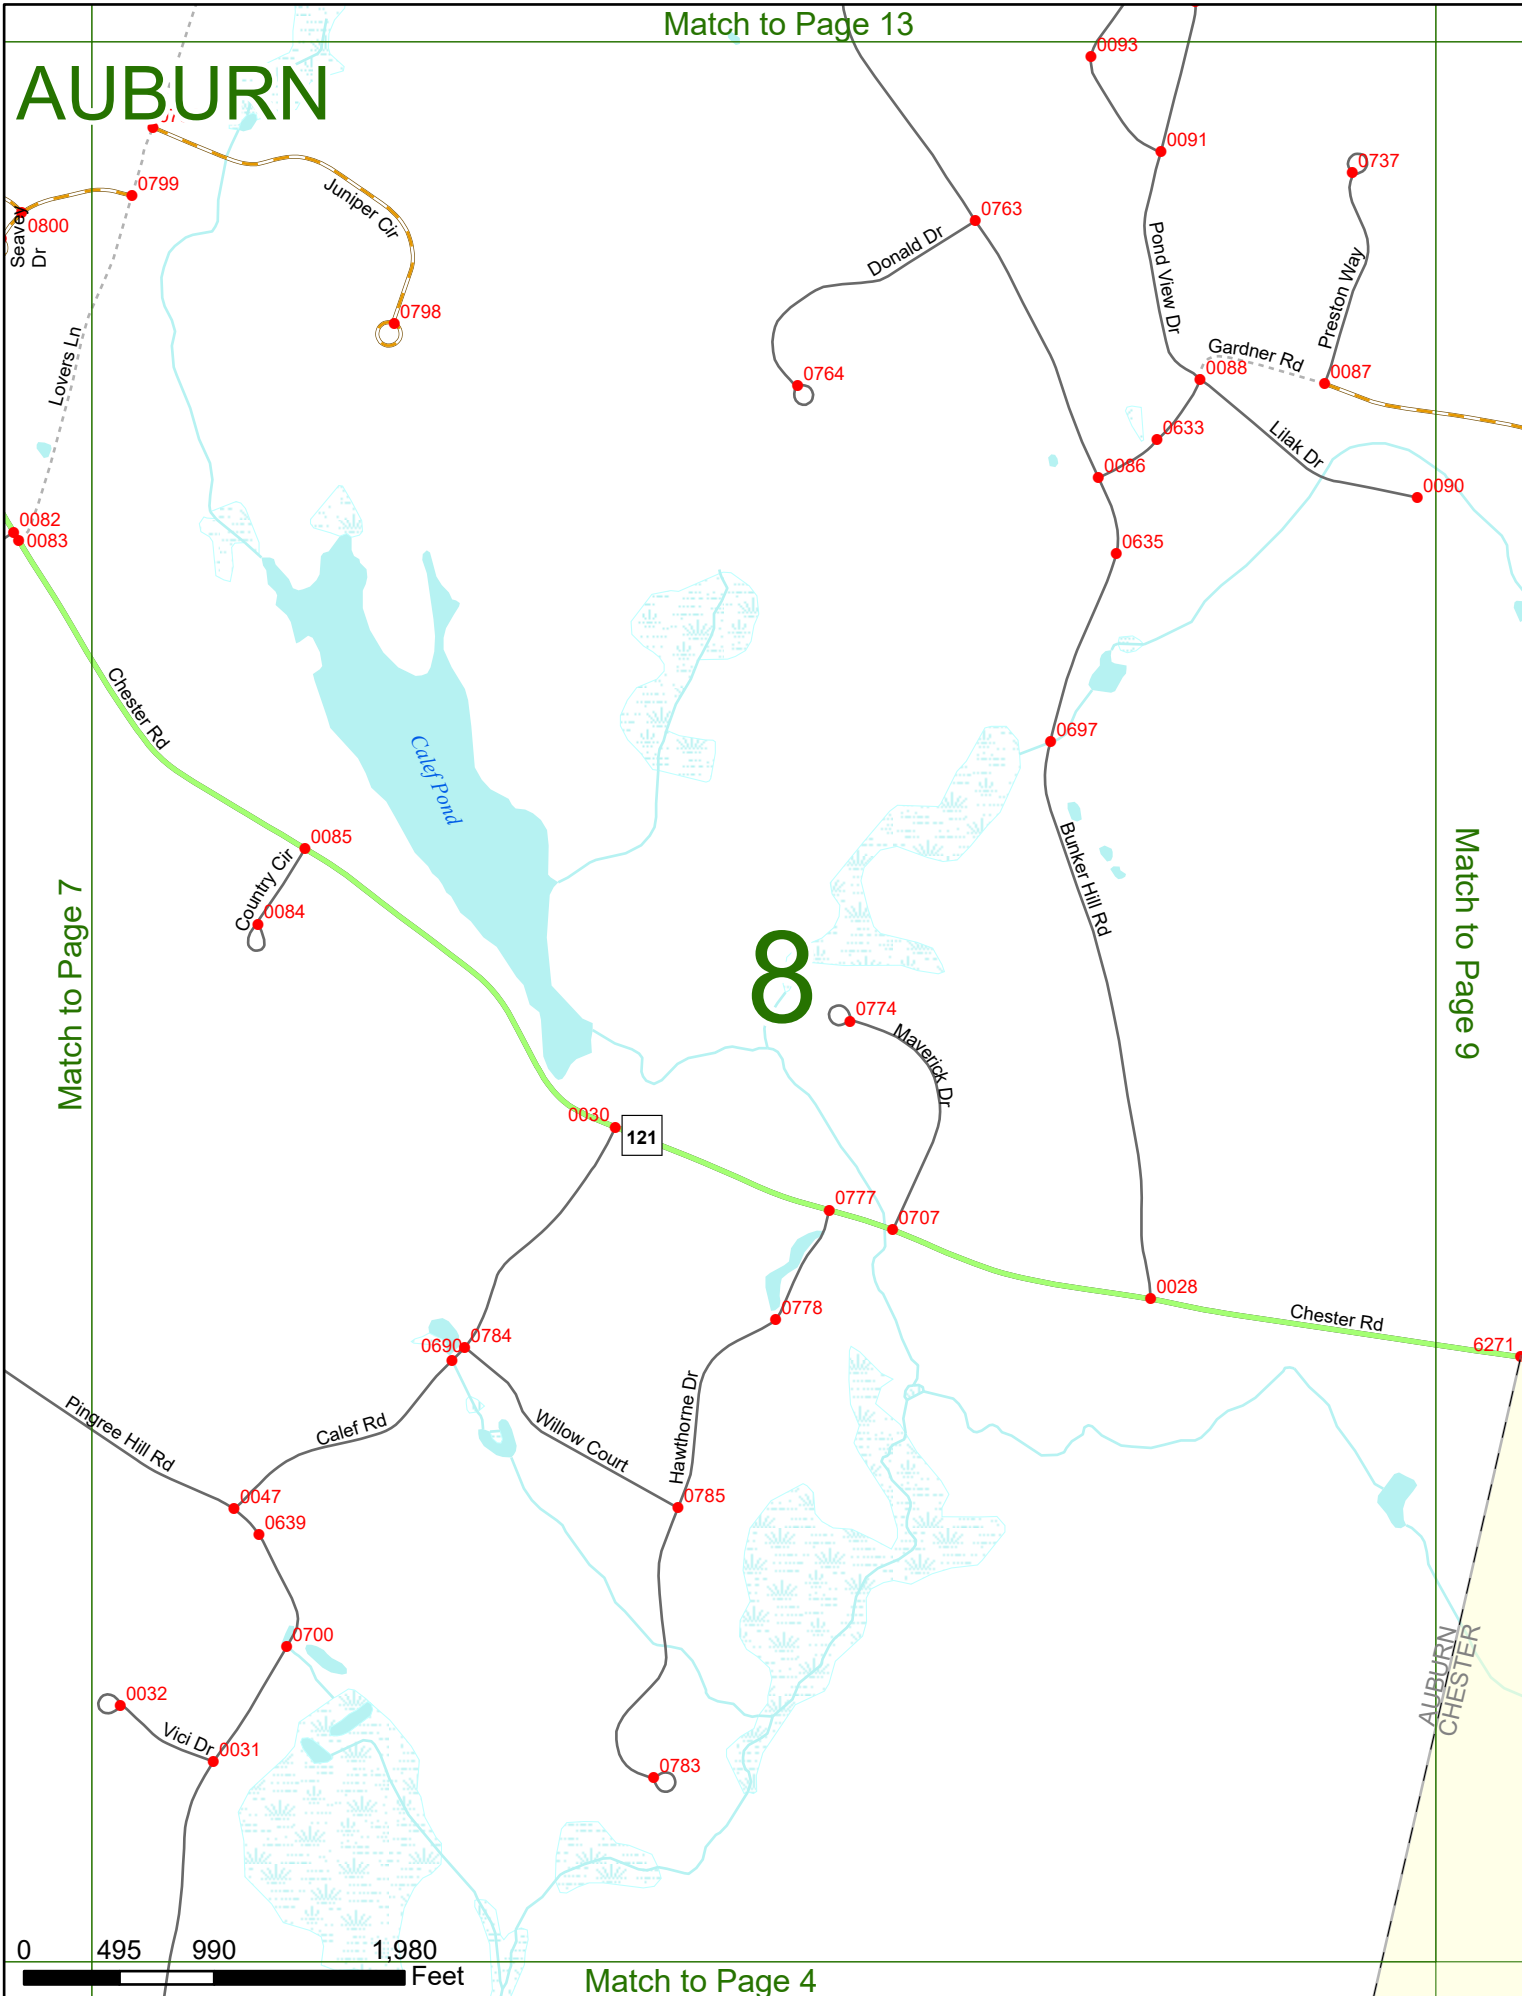

Match to Page 13

AUBURN

Match to Page 7

Match to Page 9

8

0 495 990 1,980 Feet

Match to Page 4

AUBURN
CHESTER