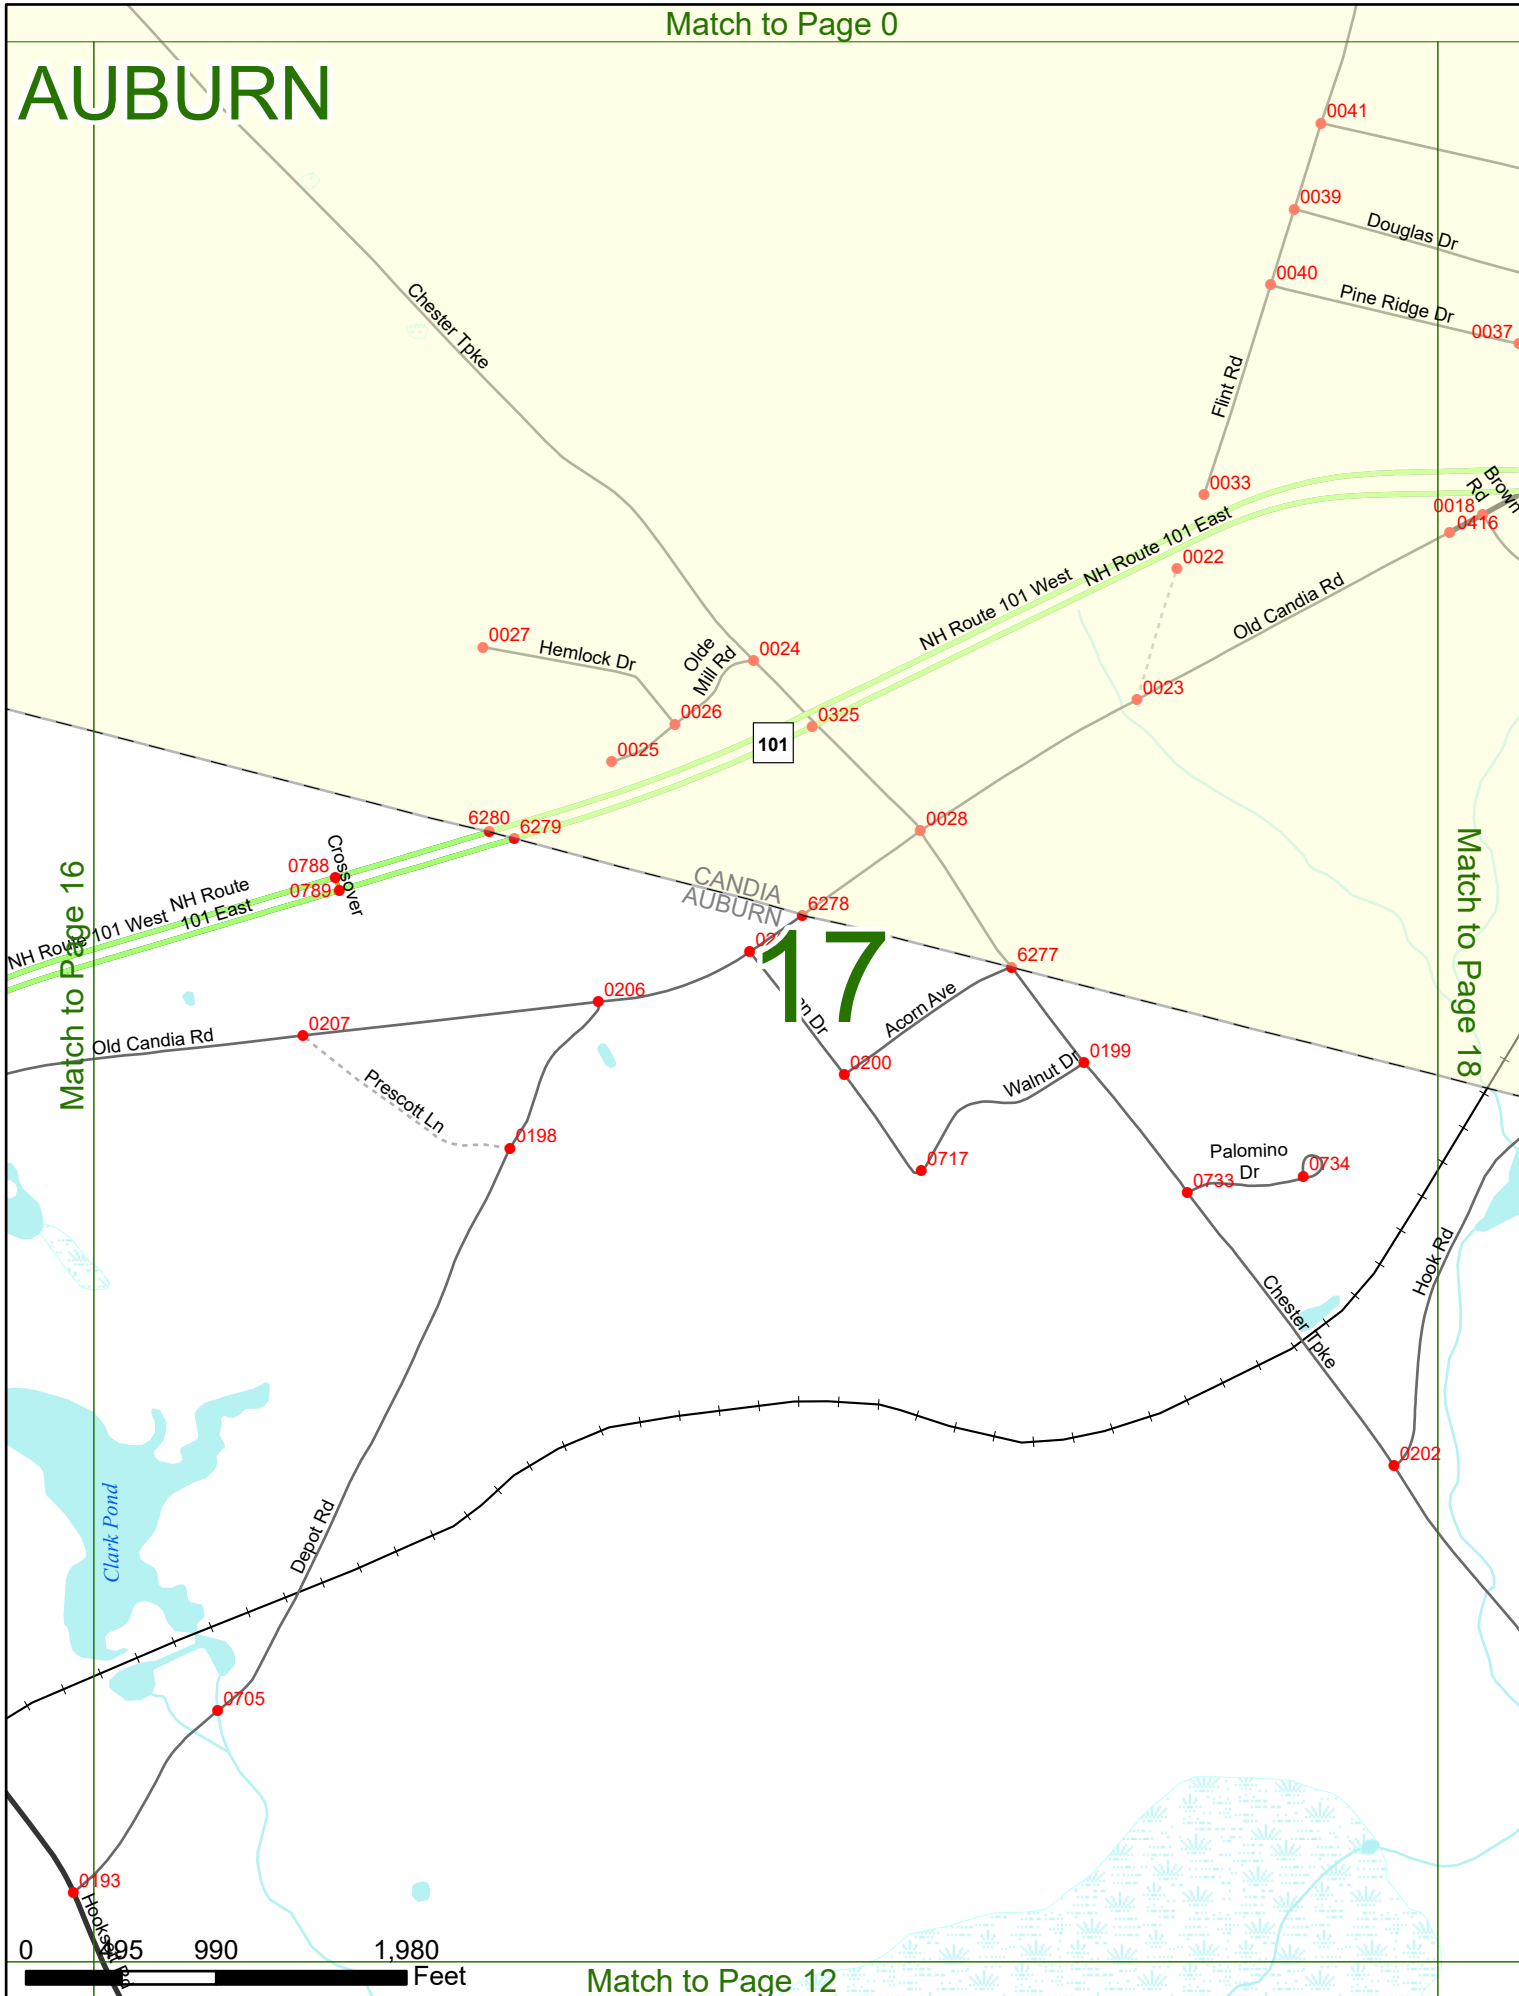

AUBURN

17

0 95 990 1,980 Feet