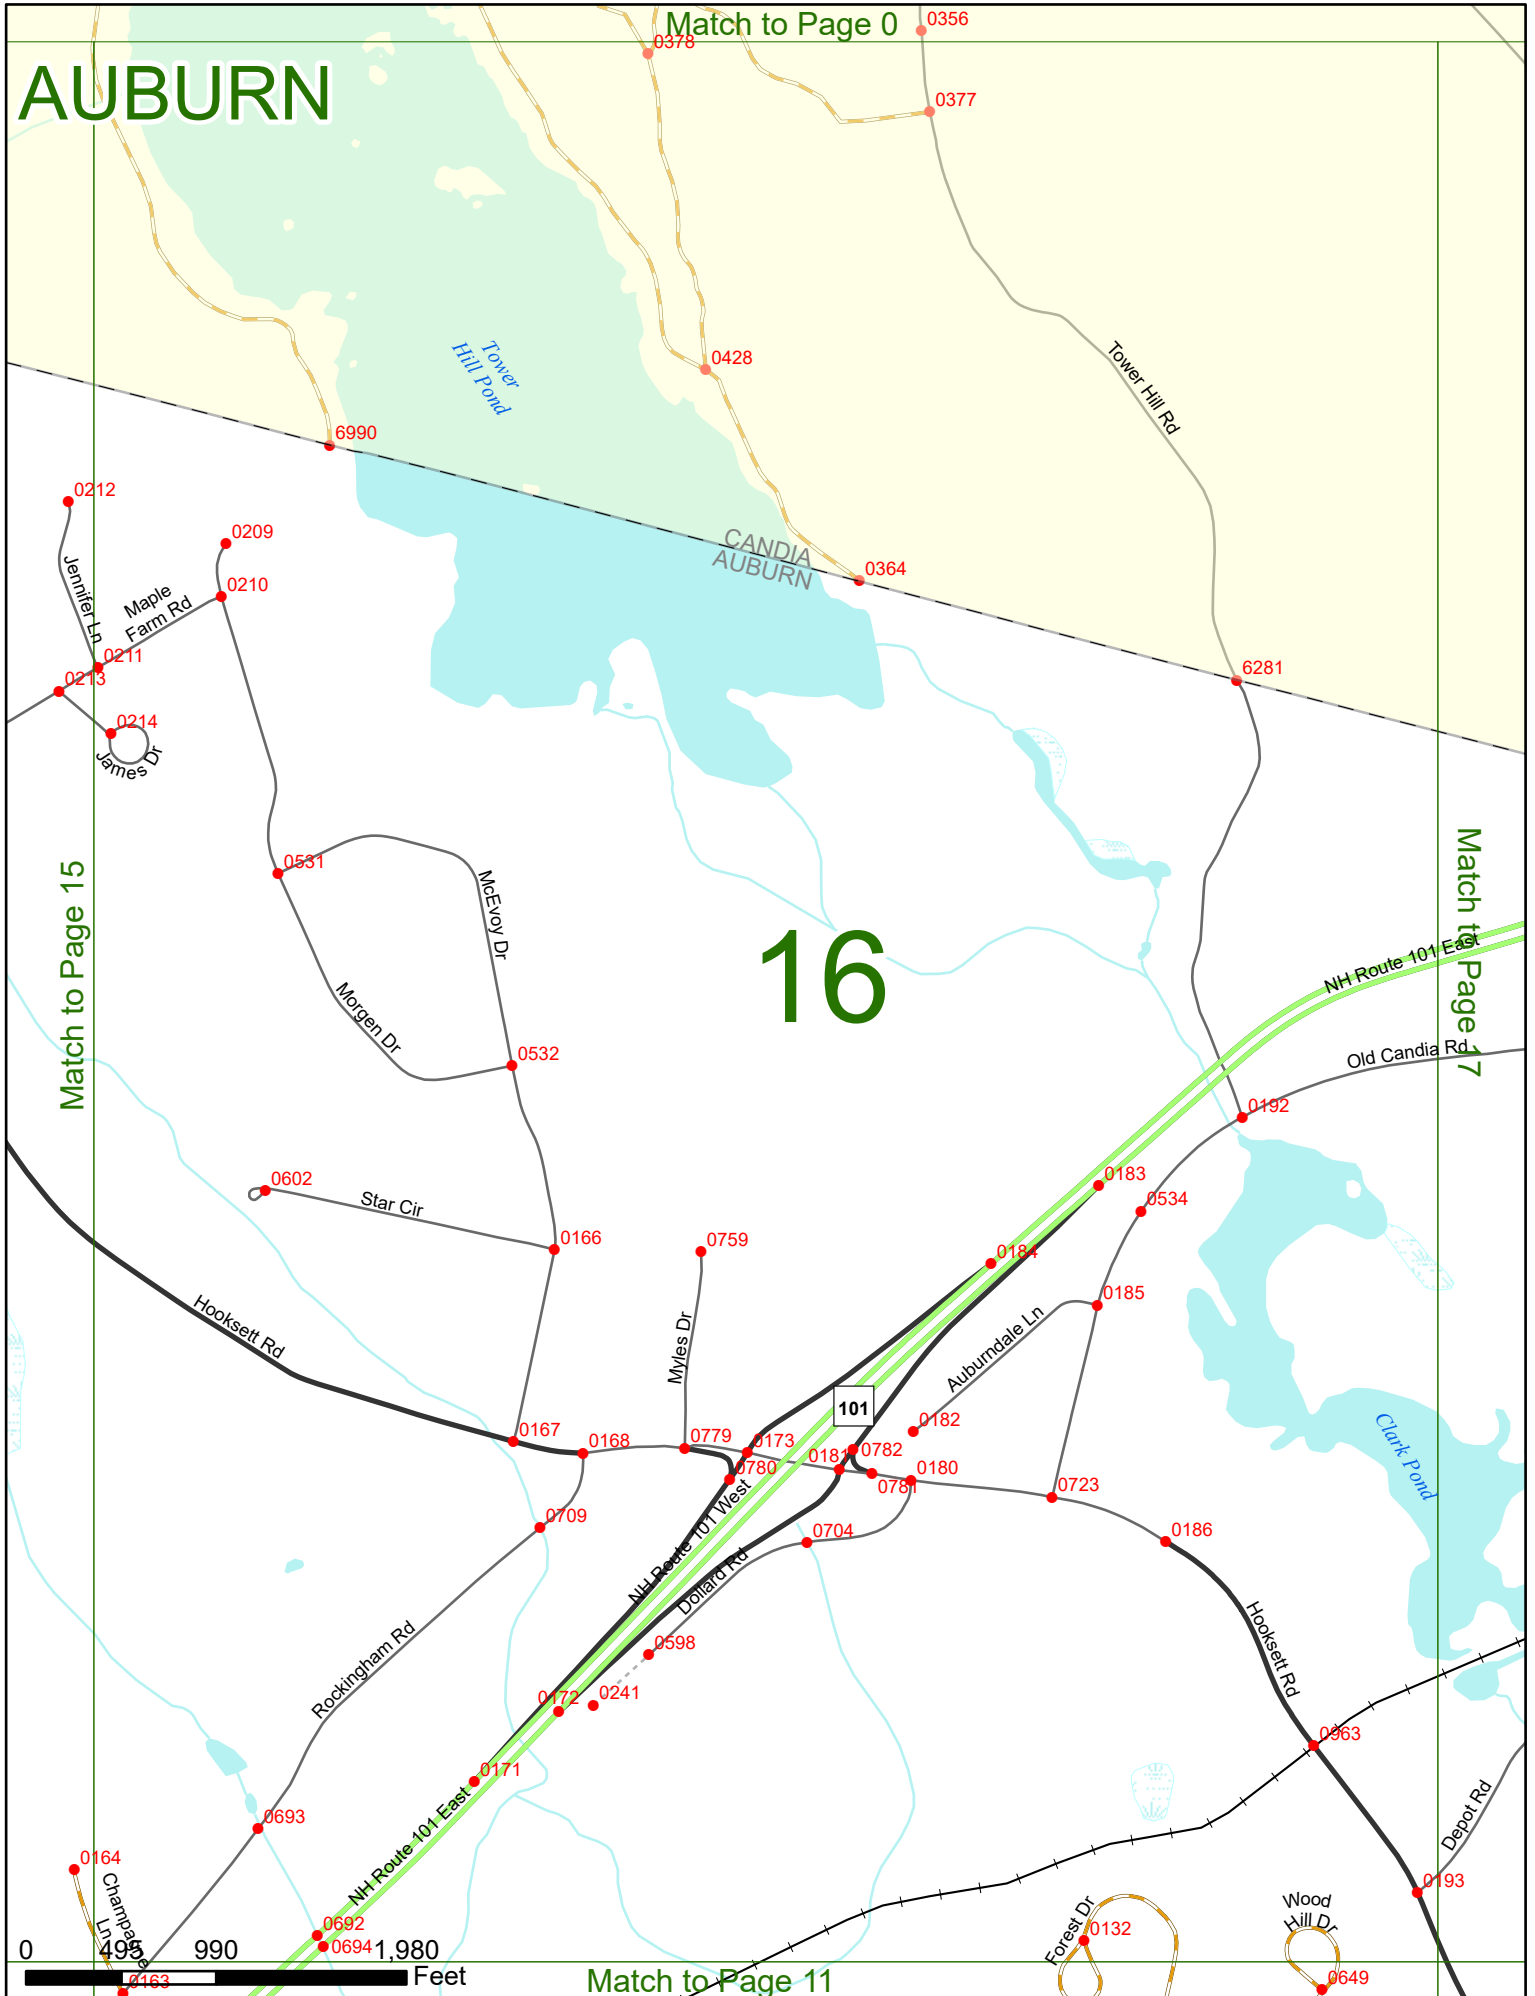

AUBURN

Match to Page 0

16

Match to Page 15

Match to Page 17

Match to Page 11