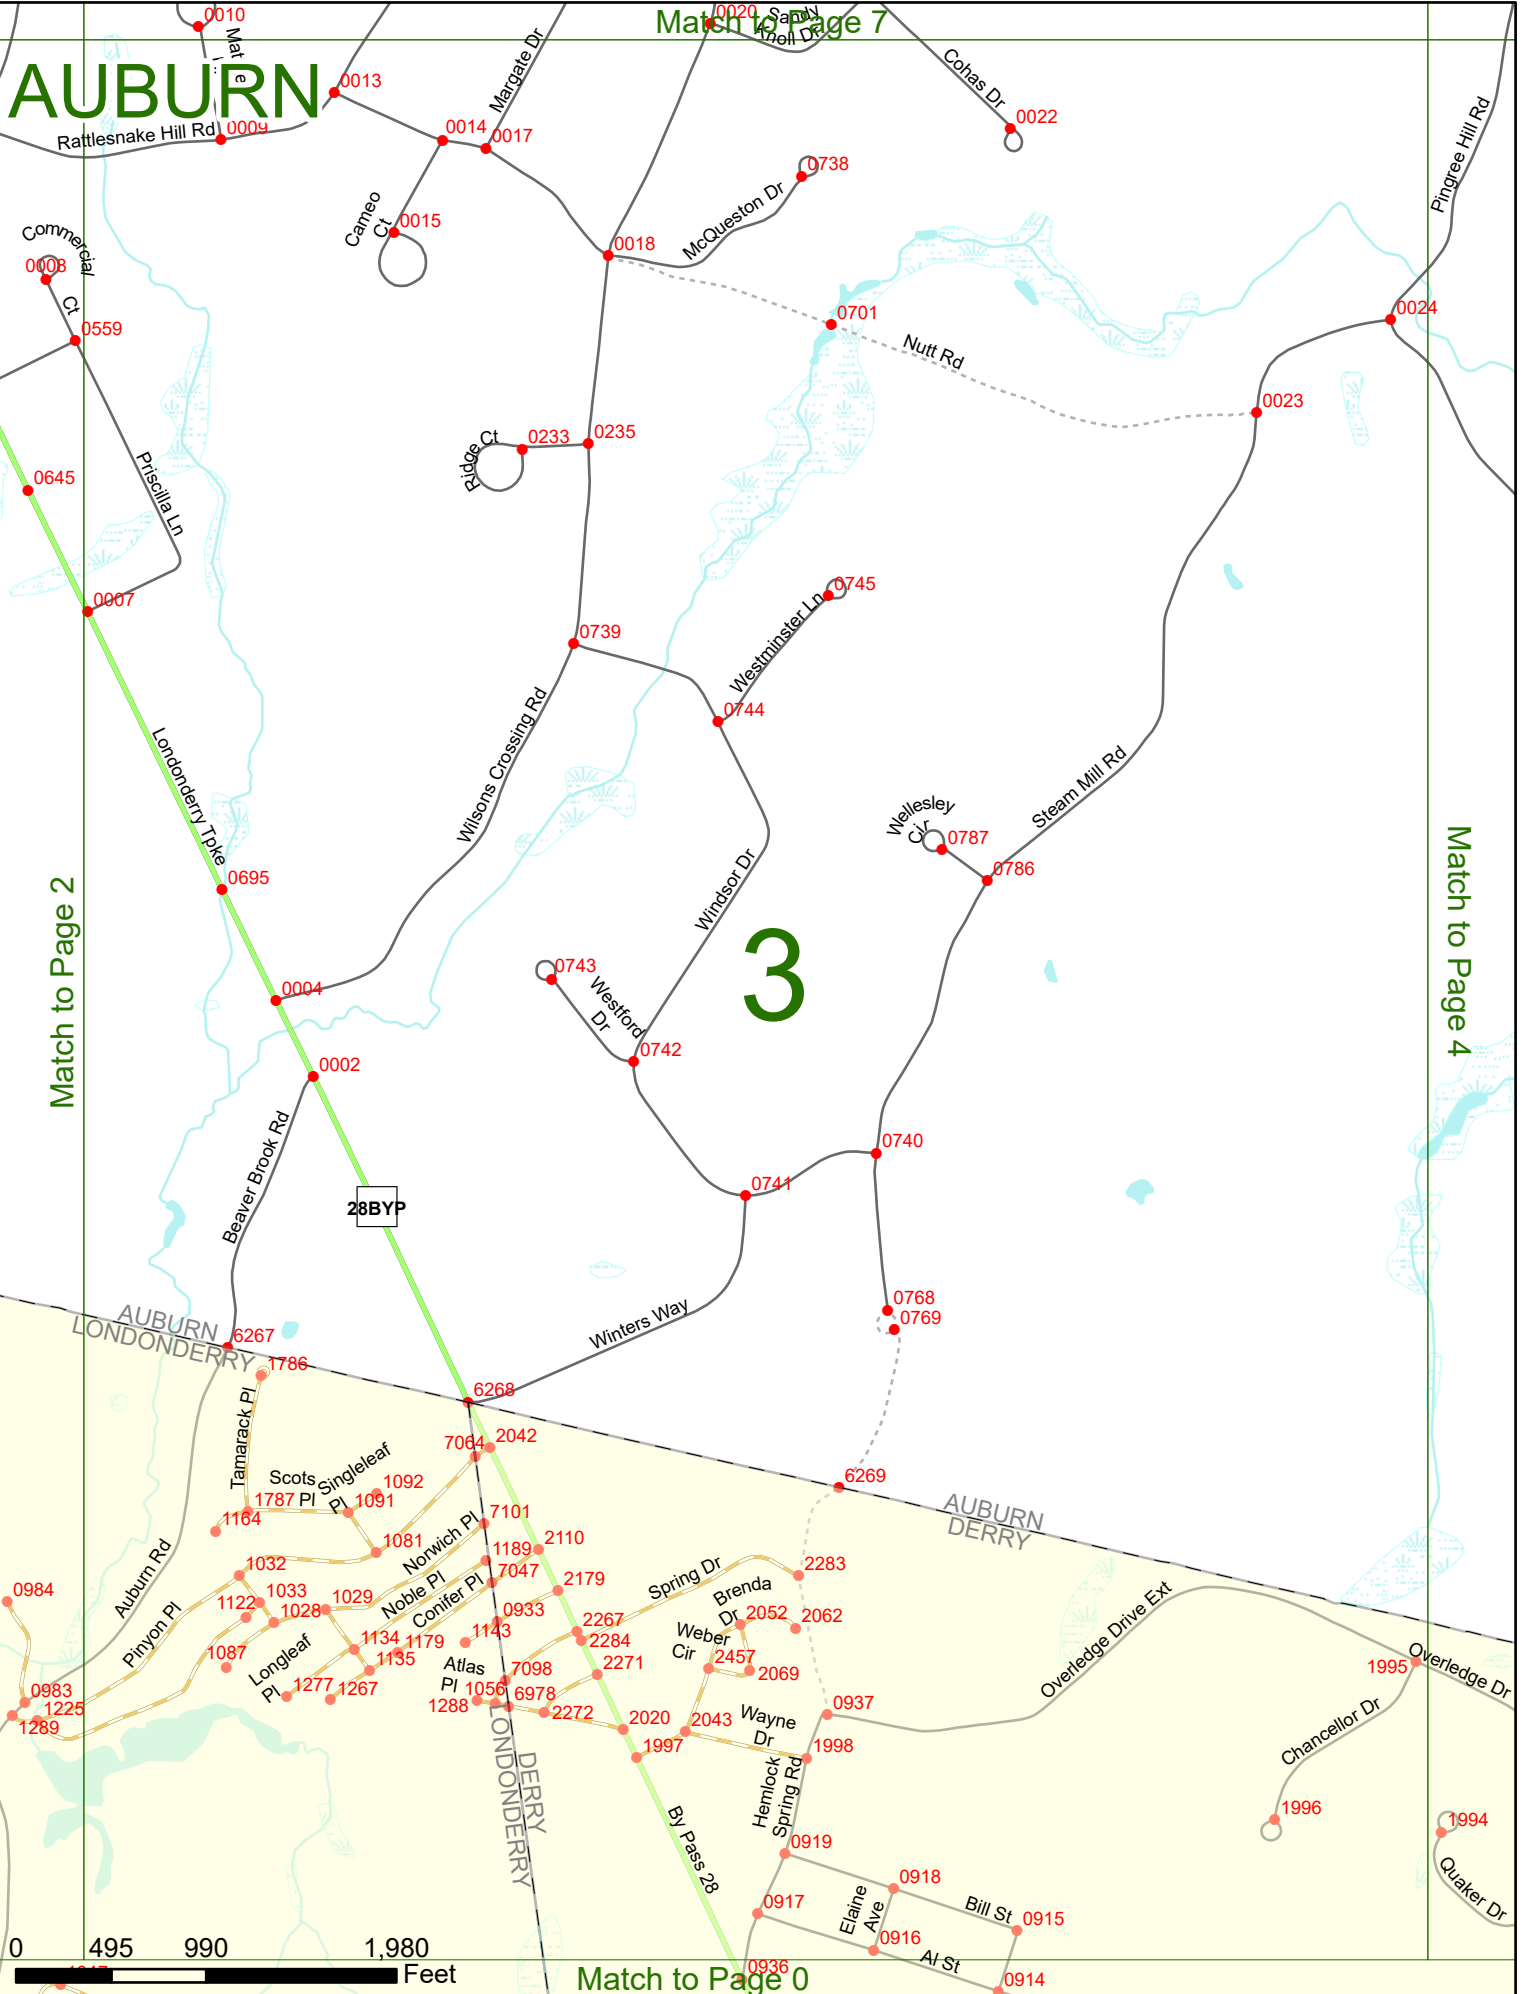

AUBURN

Match to Page 7

Match to Page 2

Match to Page 4

3

Match to Page 0