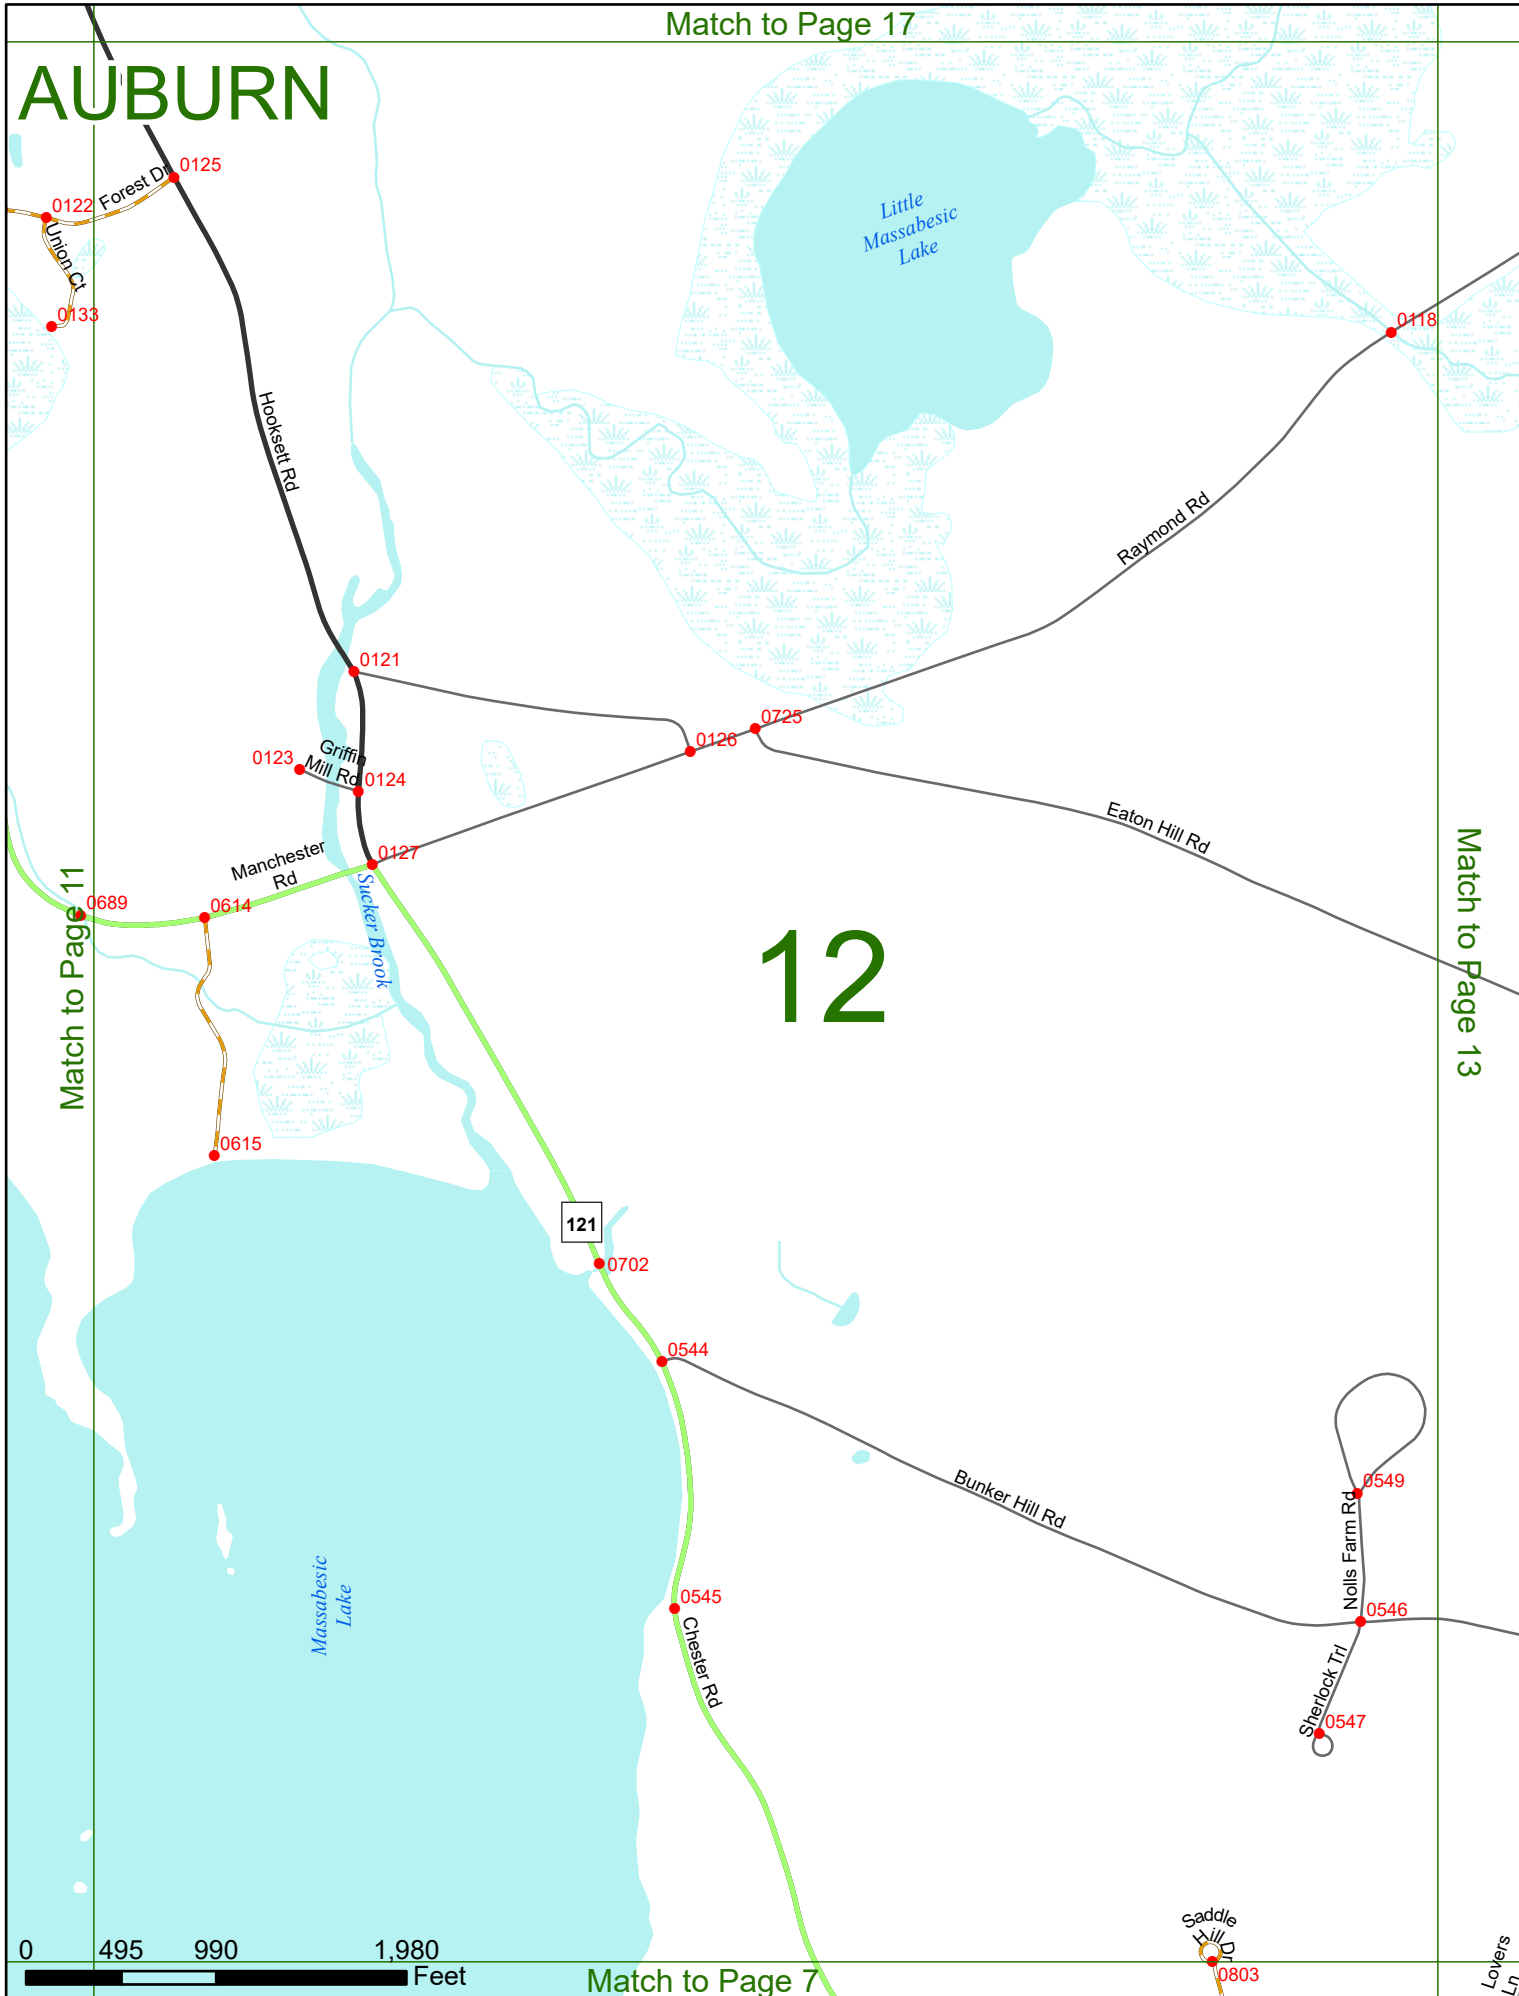

Match to Page 17

AUBURN

12

Match to Page 11

Match to Page 13

Match to Page 7

Caddle Hill Dr
0803

Lovers Ln