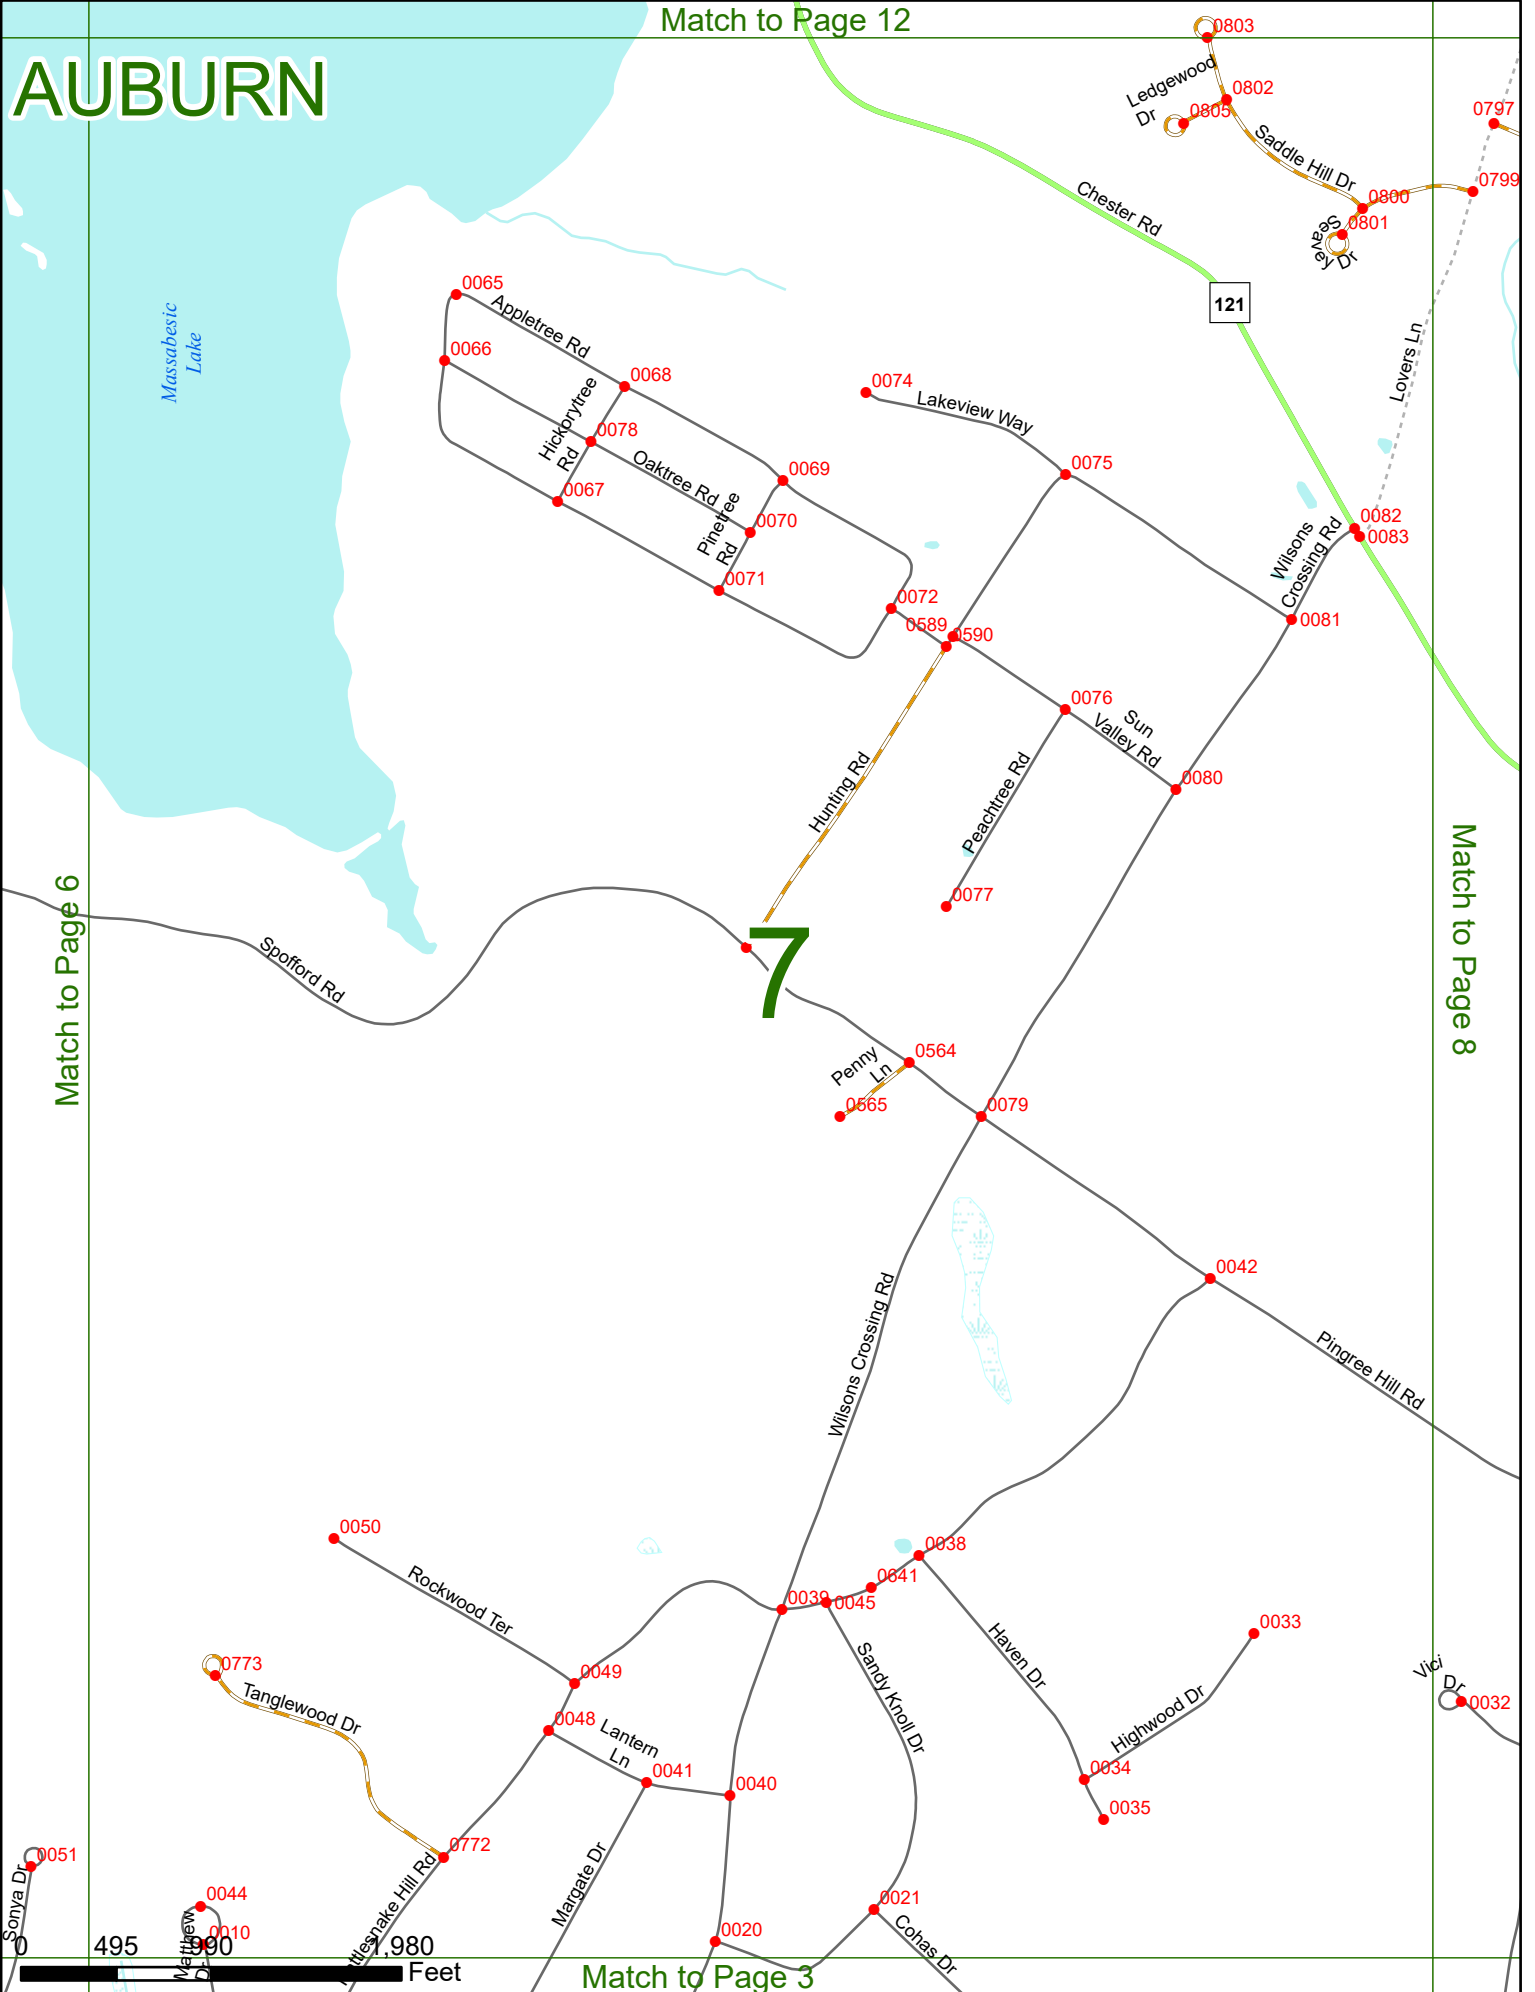

Match to Page 12

AUBURN

Massabesic Lake

Match to Page 6

Match to Page 8

7

Match to Page 3