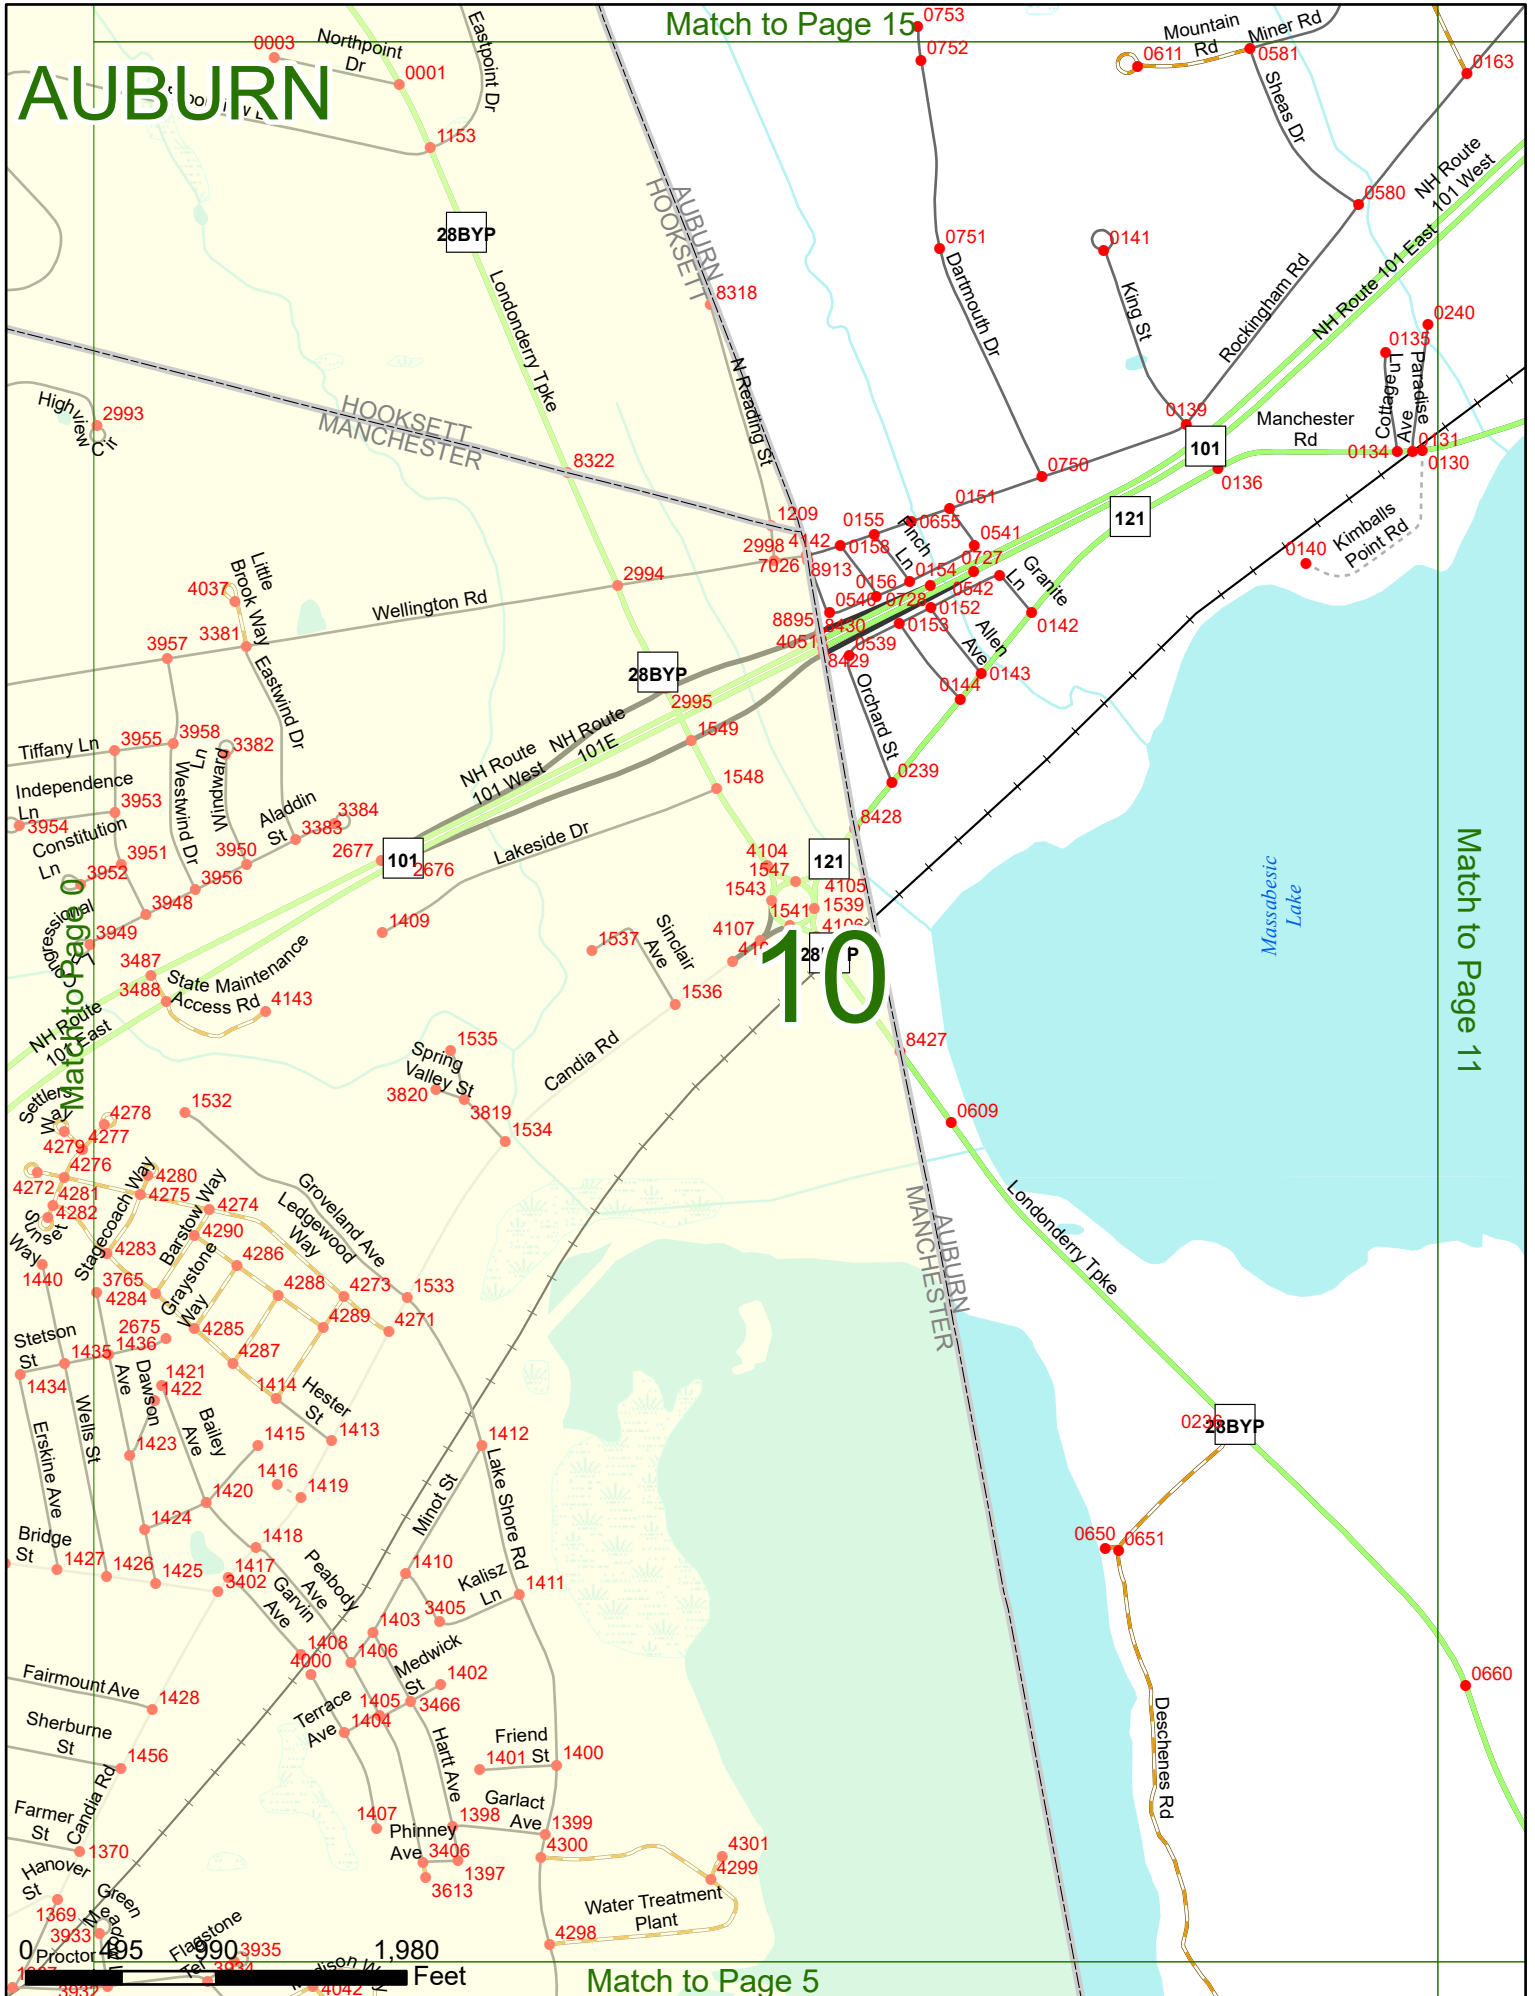

AUBURN

Match to Page 15

Match to Page 11

Match to Page 5

10

Match to Page 9

Match to Page 1