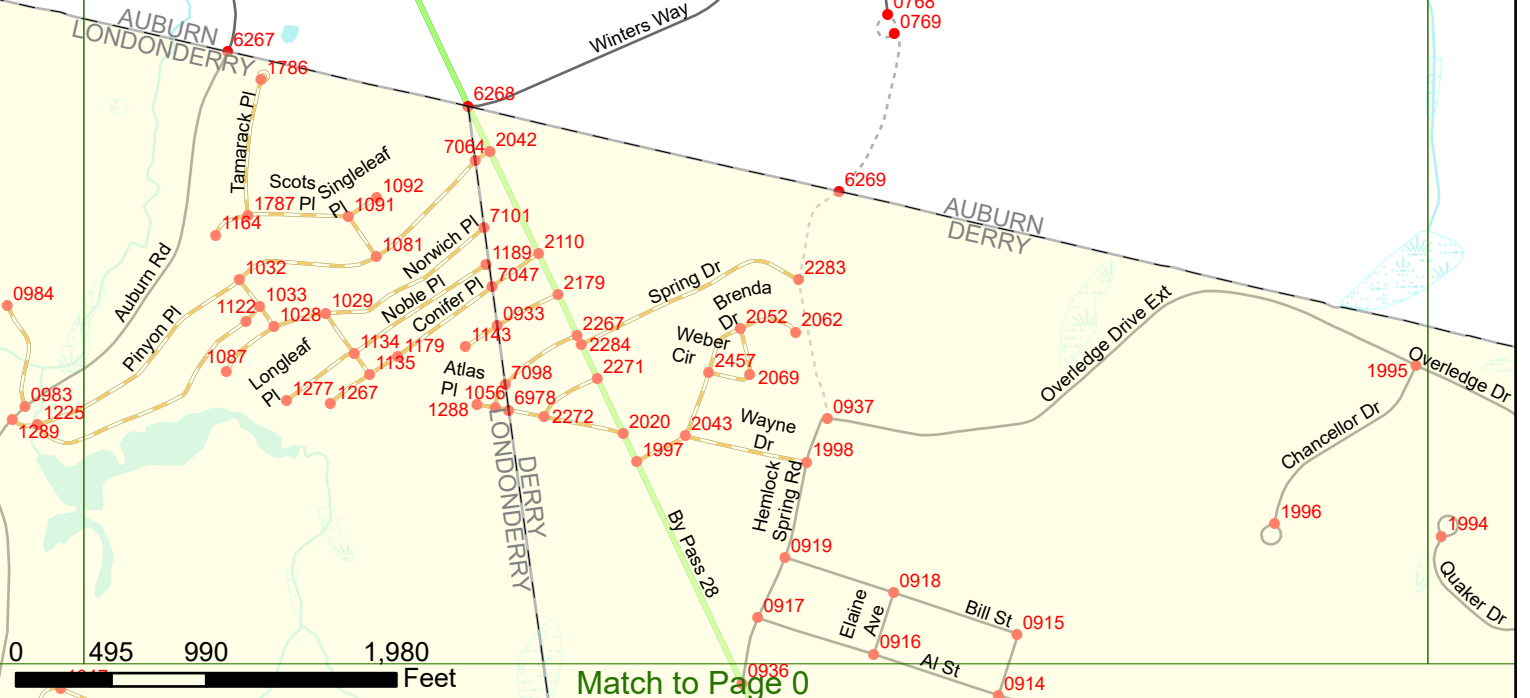

AUBURN

Match to Page 7

Match to Page 2

Match to Page 4

3

Match to Page 0