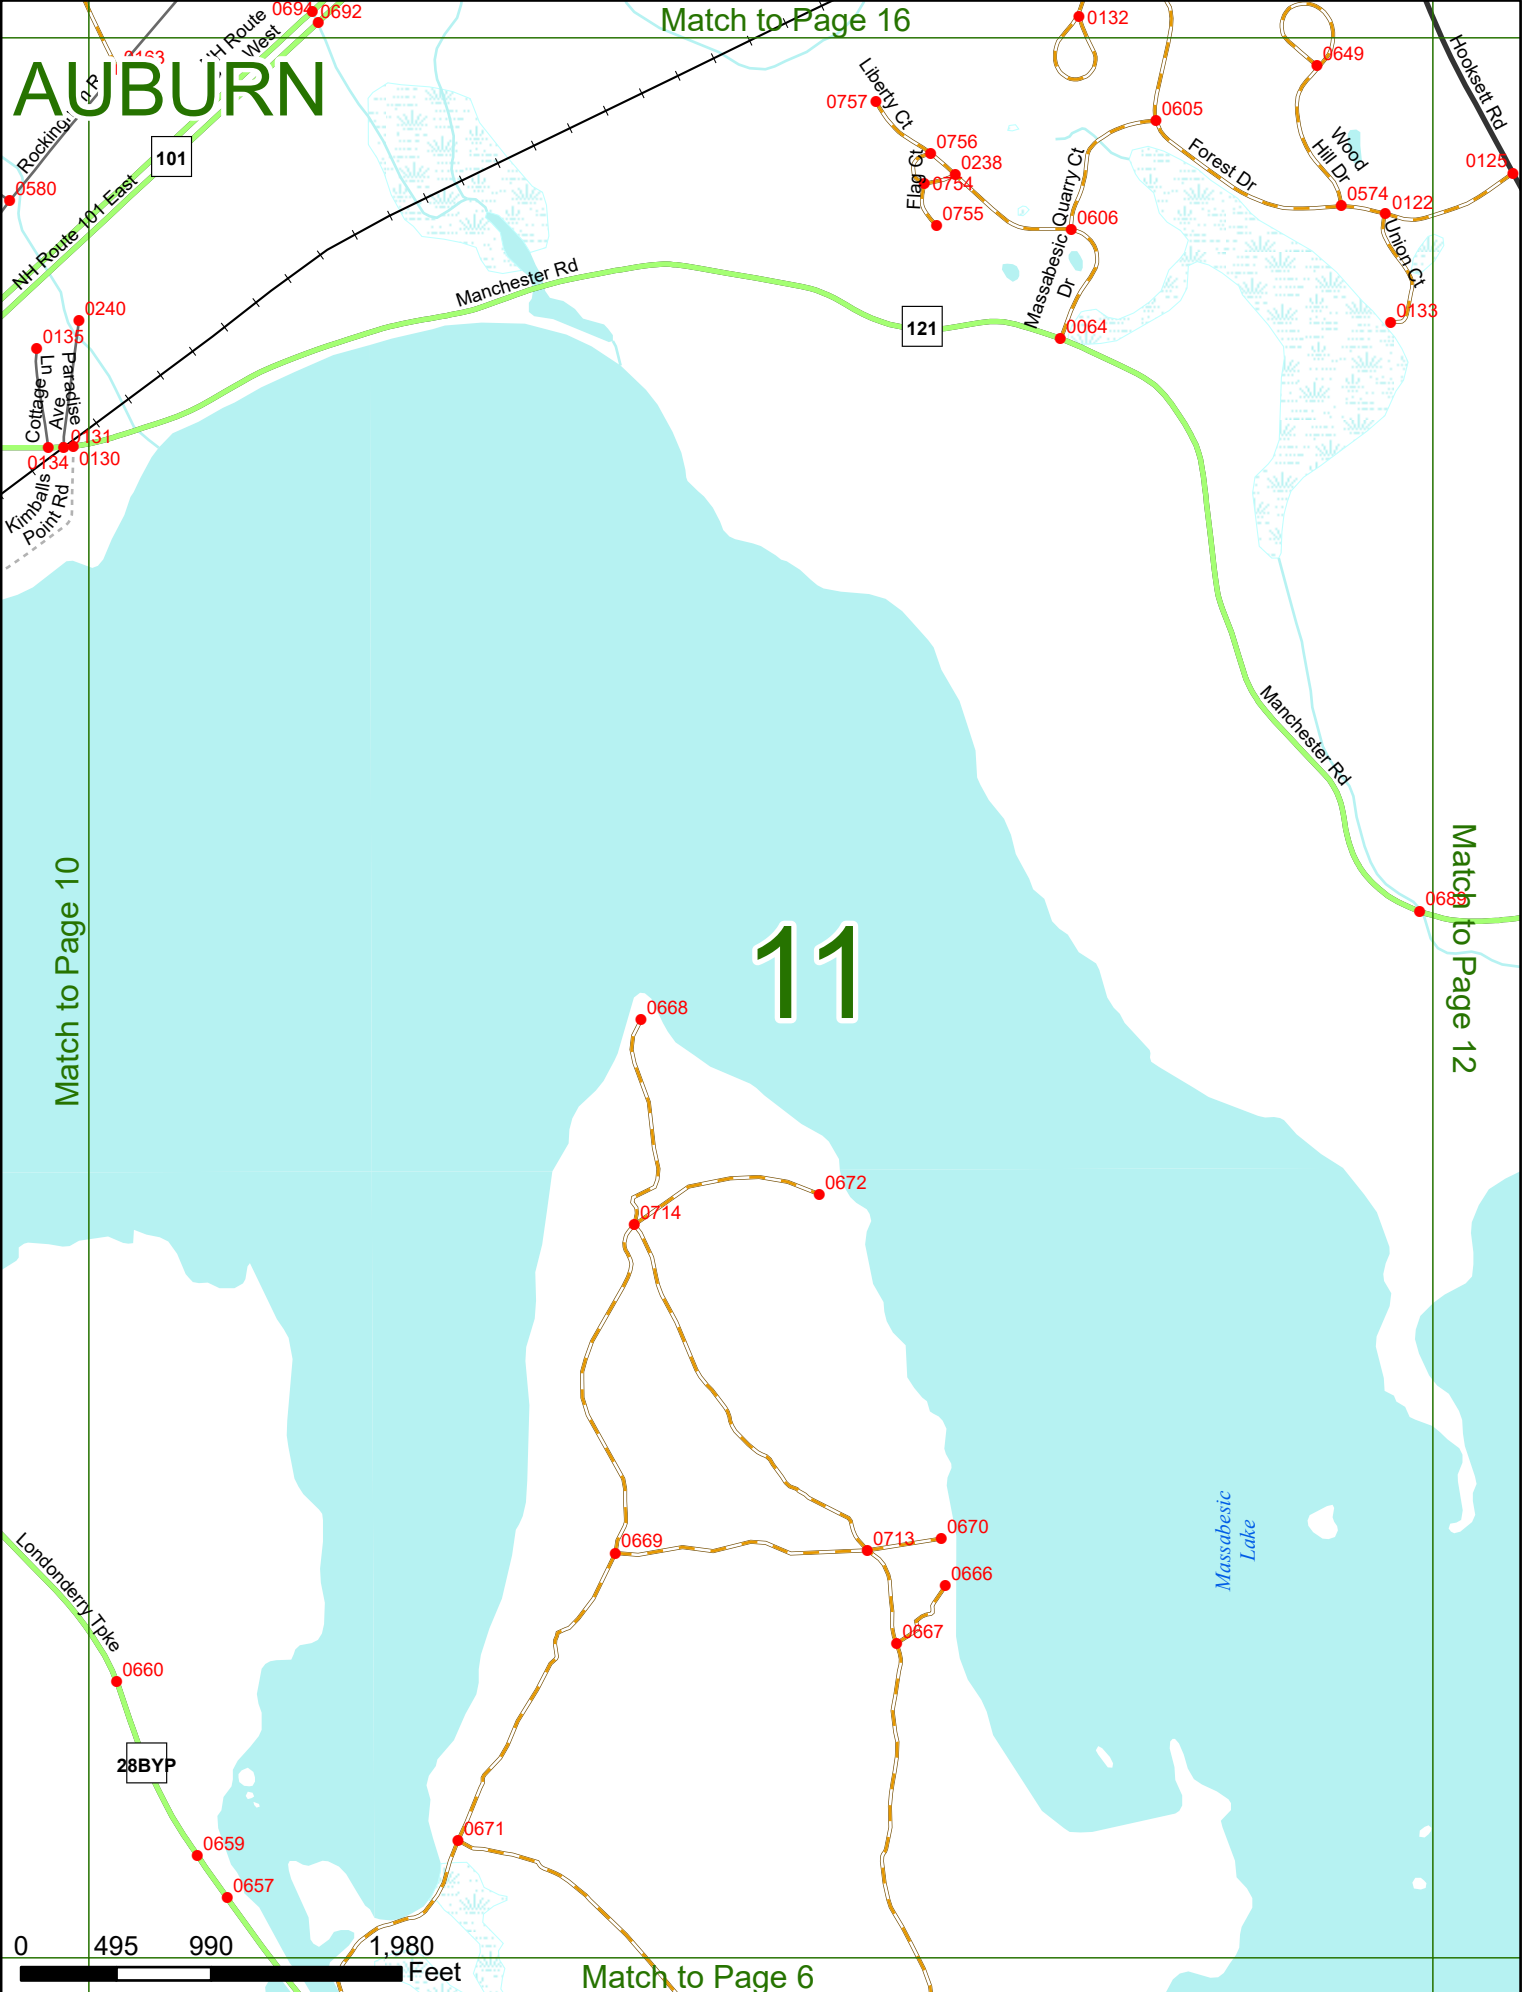

AUBURN

Match to Page 16

Match to Page 10

Match to Page 12

11

Match to Page 6