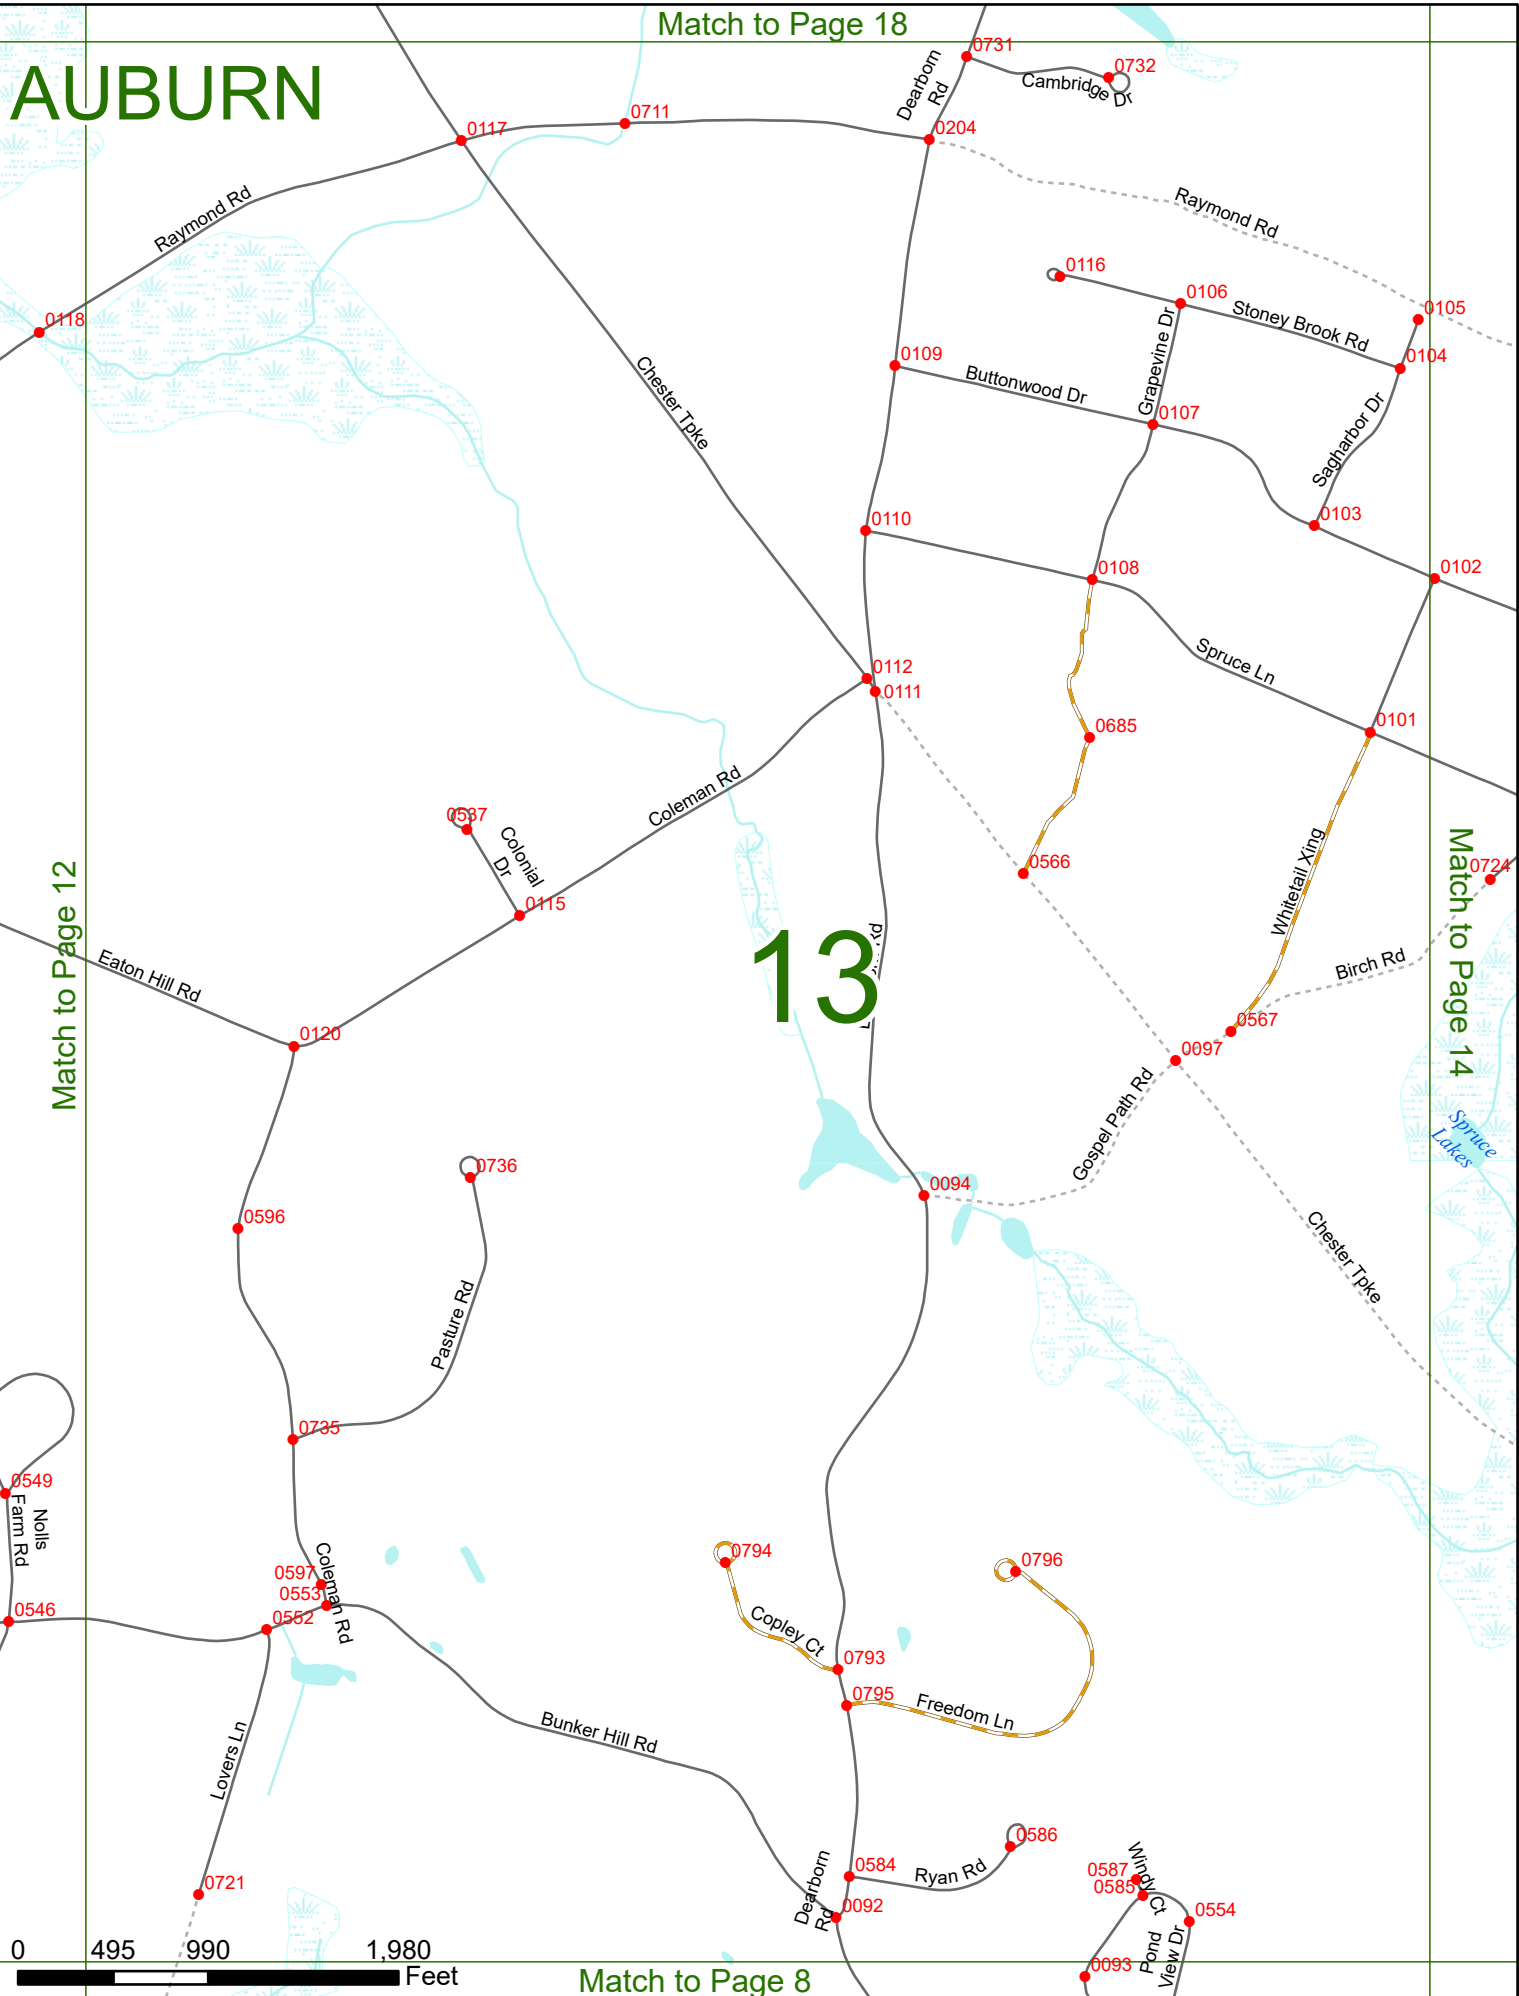

AUBURN

Match to Page 18

13

Match to Page 12

Match to Page 14

Match to Page 8