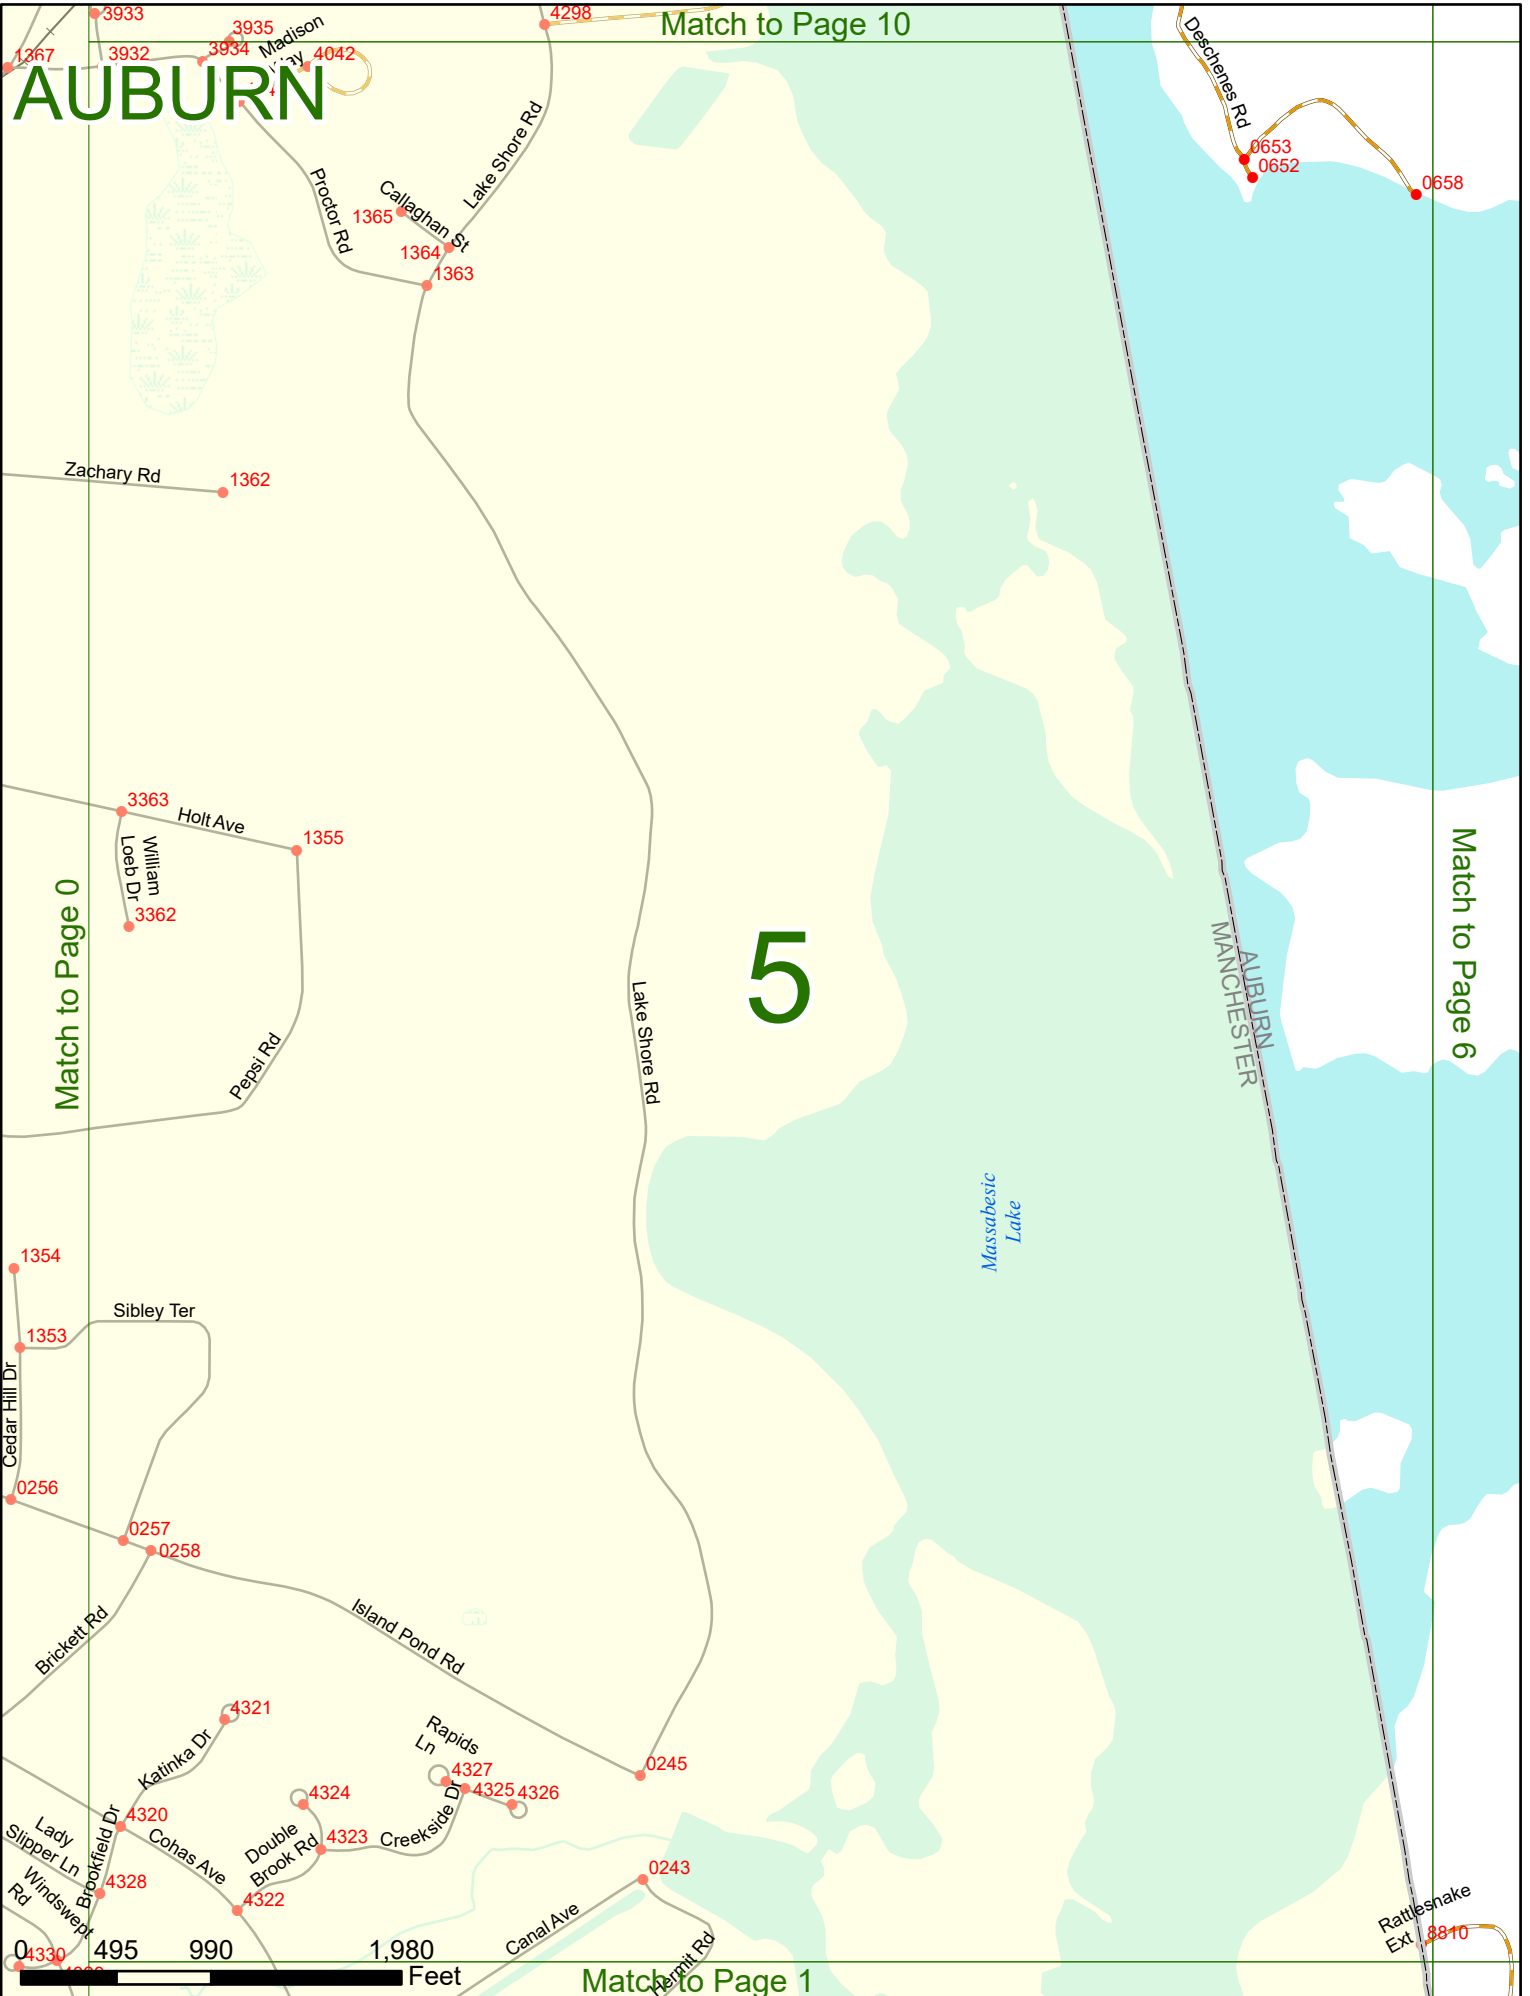

Match to Page 10

AUBURN

5

Match to Page 6

Match to Page 0