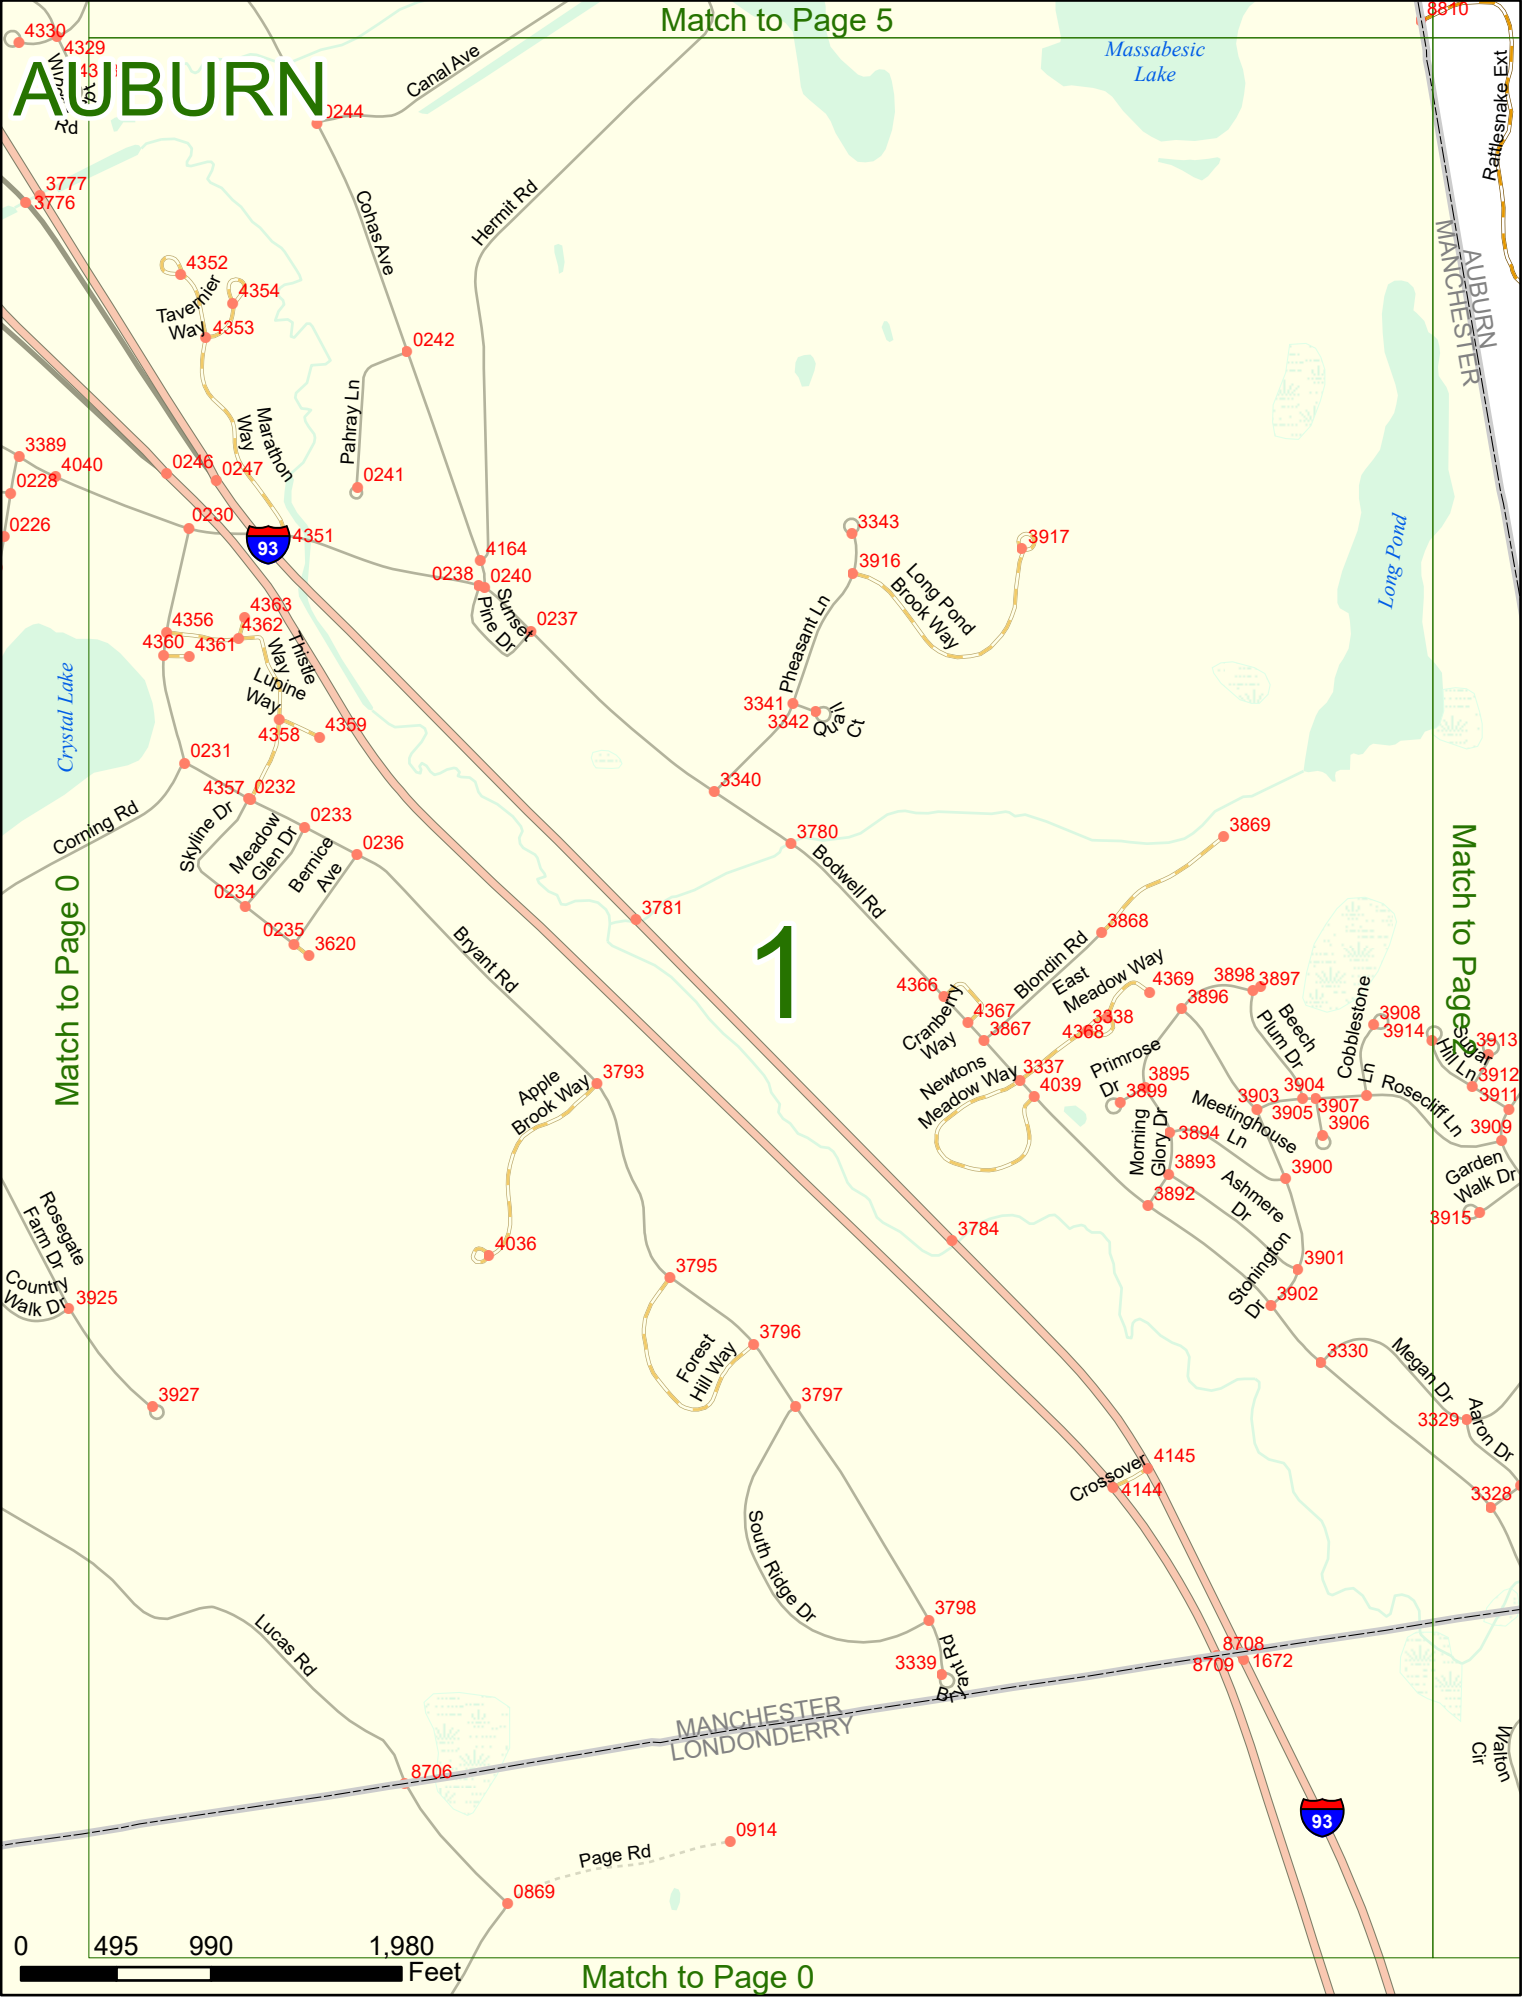

Match to Page 5

AUBURN

Match to Page 0

Match to Pages 1-4

1

Match to Page 0