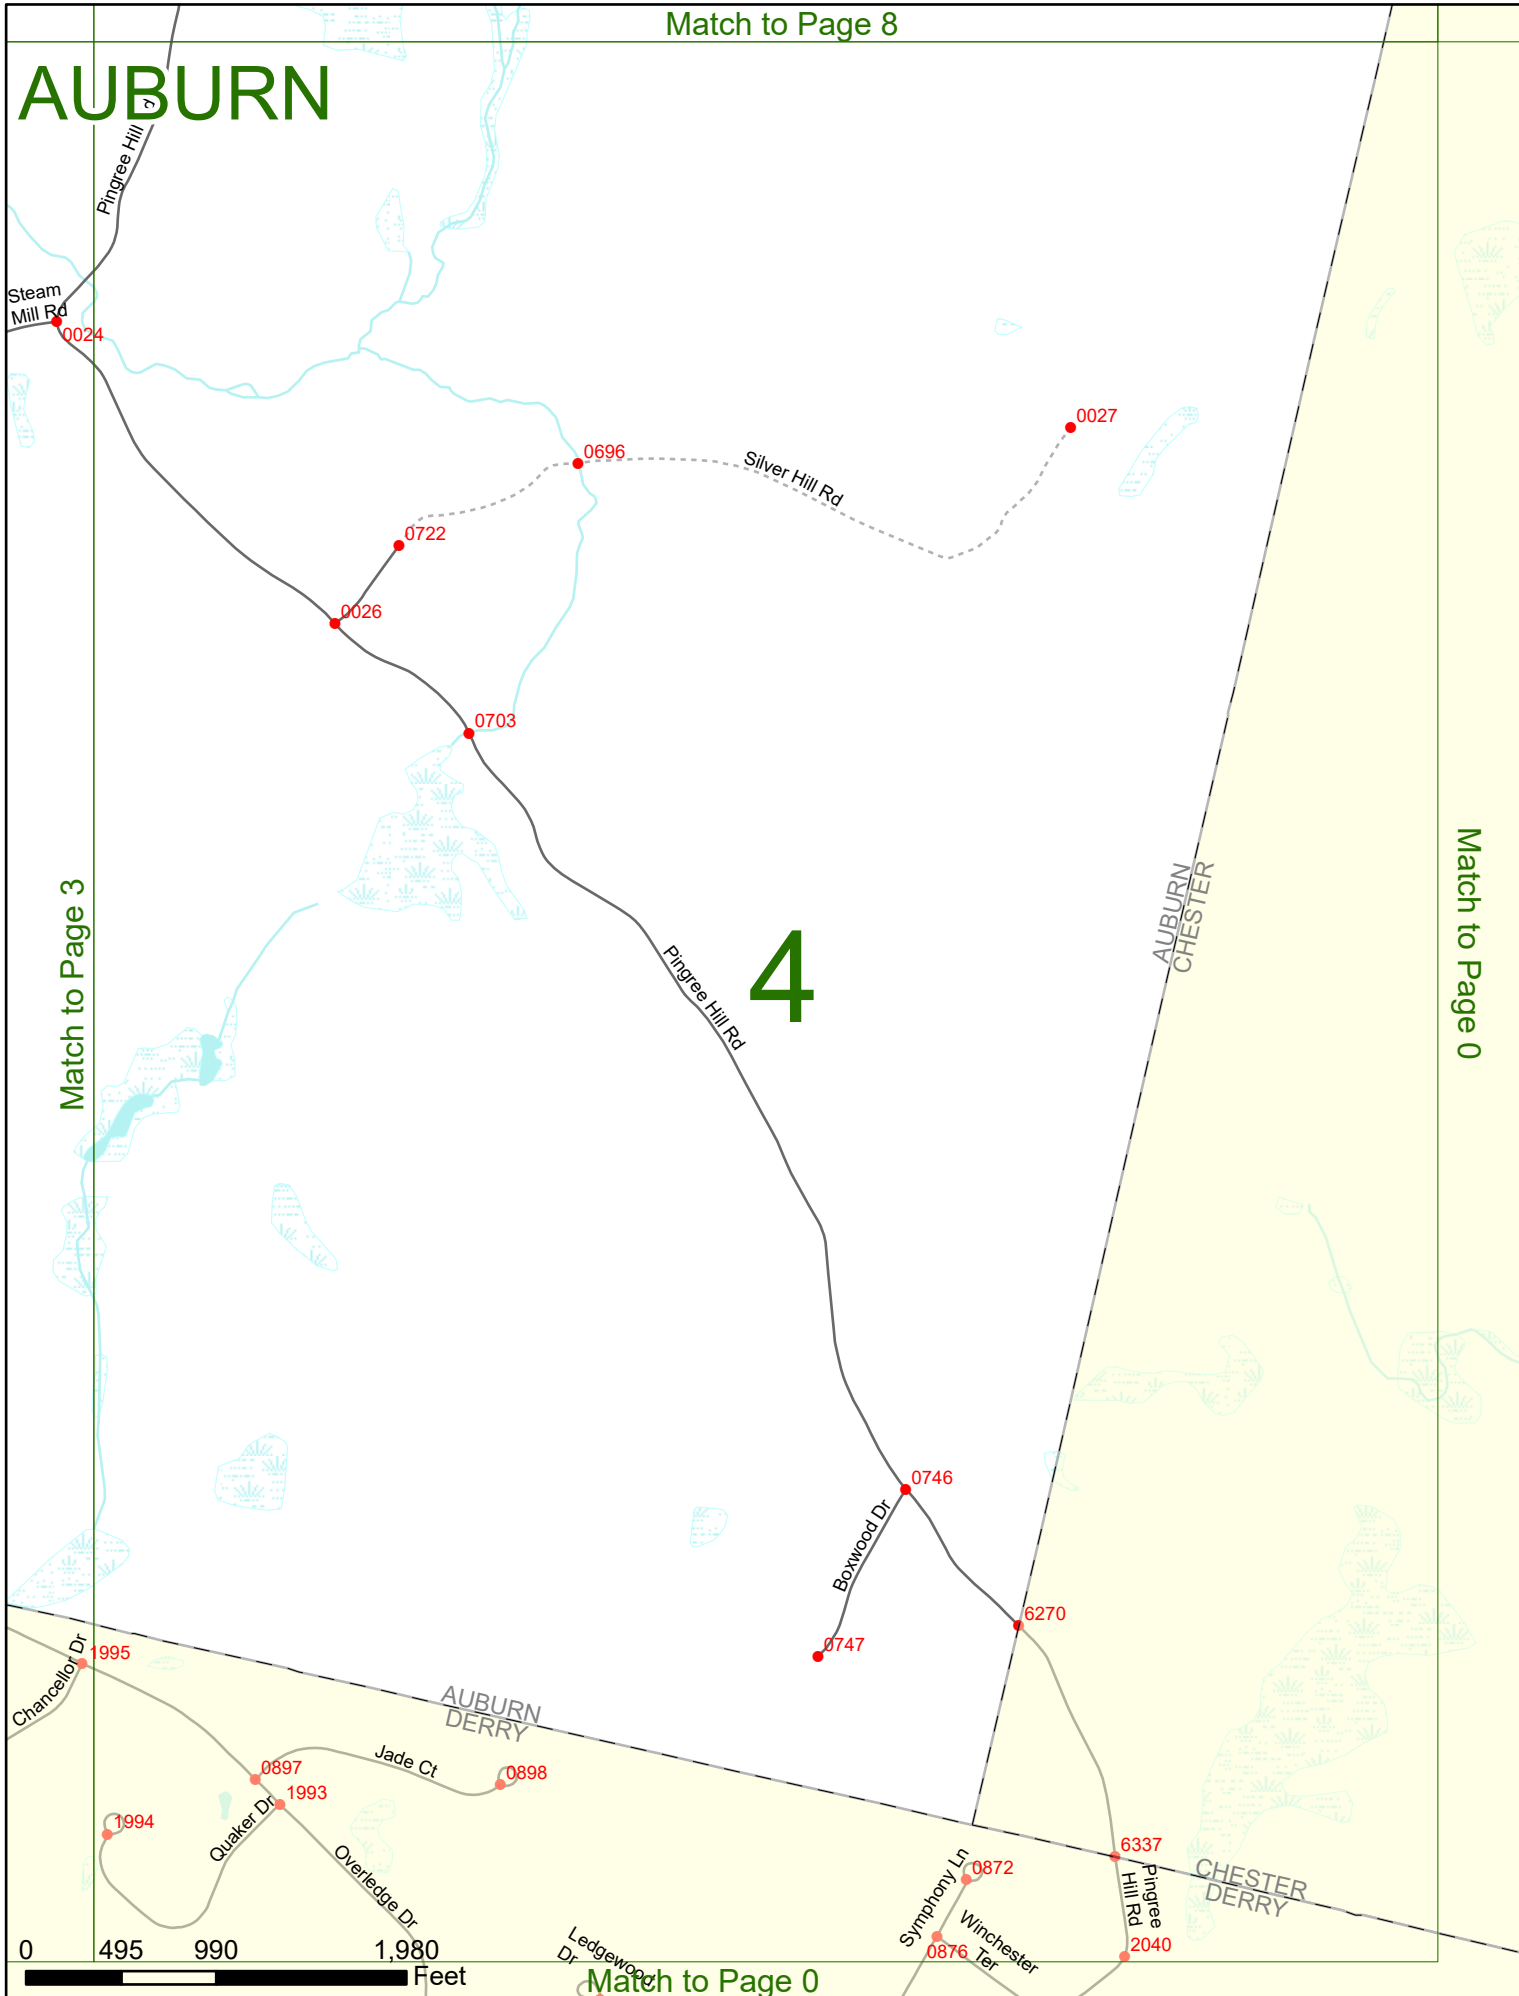

AUBURN

Match to Page 3

4

Match to Page 0

Match to Page 0