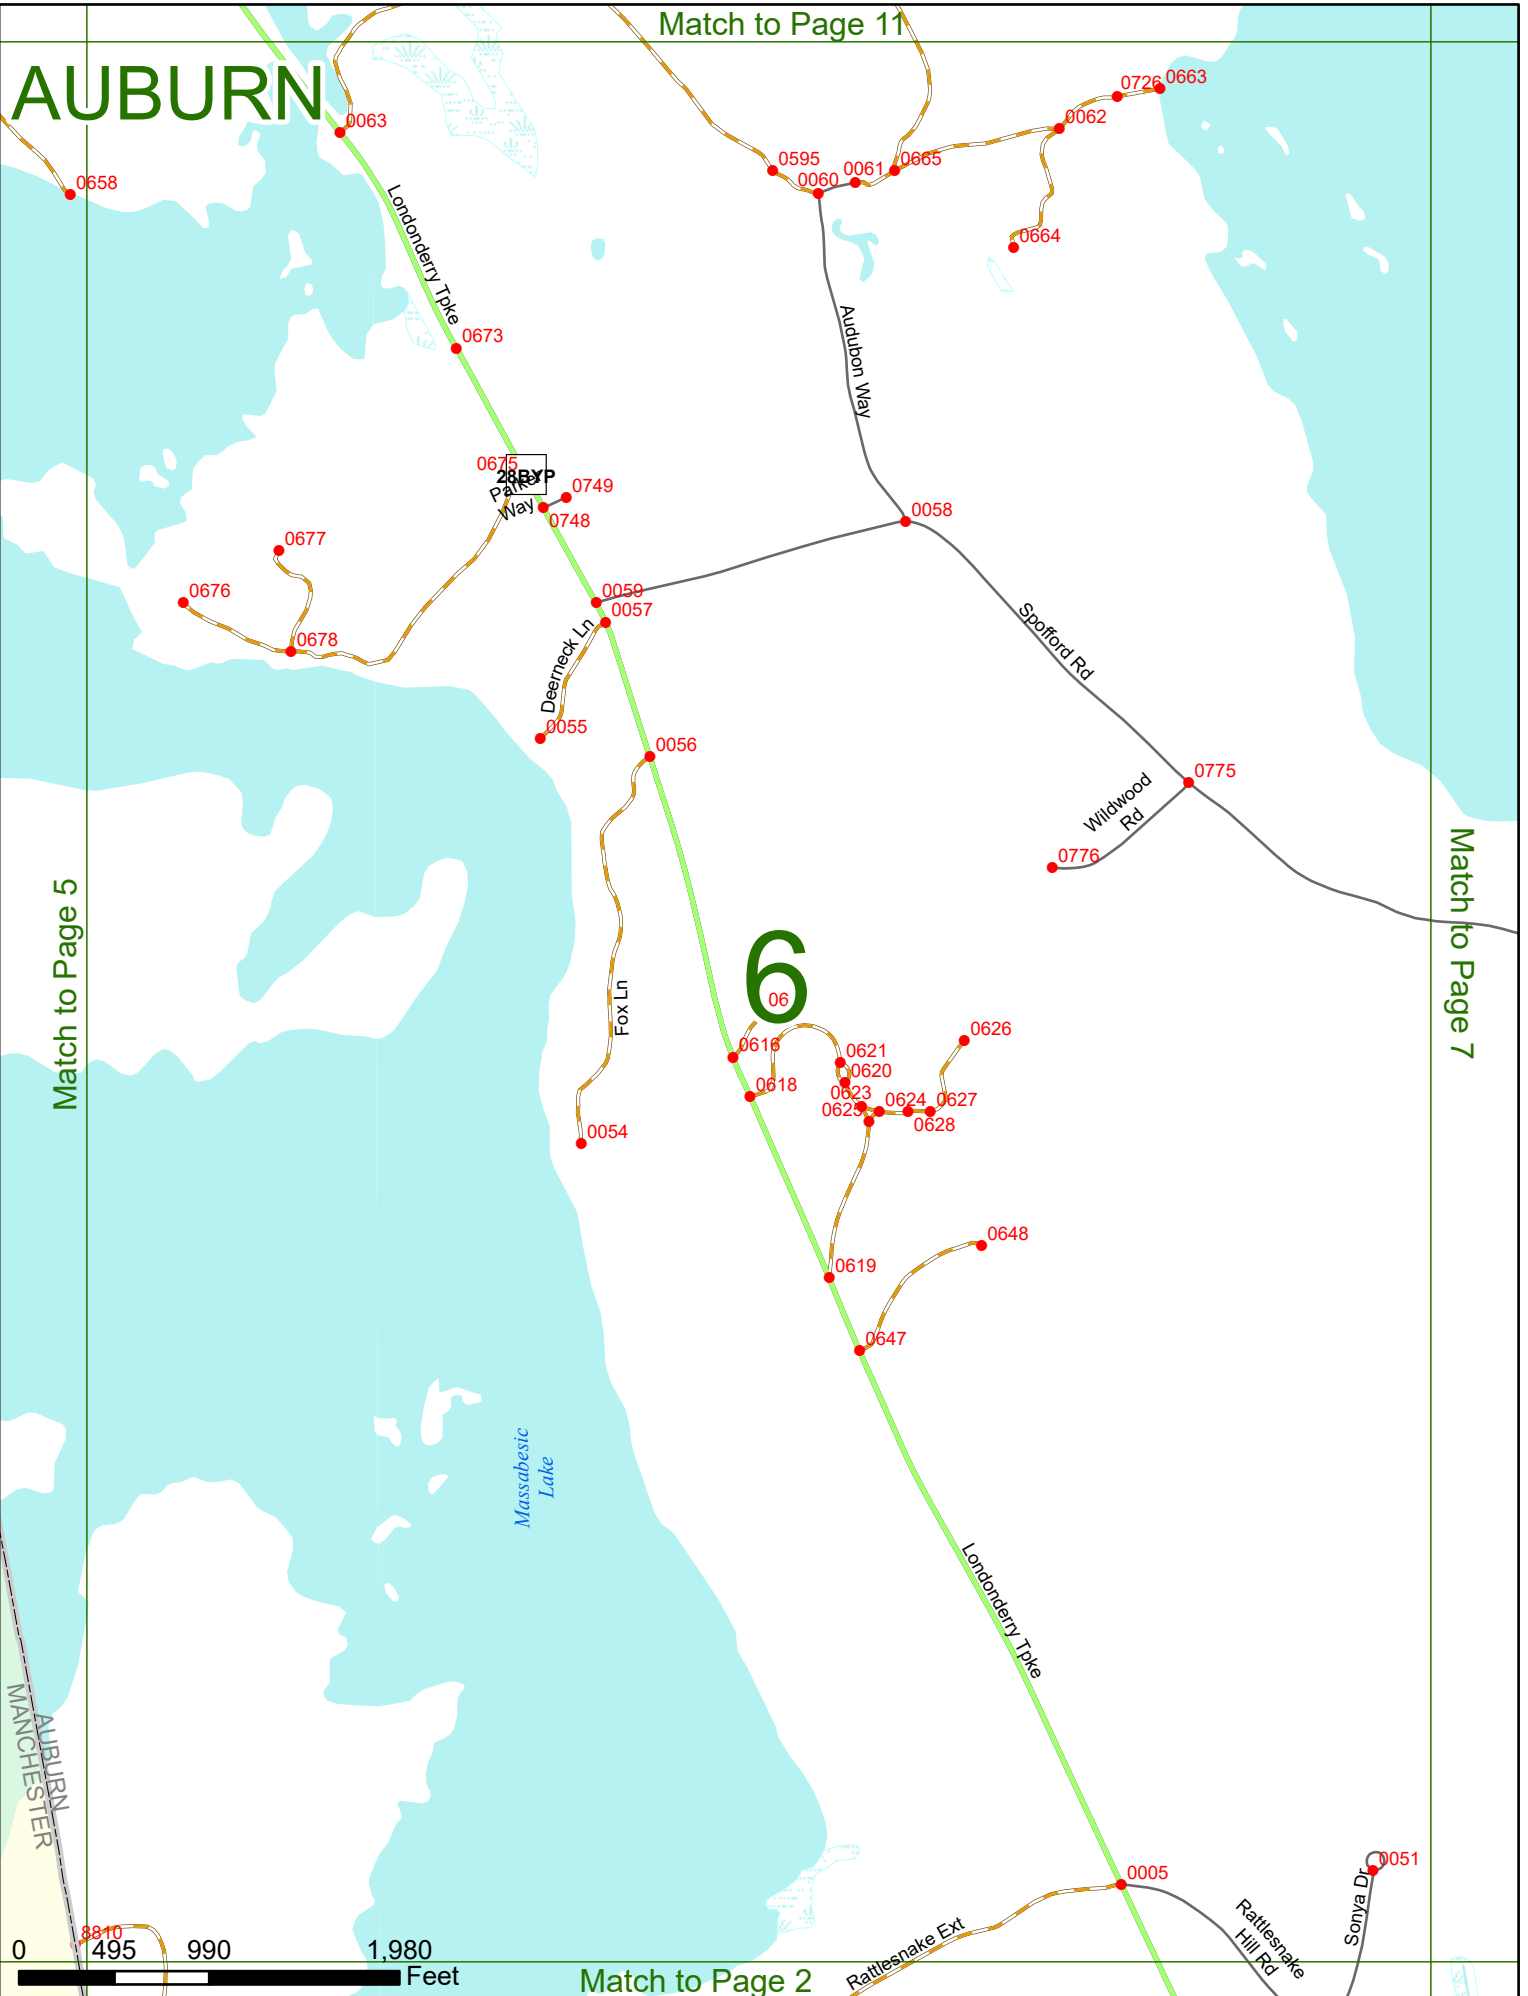

AUBURN

Match to Page 11

Match to Page 5

Match to Page 7

6

Match to Page 2