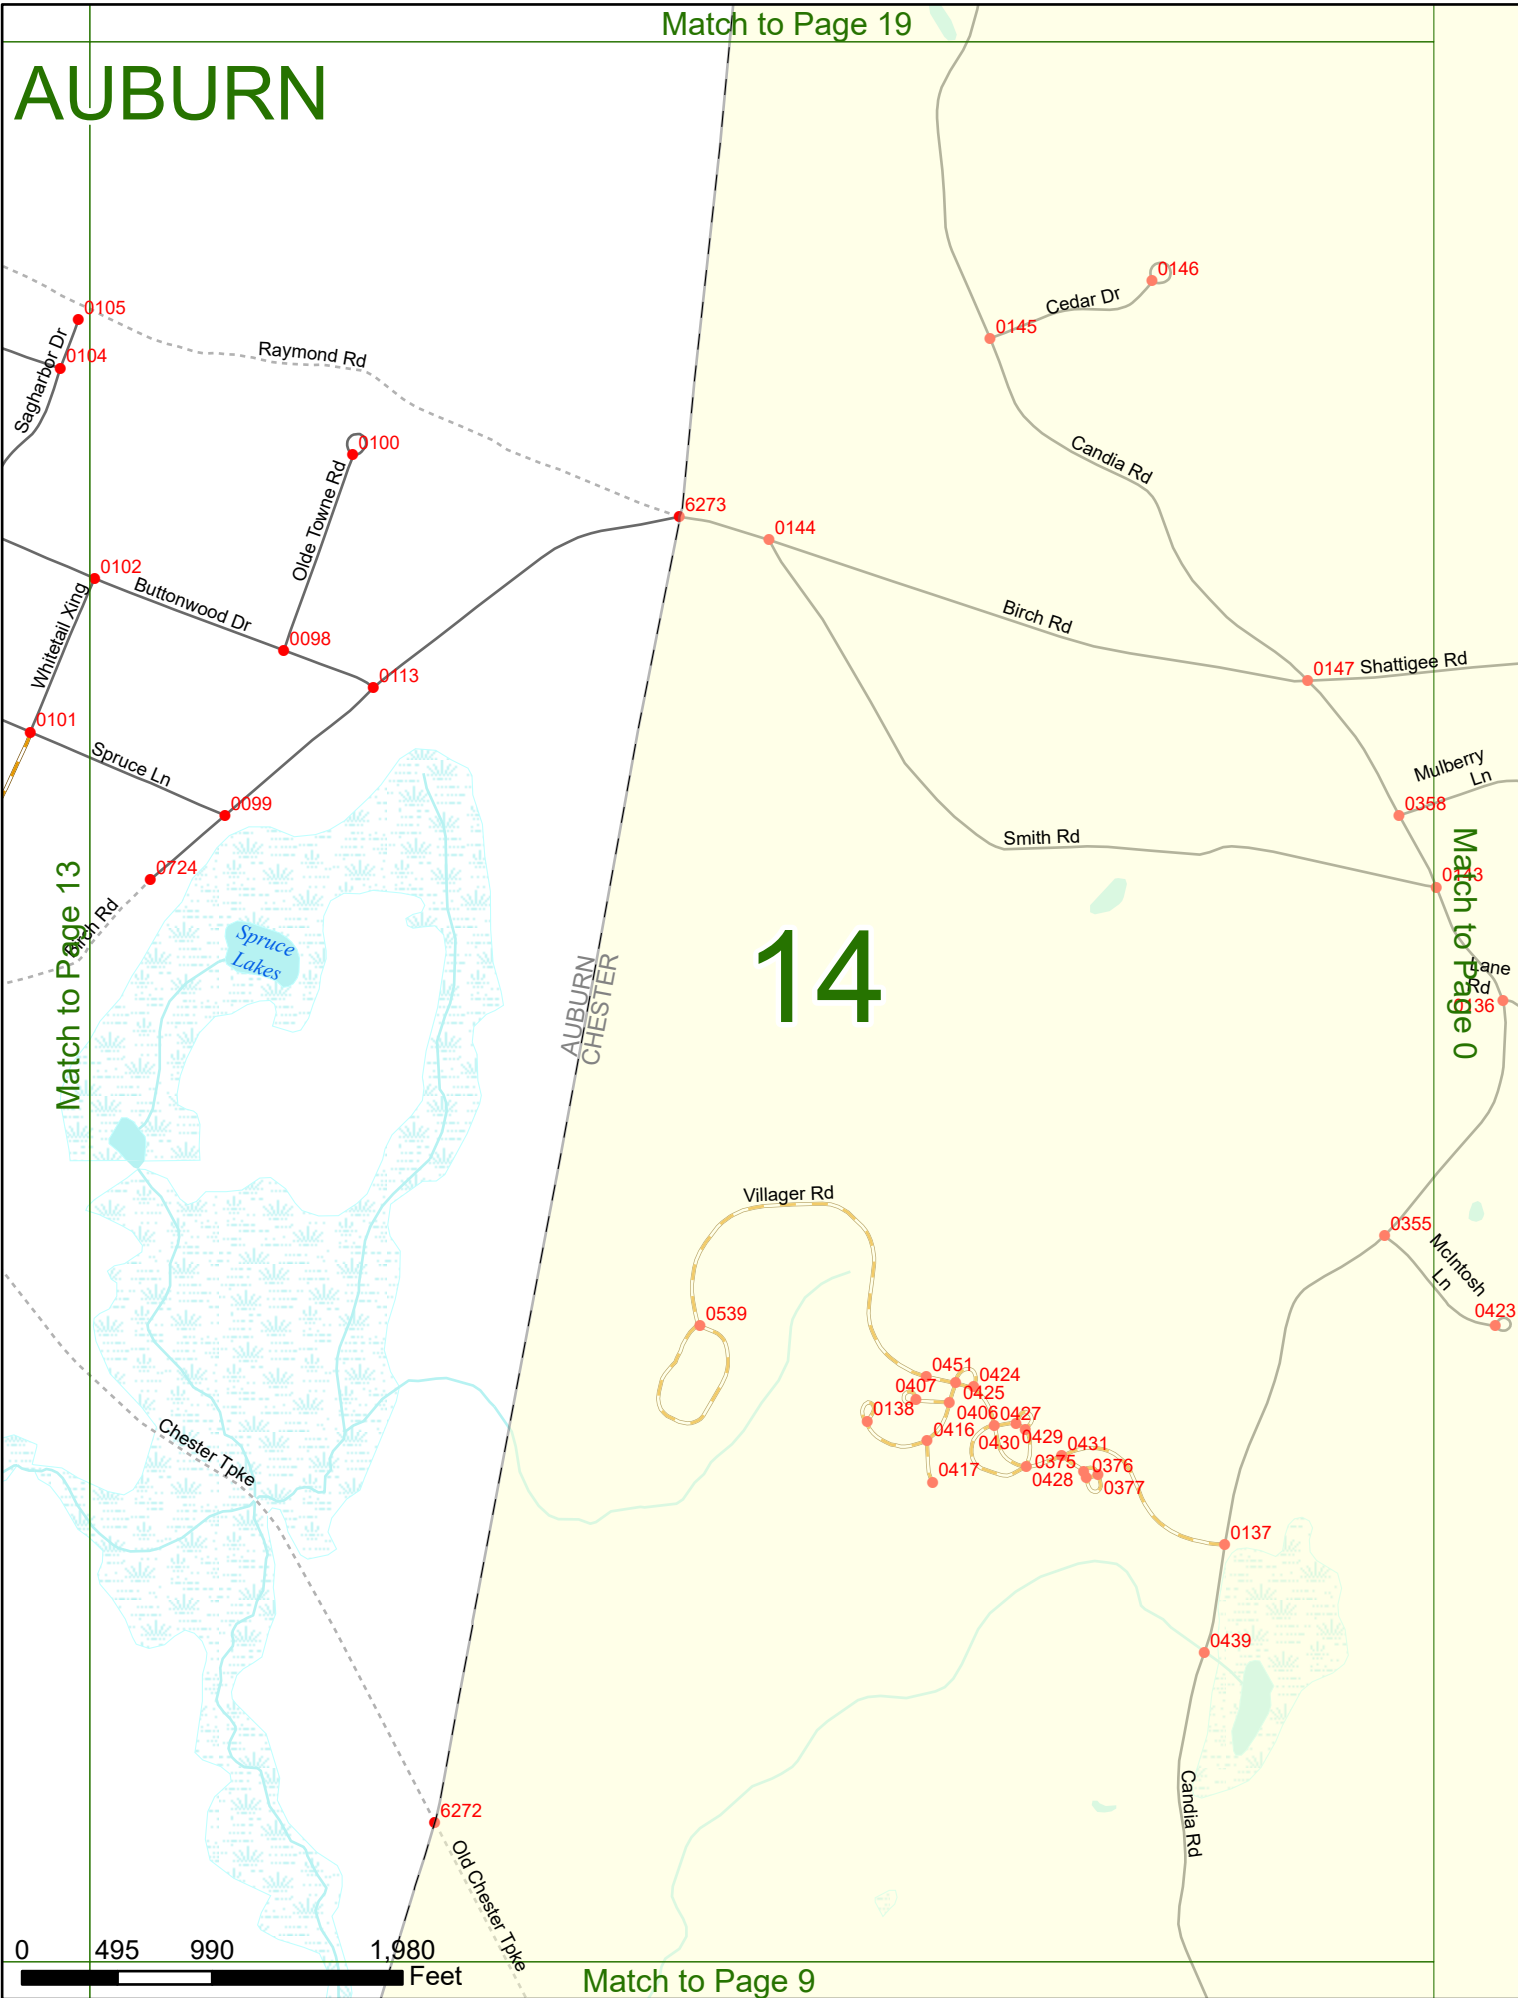

AUBURN

14

AUBURN
CHESTER

Match to Page 13

Match to Page 0