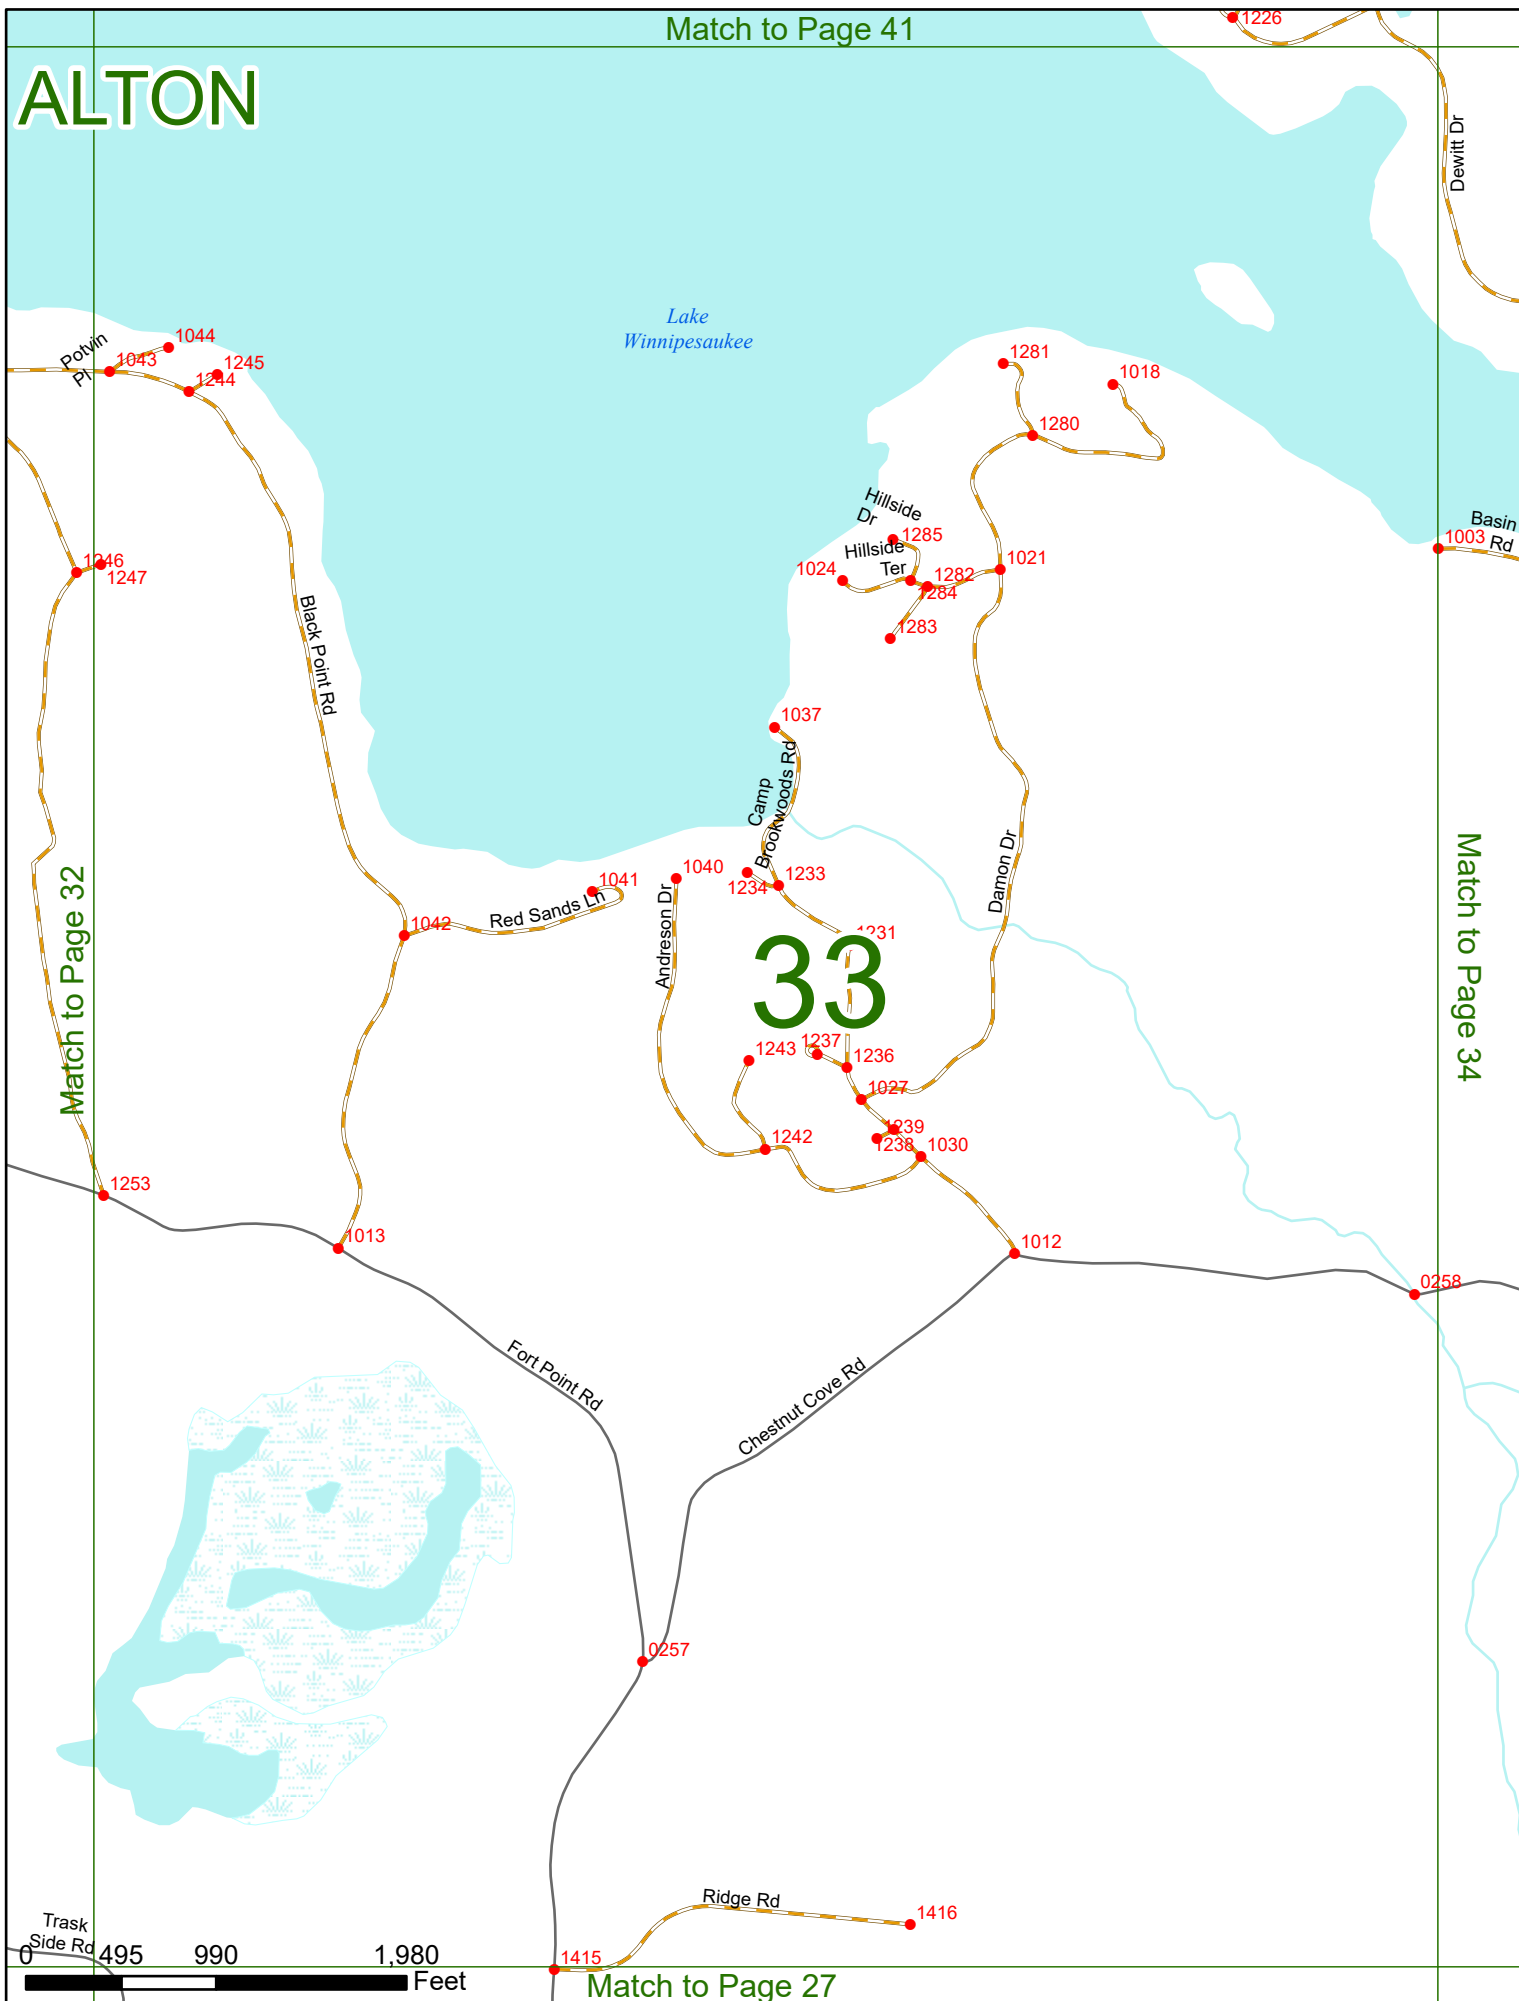

ALTON

32

Match to Page 31

Match to Page 33

0 495 990 1,980 Feet

ALTON

Match to Page 32

Match to Page 34