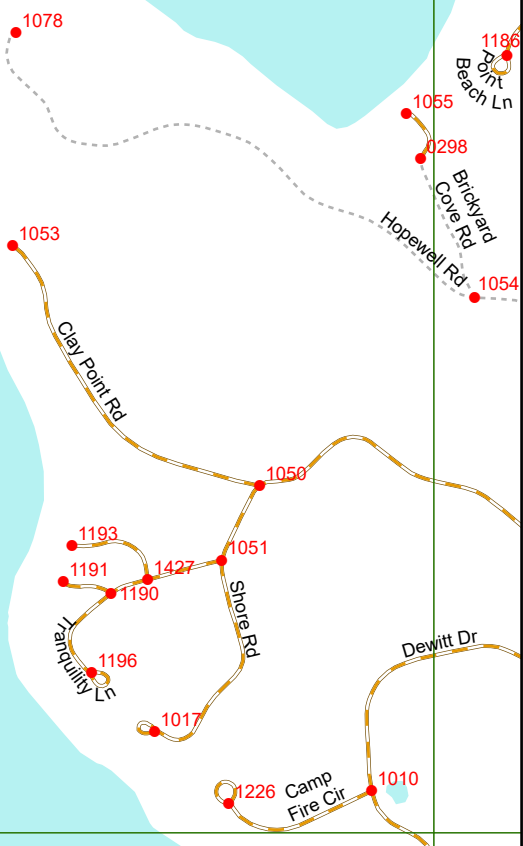

ALTON

Match to Page 40

Lake
Winnepesaukee

41

Match to Page 42

WOLFEBORO
ALTON