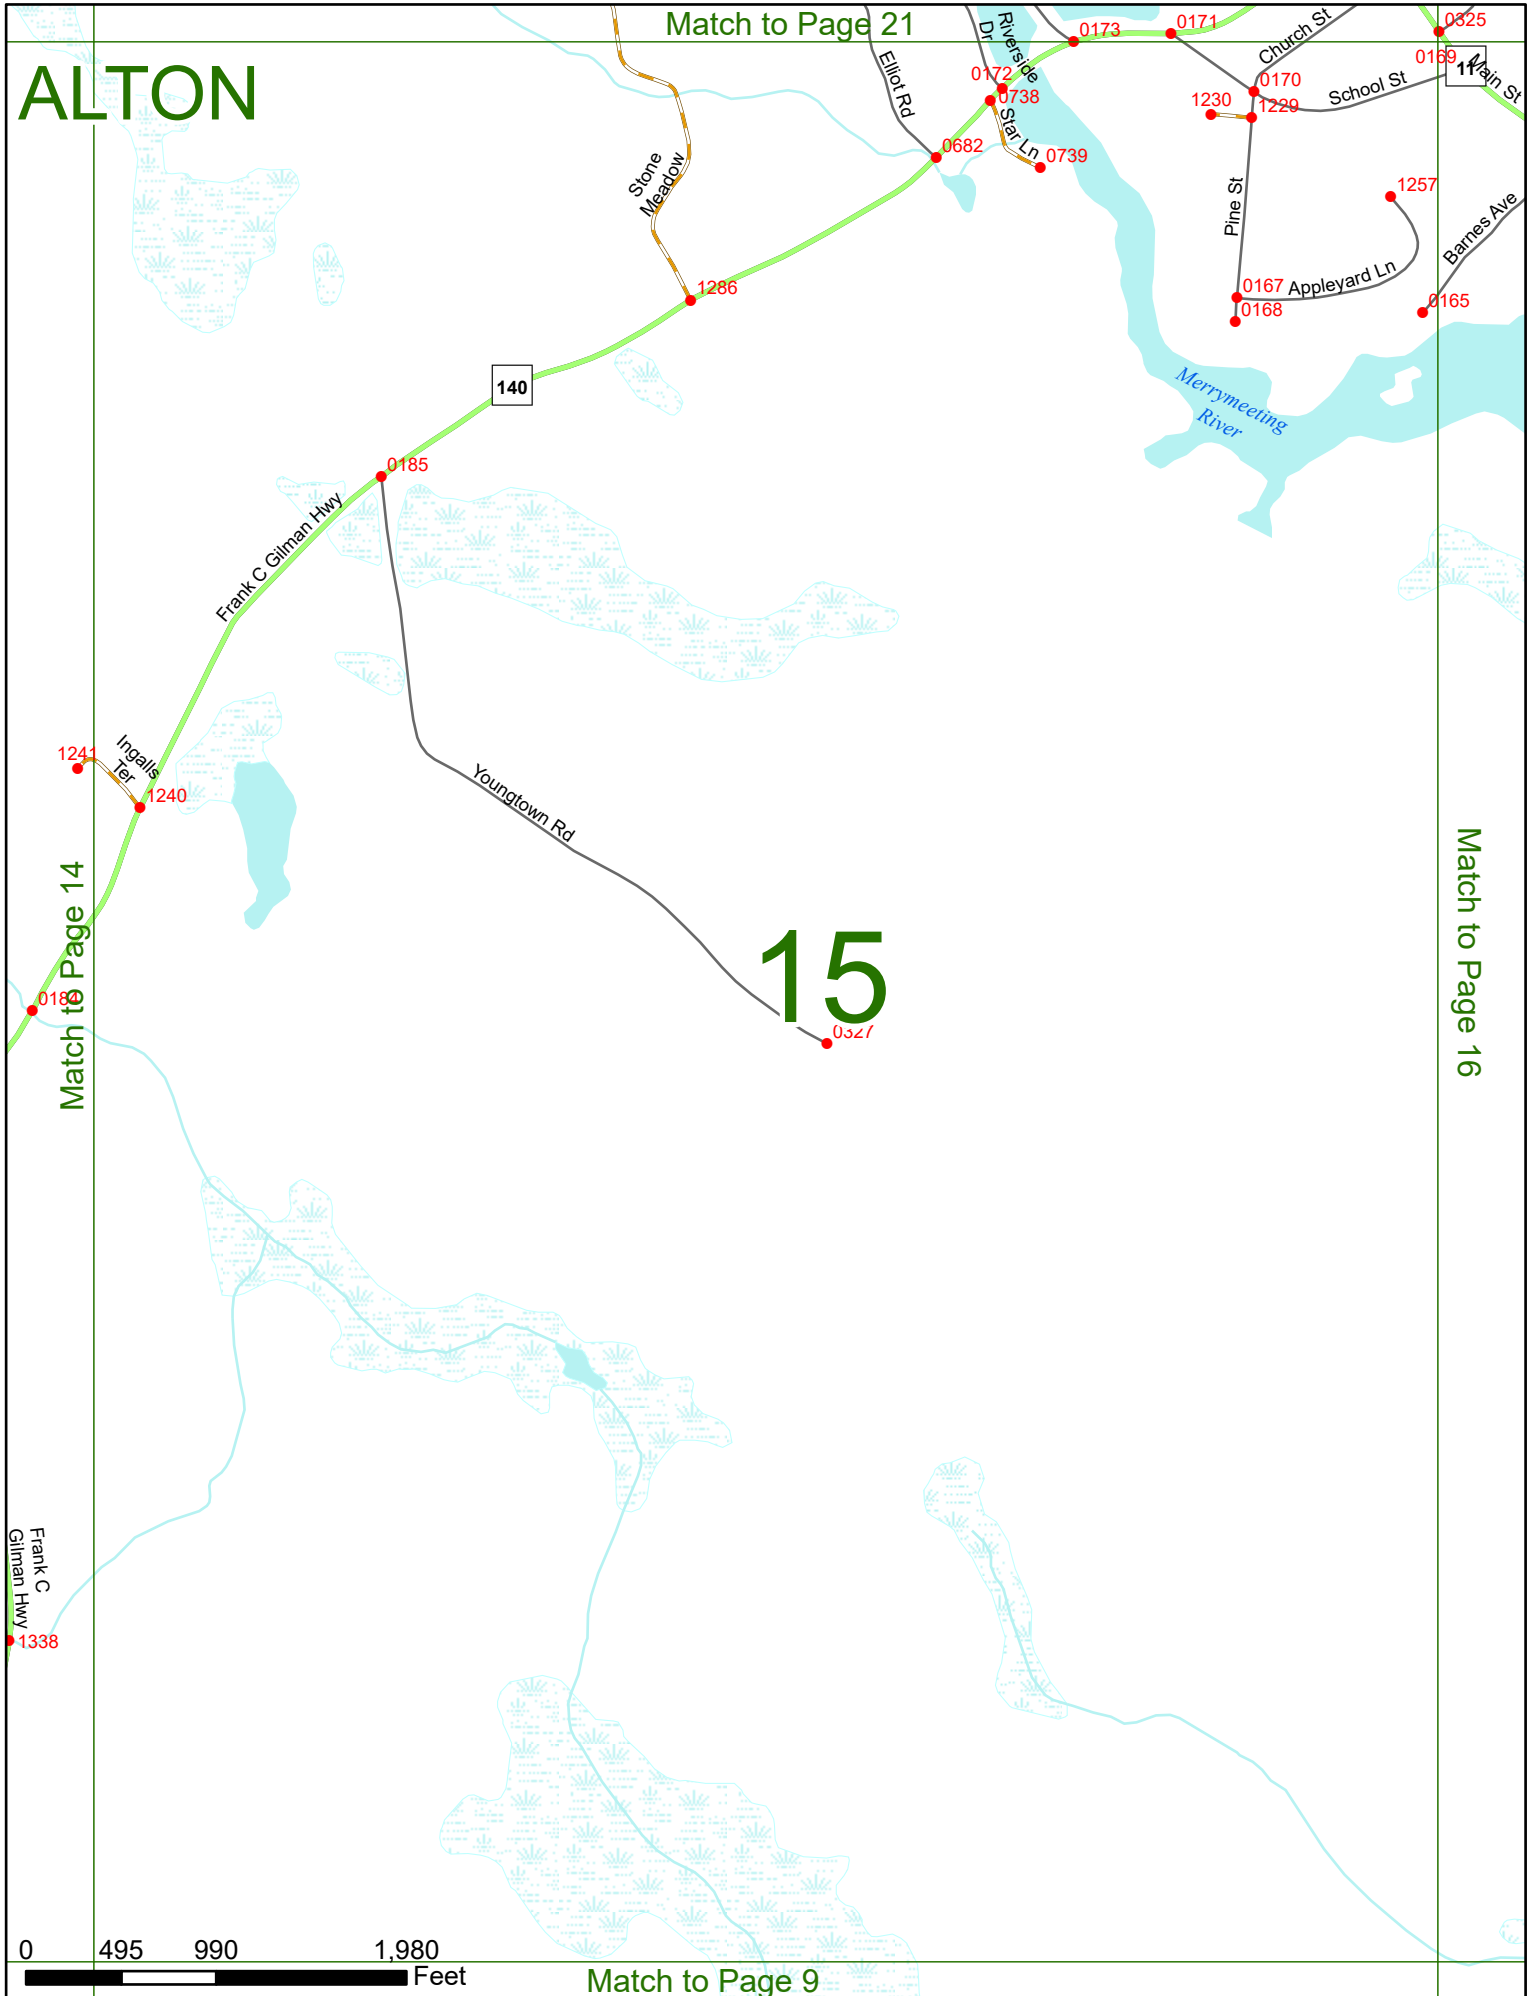

ALTON

Match to Page 21

Match to Page 16

Match to Page 14

Match to Page 9

15