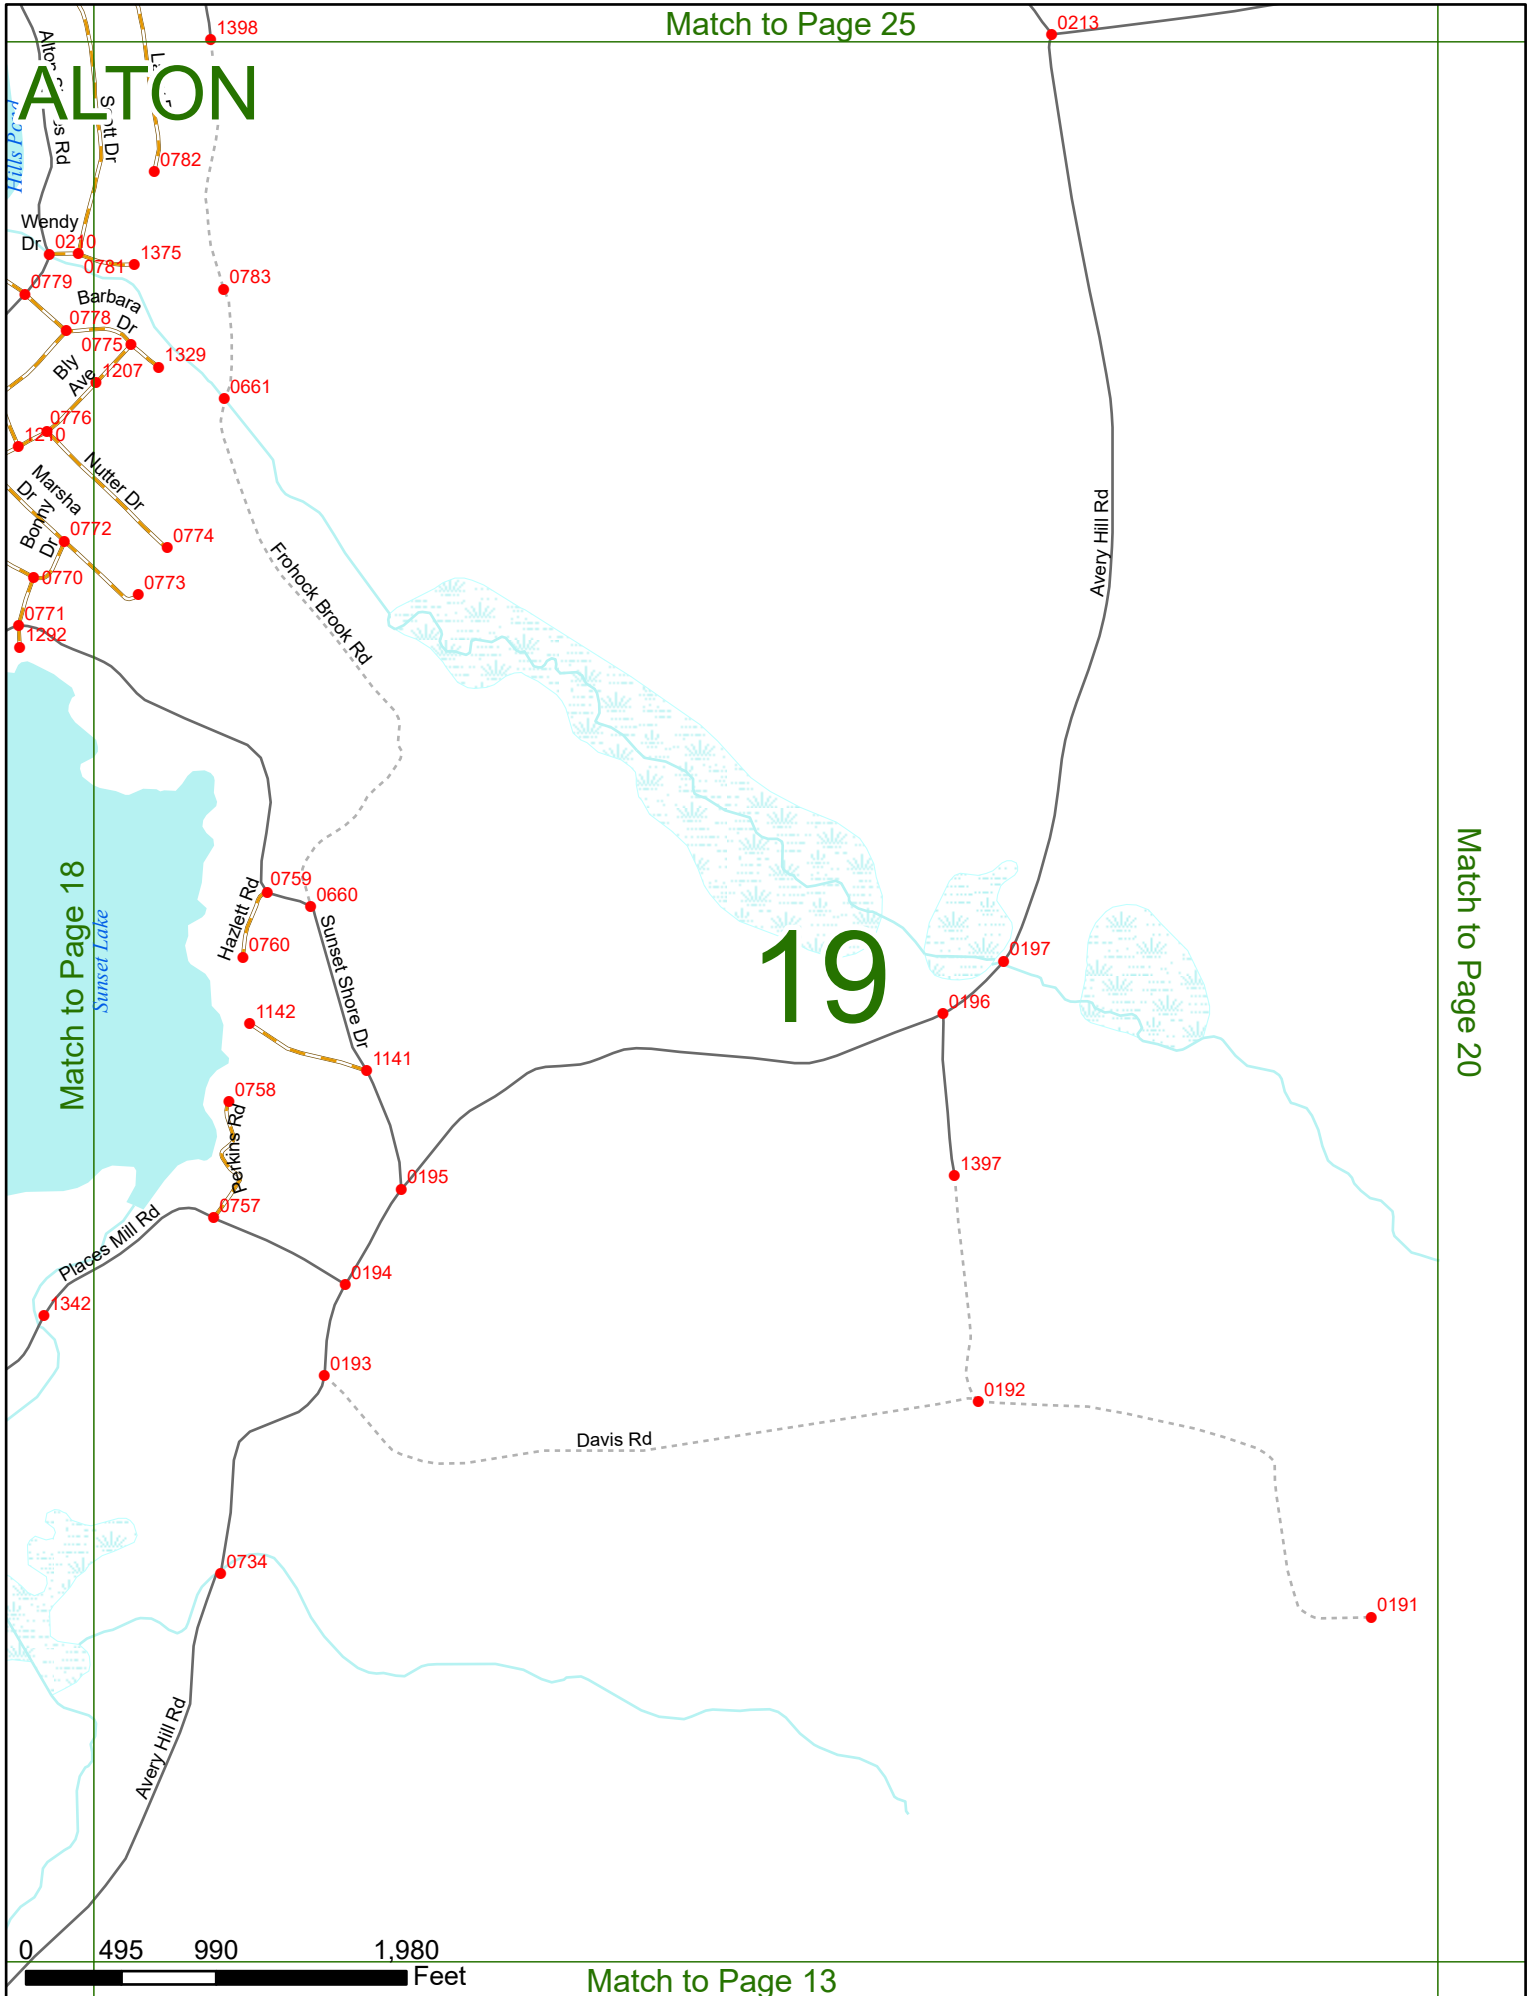

Match to Page 25

ALTON

19

Match to Page 18

Match to Page 20

0 495 990 1,980 Feet

Match to Page 13