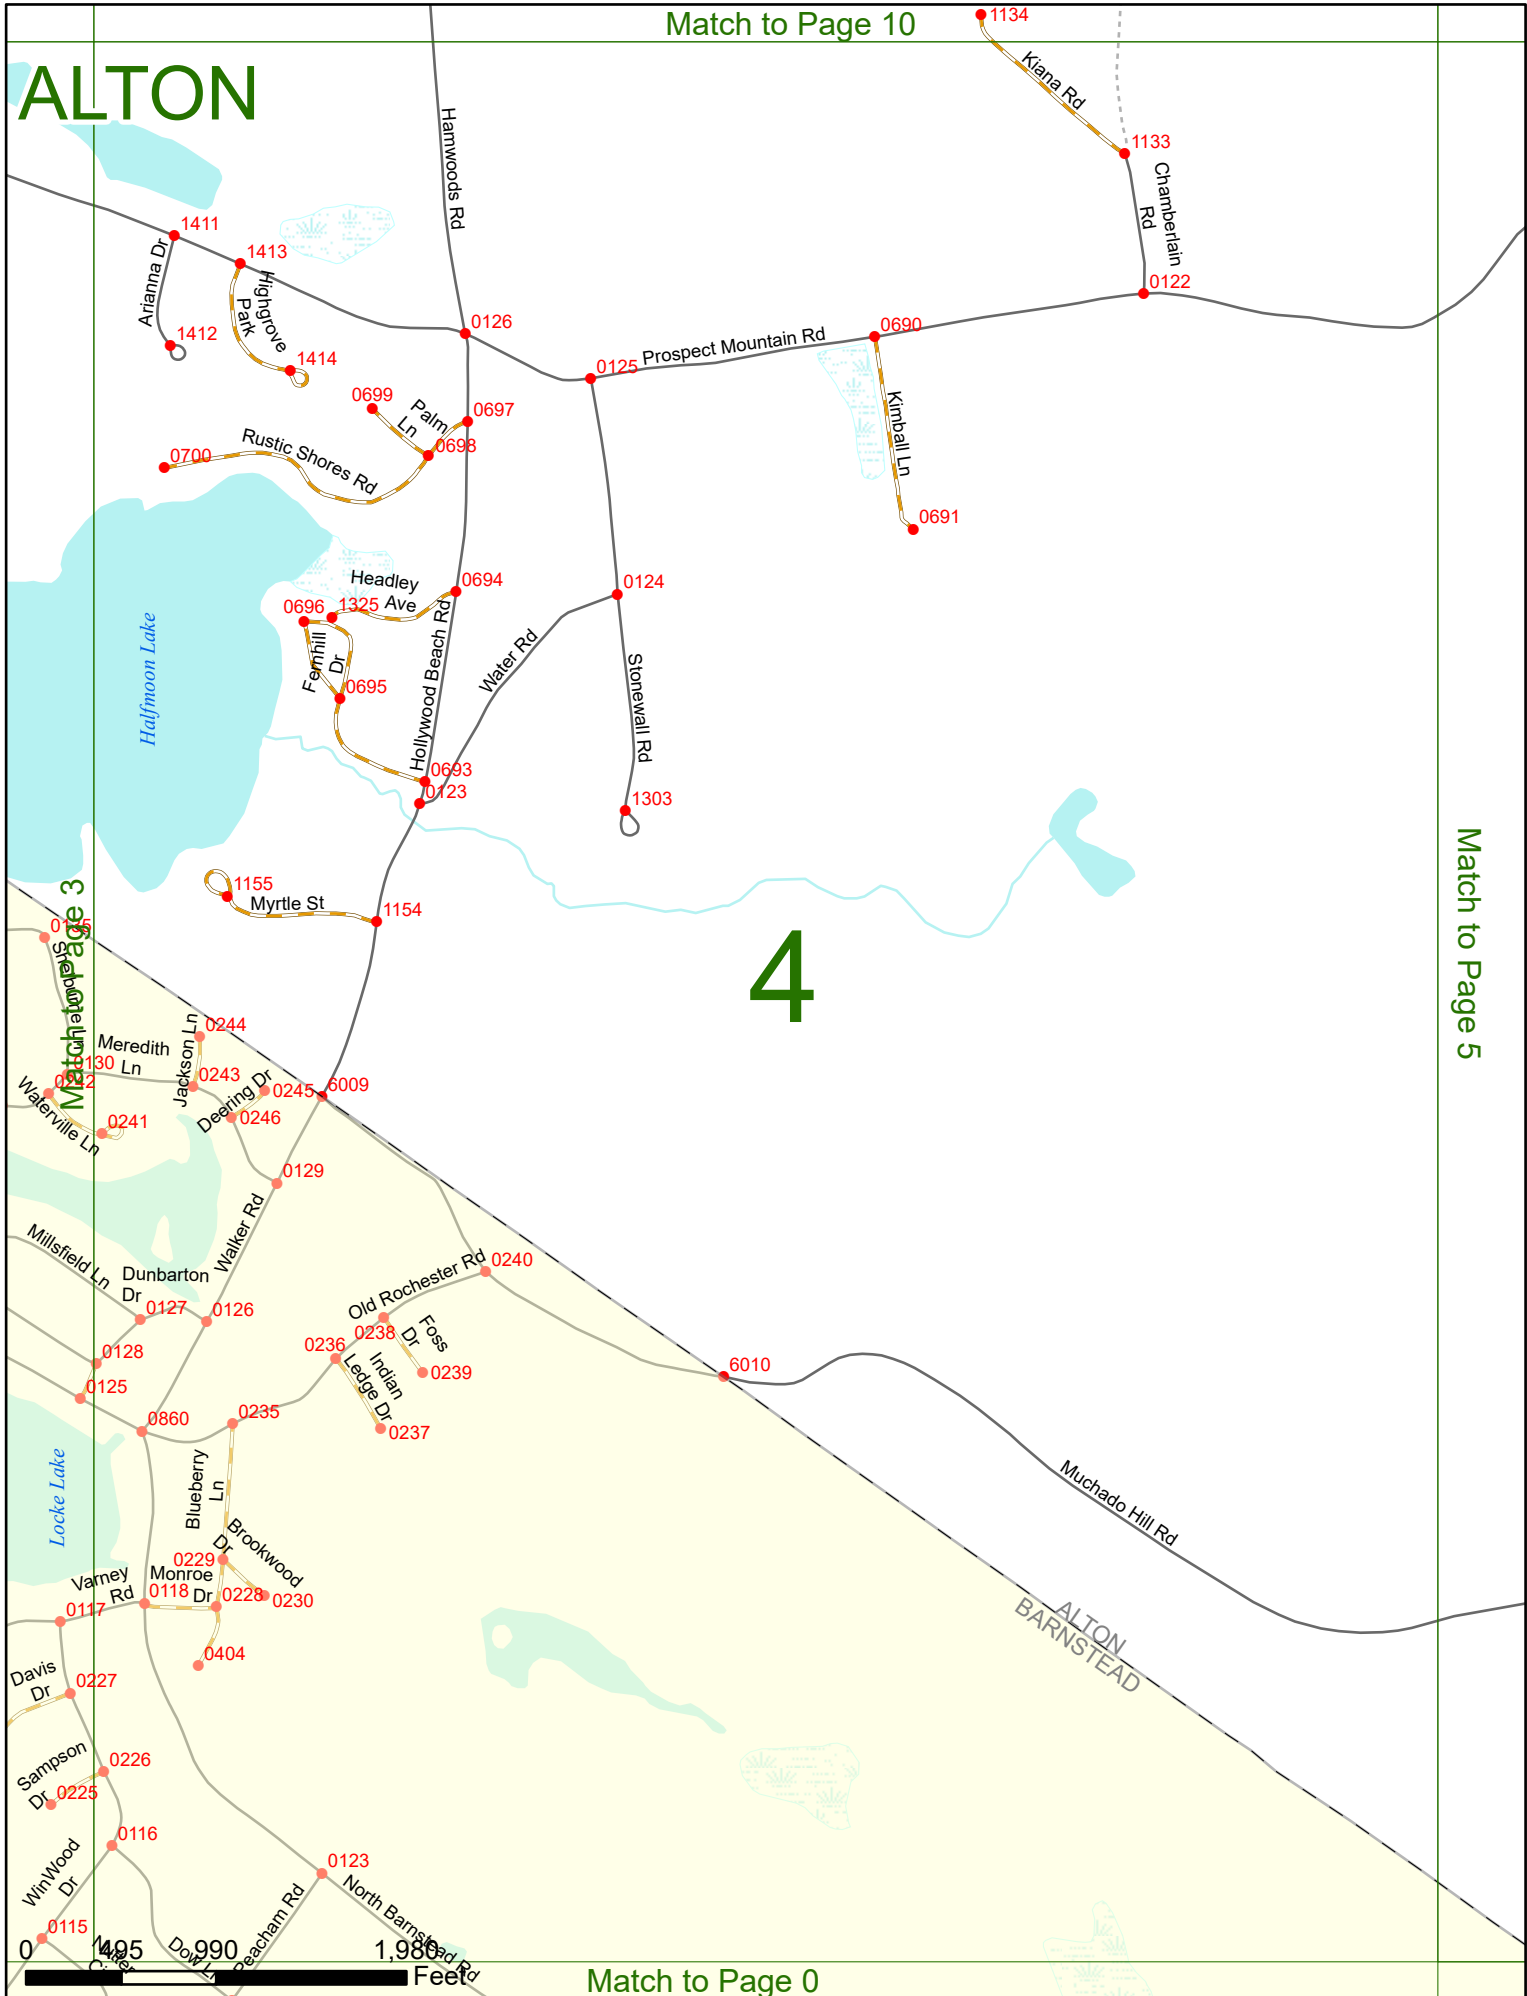

Match to Page 10

ALTON

Match to Page 5

4

Match to Page 3

Match to Page 0