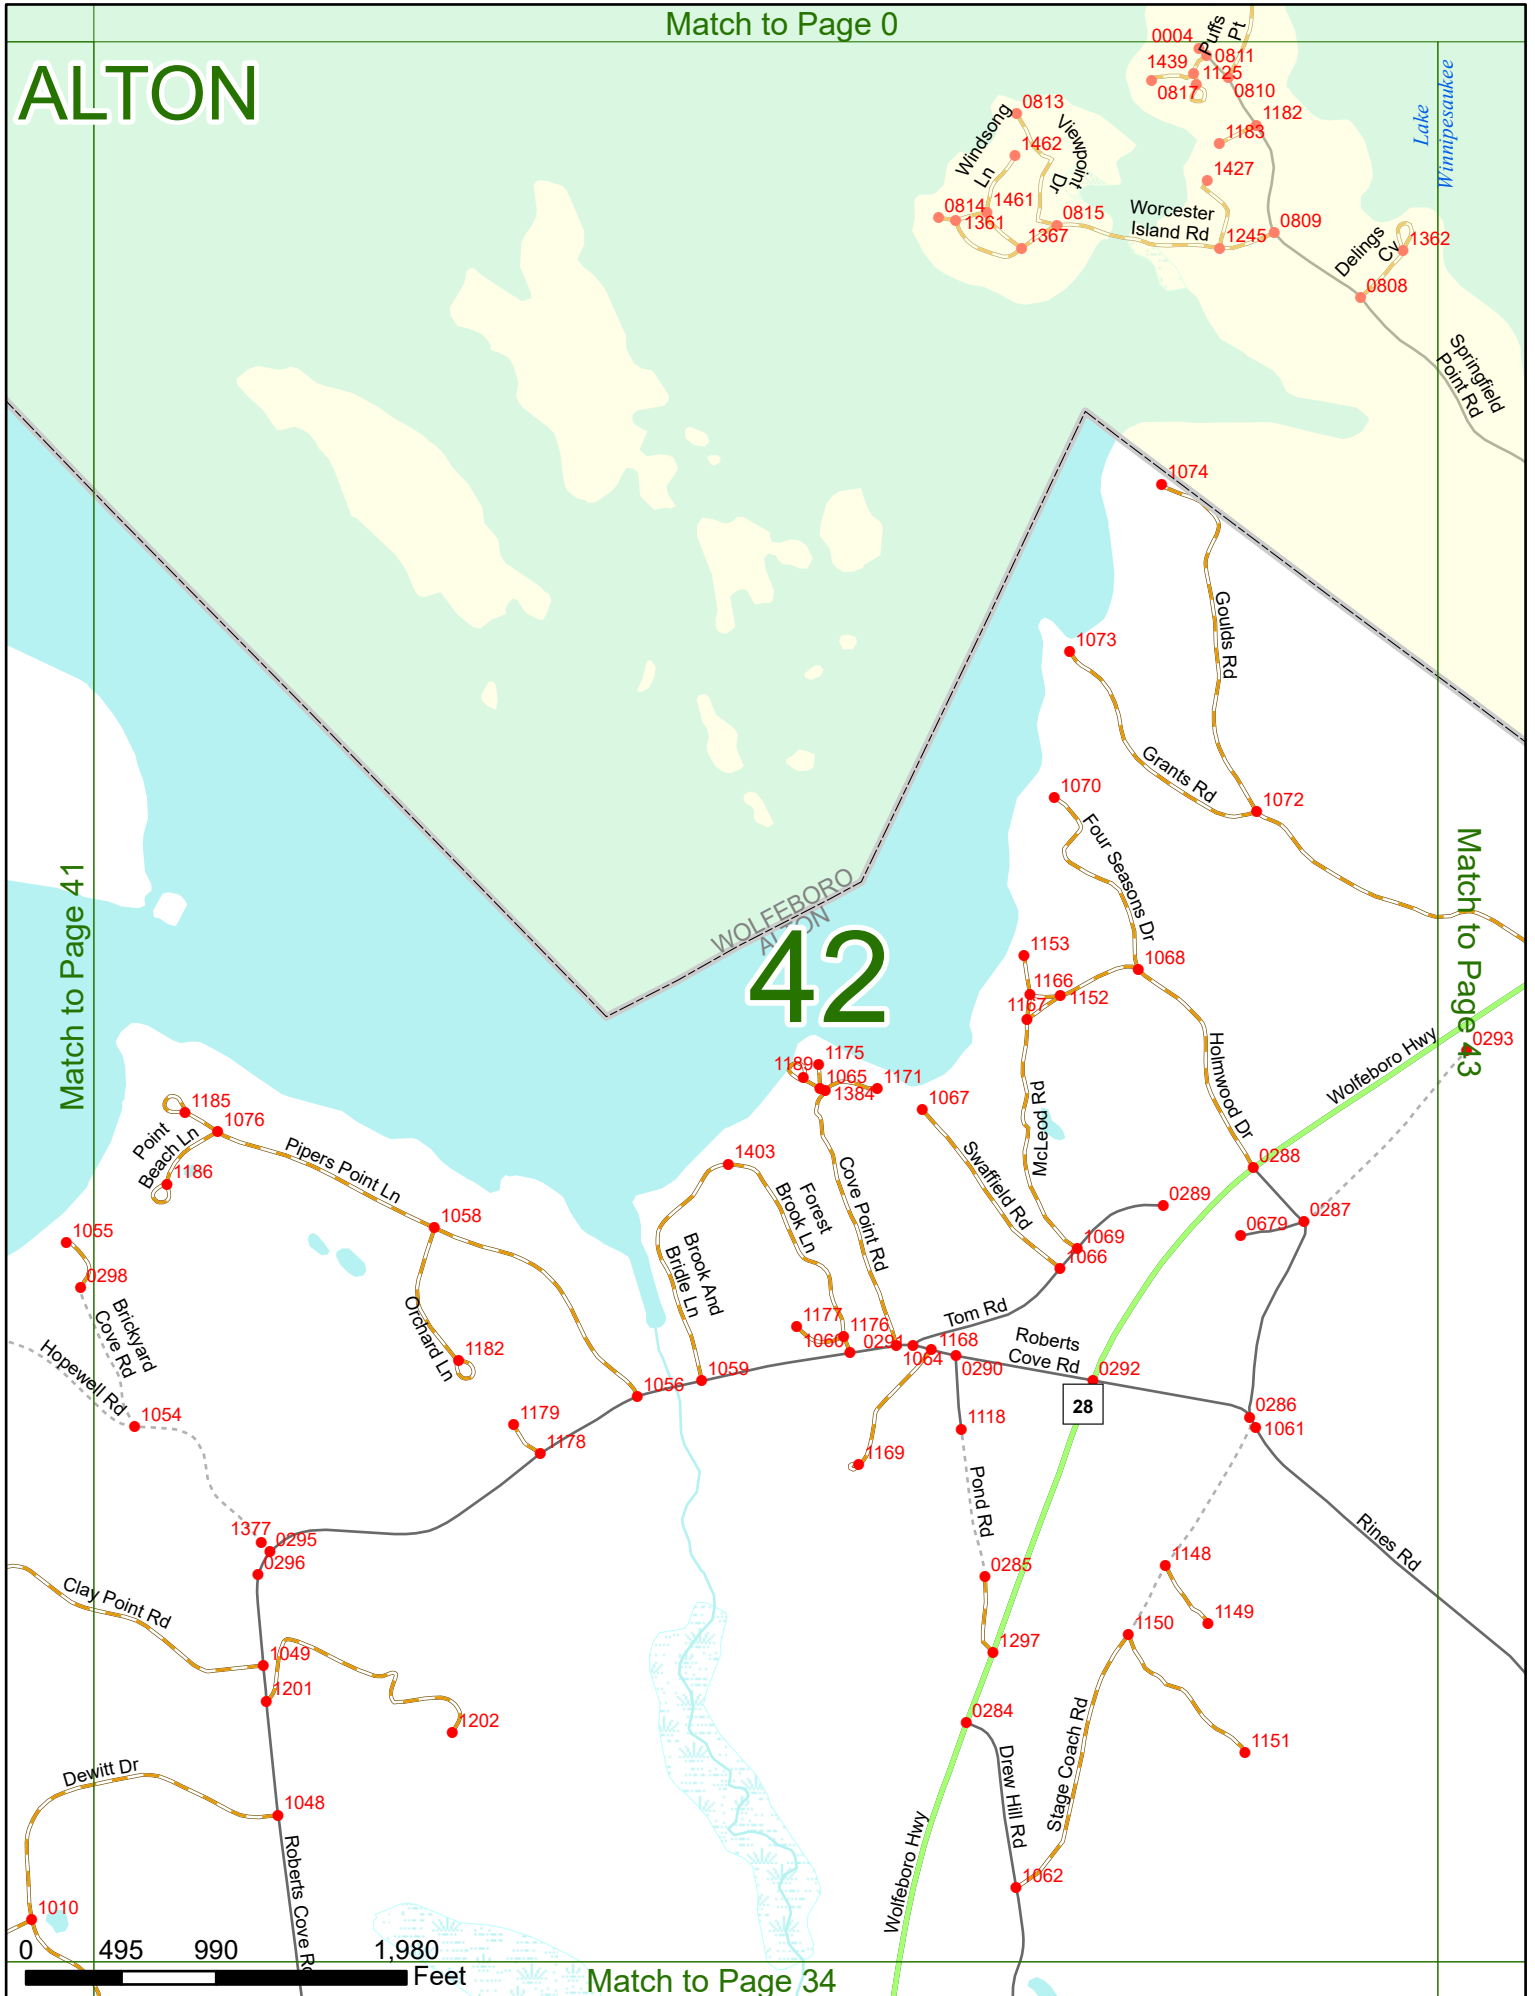

Match to Page 42

WOLFEBORO
ALTON

ALTON

Match to Page 41

Match to Page 43

42

0 495 990 1,980 Feet

Match to Page 34