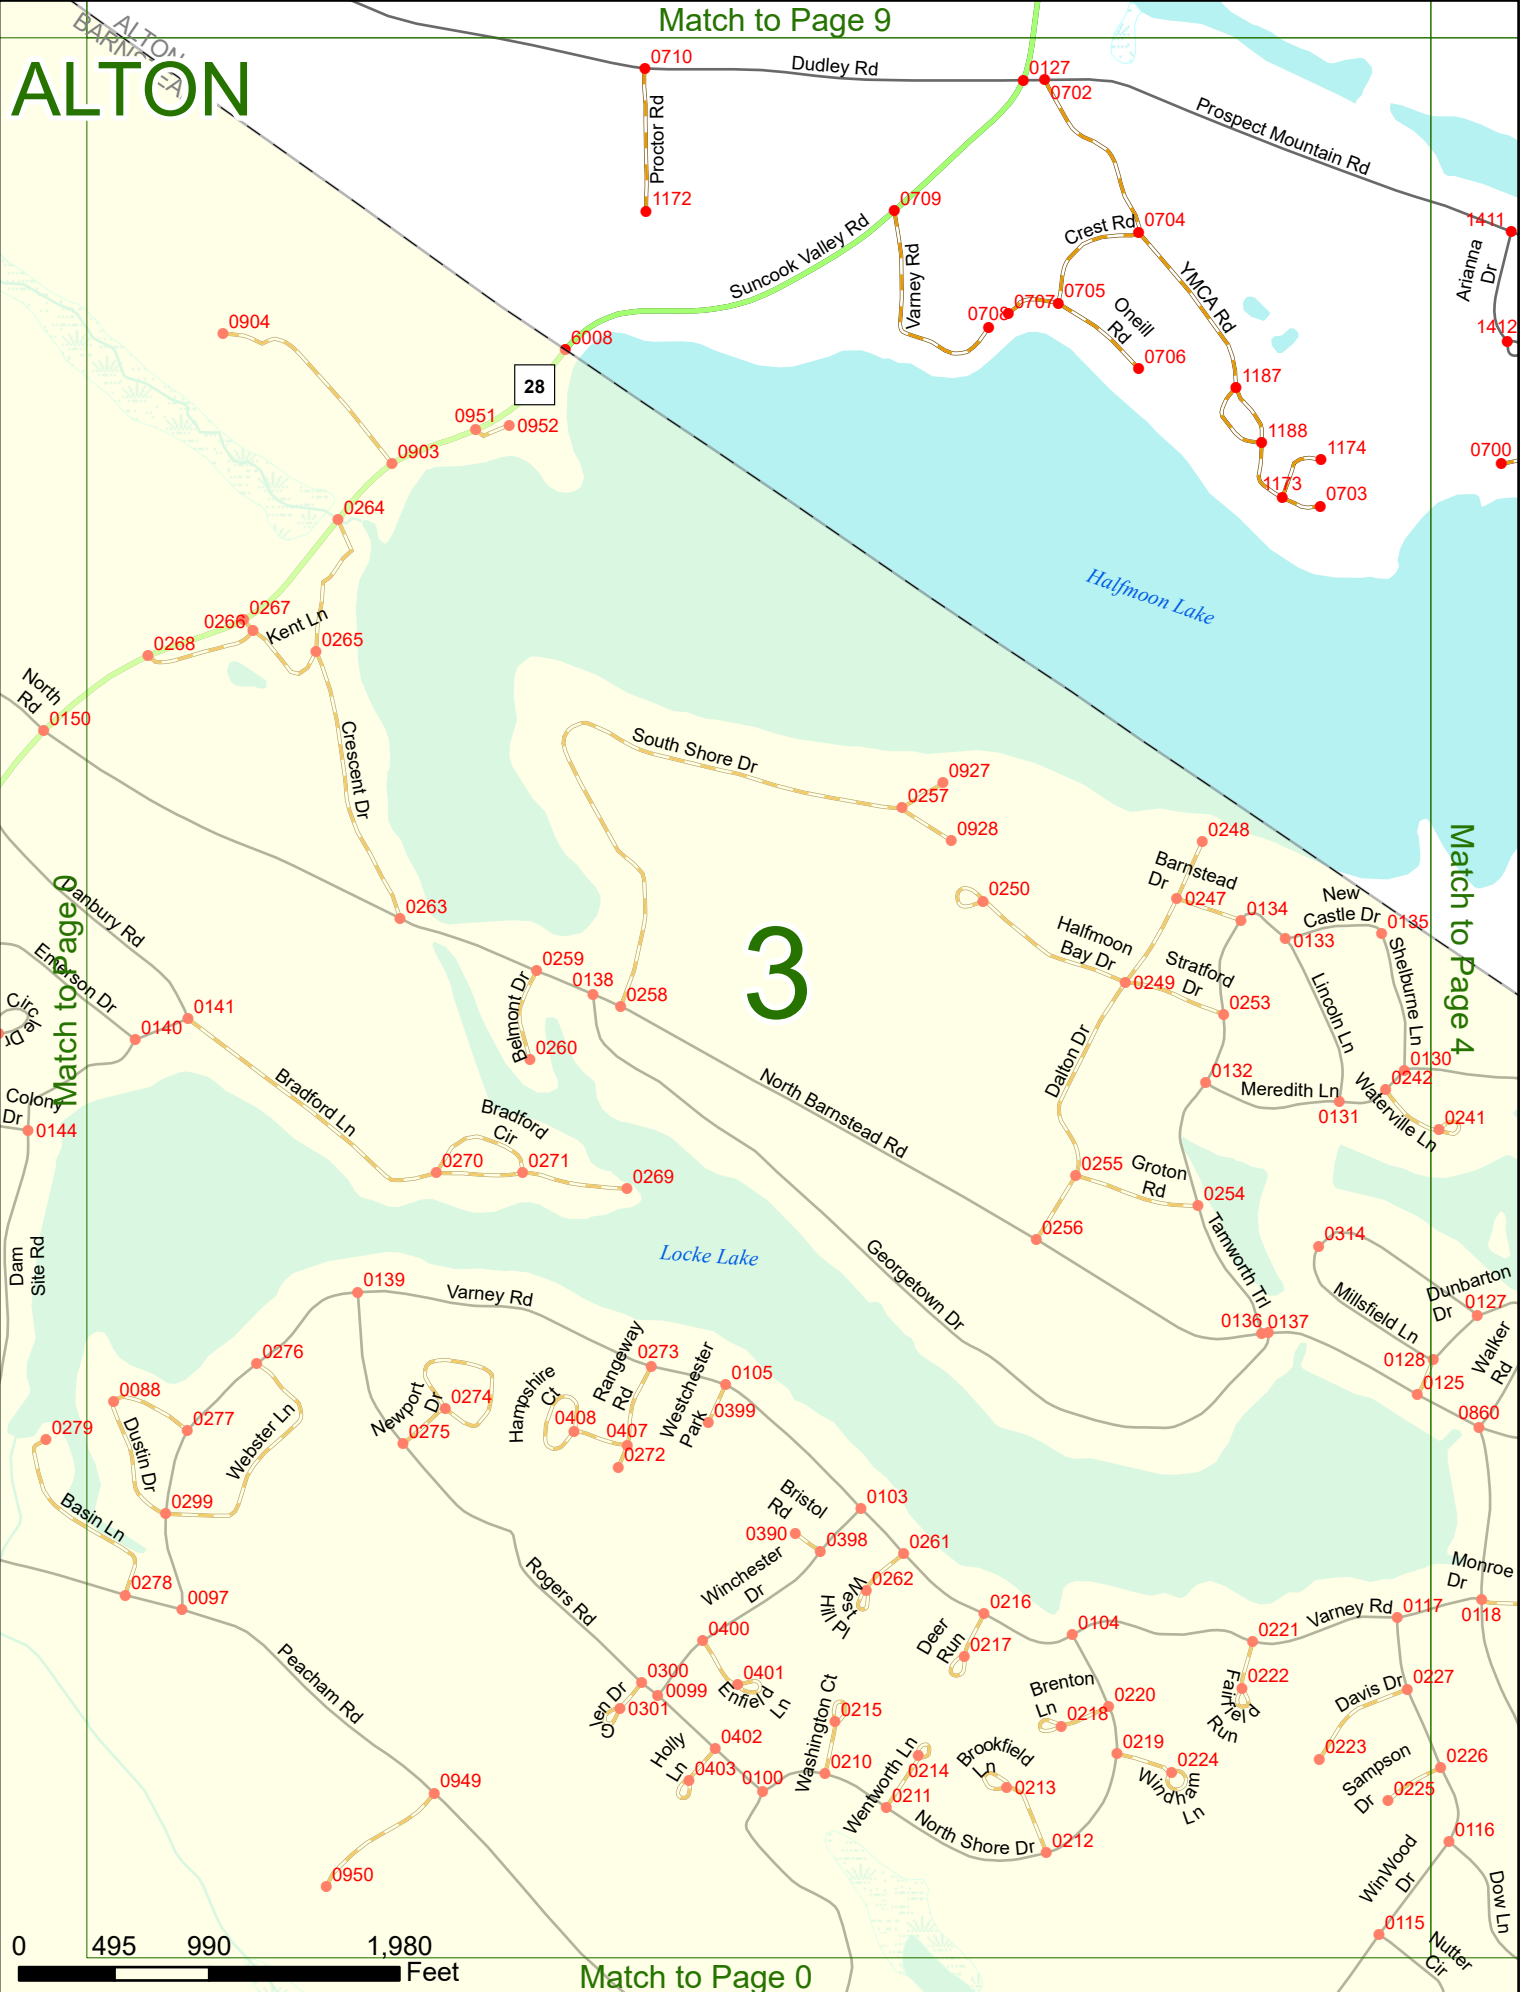

ALTON

Match to Page 9

Match to Page 4

3

0 495 990 1,980 Feet

Match to Page 0