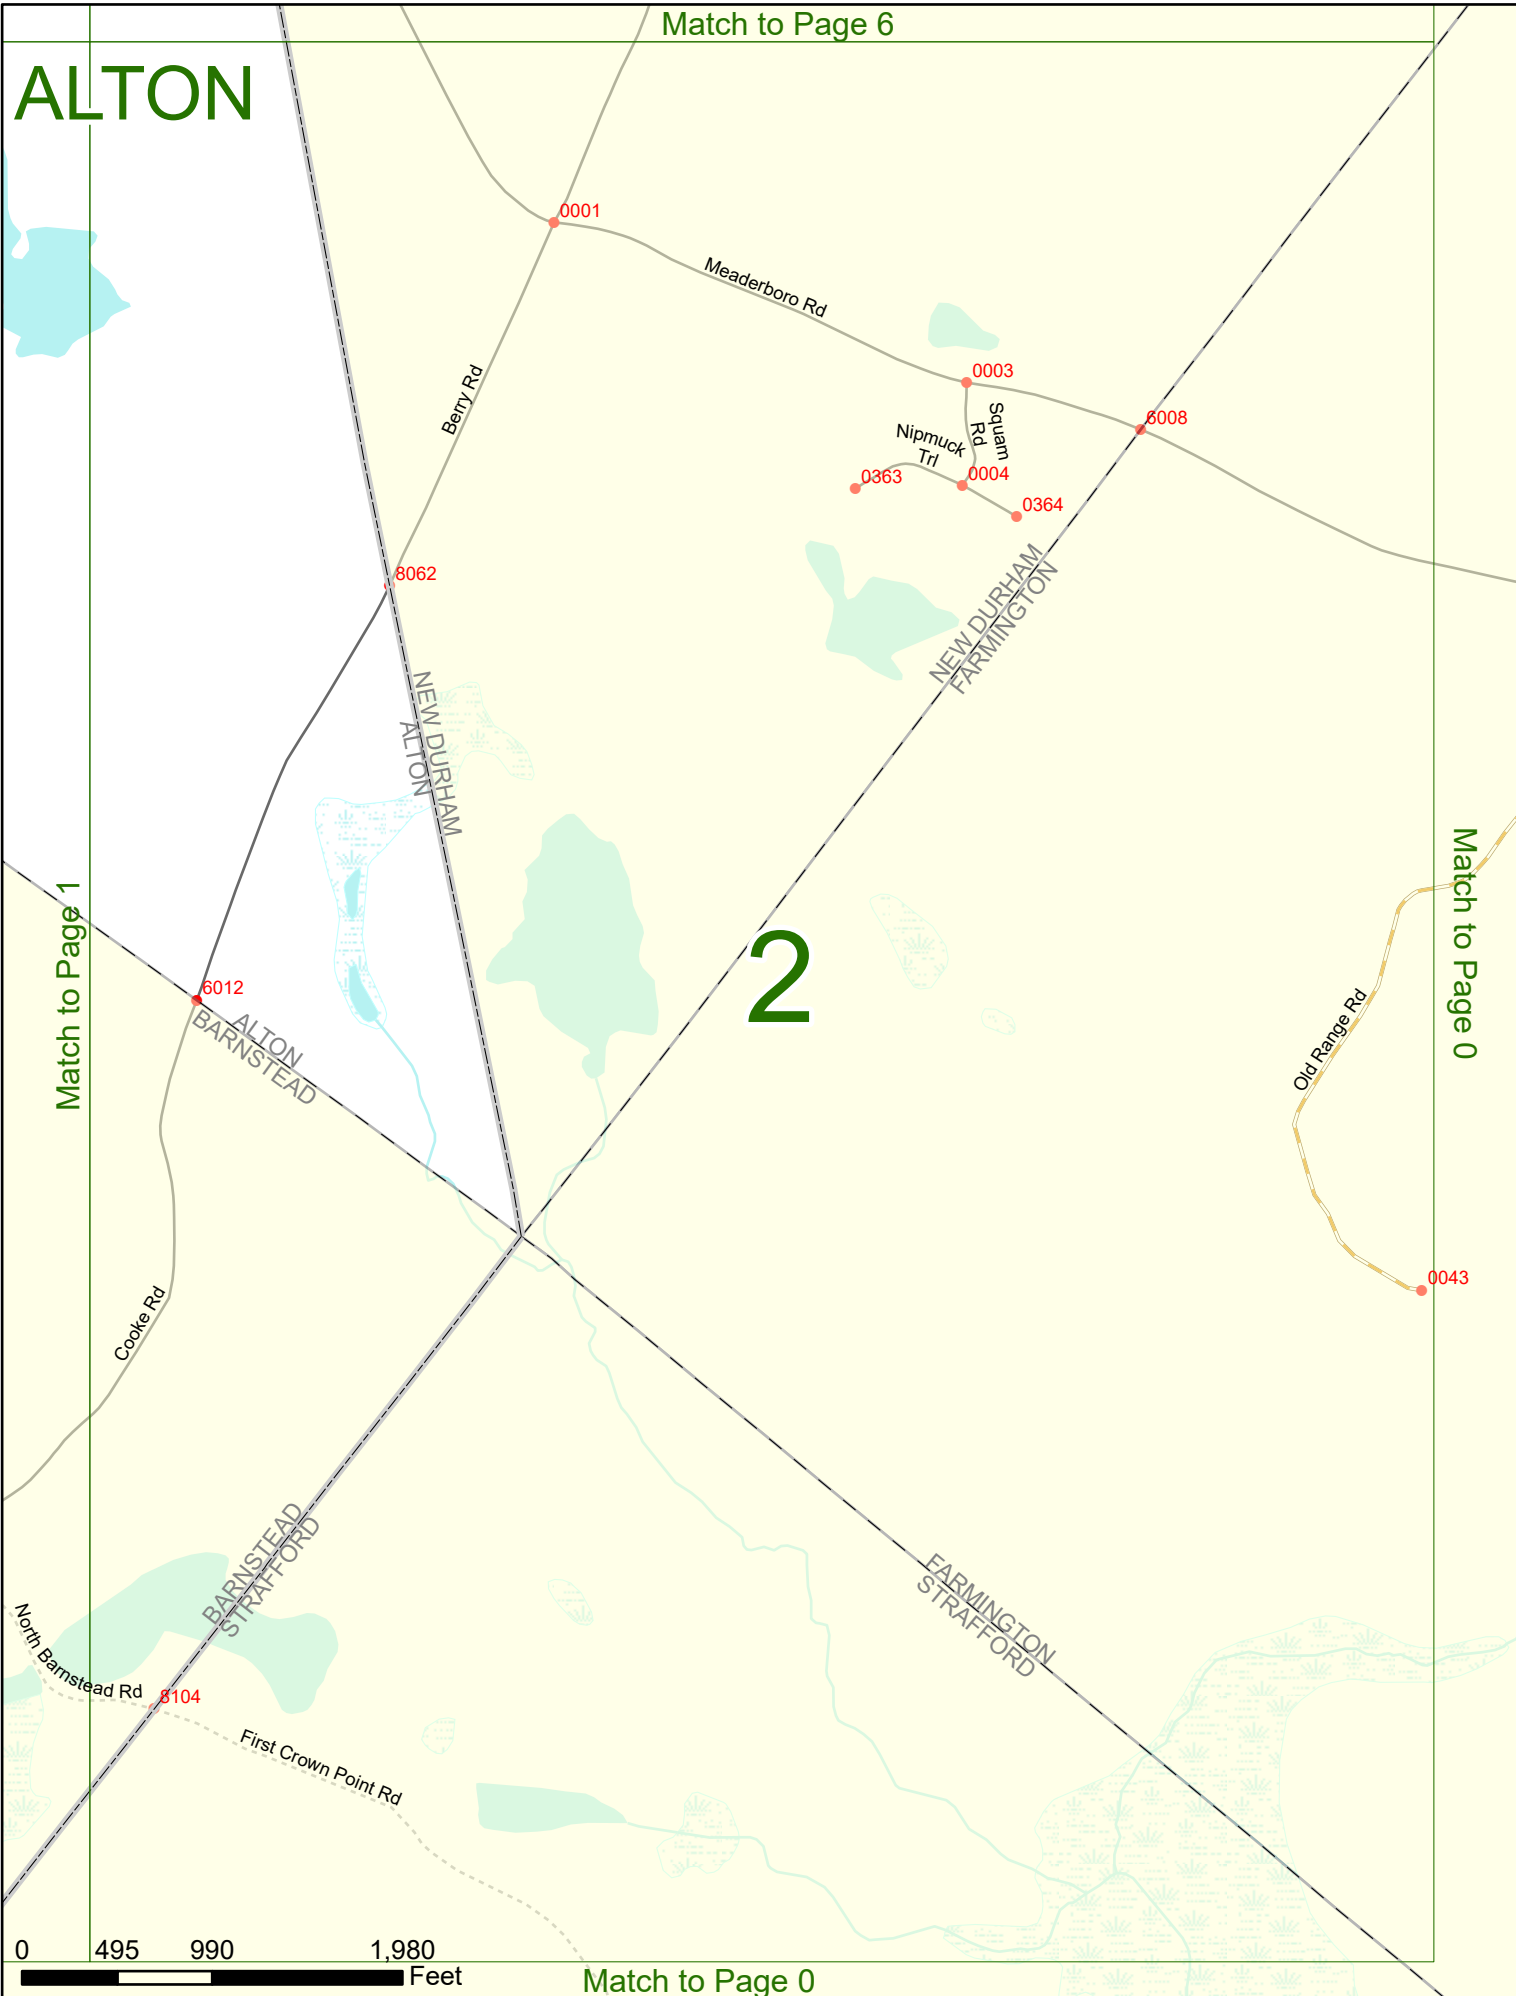

Match to Page 6

ALTON

2

Match to Page 1

Match to Page 0

Match to Page 0