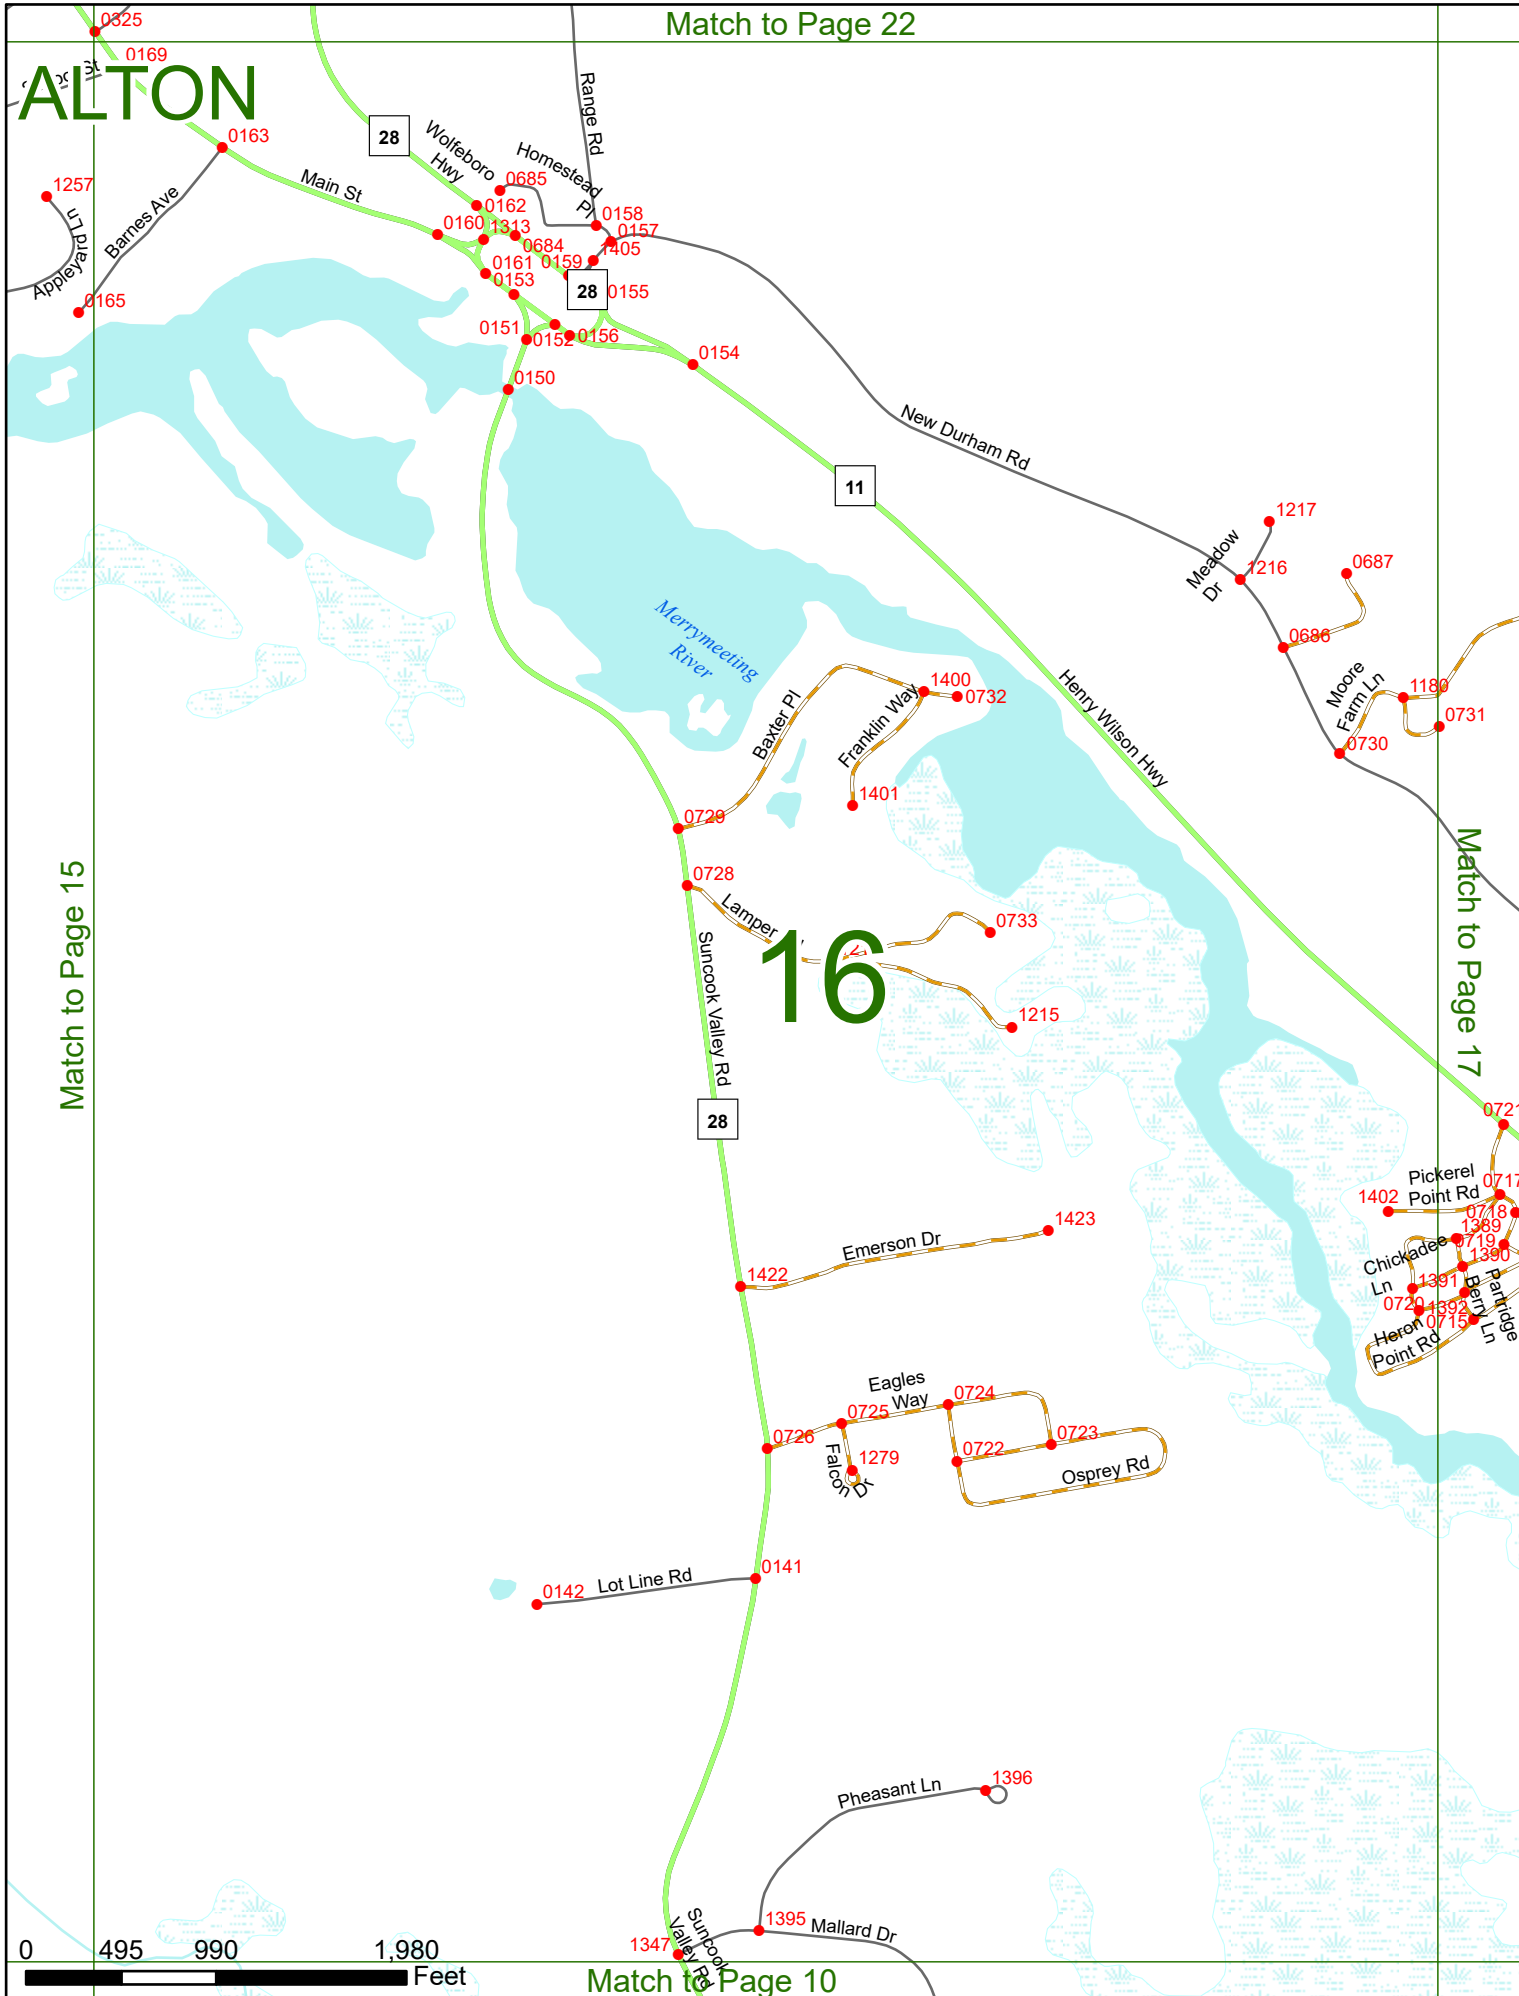

Match to Page 22

ALTON

Match to Page 15

Match to Page 17

16

Match to Page 10