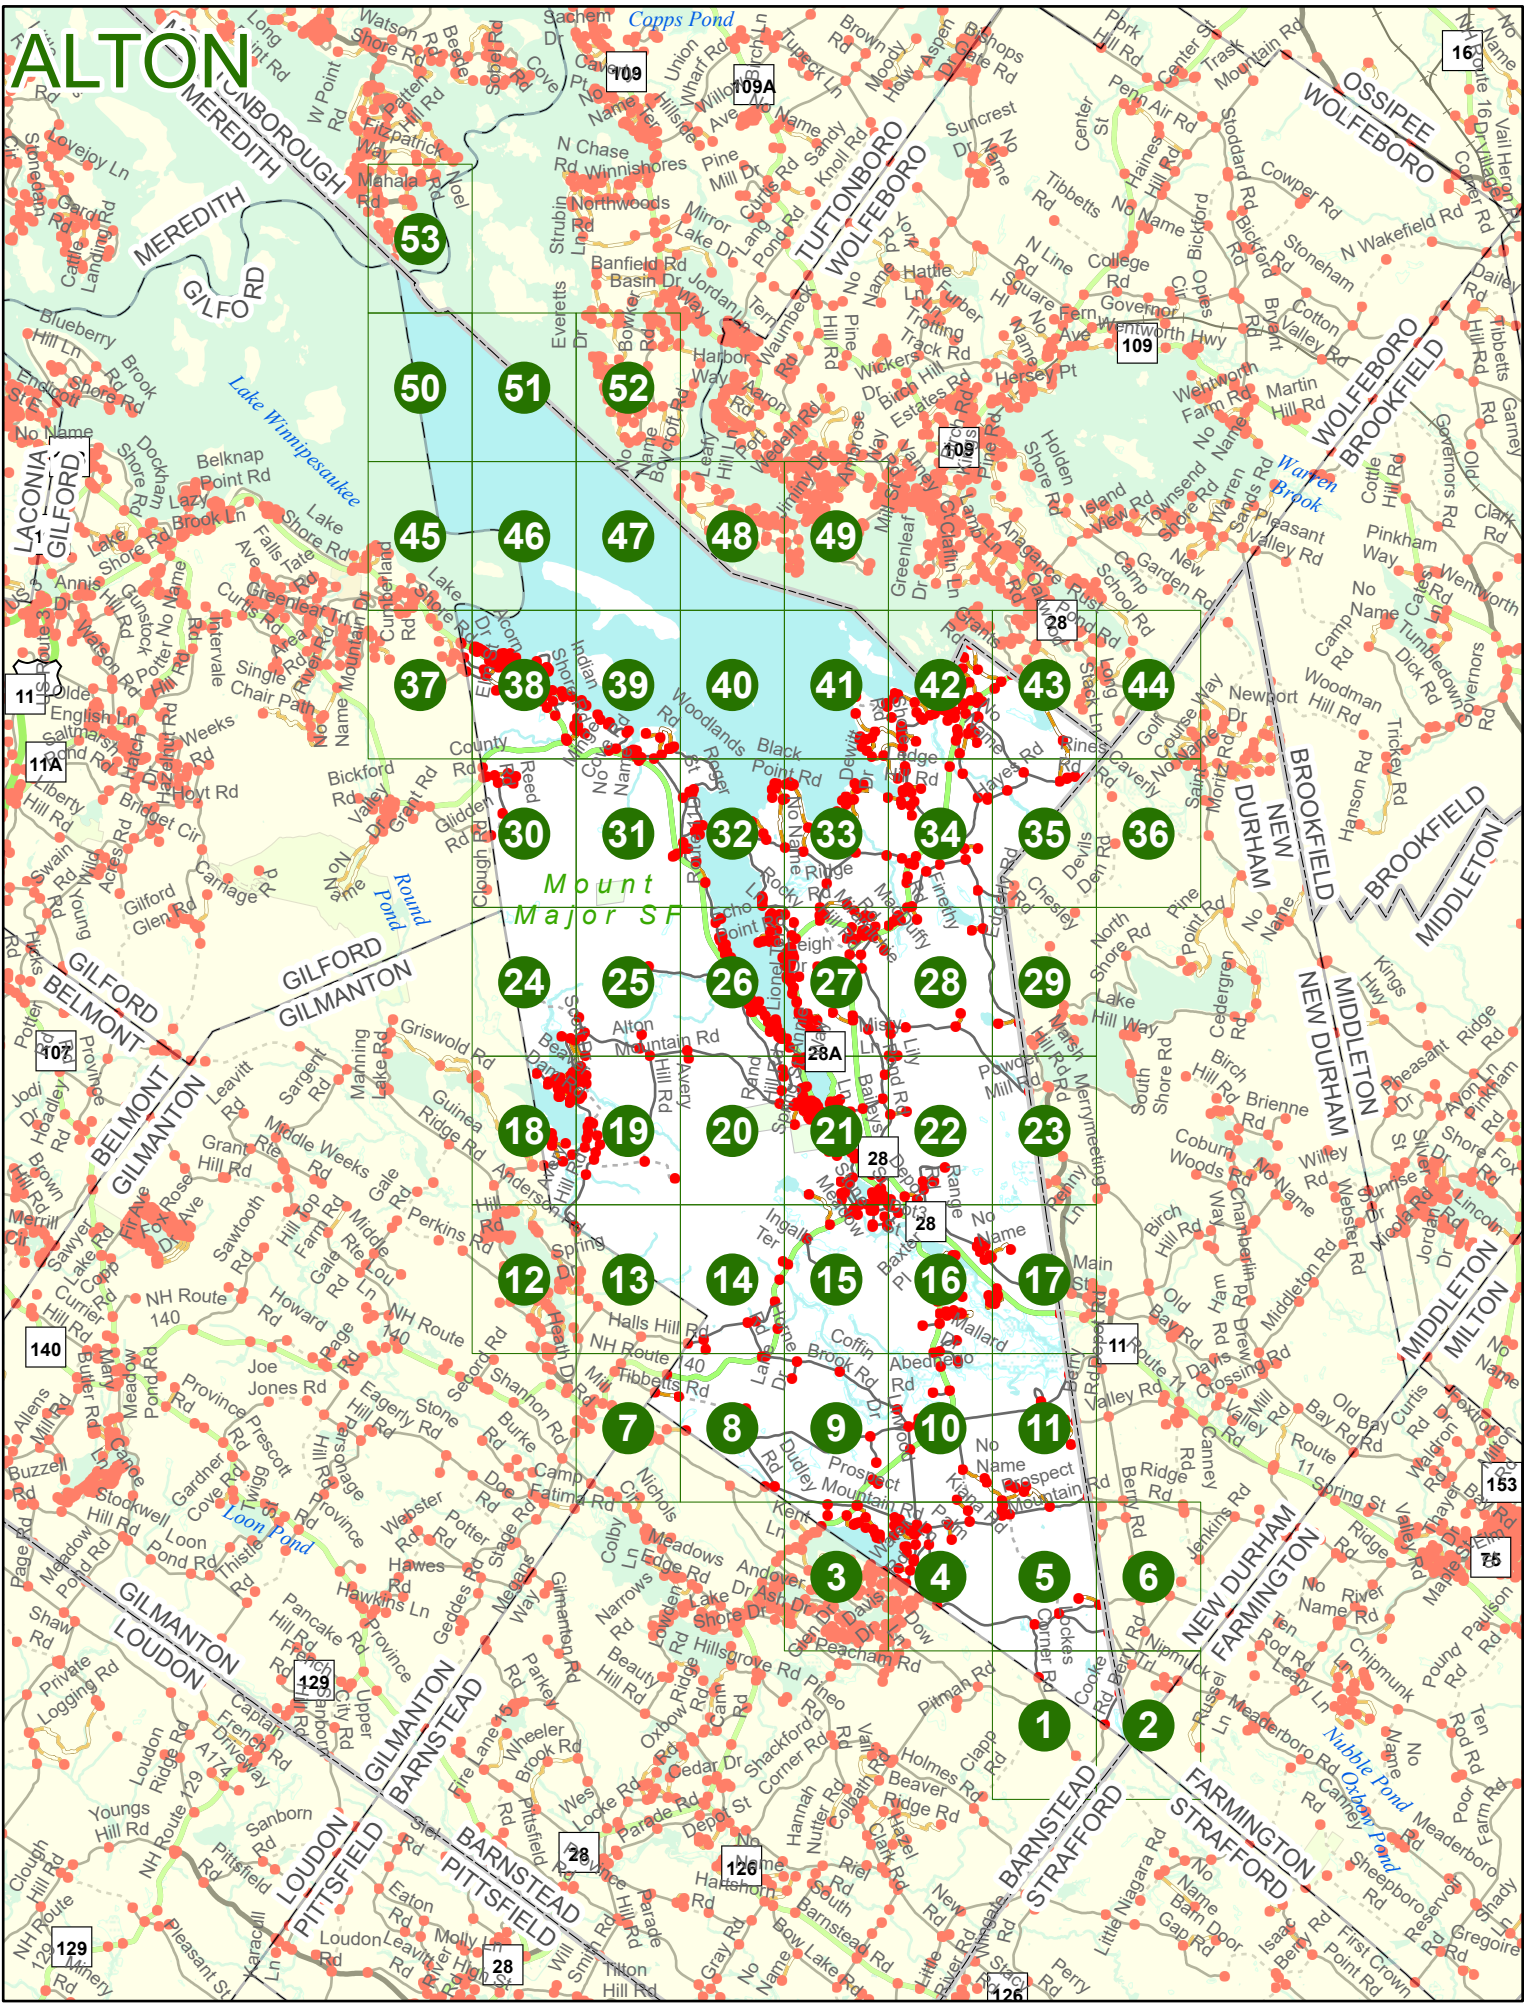

New Hampshire
DOT
 Department of Transportation

Maps and data sets are not guaranteed to be free from errors and omissions. Data is in a constant state of update and correction by various groups and agencies. Information displayed on this map is the best available at the time of publication.

2023 Nodal Reference Bookmap

LEGEND

NHDOT will accept crash locations based on the State of NH Uniform Police Traffic Accident Report.

Crash occurred on:

Option 1 Street Address
 123 Main Street

Option 2 Route No and/or Distance from NESW Intesecting Road, Bridge,
 Street name Intersecting Street Town/County line
 Main Street 500 E Oak Street

Option 3 First Node Distance from First Node Second Node
 515 212 632

Option 4 Route No and/or Mile Marker on Interstate Only NESW Mile (Marker)
 Street name
 189S 700 feet S 36.8

Option 3 – Example

Street Name Loudon Road
First Node 803
Distance from First Node 318 Ft
Second Node 813