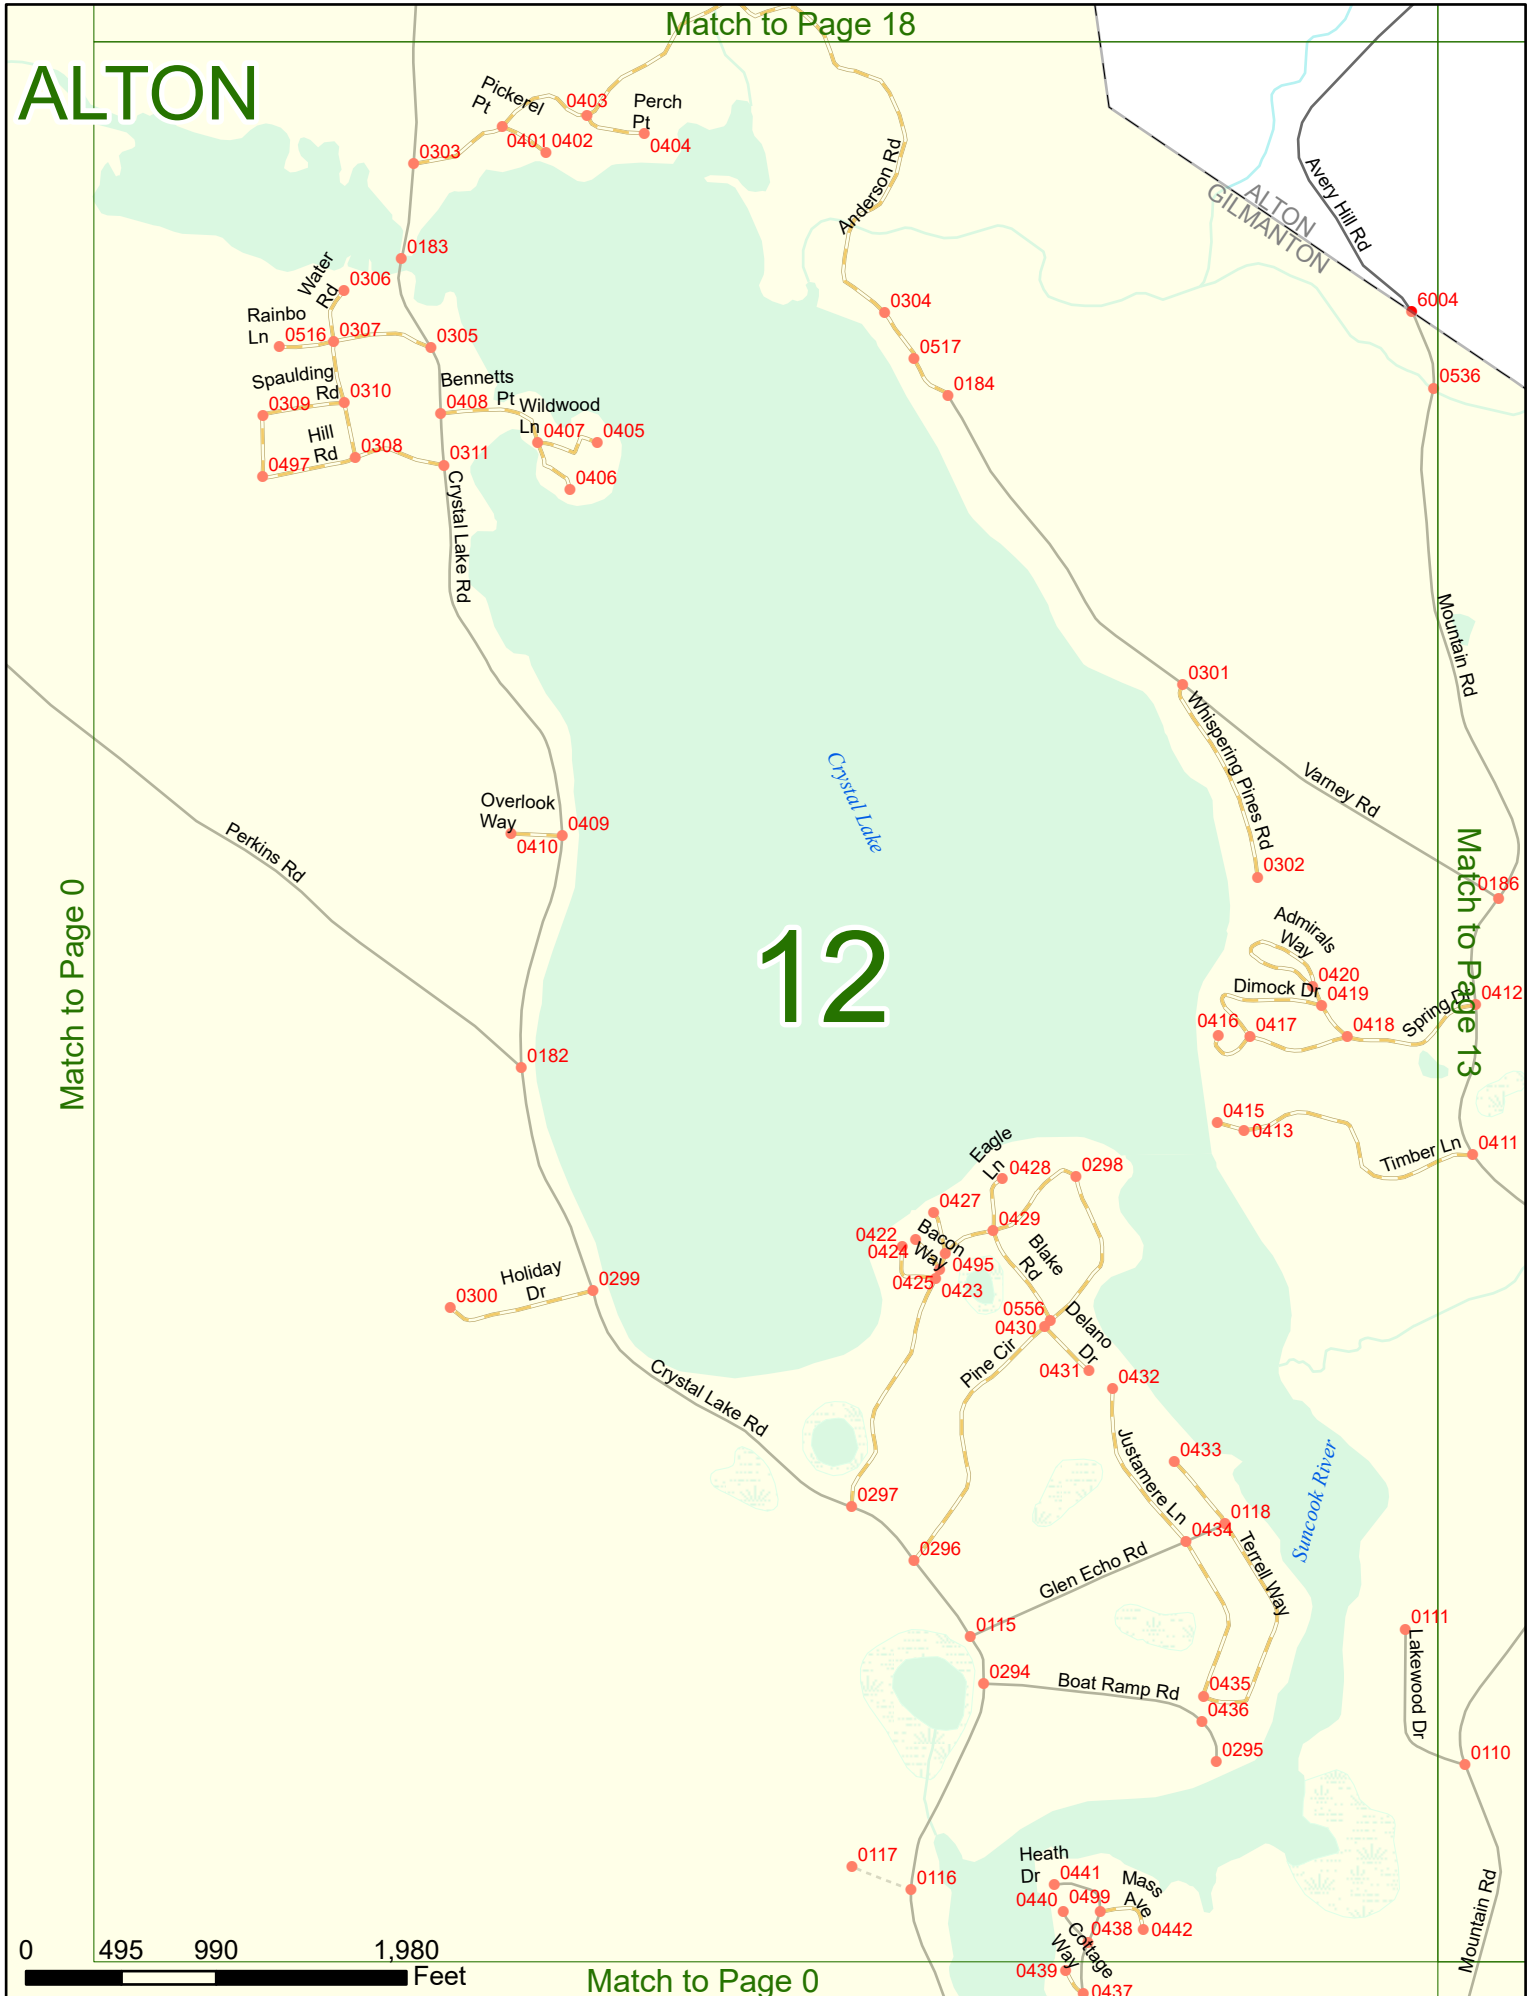

ALTON

Match to Page 18

12

Match to Page 0

Match to Page 13

0 495 990 1,980 Feet

Match to Page 0