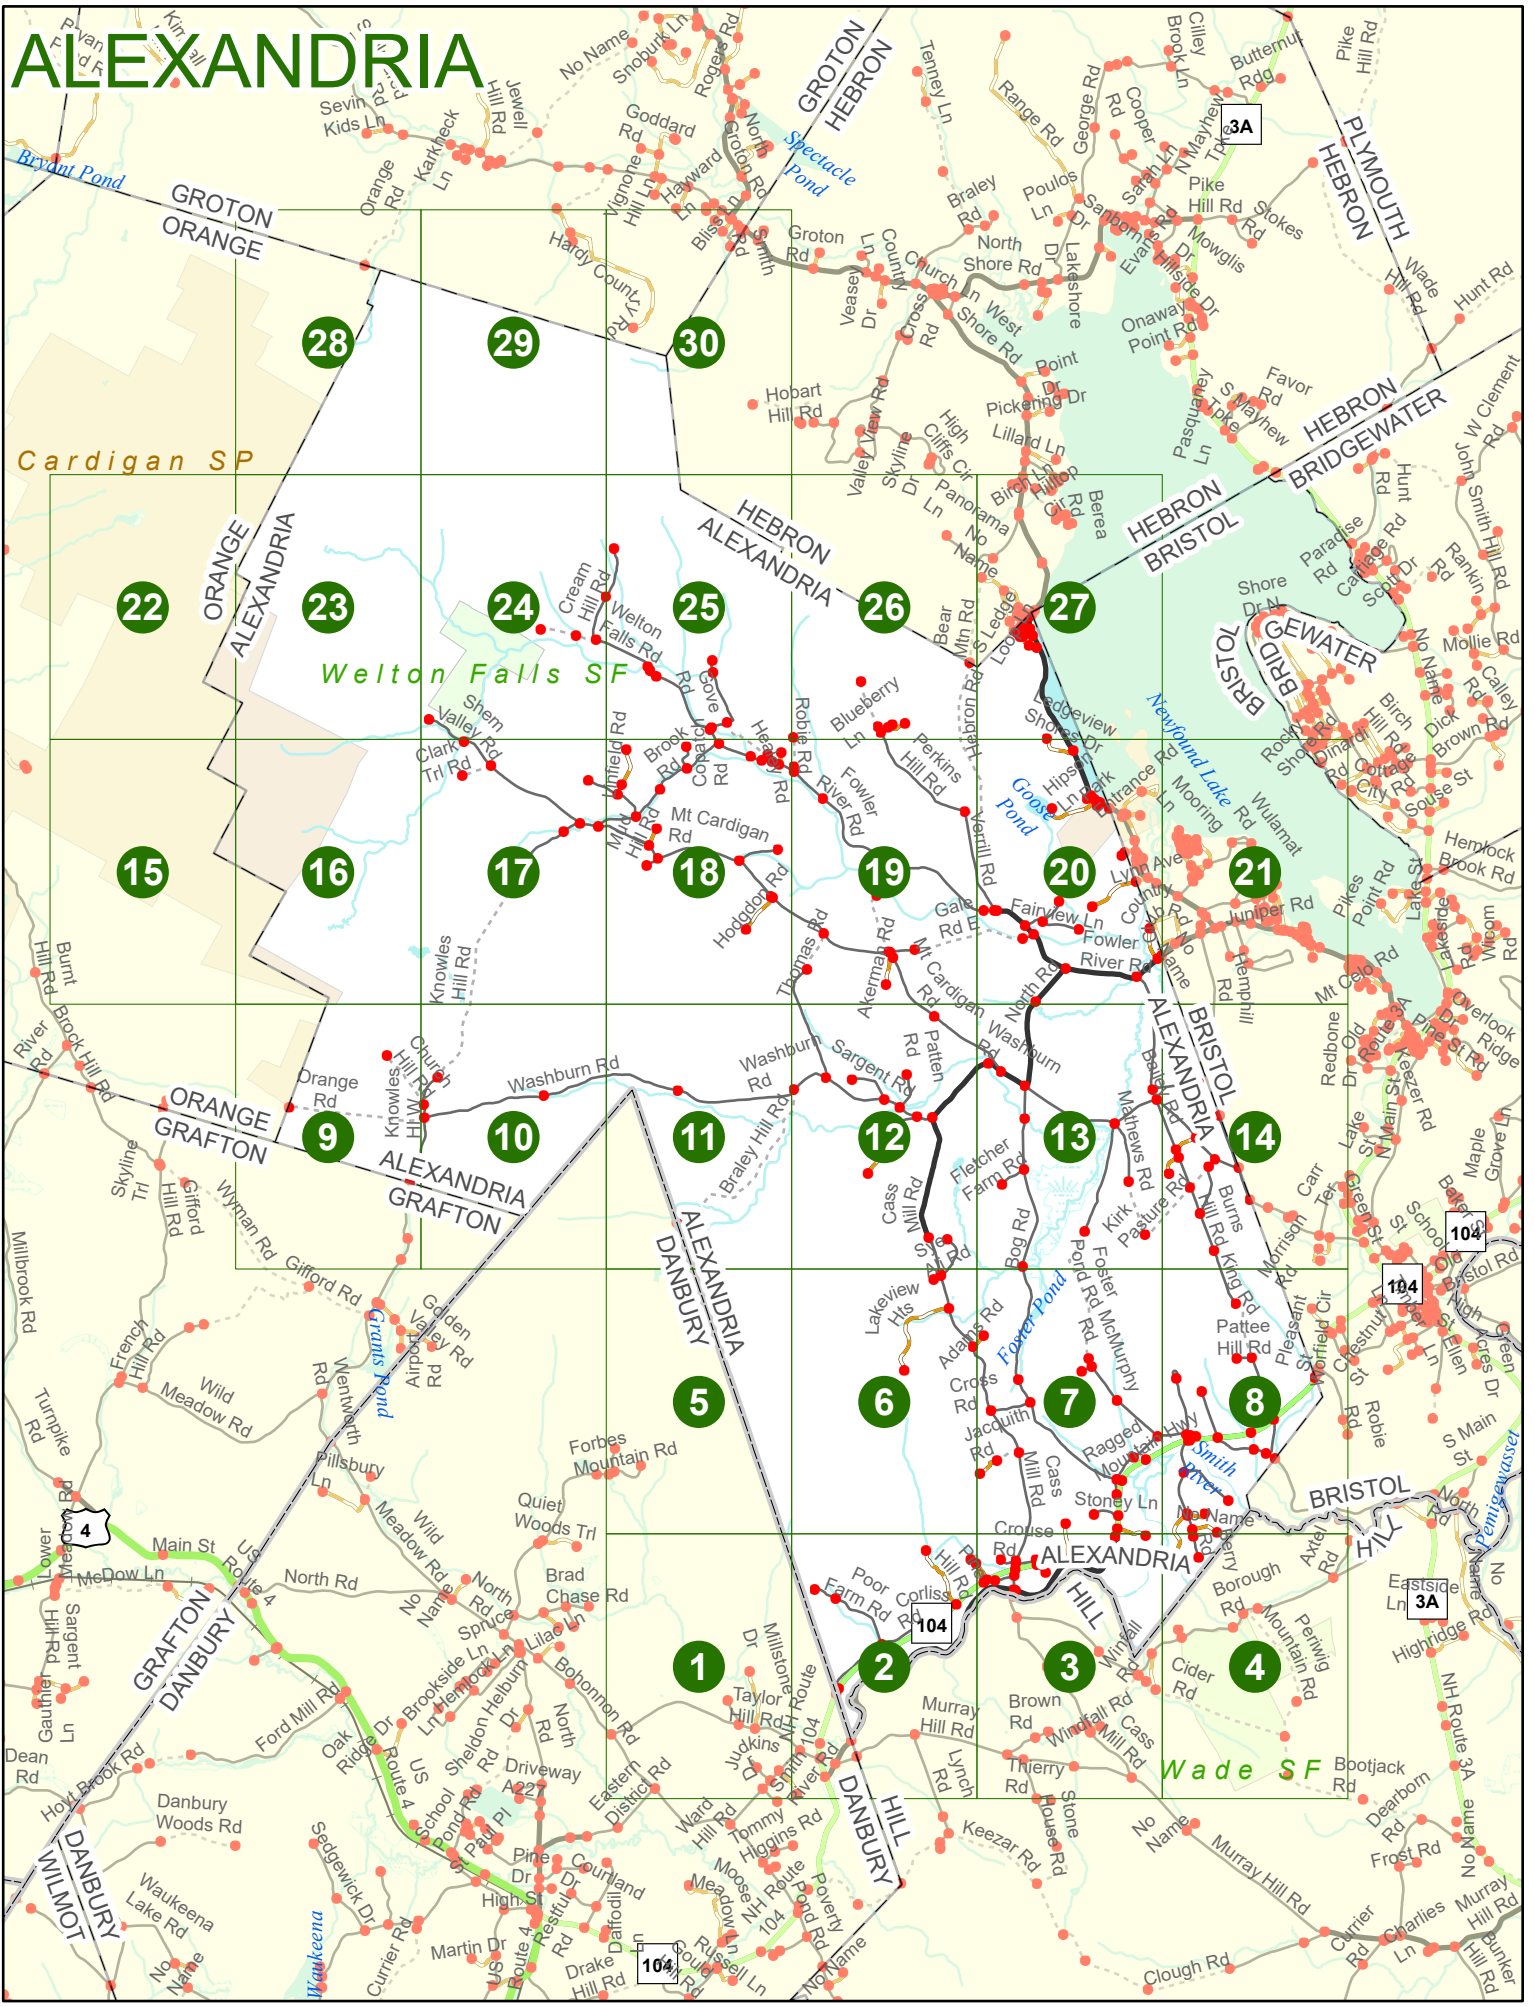

ALEXANDRIA