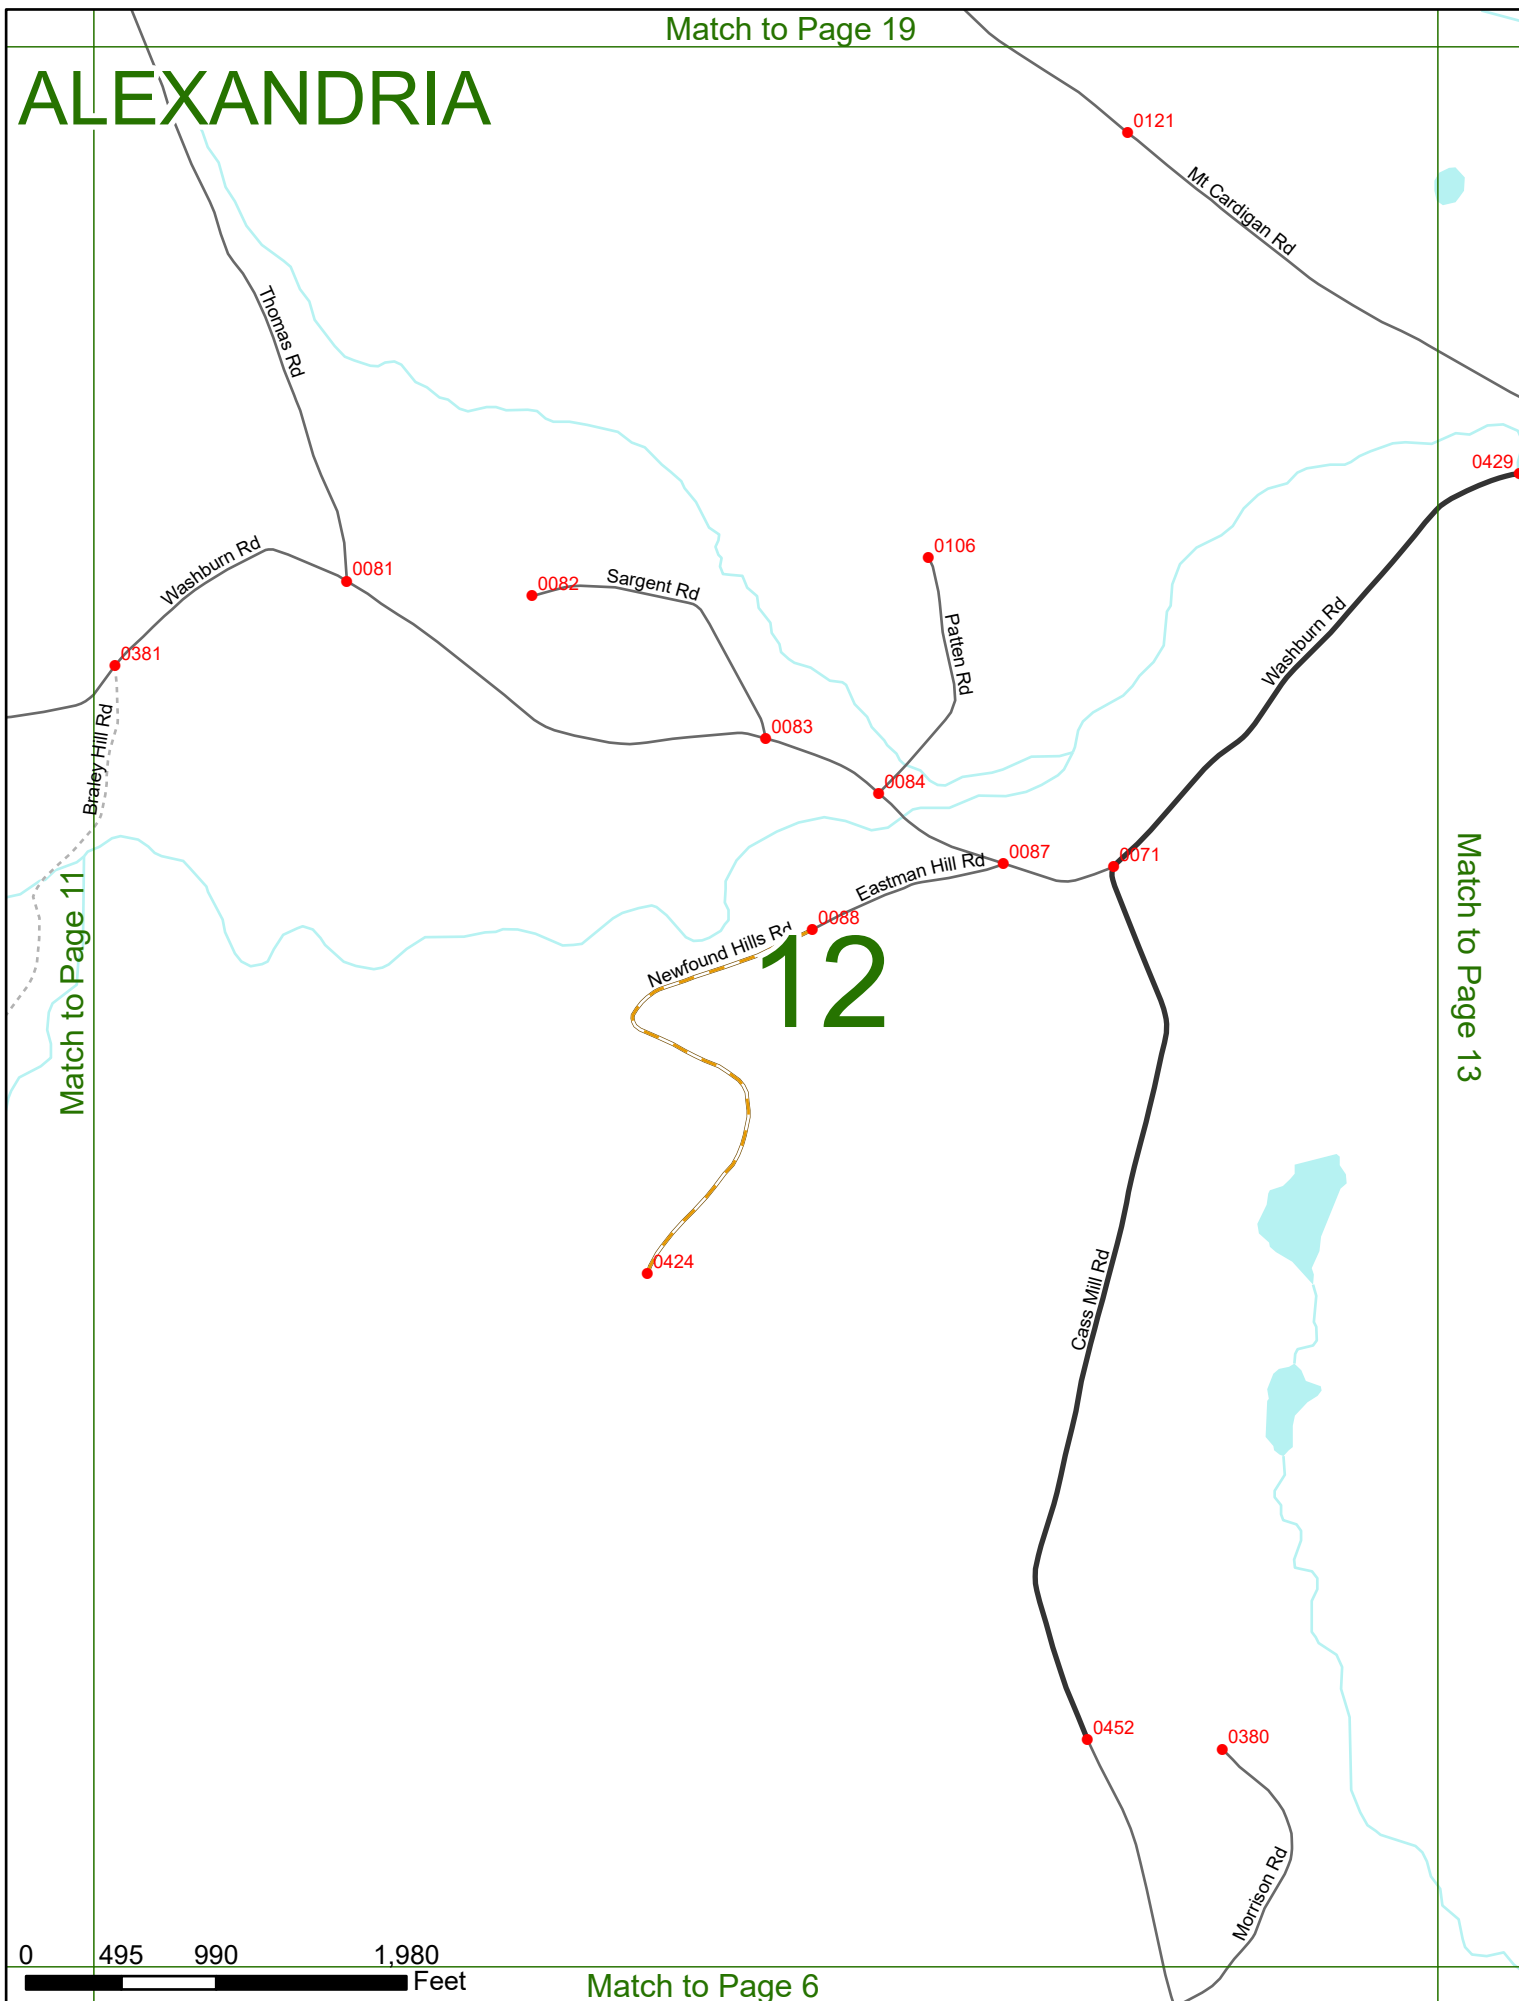

ALEXANDRIA

Match to Page 11

Match to Page 13

12

0 495 990 1,980 Feet

Match to Page 6