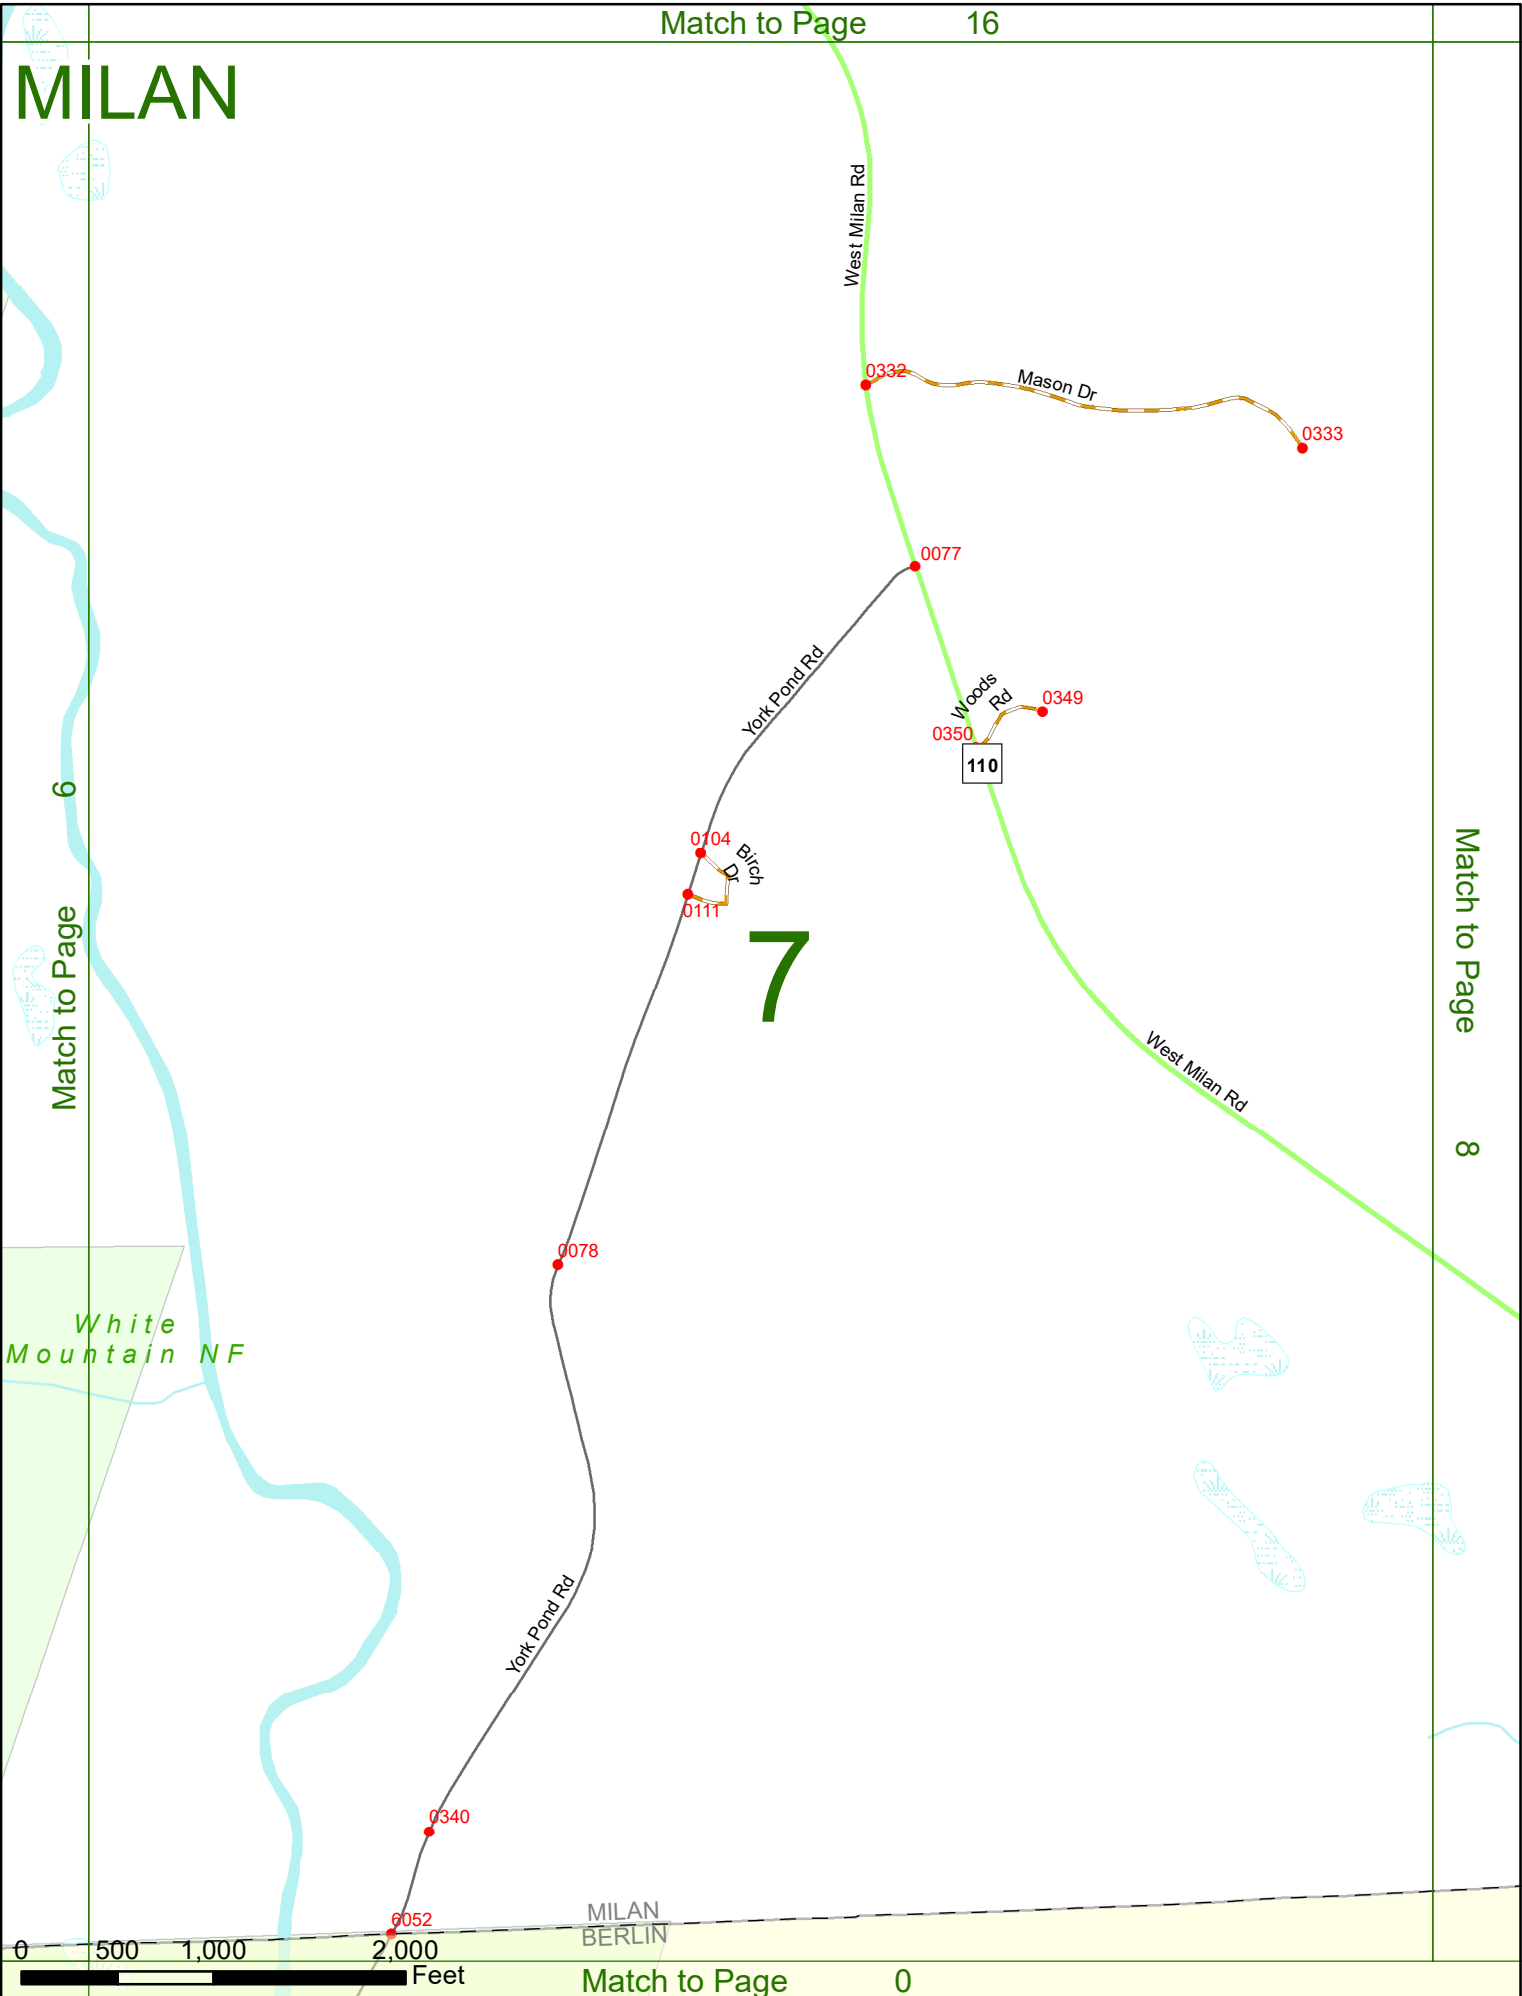

MILAN

6

Match to Page

7

Match to Page

8

White Mountain NF

MILAN
BERLIN