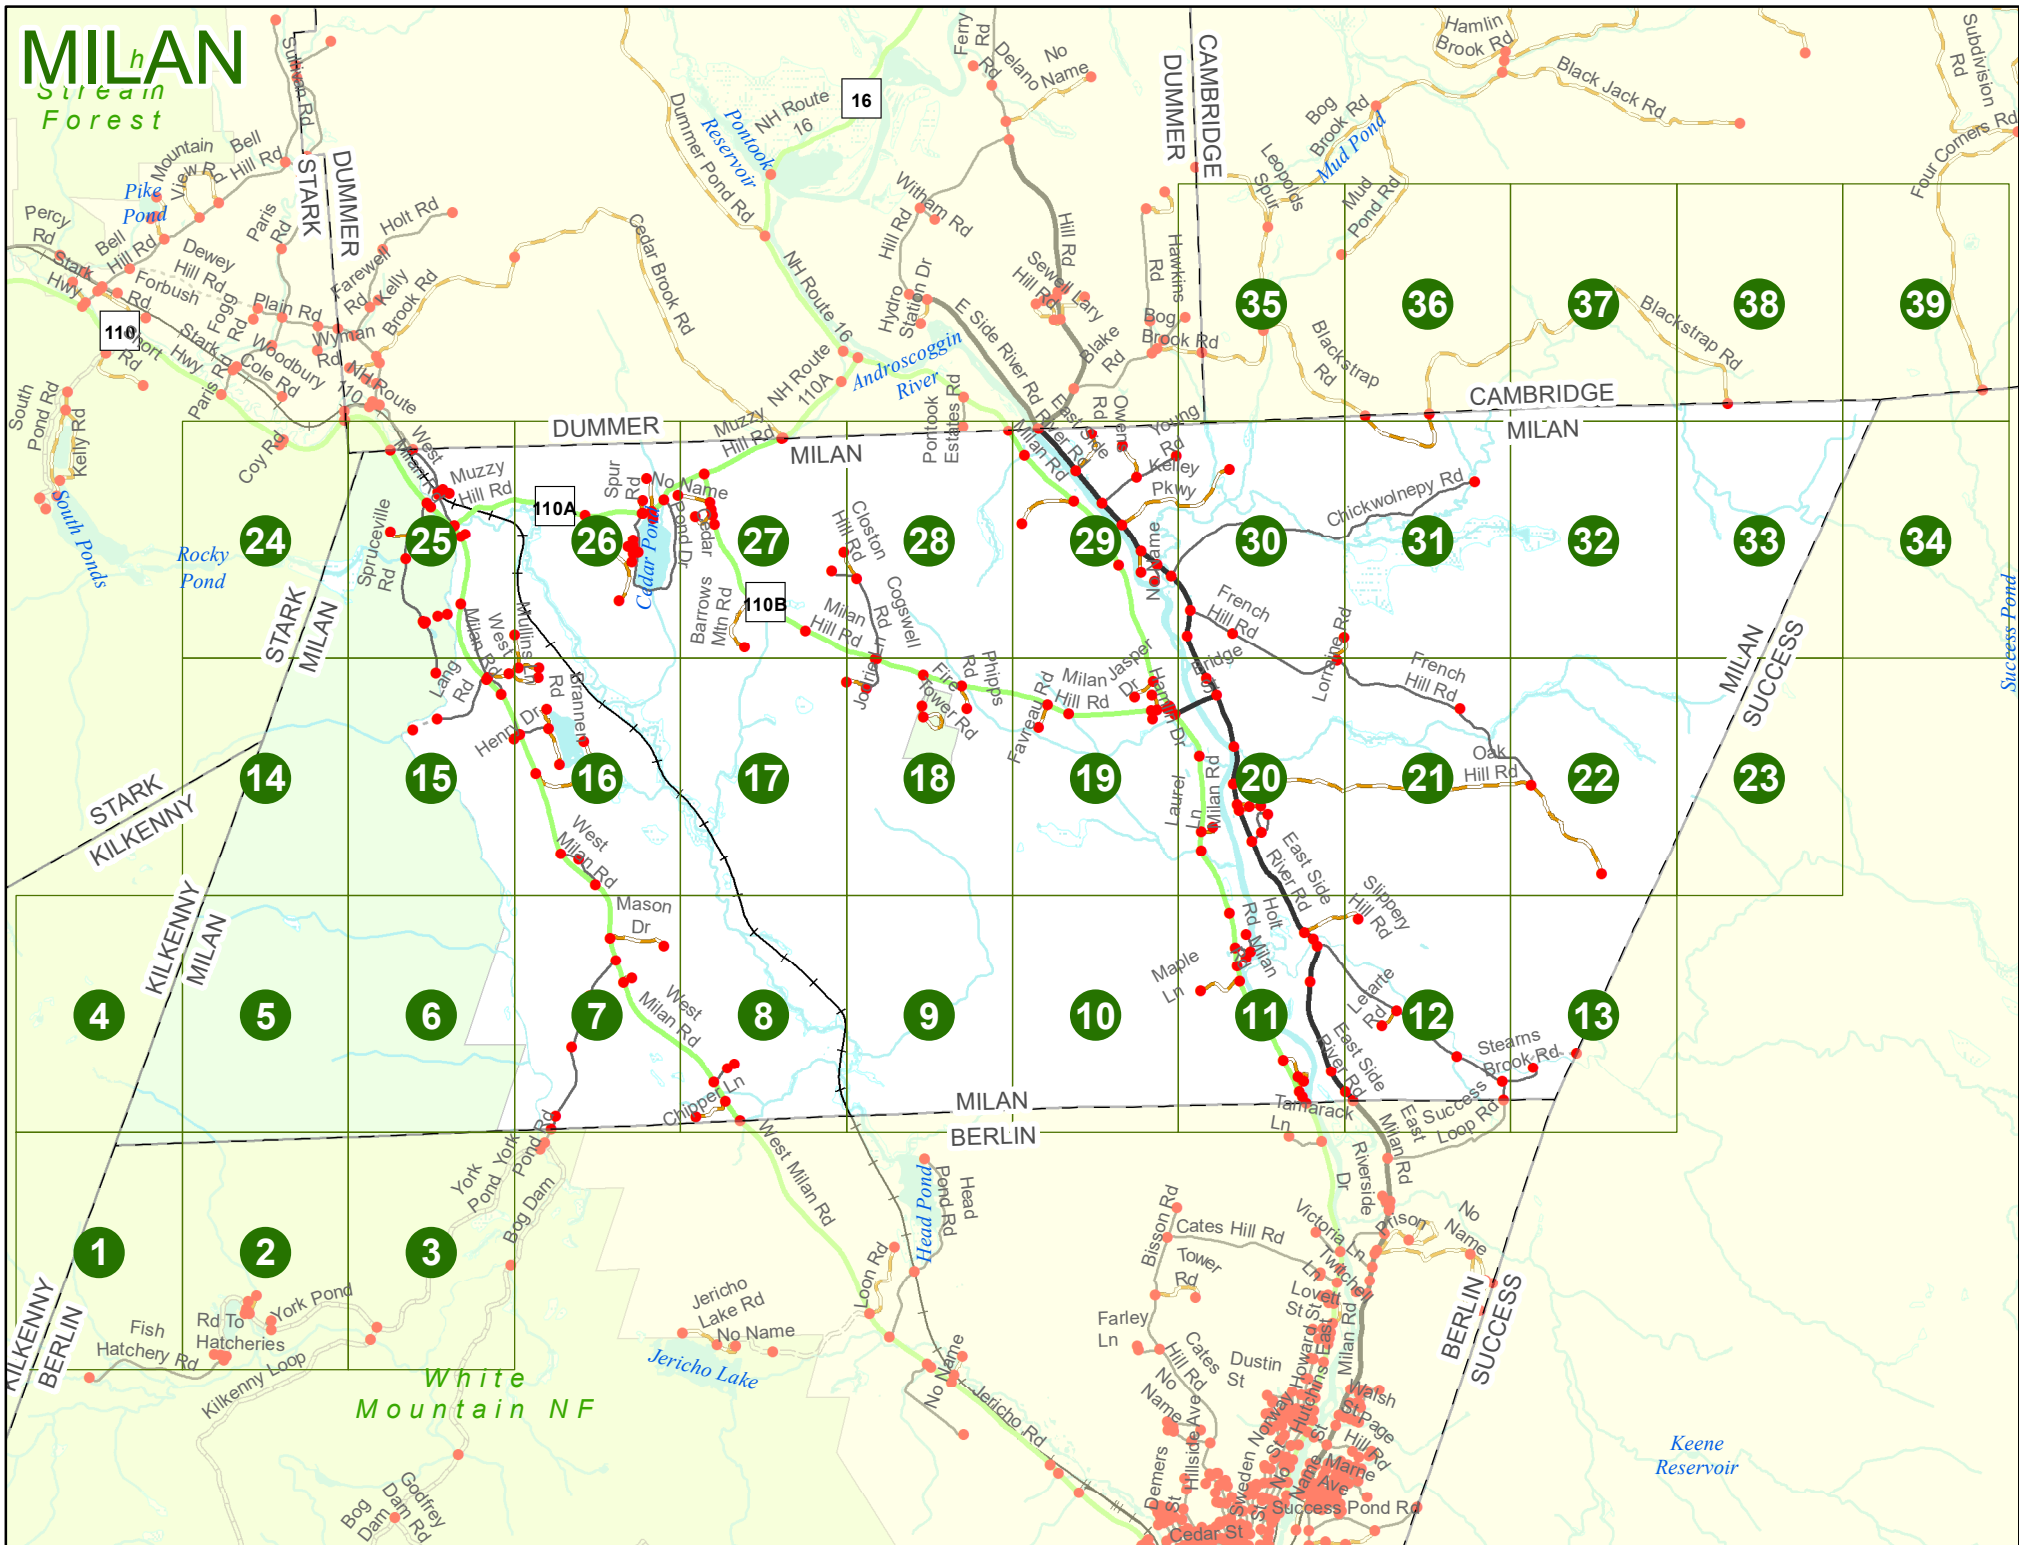

MILAN Stream Forest