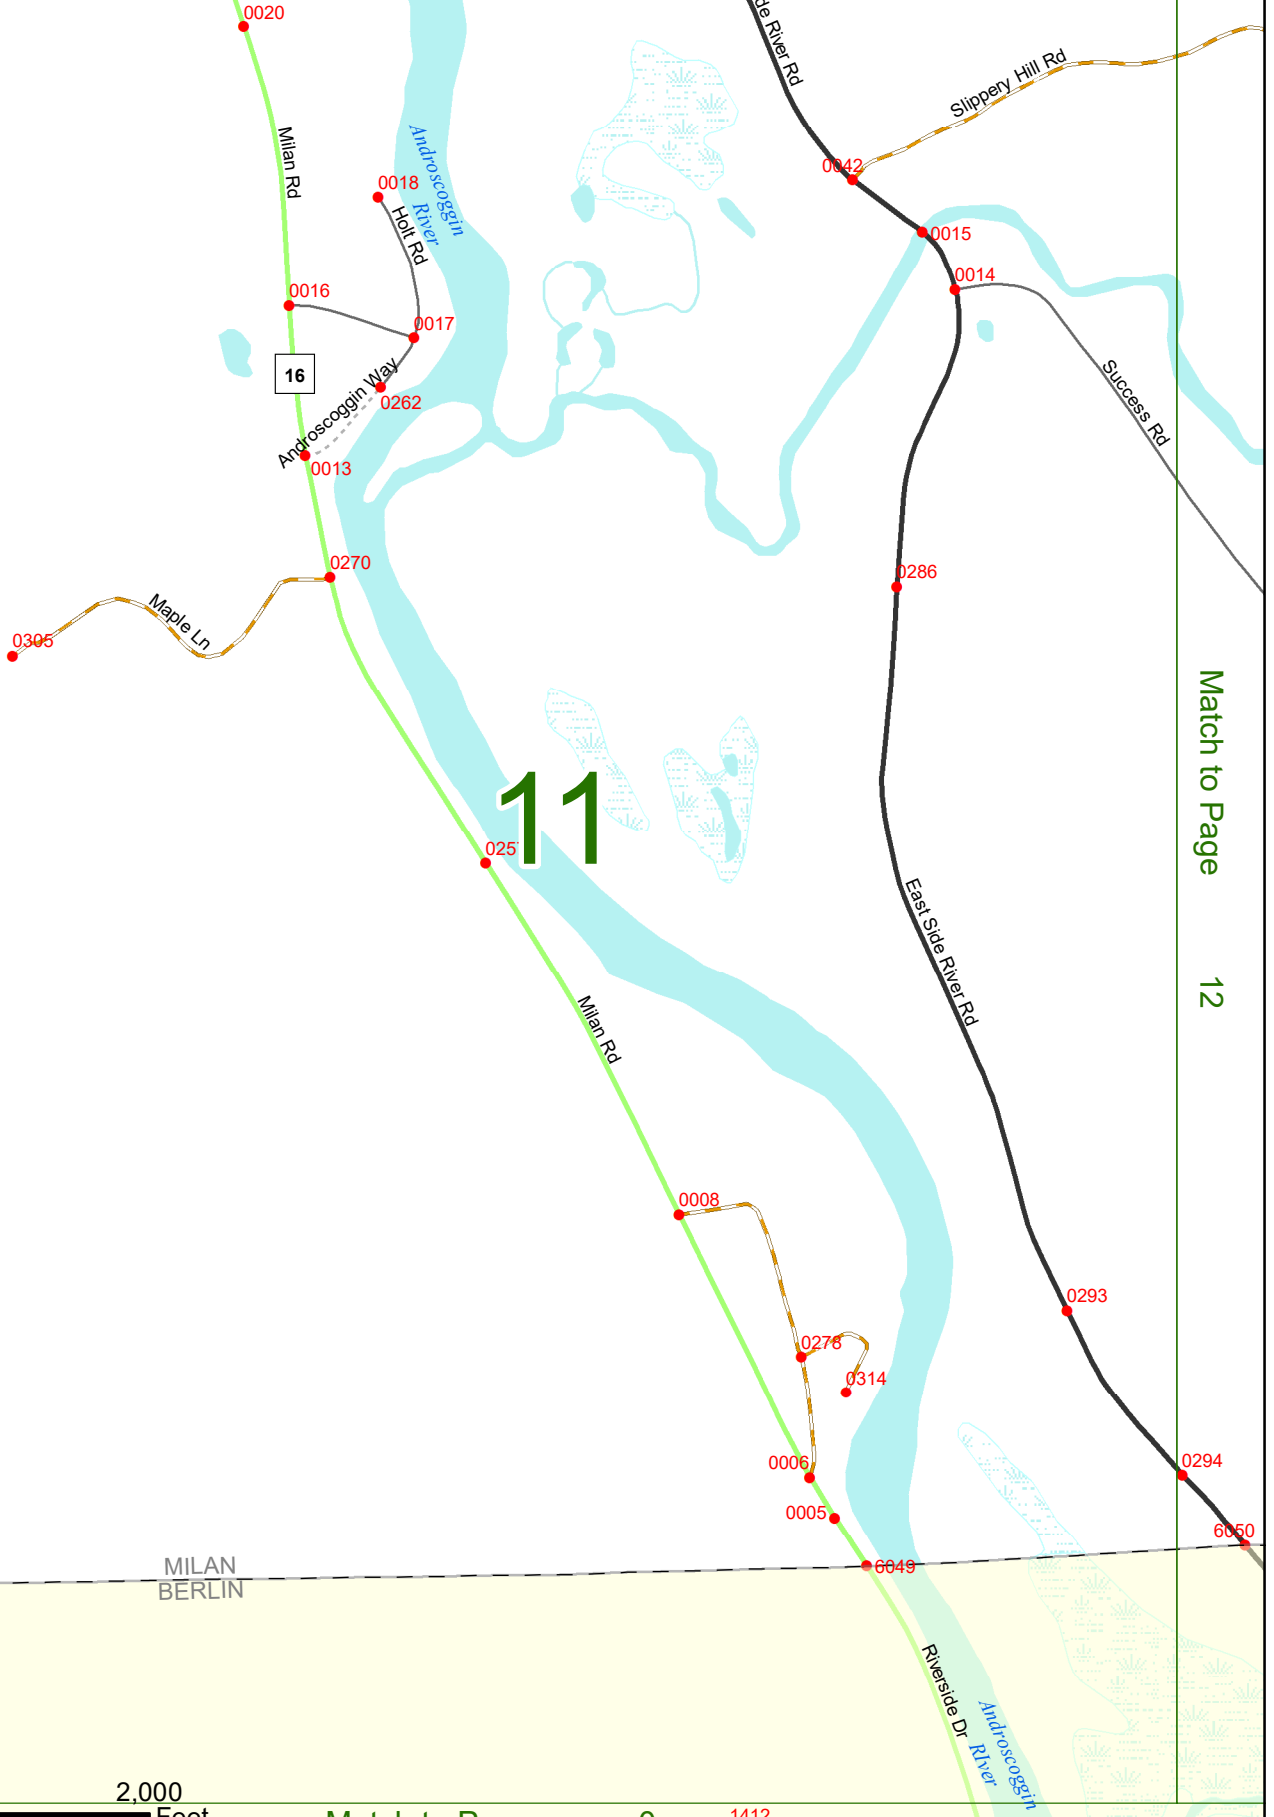

MILAN

Match to Page 20

20

10

Match to Page

Match to Page

12

11

MILAN
BERLIN

Match to Page

0

1412