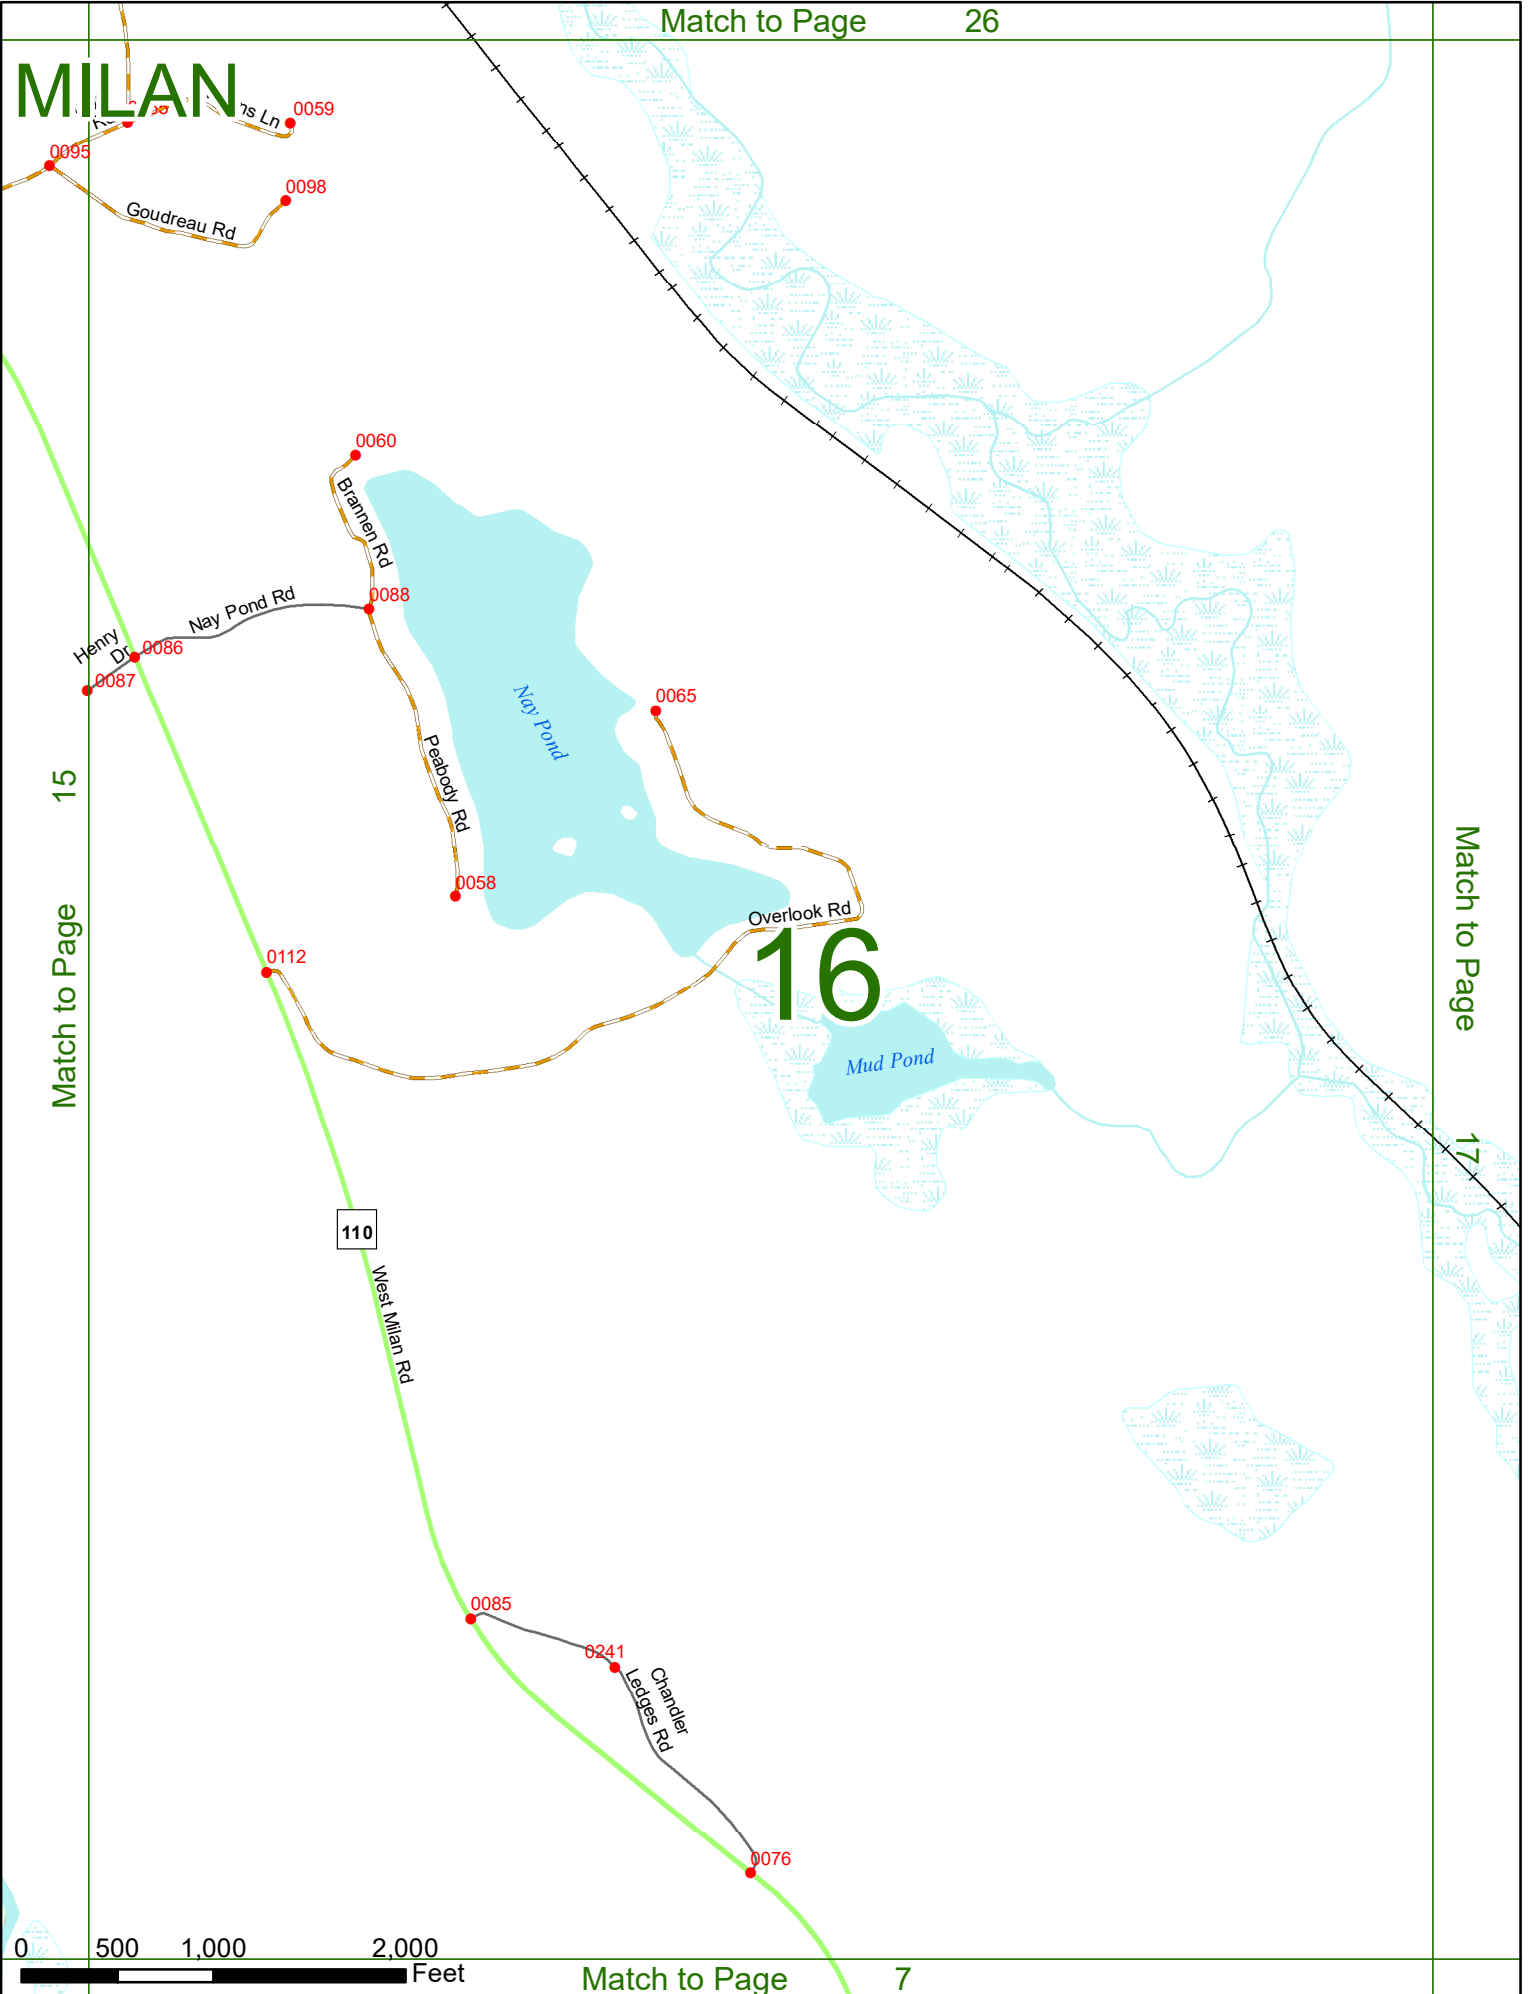

MILAN

Match to Page 15

Match to Page 17

16