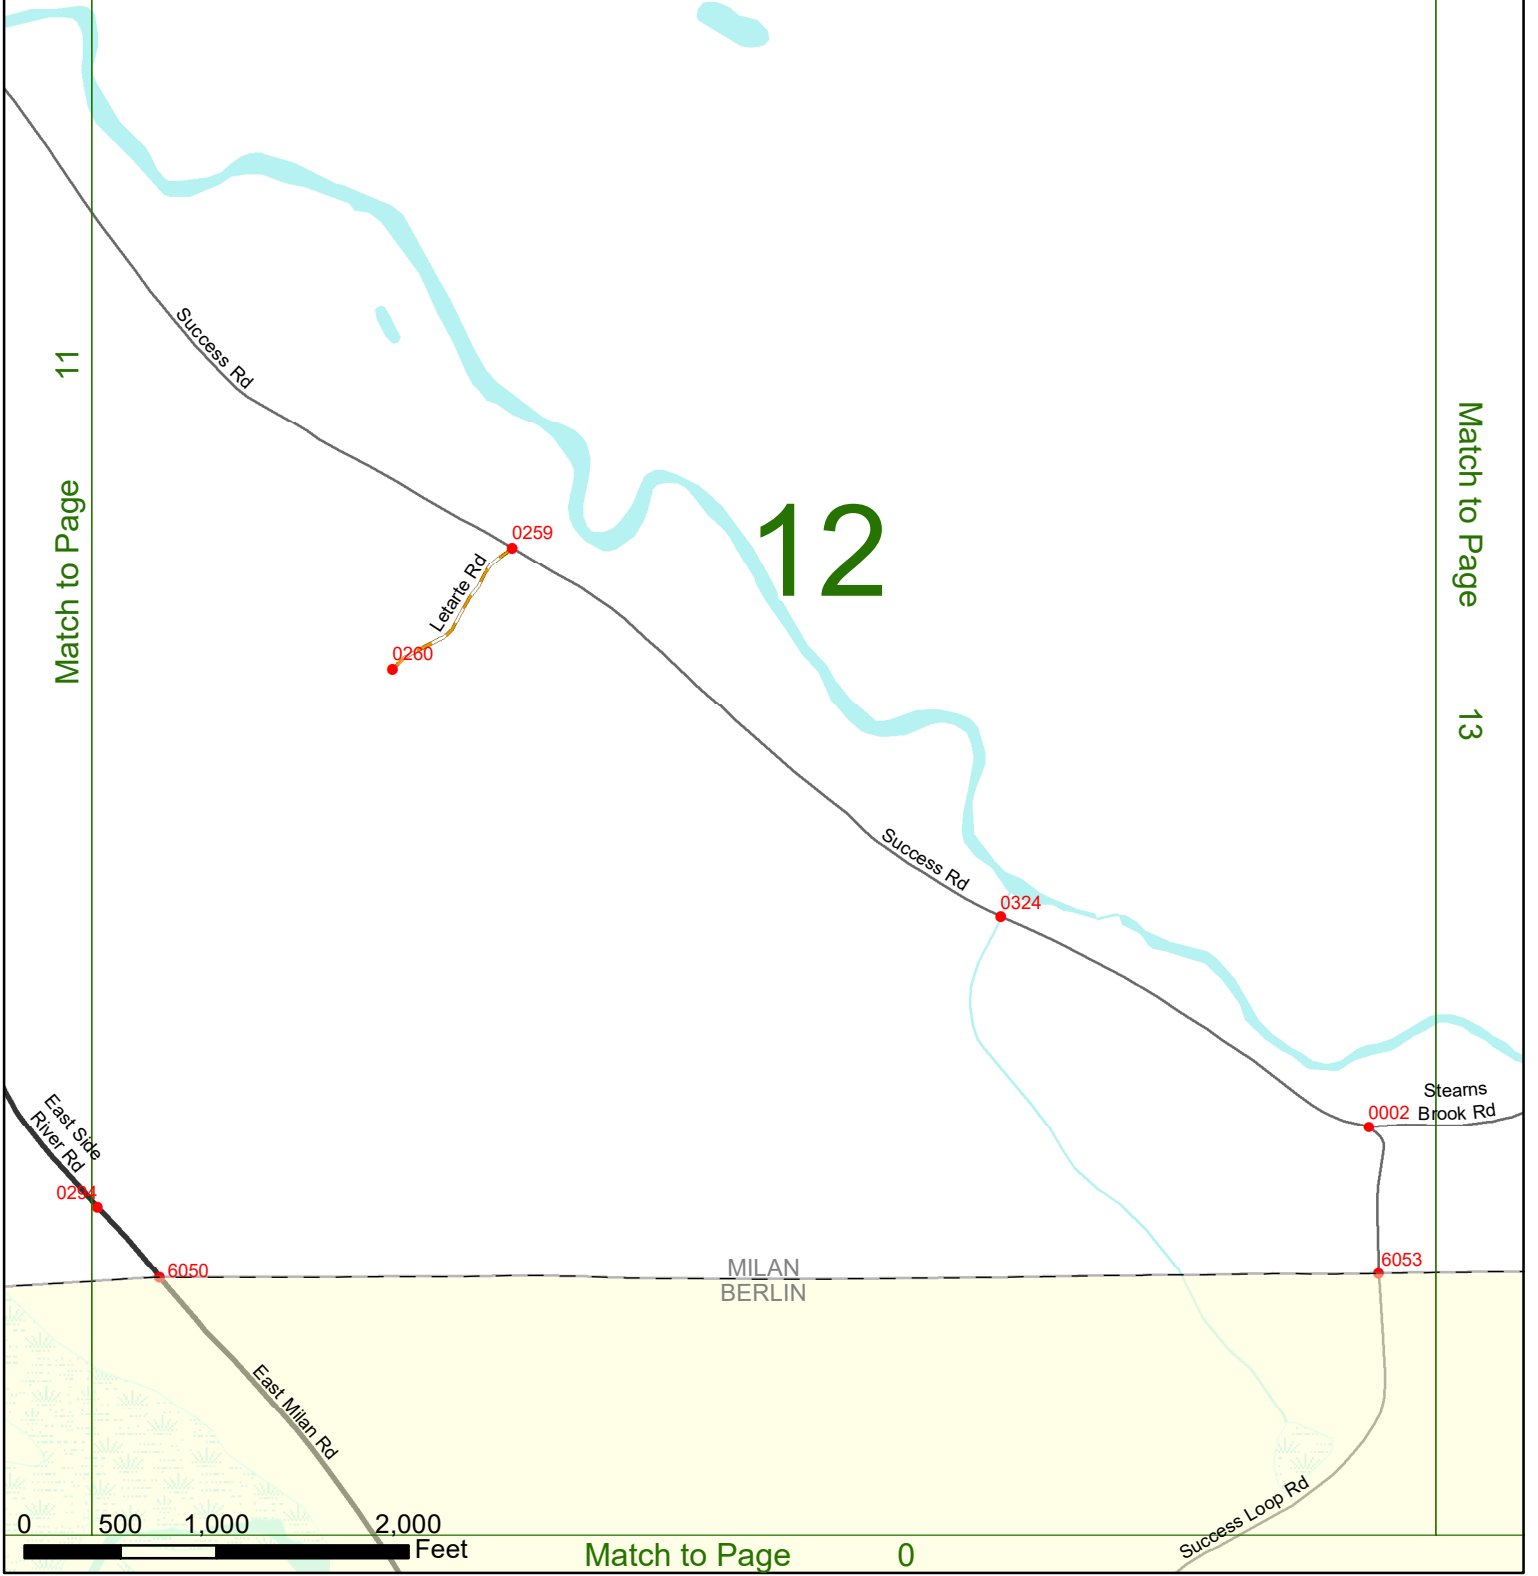

MILAN

Slippery Hill Rd
0011

11

Match to Page

Success Rd

0260
Letarte Rd
0259

12

Success Rd
0324

Match to Page

13

0002
Stearns Brook Rd

0294
East Side River Rd

6050

MILAN
BERLIN

6053

East Mian Rd

0 500 1,000 2,000 Feet

Match to Page 0

Success Loop Rd