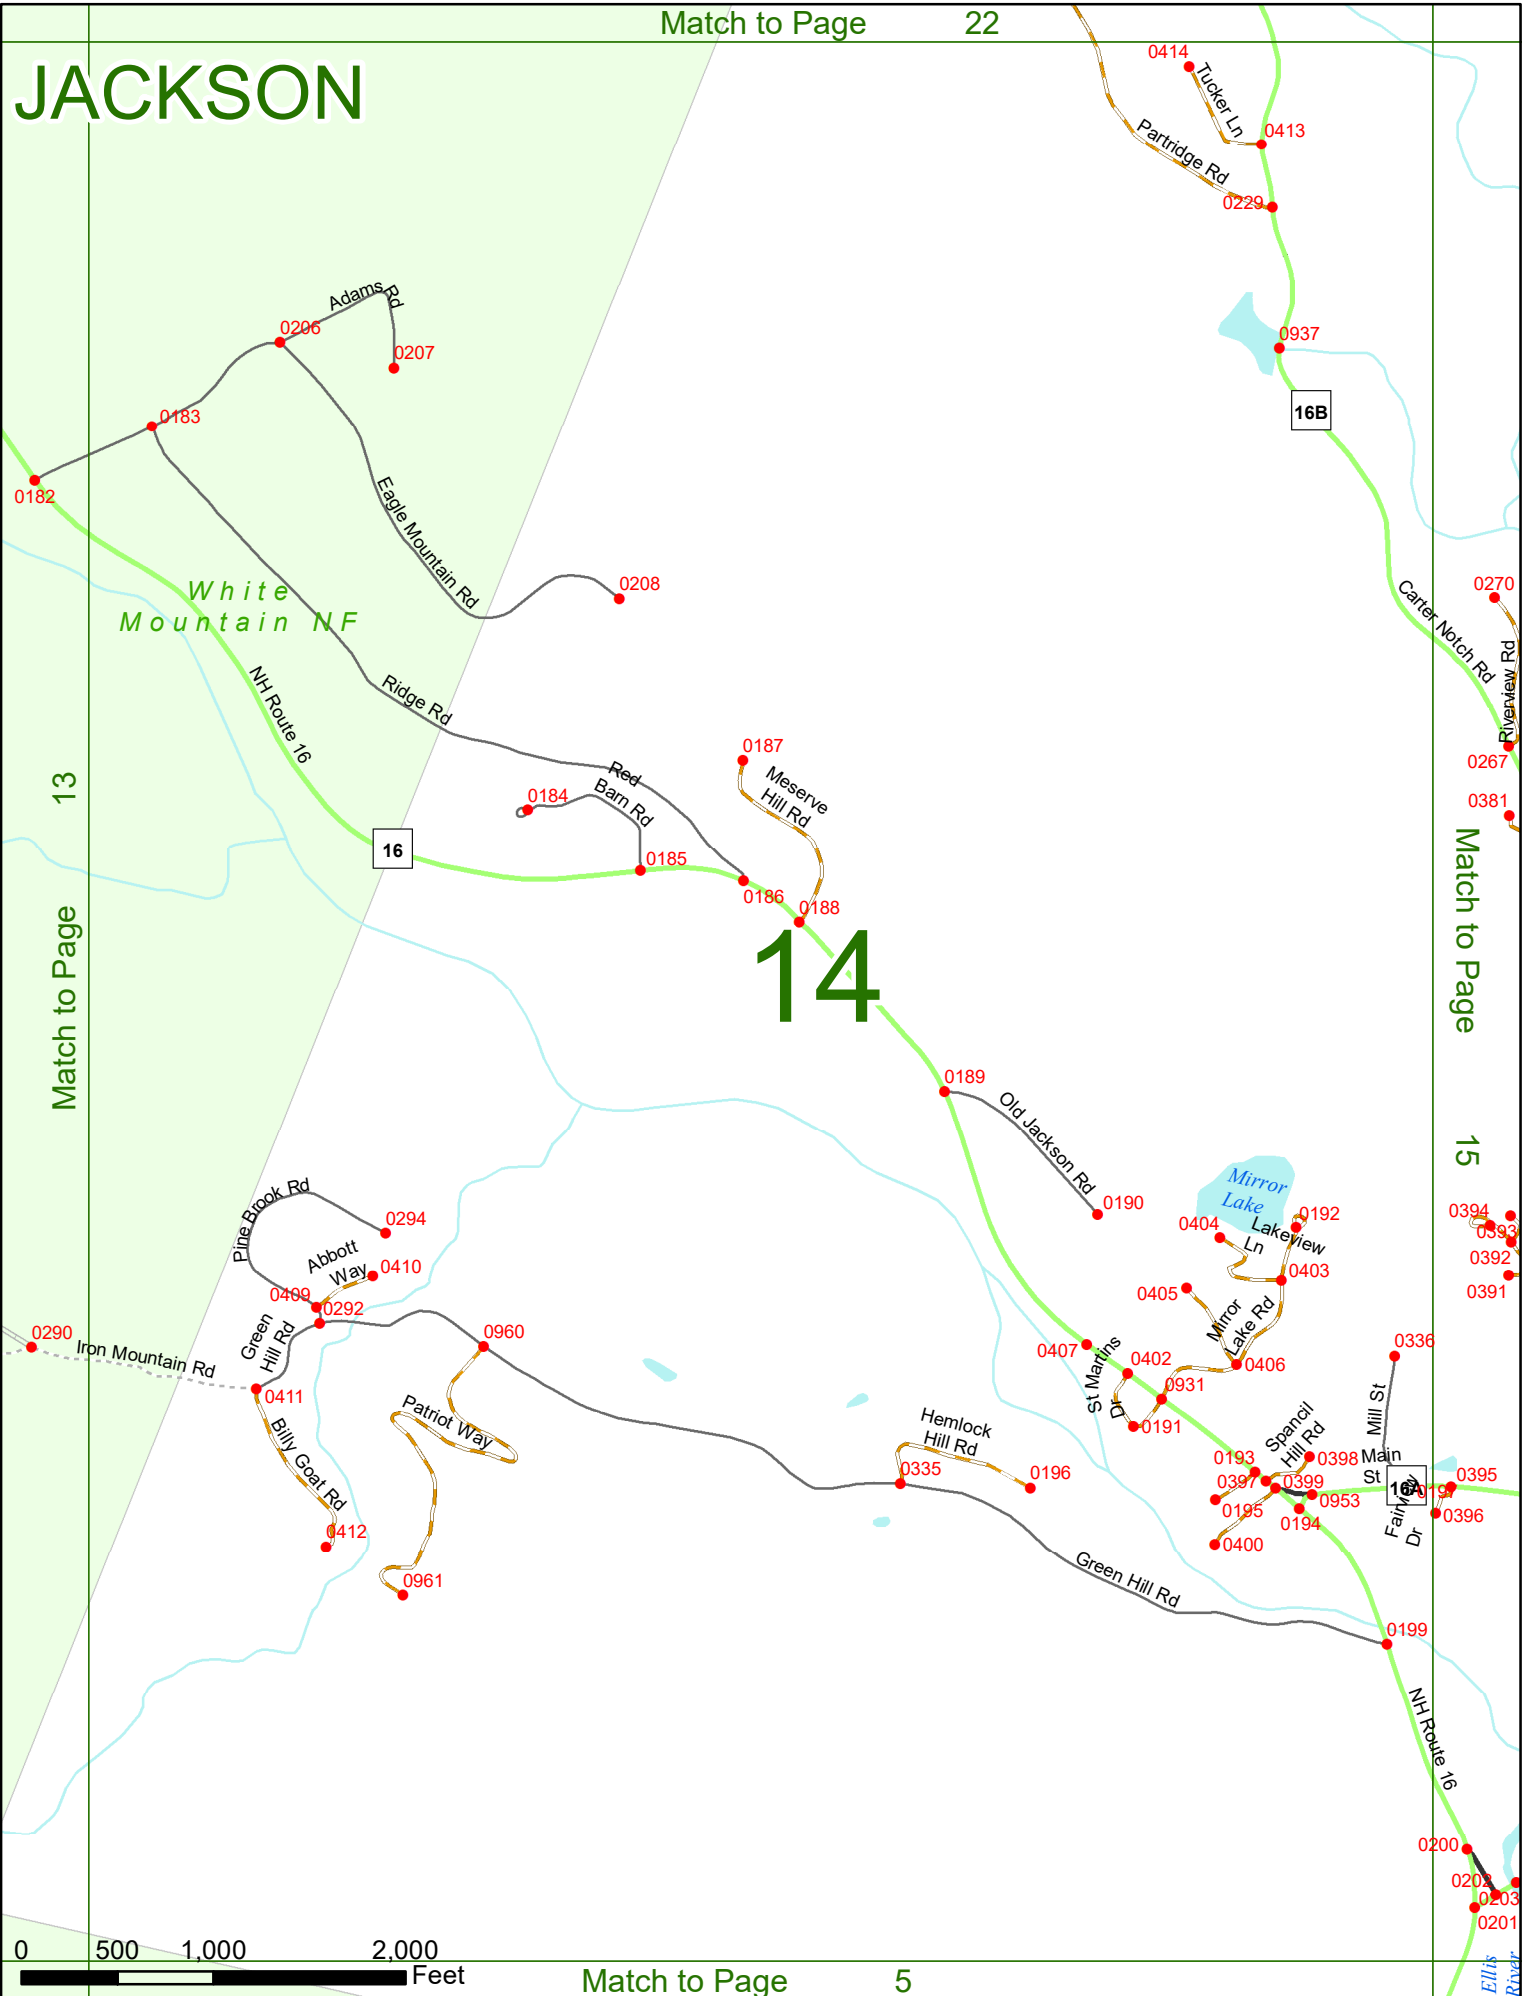

JACKSON

Match to Page 13

Match to Page 15

14

0 500 1,000 2,000 Feet