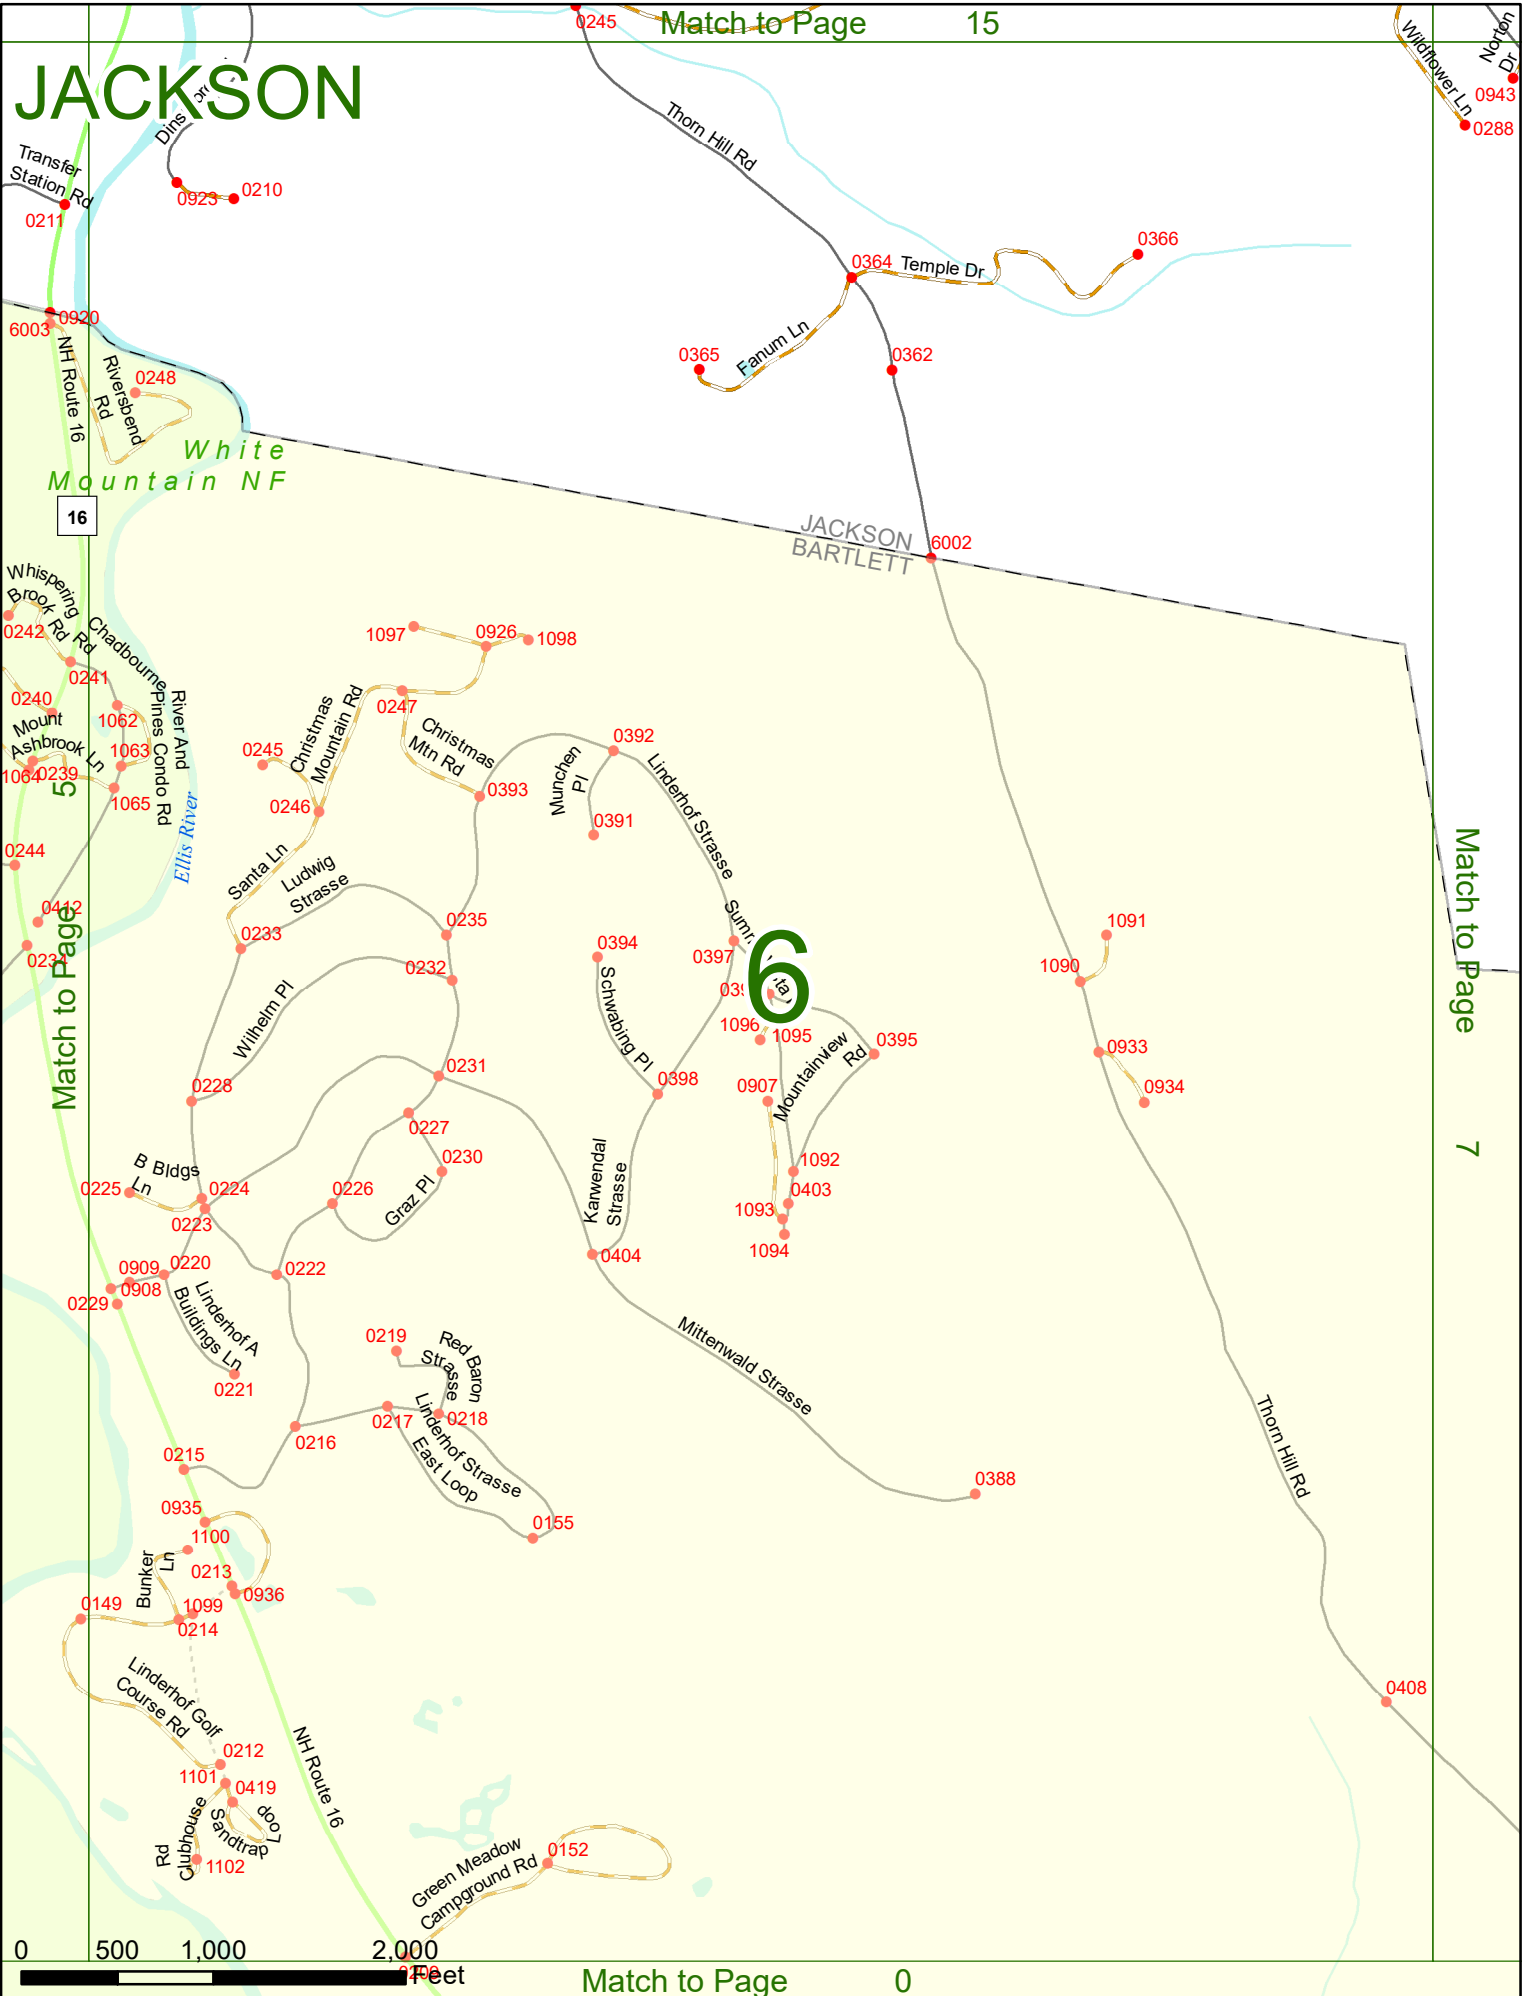

JACKSON

Match to Page 15

Match to Page 7

0 500 1,000 2,000 Feet

Match to Page 0