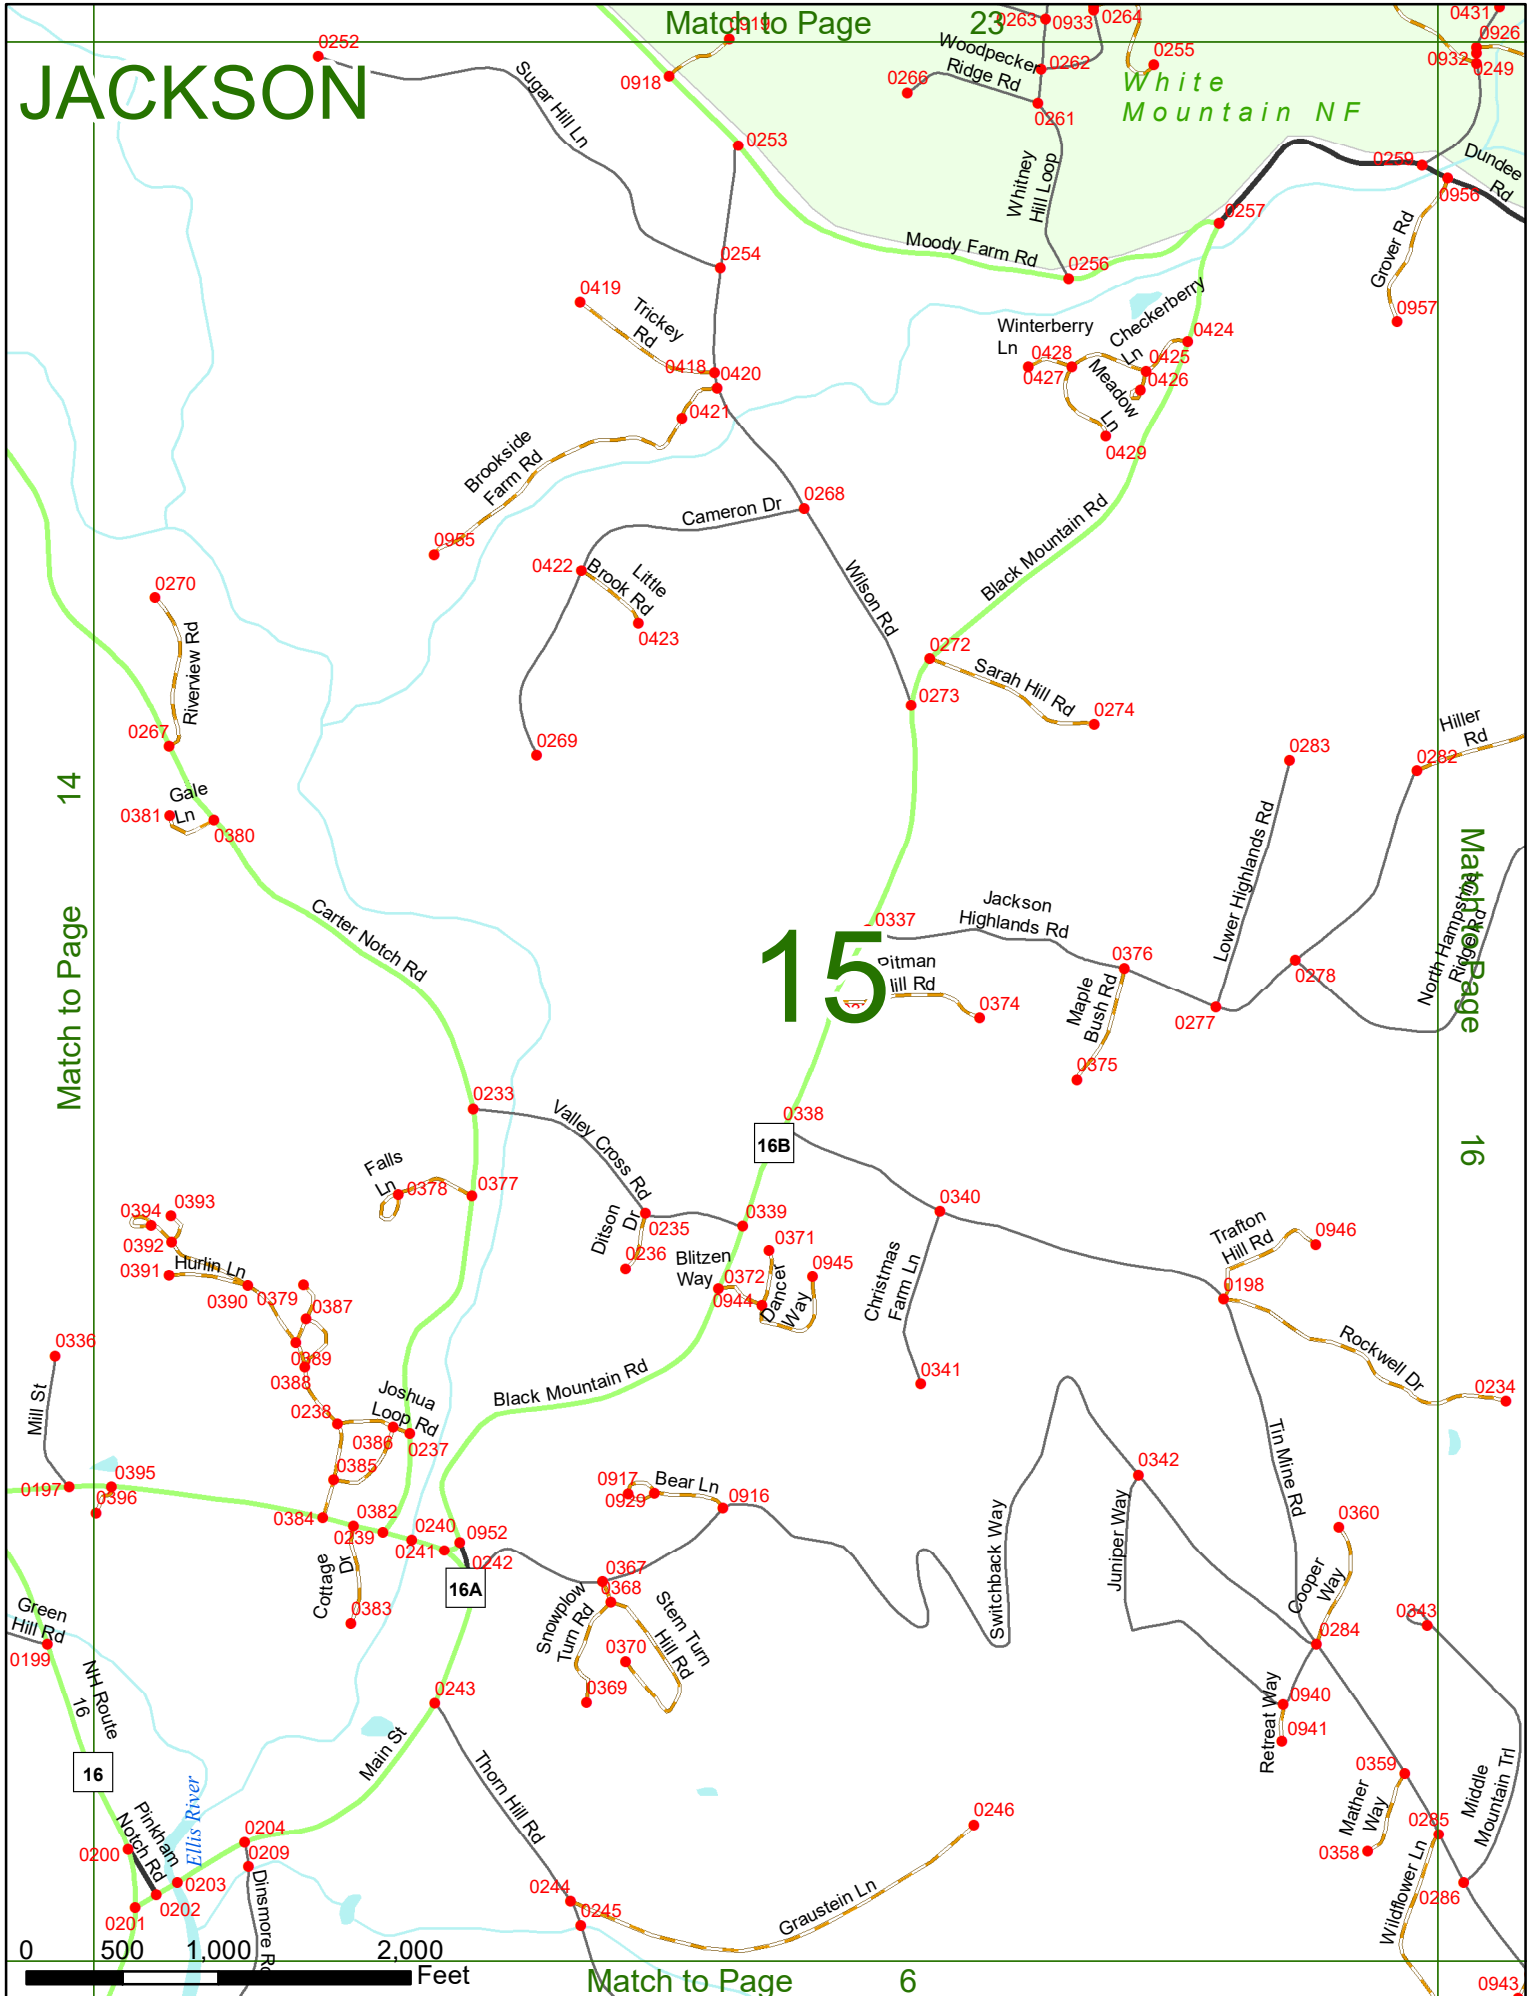

JACKSON

Match to Page 23

White Mountain NF

15

14

Match to Page

Match to Page

16

Match to Page

6