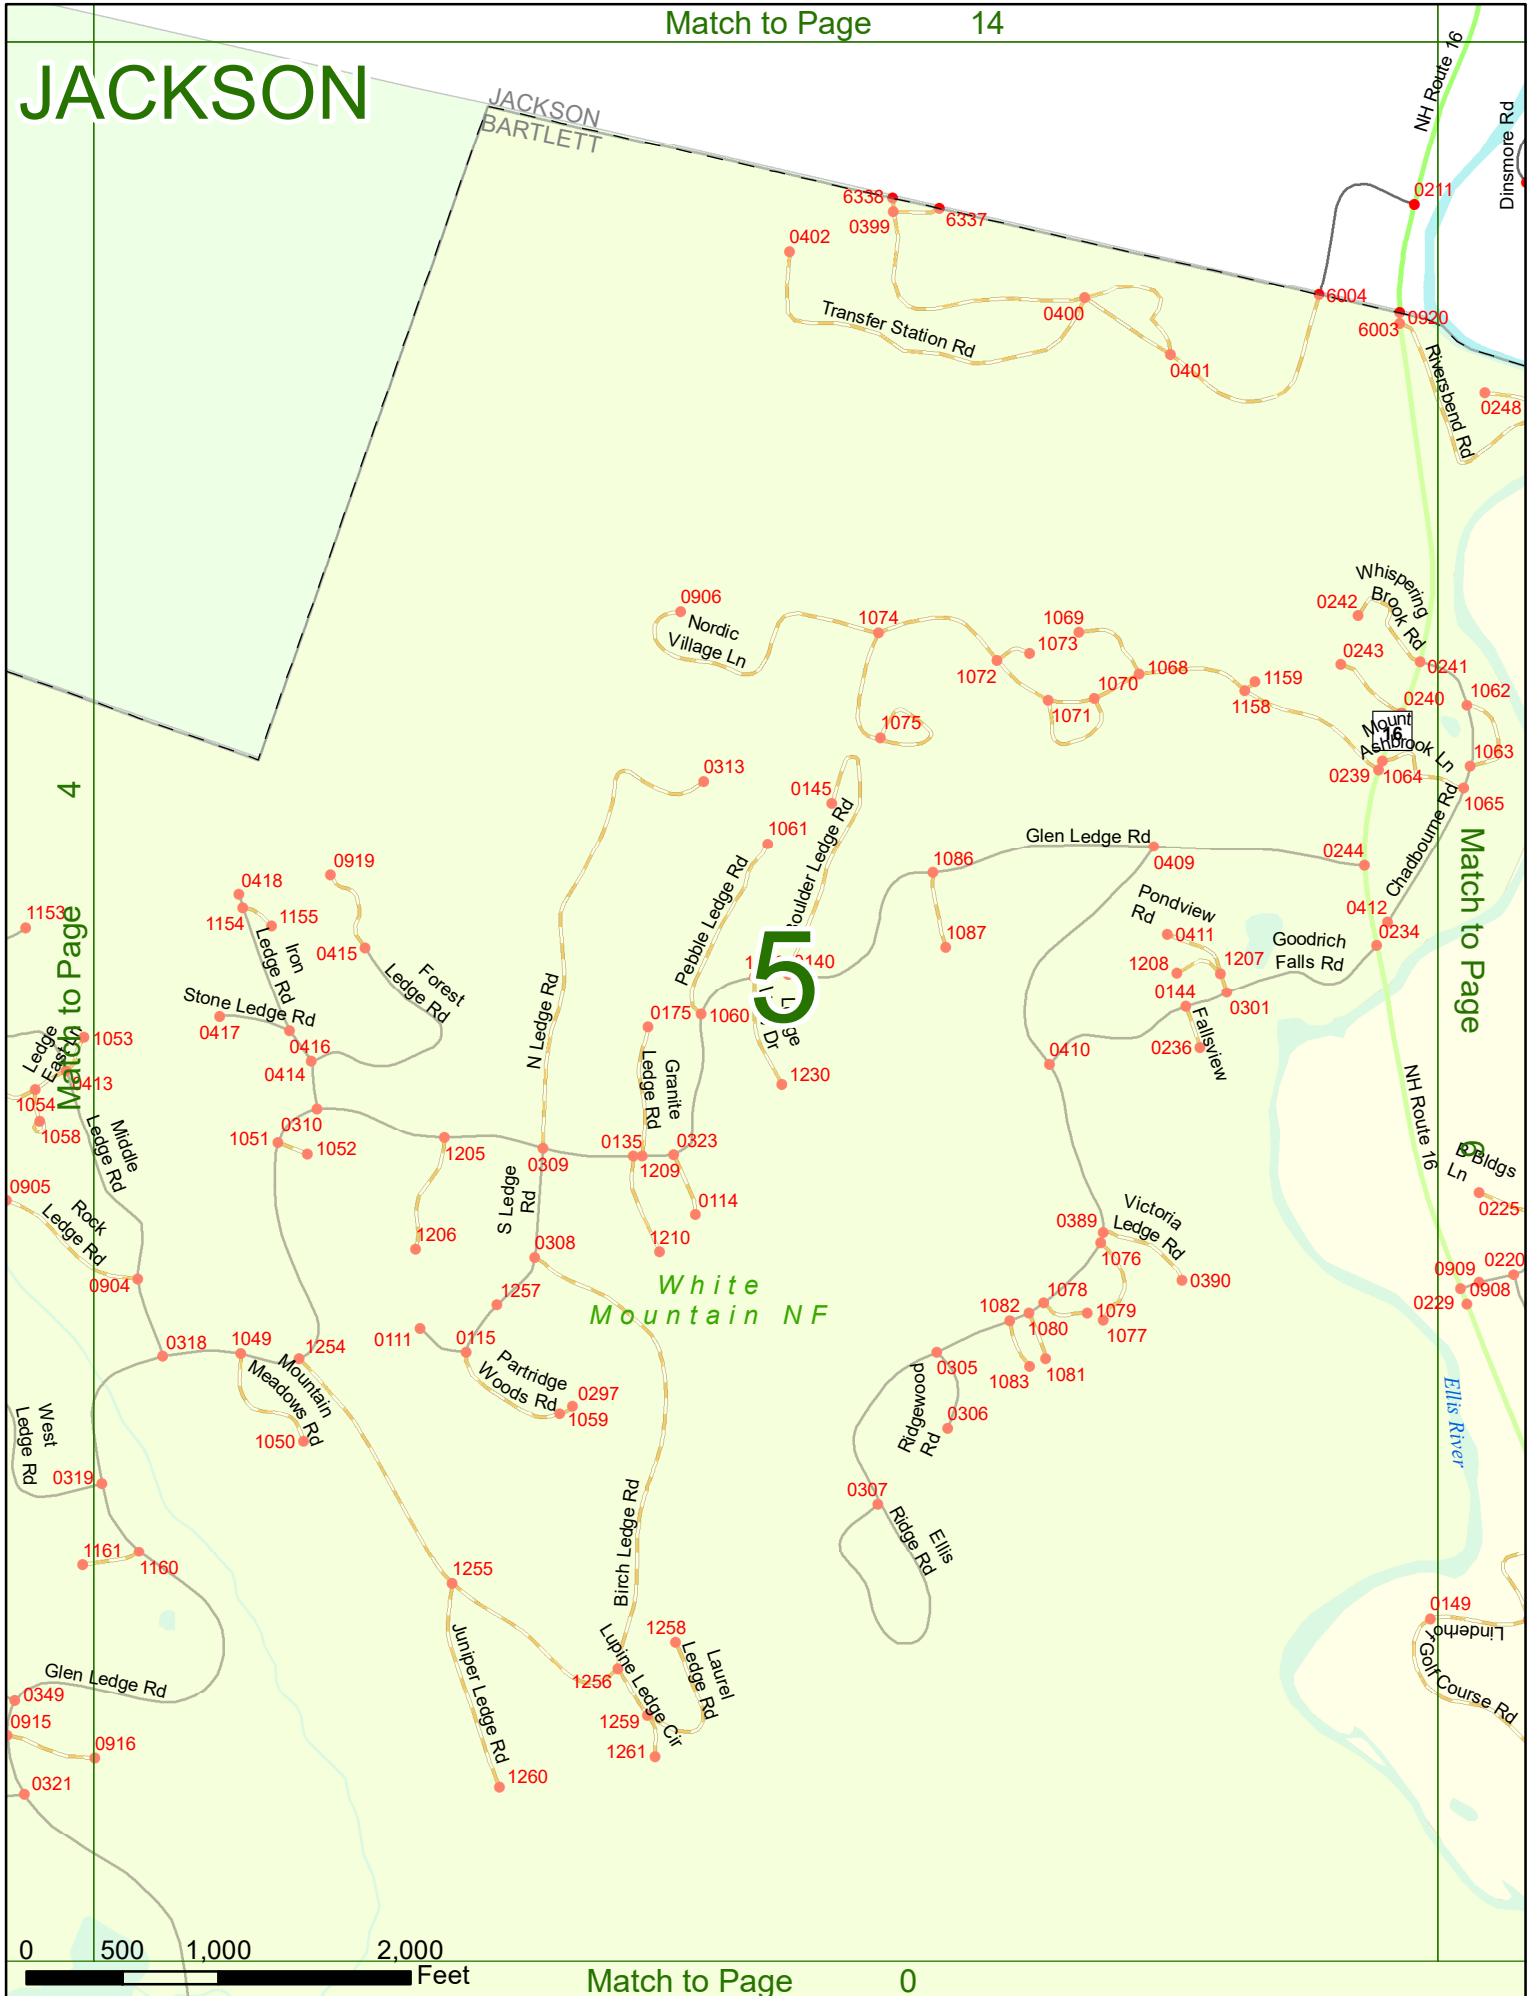

JACKSON

JACKSON
BARTLETT

4

5

Match to Page