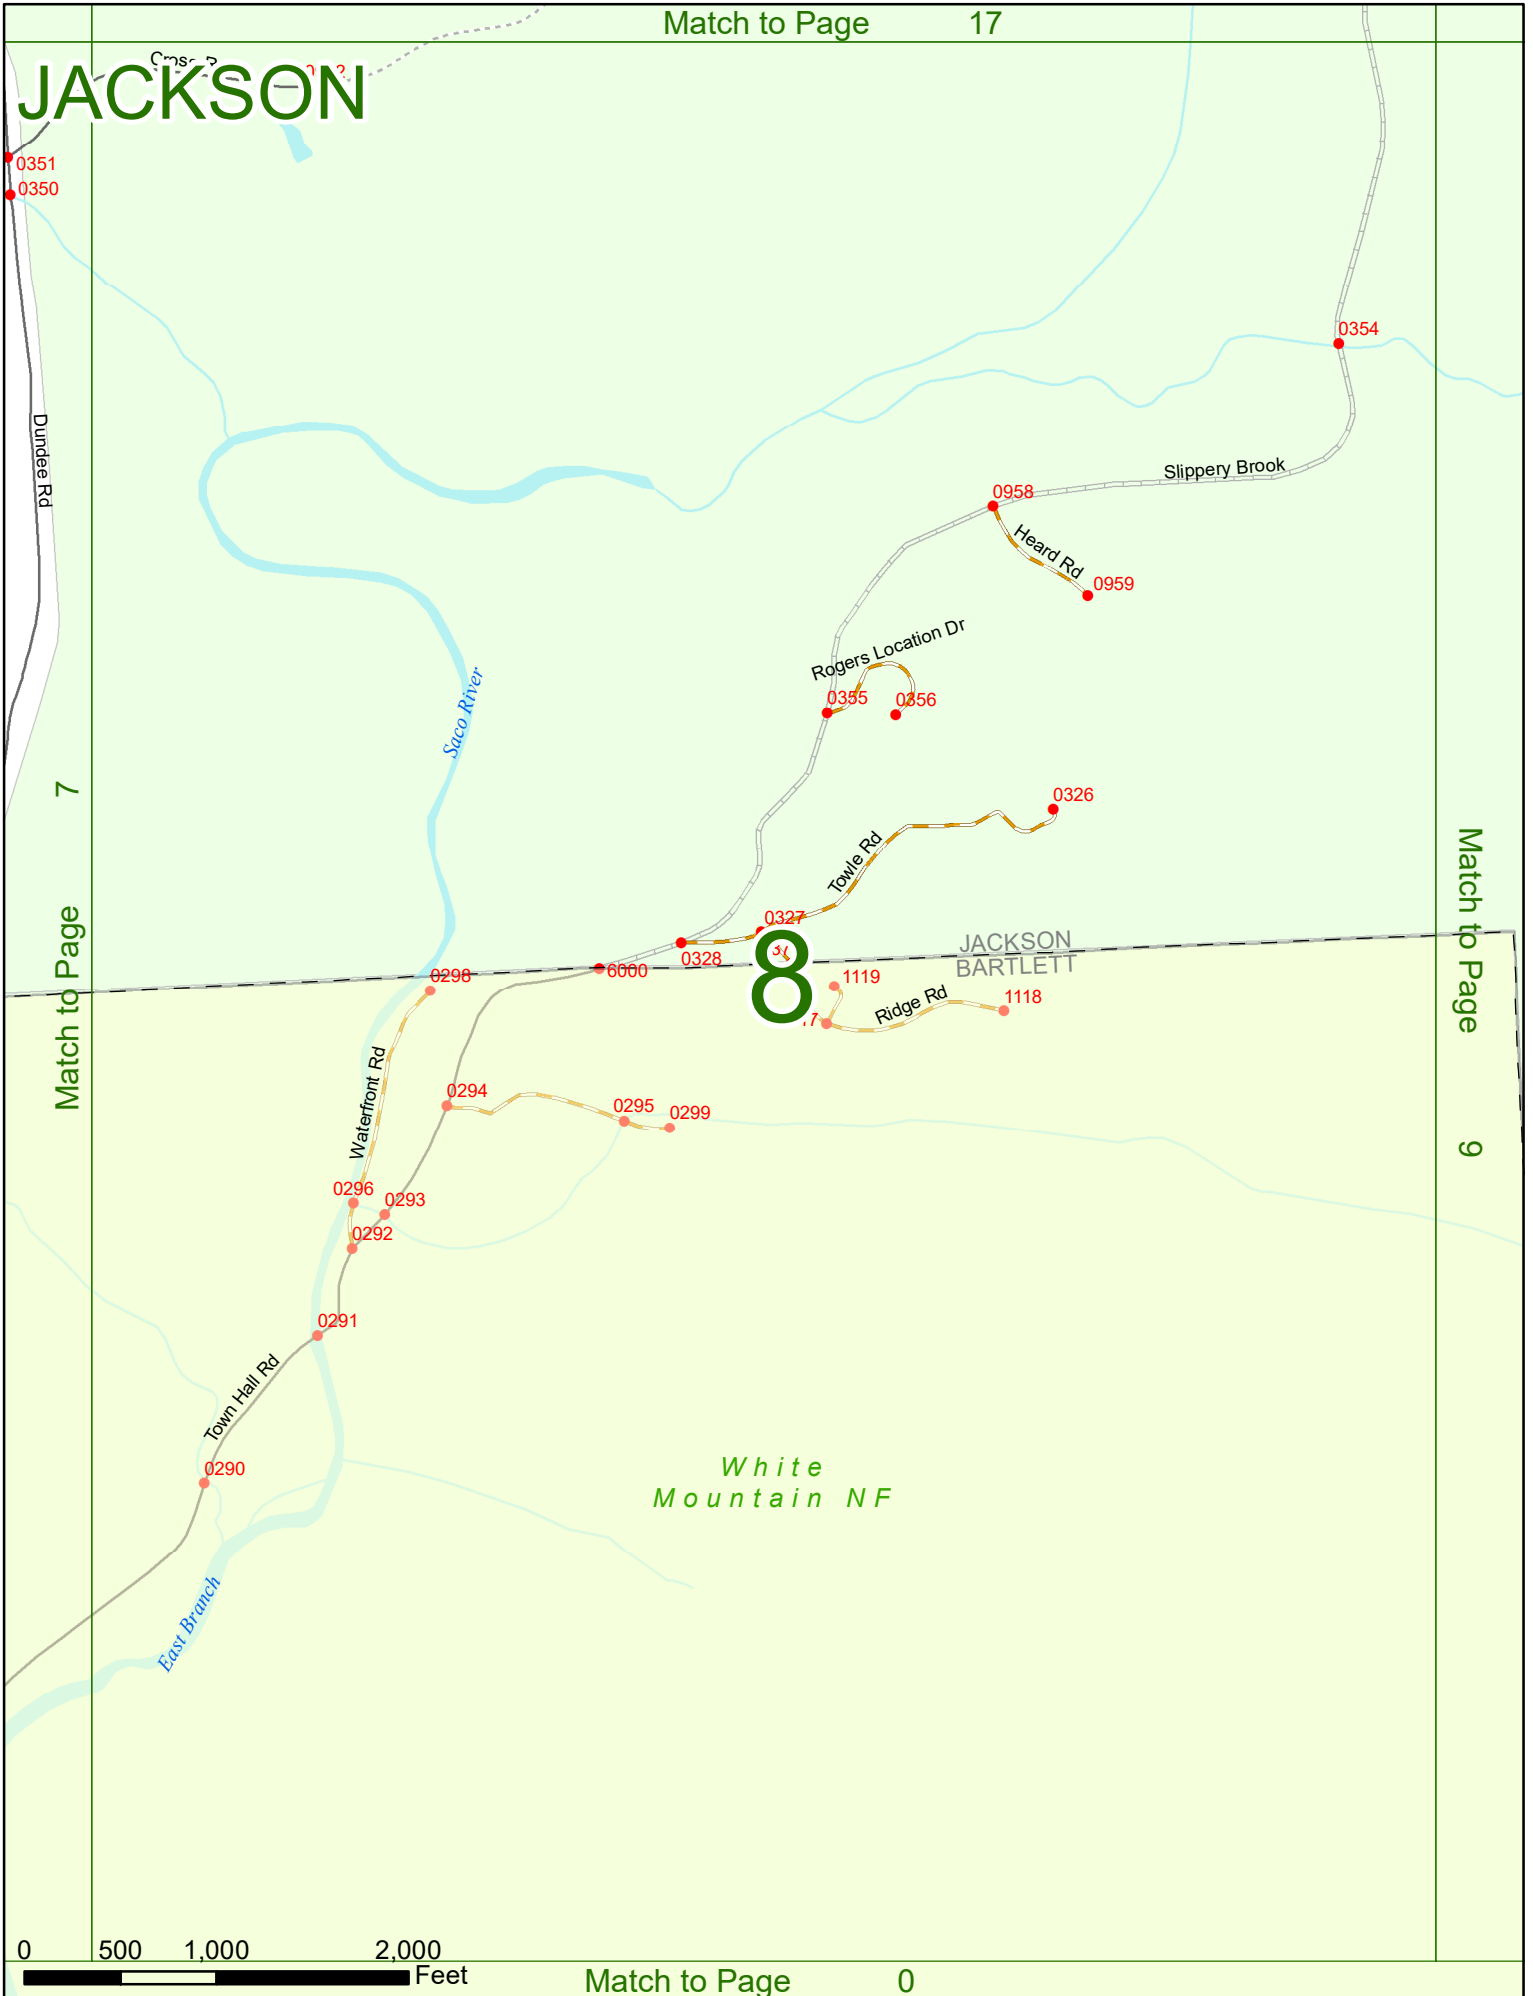

JACKSON

Match to Page 7

Match to Page 9