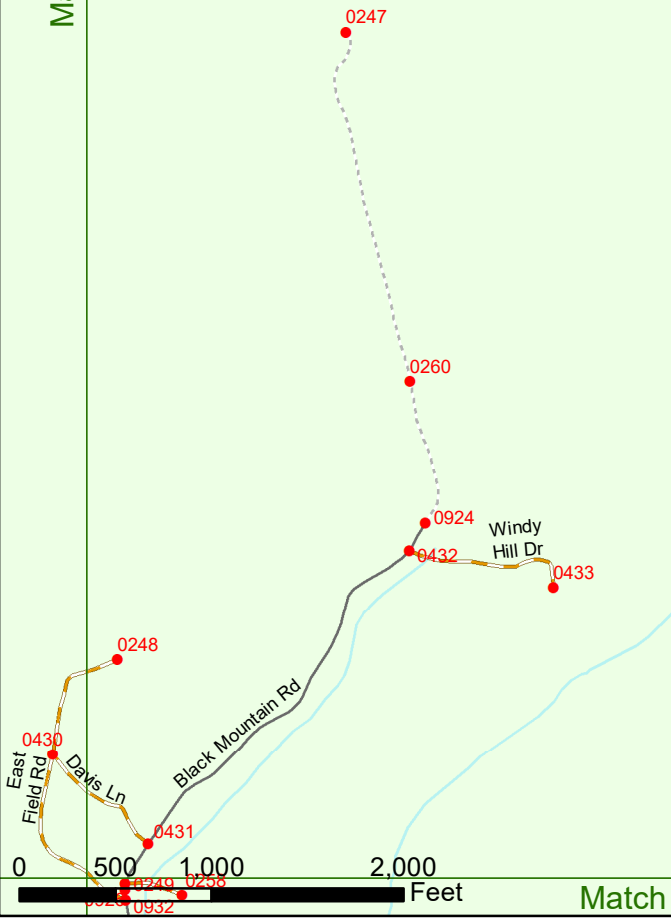

JACKSON

23

Match to Page

Match to Page

25

24

W h e e
M o u n t a i n N e