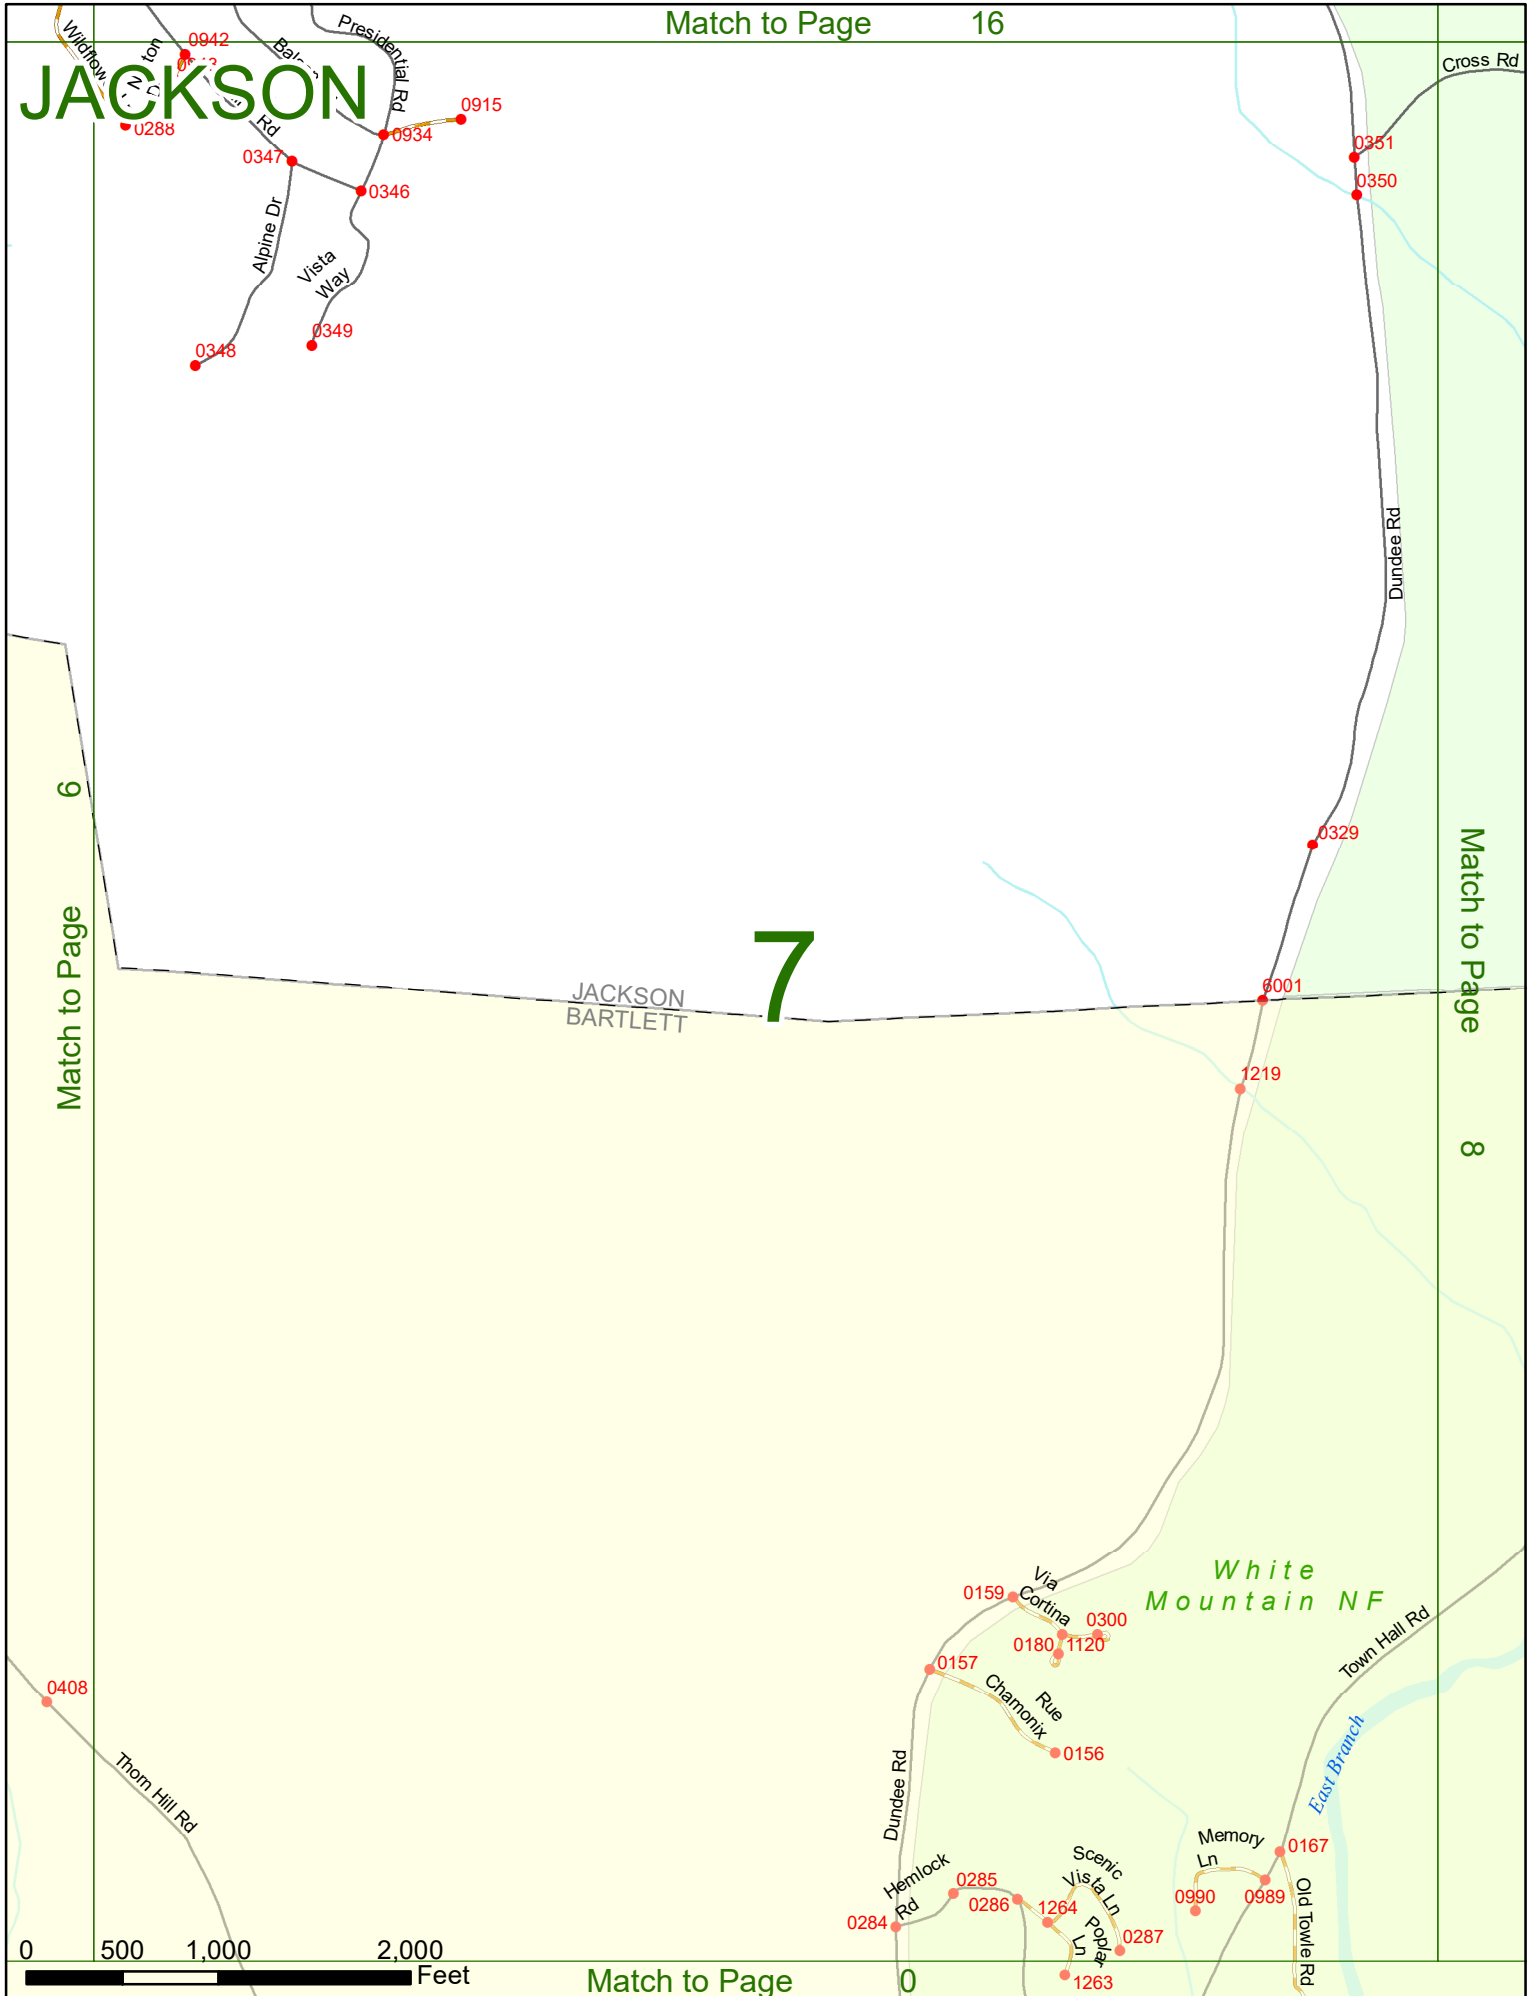

JACKSON

Match to Page 6

Match to Page 8

7

JACKSON BARTLETT

White Mountain NF