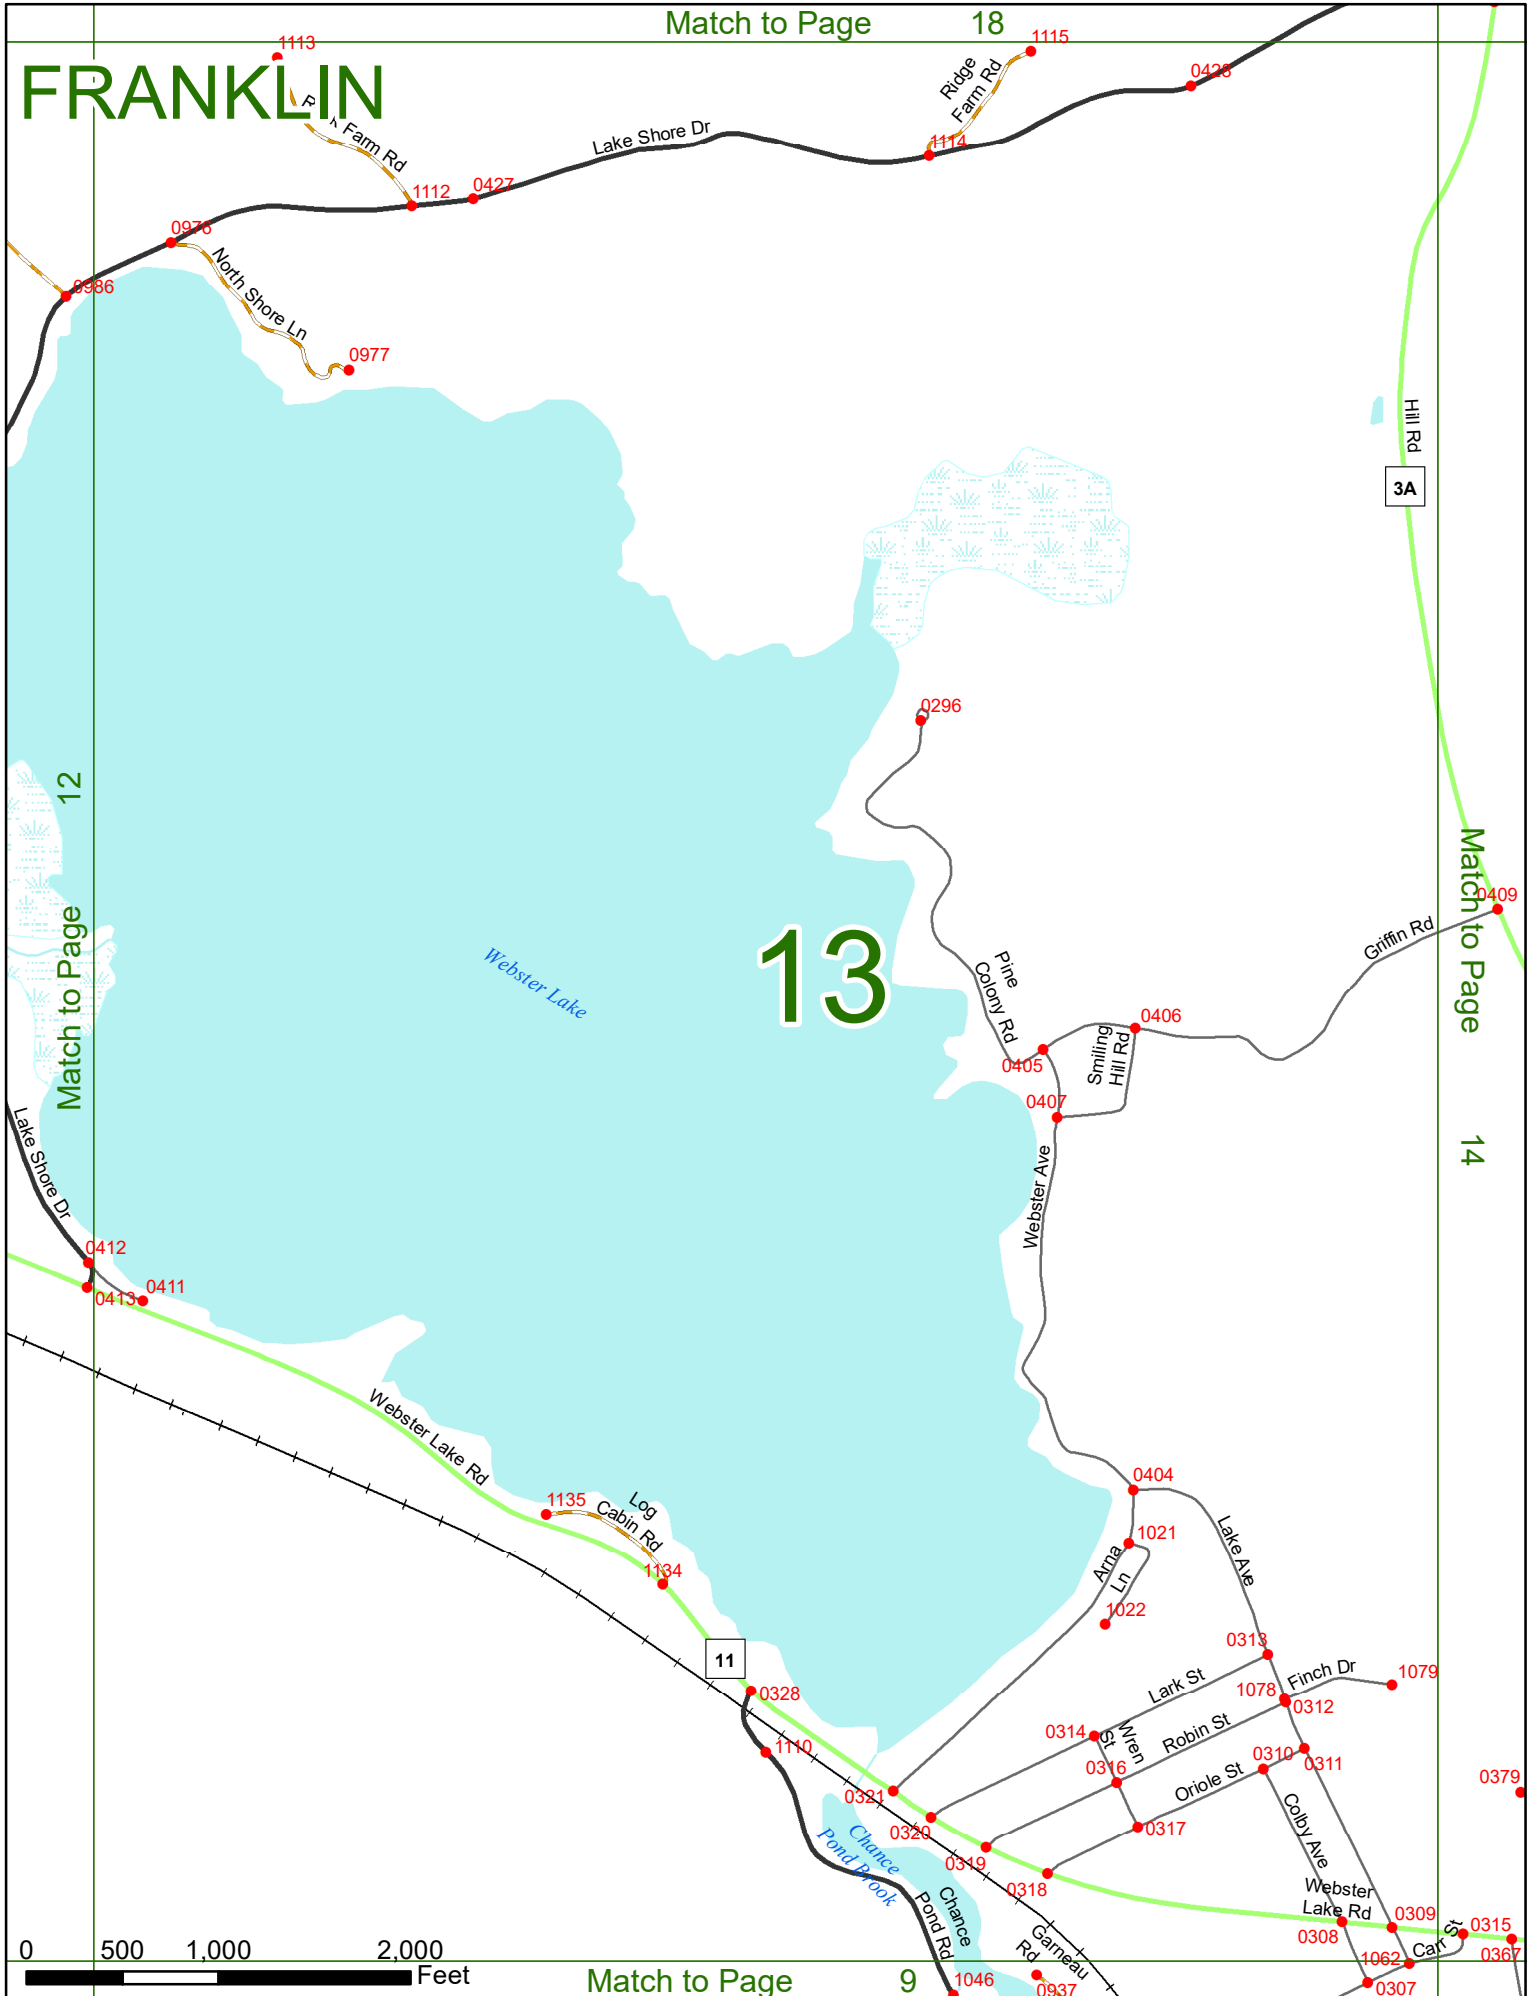

FRANKLIN

Match to Page

18

13

Match to Page

14

12

Match to Page

Match to Page

9