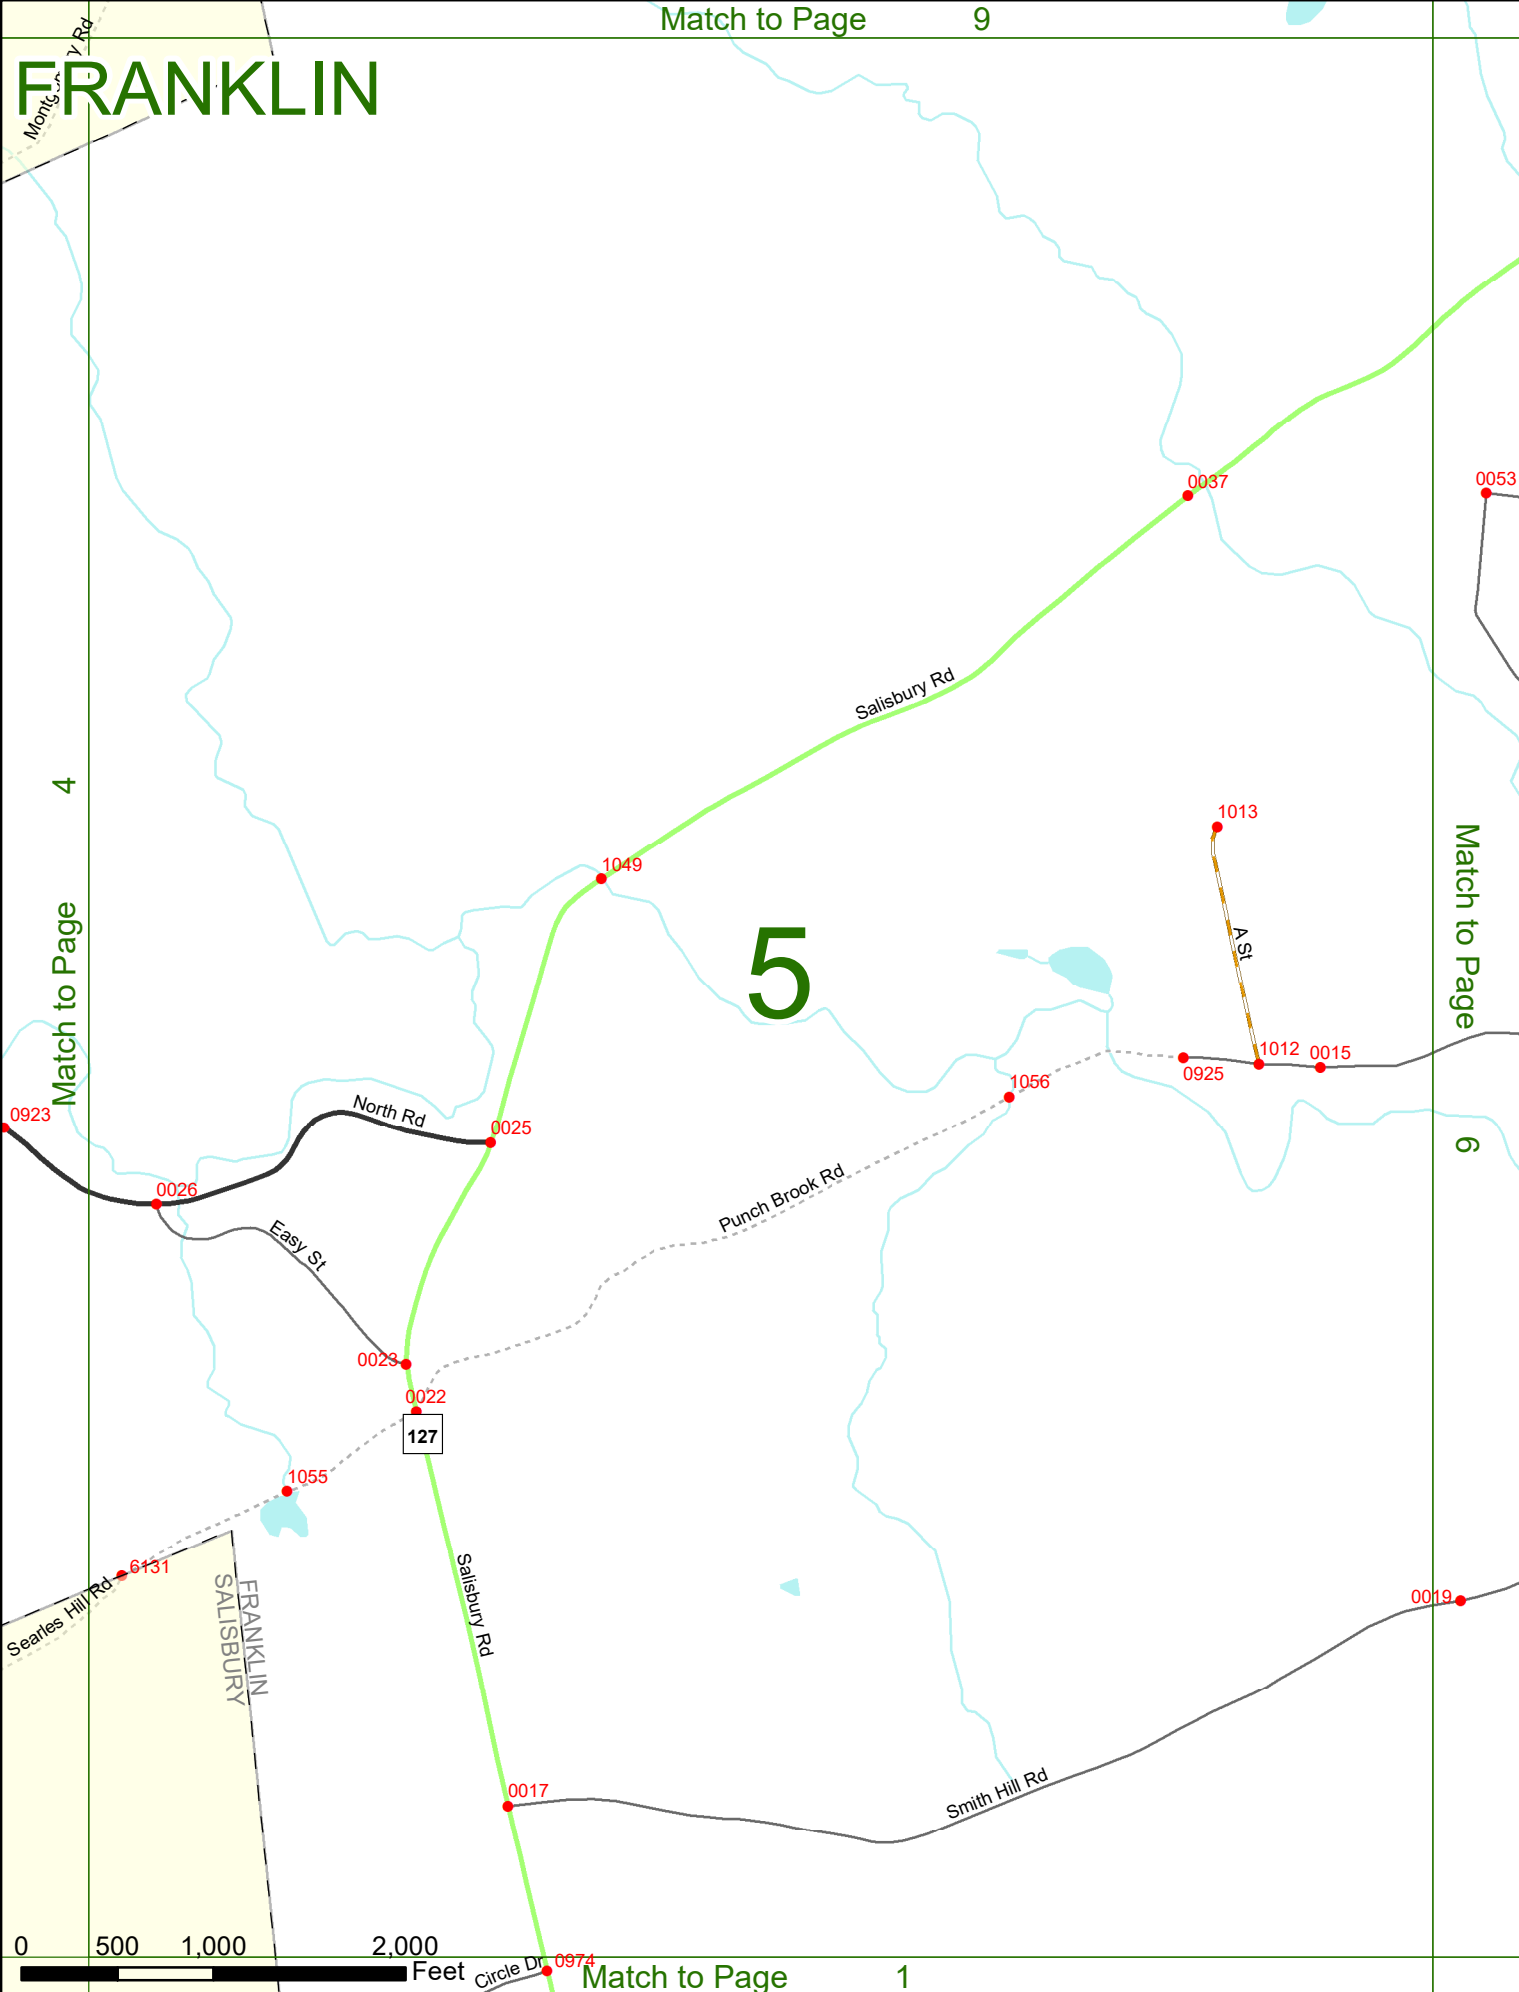

FRANKLIN

5

4

Match to Page

6