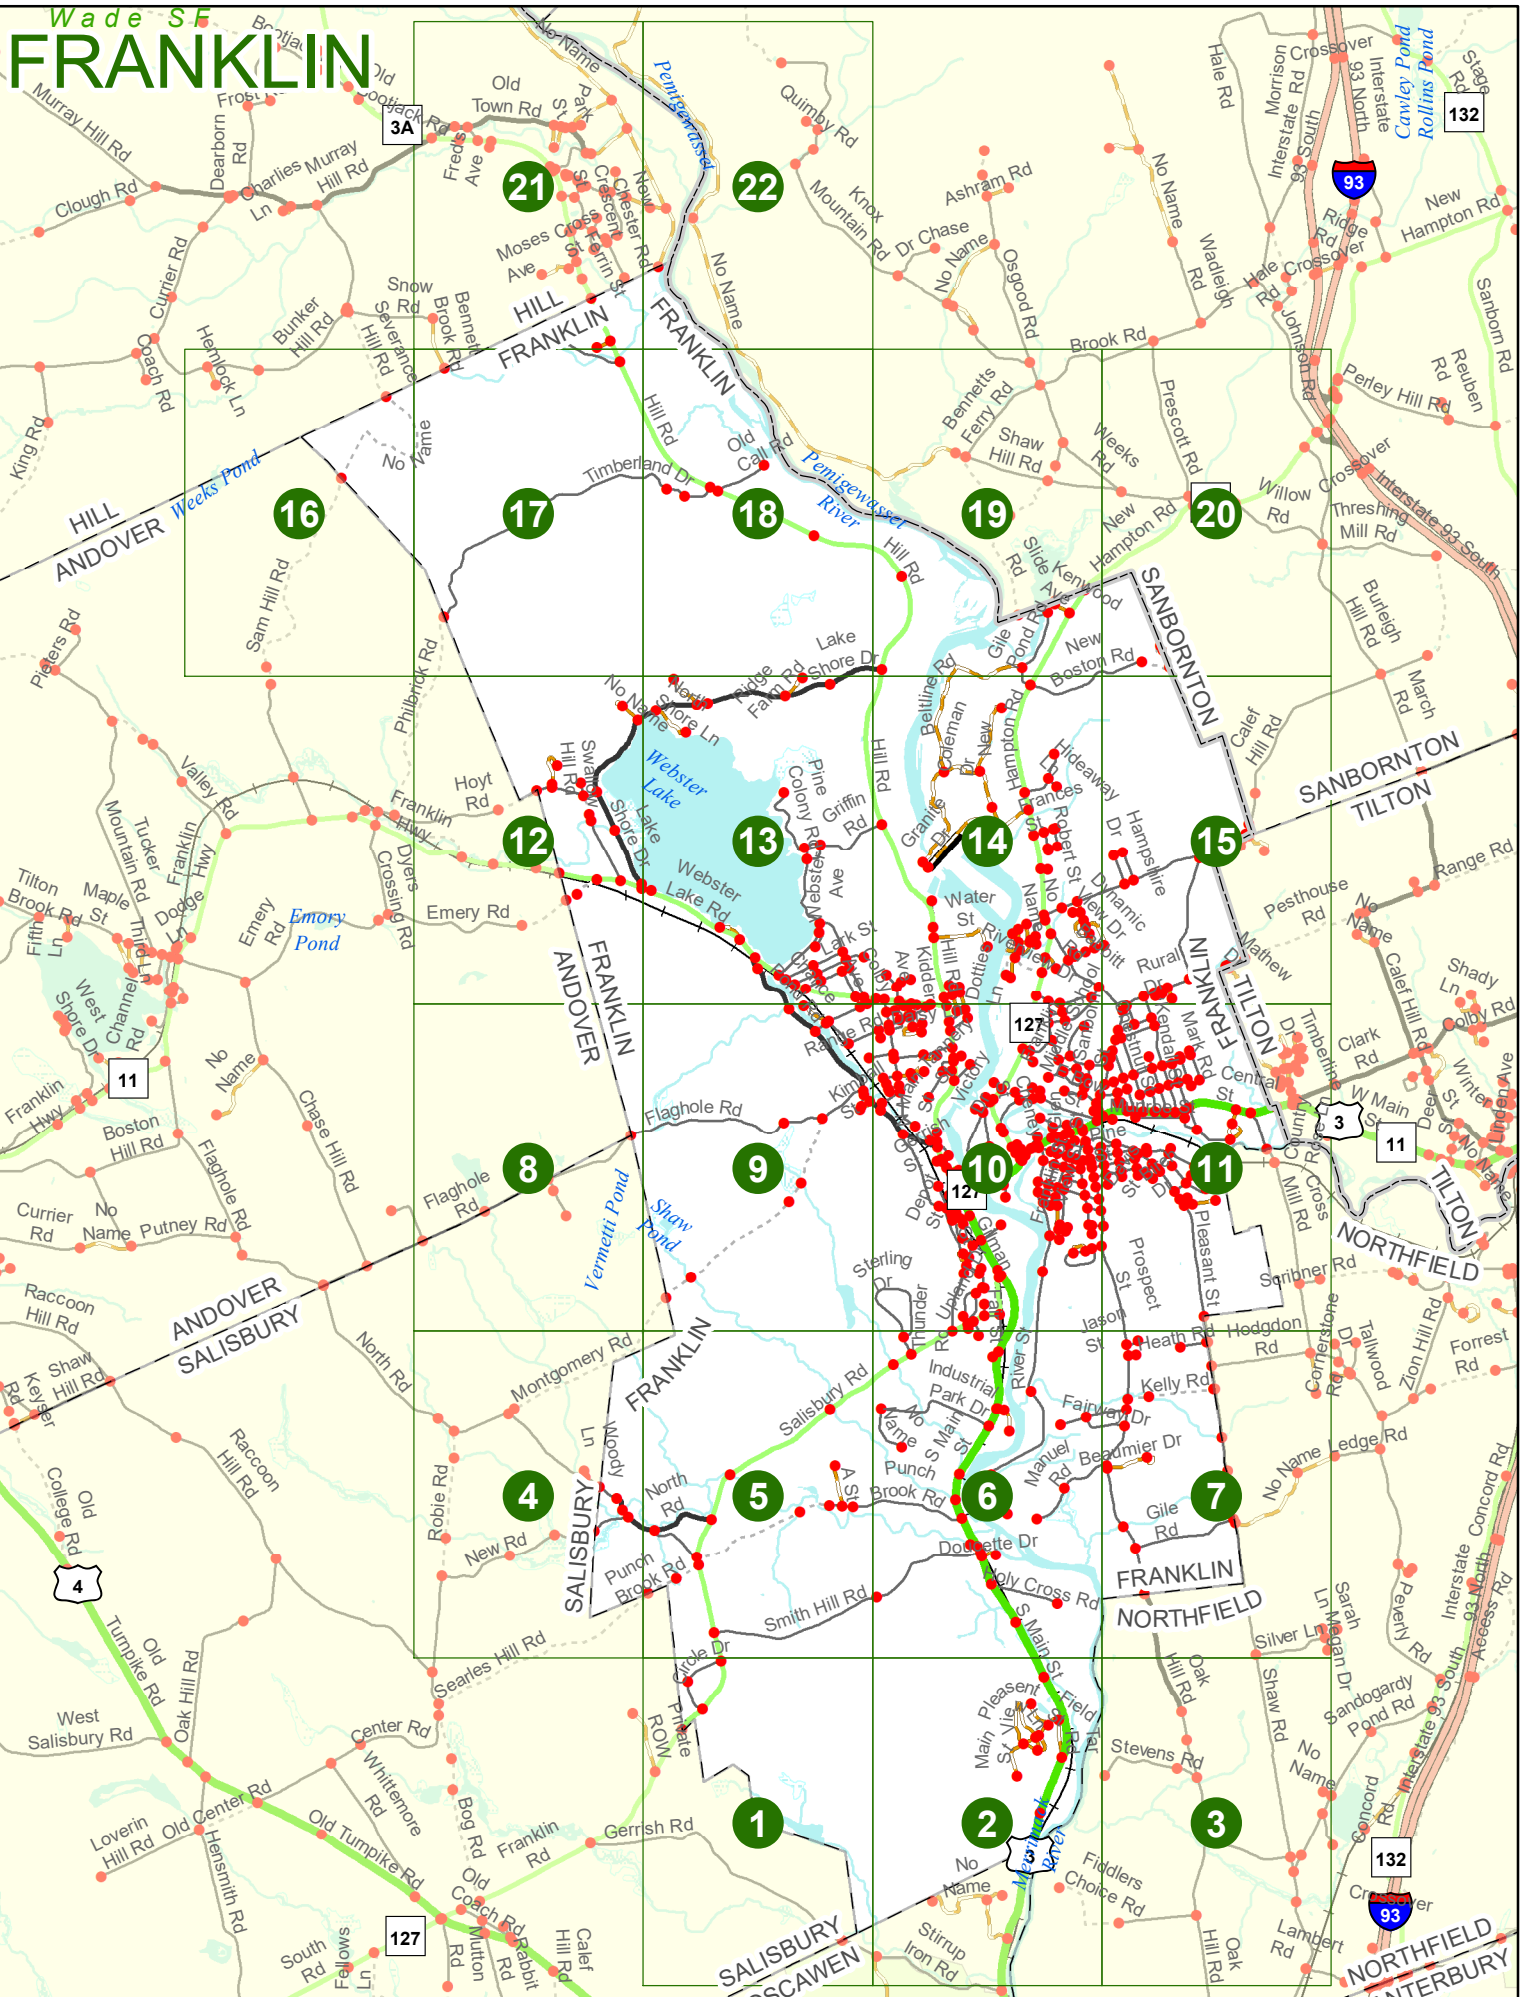

New Hampshire
DOT
Department of Transportation

Maps and data sets are not guaranteed to be free from errors and omissions. Data is in a constant state of update and correction by various groups and agencies. Information displayed on this map is the best available at the time of publication.

2022 Nodal Reference Bookmap

LEGEND

NHDOT will accept crash locations based on the State of NH Uniform Police Traffic Accident Report.

Crash occurred on:

Option 1 Street Address
 123 Main Street

Option 2 Route No and/or Distance from NESW Intesecting Road, Bridge,
 Street name Intersecting Street Town/County line
 Main Street 500 E Oak Street

Option 3 First Node Distance from First Node Second Node
 515 212 632

Option 4 Route No and/or Mile Marker on Interstate Only NESW Mile (Marker)
 Street name
 189S 700 feet S 36.8

Option 3 – Example

Street Name Loudon Road
First Node 803
Distance from First Node 318 Ft
Second Node 813