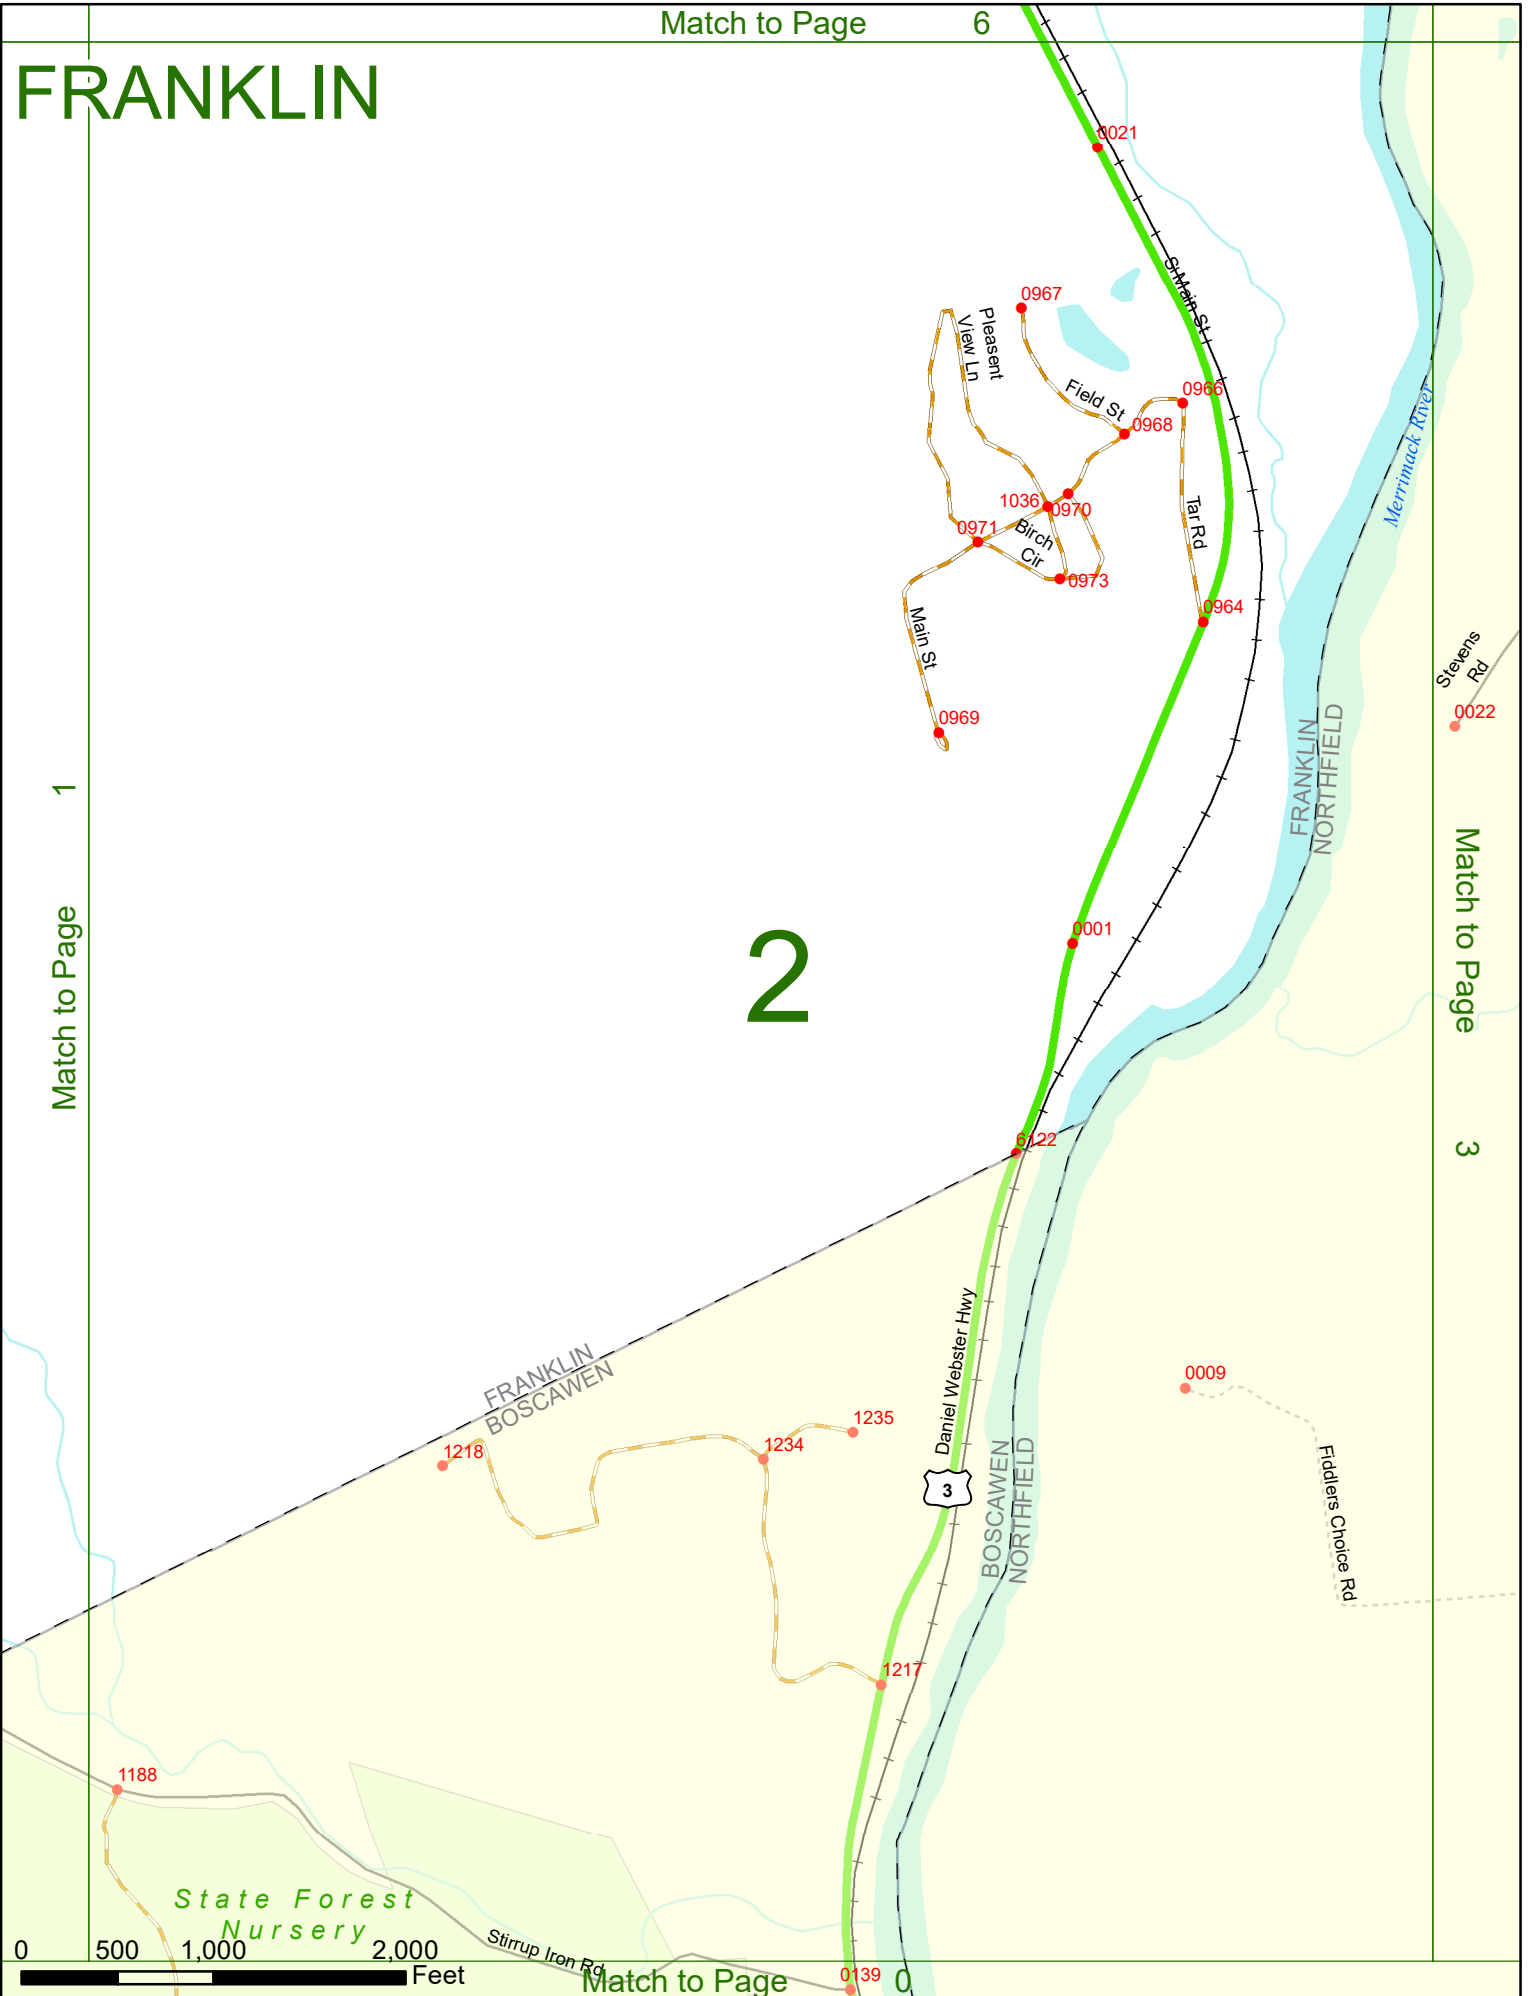

FRANKLIN

1

Match to Page

2

Match to Page

3