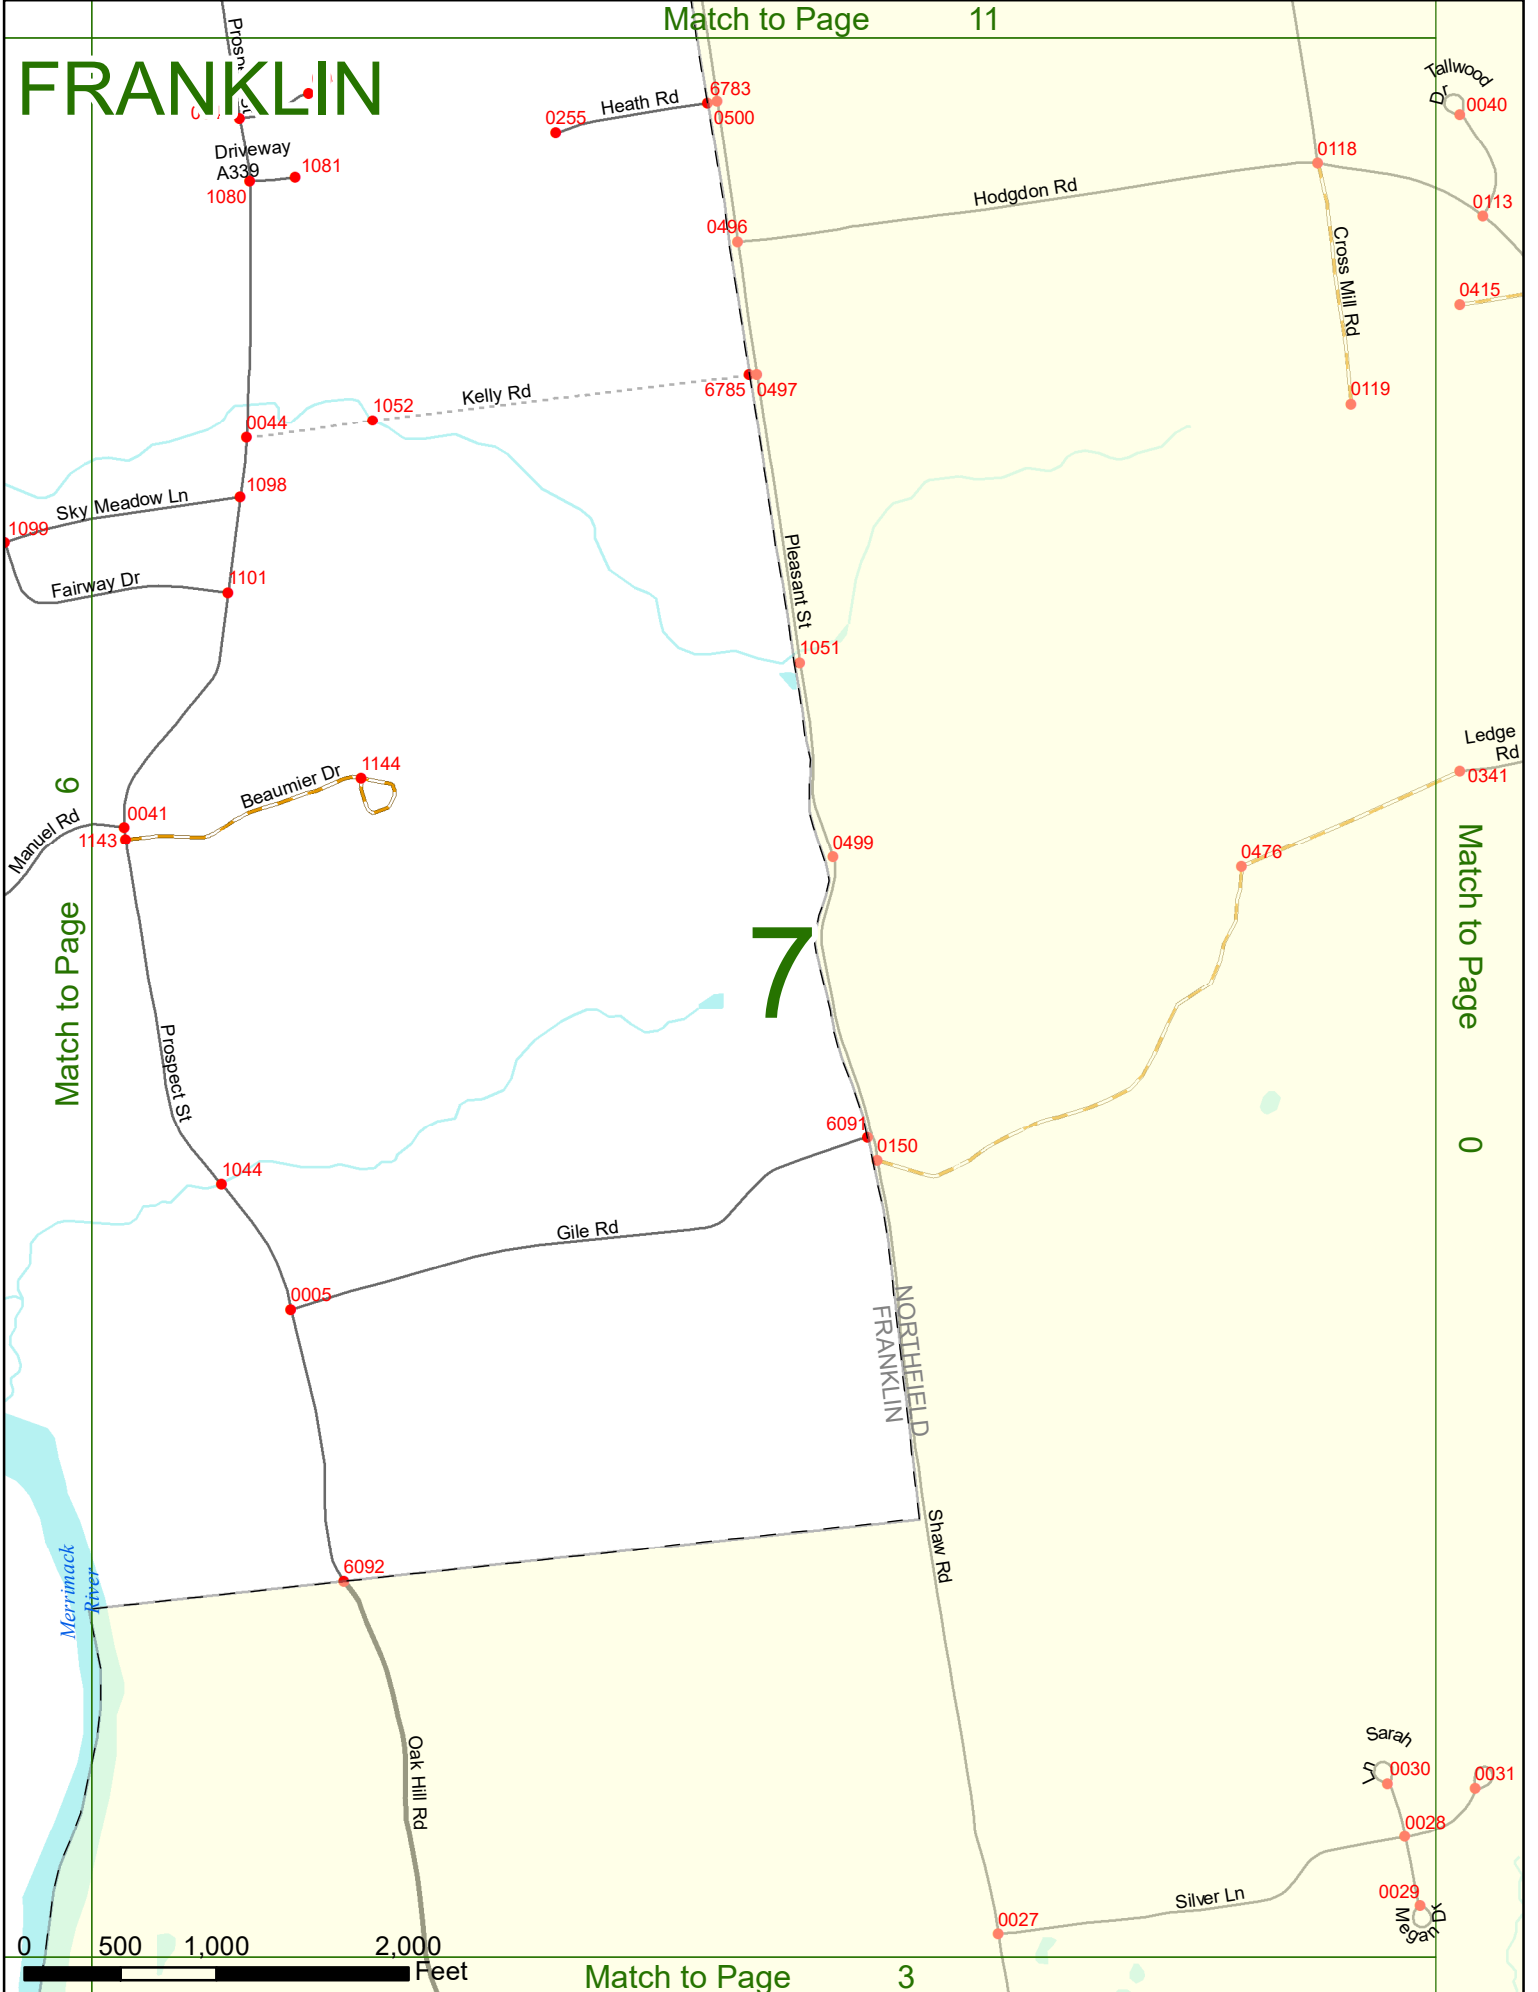

FRANKLIN

Match to Page 11

Match to Page 6

Match to Page 0

7

Match to Page 3