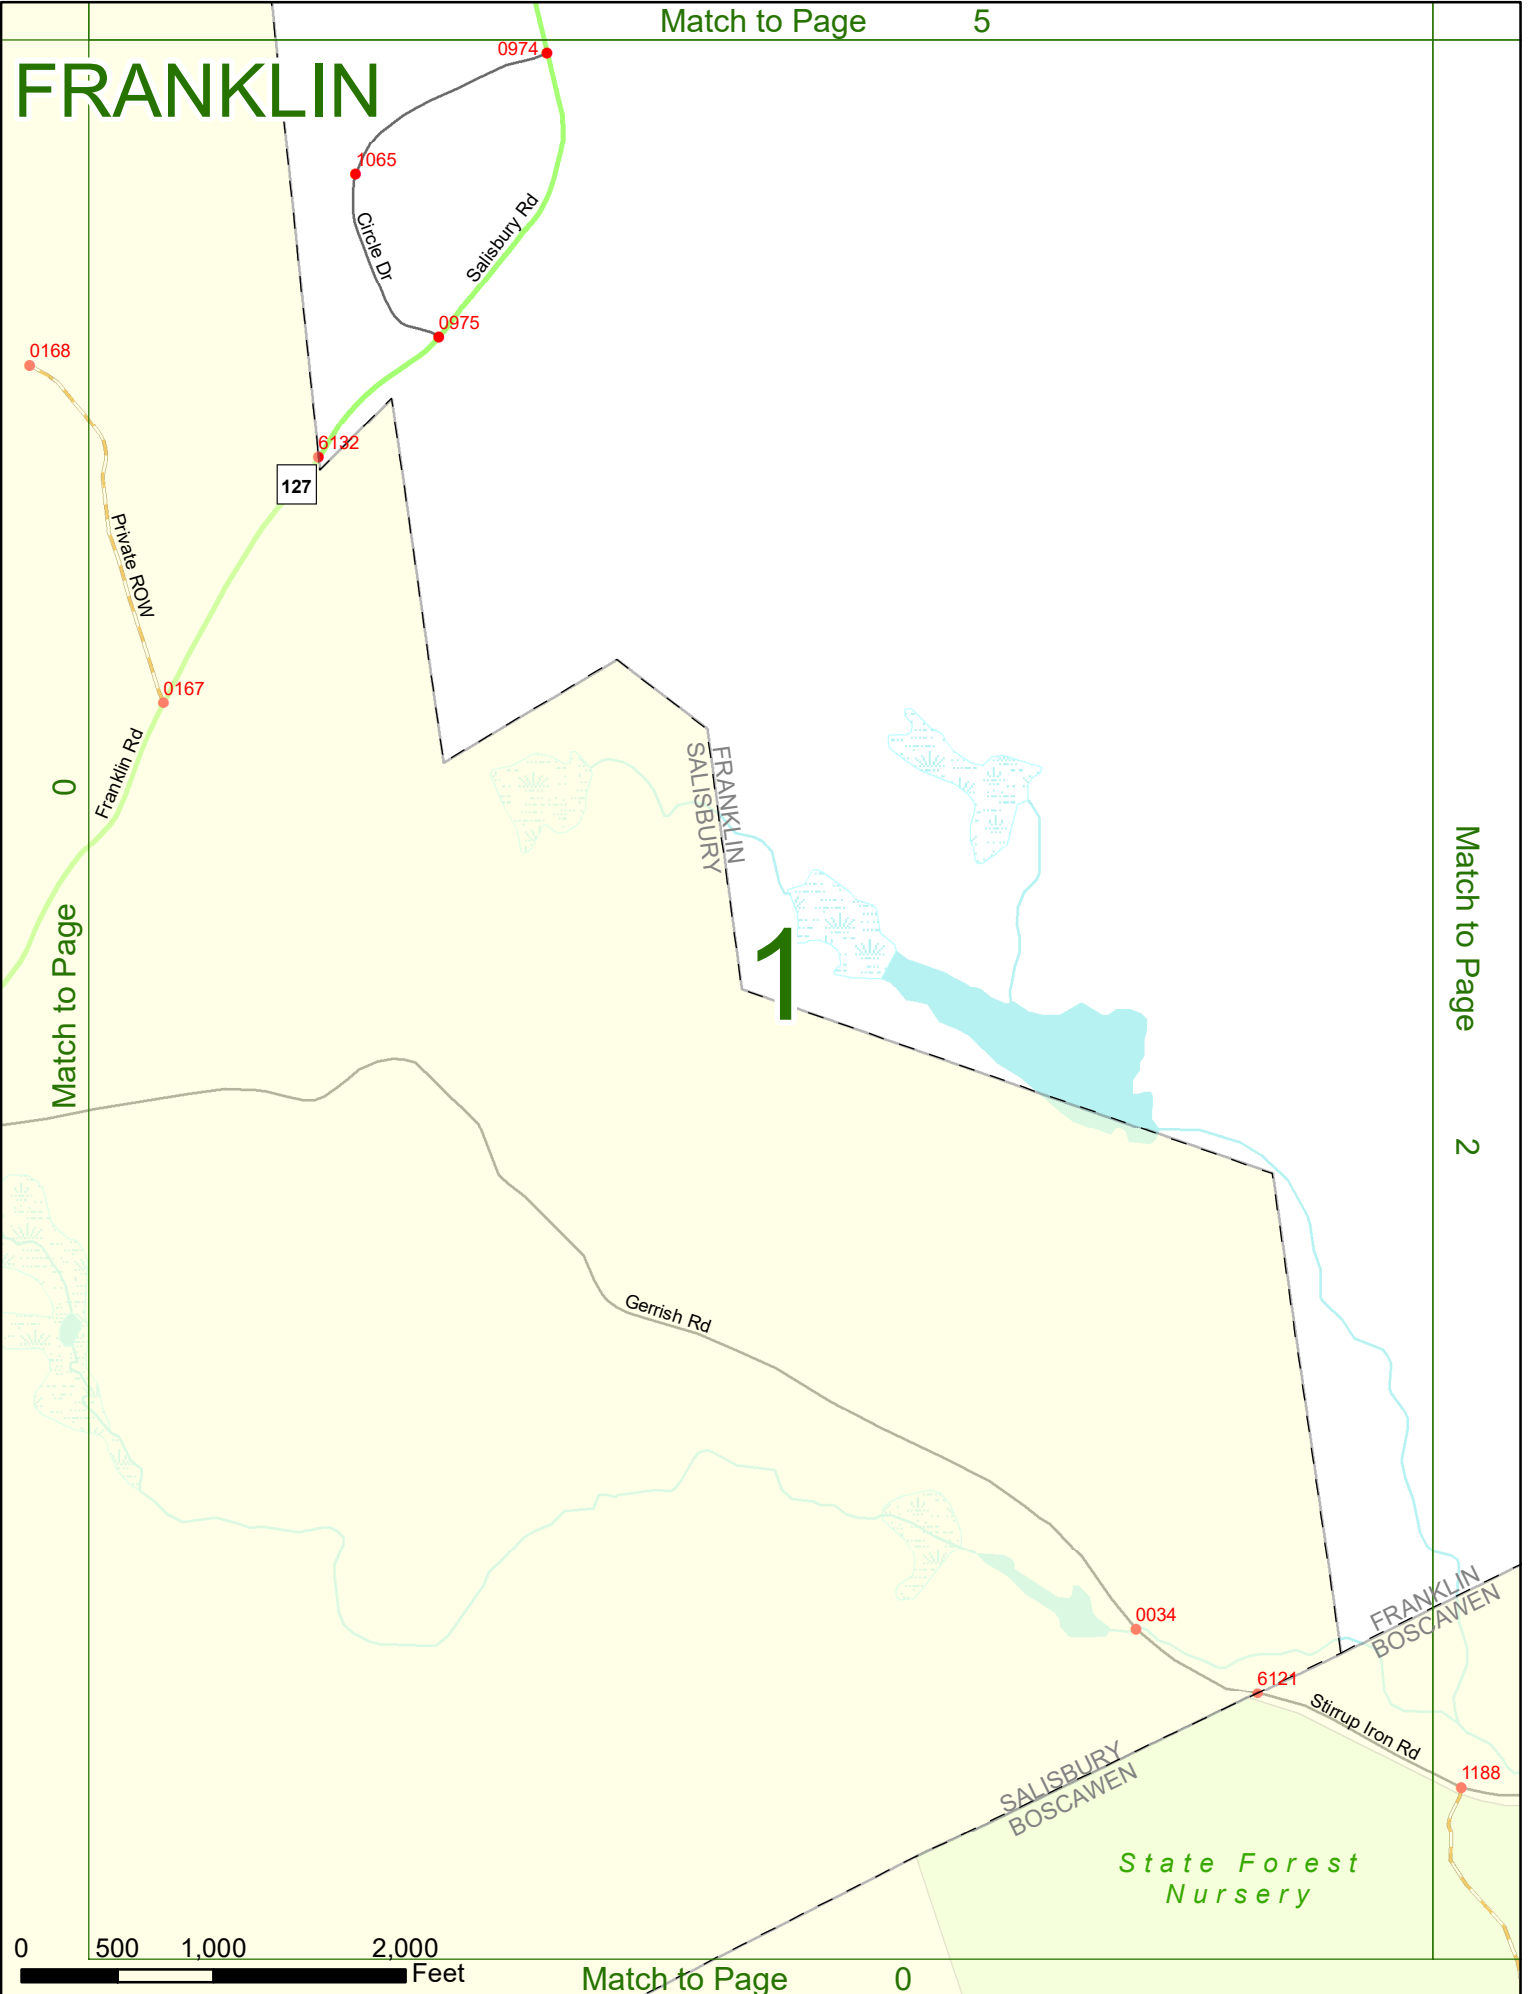

FRANKLIN

Match to Page 0

Match to Page 2

1

0 500 1,000 2,000 Feet

Match to Page 0