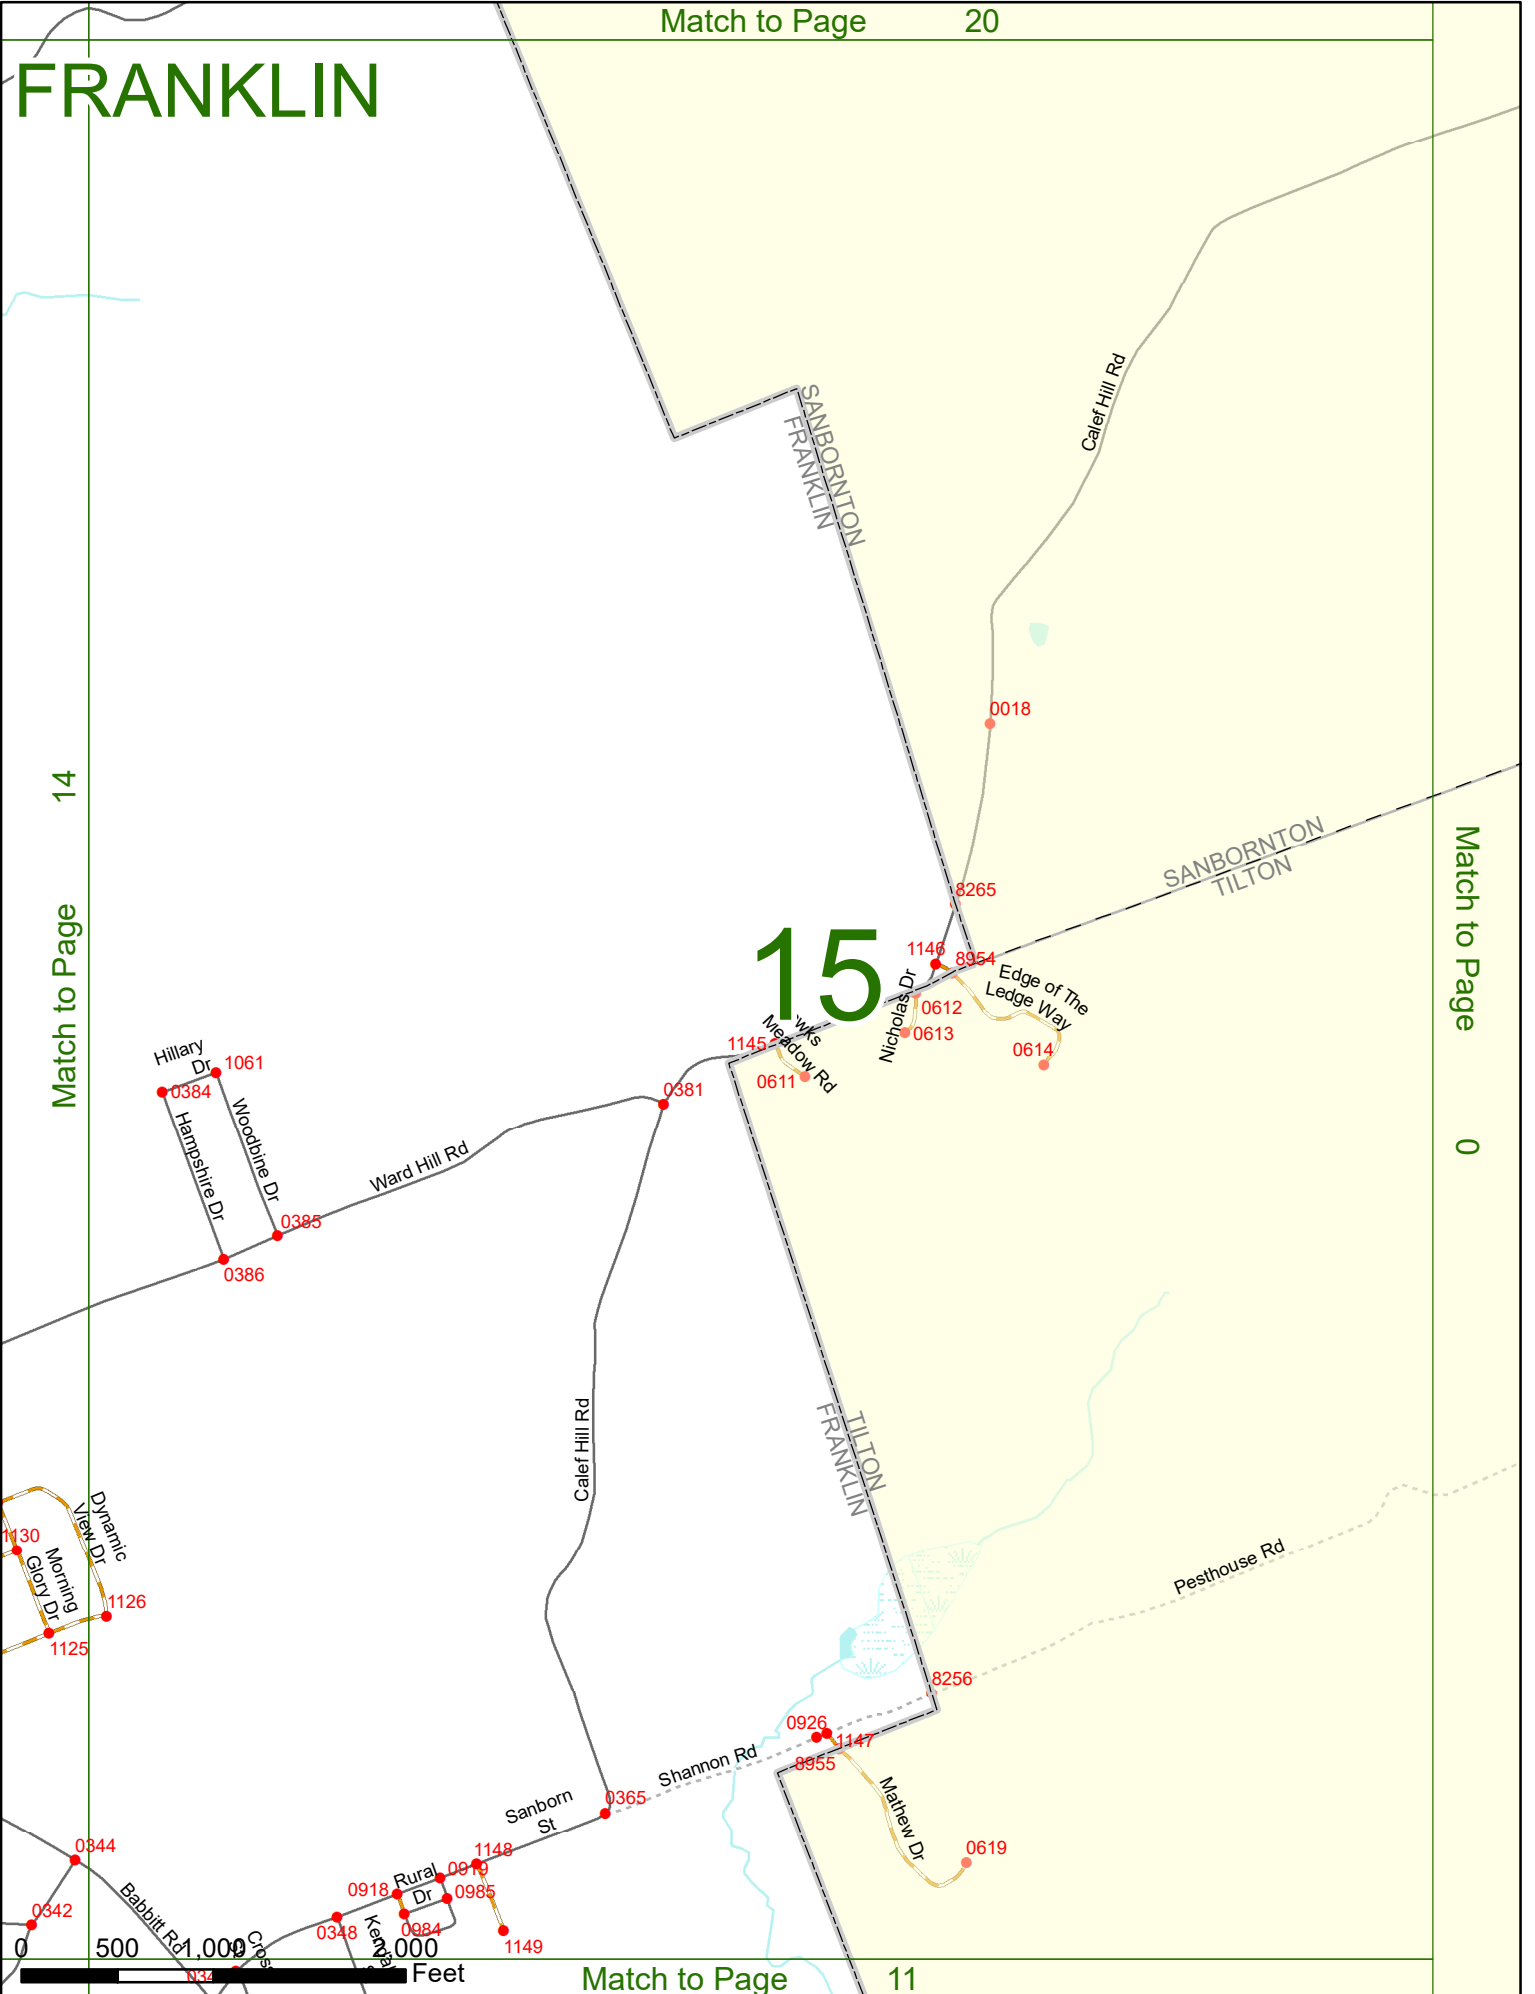

FRANKLIN

14

Match to Page

Match to Page

0

15