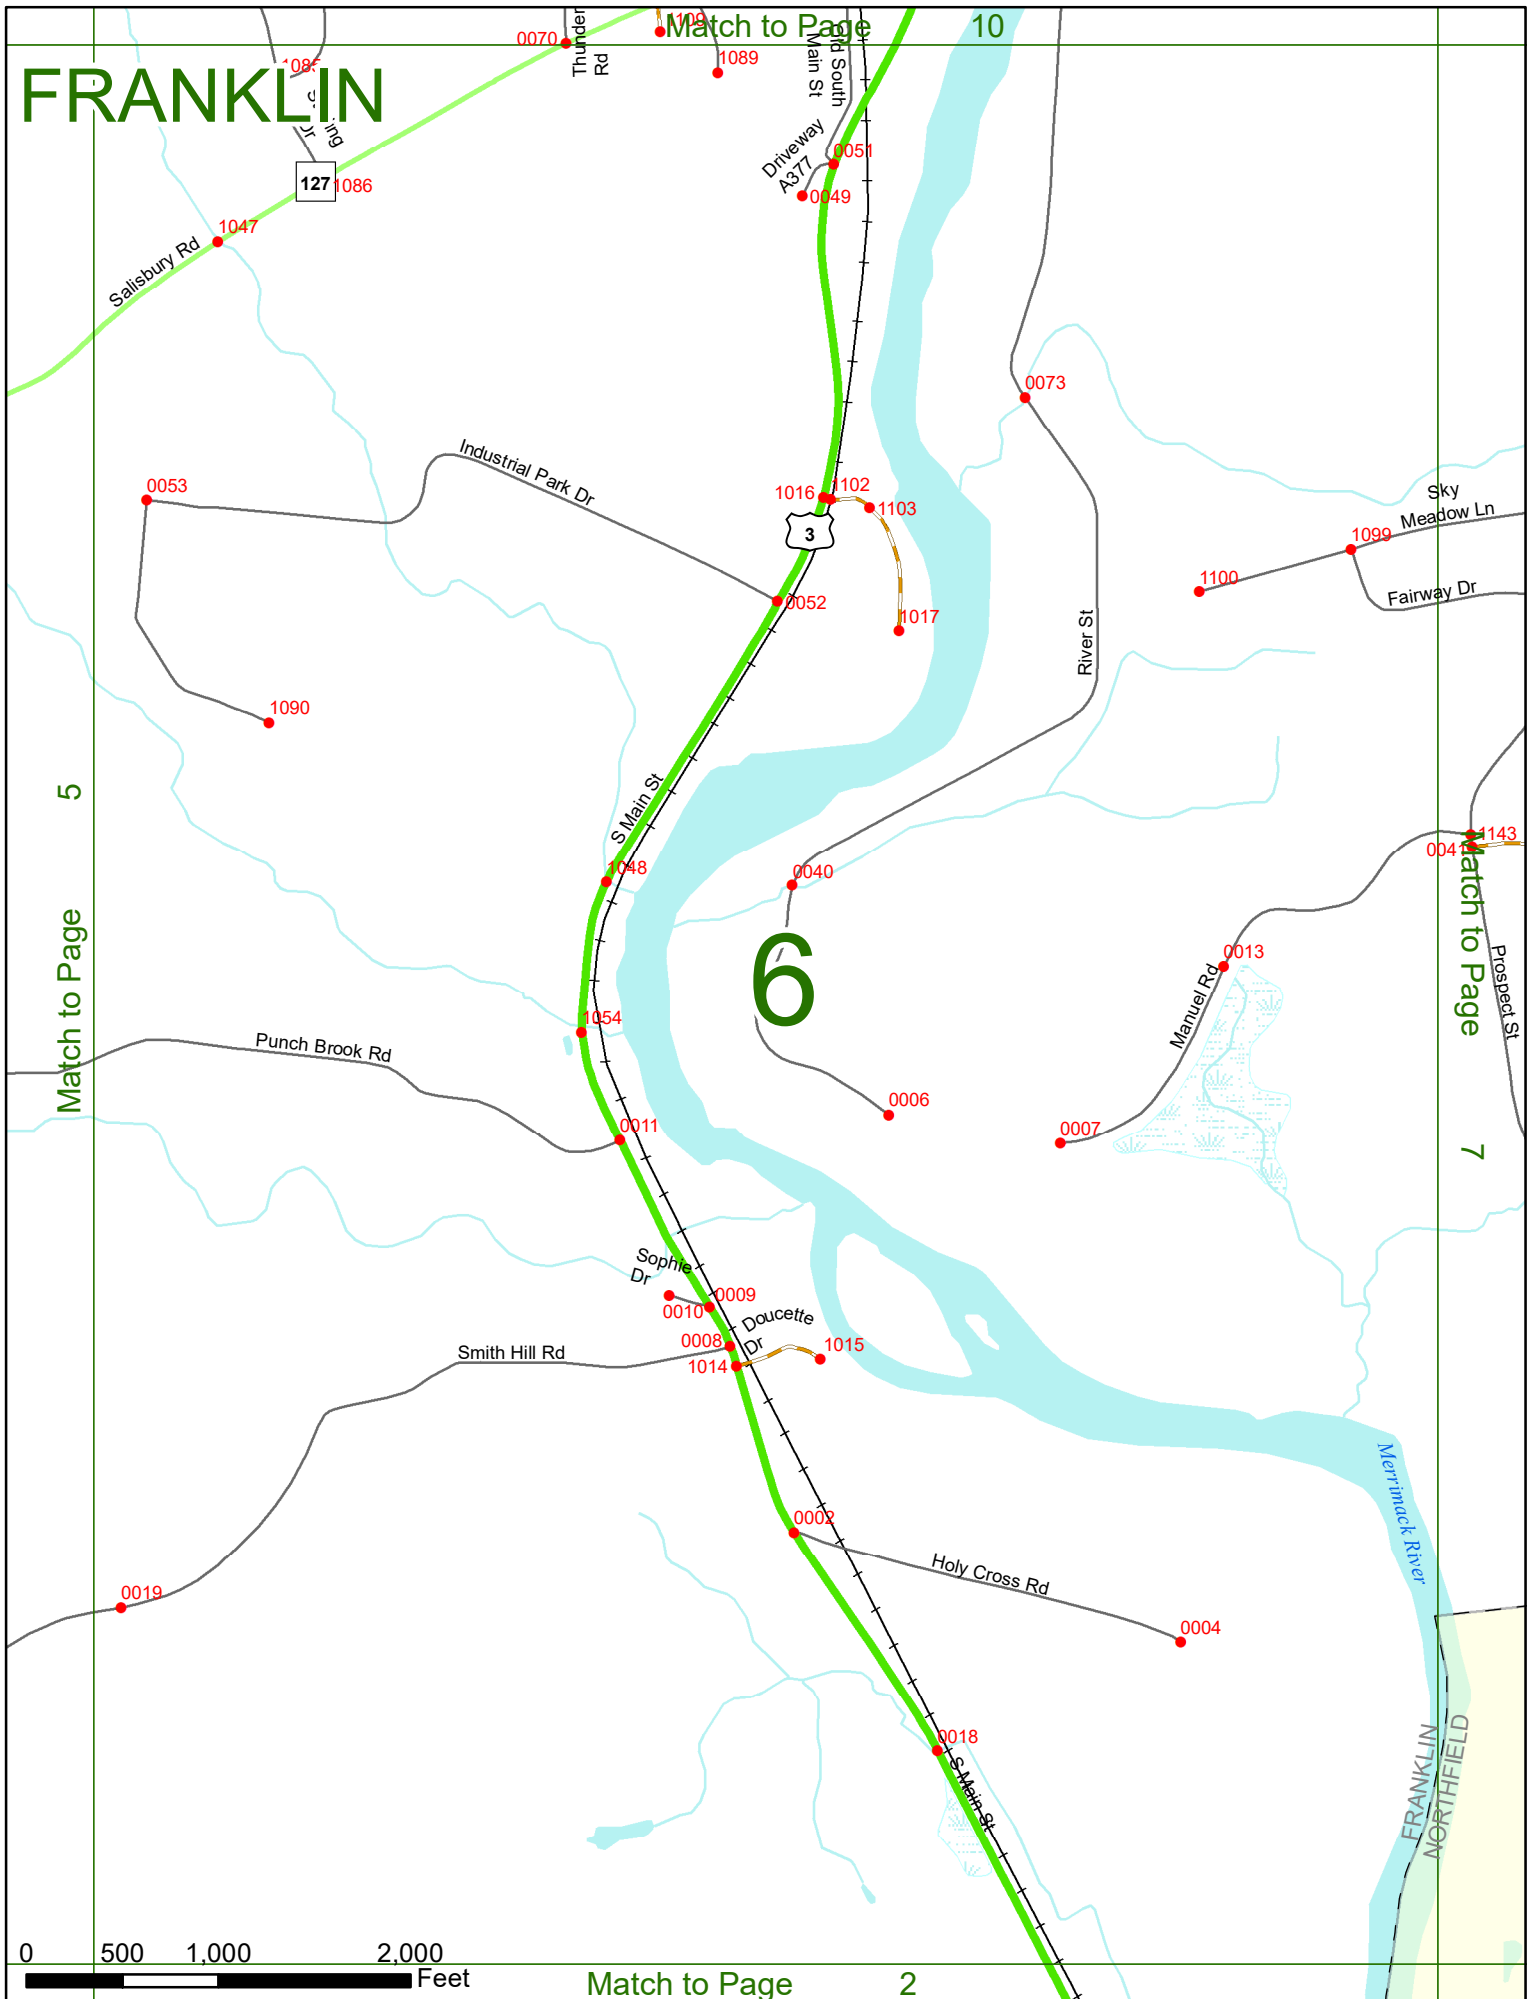

FRANKLIN

0 500 1,000 2,000 Feet

Match to Page

2

5

Match to Page

6

Match to Page

7

Match to Page

10

Match to Page

10

Match to Page

10

Match to Page

10

Match to Page

Match to Page

Match to Page

Match to Page

Match to Page

Match to Page

Match to Page

1085

1047

1086

0053

1090

Punch Brook Rd

0054

0011

Sophie Dr

0010

0009

0008

1014

Smith Hill Rd

Doucette Dr

1015

0002

Holy Cross Rd

0004

0018

Industrial Park Dr

1016

1102

1103

0052

1017

0073

Sky Meadow Ln

1099

1100

Fairway Dr

River St

S Main St

1048

0040

Mantel Rd

0013

1143

0045

Prospect St

0070

1089

1089

0051

0049

Thunder Rd

10th South Main St

Driveway A377

127

FRANKLIN NORTHFIELD