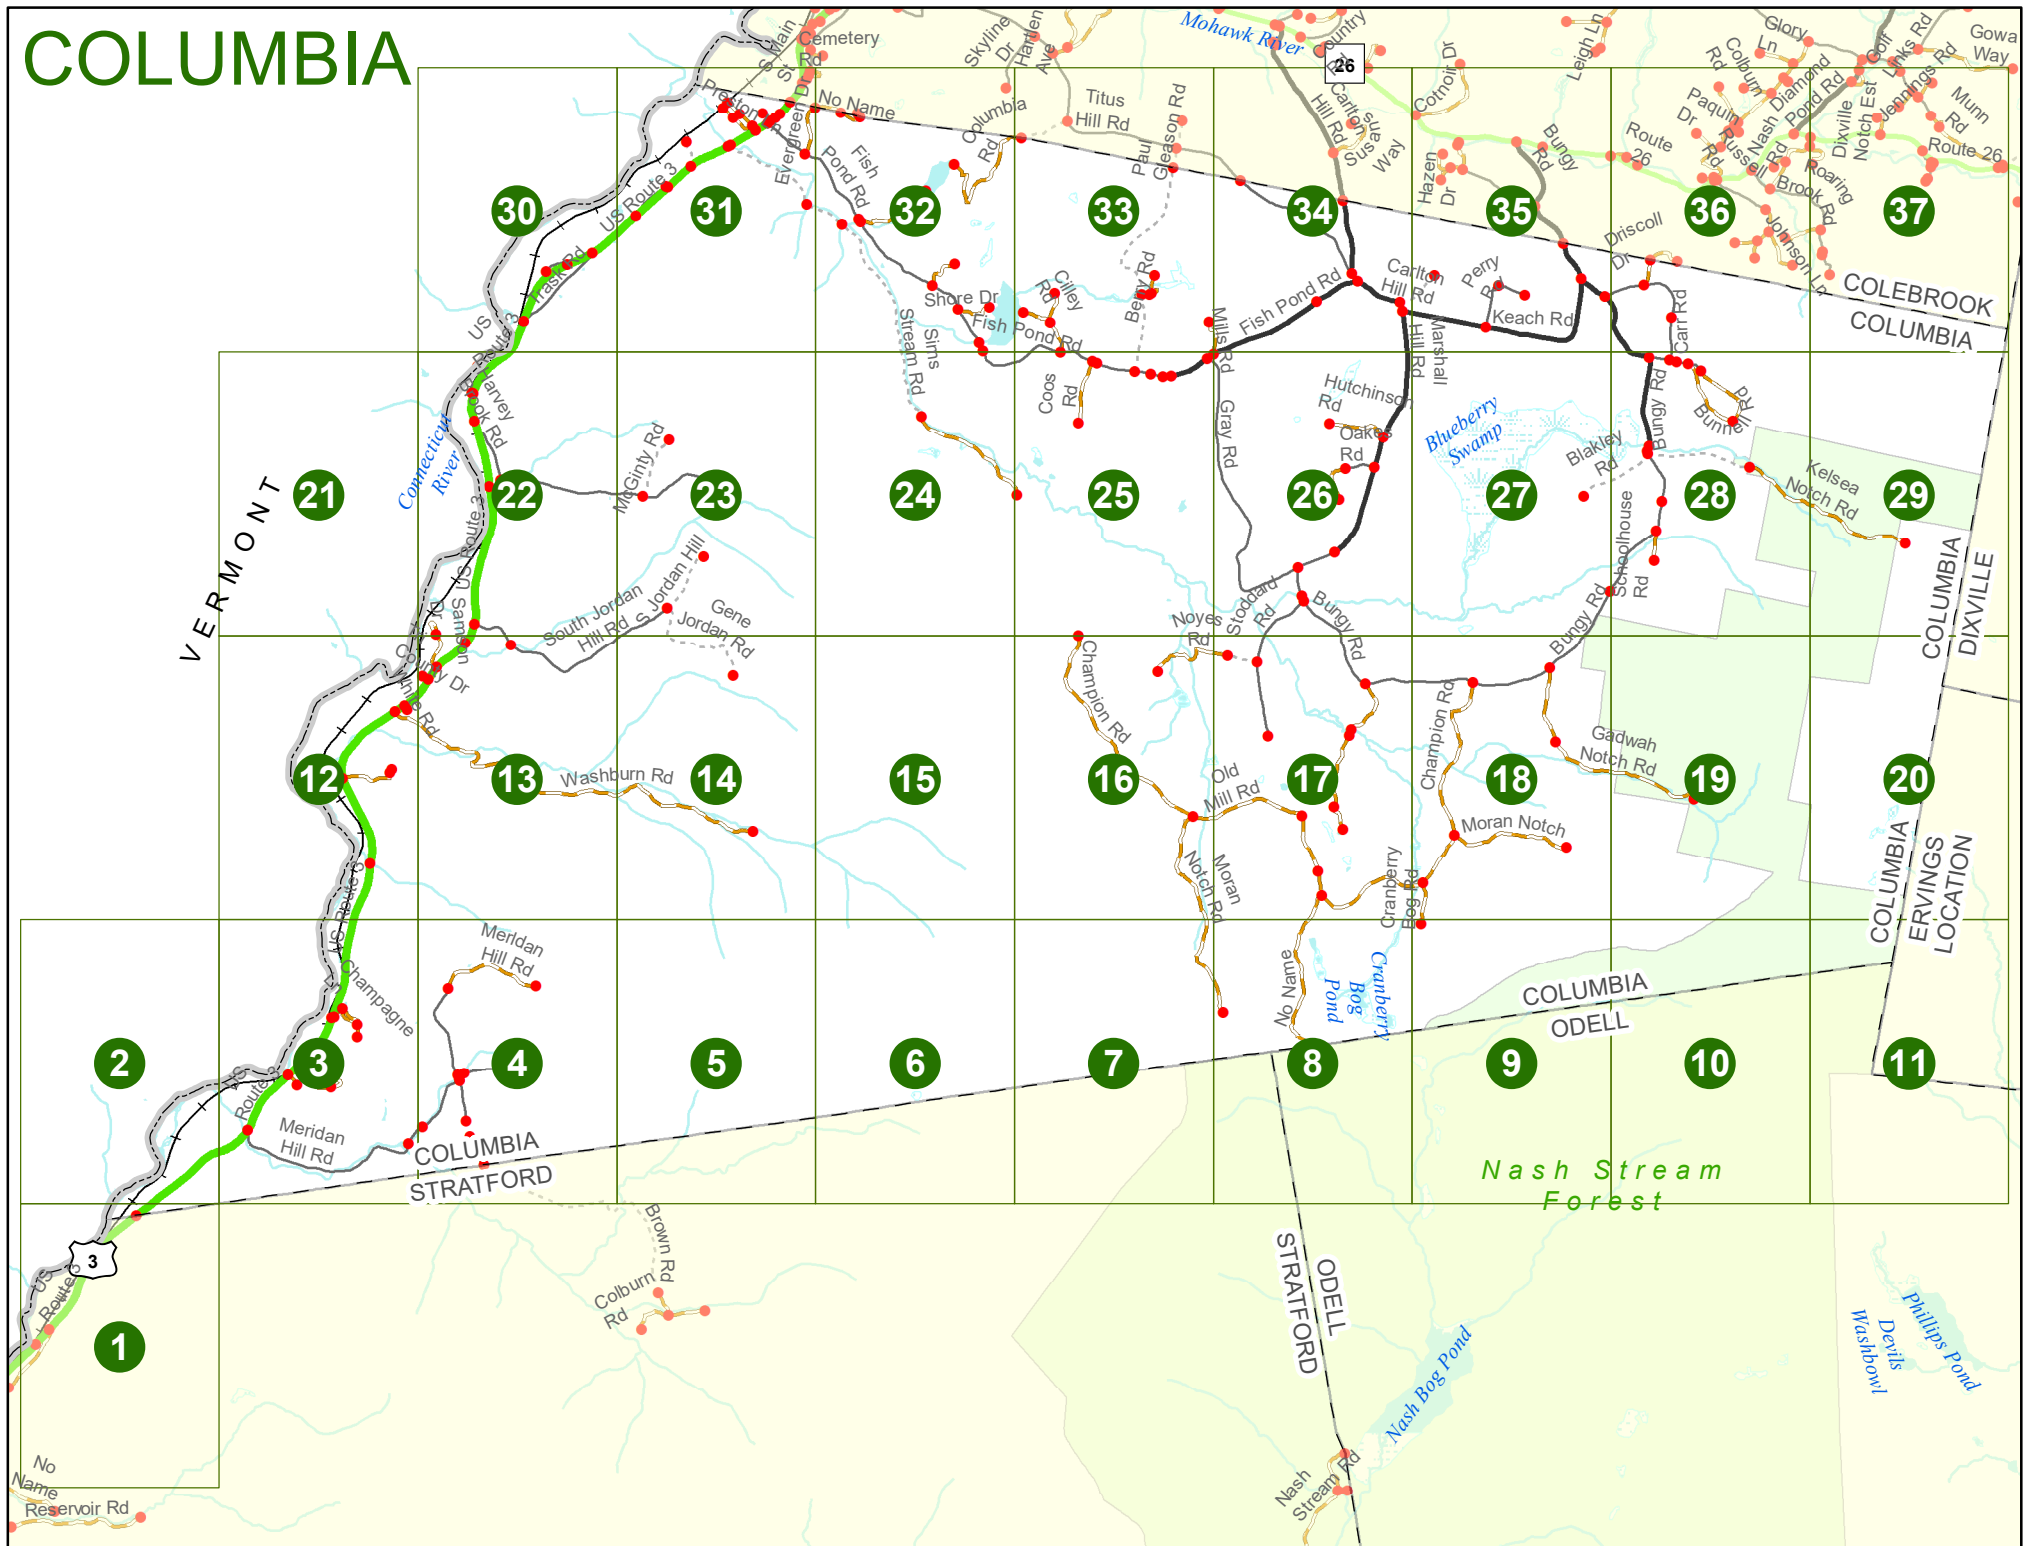

2022 Nodal Reference Bookmap

LEGEND

NHDOT will accept crash locations based on the State of NH Uniform Police Traffic Accident Report.

Crash occurred on:

Option 1 Street Address
 123 Main Street

Option 2 Route No and/or Distance from NESW Intesecting Road, Bridge,
 Street name Intersecting Street Town/County line
 Main Street 500 E Oak Street

Option 3 First Node Distance from First Node Second Node
 515 212 632

Option 4 Route No and/or Mile Marker on Interstate Only NESW Mile (Marker)
 Street name
 189S 700 feet S 36.8

Option 3 – Example

Street Name Loudon Road
First Node 803
Distance from First Node 318 Ft
Second Node 813

COLUMBIA

COLUMBIA

VERMONT

Match to Page 2

COLUMBIA
STRATFORD

Match to Page 0

Match to Page 0

1