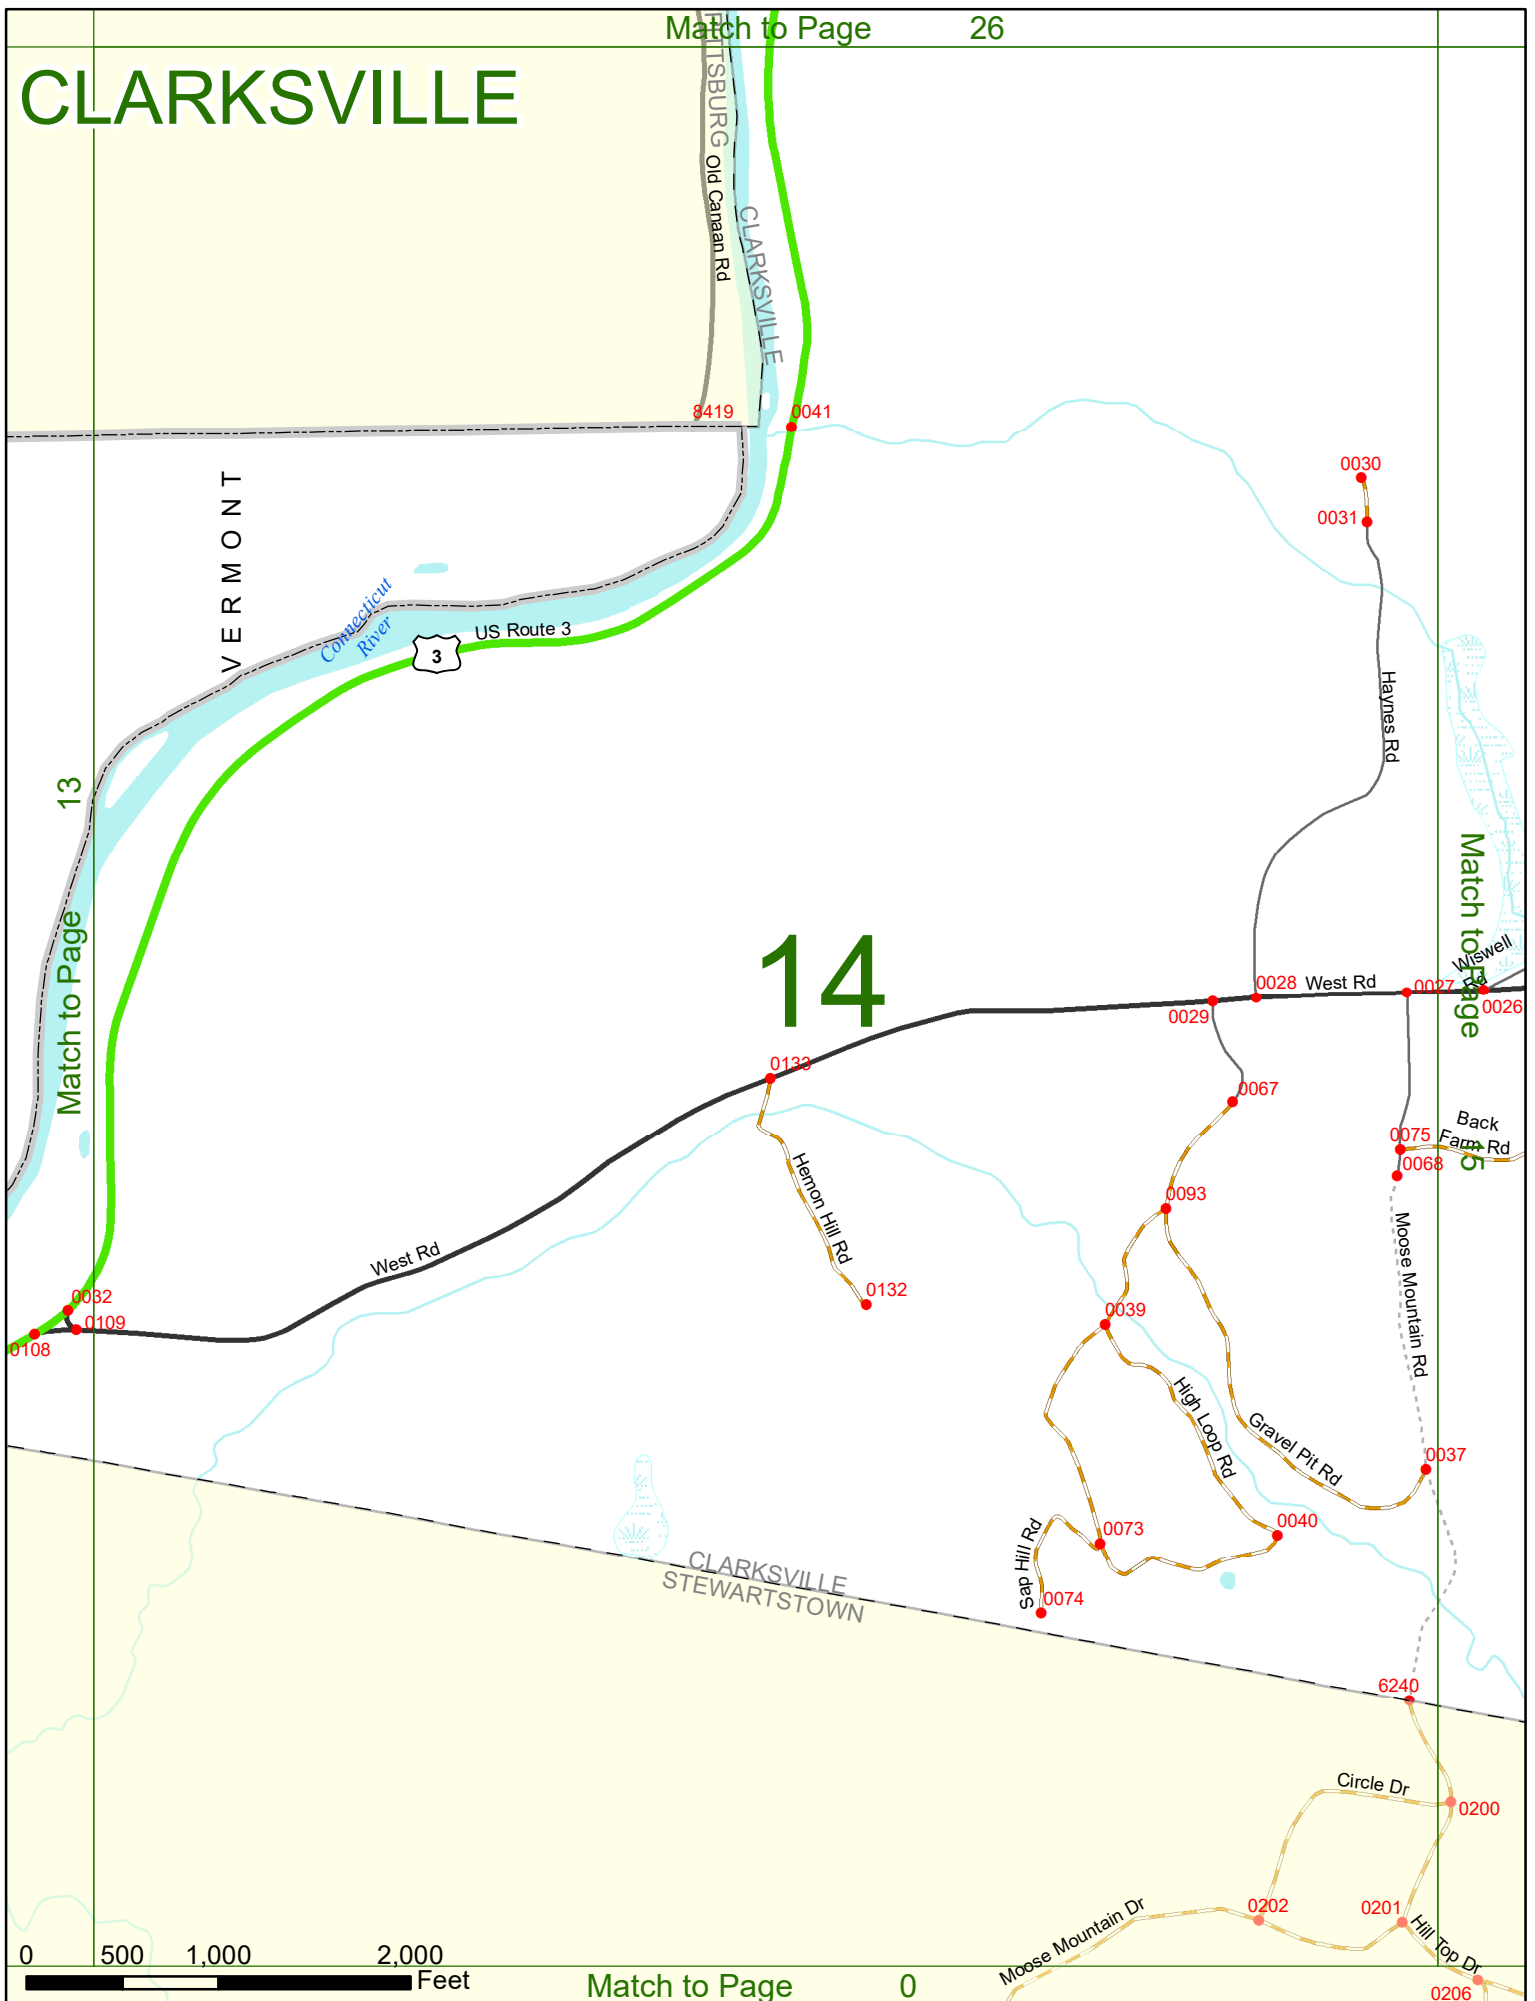

CLARKSVILLE

14