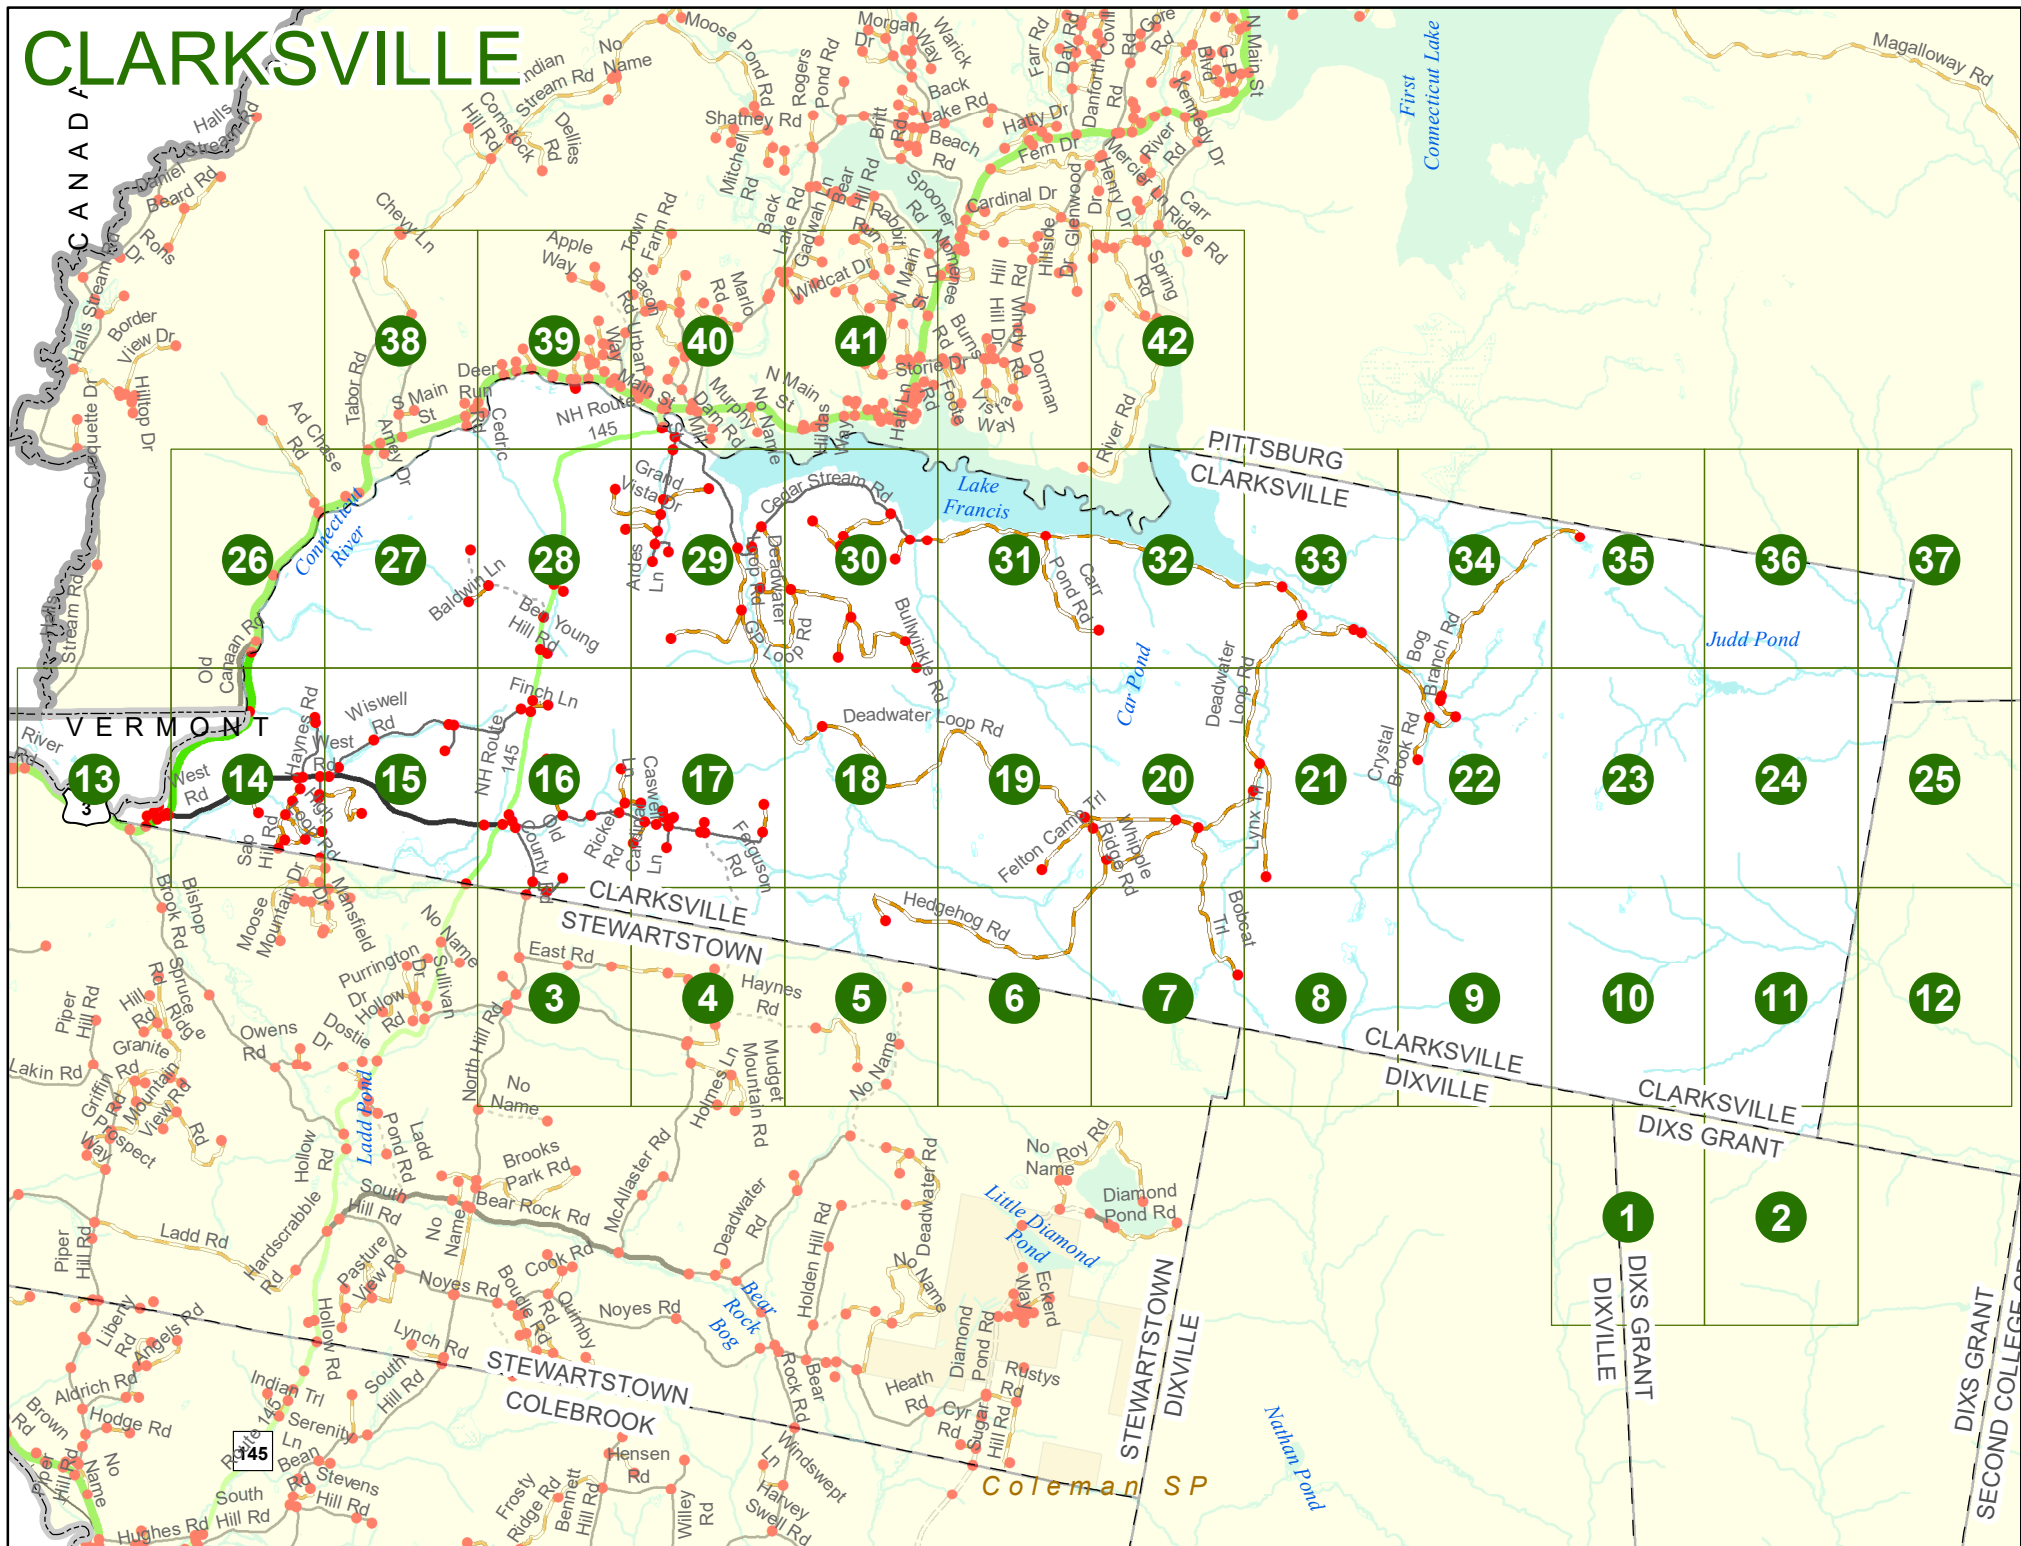

CLARKSVILLE