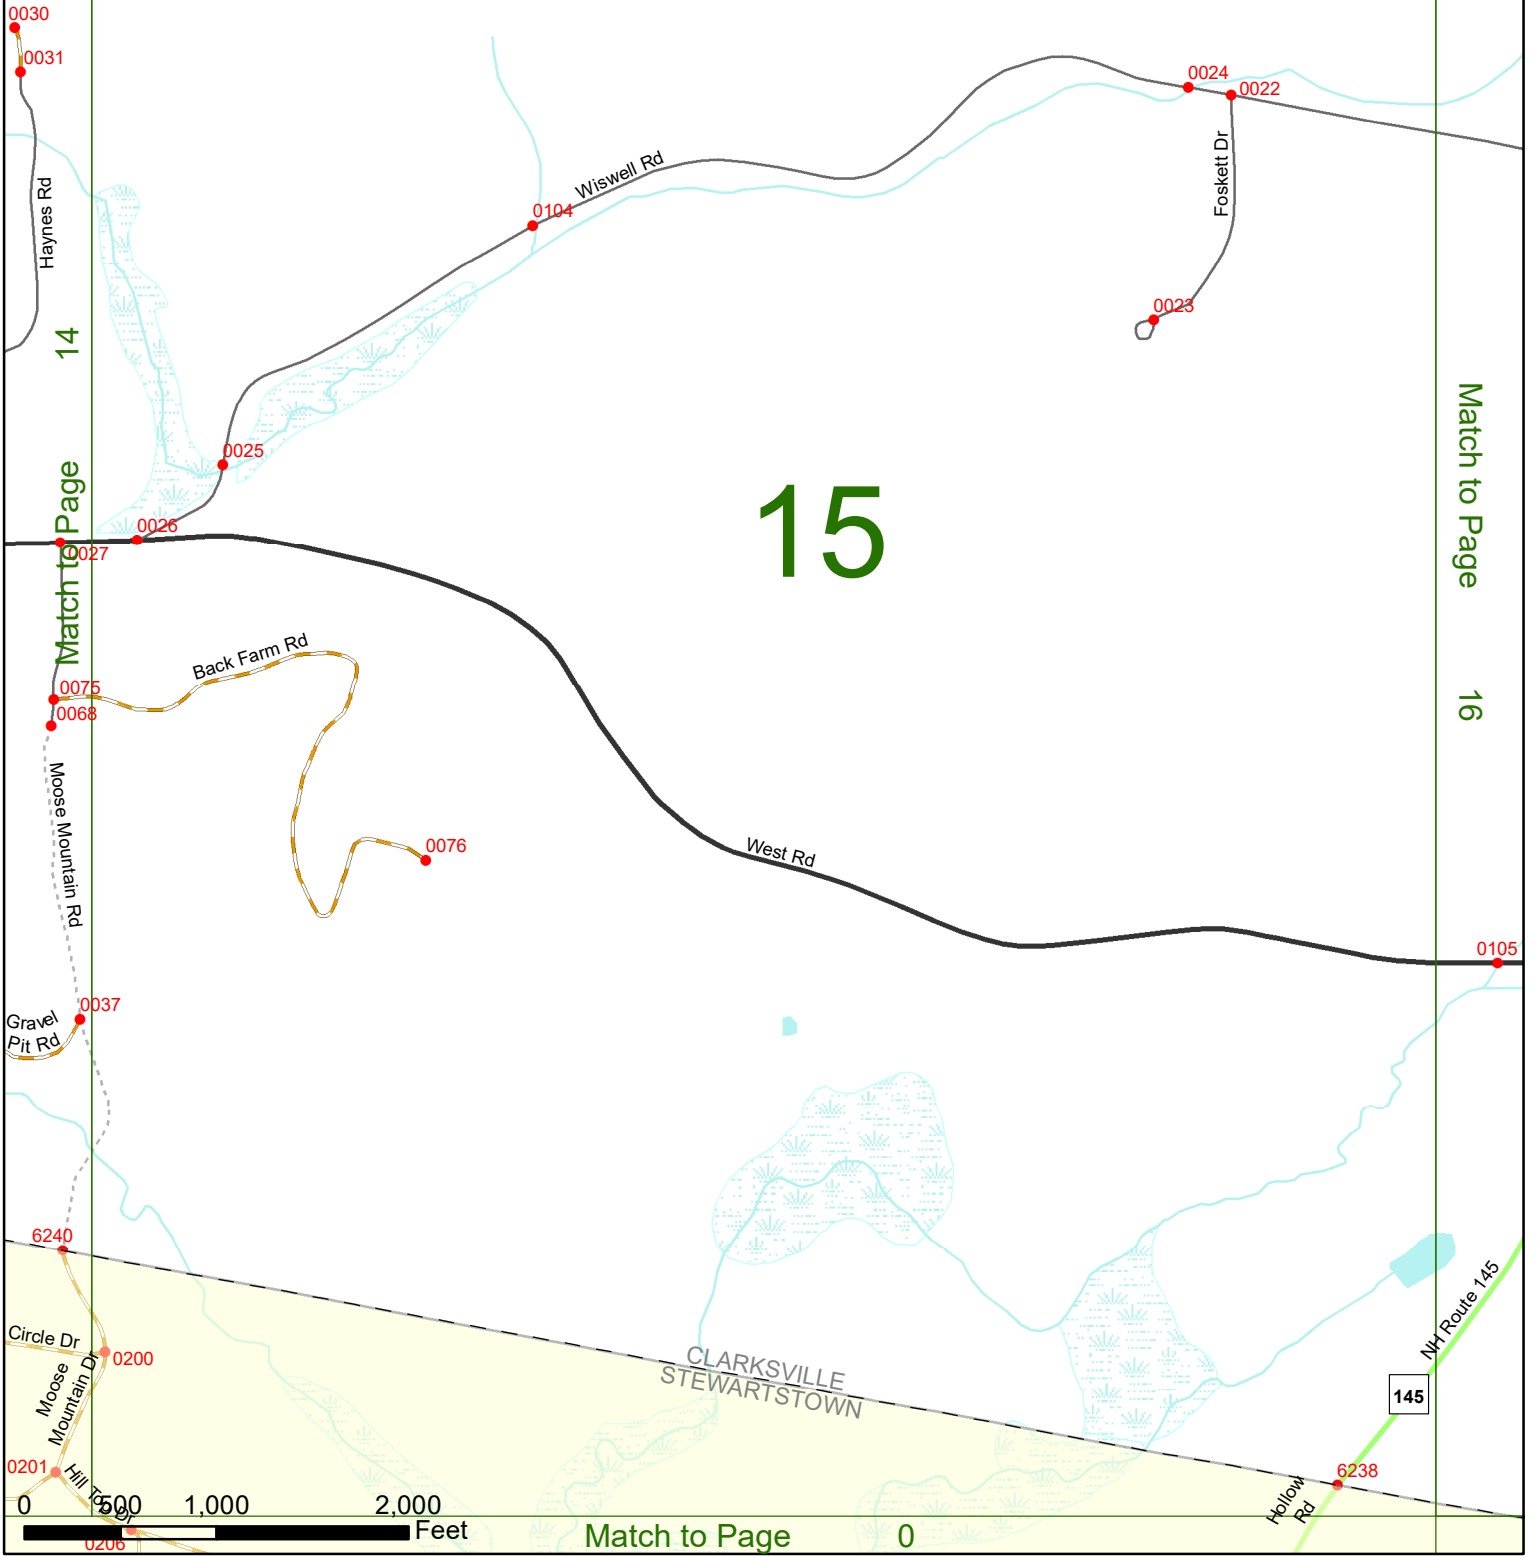

CLARKSVILLE

Match to Page 16

14

15

16

Match to Page

0

Match to Page

0

145

CLARKSVILLE
STEWARTSTOWN

NH Route 145

Hollow Rd

Haynes Rd

Wiswell Rd

Foskett Dr

Back Farm Rd

West Rd

Moose Mountain Rd

Gravel Pit Rd

Circle Dr

Moose Mountain Dr

Hill Top

0206