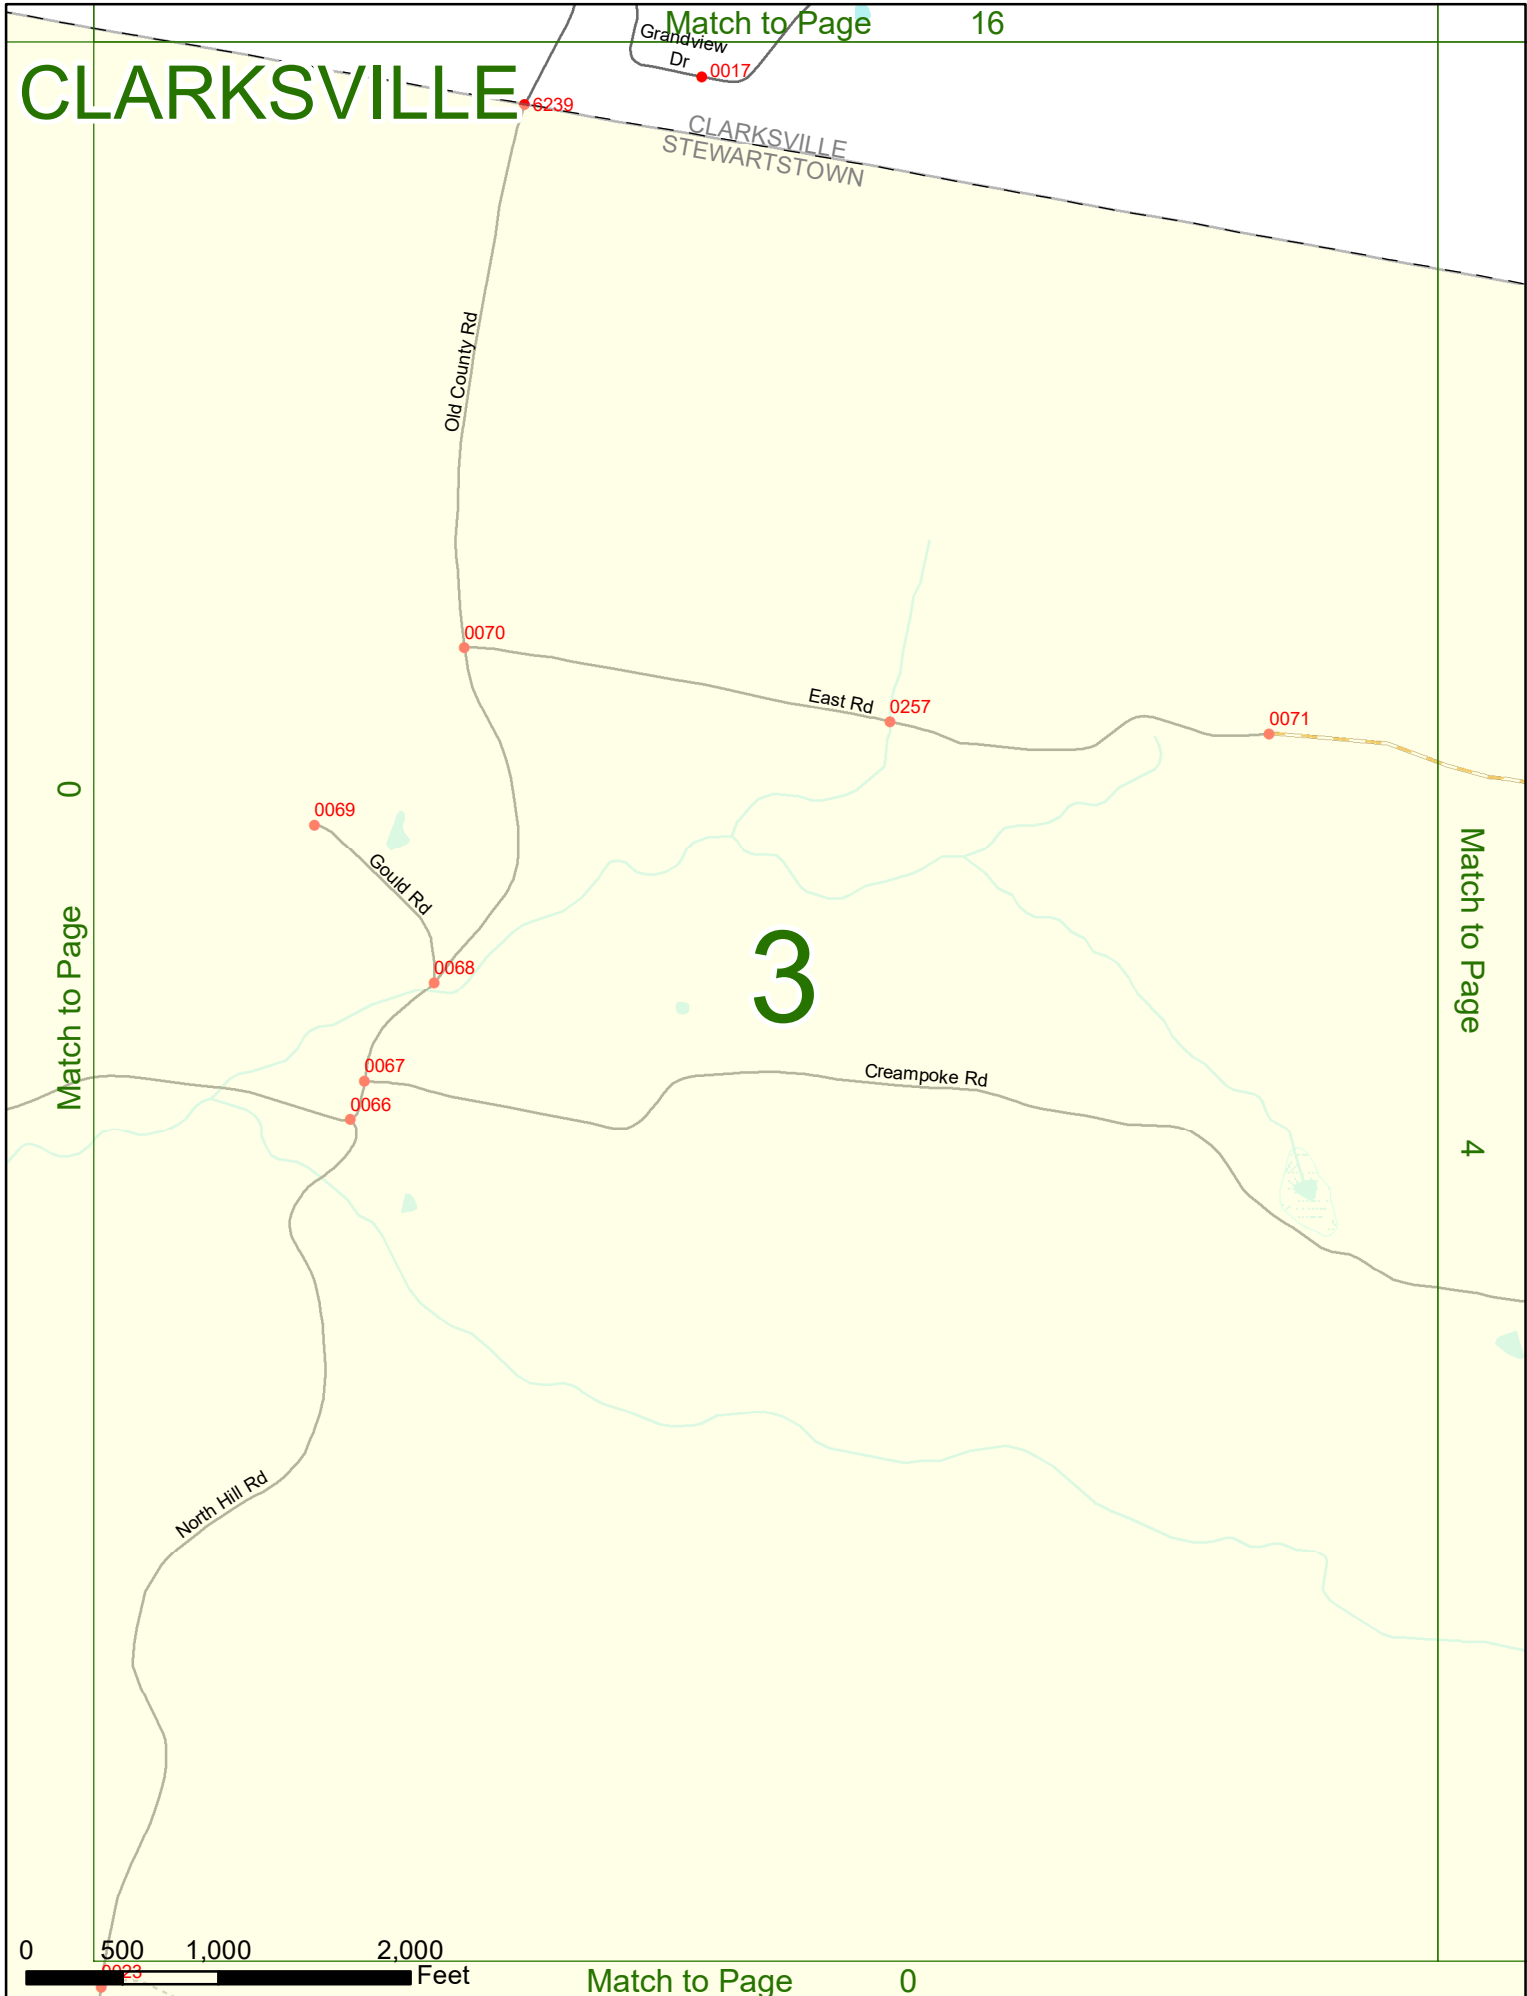

CLARKSVILLE

Match to Page 16

Grandview Dr 0017

CLARKSVILLE
STEWARTSTOWN

Old County Rd

East Rd 0257

Gould Rd

Creampoke Rd

North Hill Rd

3

0

Match to Page

Match to Page

4

0 500 1,000 2,000 Feet

Match to Page 0