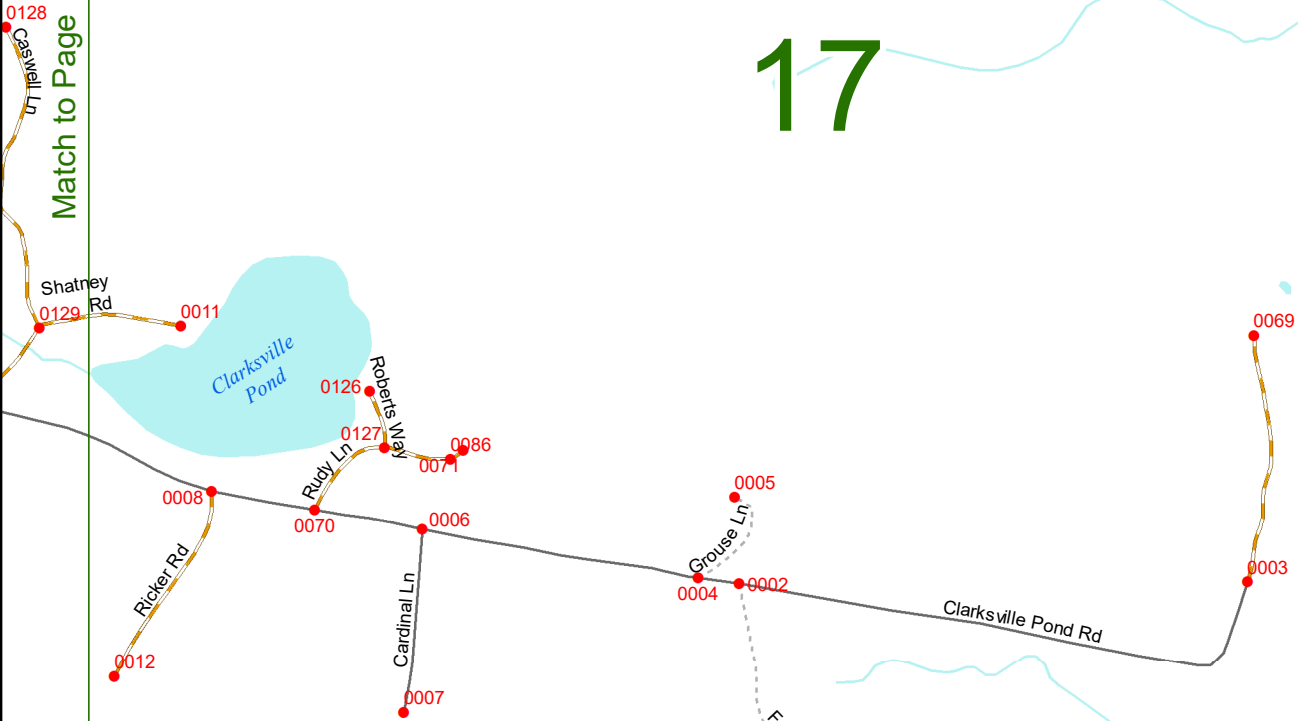

CLARKSVILLE

16

Match to Page

17

Match to Page

18