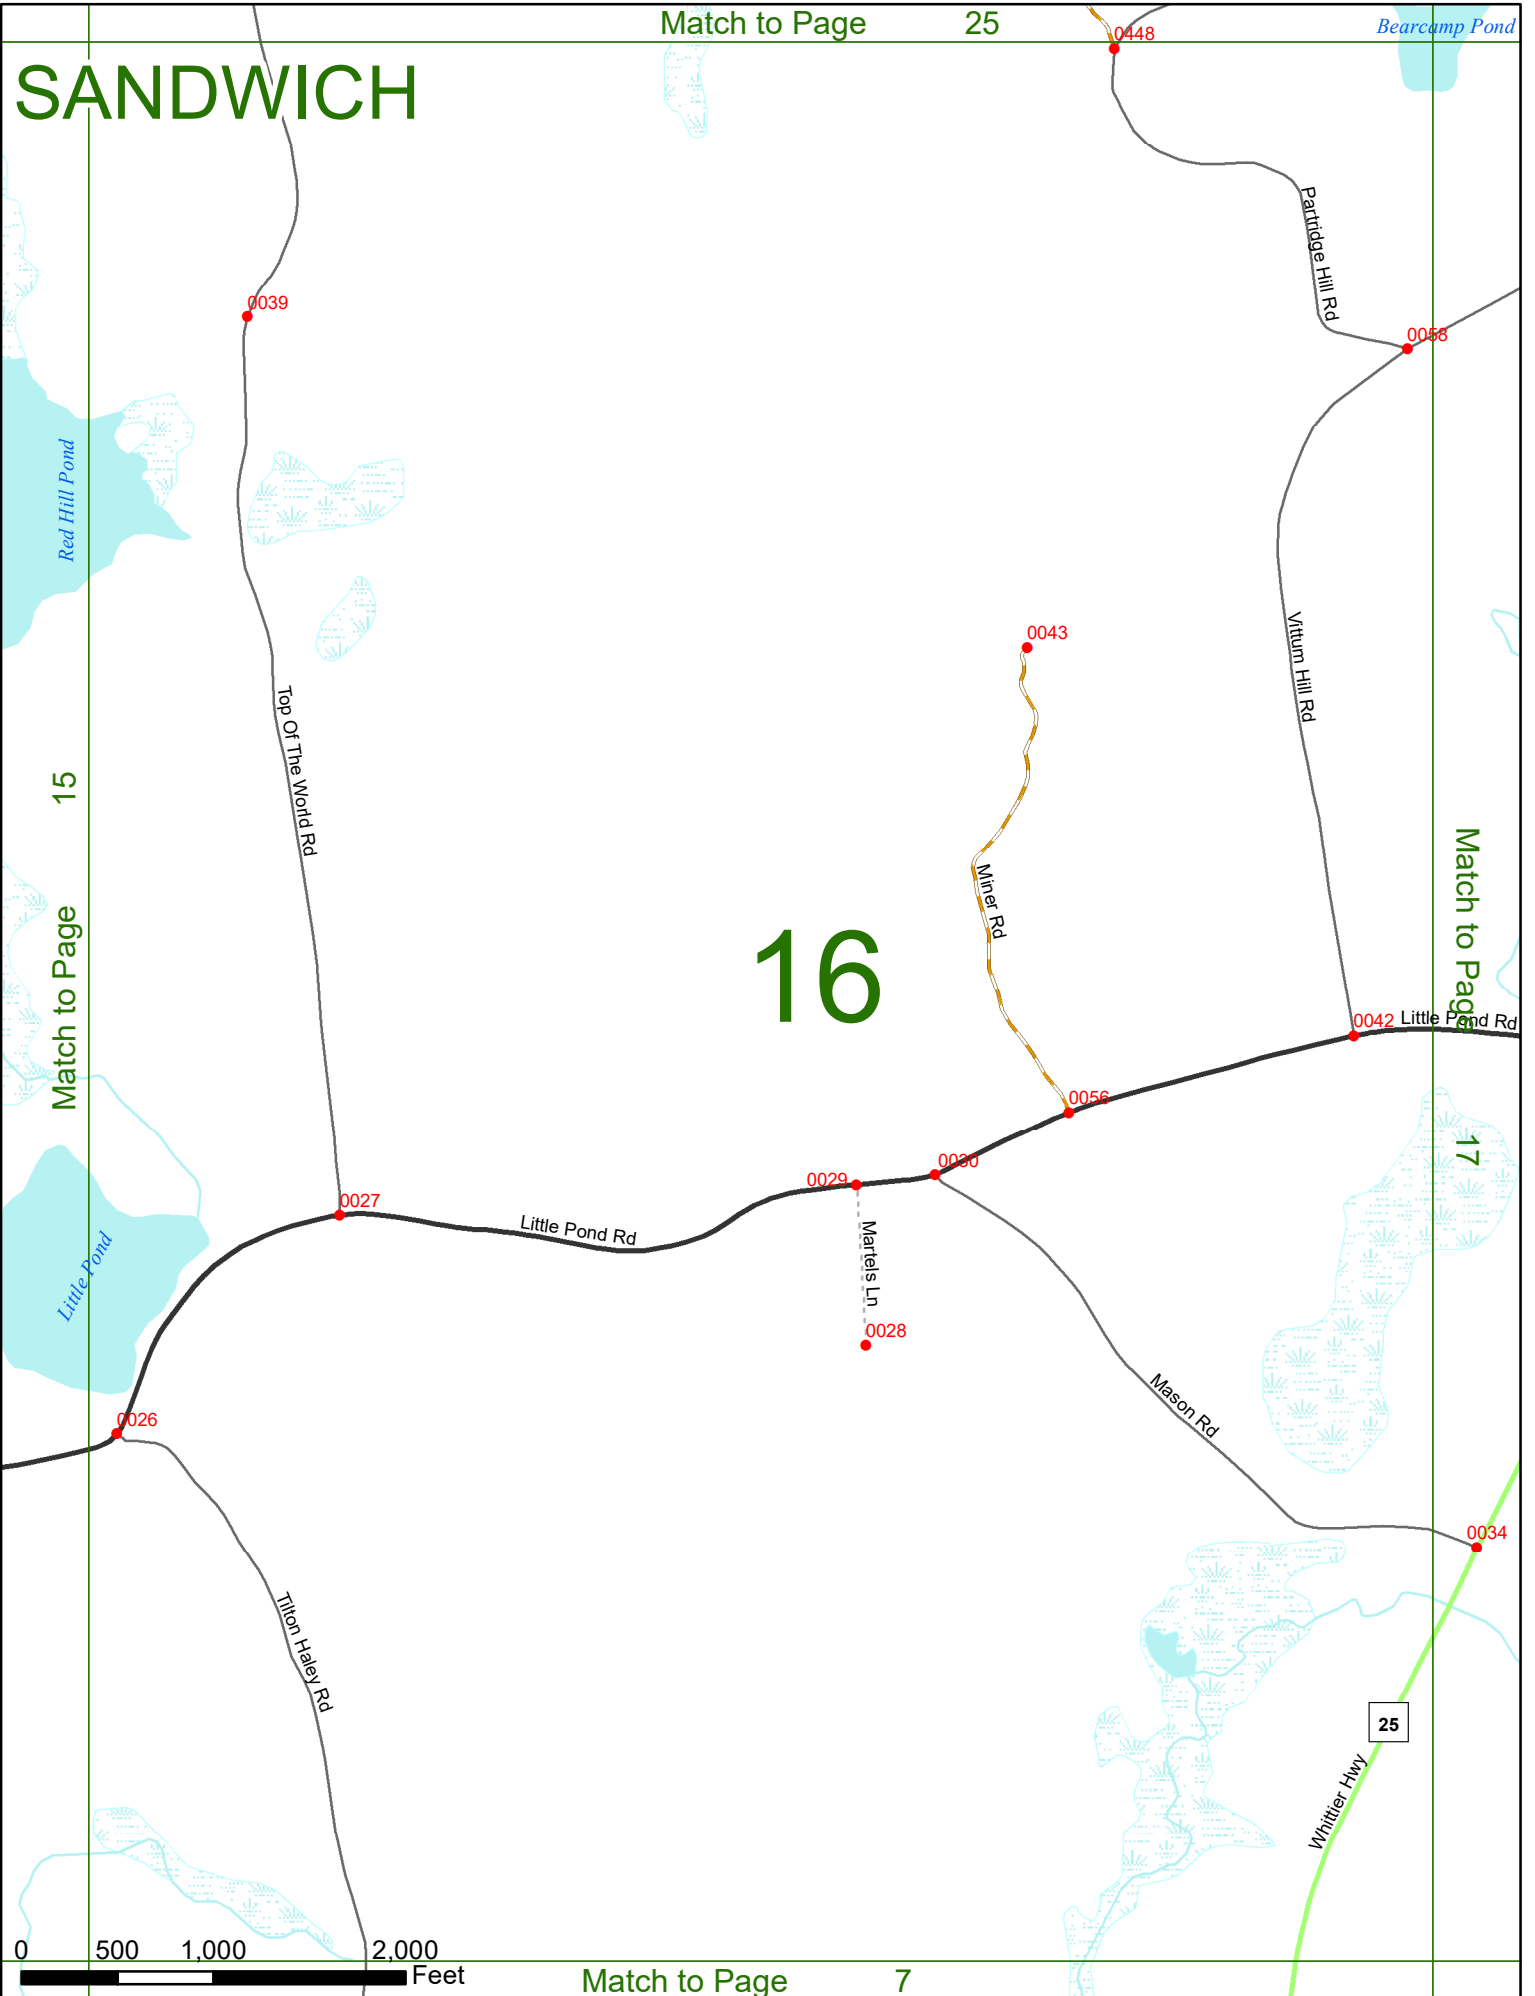

0 500 1,000 2,000 Feet

SANDWICH

15

Match to Page

16

Match to Page

17

Bearcamp Pond