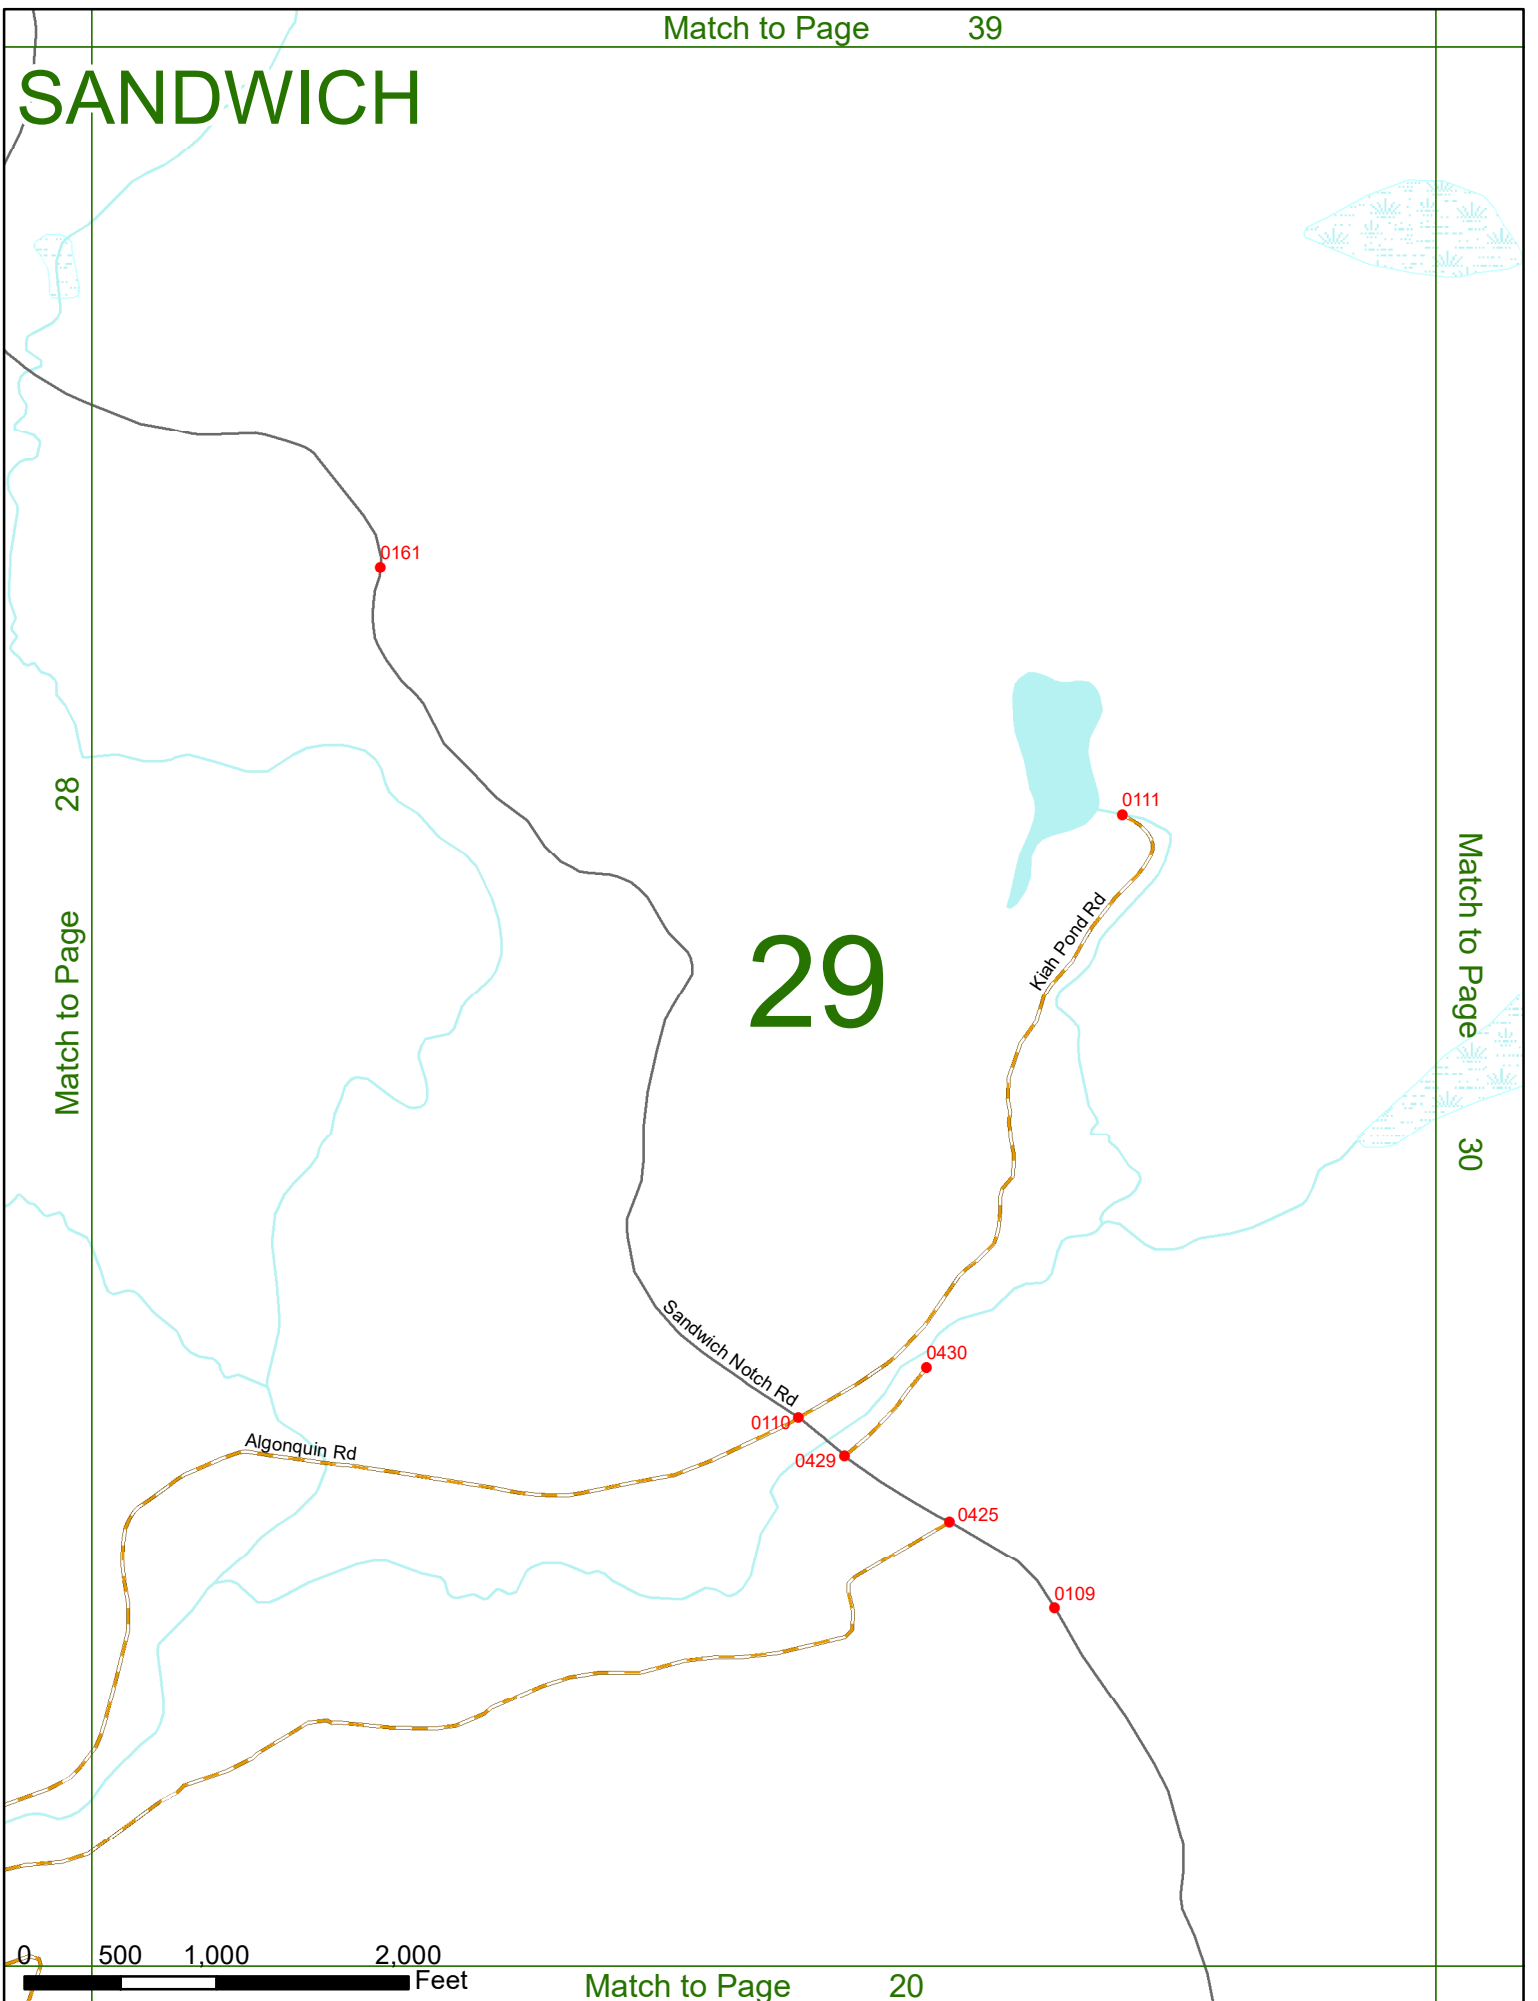

SANDWICH

28

Match to Page

29

Match to Page

30

Match to Page

20