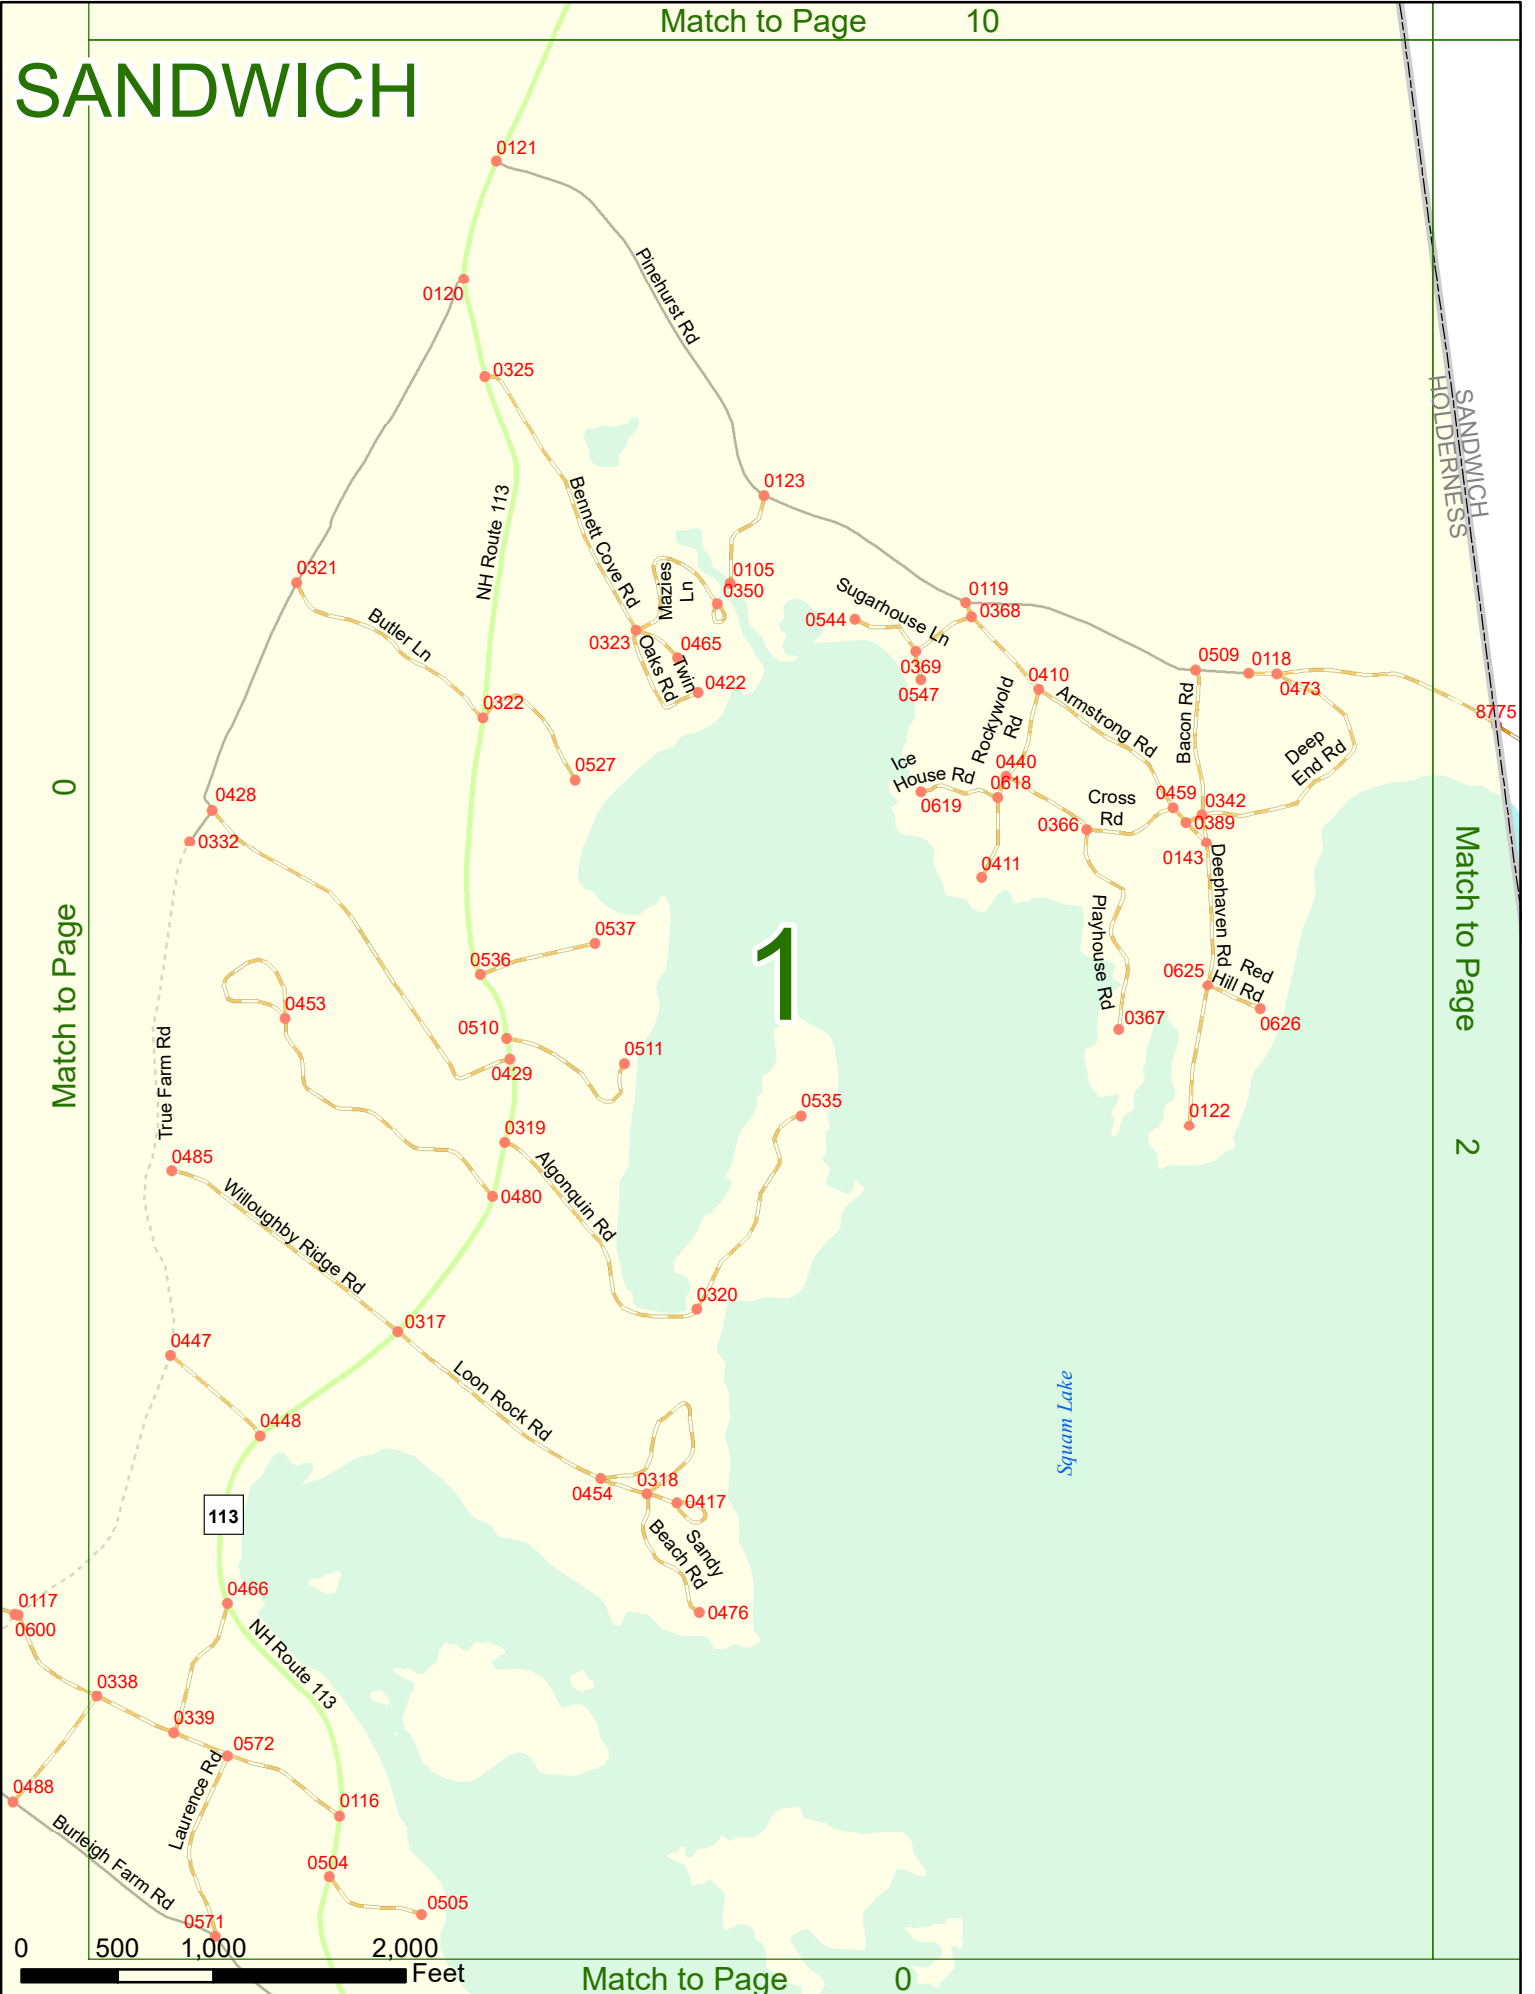

SANDWICH

Match to Page 0

SANDWICH
HOLDERNESS

Match to Page 2

1

0 500 1,000 2,000 Feet

Match to Page 0