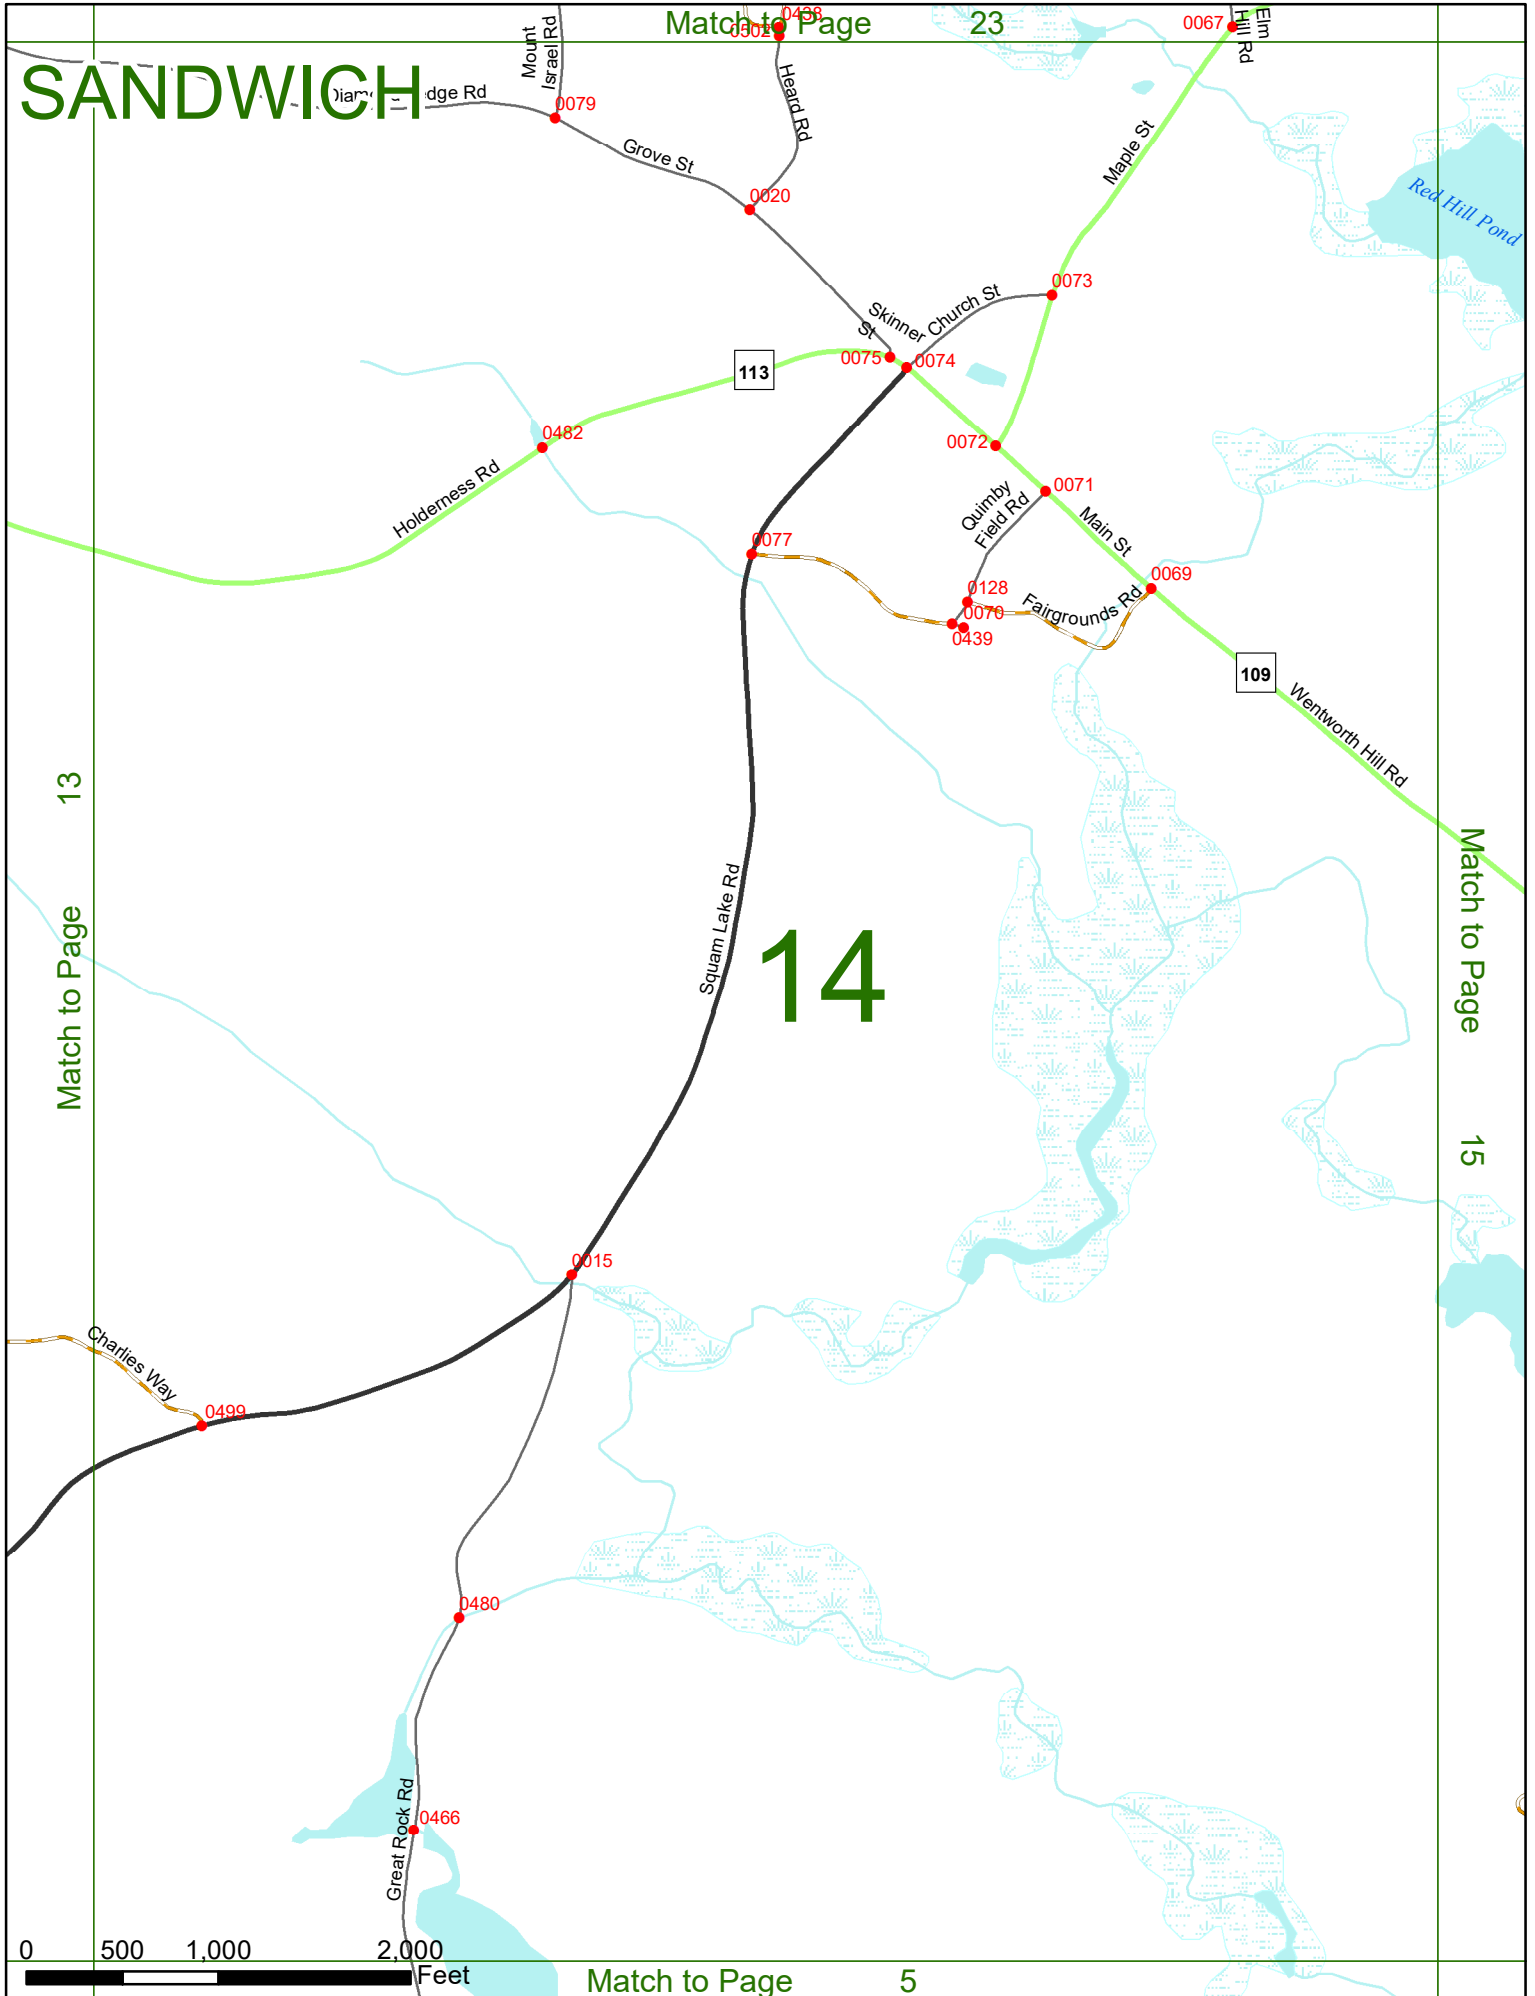

SANDWICH

Match to Page 23

13

Match to Page

14

Match to Page

15

Match to Page

5