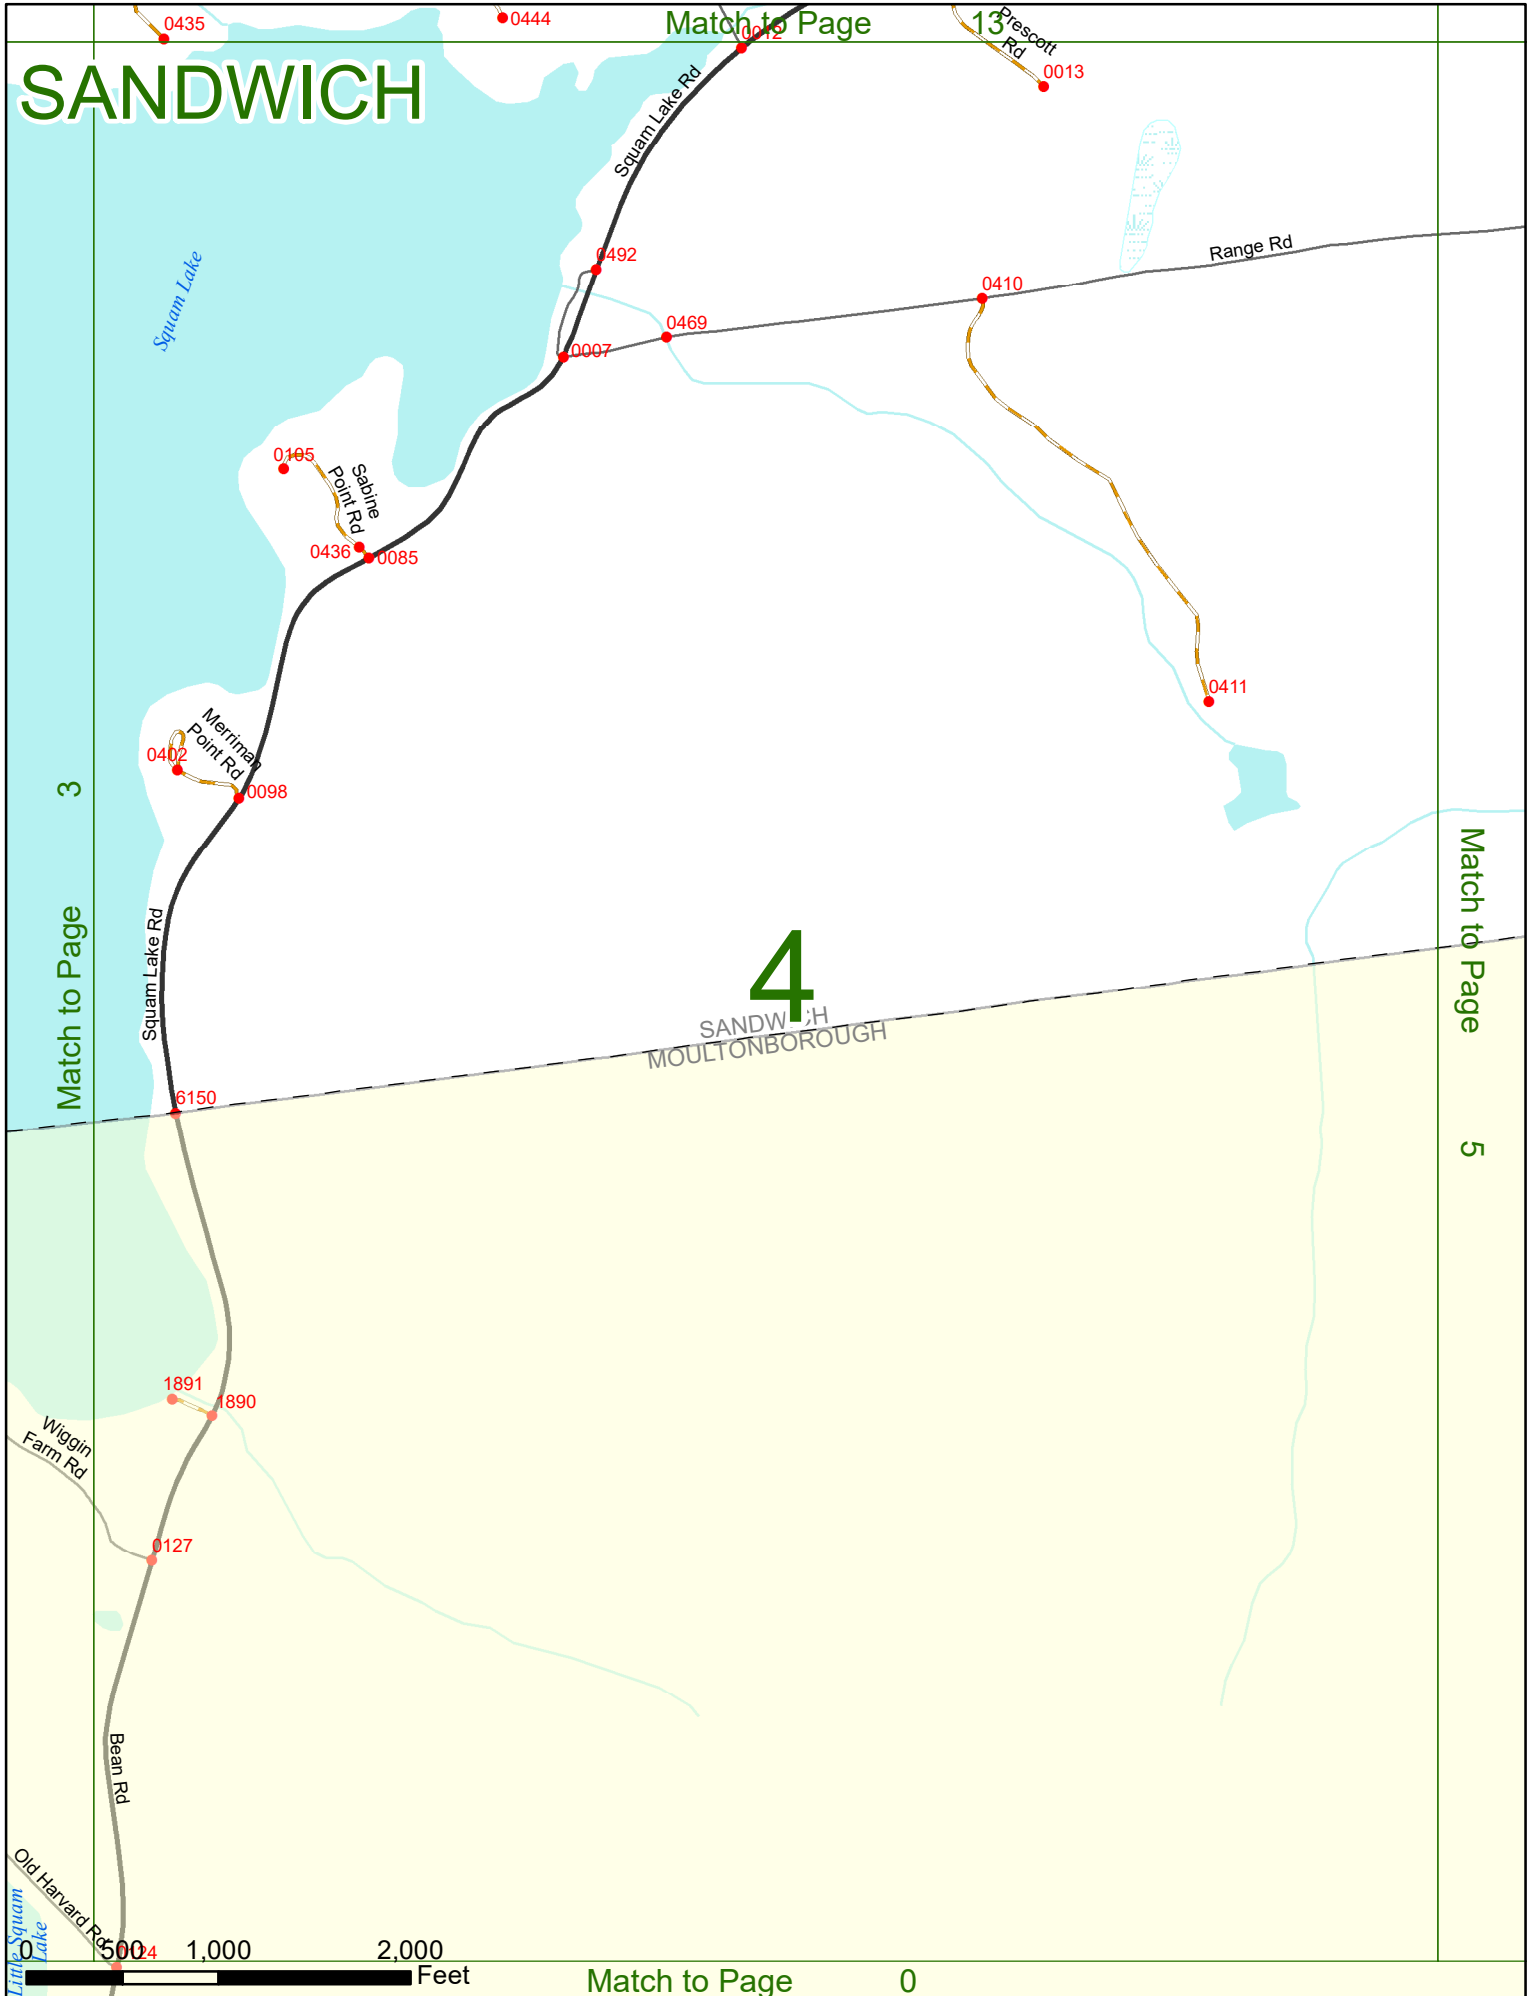

Bean Rd

Little Squam Lake

0124

0 500 1,000 2,000 Feet

Match to Page

0

SANDWICH

4
SANDWICH
MOULTONBOROUGH