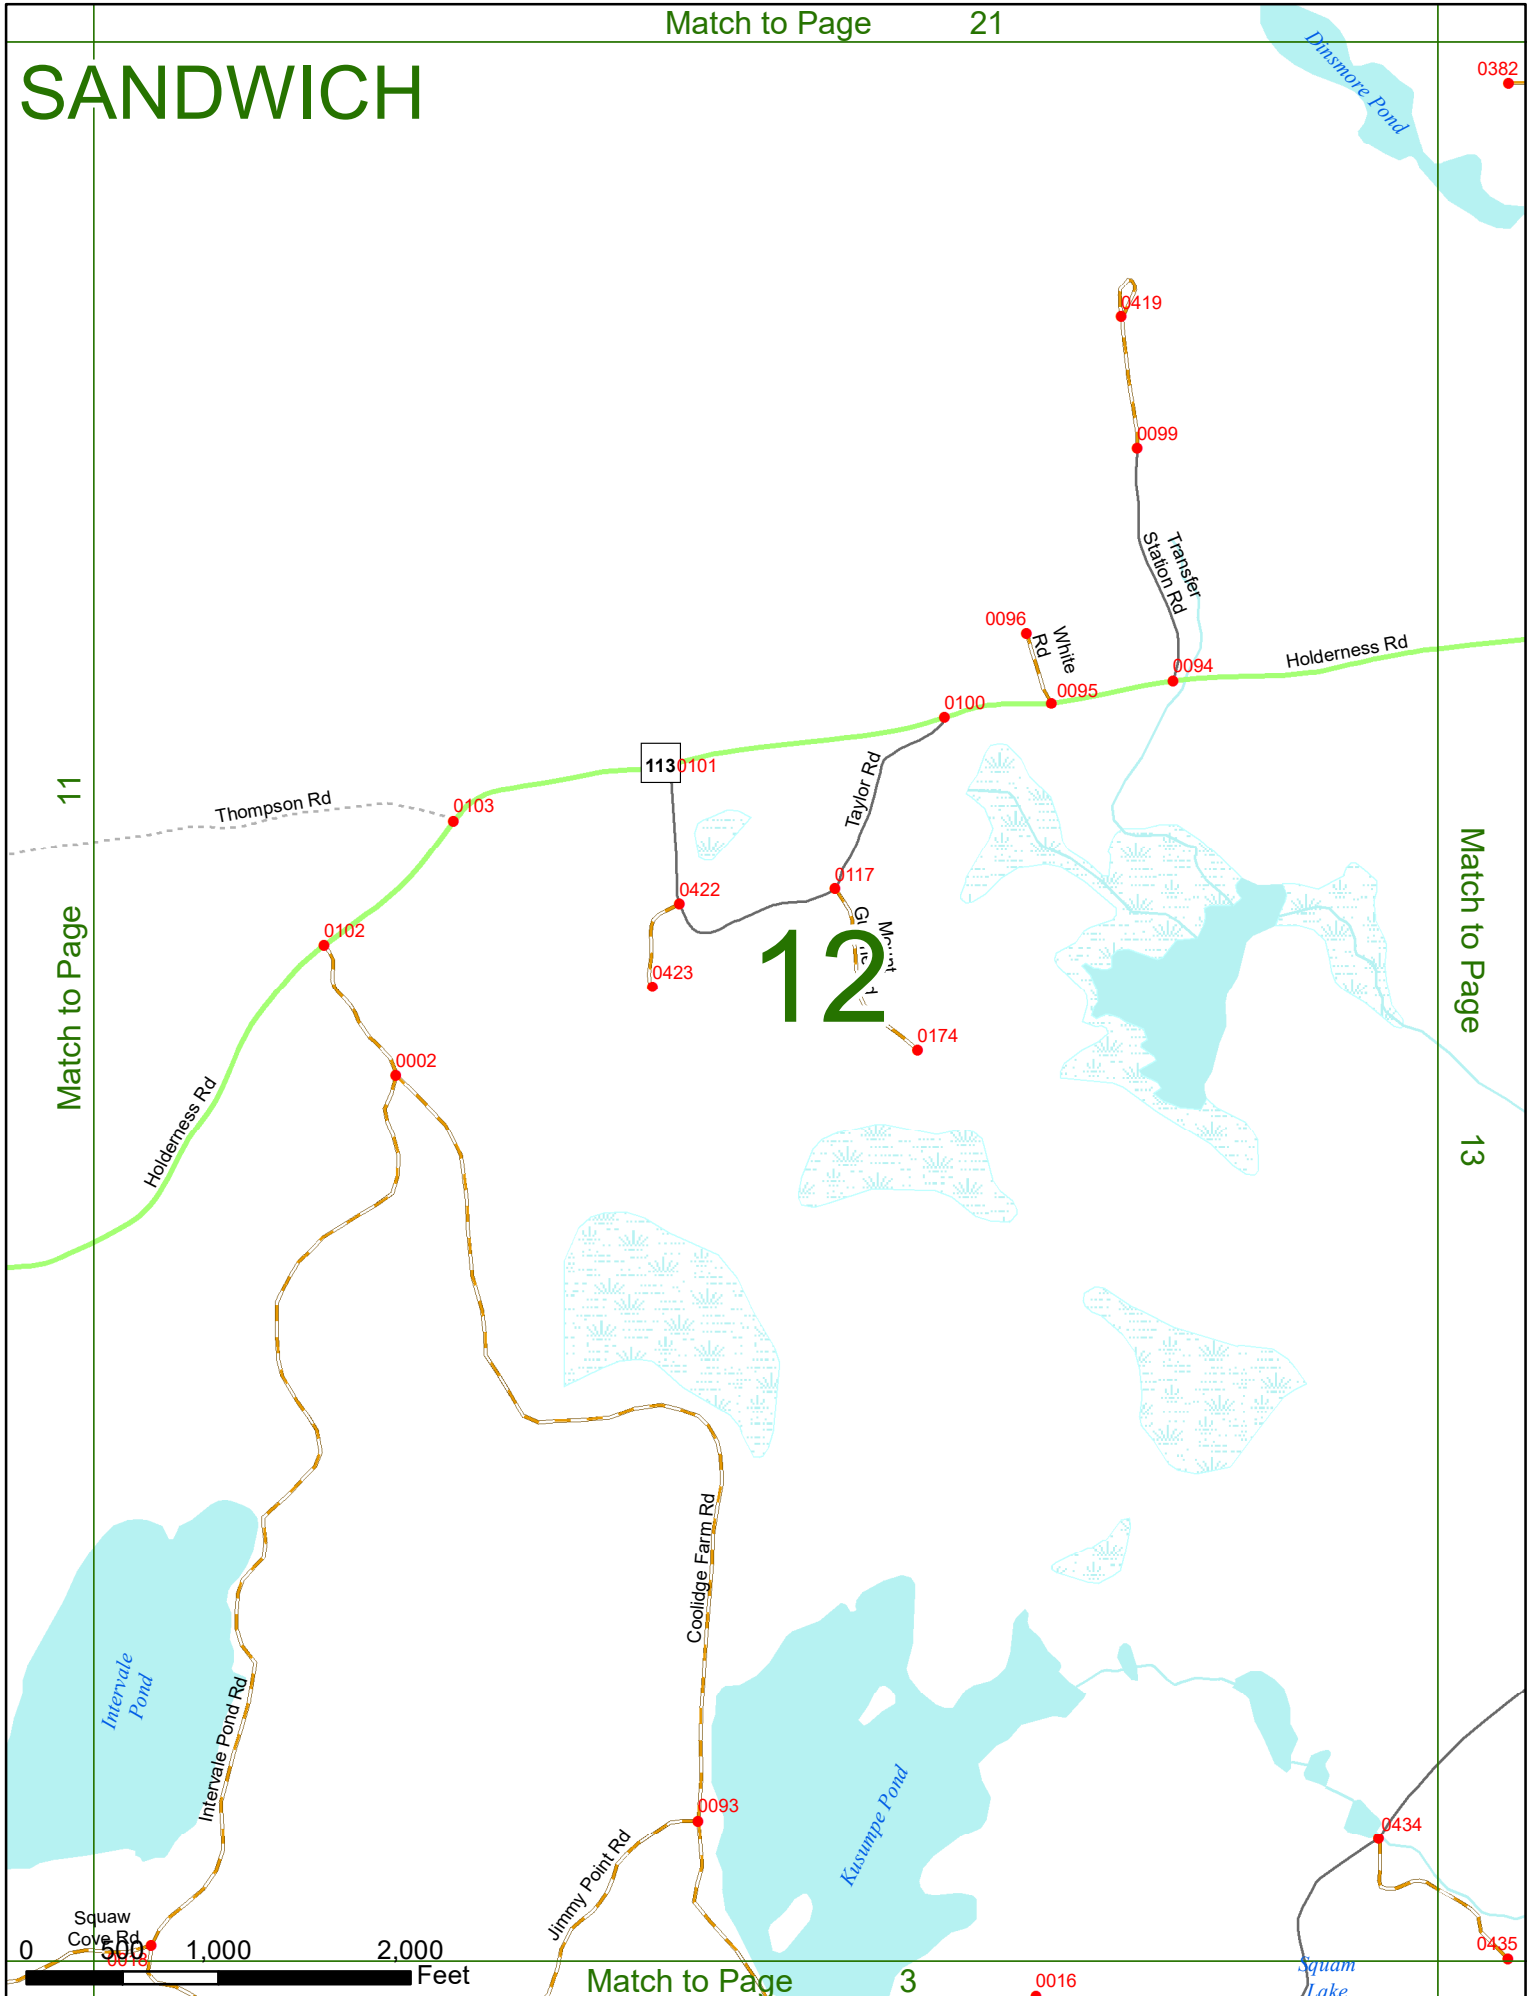

SANDWICH

Match to Page 11

Match to Page 13

12

Match to Page 3

0382

0419

0099

0096

0095

0094

0100

1130 0101

Thompson Rd

0103

Taylor Rd

0102

0117

0422

0423

0174

Holderness Rd

0002

Intervale Pond

Intervale Pond Rd

Coolidge Farm Rd

0093

Jimmy Point Rd

Kusumpe Pond

0434

Squam Lake

0435

0016