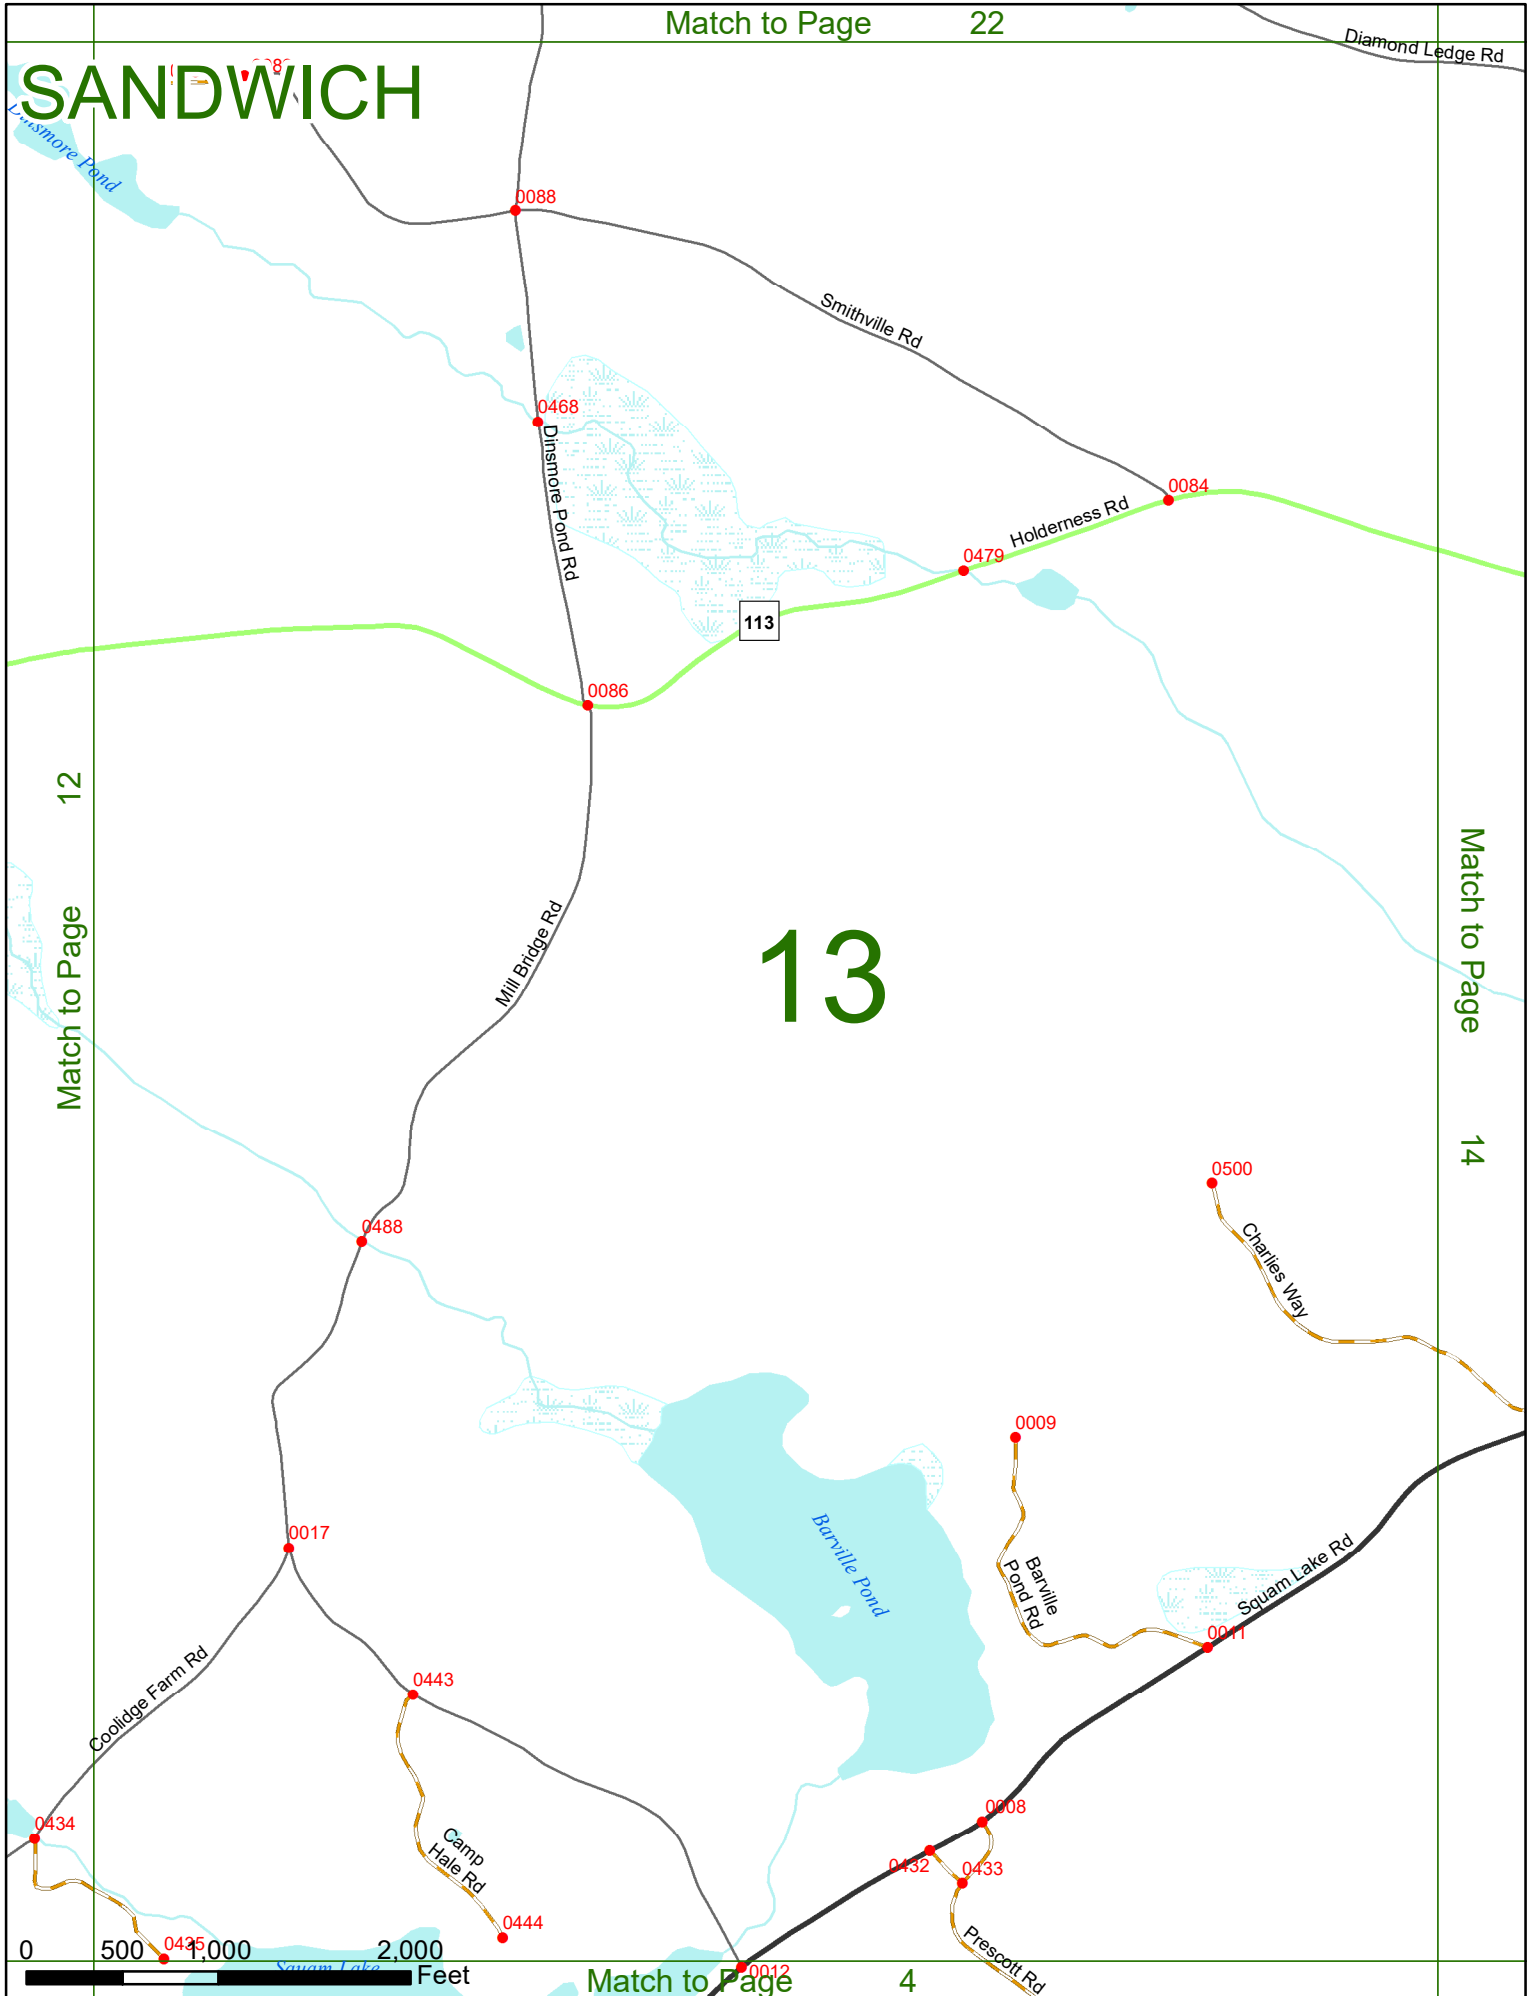

SANDWICH

12

Match to Page

Match to Page

14

13