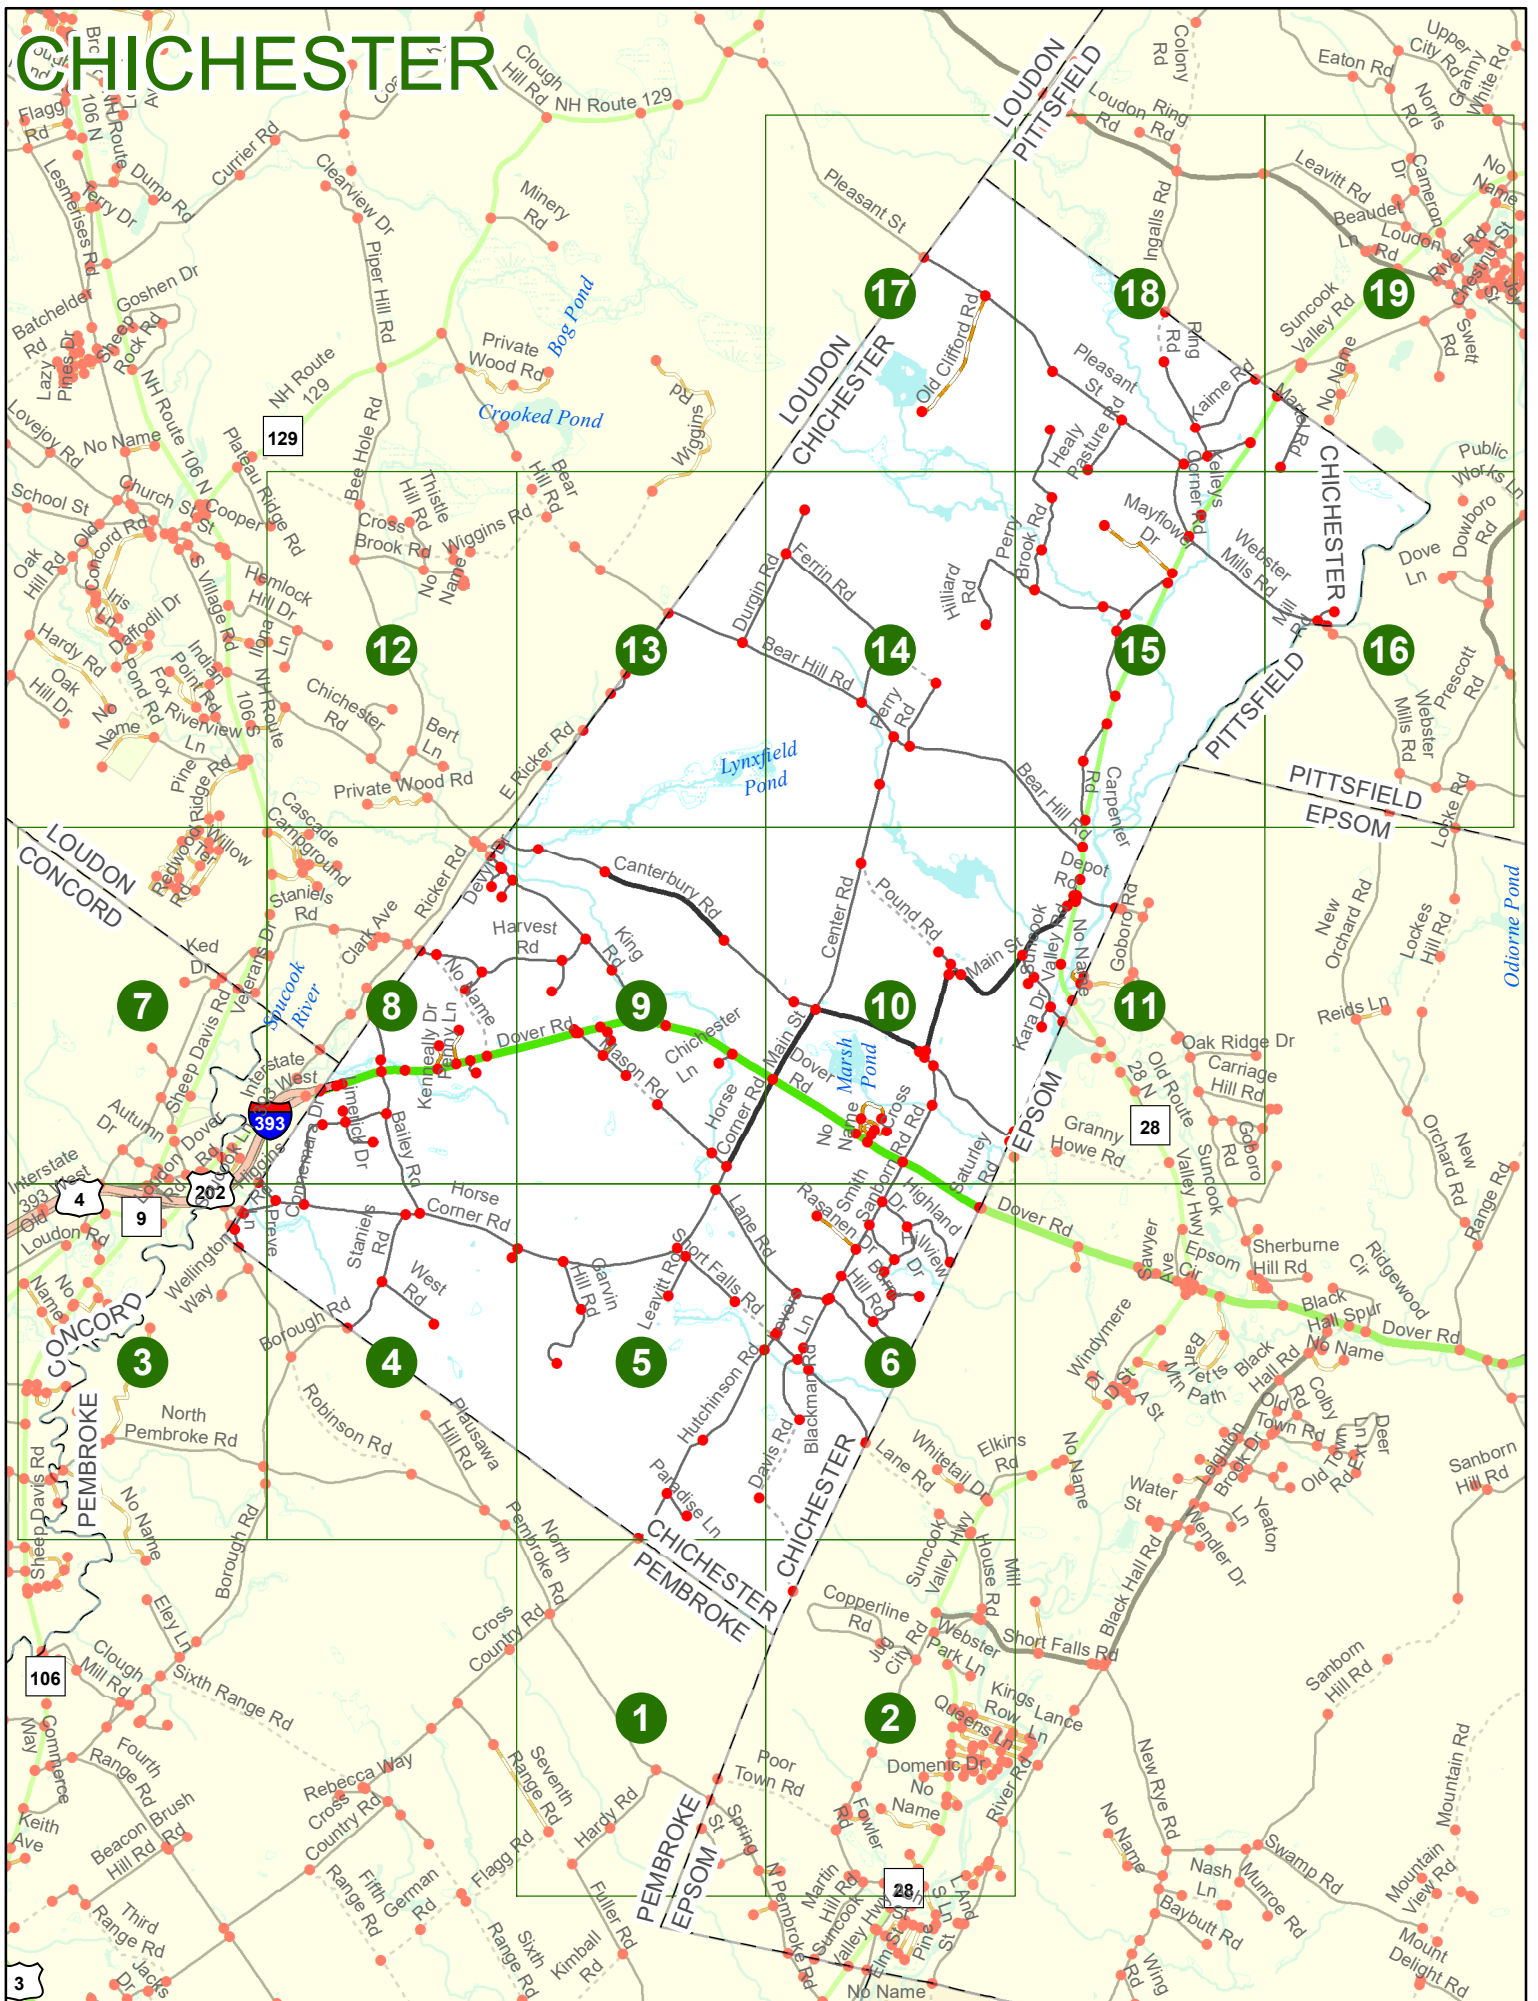

CHICHESTER