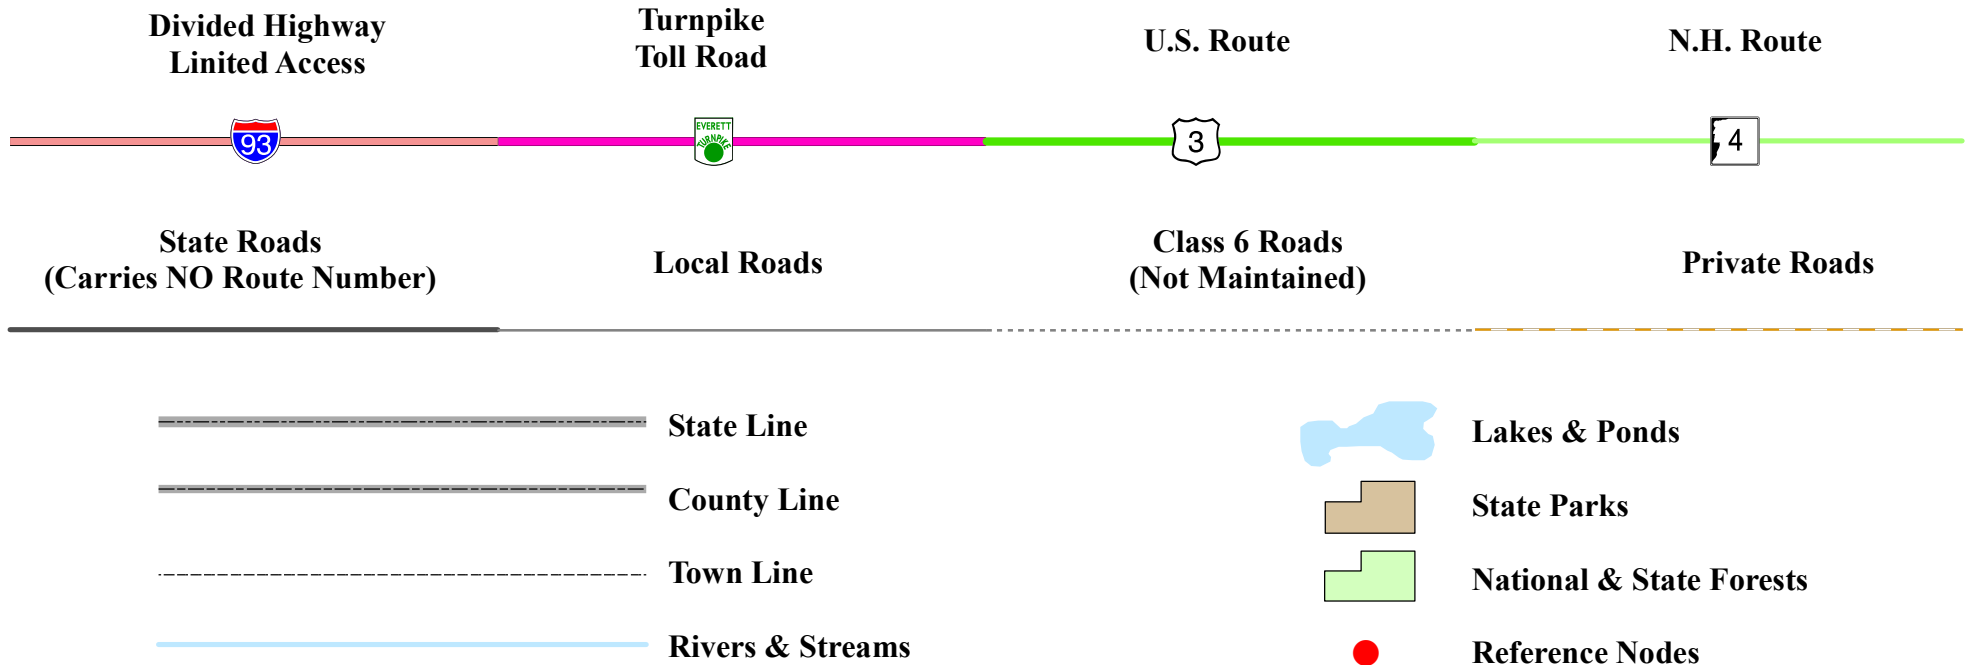

New Hampshire
DOT
 Department of Transportation

Maps and data sets are not guaranteed to be free from errors and omissions. Data is in a constant state of update and correction by various groups and agencies. Information displayed on this map is the best available at the time of publication.

2020 Nodal Reference Bookmap

LEGEND

NHDOT will accept crash locations based on the State of NH Uniform Police Traffic Accident Report.

Crash occurred on:

Option 1 Street Address
 123 Main Street

Option 2 Route No and/or Distance from NESW Intesecting Road, Bridge,
 Street name Intersecting Street Town/County line
 Main Street 500 E Oak Street