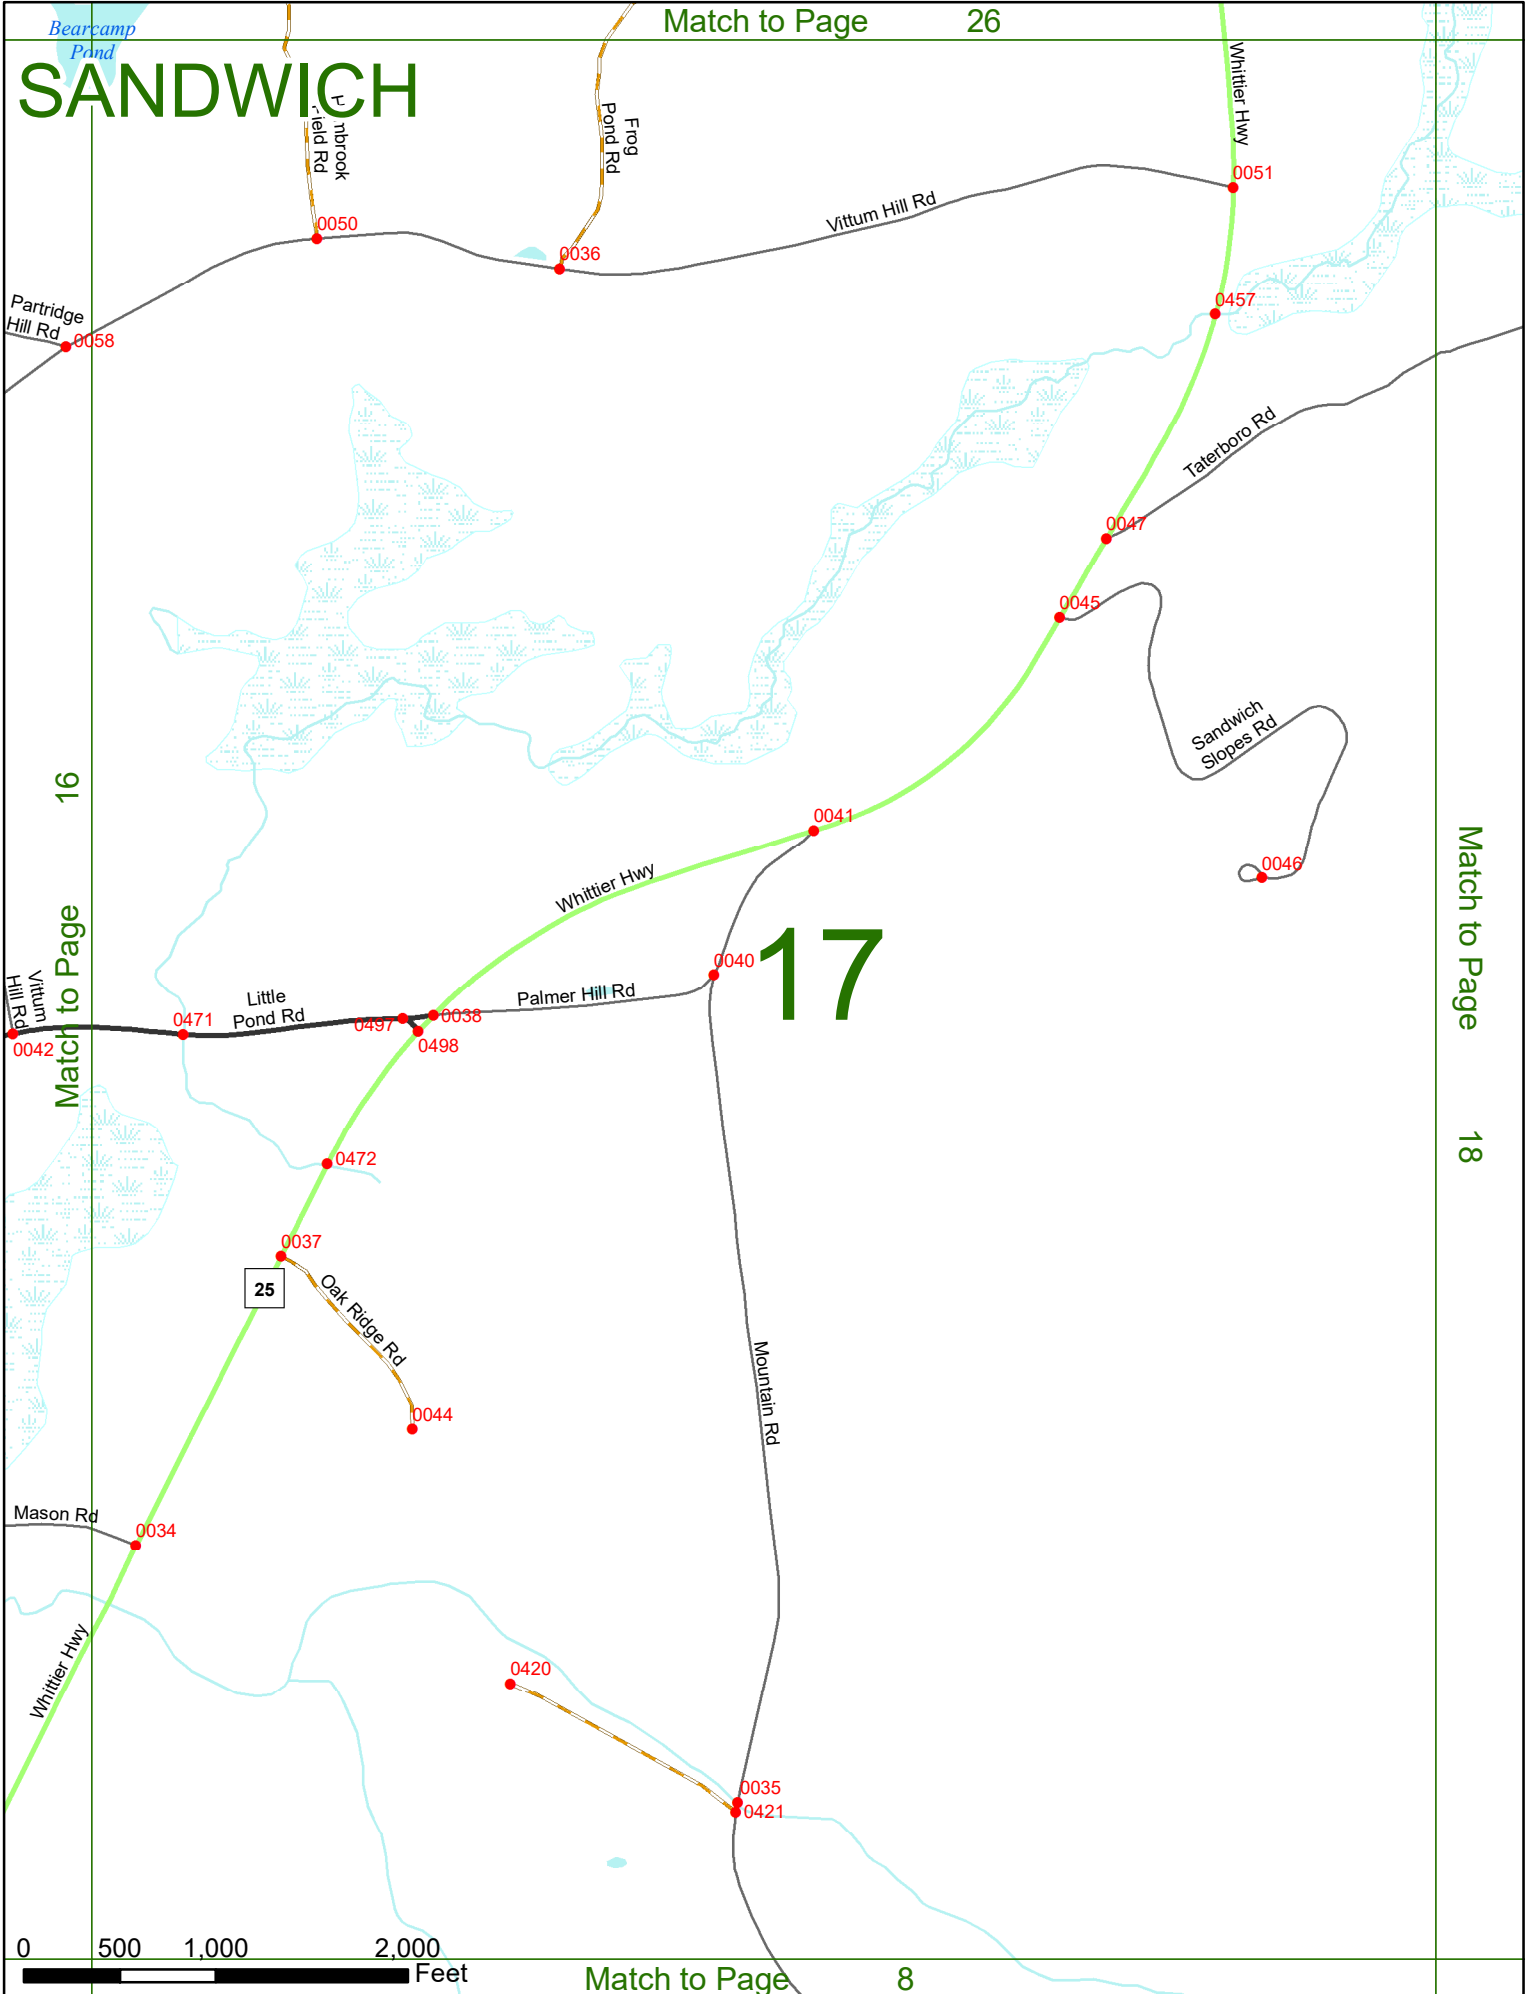

SANDWICH

16

Match to Page

Match to Page

18

17