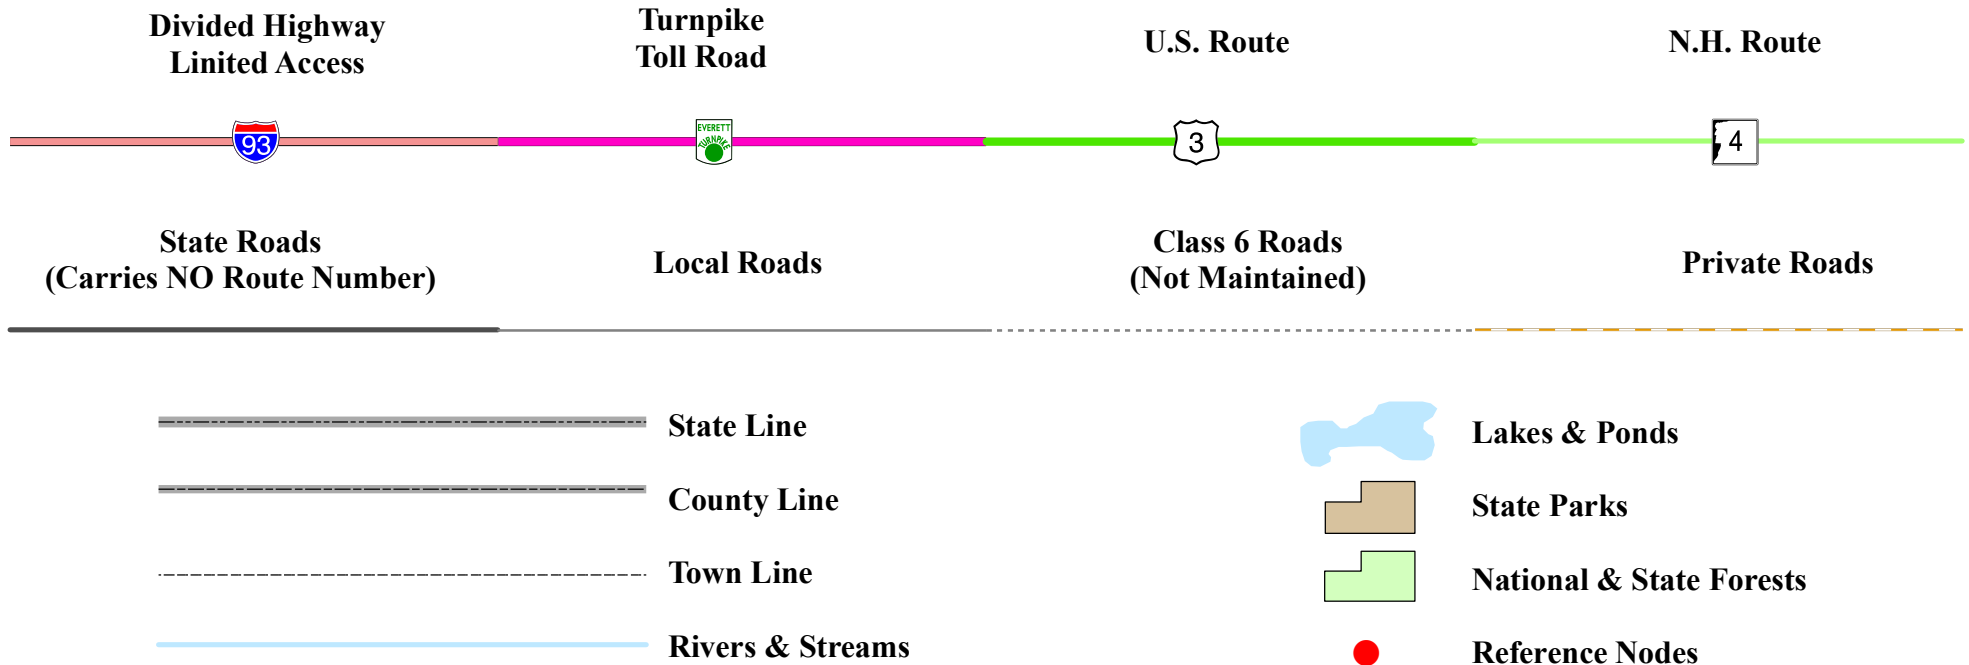

New Hampshire
DOT
 Department of Transportation

Maps and data sets are not guaranteed to be free from errors and omissions. Data is in a constant state of update and correction by various groups and agencies. Information displayed on this map is the best available at the time of publication.

2018 Nodal Reference Bookmap

LEGEND

NHDOT will accept crash locations based on the State of NH Uniform Police Traffic Accident Report.

Crash occurred on:

Option 1 Street Address
 123 Main Street

Option 2 Route No and/or Distance from NESW Intesecting Road, Bridge,
 Street name Intersecting Street Town/County line
 Main Street 500 E Oak Street