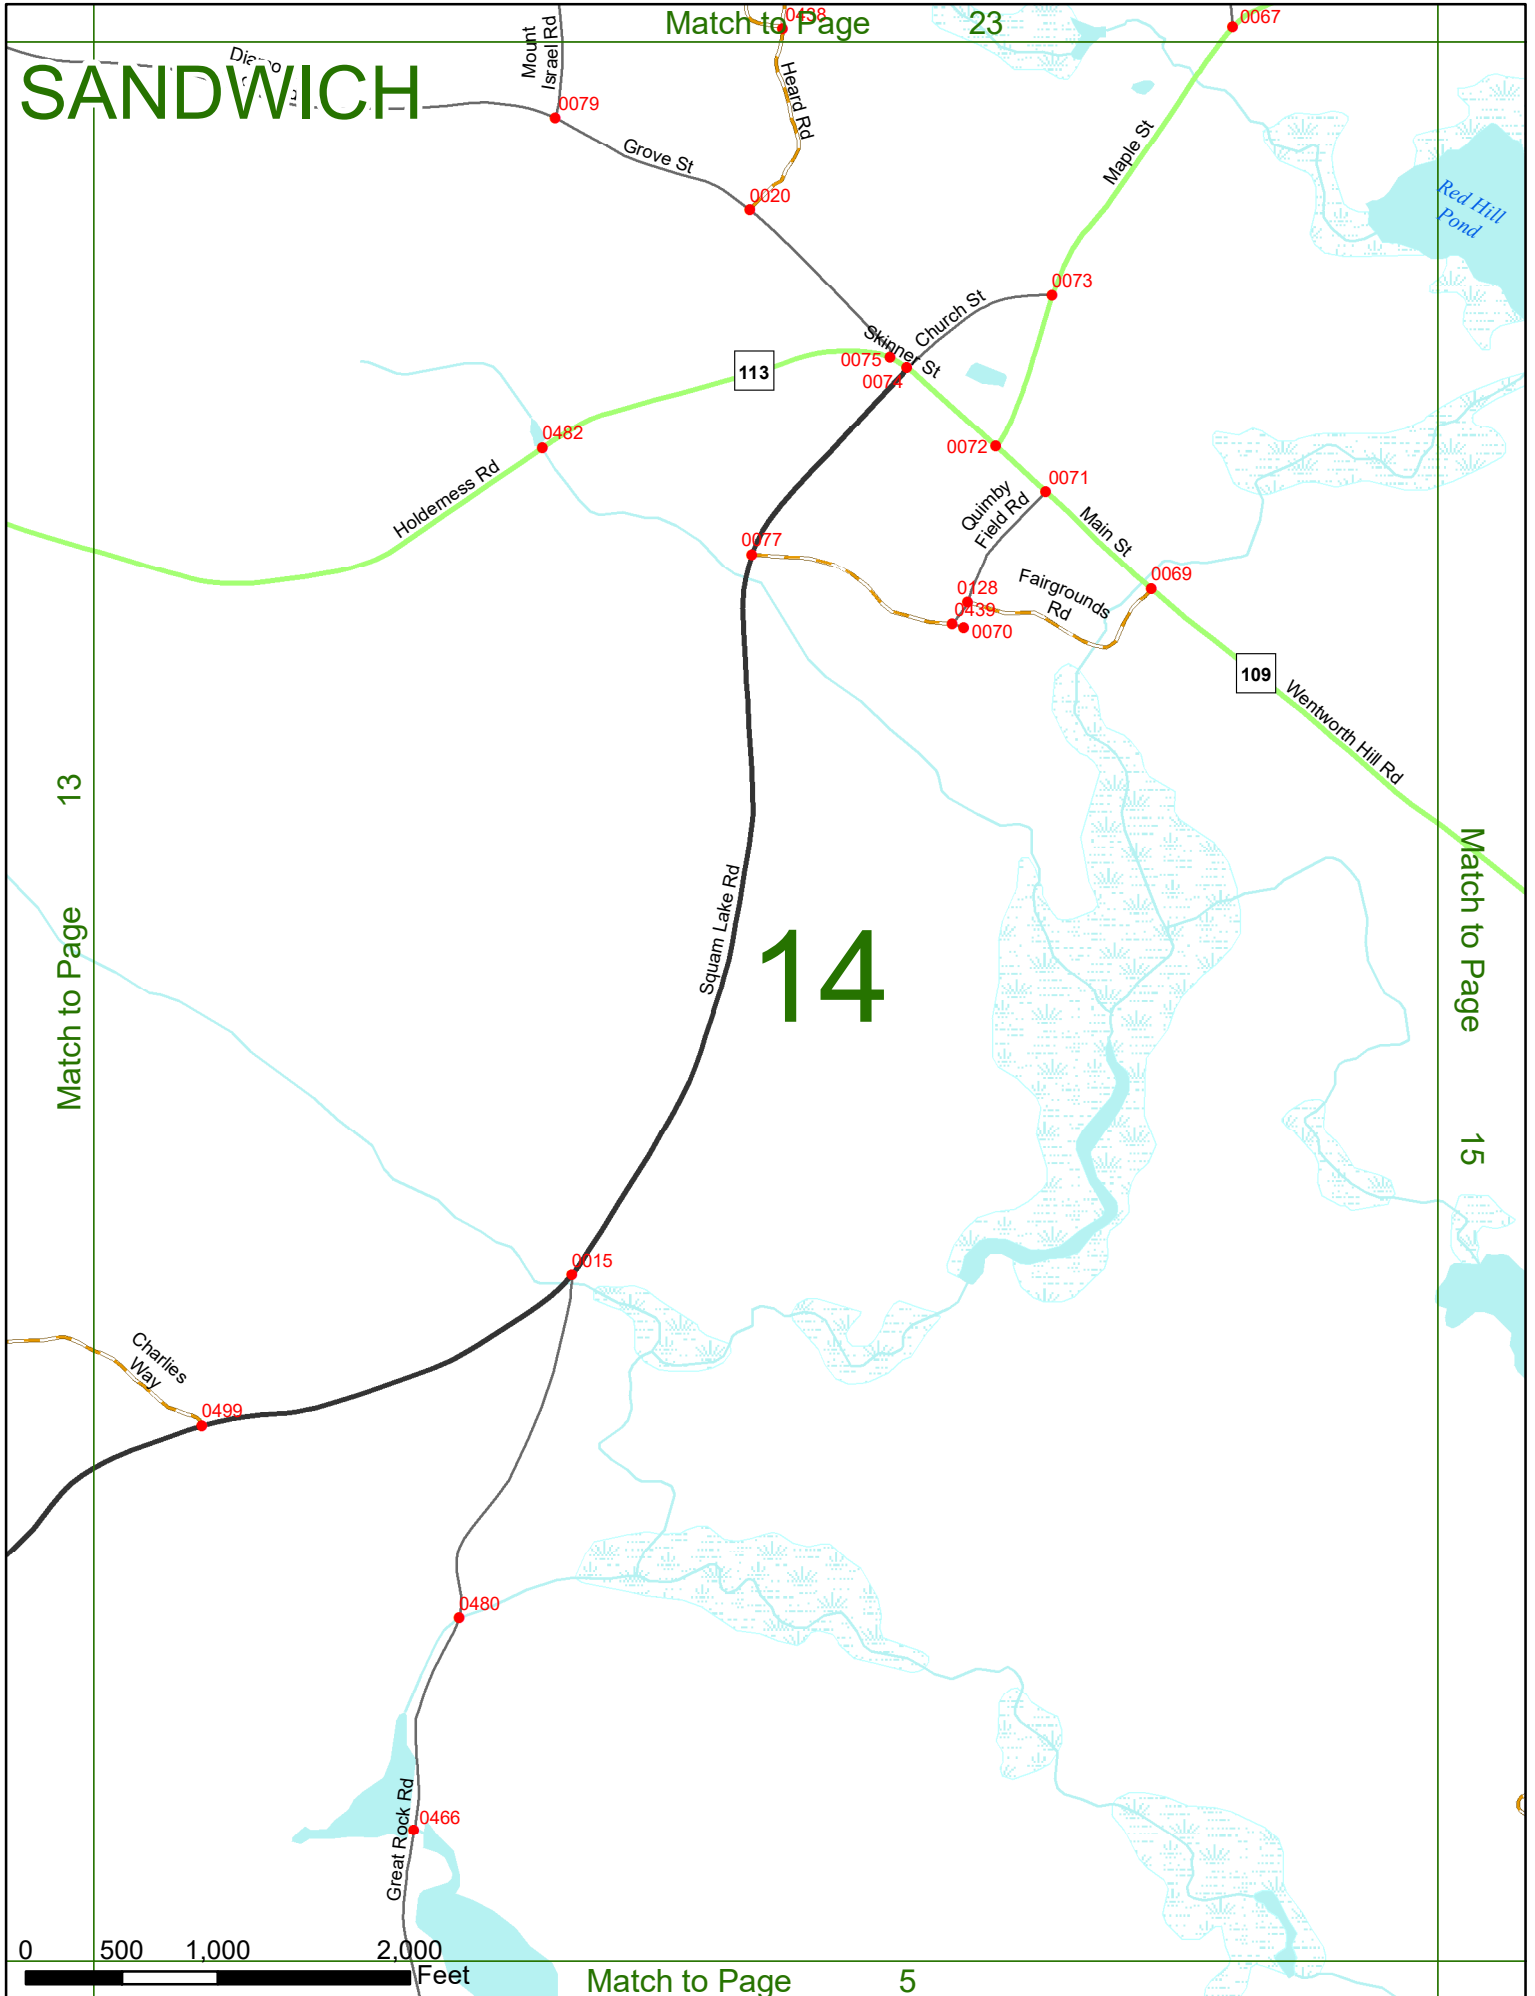

SANDWICH

Match to Page 23

23

113

109

14

13

Match to Page

Match to Page

15

Match to Page

Match to Page

Match to Page

5