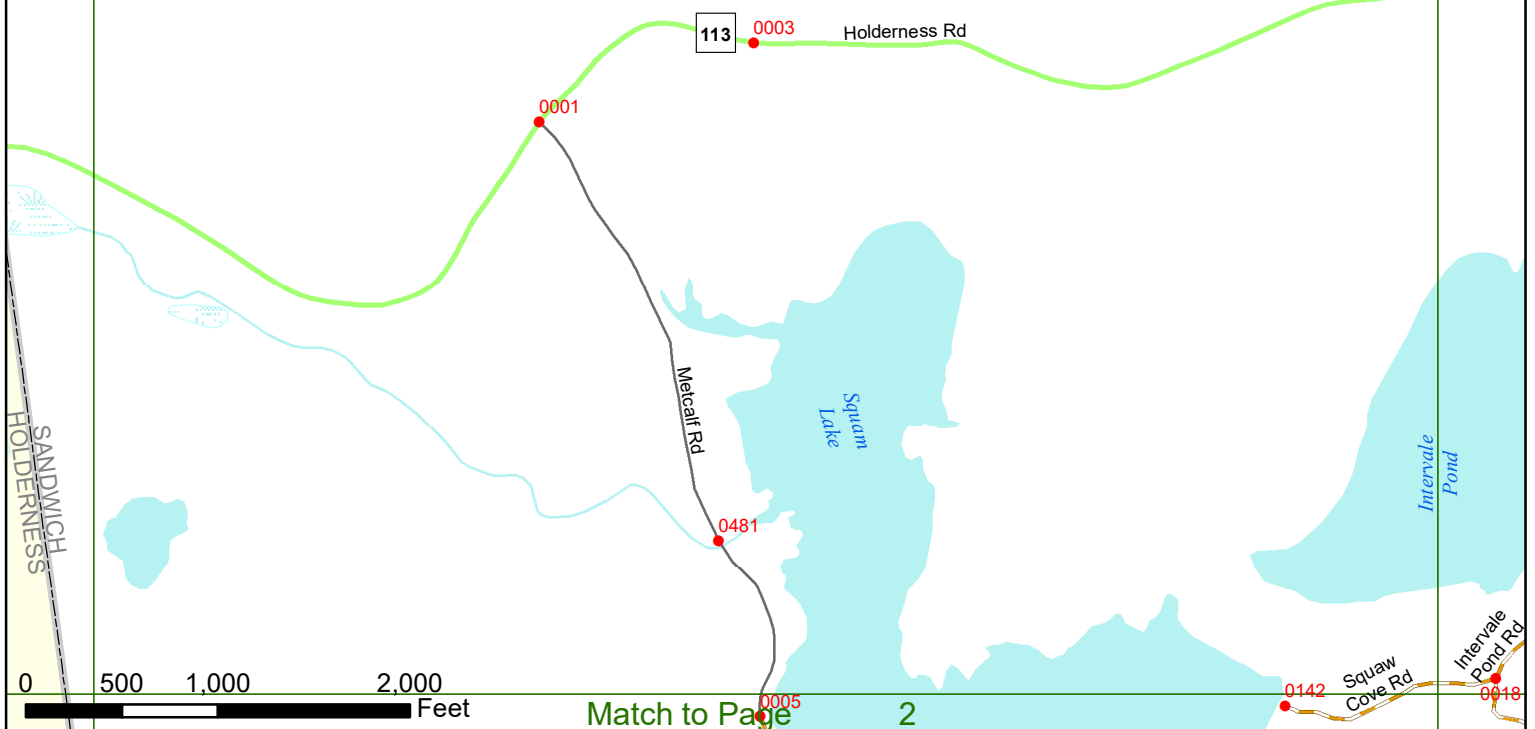

SANDWICH

Match to Page 10

Match to Page 12

11

SANDWICH
HOLDERNESS

Match to Page 2

0142 Squaw Cove Rd
0018 Intervale Pond Rd