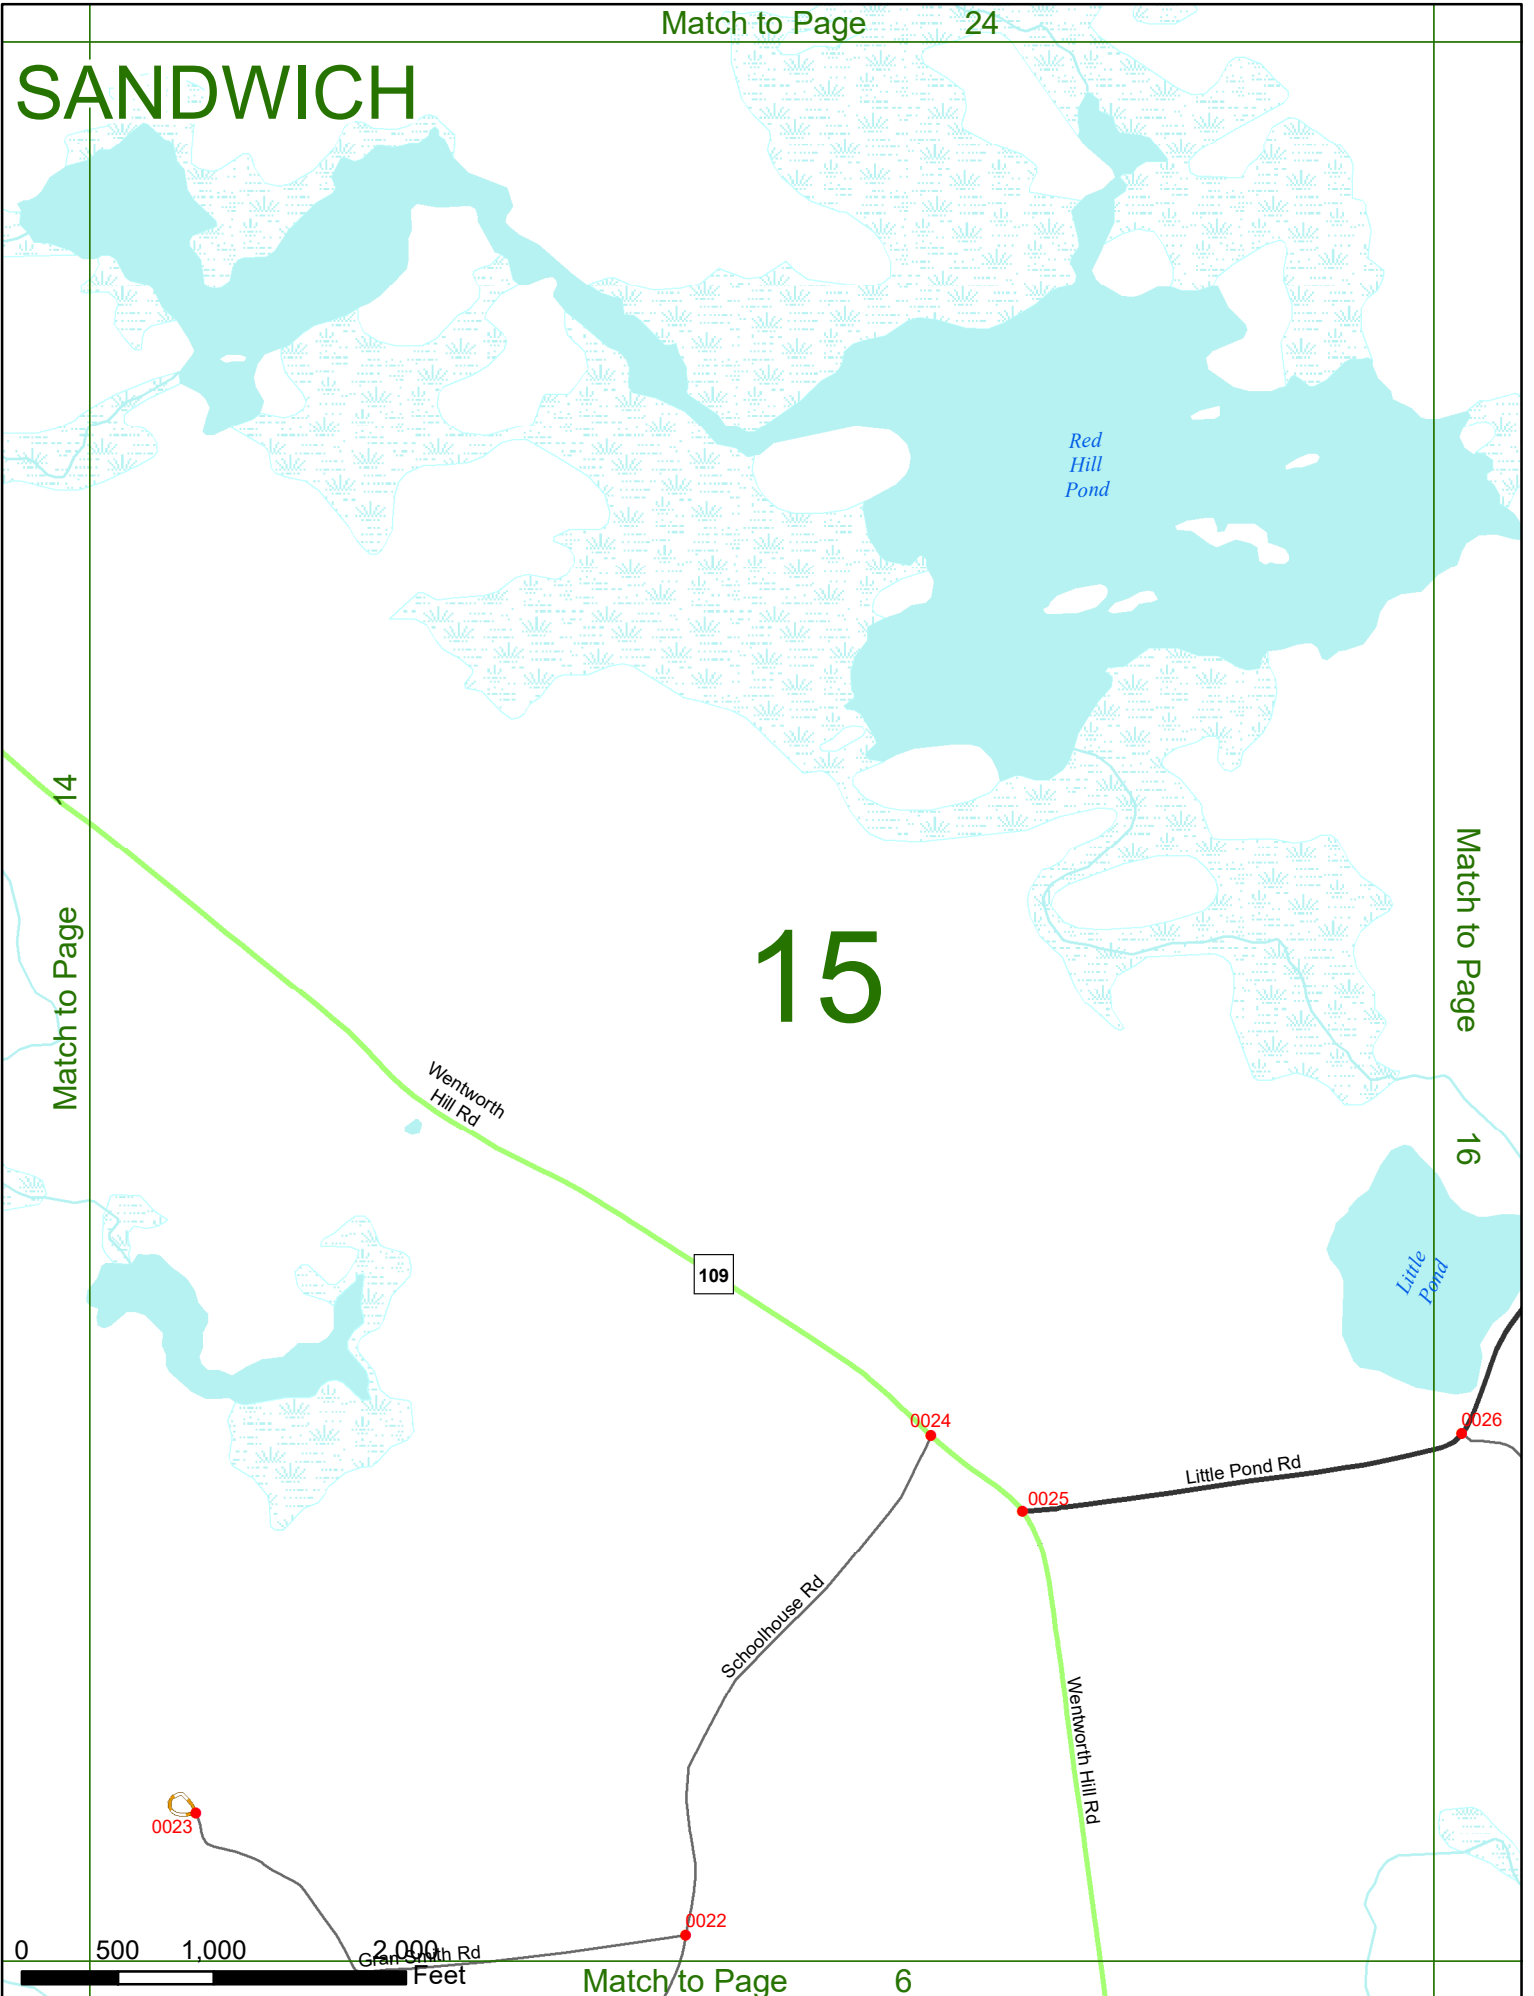

SANDWICH

15

14

Match to Page

Match to Page

16

Wentworth Hill Rd

109

Little Pond

0024

0025

0026

Little Pond Rd

Schoolhouse Rd

Wentworth Hill Rd

0023

0022

Gran Smith Rd
Feet

0 500 1,000 2,000