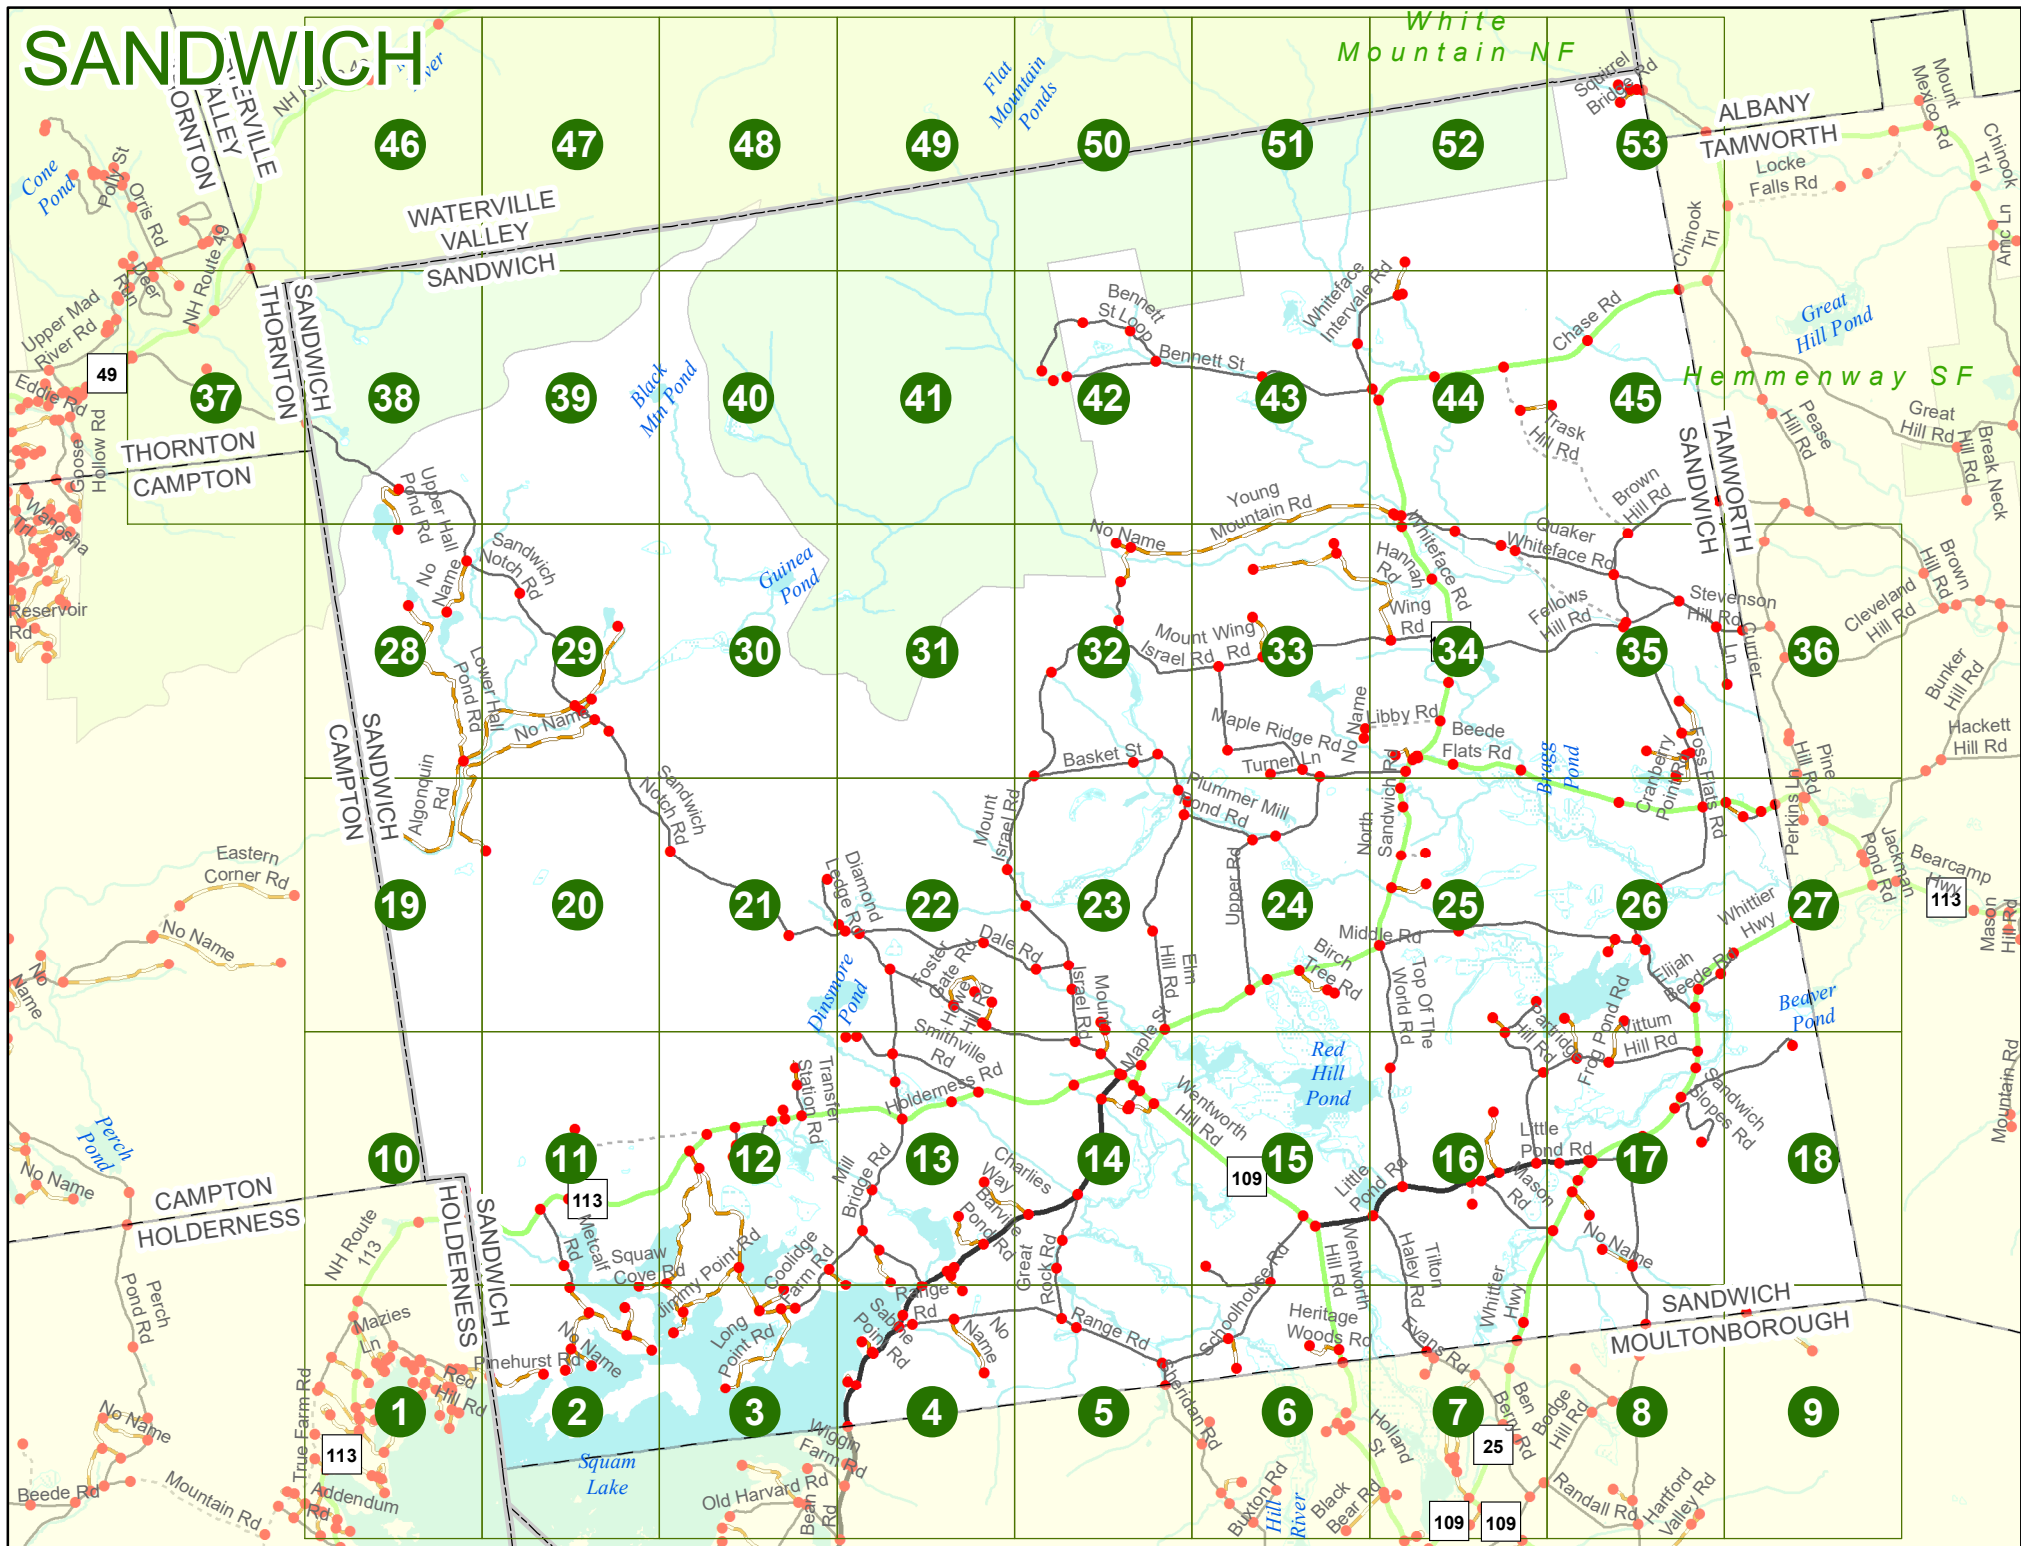

2018 Nodal Reference Bookmap

LEGEND

NHDOT will accept crash locations based on the State of NH Uniform Police Traffic Accident Report.

Crash occurred on:

Option 1 Street Address
 123 Main Street

Option 2 Route No and/or Distance from NESW Intesecting Road, Bridge,
 Street name Intersecting Street Town/County line
 Main Street 500 E Oak Street

Option 3 First Node Distance from First Node Second Node
 515 212 632

Option 4 Route No and/or Mile Marker on Interstate Only NESW Mile (Marker)
 Street name
 189S 700 feet S 36.8

Option 3 – Example

Street Name Loudon Road
First Node 803
Distance from First Node 318 Ft
Second Node 813

SANDWICH

SANDWICH

Match to Page 0

SANDWICH
HOLDERNESS
Match to Page 2

SANDWICH

Match to Page 11

Deep End Rd

Match to Page 1