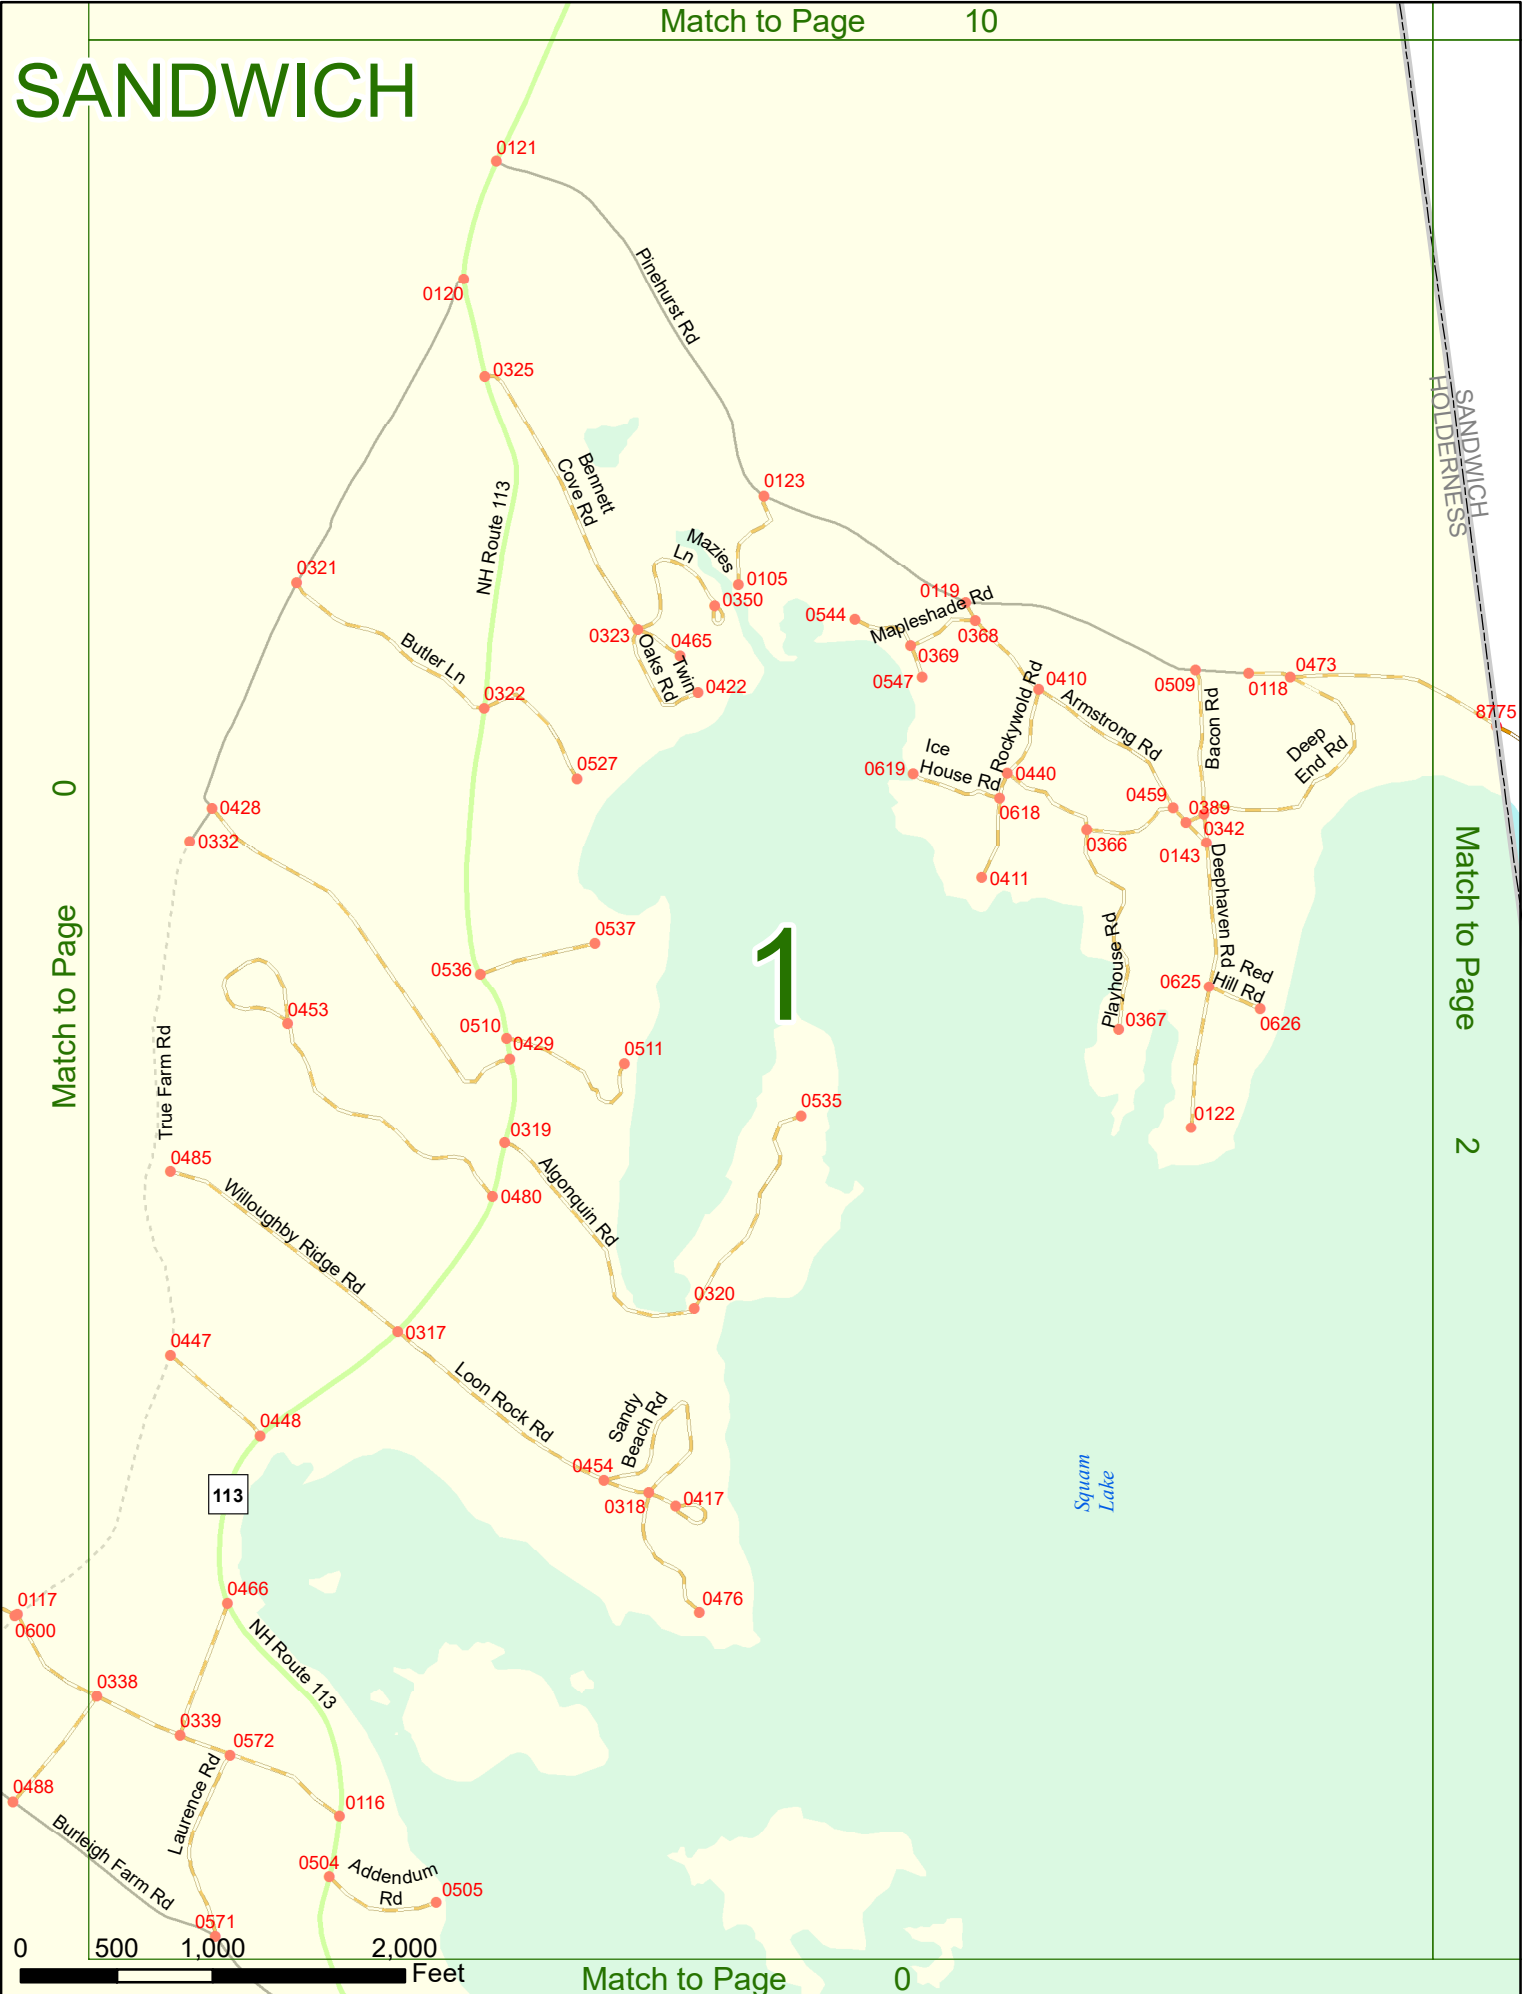

SANDWICH

Match to Page 0

SANDWICH
HOLDERNESS
Match to Page 2