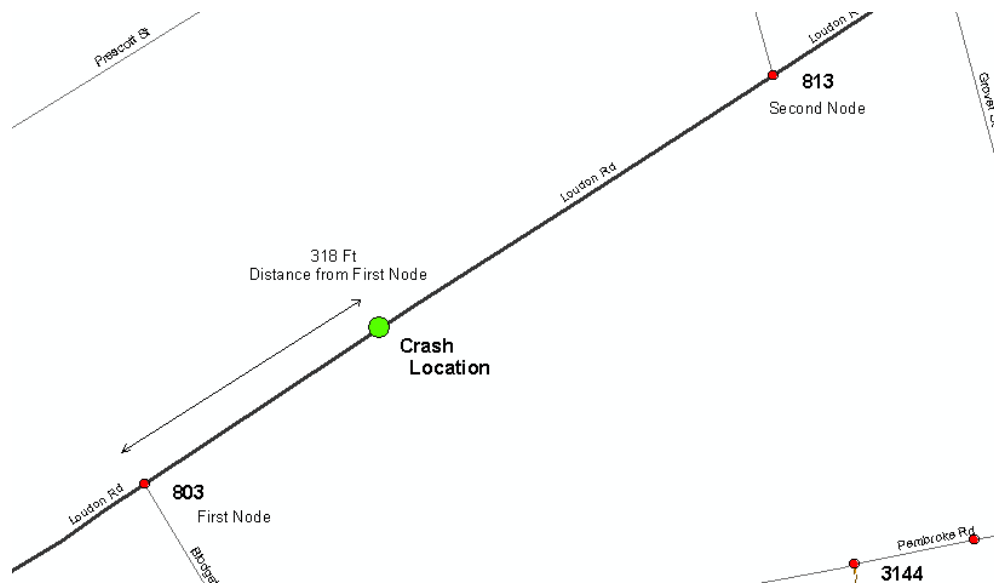

2018 Nodal Reference Bookmap

LEGEND

NHDOT will accept crash locations based on the State of NH Uniform Police Traffic Accident Report.

Crash occurred on:

Option 1 Street Address
 123 Main Street

Option 2 Route No and/or Distance from NESW Intesecting Road, Bridge,
 Street name Intersecting Street Town/County line
 Main Street 500 E Oak Street

Option 3 First Node Distance from First Node Second Node
 515 212 632

Option 4 Route No and/or Mile Marker on Interstate Only NESW Mile (Marker)
 Street name
 189S 700 feet S 36.8

Option 3 – Example

Street Name Loudon Road
First Node 803
Distance from First Node 318 Ft
Second Node 813