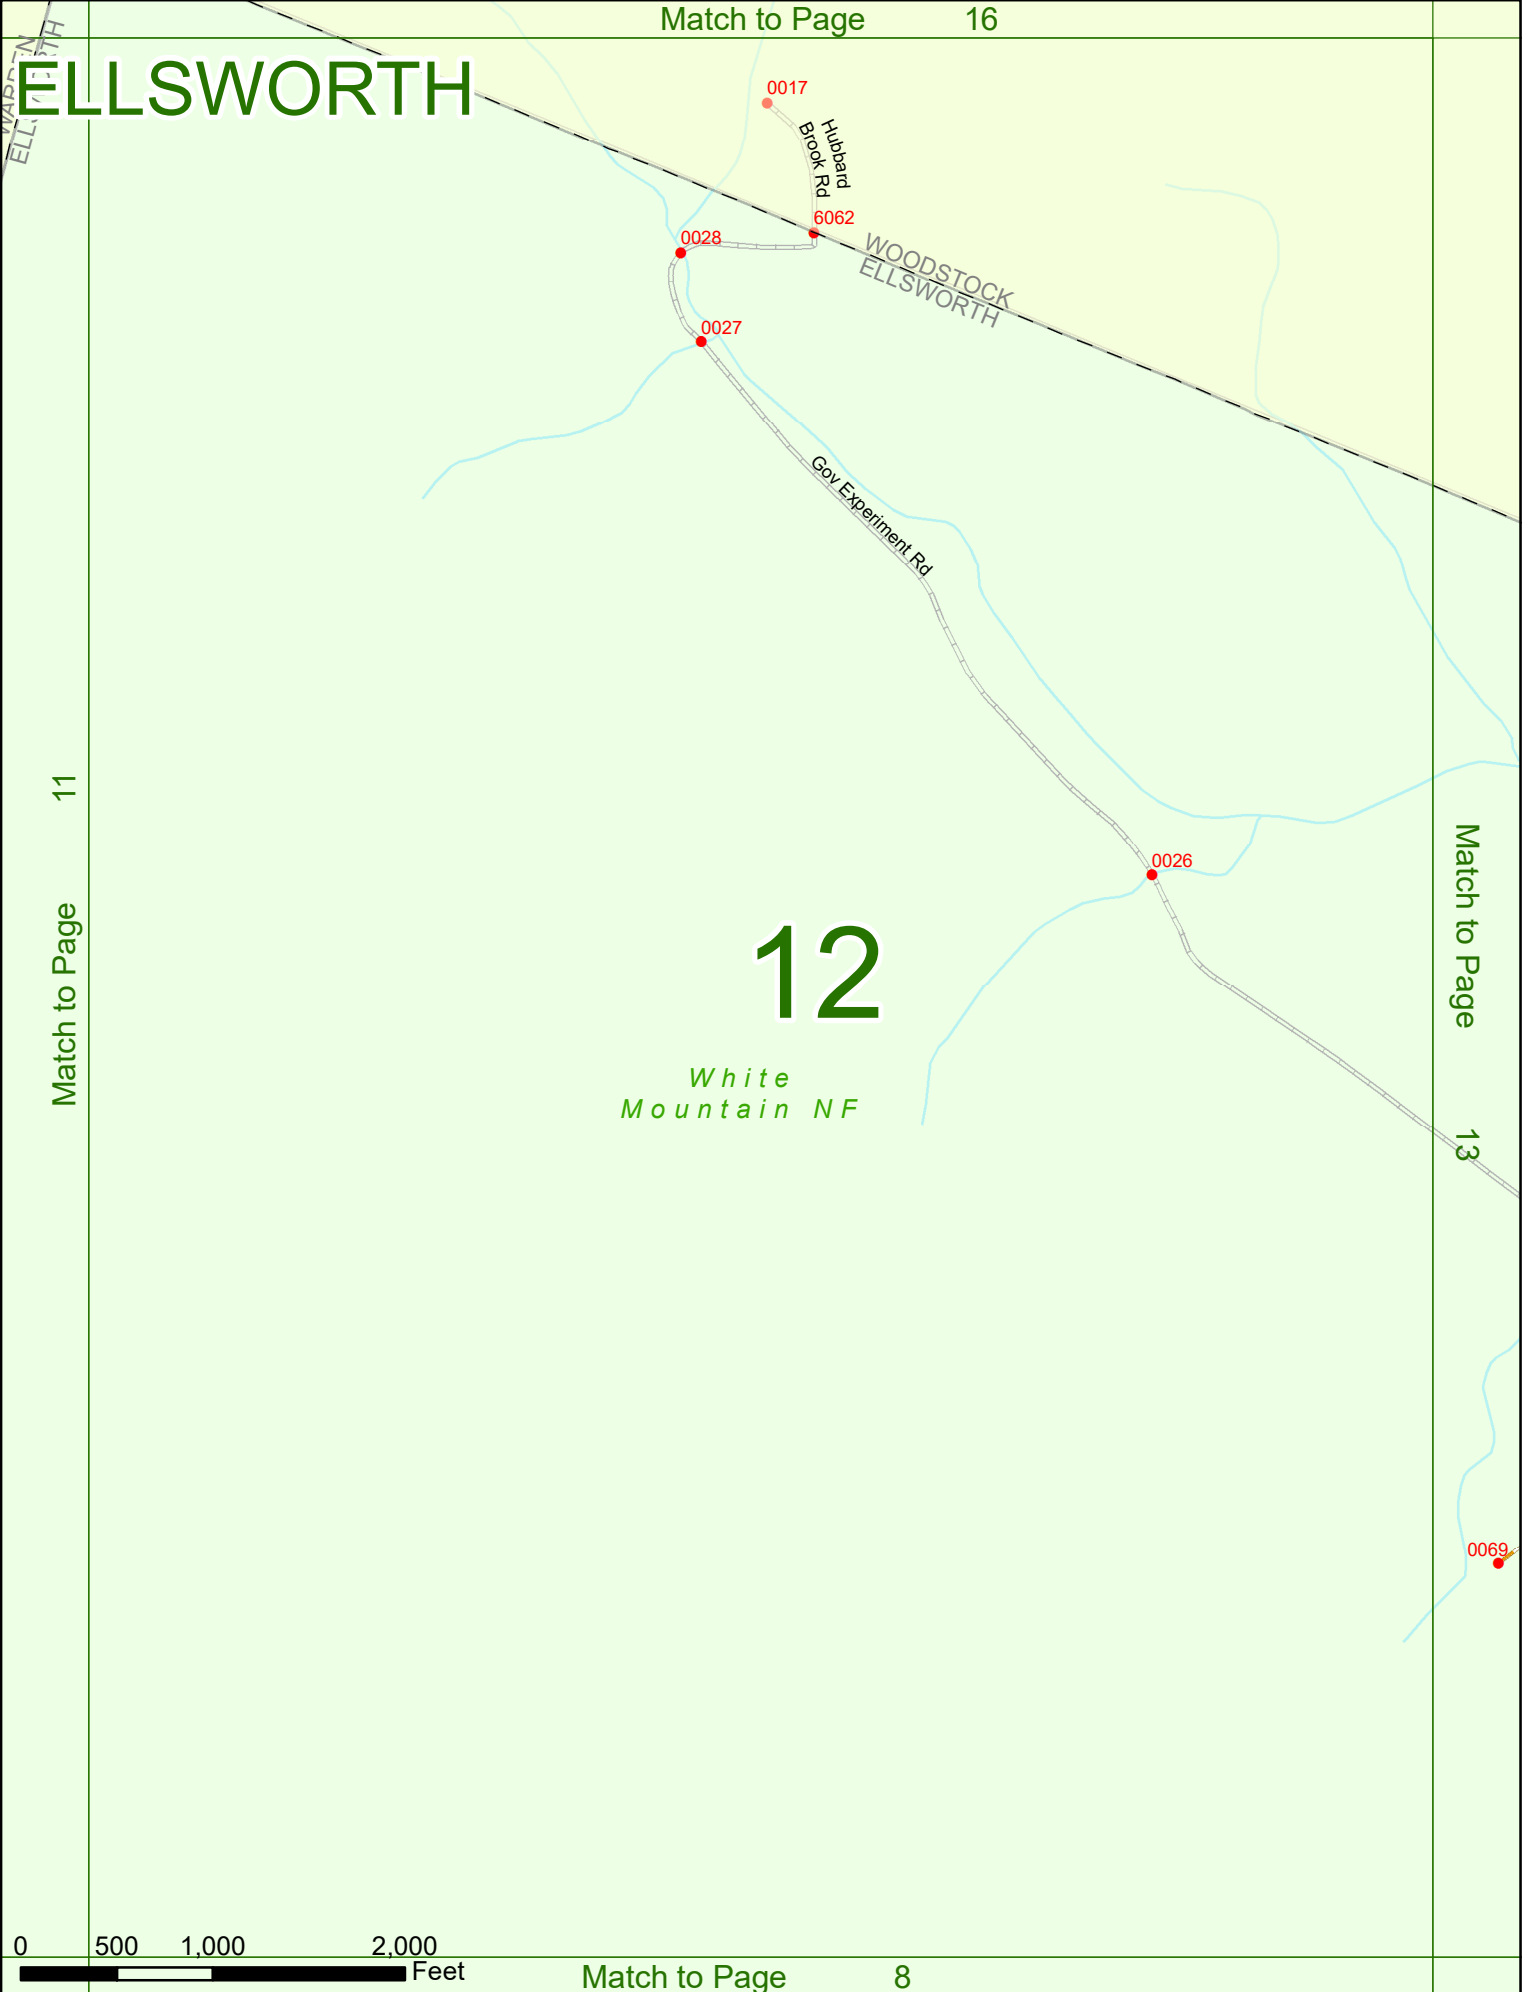

ELLSWORTH

12

White Mountain NF

Match to Page 11

Match to Page 13