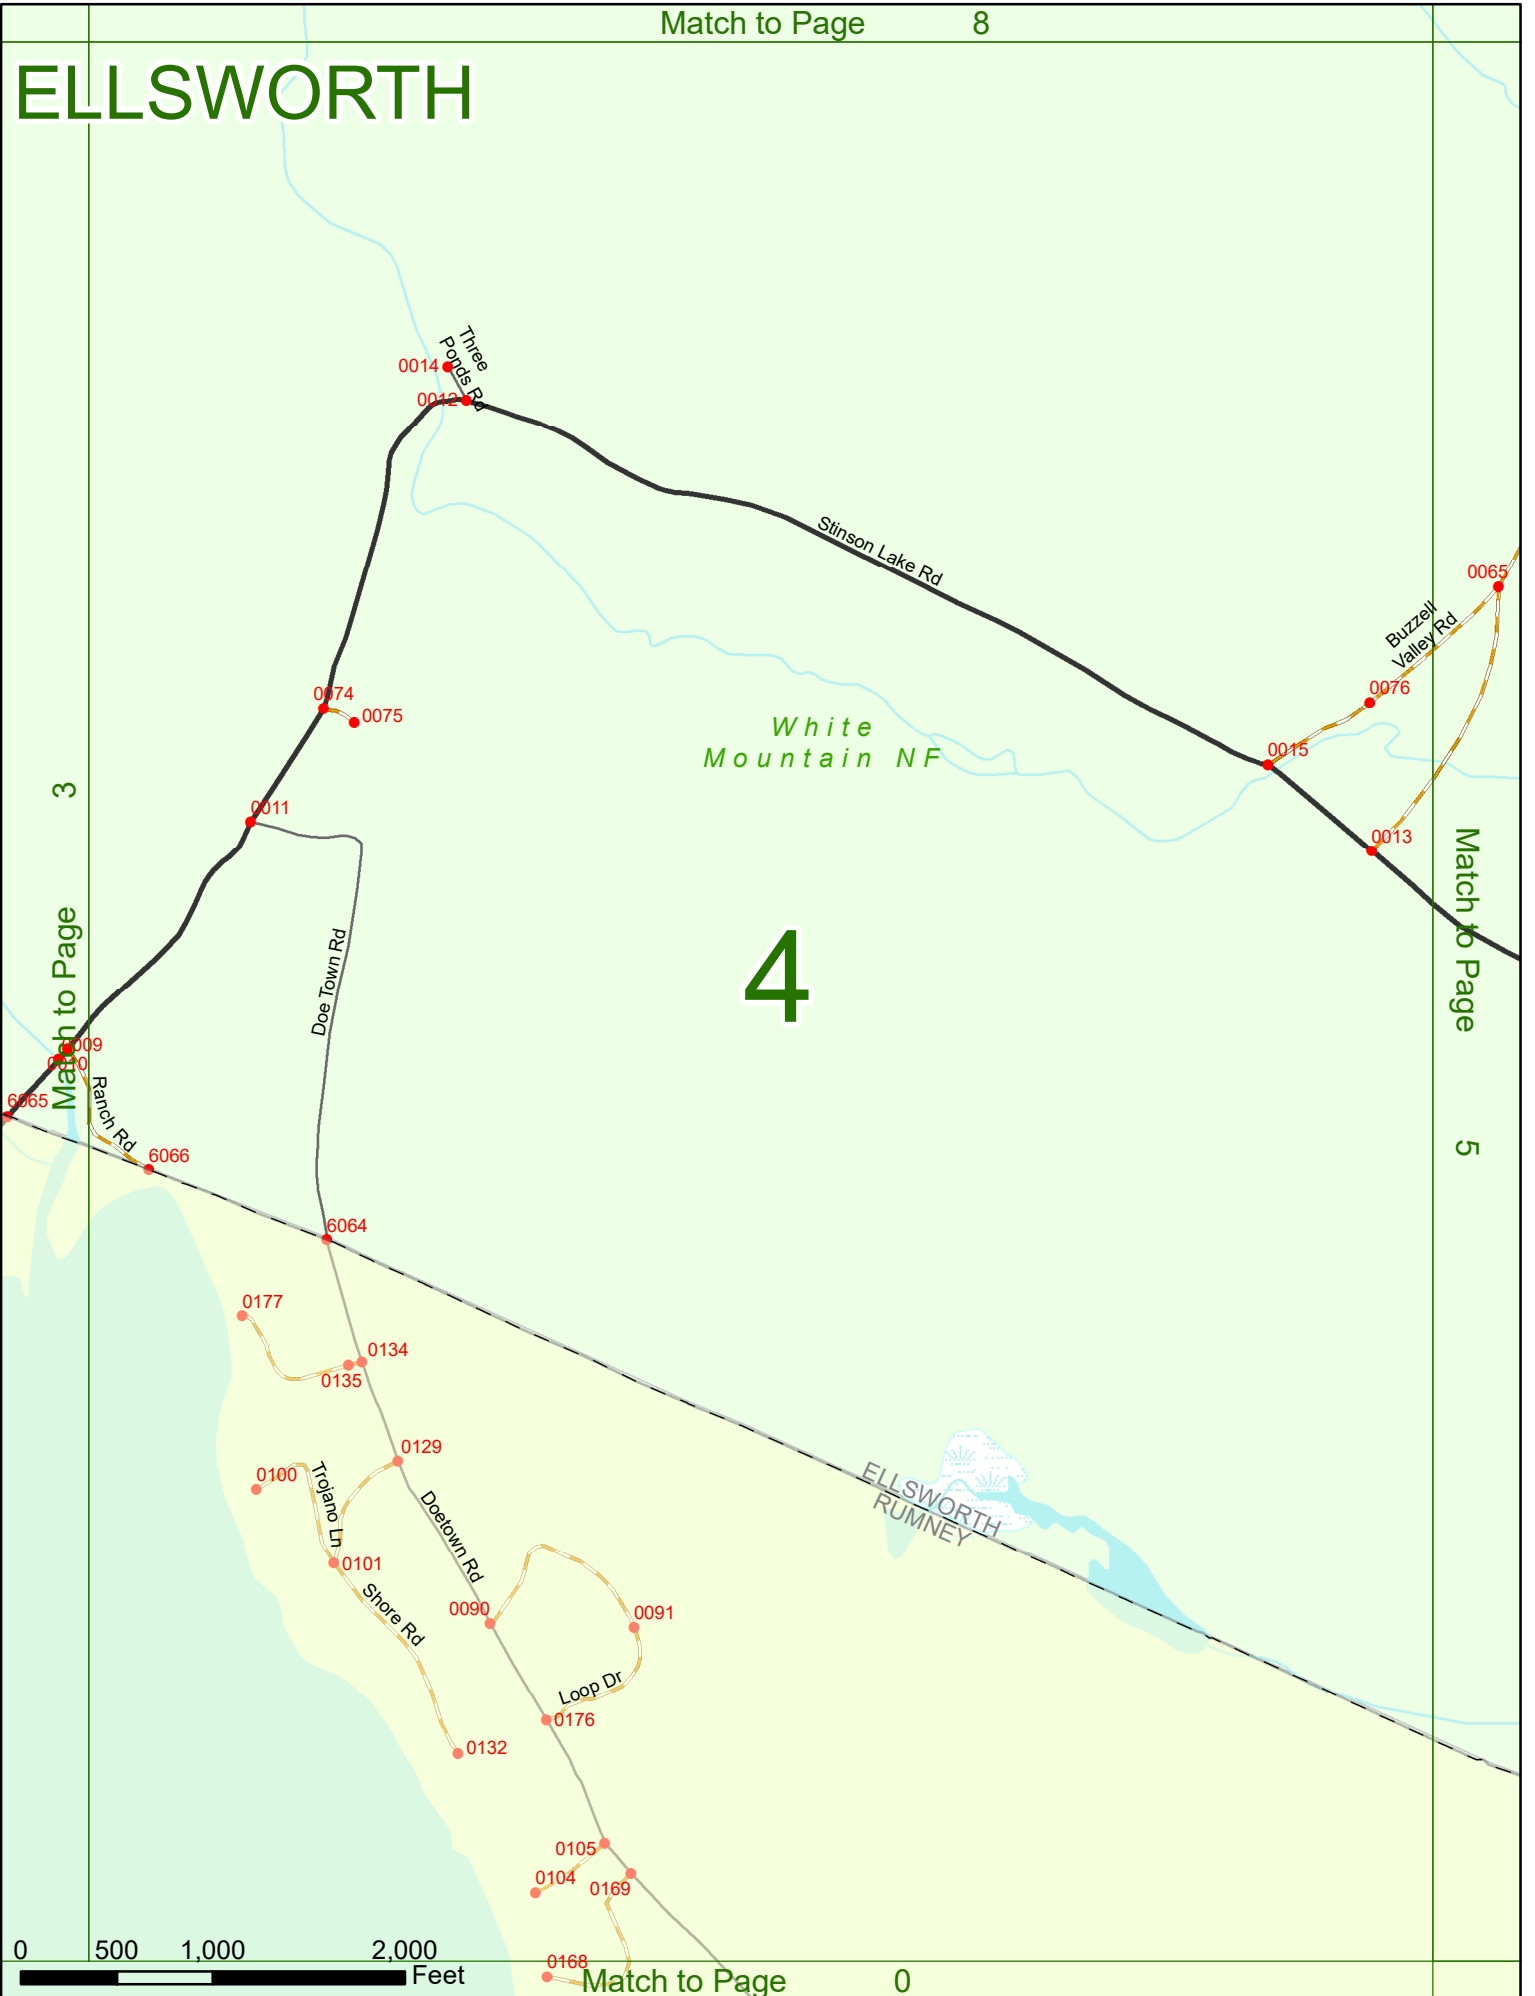

ELLSWORTH

4

3

Match to Page

Match to Page

5

0 500 1,000 2,000 Feet

Match to Page

0