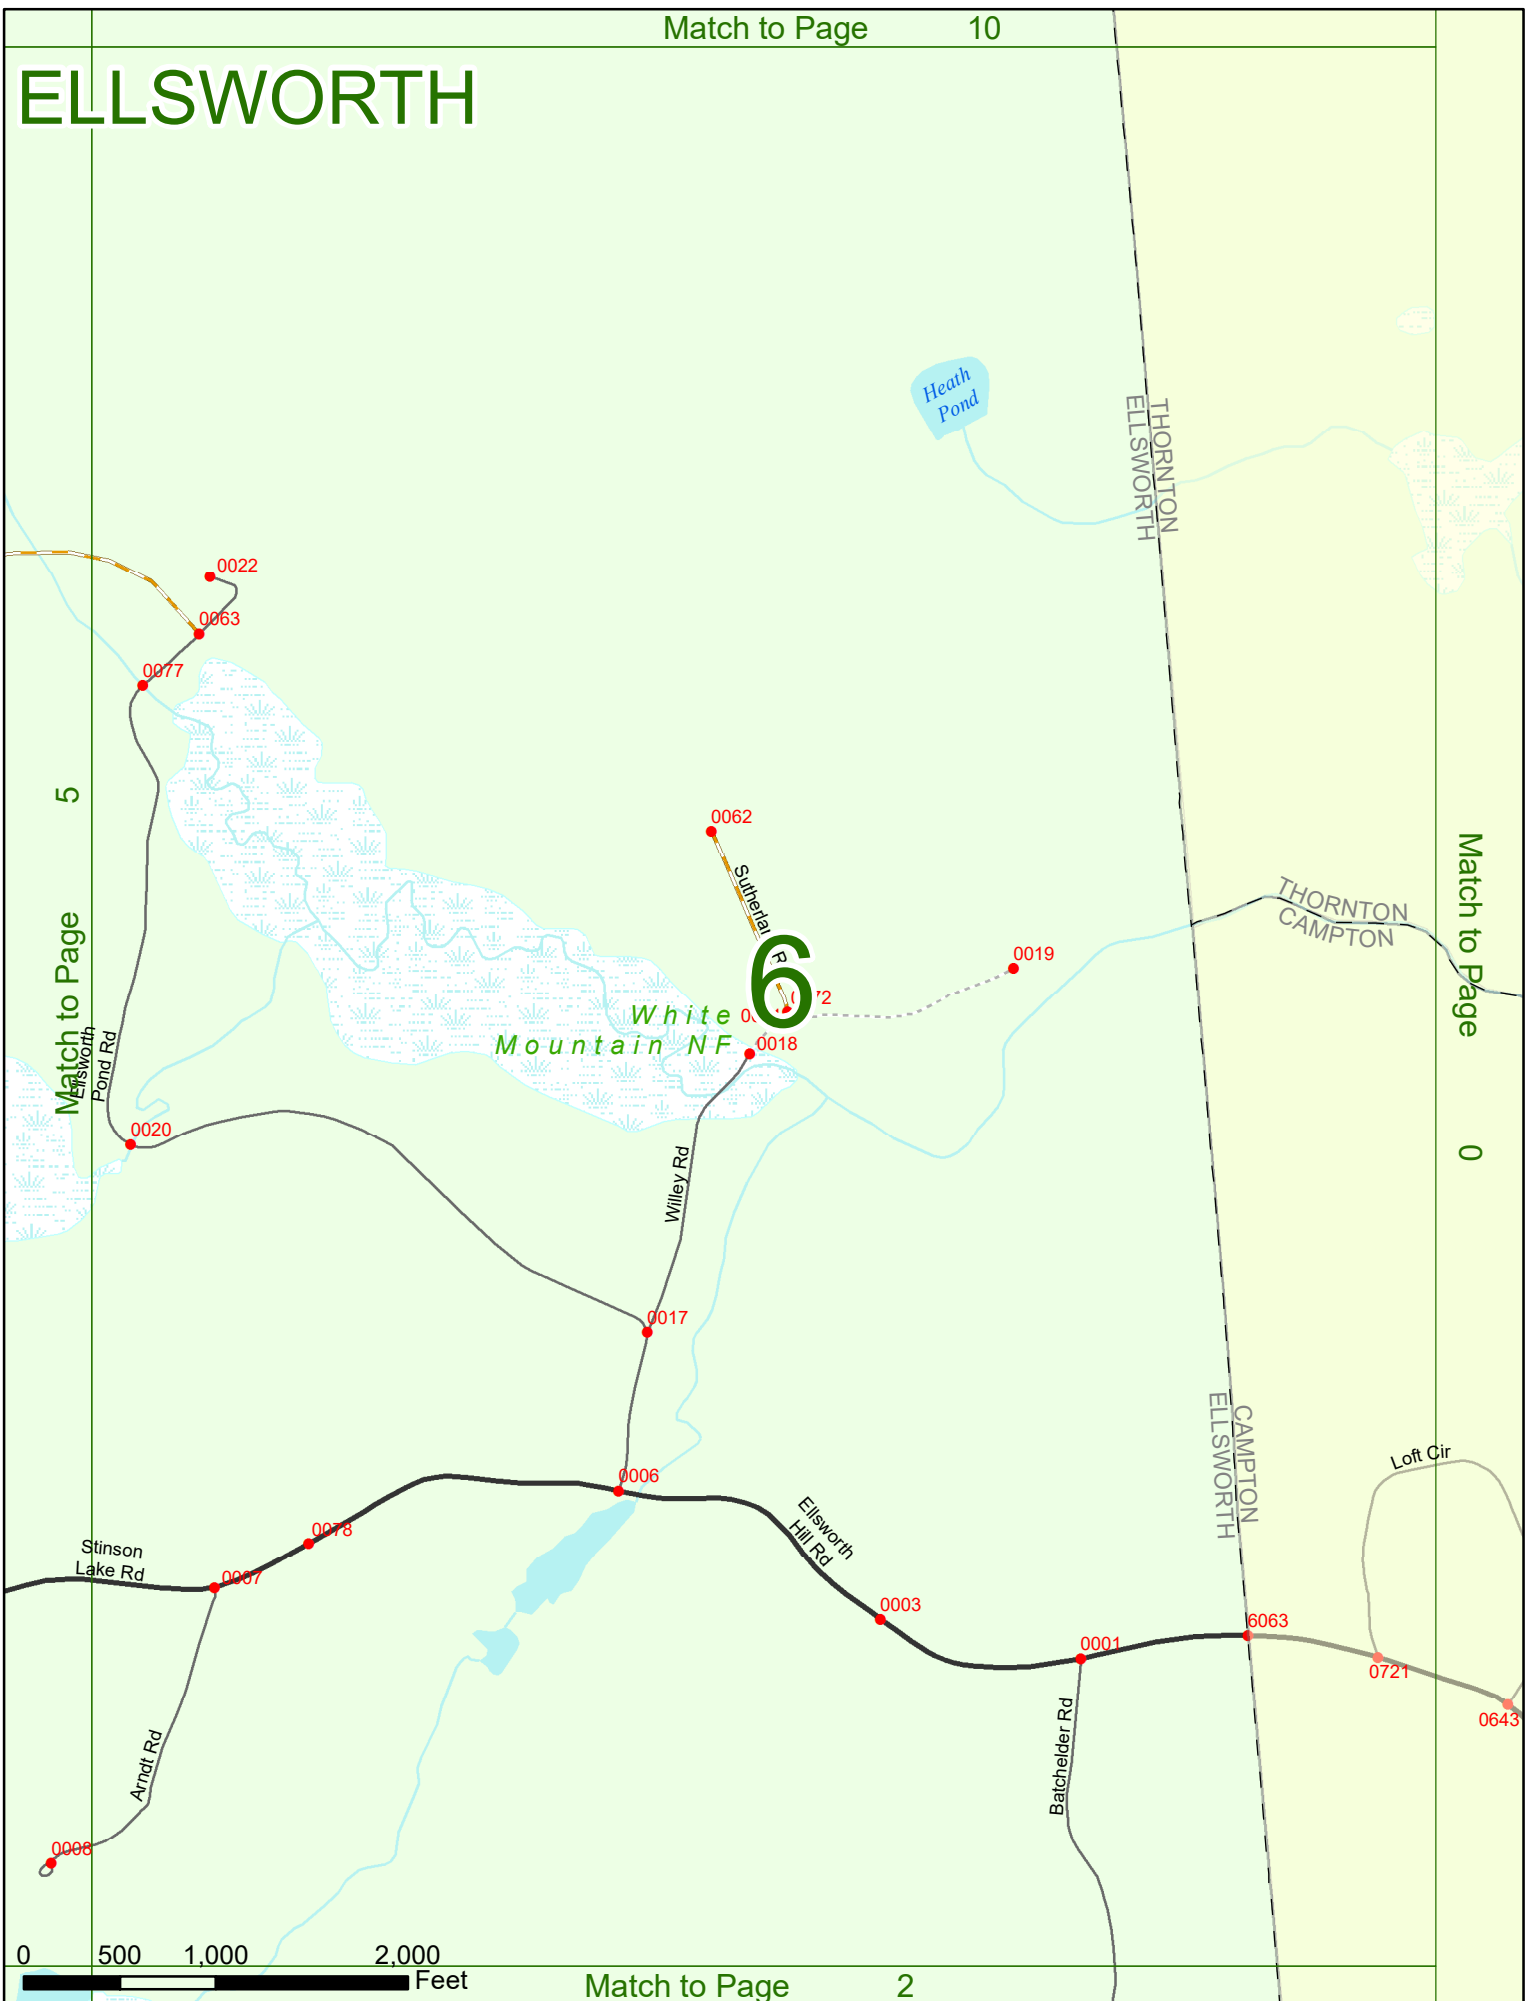

ELLSWORTH

5

Match to Page

Match to Page

0

0 500 1,000 2,000 Feet

Match to Page 2