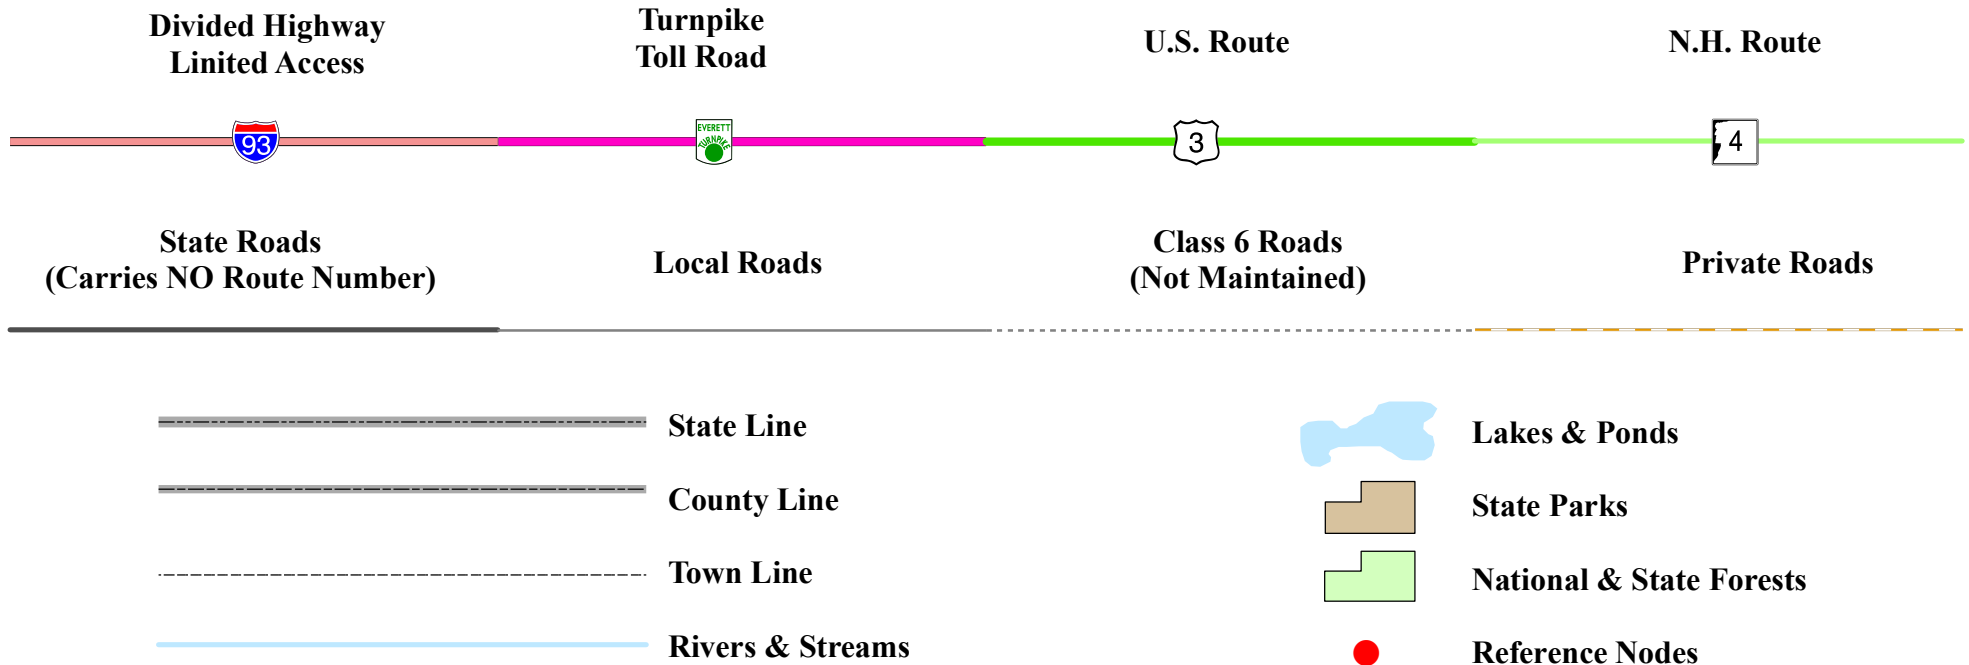

New Hampshire
DOT
 Department of Transportation

Maps and data sets are not guaranteed to be free from errors and omissions. Data is in a constant state of update and correction by various groups and agencies. Information displayed on this map is the best available at the time of publication.

2018 Nodal Reference Bookmap

LEGEND

NHDOT will accept crash locations based on the State of NH Uniform Police Traffic Accident Report.

Crash occurred on:

Option 1 Street Address
 123 Main Street

Option 2 Route No and/or Distance from NESW Intesecting Road, Bridge,
 Street name Intersecting Street Town/County line
 Main Street 500 E Oak Street

Option 3 First Node Distance from First Node Second Node
 515 212 632

Option 4 Route No and/or Mile Marker on Interstate Only NESW Mile (Marker)
 Street name
 189S 700 feet S 36.8

Option 3 – Example

Street Name Loudon Road
First Node 803
Distance from First Node 318 Ft
Second Node 813