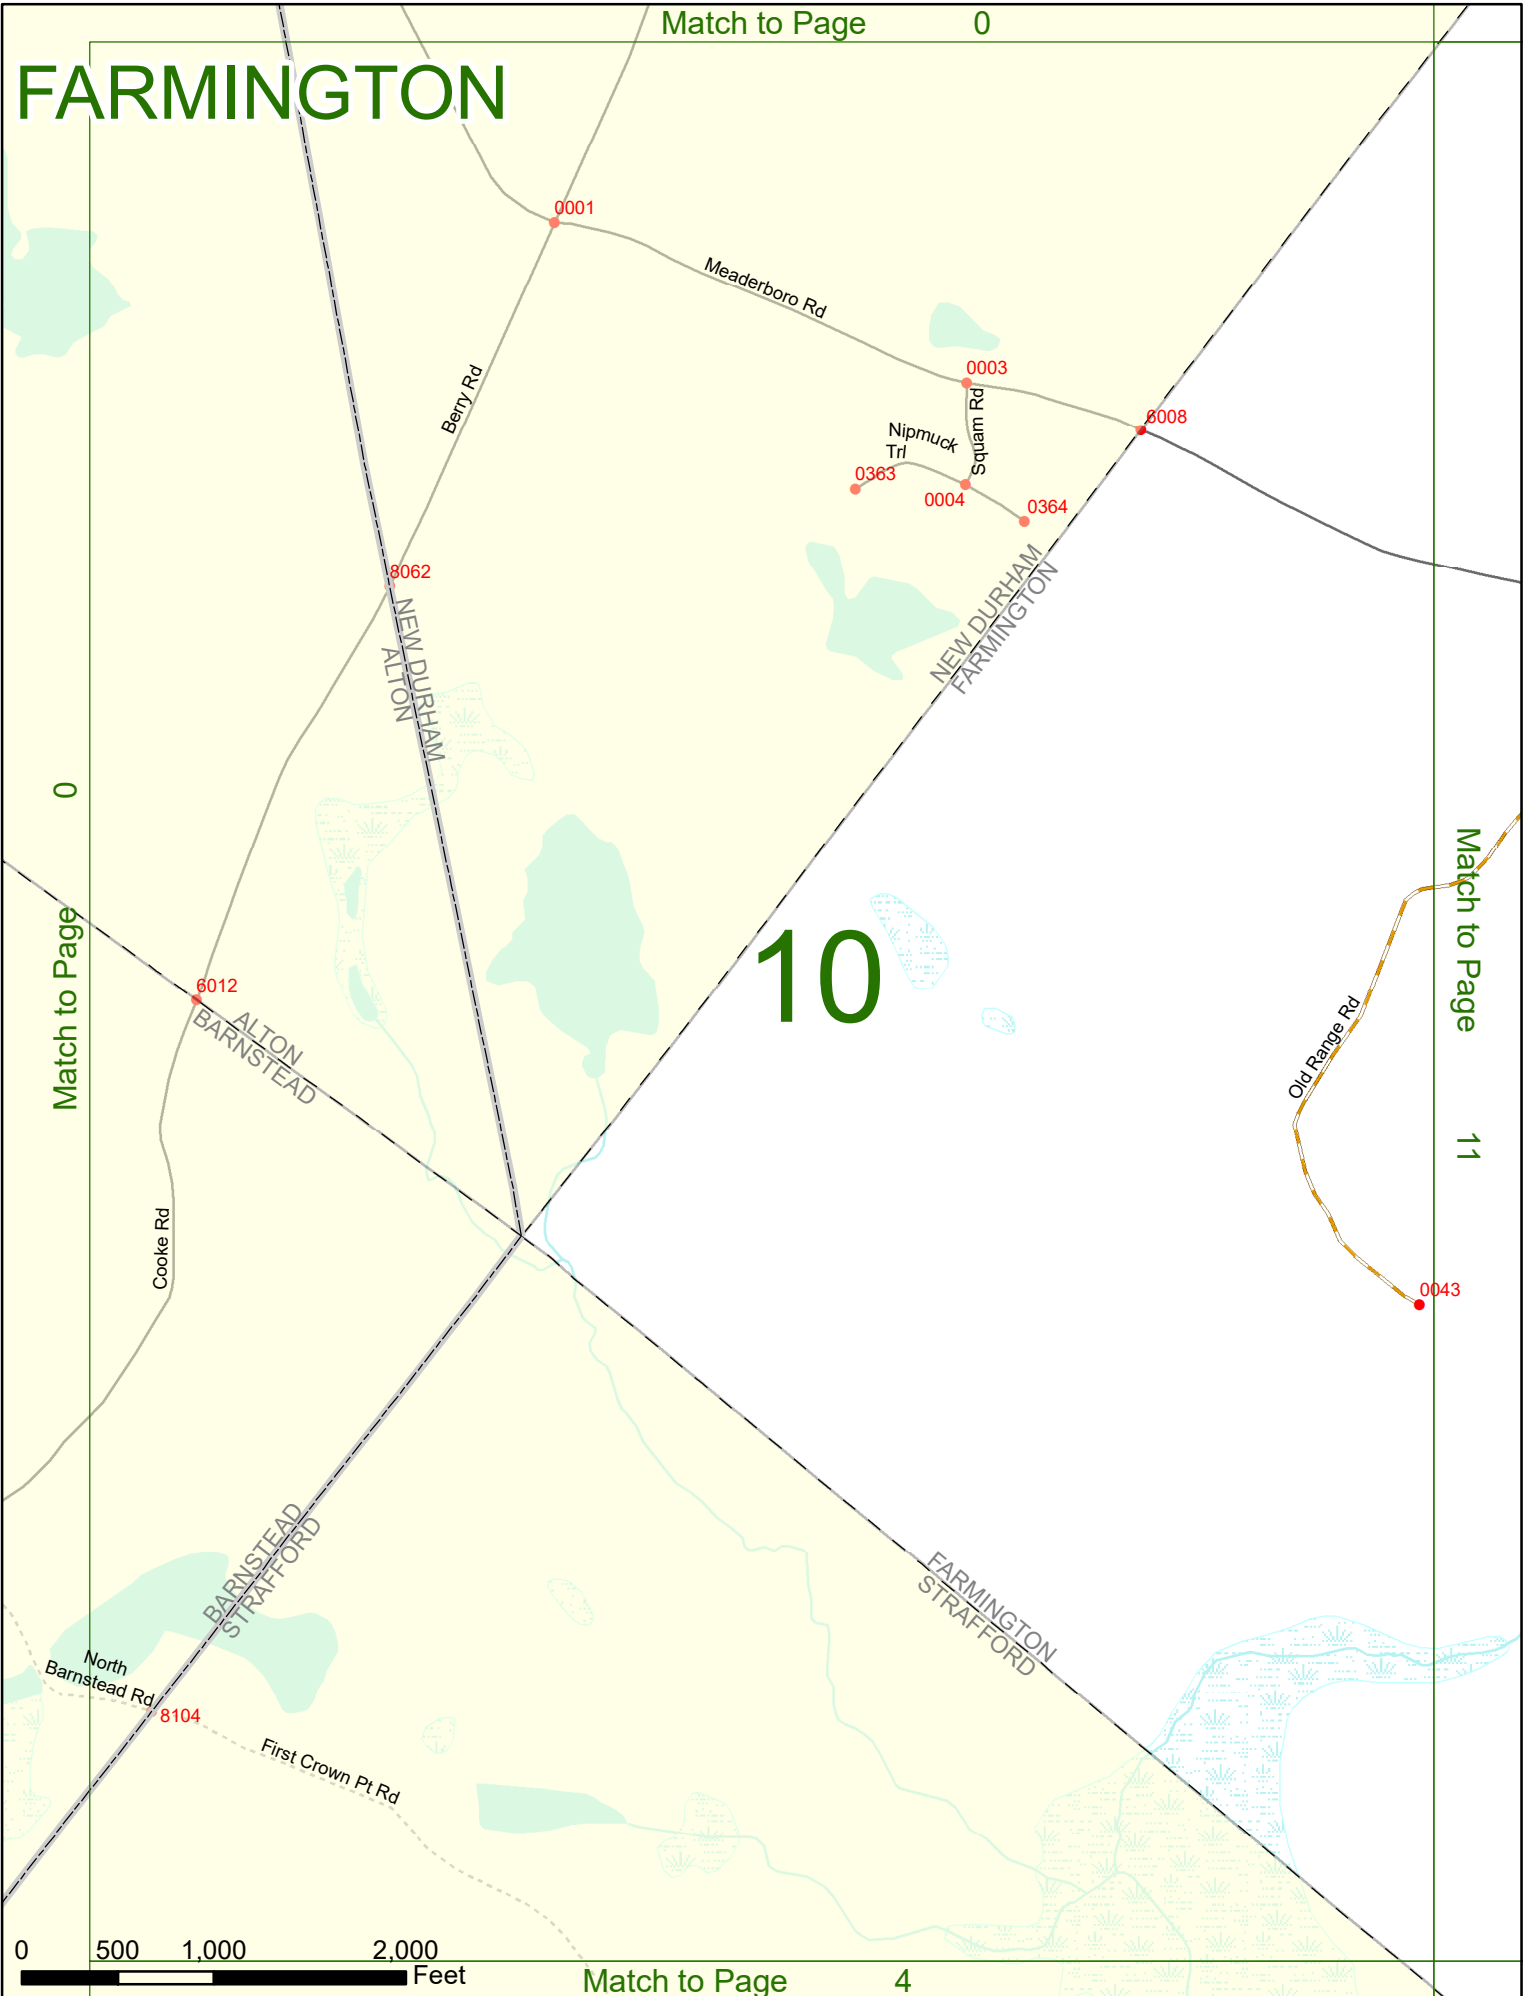

FARMINGTON

Match to Page 0

Match to Page 11

10