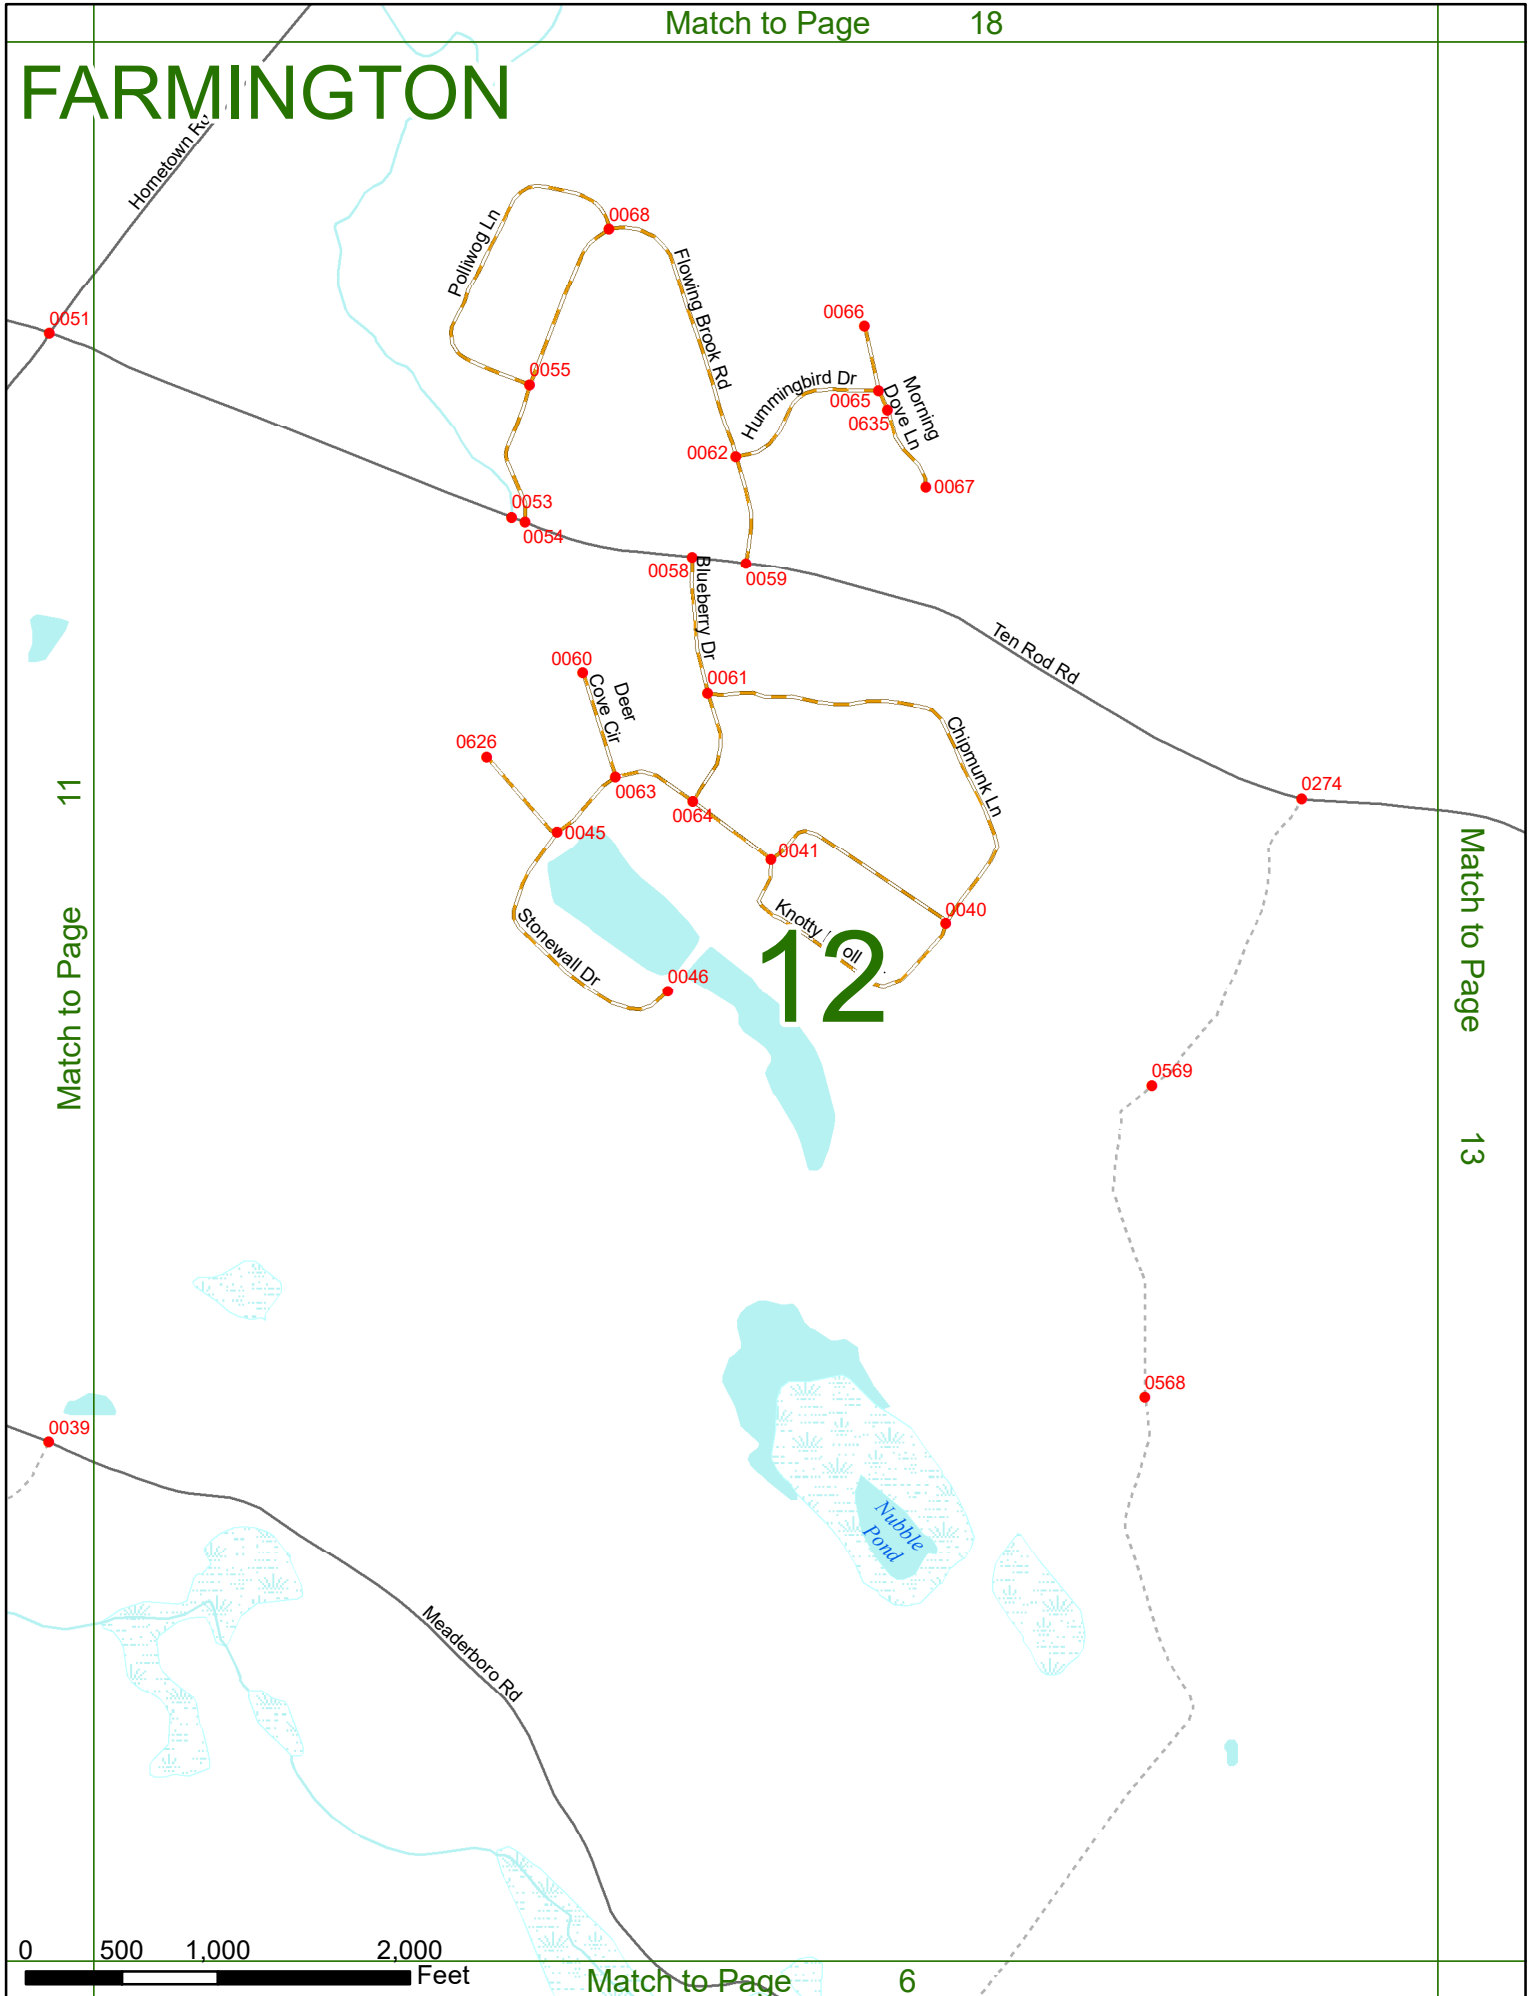

FARMINGTON

Match to Page 11

Match to Page 13