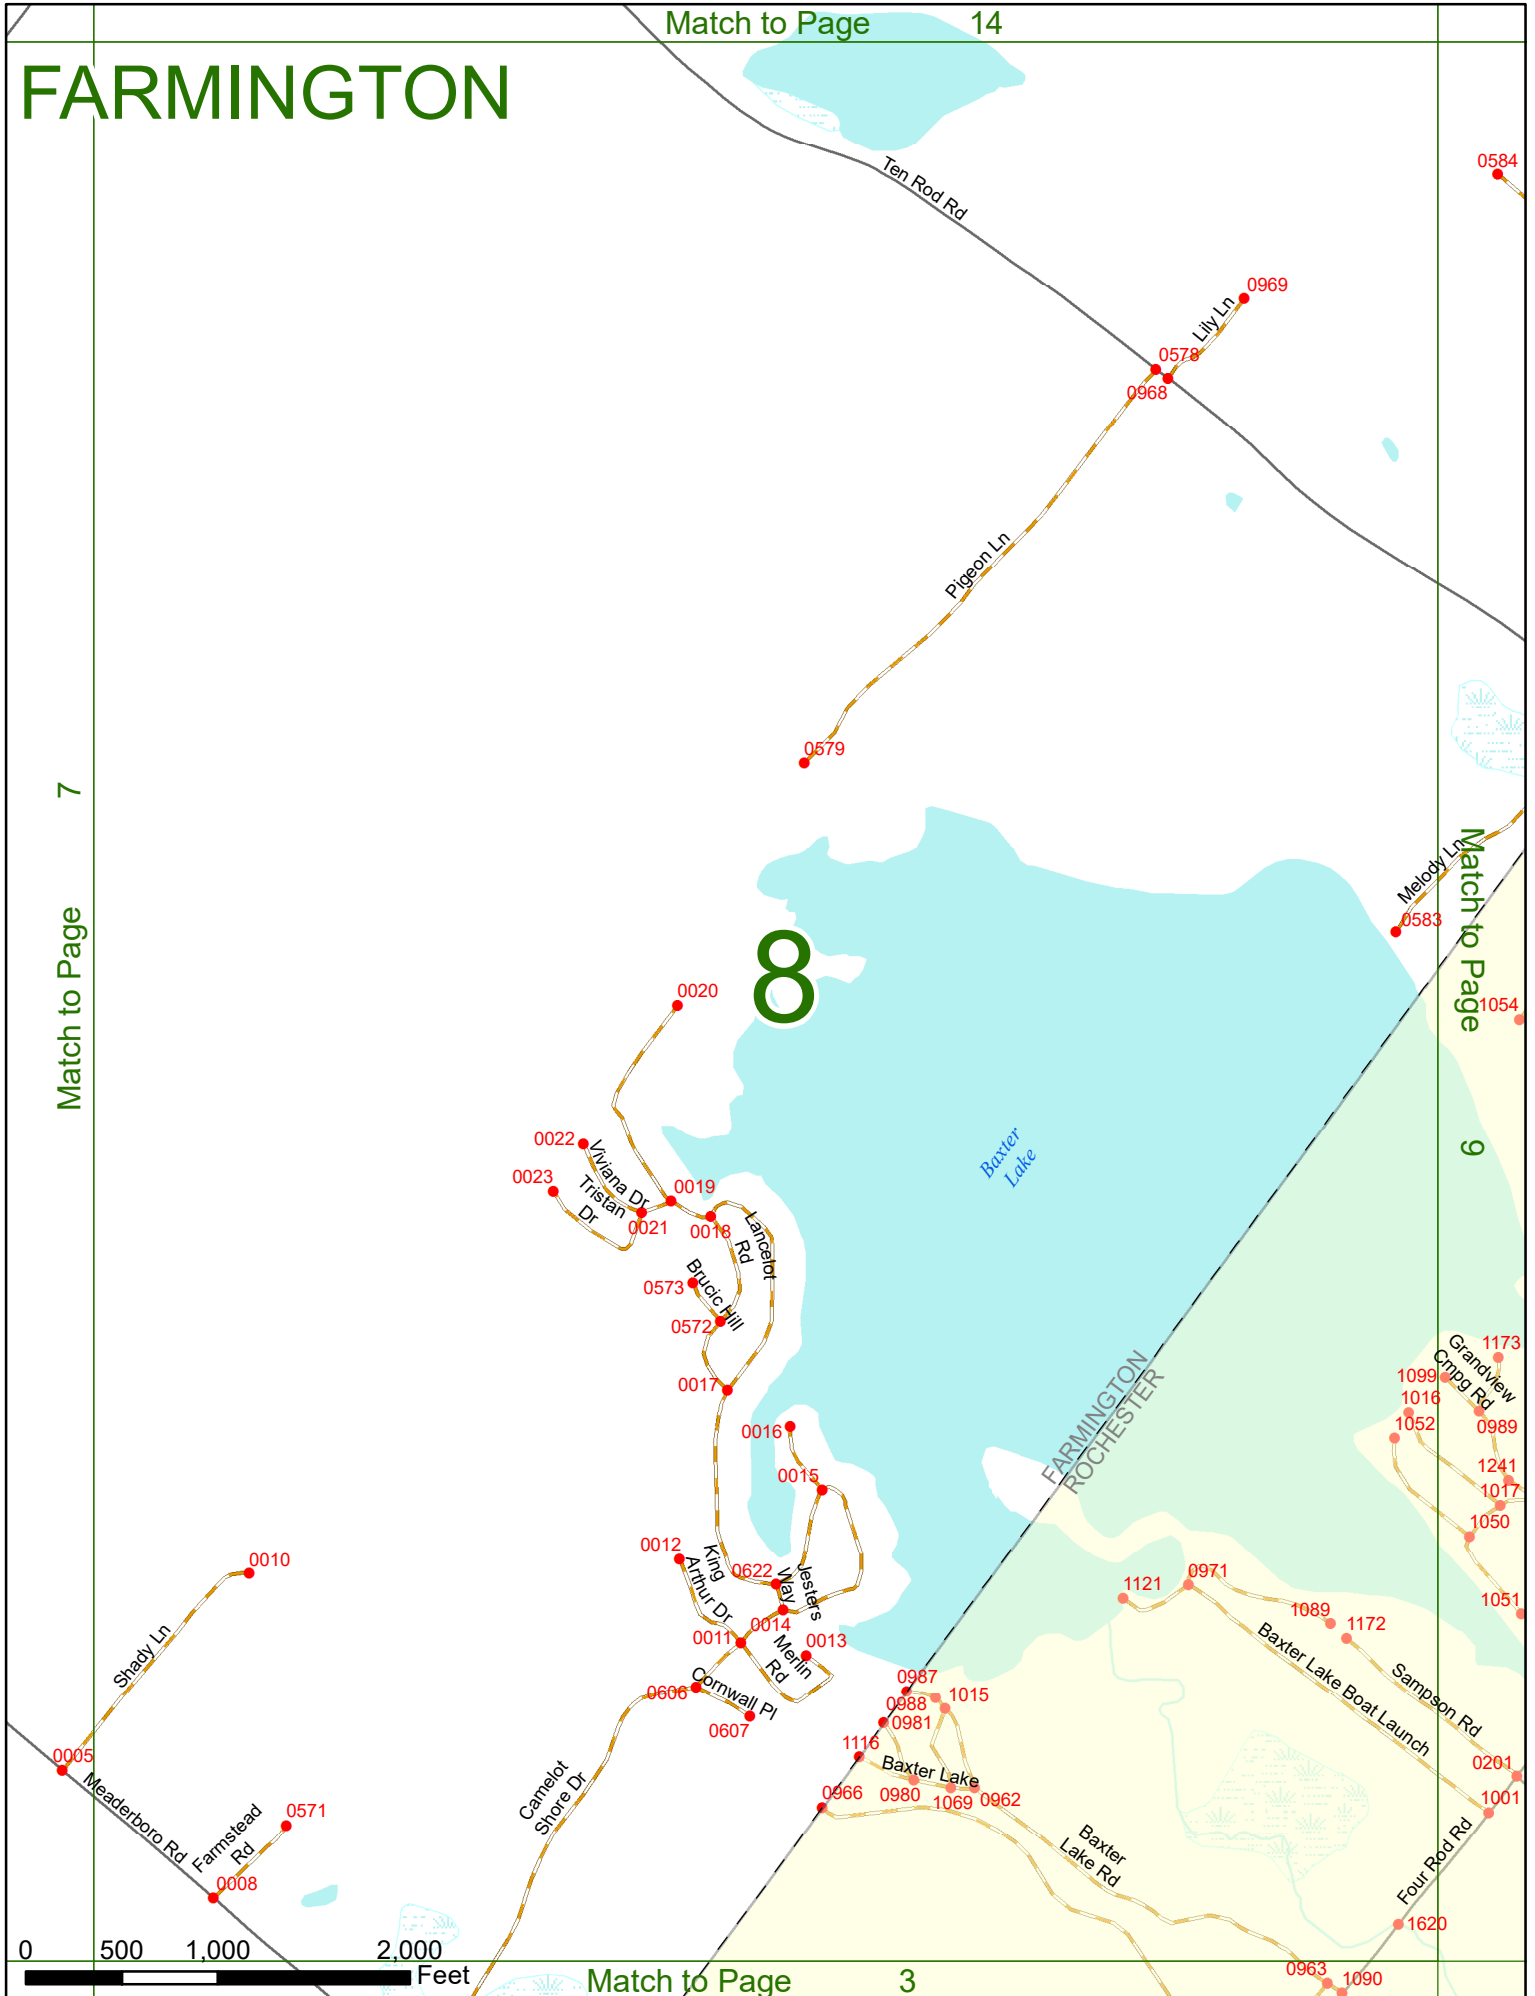

FARMINGTON

Match to Page 14

7

Match to Page

Match to Page

9

Match to Page

3

8