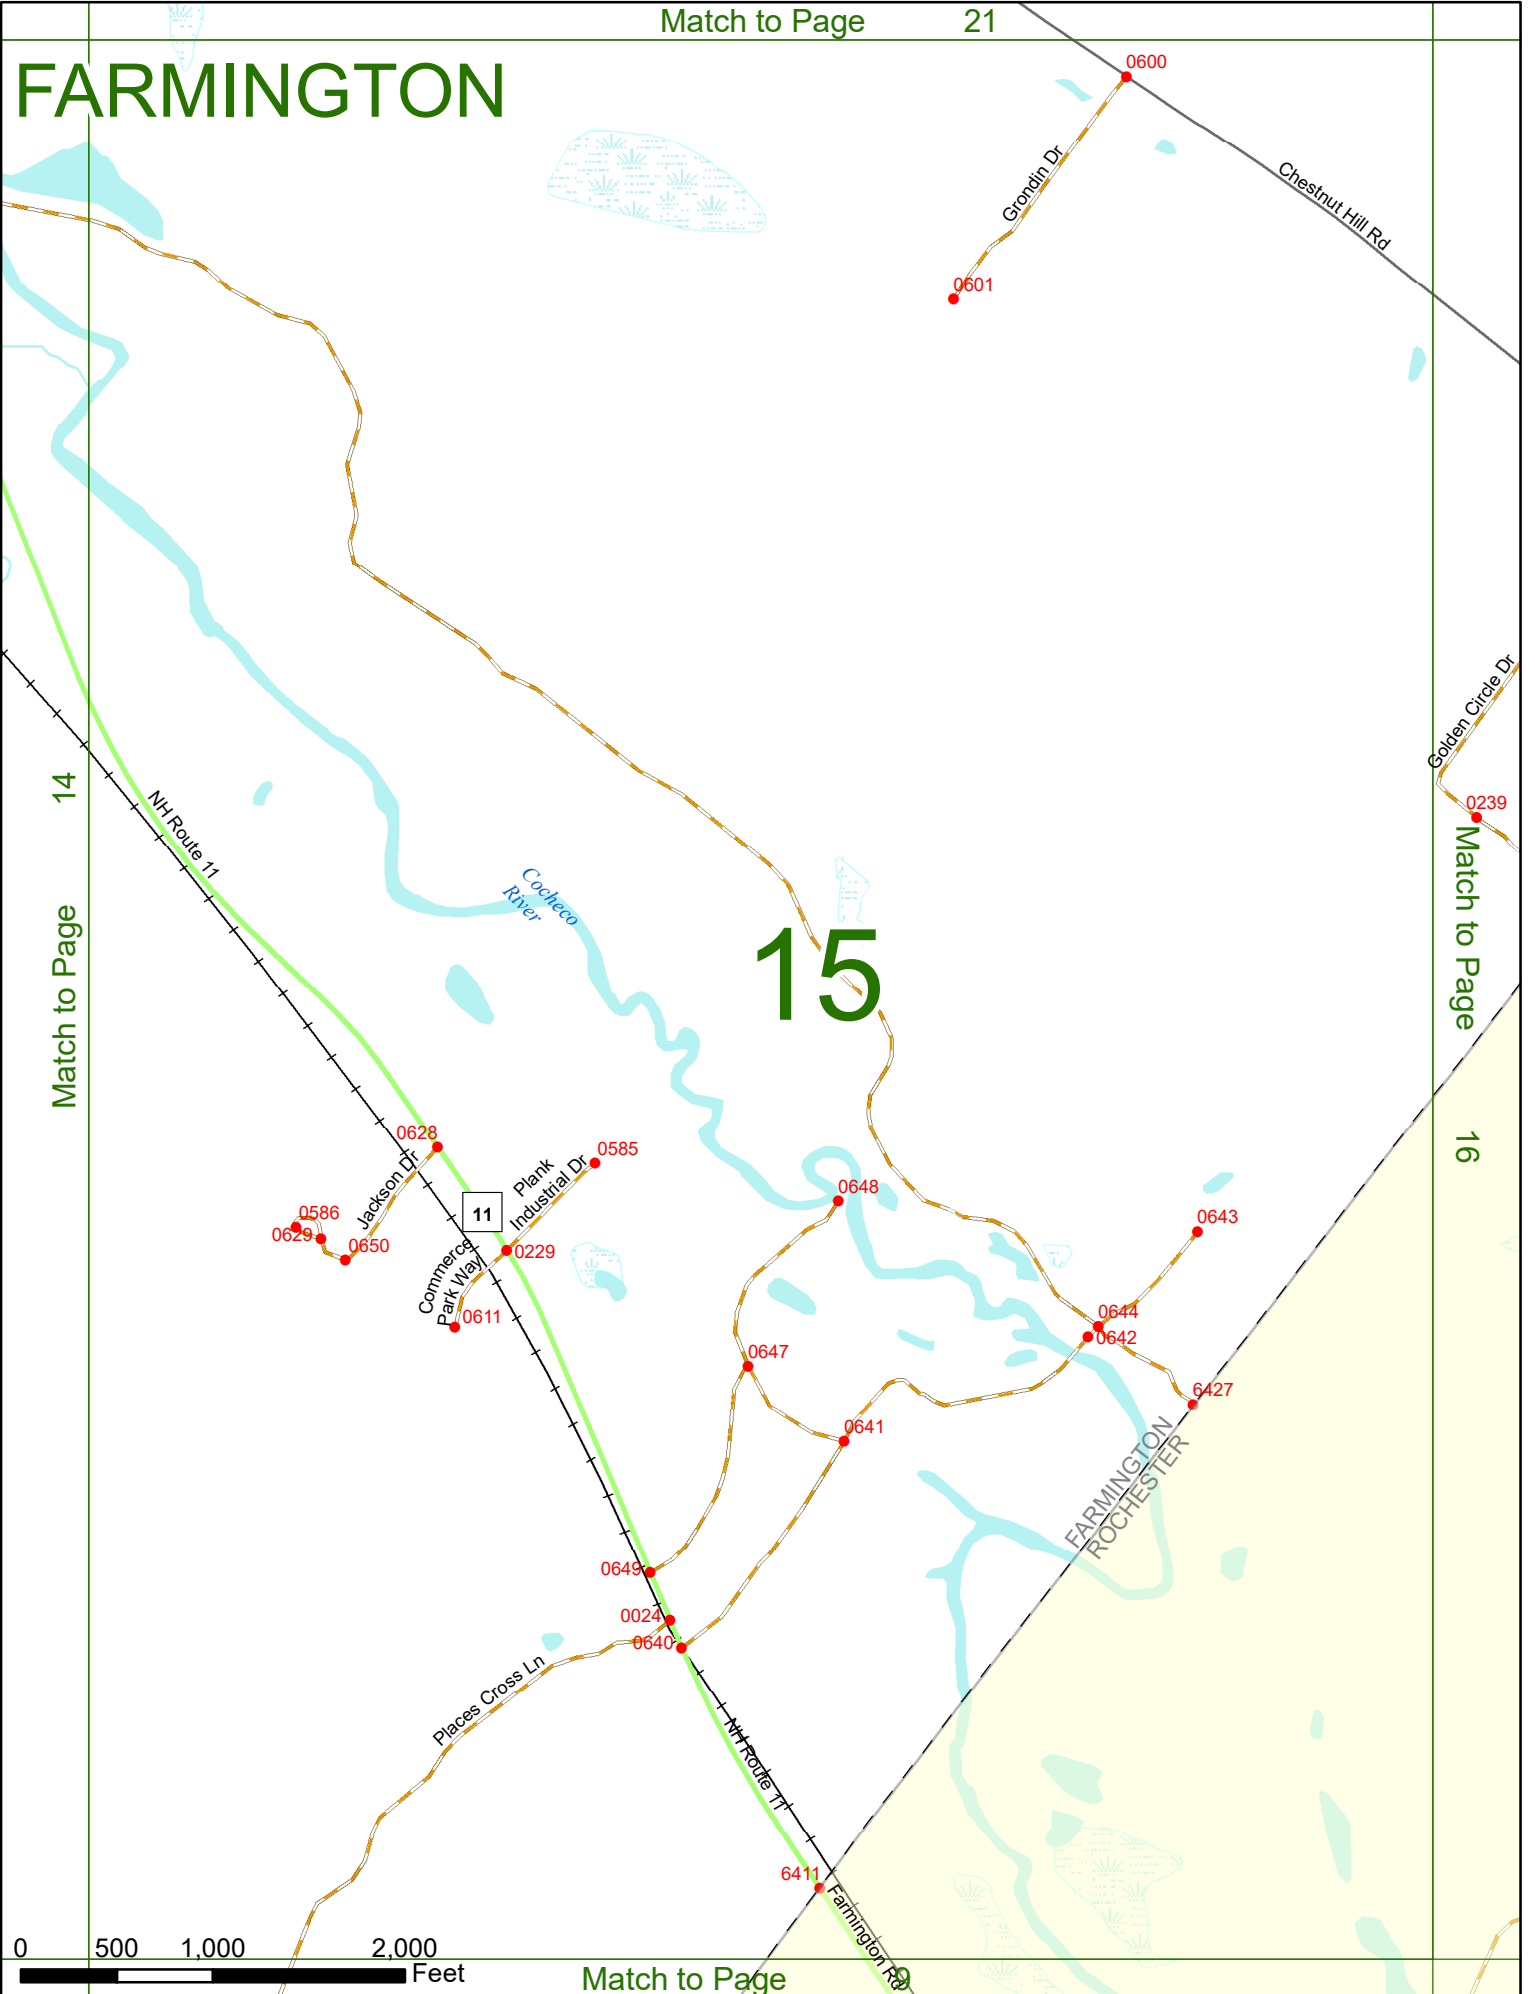

FARMINGTON

15

Match to Page 14

Match to Page 16