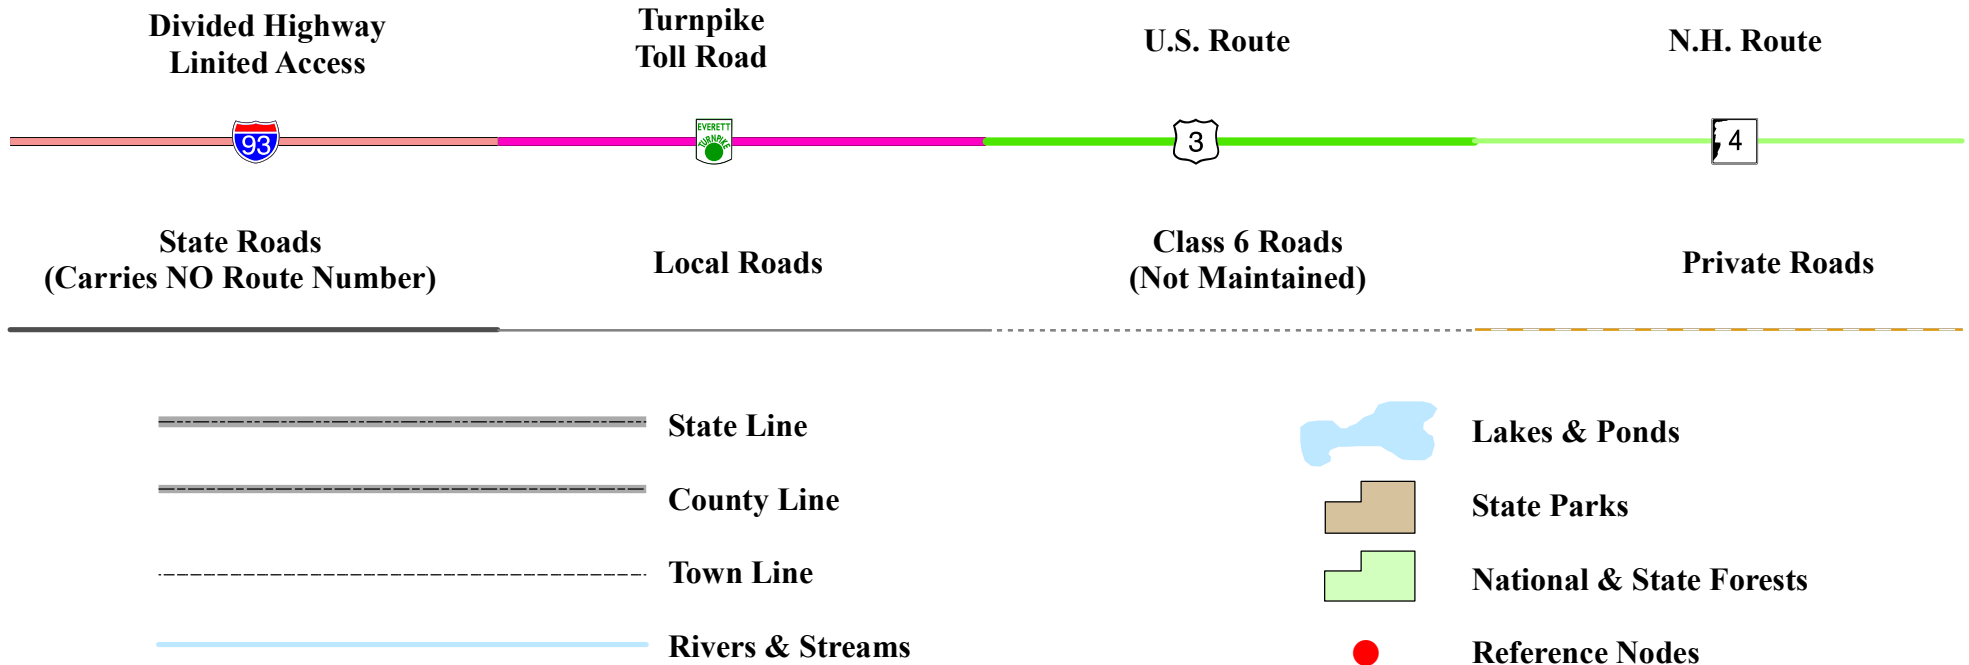

New Hampshire
DOT
 Department of Transportation

Maps and data sets are not guaranteed to be free from errors and omissions. Data is in a constant state of update and correction by various groups and agencies. Information displayed on this map is the best available at the time of publication.

2017 Nodal Reference Bookmap

LEGEND

NHDOT will accept crash locations based on the State of NH Uniform Police Traffic Accident Report.

Crash occurred on:

Option 1 Street Address
 123 Main Street

Option 2 Route No and/or Distance from NESW Intesecting Road, Bridge,
 Street name Intersecting Street Town/County line
 Main Street 500 E Oak Street