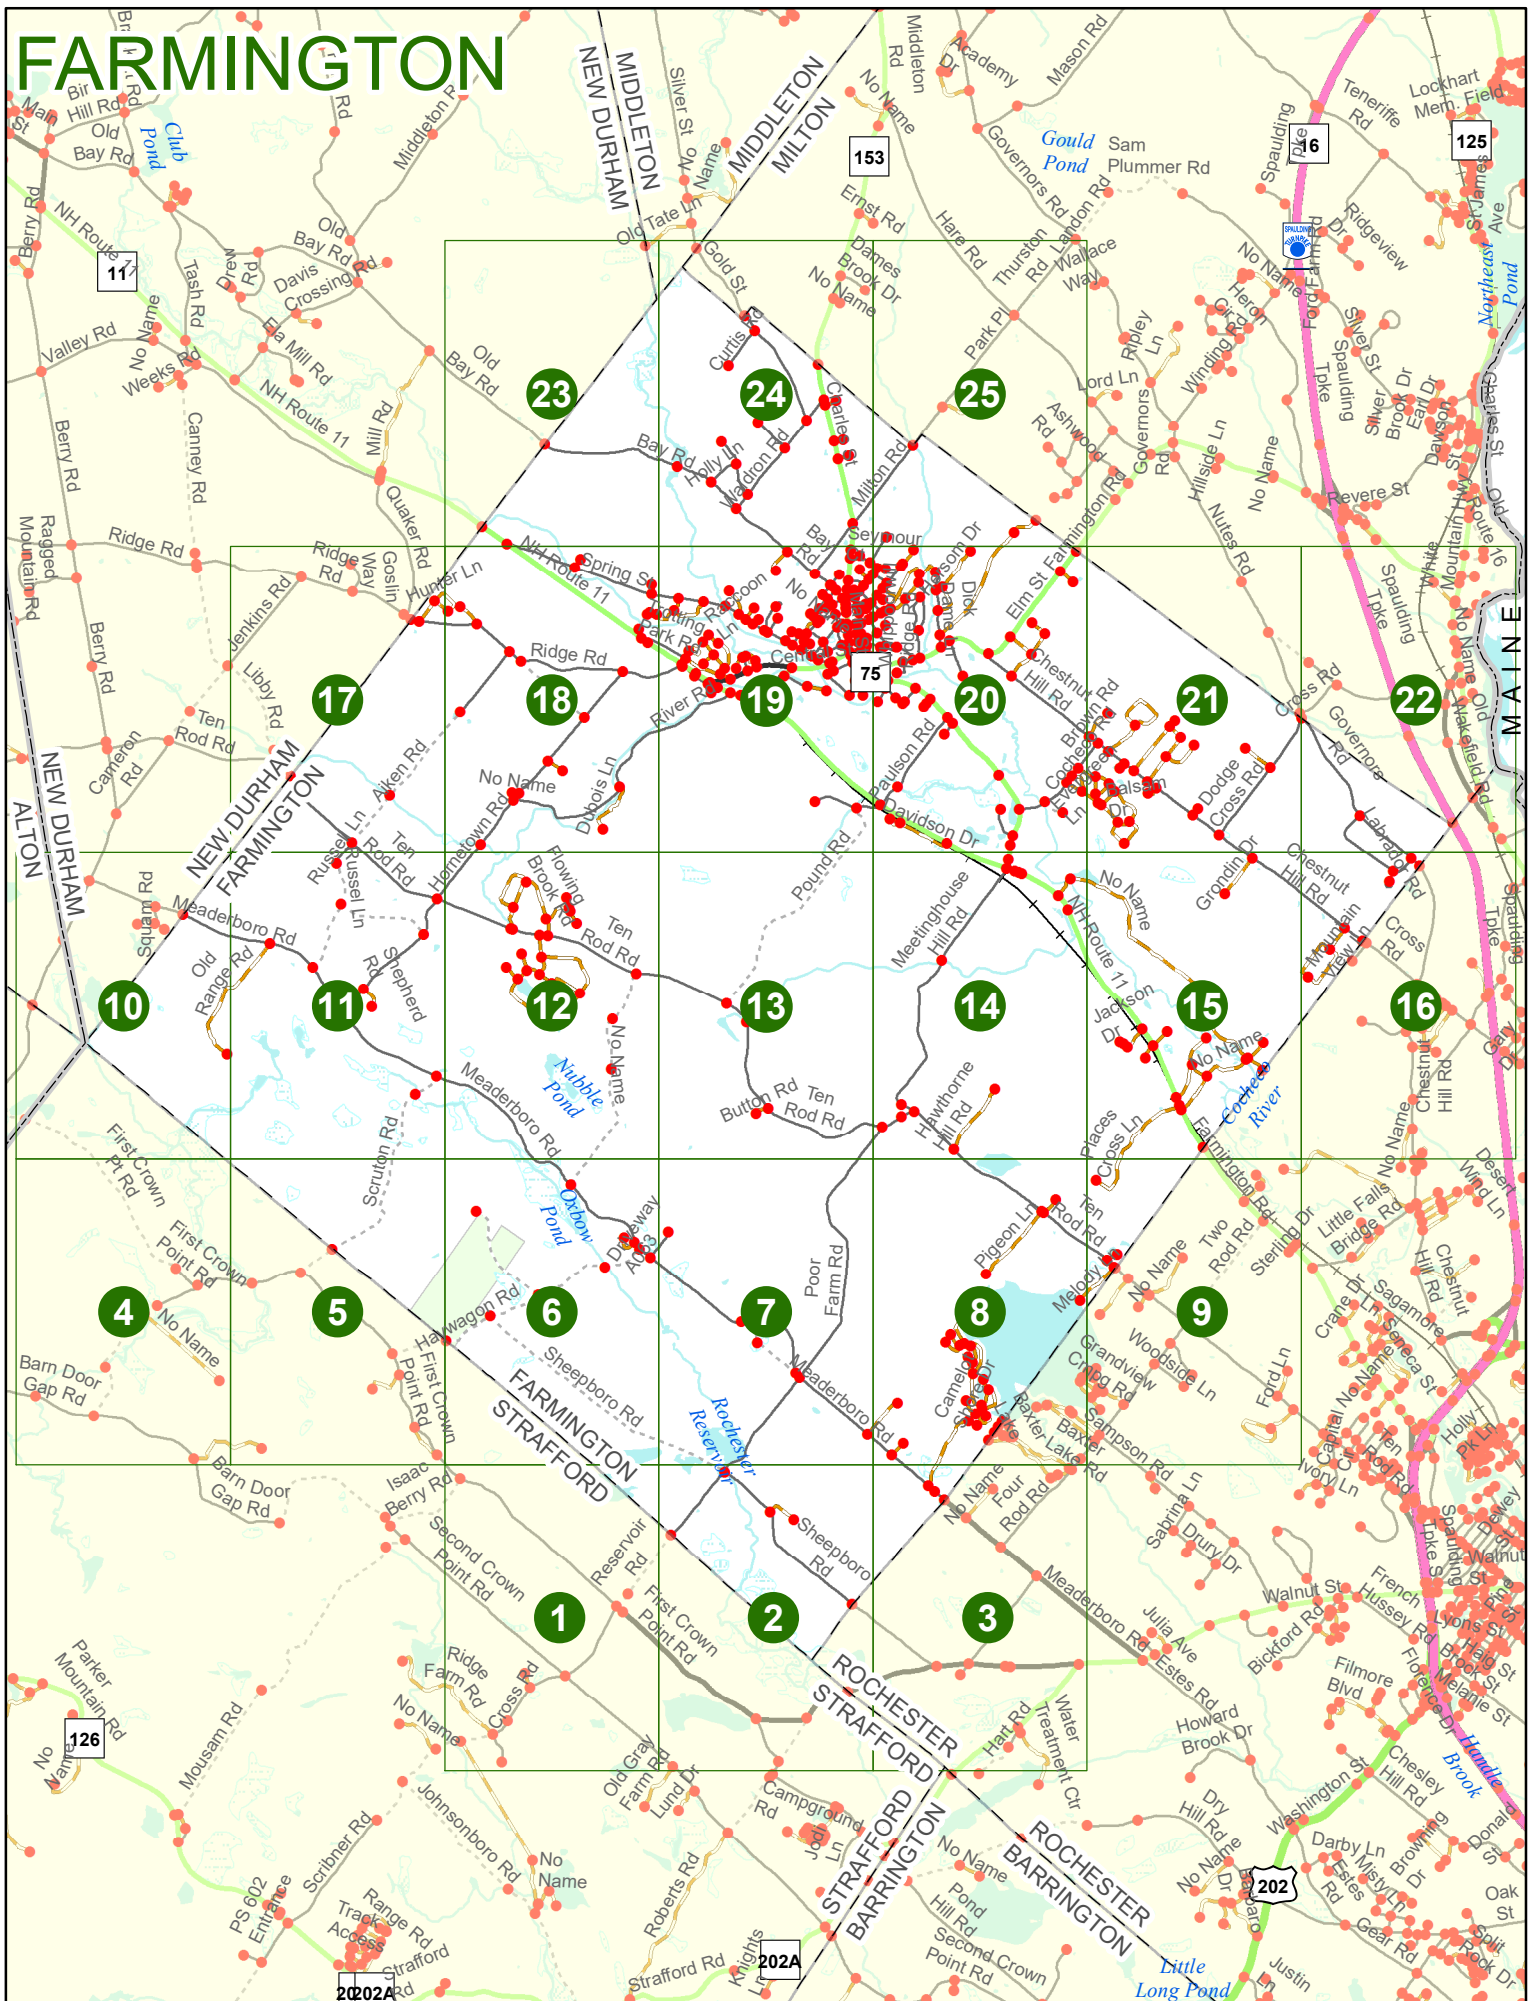

New Hampshire
DOT
 Department of Transportation

Maps and data sets are not guaranteed to be free from errors and omissions. Data is in a constant state of update and correction by various groups and agencies. Information displayed on this map is the best available at the time of publication.

2017 Nodal Reference Bookmap

LEGEND

NHDOT will accept crash locations based on the State of NH Uniform Police Traffic Accident Report.

Crash occurred on:

Option 1 Street Address
 123 Main Street

Option 2 Route No and/or Distance from NESW Intesecting Road, Bridge,
 Street name Intersecting Street Town/County line
 Main Street 500 E Oak Street

Option 3 First Node Distance from First Node Second Node
 515 212 632

Option 4 Route No and/or Mile Marker on Interstate Only NESW Mile (Marker)
 Street name
 189S 700 feet S 36.8

Option 3 – Example

Street Name Loudon Road
First Node 803
Distance from First Node 318 Ft
Second Node 813

FARMINGTON

FARMINGTON

6

Isaac Berry Rd

FARMINGTON STRAFFORD

First Crown Point Rd

6040

Reservoir Rd