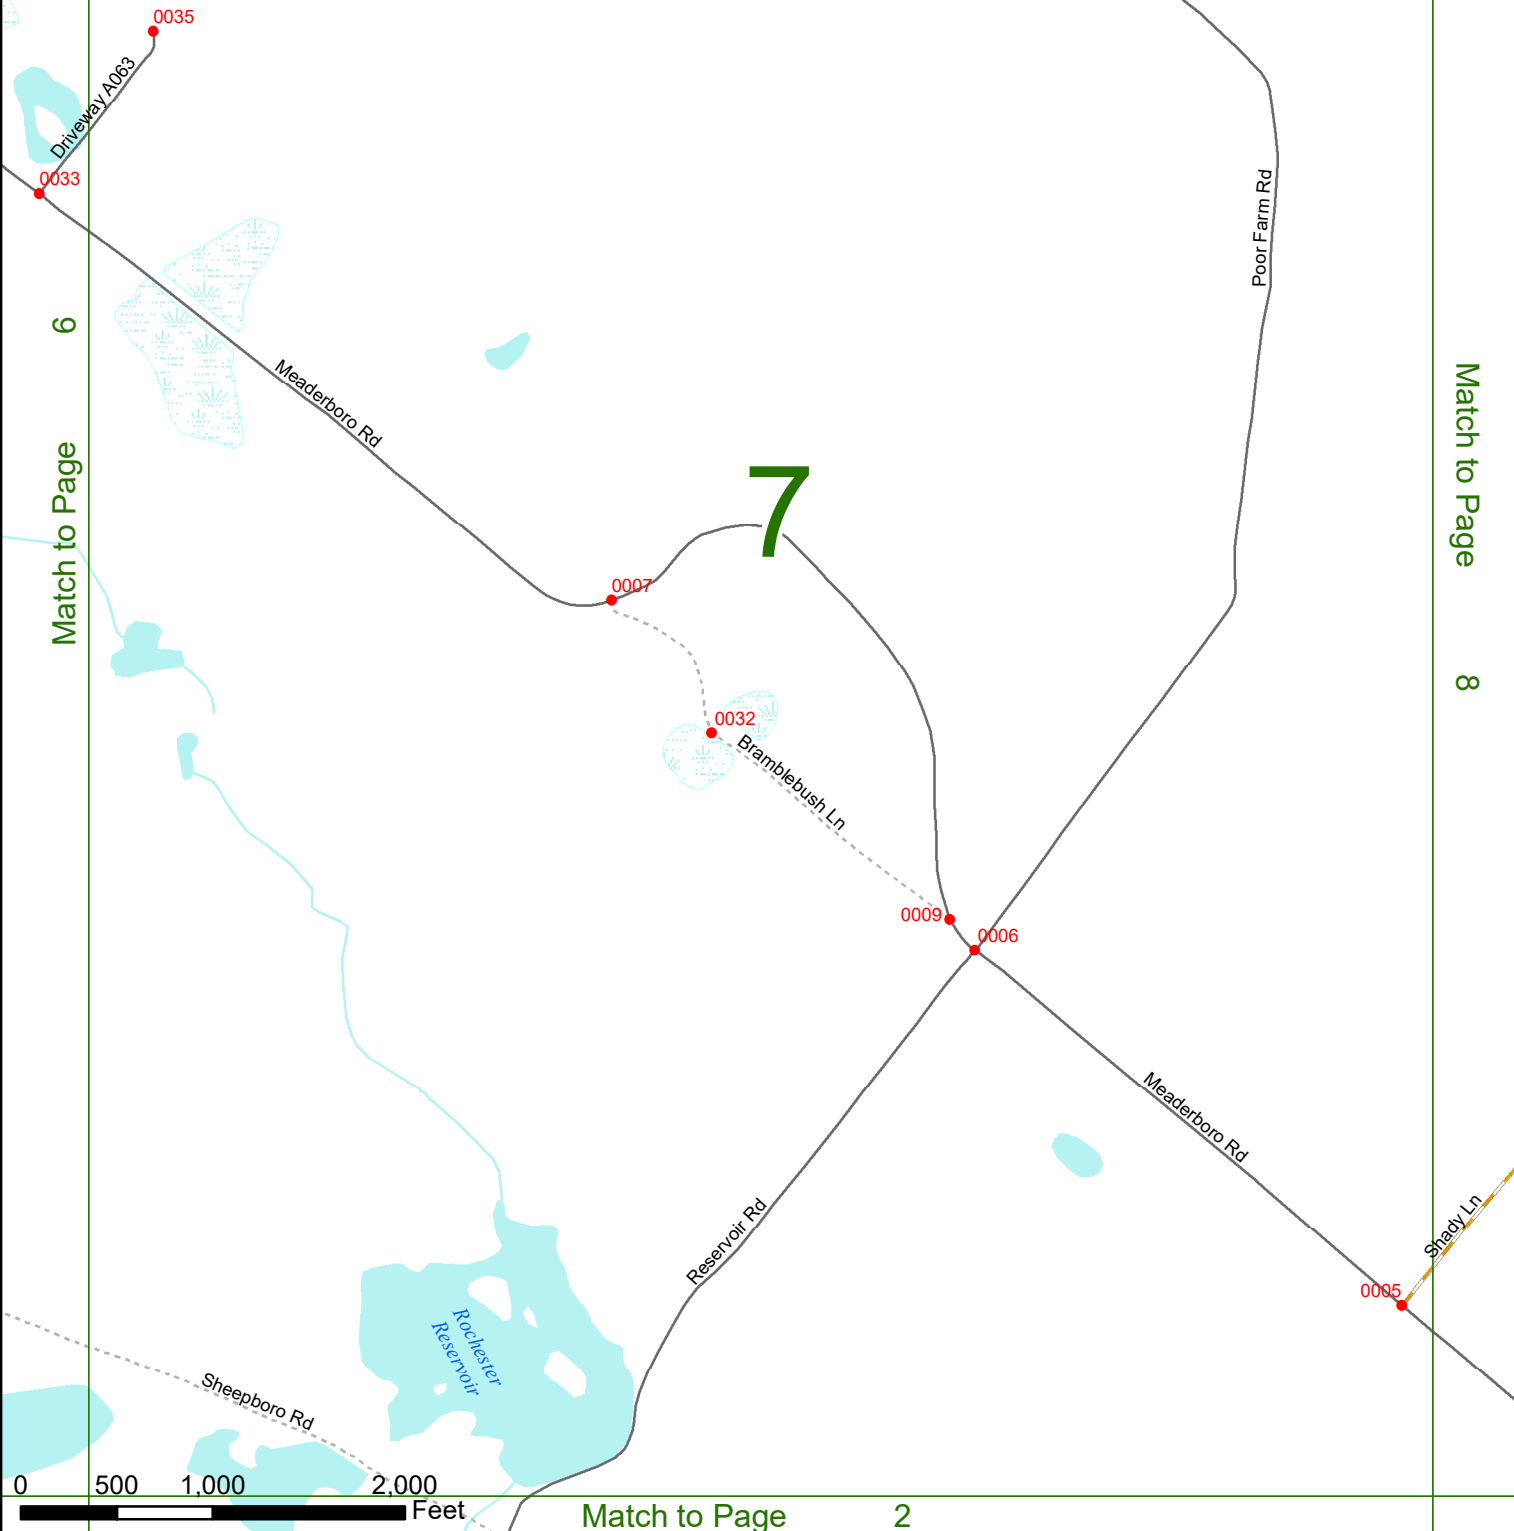

FARMINGTON

Match to Page 6

Match to Page 8