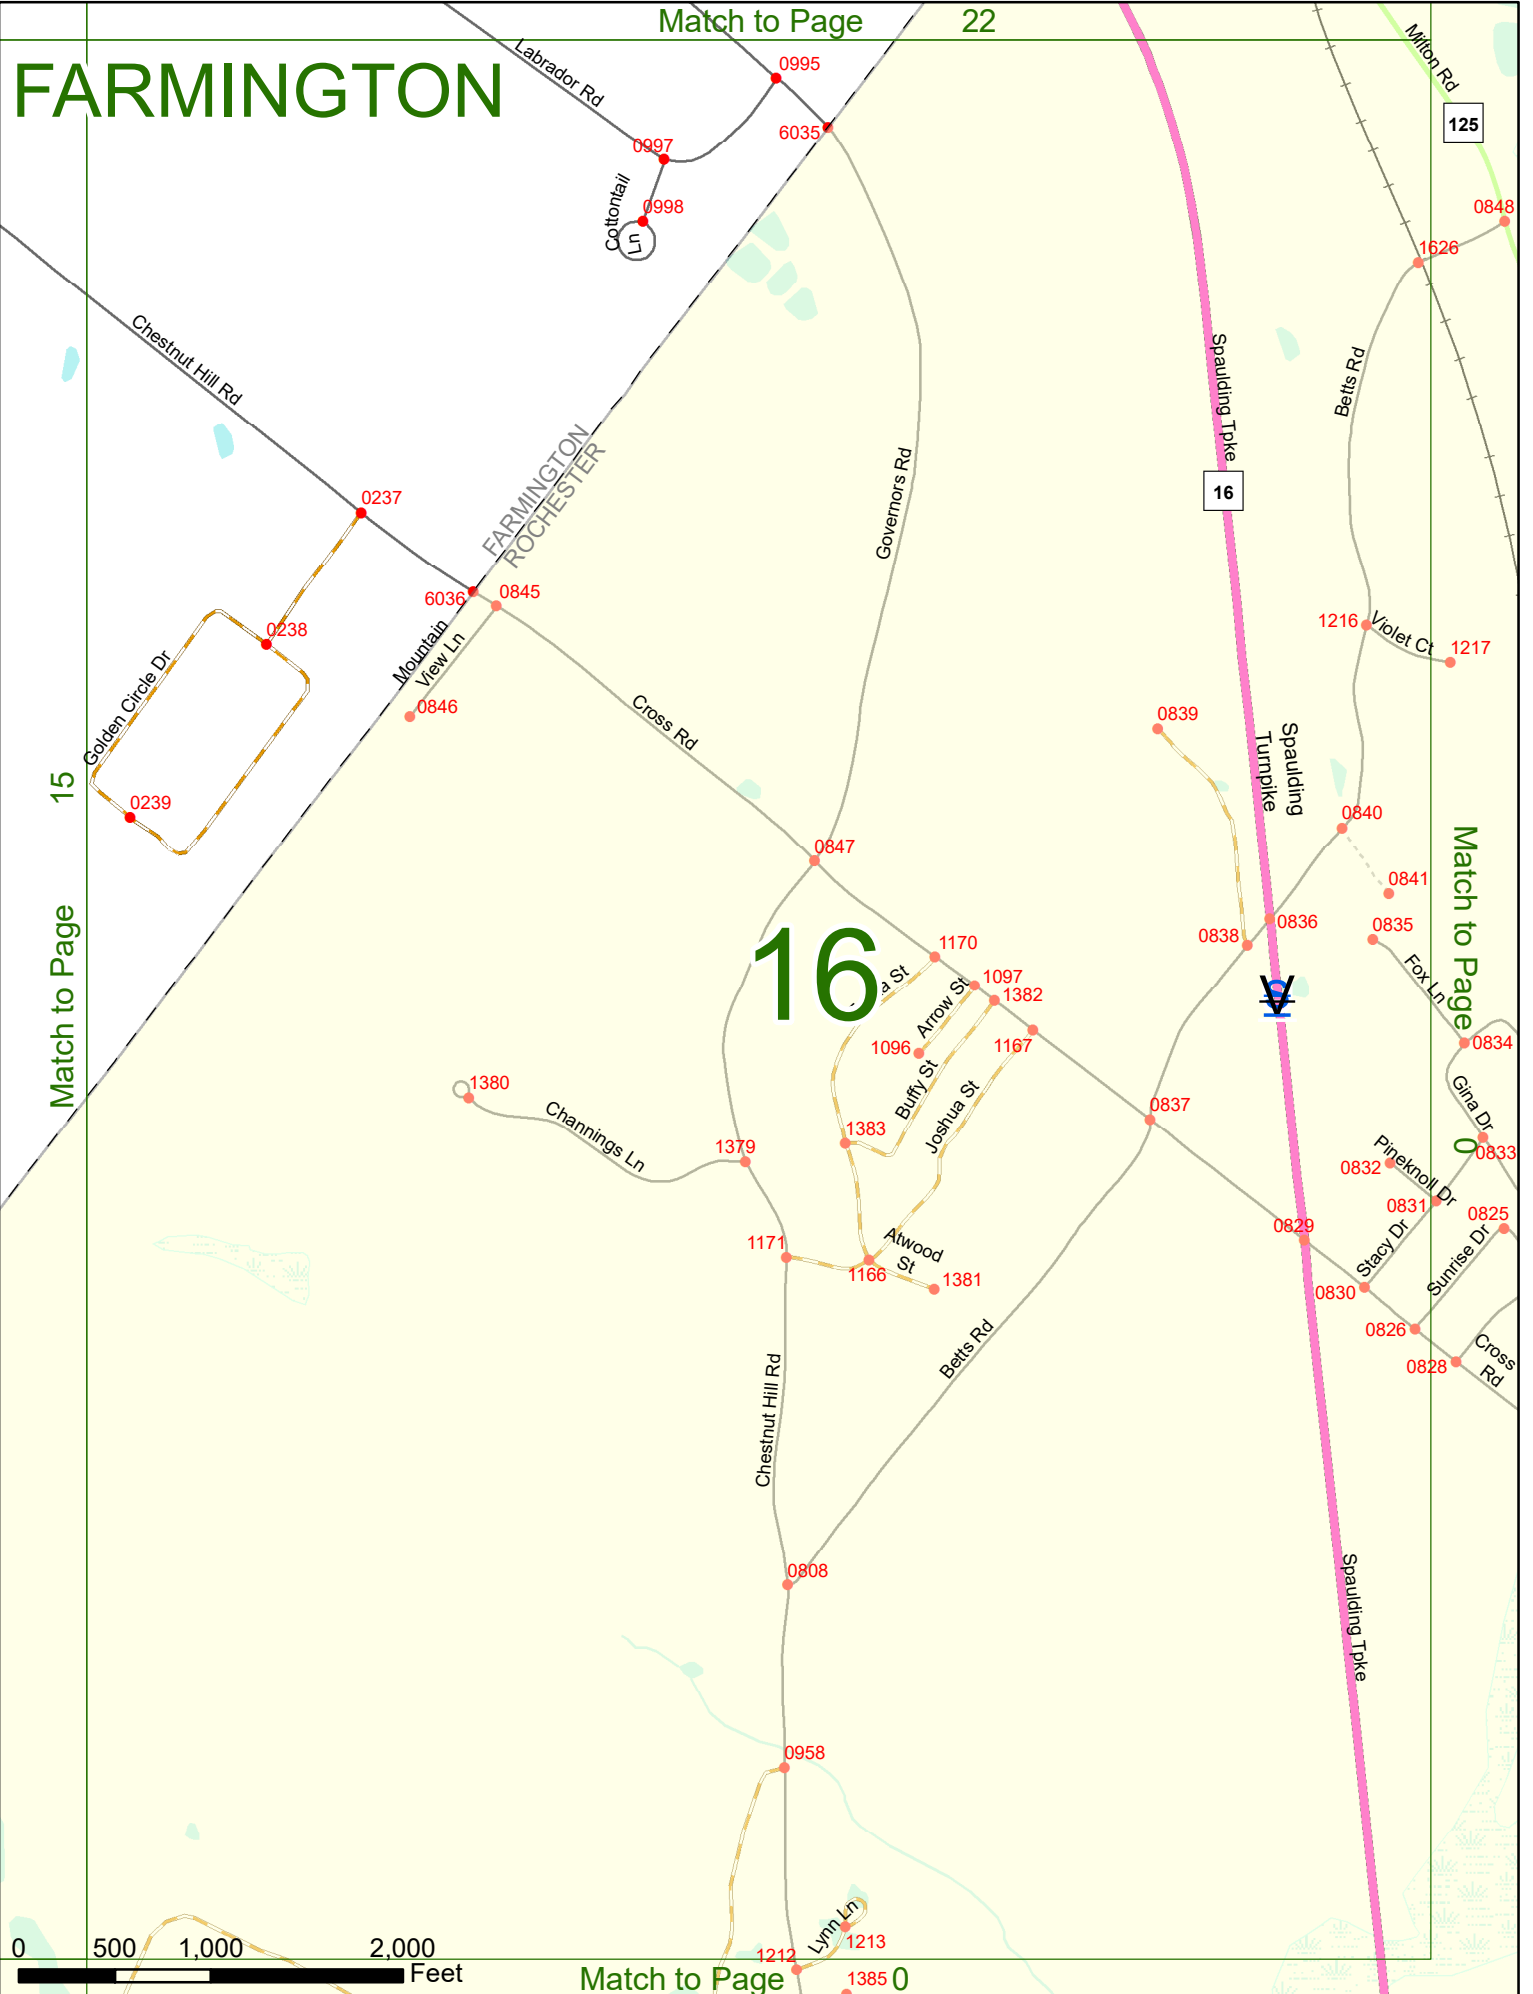

FARMINGTON

Match to Page 22

Match to Page 15

Match to Page 10

Match to Page 10