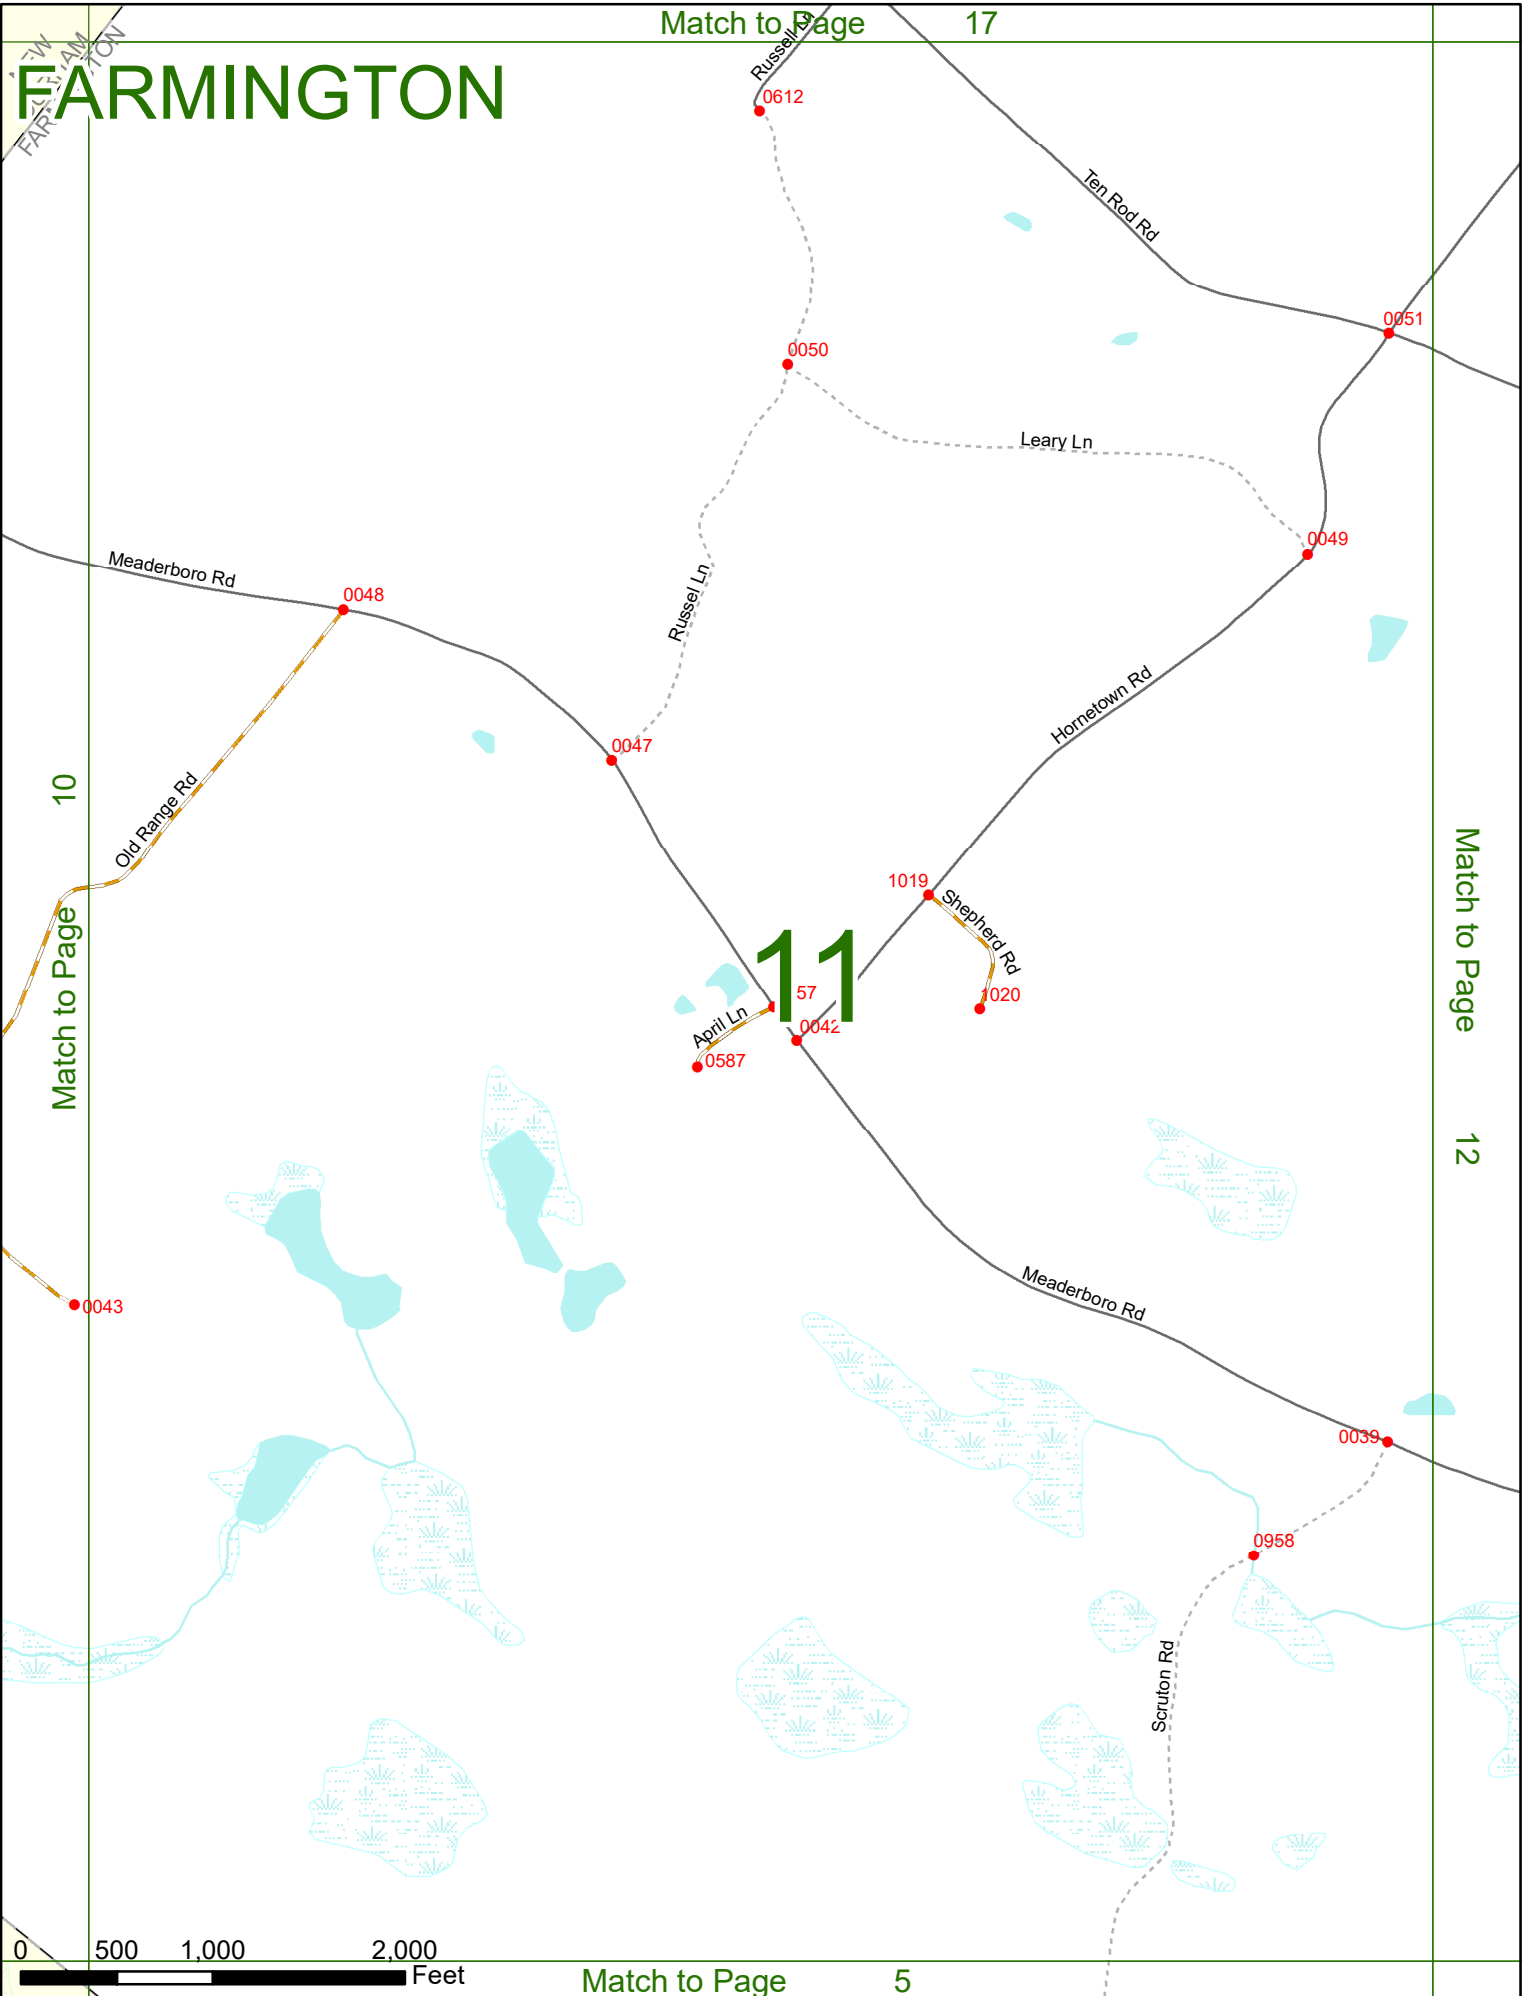

FARMINGTON

Match to Page 17

Match to Page 10

Match to Page 12

Match to Page 5

11