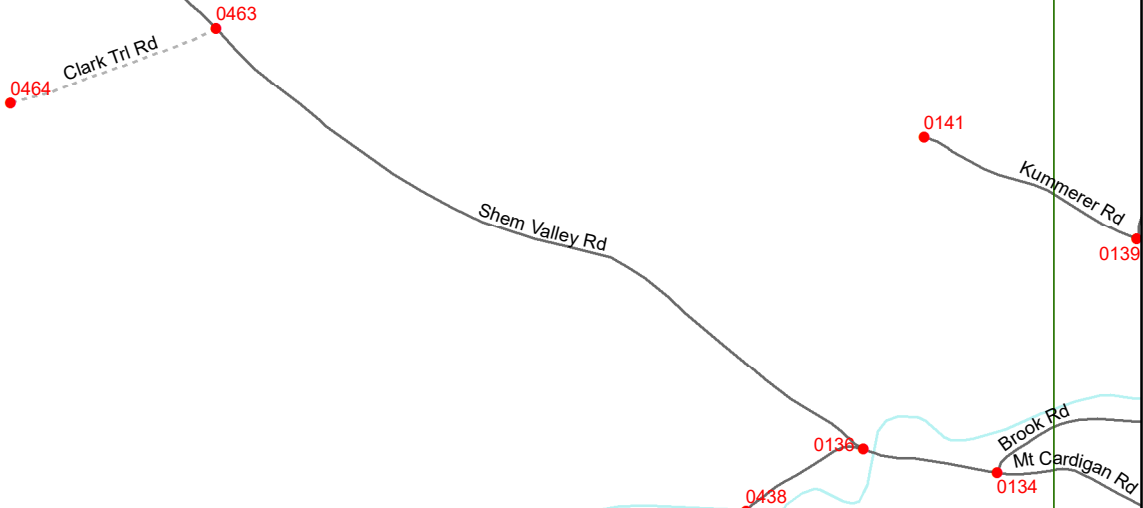

ALEXANDRIA

Welton Falls SF

16

Match to Page

Match to Page

18

17

Knowles Hill Rd