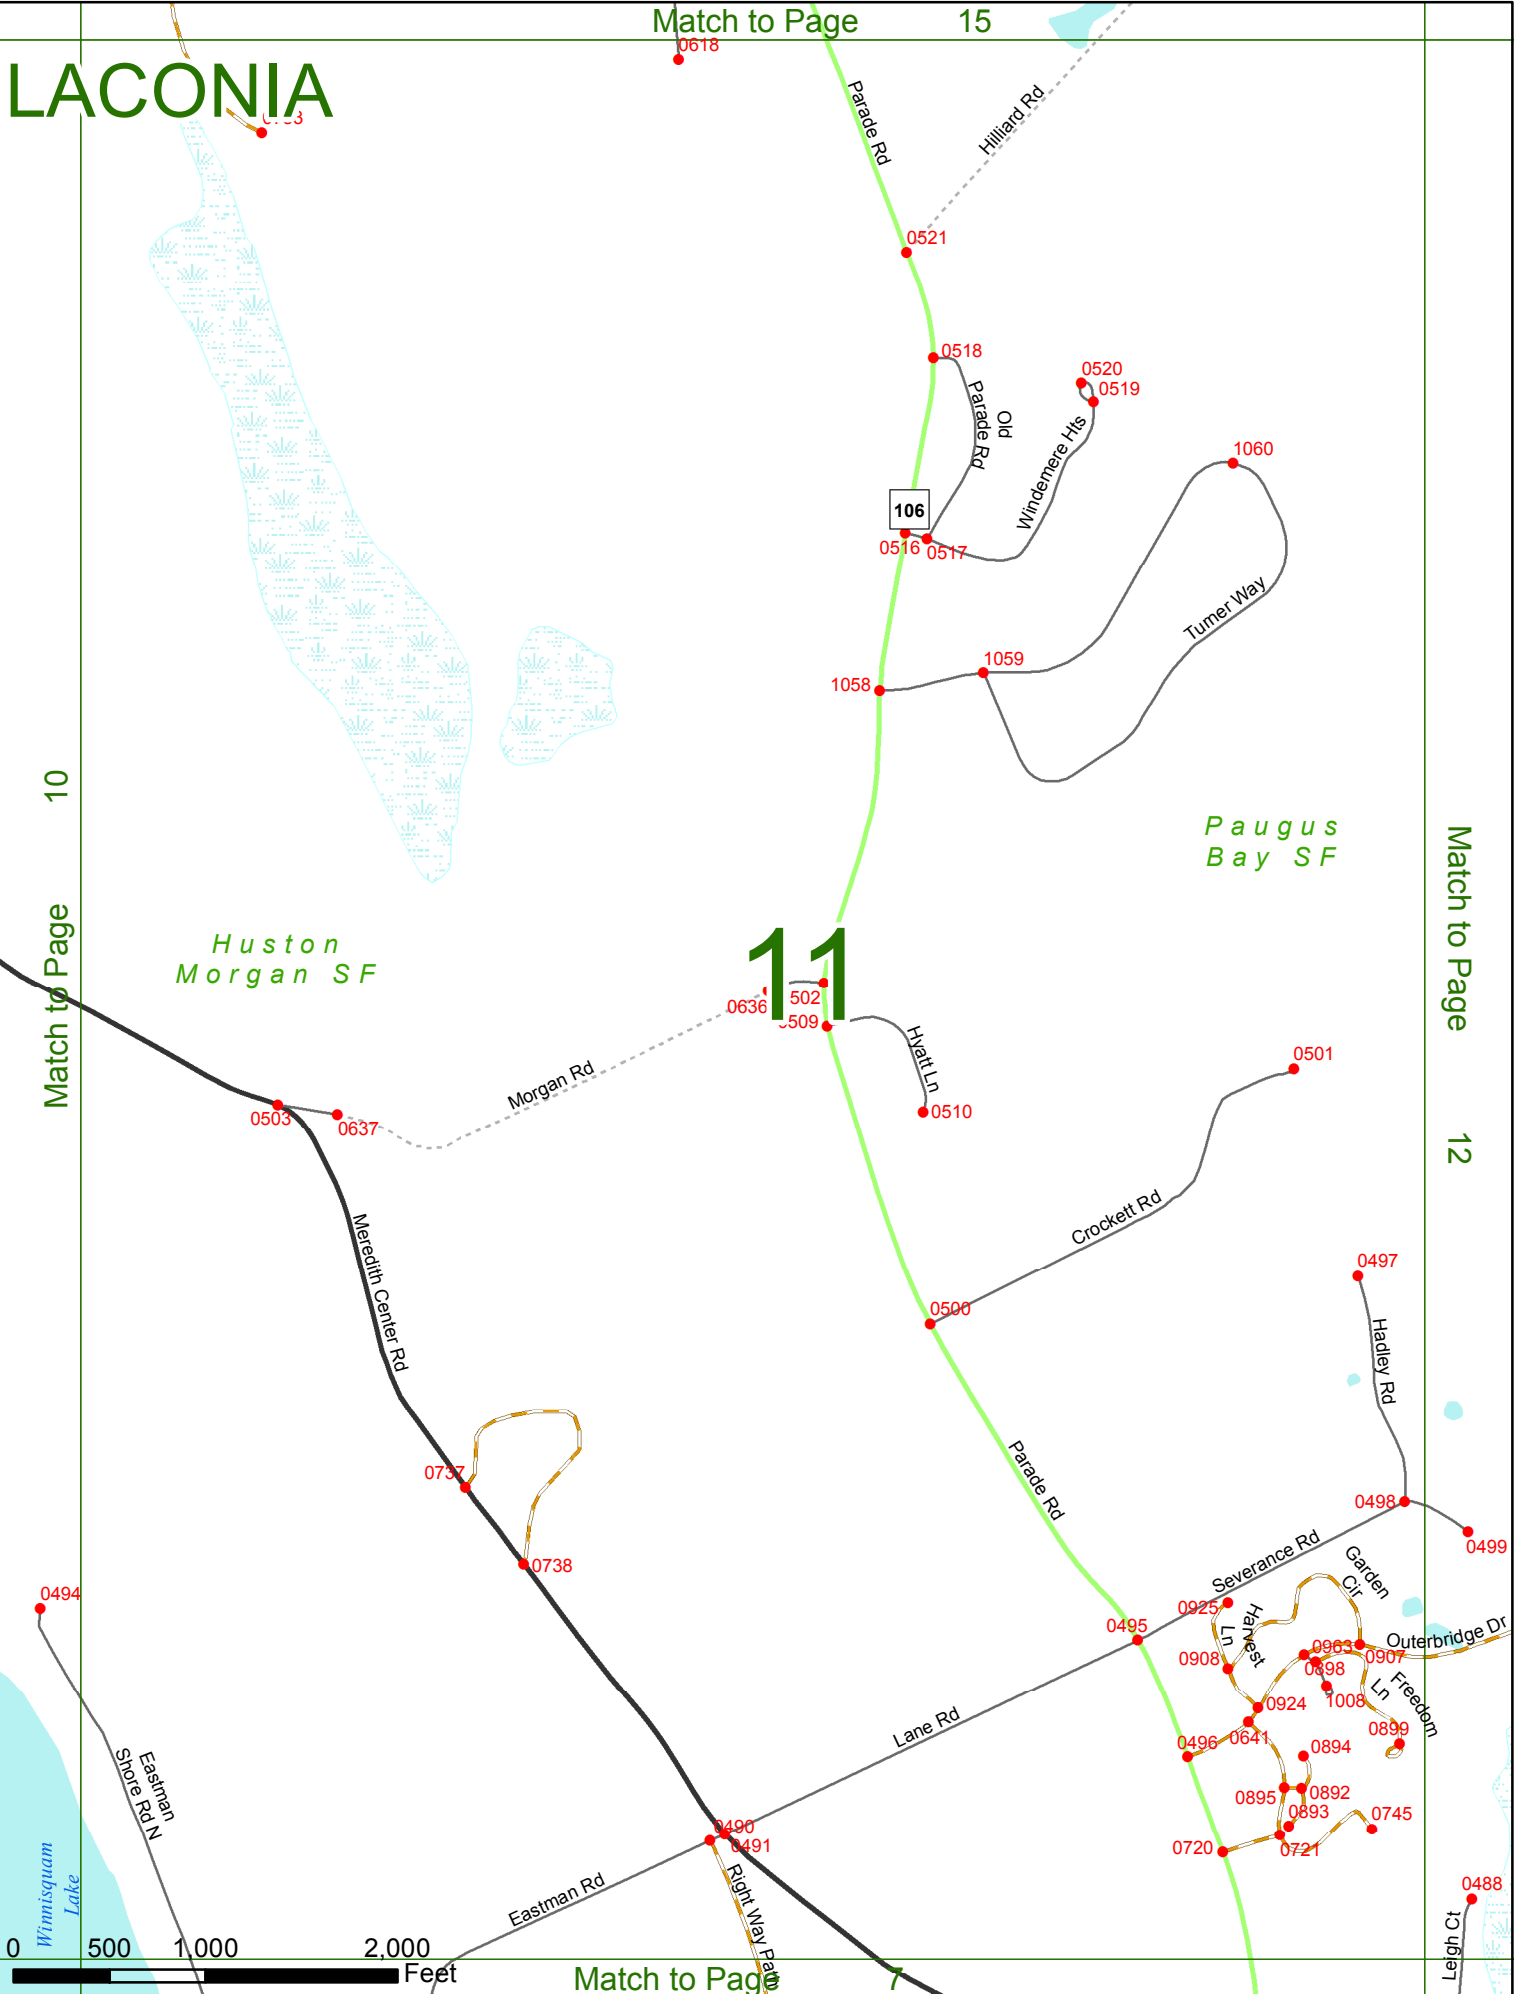

LACONIA

Match to Page 15

10

Match to Page

Match to Page

12

Match to Page

Match to Page

7