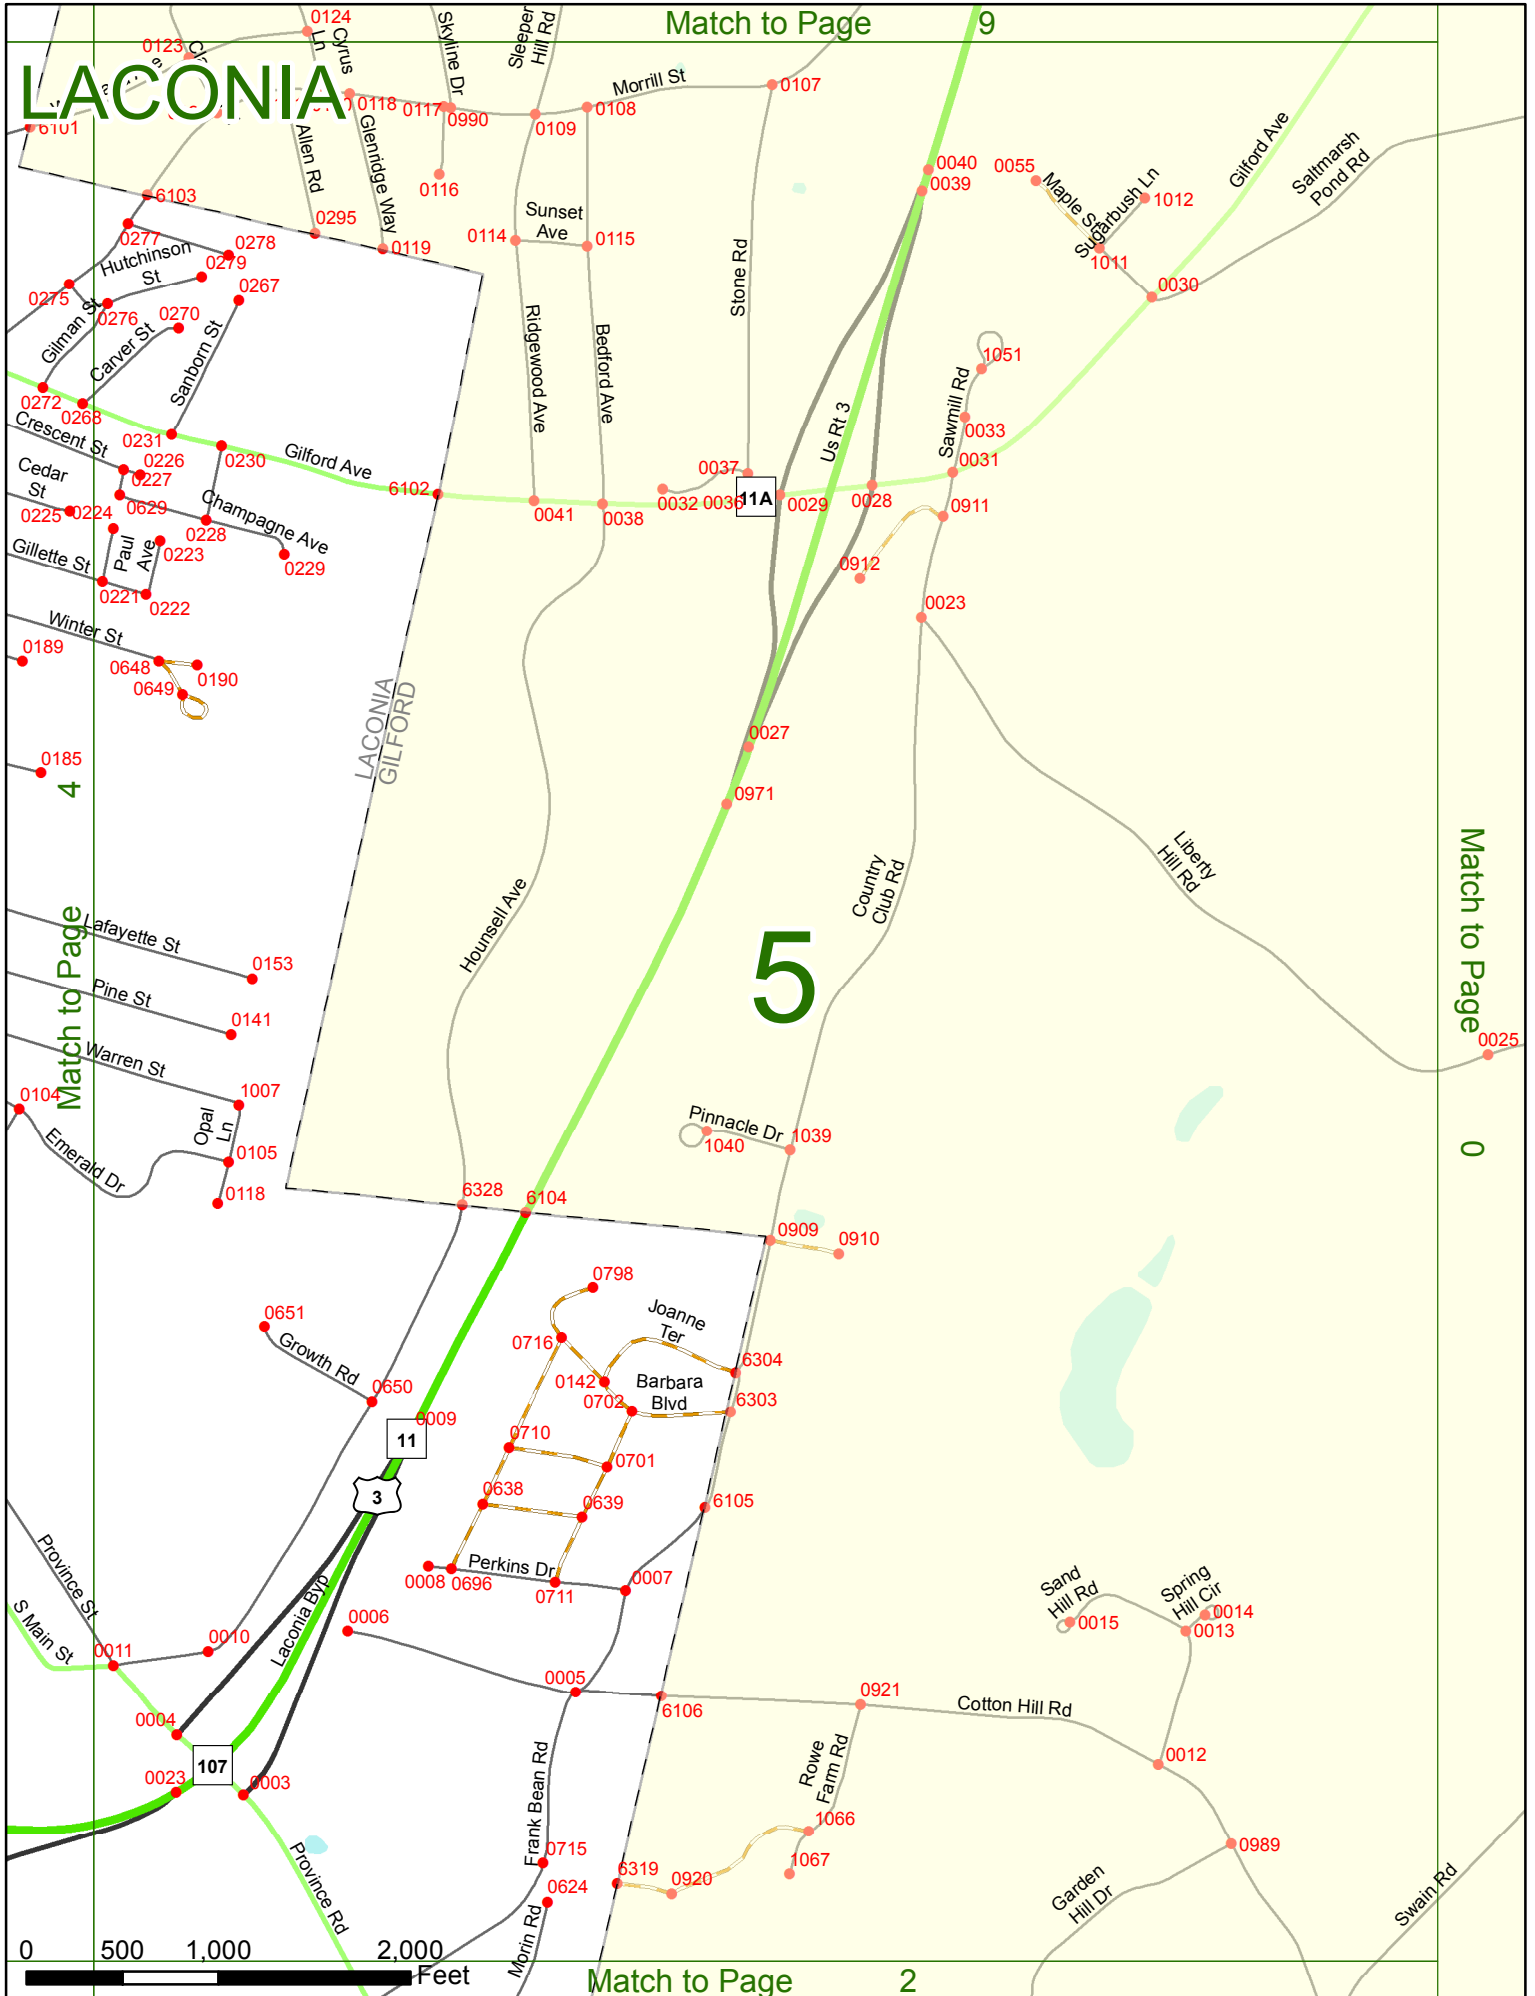

LACONIA

Match to Page 9

Match to Page 0

Match to Page 2

Match to Page 4