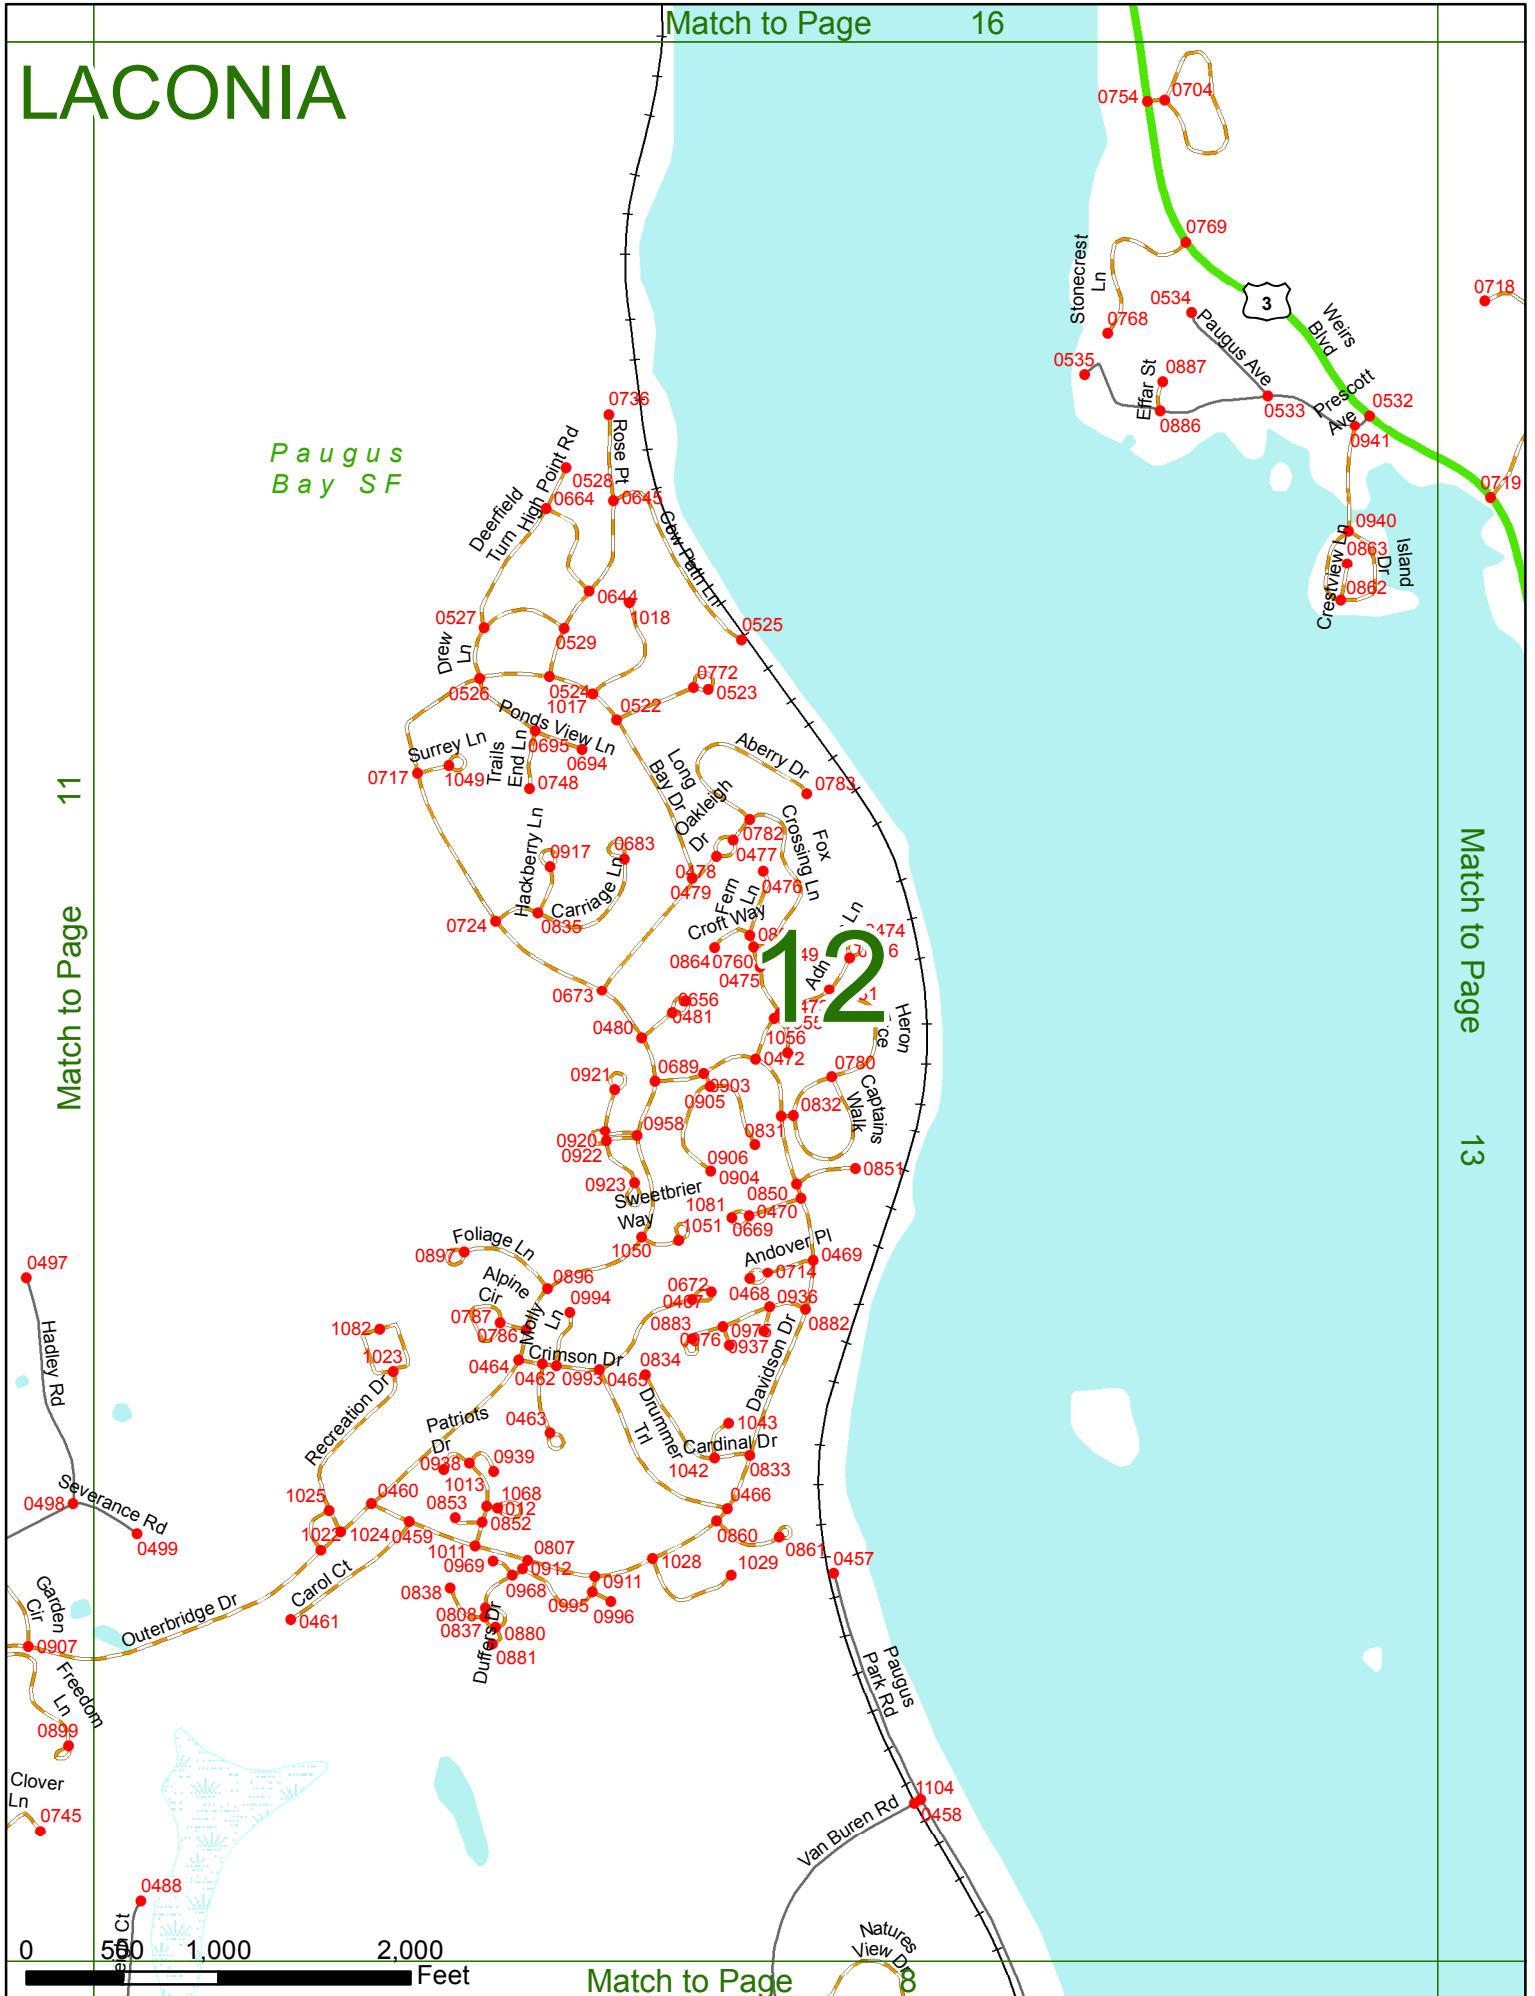

LACONIA

Match to Page 16

Paugus Bay SF

Match to Page 11

Match to Page 13

0 500 1,000 2,000 Feet

Match to Page

Natures View Dr