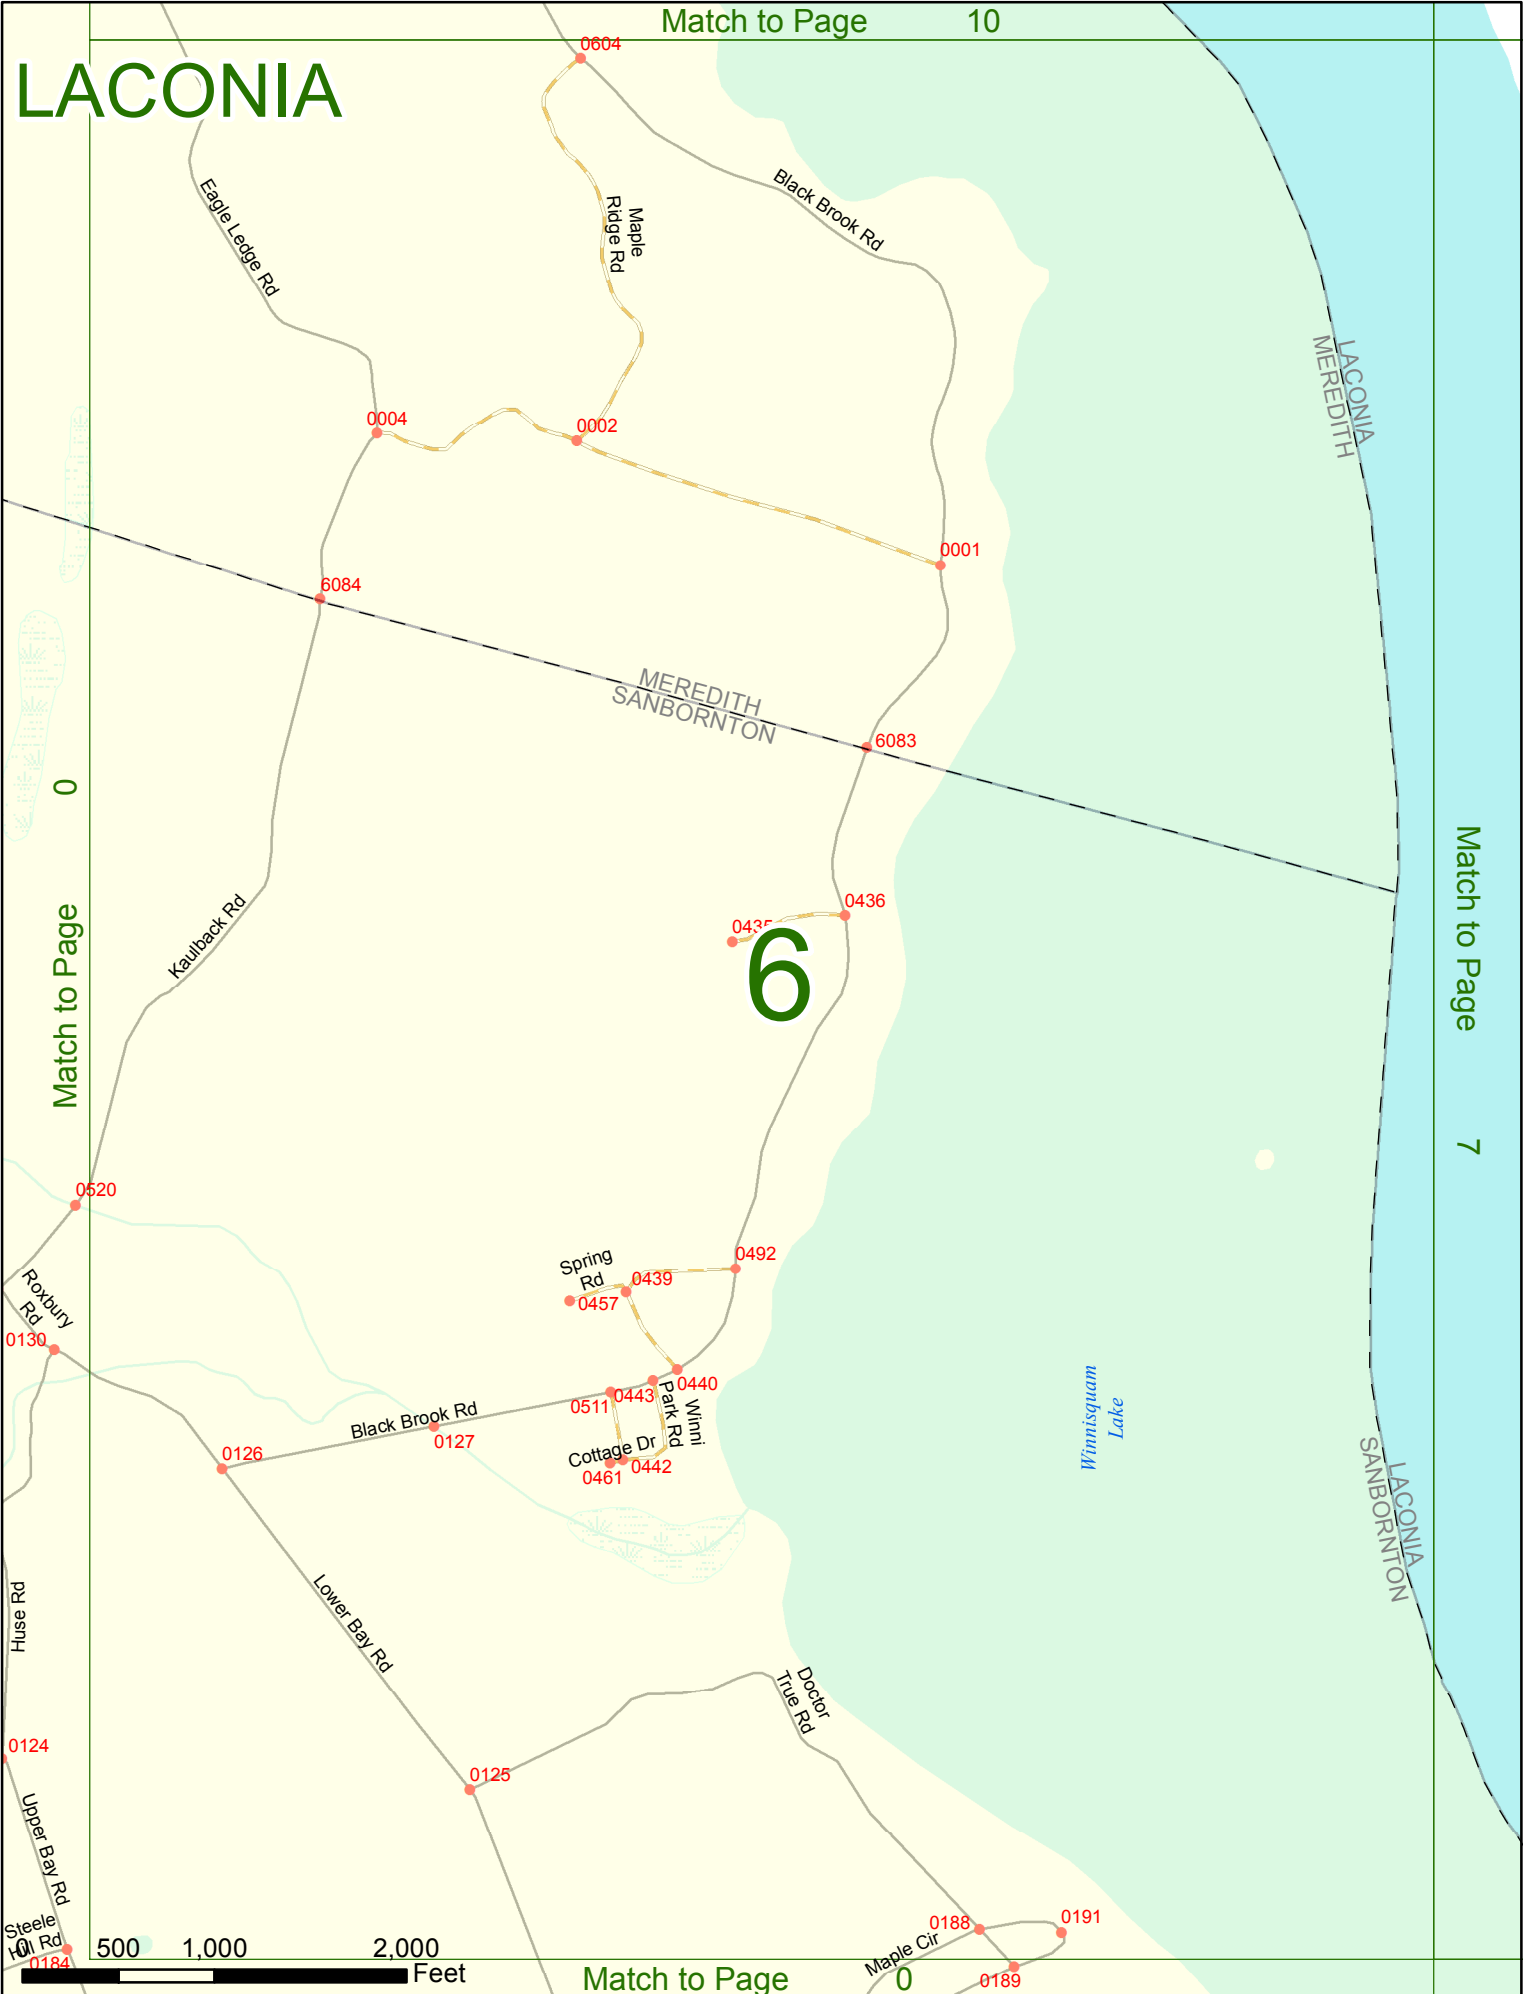

LACONIA

Match to Page 10

Match to Page 7

Match to Page

0

0188 0189 0191

LACONIA
MEREDITH
LACONIA
SANBORNTON

Winnisquam Lake

MEREDITH
SANBORNTON

Match to Page

0

Huse Rd

Roxbury Rd

Upper Bay Rd

Steele Rd

Eagle Ledge Rd

Maple Ridge Rd

Black Brook Rd

Kaulback Rd

Spring Rd

Black Brook Rd

Cottage Dr

Lower Bay Rd

Doctor Tite Rd

Winni Park Rd

Maple Cir