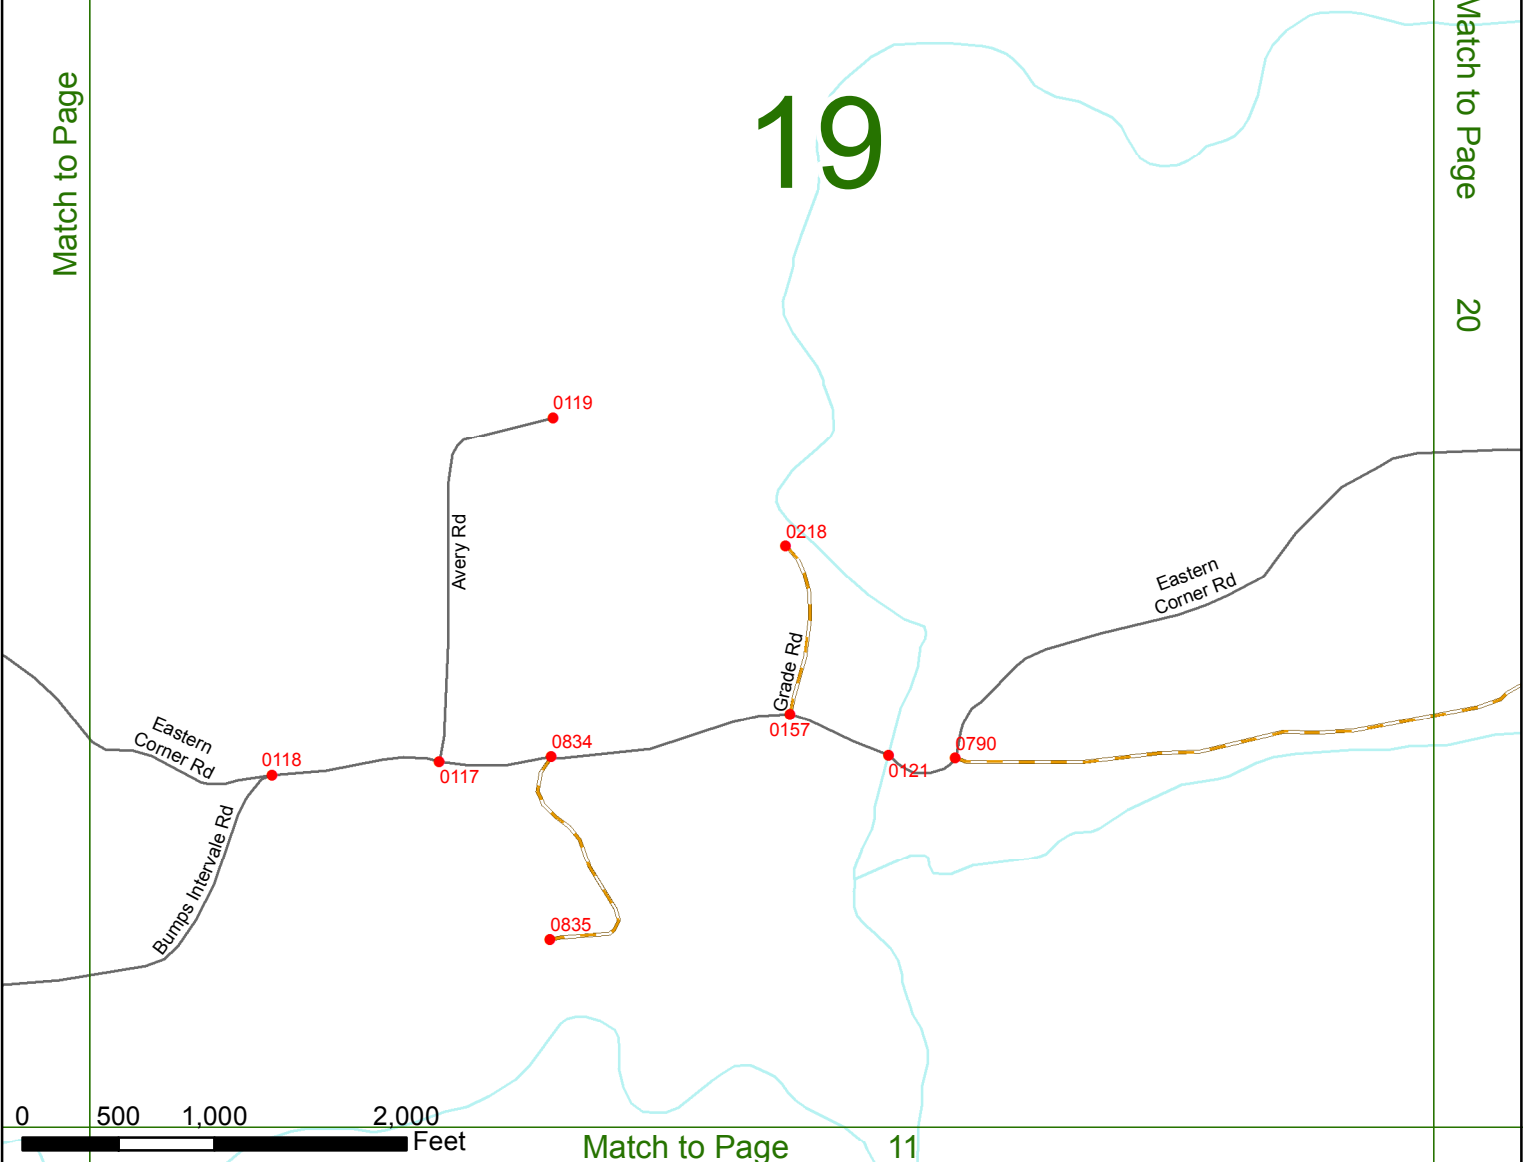

CAMPTON

Match to Page 18

Match to Page 20

19

0 500 1,000 2,000 Feet

Match to Page 11