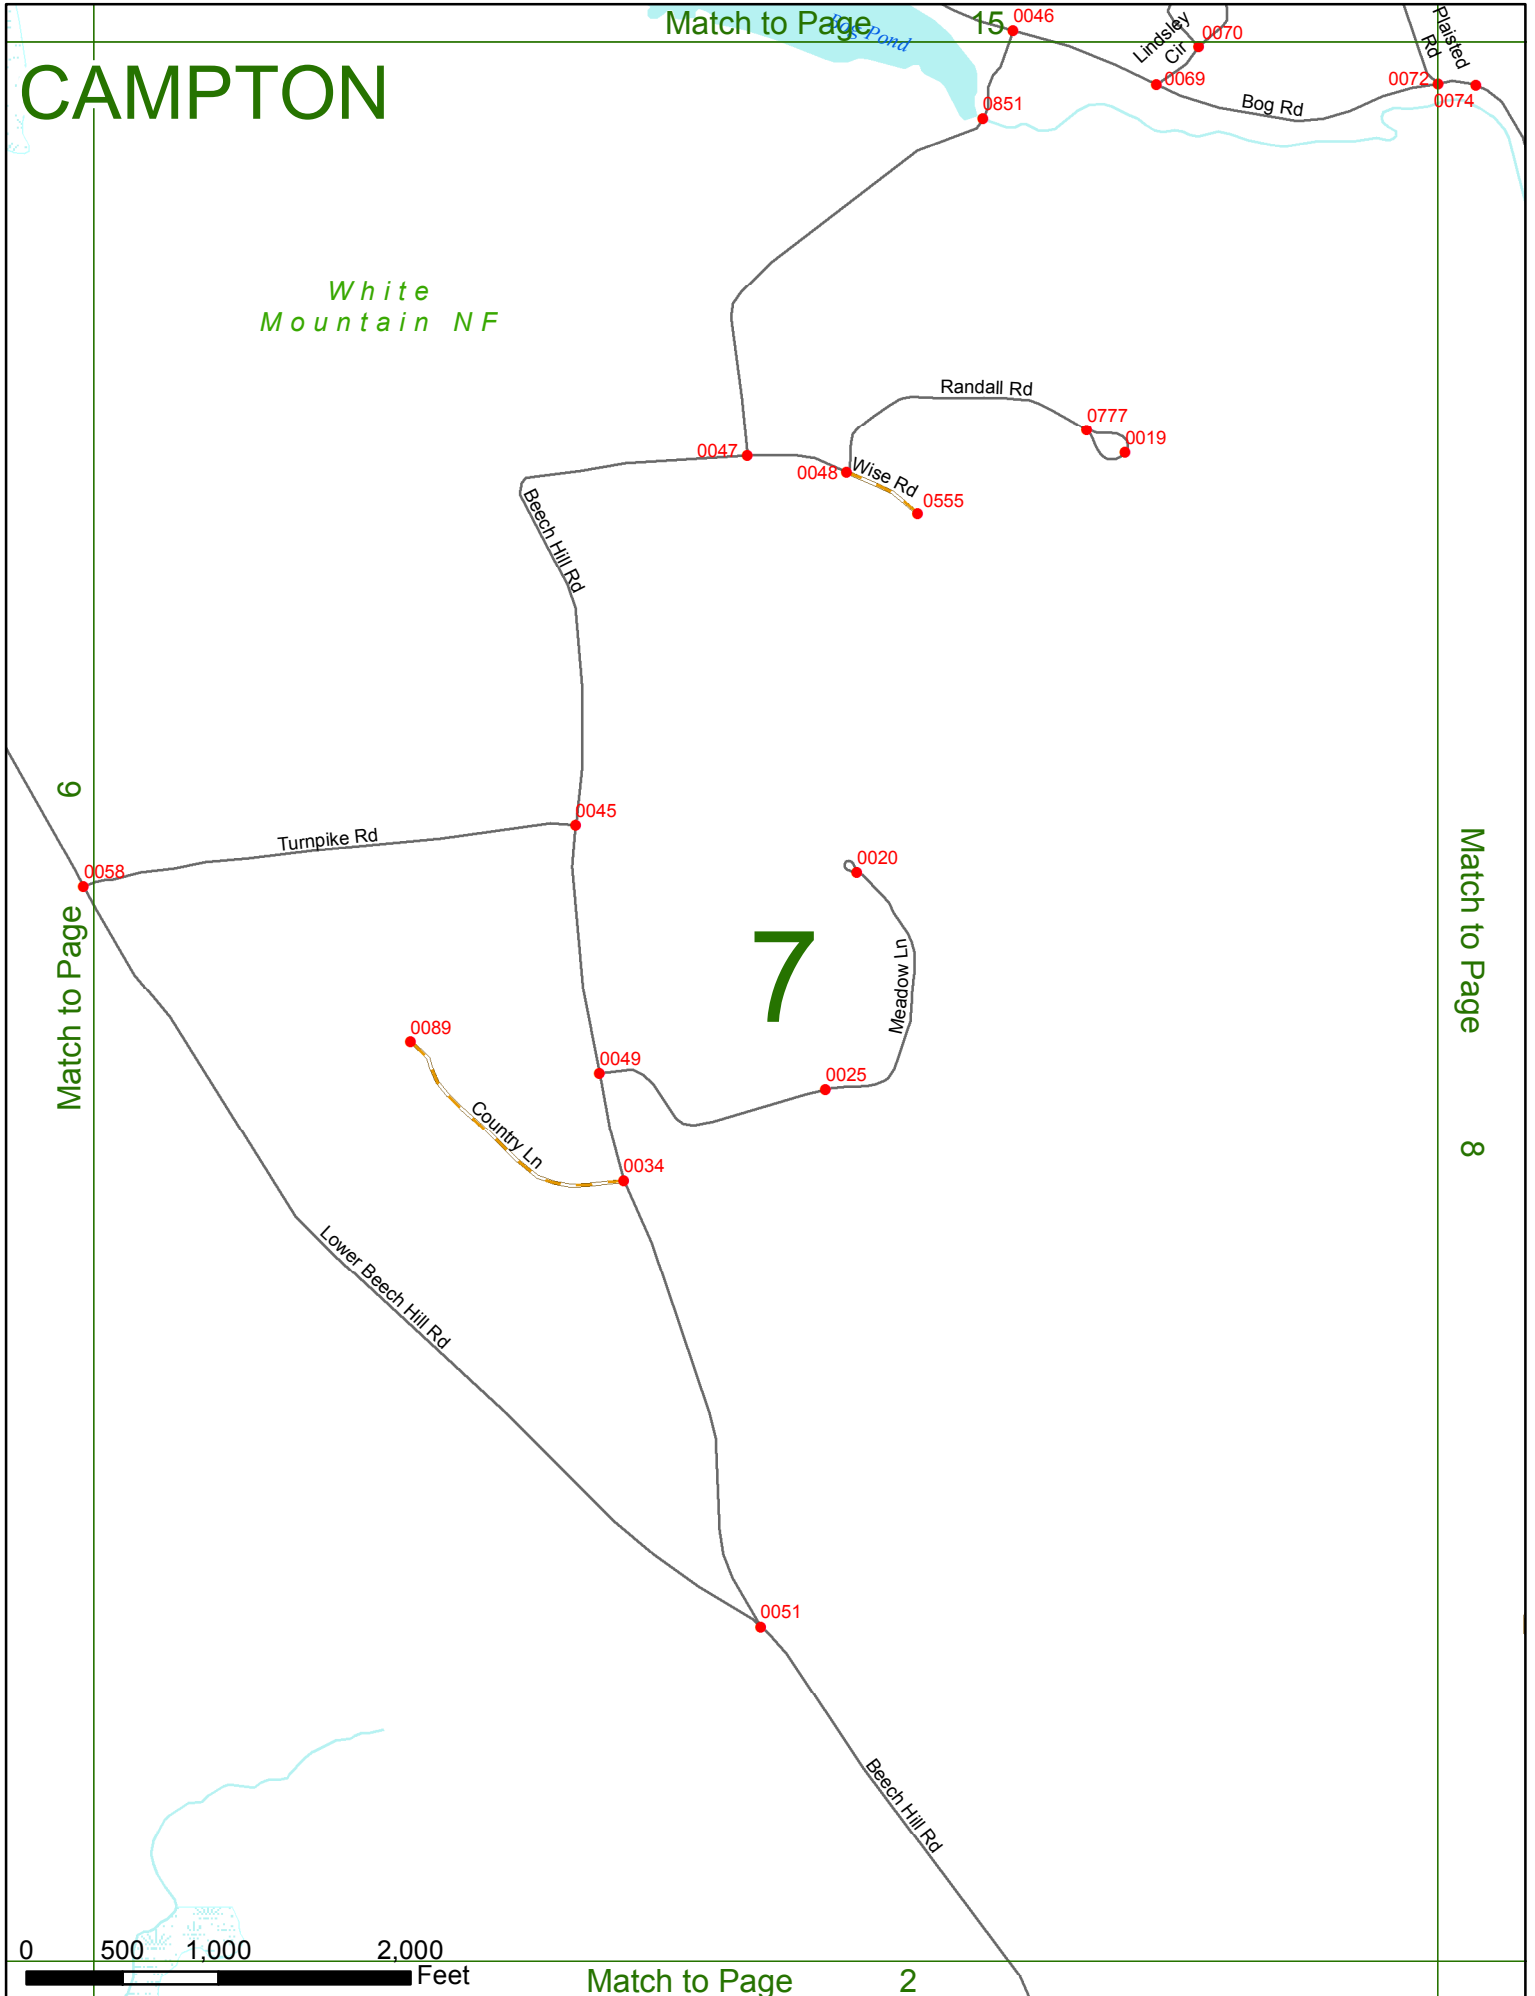

CAMPTON

Match to Page 15

White Mountain NF

6

Match to Page 6

Match to Page 8

8

7

Match to Page

2