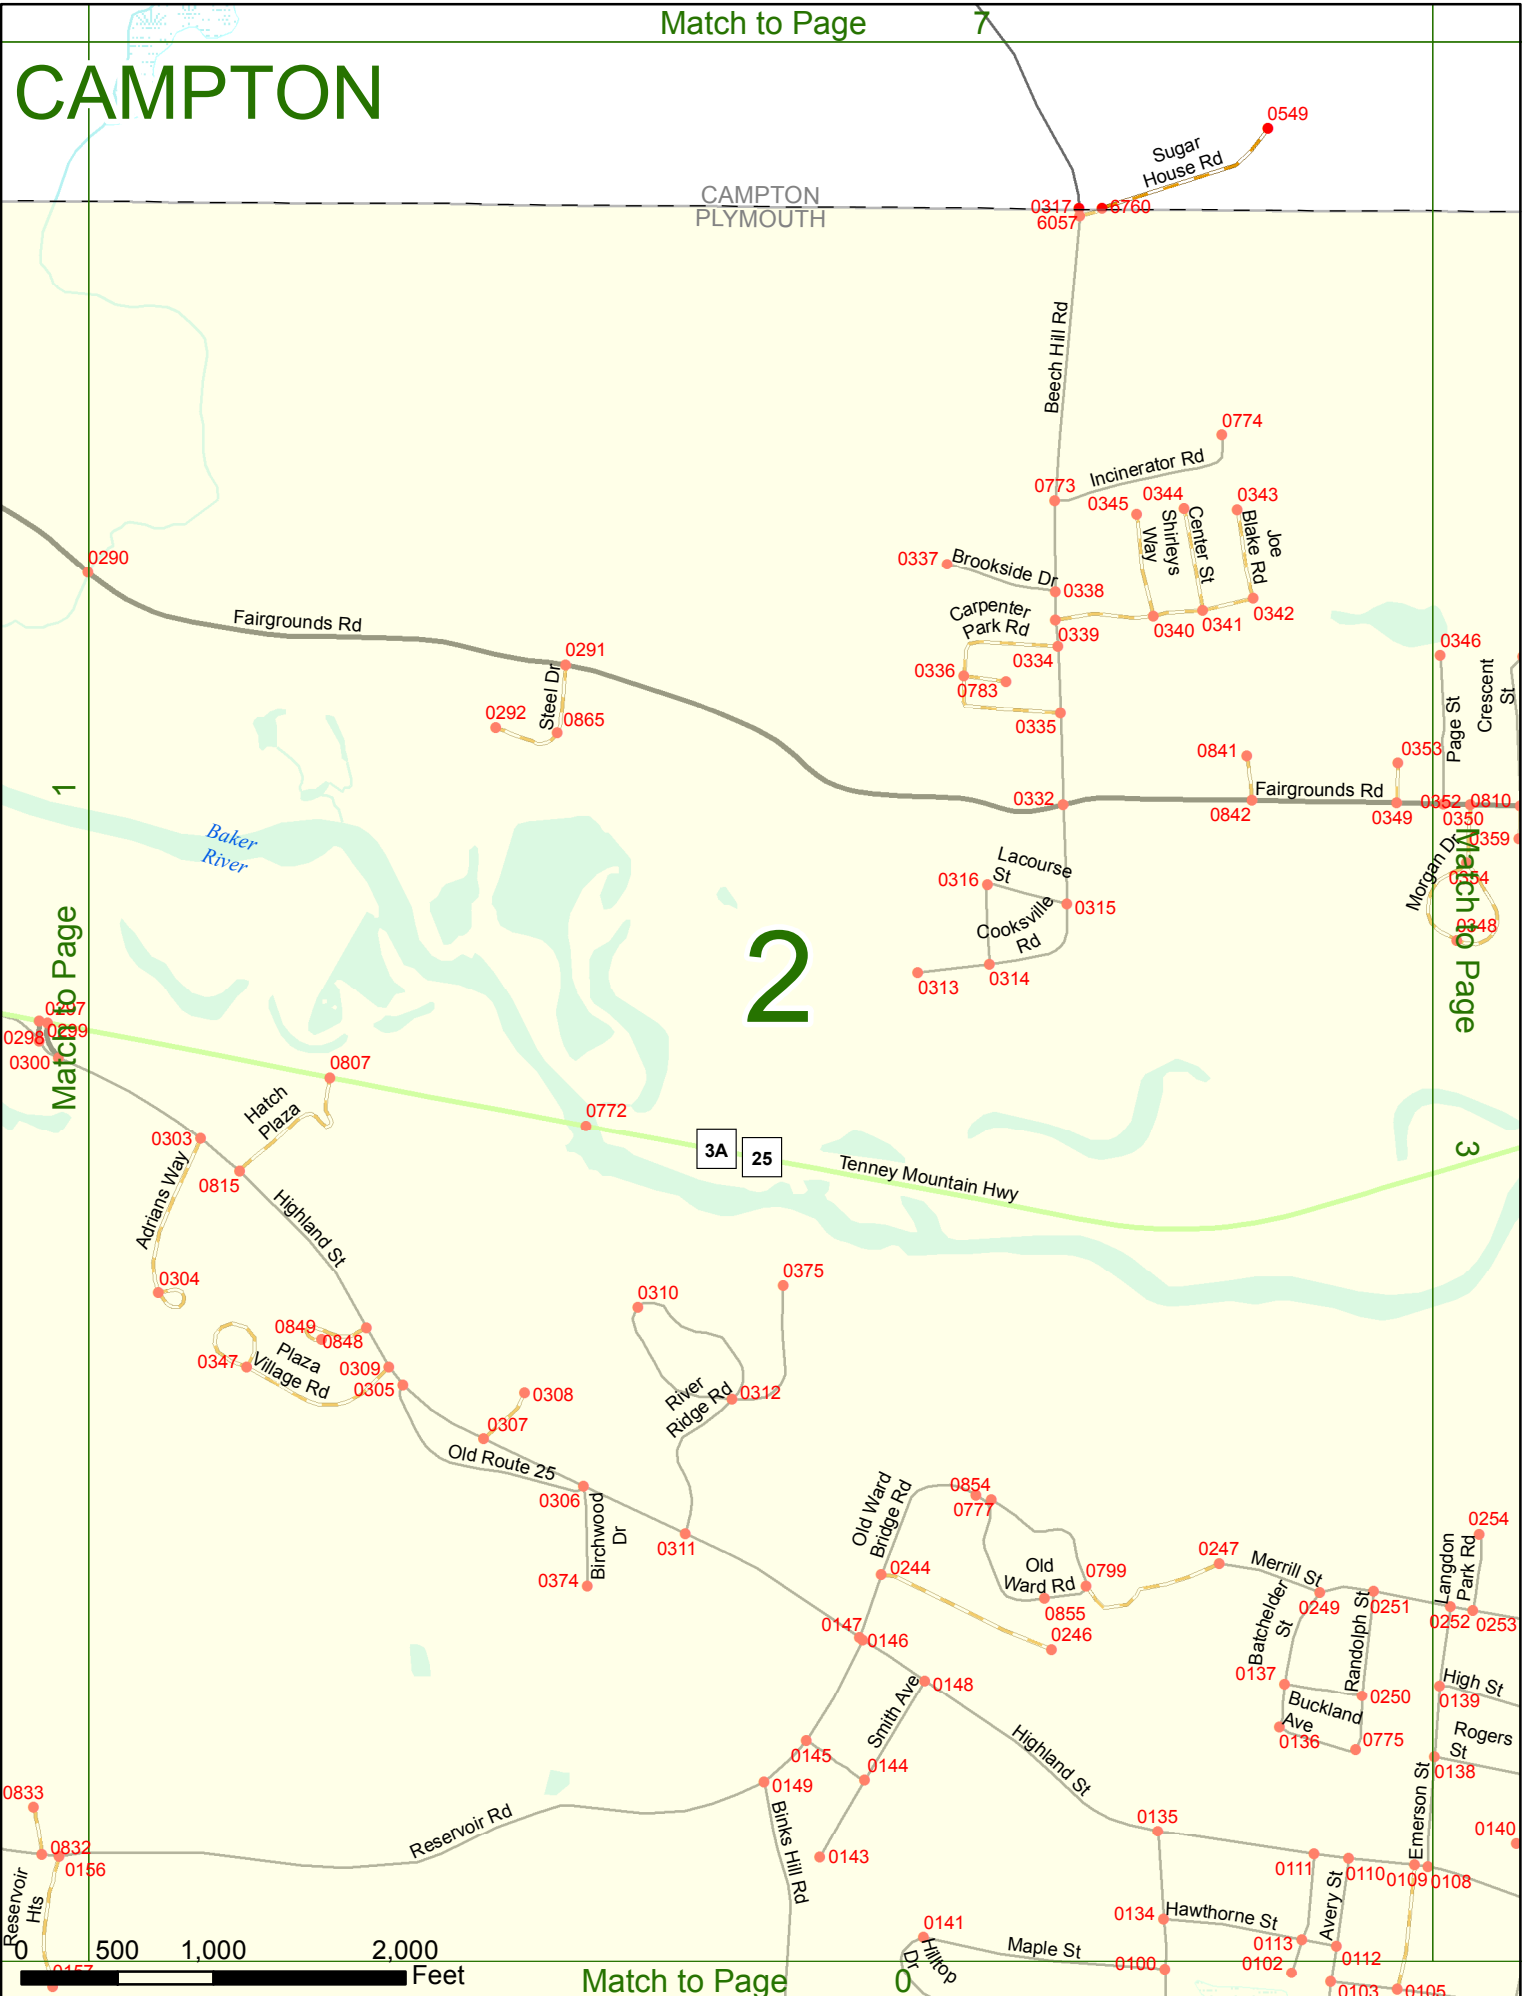

CAMPTON

Match to Page 7

CAMPTON
PLYMOUTH

2

1

Match to Page

3

Match to Page

3A 25

Match to Page

0