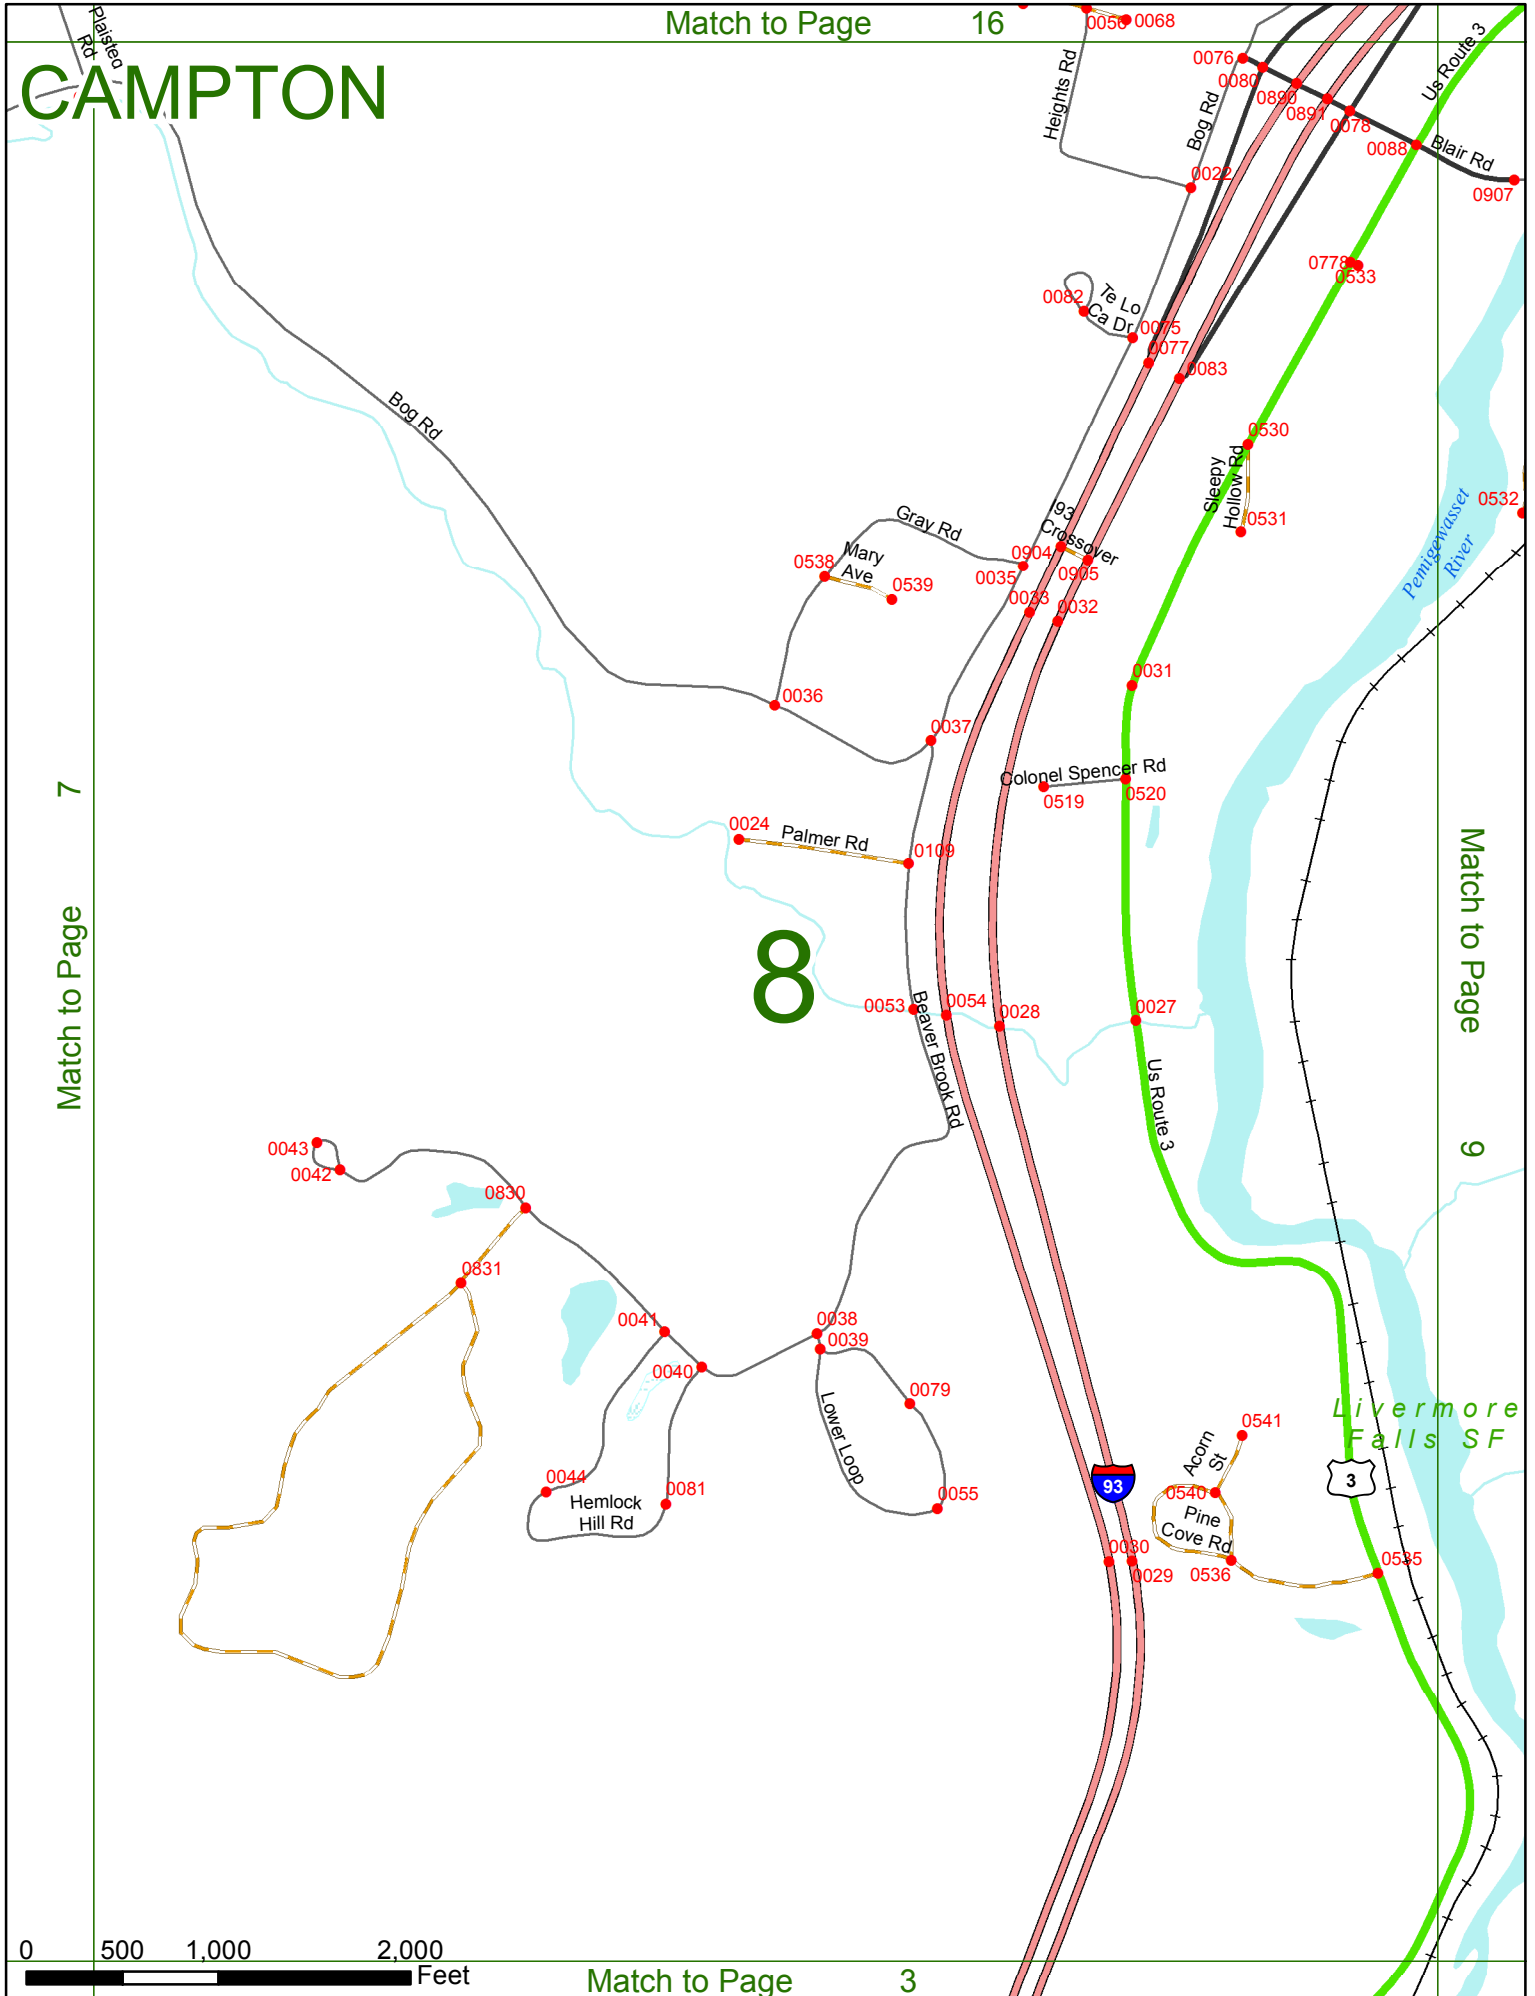

CAMPTON

Match to Page 7

Match to Page 9

8

Livermore Falls SF