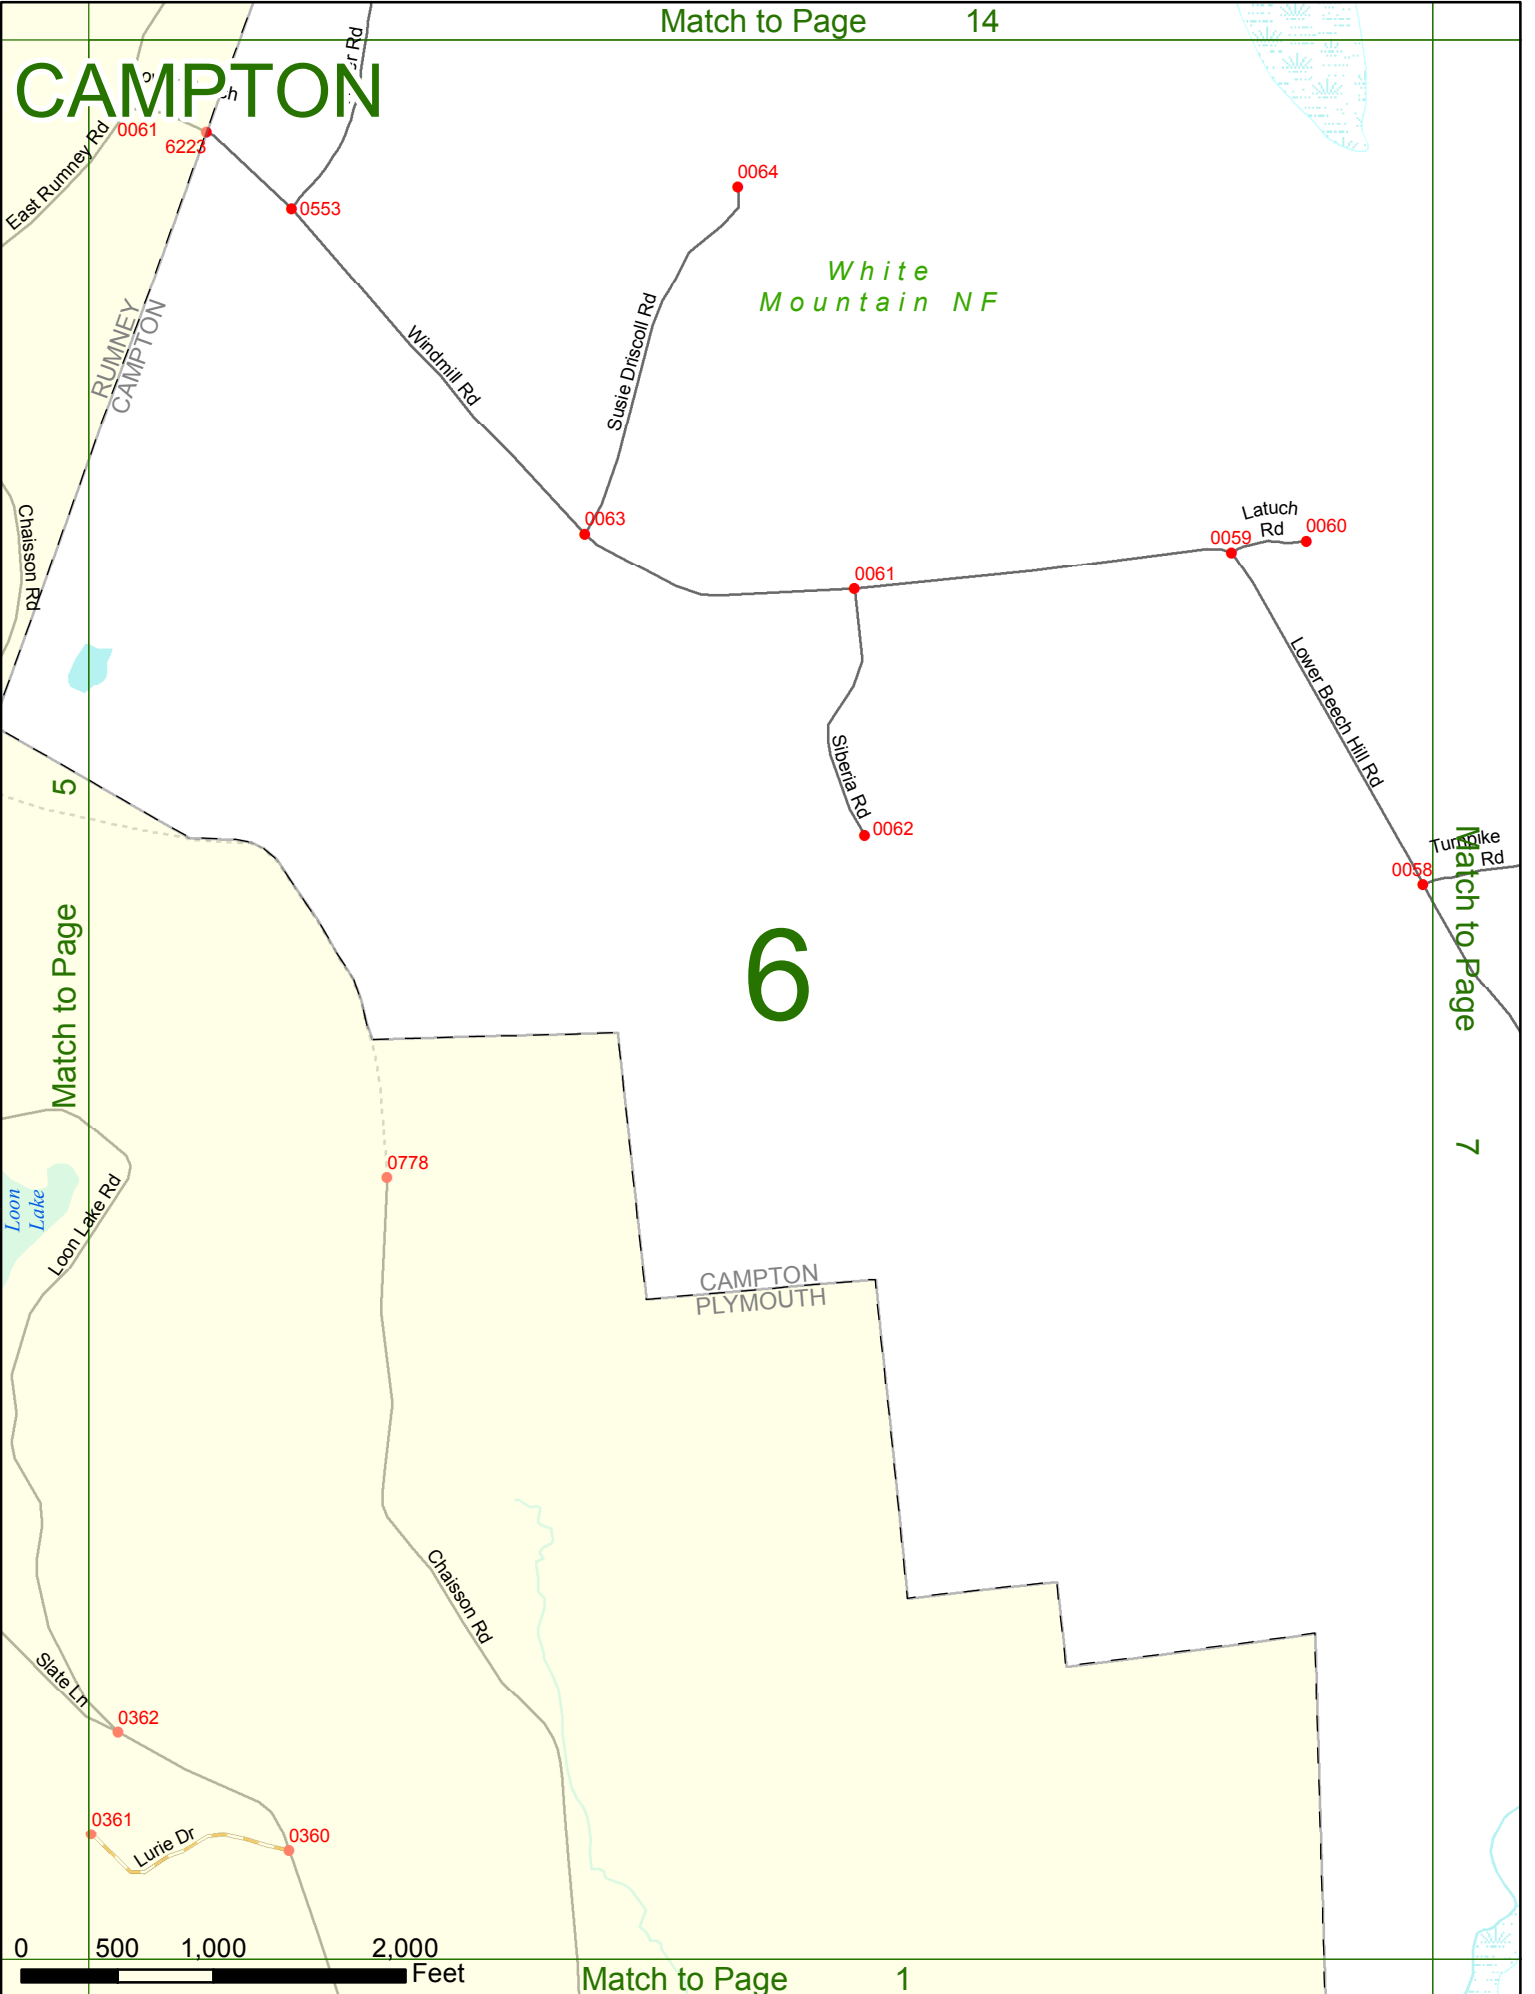

CAMPTON

White Mountain NF

6

5

Match to Page

Match to Page

7