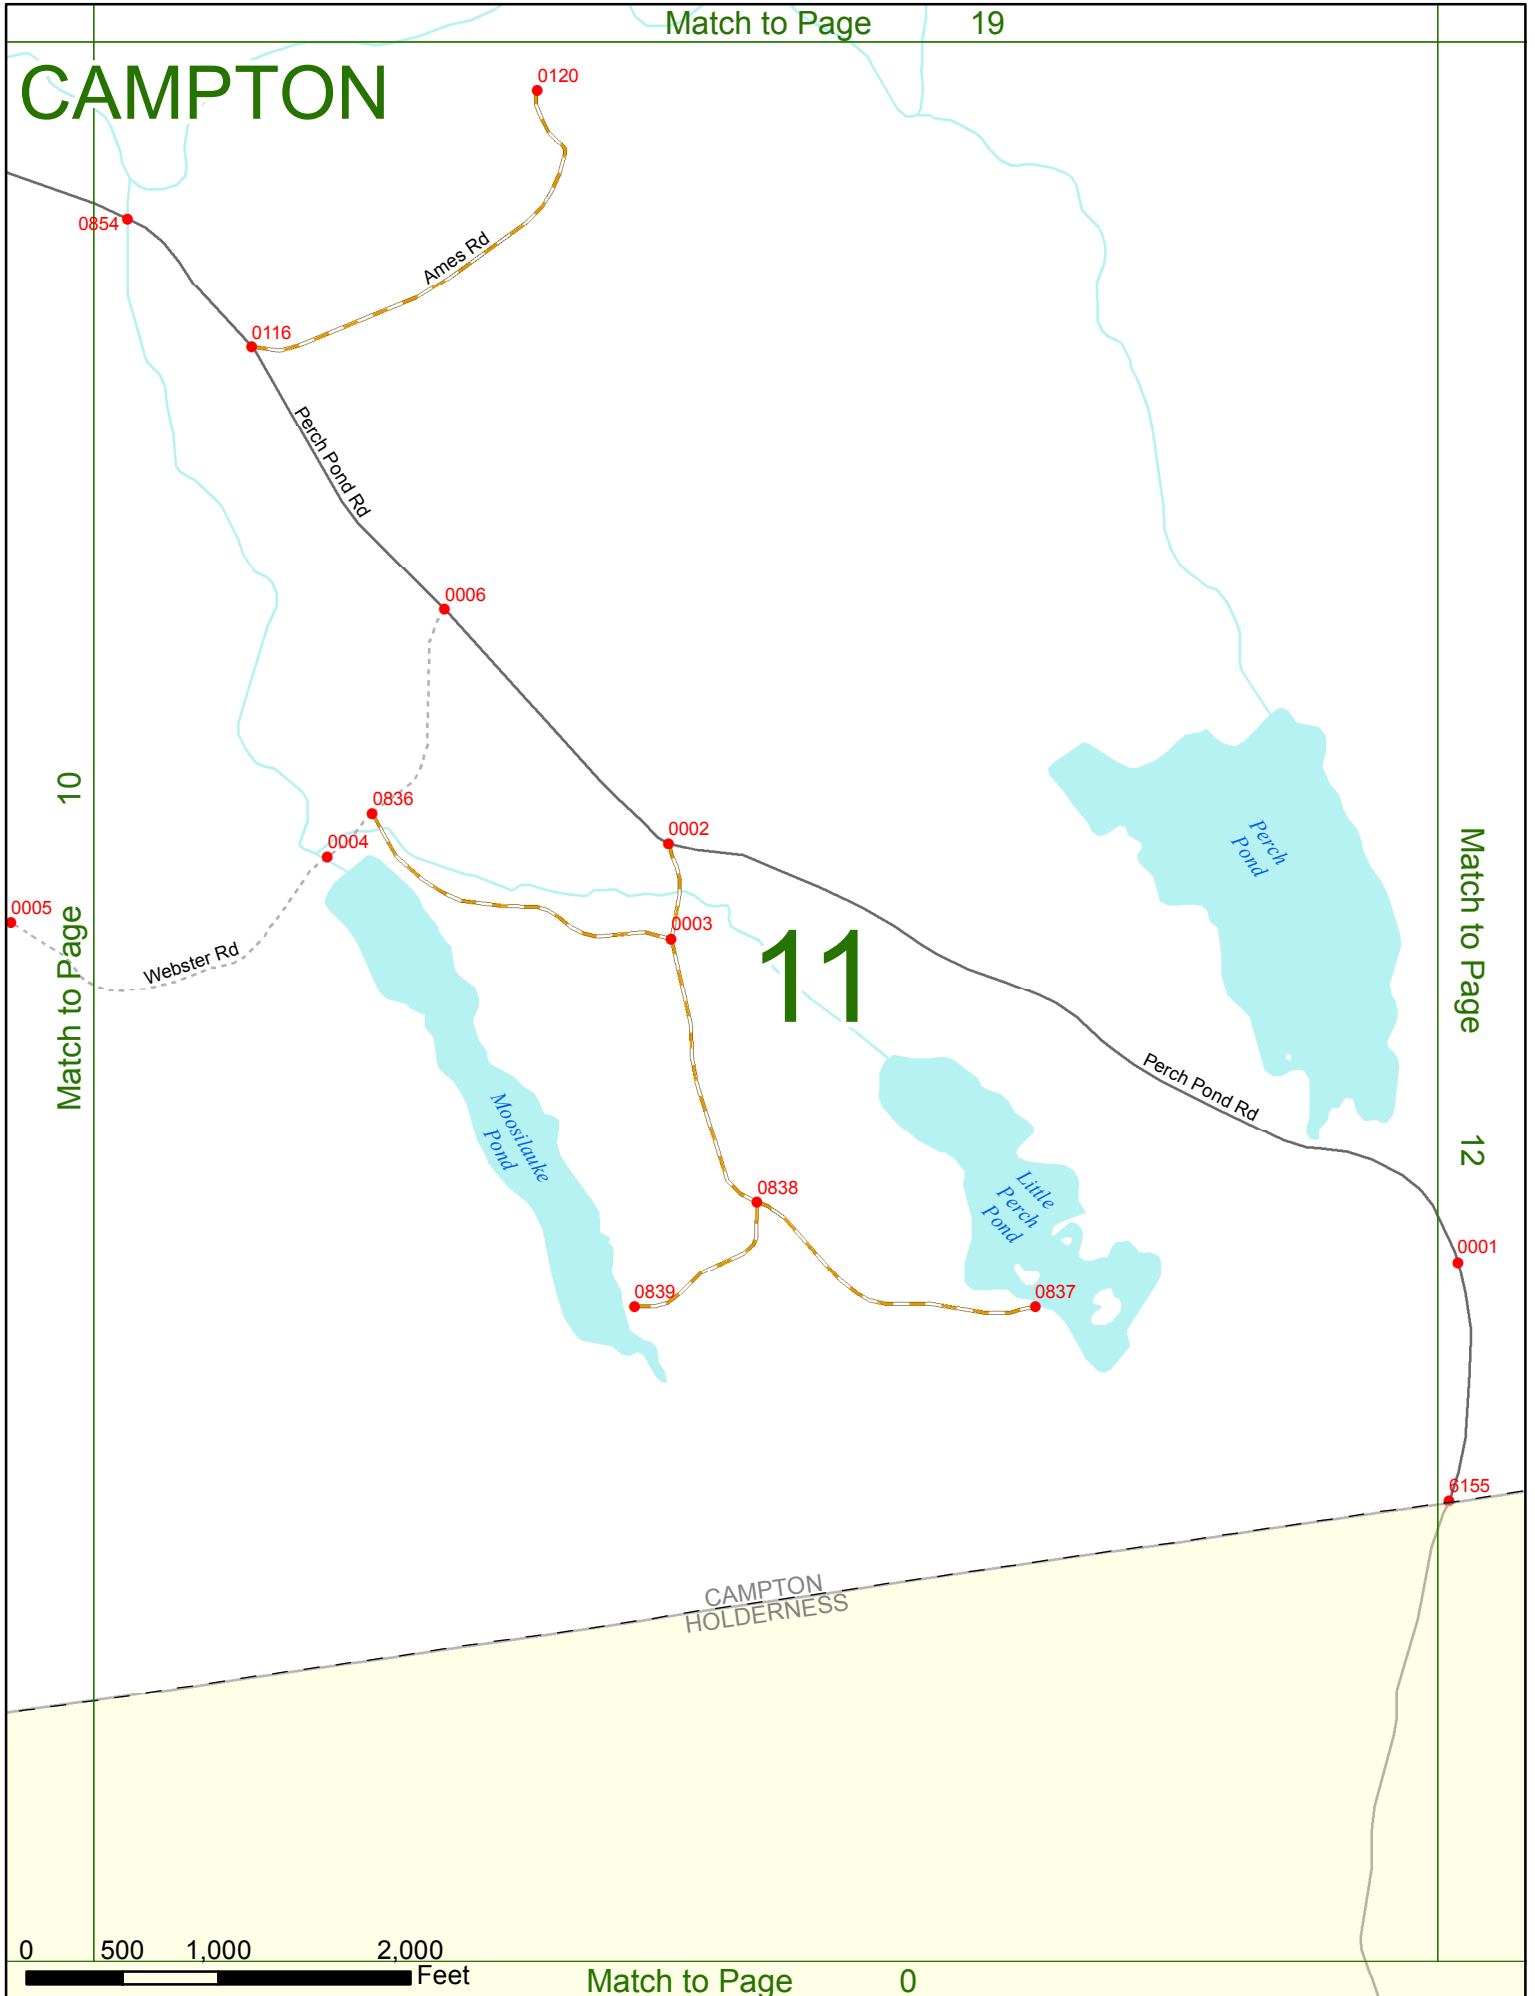

CAMPTON

Match to Page 10

Match to Page 12