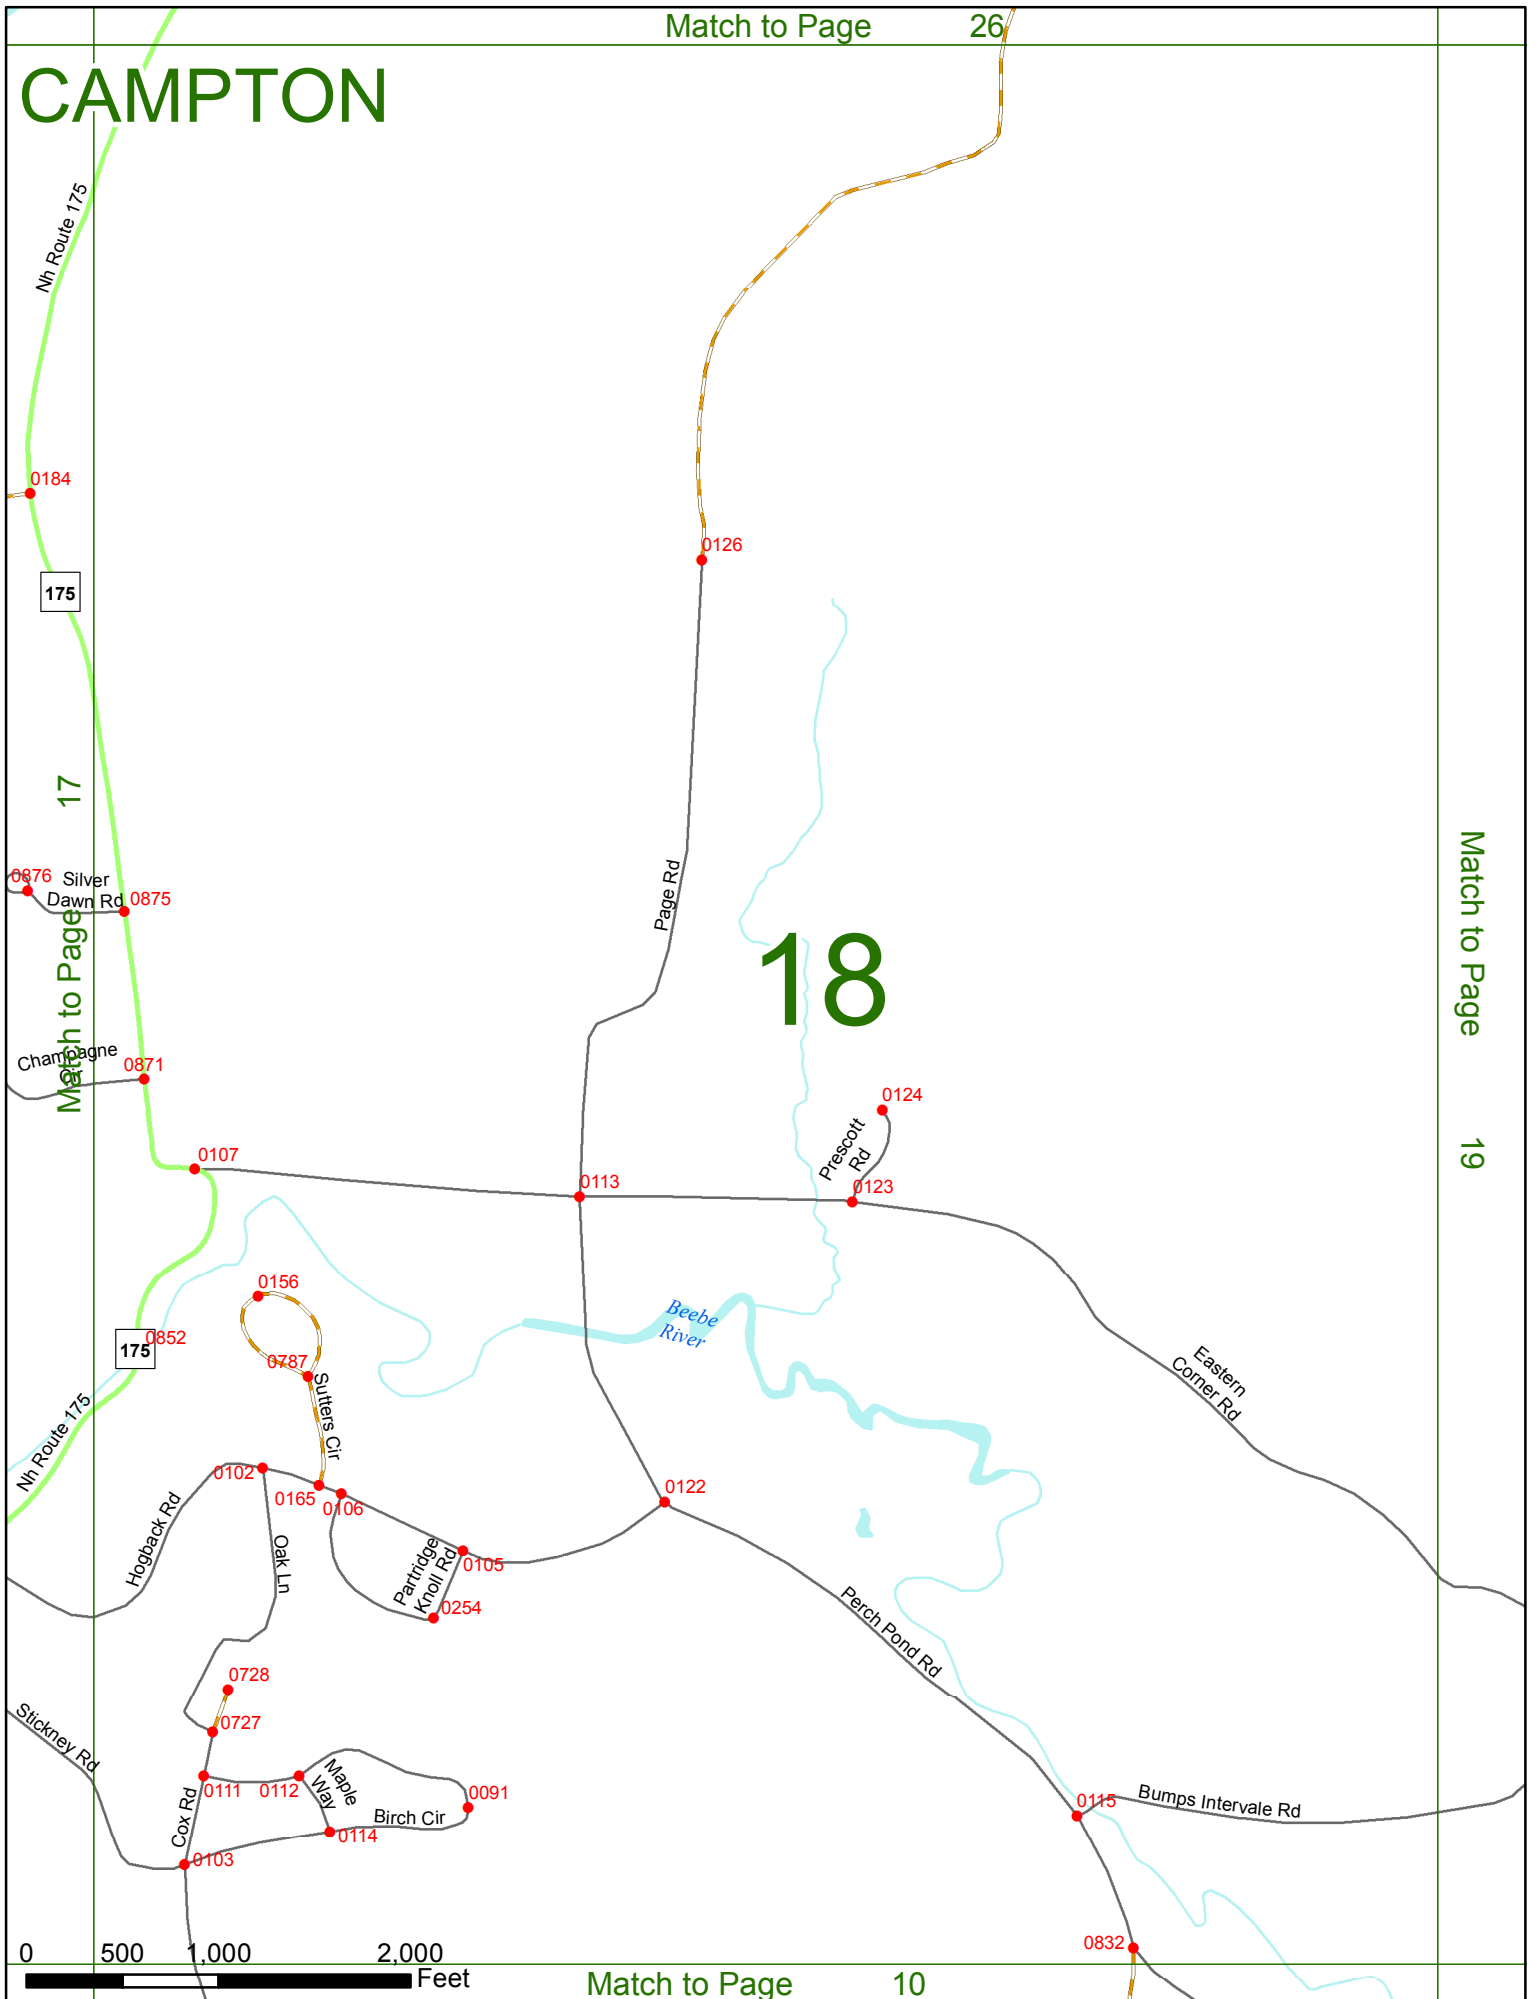

CAMPTON

17

18

Match to Page

19