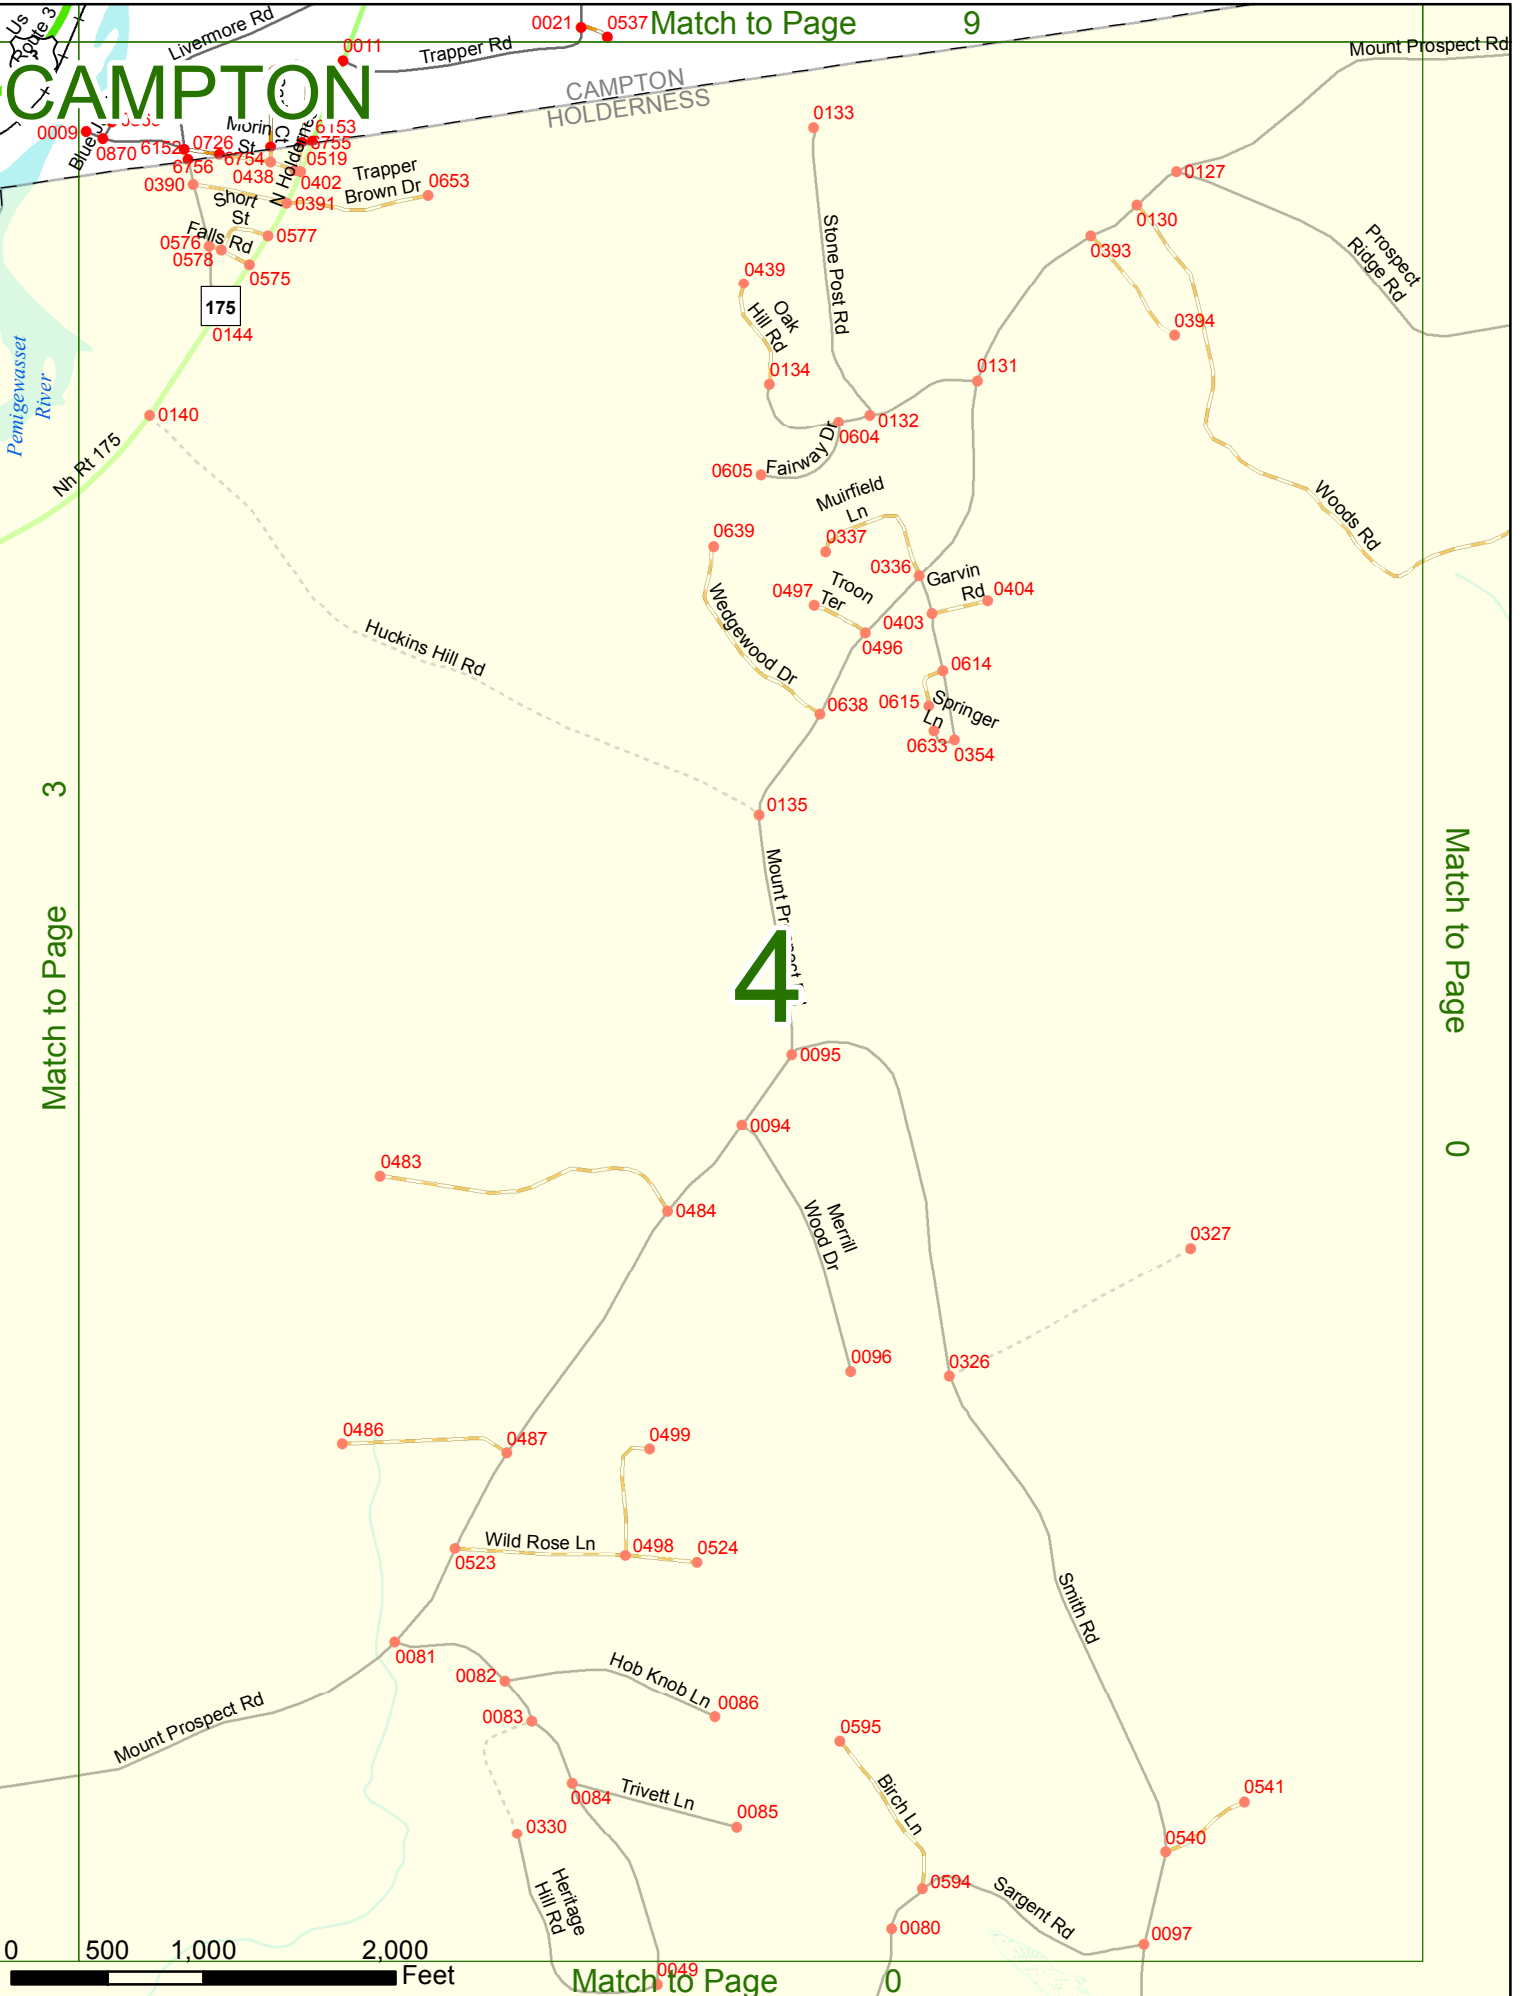

CAMPTON

CAMPTON
HOLDERNESS

0 500 1,000 2,000 Feet

Match to Page 0

Match to Page 3

Match to Page 0

4

9

0