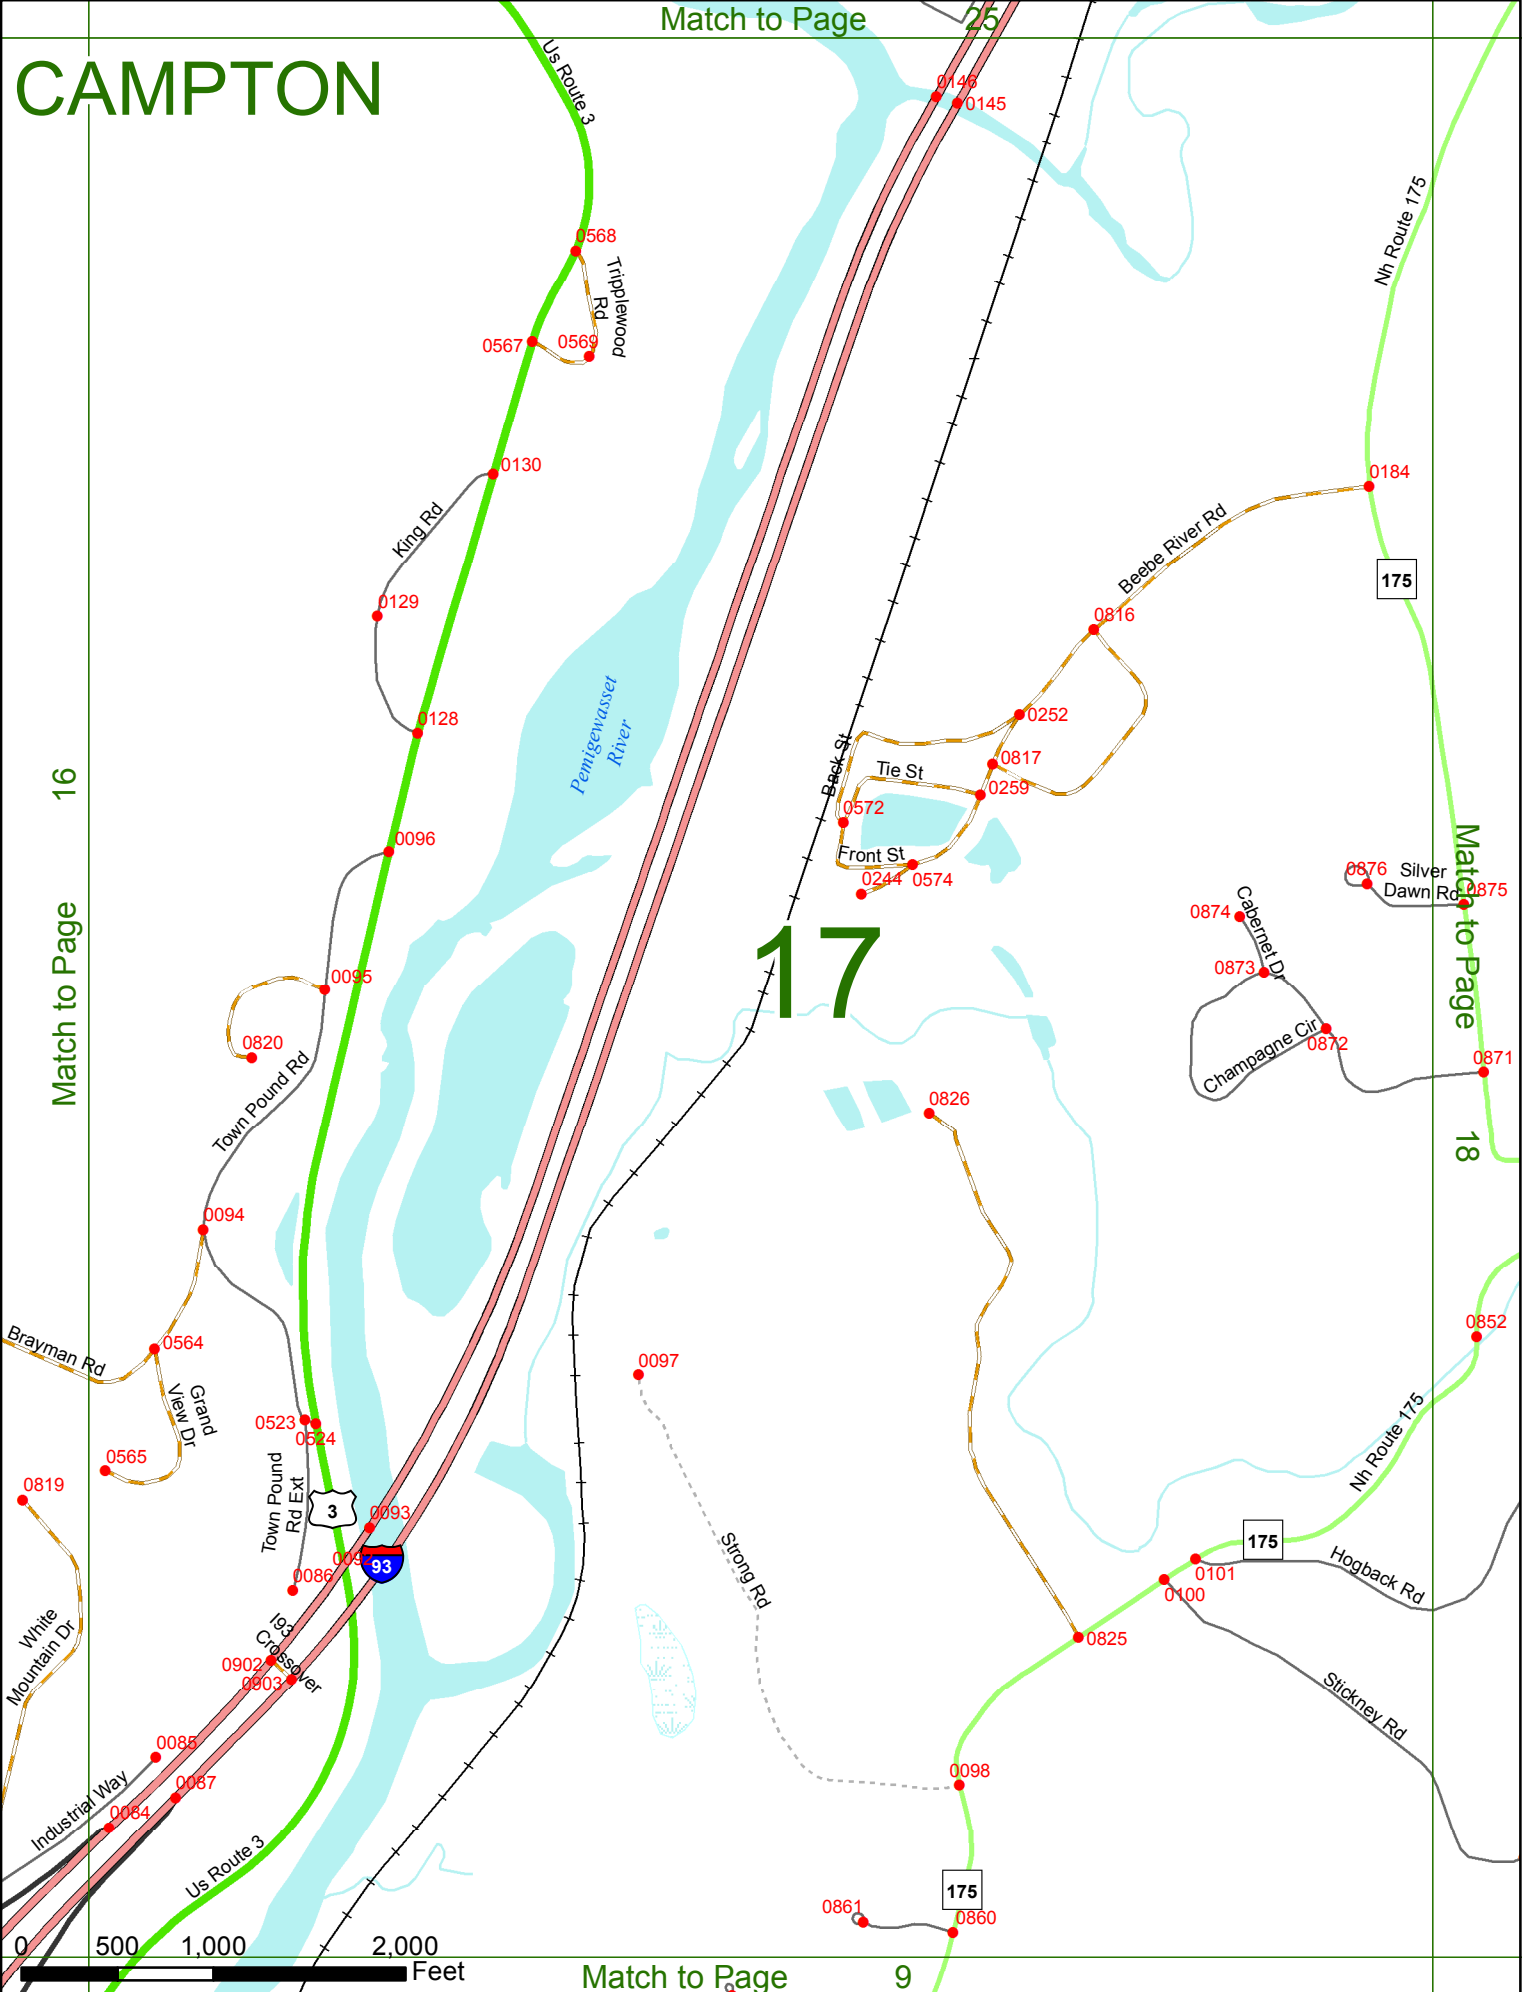

CAMPTON

Match to Page 25

16

Match to Page

17

Match to Page

18

White Mountain Dr

Industrial Way

Us Route 3

Town Pound Rd Ext

193 Crossover

Brayman Rd

Grand View Dr

Town Pound Rd

King Rd

Tipplewood Rd

Penigewasset River

Strong Rd

Back St
Tie St
Front St

Beebe River Rd

Cabernet Dr
Champagne Cir

Hogback Rd

Stickney Rd

Nh Route 175

Silver Dawn Rd

Nh Route 175

Match to Page

9