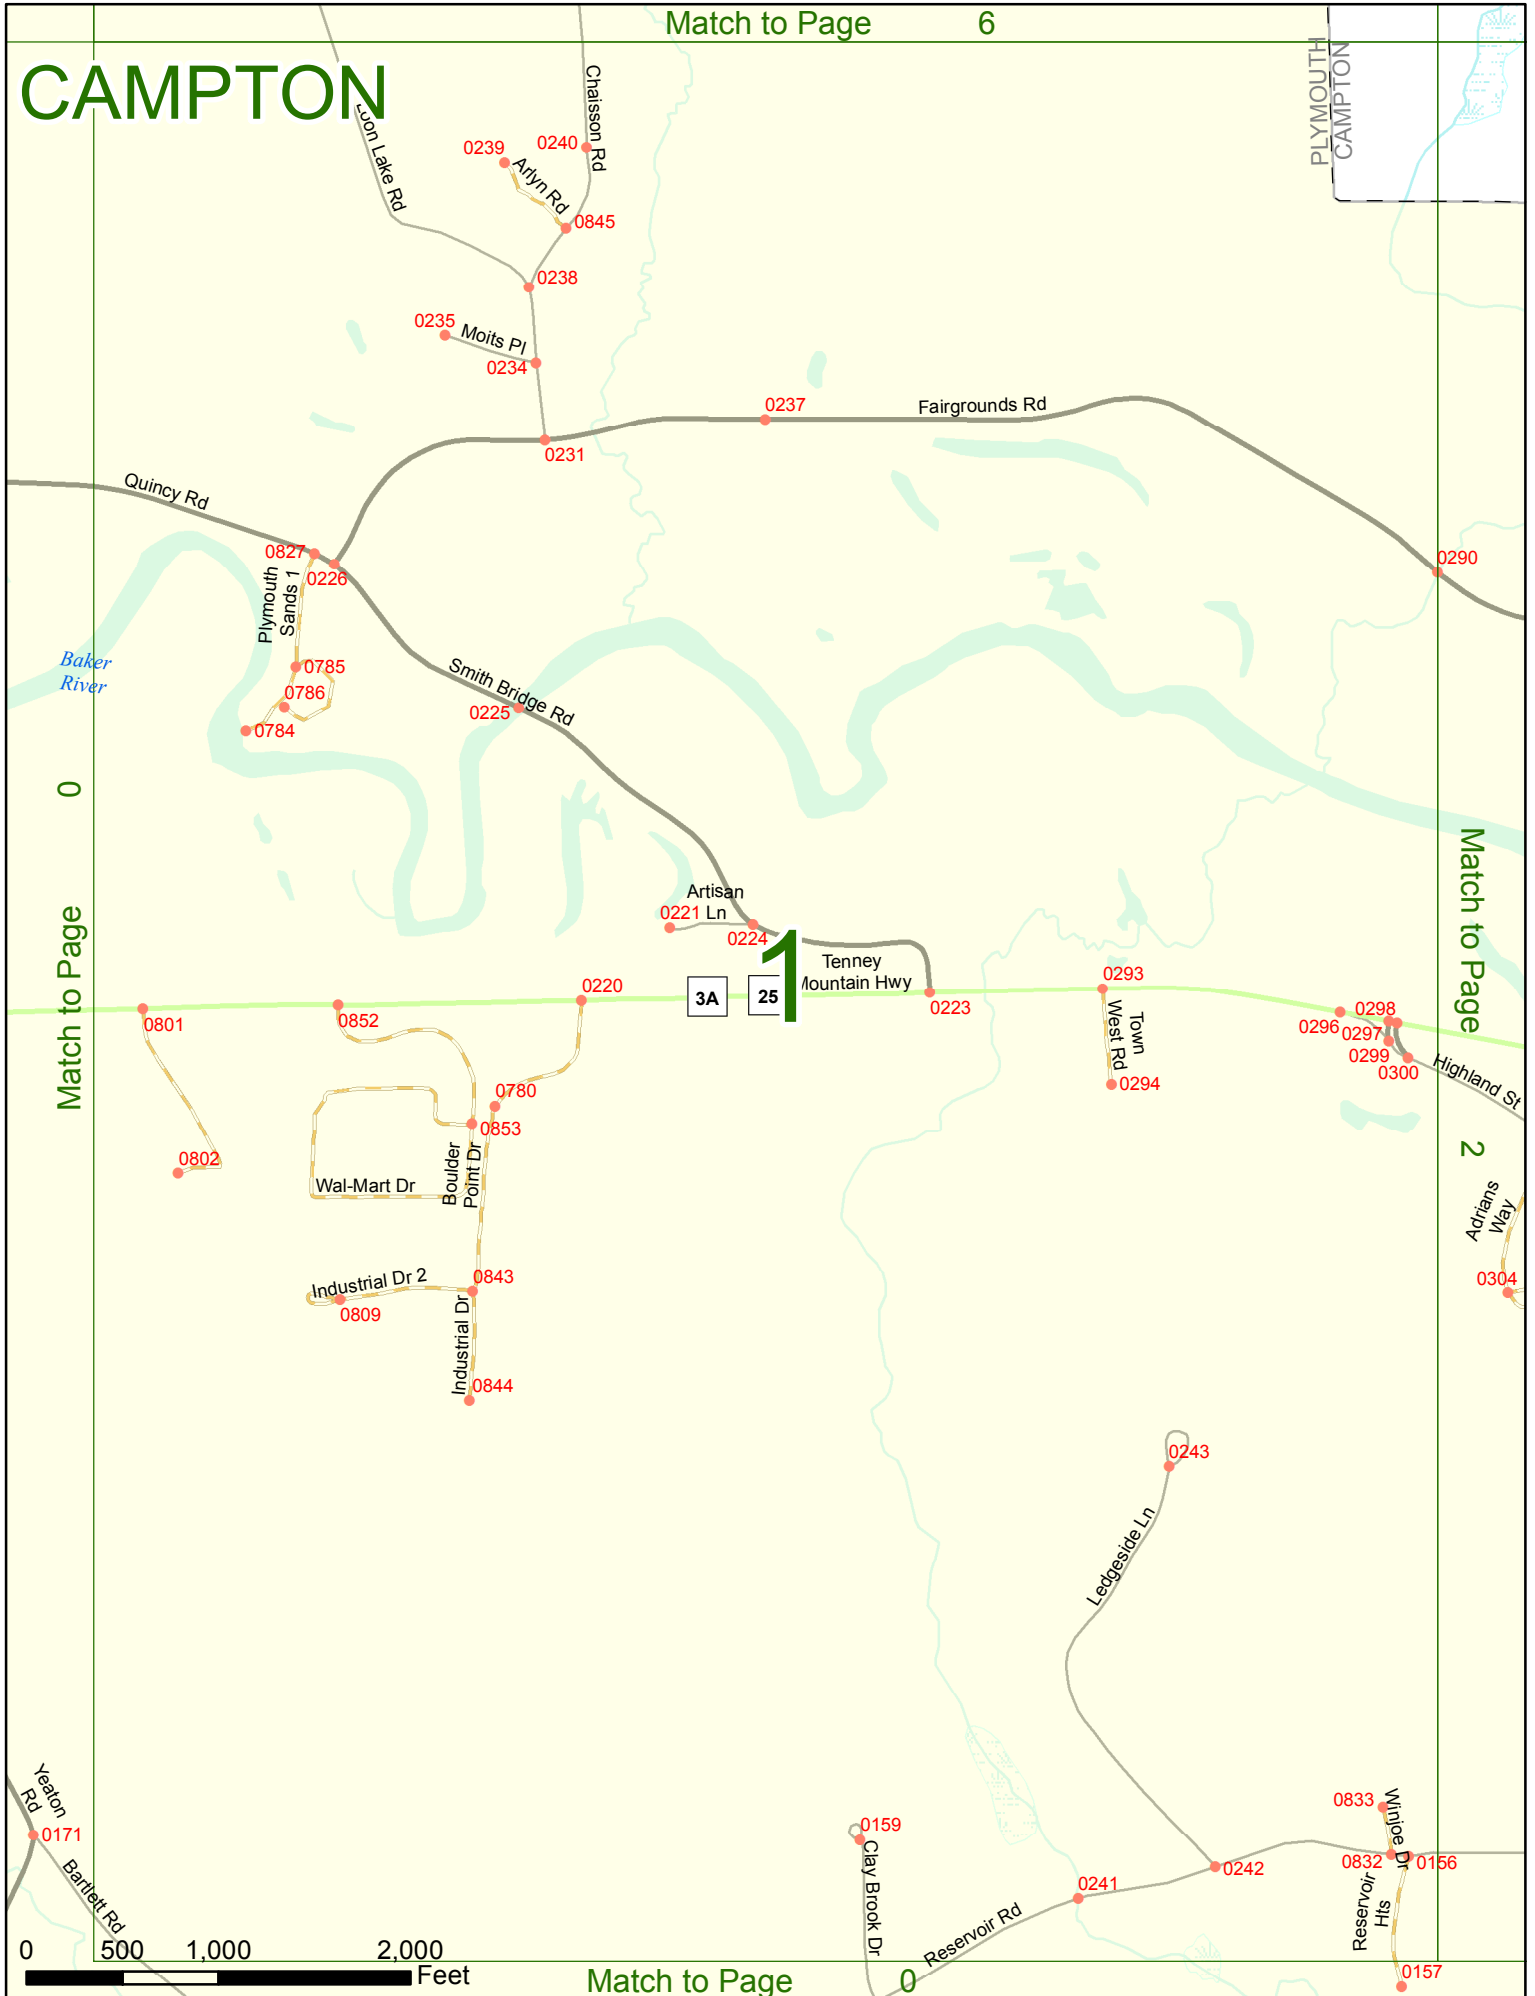

CAMPTON

Match to Page 6

PLYMOUTH
CAMPTON

Match to Page

Match to Page

2

0 500 1,000 2,000 Feet

Match to Page