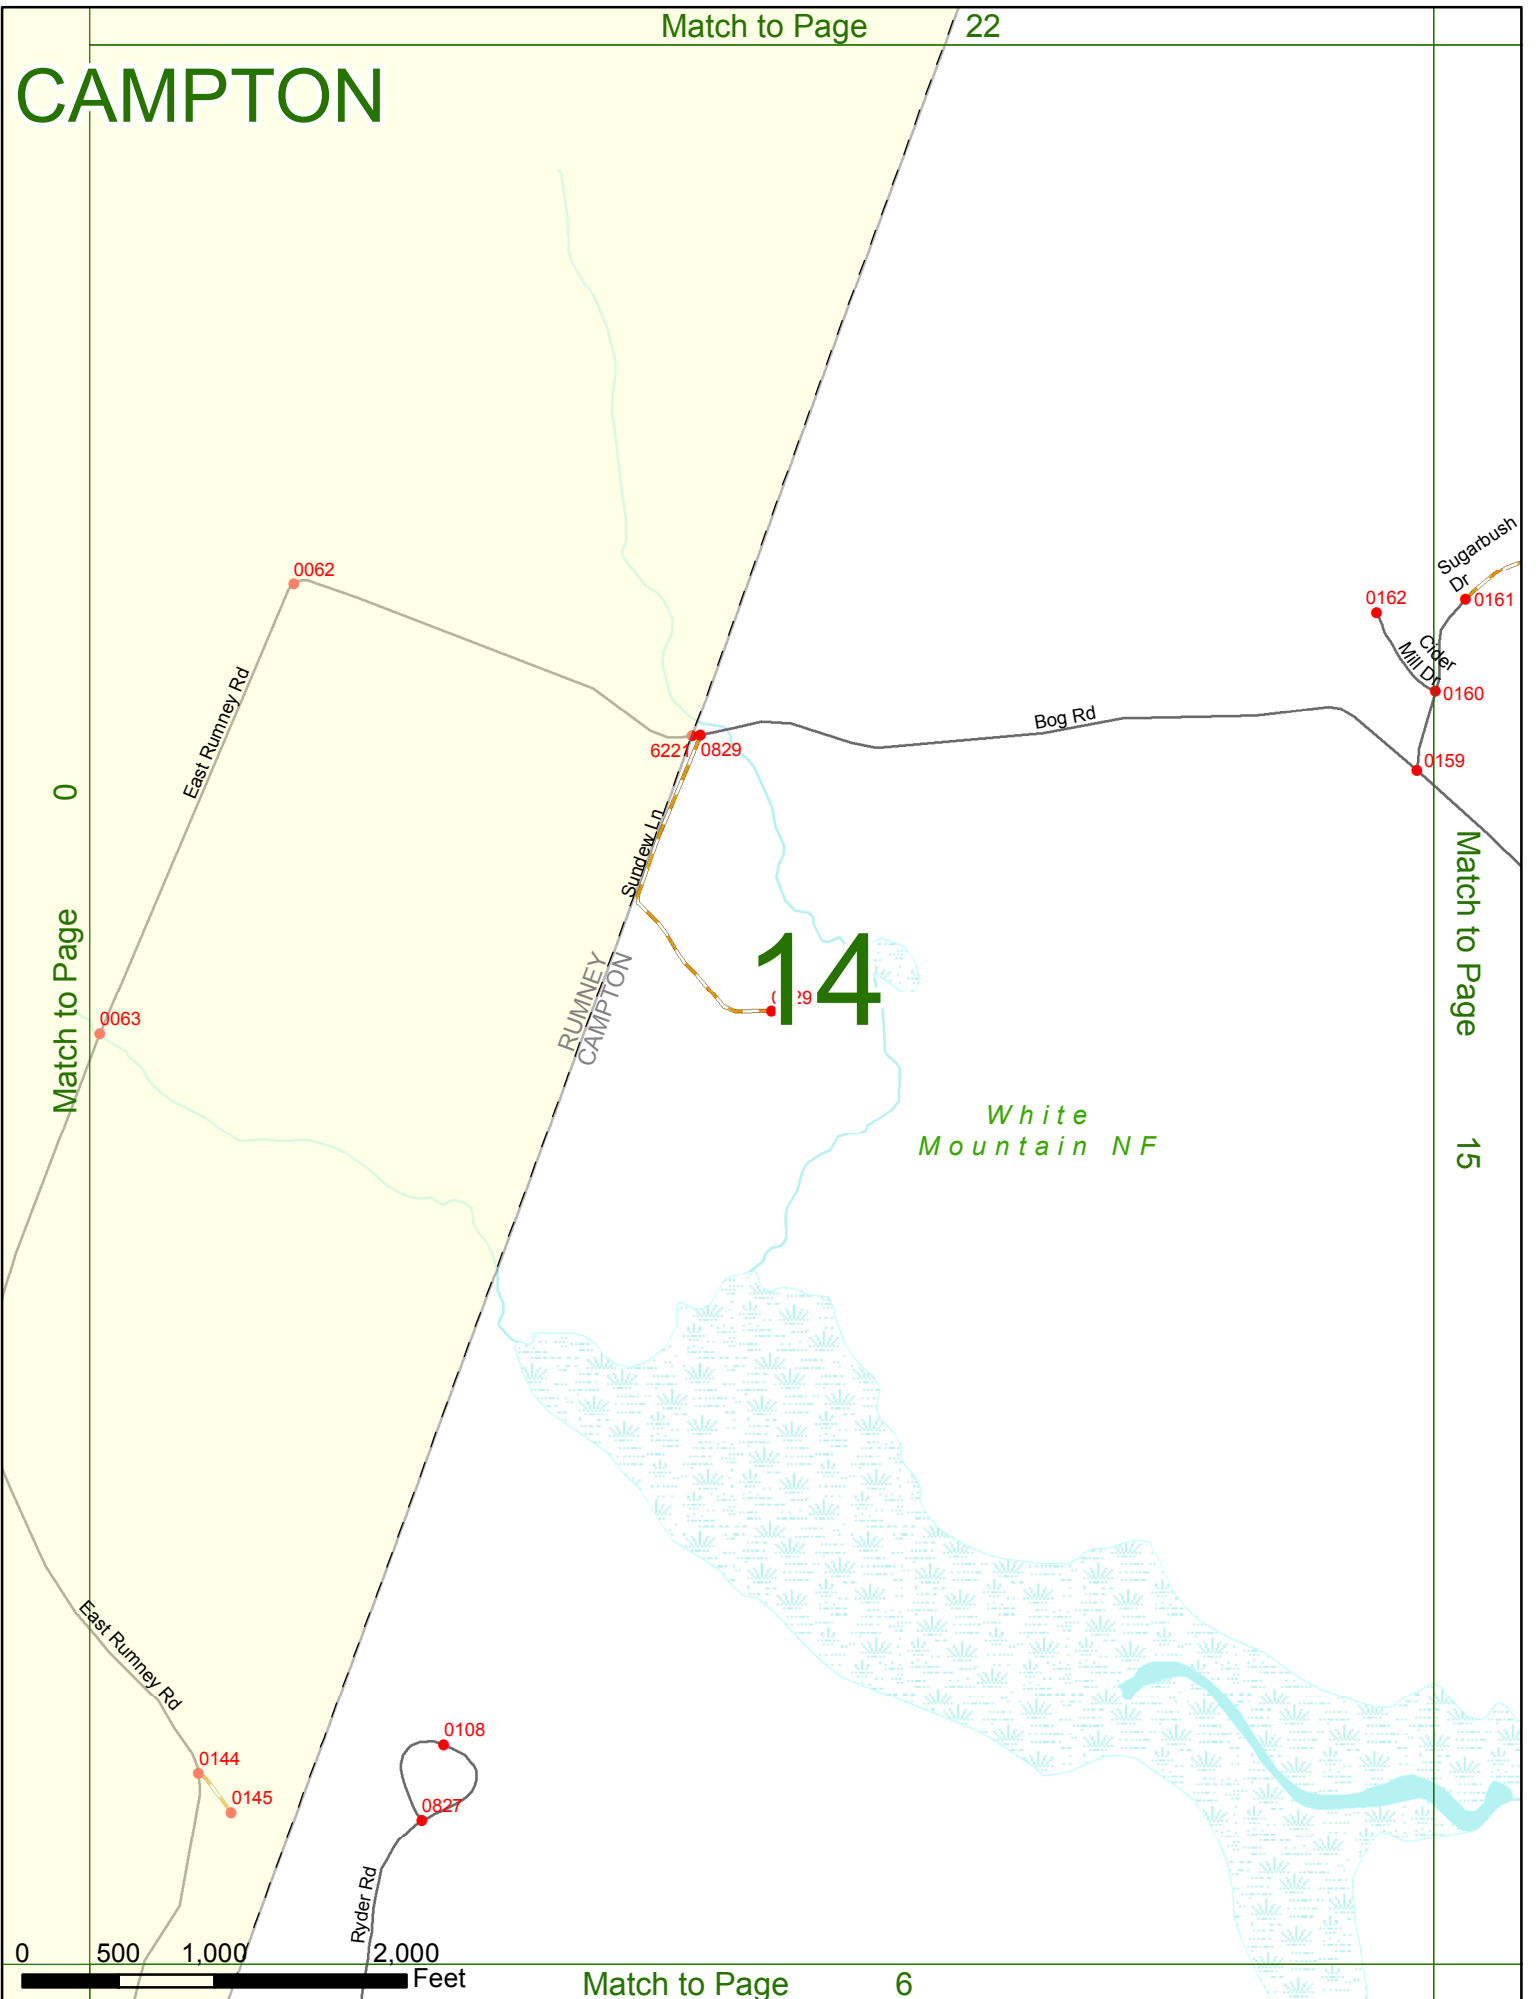

CAMPTON

0

Match to Page

Match to Page

15

0 500 1,000 2,000 Feet