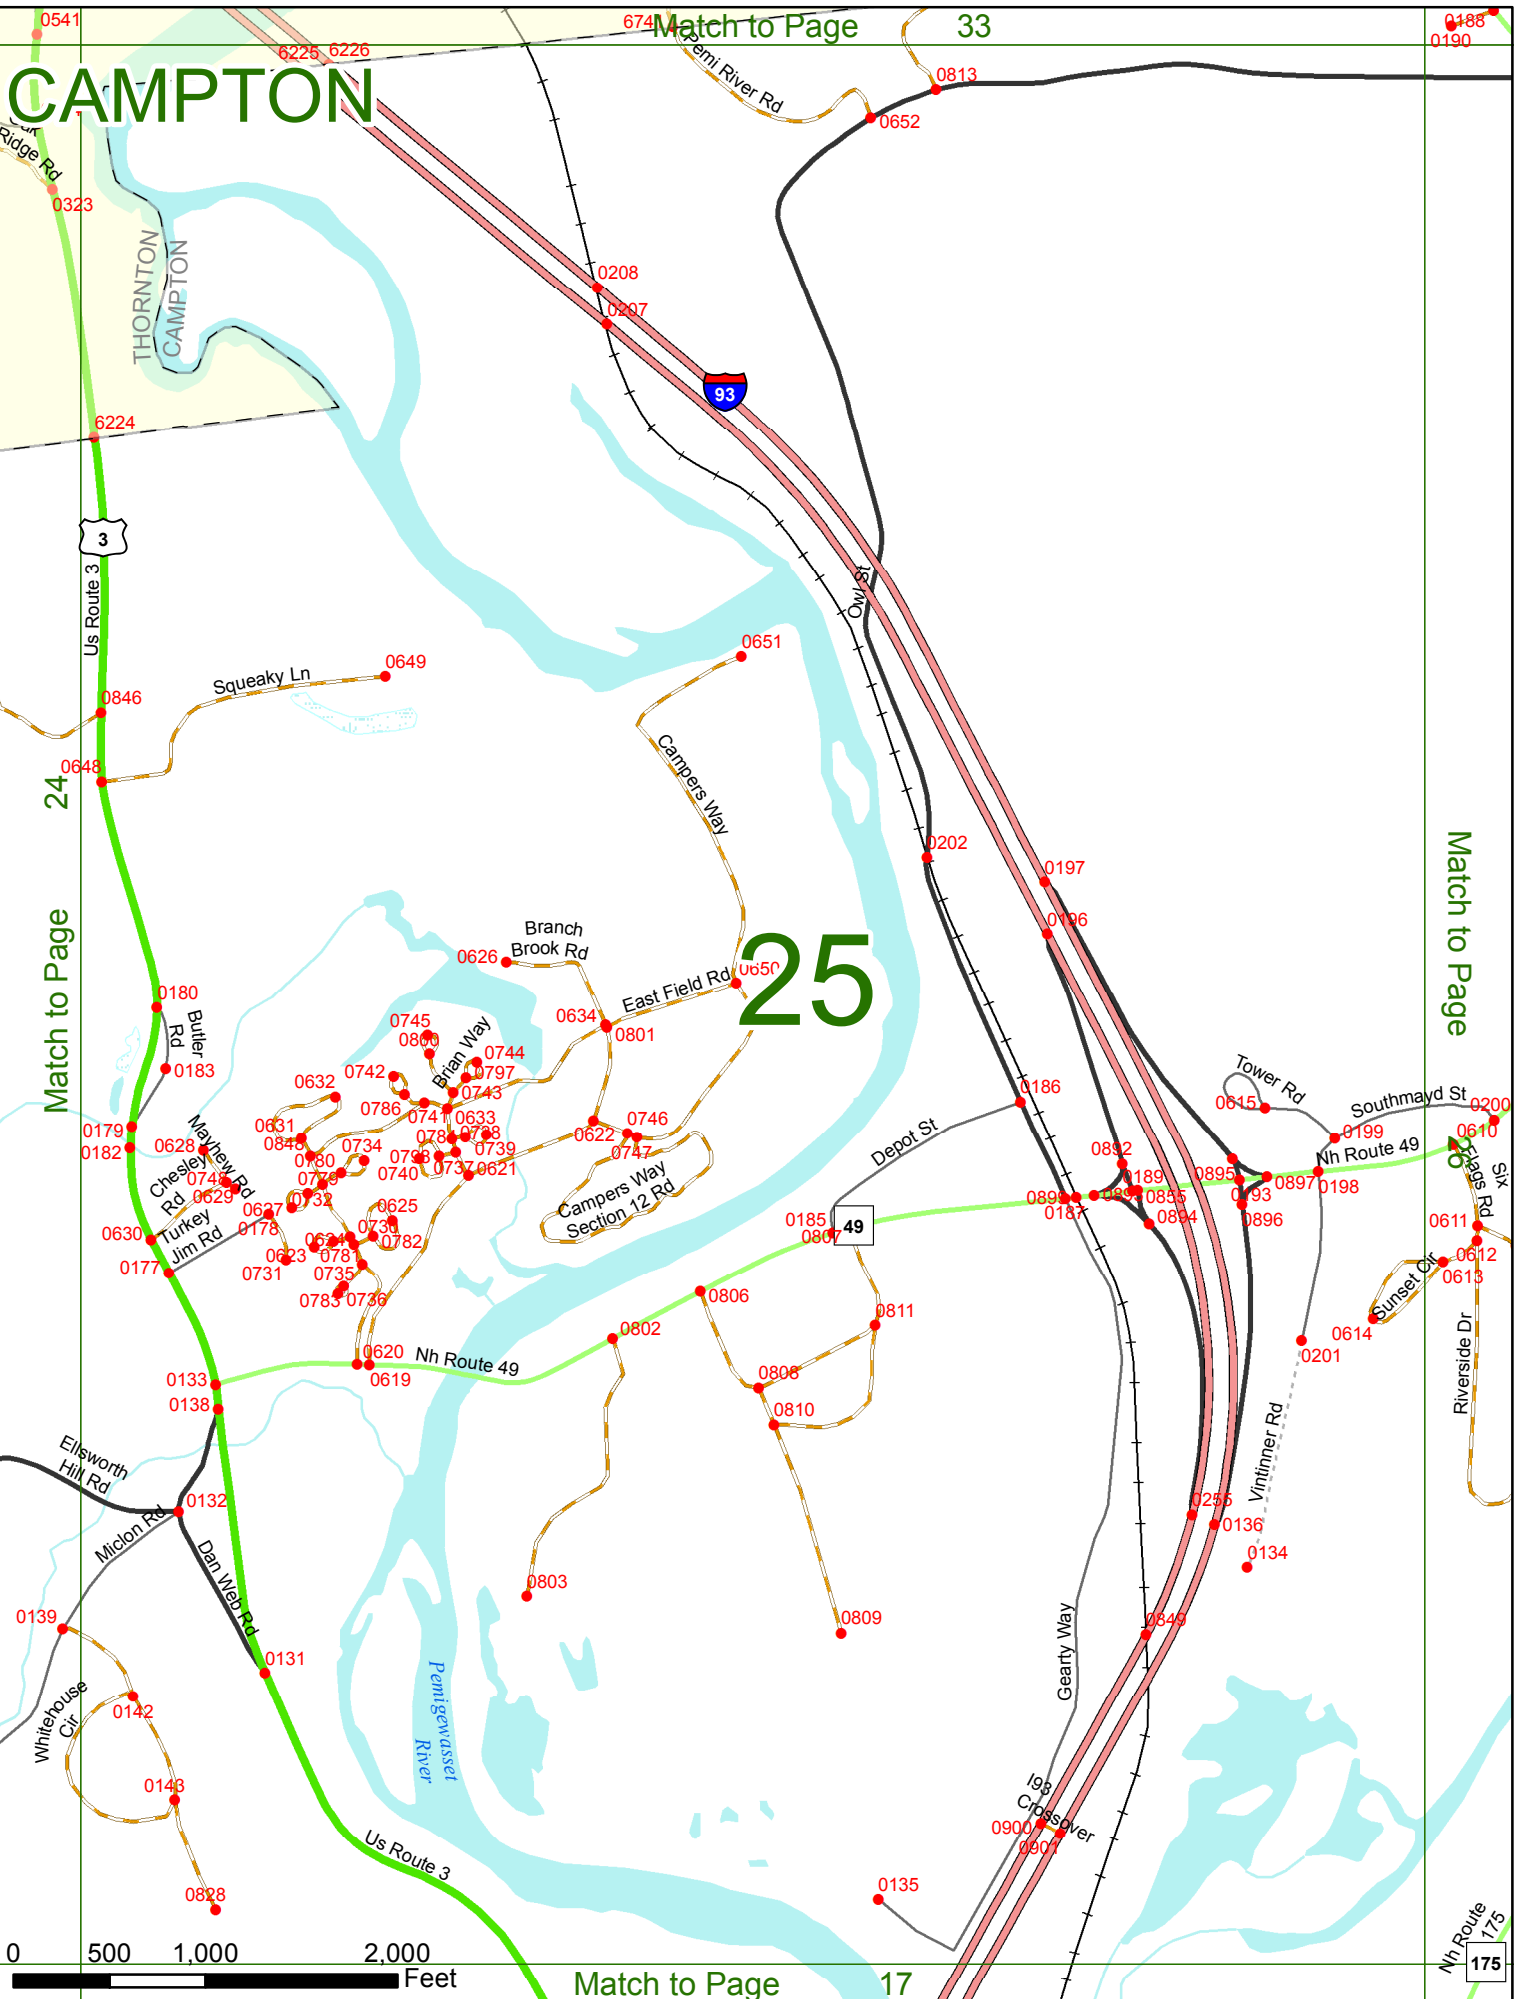

24

23

Match to Page

Match to Page

Us Route 3

CAMPTON

0 500 1,000 2,000 Feet

Match to Page