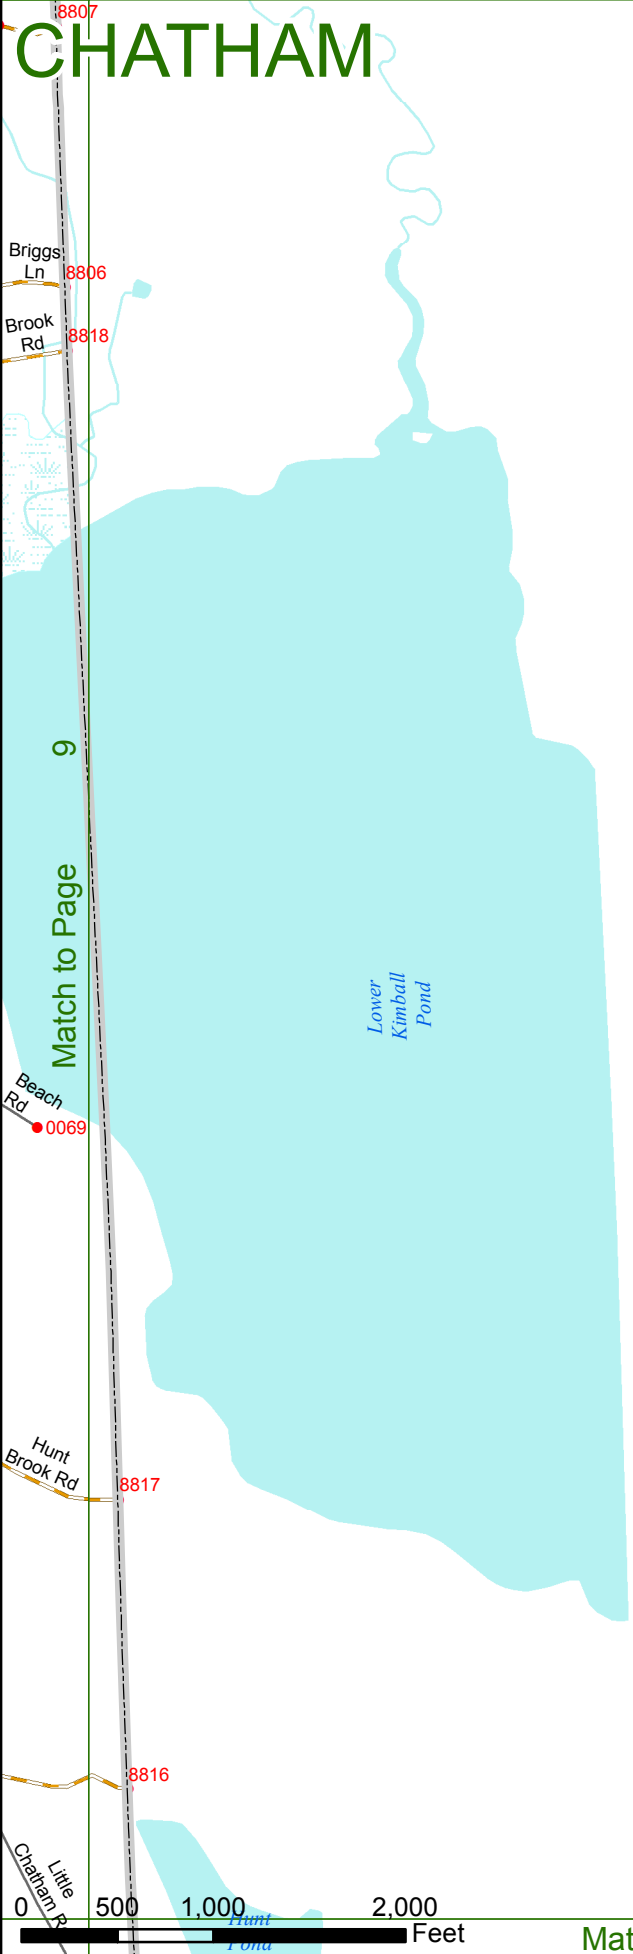

CHATHAM

9

Match to Page

10
M A P P I N G