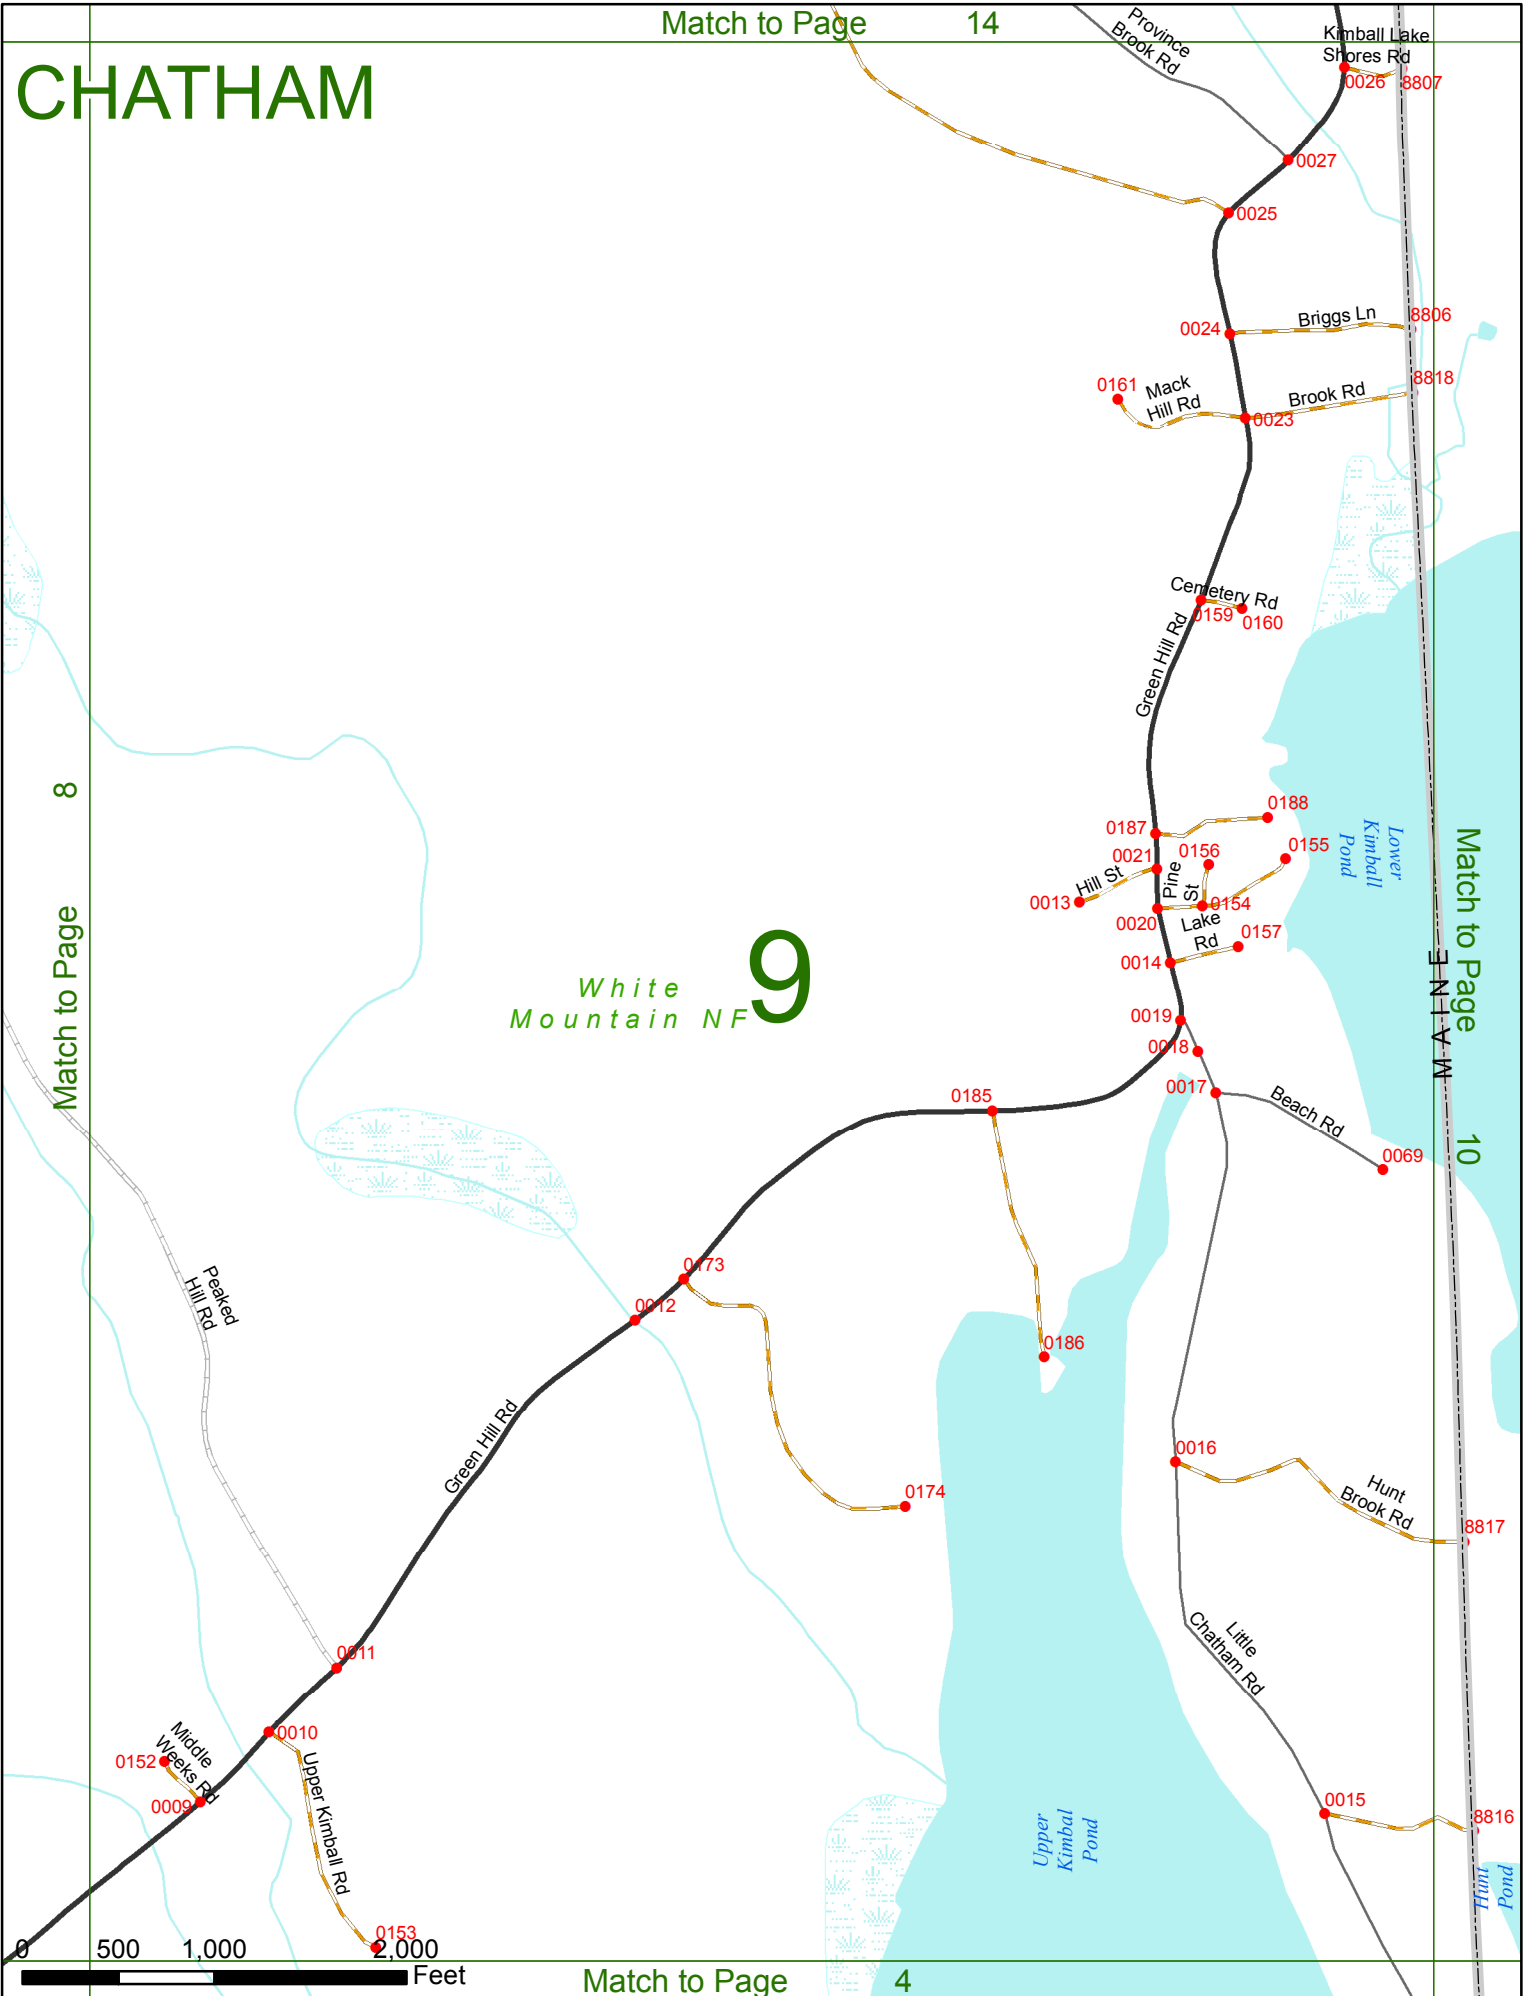

CHATHAM

Match to Page 14

8

Match to Page

White Mountain NF 9

Match to Page 10

Match to Page 4