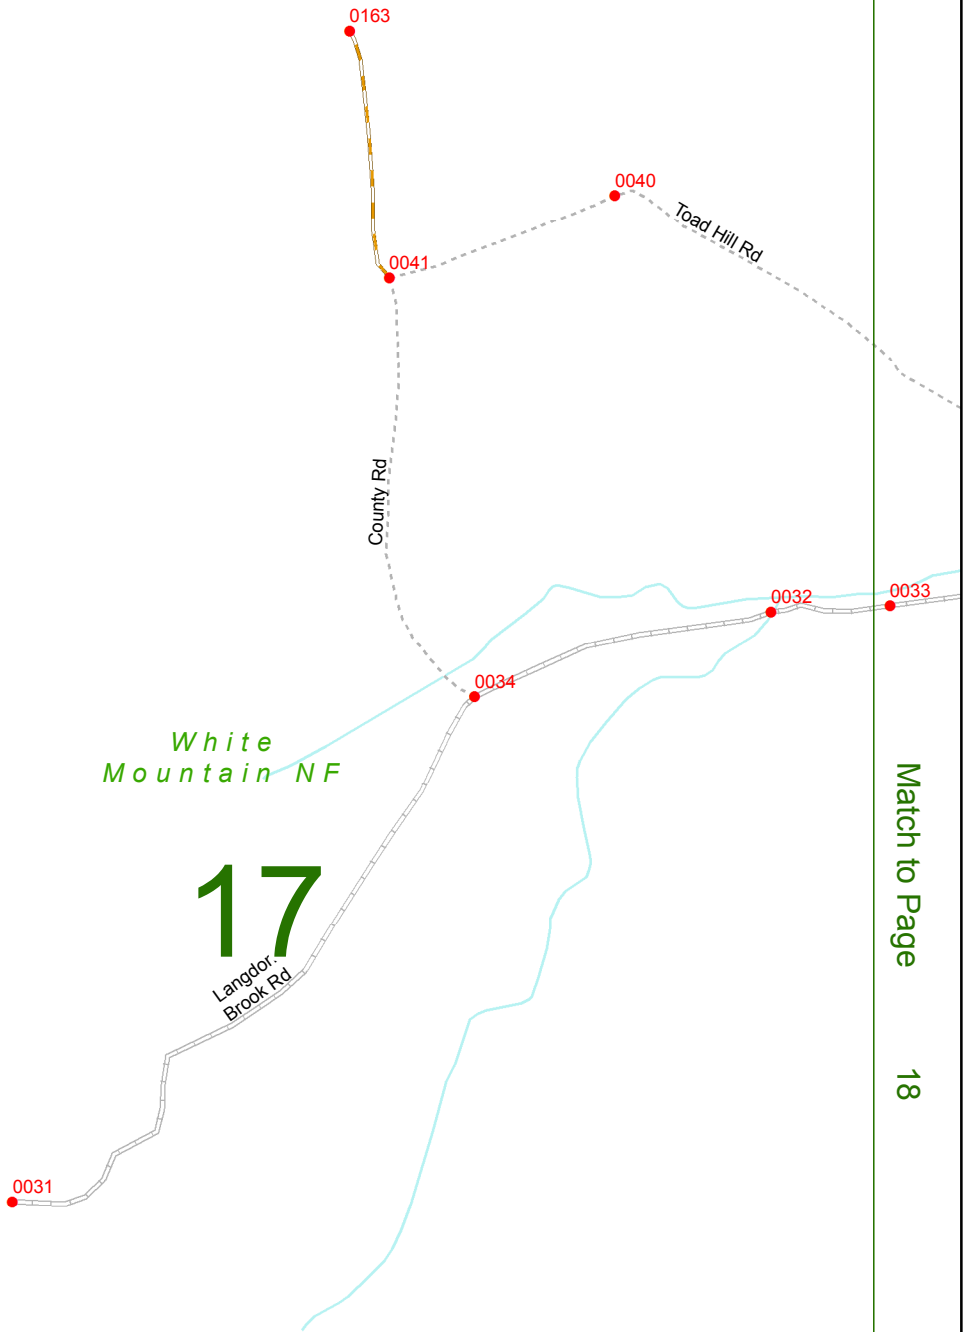

CHATHAM

Match to Page 16

Match to Page 18