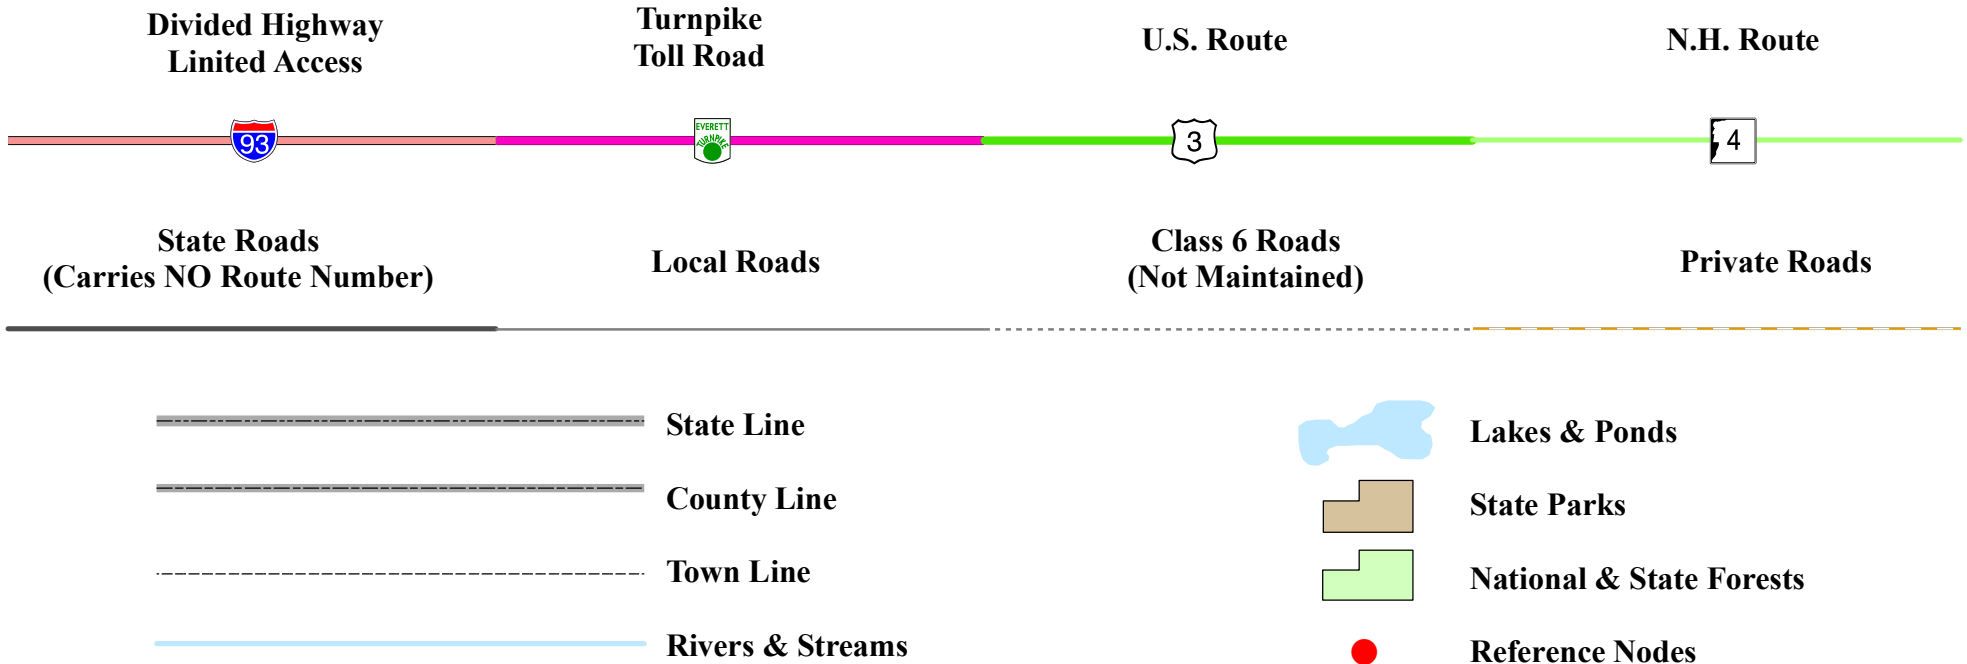

Department of Transportation

Maps and data sets are not guaranteed to be free from errors and omissions. Data is in a constant state of update and correction by various groups and agencies. Information displayed on this map is the best available at the time of publication.

2014 Nodal Reference Bookmap

LEGEND

NHDOT will accept crash locations based on the State of NH Uniform Police Traffic Accident Report.

Crash occurred on:

Option 1 Street Address
 123 Main Street

Option 2 Route No and/or Distance from NESW Intesecting Road, Bridge,
 Street name Intersecting Street Town/County line
 Main Street 500 E Oak Street