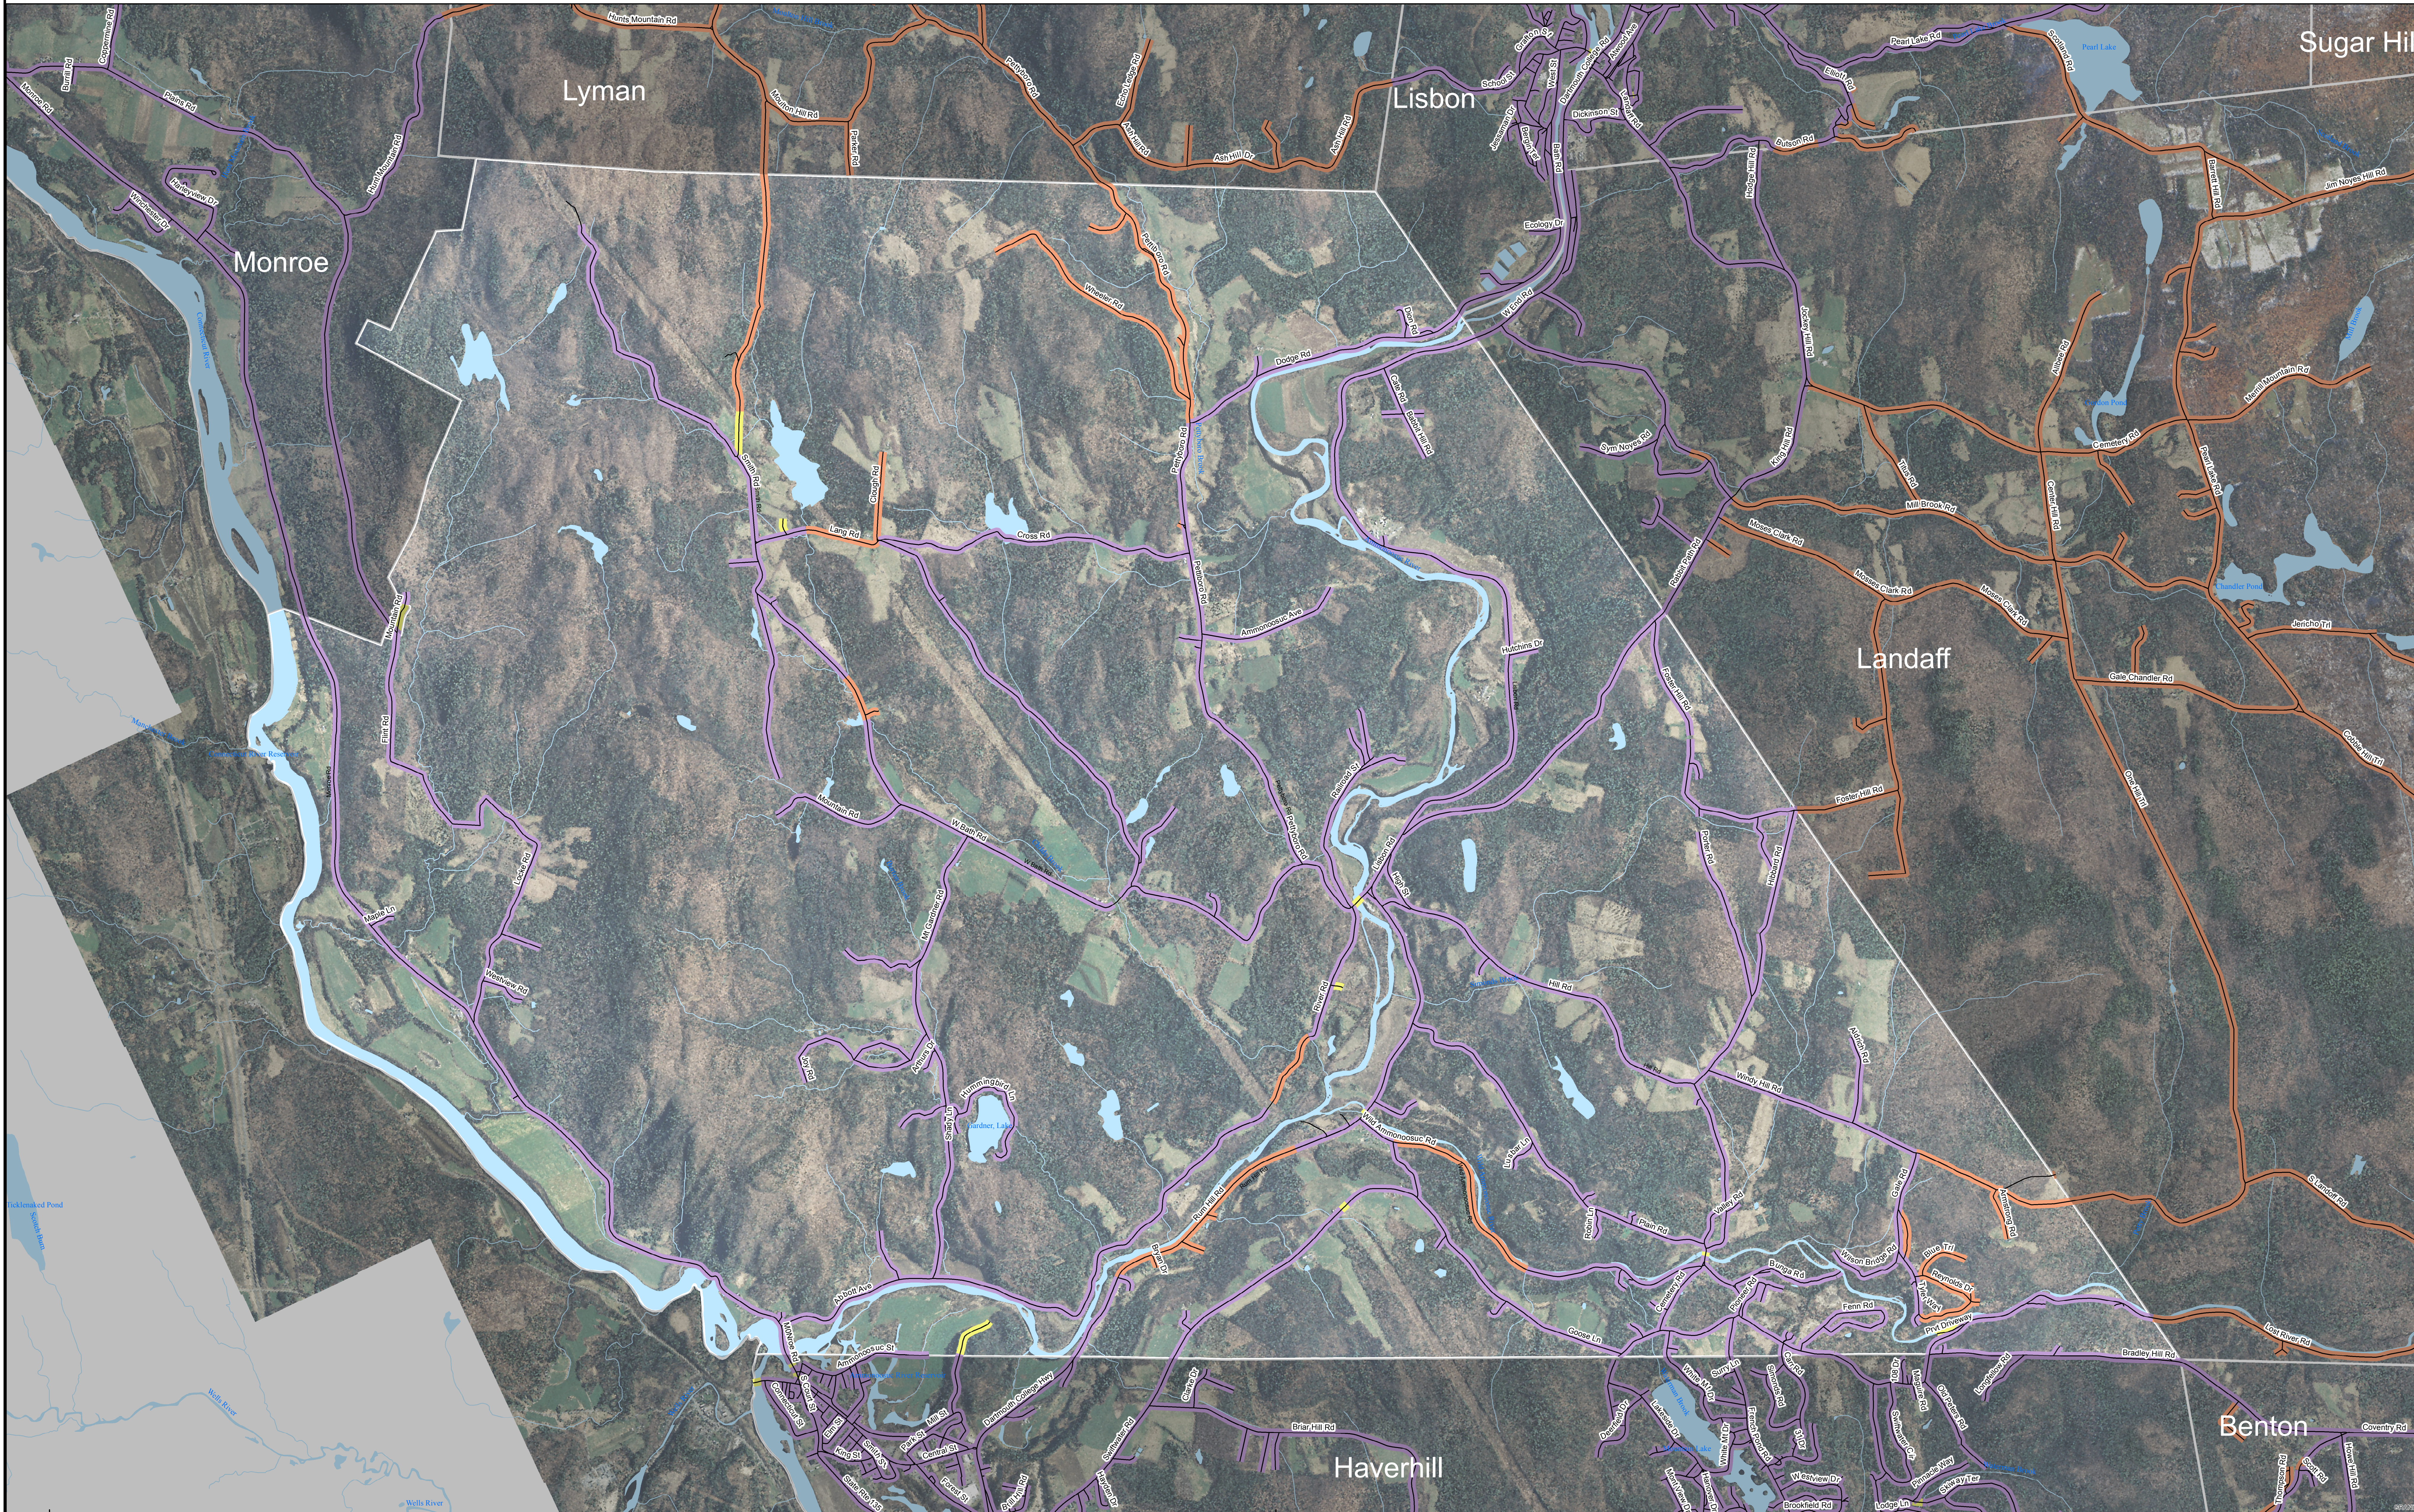

DSL & Cable Broadband Service Availability Town of Bath

MAP REVIEW:

Name:		Email:	
Title:		Phone:	
Organization:		Date:	
Comments (please attach separate sheet if needed):			

- Map Key**
- Roads served by DSL and cable
 - Roads served by cable only
 - Roads served by DSL only

This map displays broadband access information submitted to the NH Broadband Mapping & Planning Program (NHBMP) as of March 31, 2013. The map has been generated for the sole purpose of verifying locations of DSL and cable broadband services in each town in New Hampshire.

Broadband is defined as access that is at least **768 kbps downstream** and **200 kbps upstream**.

For more information on this project, please visit the NHBMP web site at: iwantbroadbandnh.org

Town of Bath
DSL Broadband Provider(s):
FairPoint Communications, Inc.