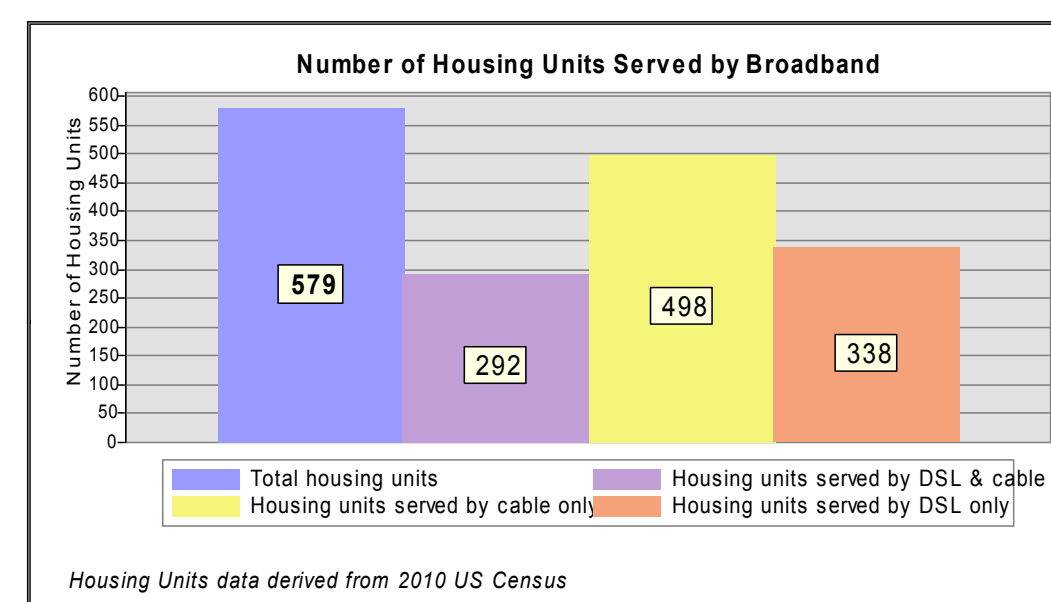

Broadband is defined as access that is at least **768 kbps downstream** and **200 kbps upstream**.

For more information on this project, please visit the NHBMP web site at: iwantbroadbandnh.org

Town of Bath
DSL Broadband Provider(s):
FairPoint Communications, Inc.