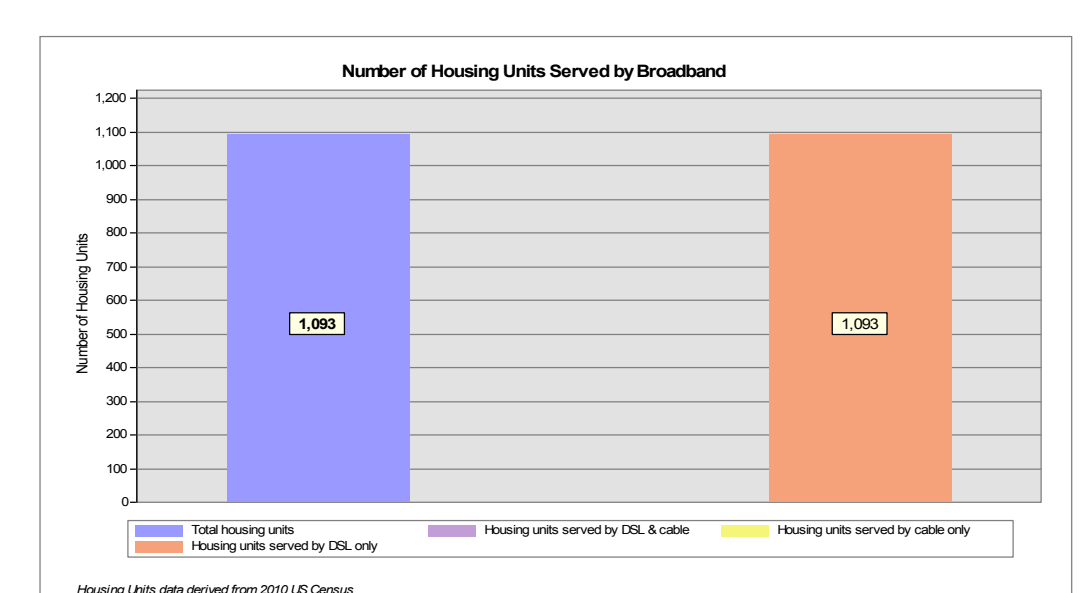

Broadband is defined as access that is at least **768 kbps downstream** and **200 kbps upstream**.

For more information on this project, please visit the NHBMP web site at: iwantbroadbandnh.org

Provider Name