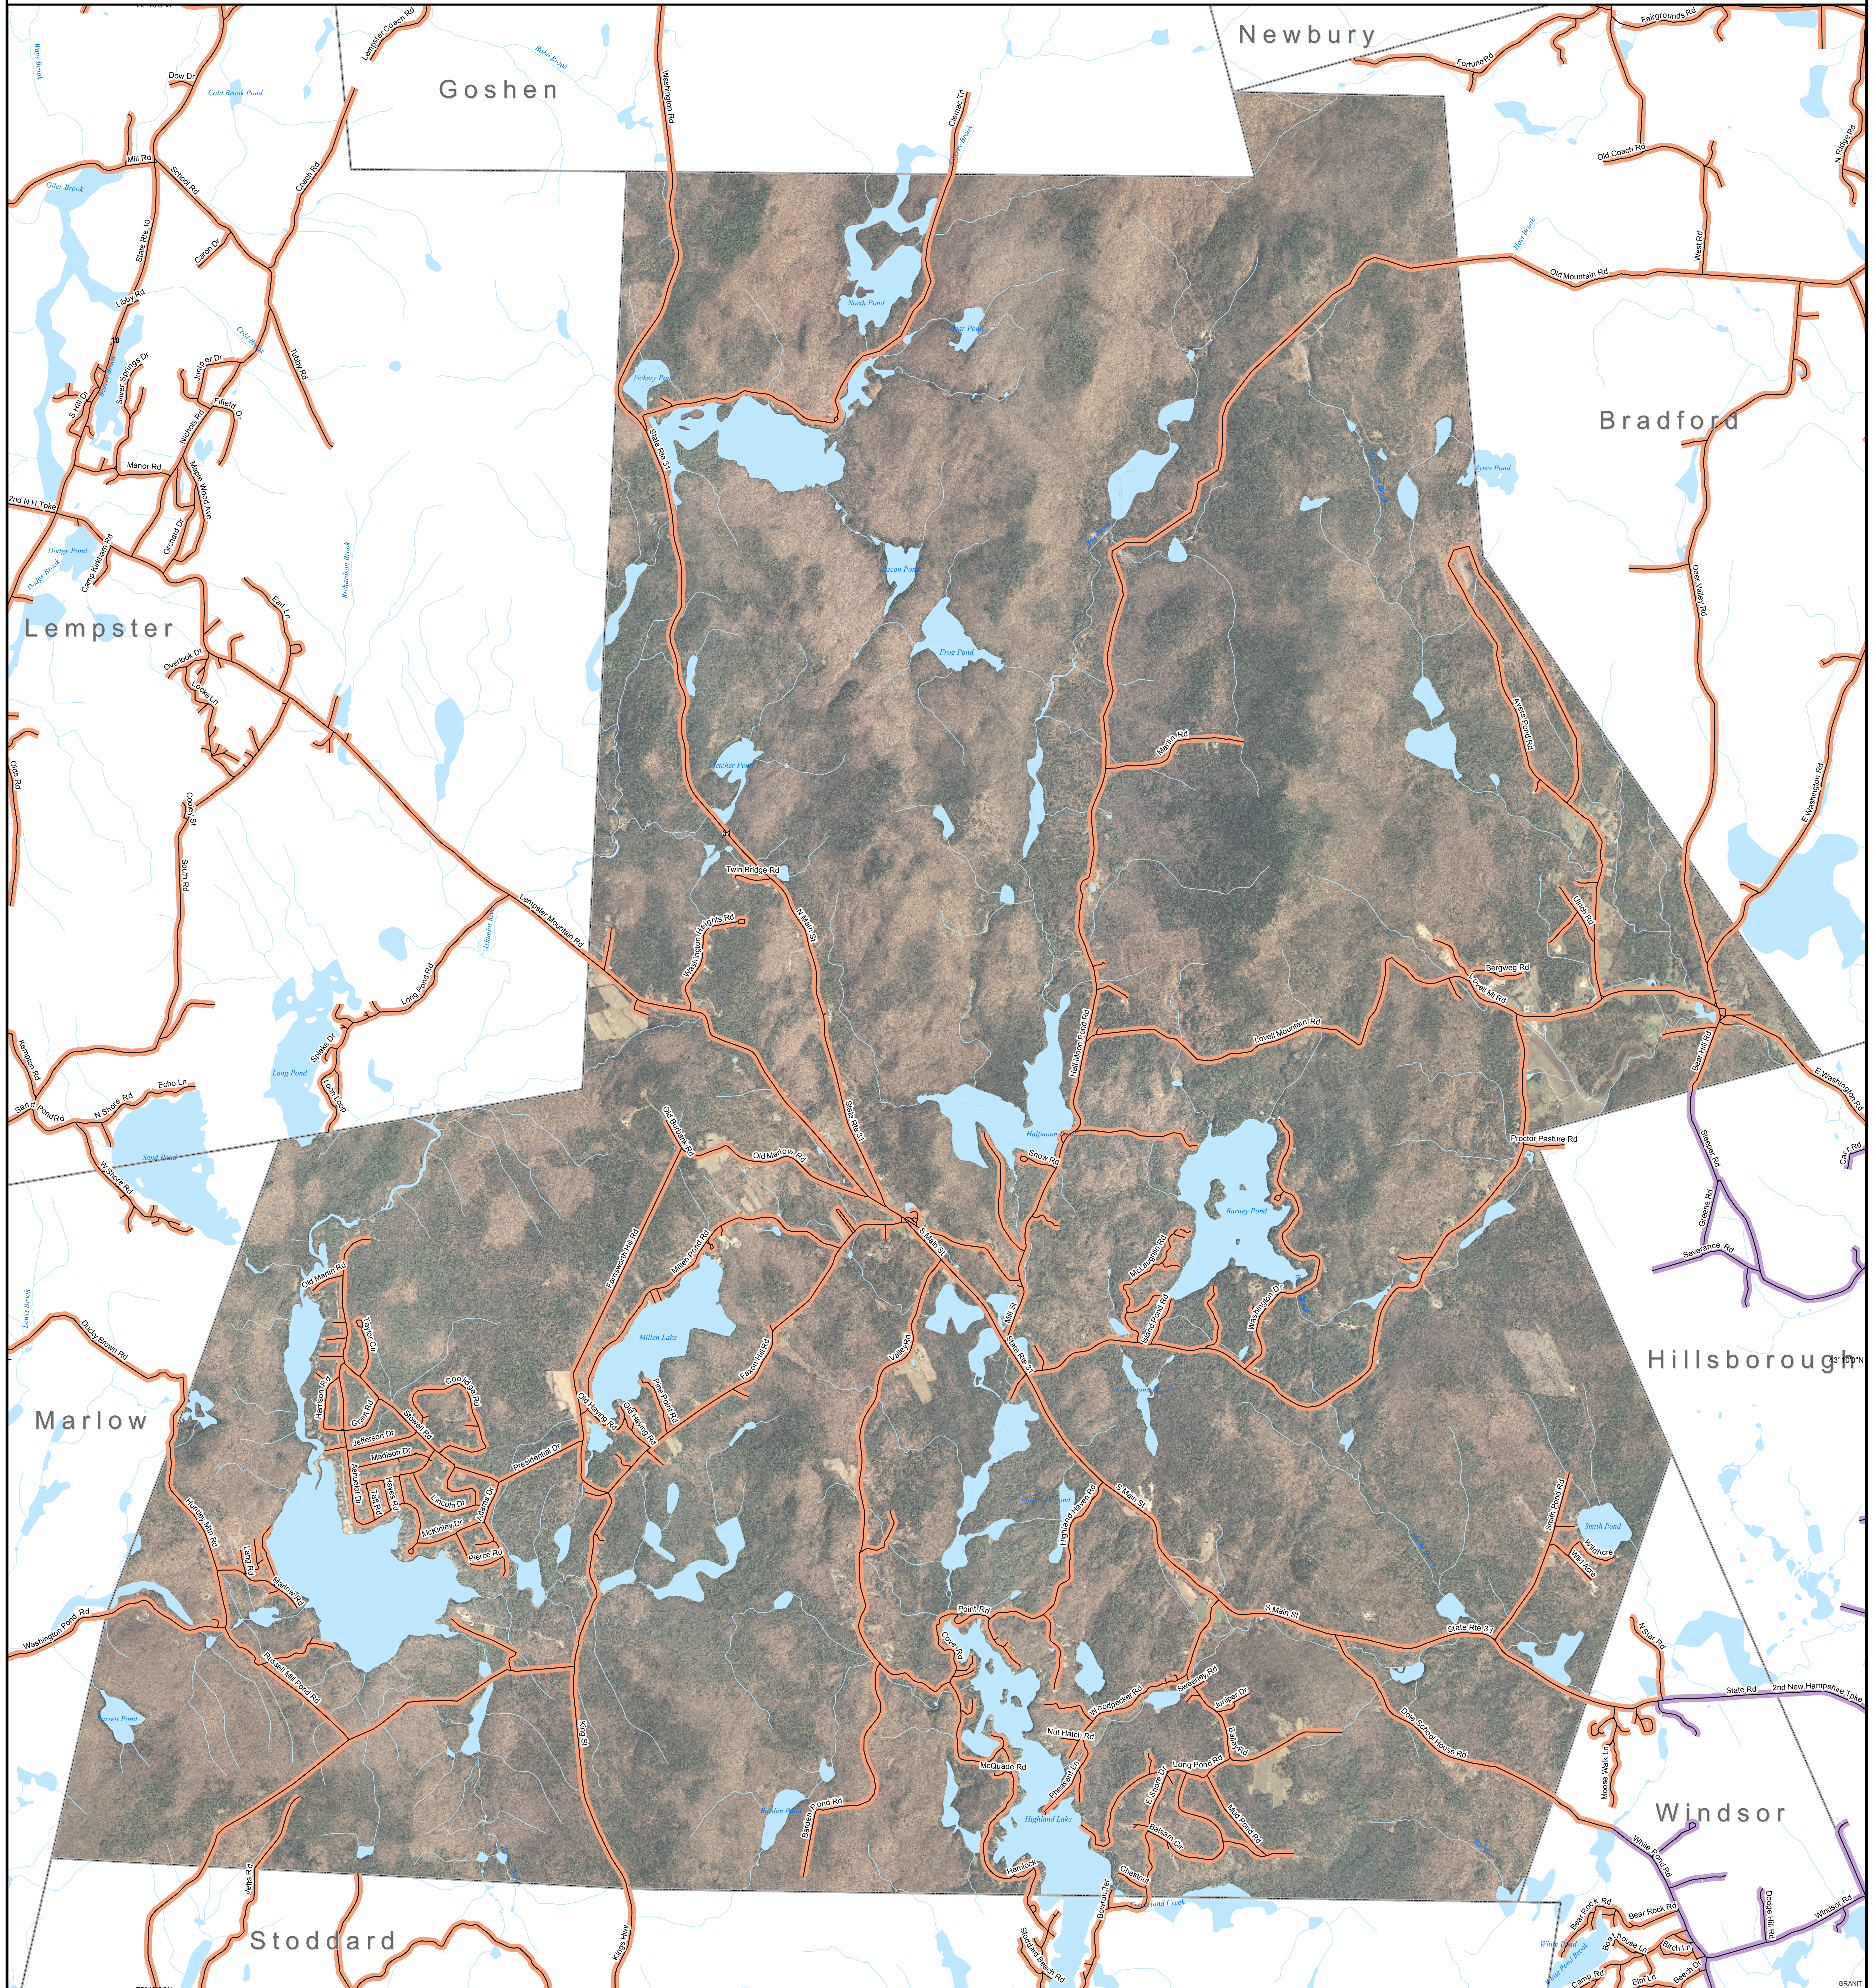

DSL & Cable Broadband Service Availability Town of Washington

MAP REVIEW:

Name:		Email:	
Title:		Phone:	
Organization:		Date:	
Number of changes:			
Comments (please attach separate sheet if needed):			

Map Key

- Roads served by DSL and cable
- Roads served by cable only
- Roads served by DSL only

This map displays broadband access information submitted to the NH Broadband Mapping & Planning Program (NHBMP) as of March 31, 2013. The map has been generated for the sole purpose of verifying locations of DSL and cable broadband services in each town in New Hampshire.

FairPoint Communications, Inc.
 Granite State Telephone
 TDS TELECOM

Technology

DSL
 DSL
 DSL

North arrow and scale bar (0 to 1 mile).

Inset map of New Hampshire showing the location of Washington.

Logos for NH GRANIT and UNIVERSITY of NEW HAMPSHIRE.