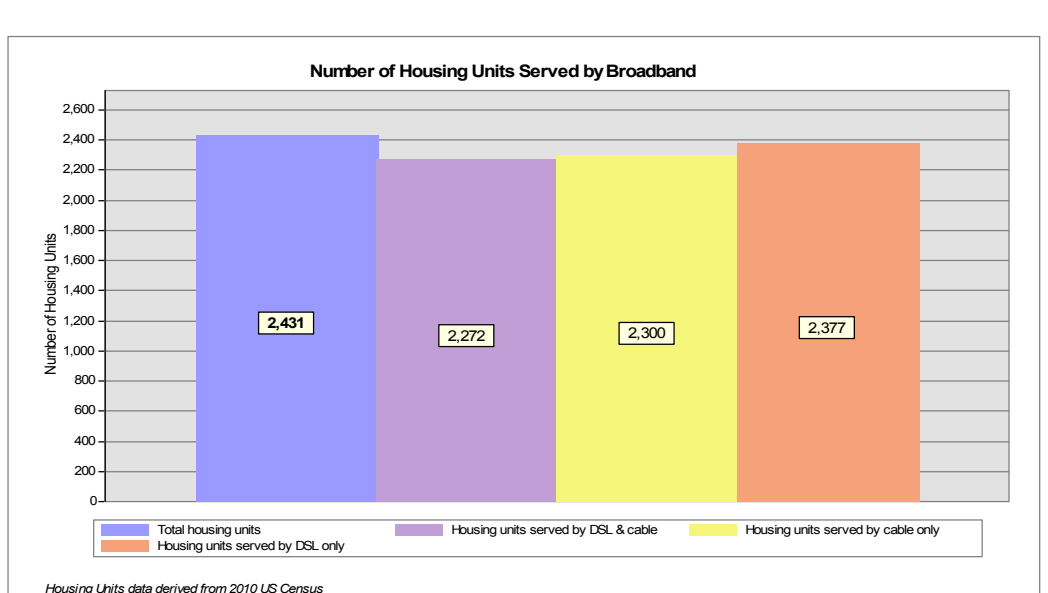

Provider Name	Technology
Comcast	Cable
FairPoint Communications, Inc.	DSL
G4 Communications	DSL
Granite State Telephone	DSL

Scale: 0 0.125 0.25 0.5 0.75 1 Miles

North Arrow

Locus Map

NH GRANIT
www.granit.unh.edu

UNIVERSITY of NEW HAMPSHIRE
www.unh.edu