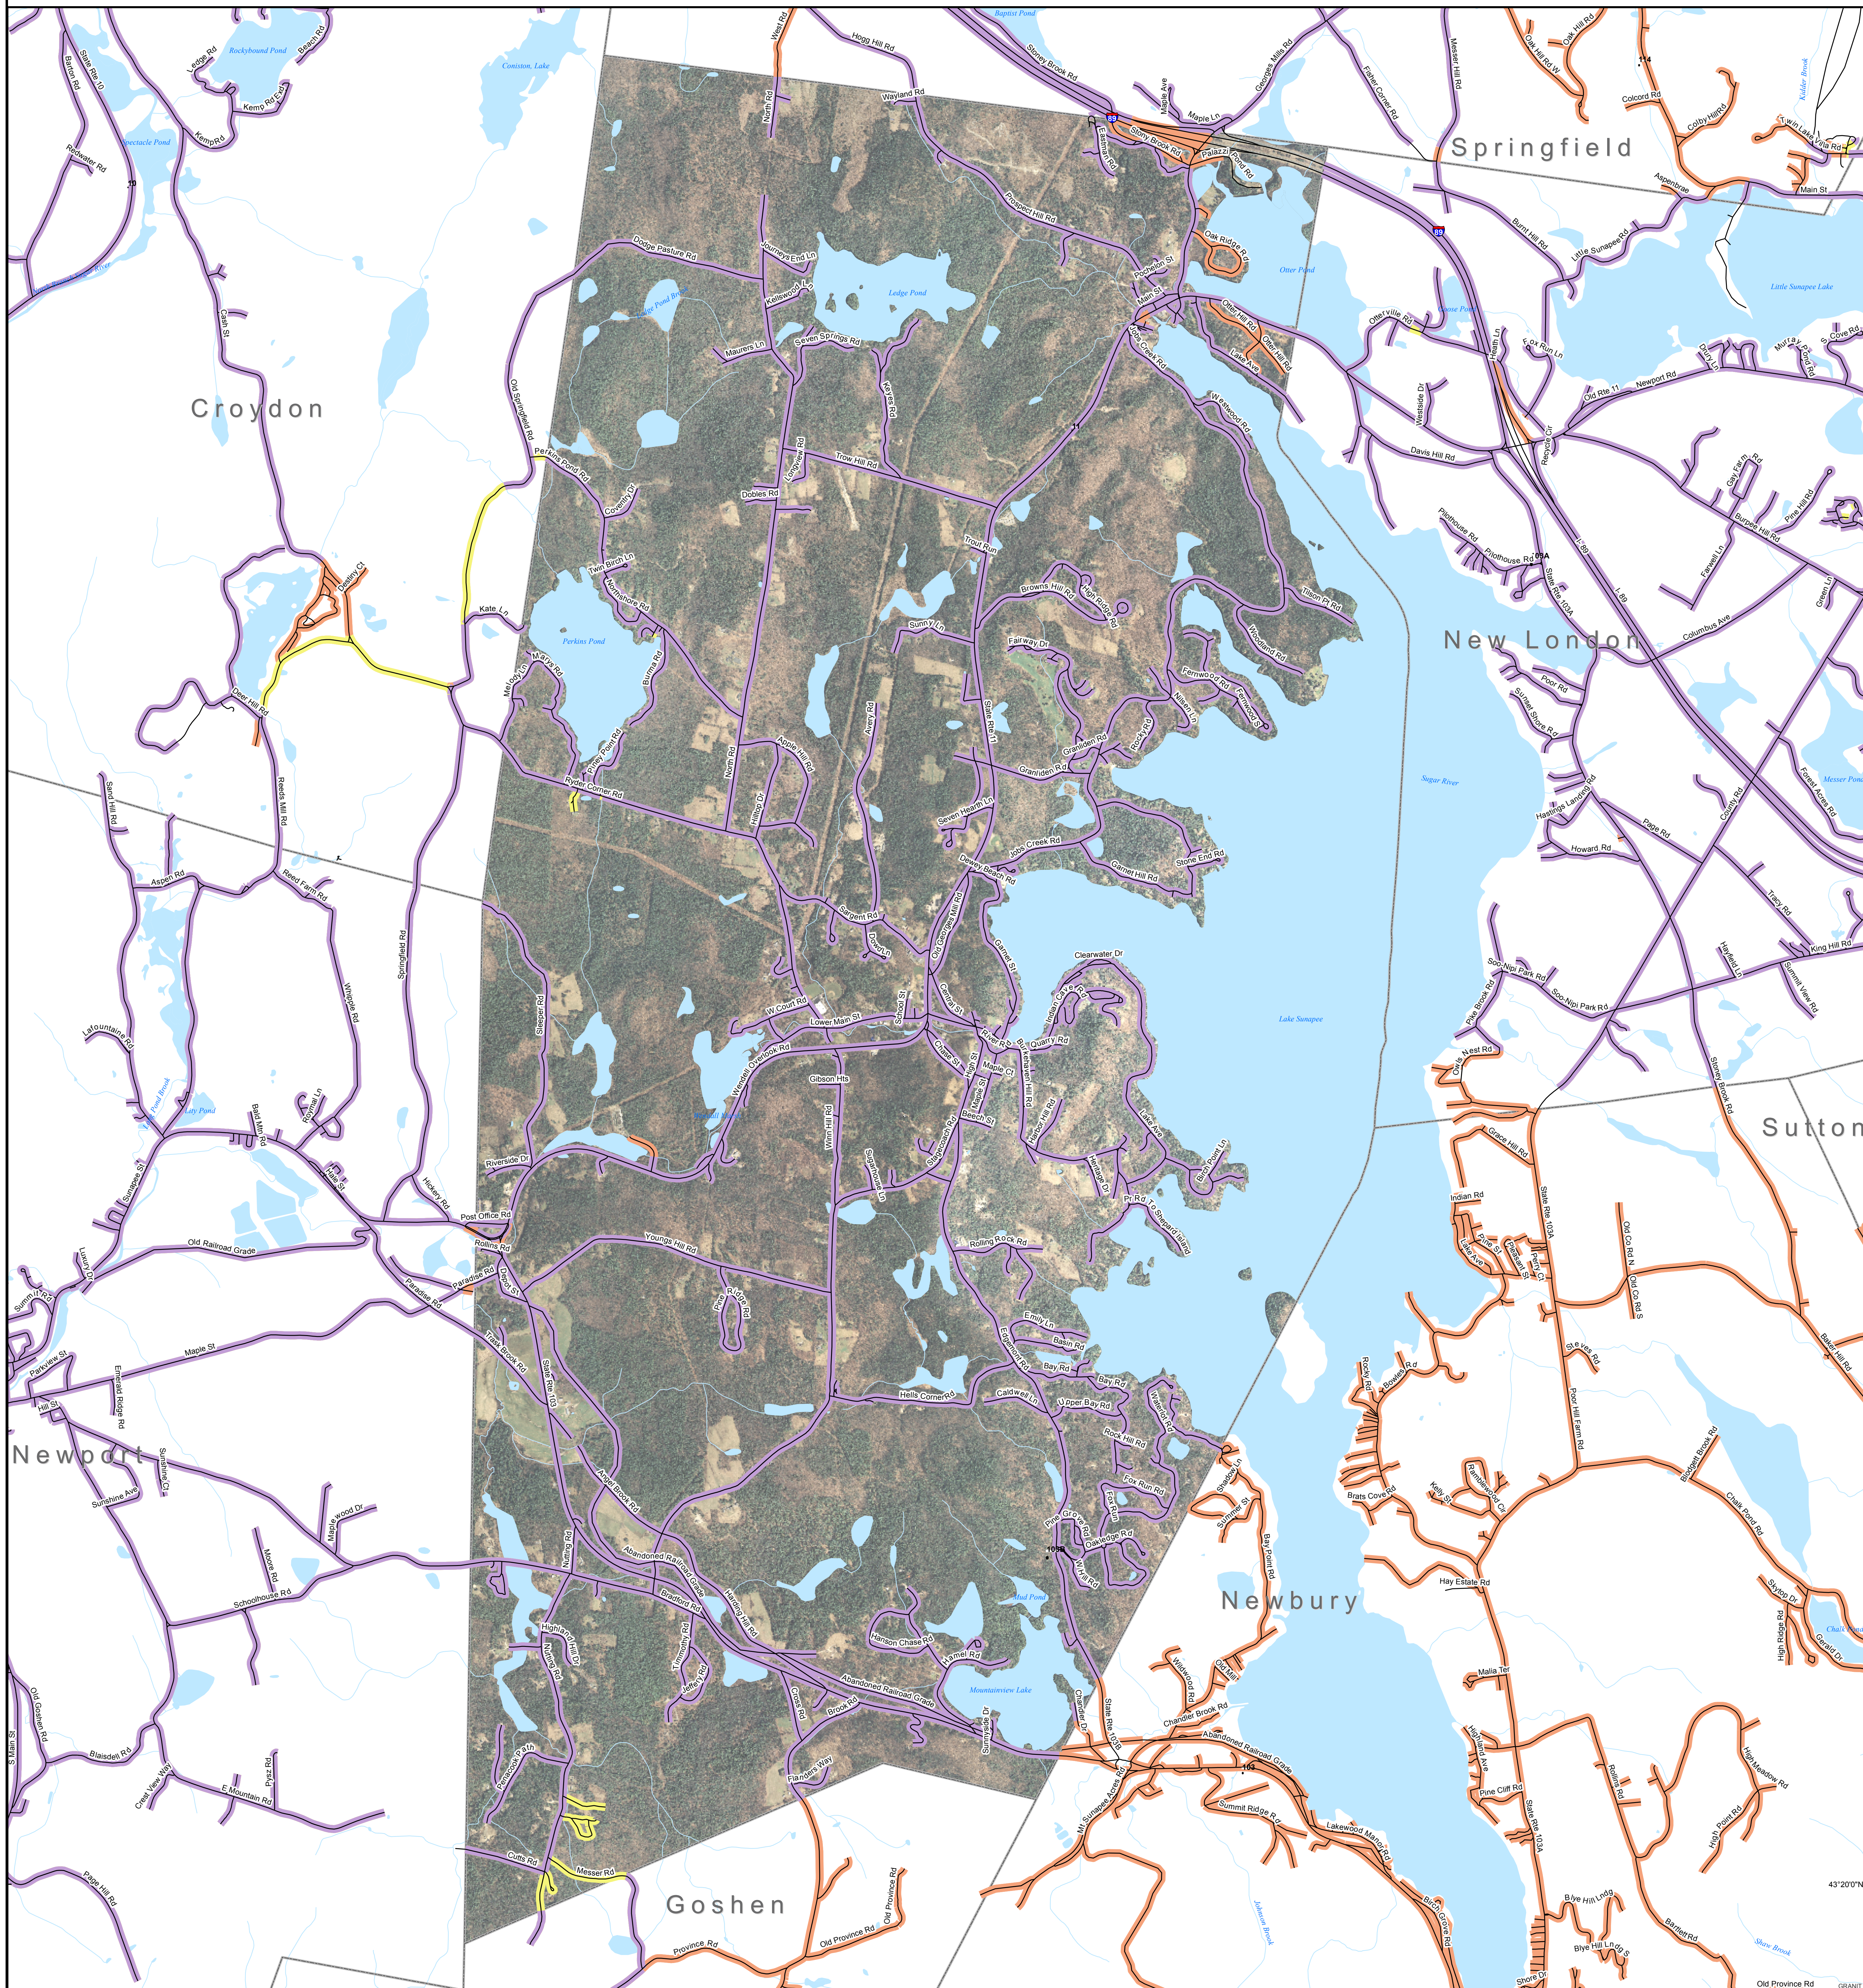

# DSL & Cable Broadband Service Availability Town of Sunapee

**MAP REVIEW:**

Name:		Email:	
Title:		Phone:	
Organization:		Date:	
Number of changes:			
Comments (please attach separate sheet if needed):			

**Map Key**

- Roads served by DSL and cable
- Roads served by cable only
- Roads served by DSL only

This map displays broadband access information submitted to the NH Broadband Mapping & Planning Program (NHBMP) as of March 31, 2013. The map has been generated for the sole purpose of verifying locations of DSL and cable broadband services in each town in New Hampshire.