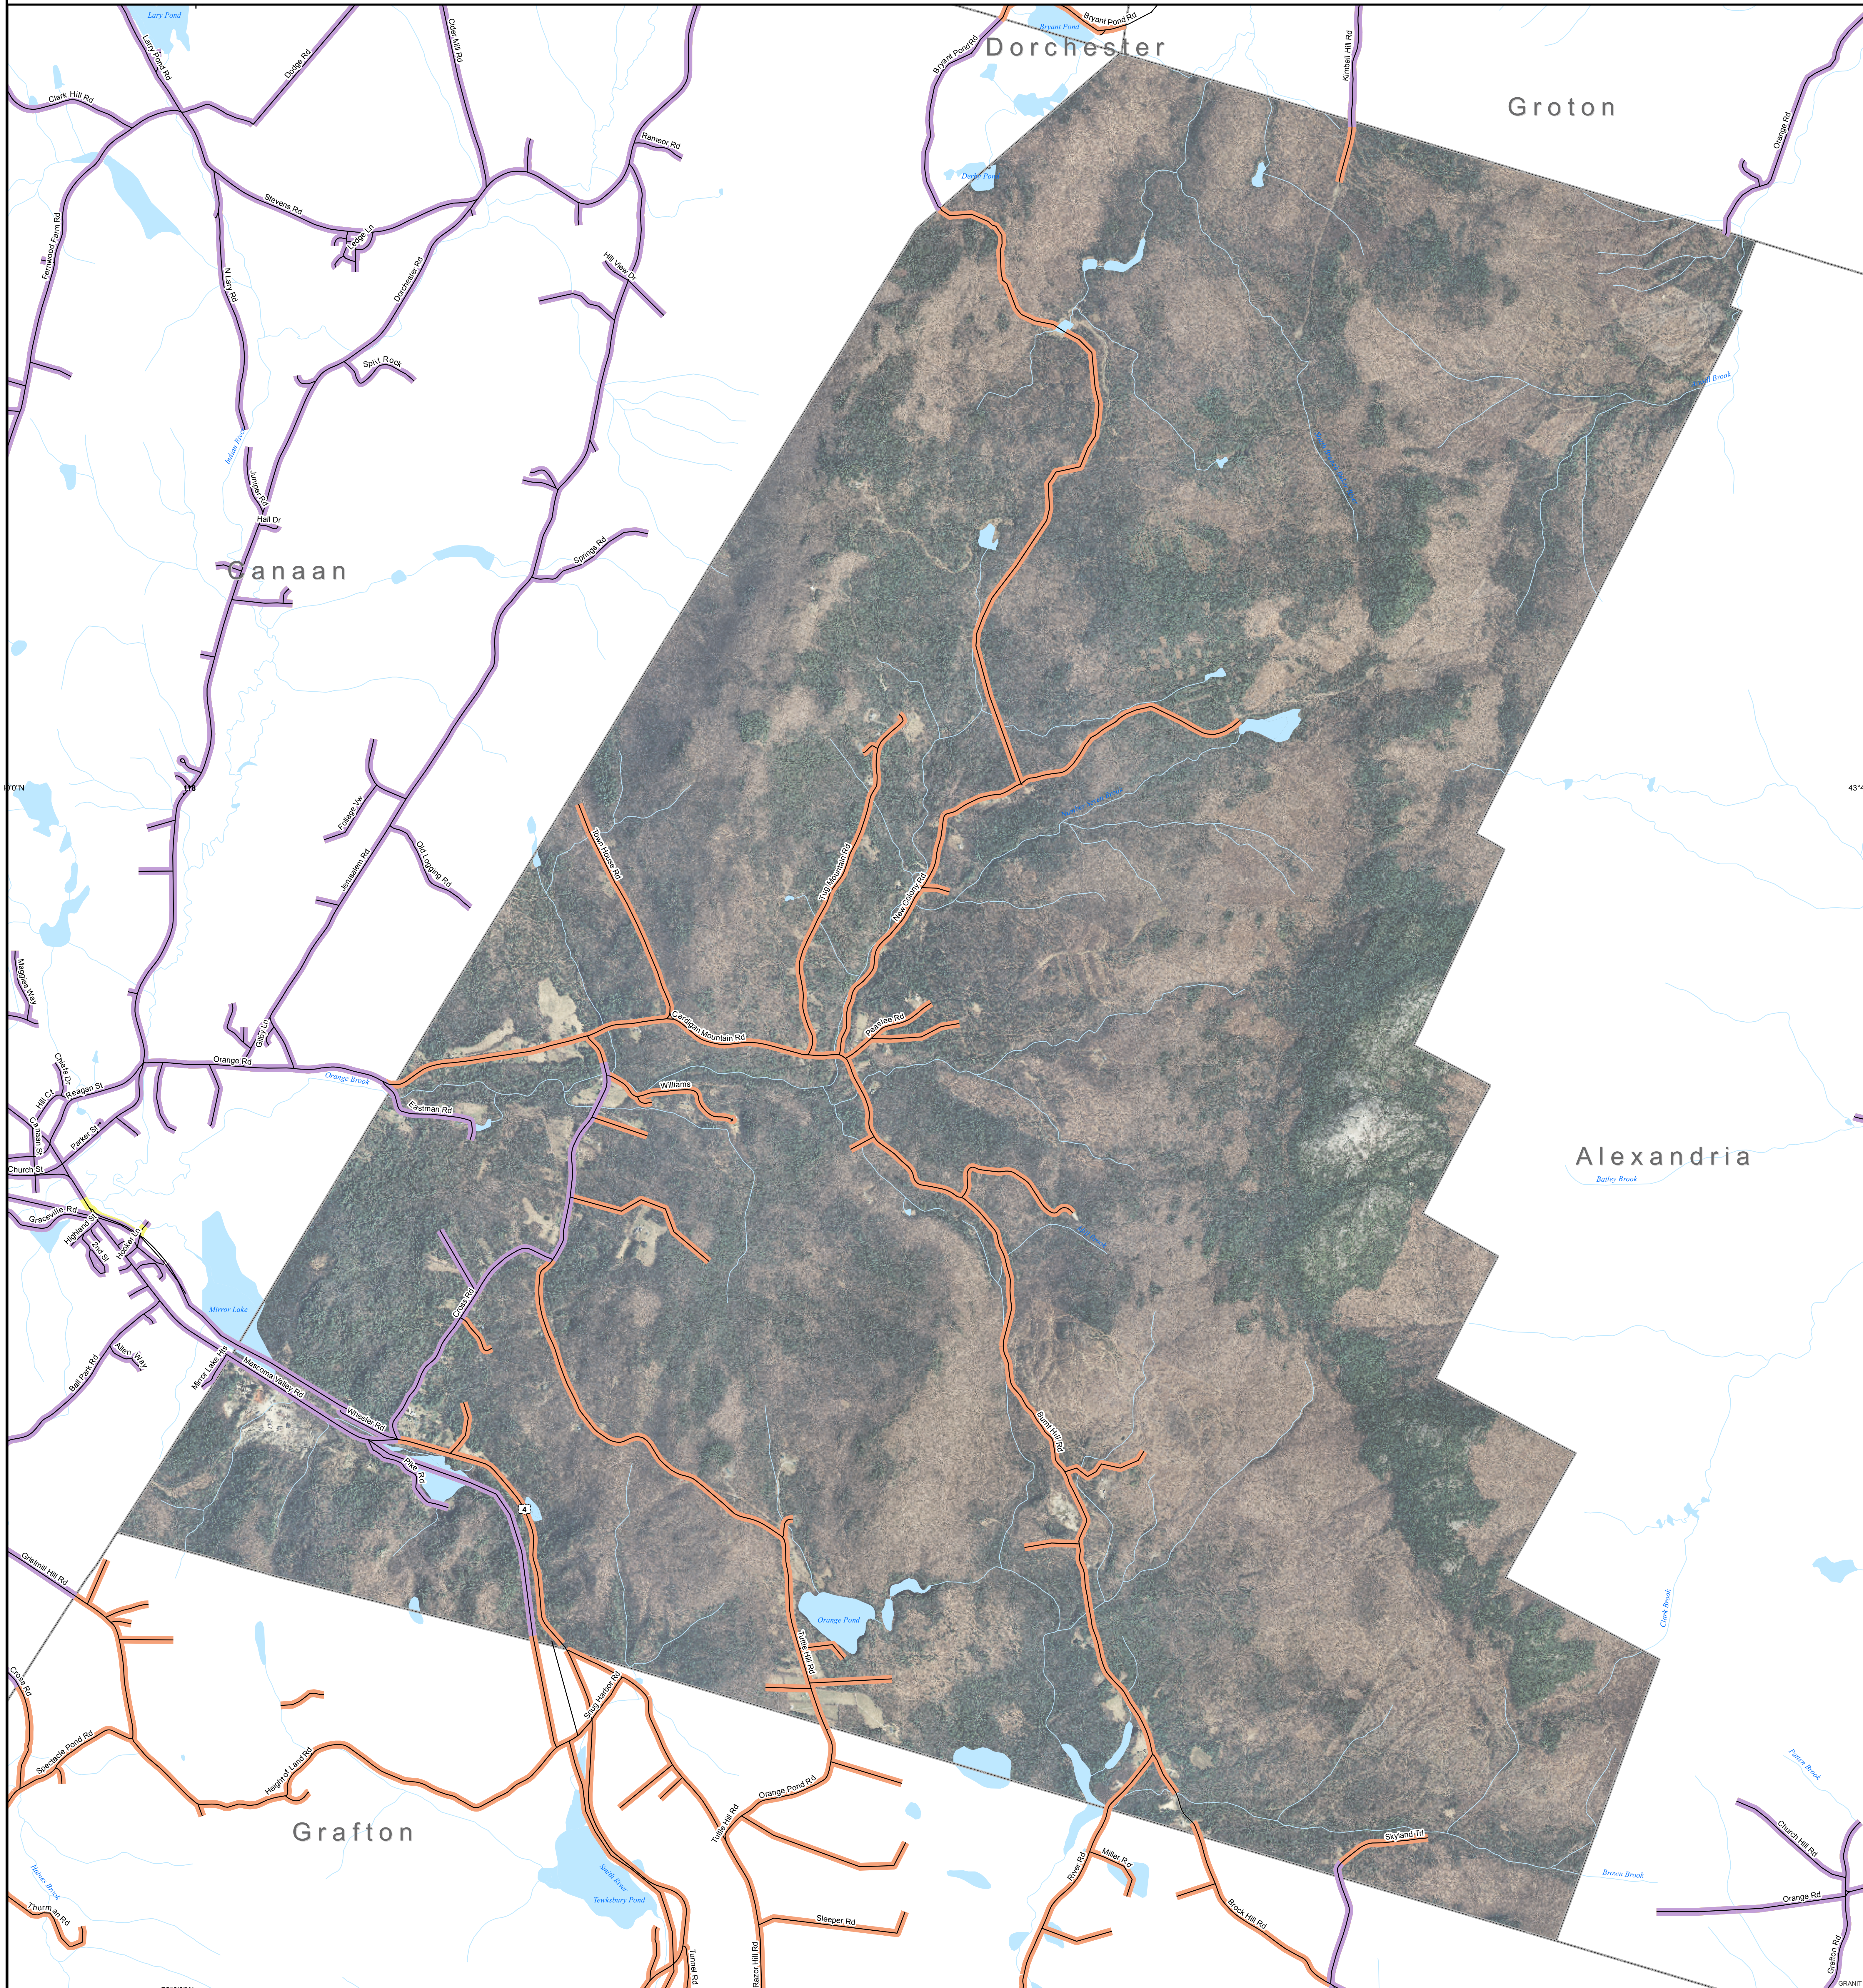

DSL & Cable Broadband Service Availability Town of Orange

MAP REVIEW:		Name:	Email:
Title:		Phone:	Date:
Organization:		Number of changes:	
Comments (please attach separate sheet if needed):			

Map Key

- Roads served by DSL and cable
- Roads served by cable only
- Roads served by DSL only

This map displays broadband access information submitted to the NH Broadband Mapping & Planning Program (NHBMP) as of March 31, 2013. The map has been generated for the sole purpose of verifying locations of DSL and cable broadband services in each town in New Hampshire.

Broadband is defined as access that is at least **768 kbps downstream** and **200 kbps upstream**.

For more information on this project, please visit the NHBMP web site at: iwantbroadbandnh.org

Provider Name

- Comcast
- FairPoint Communications, Inc.
- MetroCast
- TIME WARNER CABLE

Technology

- Cable
- DSL
- Cable
- Cable

Scale: 0 0.1 0.2 0.4 0.6 0.8 Miles

N

NH GRANIT www.granit.unh.edu

UNIVERSITY of NEW HAMPSHIRE www.unh.edu