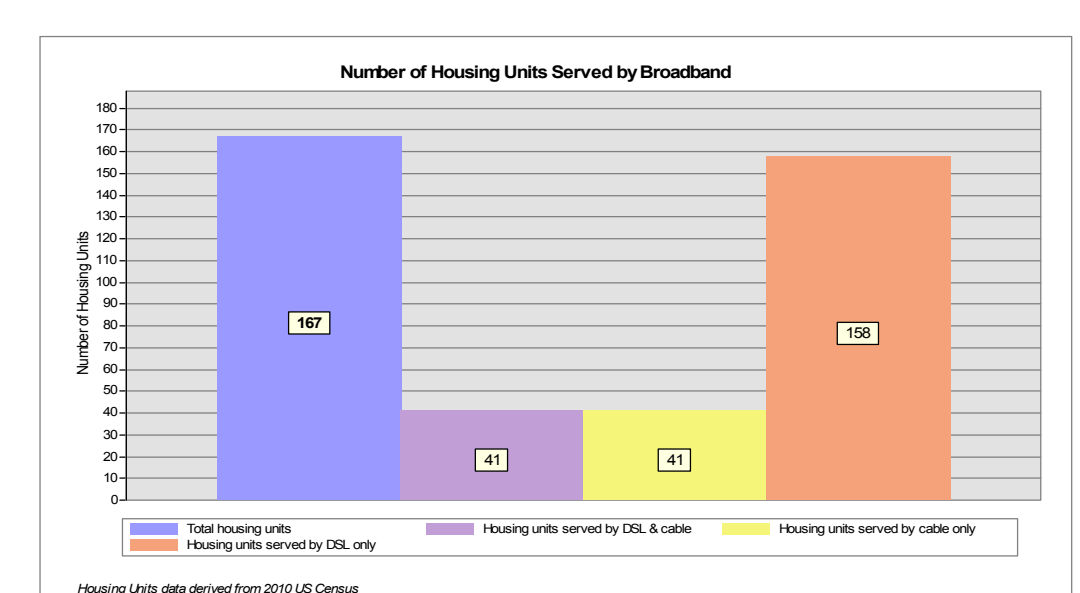

Broadband is defined as access that is at least **768 kbps downstream** and **200 kbps upstream**.

For more information on this project, please visit the NHBMP web site at: iwantbroadbandnh.org

Provider Name