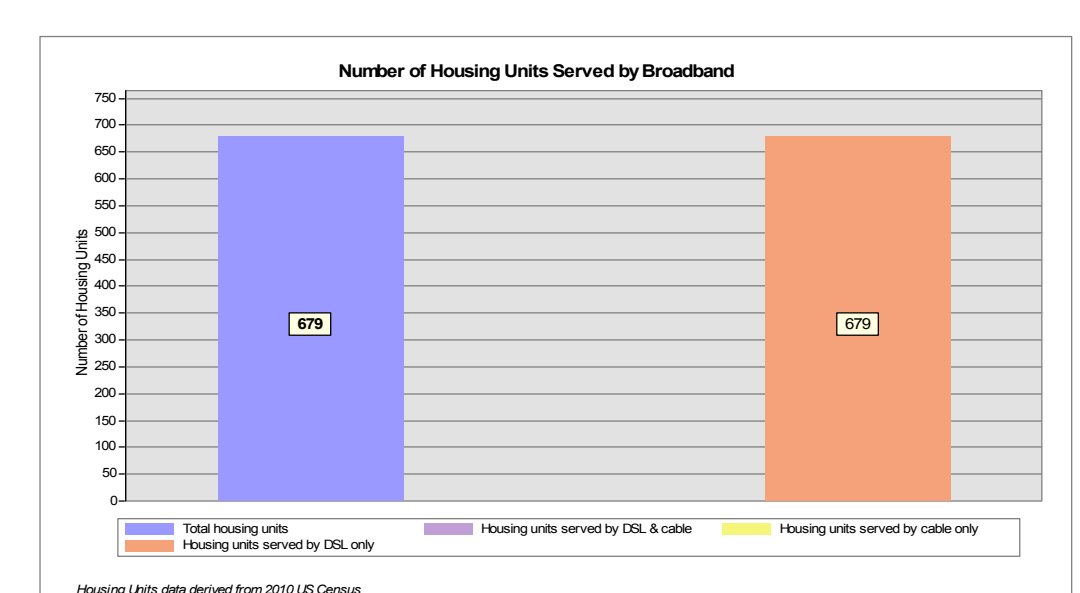

Broadband is defined as access that is at least **768 kbps downstream** and **200 kbps upstream**.

For more information on this project, please visit the NHBMPP web site at: iwantbroadbandnh.org

Provider Name	Technology
Comcast	Cable
FairPoint Communications, Inc.	DSL
Granite State Telephone	DSL