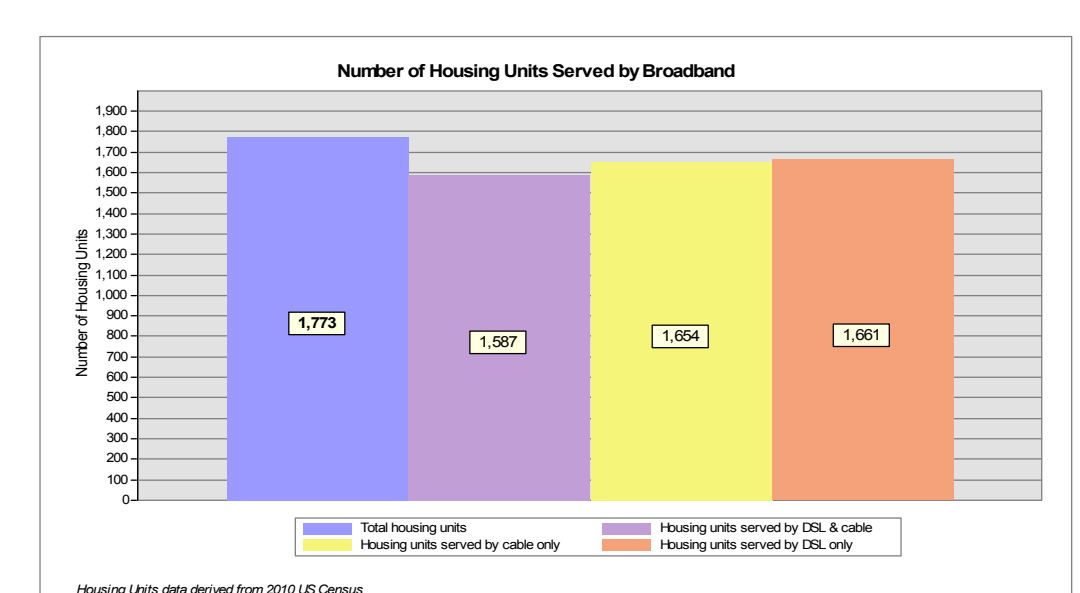

Broadband is defined as access that is at least **768 kbps downstream** and **200 kbps upstream**.

For more information on this project, please visit the NHBMP web site at: www.iwantbroadbandnh.org

Provider Name	Technology
Comcast	Cable
FairPoint Communications, Inc.	DSL
TDS TELECOM	DSL