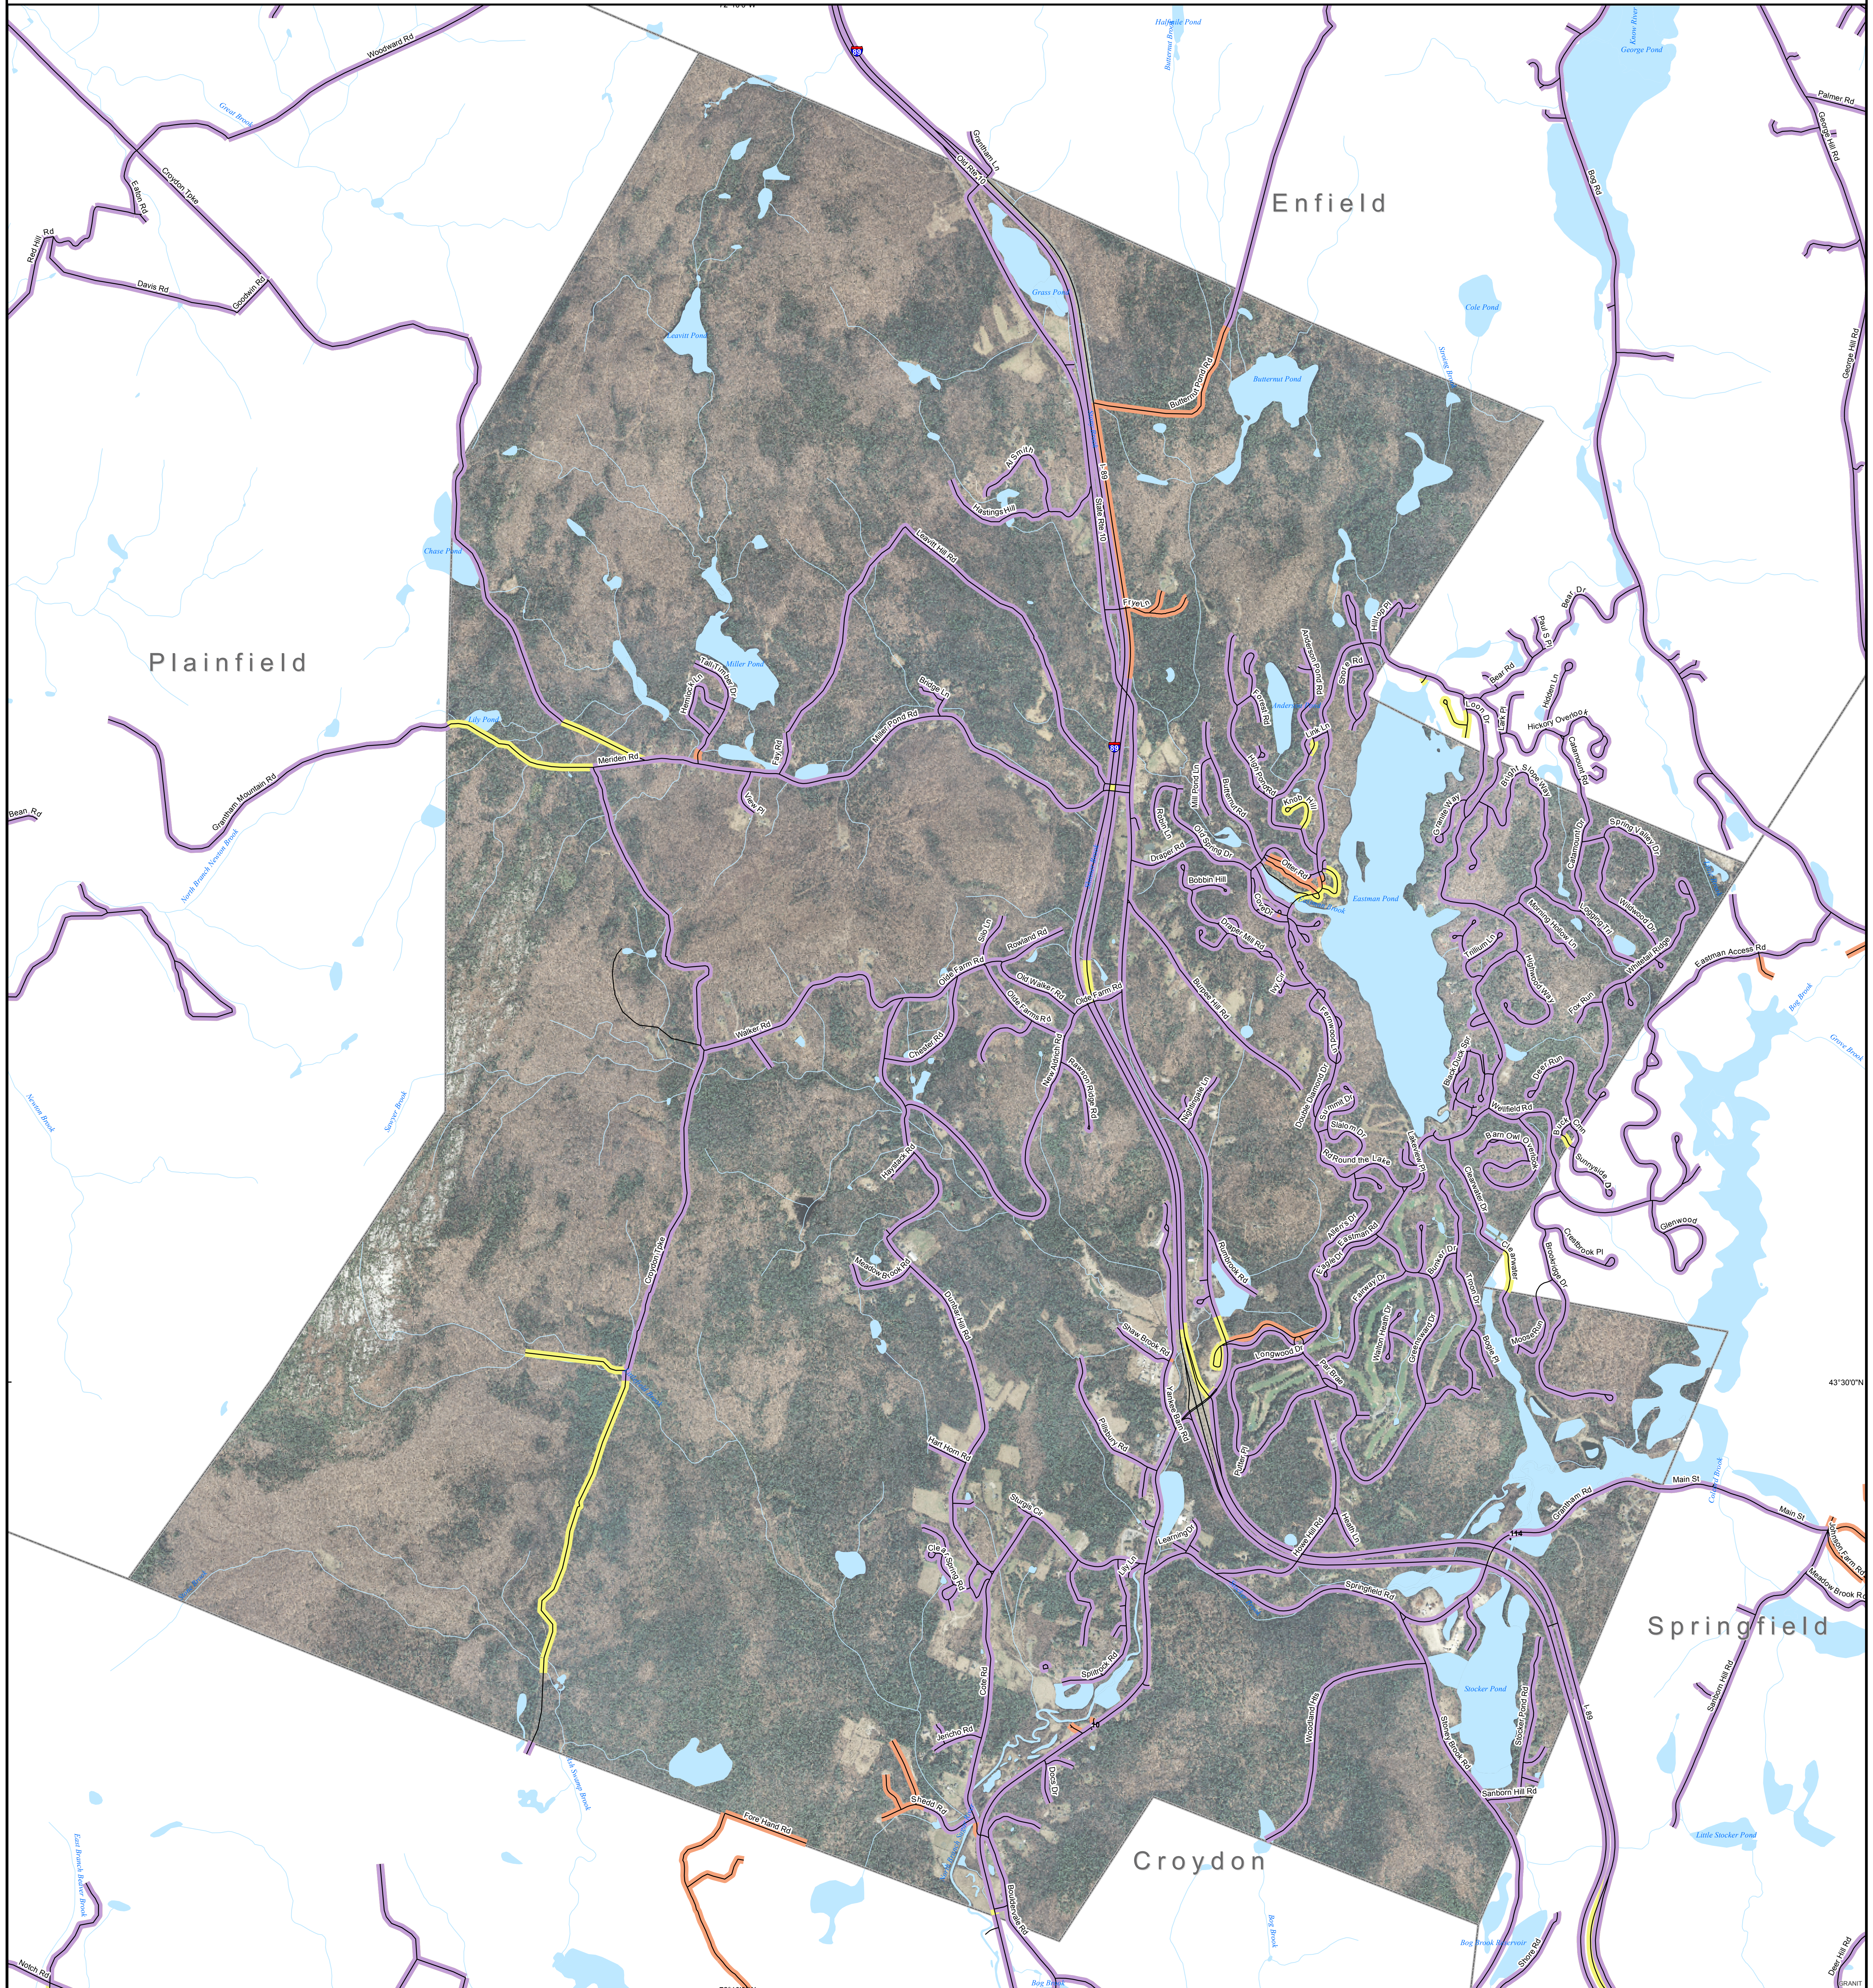

DSL & Cable Broadband Service Availability Town of Grantham

MAP REVIEW:

Name:		Email:	
Title:		Phone:	
Organization:		Date:	
Number of changes:			
Comments (please attach separate sheet if needed):			

Map Key

- Roads served by DSL and cable
- Roads served by cable only
- Roads served by DSL only

This map displays broadband access information submitted to the NH Broadband Mapping & Planning Program (NHBMP) as of March 31, 2013. The map has been generated for the sole purpose of verifying locations of DSL and cable broadband services in each town in New Hampshire.

Scale: 0 0.1 0.2 0.4 0.6 0.8 Miles

N

NH GRANIT www.granit.unh.edu

UNIVERSITY of NEW HAMPSHIRE www.unh.edu

Locus Map