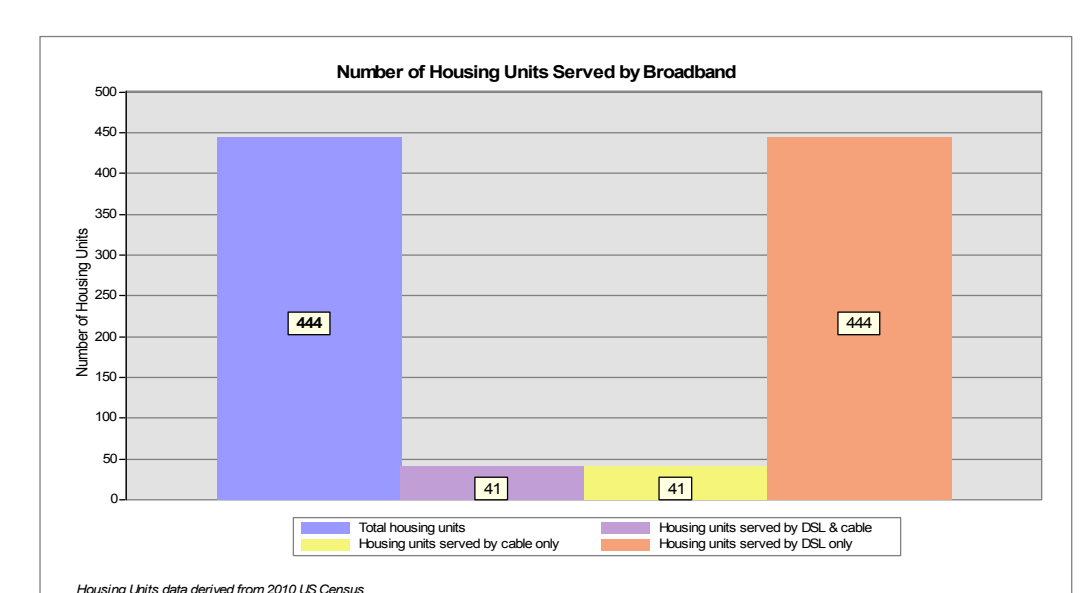

Broadband is defined as access that is at least **768 kbps downstream** and **200 kbps upstream**.

For more information on this project, please visit the NHBMP web site at: [iwantbroadbandnh.org](http://iwantbroadbandnh.org)