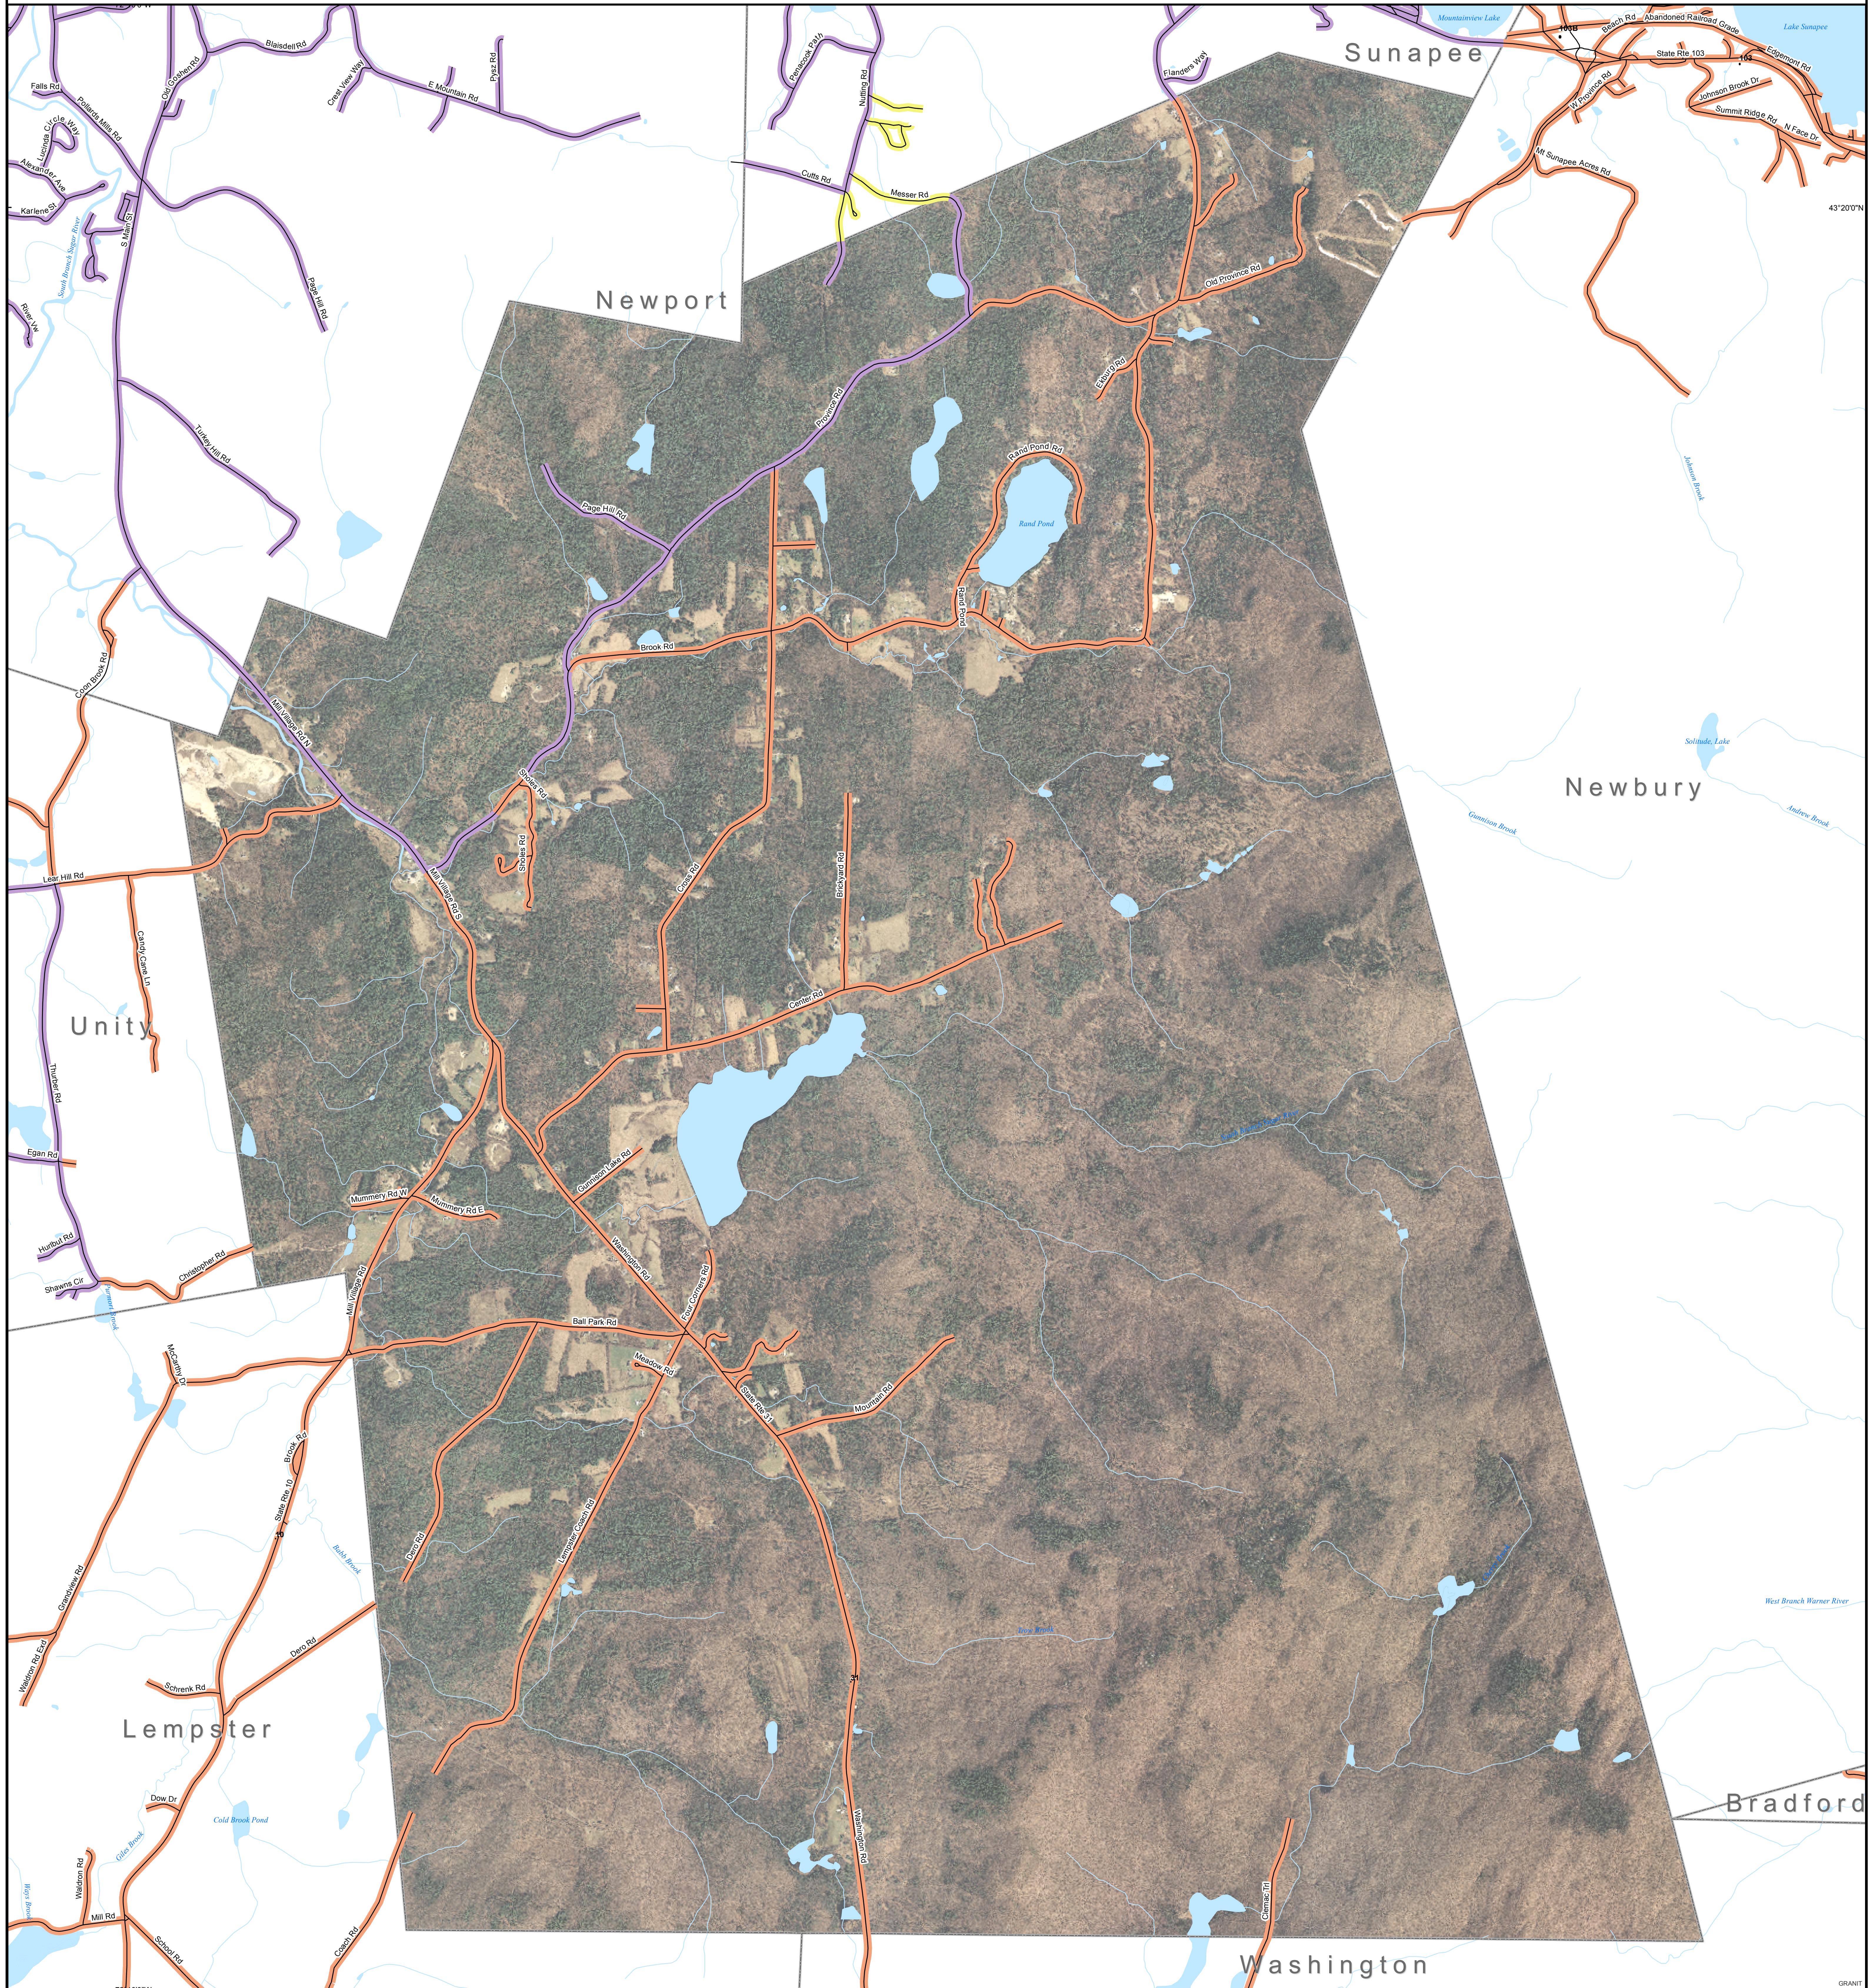

# DSL & Cable Broadband Service Availability Town of Goshen

MAP REVIEW:

Name:		Email:	
Title:		Phone:	
Organization:		Date:	
Number of changes:			
Comments (please attach separate sheet if needed):			

**Map Key**

- Roads served by DSL and cable
- Roads served by cable only
- Roads served by DSL only

This map displays broadband access information submitted to the NH Broadband Mapping & Planning Program (NHBMP) as of March 31, 2013. The map has been generated for the sole purpose of verifying locations of DSL and cable broadband services in each town in New Hampshire.

Broadband is defined as access that is at least **768 kbps downstream** and **200 kbps upstream**.

For more information on this project, please visit the NHBMP web site at: [iwantbroadbandnh.org](http://iwantbroadbandnh.org)