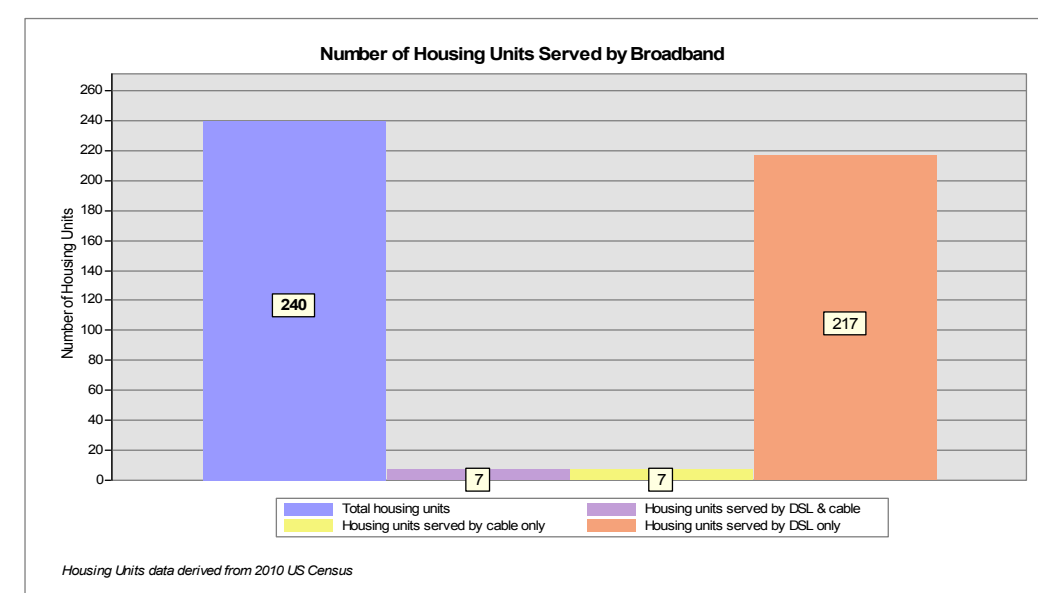

Provider Name	Technology
Comcast	Cable
FairPoint Communications, Inc.	DSL
TIME WARNER CABLE	Cable