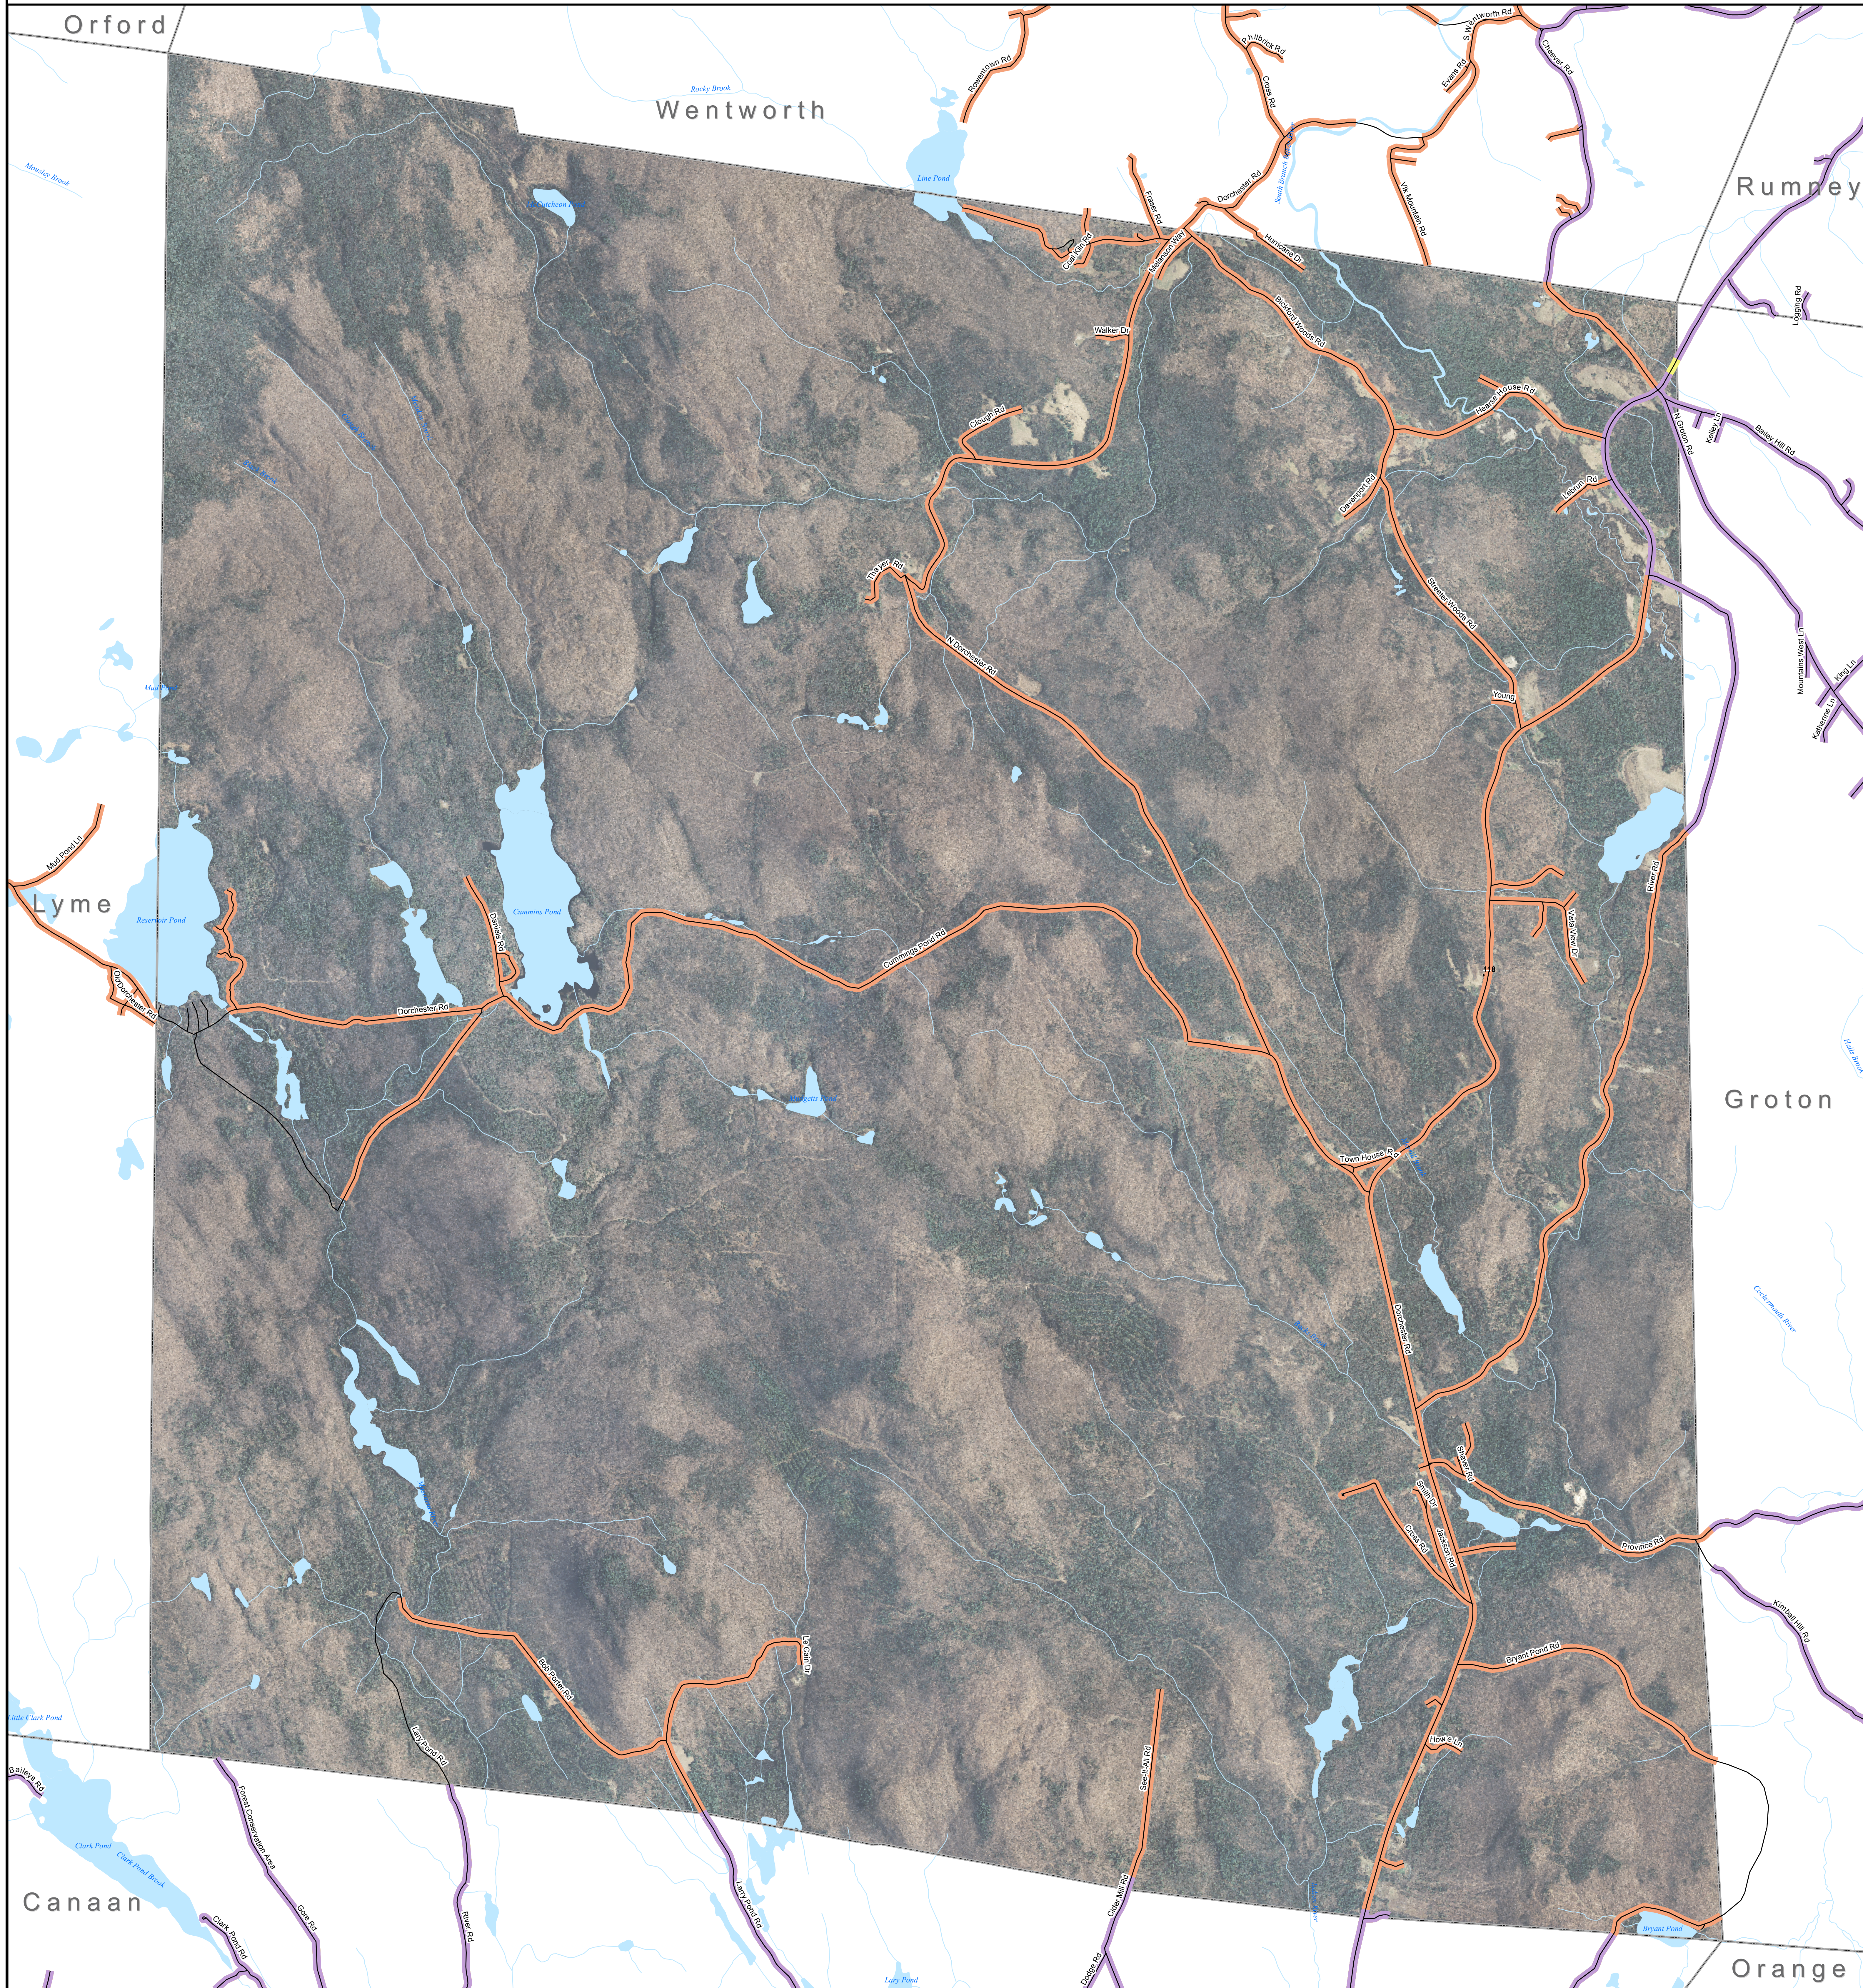

DSL & Cable Broadband Service Availability Town of Dorchester

MAP REVIEW:		Name:	Email:
Title:		Phone:	Date:
Organization:		Number of changes:	
Comments (please attach separate sheet if needed):			

- Map Key**
- Roads served by DSL and cable
 - Roads served by cable only
 - Roads served by DSL only

This map displays broadband access information submitted to the NH Broadband Mapping & Planning Program (NHBMP) as of March 31, 2013. The map has been generated for the sole purpose of verifying locations of DSL and cable broadband services in each town in New Hampshire.