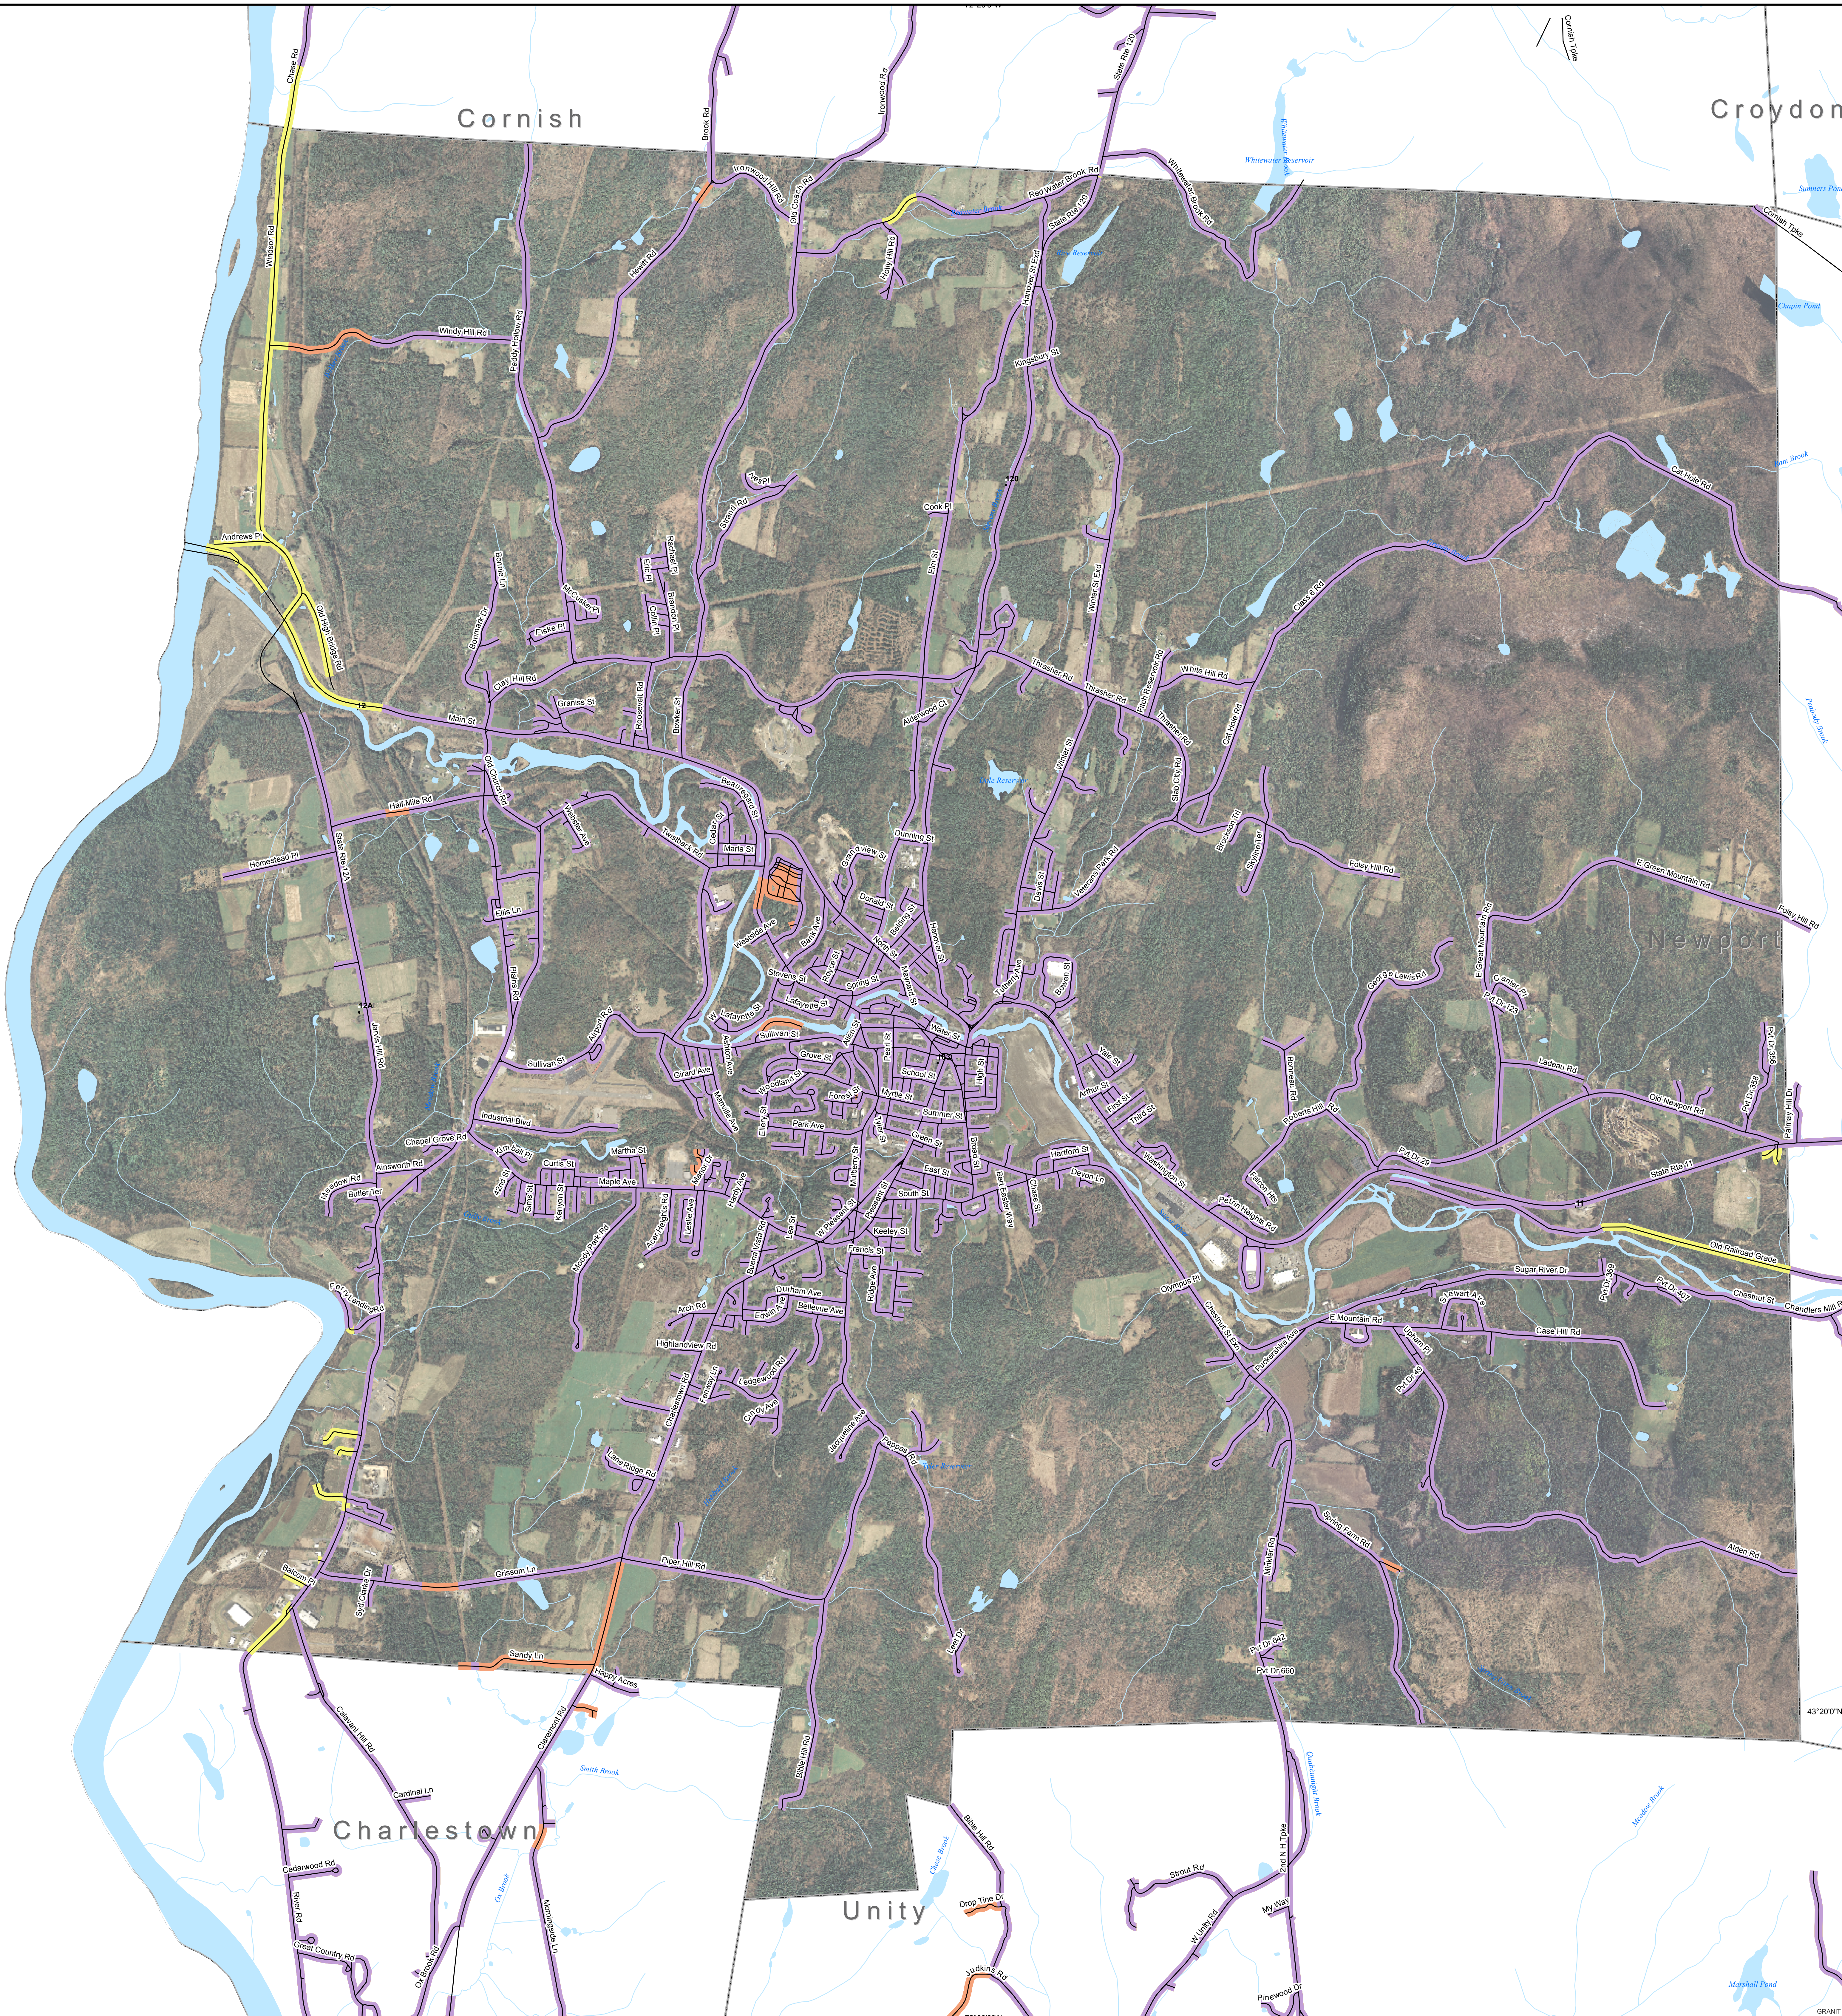

# DSL & Cable Broadband Service Availability City of Claremont

MAP REVIEW:		Name:	Phone:
Title:		Organization:	Date:
Number of changes:		Comments (please attach separate sheet if needed):	

**Map Key**  
 Purple Roads served by DSL and cable  
 Yellow Roads served by cable only  
 Orange Roads served by DSL only

This map displays broadband access information submitted to the NH Broadband Mapping & Planning Program (NHBMP) as of March 31, 2013. The map has been generated for the sole purpose of verifying locations of DSL and cable broadband services in each town in New Hampshire.

Broadband is defined as access that is at least **768 kbps downstream** and **200 kbps upstream**.  
 For more information on this project, please visit the NHBMP web site at: [iwantbroadbandnh.org](http://iwantbroadbandnh.org)