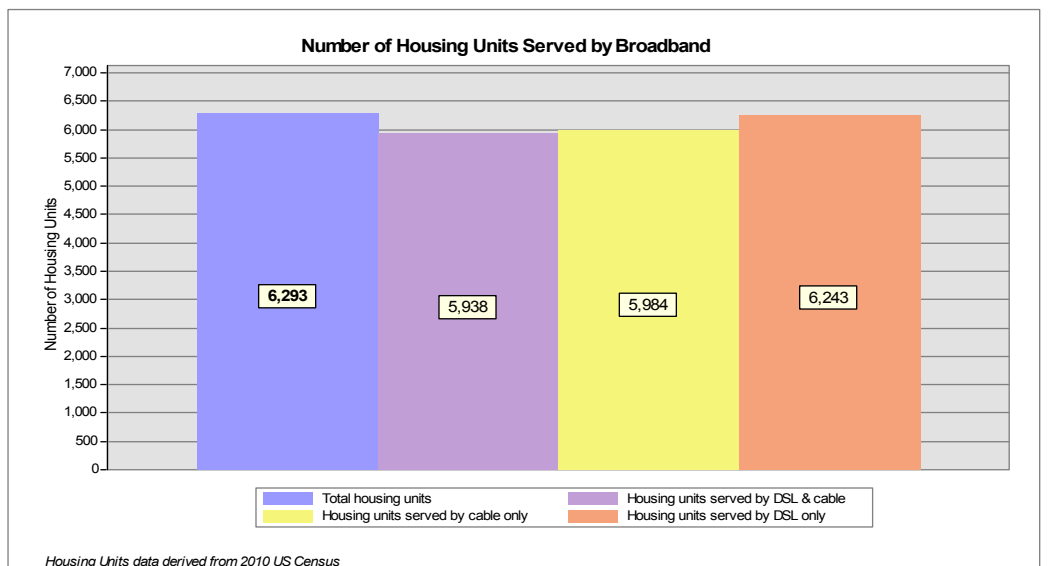

Broadband is defined as access that is at least **768 kbps downstream** and **200 kbps upstream**.  
 For more information on this project, please visit the NHBMP web site at: [iwantbroadbandnh.org](http://iwantbroadbandnh.org)