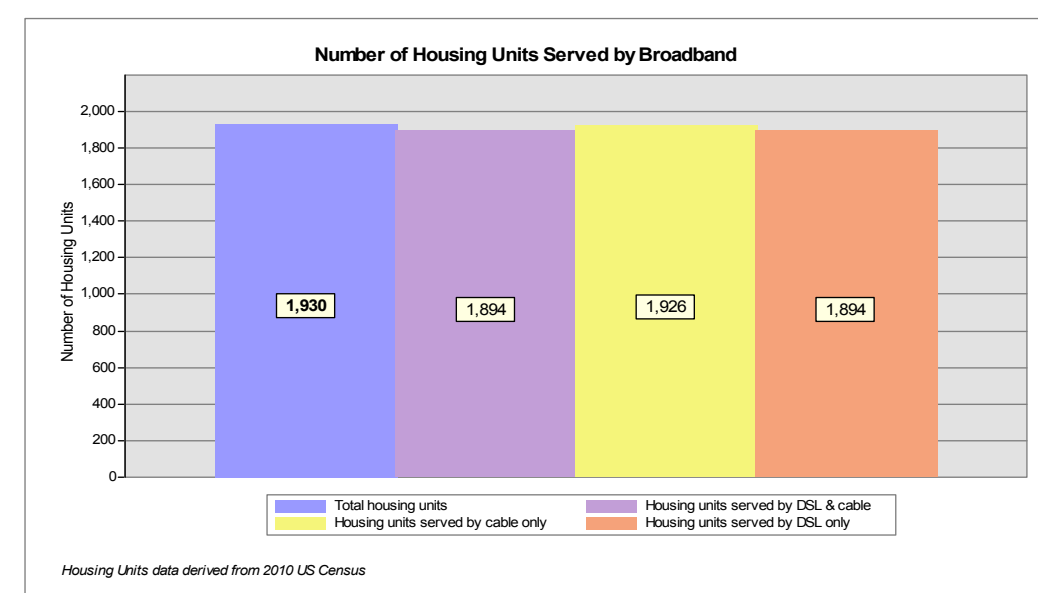

Provider Name	Technology
Comcast	Cable
FairPoint Communications, Inc.	DSL