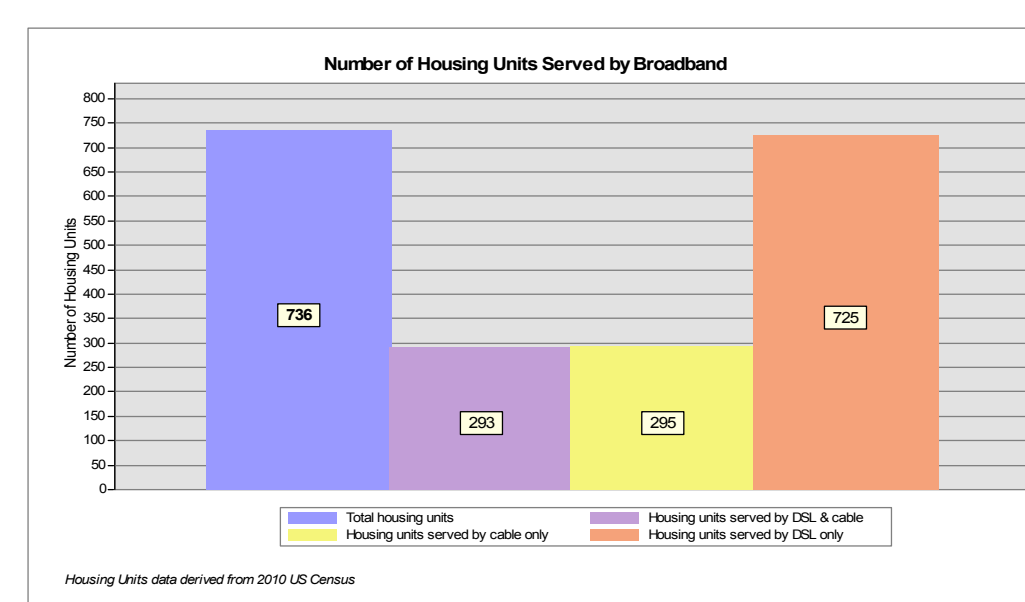

Broadband is defined as access that is at least **768 kbps downstream** and **200 kbps upstream**.  
For more information on this project, please visit the NHBMPP web site at: [iwantbroadbandnh.org](http://iwantbroadbandnh.org)