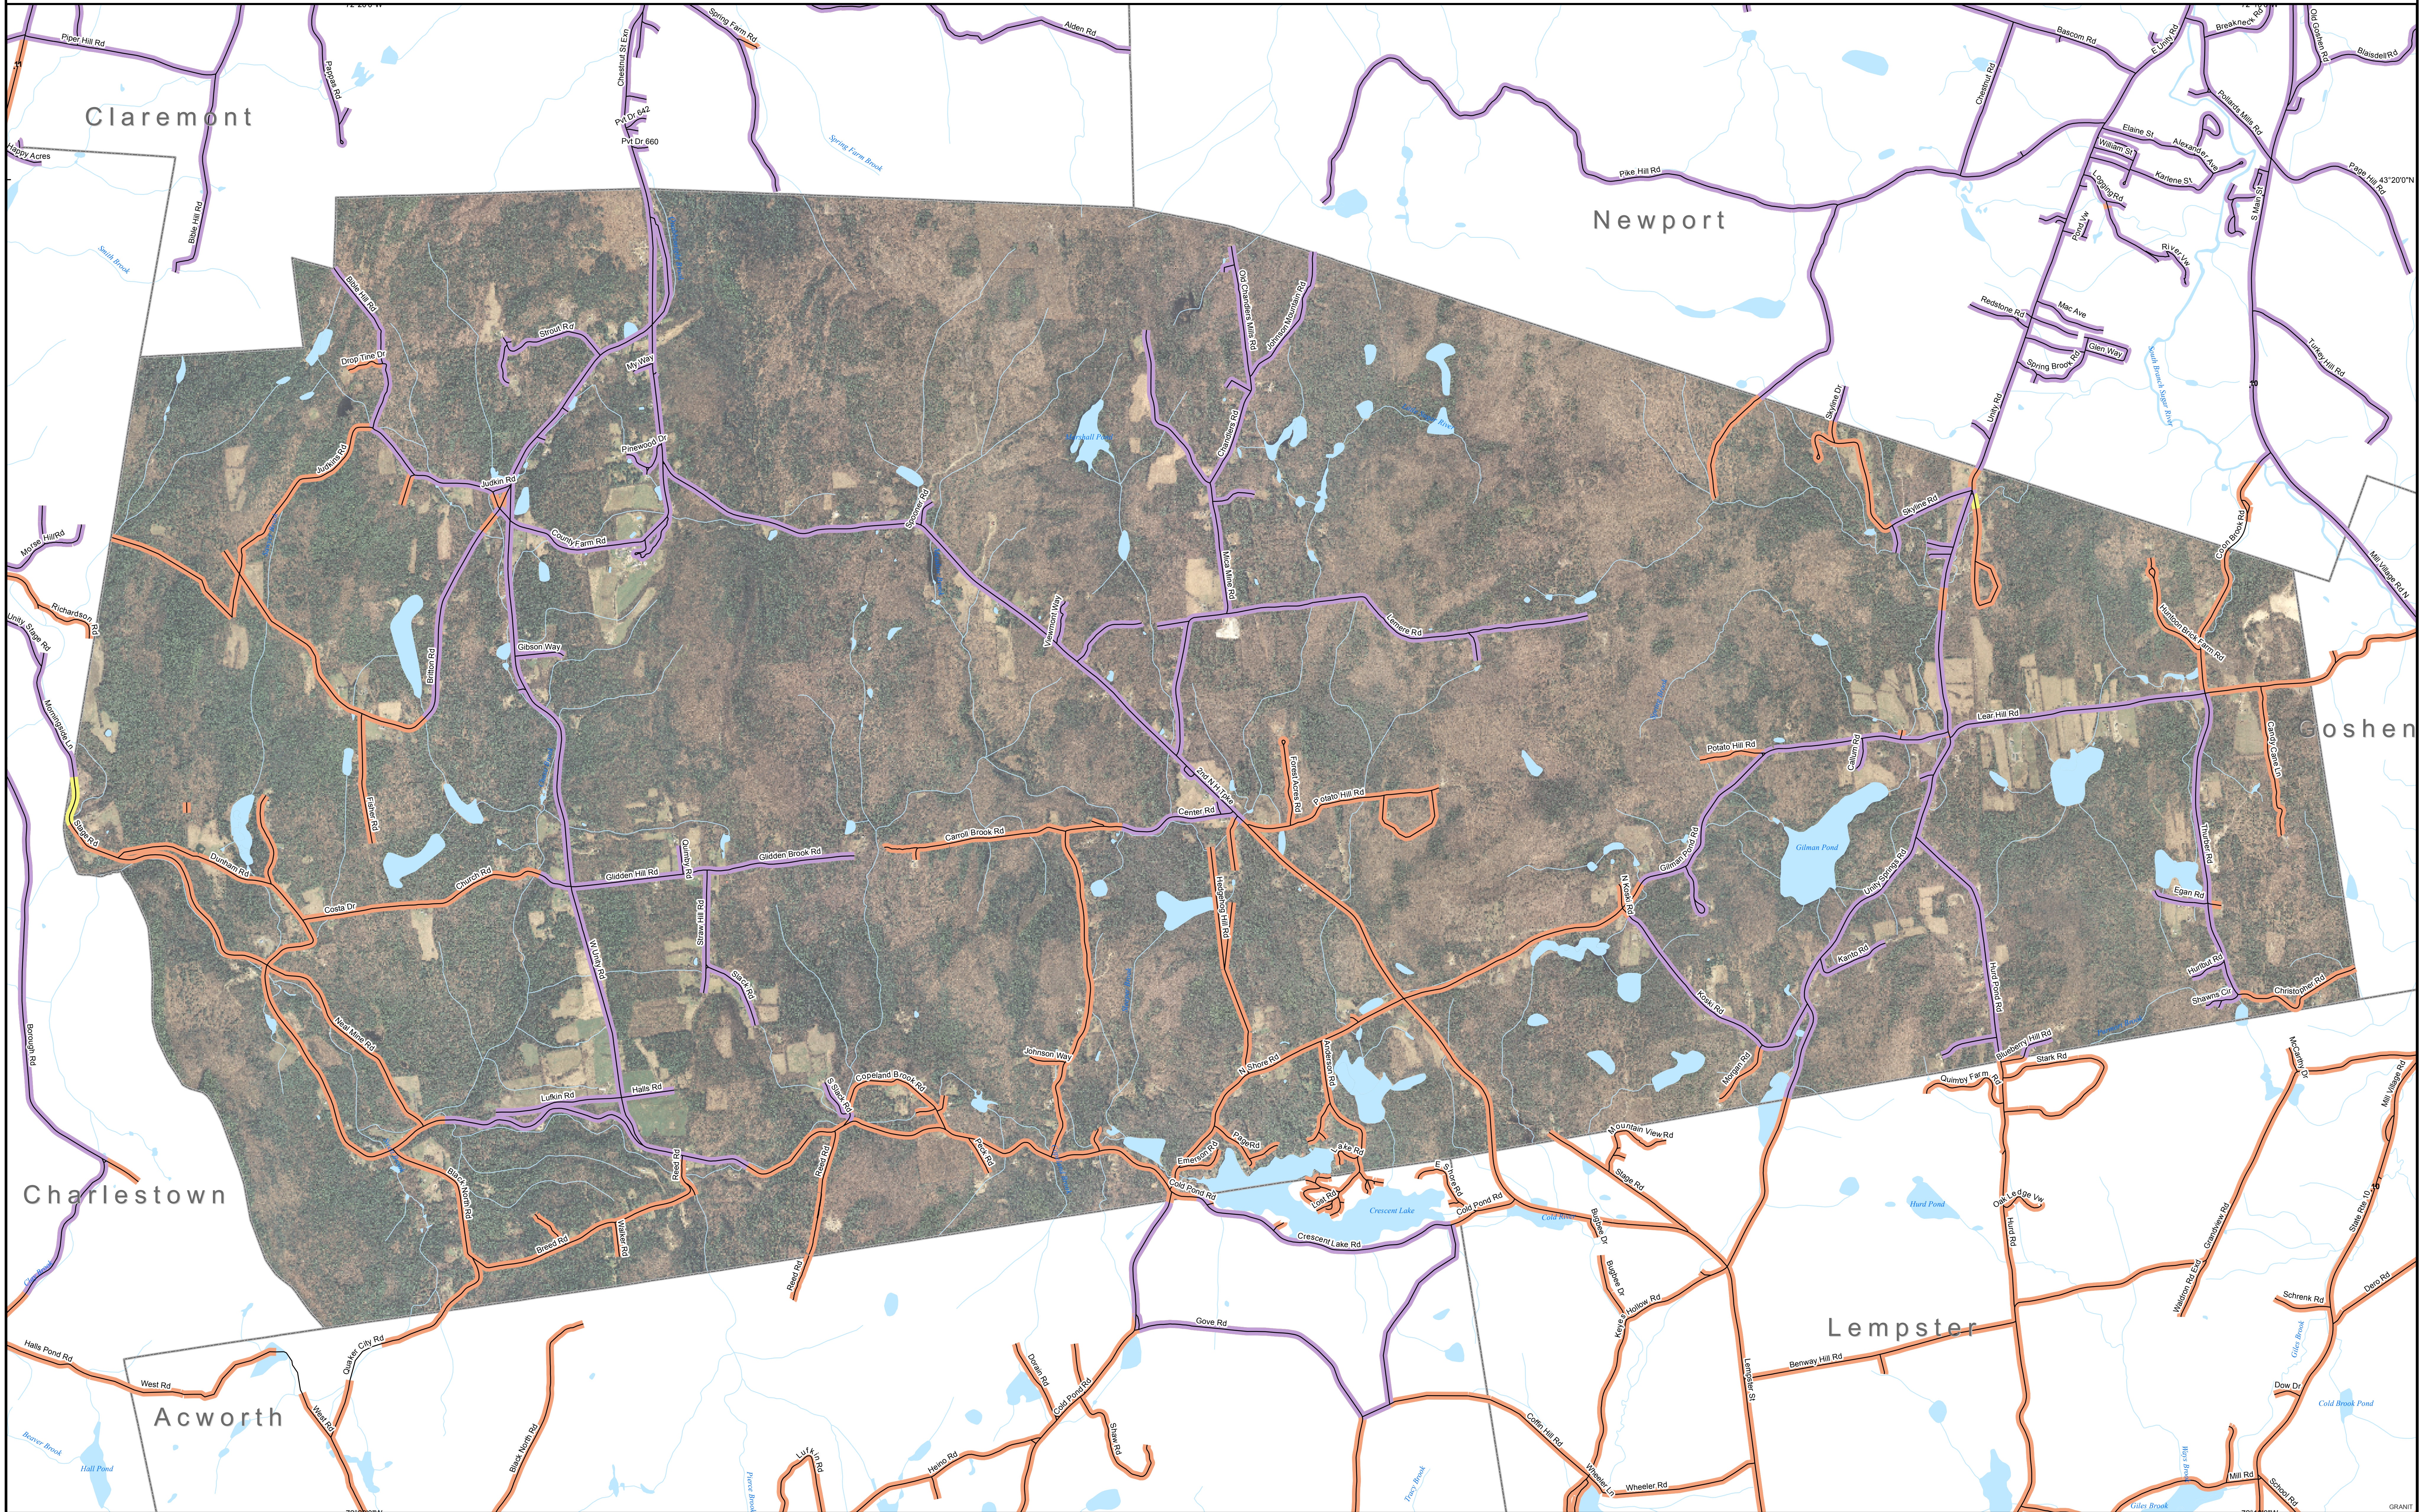

- Map Key**
- Roads served by DSL and cable
  - Roads served by cable only
  - Roads served by DSL only

This map displays broadband access information submitted to the NH Broadband Mapping & Planning Program (NHBMPP) as of March 31, 2013. The map has been generated for the sole purpose of verifying locations of DSL and cable broadband services in each town in New Hampshire.