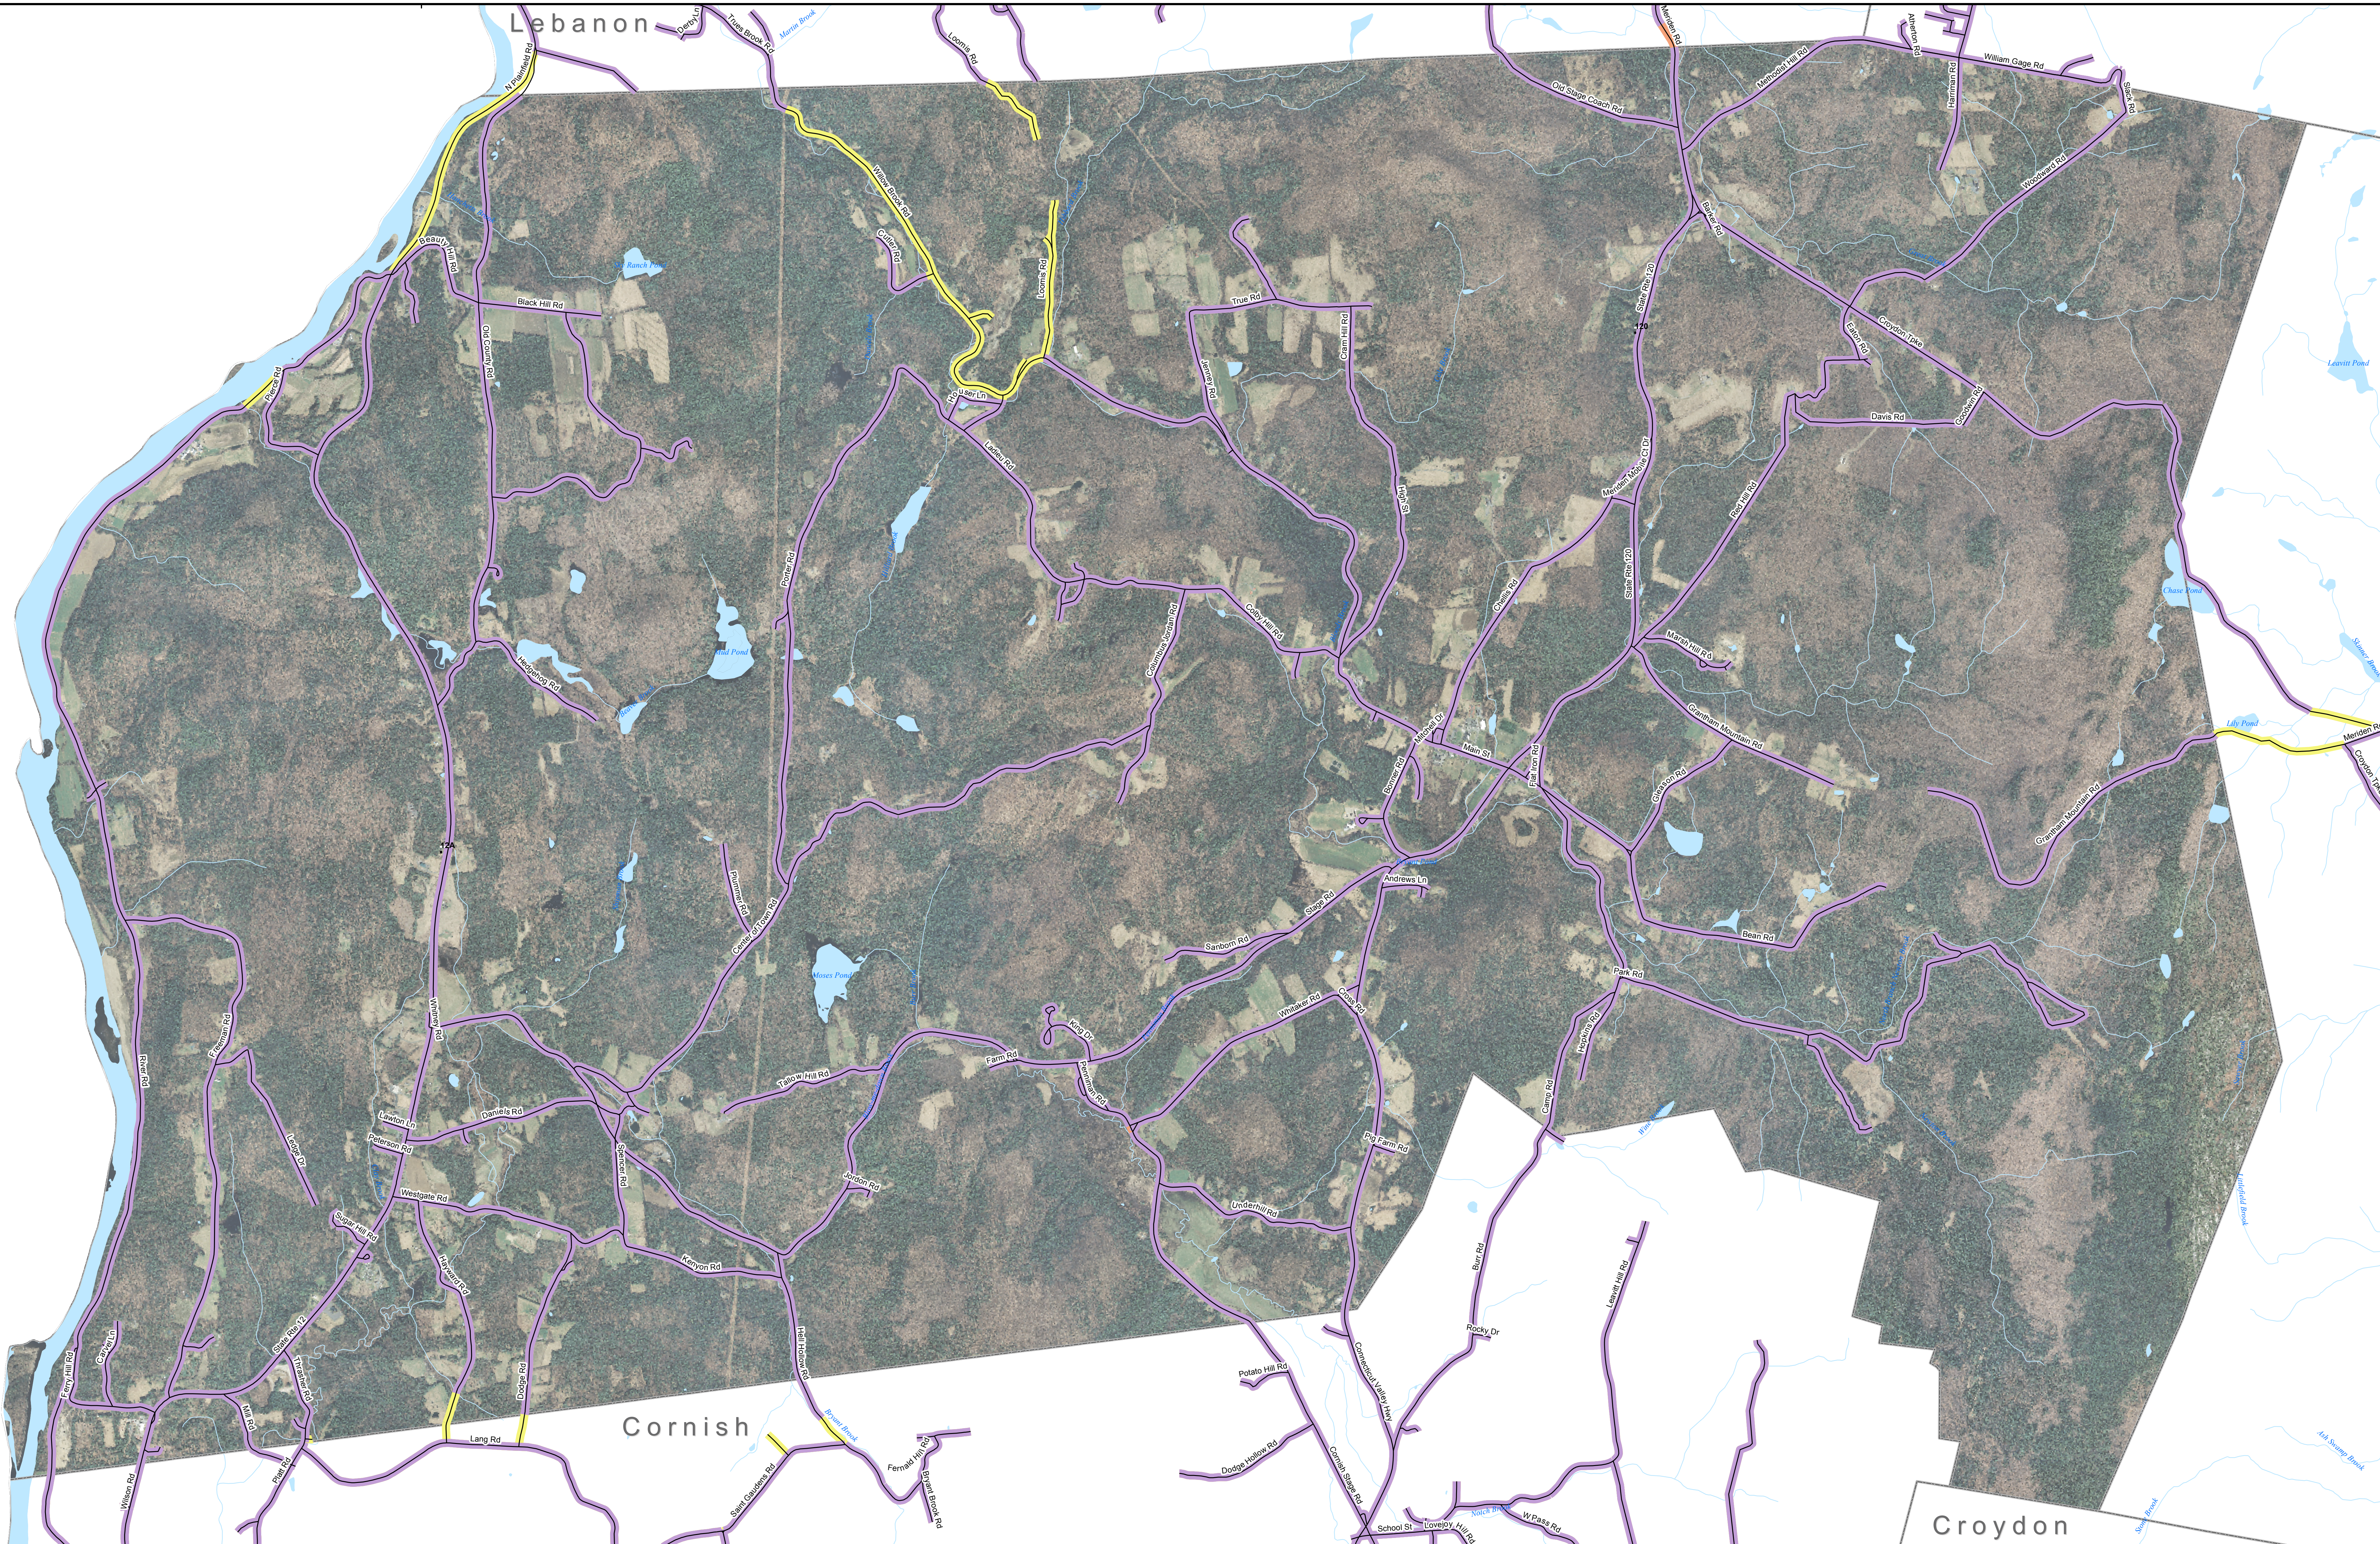

# DSL & Cable Broadband Service Availability Town of Plainfield

MAP REVIEW:		Email:	
Name:		Phone:	
Title:		Date:	
Organization:			
Number of changes:			
Comments (please attach separate sheet if needed):			

**Map Key**

- Roads served by DSL and cable
- Roads served by cable only
- Roads served by DSL only

This map displays broadband access information submitted to the NH Broadband Mapping & Planning Program (NHBMP) as of March 31, 2013. The map has been generated for the sole purpose of verifying locations of DSL and cable broadband services in each town in New Hampshire.

Broadband is defined as access that is at least **768 kbps downstream** and **200 kbps upstream**.

For more information on this project, please visit the NHBMP web site at: [iwantbroadbandnh.org](http://iwantbroadbandnh.org)