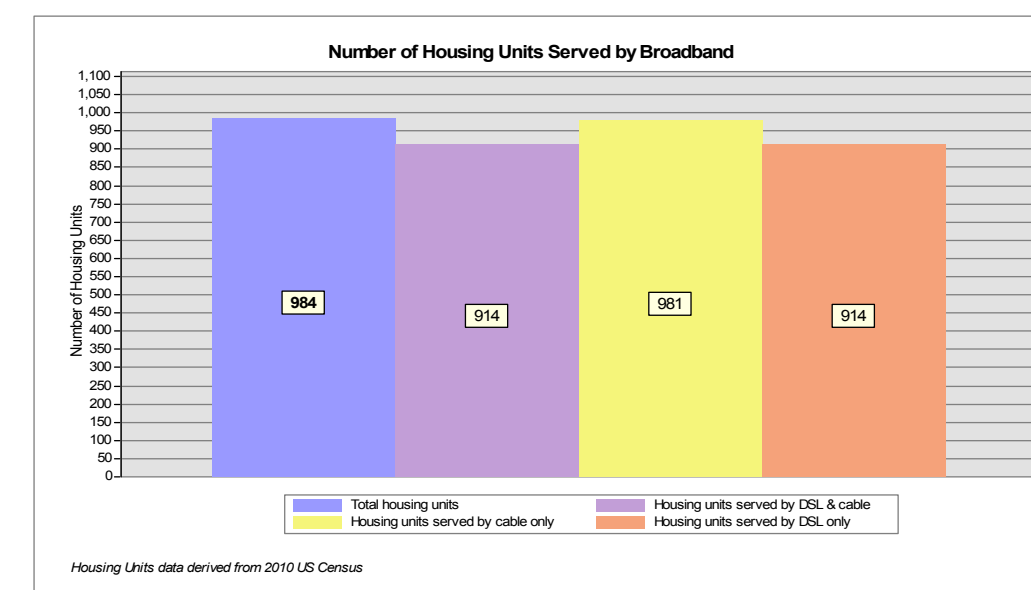

Broadband is defined as access that is at least **768 kbps downstream** and **200 kbps upstream**.

For more information on this project, please visit the NHBMP web site at: [iwantbroadbandnh.org](http://iwantbroadbandnh.org)