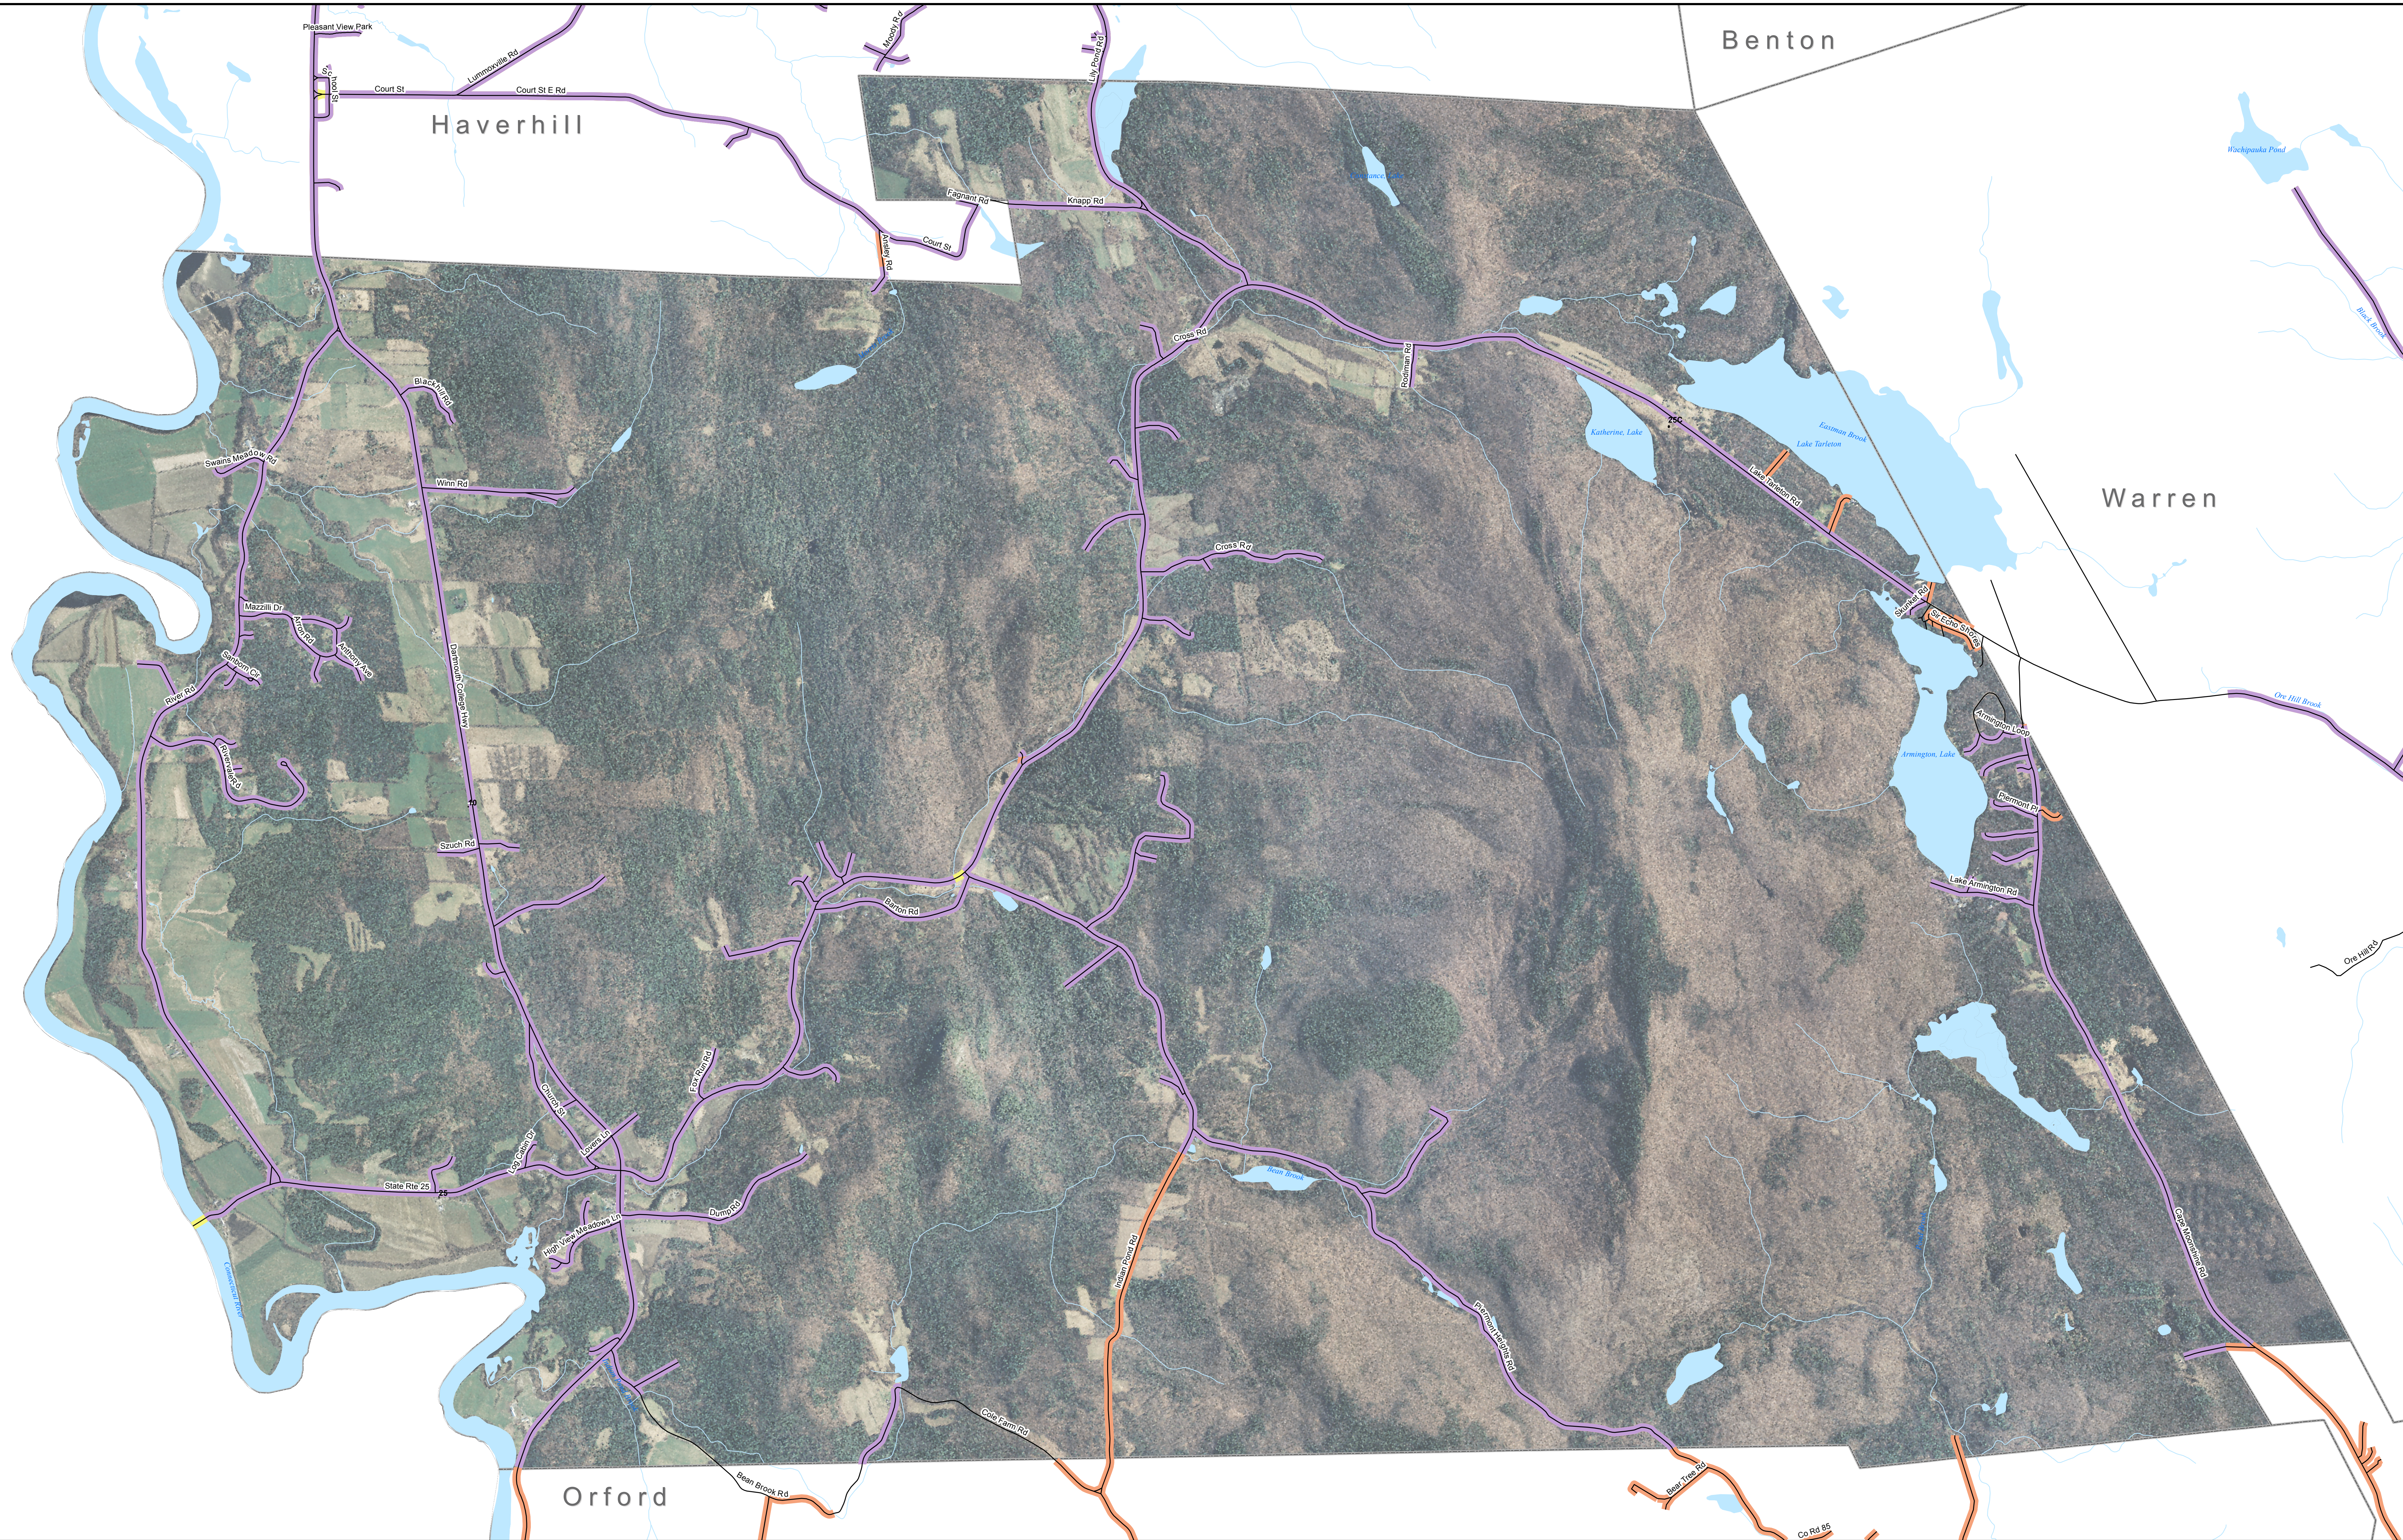

- Map Key**
- Roads served by DSL and cable
 - Roads served by cable only
 - Roads served by DSL only

This map displays broadband access information submitted to the NH Broadband Mapping & Planning Program (NHBMPP) as of March 31, 2013. The map has been generated for the sole purpose of verifying locations of DSL and cable broadband services in each town in New Hampshire.