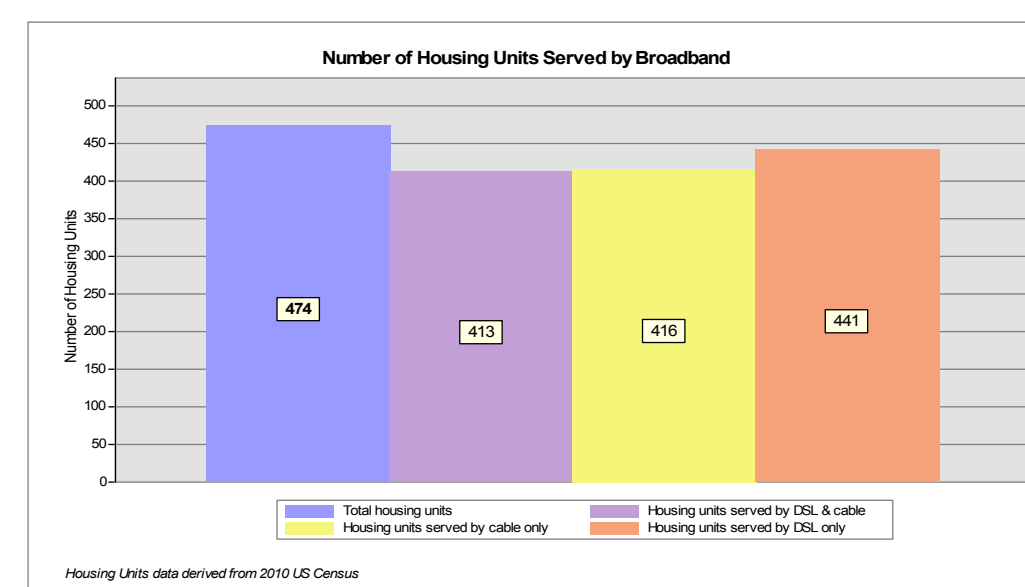

Broadband is defined as access that is at least **768 kbps downstream** and **200 kbps upstream**.

For more information on this project, please visit the NHMPP web site at: iwantbroadbandnh.org

Provider Name
CHARTER COMMUNICATIONS INC.
FairPoint Communications, Inc.