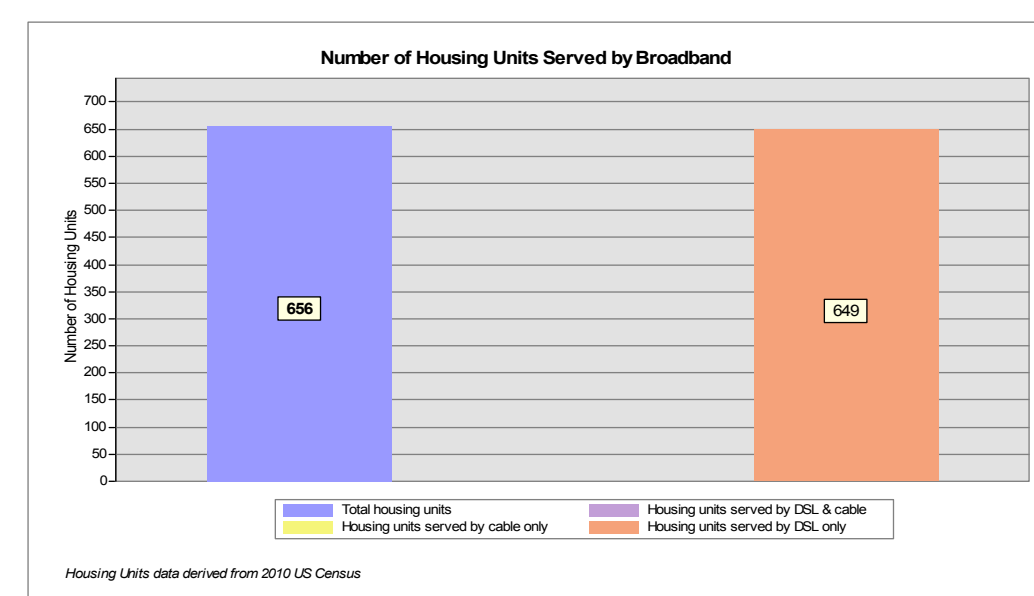

Broadband is defined as access that is at least **768 kbps downstream** and **200 kbps upstream**.

For more information on this project, please visit the NHBMP web site at: [iwantbroadbandnh.org](http://iwantbroadbandnh.org)