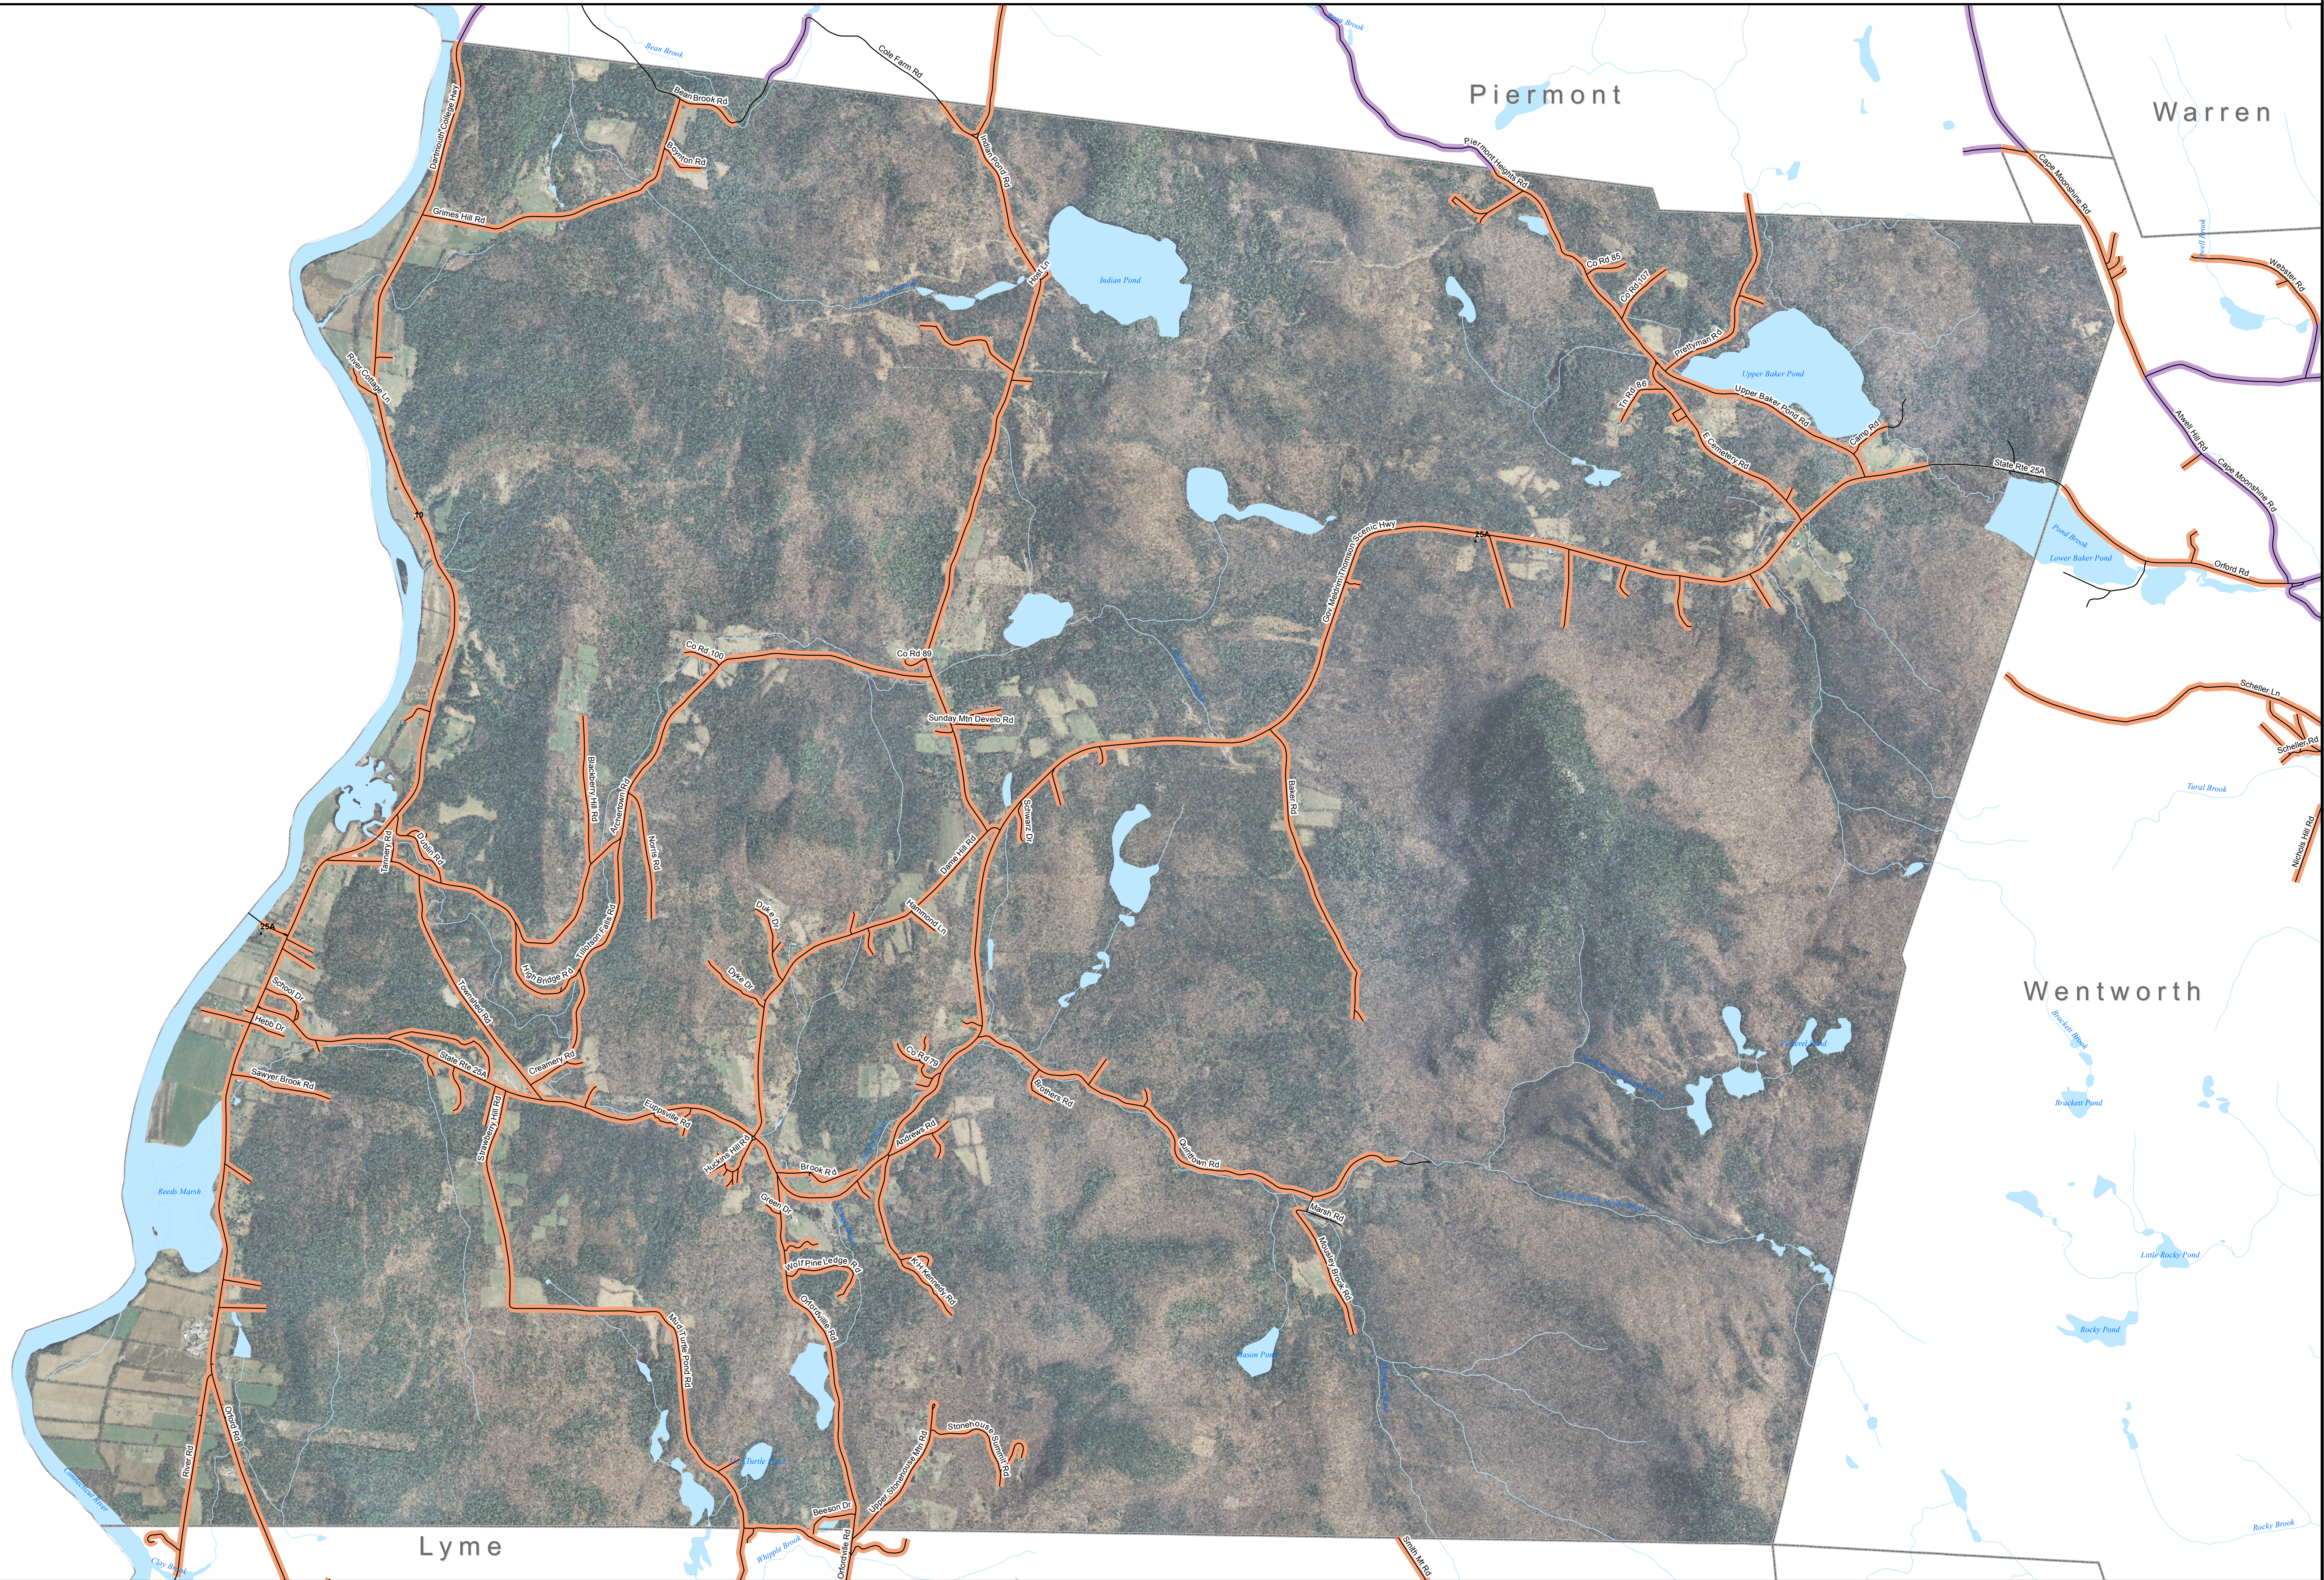

# DSL & Cable Broadband Service Availability Town of Orford

MAP REVIEW:		Name:	Phone:
Title:		Organization:	Date:
Number of changes:		Comments (please attach separate sheet if needed):	

- Map Key**
- Roads served by DSL and cable
  - Roads served by cable only
  - Roads served by DSL only

This map displays broadband access information submitted to the NH Broadband Mapping & Planning Program (NHBMP) as of March 31, 2013. The map has been generated for the sole purpose of verifying locations of DSL and cable broadband services in each town in New Hampshire.