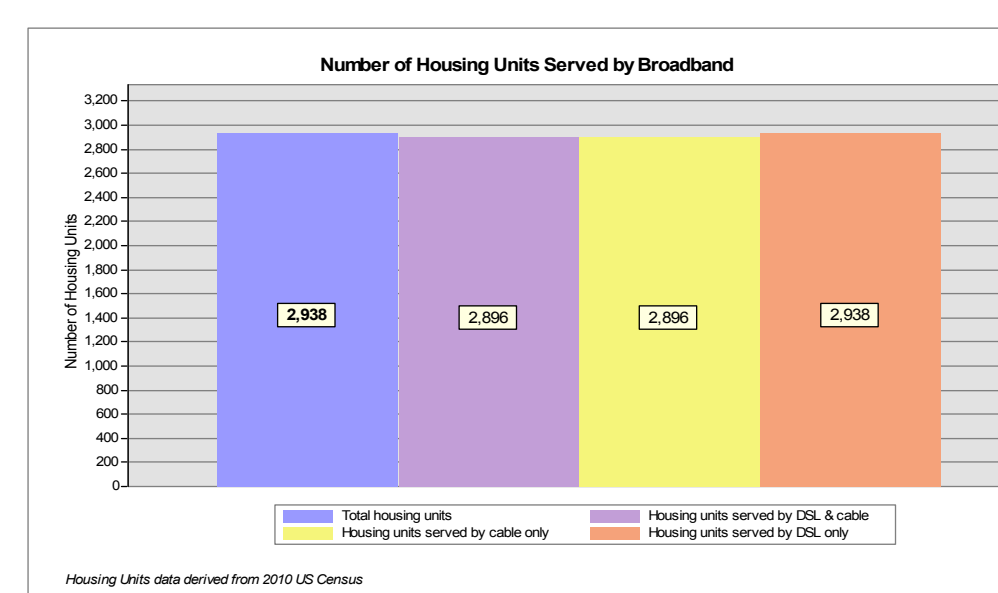

Broadband is defined as access that is at least **768 kbps downstream** and **200 kbps upstream**.
For more information on this project, please visit the NHBMPP web site at: iwantbroadbandnh.org

Provider Name	Technology
Comcast	Cable
FairPoint Communications, Inc.	DSL
G4 Communications	DSL
Granite State Telephone	DSL