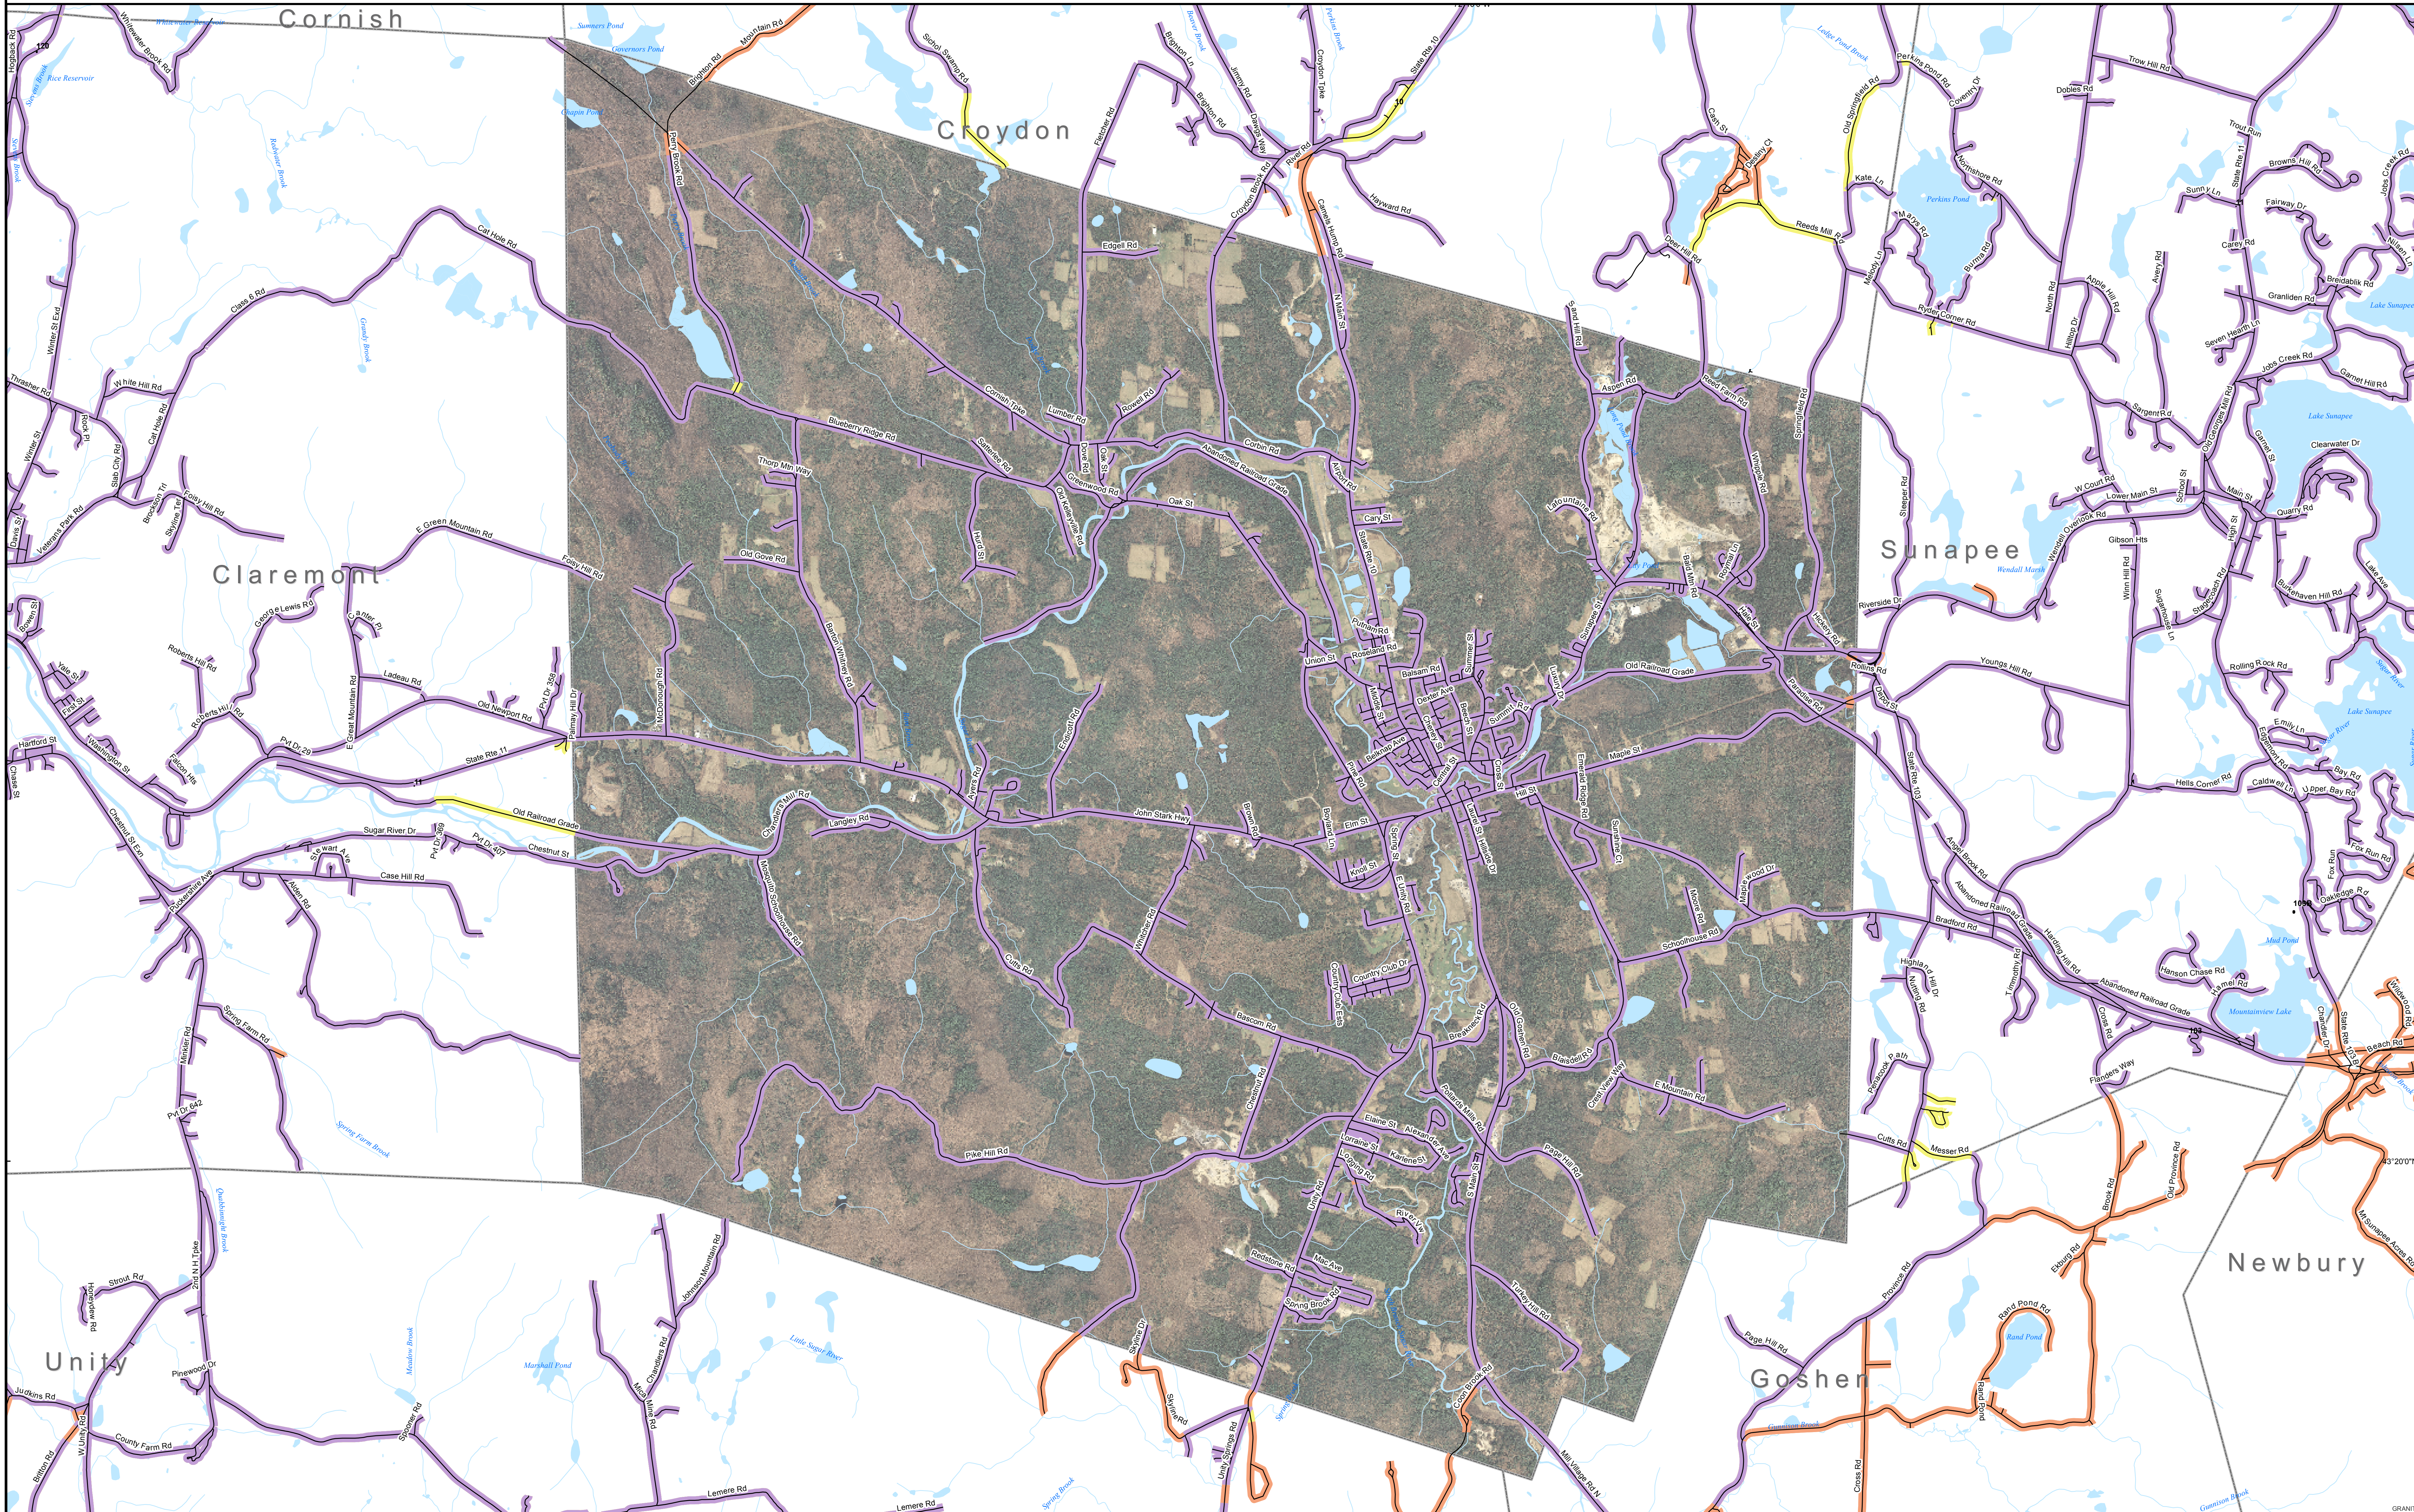

- Map Key**
- Roads served by DSL and cable
 - Roads served by cable only
 - Roads served by DSL only

This map displays broadband access information submitted to the NH Broadband Mapping & Planning Program (NHBMPP) as of March 31, 2013. The map has been generated for the sole purpose of verifying locations of DSL and cable broadband services in each town in New Hampshire.