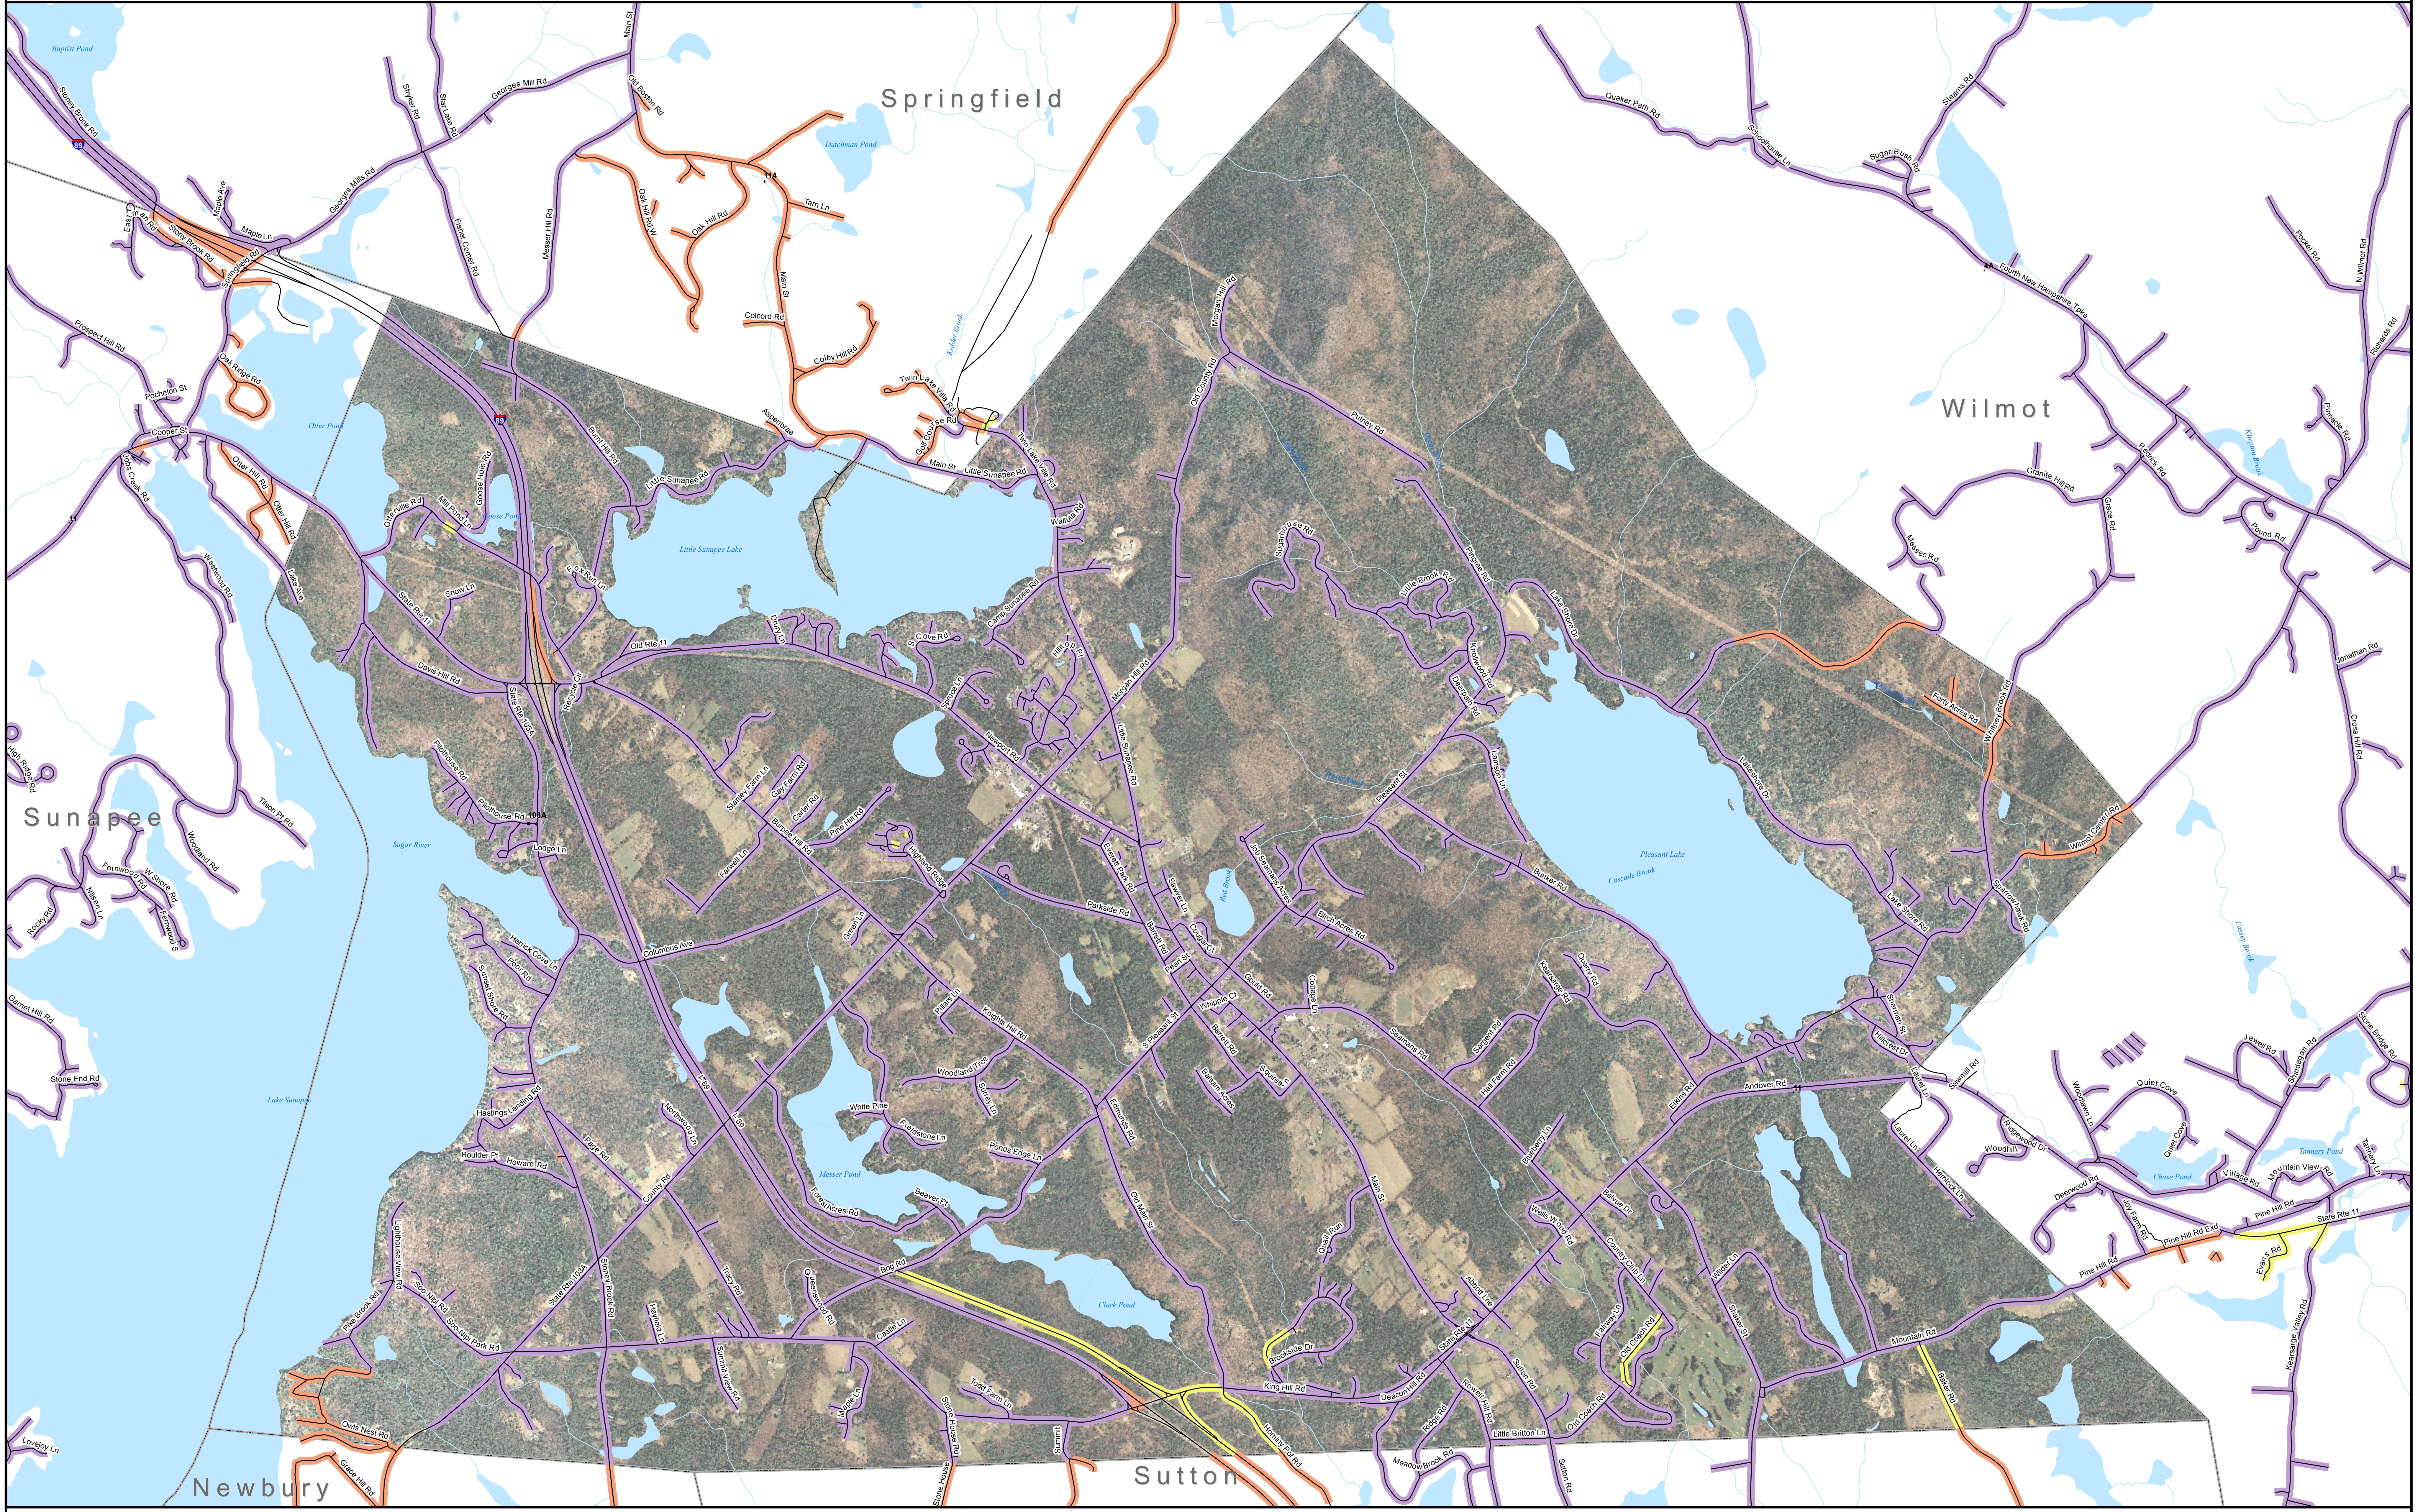

DSL & Cable Broadband Service Availability Town of New London

MAP REVIEW:		Name:		Email:	
Title:		Phone:		Date:	
Organization:		Number of changes:		Comments (please attach separate sheet if needed):	

- Map Key**
- Roads served by DSL and cable
 - Roads served by cable only
 - Roads served by DSL only

This map displays broadband access information submitted to the NH Broadband Mapping & Planning Program (NHBMP) as of March 31, 2013. The map has been generated for the sole purpose of verifying locations of DSL and cable broadband services in each town in New Hampshire.