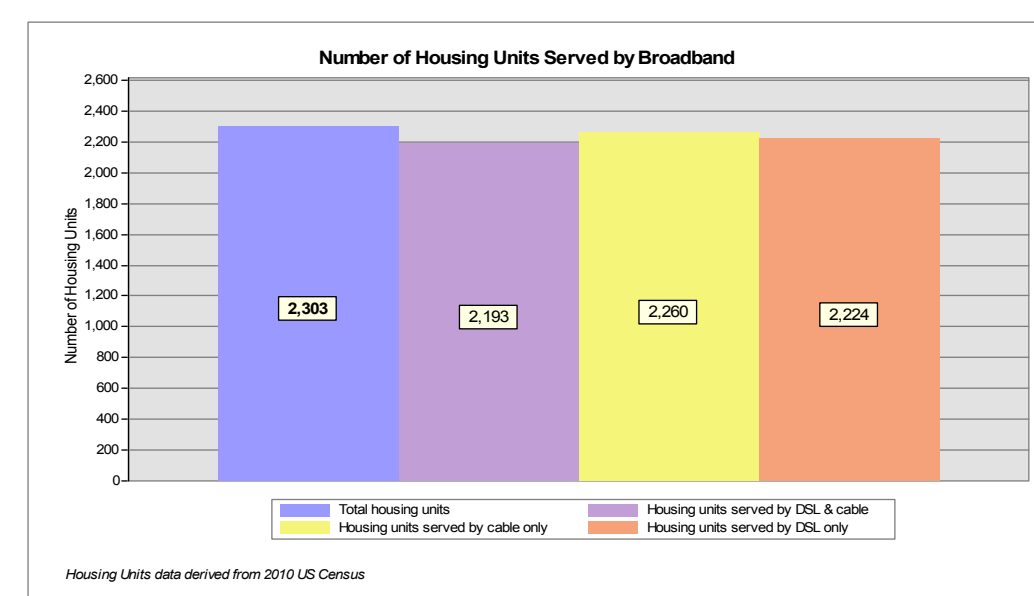

Broadband is defined as access that is at least **768 kbps downstream** and **200 kbps upstream**.

For more information on this project, please visit the NHBMP web site at: iwantbroadbandnh.org

Provider Name	Technology
Comcast	Cable
FairPoint Communications, Inc.	DSL
TDS TELECOM	DSL